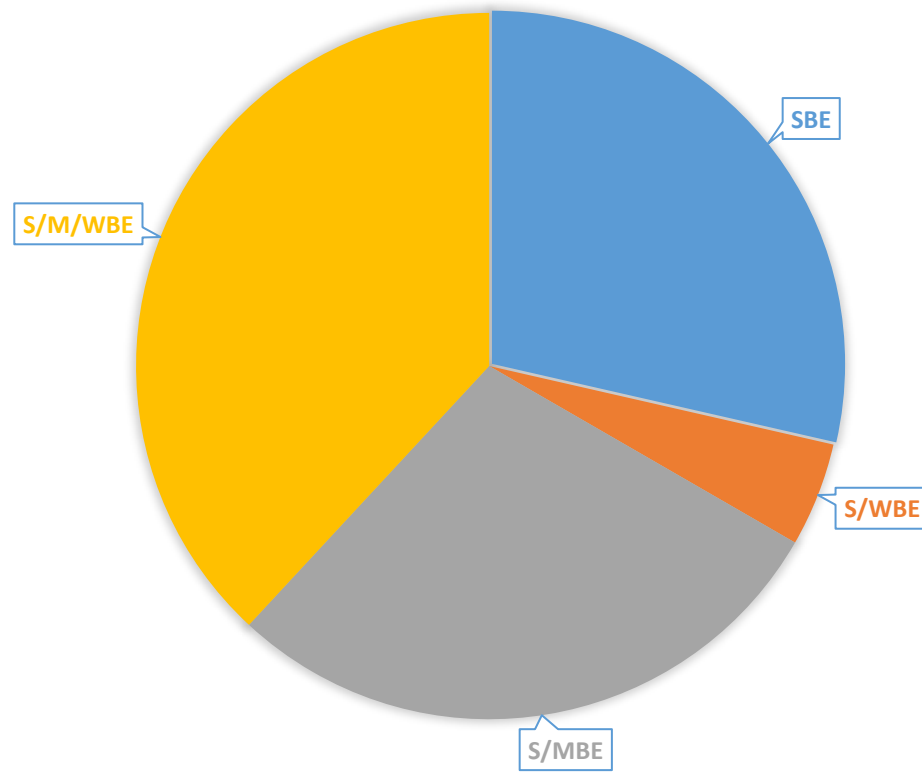

Palm Beach County  
Equal Business Opportunity  
November 2021-January 2022

**CERTIFIED VENDORS**

SBE	6
S/WBE	1
S/MBE	6
S/M/WBE	8
<b>Total</b>	<b>21</b>

Palm Beach County  
Equal Business Opportunity  
November 2021-January 2022

**RECERTIFIED VENDORS**

SBE	20
S/WBE	3
S/MBE	7
S/M/WBE	7
<b>Total</b>	<b>37</b>