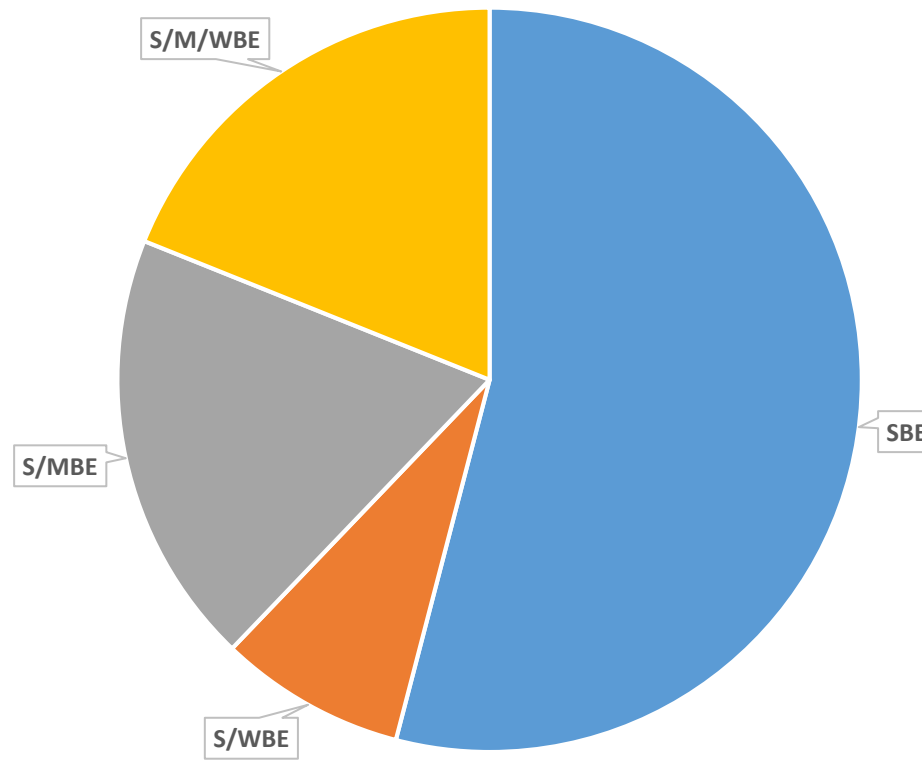

Palm Beach County  
Equal Business Opportunity  
November 2021-January 2022

**CERTIFIED VENDORS**

SBE	6
S/WBE	1
S/MBE	6
S/M/WBE	8
<b>Total</b>	<b>21</b>

Palm Beach County  
Equal Business Opportunity  
November 2021-January 2022

**RECERTIFIED VENDORS**

SBE	20
S/WBE	3
S/MBE	7
S/M/WBE	7
<b>Total</b>	<b>37</b>