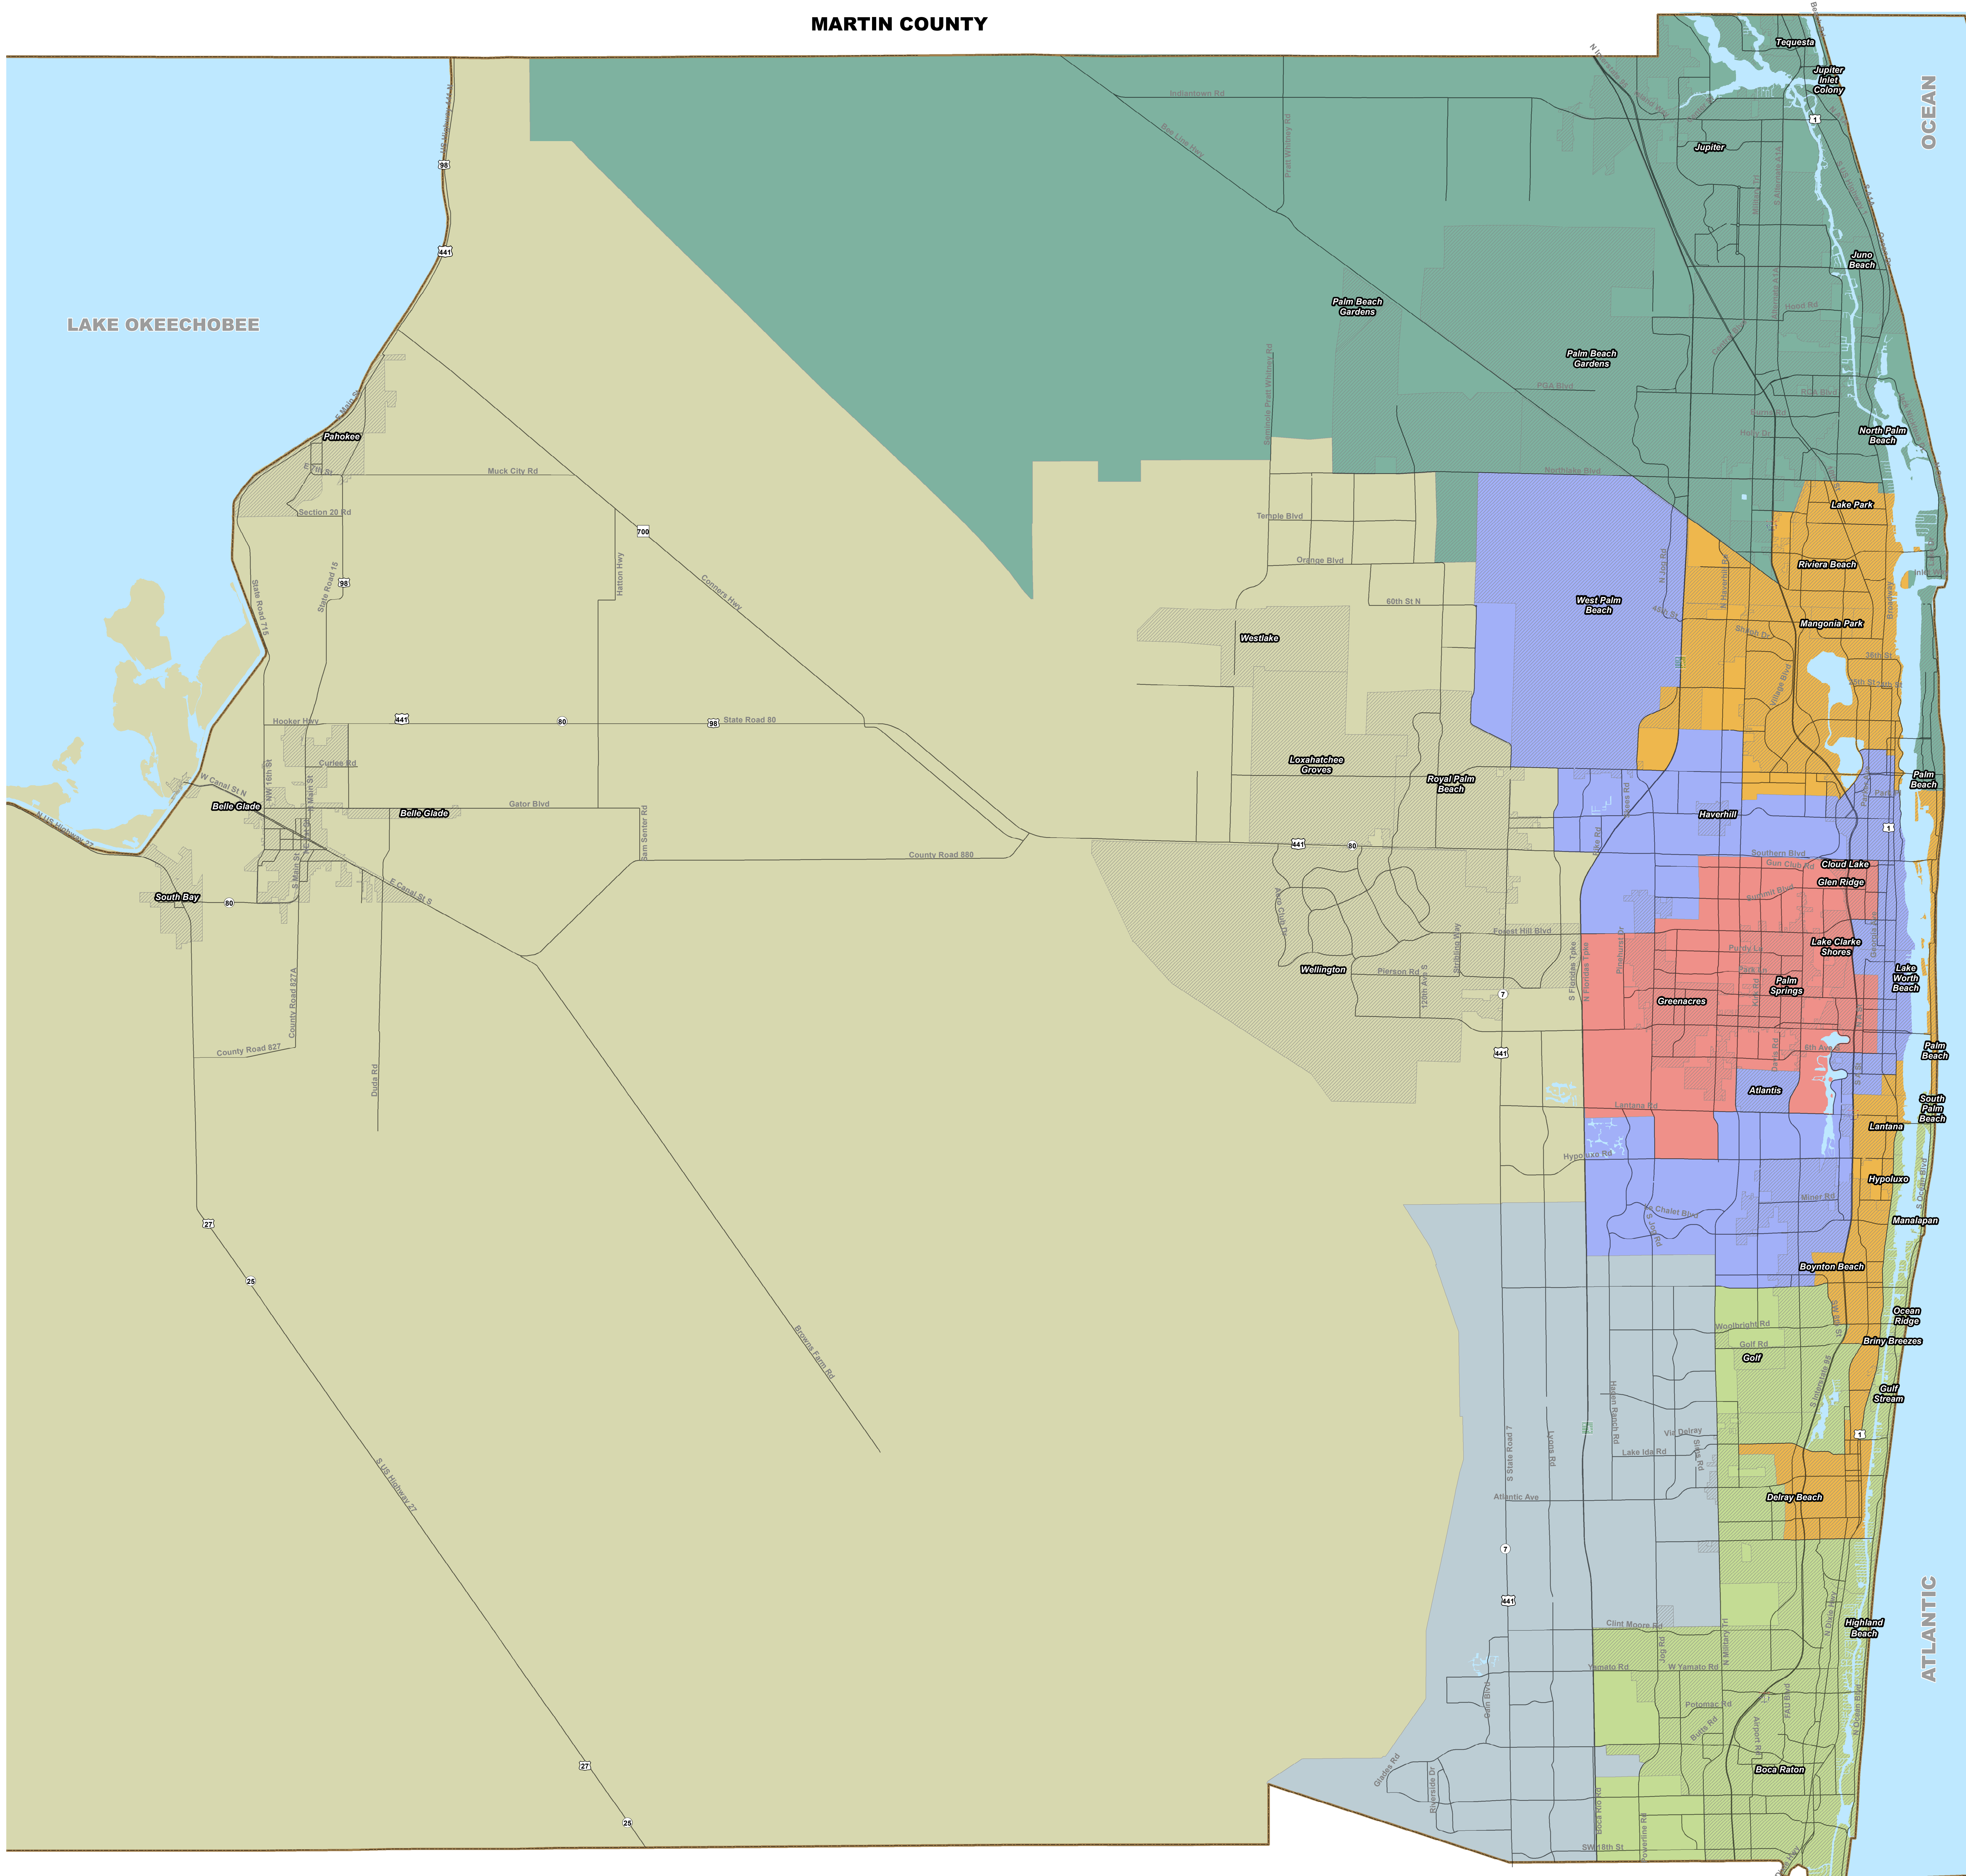

MARTIN COUNTY

Palm Beach County Commissioner Districts

DISTRICT

- 1 Maria G. Marino
- 2 Gregg K. Weiss
- 3 Michael A. Barnett
- 4 Marci Woodward
- 5 Maria Sachs
- 6 Sara Baxter
- 7 Mack Bernard
- Municipalities

Disclaimer:
"Legal: Palm Beach County is providing this data "as is," and Palm Beach County disclaims any and all warranties, whether expressed or implied, including (without limitation) any implied warranties of merchantability or fitness for a particular purpose. In no event will Palm Beach County be liable to you or any third party for any direct, indirect, incidental, consequential, special, or exemplary damages or lost profits resulting from any use or misuse of this data."

PALM BEACH COUNTY
GIS Service Bureau March 06, 2023

BROWARD COUNTY