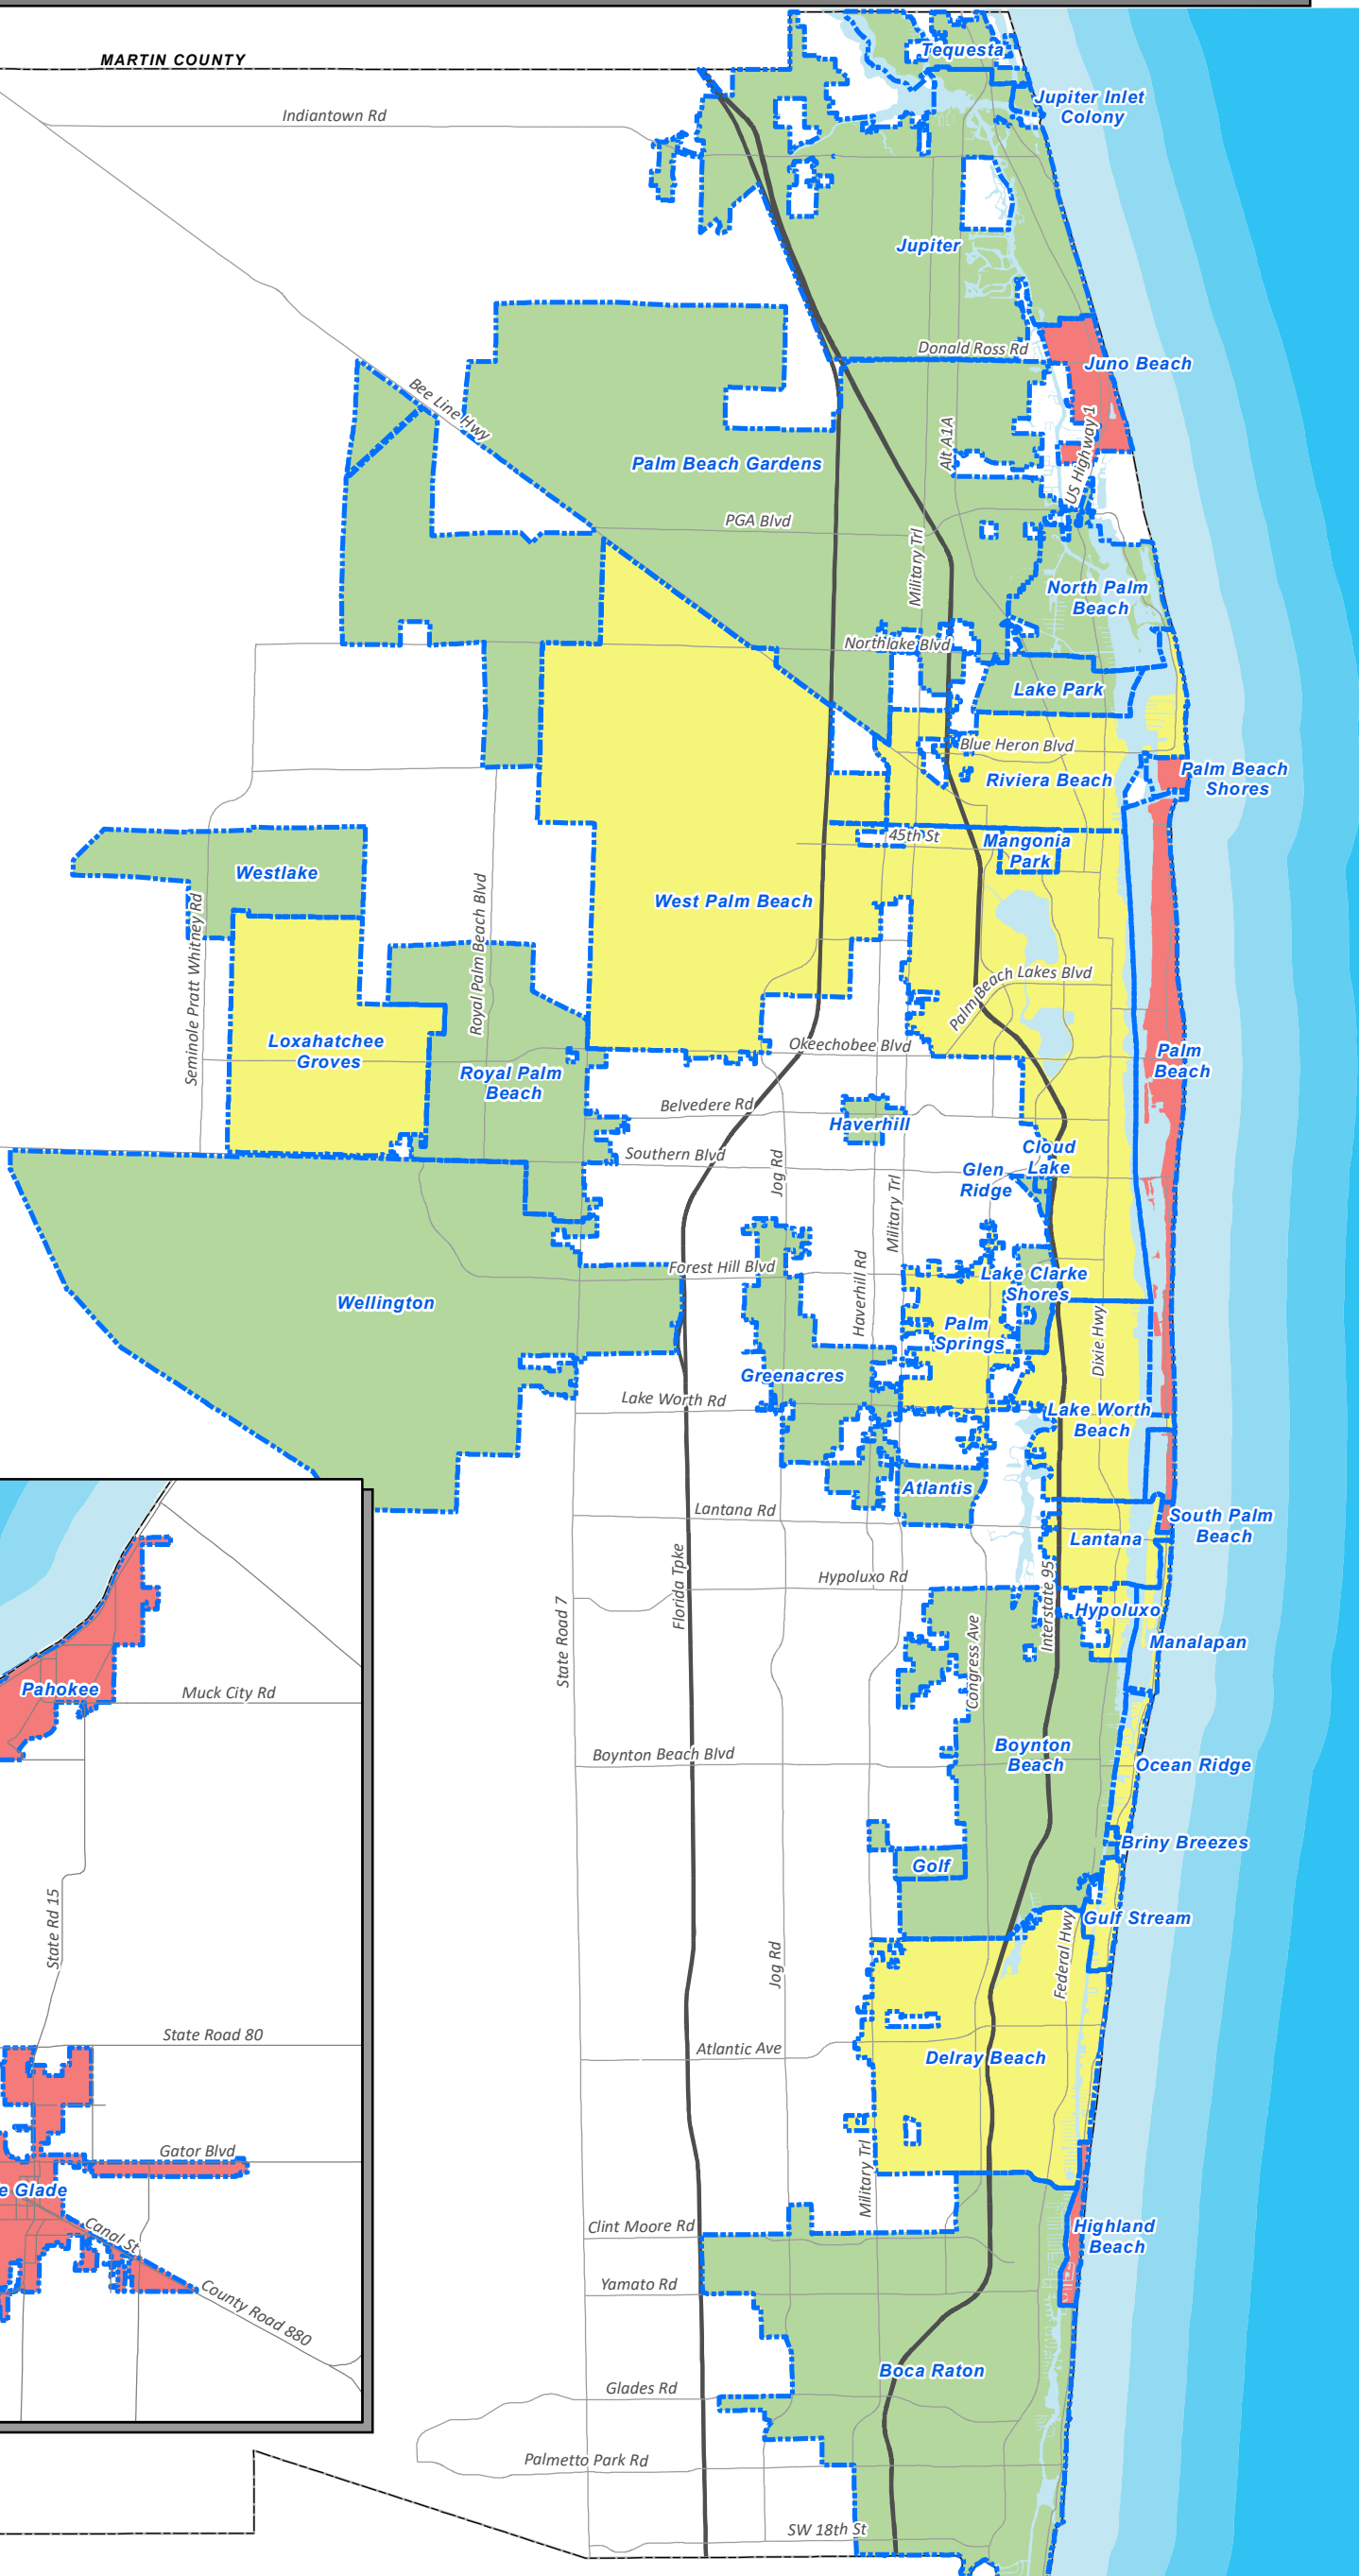

# Palm Beach County

## 2020 Census Self-Response Rate by Municipality (as of 10/5/20)

2020 Census Self Response Rate (as of 10/5/20)	
City	Self Response Rate
Atlantis	73%
Belle Glade	45%
Boca Raton	64%
Boynton Beach	62%
Briny Breezes	54%
Cloud Lake	66%
Delray Beach	55%
Glen Ridge	69%
Golf	76%
Greenacres	64%
Gulfstream	56%
Haverhill	69%
Highland Beach	47%
Hypoluxo	53%
Juno Beach	47%
Jupiter	68%
Jupiter Inlet Colony	68%
Lake Clarke Shores	82%
Lake Park	61%
Lake Worth Beach	54%
Lantana	56%
Loxahatchee Groves	58%
Manalapan	55%
Mangonia Park	55%
North Palm Beach	67%
Ocean Ridge	50%
Pahokee	48%
Palm Beach	44%
Palm Beach Gardens	70%
Palm Beach Shores	45%
Palm Springs	58%
Riviera Beach	53%
Royal Palm Beach	76%
South Bay	52%
South Palm Beach	44%
Tequesta	71%
Wellington	72%
West Palm Beach	58%
Westlake	74%
Unincorporated PBC	69%
PBC Countywide	65%

## 2020 Census Self-Response Rate by Census Tract (as of 10/5/20)

Date: 10/5/2020  
 Contact: PBC Planning Division  
 Filename: N:\CensusData\Census2020  
 Source: 2020 U.S. Census  
 Countywide Response Rate = 65%  
 Note: Map is not official, for presentation purposes only.