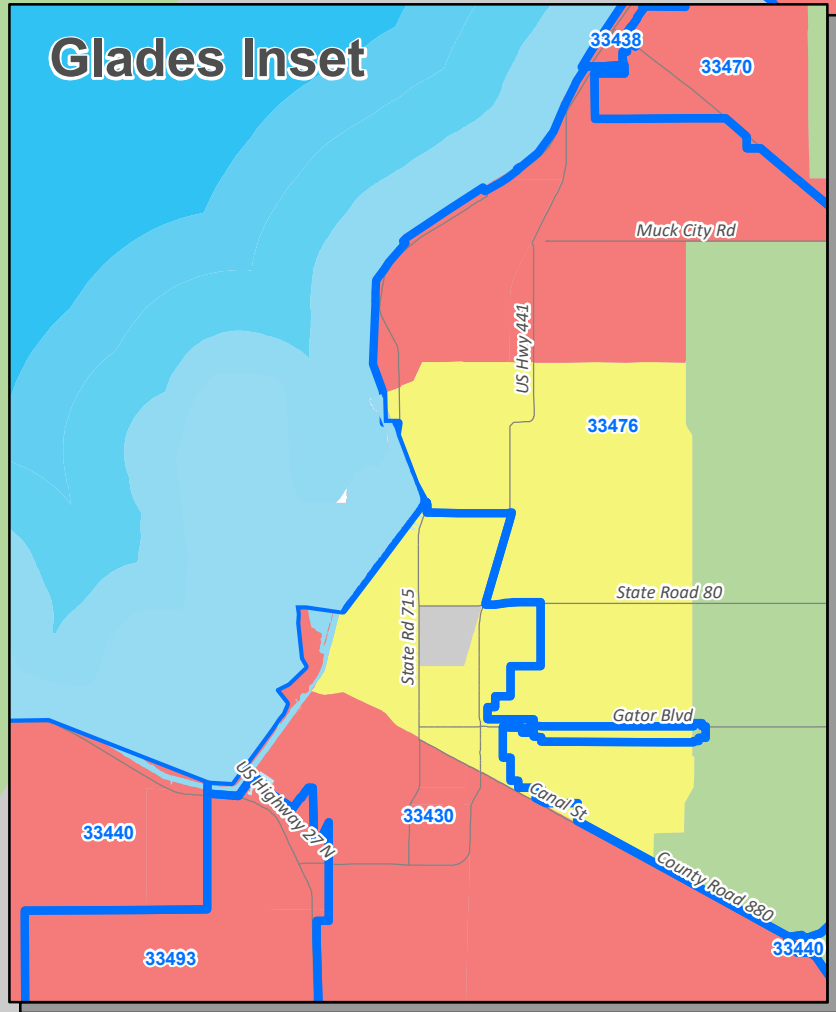

Palm Beach County

2020 Census Self-Response Rate by Census Tract (as of 10/5/20)

Date: 10/5/2020
Contact: PBC Planning Division
Filename: N:\CensusData\Census2020
Source: 2020 U.S. Census
Countywide Response Rate = 65%
Note: Map is not official, for presentation purposes only.

2020 Census Self-Response Rate

- Less than 50%
- 50% to 59%
- 60% or higher

Zip Code

- No Data
- No Population

Planning, Zoning & Building
2300 N Jog Rd
West Palm Beach, FL 33411
Phone (561) 233-5300