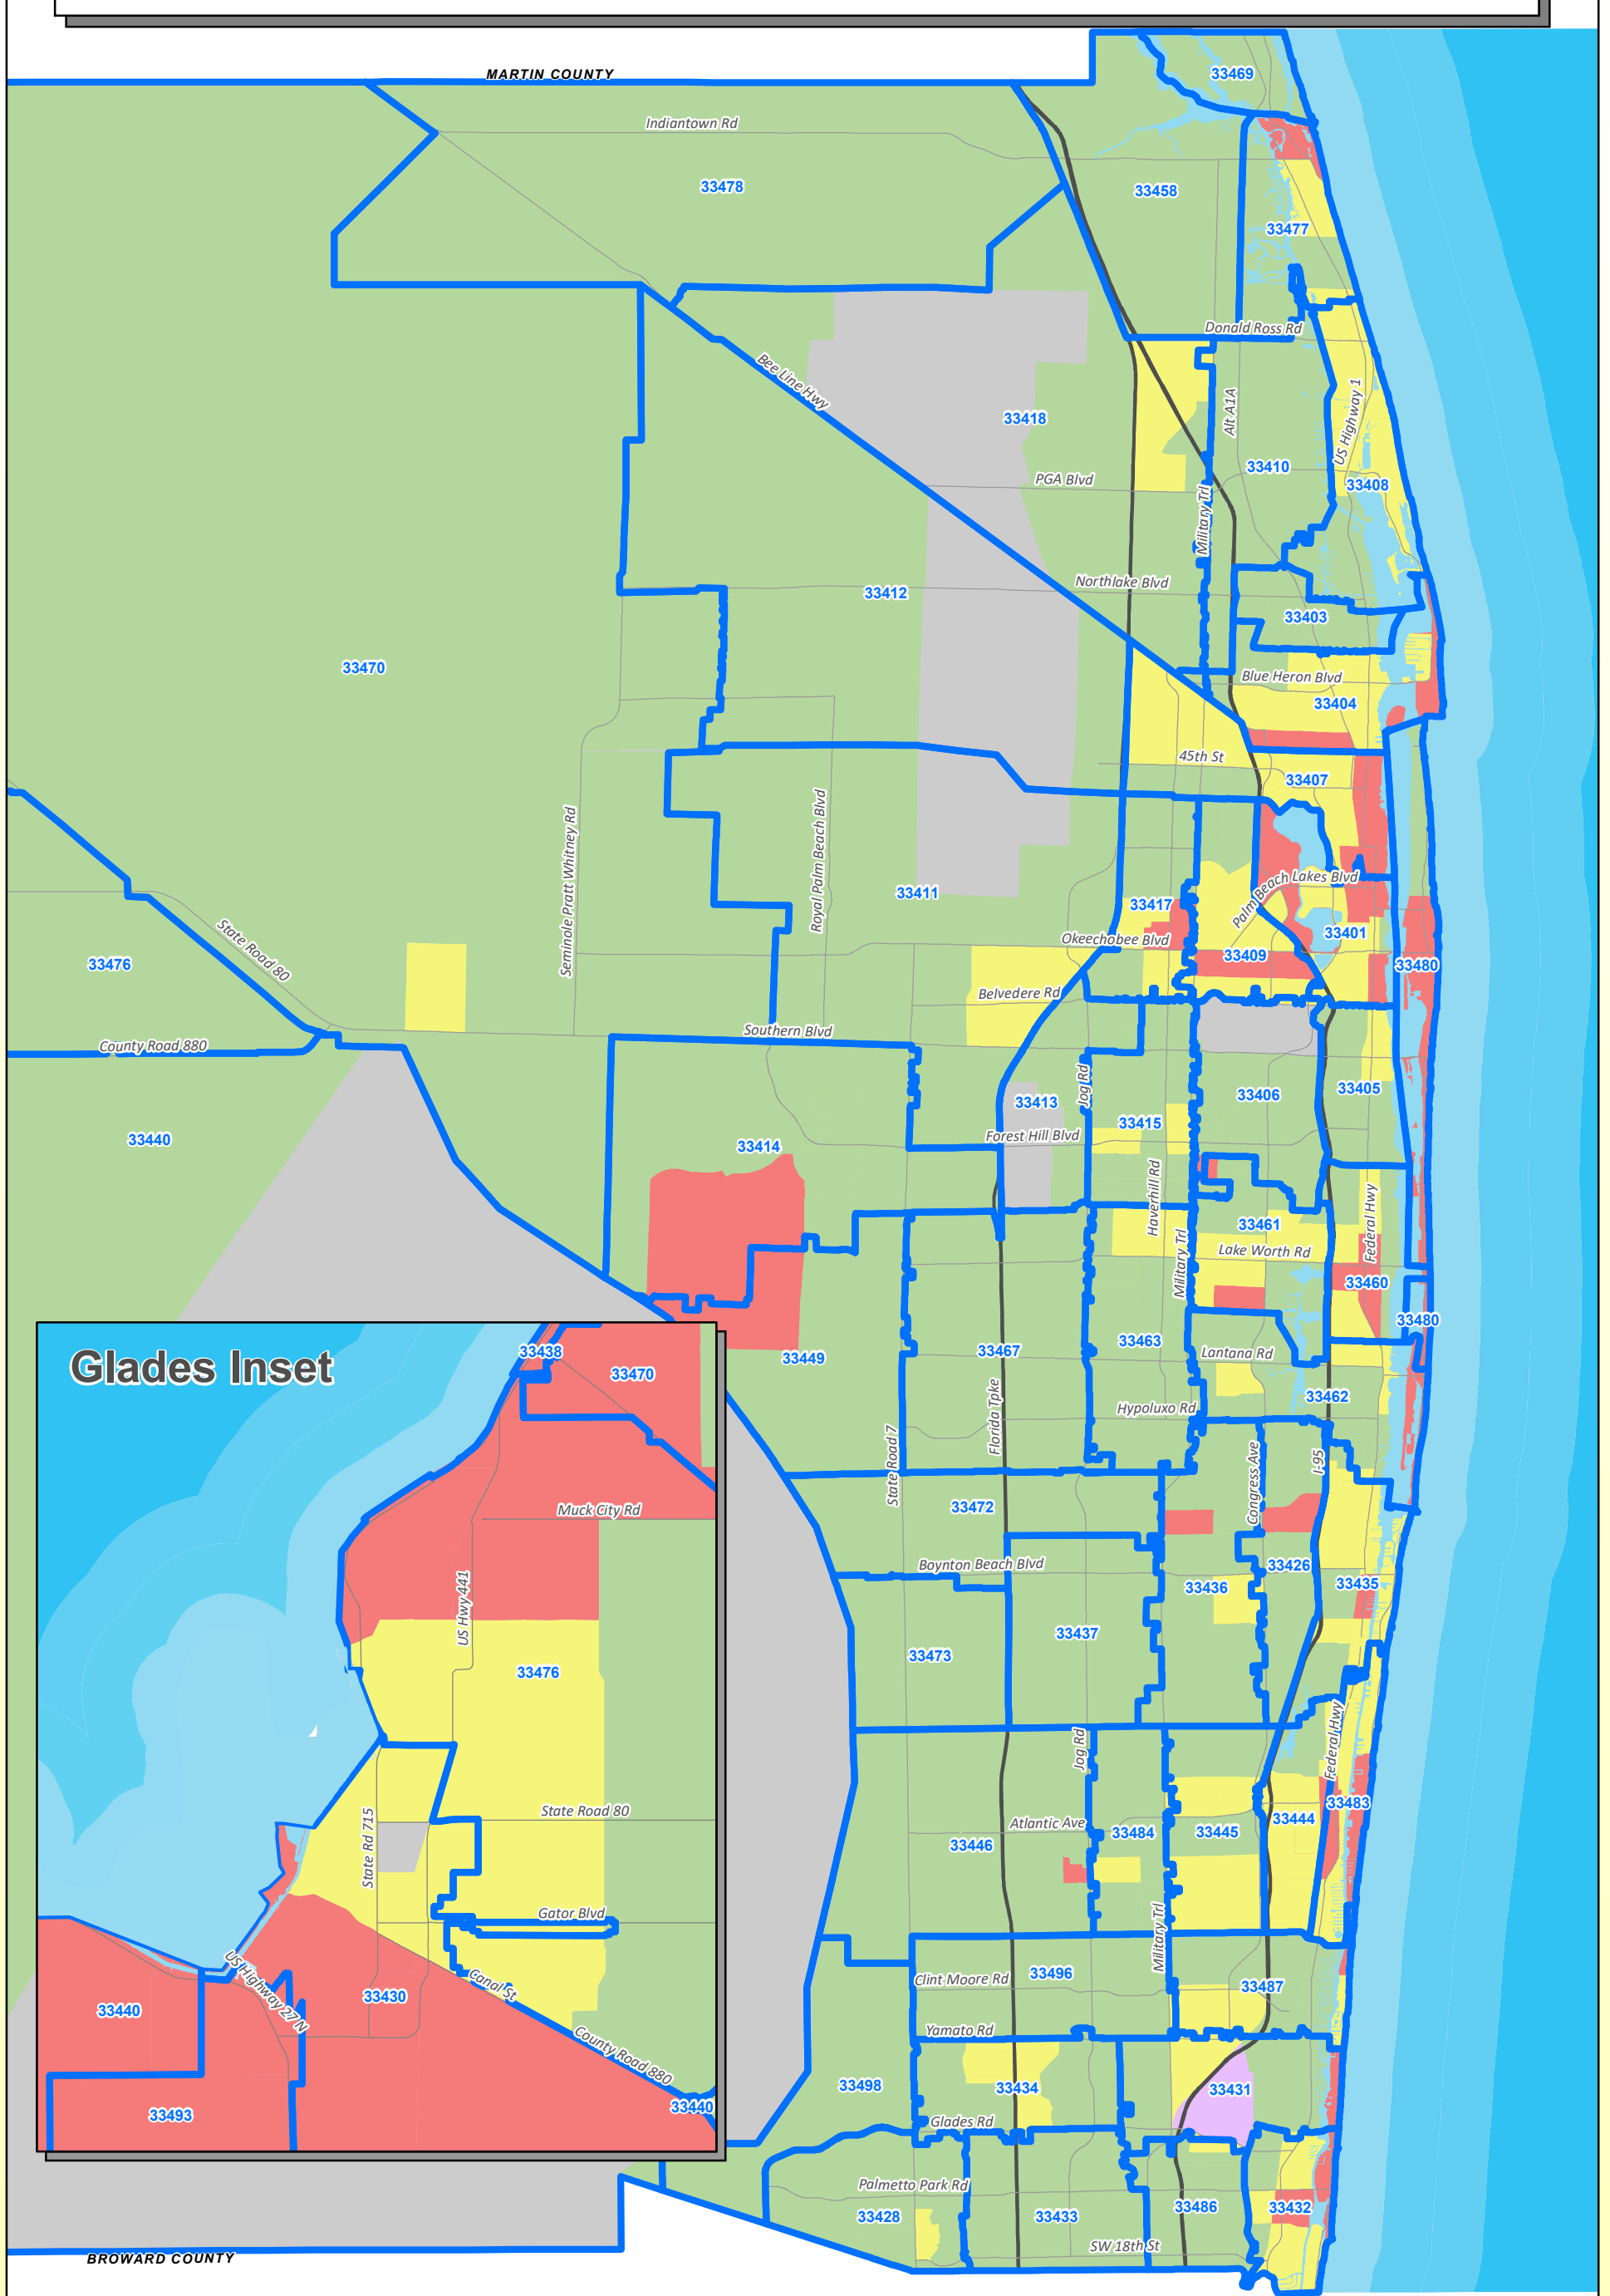

Palm Beach County

2020 Census Self-Response Rate by Census Tract (as of 10/5/20)

Date: 10/5/2020
Contact: PBC Planning Division
Filename: N:\CensusData\Census2020
Source: 2020 U.S. Census
Countywide Response Rate = 65%
Note: Map is not official, for presentation purposes only.

2020 Census Self-Response Rate

- Less than 50%
- 50% to 59%
- 60% or higher

Zip Code

- No Data
- No Population

Planning, Zoning & Building
2300 N Jog Rd
West Palm Beach, FL 33411
Phone (561) 233-5300