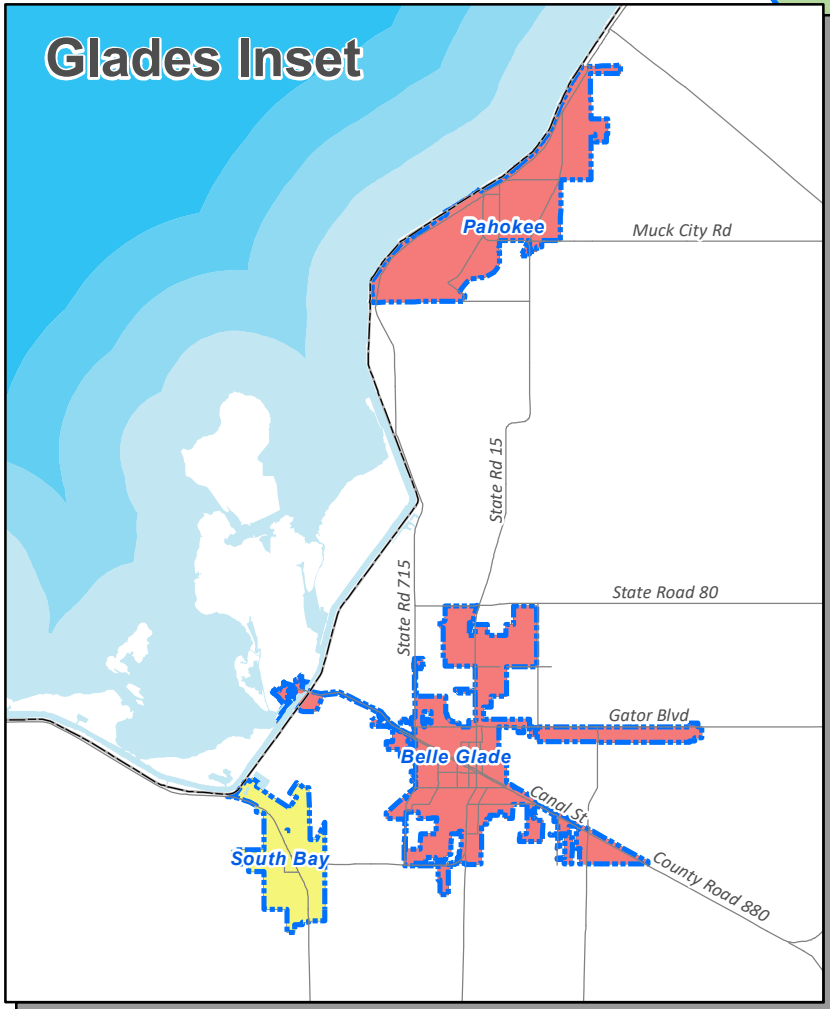

# Palm Beach County

## 2020 Census Self-Response Rate by Municipality (as of 10/5/20)

2020 Census Self Response Rate (as of 10/5/20)	
City	Self Response Rate
Atlantis	73%
Belle Glade	45%
Boca Raton	64%
Boynton Beach	62%
Briny Breezes	54%
Cloud Lake	66%
Delray Beach	55%
Glen Ridge	69%
Golf	76%
Greenacres	64%
Gulfstream	56%
Haverhill	69%
Highland Beach	47%
Hypoluxo	53%
Juno Beach	47%
Jupiter	68%
Jupiter Inlet Colony	68%
Lake Clarke Shores	82%
Lake Park	61%
Lake Worth Beach	54%
Lantana	56%
Loxahatchee Groves	58%
Manalapan	55%
Mangonia Park	55%
North Palm Beach	67%
Ocean Ridge	50%
Pahokee	48%
Palm Beach	44%
Palm Beach Gardens	70%
Palm Beach Shores	45%
Palm Springs	58%
Riviera Beach	53%
Royal Palm Beach	76%
South Bay	52%
South Palm Beach	44%
Tequesta	71%
Wellington	72%
West Palm Beach	58%
Westlake	74%
Unincorporated PBC	69%
PBC Countywide	65%