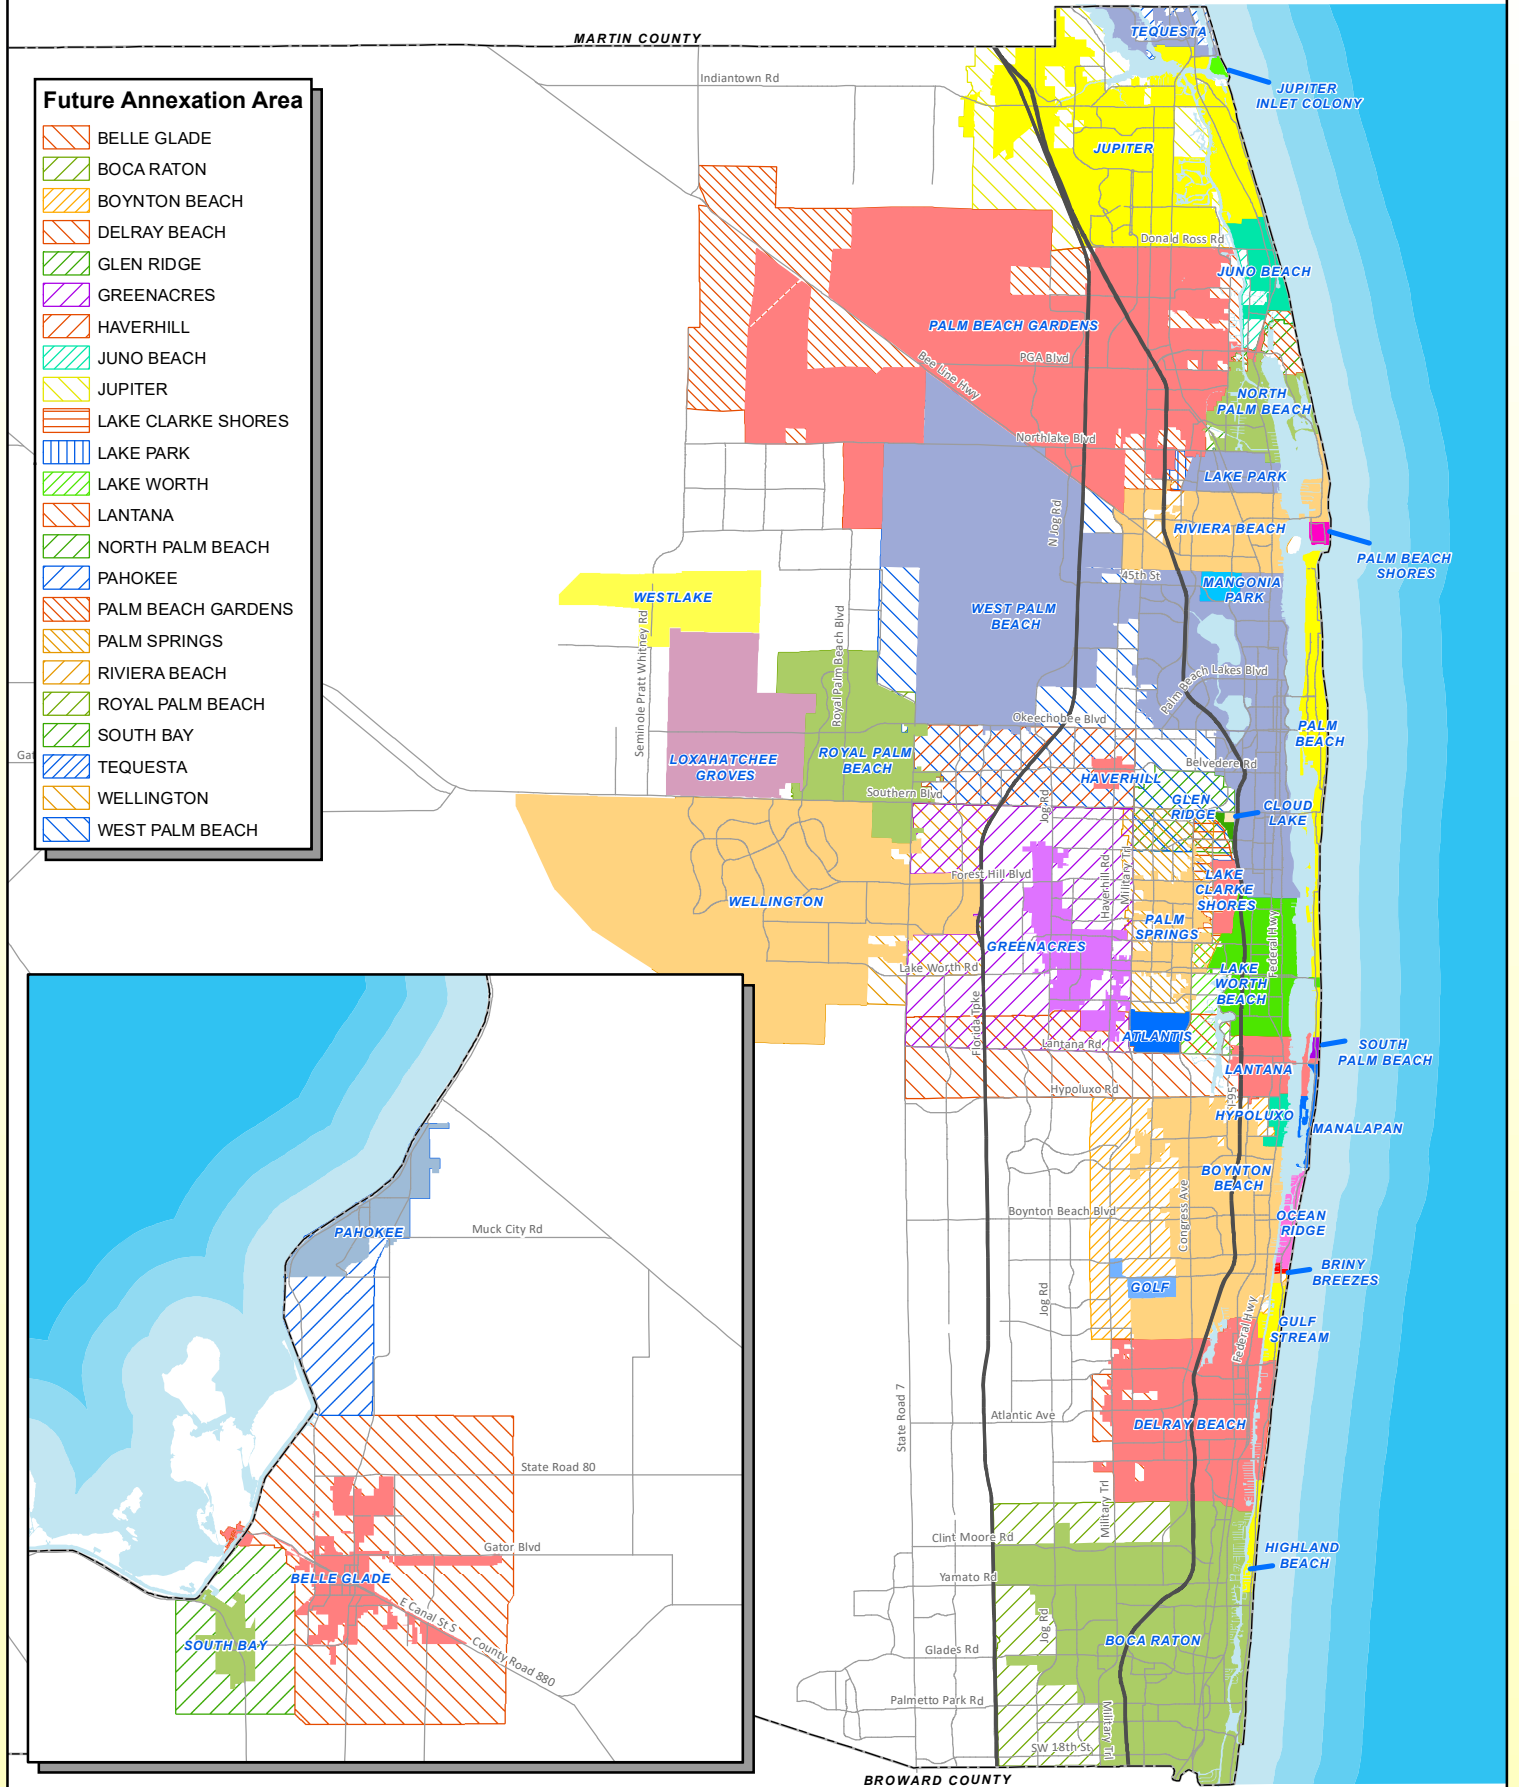

Palm Beach County

Municipal Future Annexation Areas

Future Annexation Area

- BELLE GLADE
- BOCA RATON
- BOYNTON BEACH
- DELRAY BEACH
- GLEN RIDGE
- GREENACRES
- HAVERHILL
- JUNO BEACH
- JUPITER
- LAKE CLARKE SHORES
- LAKE PARK
- LAKE WORTH
- LANTANA
- NORTH PALM BEACH
- PAHOKEE
- PALM BEACH GARDENS
- PALM SPRINGS
- RIVIERA BEACH
- ROYAL PALM BEACH
- SOUTH BAY
- TEQUESTA
- WELLINGTON
- WEST PALM BEACH