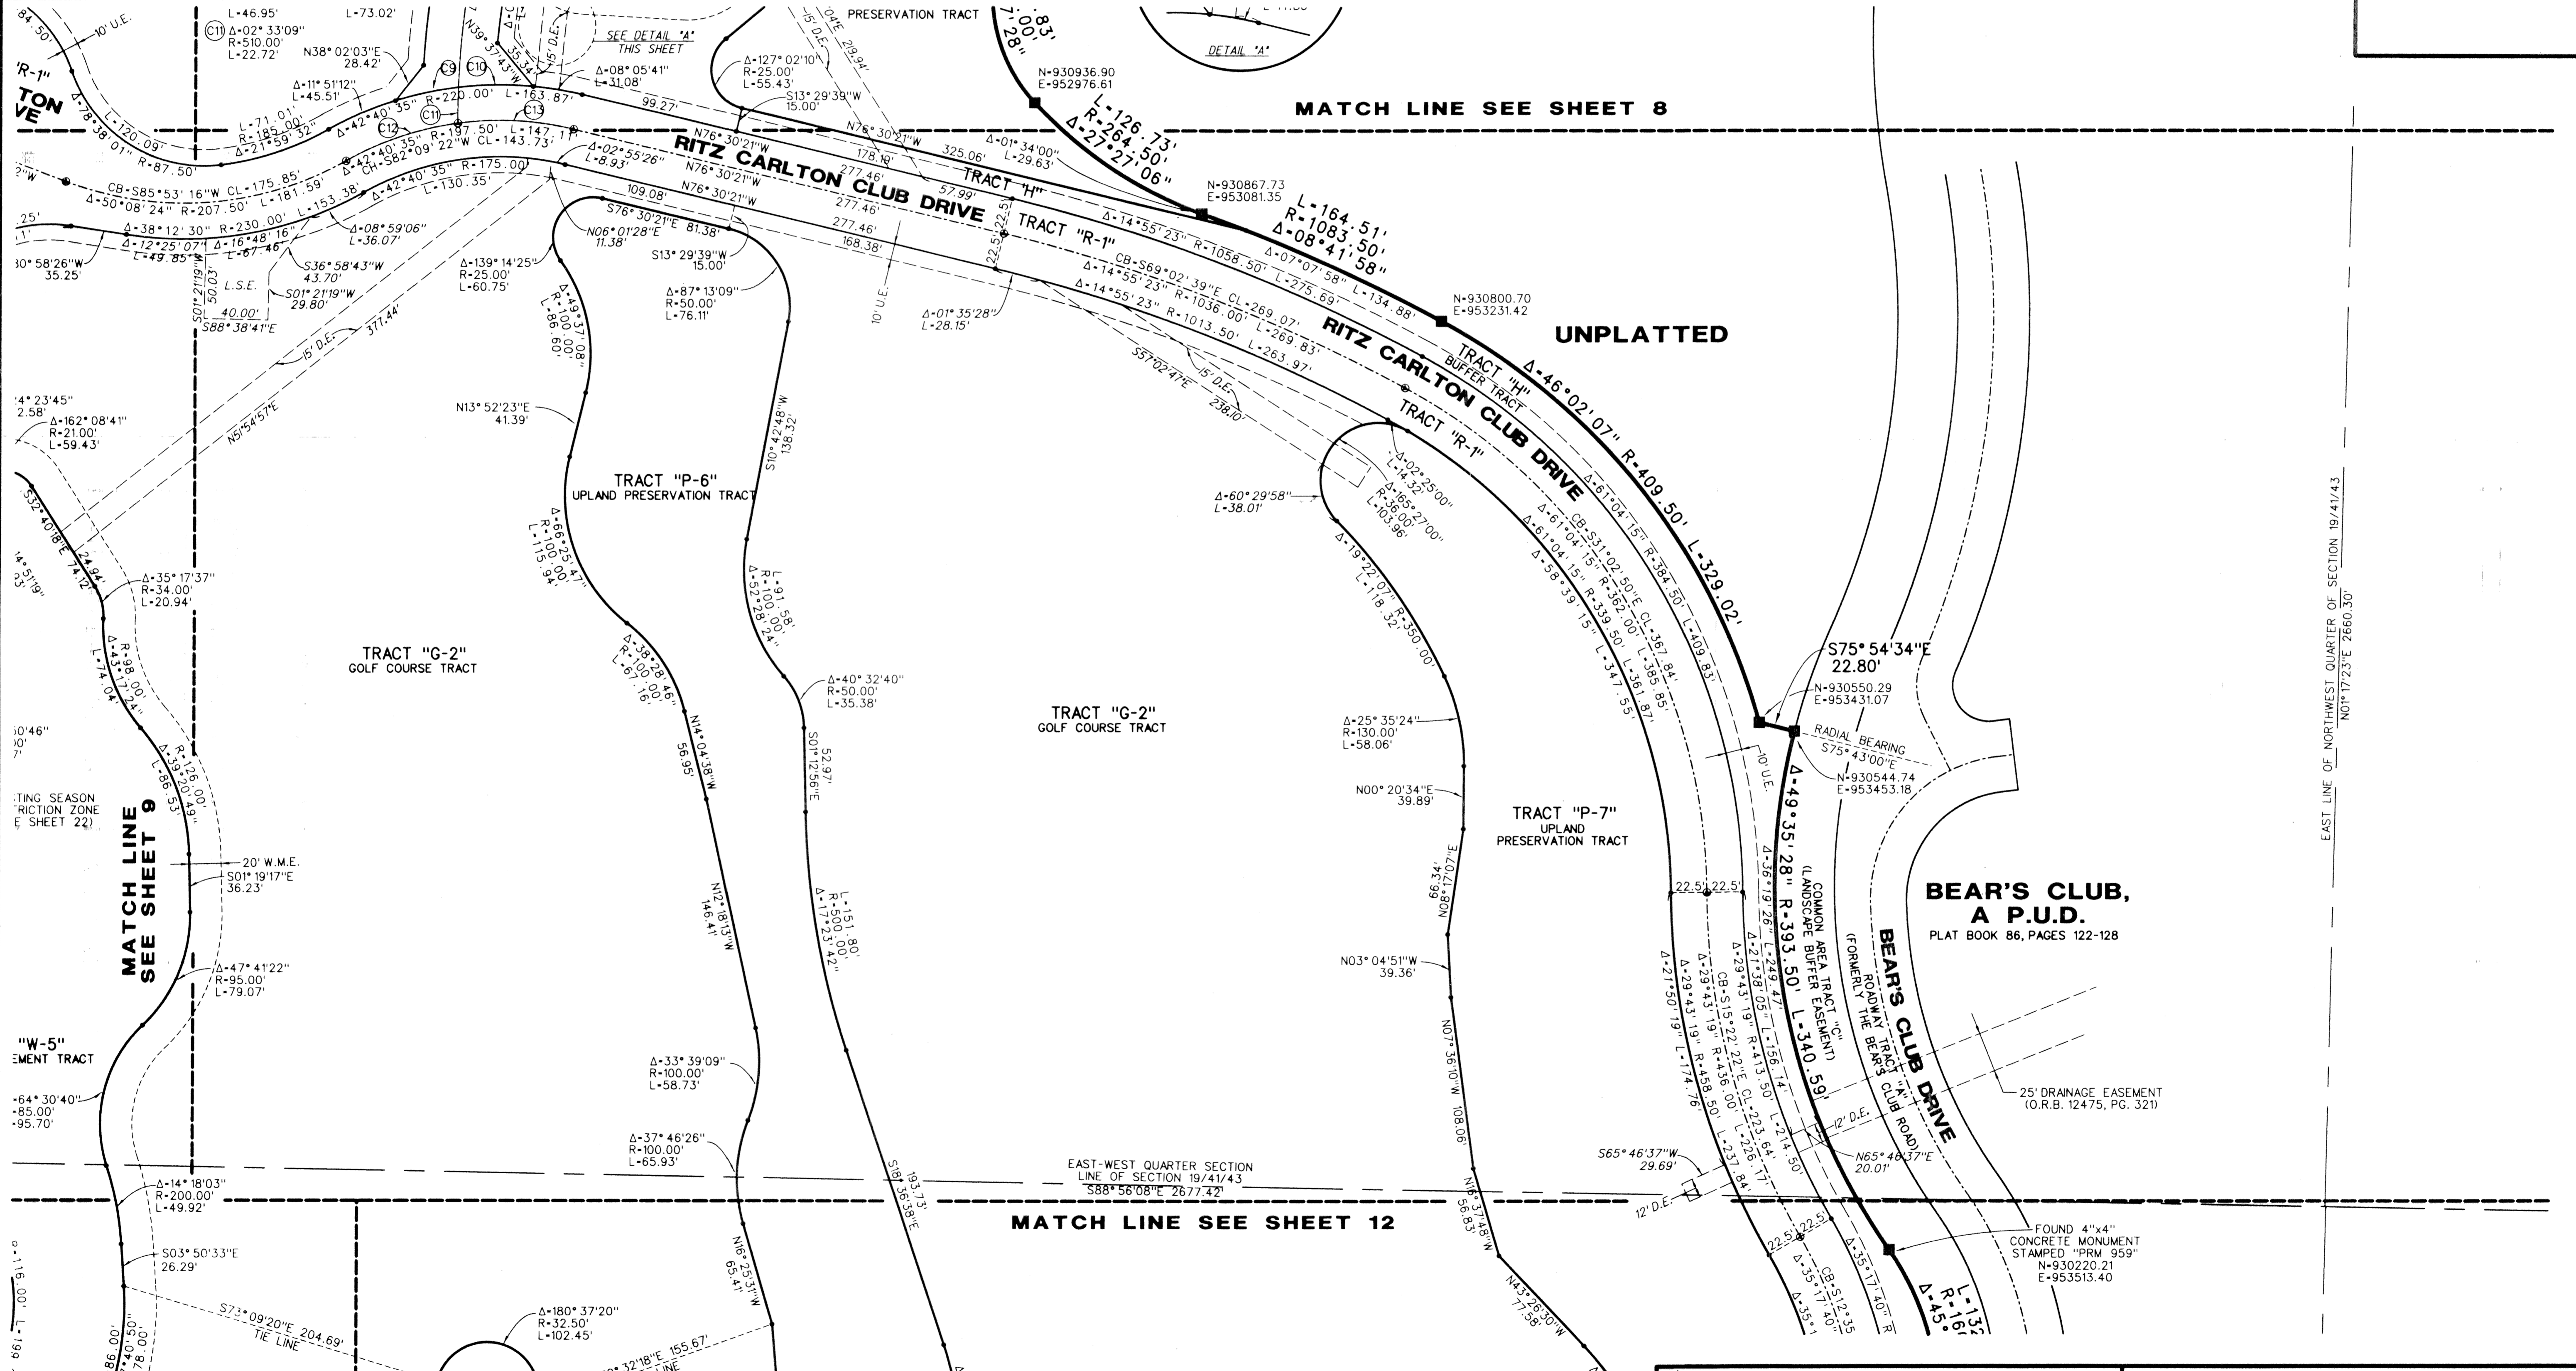

# RITZ-CARLTON GOLF CLUB & SPA, JUPITER, A P.U.D.

SITUATE IN SECTION 19, TOWNSHIP 41 SOUTH, RANGE 43 EAST, TOWN OF JUPITER, PALM BEACH COUNTY, FLORIDA  
DECEMBER, 2001  
SHEET 10 OF 22

**LIDBERG LAND SURVEYING, INC.**  
 675 West Indiantown Road, Suite 200, Jupiter, Florida 33458 TEL. 561-746-8454

CAD. K\A UST	194143 \ RITZ \ 1690306 \ SHEET10.DGN
REF. K\A UST	194143 \ RITZ \ 1690306 \ 1690306.DGN
FLD.	FB. PG. JOB 00-169-306
OFF. R.W.	DATE 04/28/01
CKD. D.C.L.	SHEET 10 OF 22 DWG. D00-169P