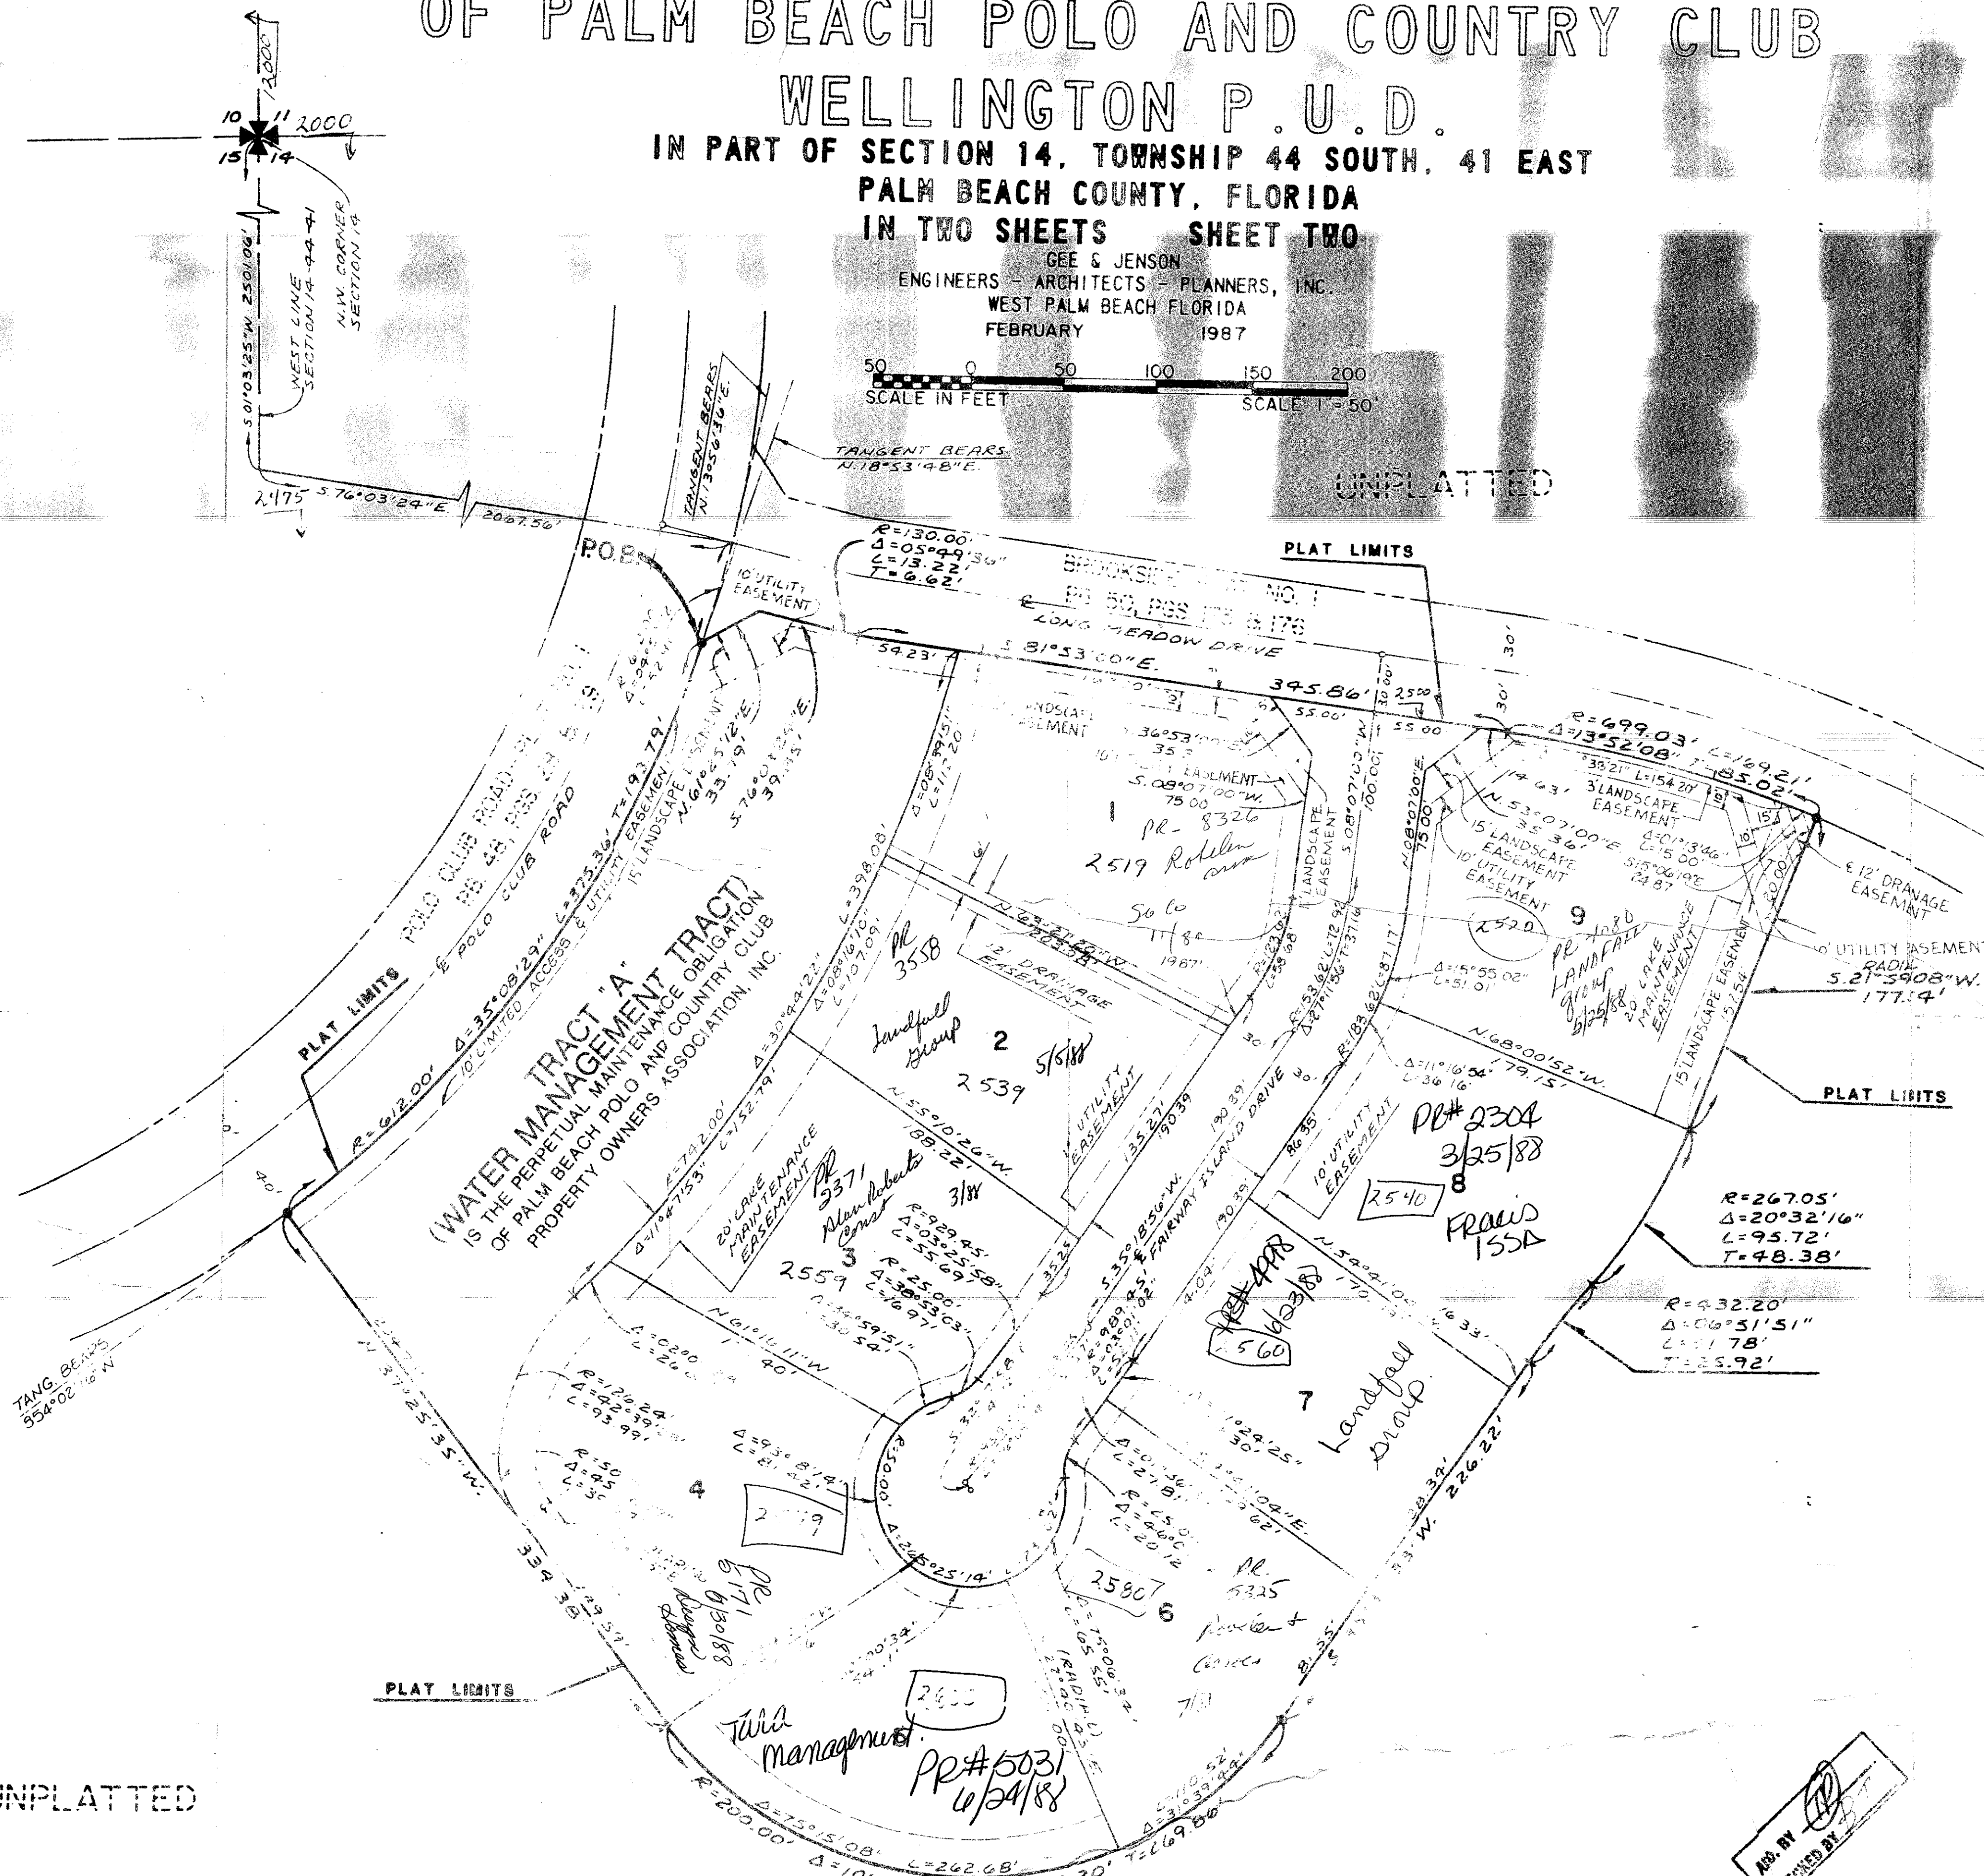

# FAIRWAY ISLAND OF PALM BEACH POLO AND COUNTRY CLUB WELLINGTON P.U.D.

IN PART OF SECTION 14, TOWNSHIP 44 SOUTH, 41 EAST  
PALM BEACH COUNTY, FLORIDA  
IN TWO SHEETS SHEET TWO

GEE & JENSON  
ENGINEERS - ARCHITECTS - PLANNERS, INC.  
WEST PALM BEACH, FLORIDA  
FEBRUARY 1987

SCALE IN FEET  
SCALE 1" = 60'

STATE OF FLORIDA  
COUNTY OF PALM BEACH  
This plat was filed for  
record at \_\_\_\_\_ M, this \_\_\_\_\_ day  
of \_\_\_\_\_ 198\_\_\_\_, and duly  
recorded in Plat Book No. \_\_\_\_\_  
Page \_\_\_\_\_  
JOHN B. DUNKLE  
Clerk of Circuit Court  
By: \_\_\_\_\_ D.C.