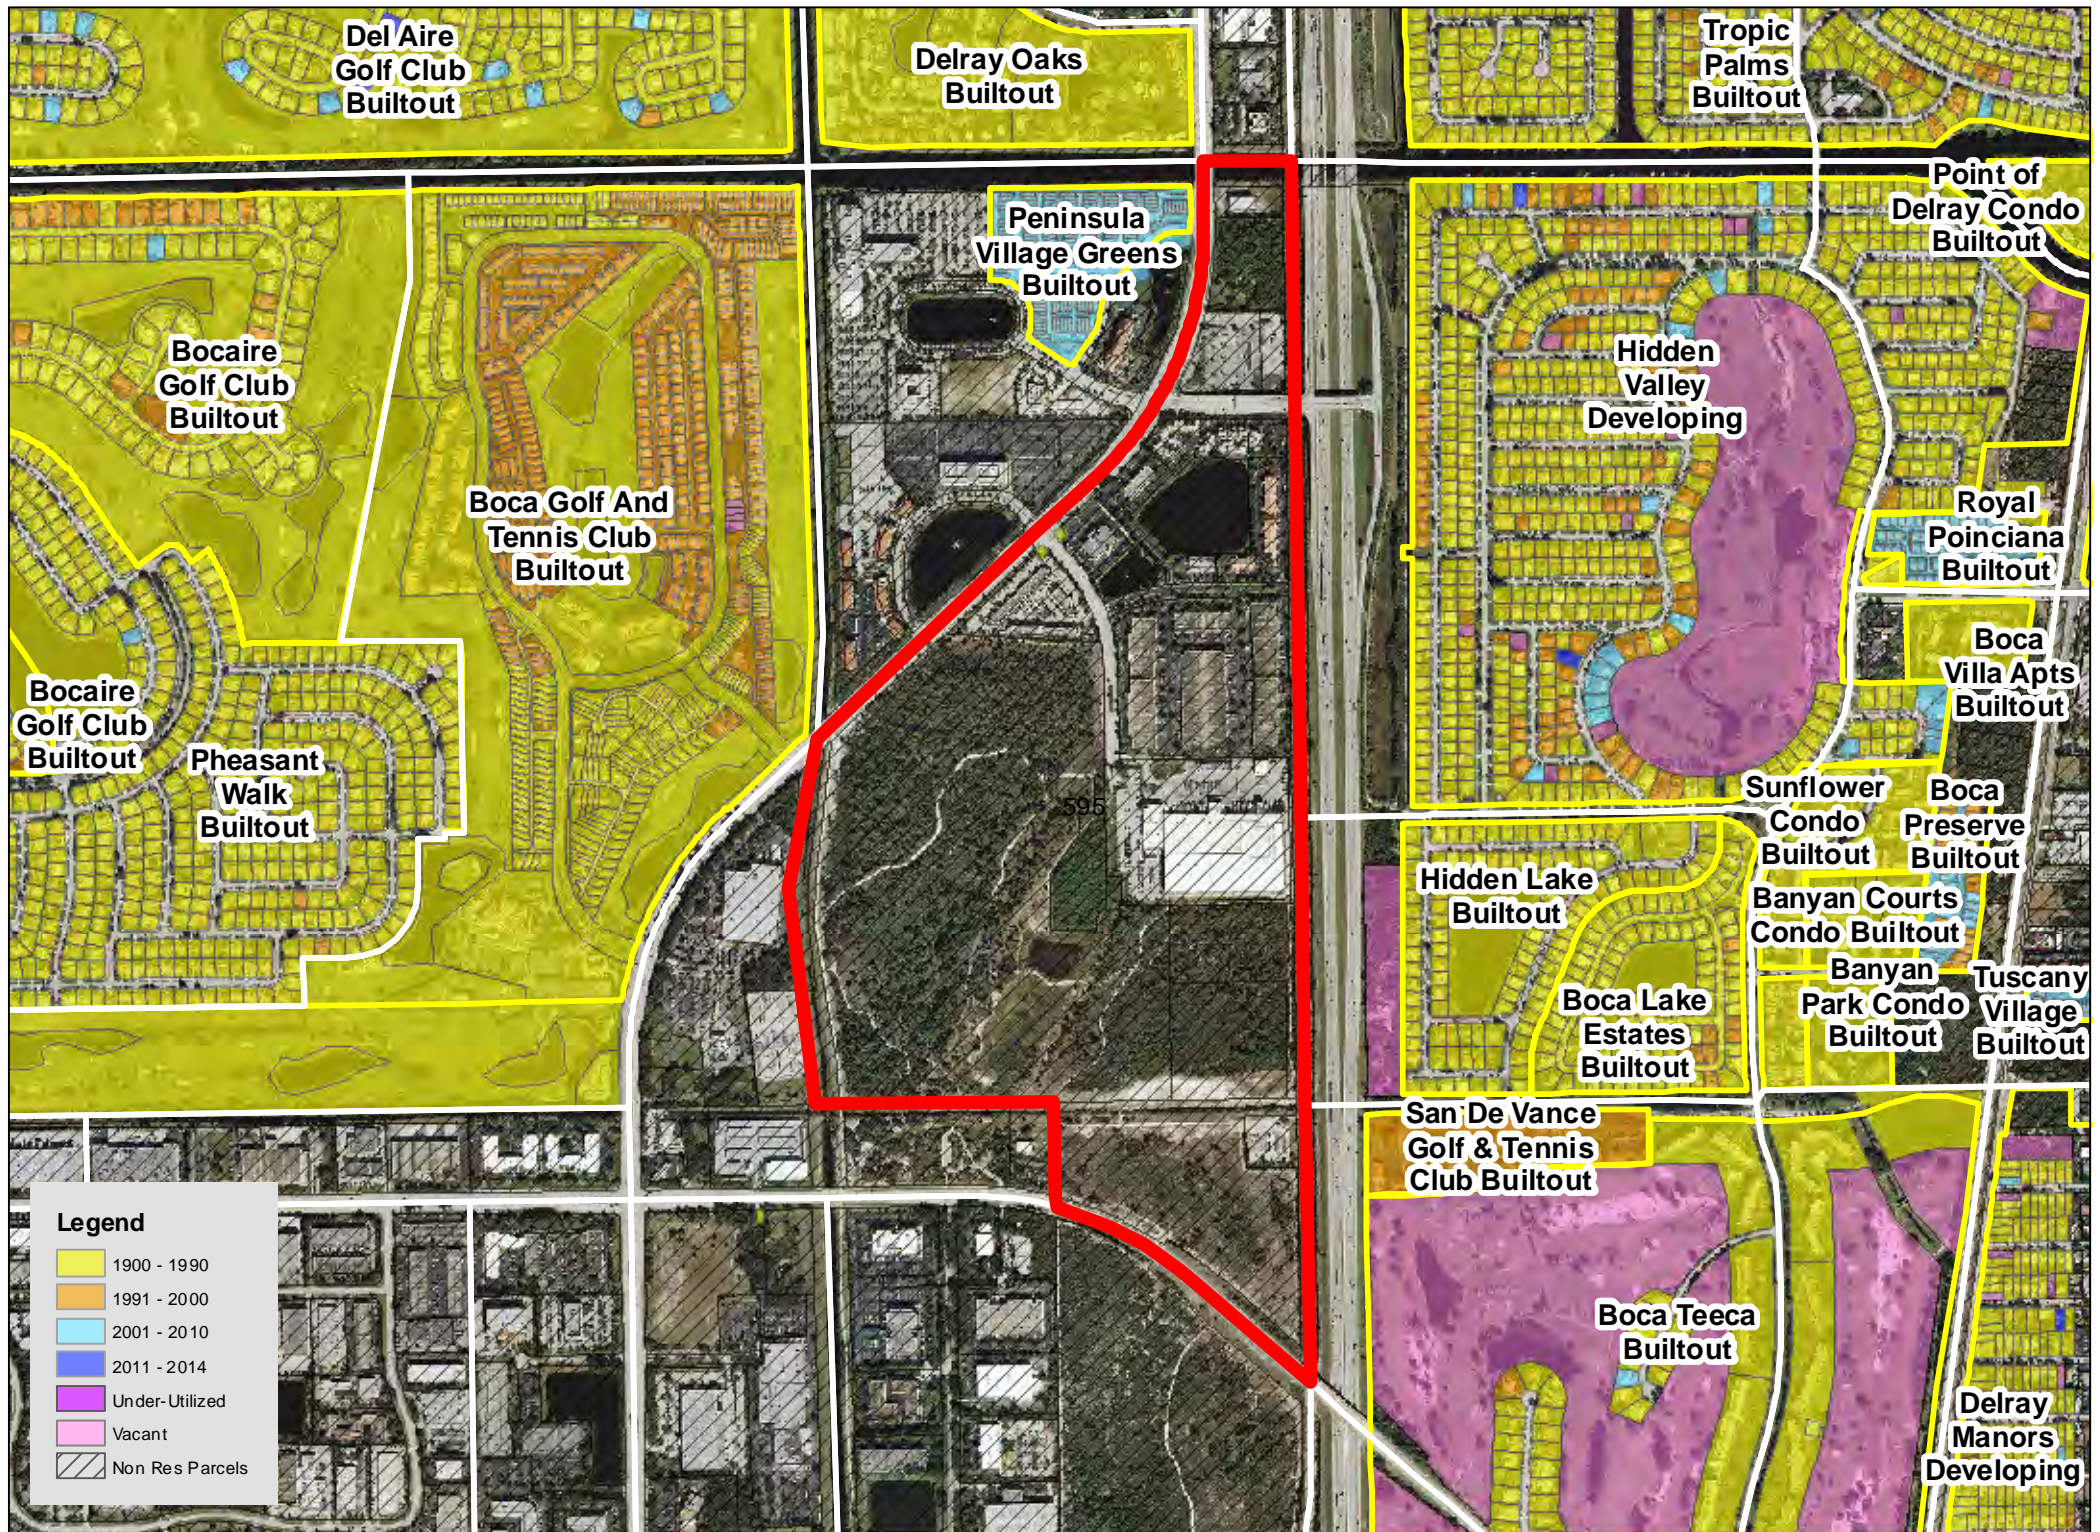

Legend

| | |
|------------|-----------------|
| Yellow | 1900 - 1990 |
| Orange | 1991 - 2000 |
| Light Blue | 2001 - 2010 |
| Dark Blue | 2011 - 2014 |
| Purple | Under-Utilized |
| Pink | Vacant |
| Hatched | Non Res Parcels |

TAZ 594

Patch Reef
Estates
Builtout

Millpond Timbercreek
Builtout

Legend

- 1900 - 1990
- 1991 - 2000
- 2001 - 2010
- 2011 - 2014
- Under-Utilized
- Vacant
- Non Res Parcels

Boca Raton
Bath & Tennis
Club Builtout

TAZ 640

TAZ 651

Boca Raton
Square
Buitout

TAZ 718

TAZ 744

TAZ 746

TAZ 747

TAZ 750