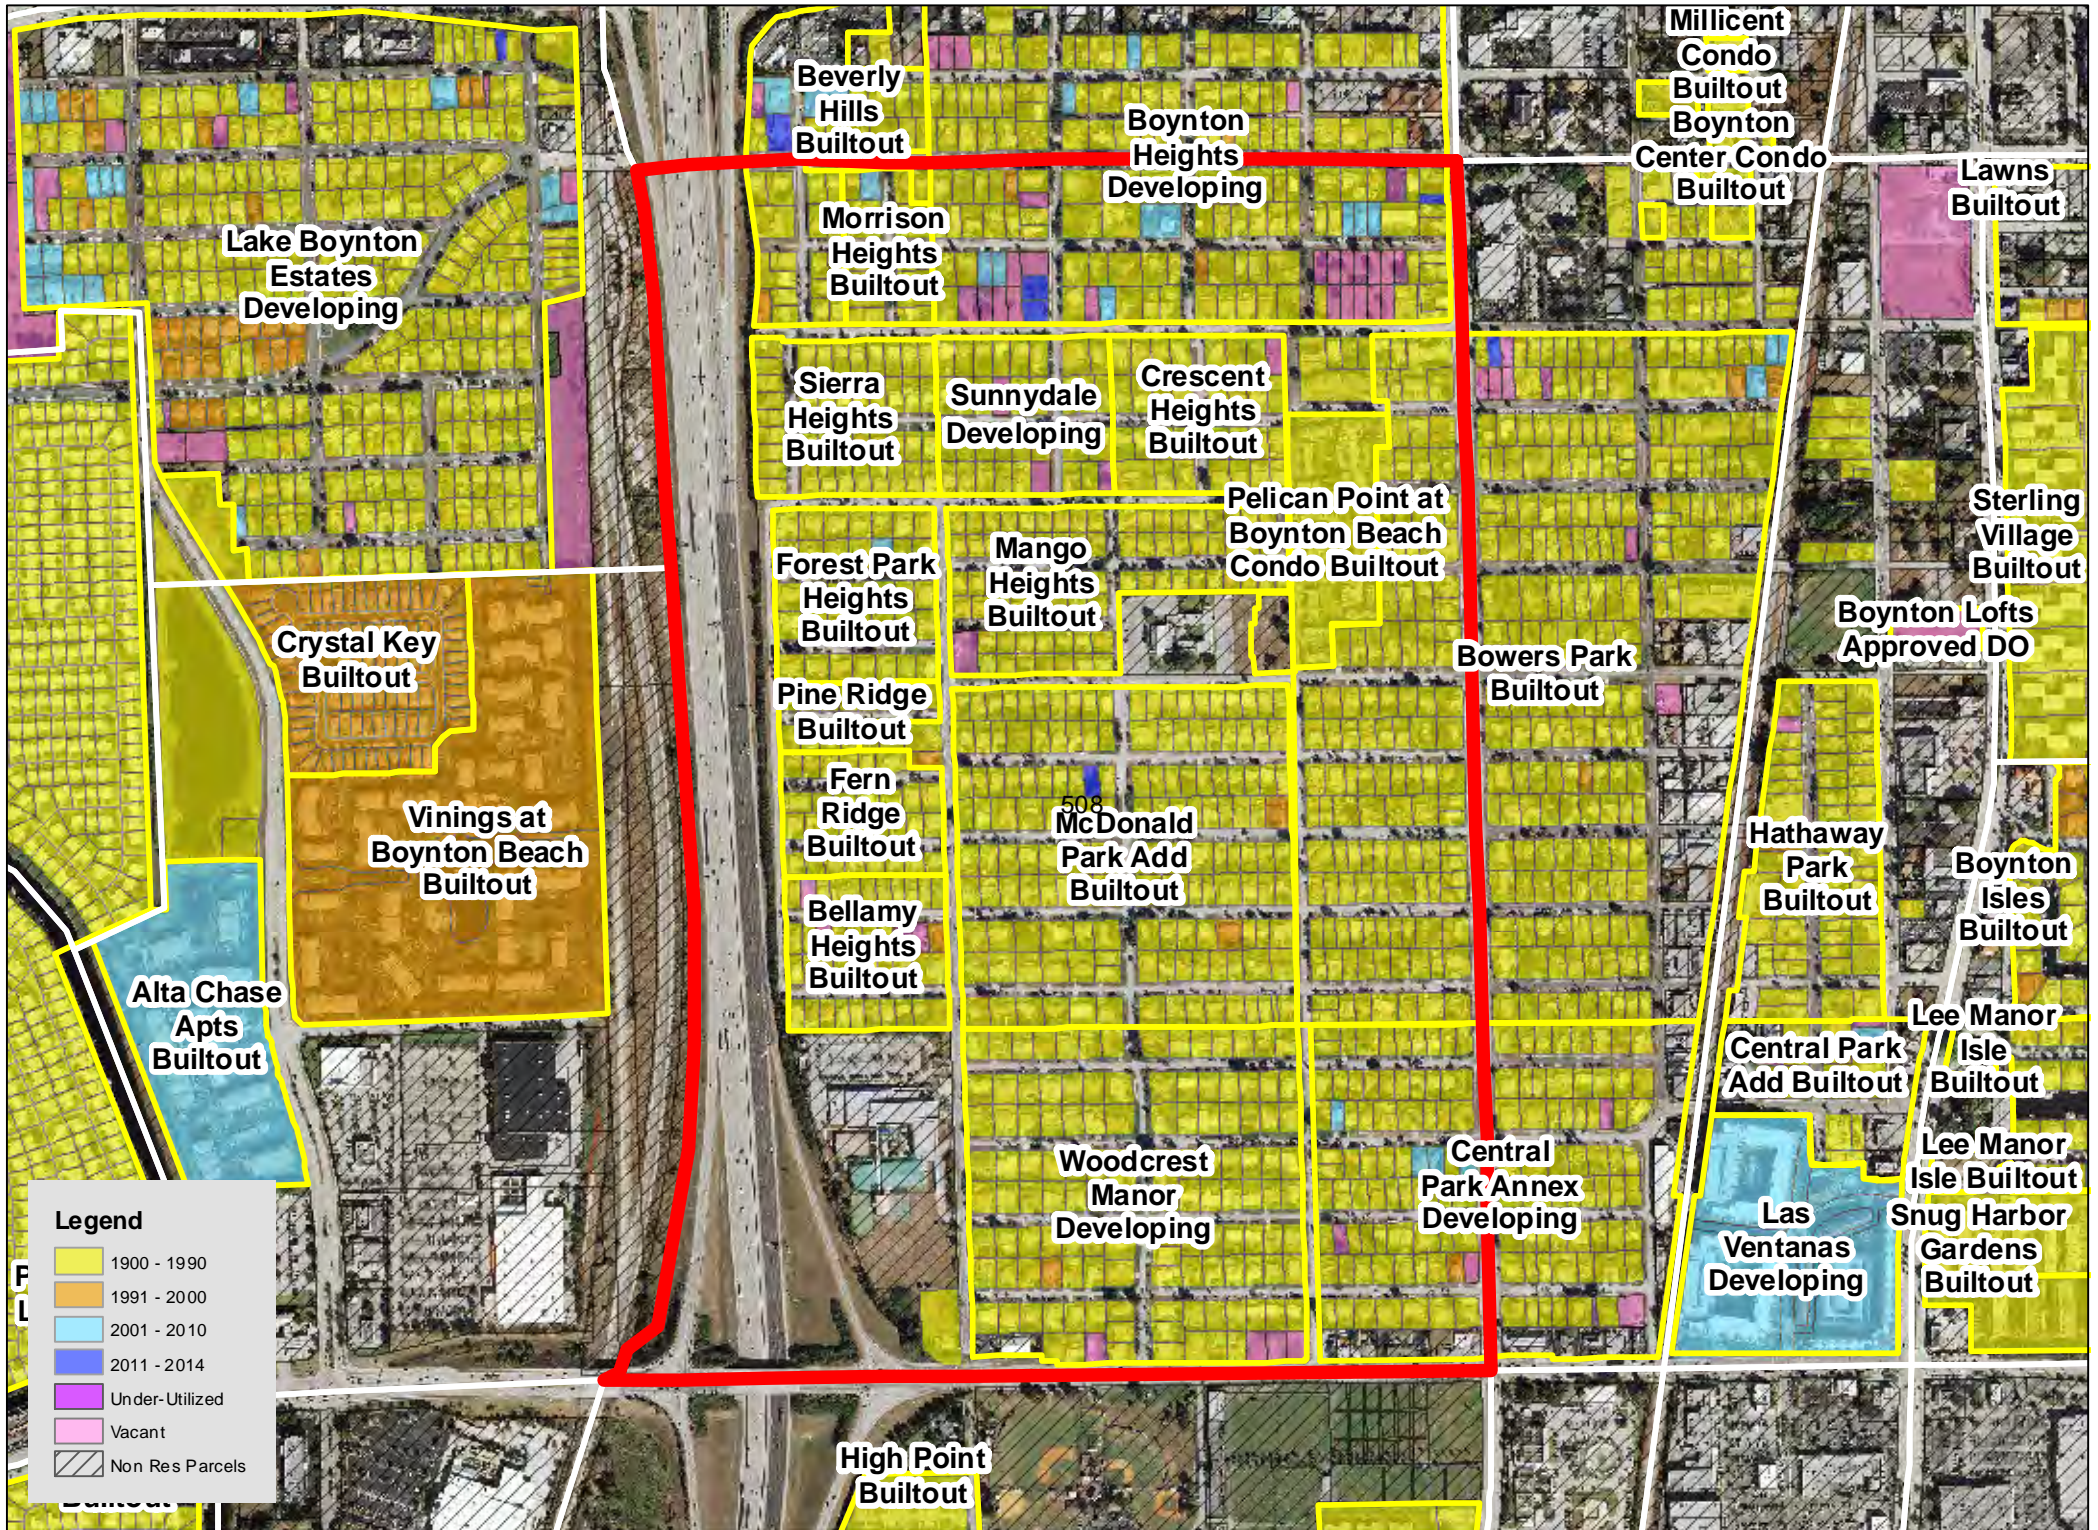

TAZ 402

TAZ 403

TAZ 407

TAZ 416

TAZ 453

TAZ 455

TAZ 480

TAZ 485

Legend

| | |
|------------|-----------------|
| Yellow | 1900 - 1990 |
| Orange | 1991 - 2000 |
| Light Blue | 2001 - 2010 |
| Dark Blue | 2011 - 2014 |
| Purple | Under-Utilized |
| Pink | Vacant |
| Hatched | Non Res Parcels |

TAZ 594

Patch Reef
Estates
Builtout

Millpond Timbercreek
Builtout

Legend

- 1900 - 1990
- 1991 - 2000
- 2001 - 2010
- 2011 - 2014
- Under-Utilized
- Vacant
- Non Res Parcels

Boca Raton
Bath & Tennis
Club Builtout

TAZ 640

TAZ 651

Boca Raton
Square
Buitout

TAZ 718

TAZ 744

TAZ 746

TAZ 747

TAZ 750