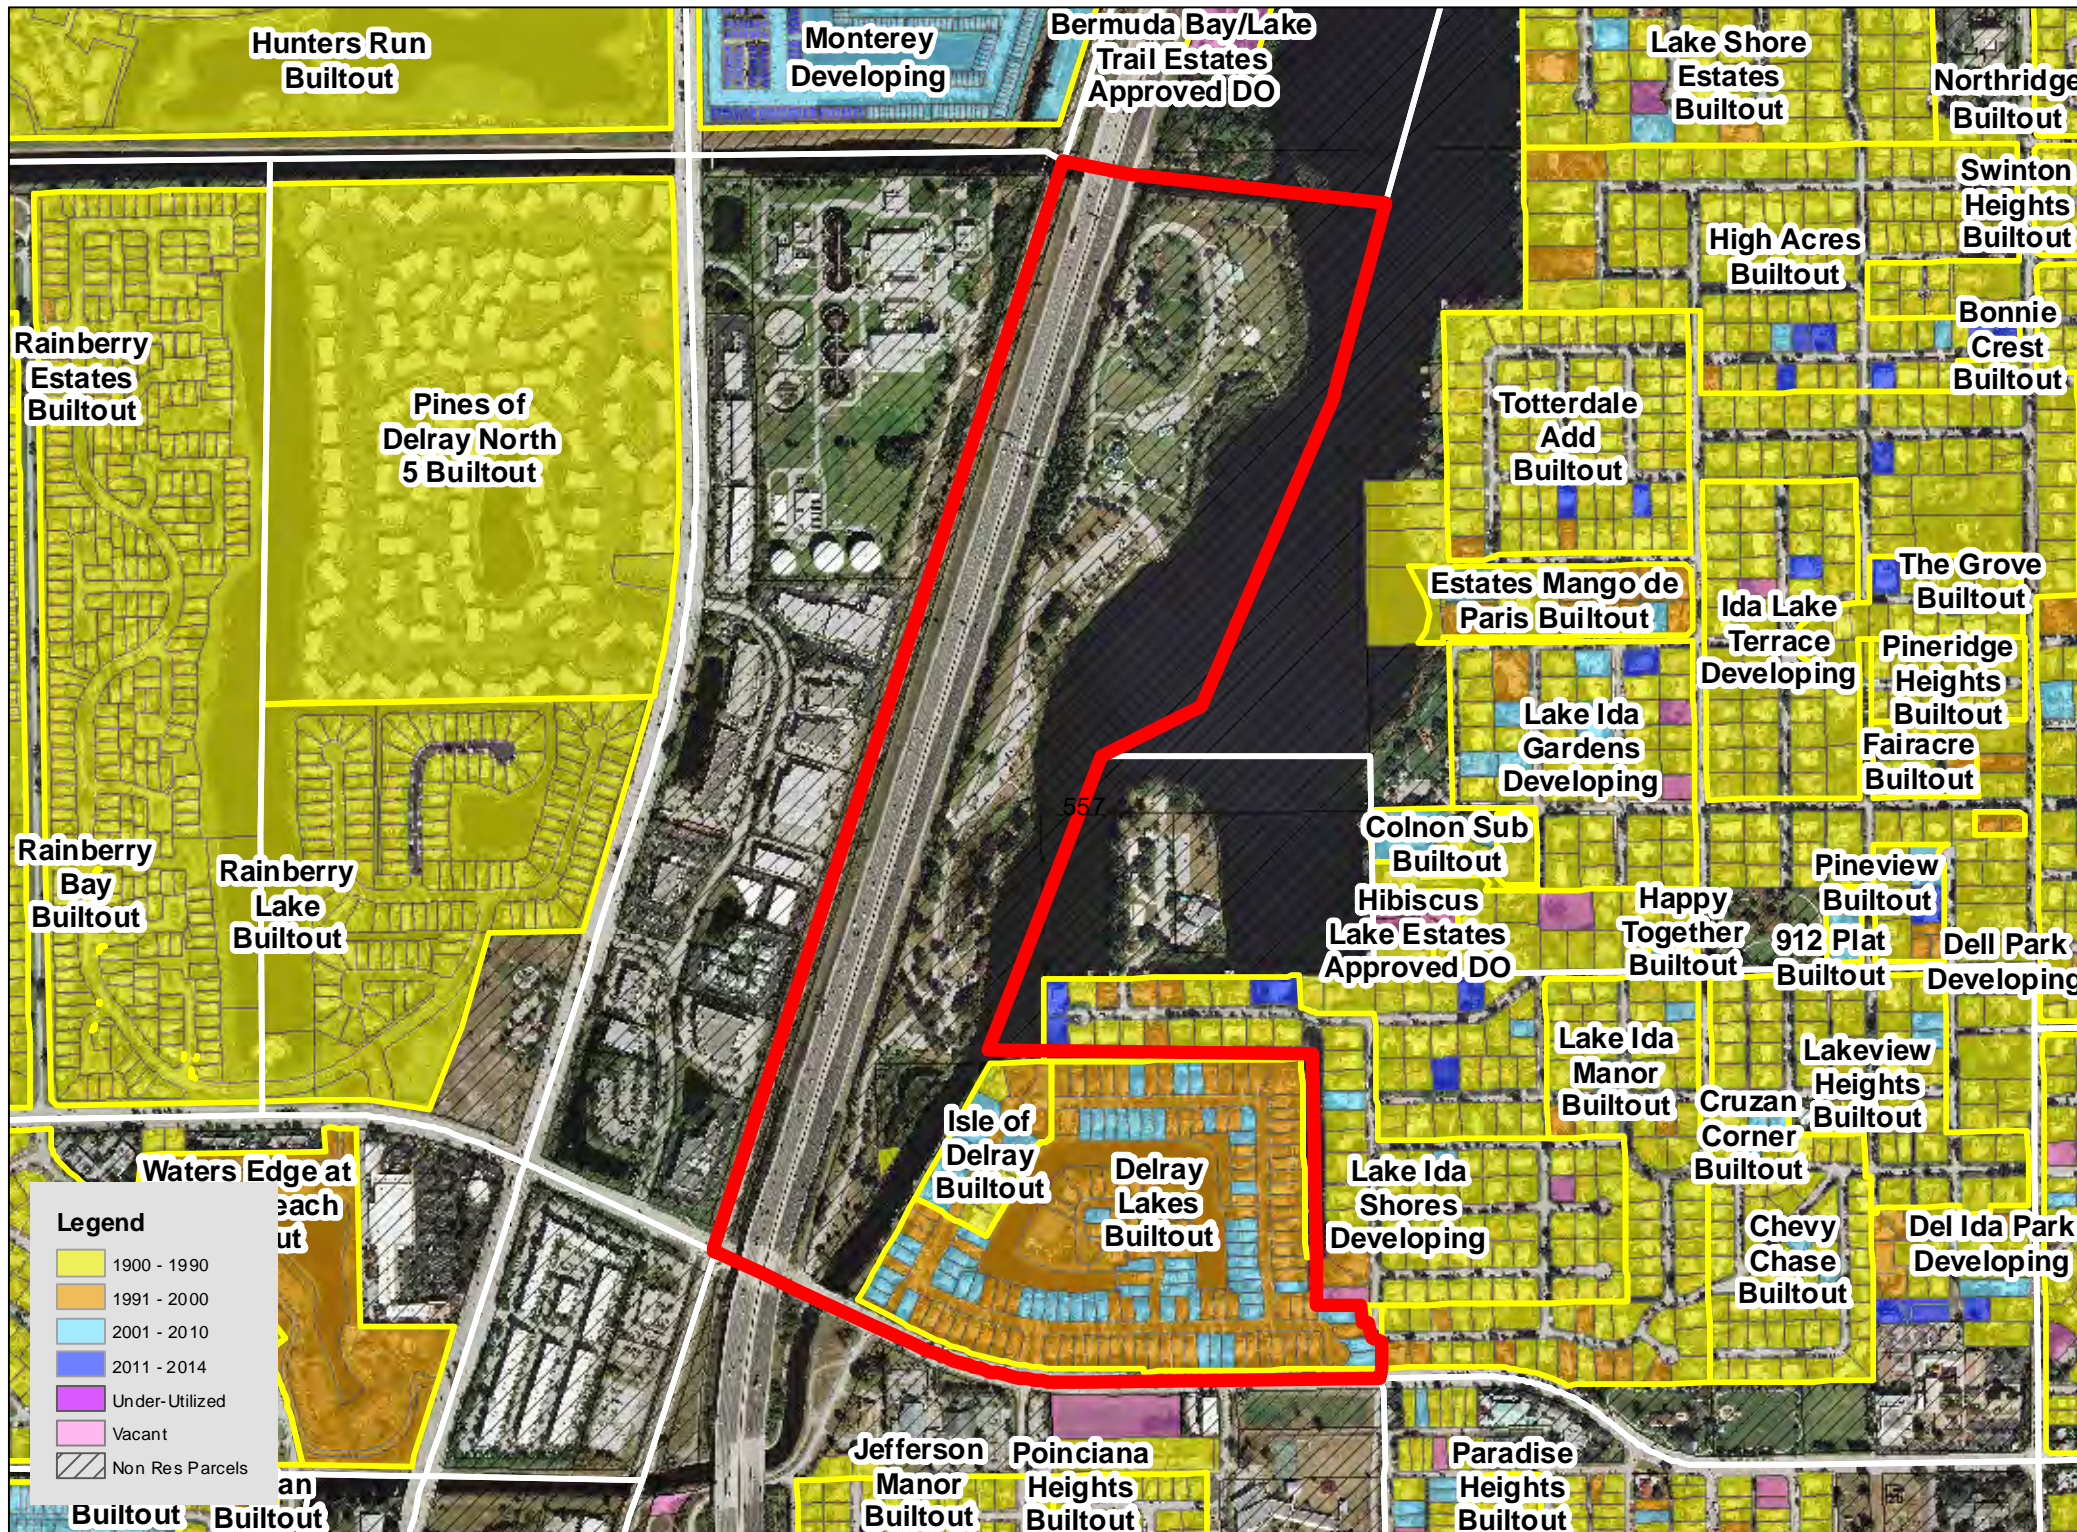

TAZ 594

Patch Reef
Estates
Builtout

Millpond Timbercreek
Builtout

Legend

- 1900 - 1990
- 1991 - 2000
- 2001 - 2010
- 2011 - 2014
- Under-Utilized
- Vacant
- Non Res Parcels

Boca Raton
Bath & Tennis
Club Builtout