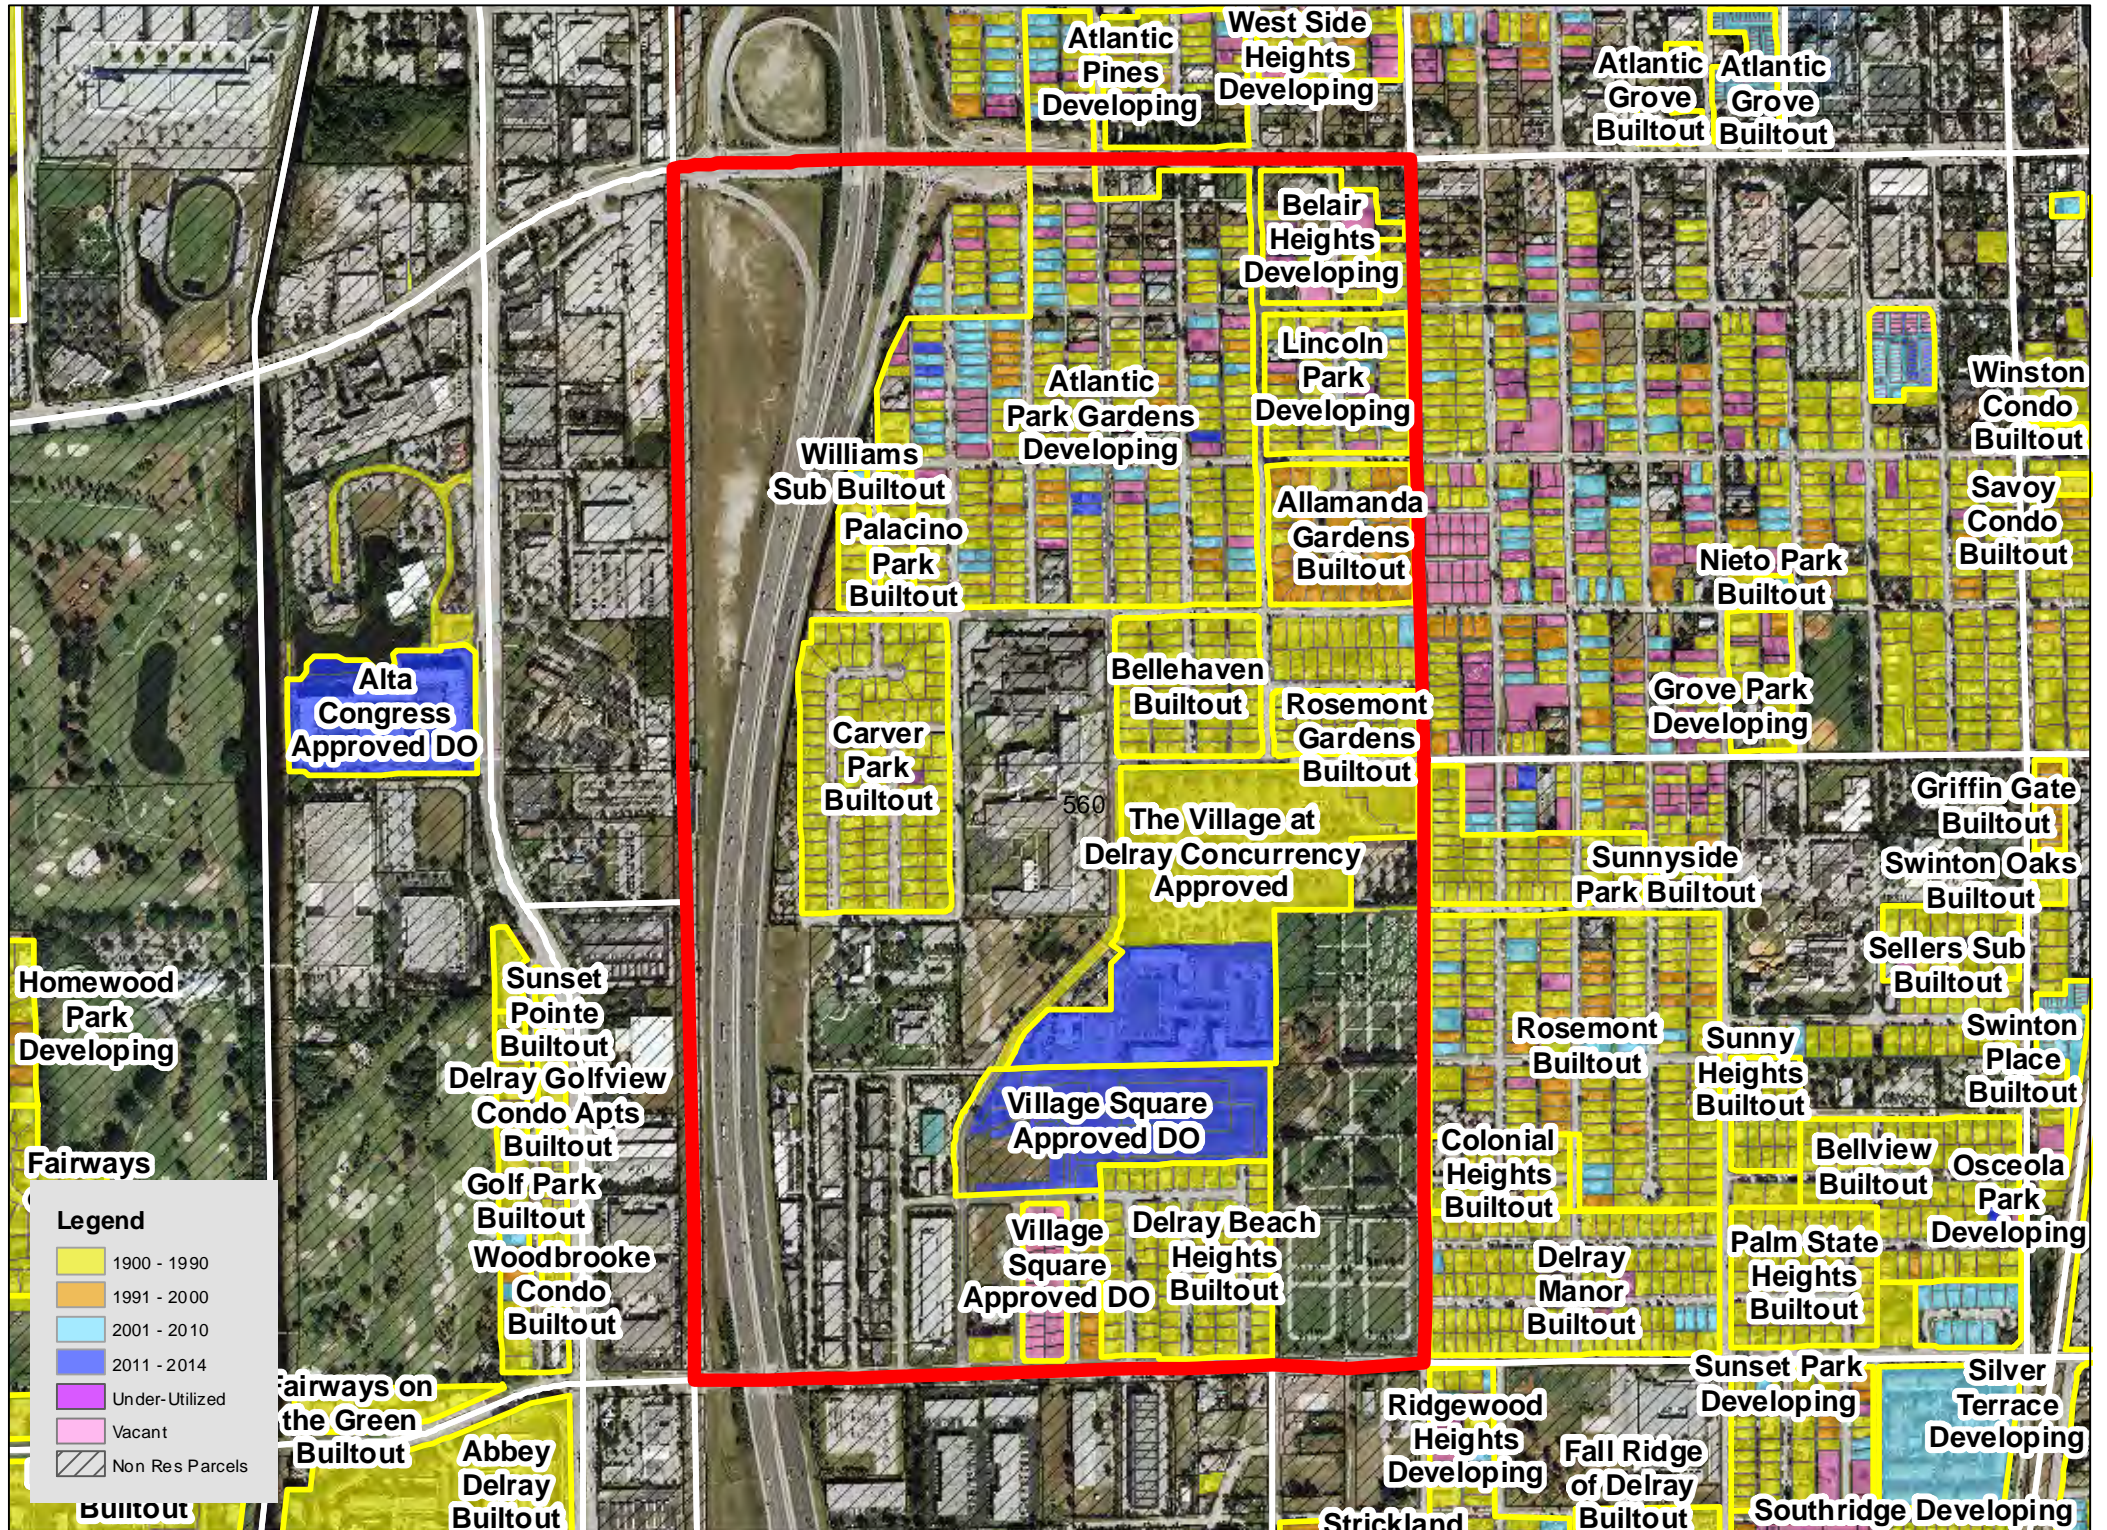

Legend

| | |
|------------|-----------------|
| Yellow | 1900 - 1990 |
| Orange | 1991 - 2000 |
| Light Blue | 2001 - 2010 |
| Dark Blue | 2011 - 2014 |
| Purple | Under-Utilized |
| Pink | Vacant |
| Hatched | Non Res Parcels |

TAZ 594

Patch Reef
Estates
Builtout

Millpond Timbercreek
Builtout

Legend

- 1900 - 1990
- 1991 - 2000
- 2001 - 2010
- 2011 - 2014
- Under-Utilized
- Vacant
- Non Res Parcels

Boca Raton
Bath & Tennis
Club Builtout

TAZ 640

TAZ 651

Boca Raton
Square
Buitout

TAZ 718

TAZ 744

TAZ 746

TAZ 747

TAZ 750