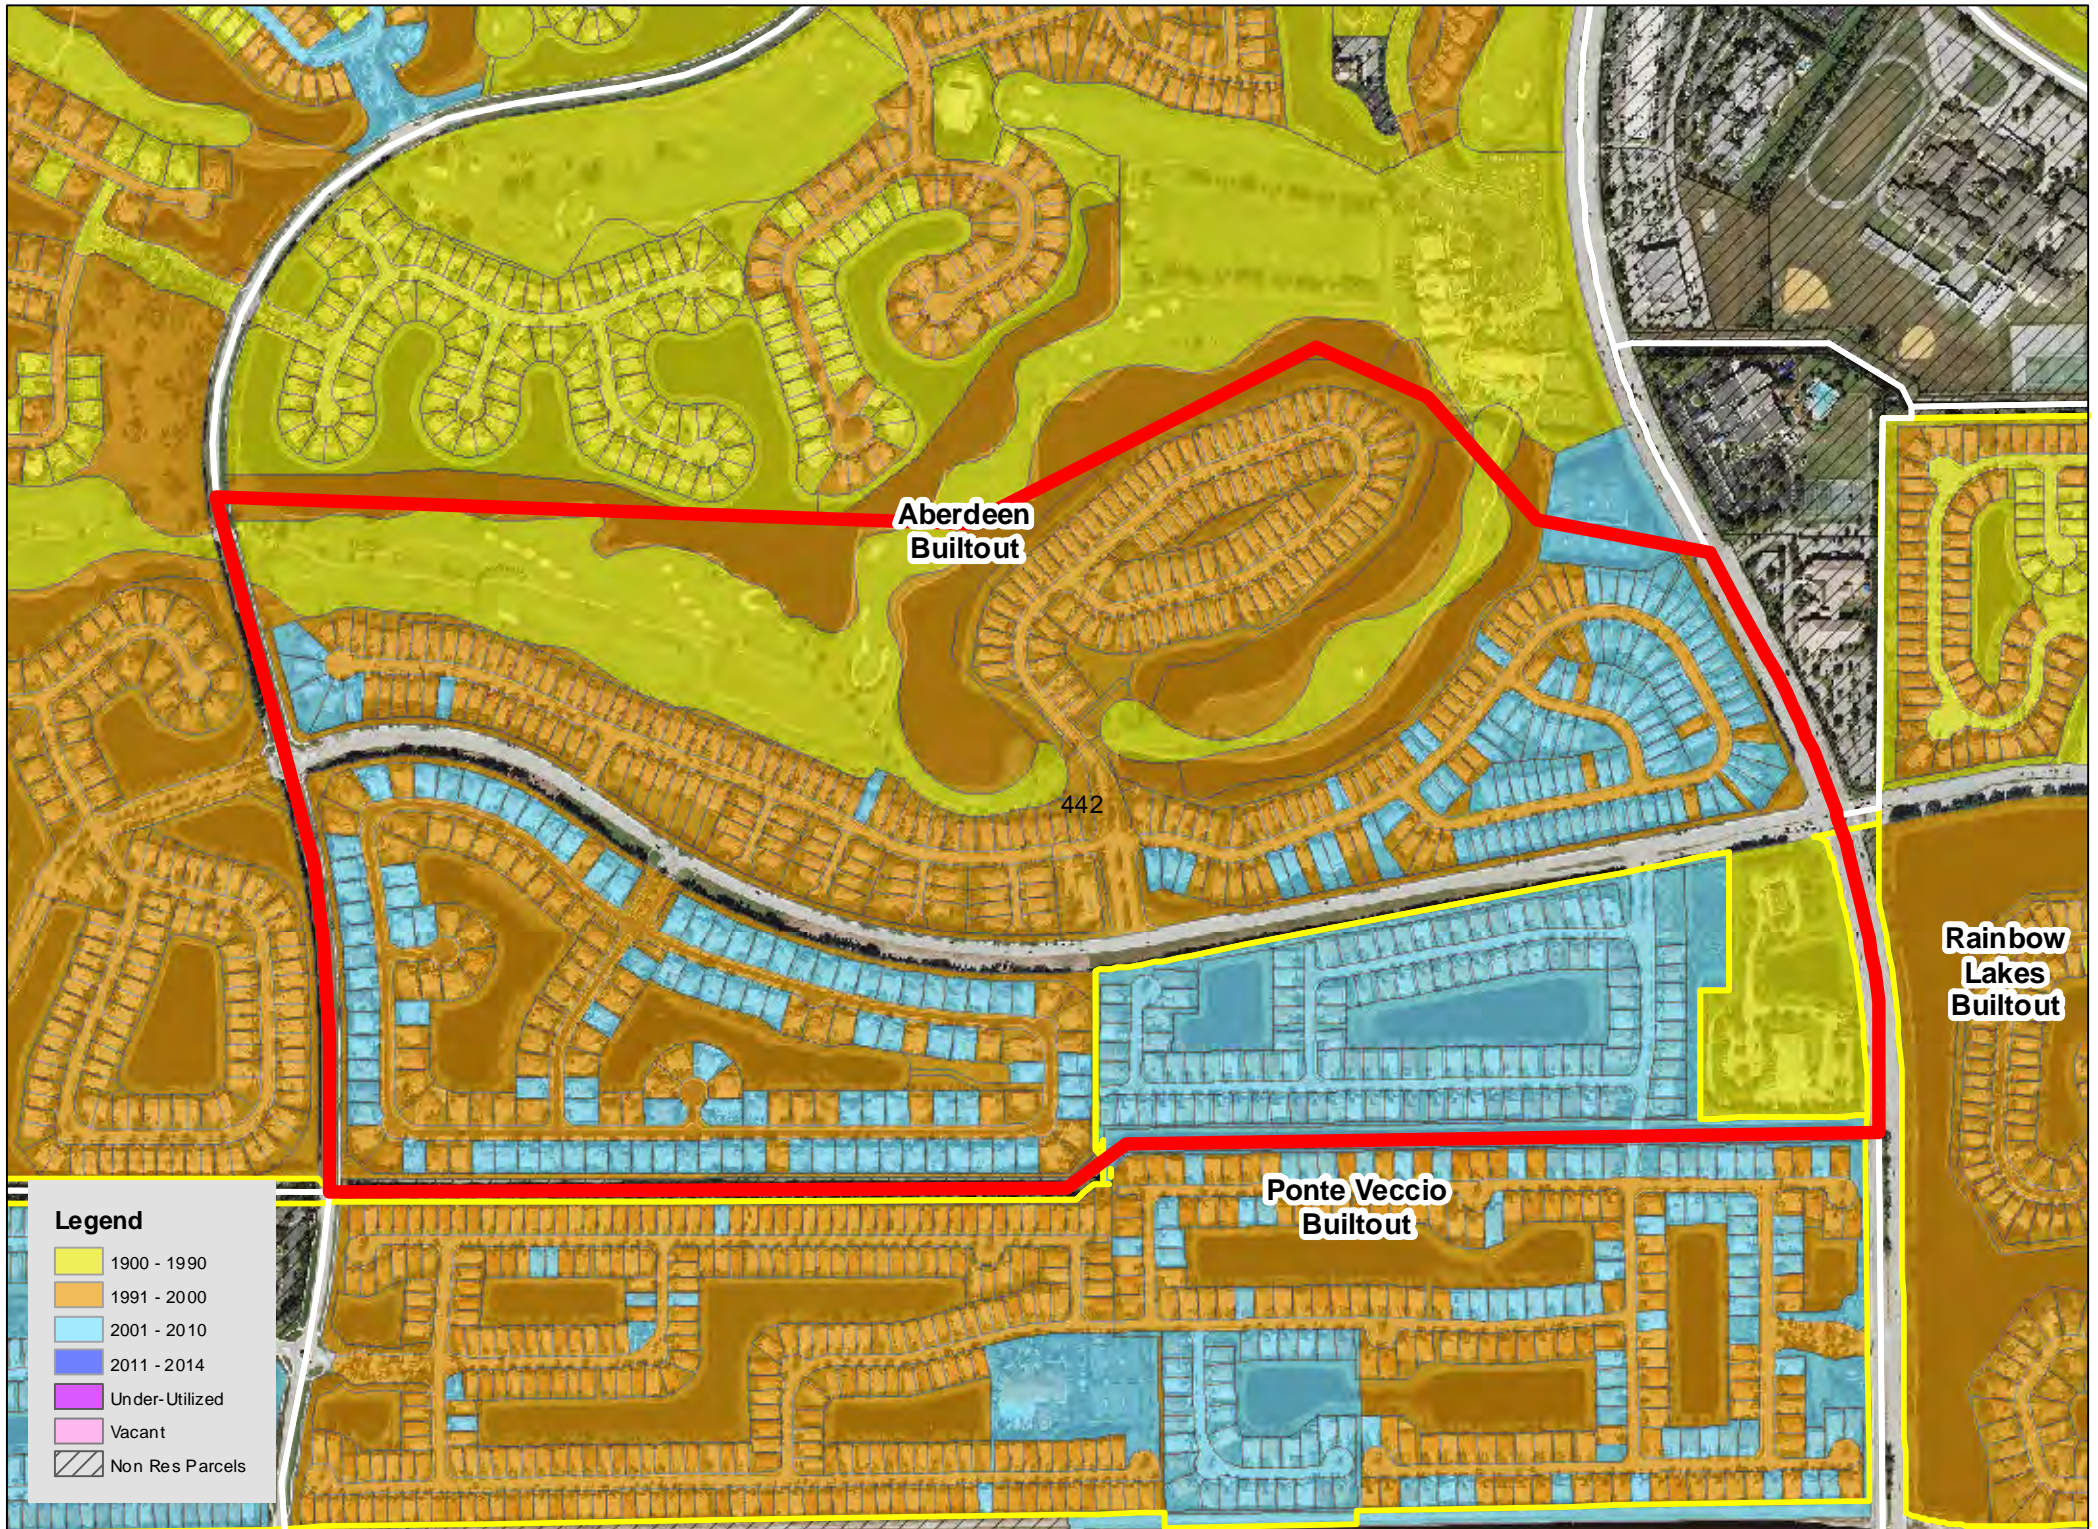

TAZ 402

TAZ 403

TAZ 407

TAZ 416

TAZ 453

TAZ 455

TAZ 480

TAZ 485

Legend

| | |
|------------|-----------------|
| Yellow | 1900 - 1990 |
| Orange | 1991 - 2000 |
| Light Blue | 2001 - 2010 |
| Dark Blue | 2011 - 2014 |
| Purple | Under-Utilized |
| Pink | Vacant |
| Hatched | Non Res Parcels |

TAZ 594

Patch Reef
Estates
Builtout

Millpond Timbercreek
Builtout

Legend

- 1900 - 1990
- 1991 - 2000
- 2001 - 2010
- 2011 - 2014
- Under-Utilized
- Vacant
- Non Res Parcels

Boca Raton
Bath & Tennis
Club Builtout

TAZ 640

TAZ 651

Boca Raton
Square
Buitout

TAZ 718

TAZ 744

TAZ 746

TAZ 747

TAZ 750