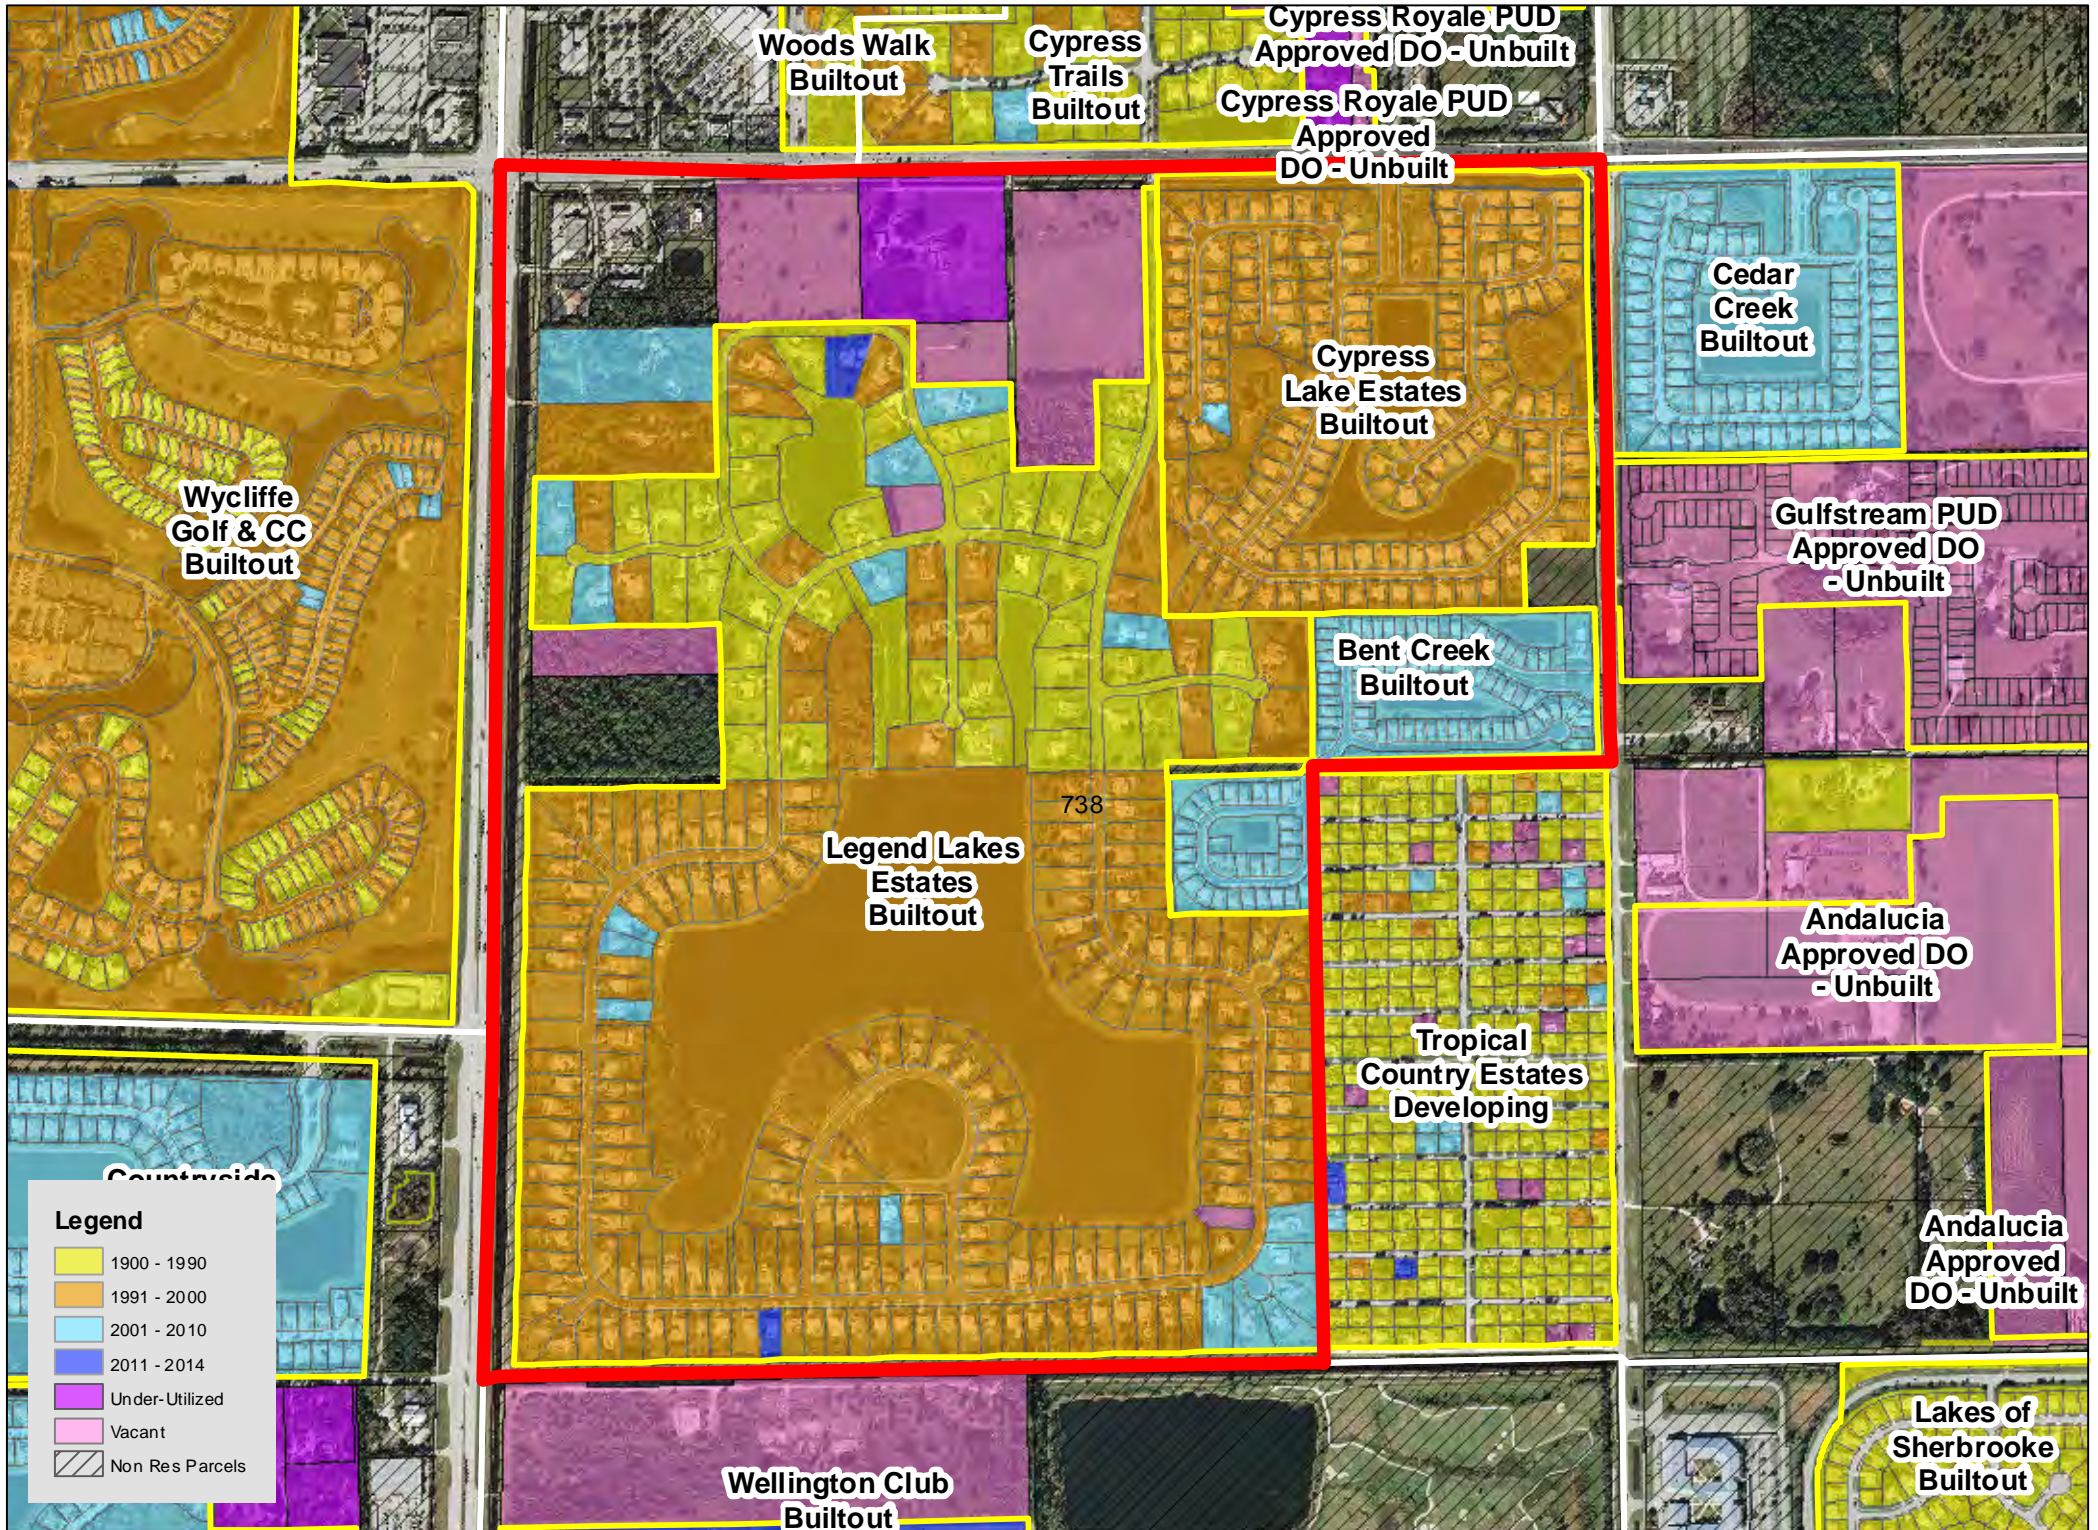

TAZ 594

Patch Reef
Estates
Builtout

Millpond Timbercreek
Builtout

Legend

- 1900 - 1990
- 1991 - 2000
- 2001 - 2010
- 2011 - 2014
- Under-Utilized
- Vacant
- Non Res Parcels

Boca Raton
Bath & Tennis
Club Builtout

TAZ 640

TAZ 651

Boca Raton
Square
Buitout

TAZ 718

TAZ 744

TAZ 746

TAZ 747

TAZ 750

TAZ 761

TAZ 770

TAZ 781