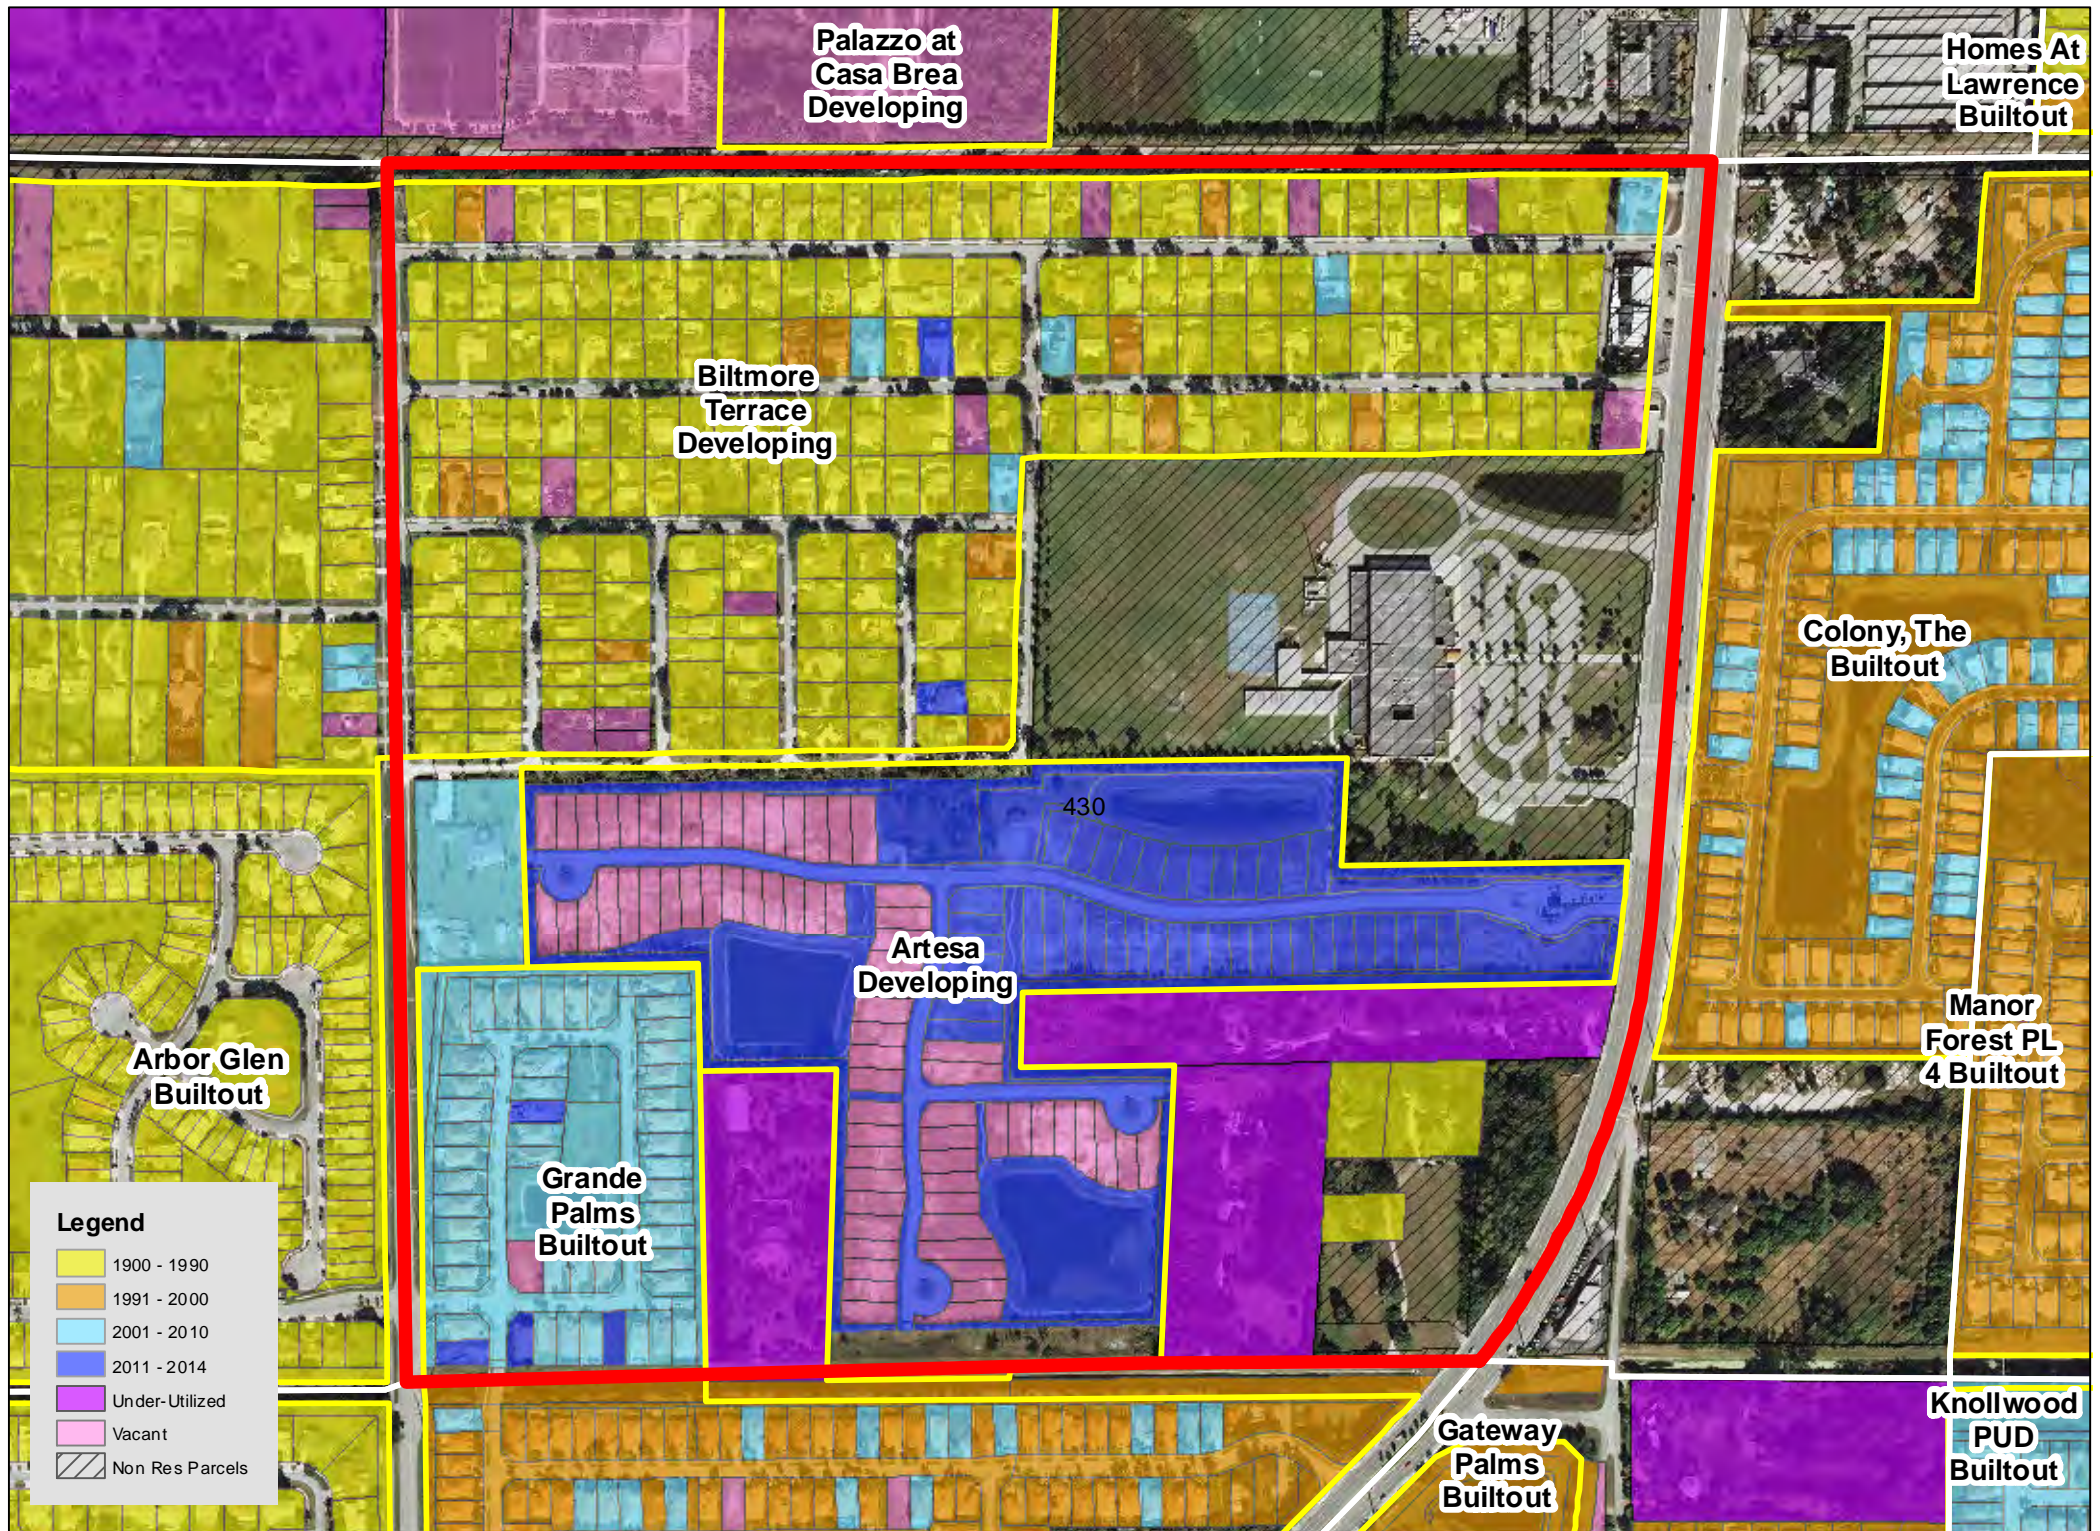

TAZ 402

TAZ 403

TAZ 407

TAZ 416

TAZ 453

TAZ 455

TAZ 480

TAZ 485

Legend

| | |
|------------|-----------------|
| Yellow | 1900 - 1990 |
| Orange | 1991 - 2000 |
| Light Blue | 2001 - 2010 |
| Dark Blue | 2011 - 2014 |
| Purple | Under-Utilized |
| Pink | Vacant |
| Hatched | Non Res Parcels |

TAZ 594

Patch Reef
Estates
Builtout

Millpond Timbercreek
Builtout

Legend

- 1900 - 1990
- 1991 - 2000
- 2001 - 2010
- 2011 - 2014
- Under-Utilized
- Vacant
- Non Res Parcels

Boca Raton
Bath & Tennis
Club Builtout

TAZ 640

TAZ 651

Boca Raton
Square
Buitout

TAZ 718

TAZ 744

TAZ 746

TAZ 747

TAZ 750