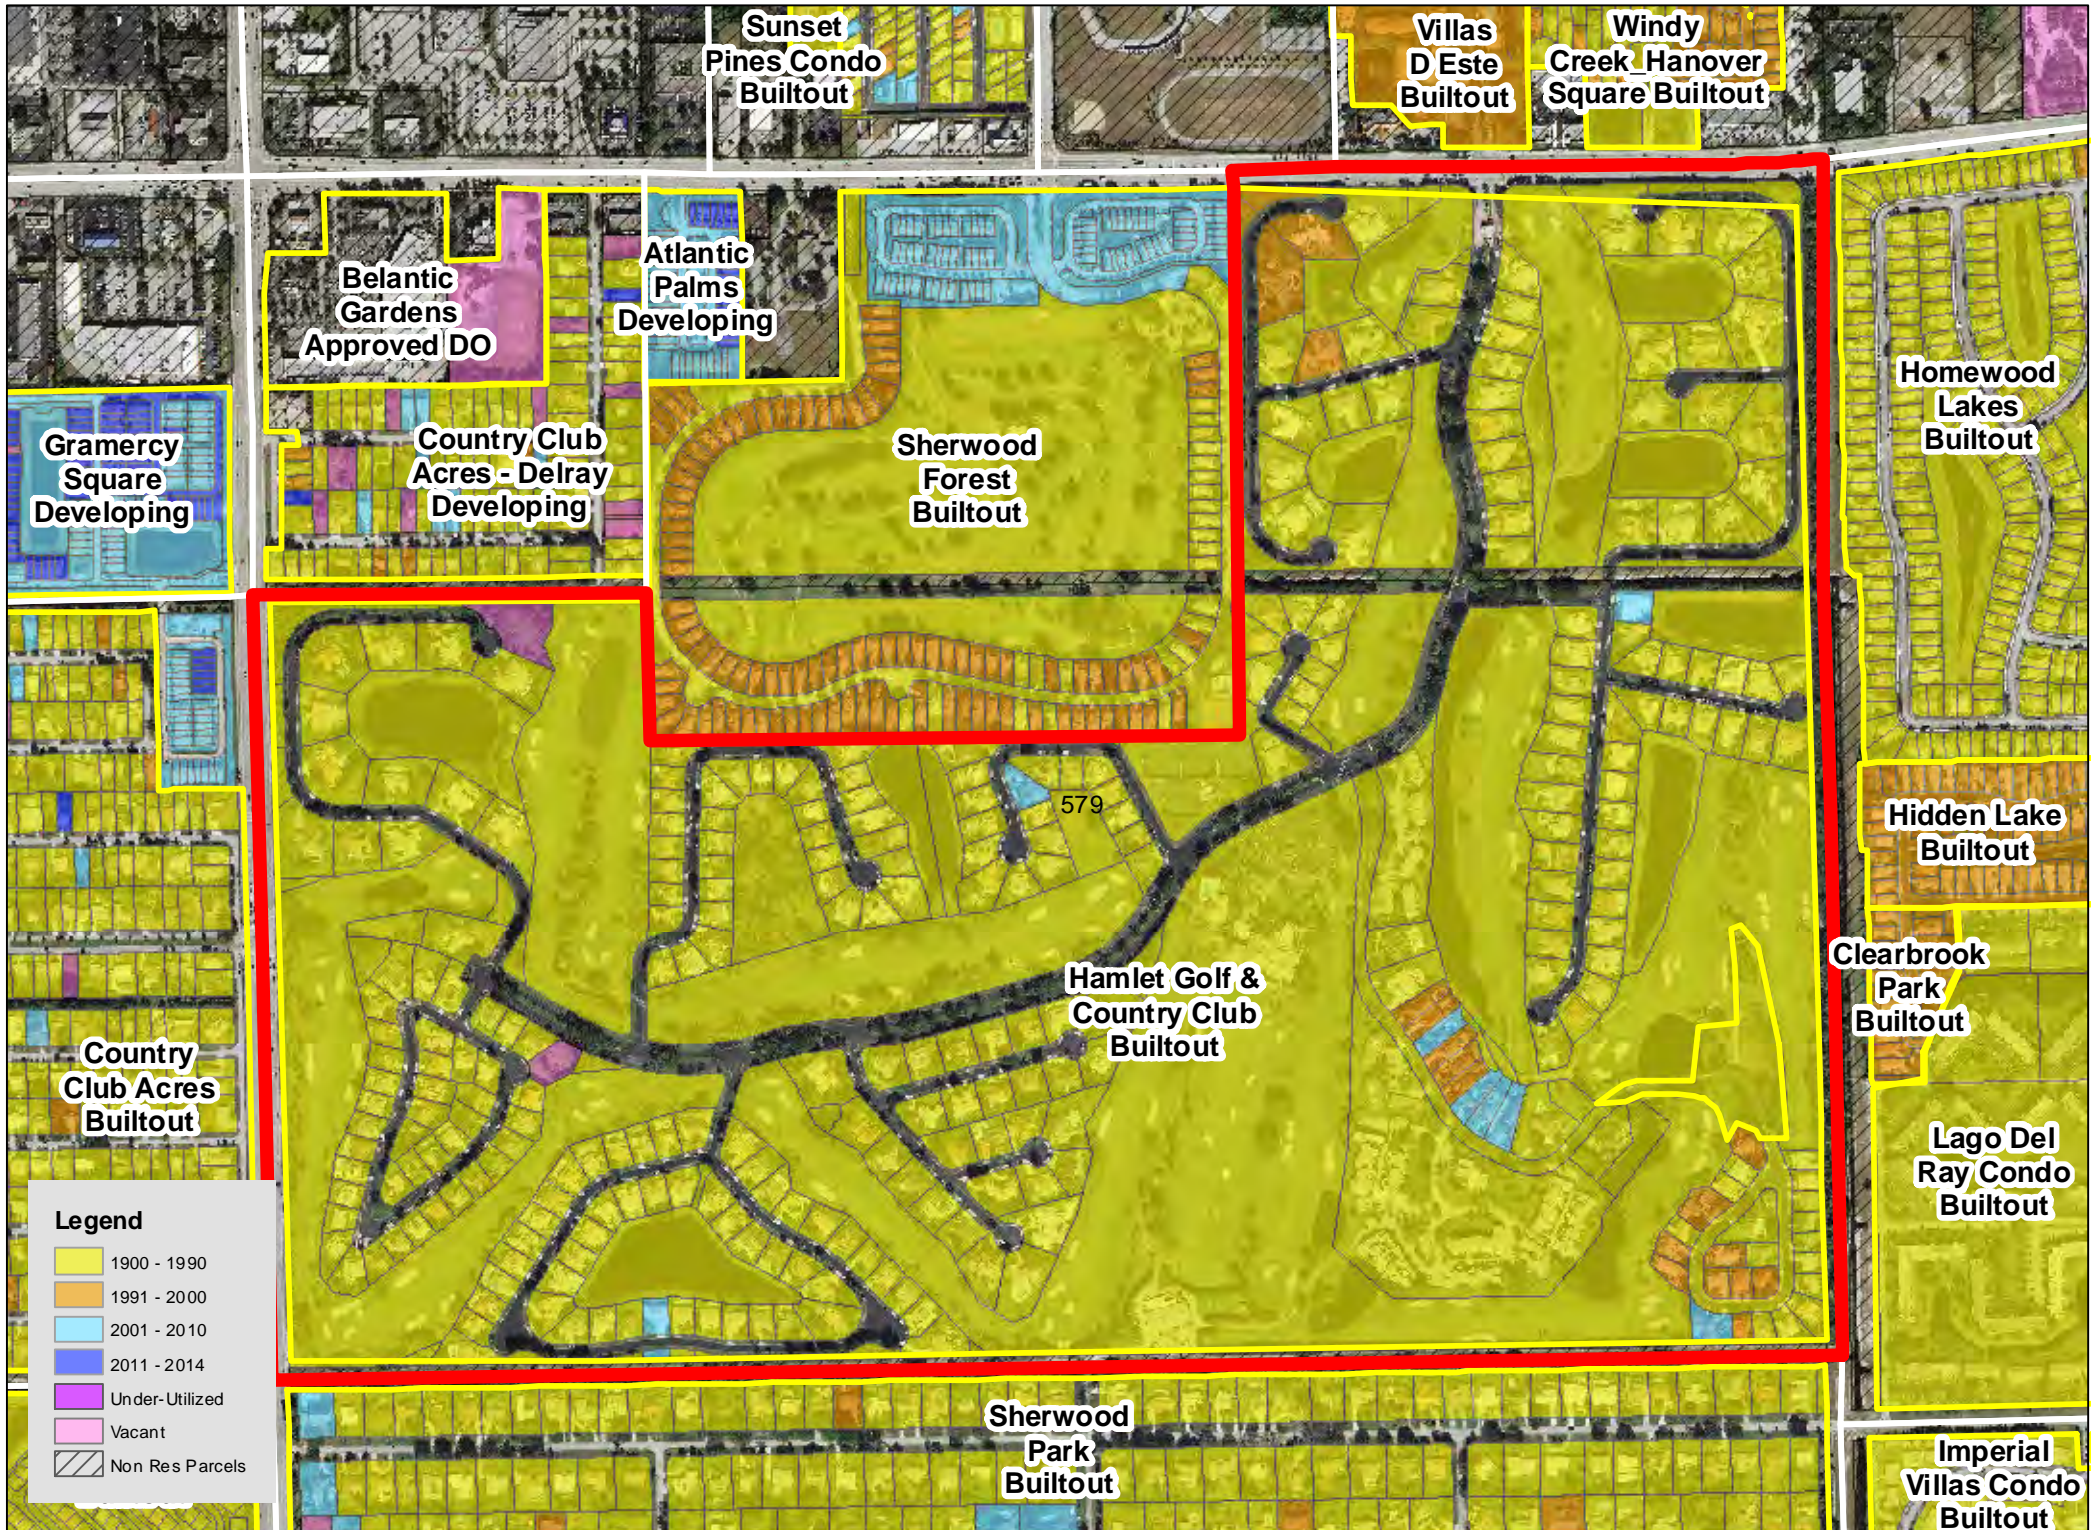

Legend

| | |
|------------|-----------------|
| Yellow | 1900 - 1990 |
| Orange | 1991 - 2000 |
| Light Blue | 2001 - 2010 |
| Dark Blue | 2011 - 2014 |
| Purple | Under-Utilized |
| Pink | Vacant |
| Hatched | Non Res Parcels |

TAZ 594

Patch Reef
Estates
Builtout

Millpond Timbercreek
Builtout

Legend

- 1900 - 1990
- 1991 - 2000
- 2001 - 2010
- 2011 - 2014
- Under-Utilized
- Vacant
- Non Res Parcels

Boca Raton
Bath & Tennis
Club Builtout

TAZ 640

TAZ 651

Boca Raton
Square
Buitout

TAZ 718

TAZ 744

TAZ 746

TAZ 747

TAZ 750