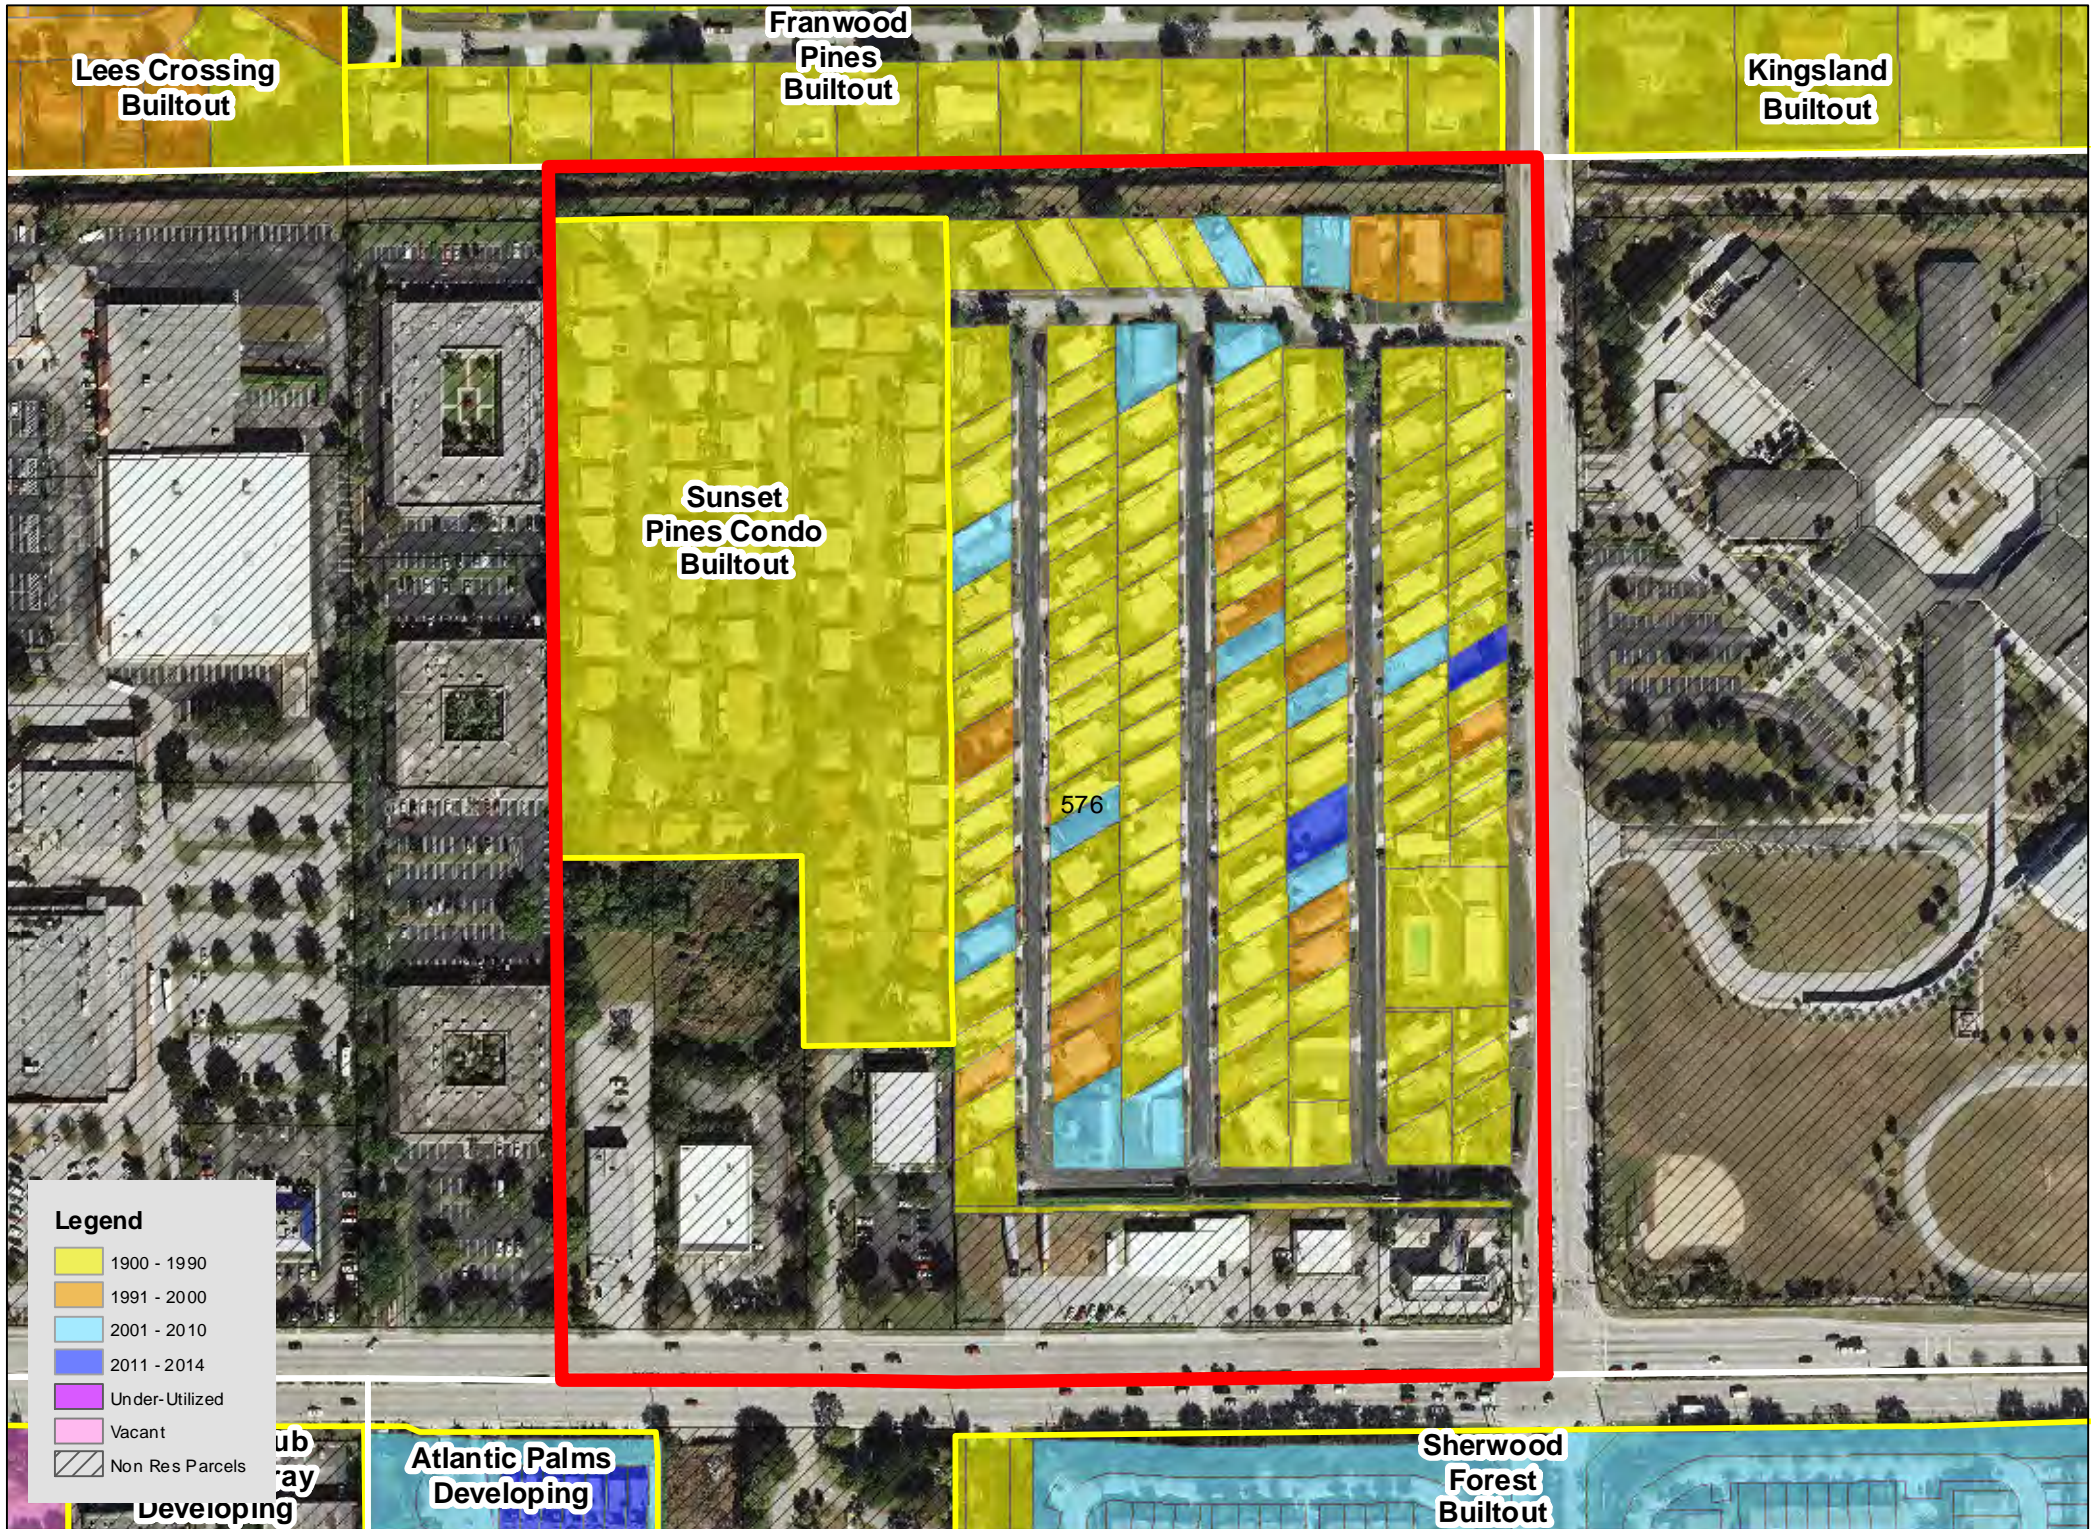

Legend

| | |
|------------|-----------------|
| Yellow | 1900 - 1990 |
| Orange | 1991 - 2000 |
| Light Blue | 2001 - 2010 |
| Dark Blue | 2011 - 2014 |
| Purple | Under-Utilized |
| Pink | Vacant |
| Hatched | Non Res Parcels |

TAZ 594

Patch Reef
Estates
Builtout

Millpond Timbercreek
Builtout

Legend

- 1900 - 1990
- 1991 - 2000
- 2001 - 2010
- 2011 - 2014
- Under-Utilized
- Vacant
- Non Res Parcels

Boca Raton
Bath & Tennis
Club Builtout

TAZ 640

TAZ 651

Boca Raton
Square
Buitout

TAZ 718

TAZ 744

TAZ 746

TAZ 747

TAZ 750