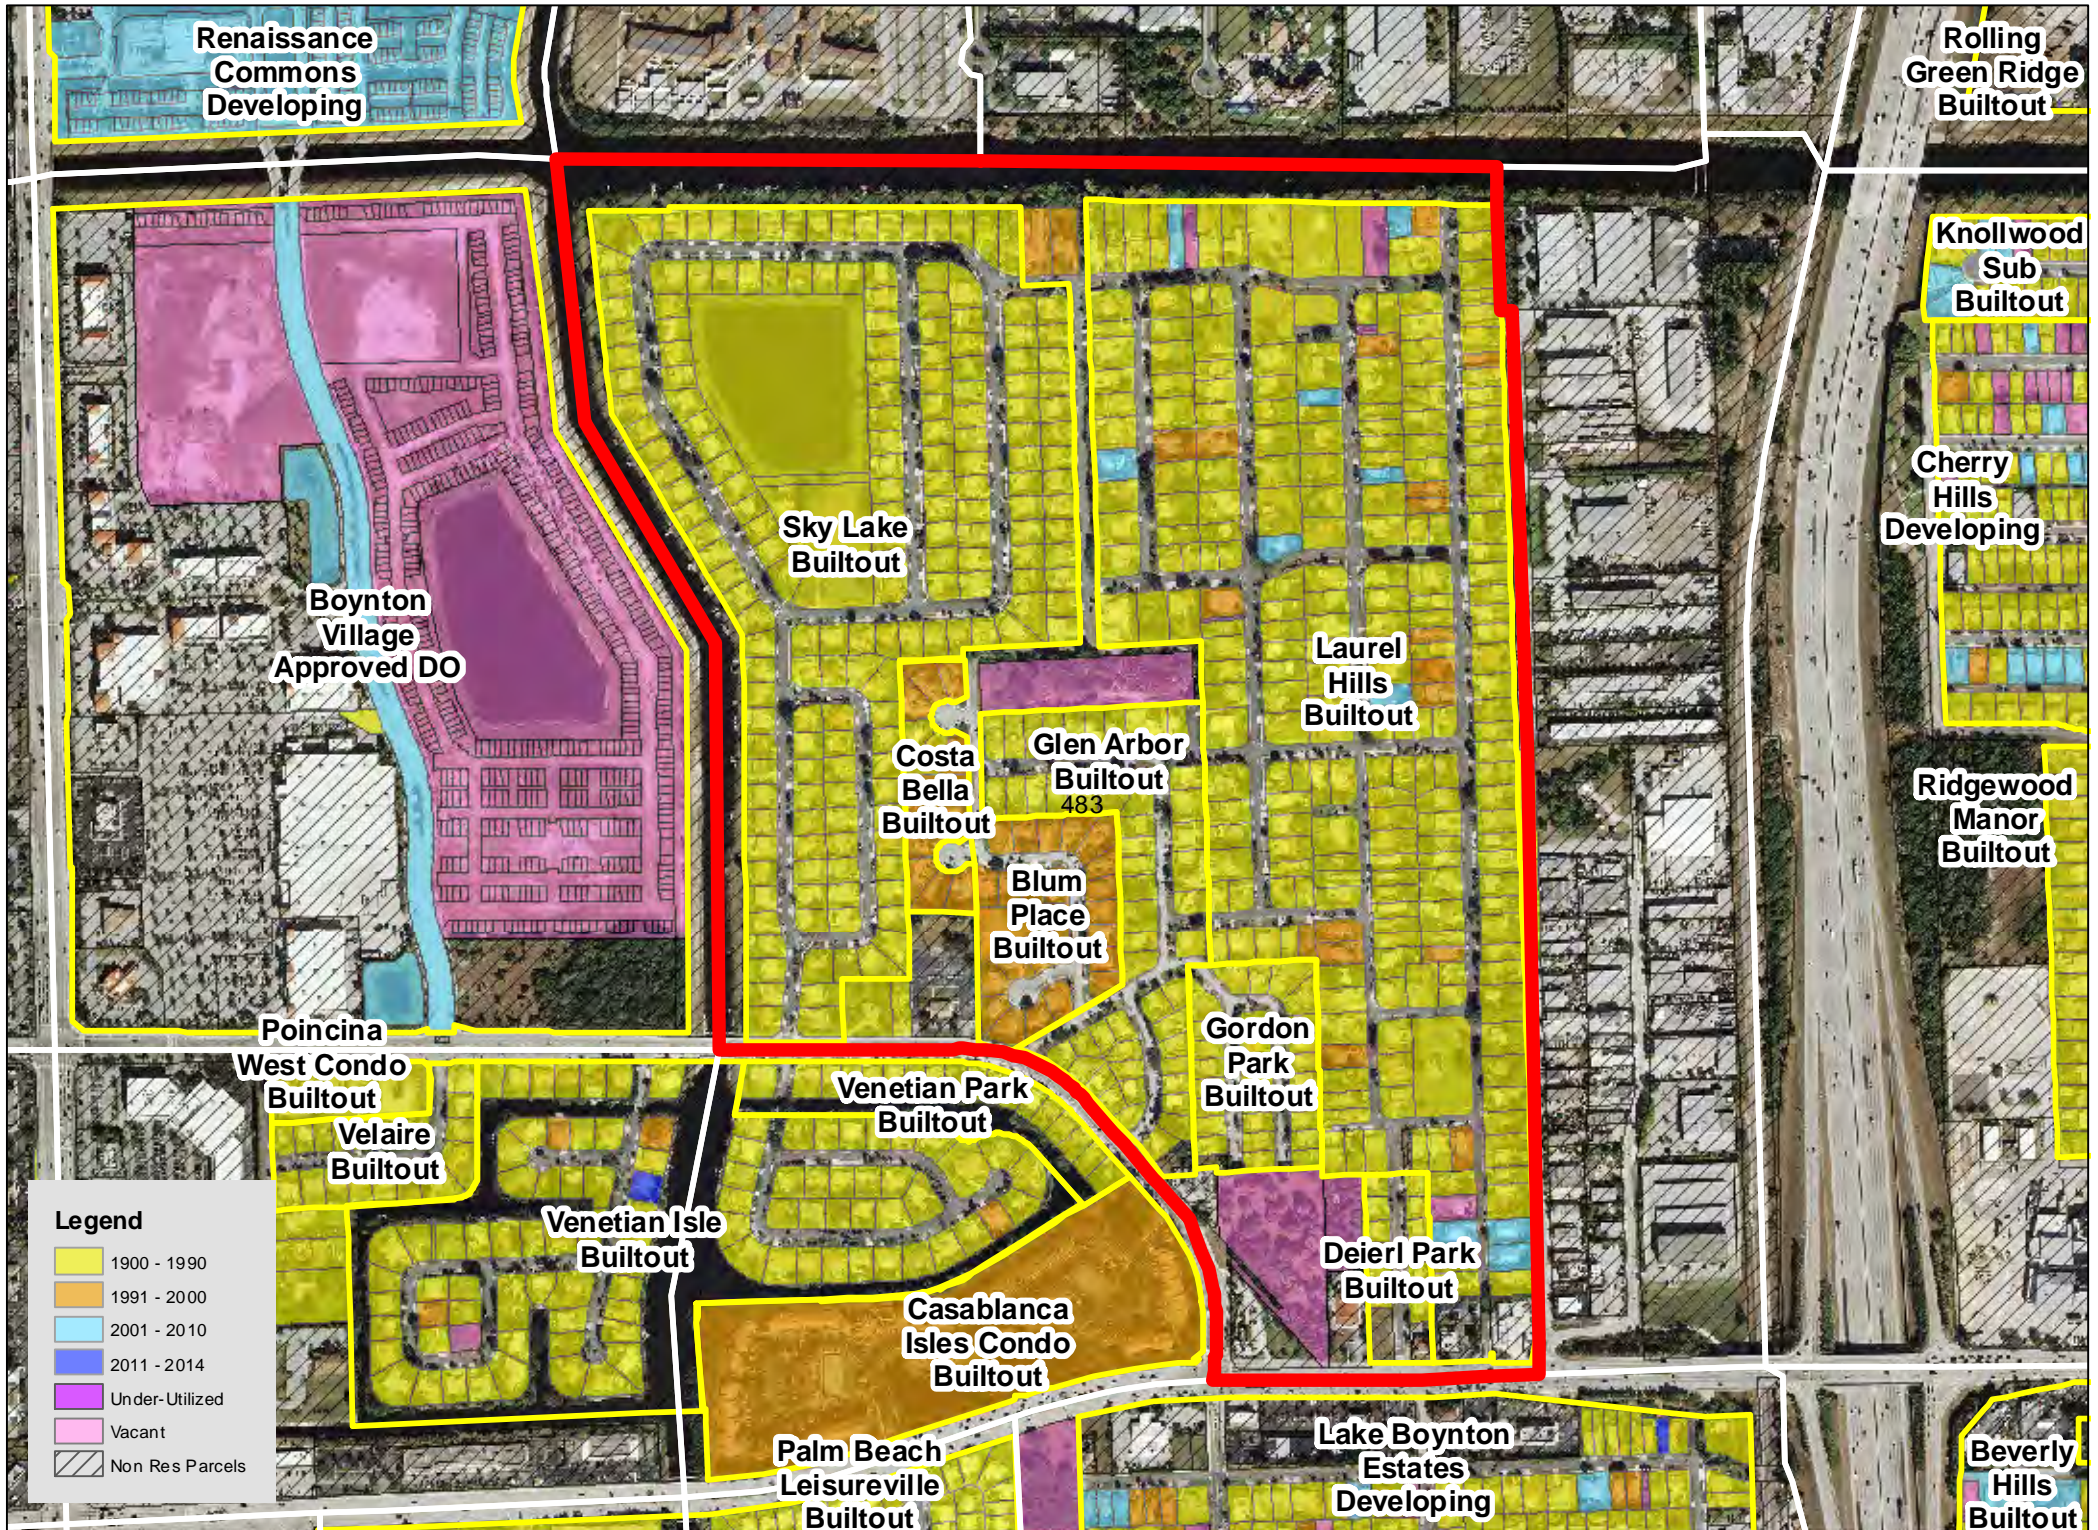

TAZ 402

TAZ 403

TAZ 407

TAZ 416

TAZ 453

TAZ 455

TAZ 480

TAZ 485

Legend

| | |
|------------|-----------------|
| Yellow | 1900 - 1990 |
| Orange | 1991 - 2000 |
| Light Blue | 2001 - 2010 |
| Dark Blue | 2011 - 2014 |
| Purple | Under-Utilized |
| Pink | Vacant |
| Hatched | Non Res Parcels |

TAZ 594

Patch Reef
Estates
Builtout

Millpond Timbercreek
Builtout

Legend

- 1900 - 1990
- 1991 - 2000
- 2001 - 2010
- 2011 - 2014
- Under-Utilized
- Vacant
- Non Res Parcels

Boca Raton
Bath & Tennis
Club Builtout

TAZ 640

TAZ 651

Boca Raton
Square
Buitout

TAZ 718

TAZ 744

TAZ 746

TAZ 747

TAZ 750