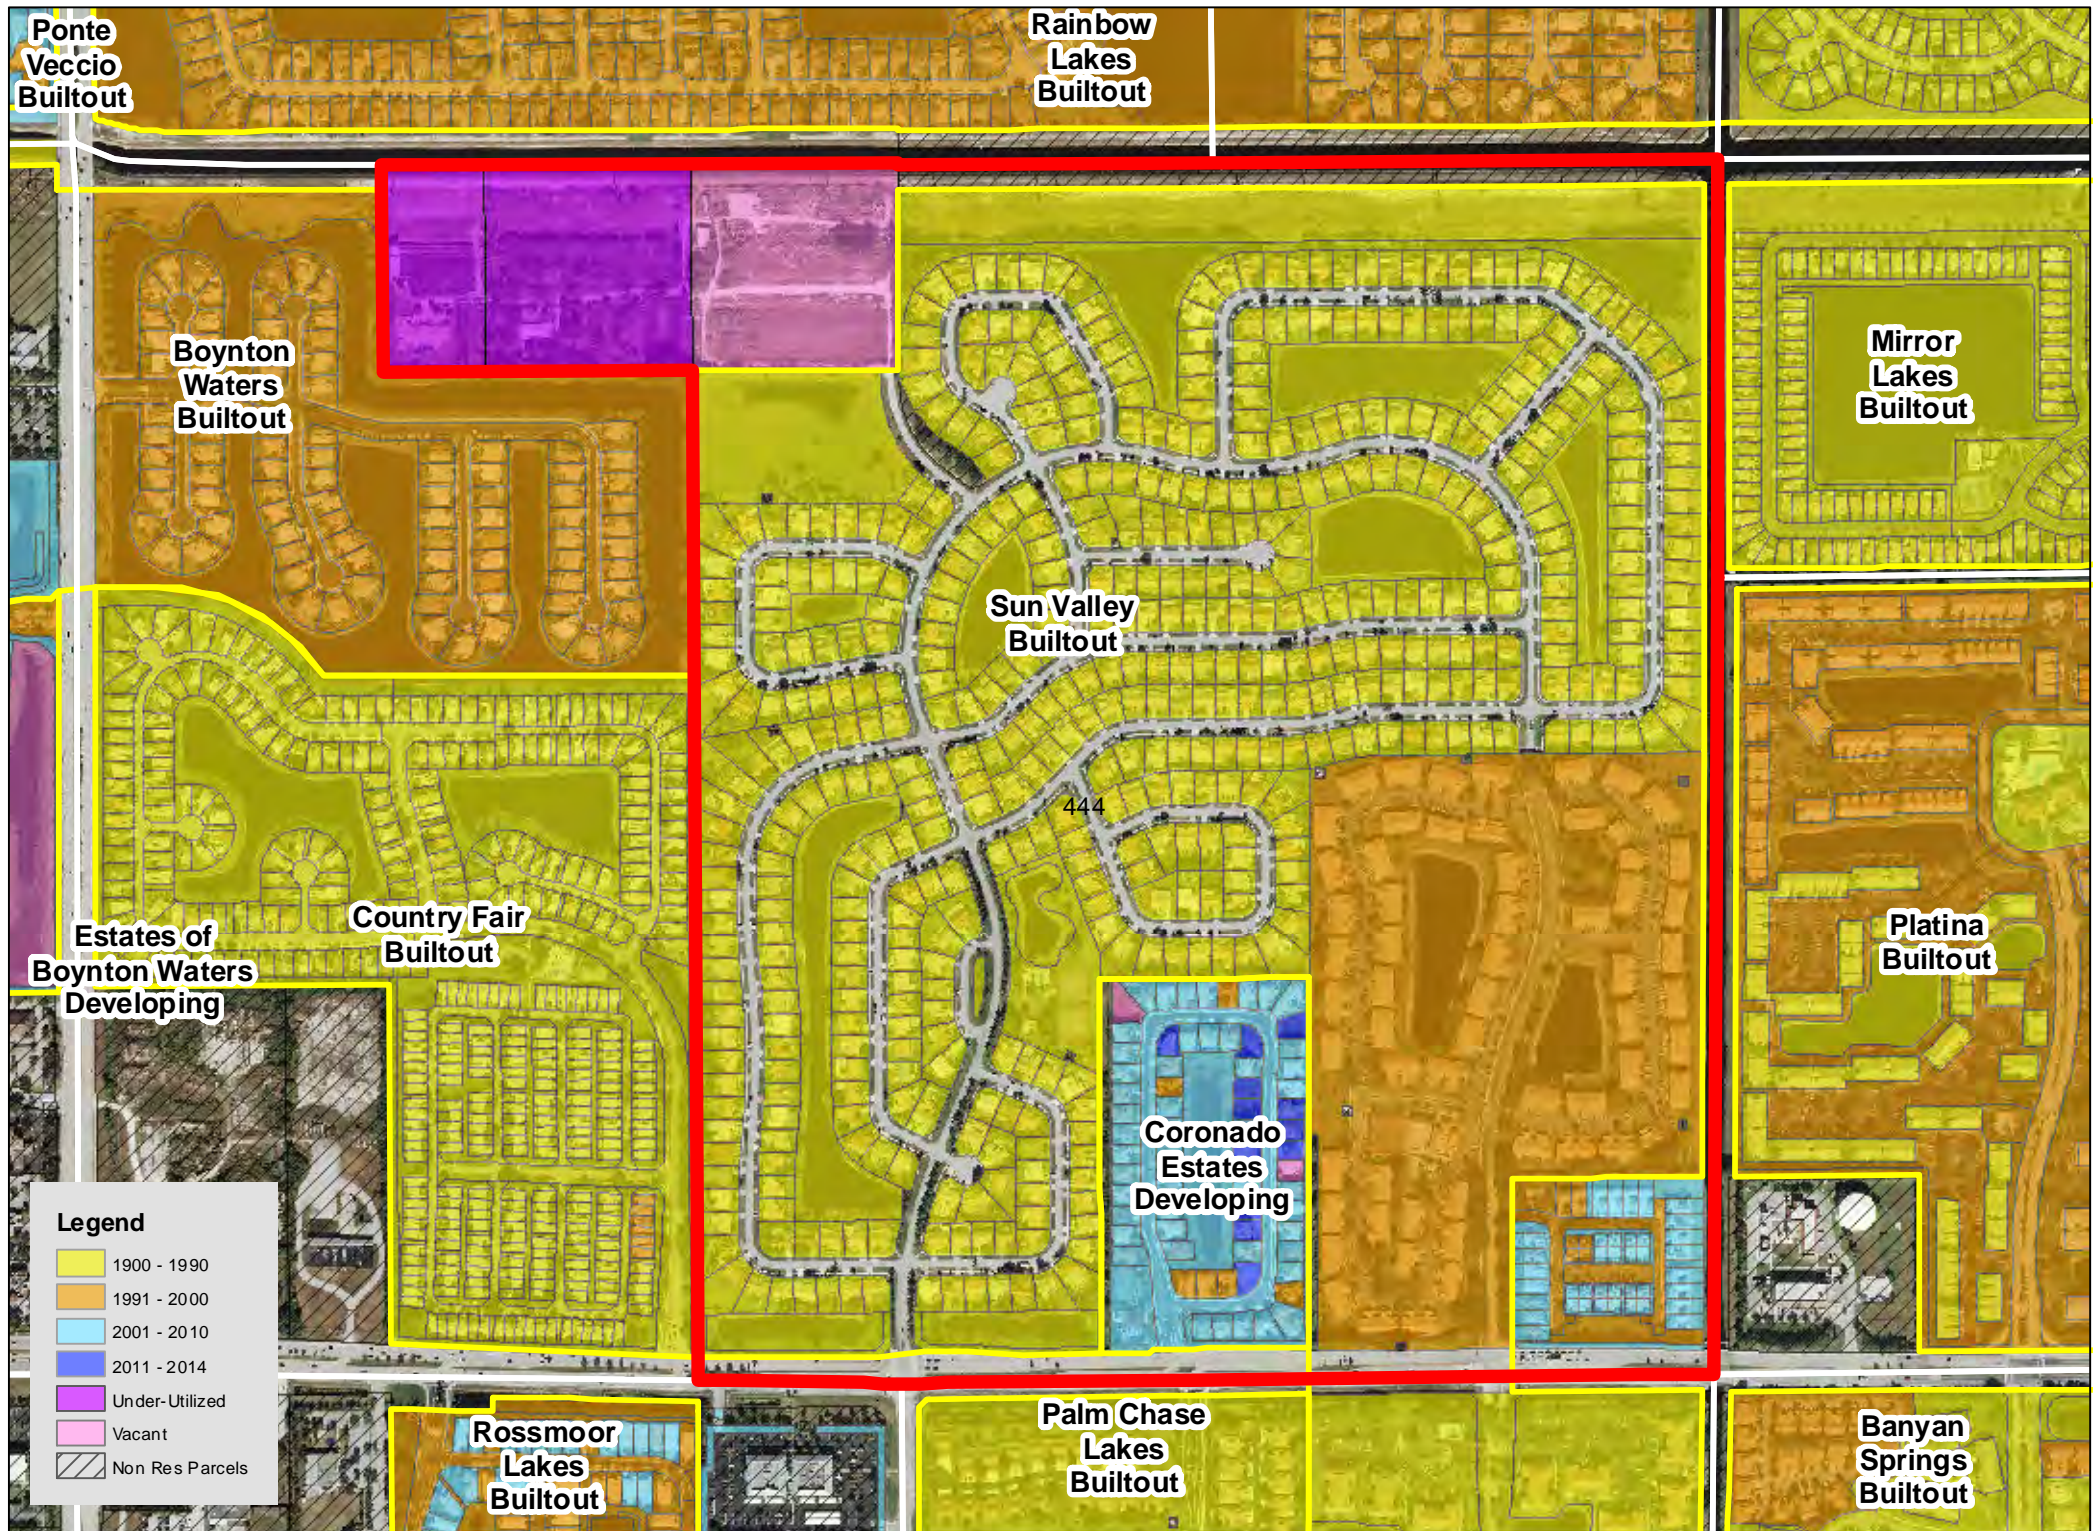

TAZ 402

TAZ 403

TAZ 407

TAZ 416

TAZ 453

TAZ 455

TAZ 480

TAZ 485

Legend

| | |
|------------|-----------------|
| Yellow | 1900 - 1990 |
| Orange | 1991 - 2000 |
| Light Blue | 2001 - 2010 |
| Dark Blue | 2011 - 2014 |
| Purple | Under-Utilized |
| Pink | Vacant |
| Hatched | Non Res Parcels |

TAZ 594

Patch Reef
Estates
Builtout

Millpond Timbercreek
Builtout

Legend

- 1900 - 1990
- 1991 - 2000
- 2001 - 2010
- 2011 - 2014
- Under-Utilized
- Vacant
- Non Res Parcels

Boca Raton
Bath & Tennis
Club Builtout

TAZ 640

TAZ 651

Boca Raton
Square
Buitout

TAZ 718

TAZ 744

TAZ 746

TAZ 747

TAZ 750