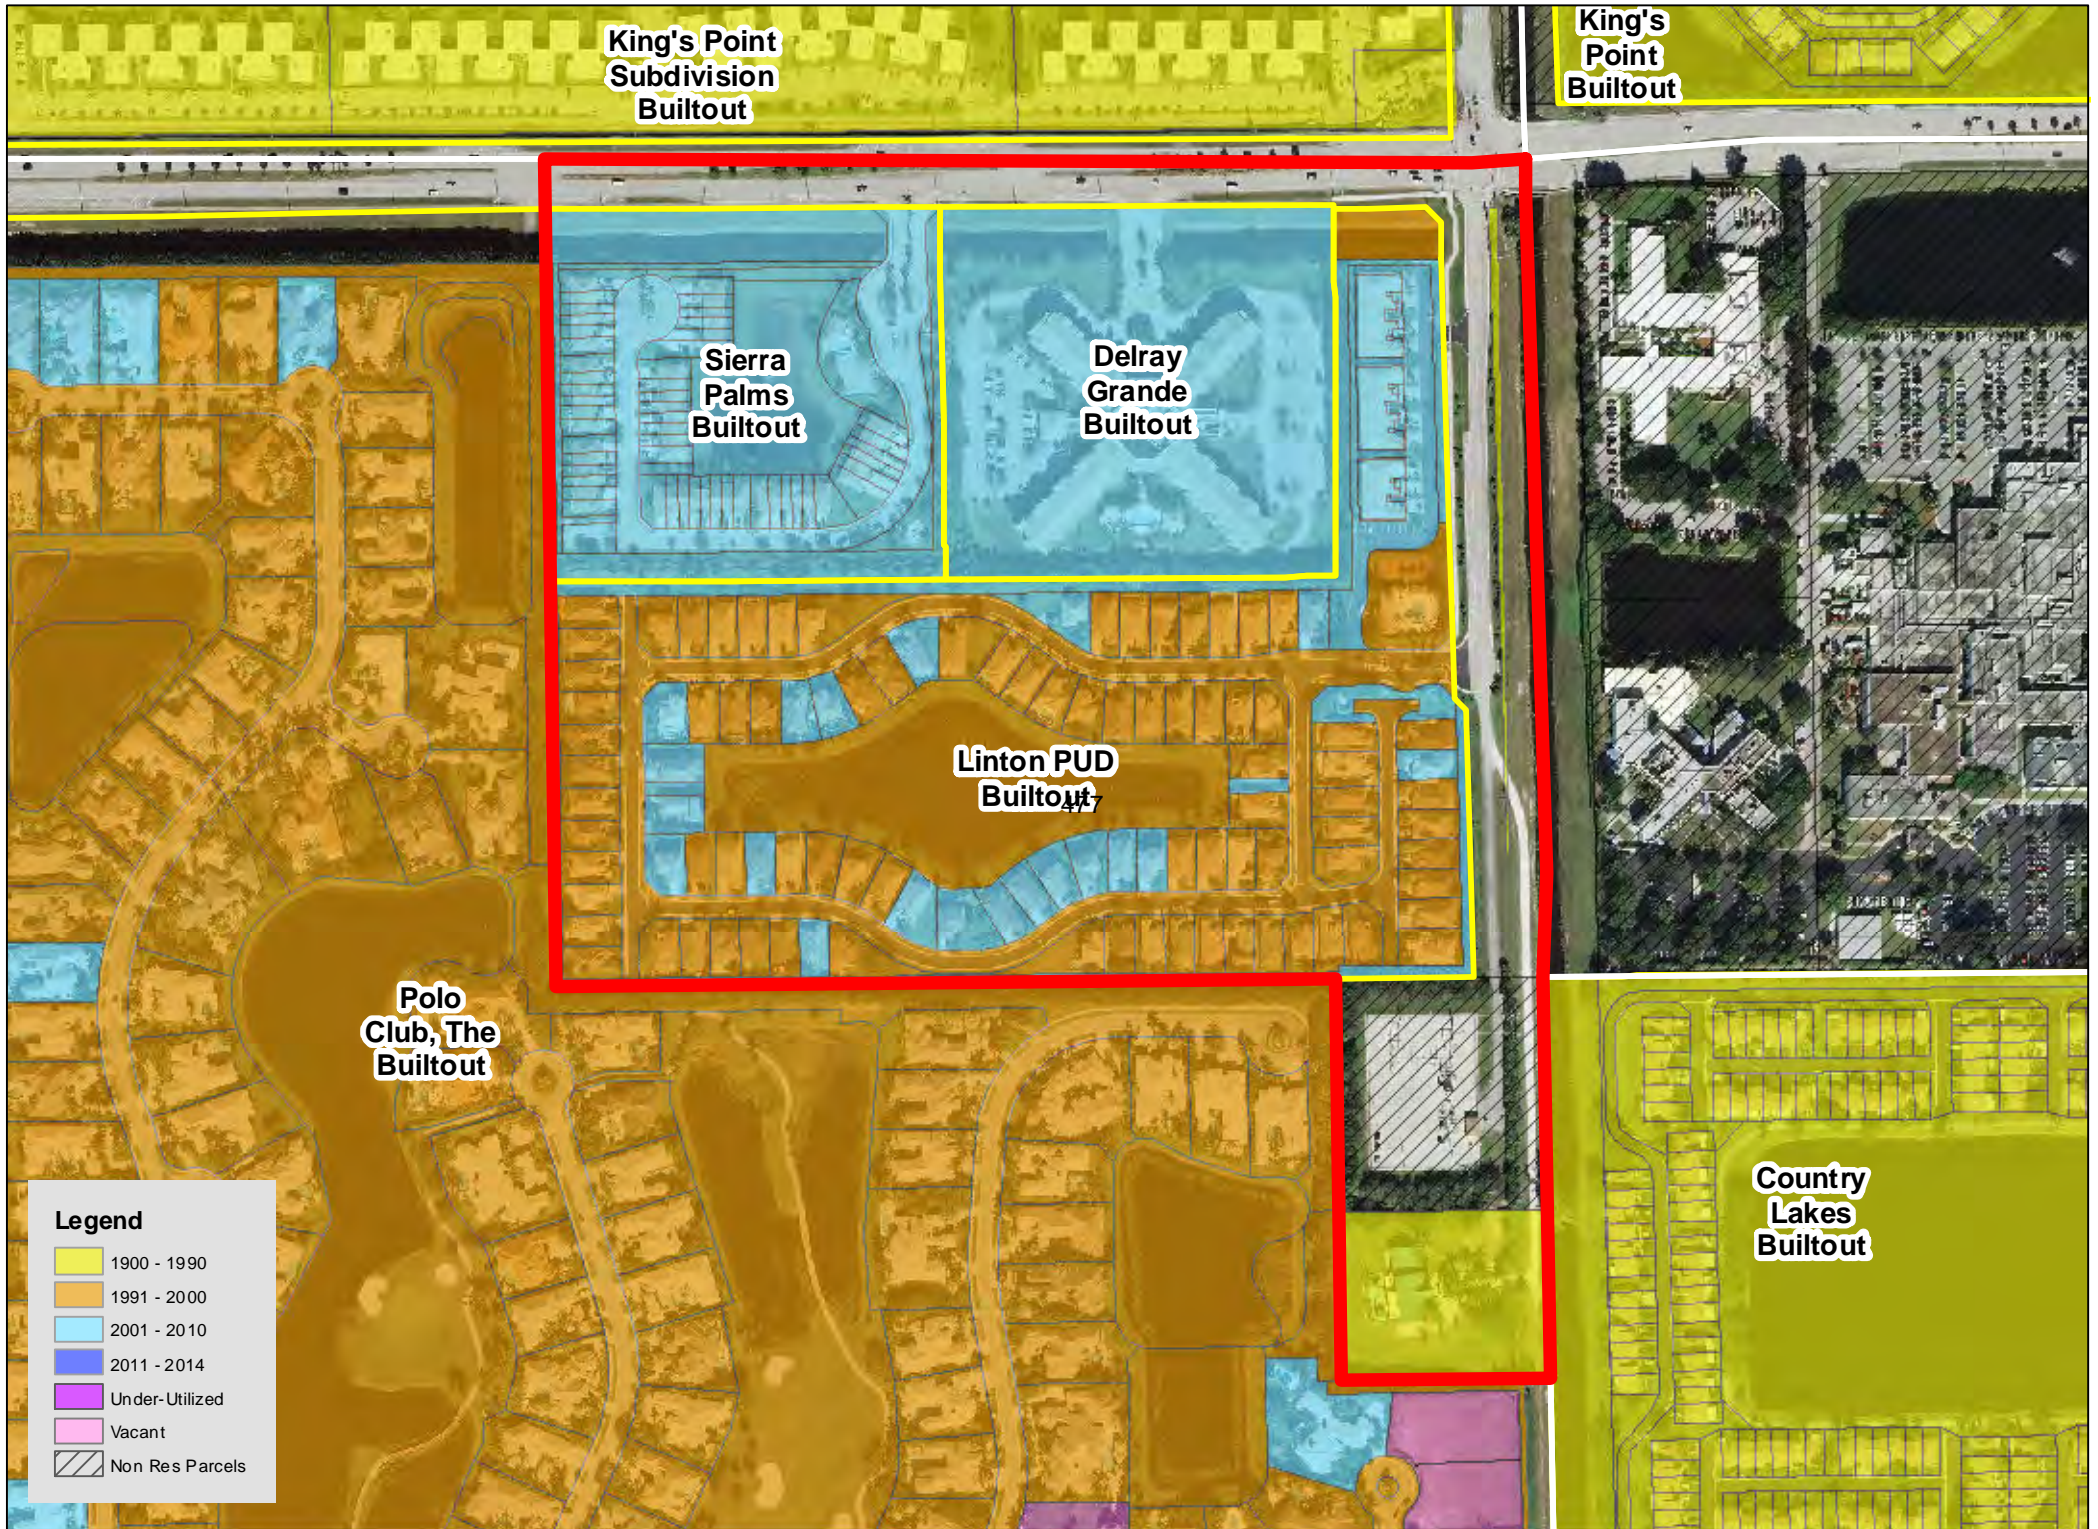

TAZ 402

TAZ 403

TAZ 407

TAZ 416

TAZ 453

TAZ 455

TAZ 480

TAZ 485

Legend

| | |
|------------|-----------------|
| Yellow | 1900 - 1990 |
| Orange | 1991 - 2000 |
| Light Blue | 2001 - 2010 |
| Dark Blue | 2011 - 2014 |
| Purple | Under-Utilized |
| Pink | Vacant |
| Hatched | Non Res Parcels |

TAZ 594

Patch Reef
Estates
Builtout

Millpond Timbercreek
Builtout

Legend

- 1900 - 1990
- 1991 - 2000
- 2001 - 2010
- 2011 - 2014
- Under-Utilized
- Vacant
- Non Res Parcels

Boca Raton
Bath & Tennis
Club Builtout

TAZ 640

TAZ 651

Boca Raton
Square
Buitout

TAZ 718

TAZ 744

TAZ 746

TAZ 747

TAZ 750