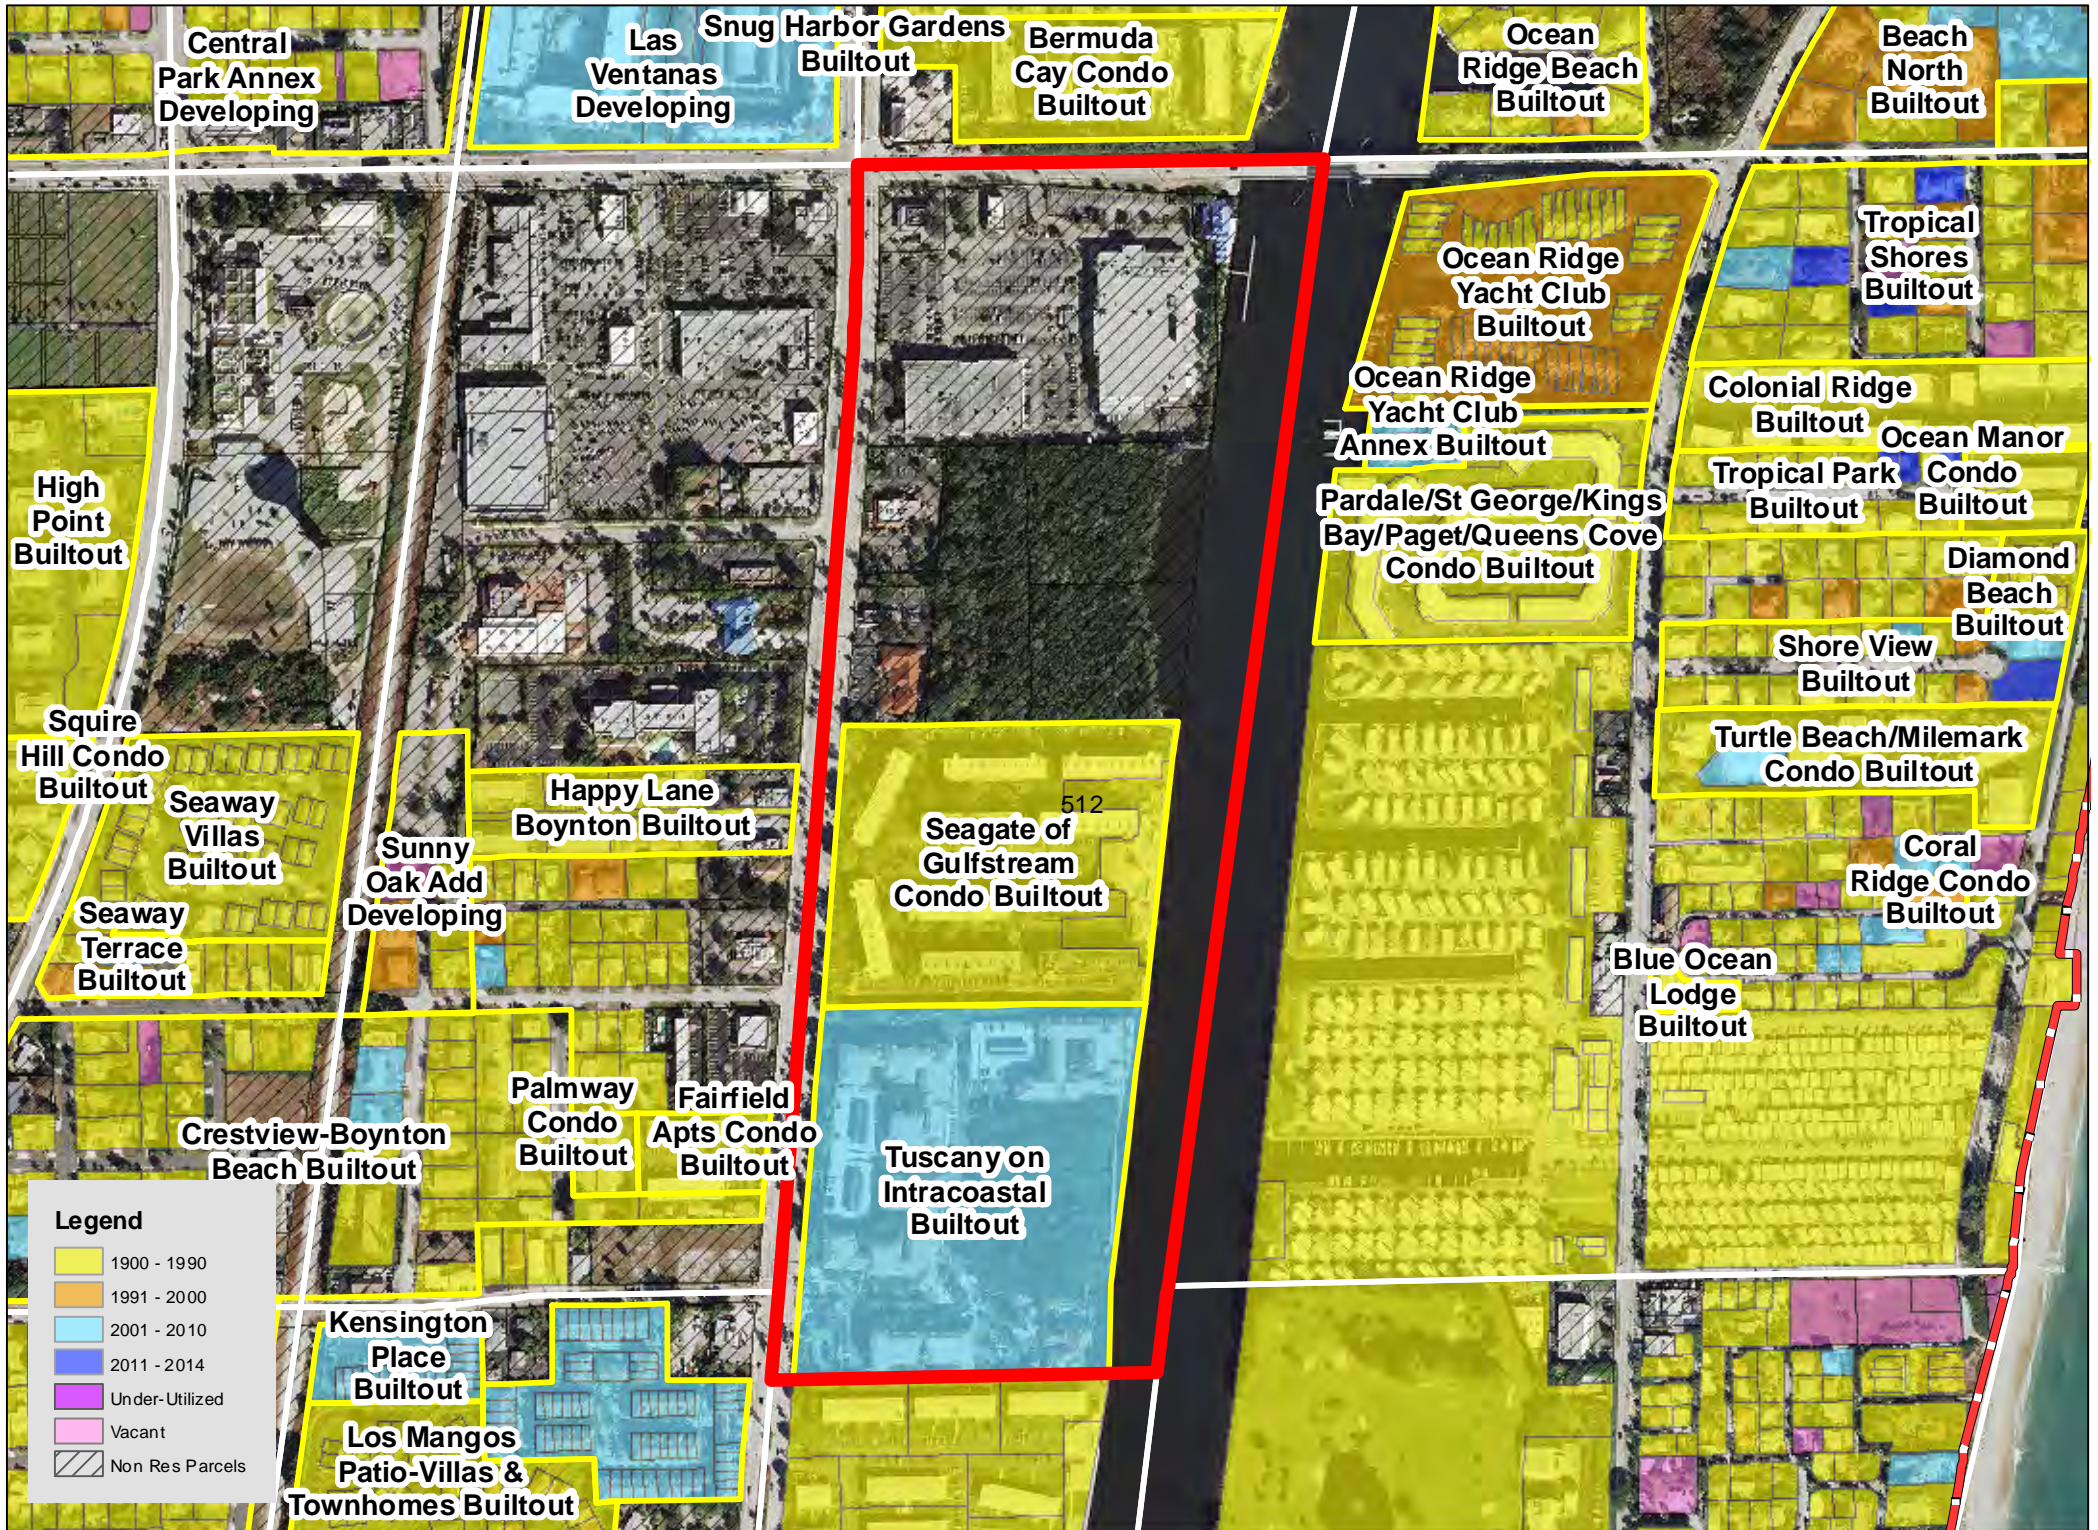

TAZ 402

TAZ 403

TAZ 407

TAZ 416

TAZ 453

TAZ 455

TAZ 480

TAZ 485

Legend

| | |
|------------|-----------------|
| Yellow | 1900 - 1990 |
| Orange | 1991 - 2000 |
| Light Blue | 2001 - 2010 |
| Dark Blue | 2011 - 2014 |
| Purple | Under-Utilized |
| Pink | Vacant |
| Hatched | Non Res Parcels |

TAZ 594

Patch Reef
Estates
Builtout

Millpond Timbercreek
Builtout

Legend

- 1900 - 1990
- 1991 - 2000
- 2001 - 2010
- 2011 - 2014
- Under-Utilized
- Vacant
- Non Res Parcels

Boca Raton
Bath & Tennis
Club Builtout

TAZ 640

TAZ 651

Boca Raton
Square
Buitout

TAZ 718

TAZ 744

TAZ 746

TAZ 747

TAZ 750