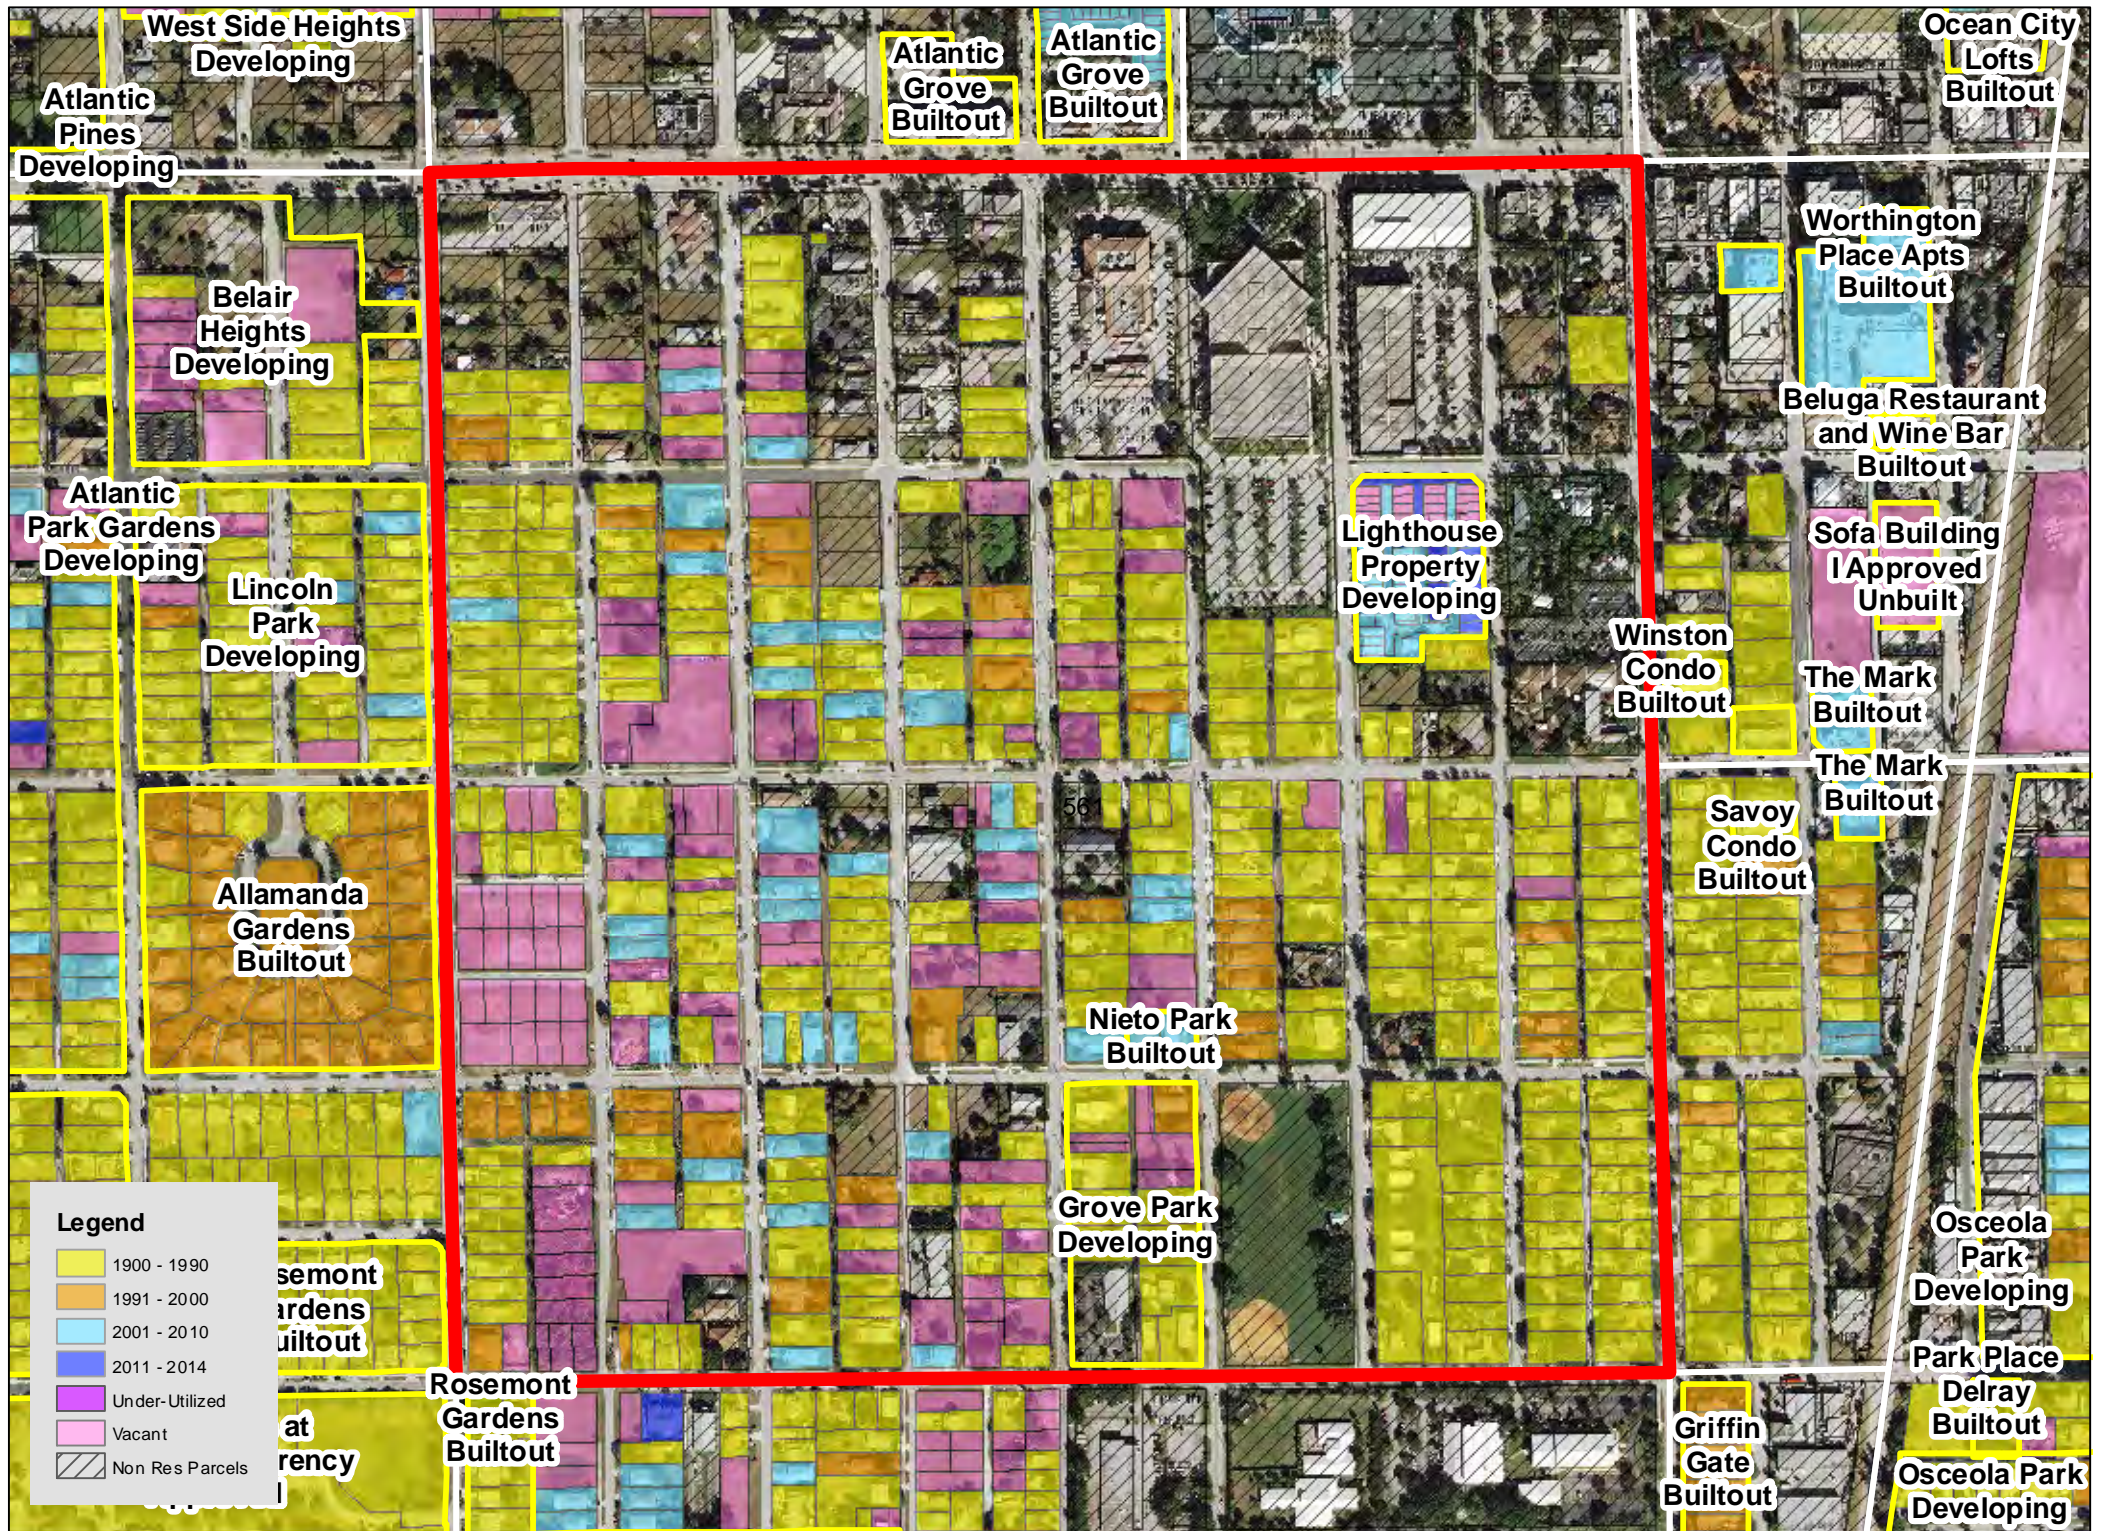

TAZ 402

TAZ 403

TAZ 407

TAZ 416

TAZ 453

TAZ 455

TAZ 480

TAZ 485

Legend

| | |
|------------|-----------------|
| Yellow | 1900 - 1990 |
| Orange | 1991 - 2000 |
| Light Blue | 2001 - 2010 |
| Dark Blue | 2011 - 2014 |
| Purple | Under-Utilized |
| Pink | Vacant |
| Hatched | Non Res Parcels |

TAZ 594

Patch Reef
Estates
Builtout

Millpond Timbercreek
Builtout

Legend

- 1900 - 1990
- 1991 - 2000
- 2001 - 2010
- 2011 - 2014
- Under-Utilized
- Vacant
- Non Res Parcels

Boca Raton
Bath & Tennis
Club Builtout

TAZ 640

TAZ 651

Boca Raton
Square
Buitout

TAZ 718

TAZ 744

TAZ 746

TAZ 747

TAZ 750