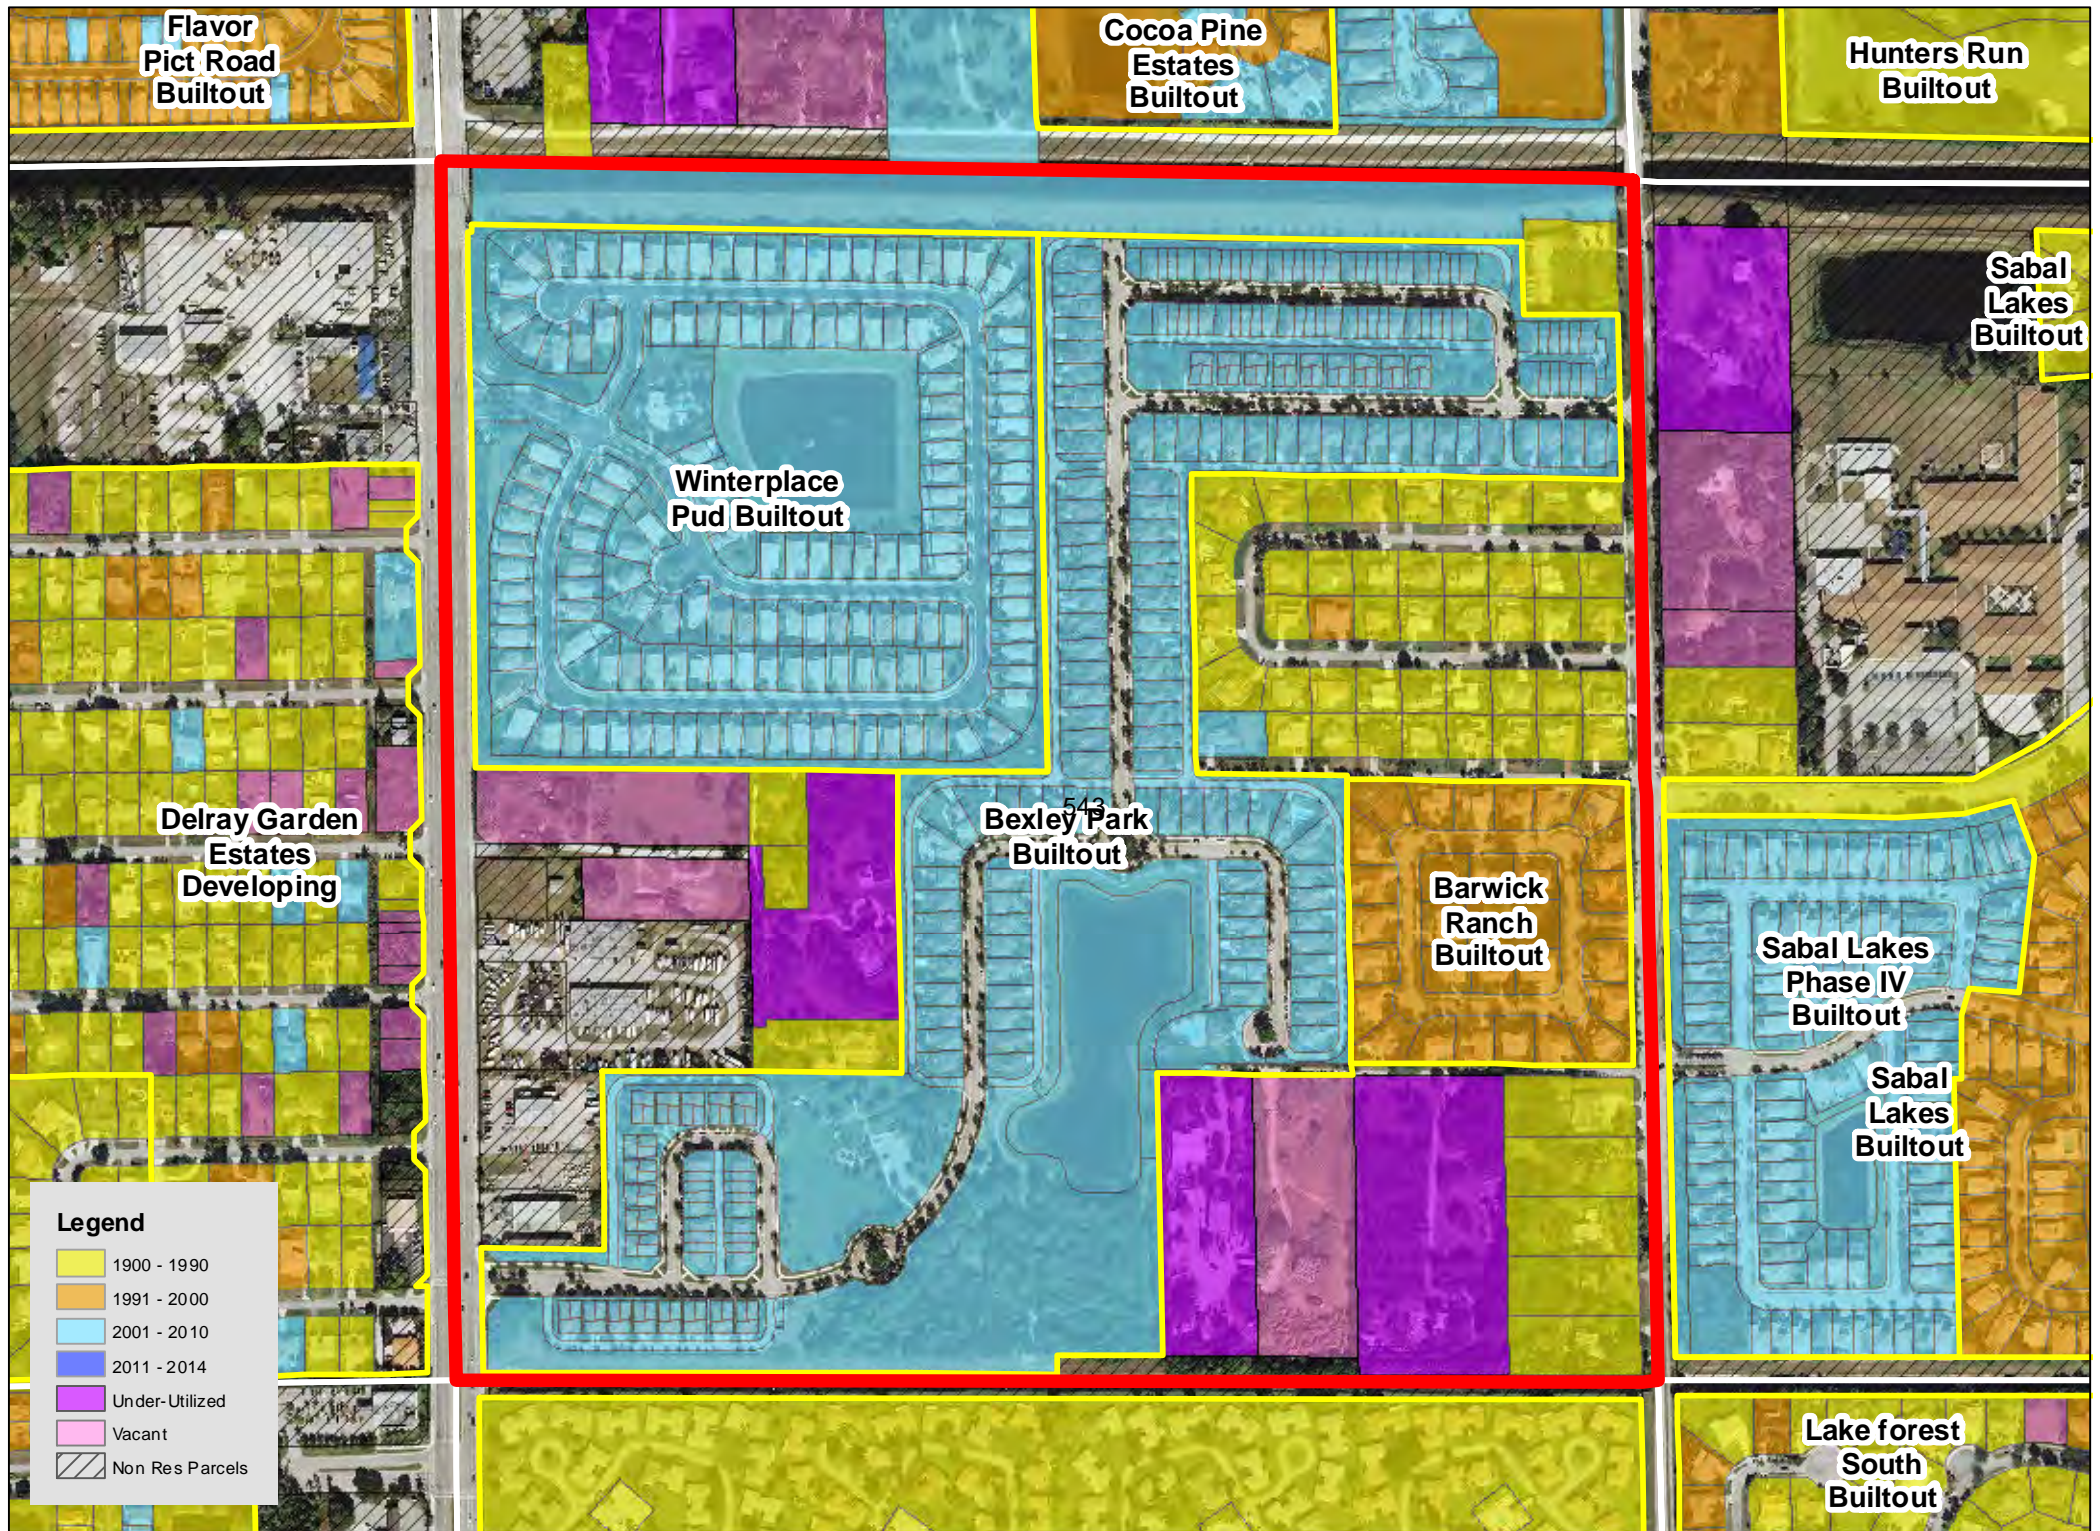

TAZ 402

TAZ 403

TAZ 407

TAZ 416

TAZ 453

TAZ 455

TAZ 480

TAZ 485

Legend

| | |
|------------|-----------------|
| Yellow | 1900 - 1990 |
| Orange | 1991 - 2000 |
| Light Blue | 2001 - 2010 |
| Dark Blue | 2011 - 2014 |
| Purple | Under-Utilized |
| Pink | Vacant |
| Hatched | Non Res Parcels |

TAZ 594

Patch Reef
Estates
Builtout

Millpond Timbercreek
Builtout

Legend

- 1900 - 1990
- 1991 - 2000
- 2001 - 2010
- 2011 - 2014
- Under-Utilized
- Vacant
- Non Res Parcels

Boca Raton
Bath & Tennis
Club Builtout

TAZ 640

TAZ 651

Boca Raton
Square
Buitout

TAZ 718

TAZ 744

TAZ 746

TAZ 747

TAZ 750