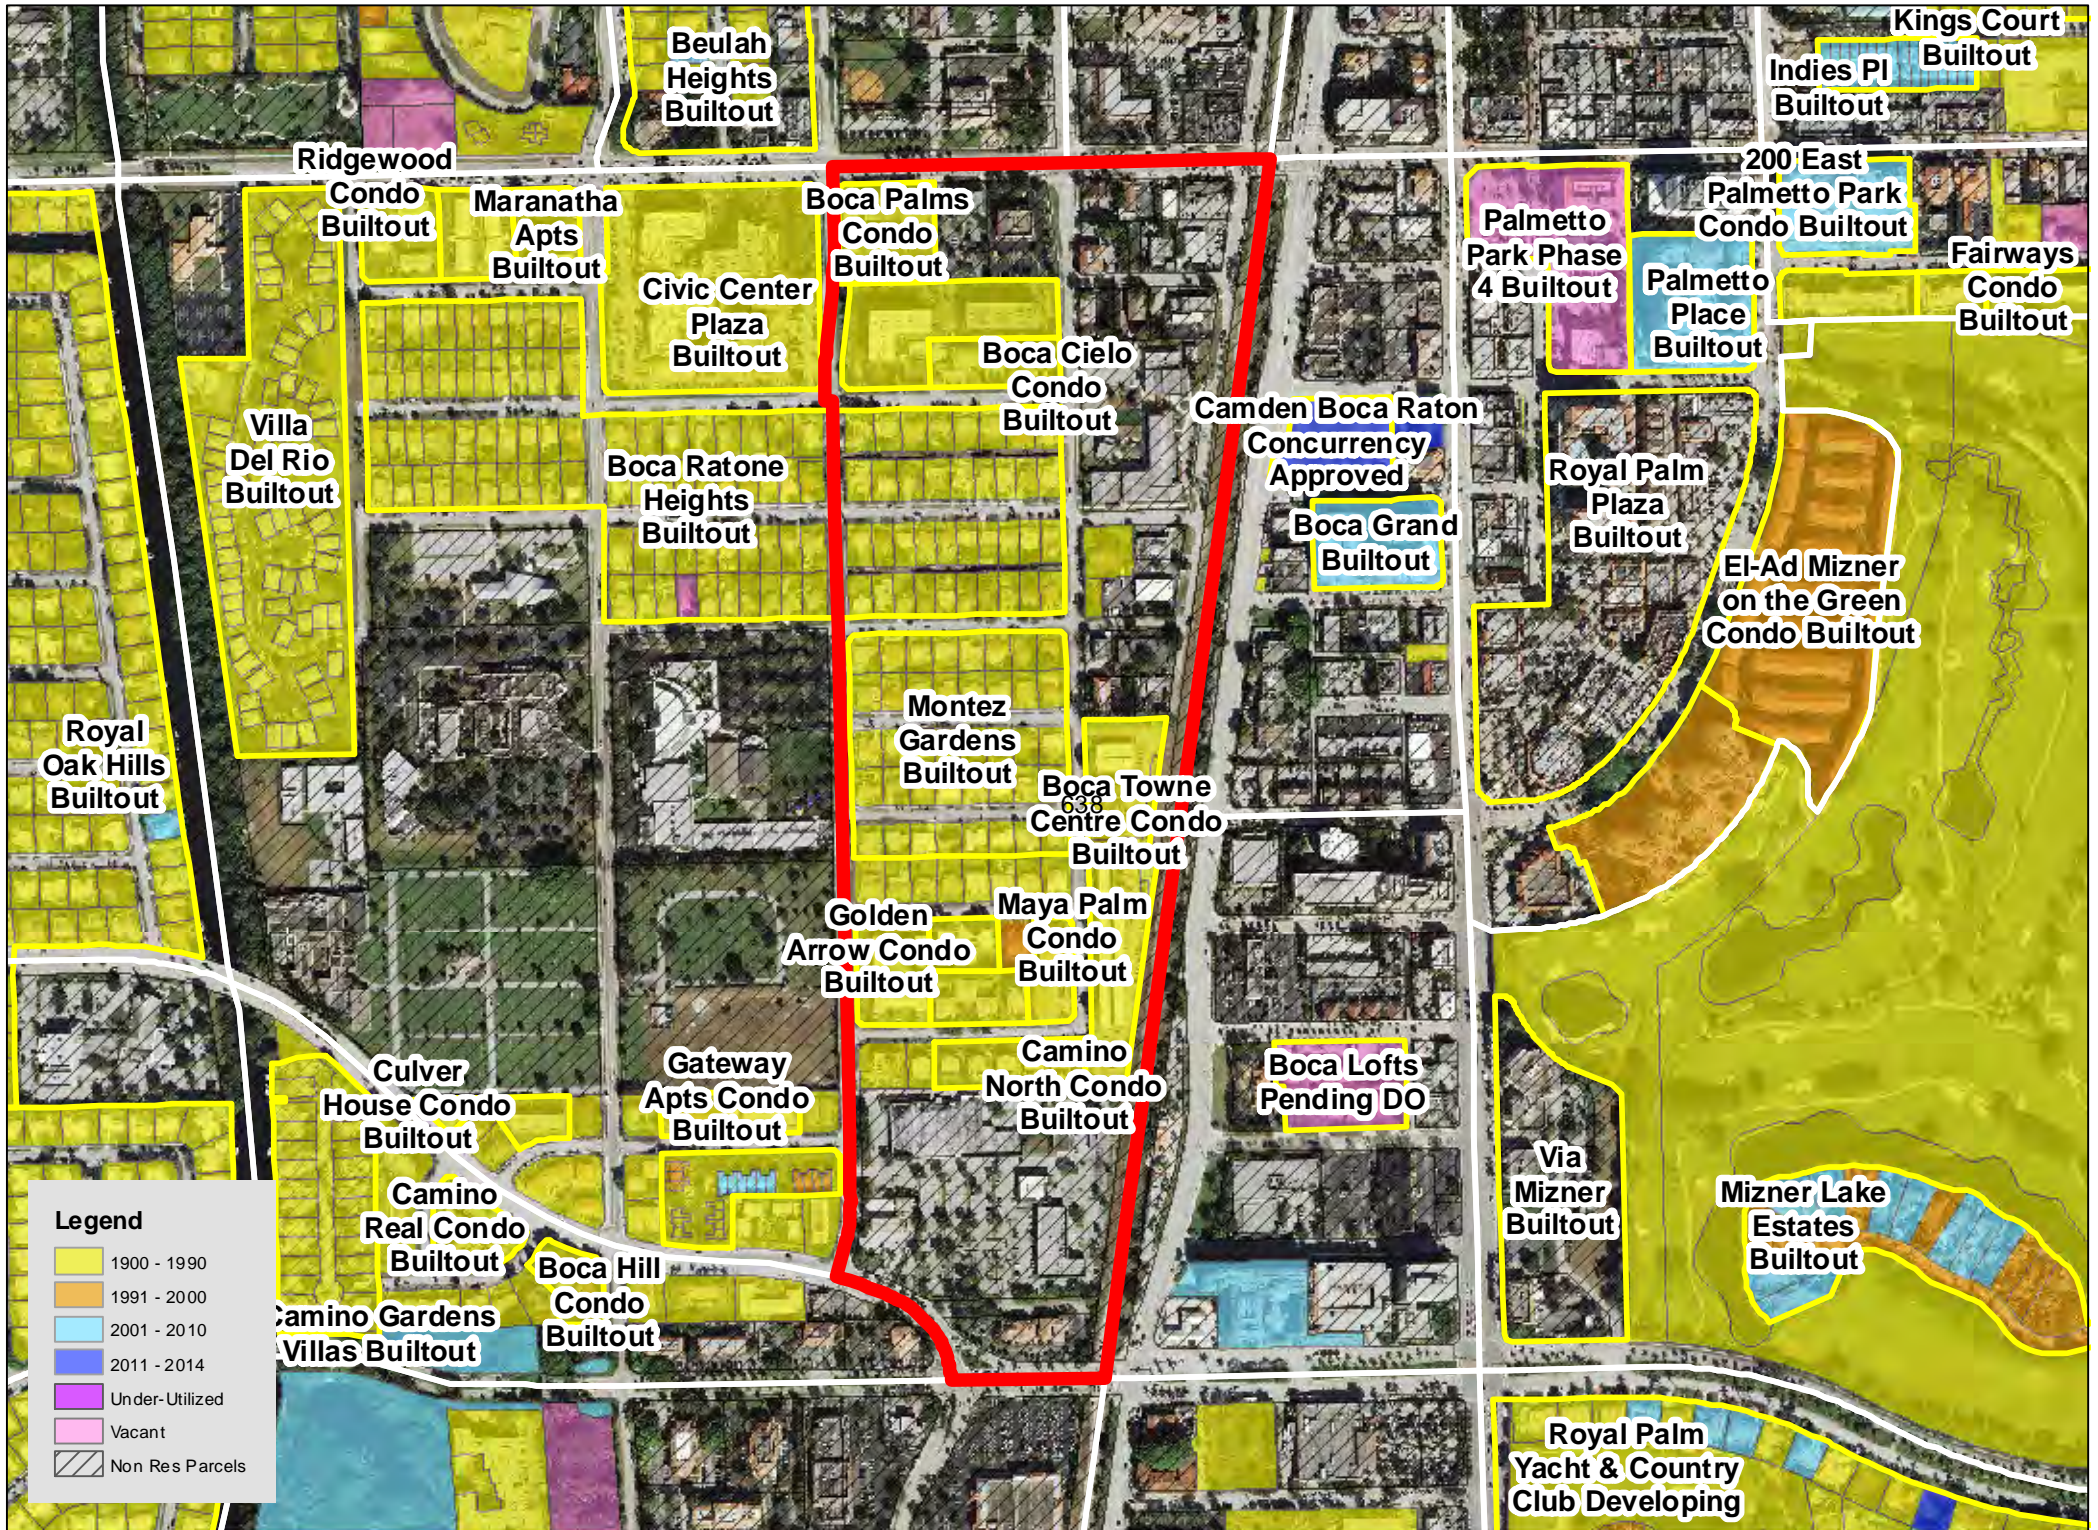

TAZ 594

Patch Reef
Estates
Builtout

Millpond Timbercreek
Builtout

Legend

- 1900 - 1990
- 1991 - 2000
- 2001 - 2010
- 2011 - 2014
- Under-Utilized
- Vacant
- Non Res Parcels

Boca Raton
Bath & Tennis
Club Builtout

TAZ 640

TAZ 651

Boca Raton
Square
Buitout

TAZ 718

TAZ 744

TAZ 746

TAZ 747

TAZ 750