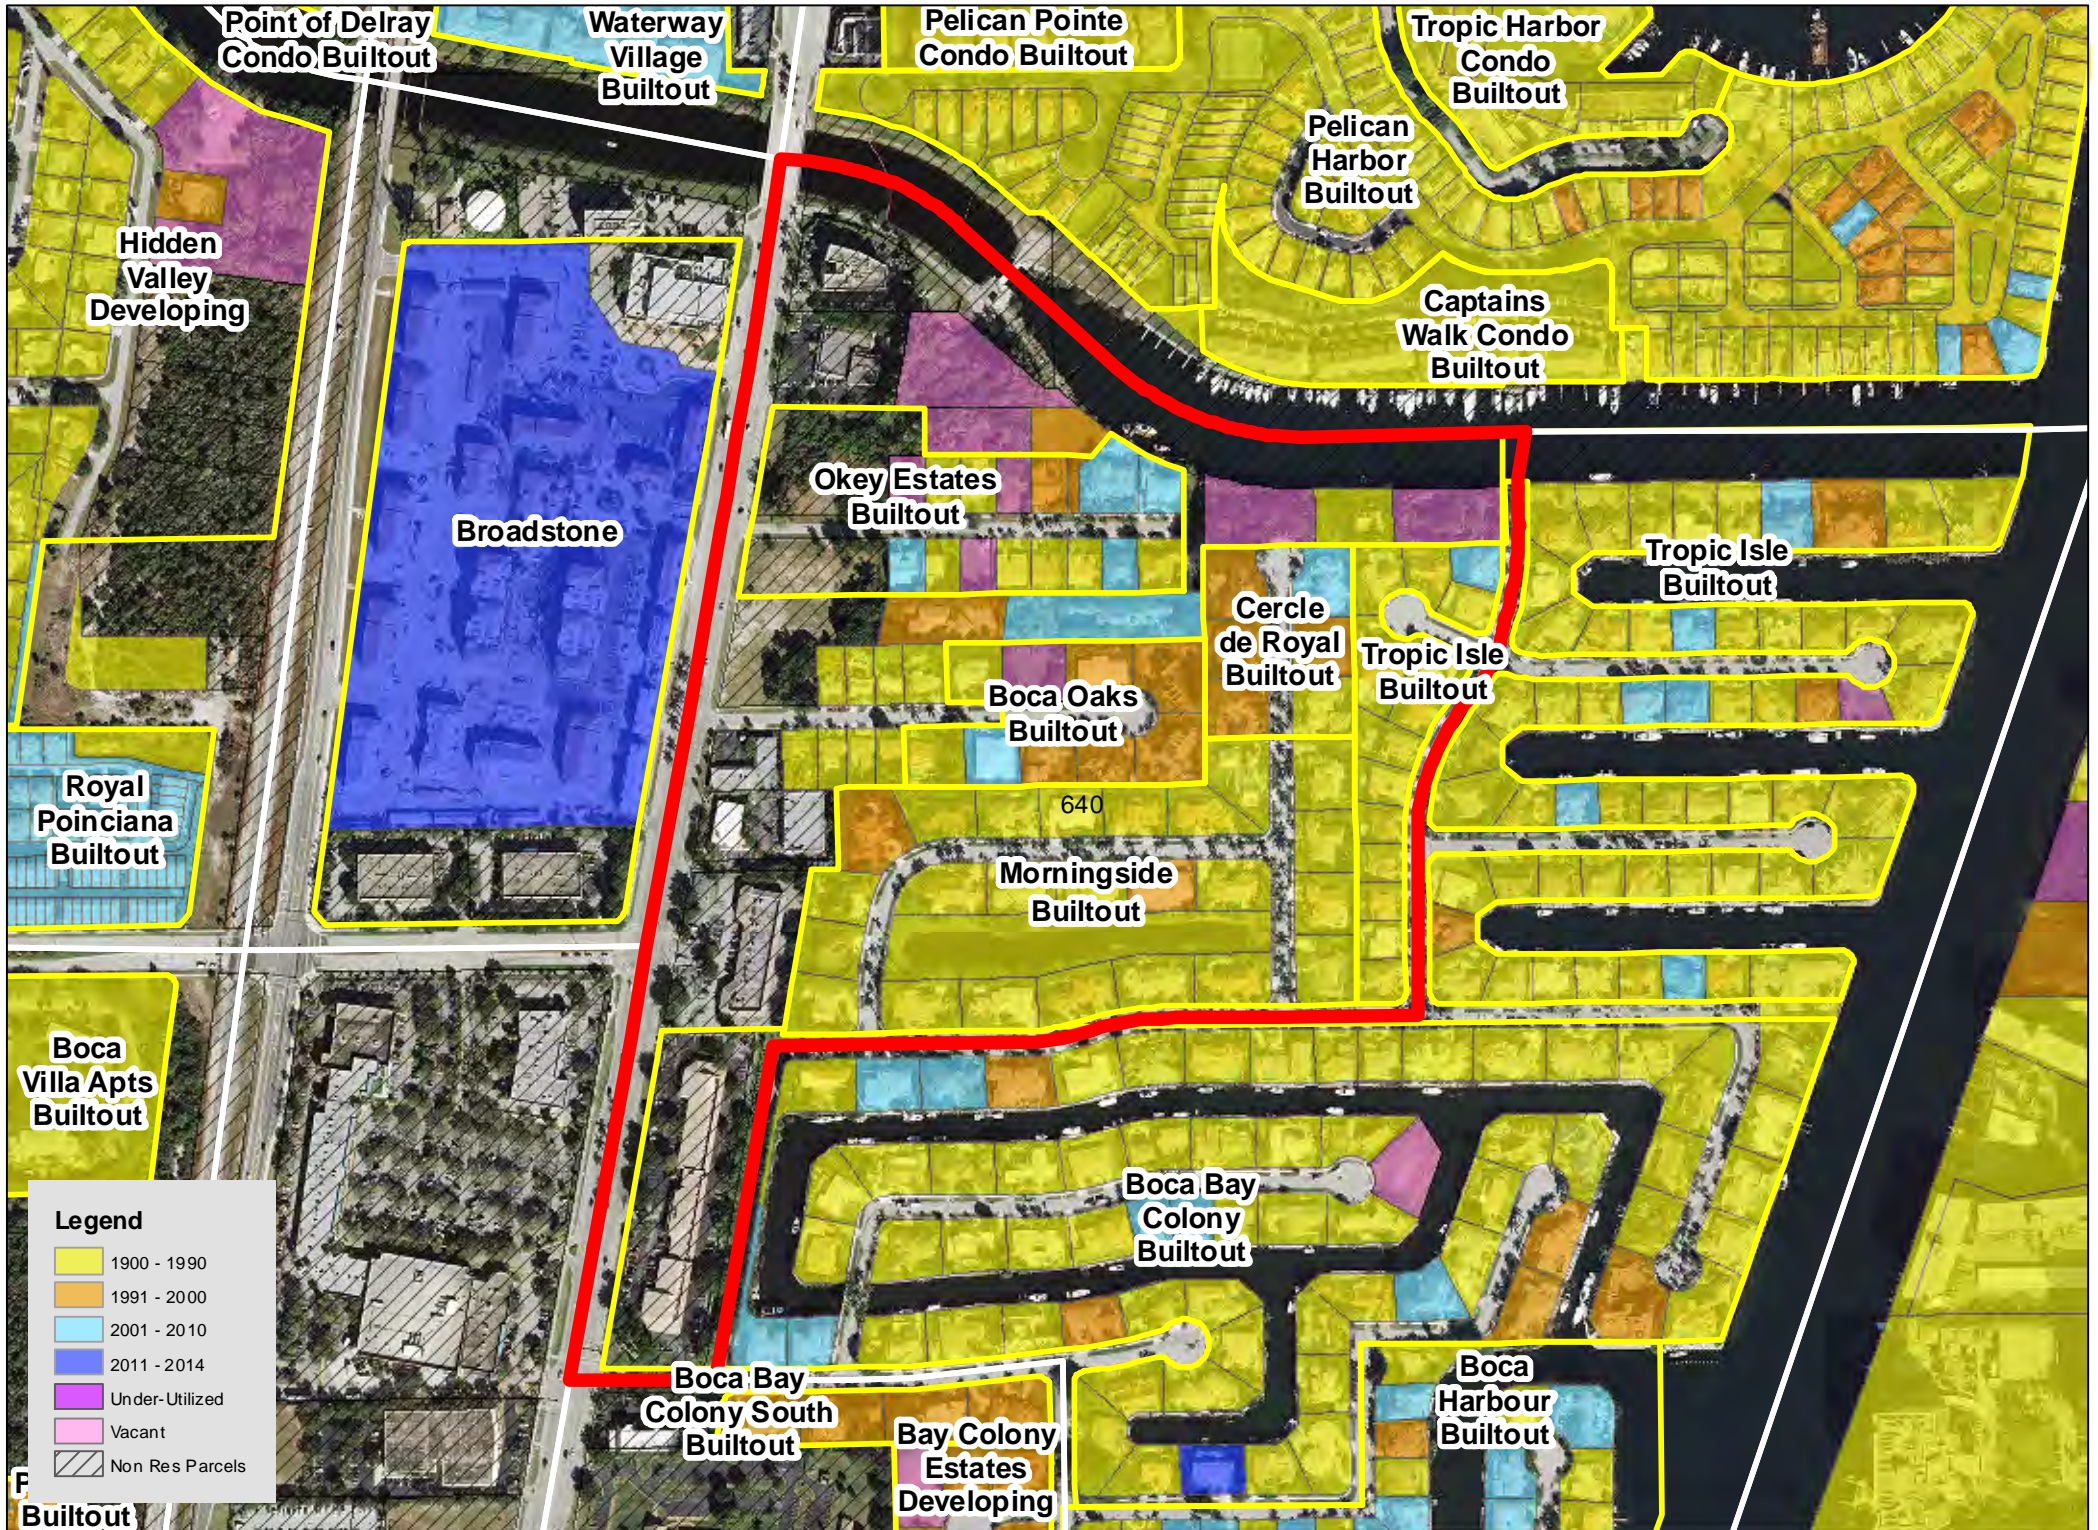

TAZ 594

Patch Reef
Estates
Builtout

Millpond Timbercreek
Builtout

Legend

- 1900 - 1990
- 1991 - 2000
- 2001 - 2010
- 2011 - 2014
- Under-Utilized
- Vacant
- Non Res Parcels

Boca Raton
Bath & Tennis
Club Builtout

TAZ 640

TAZ 651

Boca Raton
Square
Buitout

TAZ 718

TAZ 744

TAZ 746

TAZ 747

TAZ 750