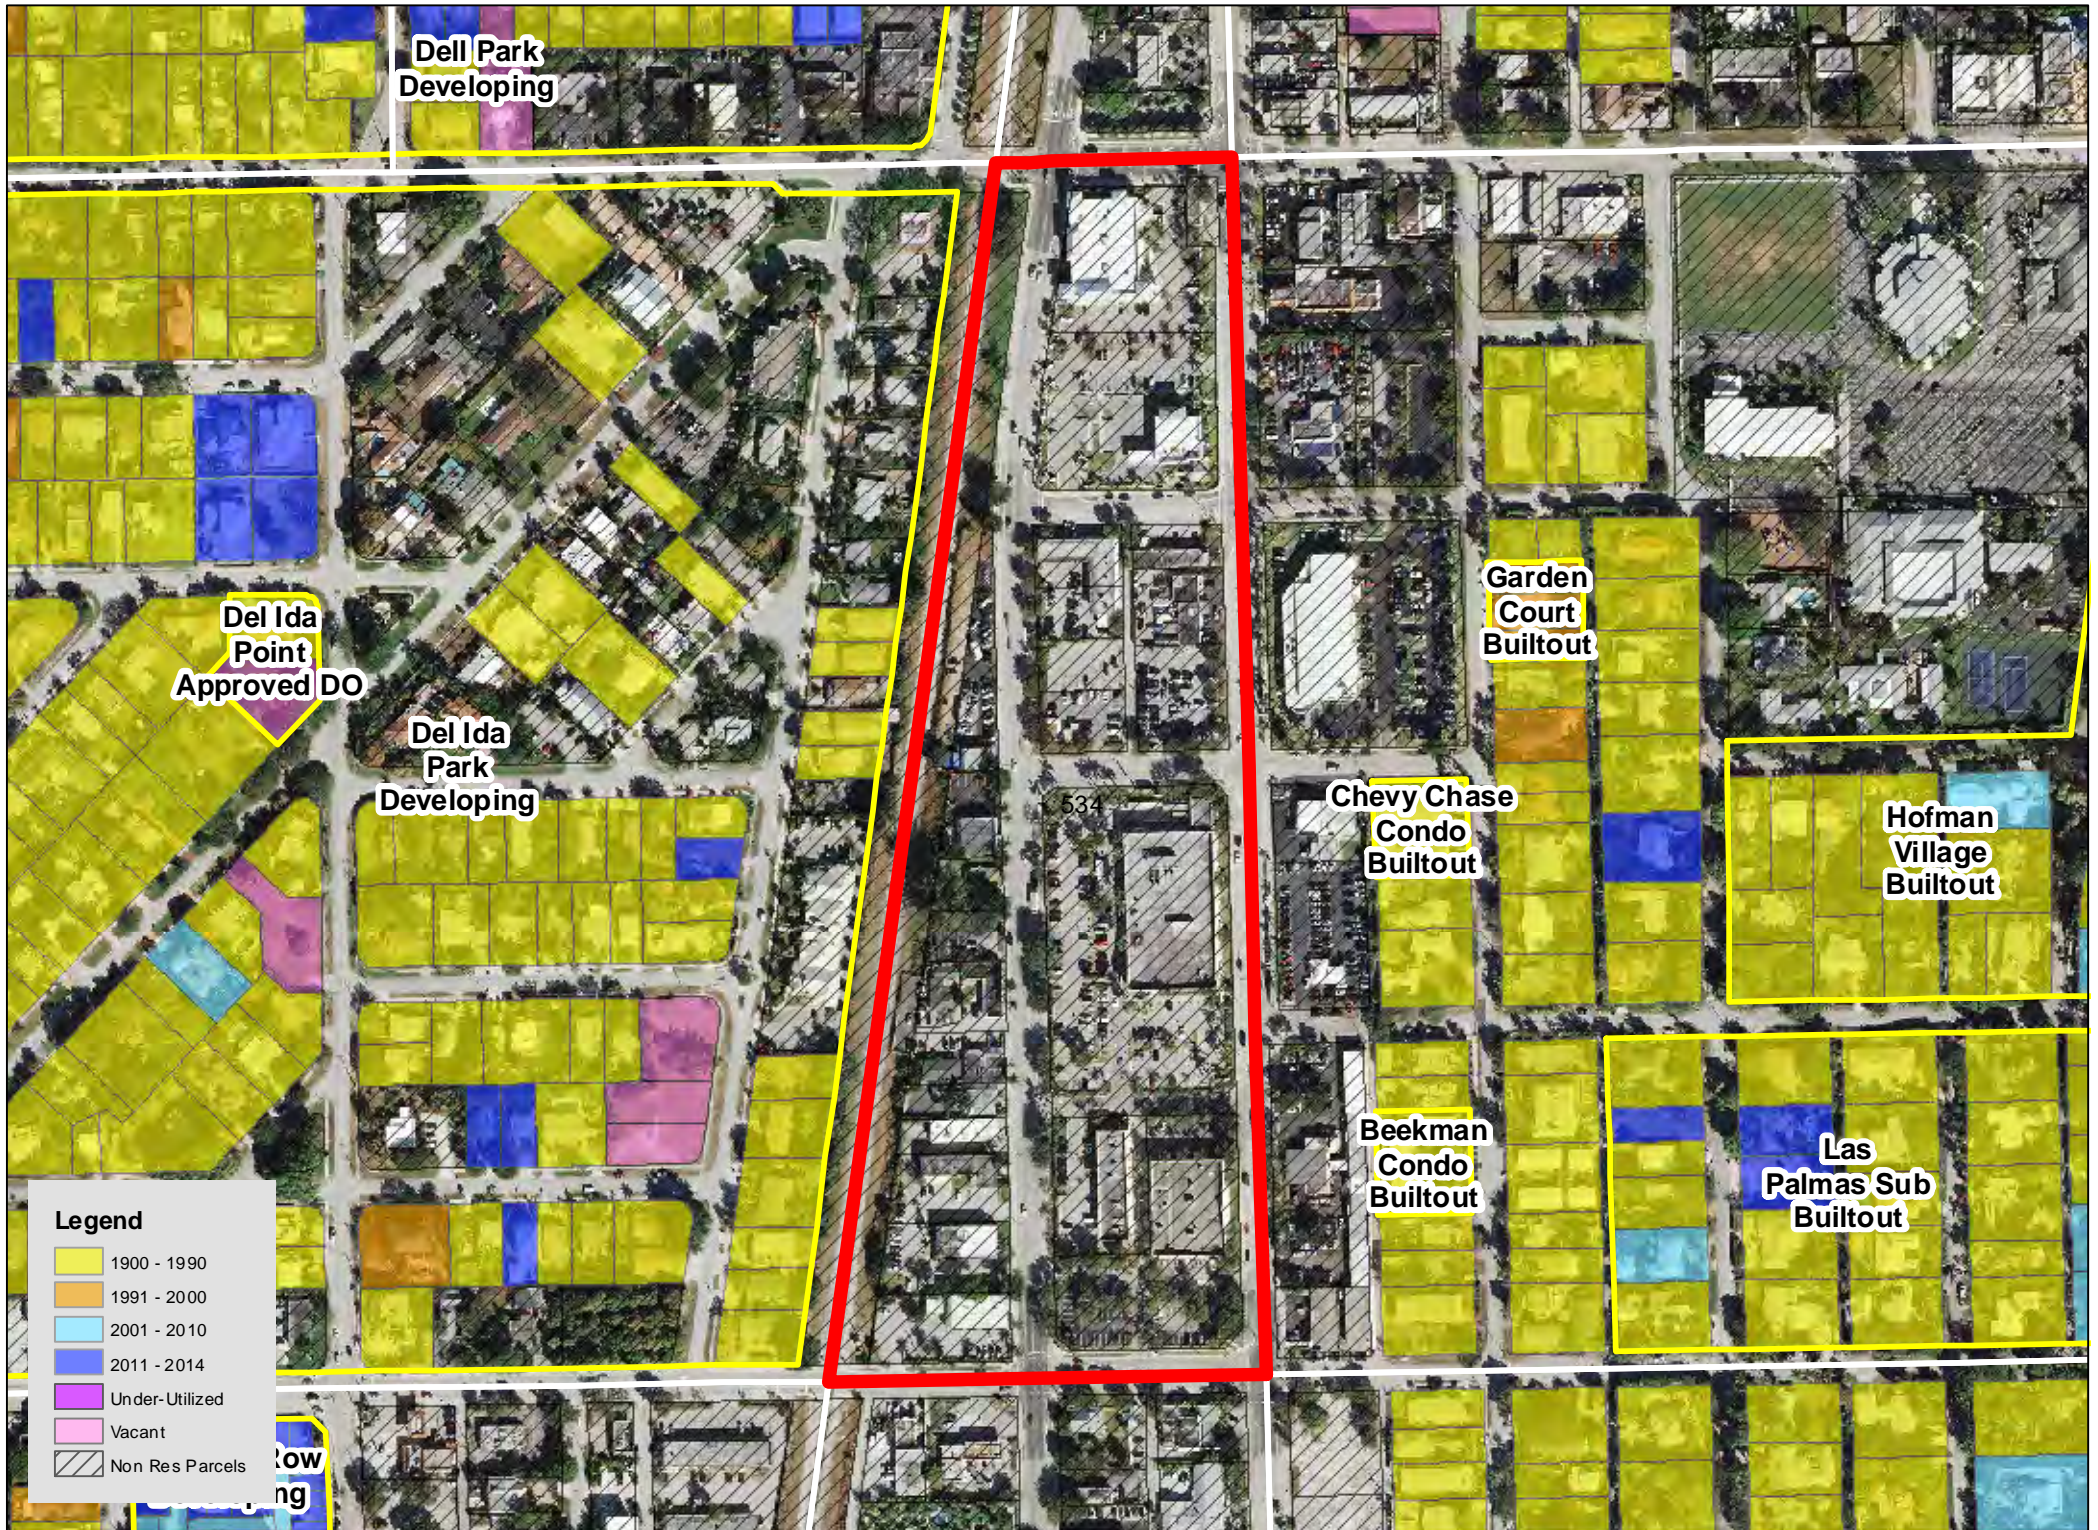

TAZ 402

TAZ 403

TAZ 407

TAZ 416

TAZ 453

TAZ 455

TAZ 480

TAZ 485

Legend

| | |
|------------|-----------------|
| Yellow | 1900 - 1990 |
| Orange | 1991 - 2000 |
| Light Blue | 2001 - 2010 |
| Dark Blue | 2011 - 2014 |
| Purple | Under-Utilized |
| Pink | Vacant |
| Hatched | Non Res Parcels |

TAZ 594

Patch Reef
Estates
Builtout

Millpond Timbercreek
Builtout

Legend

- 1900 - 1990
- 1991 - 2000
- 2001 - 2010
- 2011 - 2014
- Under-Utilized
- Vacant
- Non Res Parcels

Boca Raton
Bath & Tennis
Club Builtout

TAZ 640

TAZ 651

Boca Raton
Square
Buitout

TAZ 718

TAZ 744

TAZ 746

TAZ 747

TAZ 750