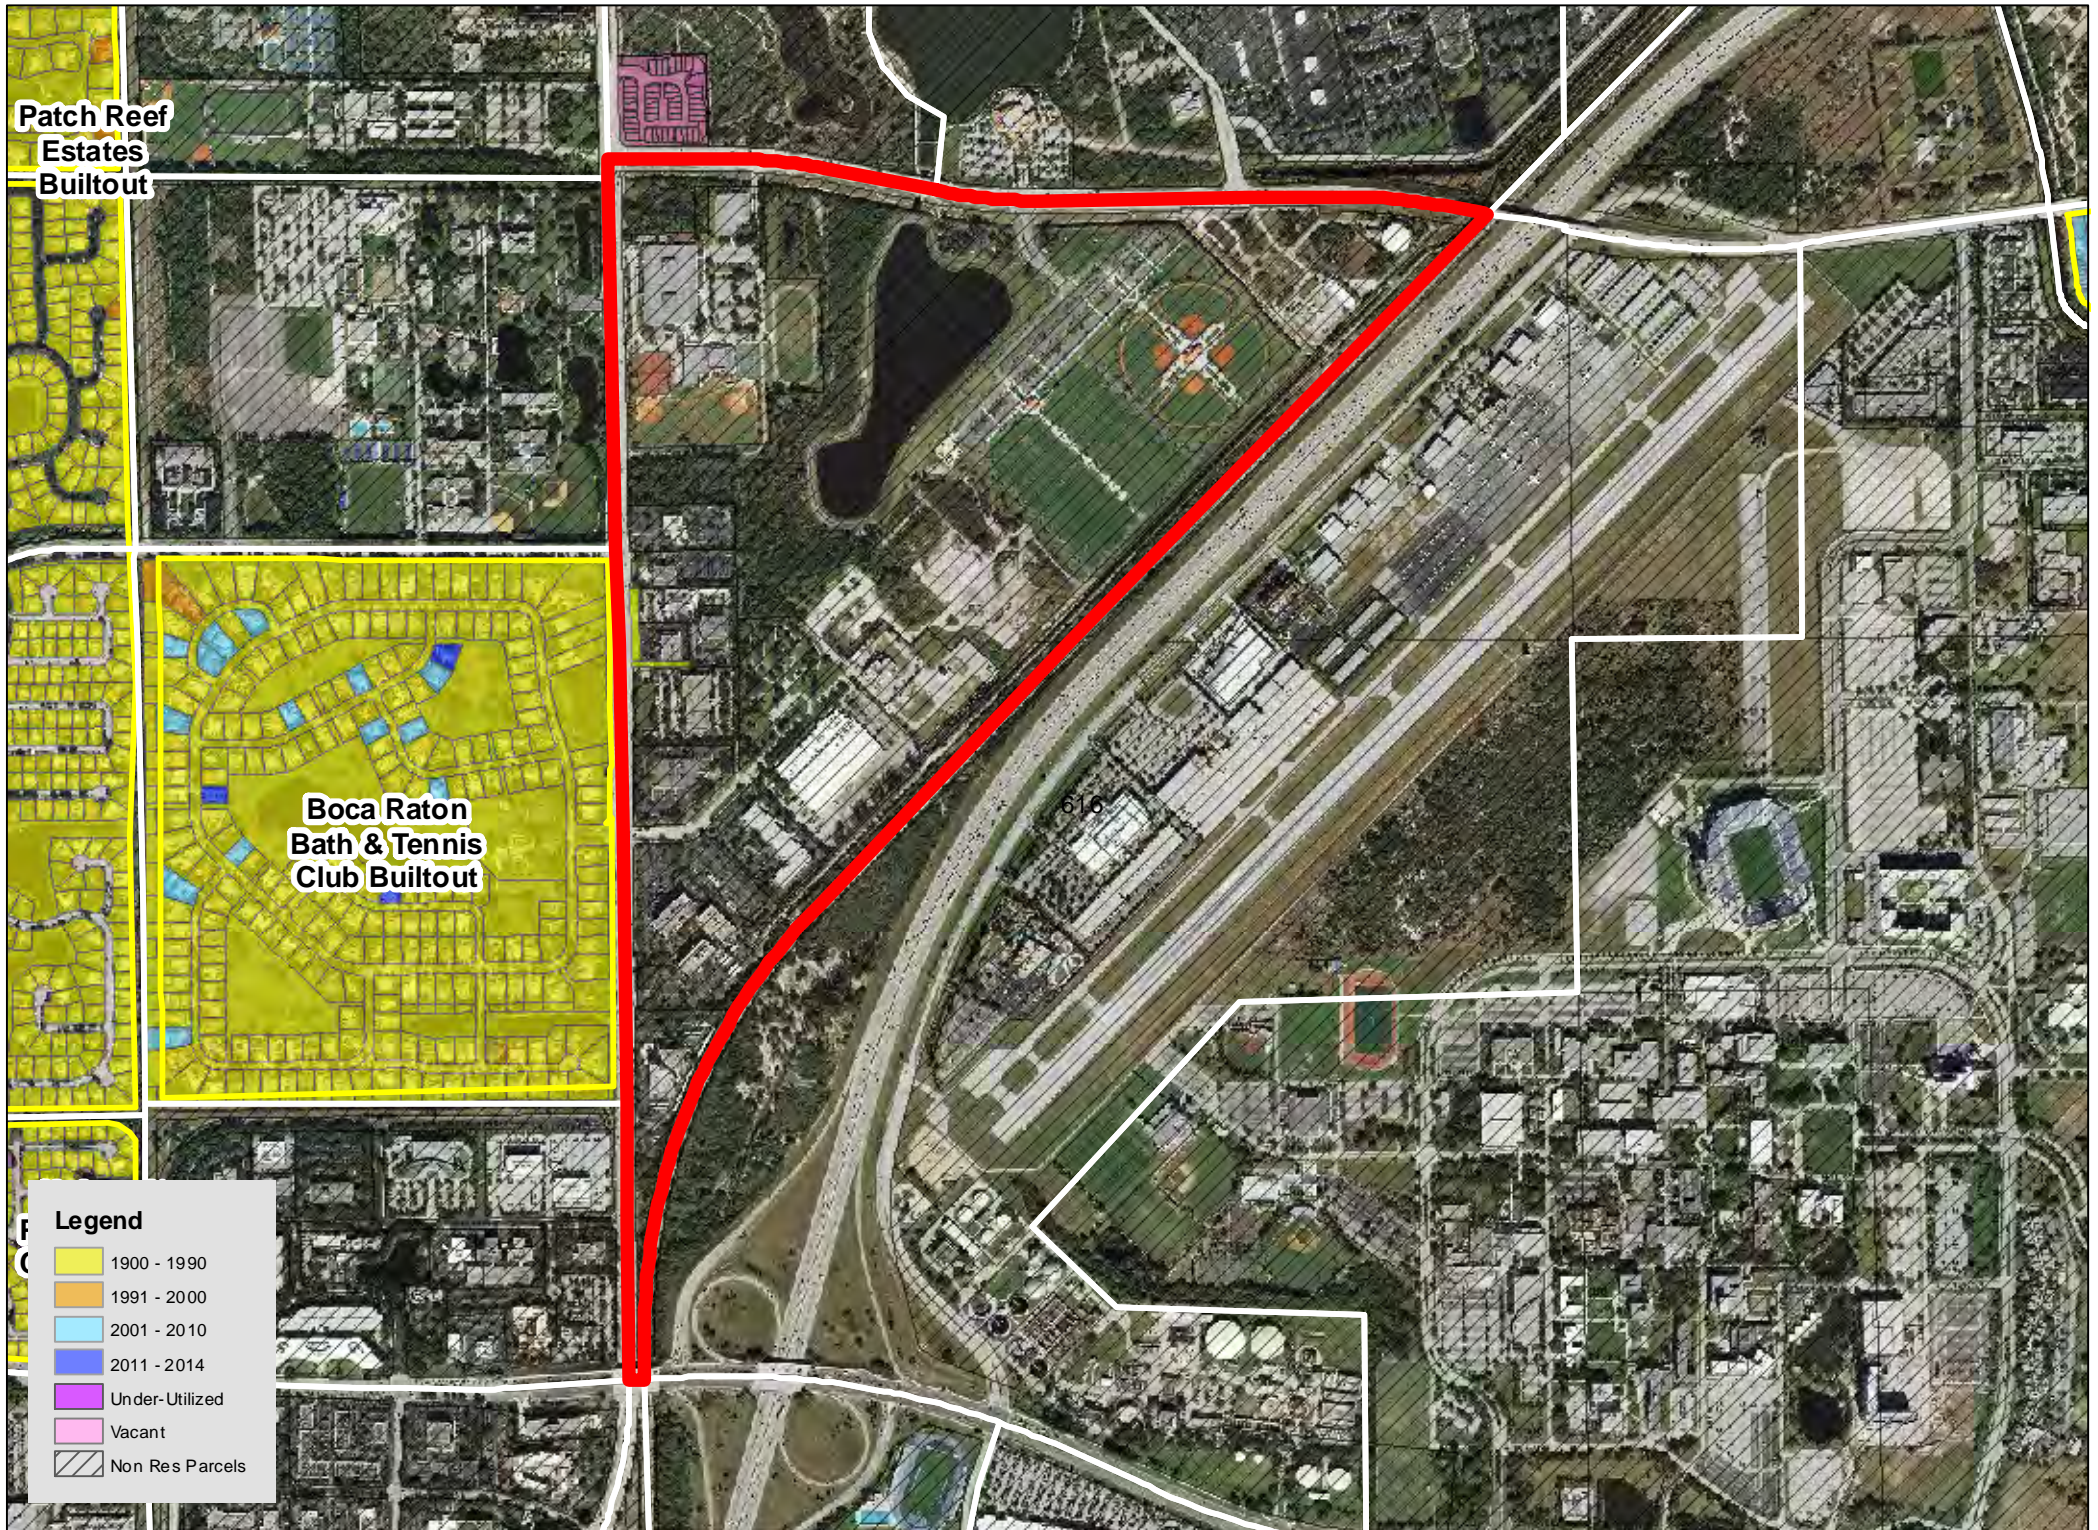

TAZ 594

Patch Reef
Estates
Builtout

Millpond Timbercreek
Builtout

Legend

- 1900 - 1990
- 1991 - 2000
- 2001 - 2010
- 2011 - 2014
- Under-Utilized
- Vacant
- Non Res Parcels

Boca Raton
Bath & Tennis
Club Builtout