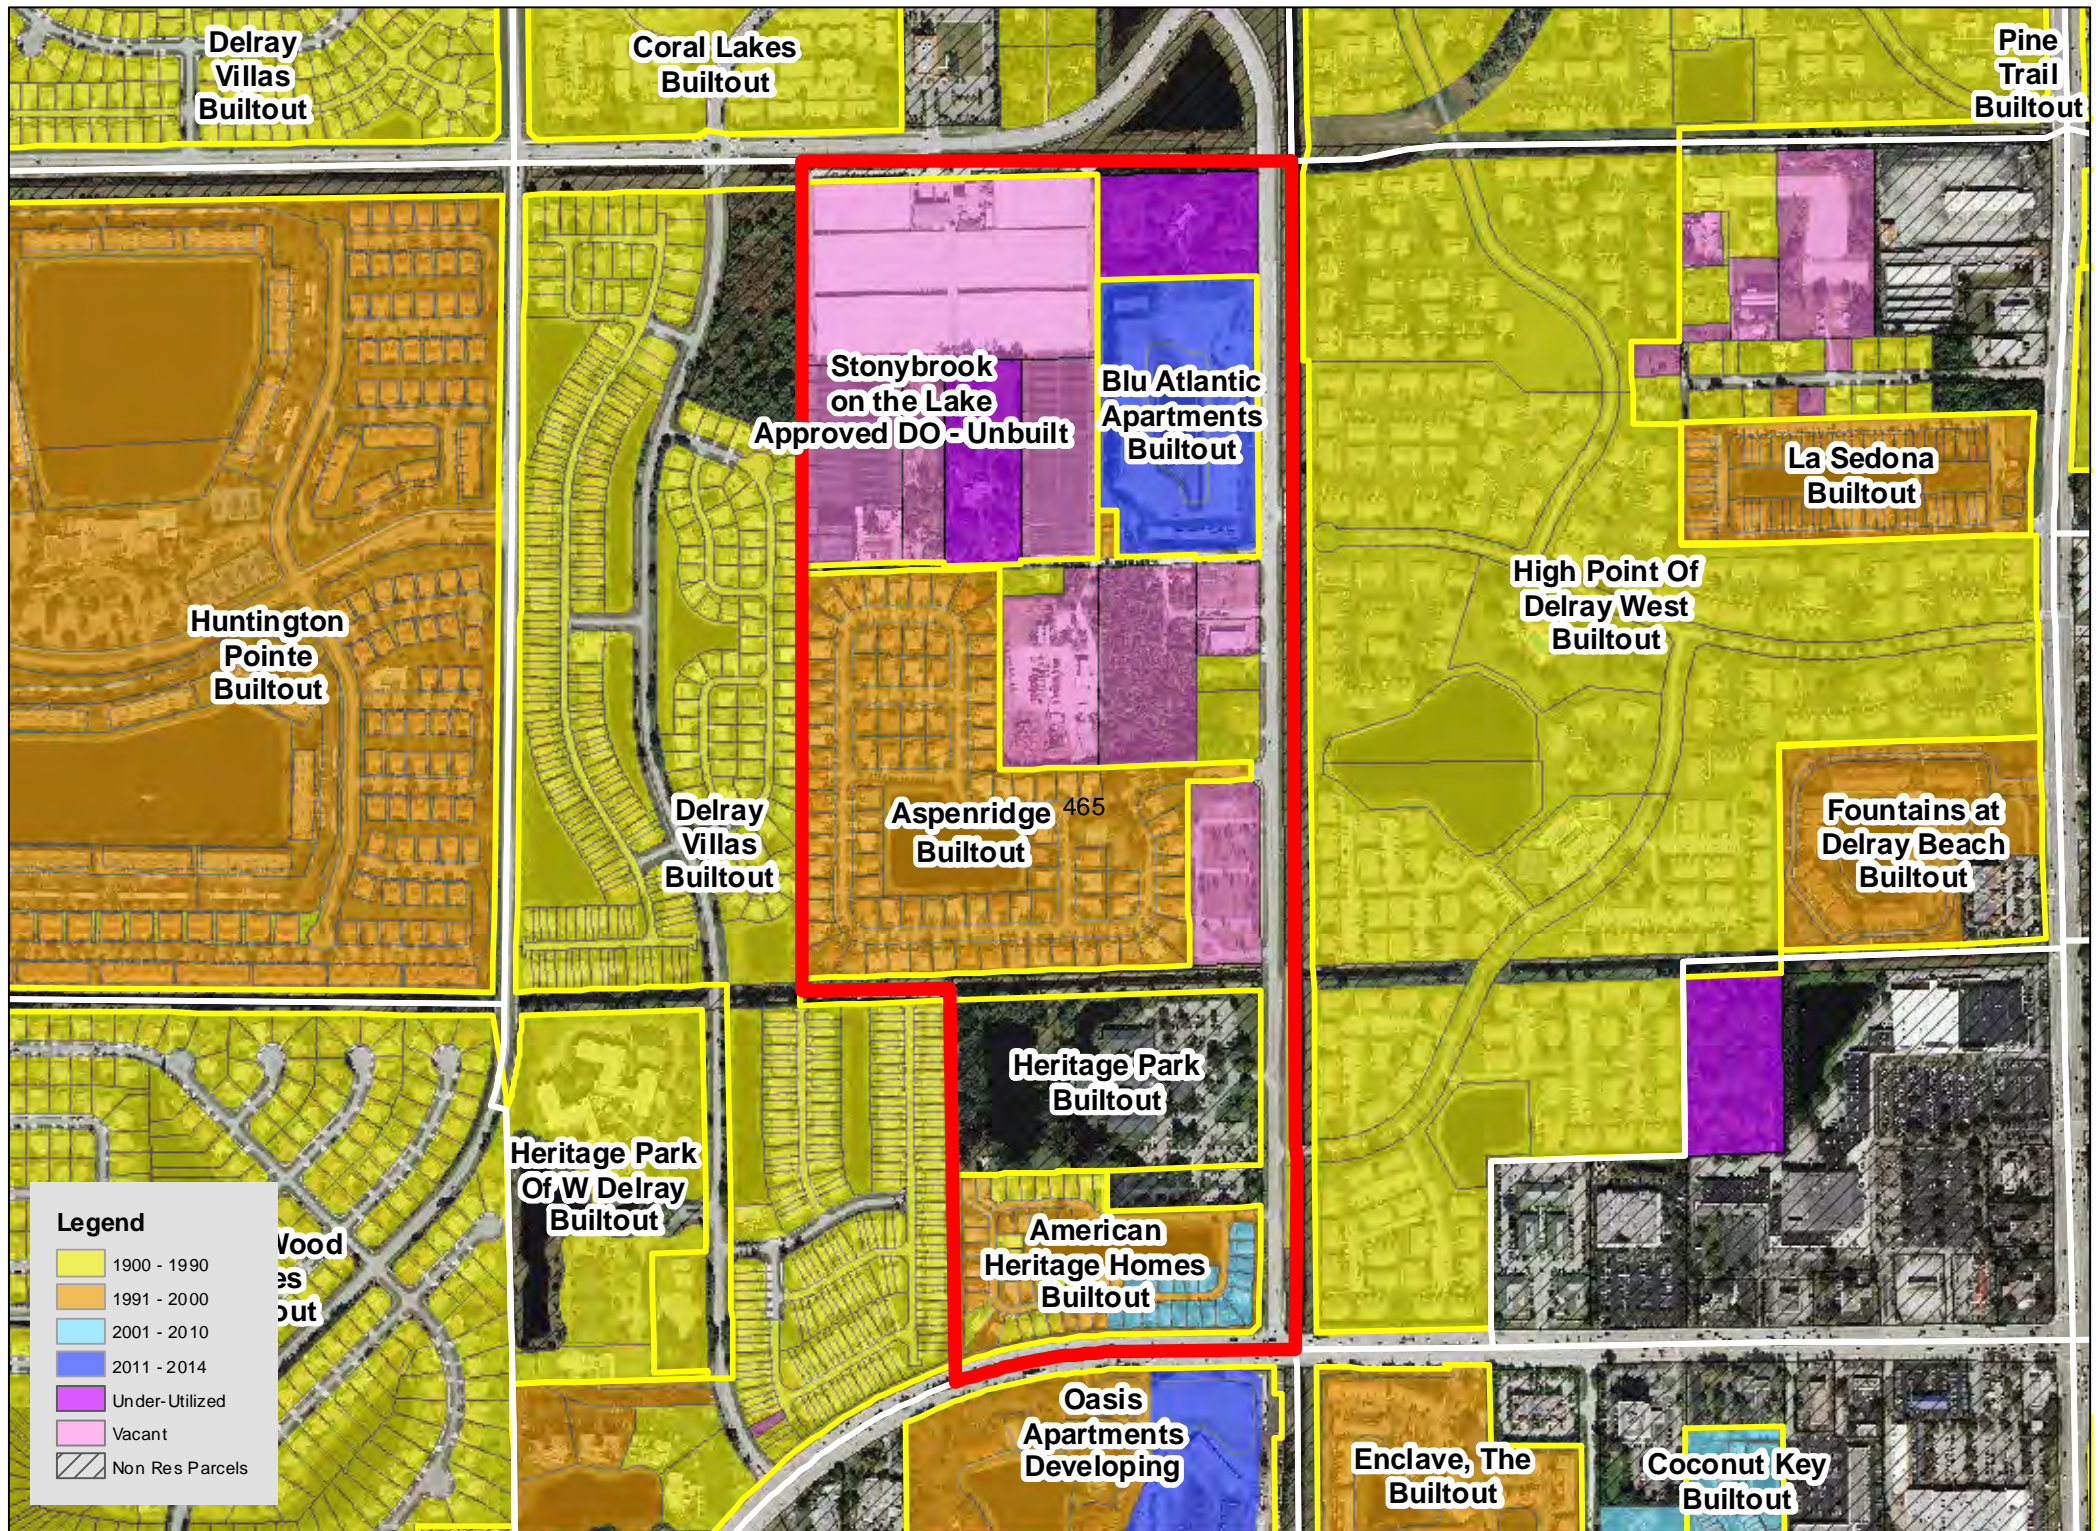

TAZ 402

TAZ 403

TAZ 407

TAZ 416

TAZ 453

TAZ 455

TAZ 480

TAZ 485

Legend

| | |
|------------|-----------------|
| Yellow | 1900 - 1990 |
| Orange | 1991 - 2000 |
| Light Blue | 2001 - 2010 |
| Dark Blue | 2011 - 2014 |
| Purple | Under-Utilized |
| Pink | Vacant |
| Hatched | Non Res Parcels |

TAZ 594

Patch Reef
Estates
Builtout

Millpond Timbercreek
Builtout

Legend

- 1900 - 1990
- 1991 - 2000
- 2001 - 2010
- 2011 - 2014
- Under-Utilized
- Vacant
- Non Res Parcels

Boca Raton
Bath & Tennis
Club Builtout

TAZ 640

TAZ 651

Boca Raton
Square
Buitout

TAZ 718

TAZ 744

TAZ 746

TAZ 747

TAZ 750