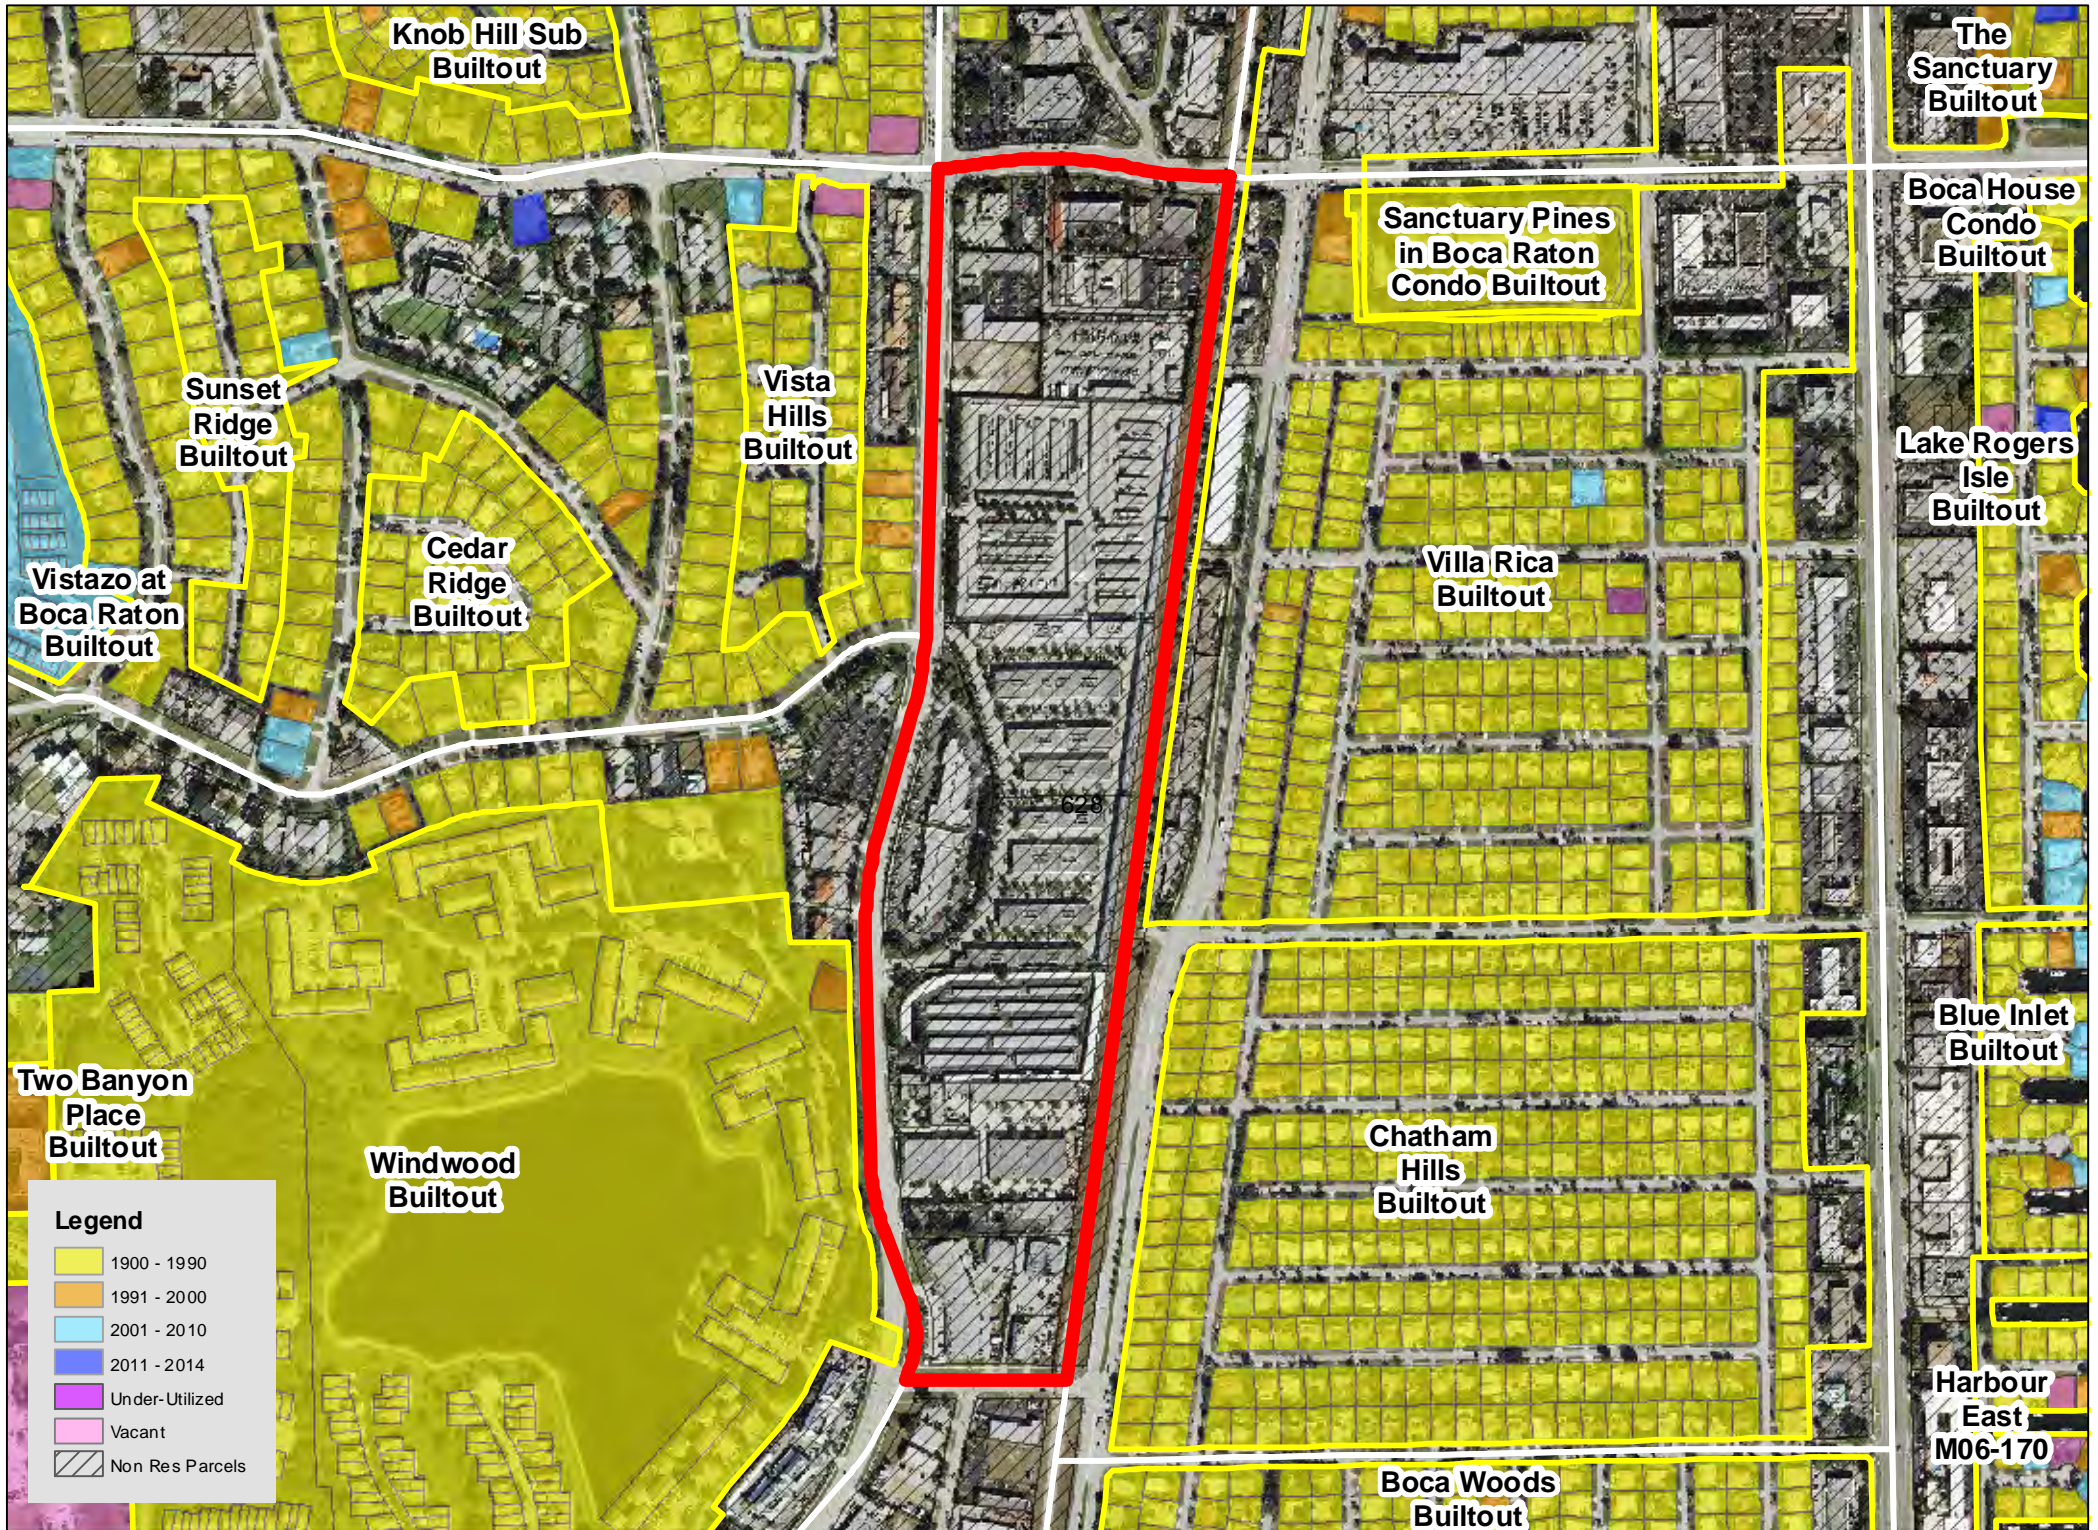

TAZ 594

Patch Reef
Estates
Builtout

Millpond Timbercreek
Builtout

Legend

- 1900 - 1990
- 1991 - 2000
- 2001 - 2010
- 2011 - 2014
- Under-Utilized
- Vacant
- Non Res Parcels

Boca Raton
Bath & Tennis
Club Builtout

TAZ 640

TAZ 651

Boca Raton
Square
Buitout

TAZ 718

TAZ 744

TAZ 746

TAZ 747

TAZ 750