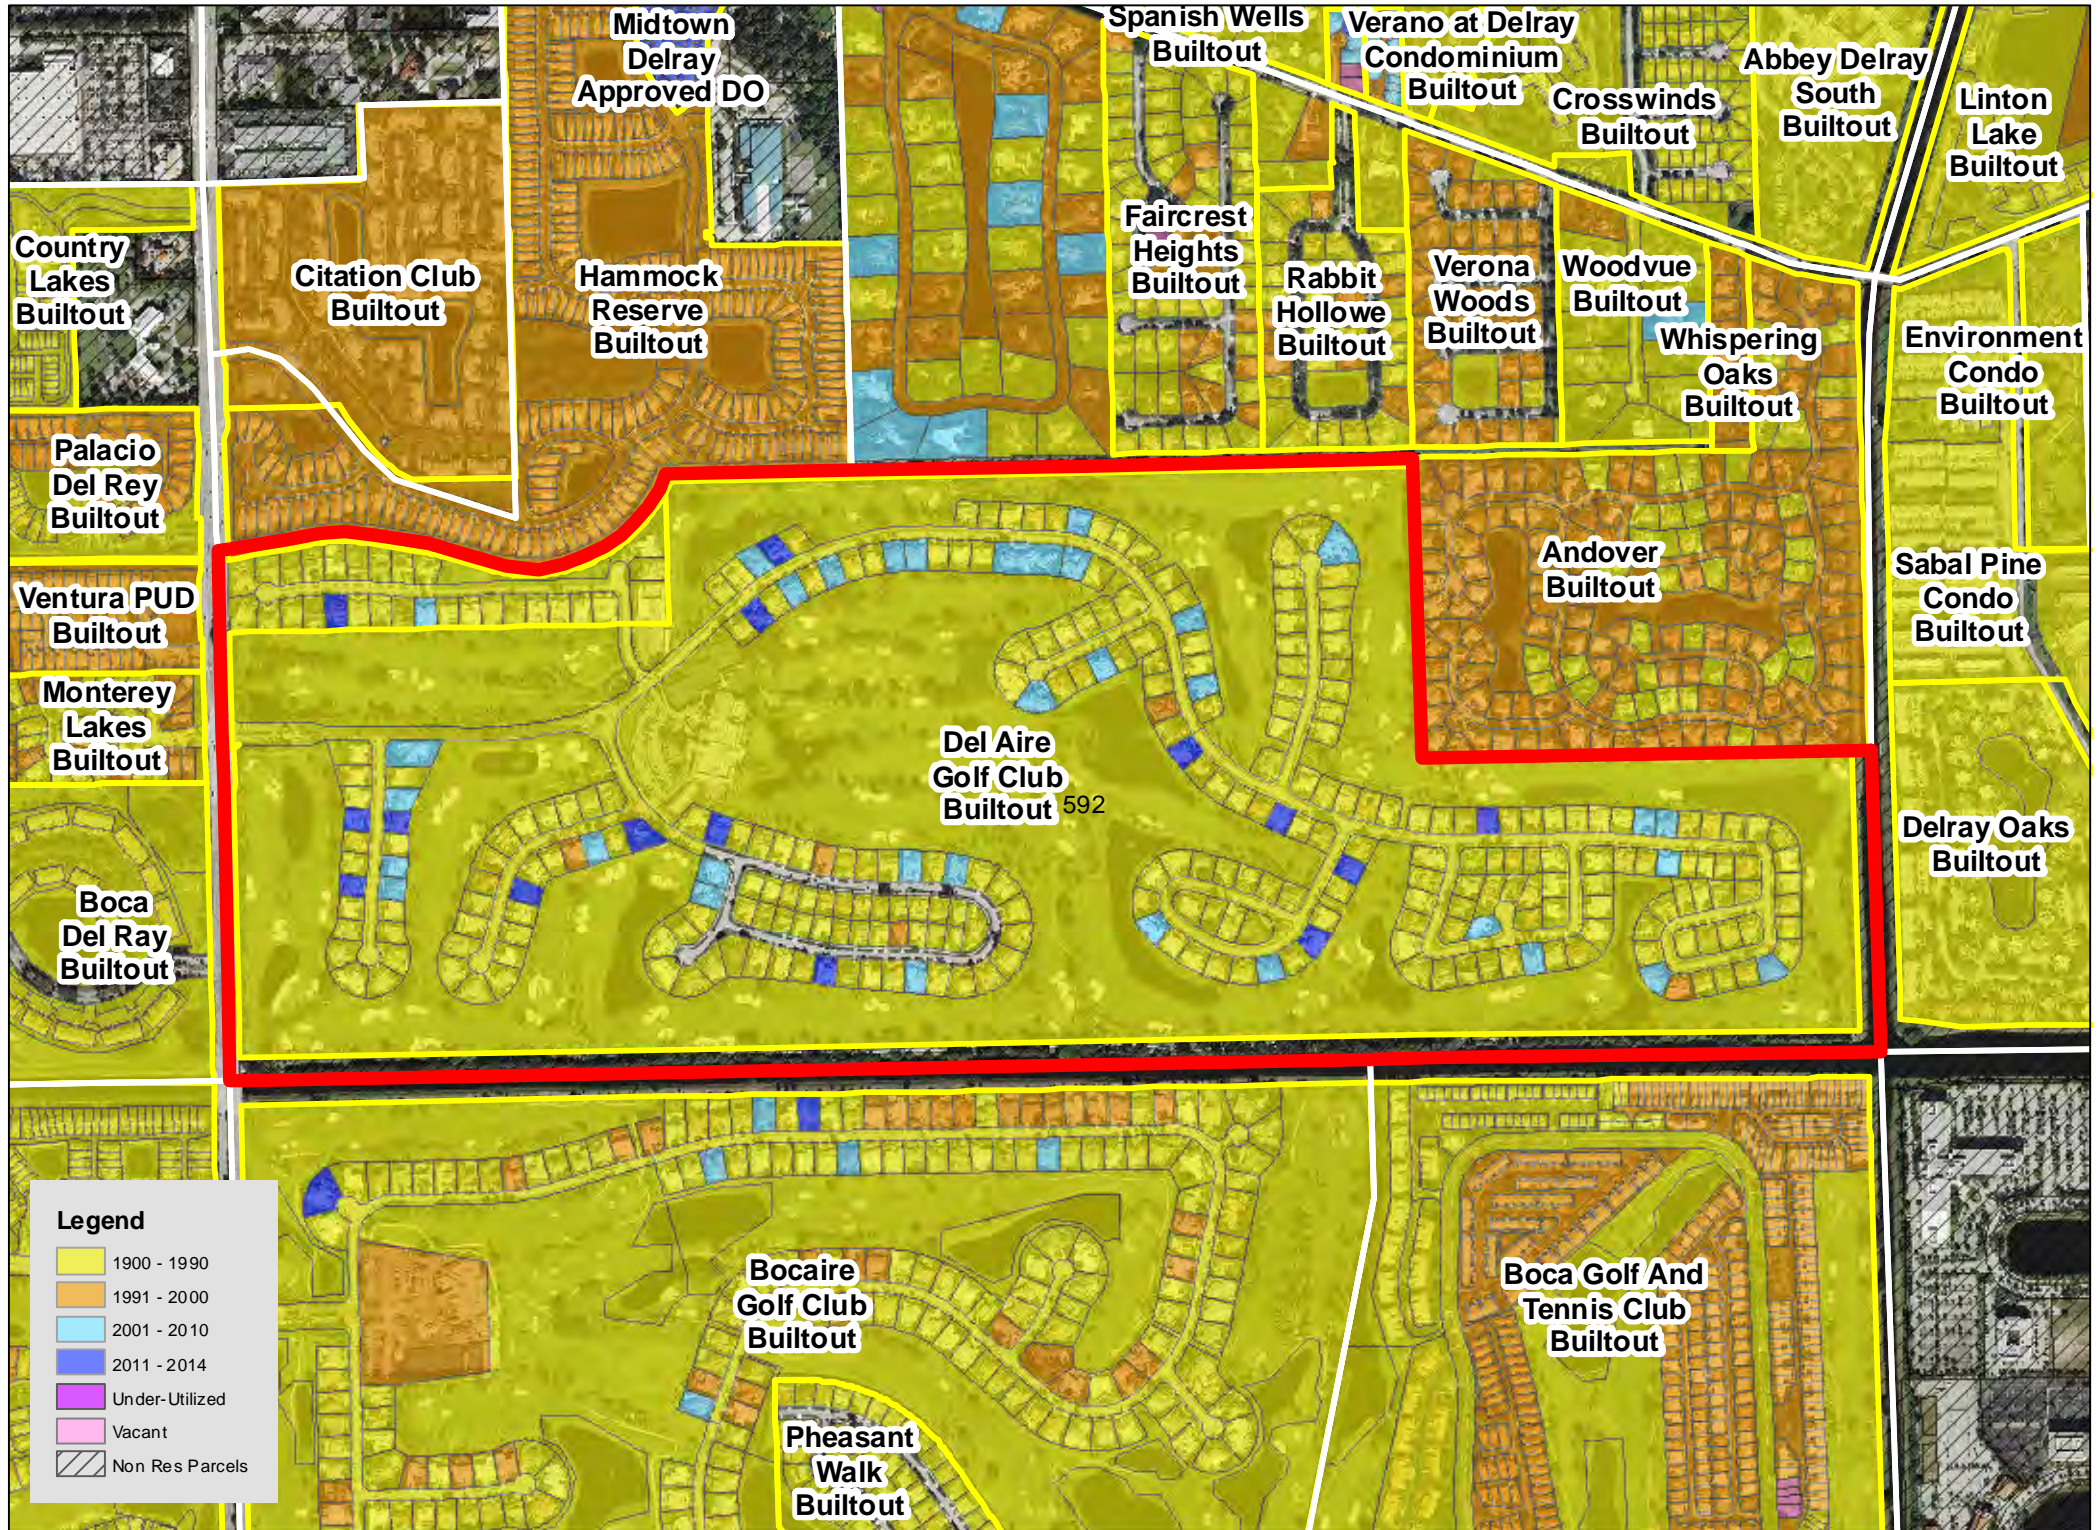

Legend

| | |
|------------|-----------------|
| Yellow | 1900 - 1990 |
| Orange | 1991 - 2000 |
| Light Blue | 2001 - 2010 |
| Dark Blue | 2011 - 2014 |
| Purple | Under-Utilized |
| Pink | Vacant |
| Hatched | Non Res Parcels |

TAZ 594

Patch Reef
Estates
Builtout

Millpond Timbercreek
Builtout

Legend

- 1900 - 1990
- 1991 - 2000
- 2001 - 2010
- 2011 - 2014
- Under-Utilized
- Vacant
- Non Res Parcels

Boca Raton
Bath & Tennis
Club Builtout

TAZ 640

TAZ 651

Boca Raton
Square
Buitout

TAZ 718

TAZ 744

TAZ 746

TAZ 747

TAZ 750