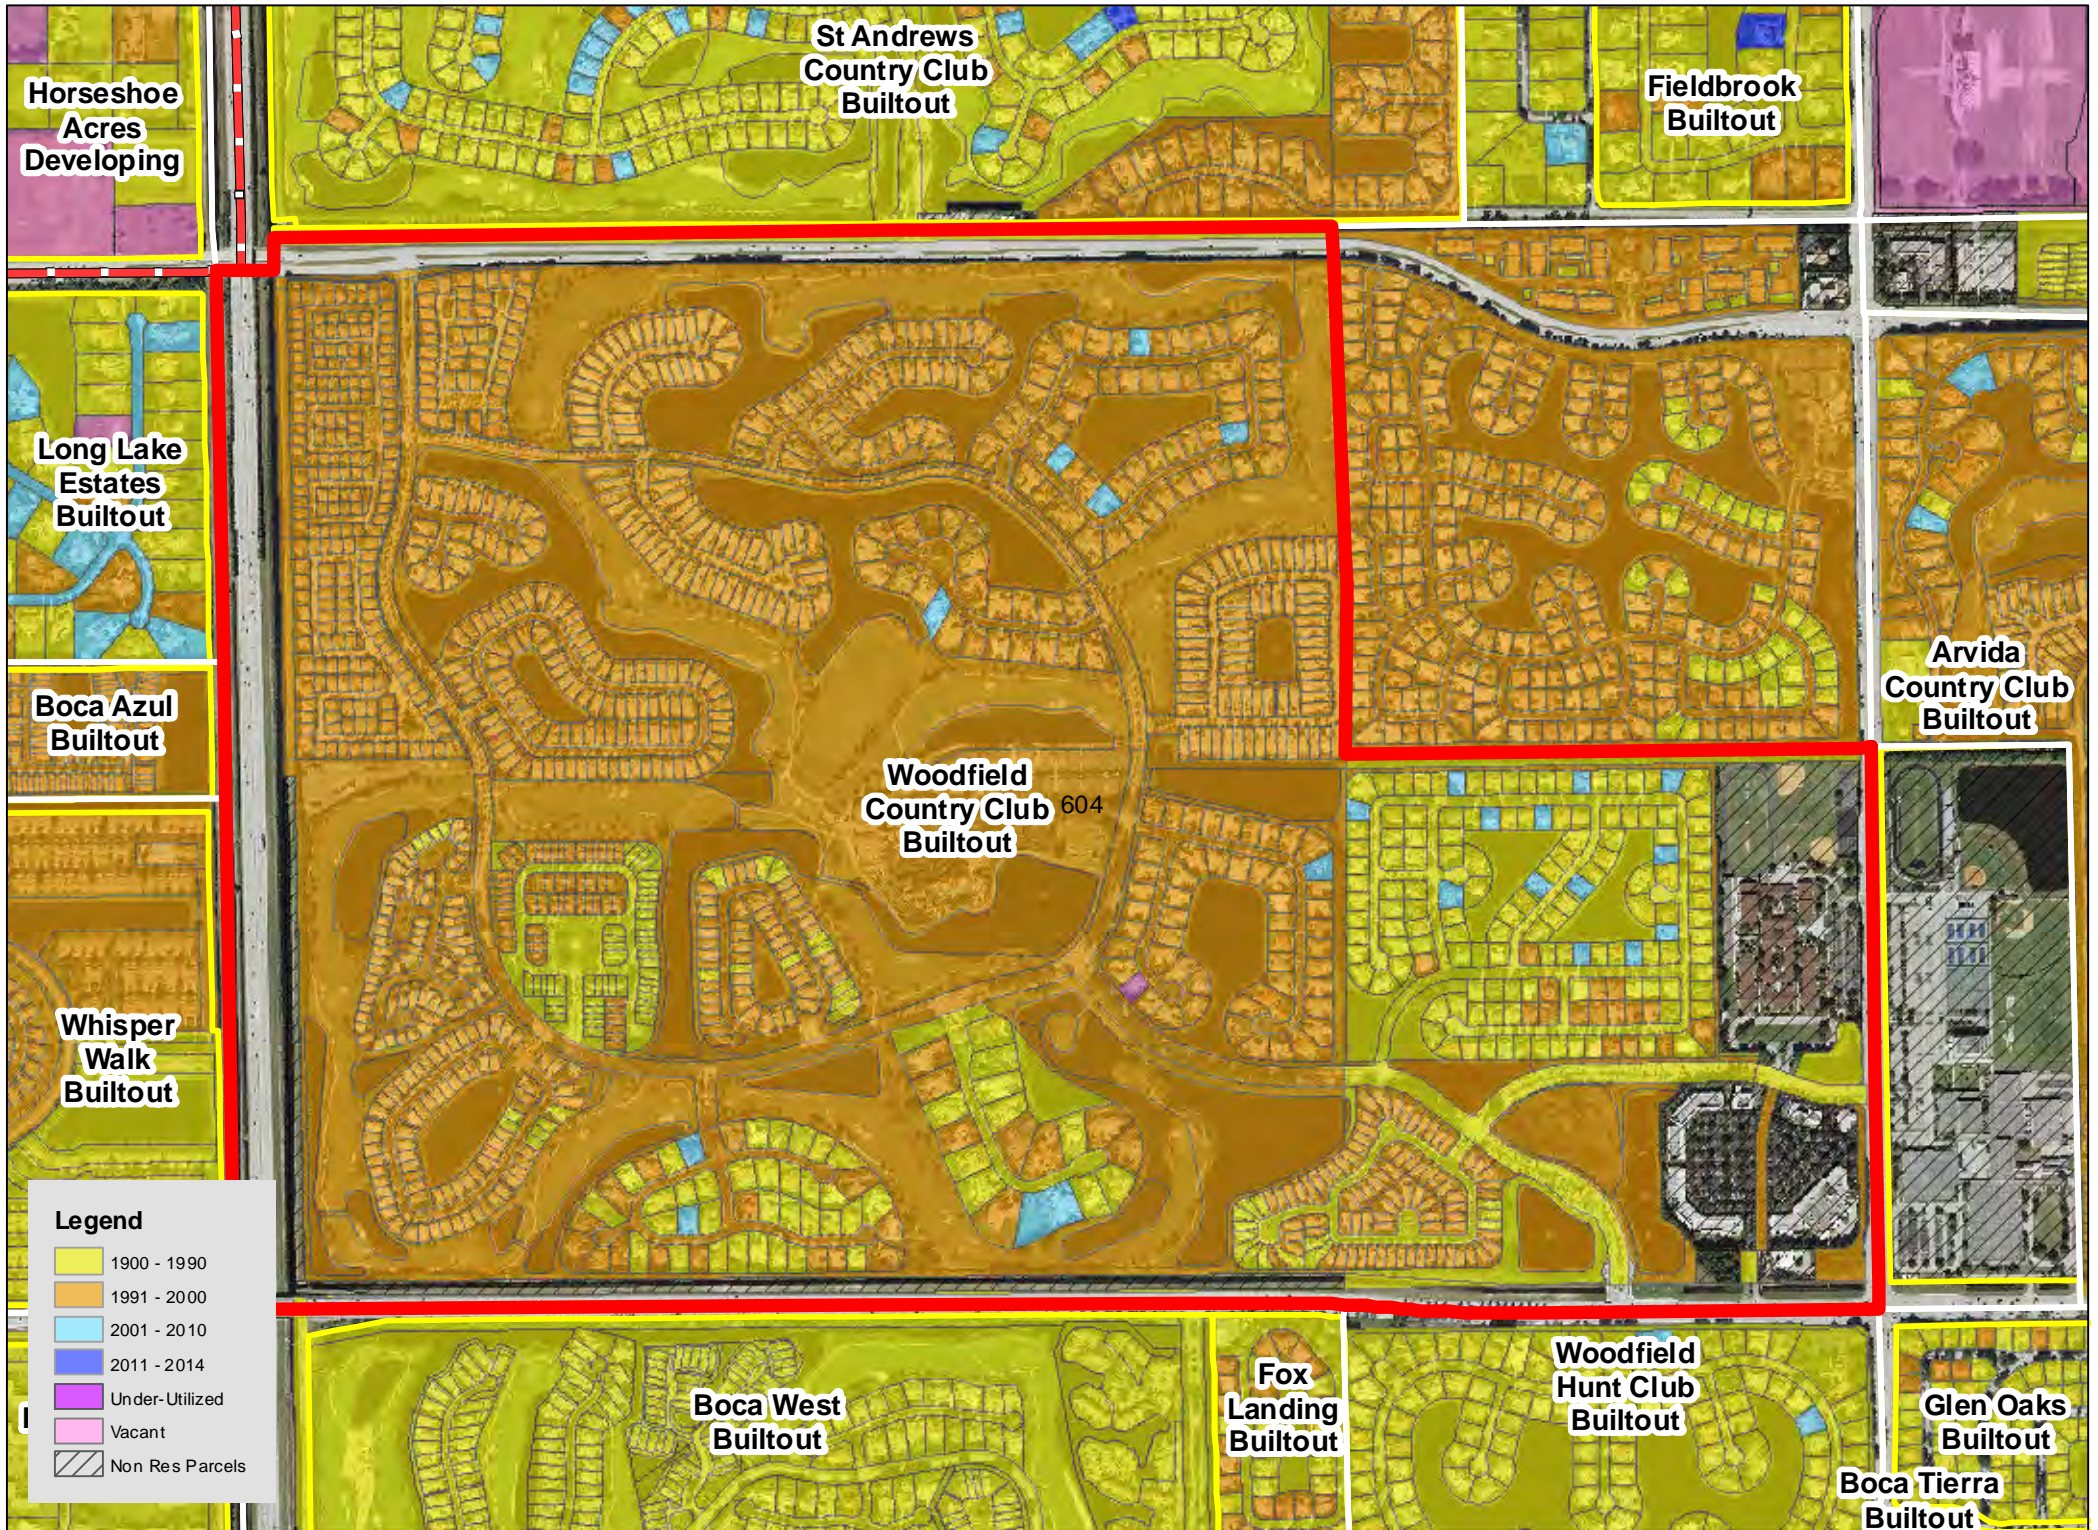

TAZ 594

Patch Reef
Estates
Builtout

Millpond Timbercreek
Builtout

Legend

- 1900 - 1990
- 1991 - 2000
- 2001 - 2010
- 2011 - 2014
- Under-Utilized
- Vacant
- Non Res Parcels

Boca Raton
Bath & Tennis
Club Builtout

TAZ 640

TAZ 651

Boca Raton
Square
Buitout

TAZ 718

TAZ 744

TAZ 746

TAZ 747

TAZ 750