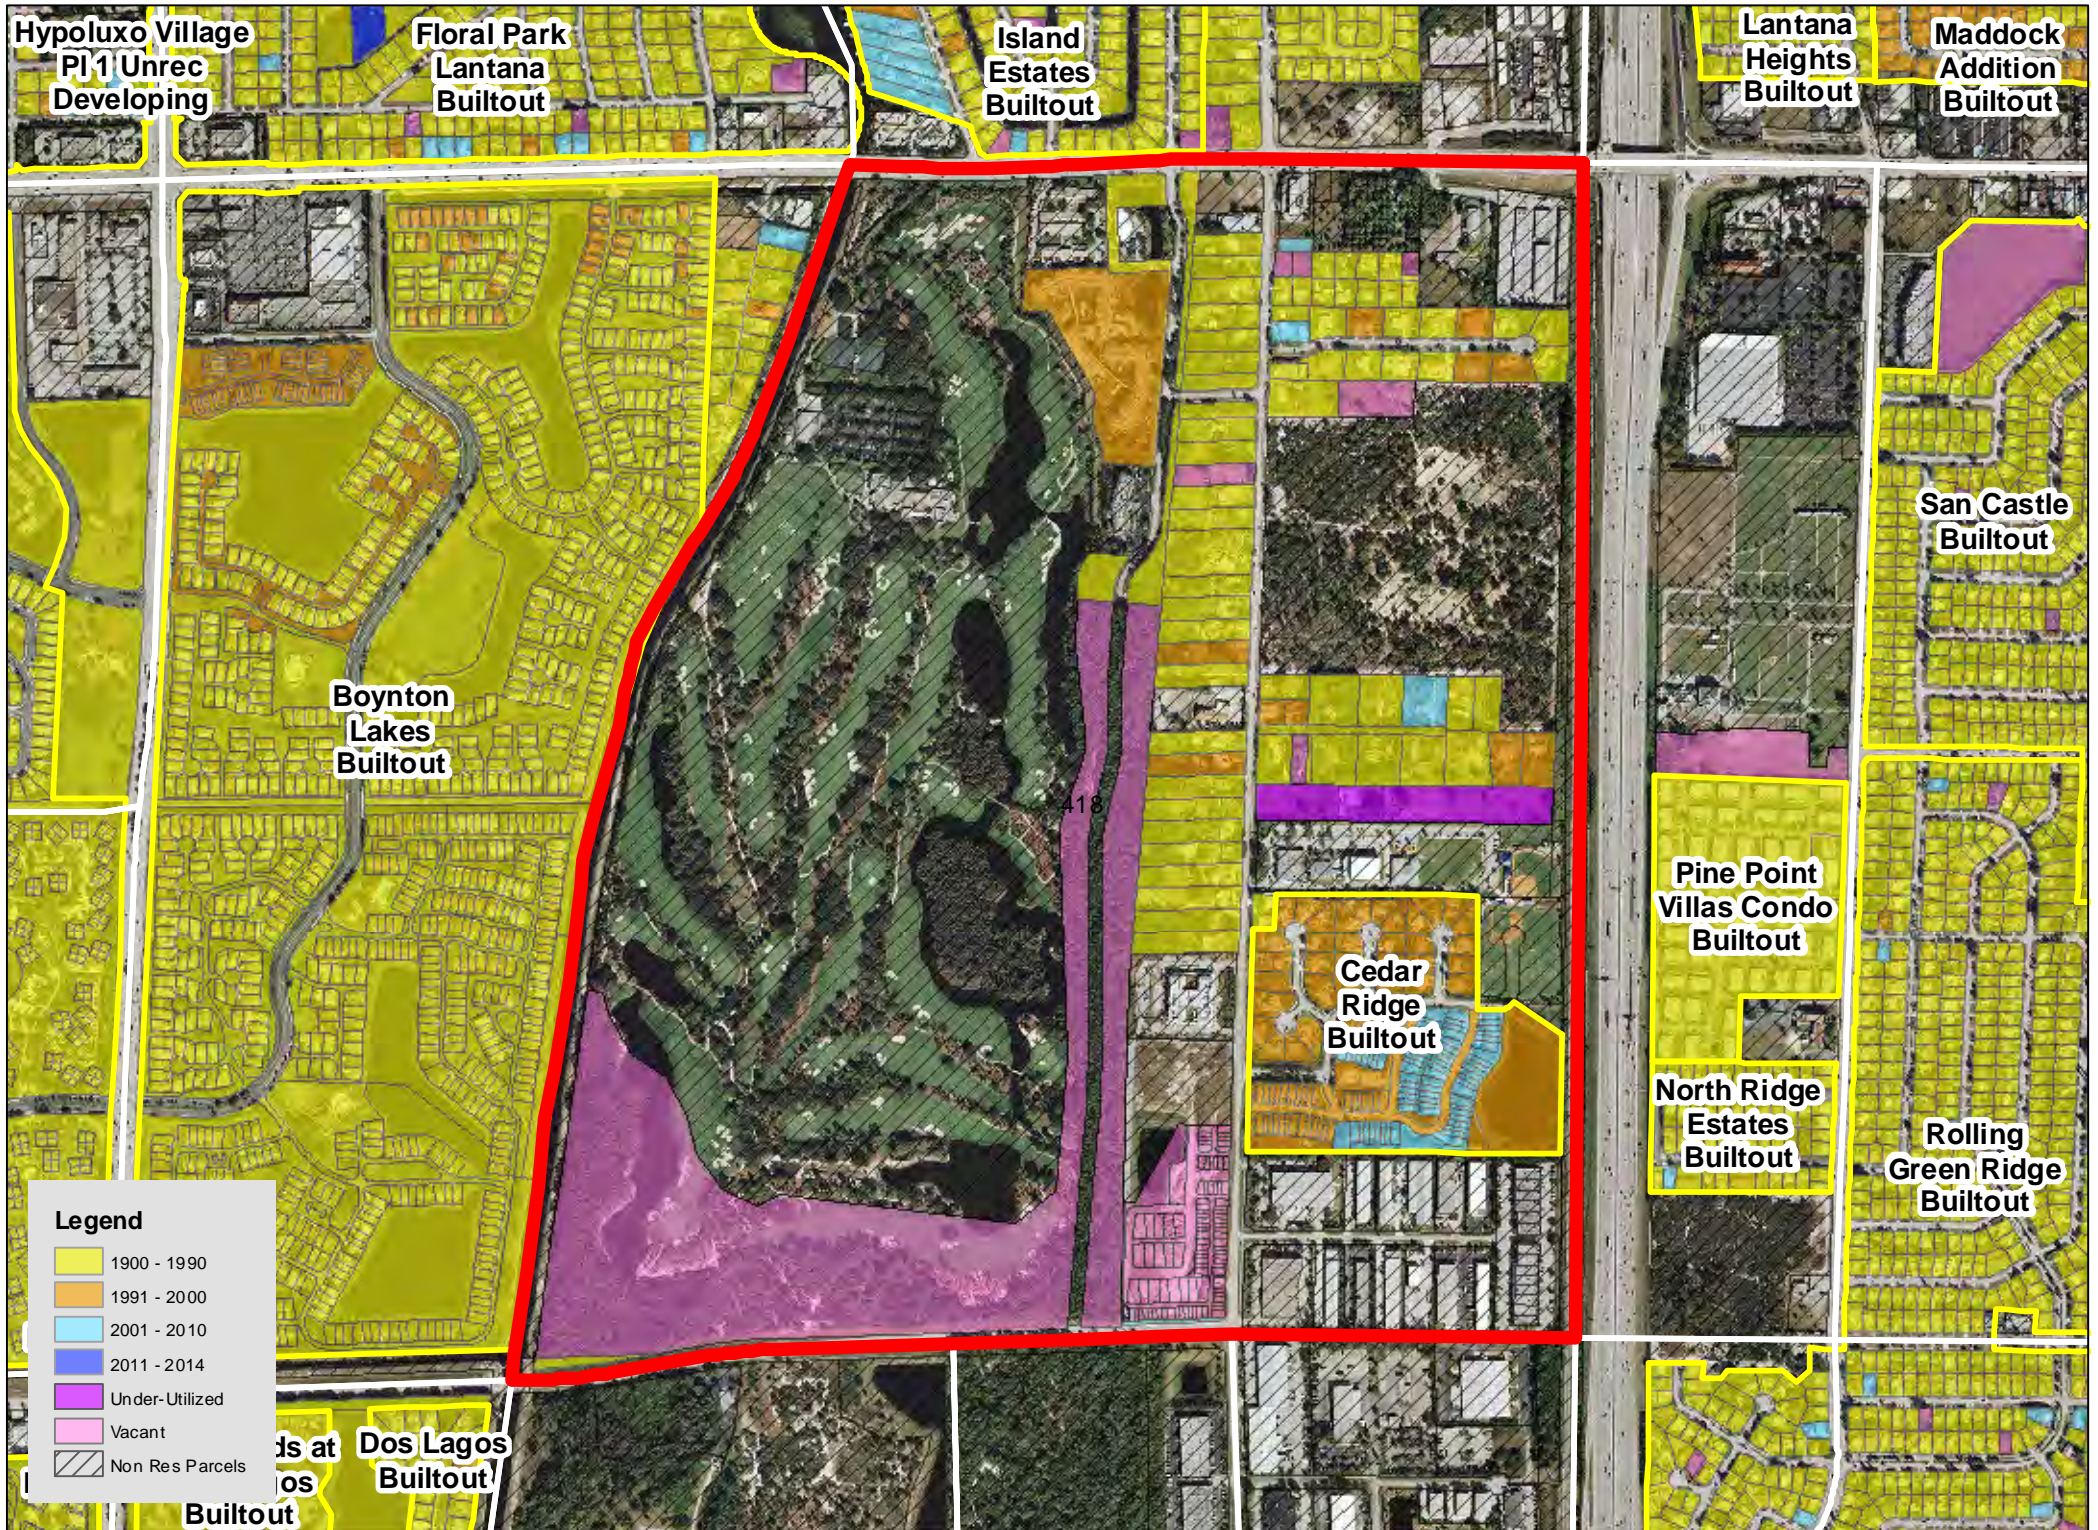

TAZ 402

TAZ 403

TAZ 407

TAZ 416

TAZ 453

TAZ 455

TAZ 480

TAZ 485

Legend

| | |
|------------|-----------------|
| Yellow | 1900 - 1990 |
| Orange | 1991 - 2000 |
| Light Blue | 2001 - 2010 |
| Dark Blue | 2011 - 2014 |
| Purple | Under-Utilized |
| Pink | Vacant |
| Hatched | Non Res Parcels |

TAZ 594

Patch Reef
Estates
Builtout

Millpond Timbercreek
Builtout

Legend

- 1900 - 1990
- 1991 - 2000
- 2001 - 2010
- 2011 - 2014
- Under-Utilized
- Vacant
- Non Res Parcels

Boca Raton
Bath & Tennis
Club Builtout

TAZ 640

TAZ 651

Boca Raton
Square
Buitout

TAZ 718

TAZ 744

TAZ 746

TAZ 747

TAZ 750