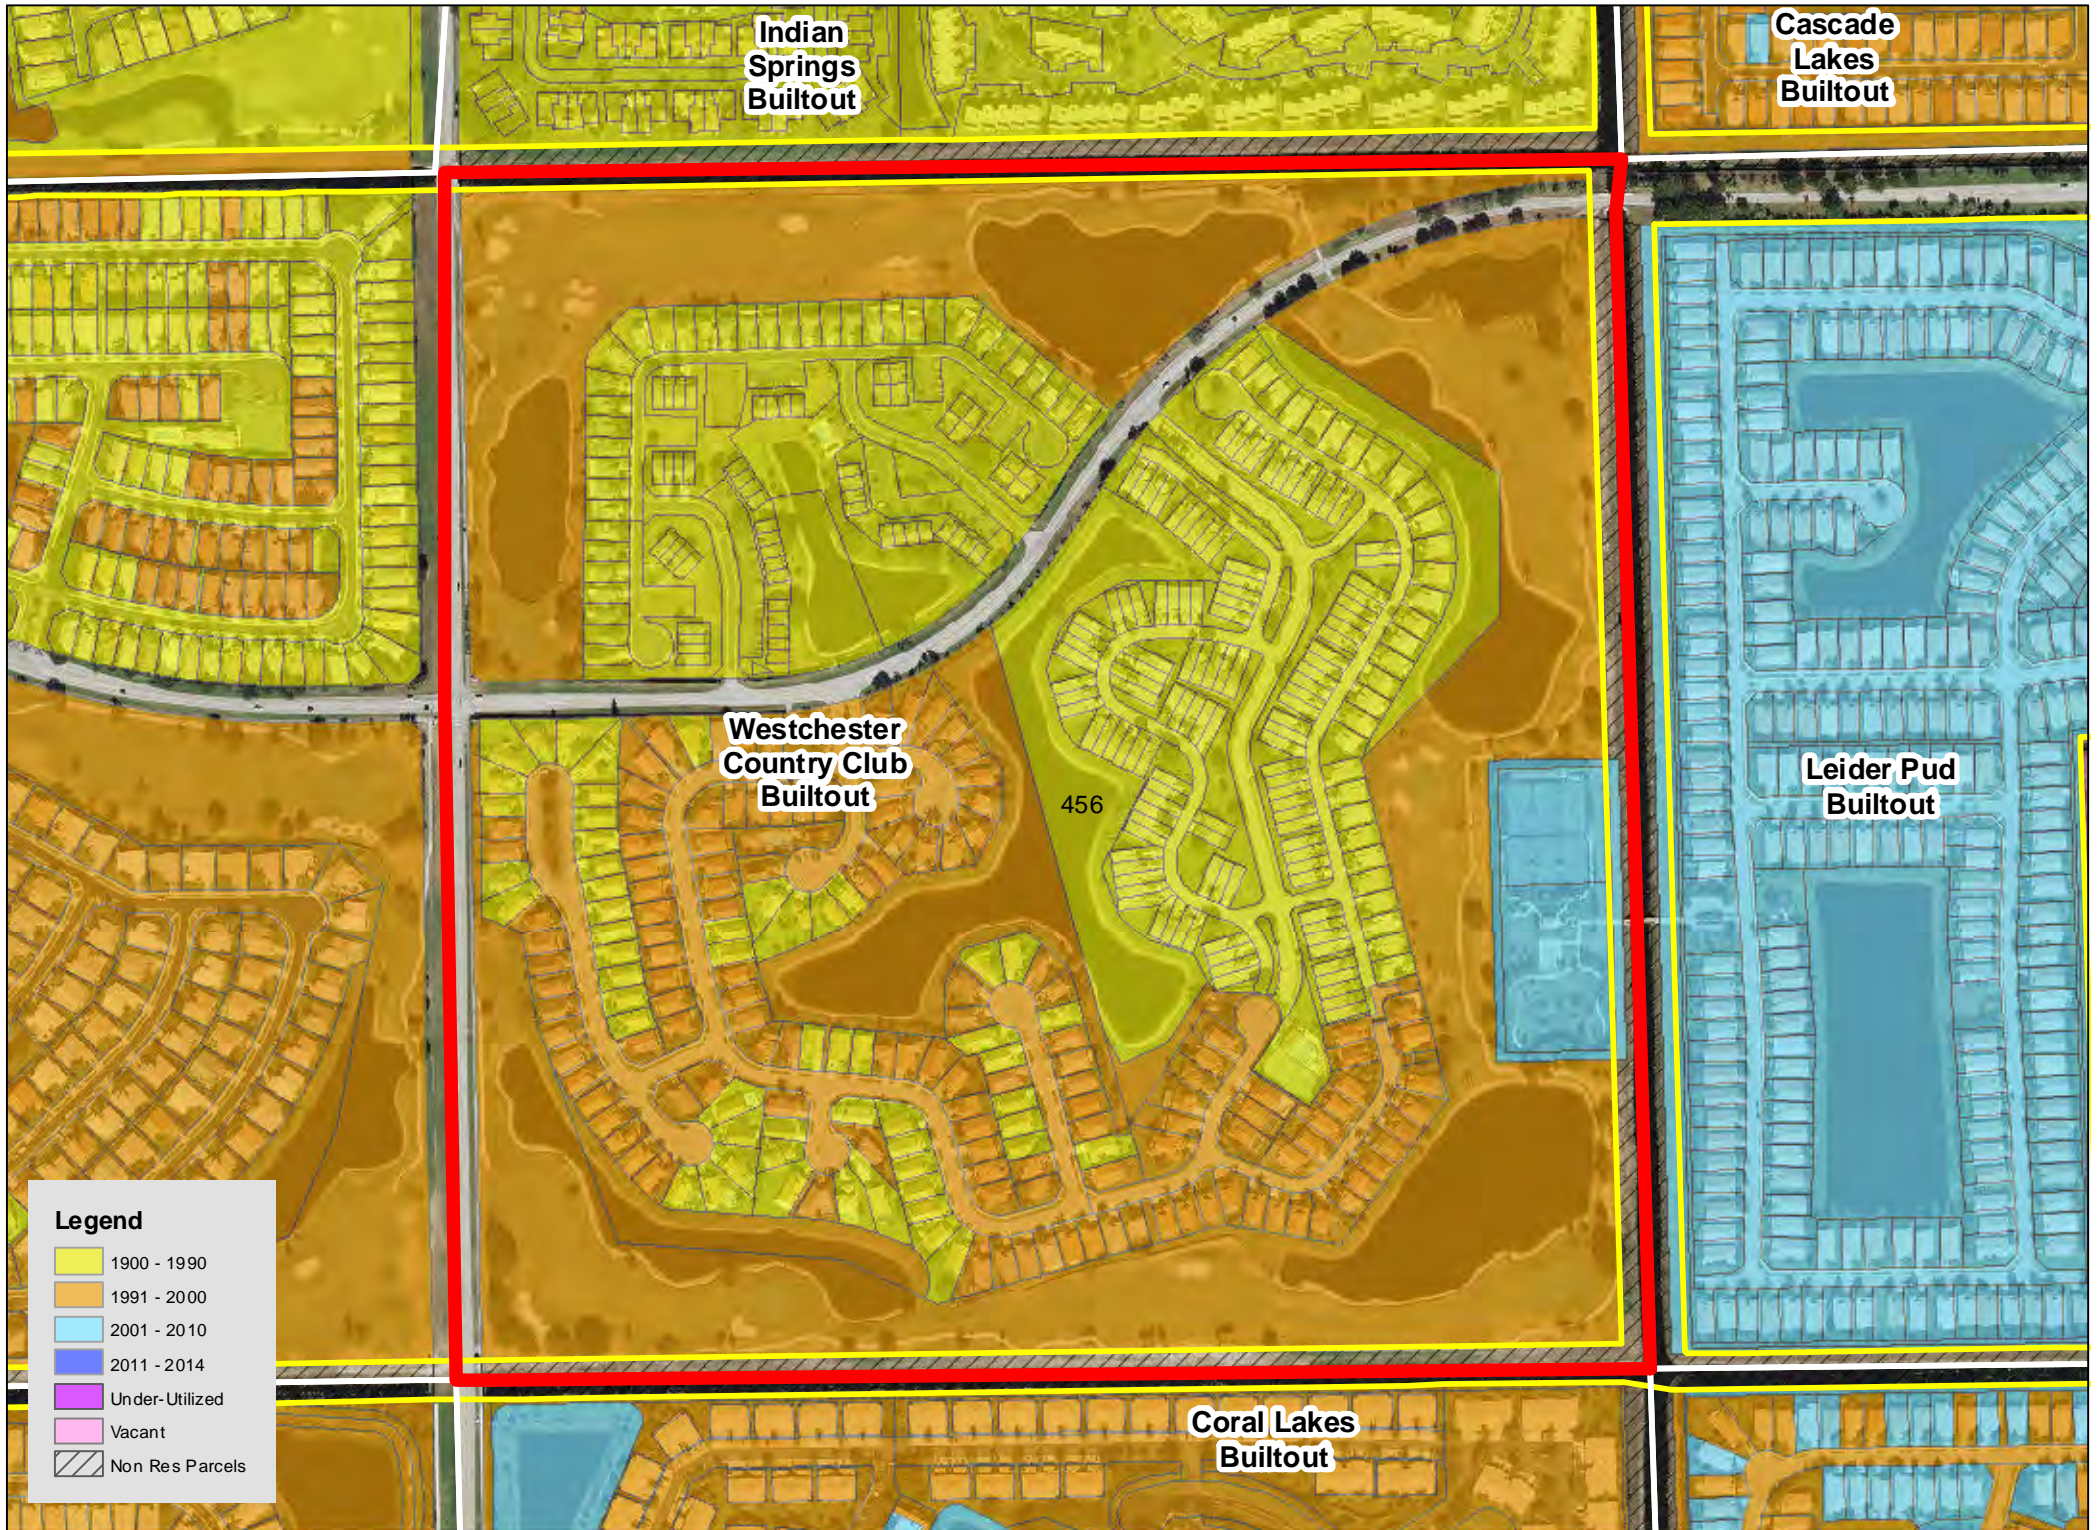

TAZ 402

TAZ 403

TAZ 407

TAZ 416

TAZ 453

TAZ 455

TAZ 480

TAZ 485

Legend

| | |
|------------|-----------------|
| Yellow | 1900 - 1990 |
| Orange | 1991 - 2000 |
| Light Blue | 2001 - 2010 |
| Dark Blue | 2011 - 2014 |
| Purple | Under-Utilized |
| Pink | Vacant |
| Hatched | Non Res Parcels |

TAZ 594

Patch Reef
Estates
Builtout

Millpond Timbercreek
Builtout

Legend

- 1900 - 1990
- 1991 - 2000
- 2001 - 2010
- 2011 - 2014
- Under-Utilized
- Vacant
- Non Res Parcels

Boca Raton
Bath & Tennis
Club Builtout

TAZ 640

TAZ 651

Boca Raton
Square
Buitout

TAZ 718

TAZ 744

TAZ 746

TAZ 747

TAZ 750