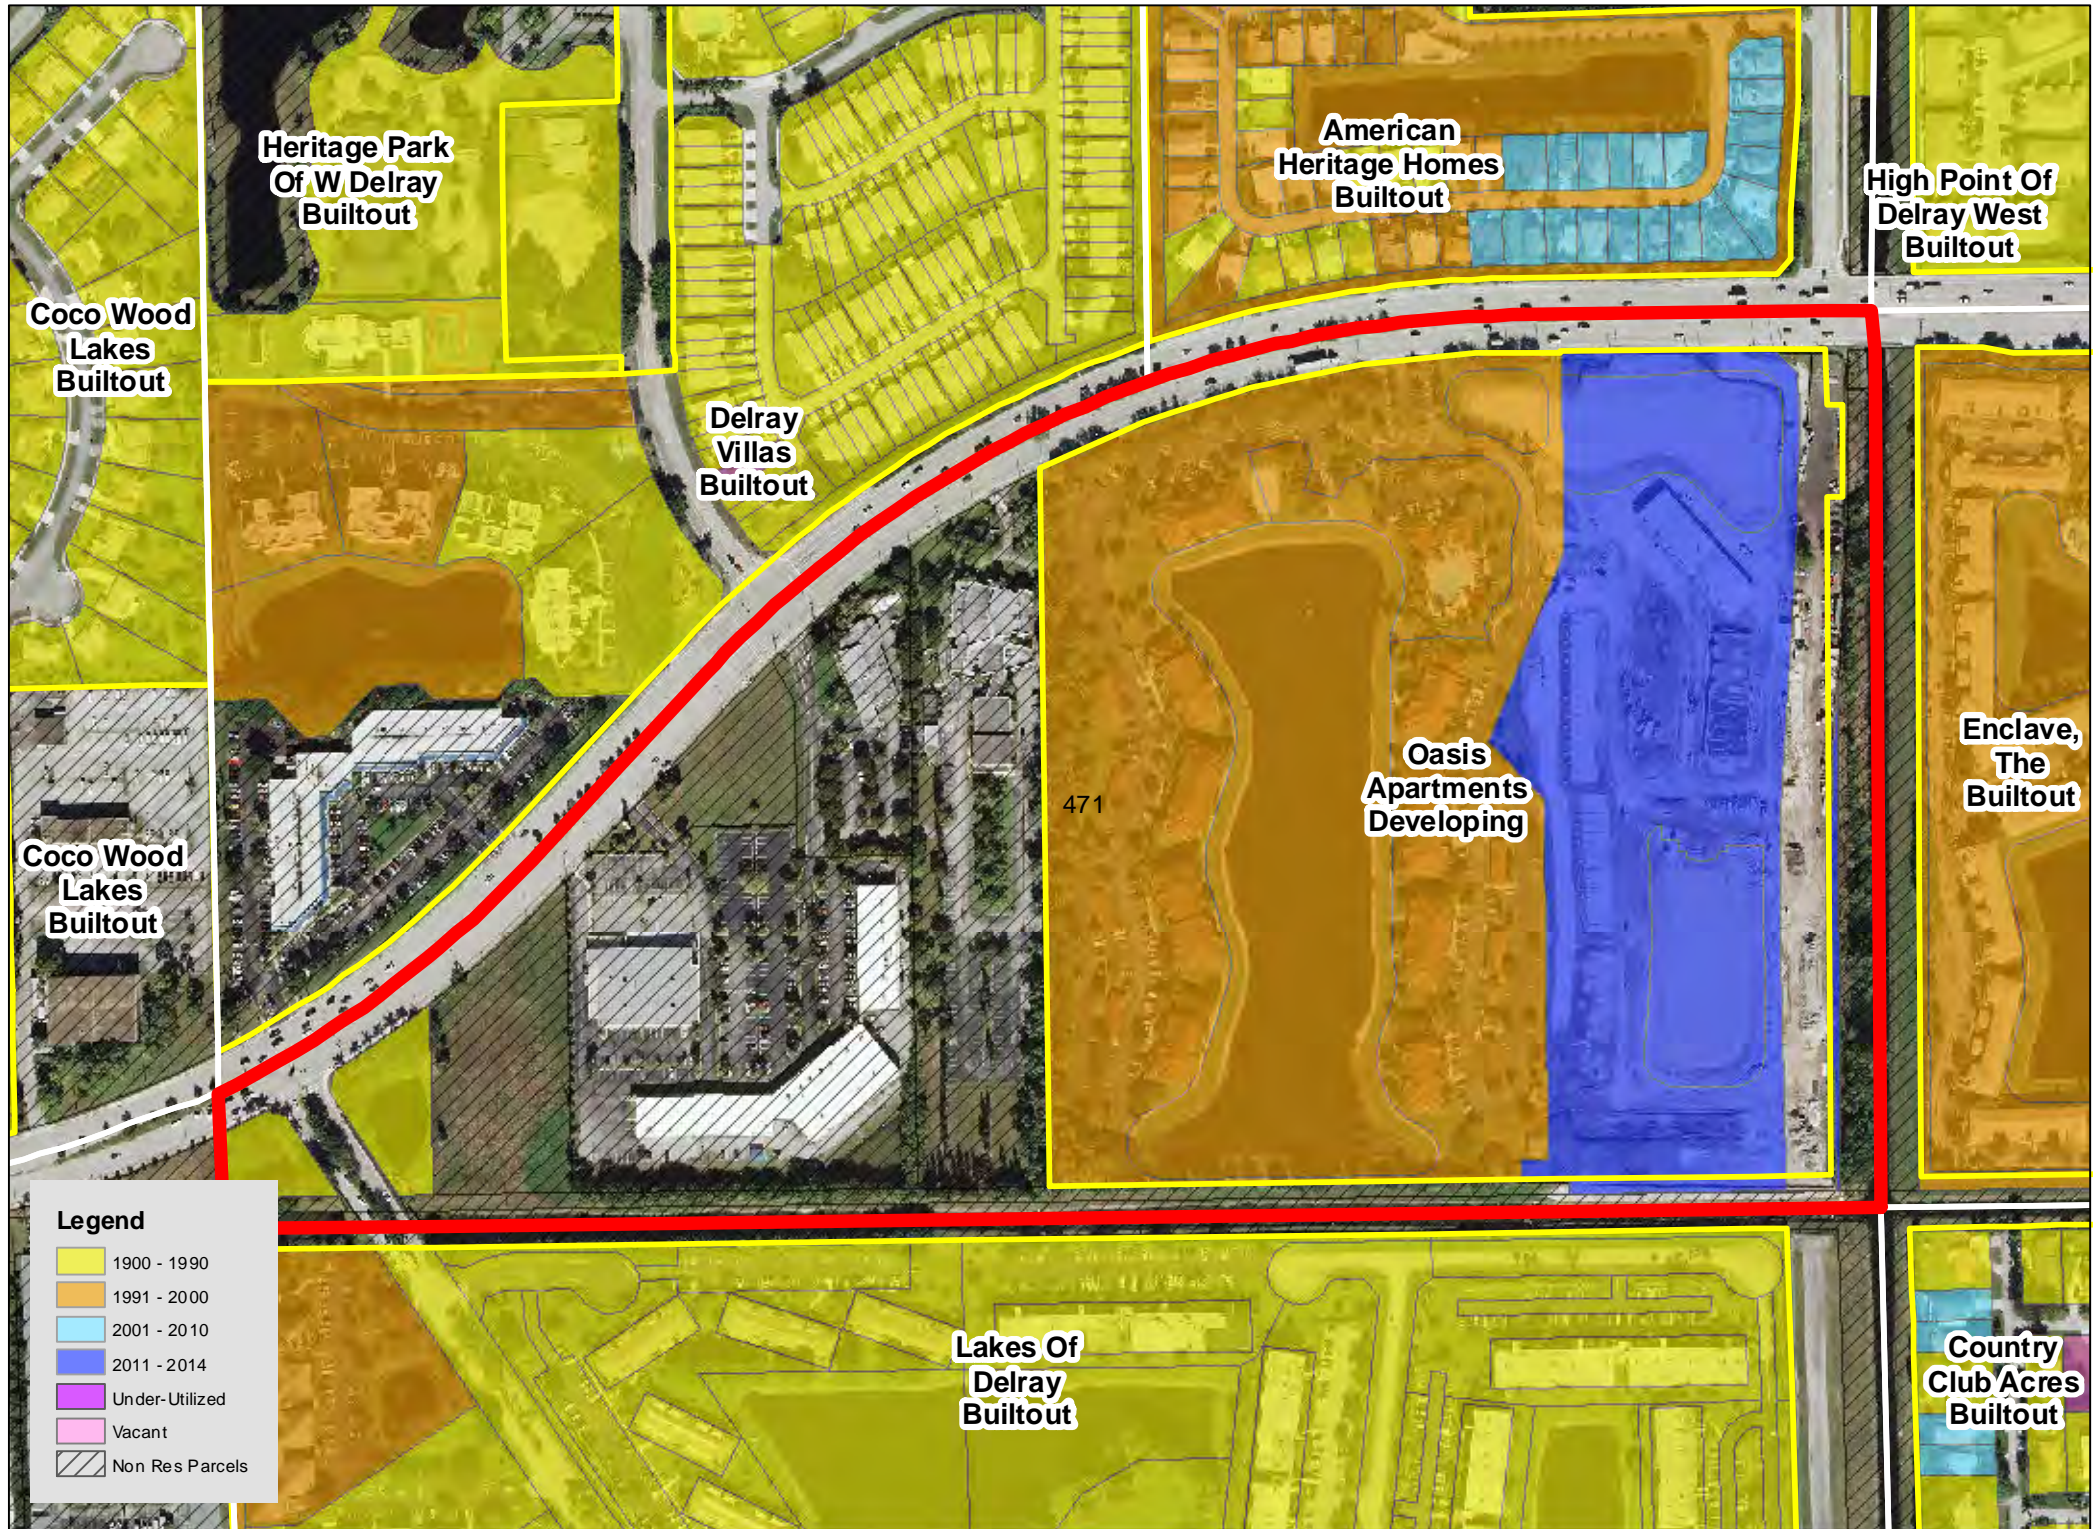

TAZ 402

TAZ 403

TAZ 407

TAZ 416

TAZ 453

TAZ 455

TAZ 480

TAZ 485

Legend

| | |
|------------|-----------------|
| Yellow | 1900 - 1990 |
| Orange | 1991 - 2000 |
| Light Blue | 2001 - 2010 |
| Dark Blue | 2011 - 2014 |
| Purple | Under-Utilized |
| Pink | Vacant |
| Hatched | Non Res Parcels |

TAZ 594

Patch Reef
Estates
Builtout

Millpond Timbercreek
Builtout

Legend

- 1900 - 1990
- 1991 - 2000
- 2001 - 2010
- 2011 - 2014
- Under-Utilized
- Vacant
- Non Res Parcels

Boca Raton
Bath & Tennis
Club Builtout

TAZ 640

TAZ 651

Boca Raton
Square
Buitout

TAZ 718

TAZ 744

TAZ 746

TAZ 747

TAZ 750