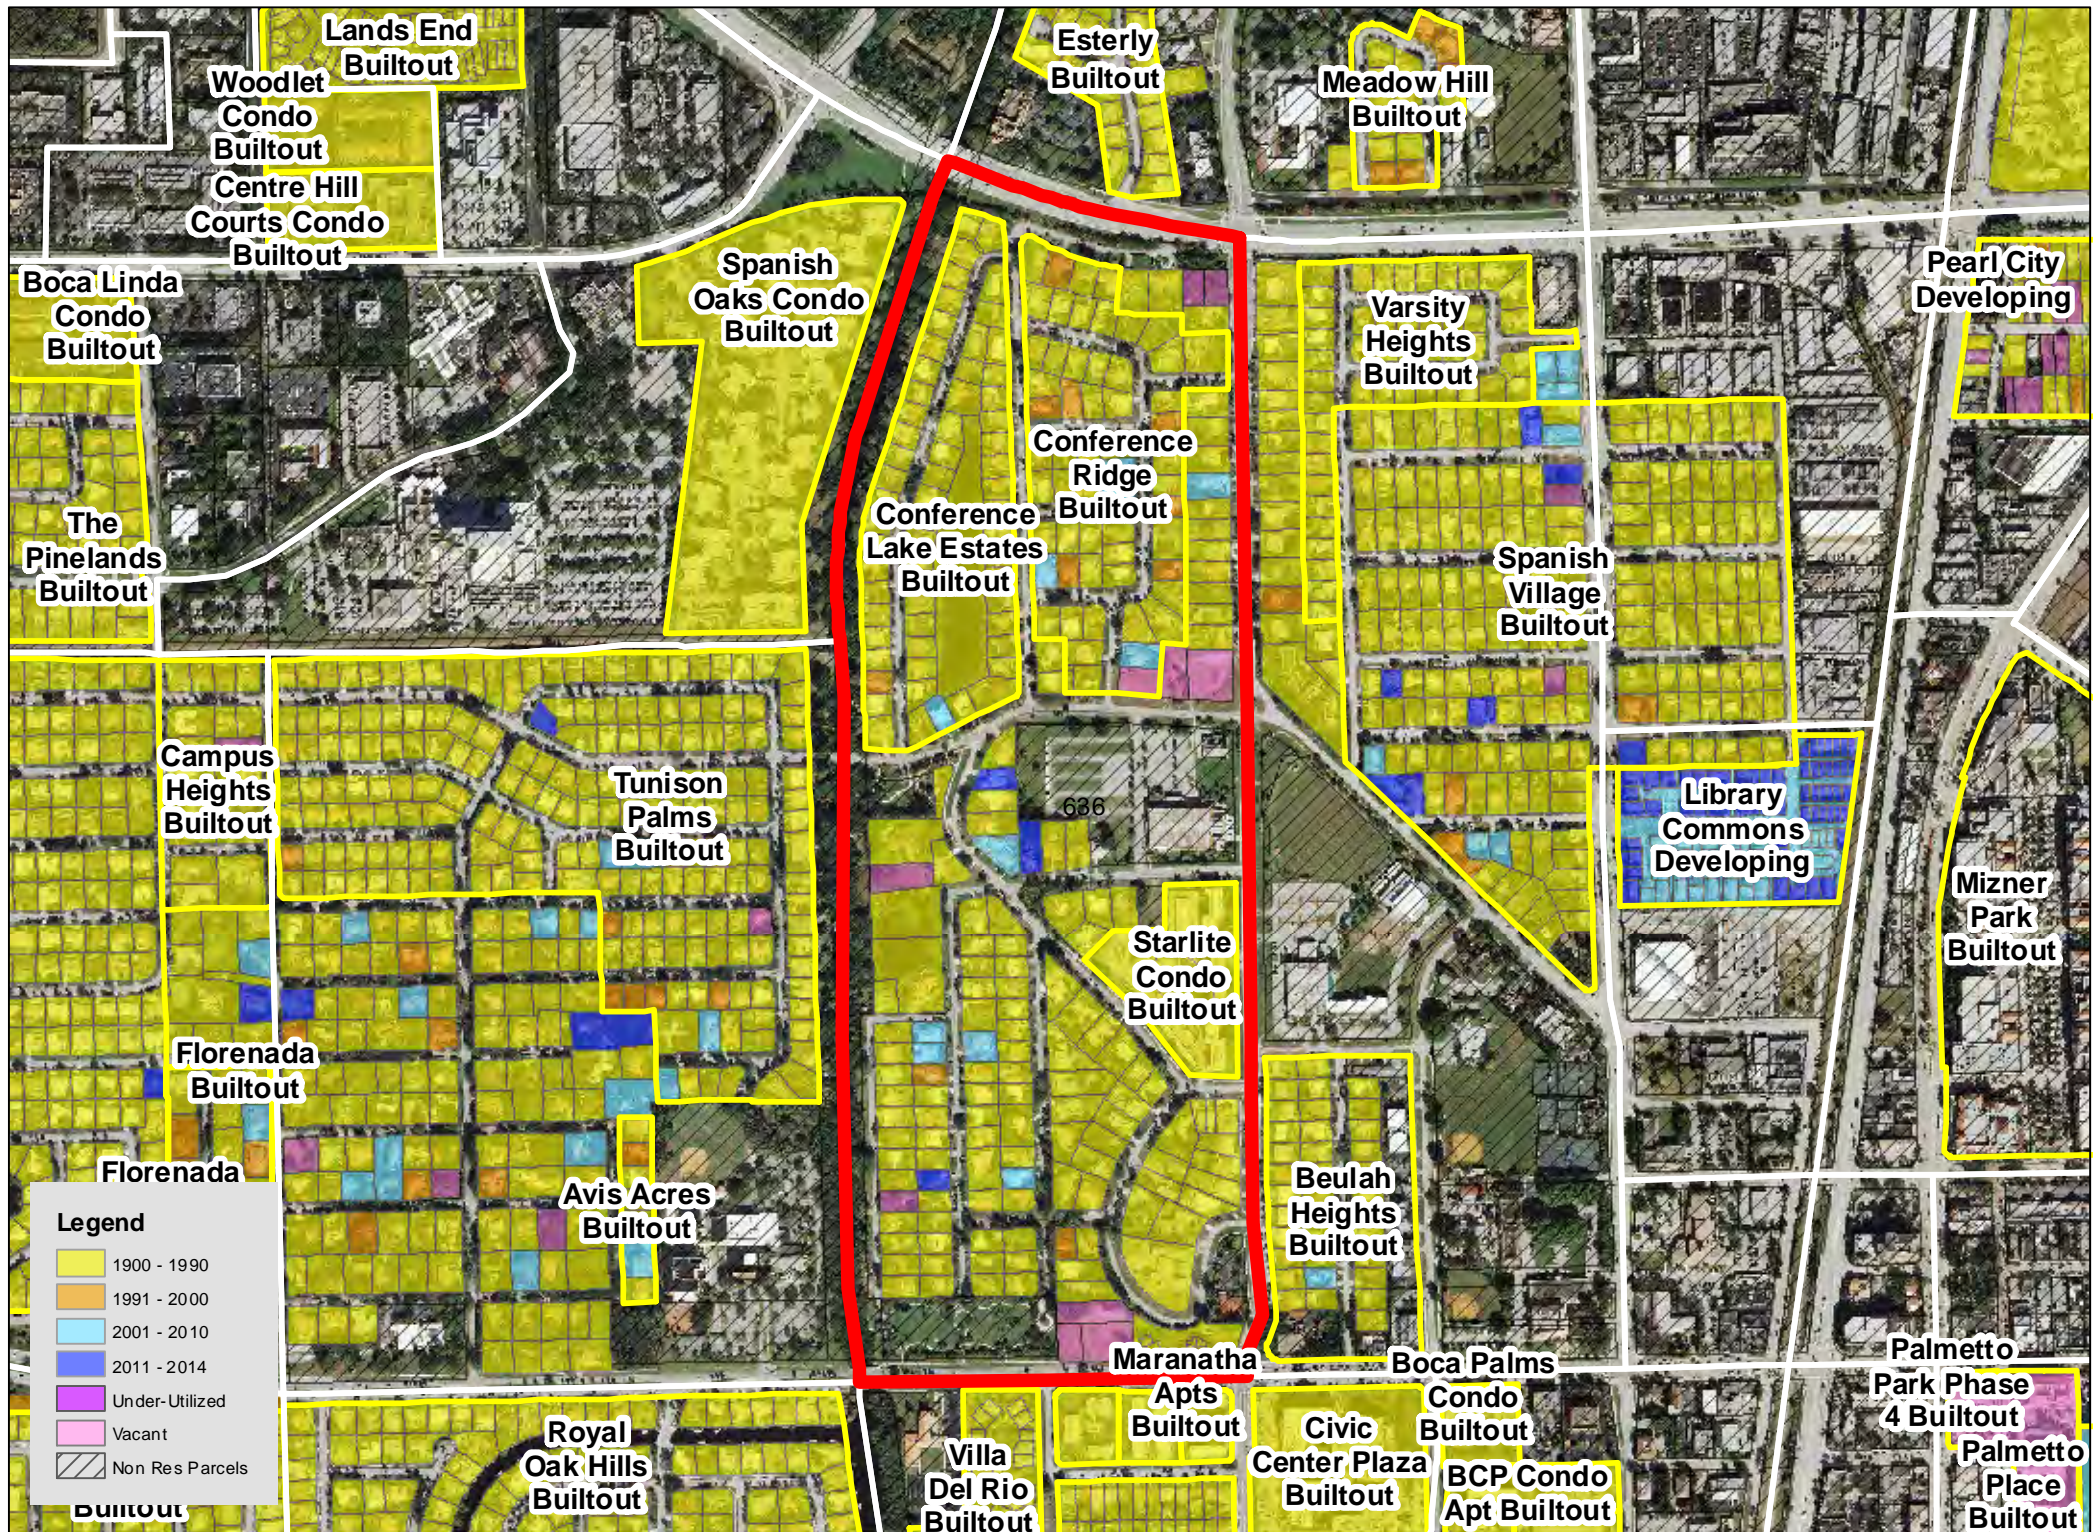

TAZ 594

Patch Reef
Estates
Builtout

Millpond Timbercreek
Builtout

Legend

- 1900 - 1990
- 1991 - 2000
- 2001 - 2010
- 2011 - 2014
- Under-Utilized
- Vacant
- Non Res Parcels

Boca Raton
Bath & Tennis
Club Builtout

TAZ 640

TAZ 651

Boca Raton
Square
Buitout

TAZ 718

TAZ 744

TAZ 746

TAZ 747

TAZ 750