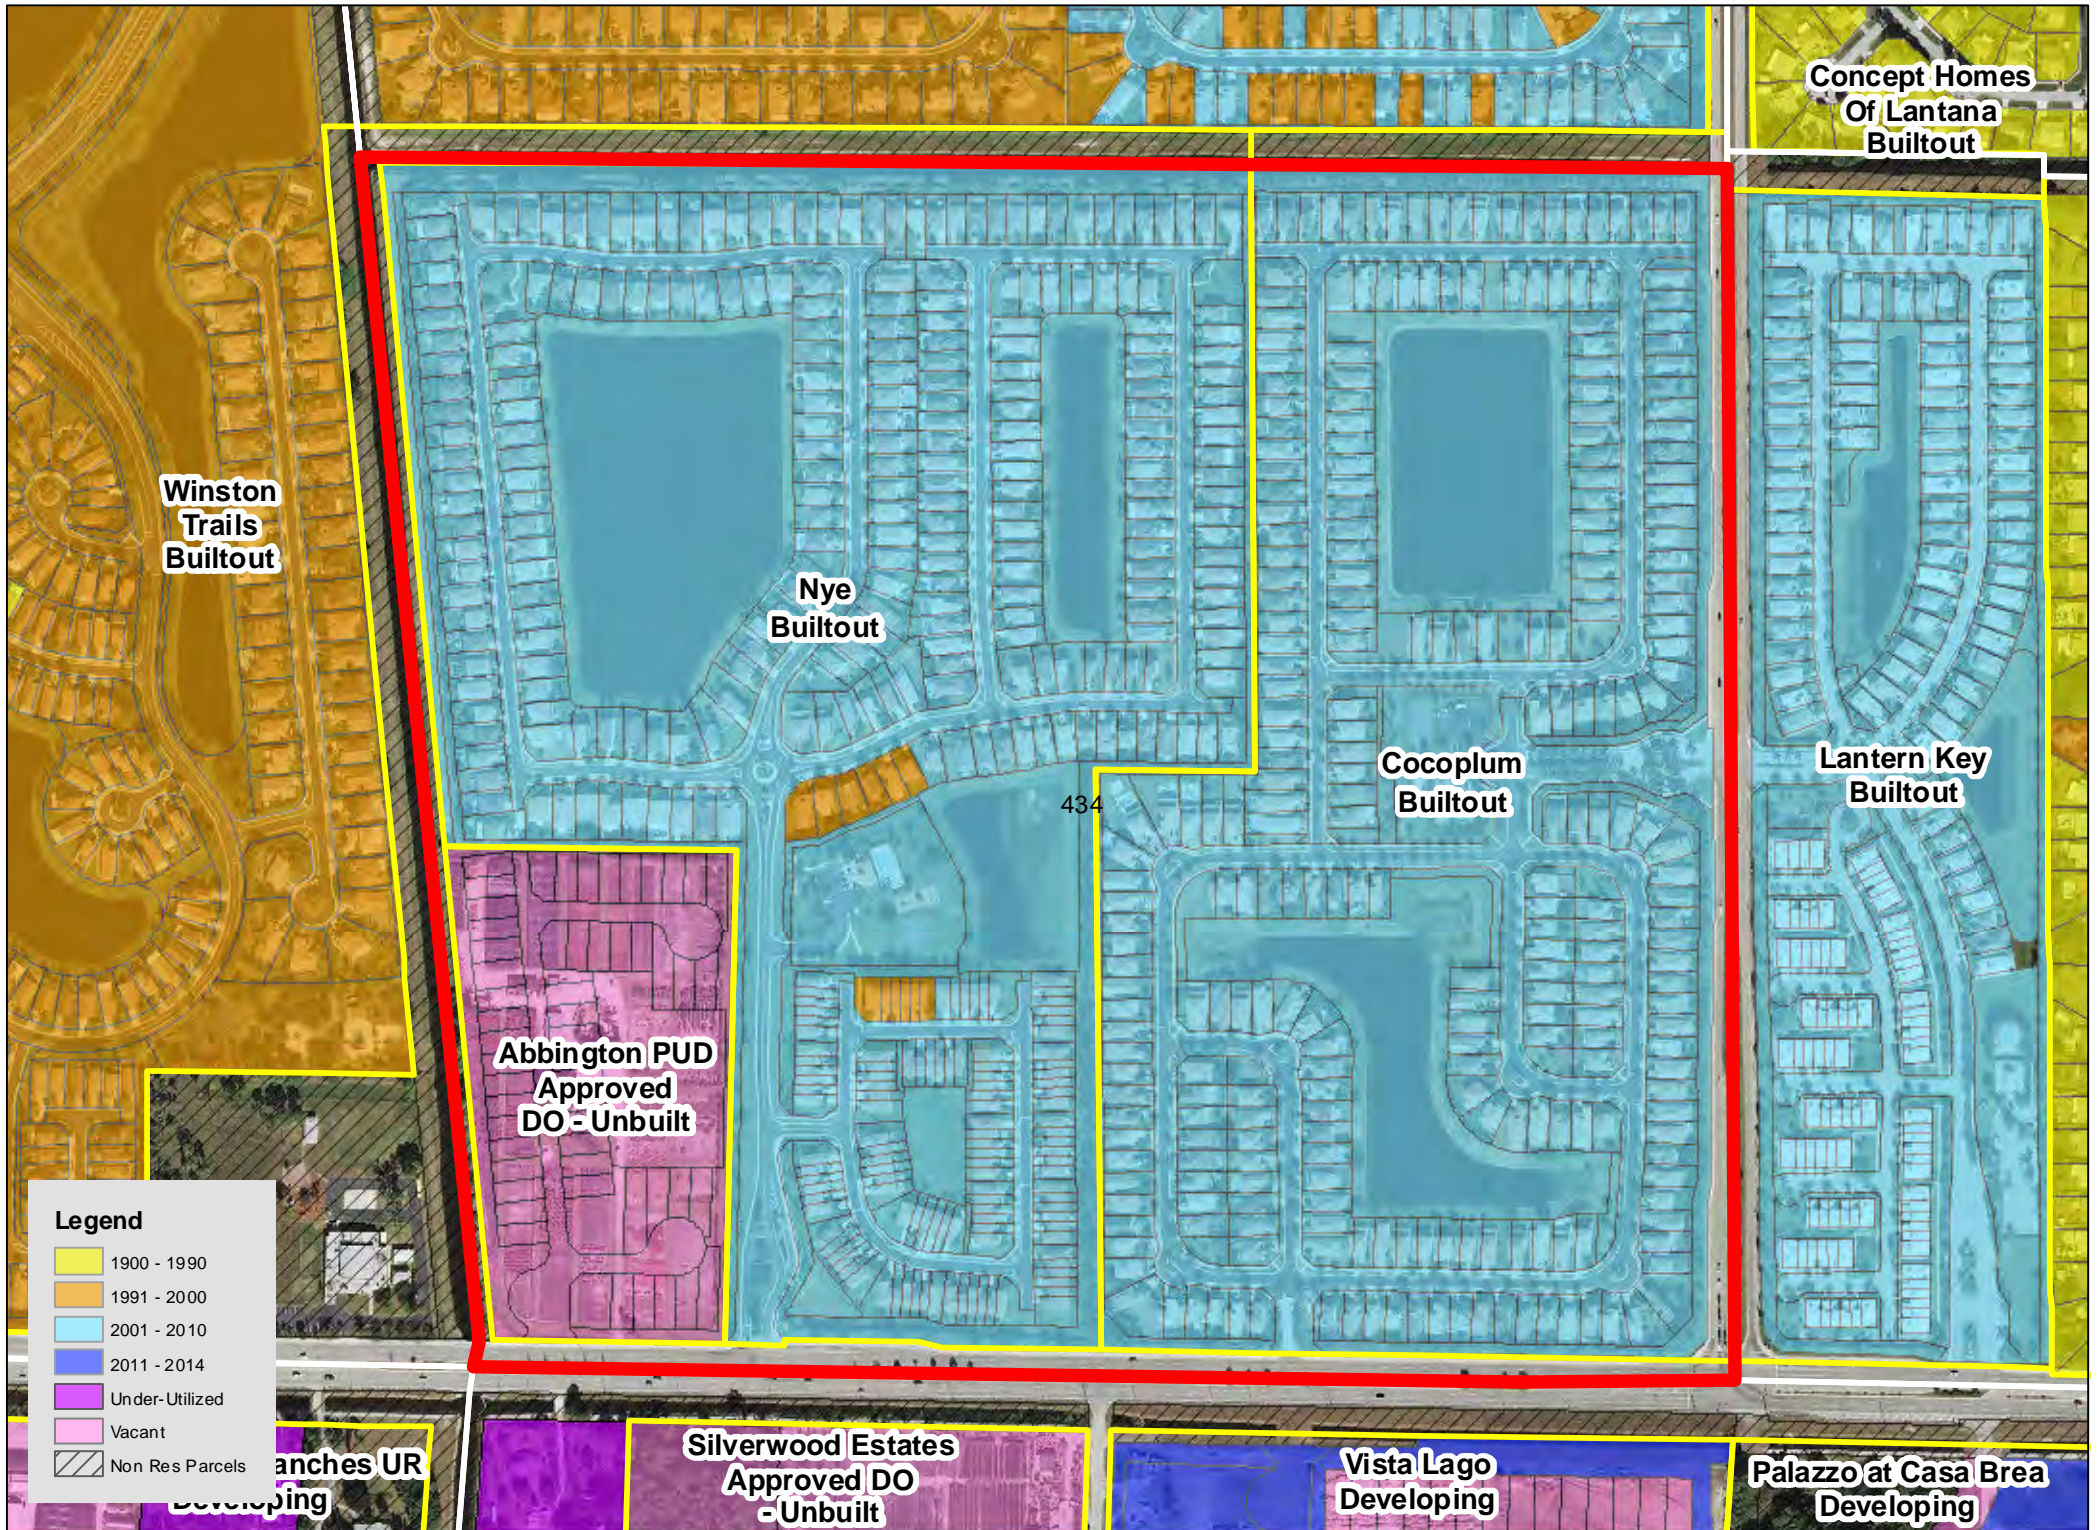

TAZ 402

TAZ 403

TAZ 407

TAZ 416

TAZ 453

TAZ 455

TAZ 480

TAZ 485

Legend

| | |
|------------|-----------------|
| Yellow | 1900 - 1990 |
| Orange | 1991 - 2000 |
| Light Blue | 2001 - 2010 |
| Dark Blue | 2011 - 2014 |
| Purple | Under-Utilized |
| Pink | Vacant |
| Hatched | Non Res Parcels |

TAZ 594

Patch Reef
Estates
Builtout

Millpond Timbercreek
Builtout

Legend

- 1900 - 1990
- 1991 - 2000
- 2001 - 2010
- 2011 - 2014
- Under-Utilized
- Vacant
- Non Res Parcels

Boca Raton
Bath & Tennis
Club Builtout

TAZ 640

TAZ 651

Boca Raton
Square
Buitout

TAZ 718

TAZ 744

TAZ 746

TAZ 747

TAZ 750