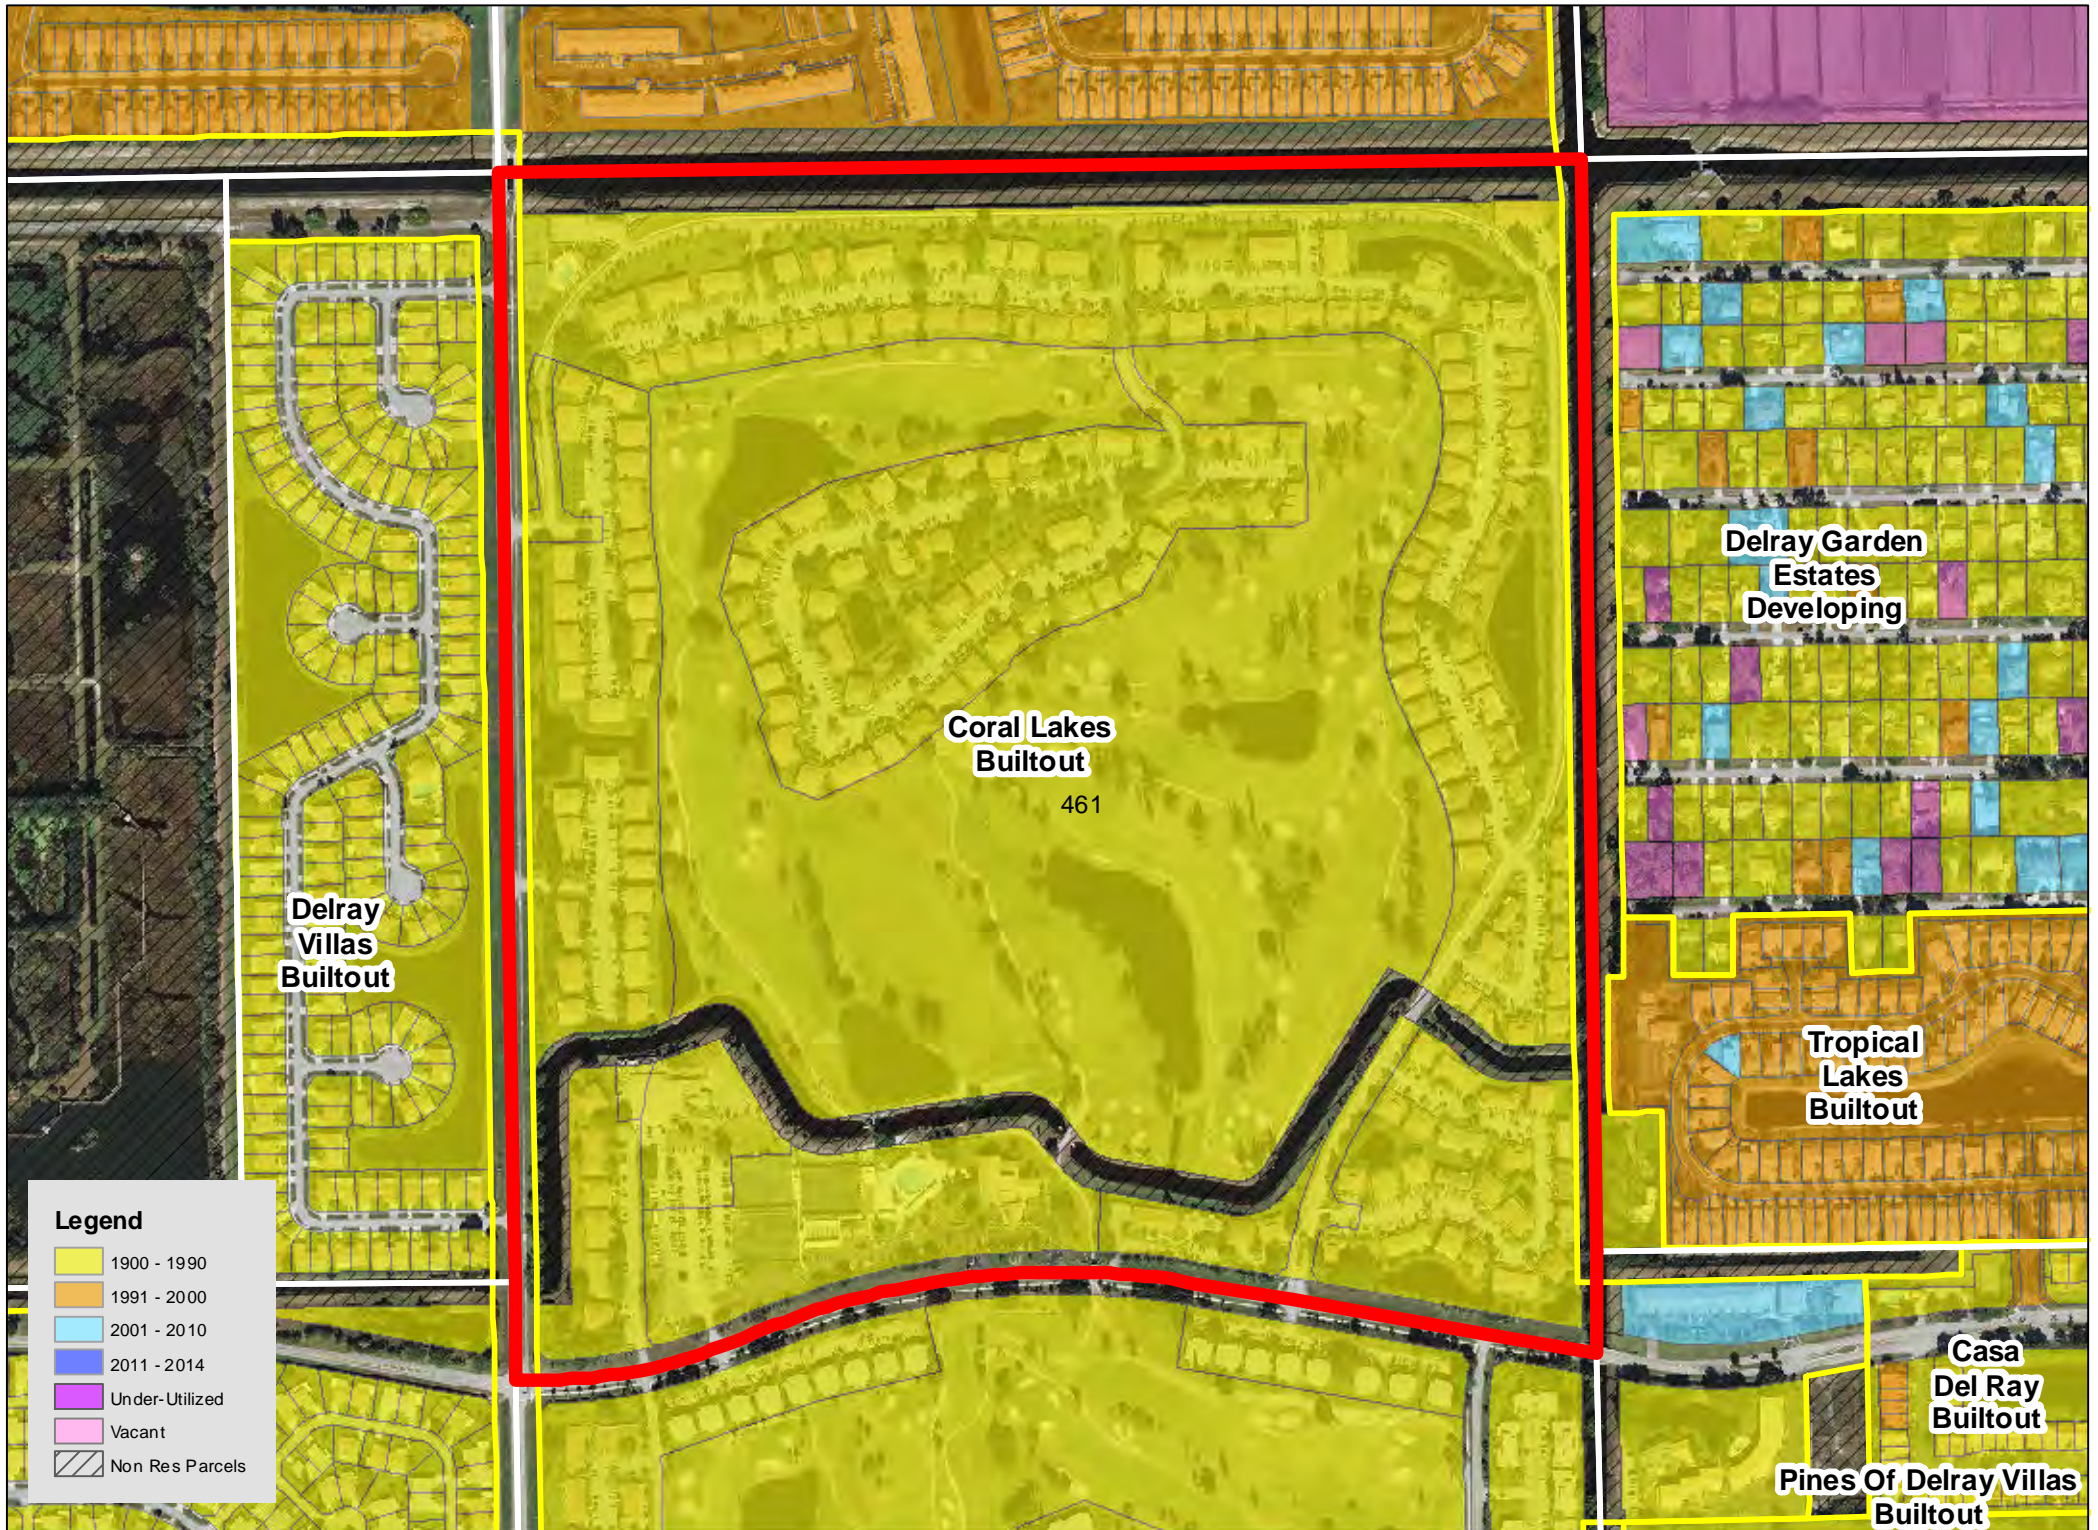

TAZ 402

TAZ 403

TAZ 407

TAZ 416

TAZ 453

TAZ 455

TAZ 480

TAZ 485

Legend

| | |
|------------|-----------------|
| Yellow | 1900 - 1990 |
| Orange | 1991 - 2000 |
| Light Blue | 2001 - 2010 |
| Dark Blue | 2011 - 2014 |
| Purple | Under-Utilized |
| Pink | Vacant |
| Hatched | Non Res Parcels |

TAZ 594

Patch Reef
Estates
Builtout

Millpond Timbercreek
Builtout

Legend

- 1900 - 1990
- 1991 - 2000
- 2001 - 2010
- 2011 - 2014
- Under-Utilized
- Vacant
- Non Res Parcels

Boca Raton
Bath & Tennis
Club Builtout

TAZ 640

TAZ 651

Boca Raton
Square
Buitout

TAZ 718

TAZ 744

TAZ 746

TAZ 747

TAZ 750