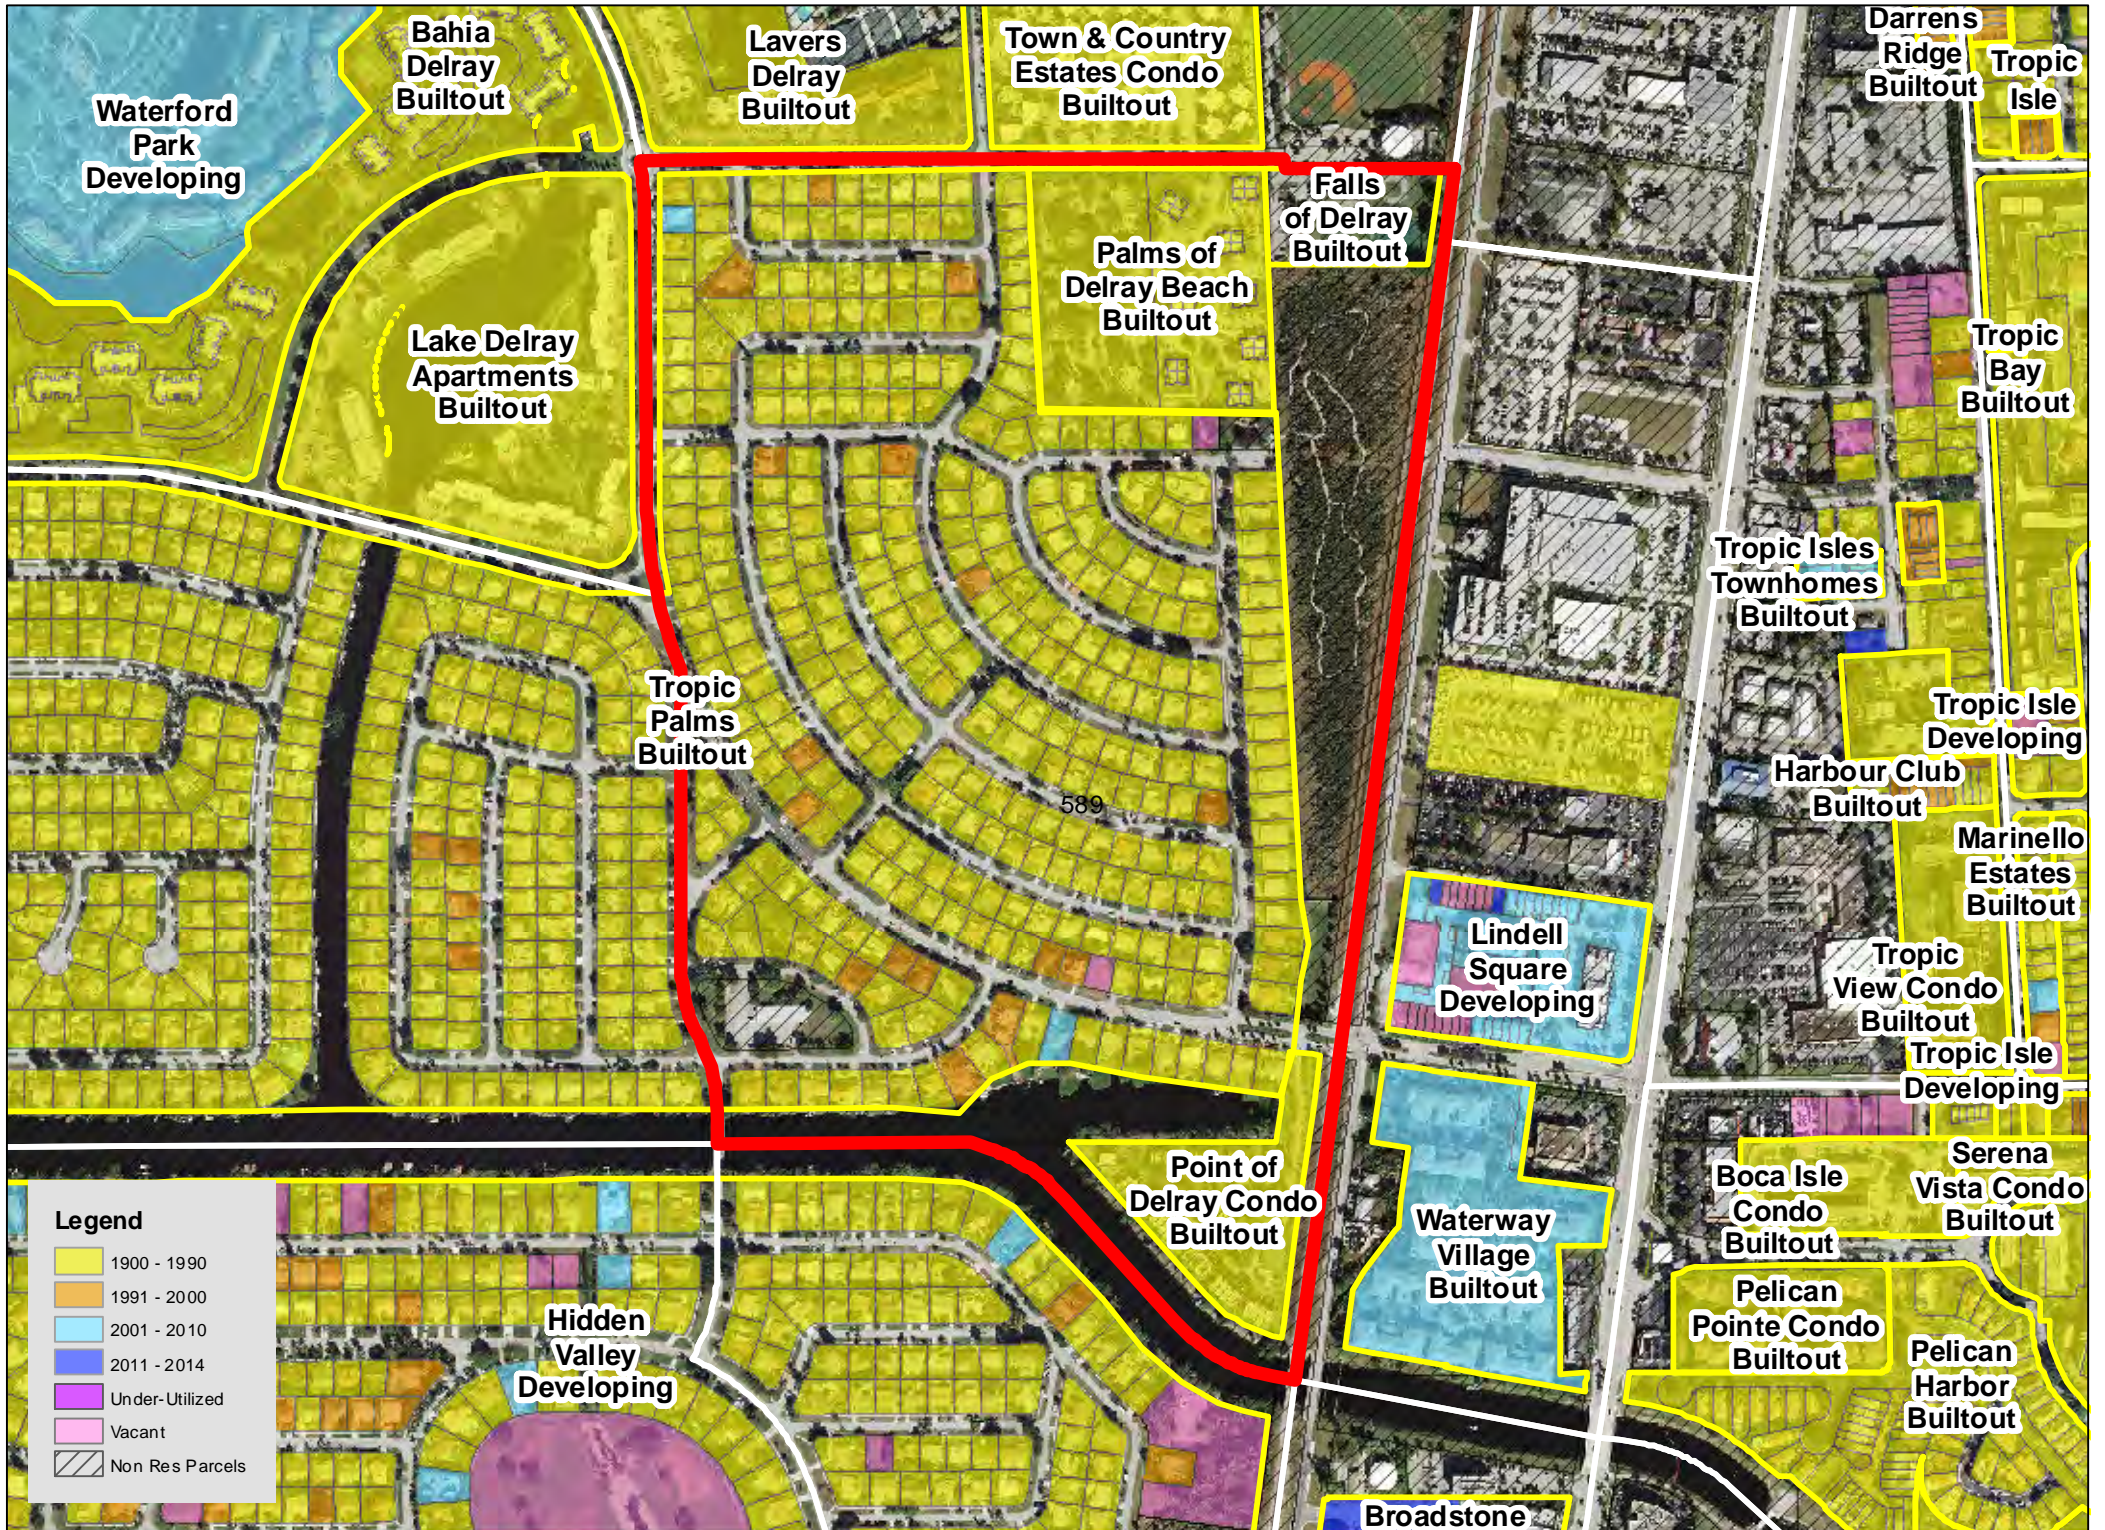

Legend

| | |
|------------|-----------------|
| Yellow | 1900 - 1990 |
| Orange | 1991 - 2000 |
| Light Blue | 2001 - 2010 |
| Dark Blue | 2011 - 2014 |
| Purple | Under-Utilized |
| Pink | Vacant |
| Hatched | Non Res Parcels |

TAZ 594

Patch Reef
Estates
Builtout

Millpond Timbercreek
Builtout

Legend

- 1900 - 1990
- 1991 - 2000
- 2001 - 2010
- 2011 - 2014
- Under-Utilized
- Vacant
- Non Res Parcels

Boca Raton
Bath & Tennis
Club Builtout

TAZ 640

TAZ 651

Boca Raton
Square
Buitout

TAZ 718

TAZ 744

TAZ 746

TAZ 747

TAZ 750