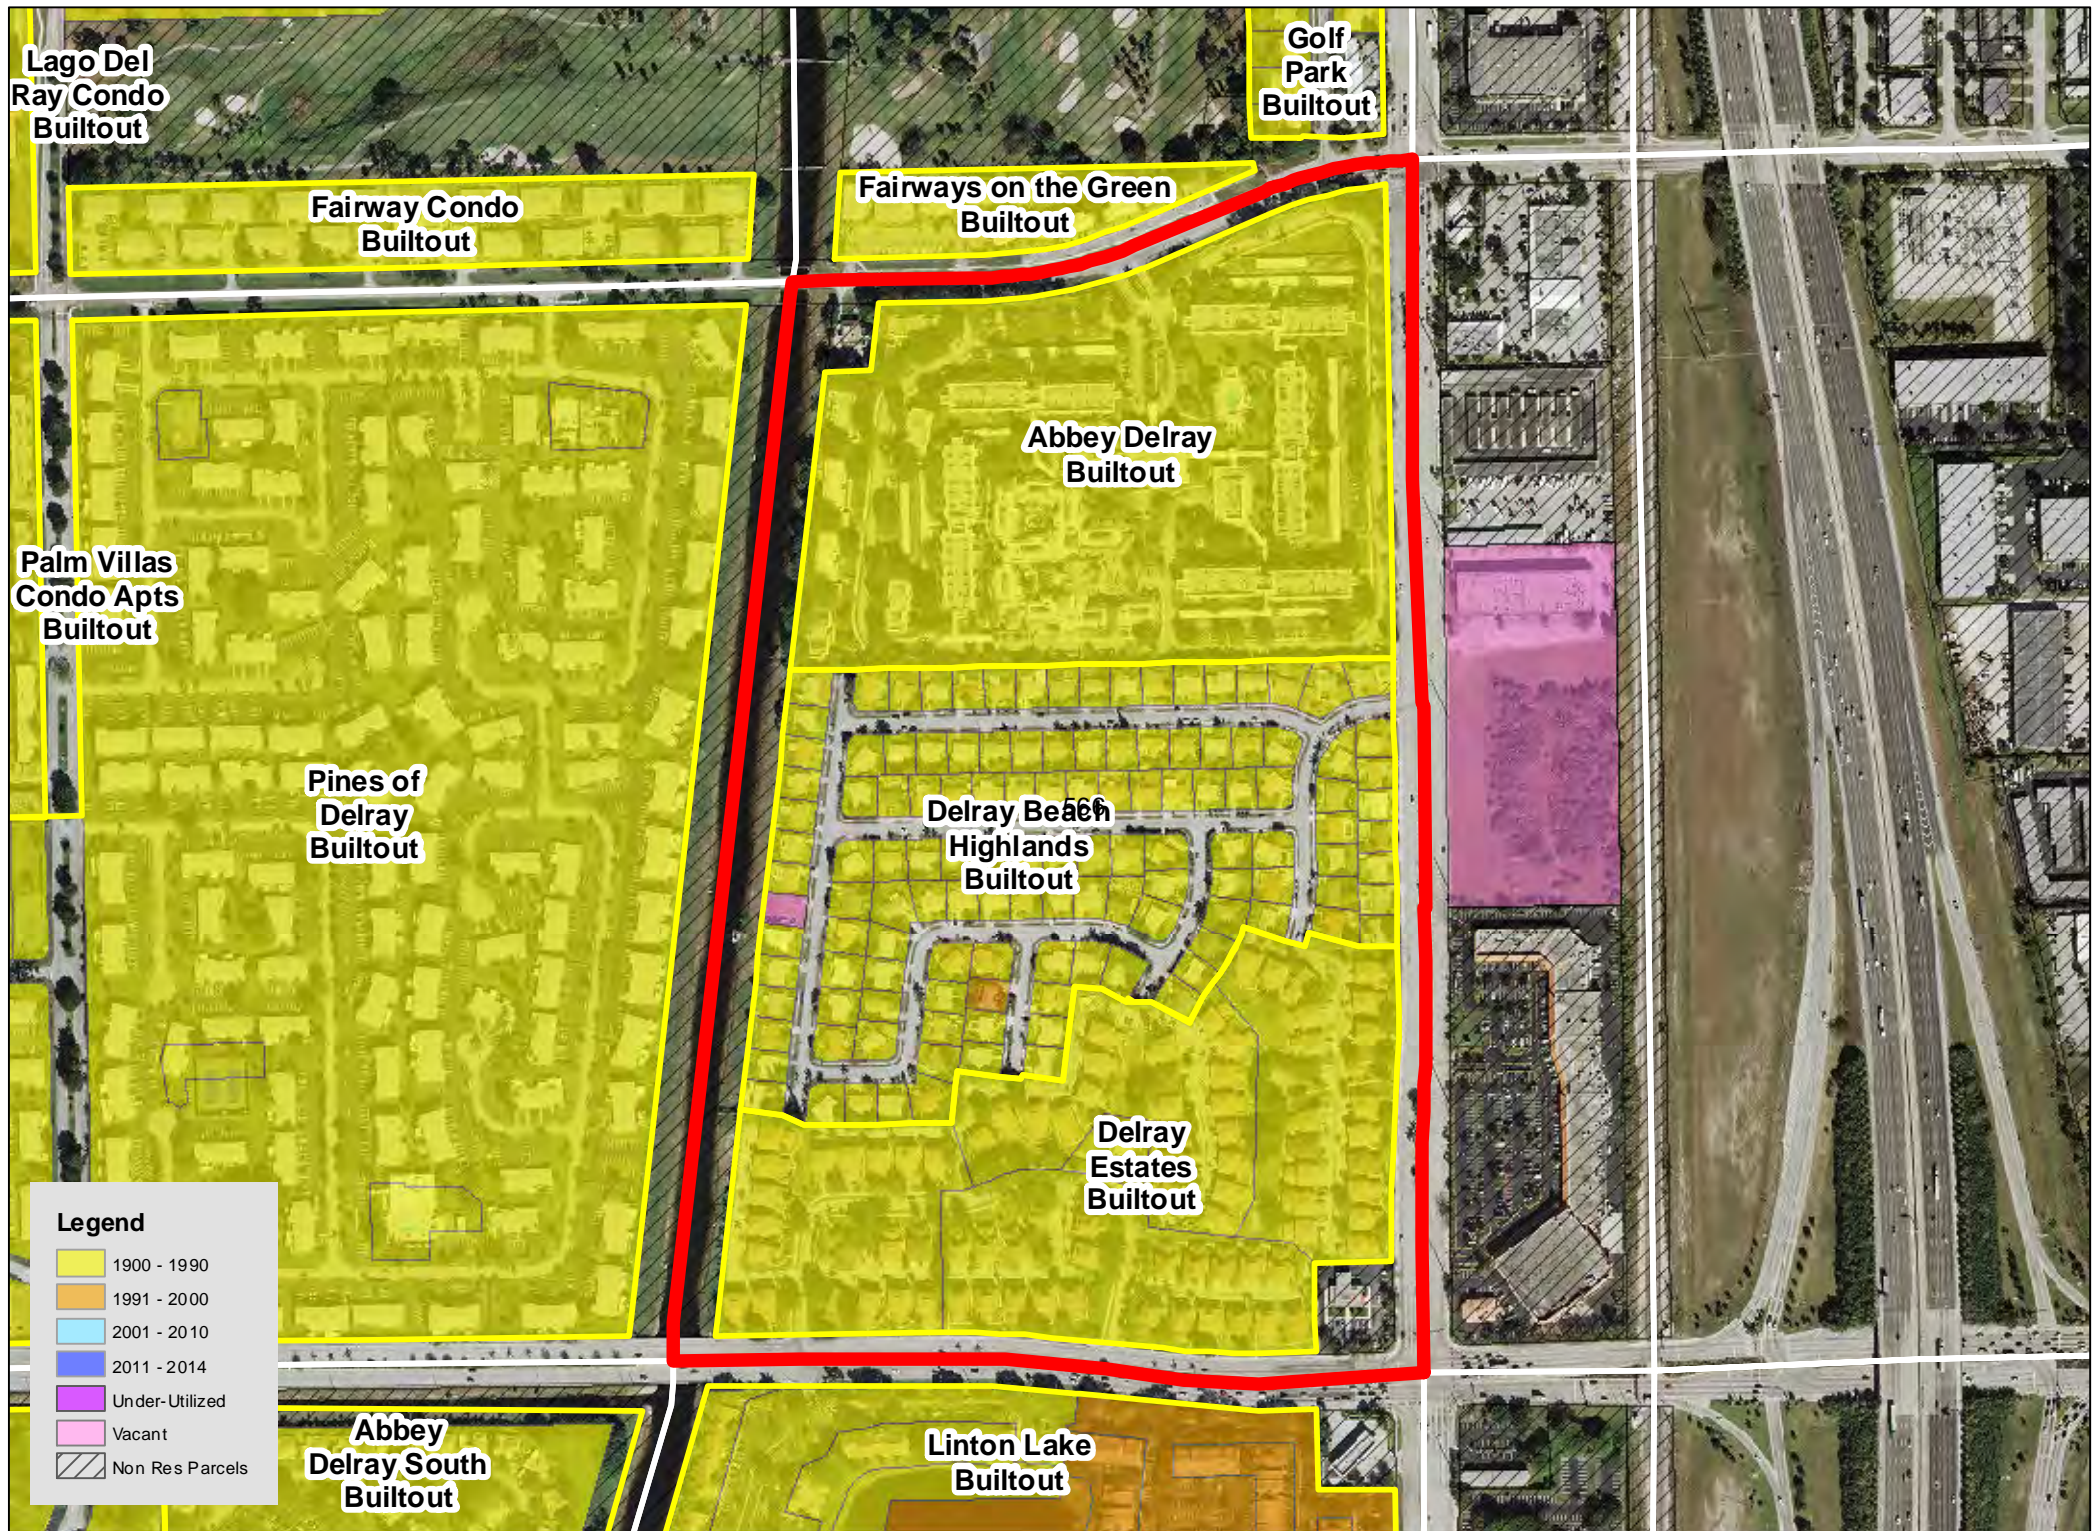

Legend

| | |
|------------|-----------------|
| Yellow | 1900 - 1990 |
| Orange | 1991 - 2000 |
| Light Blue | 2001 - 2010 |
| Dark Blue | 2011 - 2014 |
| Purple | Under-Utilized |
| Pink | Vacant |
| Hatched | Non Res Parcels |

TAZ 594

Patch Reef
Estates
Builtout

Millpond Timbercreek
Builtout

Legend

- 1900 - 1990
- 1991 - 2000
- 2001 - 2010
- 2011 - 2014
- Under-Utilized
- Vacant
- Non Res Parcels

Boca Raton
Bath & Tennis
Club Builtout

TAZ 640

TAZ 651

Boca Raton
Square
Buitout

TAZ 718

TAZ 744

TAZ 746

TAZ 747

TAZ 750