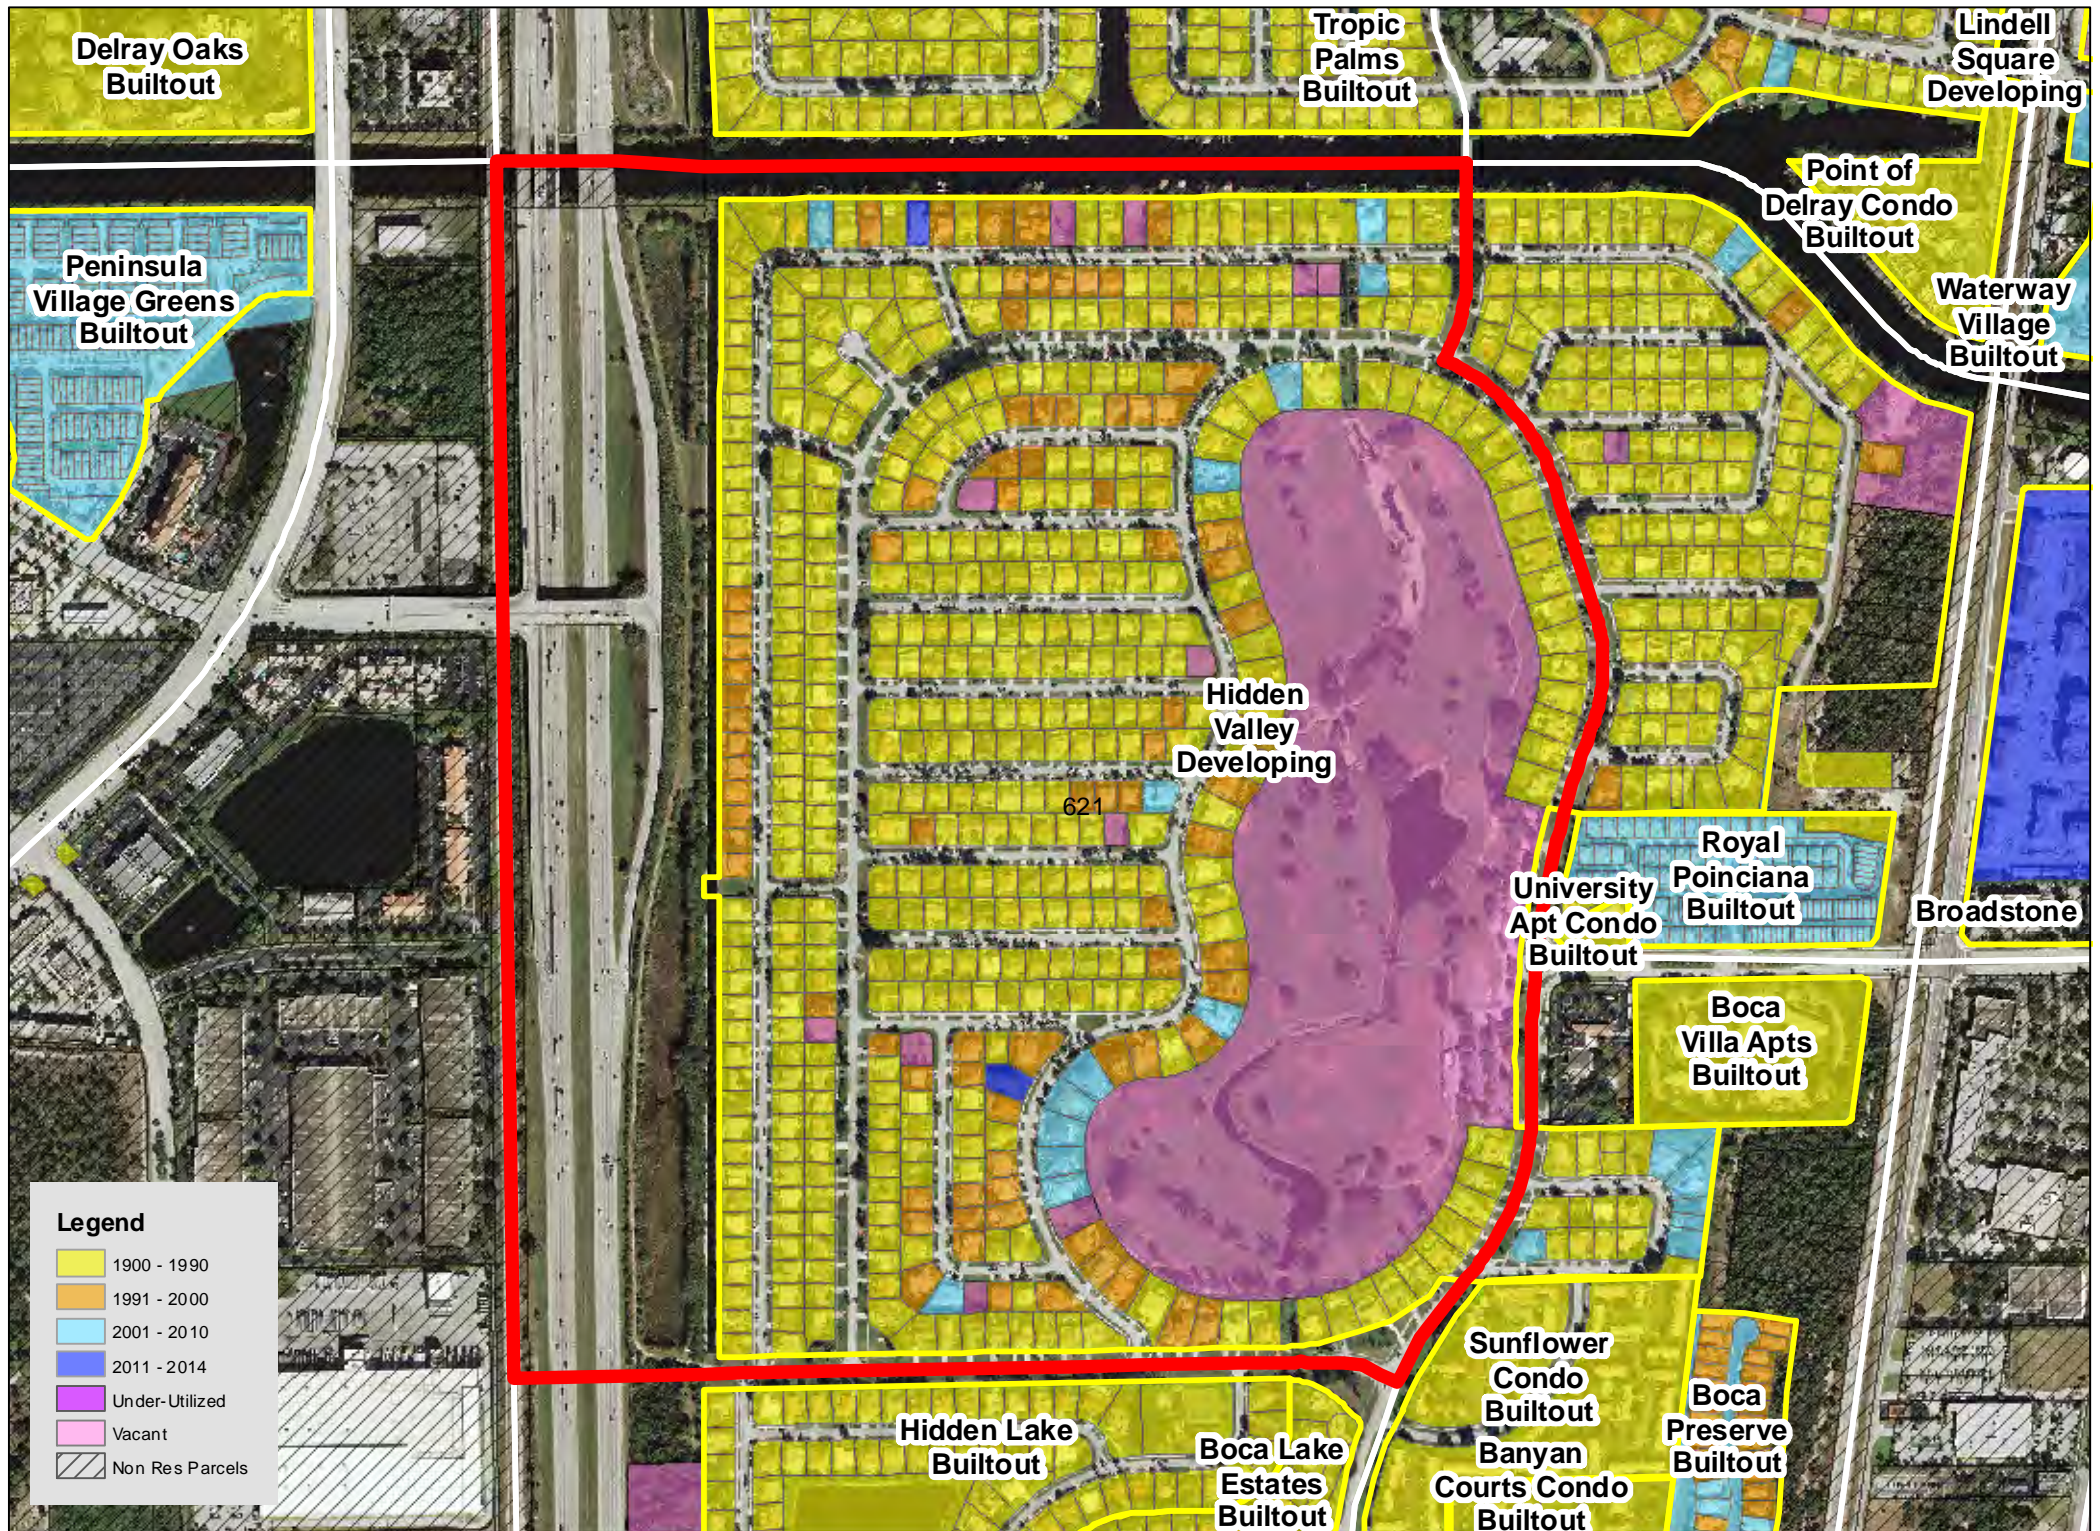

TAZ 594

Patch Reef
Estates
Builtout

Millpond Timbercreek
Builtout

Legend

- 1900 - 1990
- 1991 - 2000
- 2001 - 2010
- 2011 - 2014
- Under-Utilized
- Vacant
- Non Res Parcels

Boca Raton
Bath & Tennis
Club Builtout

TAZ 640

TAZ 651

Boca Raton
Square
Buitout

TAZ 718

TAZ 744

TAZ 746

TAZ 747

TAZ 750