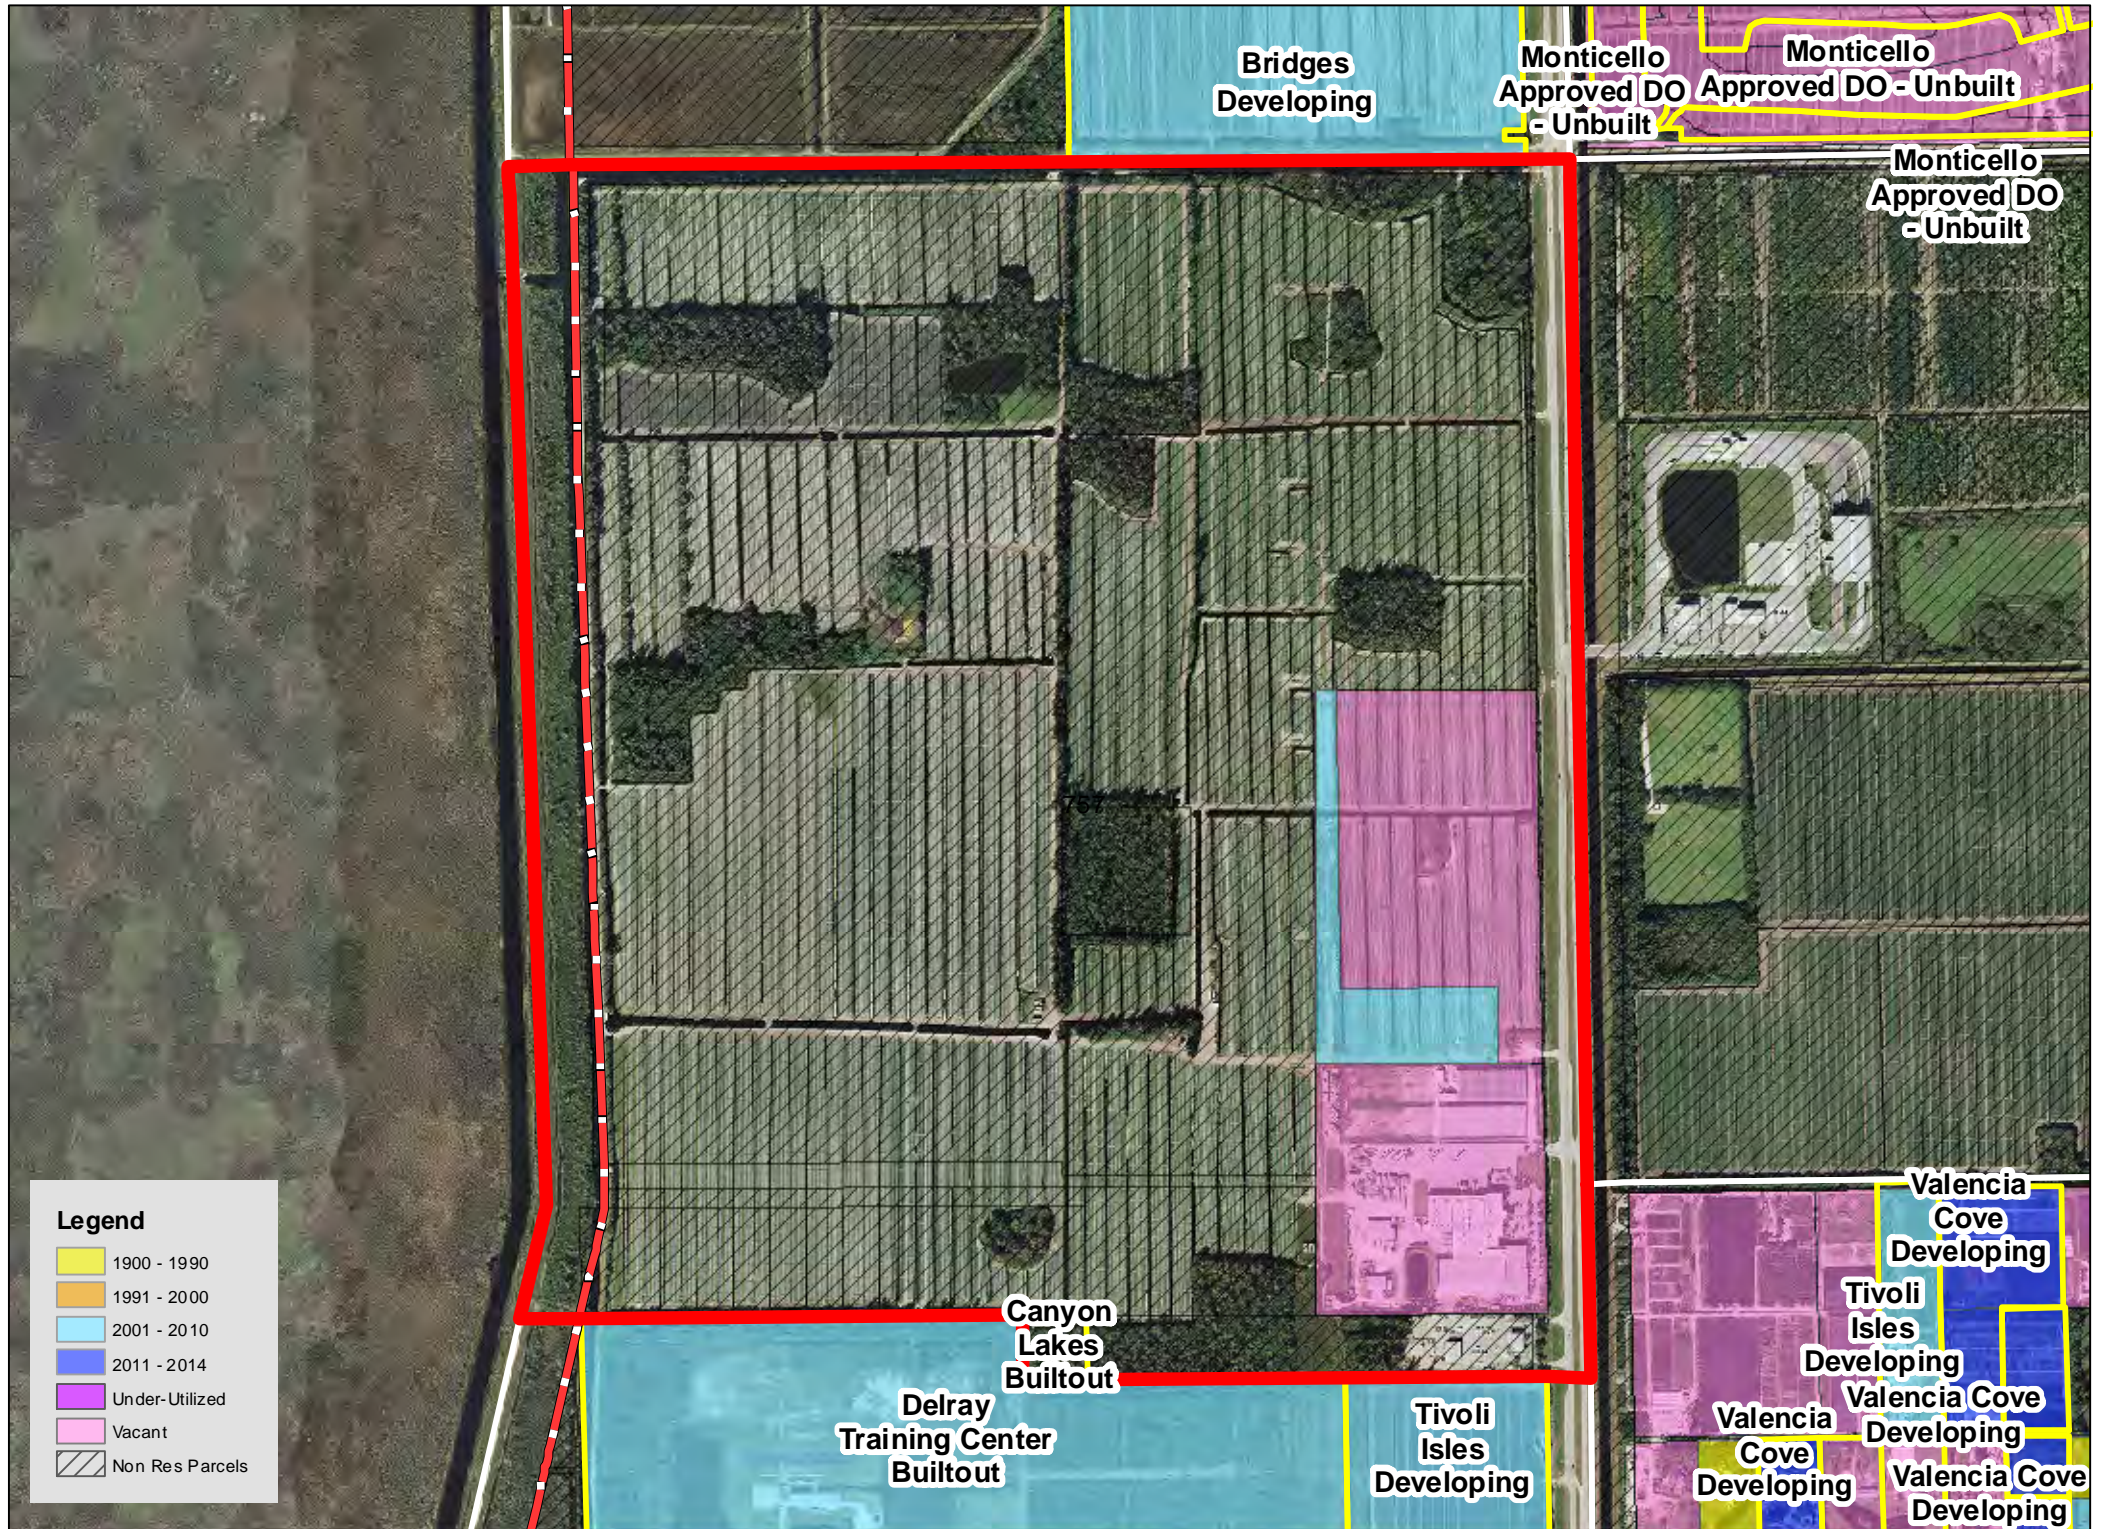

TAZ 594

Patch Reef
Estates
Builtout

Millpond Timbercreek
Builtout

Legend

- 1900 - 1990
- 1991 - 2000
- 2001 - 2010
- 2011 - 2014
- Under-Utilized
- Vacant
- Non Res Parcels

Boca Raton
Bath & Tennis
Club Builtout

TAZ 640

TAZ 651

Boca Raton
Square
Buitout

TAZ 718

TAZ 744

TAZ 746

TAZ 747

TAZ 750