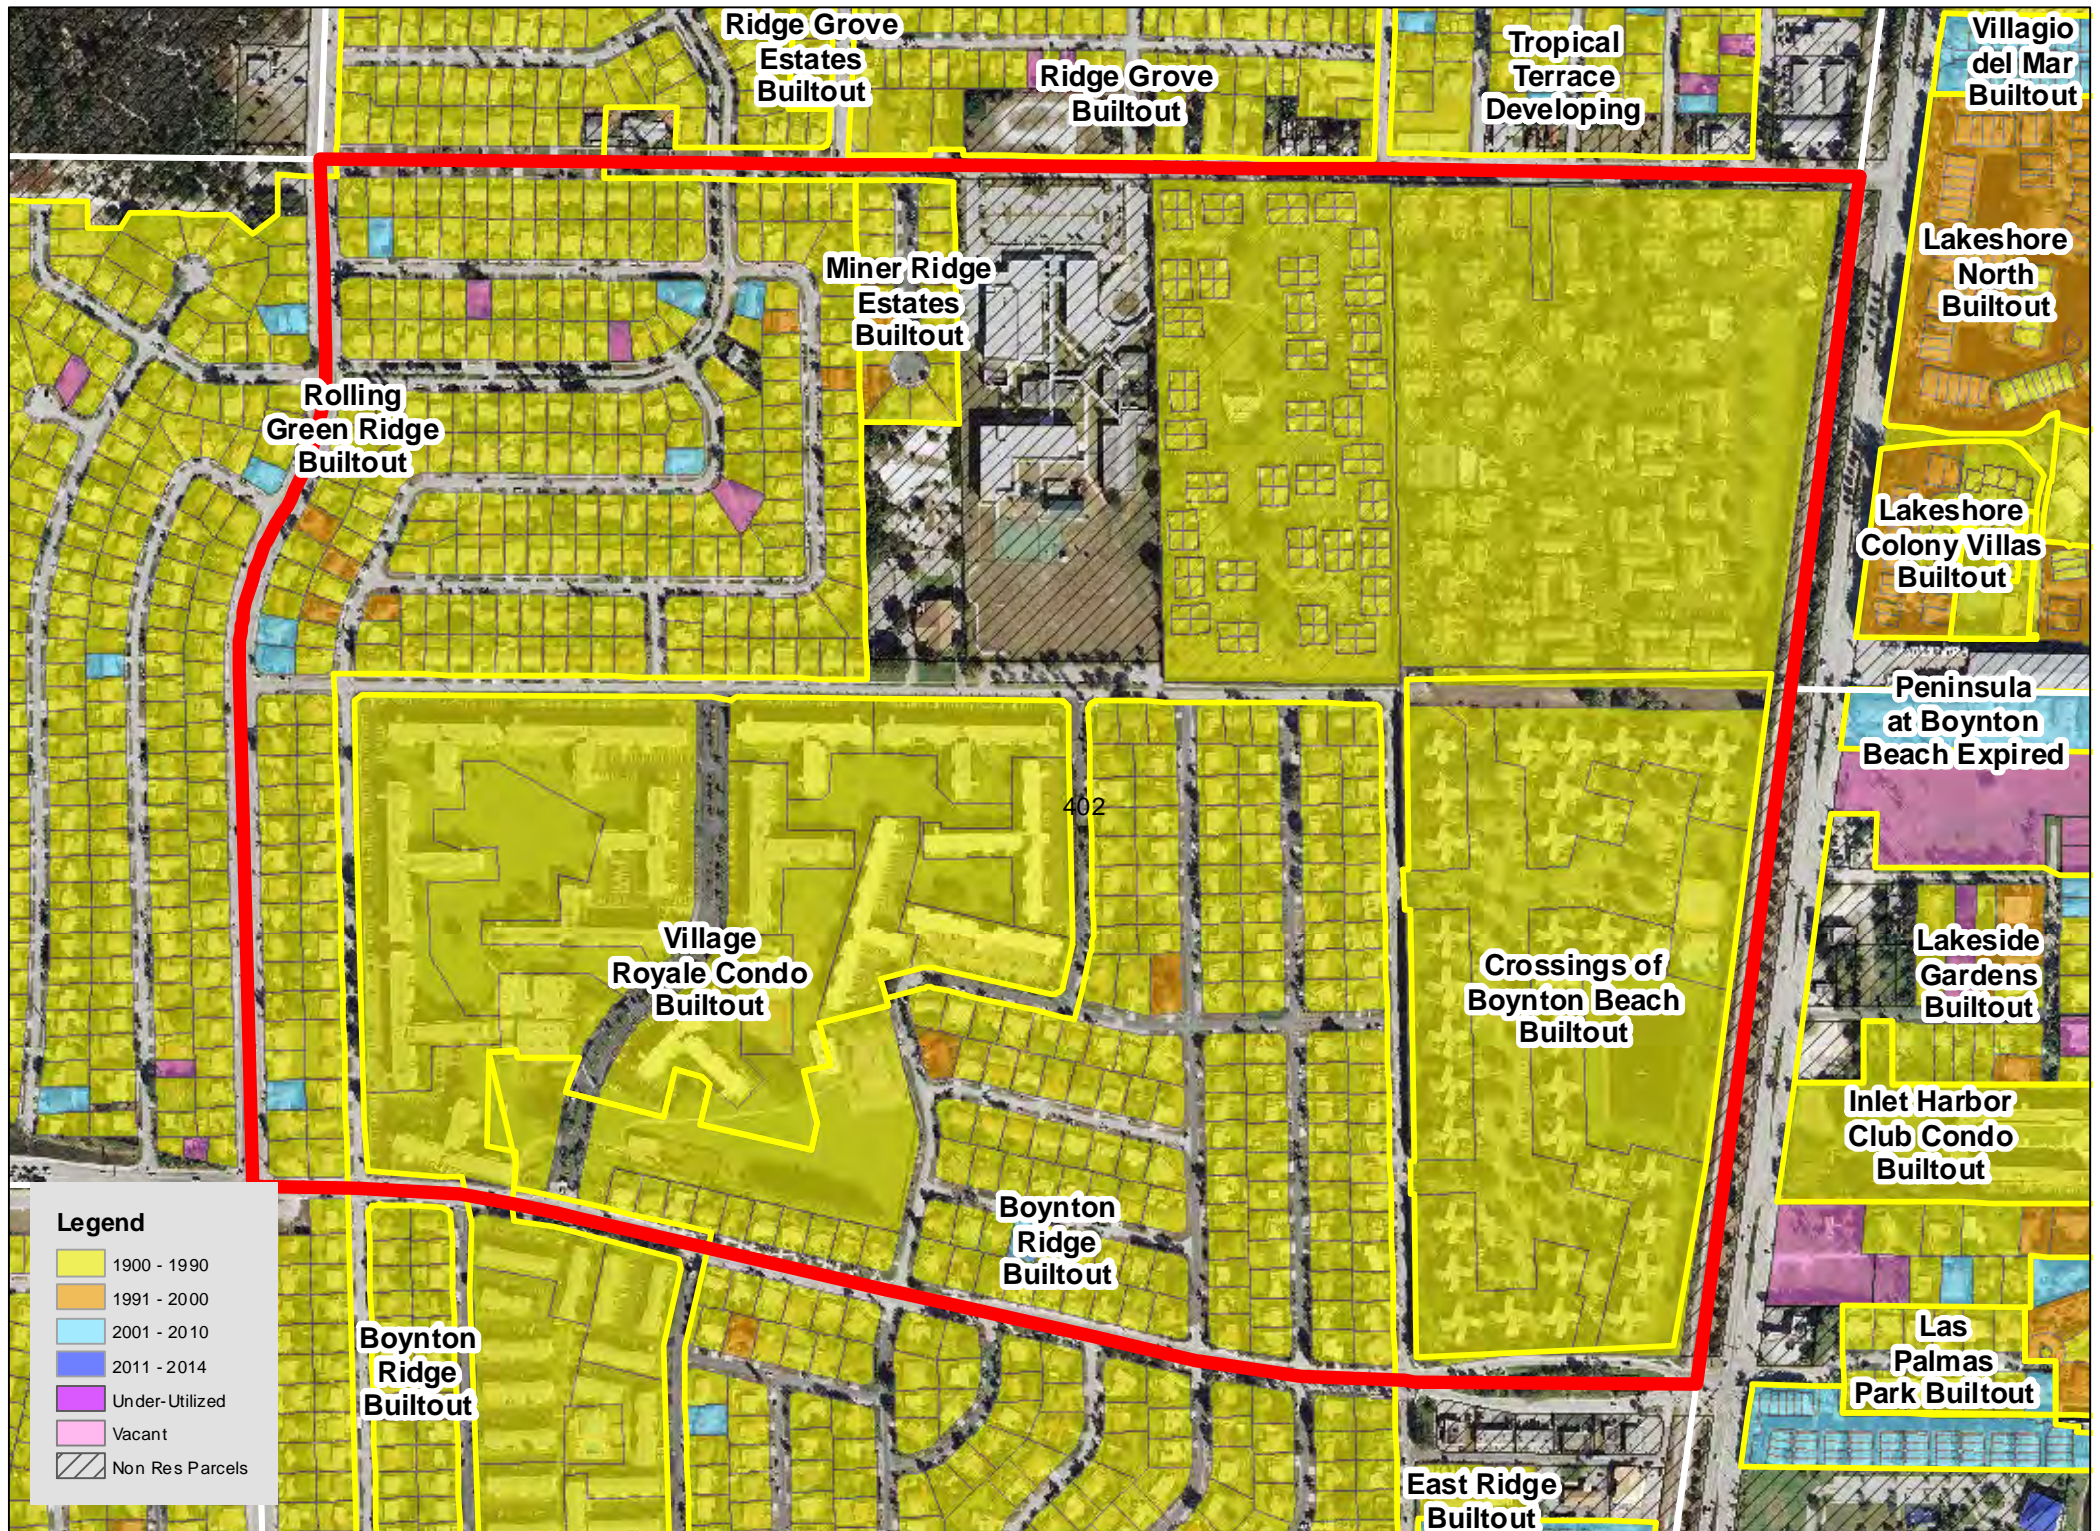

TAZ 402

TAZ 403

TAZ 407

TAZ 416

TAZ 453

TAZ 455

TAZ 480

TAZ 485

Legend

| | |
|------------|-----------------|
| Yellow | 1900 - 1990 |
| Orange | 1991 - 2000 |
| Light Blue | 2001 - 2010 |
| Dark Blue | 2011 - 2014 |
| Purple | Under-Utilized |
| Pink | Vacant |
| Hatched | Non Res Parcels |

TAZ 594

Patch Reef
Estates
Builtout

Millpond Timbercreek
Builtout

Legend

- 1900 - 1990
- 1991 - 2000
- 2001 - 2010
- 2011 - 2014
- Under-Utilized
- Vacant
- Non Res Parcels

Boca Raton
Bath & Tennis
Club Builtout

TAZ 640

TAZ 651

Boca Raton
Square
Buitout

TAZ 718

TAZ 744

TAZ 746

TAZ 747

TAZ 750