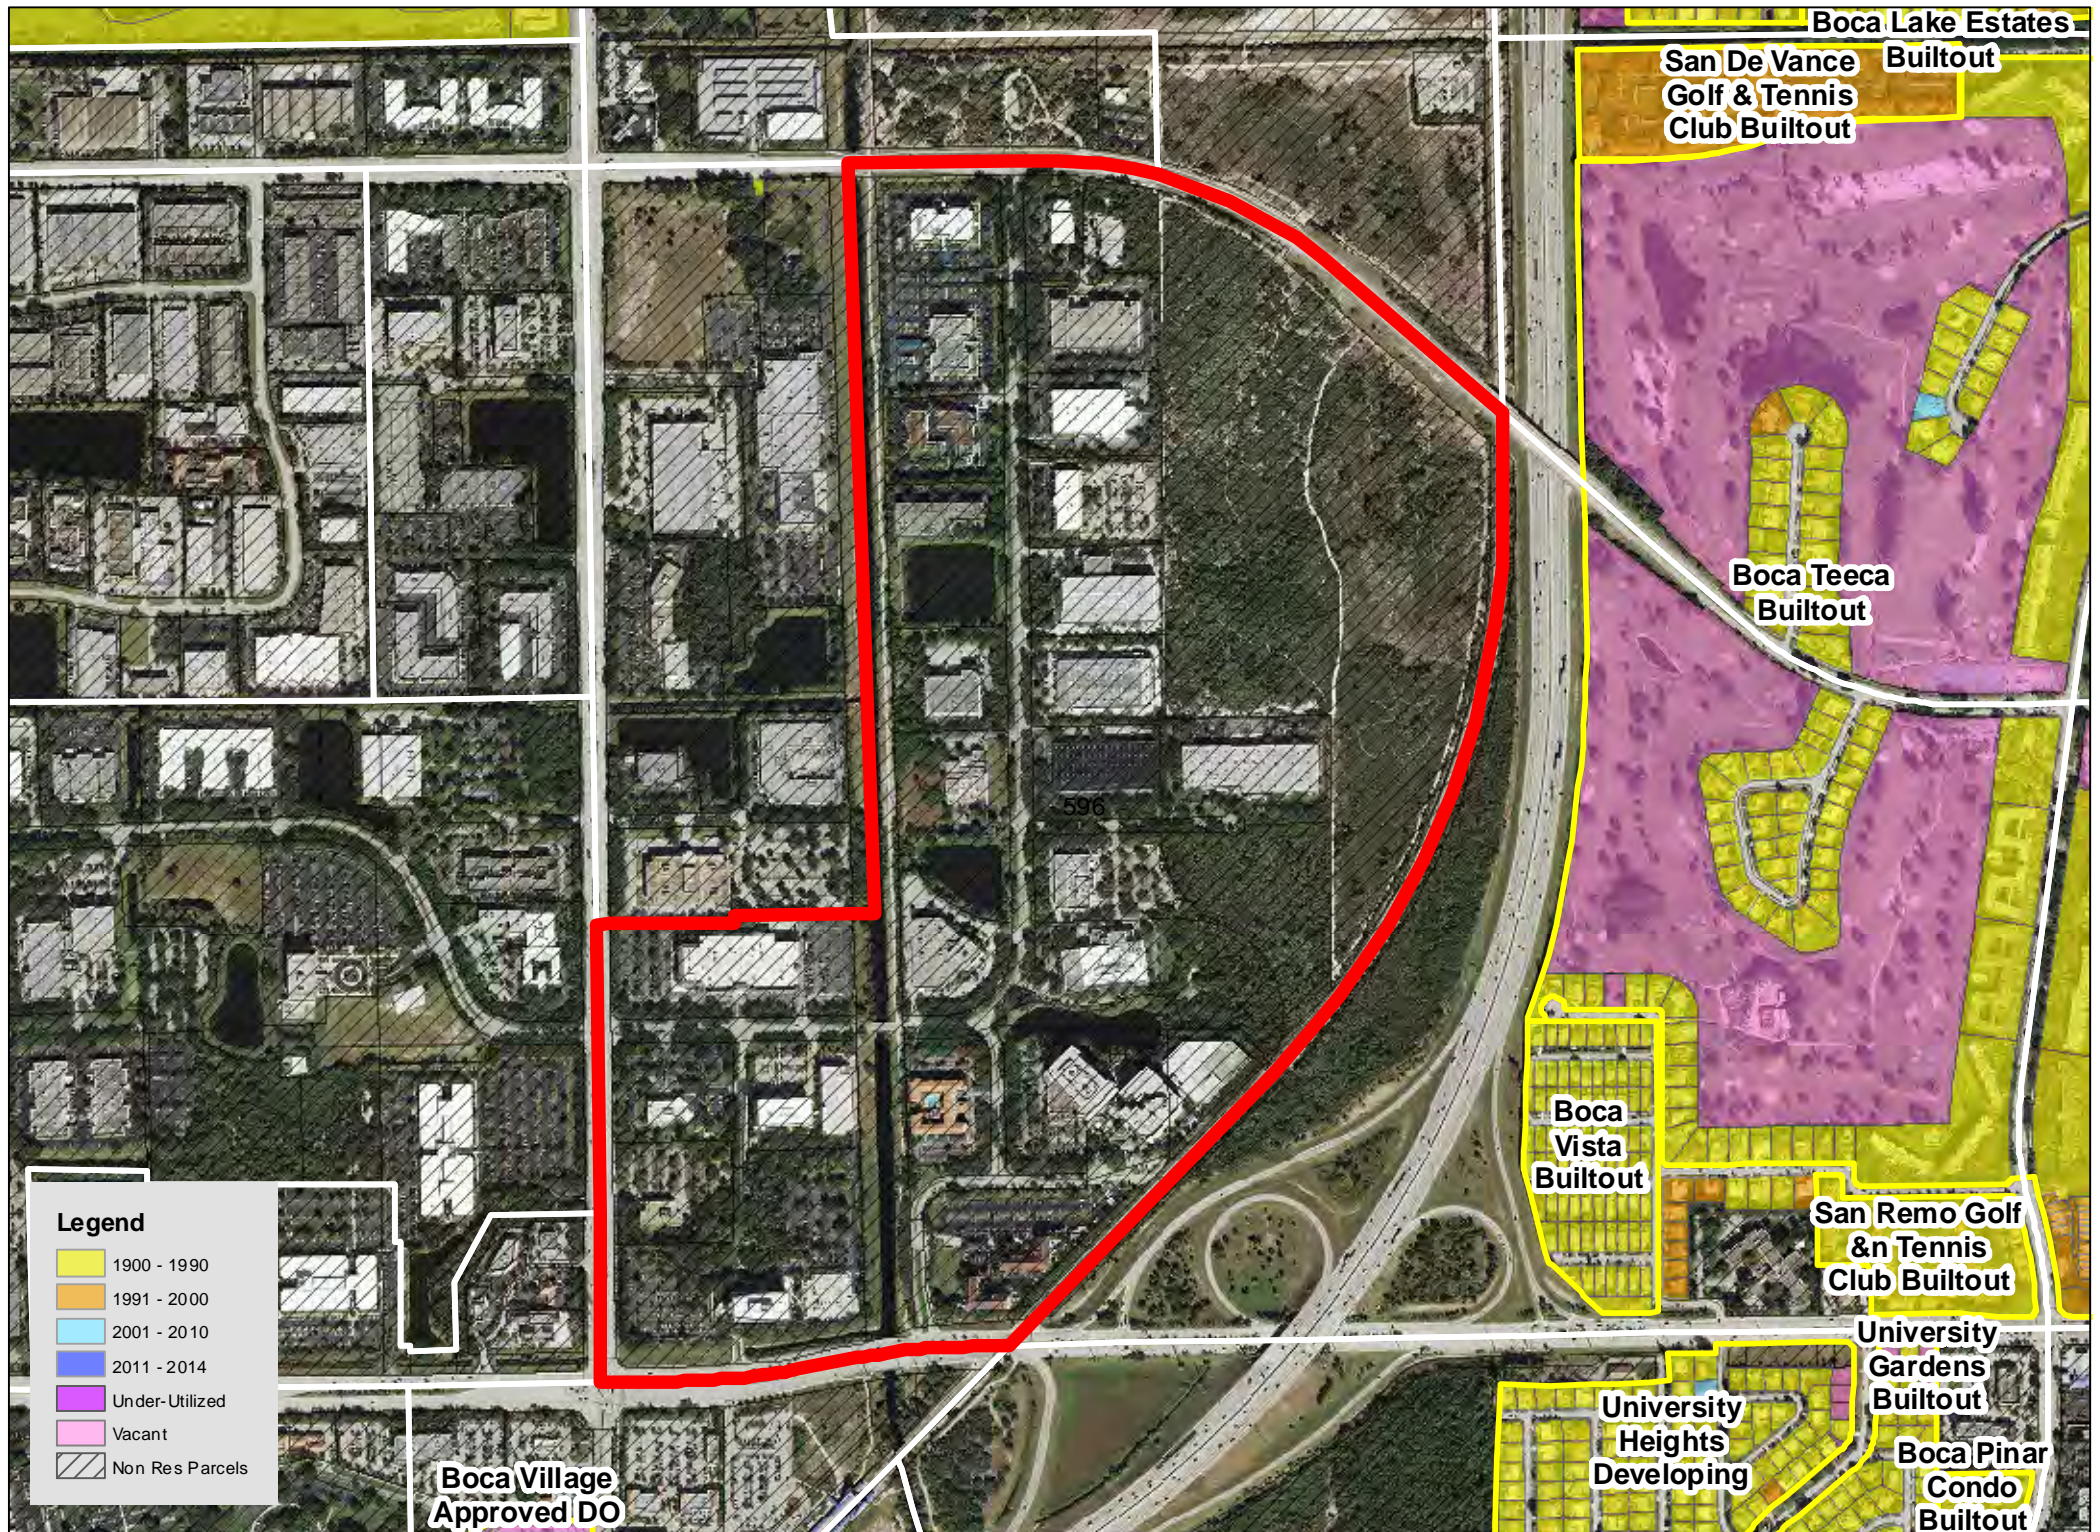

Legend

| | |
|------------|-----------------|
| Yellow | 1900 - 1990 |
| Orange | 1991 - 2000 |
| Light Blue | 2001 - 2010 |
| Dark Blue | 2011 - 2014 |
| Purple | Under-Utilized |
| Pink | Vacant |
| Hatched | Non Res Parcels |

TAZ 594

Patch Reef
Estates
Builtout

Millpond Timbercreek
Builtout

Legend

- 1900 - 1990
- 1991 - 2000
- 2001 - 2010
- 2011 - 2014
- Under-Utilized
- Vacant
- Non Res Parcels

Boca Raton
Bath & Tennis
Club Builtout