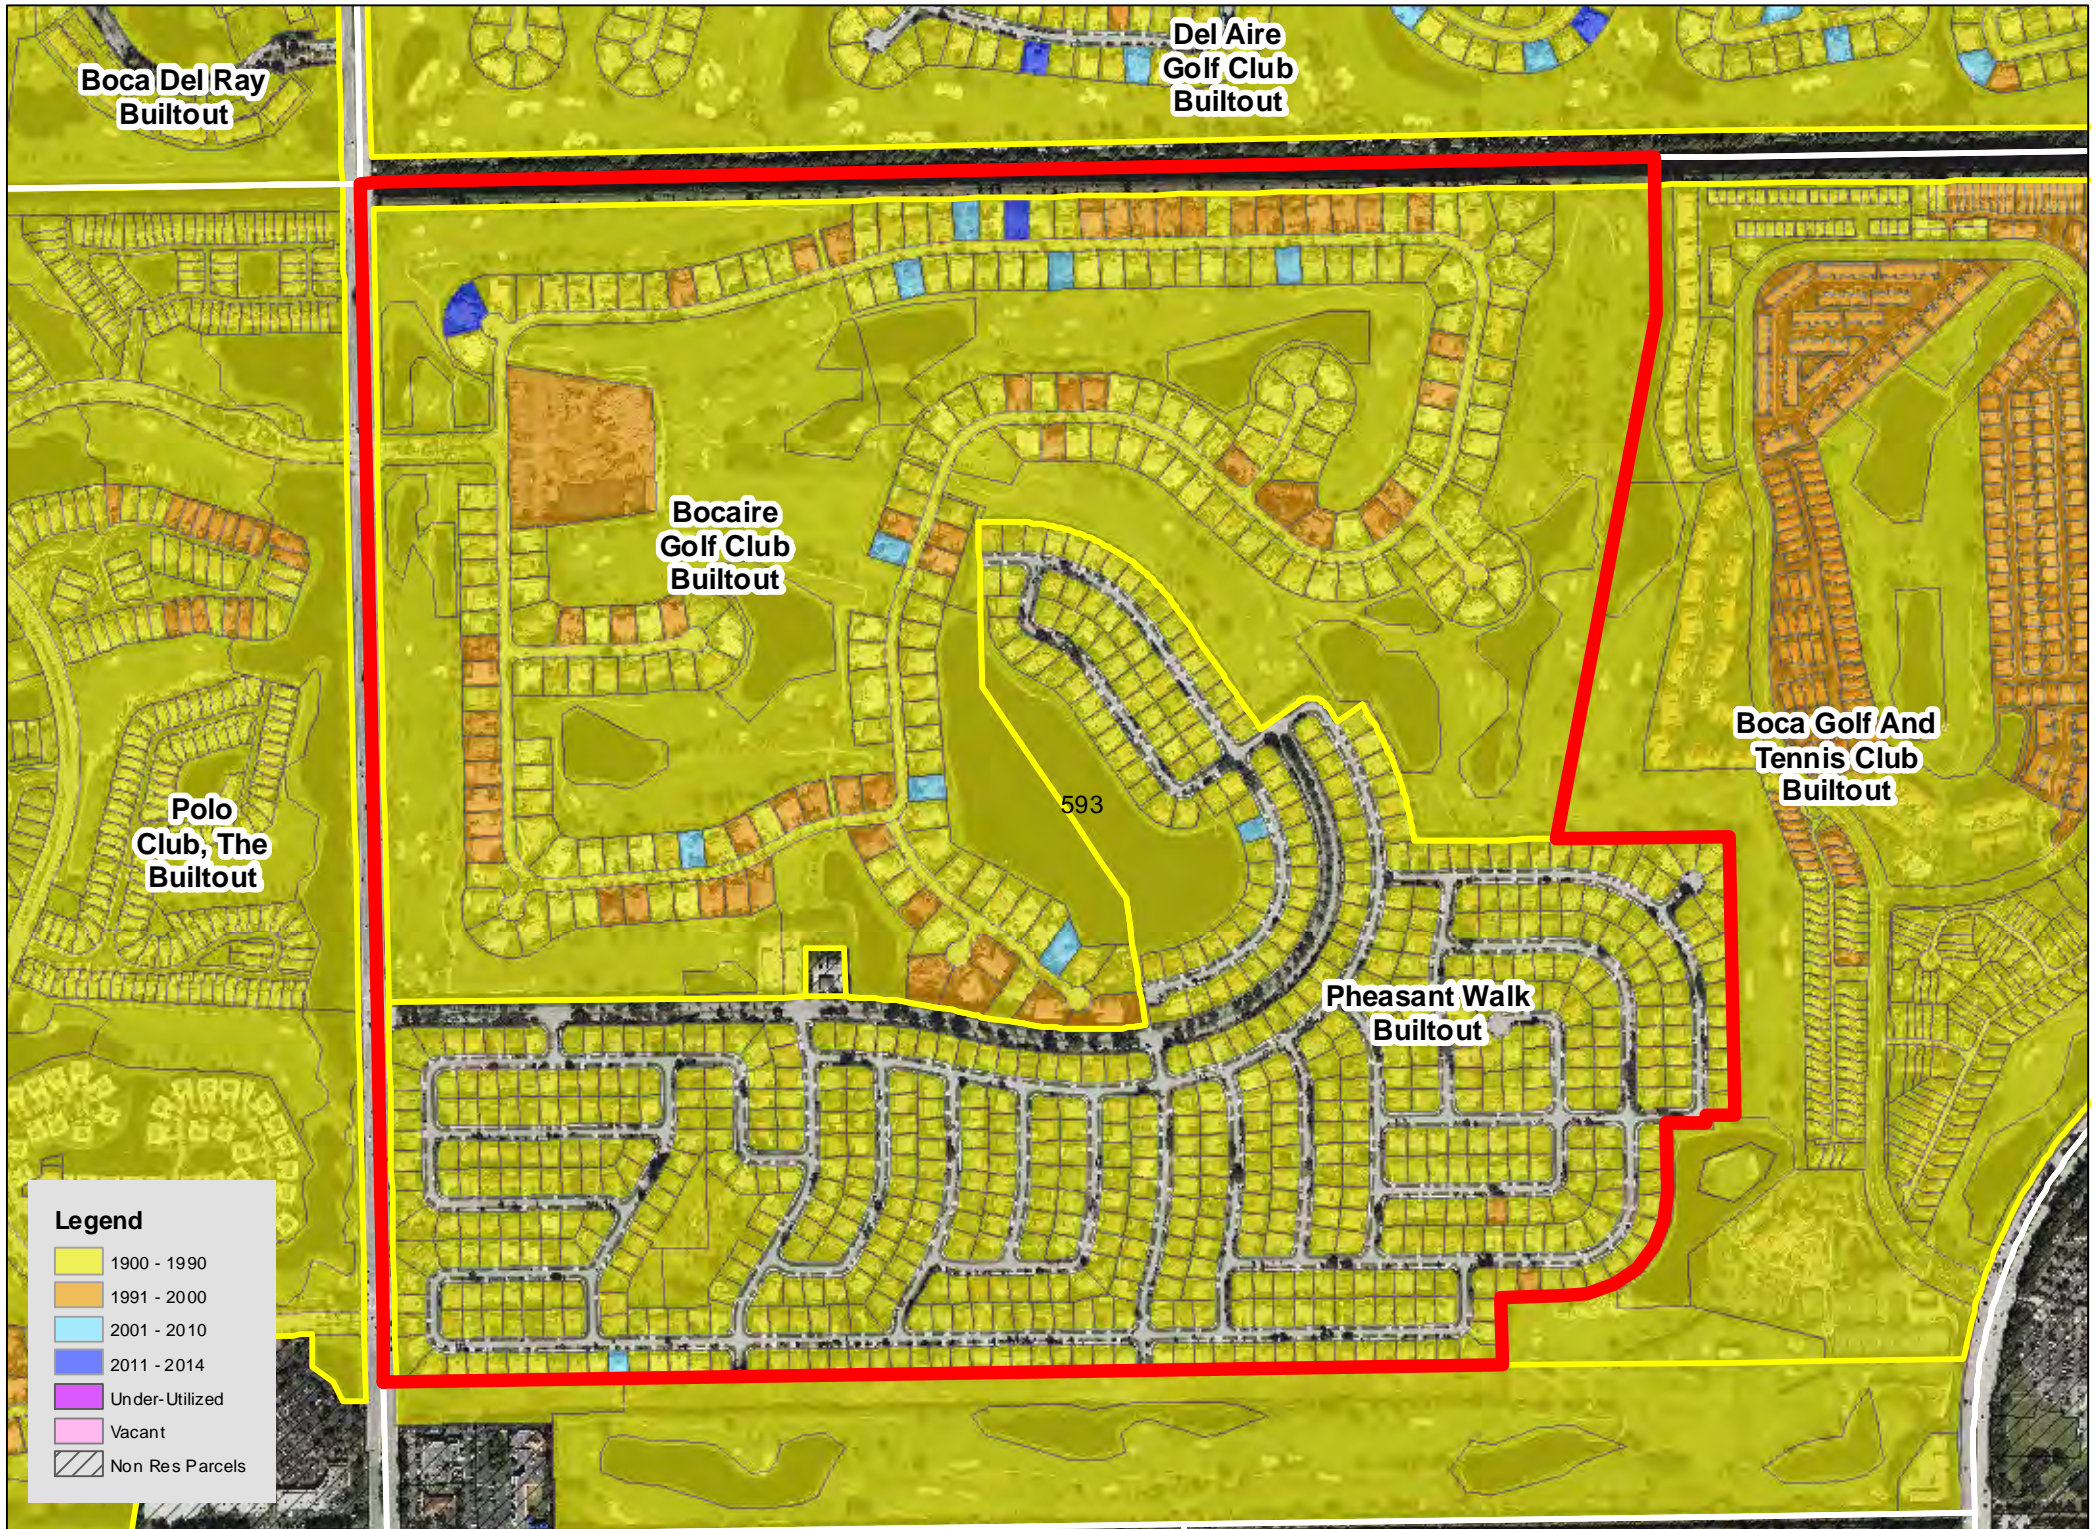

Legend

| | |
|------------|-----------------|
| Yellow | 1900 - 1990 |
| Orange | 1991 - 2000 |
| Light Blue | 2001 - 2010 |
| Dark Blue | 2011 - 2014 |
| Purple | Under-Utilized |
| Pink | Vacant |
| Hatched | Non Res Parcels |

TAZ 594

Patch Reef
Estates
Builtout

Millpond Timbercreek
Builtout

Legend

- 1900 - 1990
- 1991 - 2000
- 2001 - 2010
- 2011 - 2014
- Under-Utilized
- Vacant
- Non Res Parcels

Boca Raton
Bath & Tennis
Club Builtout

TAZ 640

TAZ 651

Boca Raton
Square
Buitout

TAZ 718

TAZ 744

TAZ 746

TAZ 747

TAZ 750