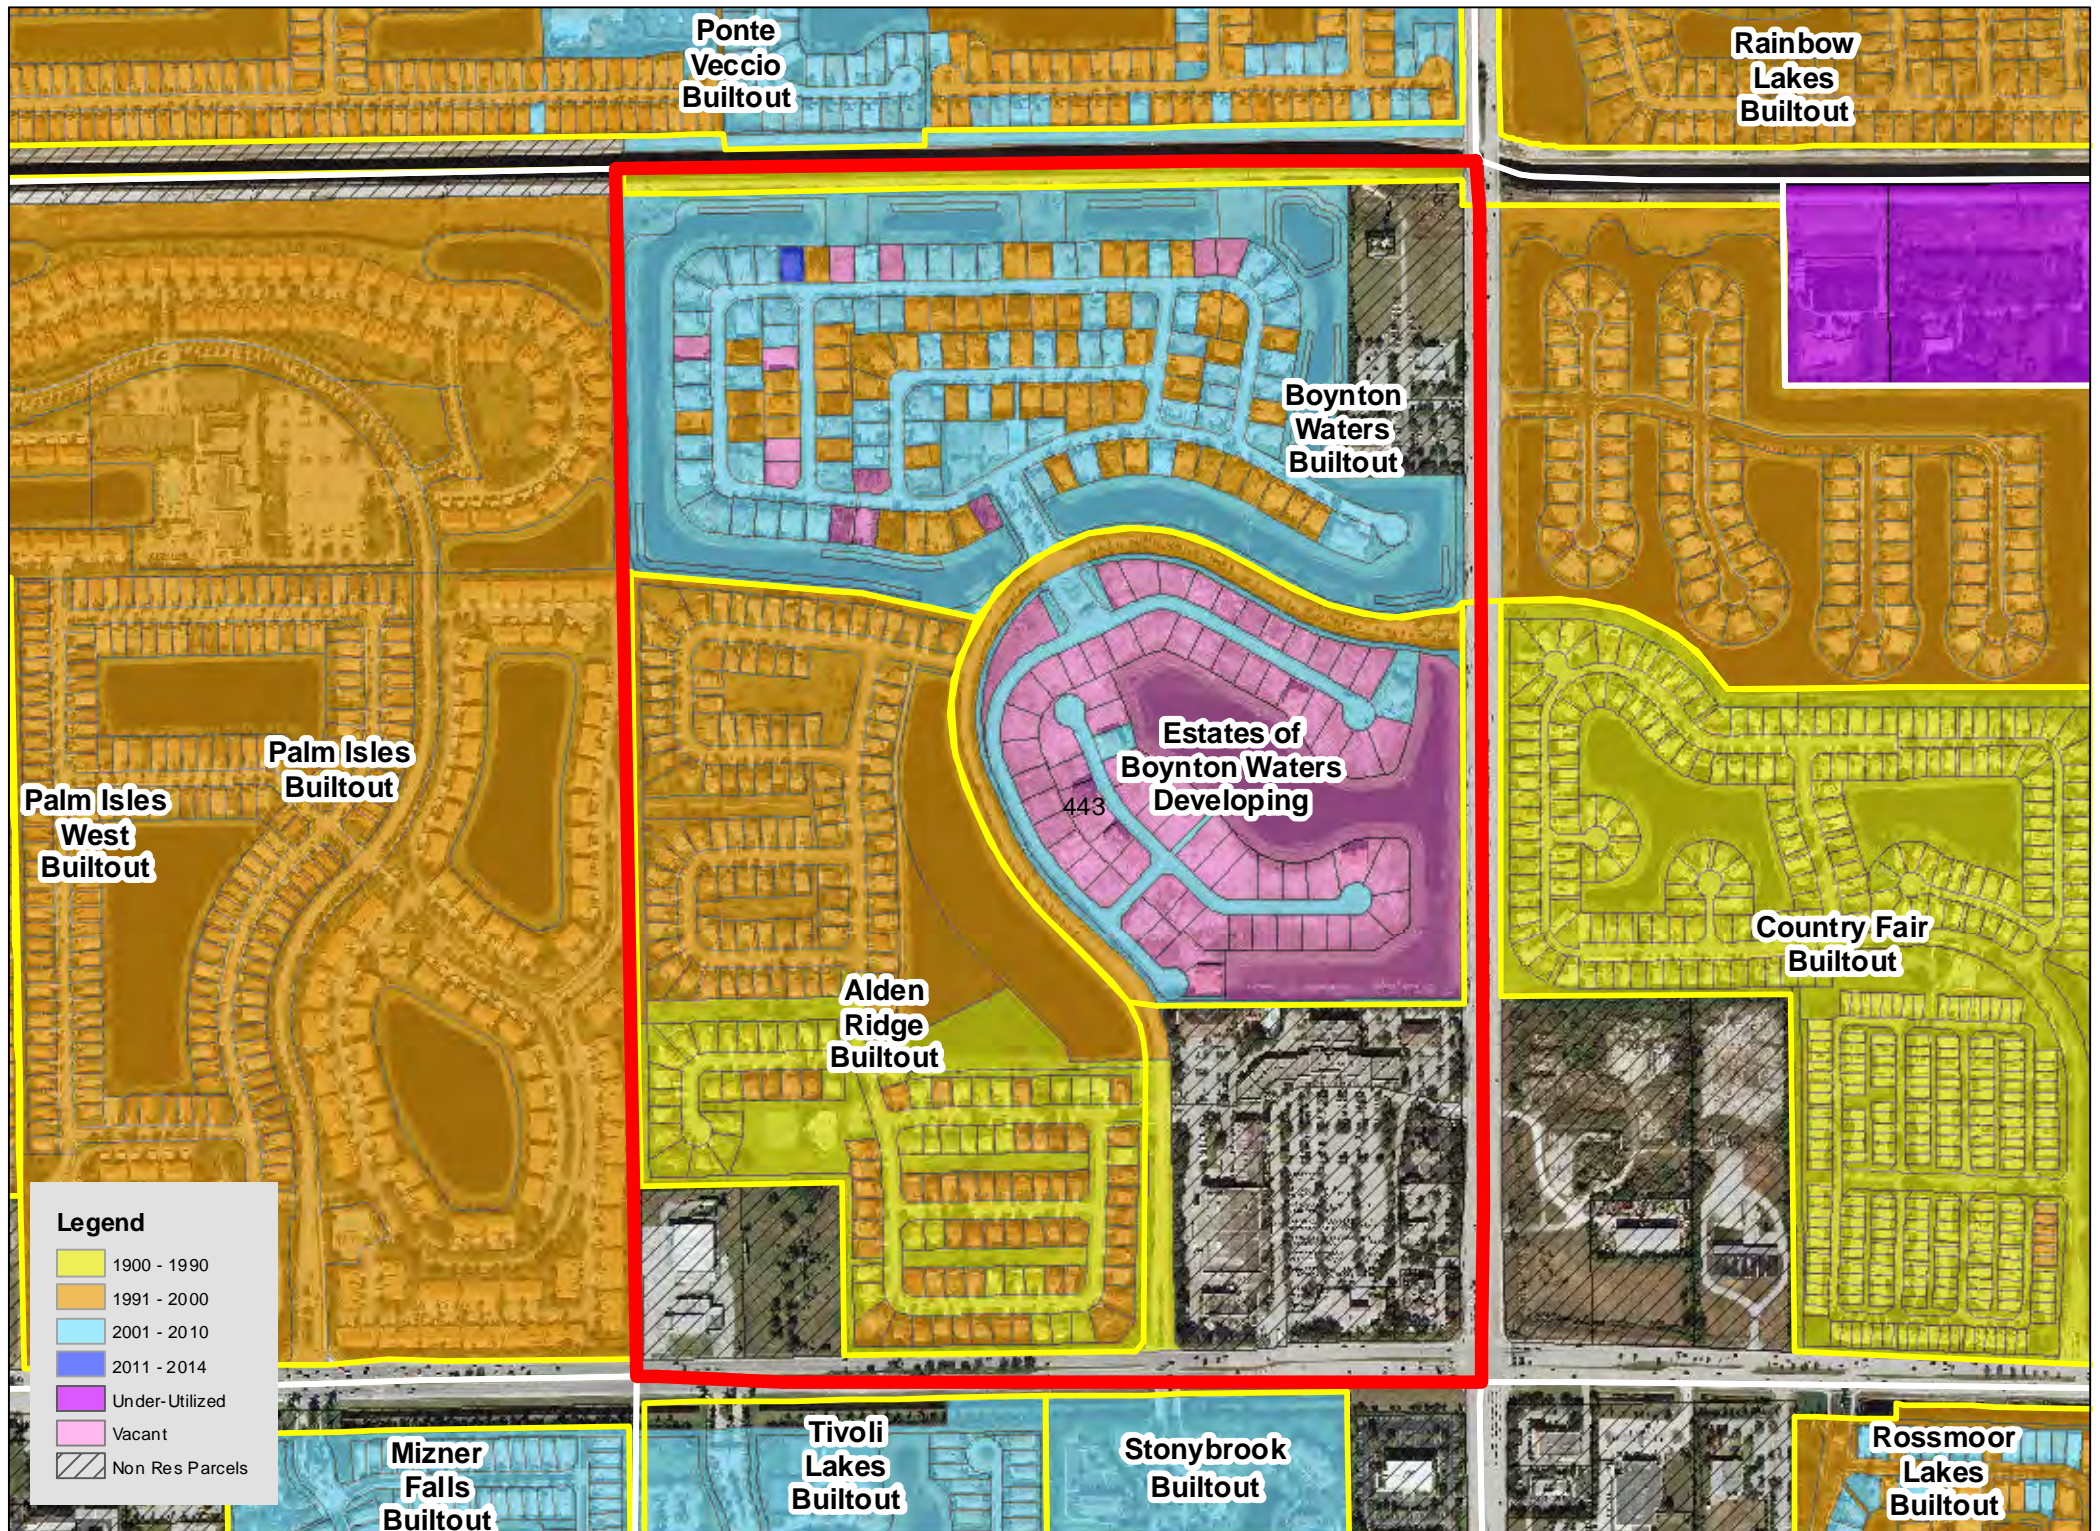

TAZ 402

TAZ 403

TAZ 407

TAZ 416

TAZ 453

TAZ 455

TAZ 480

TAZ 485

Legend

| | |
|------------|-----------------|
| Yellow | 1900 - 1990 |
| Orange | 1991 - 2000 |
| Light Blue | 2001 - 2010 |
| Dark Blue | 2011 - 2014 |
| Purple | Under-Utilized |
| Pink | Vacant |
| Hatched | Non Res Parcels |

TAZ 594

Patch Reef
Estates
Builtout

Millpond Timbercreek
Builtout

Legend

- 1900 - 1990
- 1991 - 2000
- 2001 - 2010
- 2011 - 2014
- Under-Utilized
- Vacant
- Non Res Parcels

Boca Raton
Bath & Tennis
Club Builtout

TAZ 640

TAZ 651

Boca Raton
Square
Buitout

TAZ 718

TAZ 744

TAZ 746

TAZ 747

TAZ 750