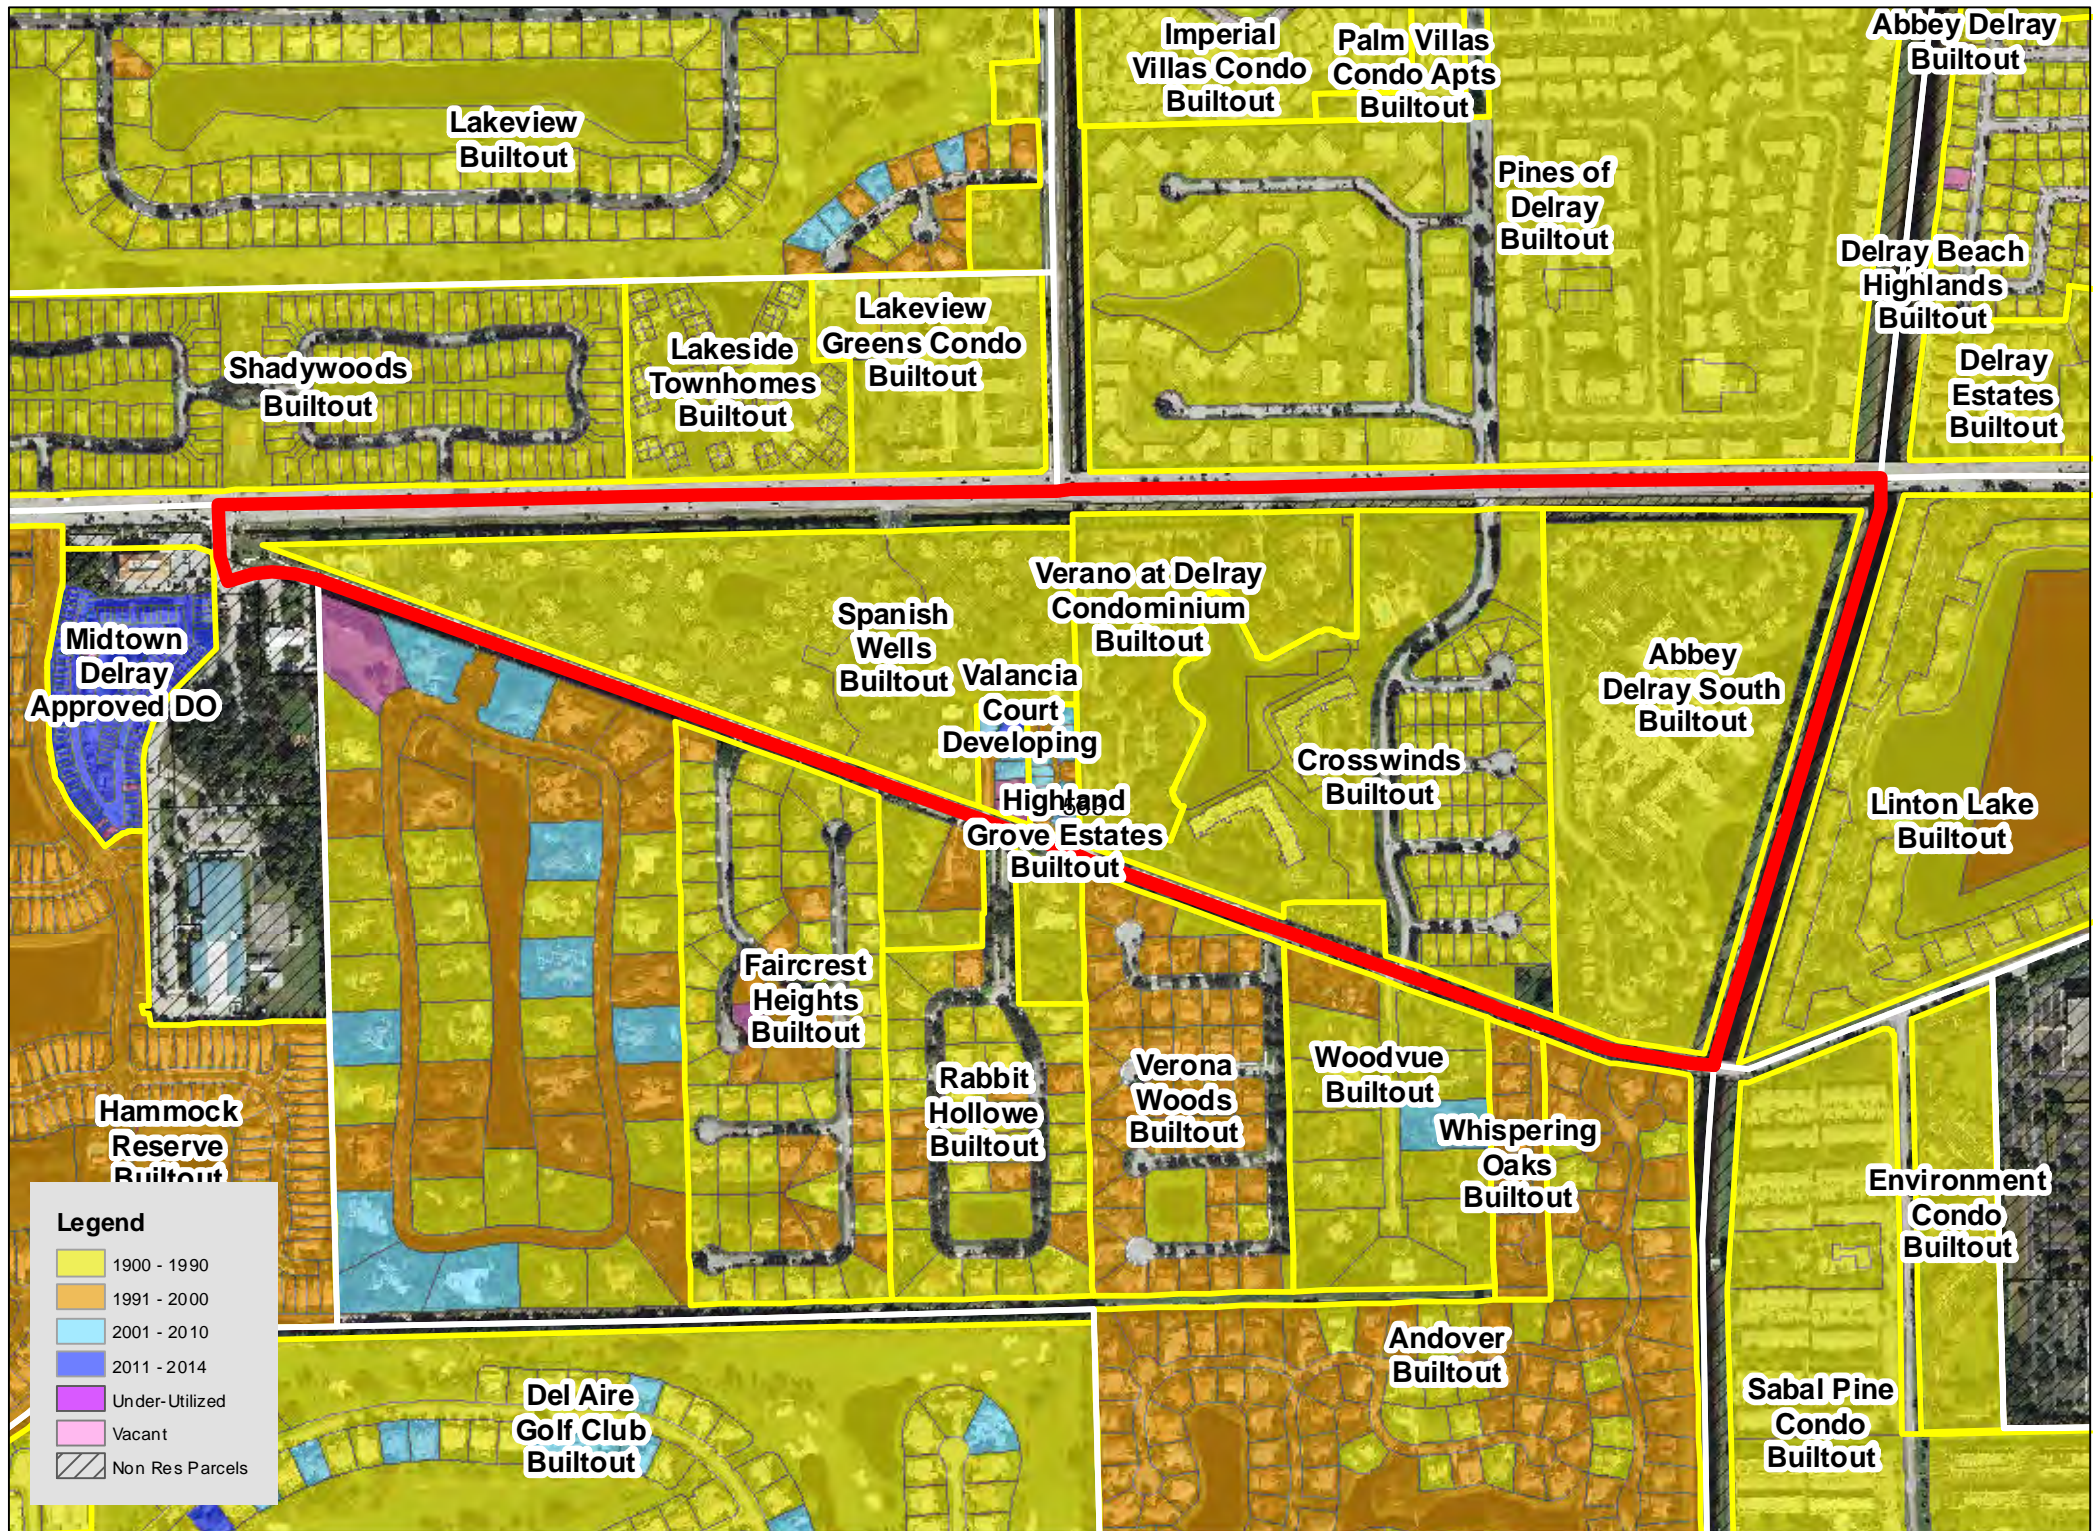

Legend

| | |
|------------|-----------------|
| Yellow | 1900 - 1990 |
| Orange | 1991 - 2000 |
| Light Blue | 2001 - 2010 |
| Dark Blue | 2011 - 2014 |
| Purple | Under-Utilized |
| Pink | Vacant |
| Hatched | Non Res Parcels |

TAZ 594

Patch Reef
Estates
Builtout

Millpond Timbercreek
Builtout

Legend

- 1900 - 1990
- 1991 - 2000
- 2001 - 2010
- 2011 - 2014
- Under-Utilized
- Vacant
- Non Res Parcels

Boca Raton
Bath & Tennis
Club Builtout

TAZ 640

TAZ 651

Boca Raton
Square
Buitout

TAZ 718

TAZ 744

TAZ 746

TAZ 747

TAZ 750