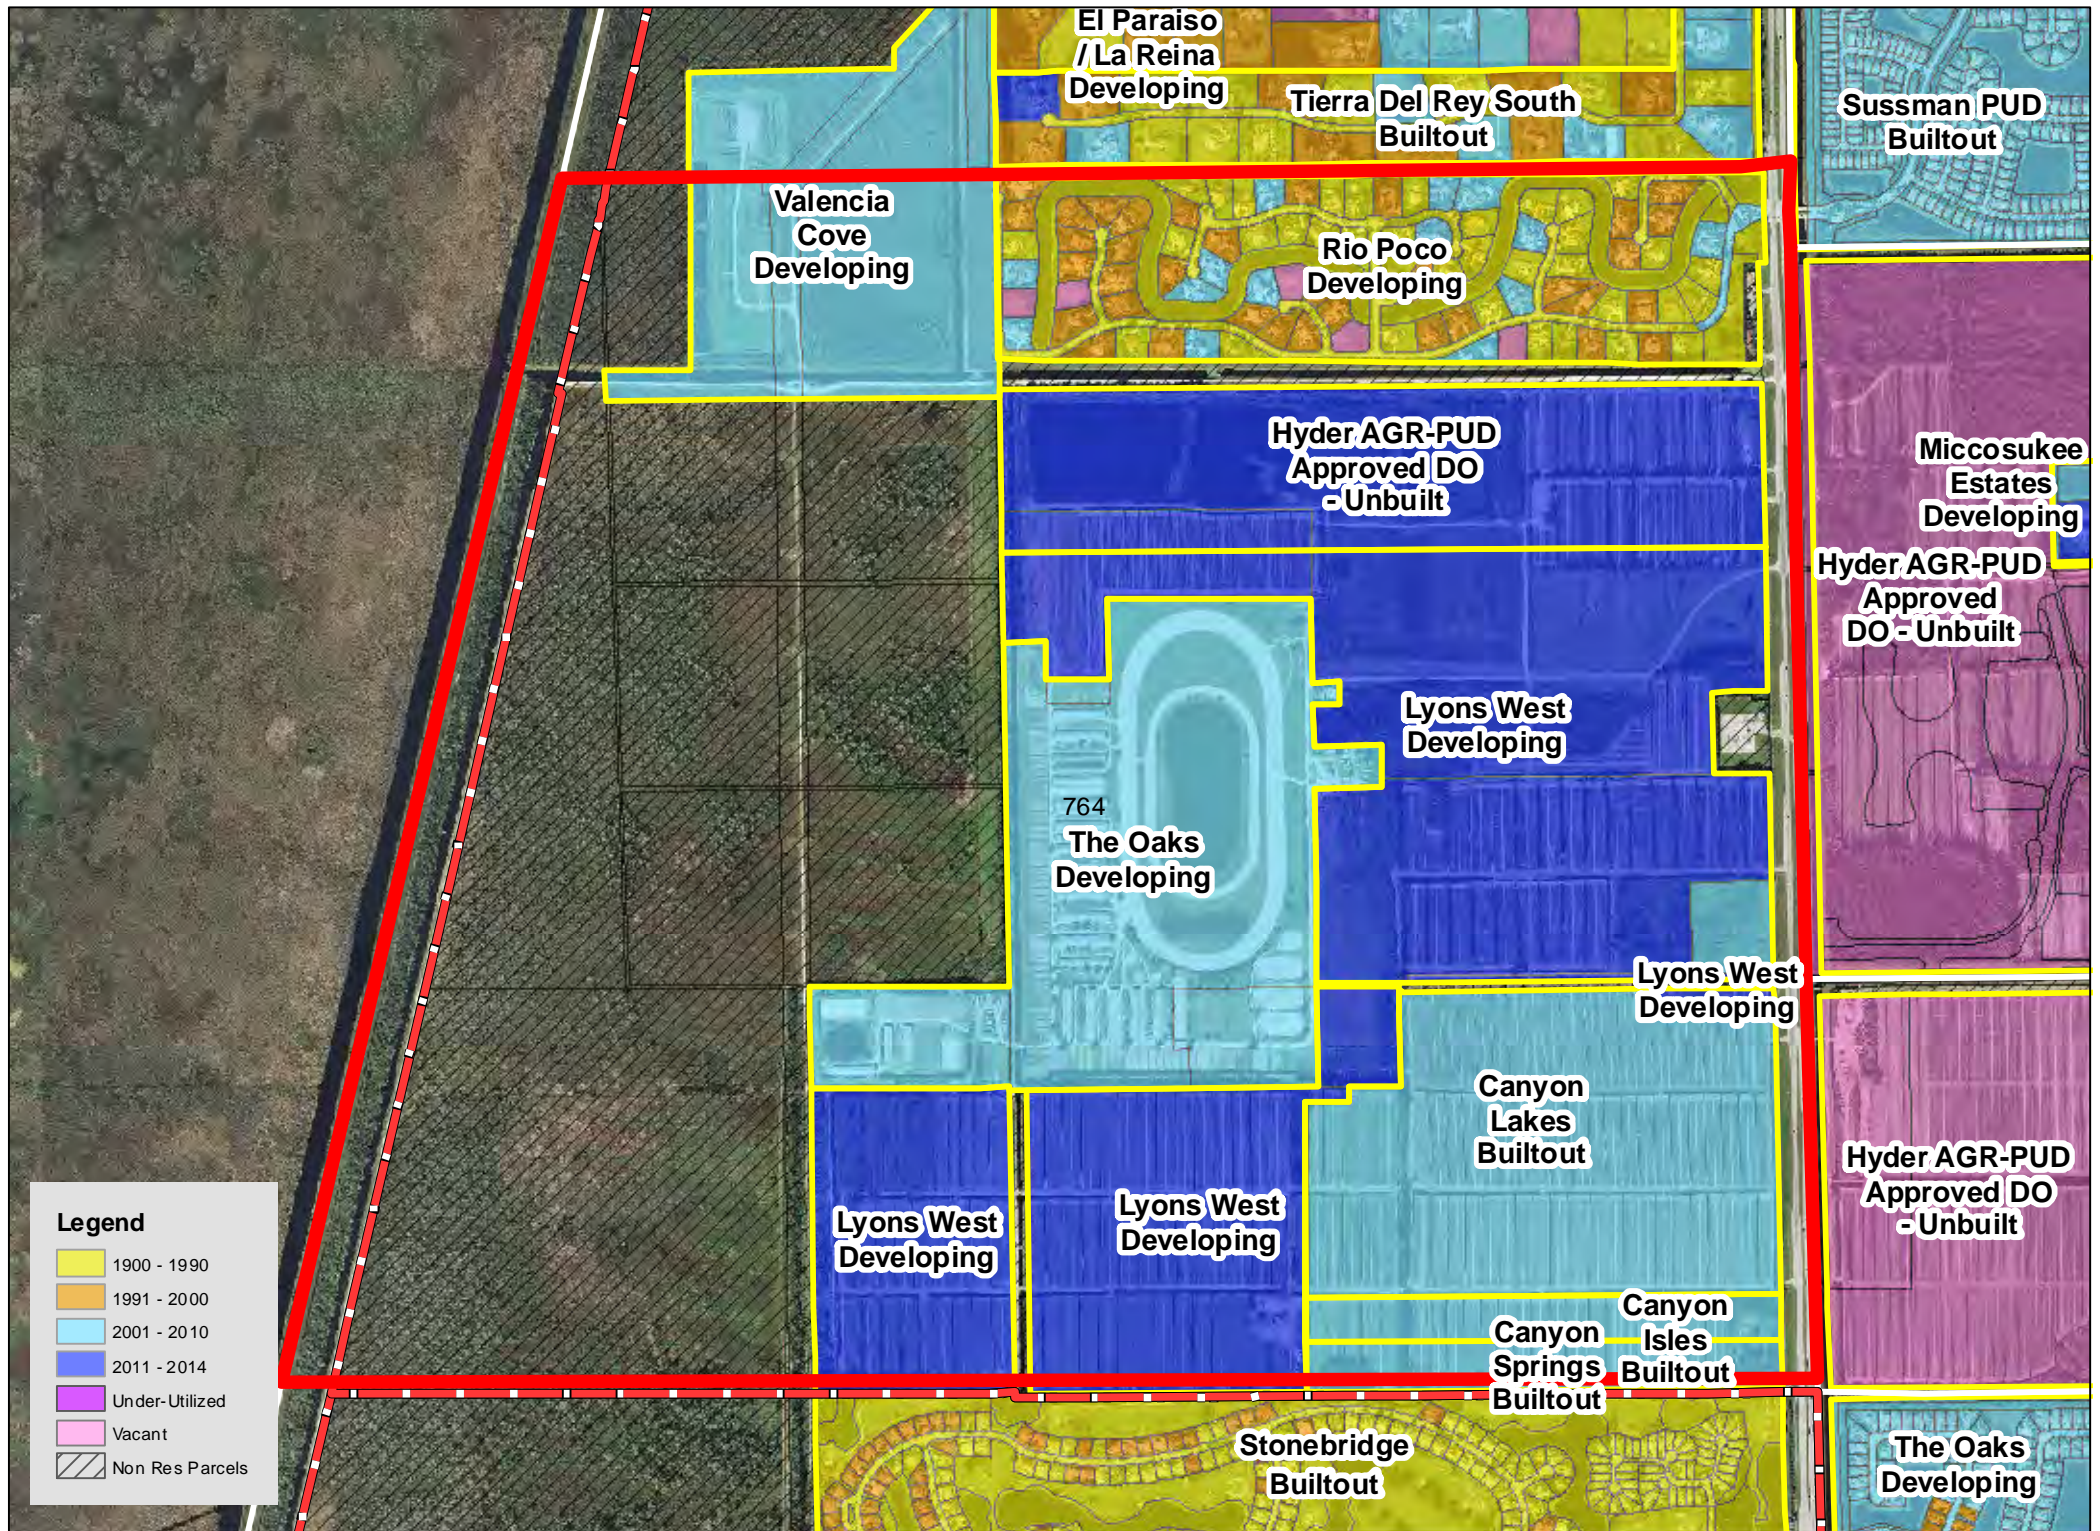

TAZ 594

Patch Reef
Estates
Builtout

Millpond Timbercreek
Builtout

Legend

- 1900 - 1990
- 1991 - 2000
- 2001 - 2010
- 2011 - 2014
- Under-Utilized
- Vacant
- Non Res Parcels

Boca Raton
Bath & Tennis
Club Builtout

TAZ 640

TAZ 651

Boca Raton
Square
Buitout

TAZ 718

TAZ 744

TAZ 746

TAZ 747

TAZ 750

TAZ 761

TAZ 770

TAZ 781