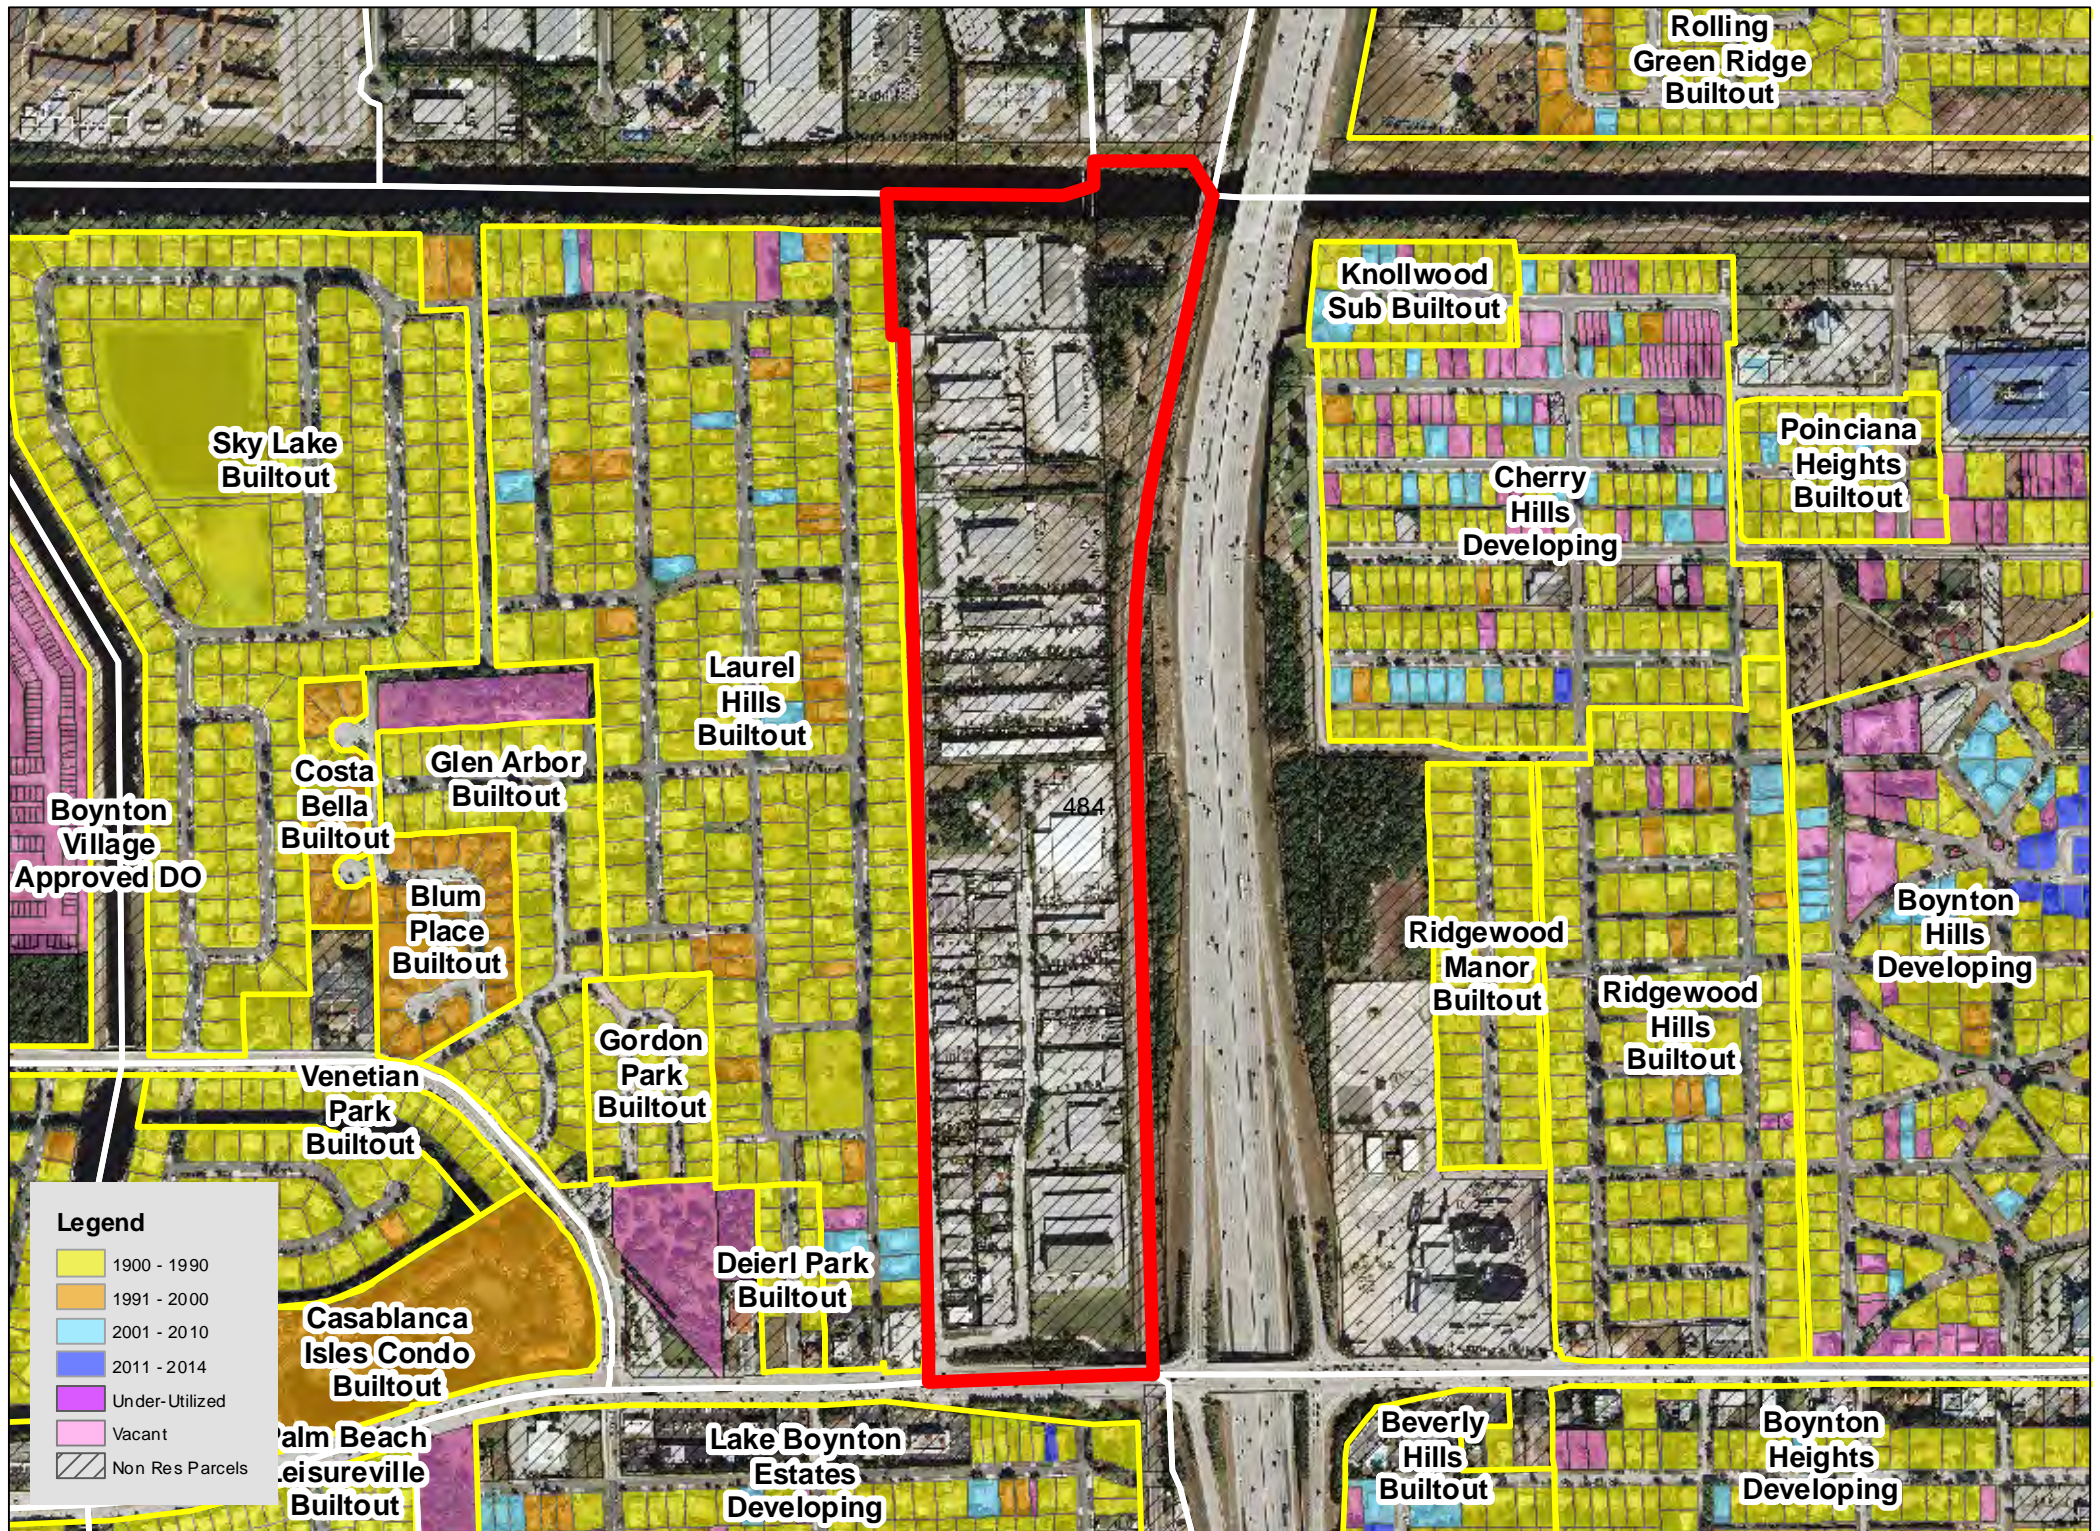

TAZ 402

TAZ 403

TAZ 407

TAZ 416

TAZ 453

TAZ 455

TAZ 480

TAZ 485

Legend

| | |
|------------|-----------------|
| Yellow | 1900 - 1990 |
| Orange | 1991 - 2000 |
| Light Blue | 2001 - 2010 |
| Dark Blue | 2011 - 2014 |
| Purple | Under-Utilized |
| Pink | Vacant |
| Hatched | Non Res Parcels |

TAZ 594

Patch Reef
Estates
Builtout

Millpond Timbercreek
Builtout

Legend

- 1900 - 1990
- 1991 - 2000
- 2001 - 2010
- 2011 - 2014
- Under-Utilized
- Vacant
- Non Res Parcels

Boca Raton
Bath & Tennis
Club Builtout

TAZ 640

TAZ 651

Boca Raton
Square
Buitout

TAZ 718

TAZ 744

TAZ 746

TAZ 747

TAZ 750