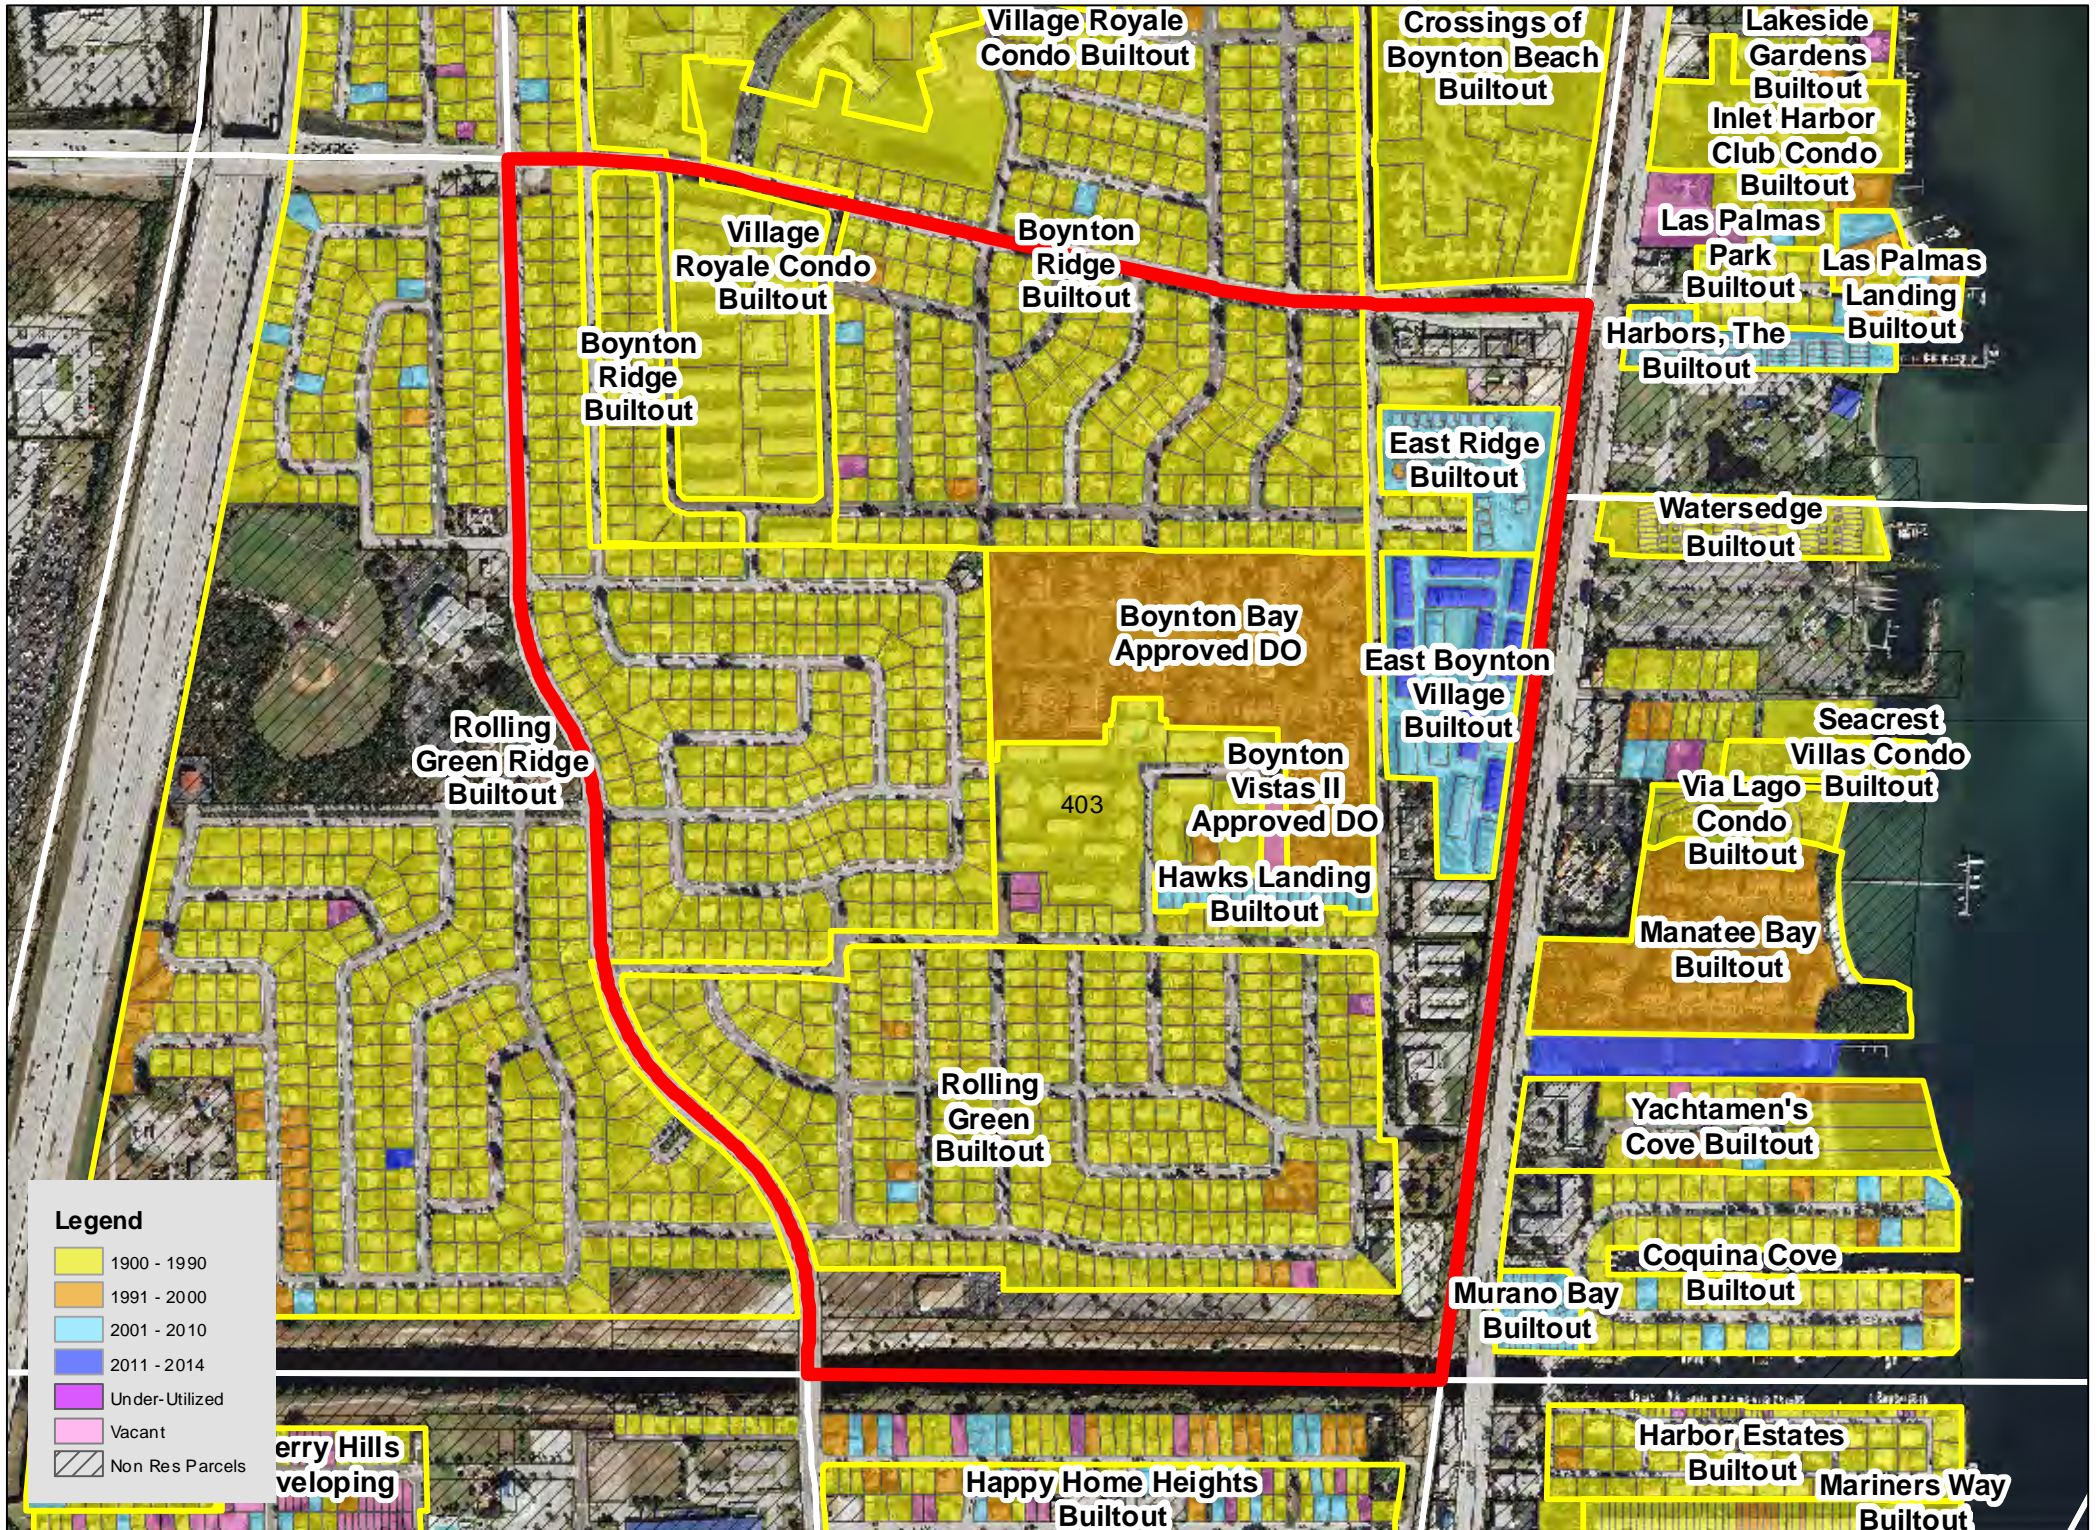

TAZ 402

TAZ 403

TAZ 407

TAZ 416

TAZ 453

TAZ 455

TAZ 480

TAZ 485

Legend

| | |
|------------|-----------------|
| Yellow | 1900 - 1990 |
| Orange | 1991 - 2000 |
| Light Blue | 2001 - 2010 |
| Dark Blue | 2011 - 2014 |
| Purple | Under-Utilized |
| Pink | Vacant |
| Hatched | Non Res Parcels |

TAZ 594

Patch Reef
Estates
Builtout

Millpond Timbercreek
Builtout

Legend

- 1900 - 1990
- 1991 - 2000
- 2001 - 2010
- 2011 - 2014
- Under-Utilized
- Vacant
- Non Res Parcels

Boca Raton
Bath & Tennis
Club Builtout

TAZ 640

TAZ 651

Boca Raton
Square
Buitout

TAZ 718

TAZ 744

TAZ 746

TAZ 747

TAZ 750