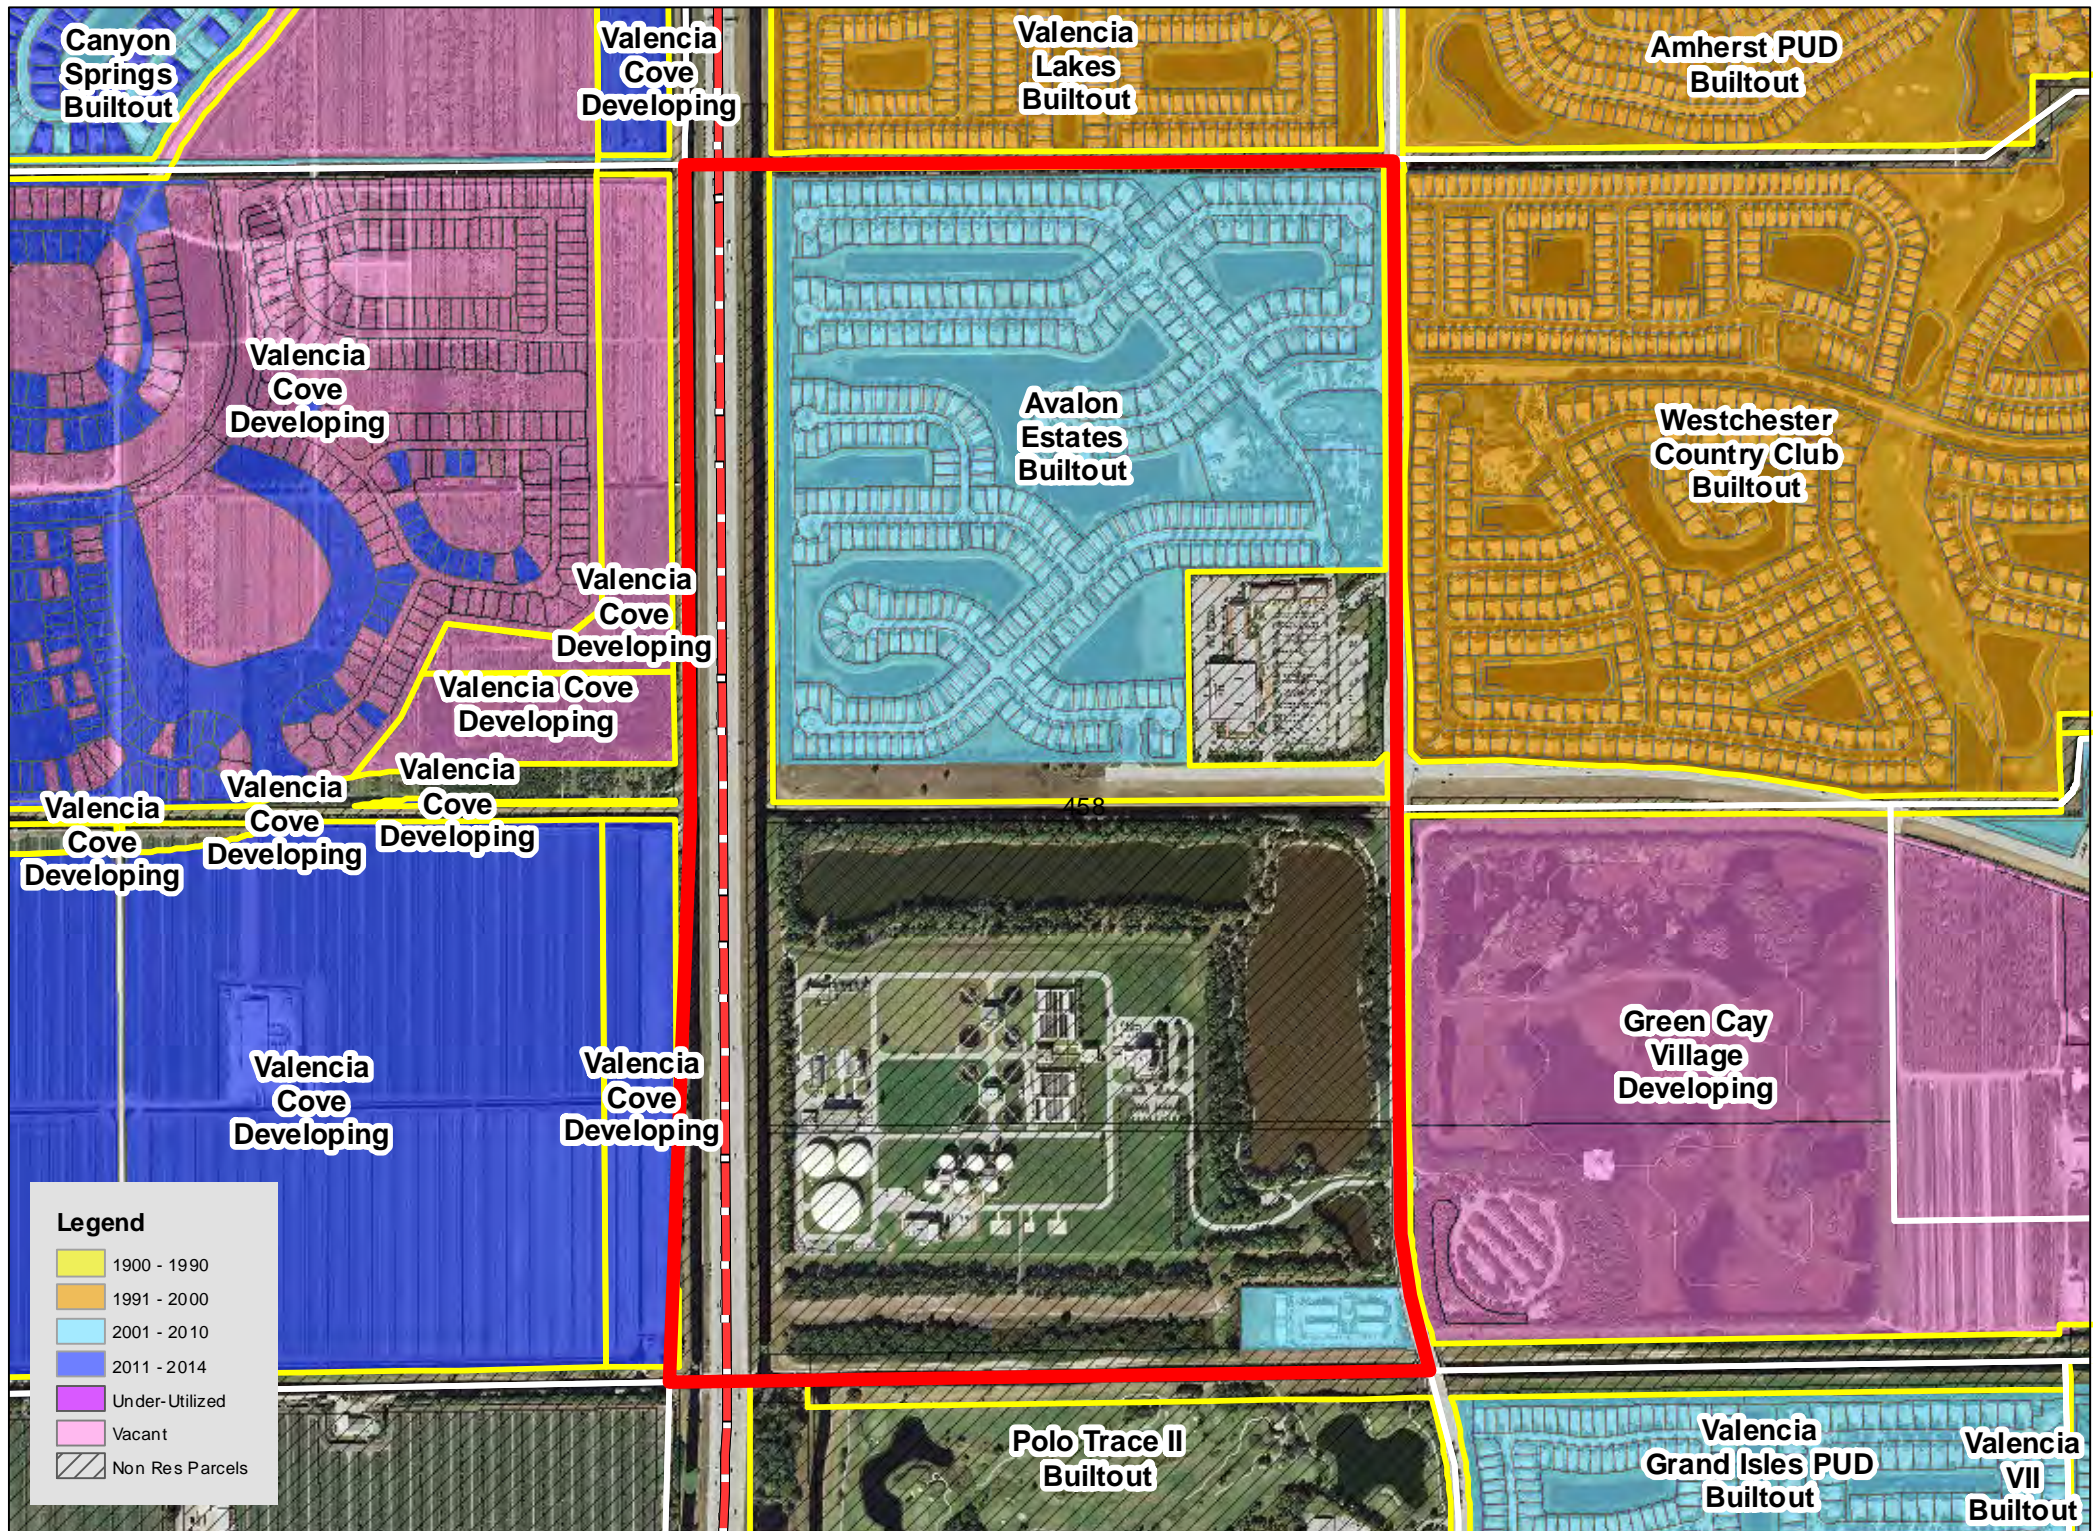

TAZ 402

TAZ 403

TAZ 407

TAZ 416

TAZ 453

TAZ 455

TAZ 480

TAZ 485

Legend

| | |
|------------|-----------------|
| Yellow | 1900 - 1990 |
| Orange | 1991 - 2000 |
| Light Blue | 2001 - 2010 |
| Dark Blue | 2011 - 2014 |
| Purple | Under-Utilized |
| Pink | Vacant |
| Hatched | Non Res Parcels |

TAZ 594

Patch Reef
Estates
Builtout

Millpond Timbercreek
Builtout

Legend

- 1900 - 1990
- 1991 - 2000
- 2001 - 2010
- 2011 - 2014
- Under-Utilized
- Vacant
- Non Res Parcels

Boca Raton
Bath & Tennis
Club Builtout

TAZ 640

TAZ 651

Boca Raton
Square
Buitout

TAZ 718

TAZ 744

TAZ 746

TAZ 747

TAZ 750