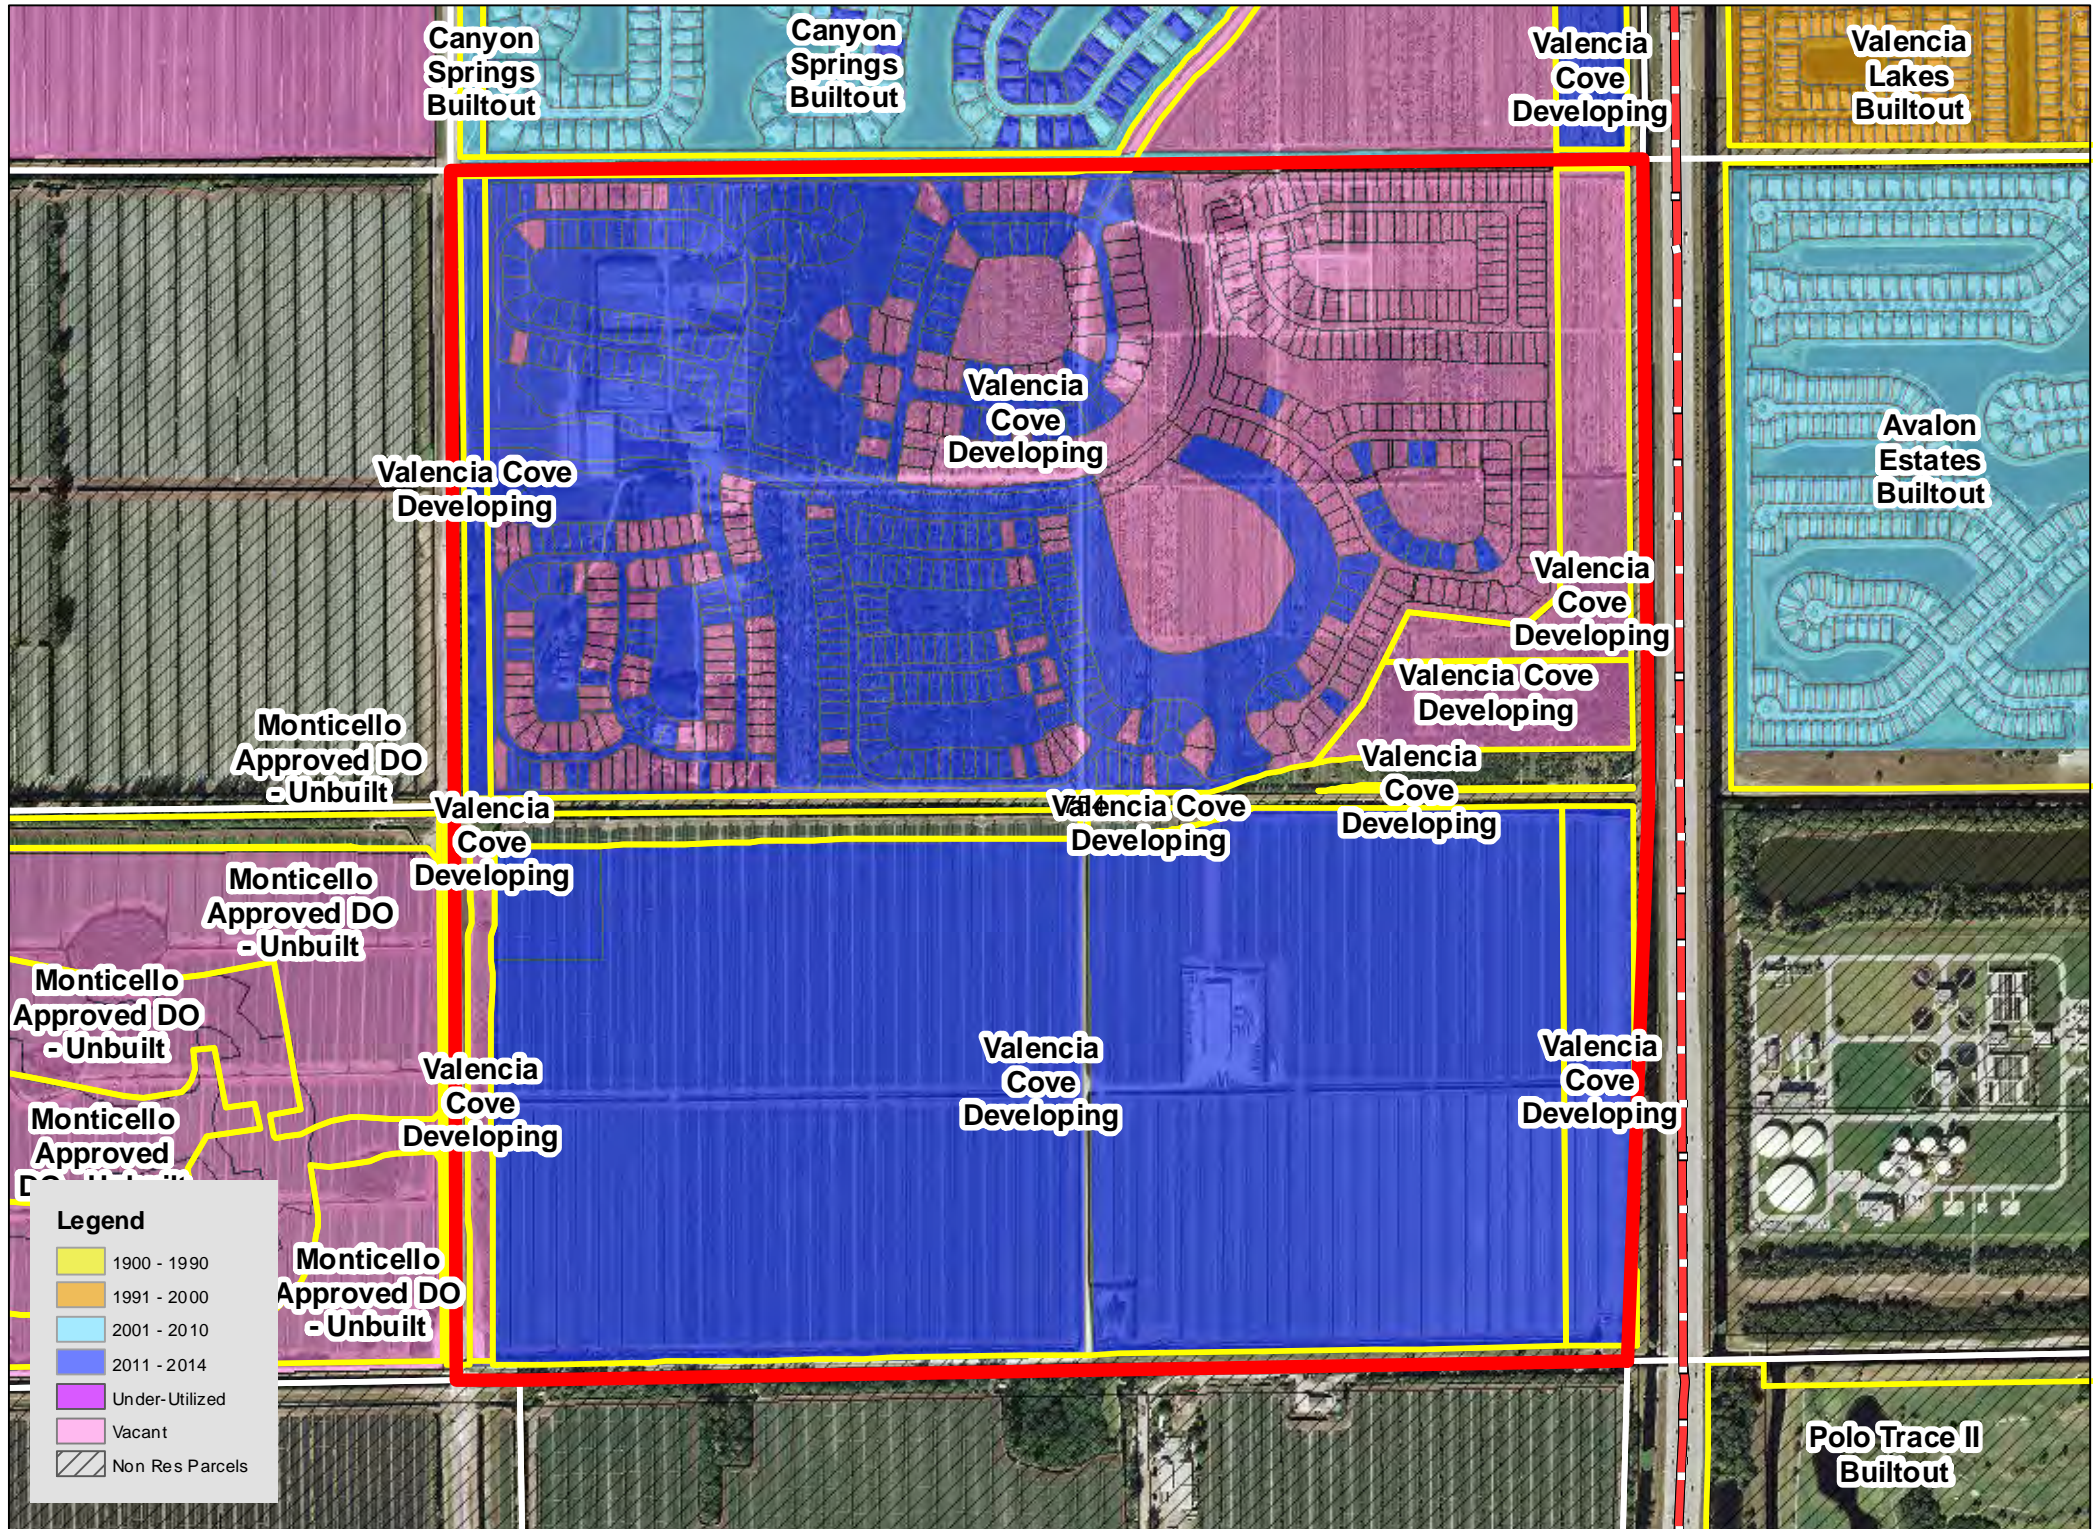

TAZ 594

Patch Reef
Estates
Builtout

Millpond Timbercreek
Builtout

Legend

- 1900 - 1990
- 1991 - 2000
- 2001 - 2010
- 2011 - 2014
- Under-Utilized
- Vacant
- Non Res Parcels

Boca Raton
Bath & Tennis
Club Builtout

TAZ 640

TAZ 651

Boca Raton
Square
Buitout

TAZ 718

TAZ 744

TAZ 746

TAZ 747

TAZ 750

TAZ 761

TAZ 770

TAZ 781