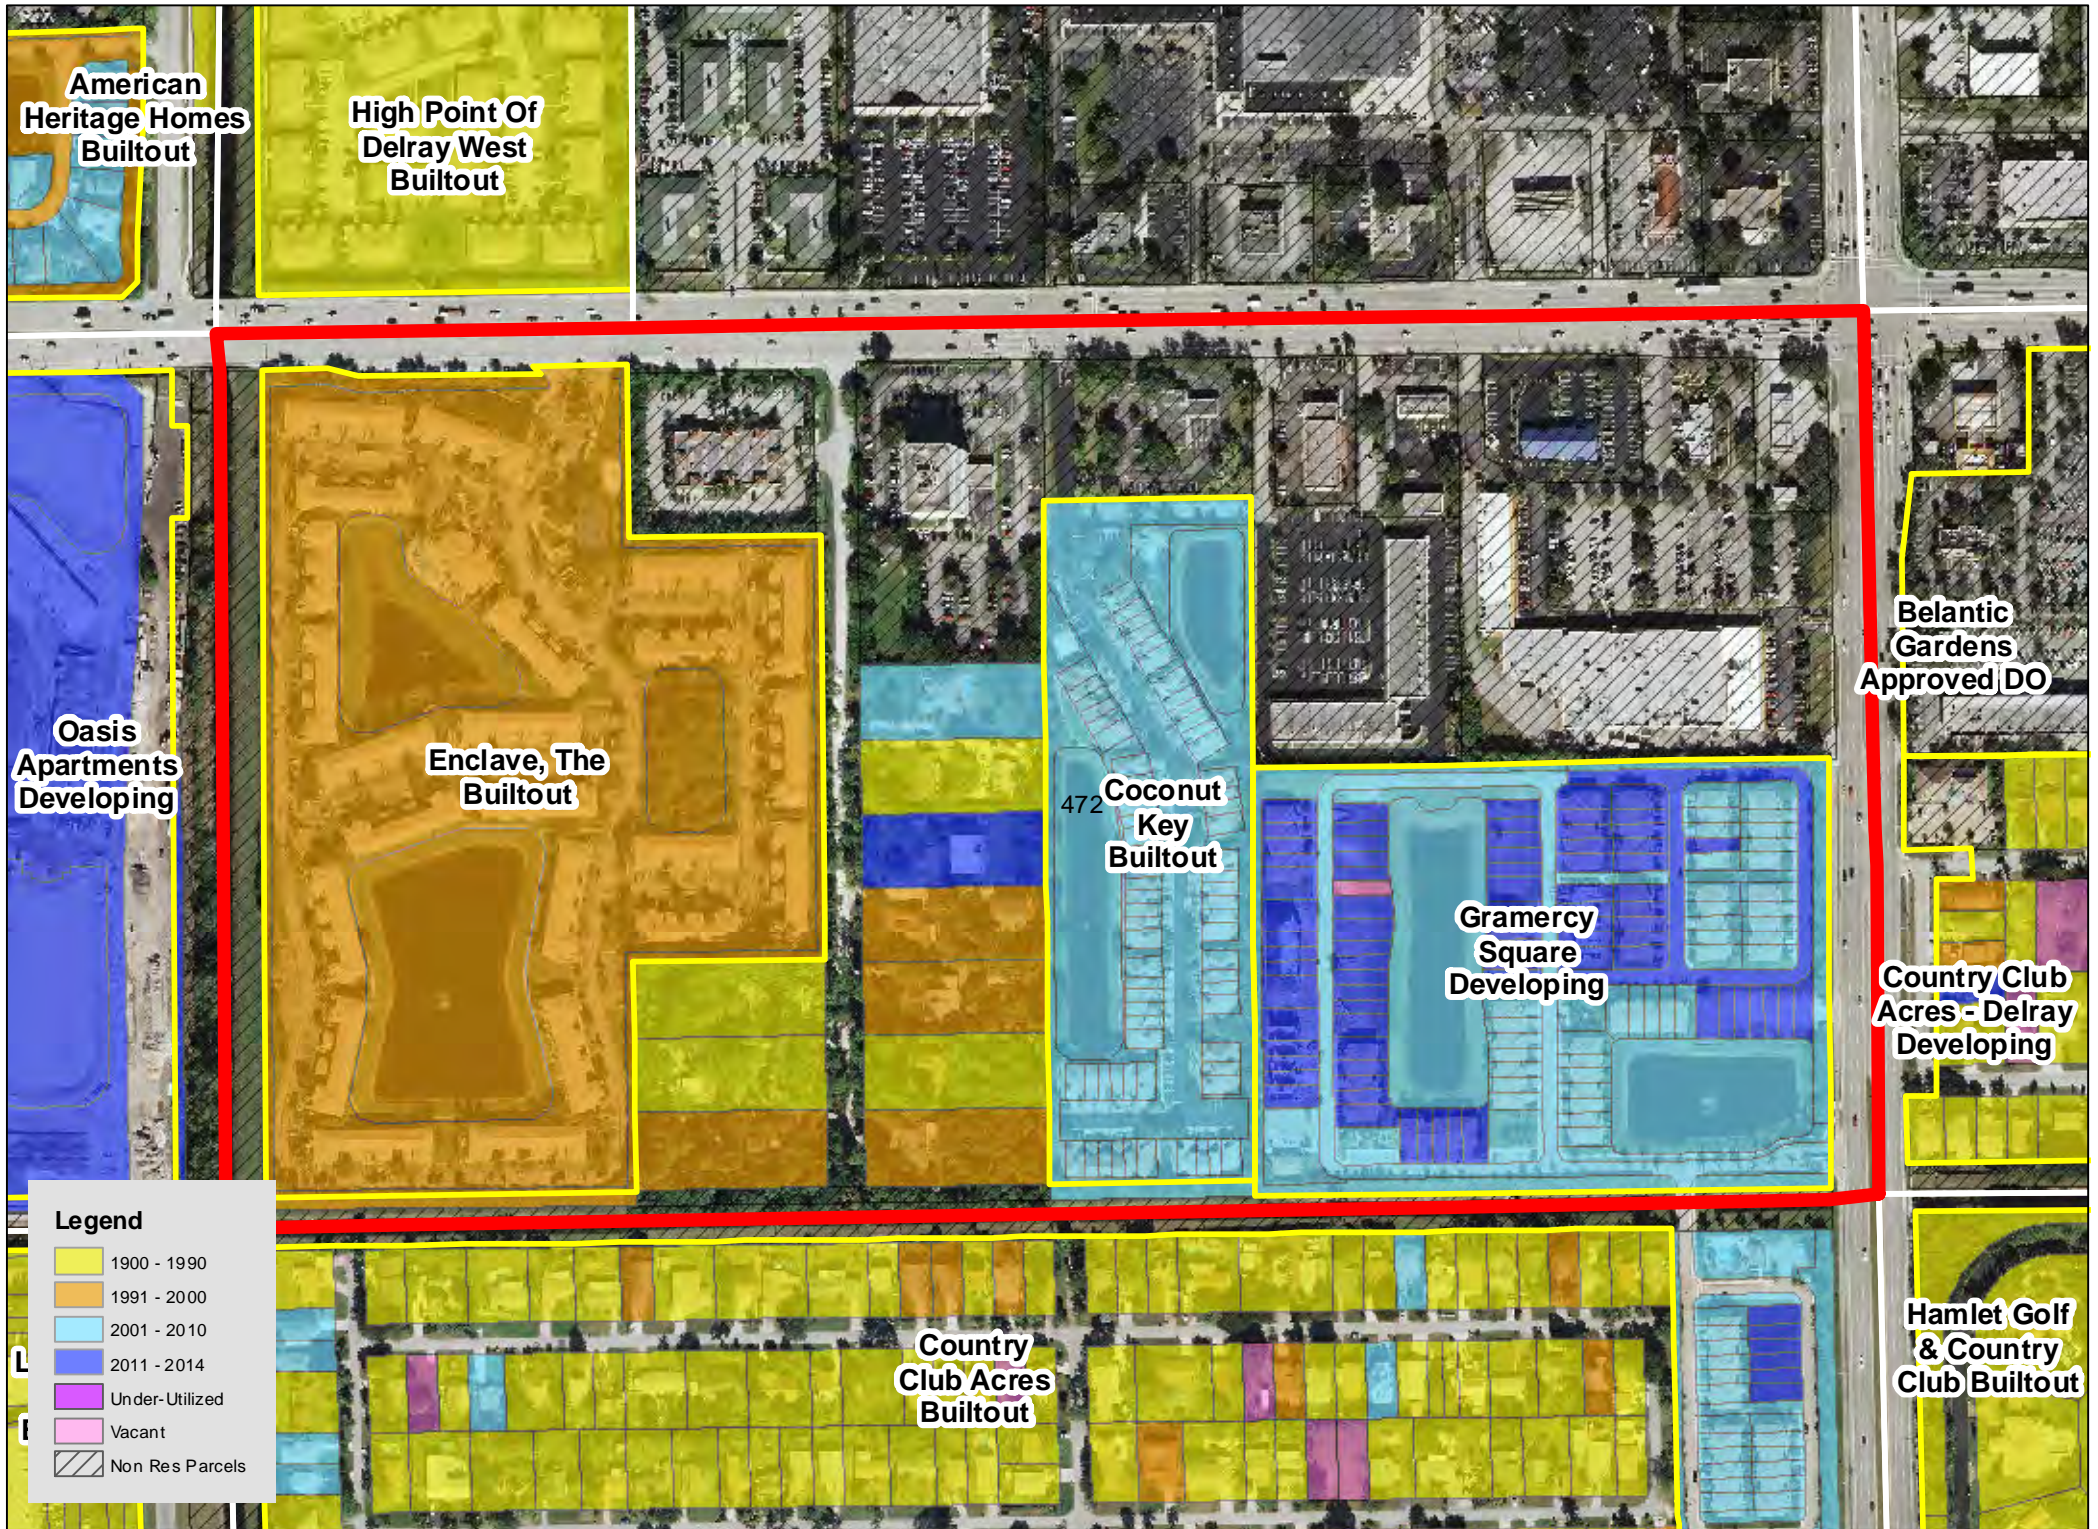

TAZ 402

TAZ 403

TAZ 407

TAZ 416

TAZ 453

TAZ 455

TAZ 480

TAZ 485

Legend

| | |
|------------|-----------------|
| Yellow | 1900 - 1990 |
| Orange | 1991 - 2000 |
| Light Blue | 2001 - 2010 |
| Dark Blue | 2011 - 2014 |
| Purple | Under-Utilized |
| Pink | Vacant |
| Hatched | Non Res Parcels |

TAZ 594

Patch Reef
Estates
Builtout

Millpond Timbercreek
Builtout

Legend

- 1900 - 1990
- 1991 - 2000
- 2001 - 2010
- 2011 - 2014
- Under-Utilized
- Vacant
- Non Res Parcels

Boca Raton
Bath & Tennis
Club Builtout

TAZ 640

TAZ 651

Boca Raton
Square
Buitout

TAZ 718

TAZ 744

TAZ 746

TAZ 747

TAZ 750