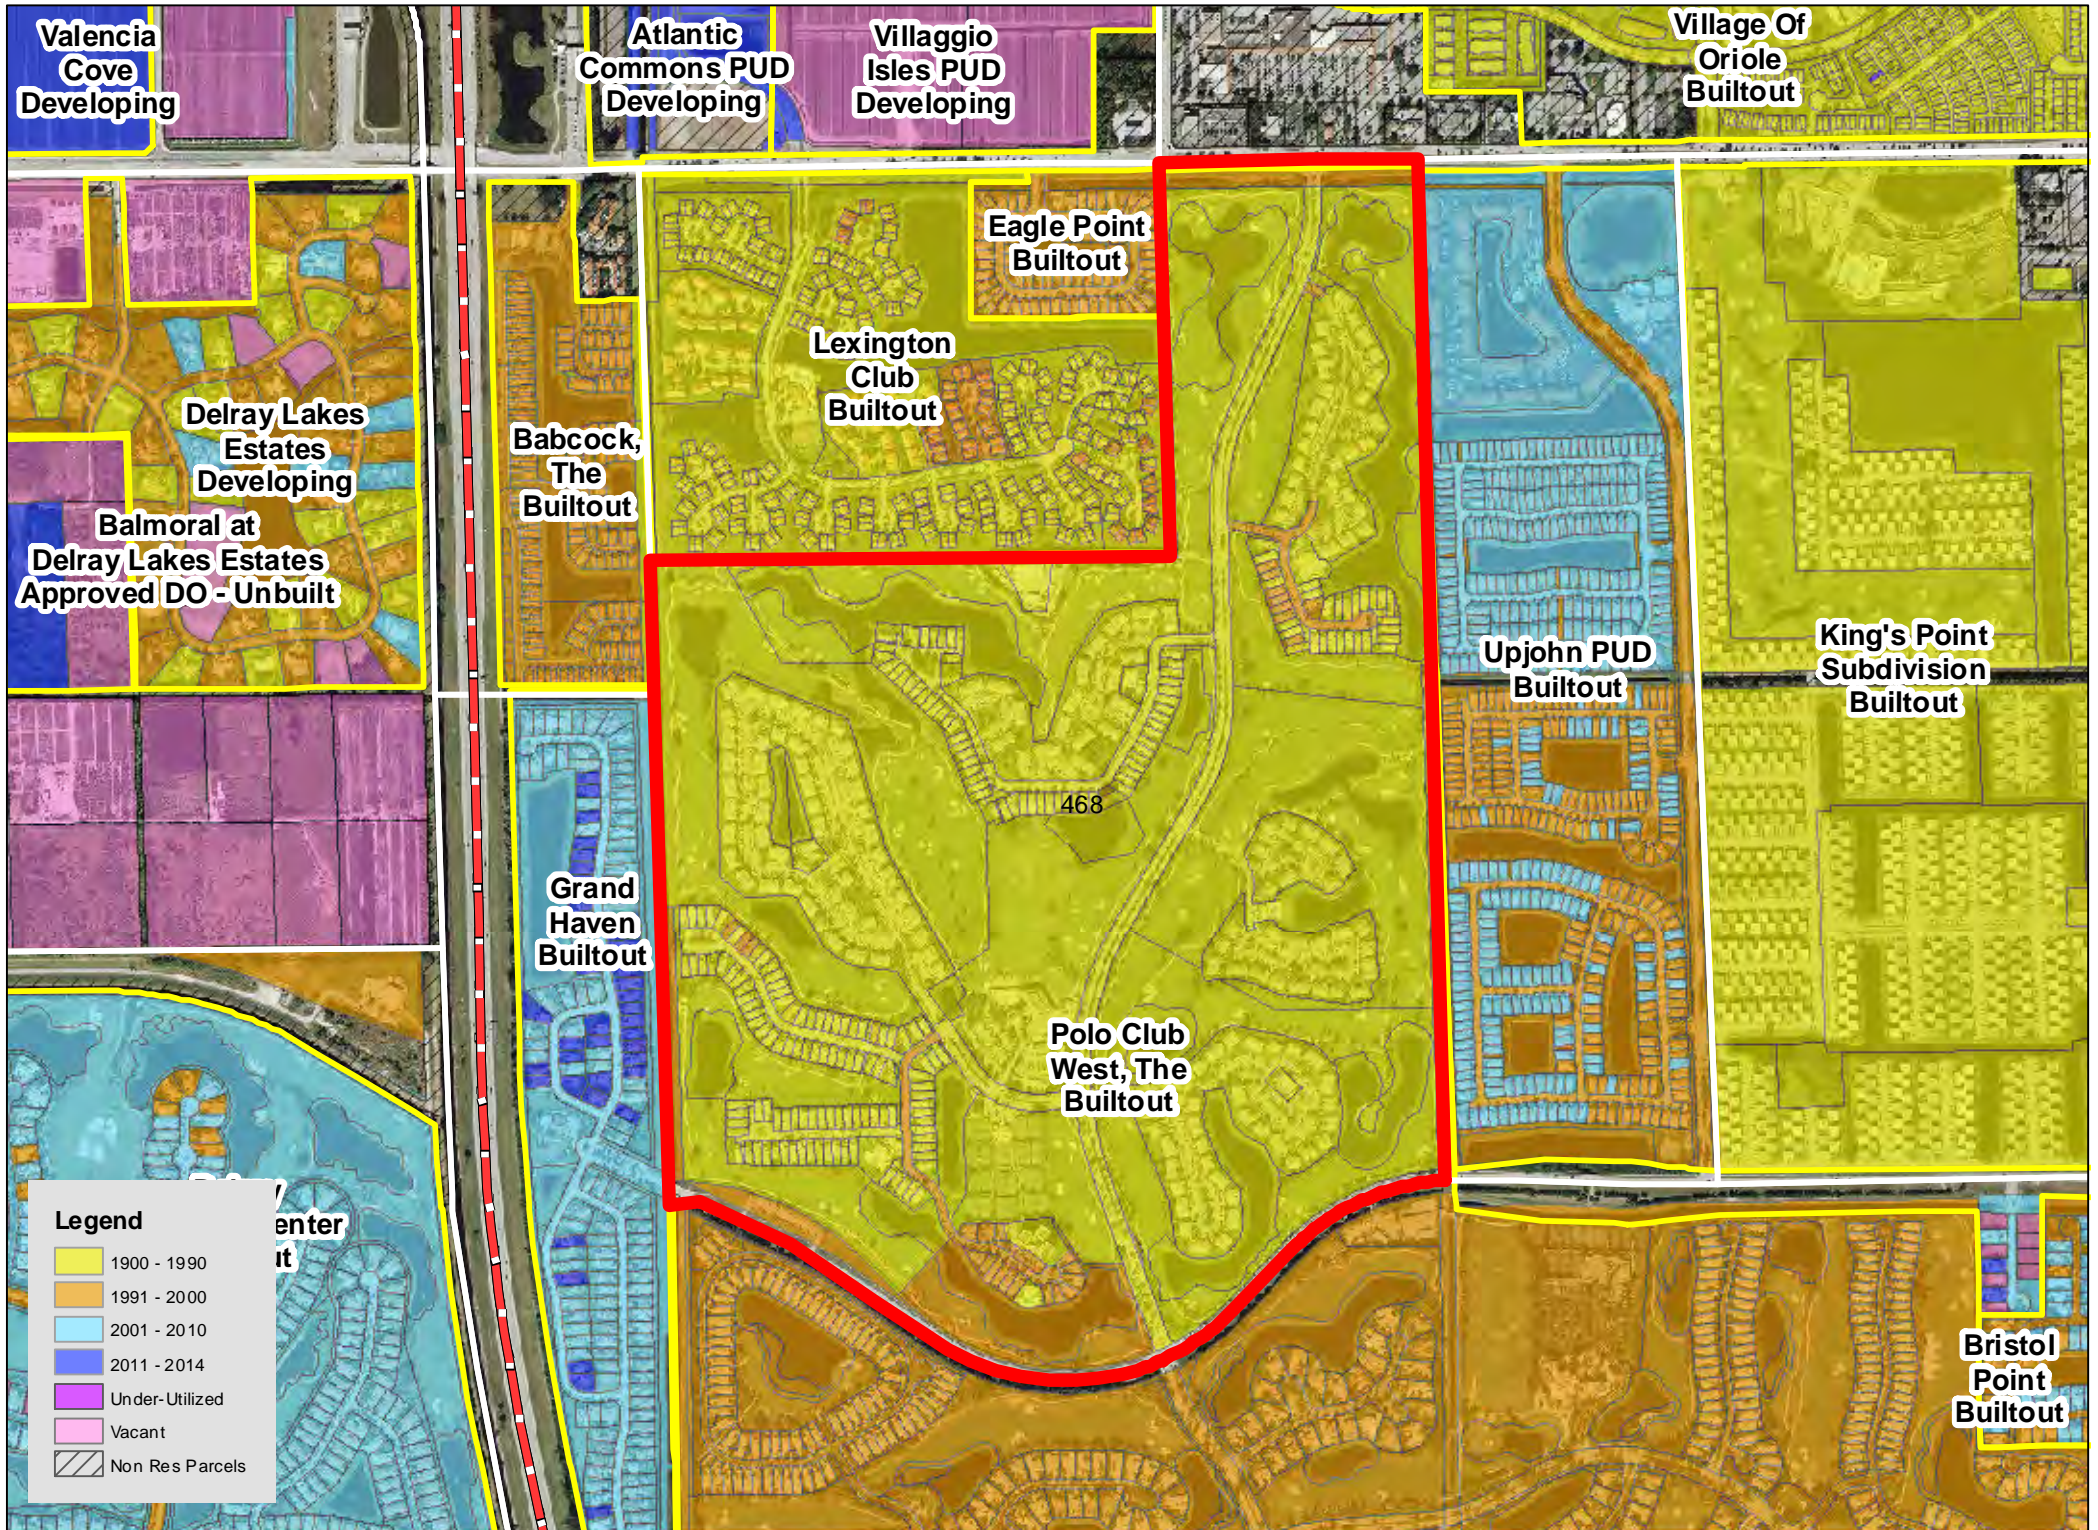

TAZ 402

TAZ 403

TAZ 407

TAZ 416

TAZ 453

TAZ 455

TAZ 480

TAZ 485

Legend

| | |
|------------|-----------------|
| Yellow | 1900 - 1990 |
| Orange | 1991 - 2000 |
| Light Blue | 2001 - 2010 |
| Dark Blue | 2011 - 2014 |
| Purple | Under-Utilized |
| Pink | Vacant |
| Hatched | Non Res Parcels |

TAZ 594

Patch Reef
Estates
Builtout

Millpond Timbercreek
Builtout

Legend

- 1900 - 1990
- 1991 - 2000
- 2001 - 2010
- 2011 - 2014
- Under-Utilized
- Vacant
- Non Res Parcels

Boca Raton
Bath & Tennis
Club Builtout

TAZ 640

TAZ 651

Boca Raton
Square
Buitout

TAZ 718

TAZ 744

TAZ 746

TAZ 747

TAZ 750