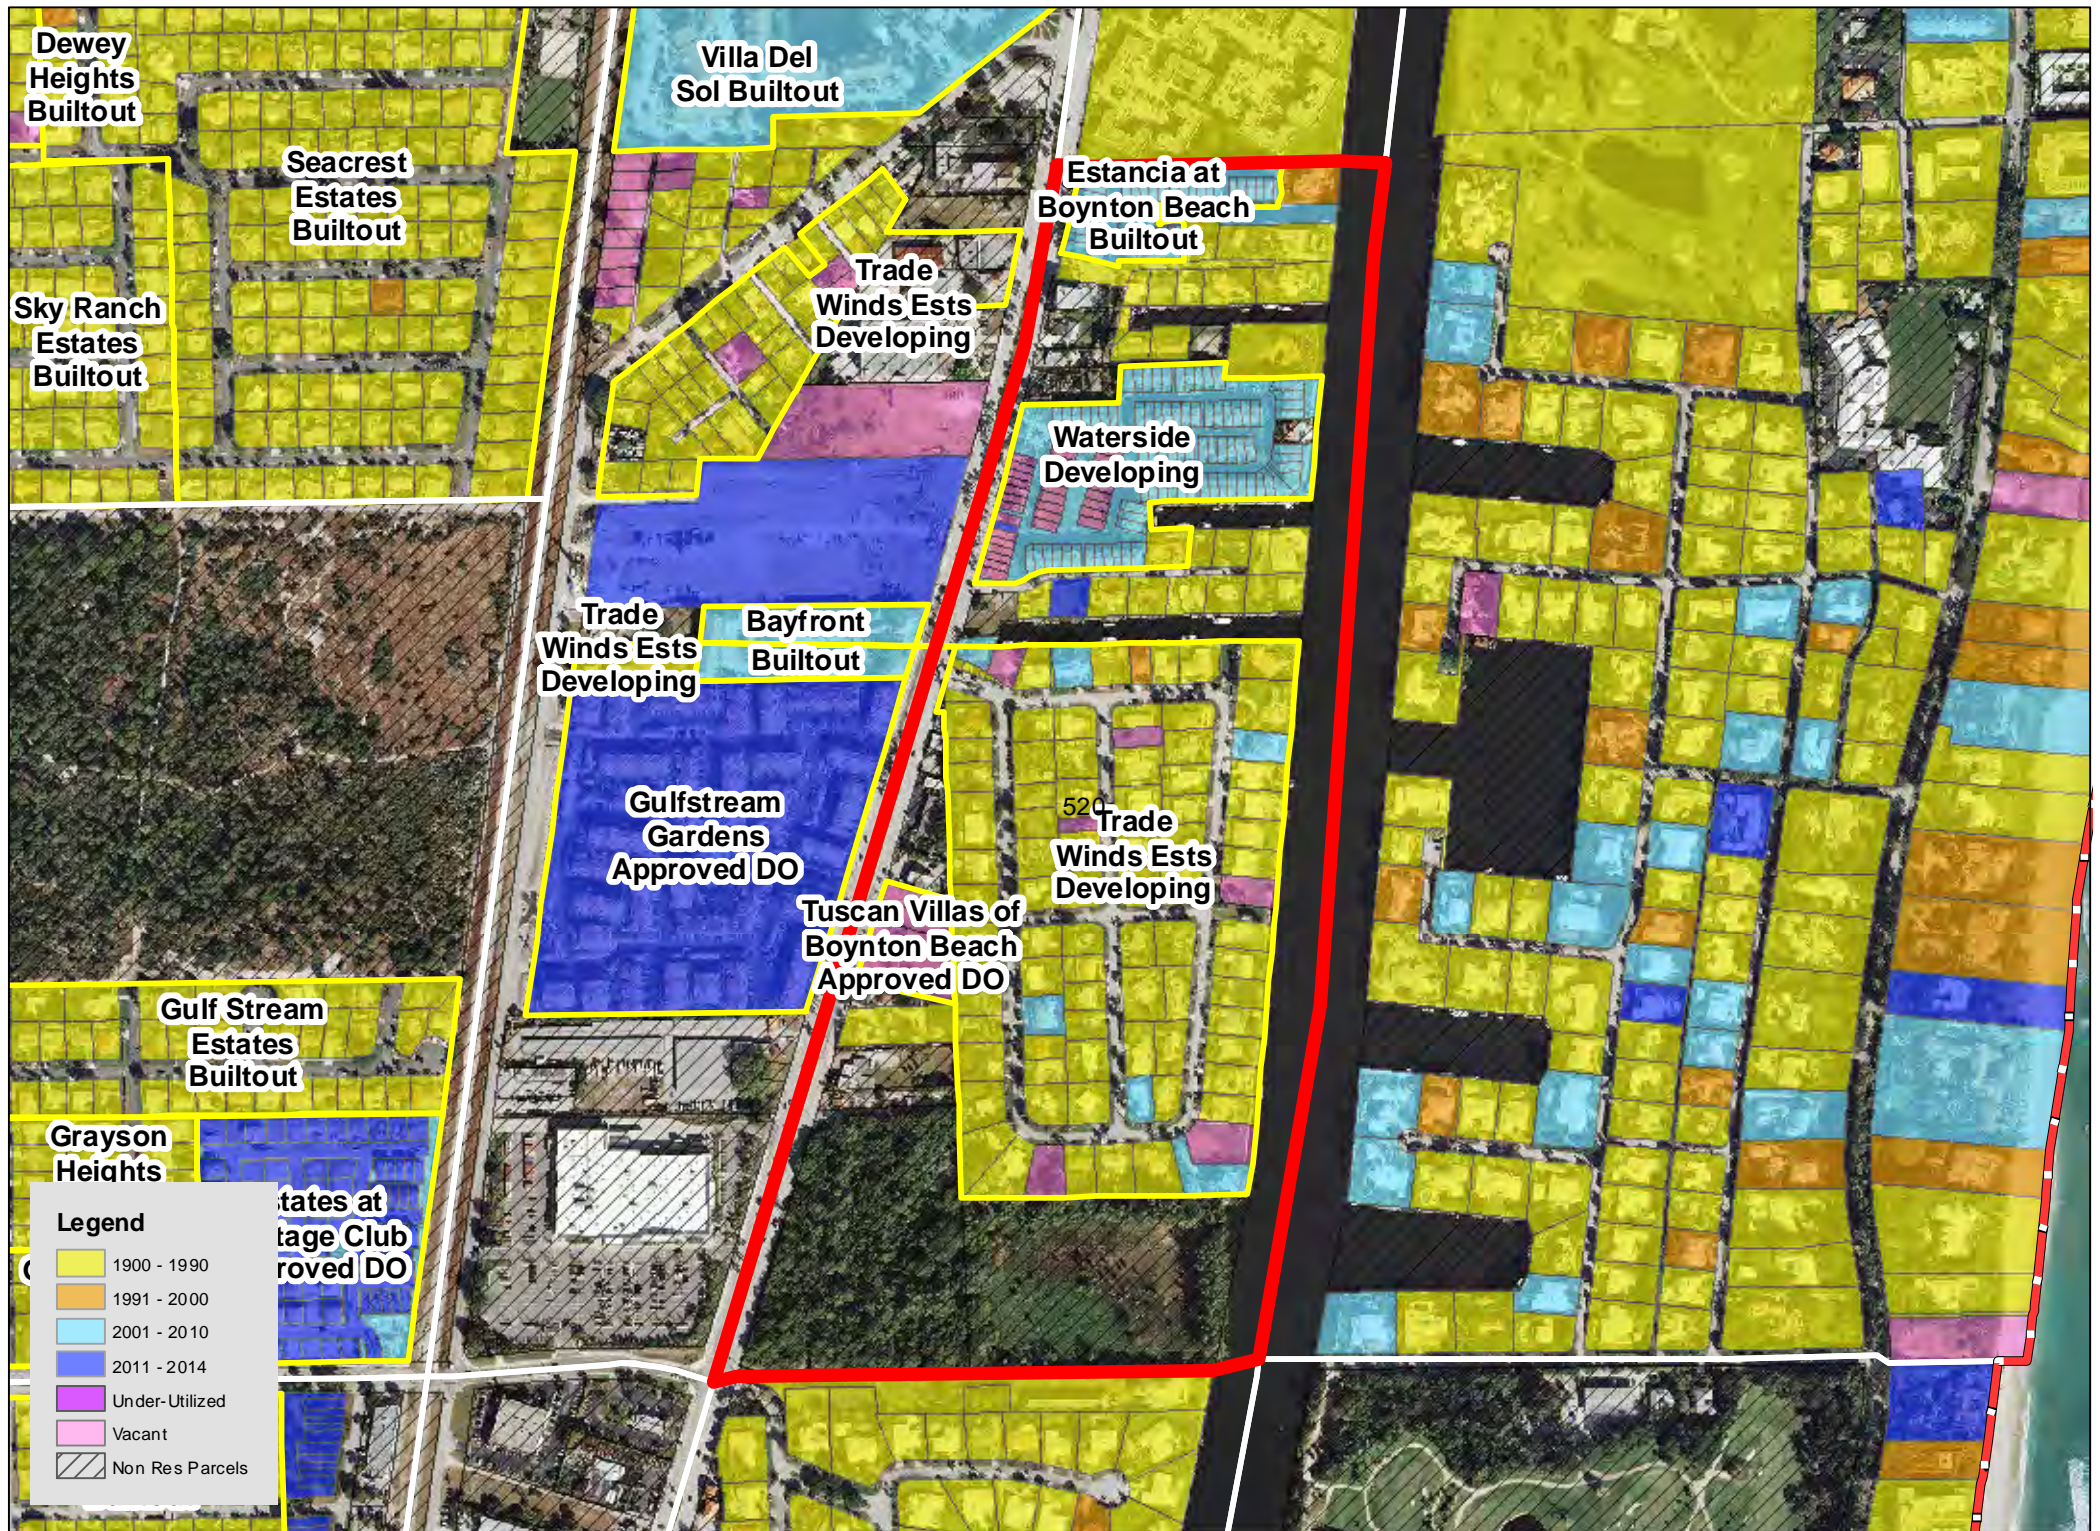

TAZ 402

TAZ 403

TAZ 407

TAZ 416

TAZ 453

TAZ 455

TAZ 480

TAZ 485

Legend

| | |
|------------|-----------------|
| Yellow | 1900 - 1990 |
| Orange | 1991 - 2000 |
| Light Blue | 2001 - 2010 |
| Dark Blue | 2011 - 2014 |
| Purple | Under-Utilized |
| Pink | Vacant |
| Hatched | Non Res Parcels |

TAZ 594

Patch Reef
Estates
Builtout

Millpond Timbercreek
Builtout

Legend

- 1900 - 1990
- 1991 - 2000
- 2001 - 2010
- 2011 - 2014
- Under-Utilized
- Vacant
- Non Res Parcels

Boca Raton
Bath & Tennis
Club Builtout

TAZ 640

TAZ 651

Boca Raton
Square
Buitout

TAZ 718

TAZ 744

TAZ 746

TAZ 747

TAZ 750