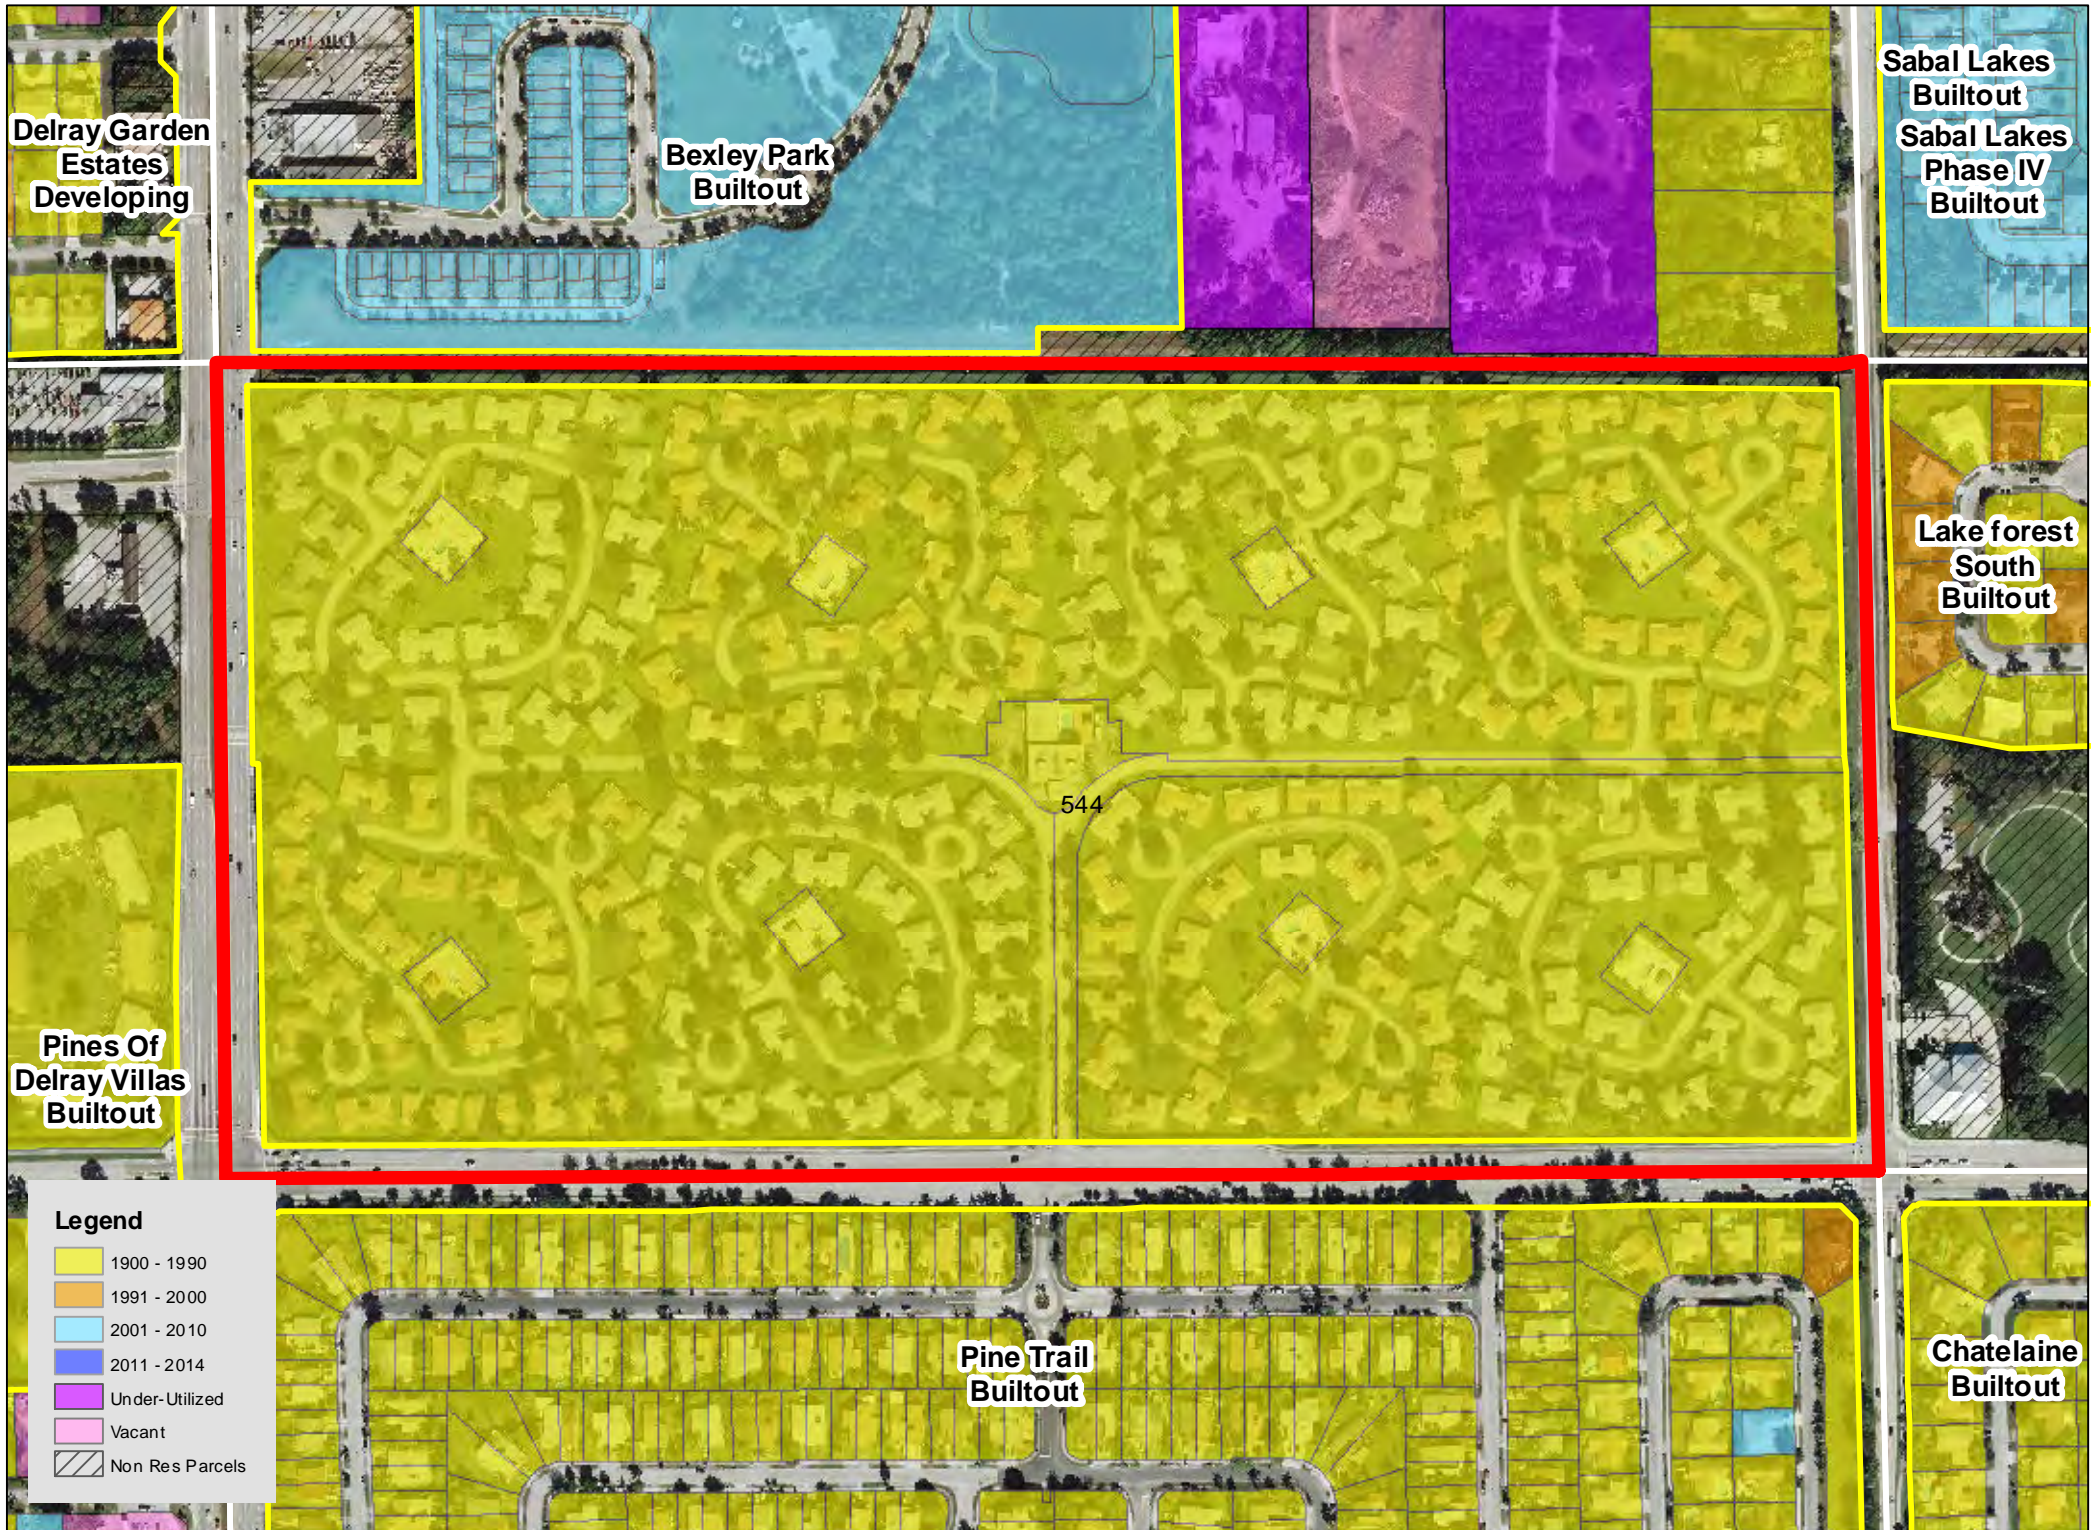

TAZ 402

TAZ 403

TAZ 407

TAZ 416

TAZ 453

TAZ 455

TAZ 480

TAZ 485

Legend

| | |
|------------|-----------------|
| Yellow | 1900 - 1990 |
| Orange | 1991 - 2000 |
| Light Blue | 2001 - 2010 |
| Dark Blue | 2011 - 2014 |
| Purple | Under-Utilized |
| Pink | Vacant |
| Hatched | Non Res Parcels |

TAZ 594

Patch Reef
Estates
Builtout

Millpond Timbercreek
Builtout

Legend

- 1900 - 1990
- 1991 - 2000
- 2001 - 2010
- 2011 - 2014
- Under-Utilized
- Vacant
- Non Res Parcels

Boca Raton
Bath & Tennis
Club Builtout

TAZ 640

TAZ 651

Boca Raton
Square
Buitout

TAZ 718

TAZ 744

TAZ 746

TAZ 747

TAZ 750