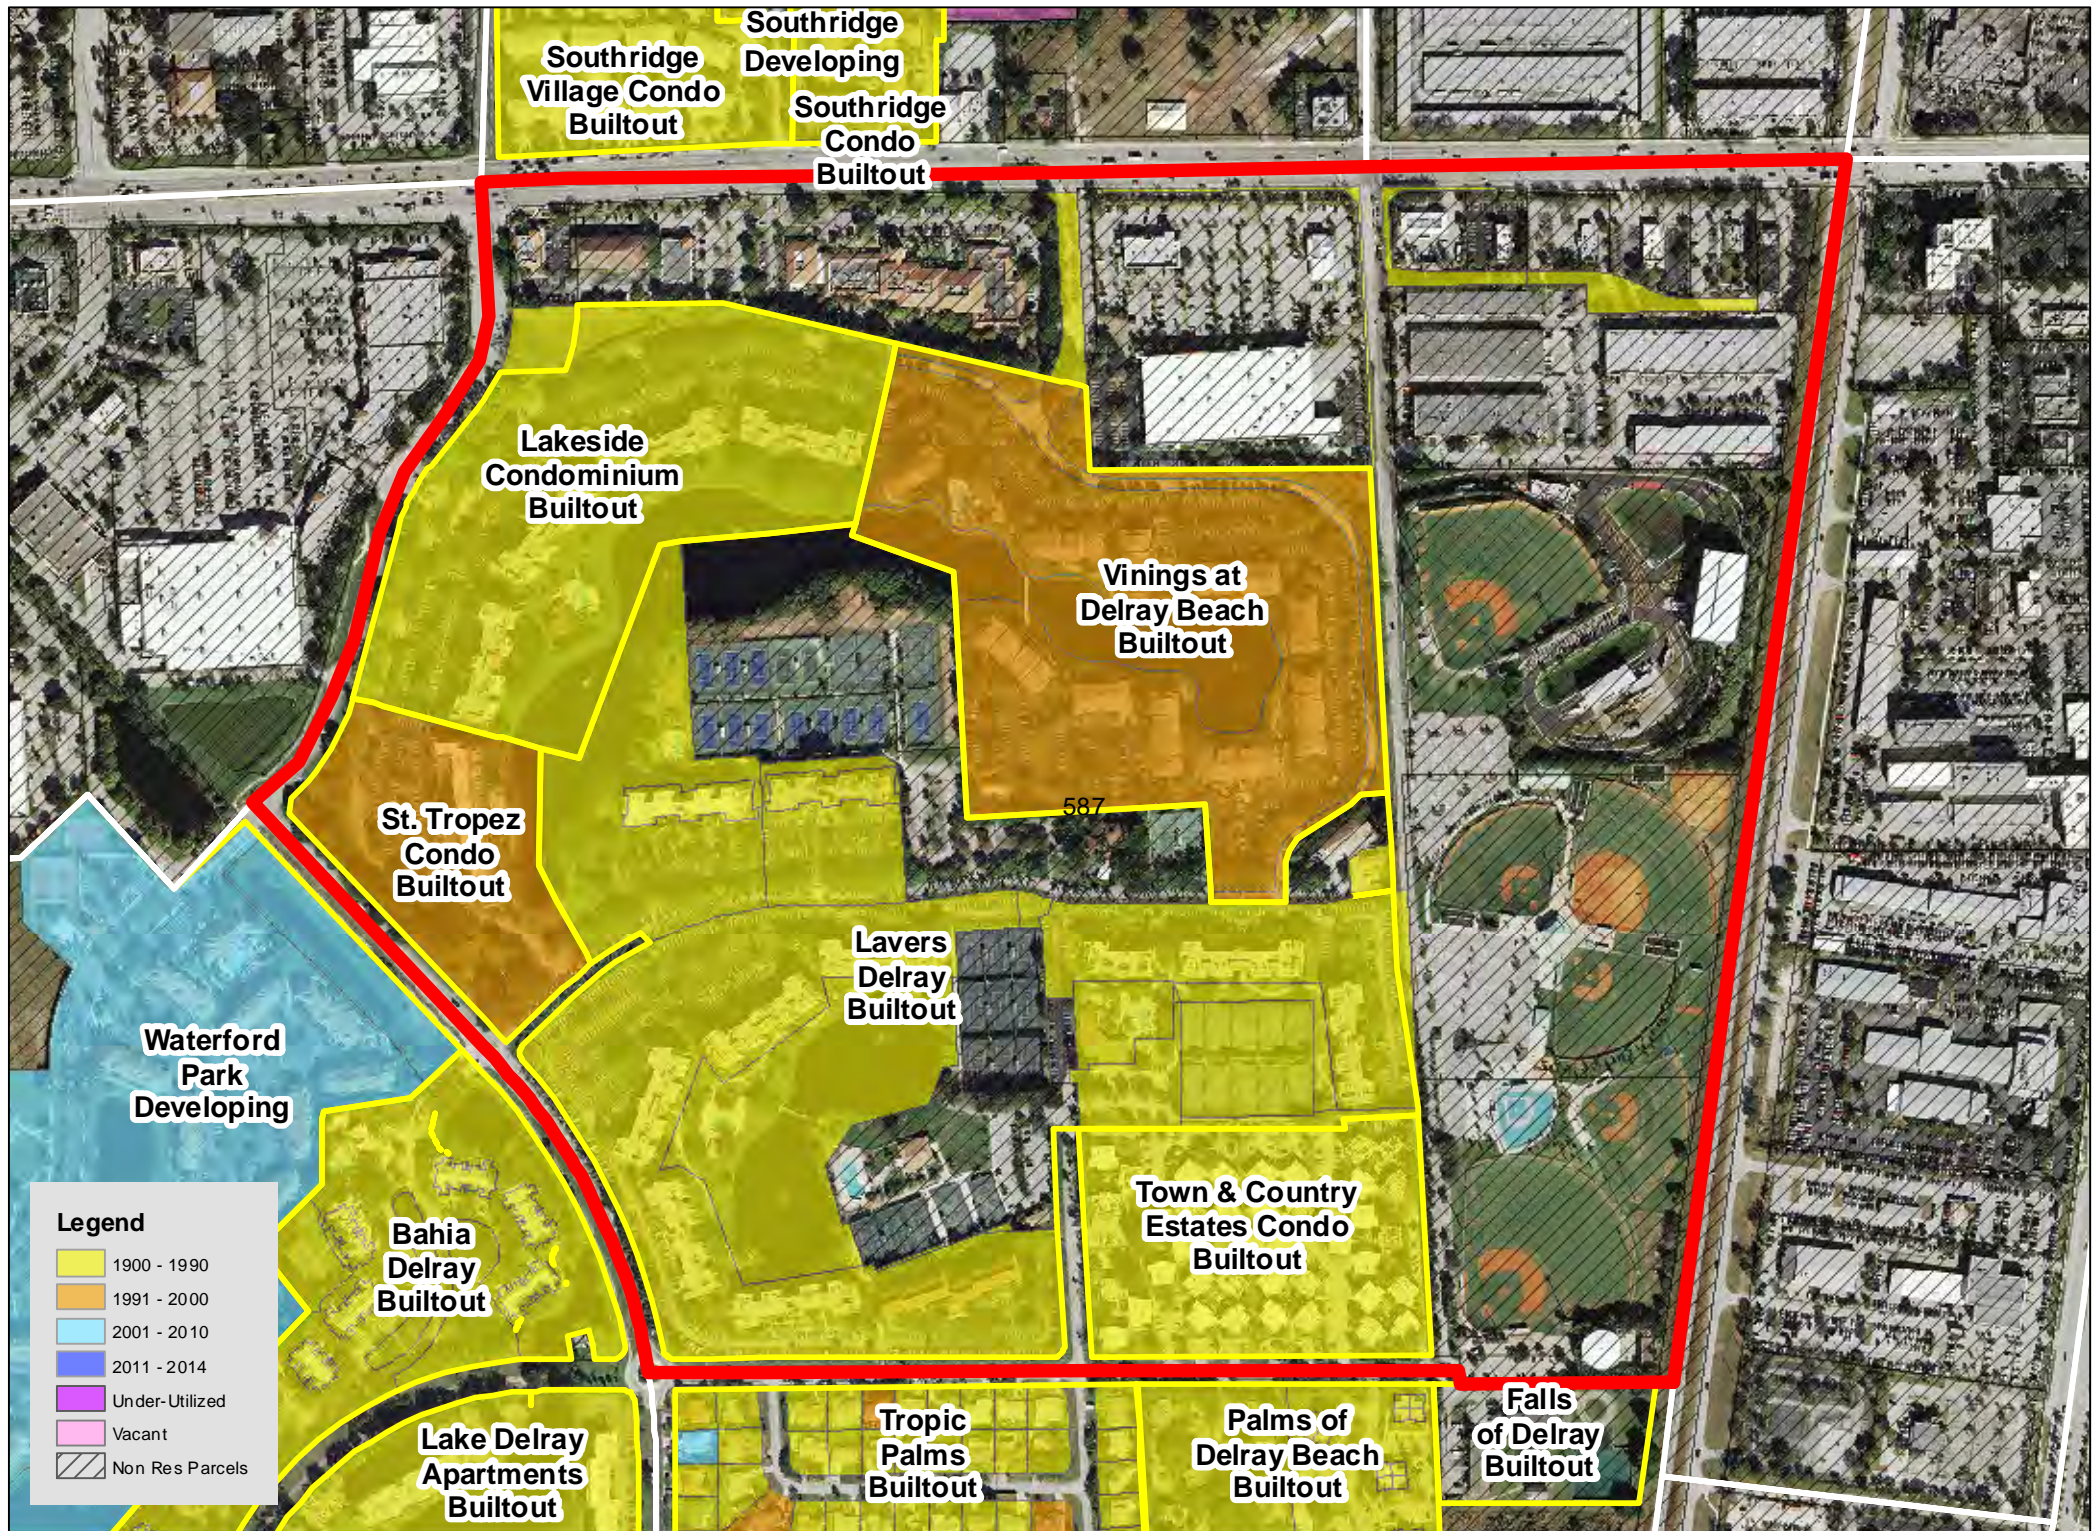

Legend

| | |
|------------|-----------------|
| Yellow | 1900 - 1990 |
| Orange | 1991 - 2000 |
| Light Blue | 2001 - 2010 |
| Dark Blue | 2011 - 2014 |
| Purple | Under-Utilized |
| Pink | Vacant |
| Hatched | Non Res Parcels |

TAZ 594

Patch Reef
Estates
Builtout

Millpond Timbercreek
Builtout

Legend

- 1900 - 1990
- 1991 - 2000
- 2001 - 2010
- 2011 - 2014
- Under-Utilized
- Vacant
- Non Res Parcels

Boca Raton
Bath & Tennis
Club Builtout

TAZ 640

TAZ 651

Boca Raton
Square
Buitout

TAZ 718

TAZ 744

TAZ 746

TAZ 747

TAZ 750