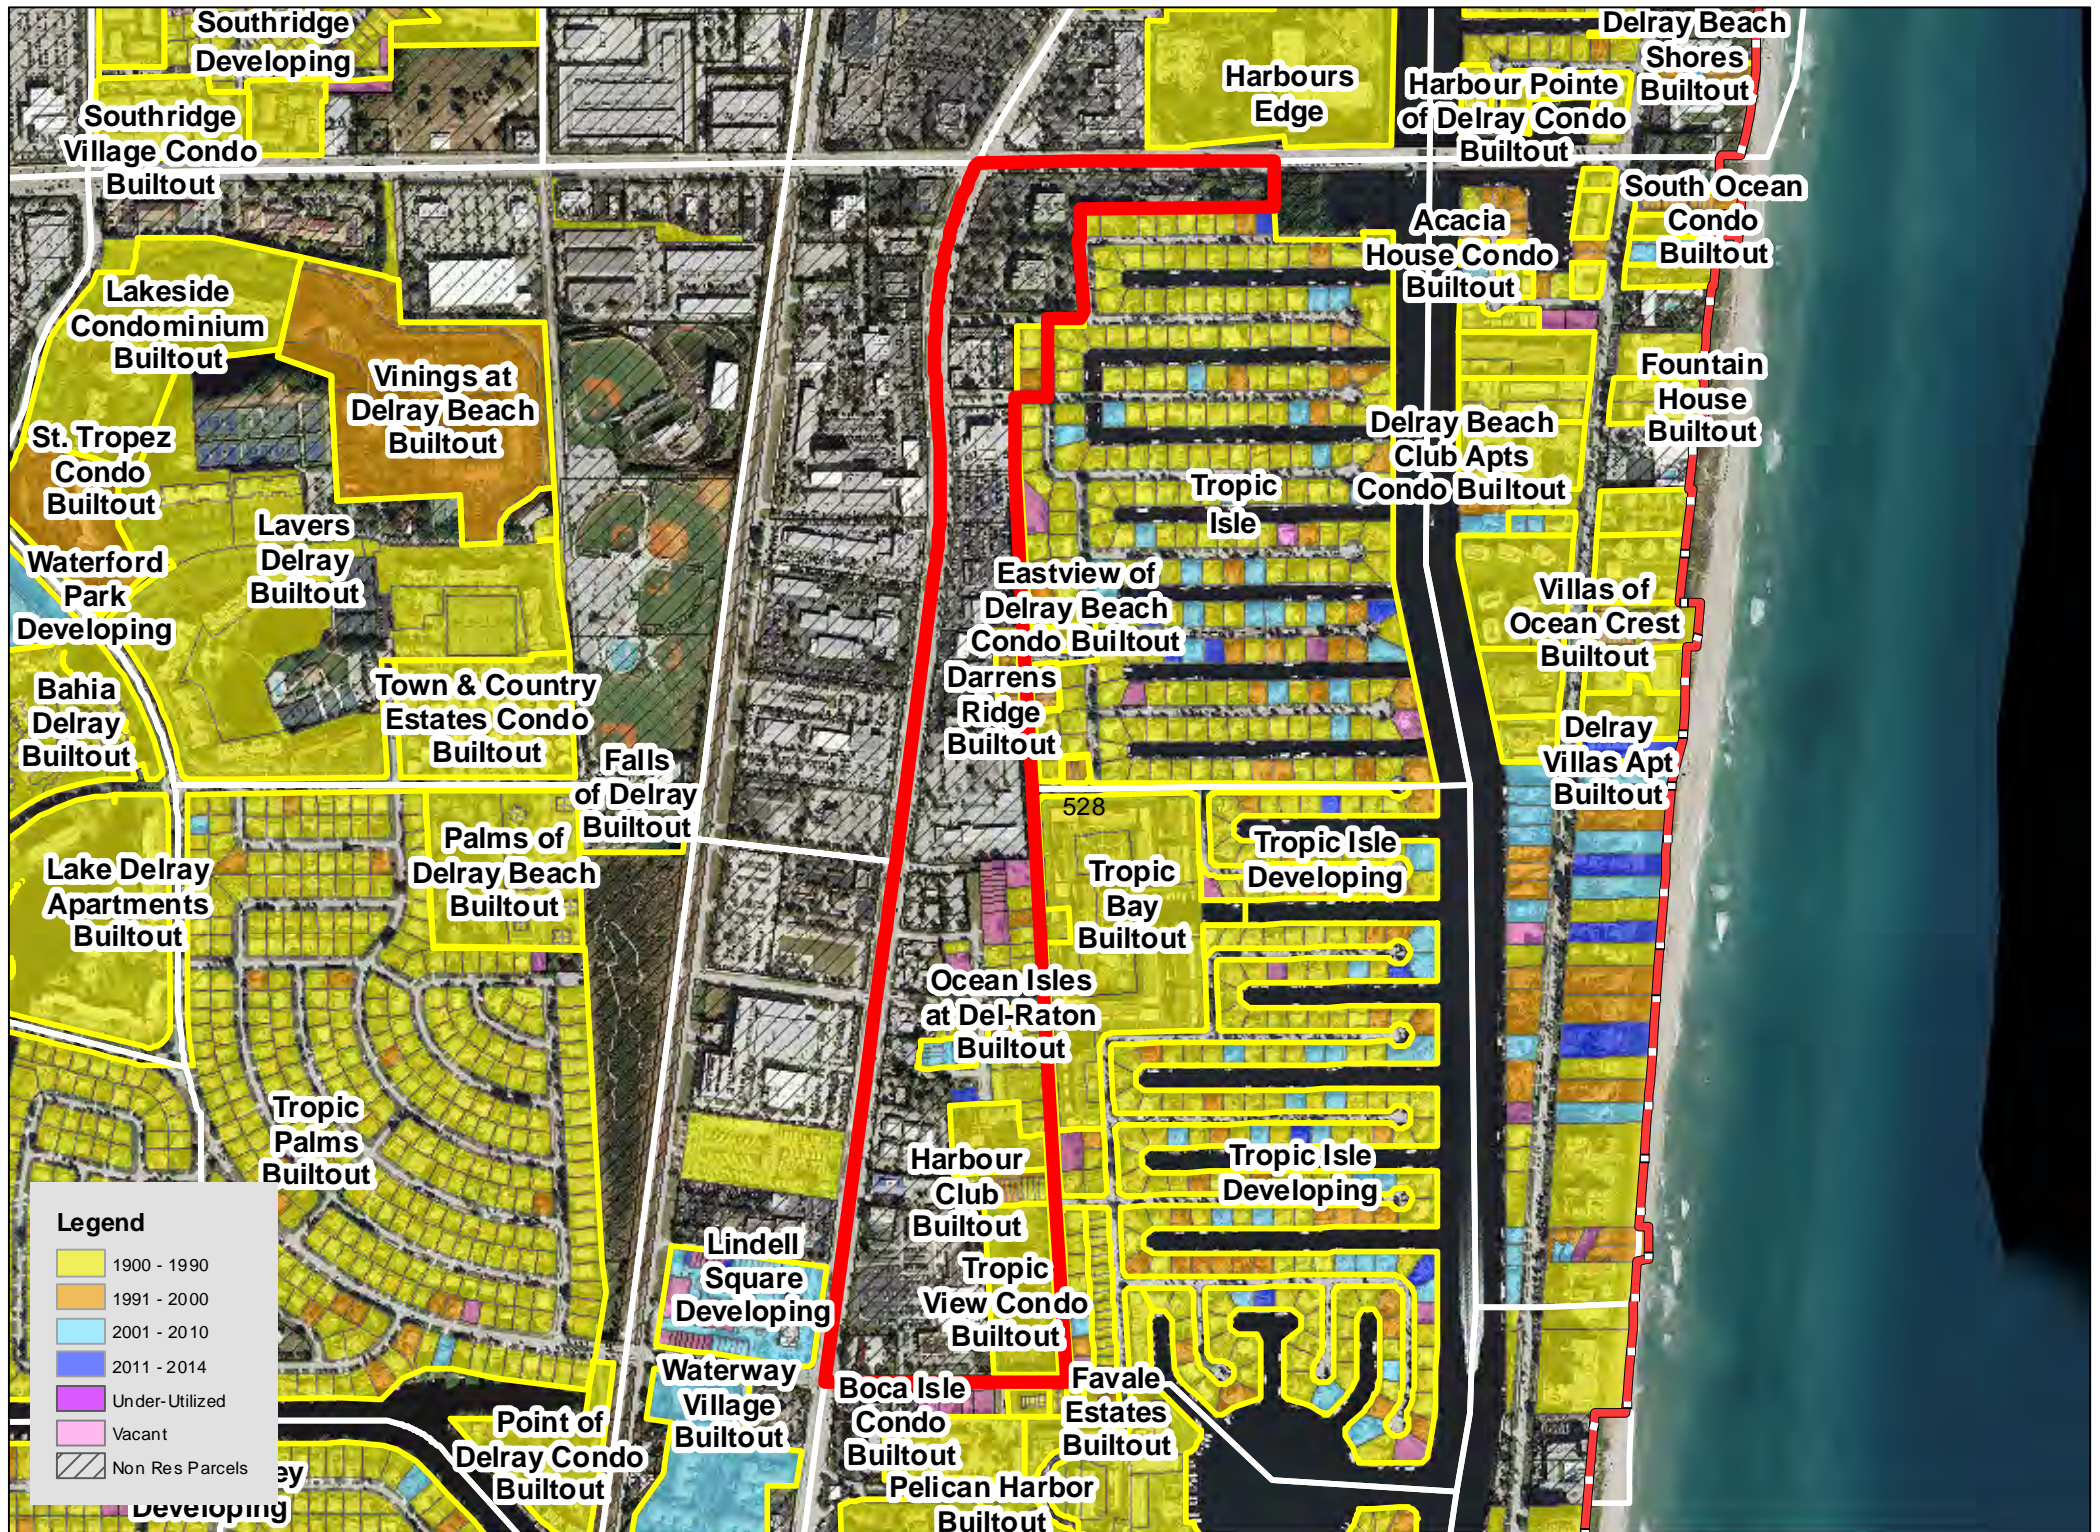

TAZ 402

TAZ 403

TAZ 407

TAZ 416

TAZ 453

TAZ 455

TAZ 480

TAZ 485

Legend

| | |
|------------|-----------------|
| Yellow | 1900 - 1990 |
| Orange | 1991 - 2000 |
| Light Blue | 2001 - 2010 |
| Dark Blue | 2011 - 2014 |
| Purple | Under-Utilized |
| Pink | Vacant |
| Hatched | Non Res Parcels |

TAZ 594

Patch Reef
Estates
Builtout

Millpond Timbercreek
Builtout

Legend

- 1900 - 1990
- 1991 - 2000
- 2001 - 2010
- 2011 - 2014
- Under-Utilized
- Vacant
- Non Res Parcels

Boca Raton
Bath & Tennis
Club Builtout

TAZ 640

TAZ 651

Boca Raton
Square
Buitout

TAZ 718

TAZ 744

TAZ 746

TAZ 747

TAZ 750