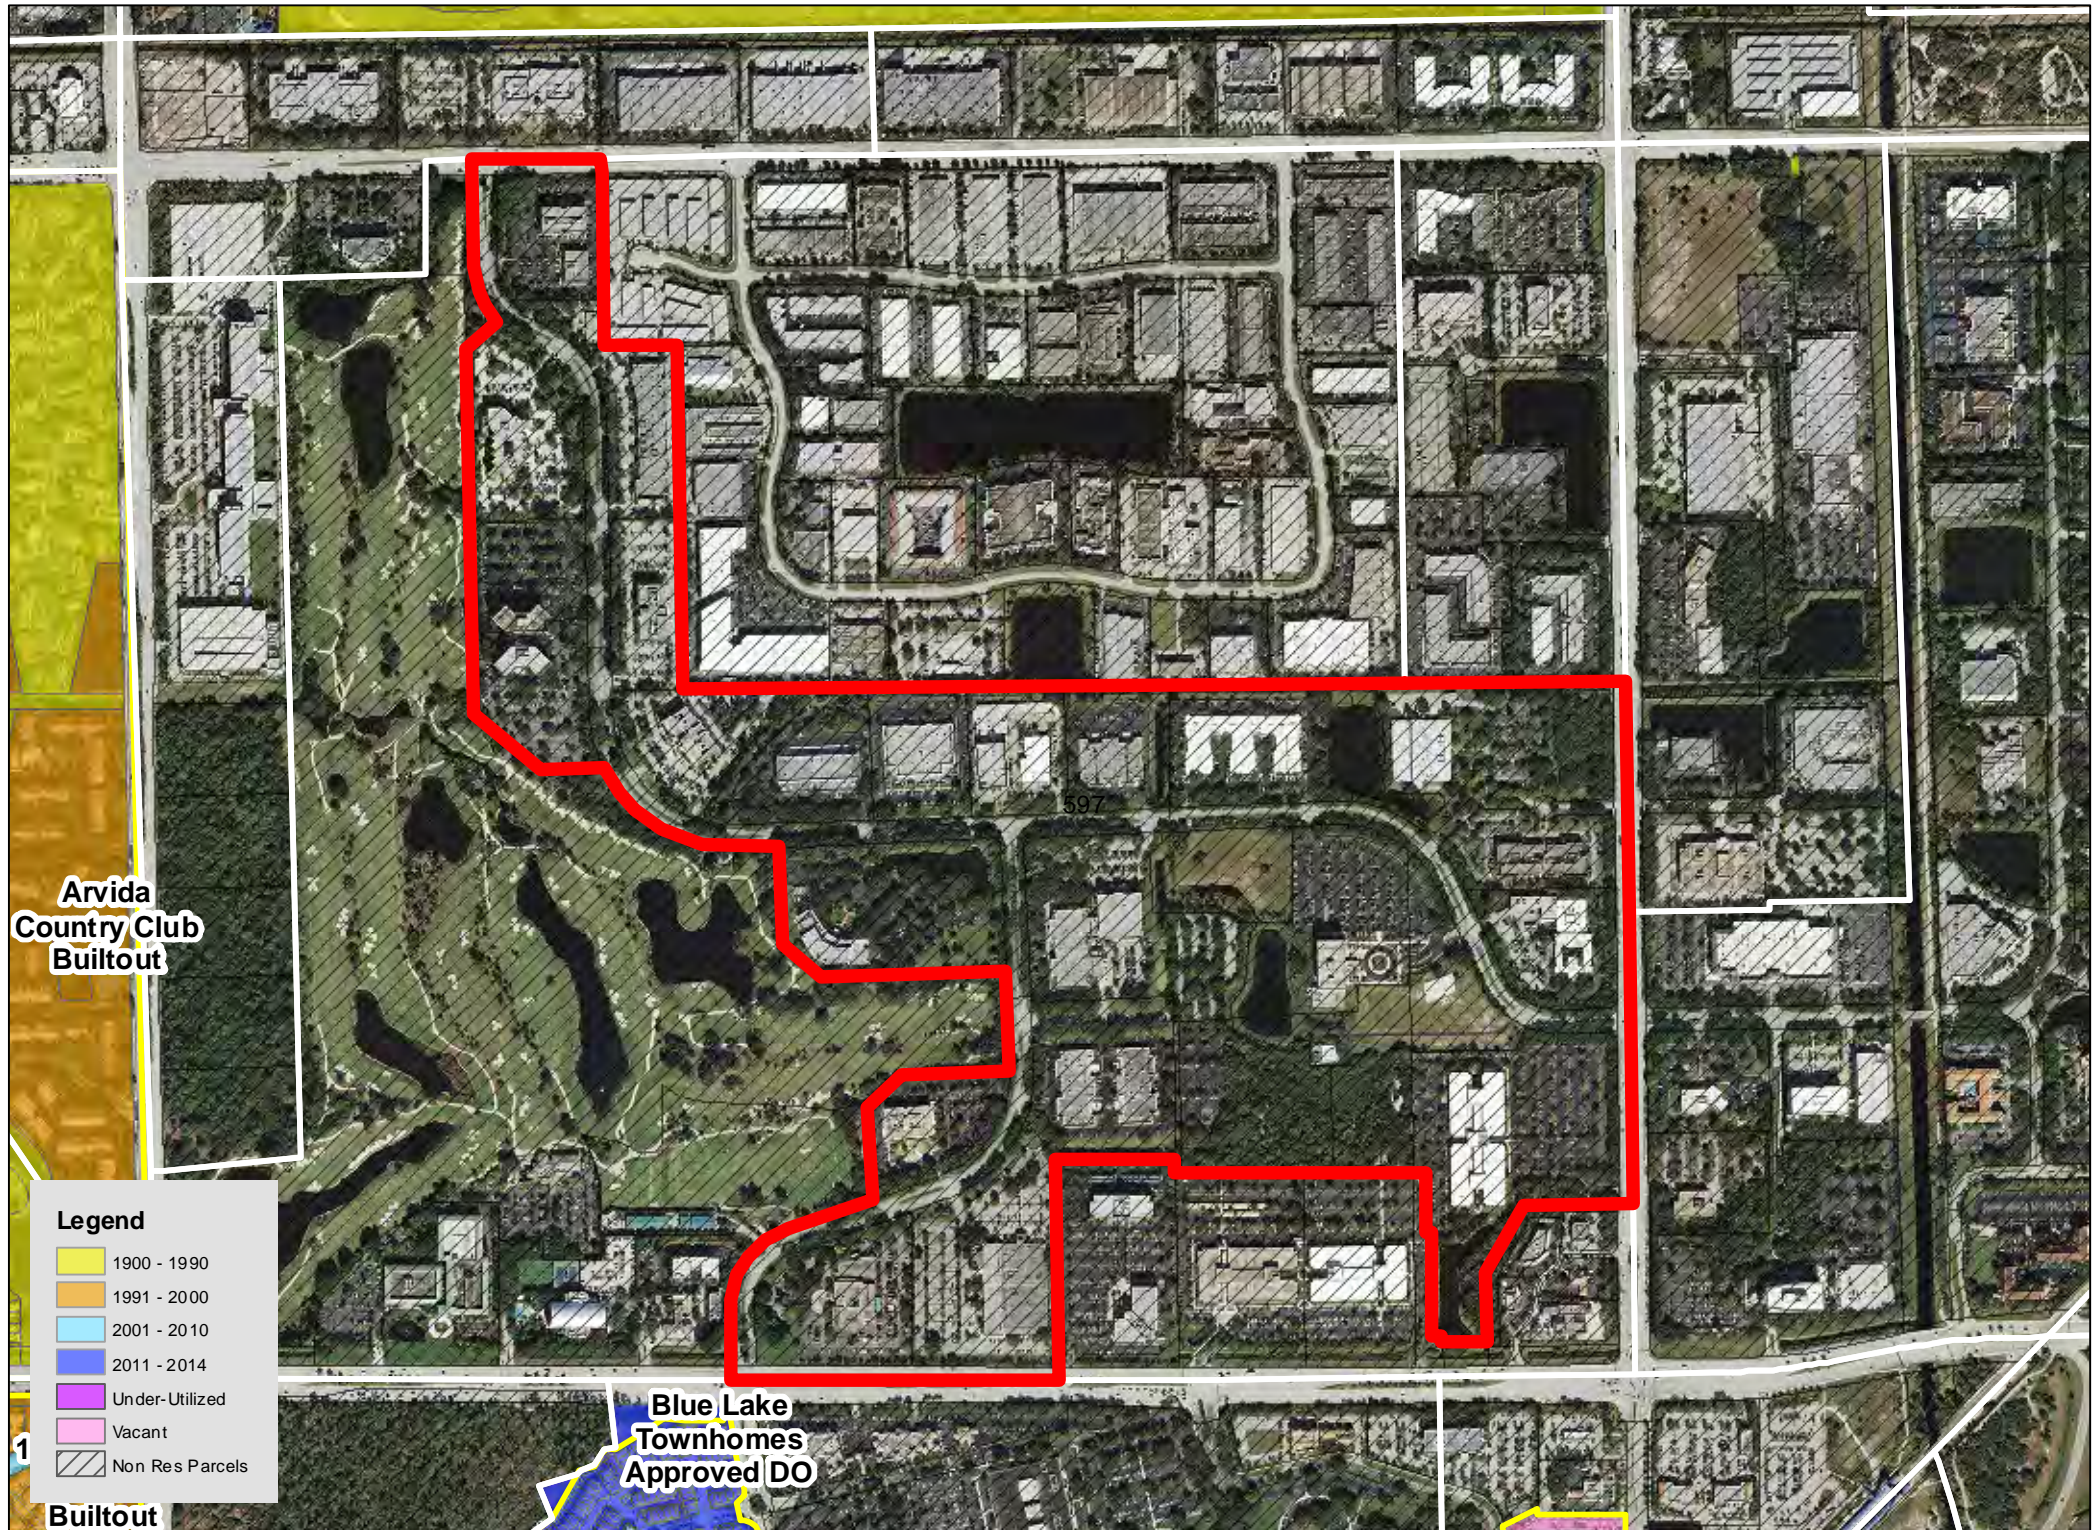

Legend

| | |
|------------|-----------------|
| Yellow | 1900 - 1990 |
| Orange | 1991 - 2000 |
| Light Blue | 2001 - 2010 |
| Dark Blue | 2011 - 2014 |
| Purple | Under-Utilized |
| Pink | Vacant |
| Hatched | Non Res Parcels |

TAZ 594

Patch Reef
Estates
Builtout

Millpond Timbercreek
Builtout

Legend

- 1900 - 1990
- 1991 - 2000
- 2001 - 2010
- 2011 - 2014
- Under-Utilized
- Vacant
- Non Res Parcels

Boca Raton
Bath & Tennis
Club Builtout