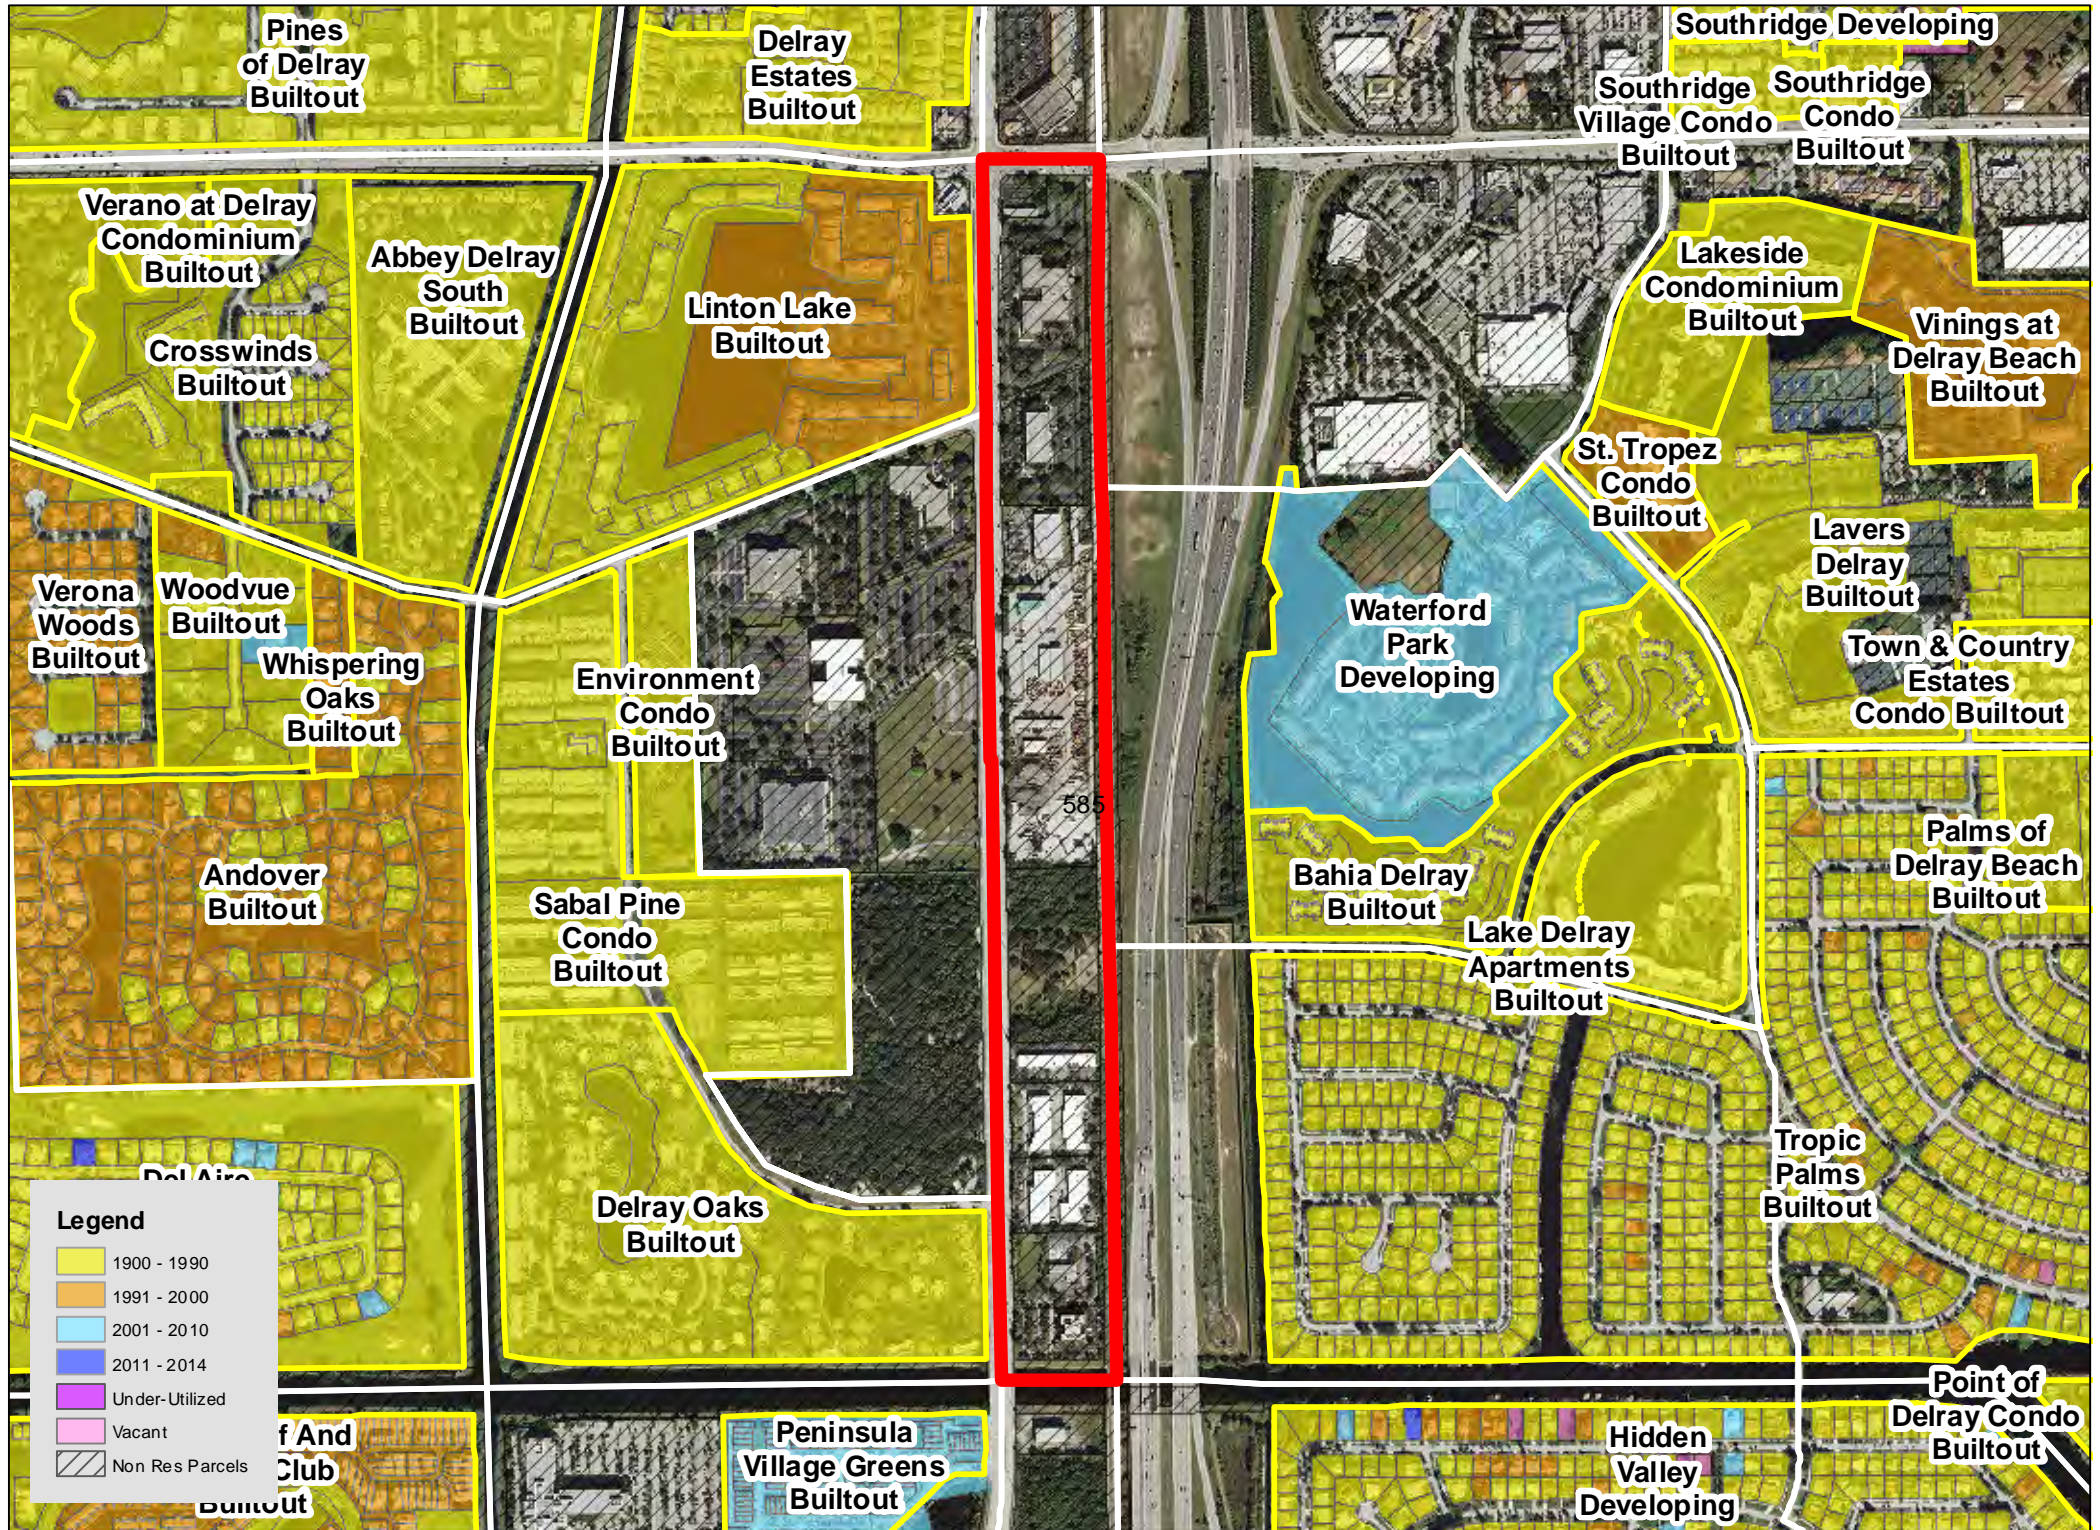

Legend

| | |
|------------|-----------------|
| Yellow | 1900 - 1990 |
| Orange | 1991 - 2000 |
| Light Blue | 2001 - 2010 |
| Dark Blue | 2011 - 2014 |
| Purple | Under-Utilized |
| Pink | Vacant |
| Hatched | Non Res Parcels |

TAZ 594

Patch Reef
Estates
Builtout

Millpond Timbercreek
Builtout

Legend

- 1900 - 1990
- 1991 - 2000
- 2001 - 2010
- 2011 - 2014
- Under-Utilized
- Vacant
- Non Res Parcels

Boca Raton
Bath & Tennis
Club Builtout

TAZ 640

TAZ 651

Boca Raton
Square
Buitout

TAZ 718

TAZ 744

TAZ 746

TAZ 747

TAZ 750