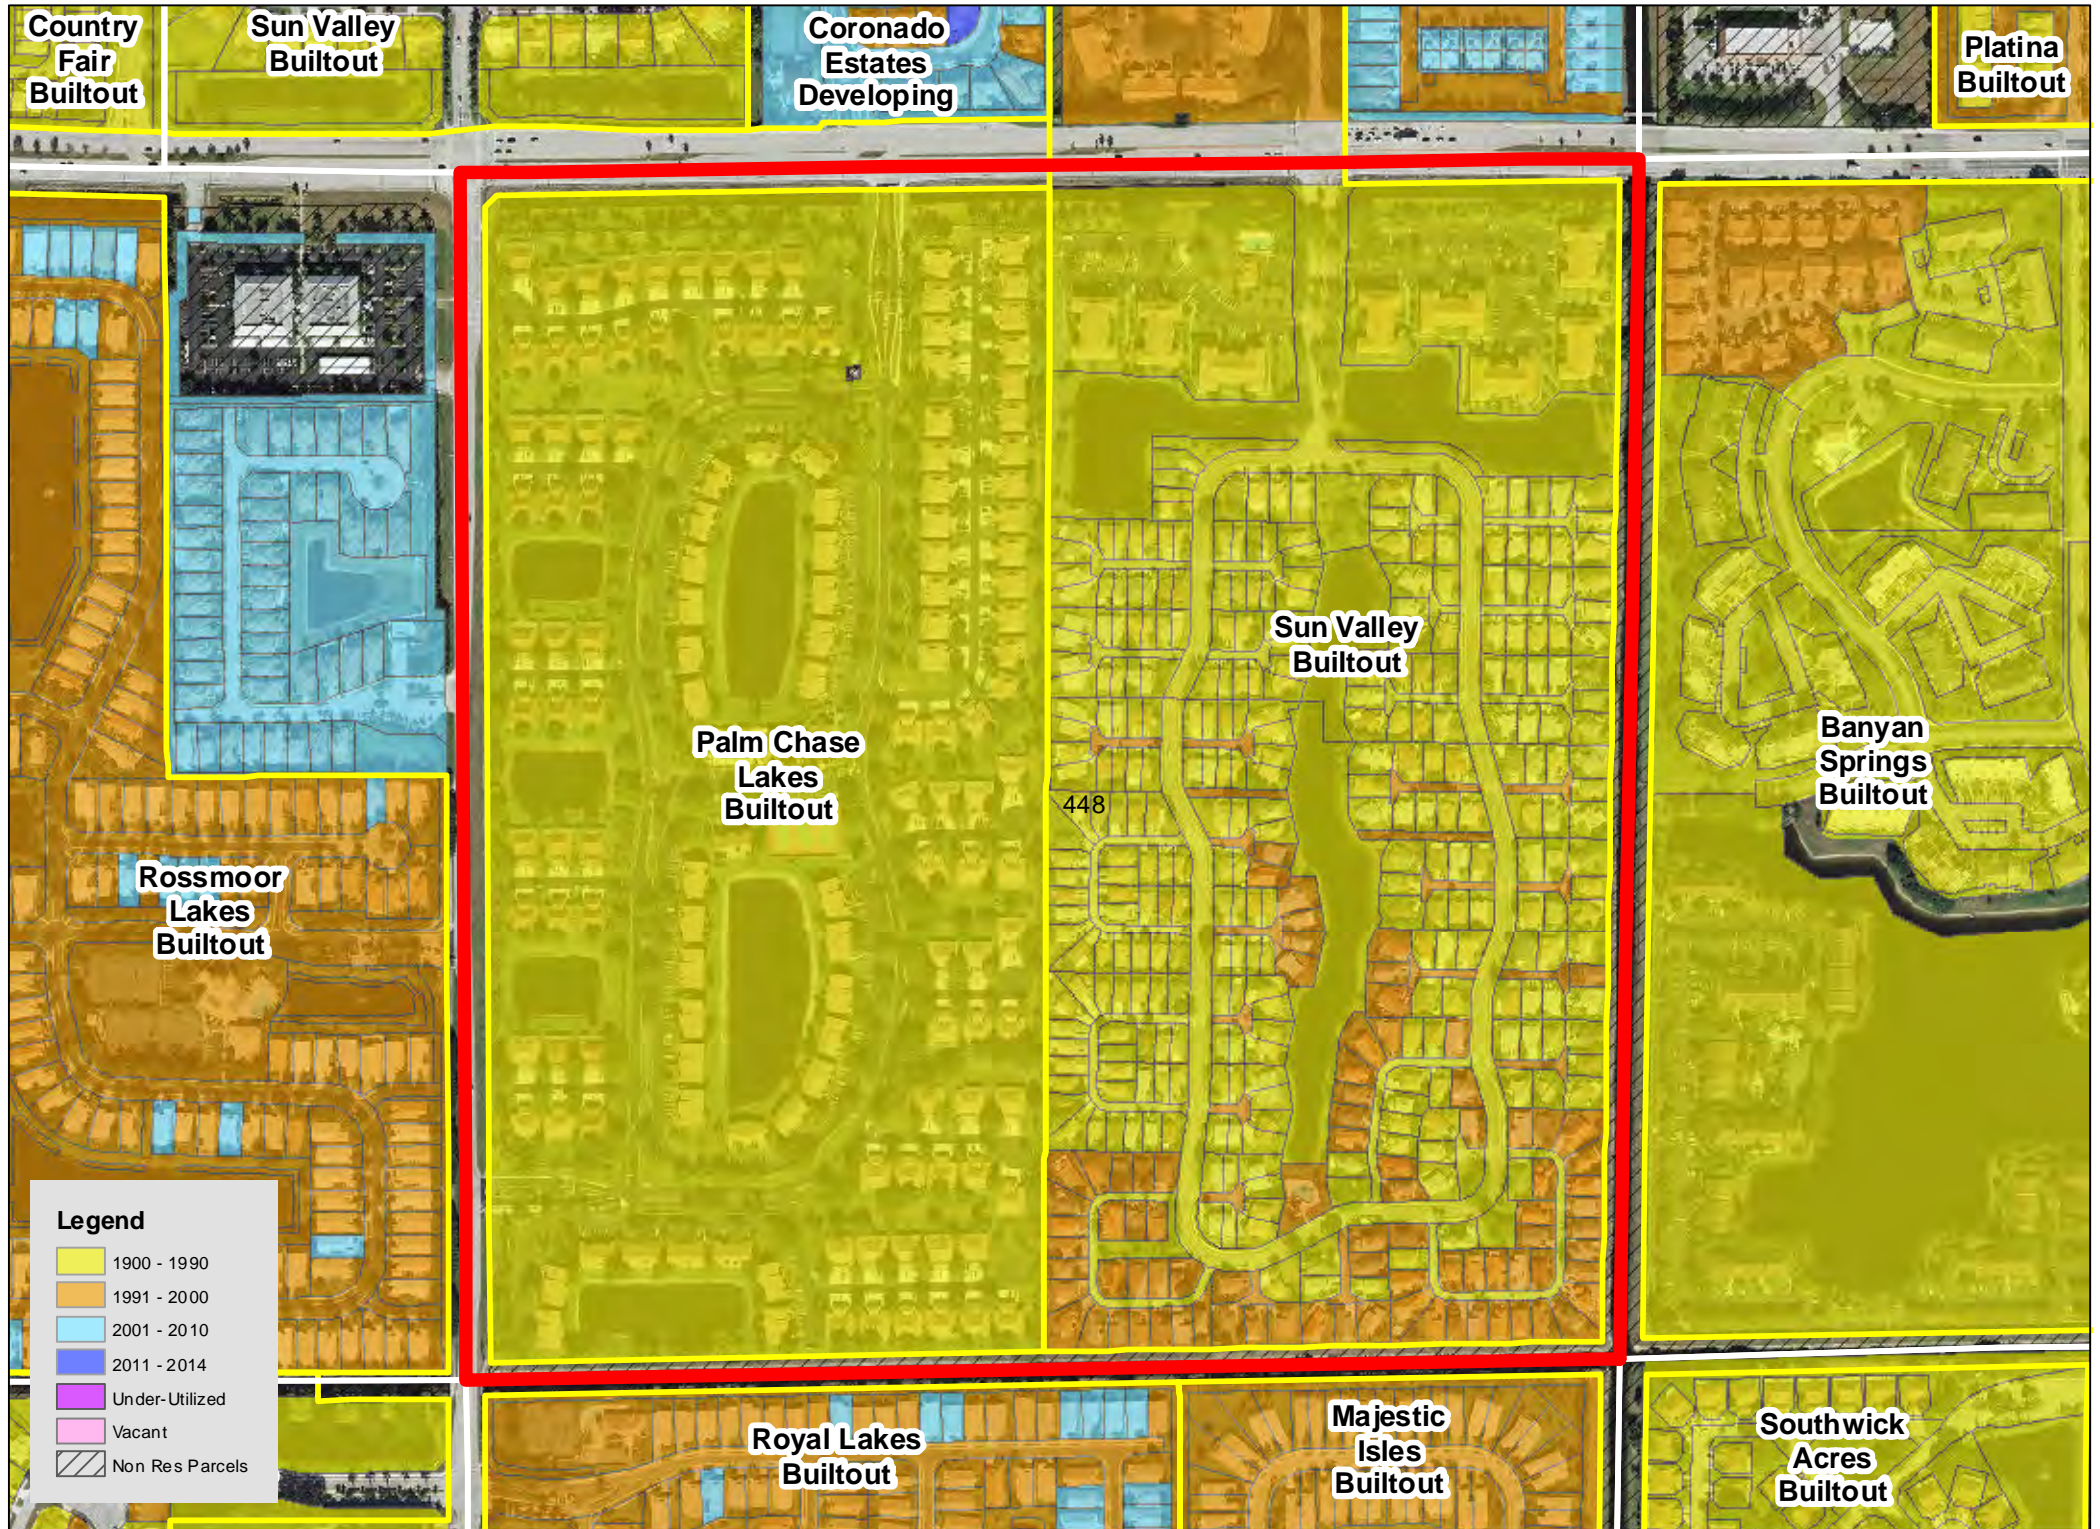

TAZ 402

TAZ 403

TAZ 407

TAZ 416

TAZ 453

TAZ 455

TAZ 480

TAZ 485

Legend

| | |
|------------|-----------------|
| Yellow | 1900 - 1990 |
| Orange | 1991 - 2000 |
| Light Blue | 2001 - 2010 |
| Dark Blue | 2011 - 2014 |
| Purple | Under-Utilized |
| Pink | Vacant |
| Hatched | Non Res Parcels |

TAZ 594

Patch Reef
Estates
Builtout

Millpond Timbercreek
Builtout

Legend

- 1900 - 1990
- 1991 - 2000
- 2001 - 2010
- 2011 - 2014
- Under-Utilized
- Vacant
- Non Res Parcels

Boca Raton
Bath & Tennis
Club Builtout

TAZ 640

TAZ 651

Boca Raton
Square
Buitout

TAZ 718

TAZ 744

TAZ 746

TAZ 747

TAZ 750