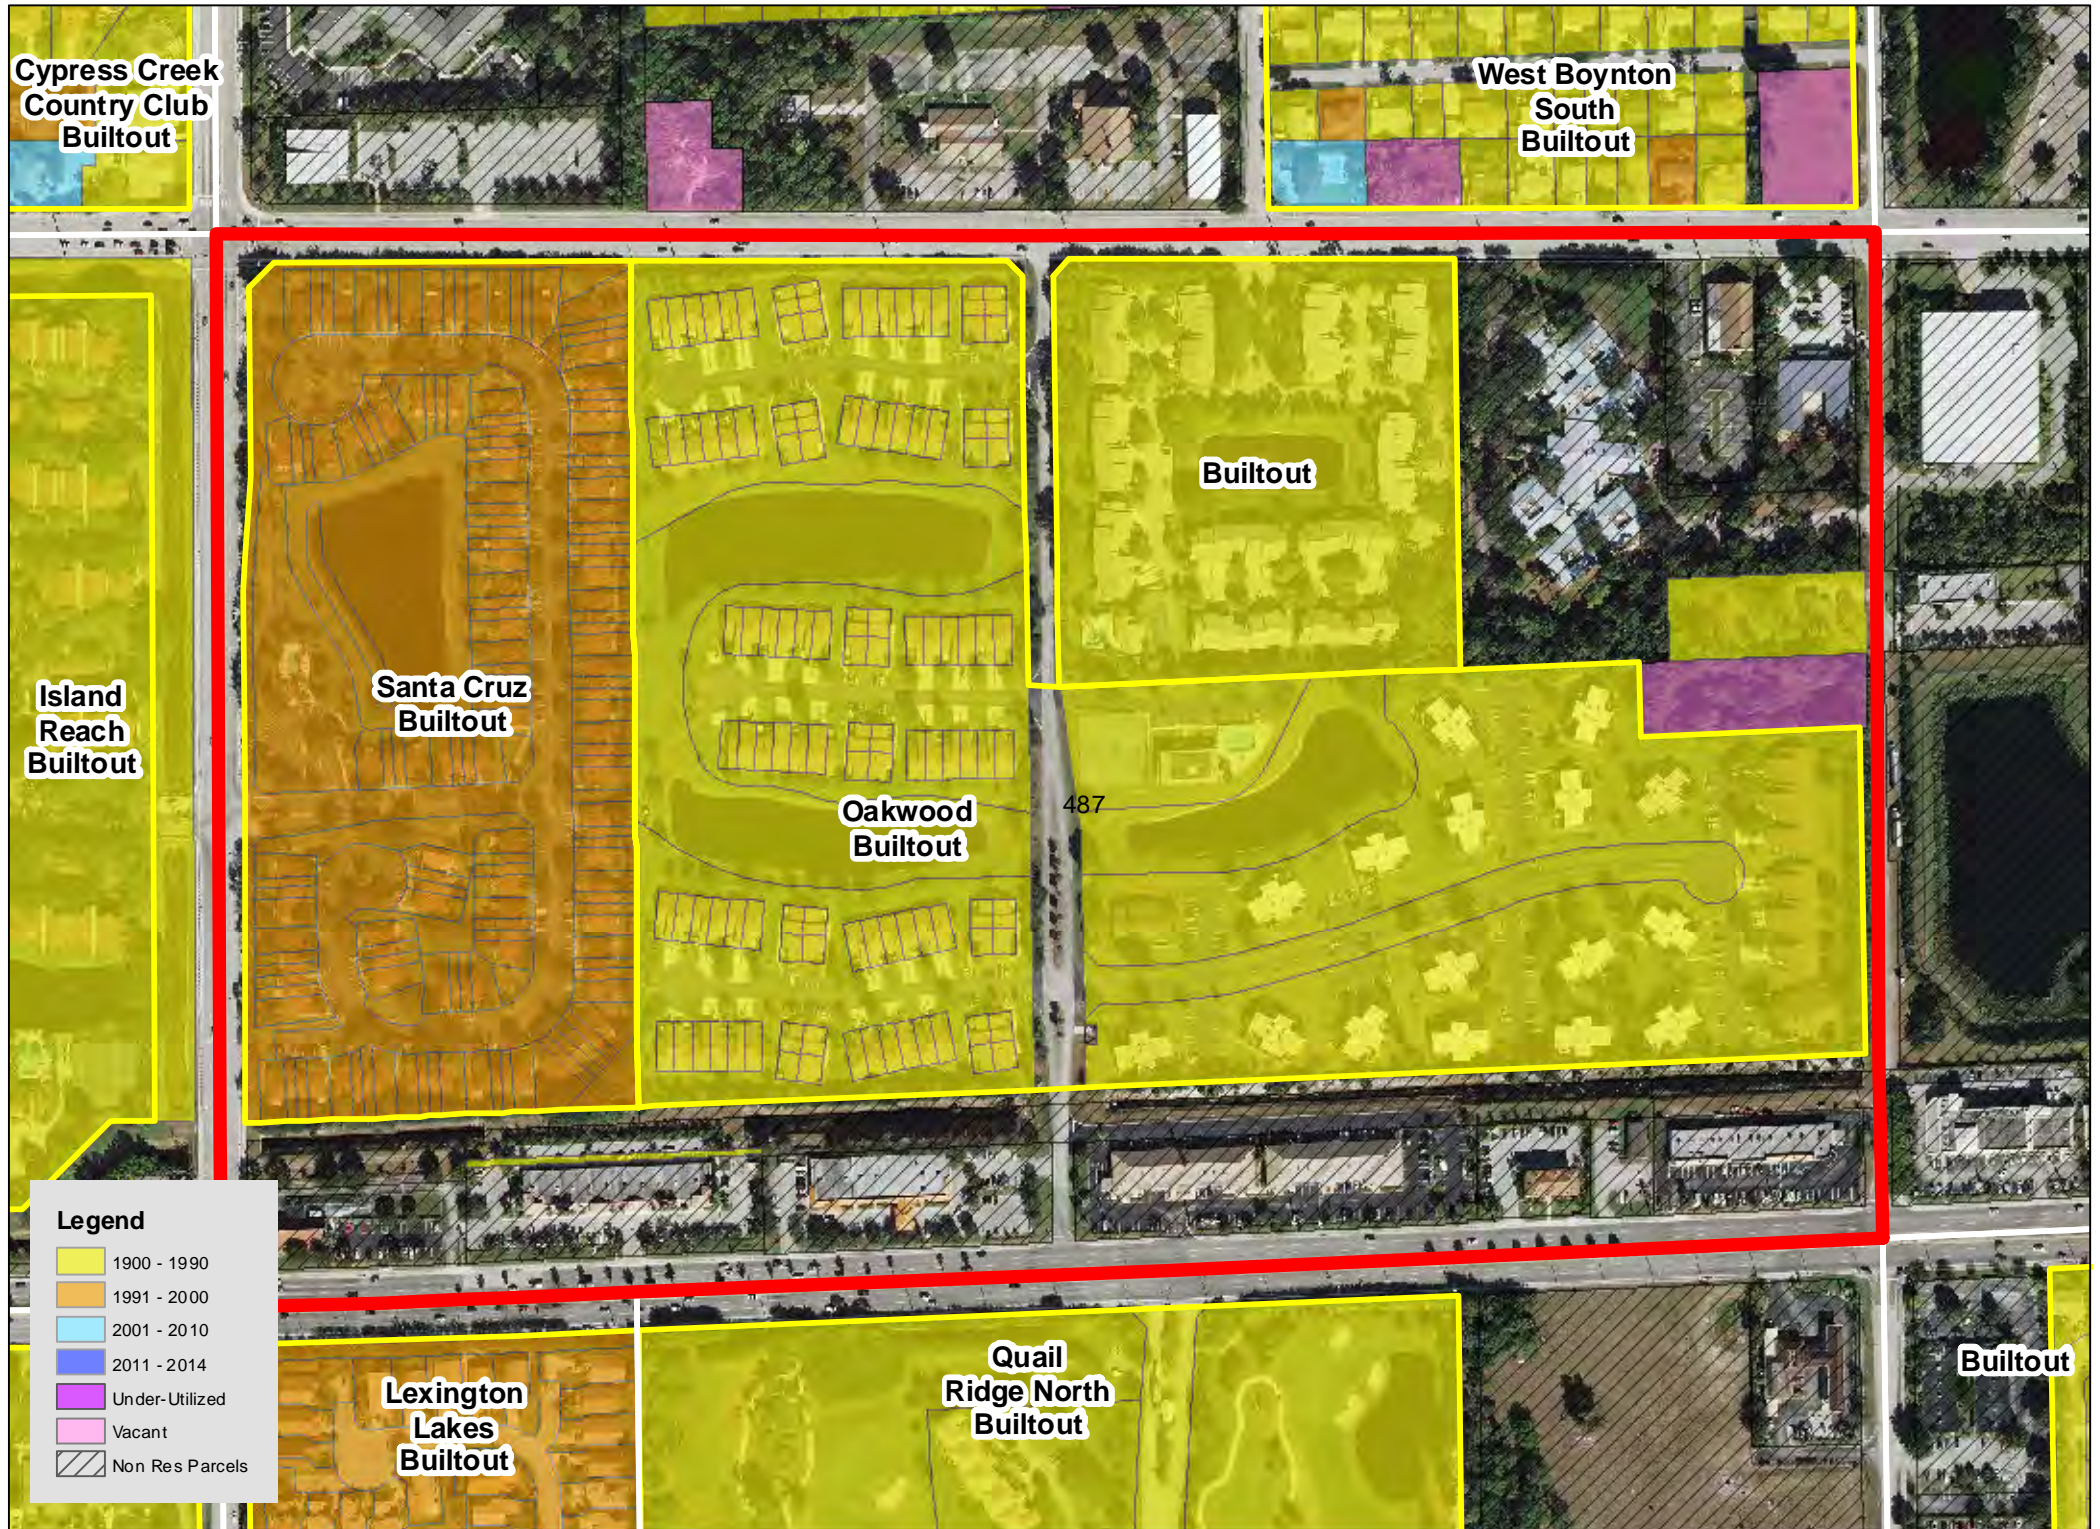

TAZ 402

TAZ 403

TAZ 407

TAZ 416

TAZ 453

TAZ 455

TAZ 480

TAZ 485

Legend

| | |
|------------|-----------------|
| Yellow | 1900 - 1990 |
| Orange | 1991 - 2000 |
| Light Blue | 2001 - 2010 |
| Dark Blue | 2011 - 2014 |
| Purple | Under-Utilized |
| Pink | Vacant |
| Hatched | Non Res Parcels |

TAZ 594

Patch Reef
Estates
Builtout

Millpond Timbercreek
Builtout

Legend

- 1900 - 1990
- 1991 - 2000
- 2001 - 2010
- 2011 - 2014
- Under-Utilized
- Vacant
- Non Res Parcels

Boca Raton
Bath & Tennis
Club Builtout

TAZ 640

TAZ 651

Boca Raton
Square
Buitout

TAZ 718

TAZ 744

TAZ 746

TAZ 747

TAZ 750