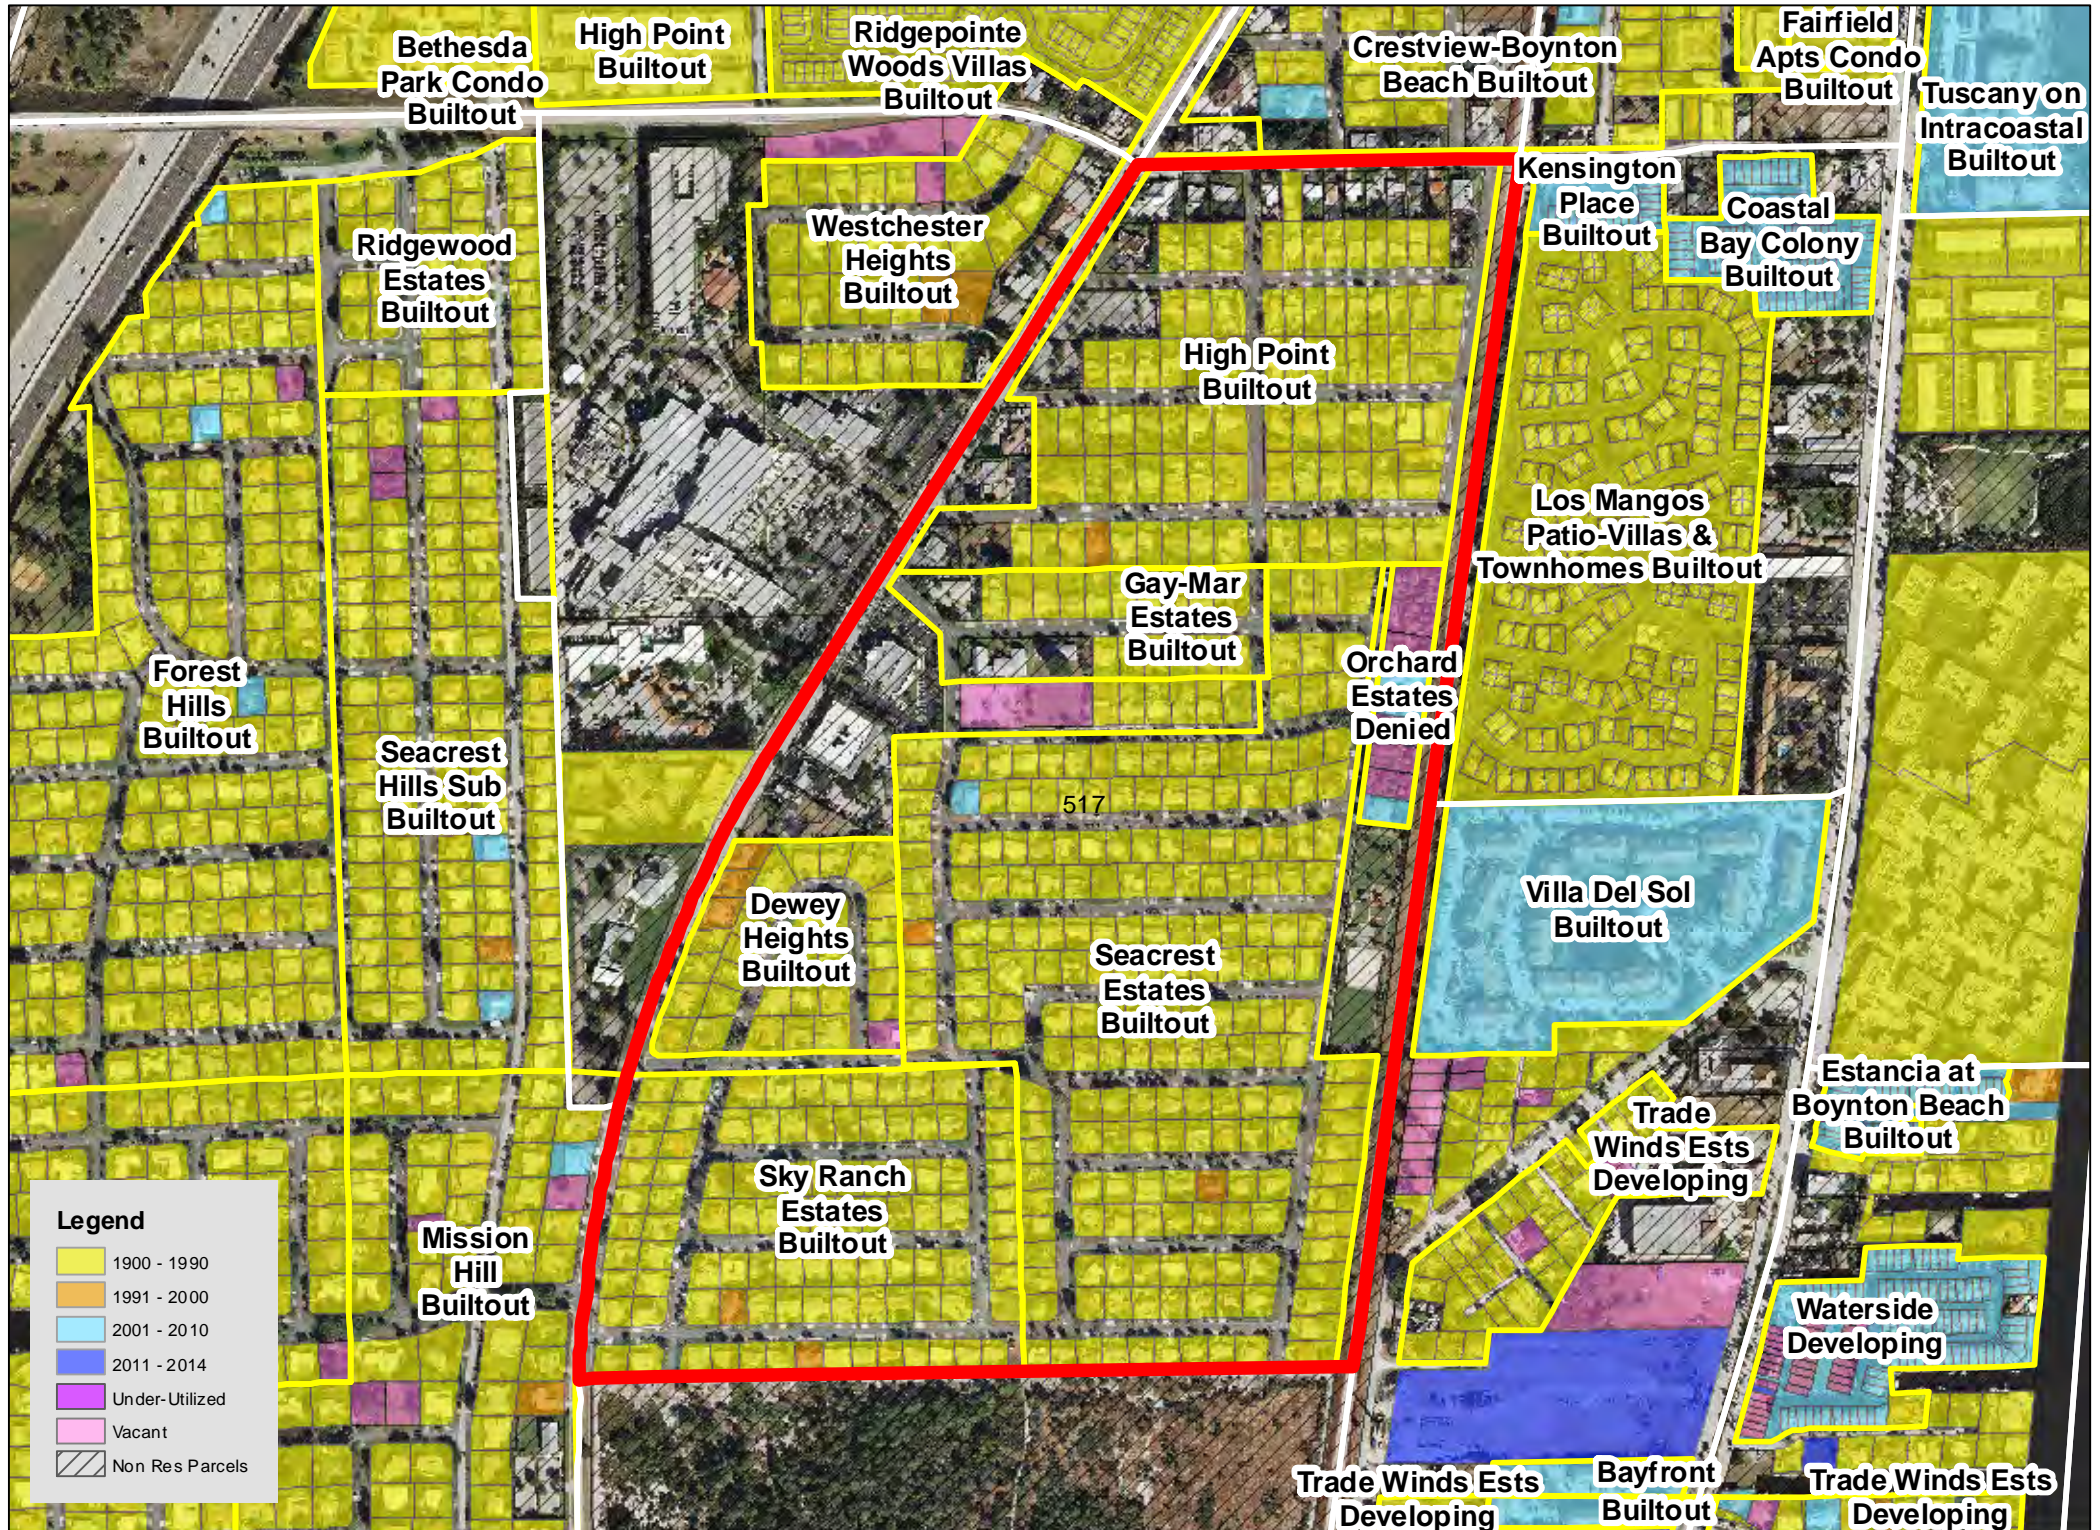

TAZ 402

TAZ 403

TAZ 407

TAZ 416

TAZ 453

TAZ 455

TAZ 480

TAZ 485

Legend

| | |
|------------|-----------------|
| Yellow | 1900 - 1990 |
| Orange | 1991 - 2000 |
| Light Blue | 2001 - 2010 |
| Dark Blue | 2011 - 2014 |
| Purple | Under-Utilized |
| Pink | Vacant |
| Hatched | Non Res Parcels |

TAZ 594

Patch Reef
Estates
Builtout

Millpond Timbercreek
Builtout

Legend

- 1900 - 1990
- 1991 - 2000
- 2001 - 2010
- 2011 - 2014
- Under-Utilized
- Vacant
- Non Res Parcels

Boca Raton
Bath & Tennis
Club Builtout

TAZ 640

TAZ 651

Boca Raton
Square
Buitout

TAZ 718

TAZ 744

TAZ 746

TAZ 747

TAZ 750