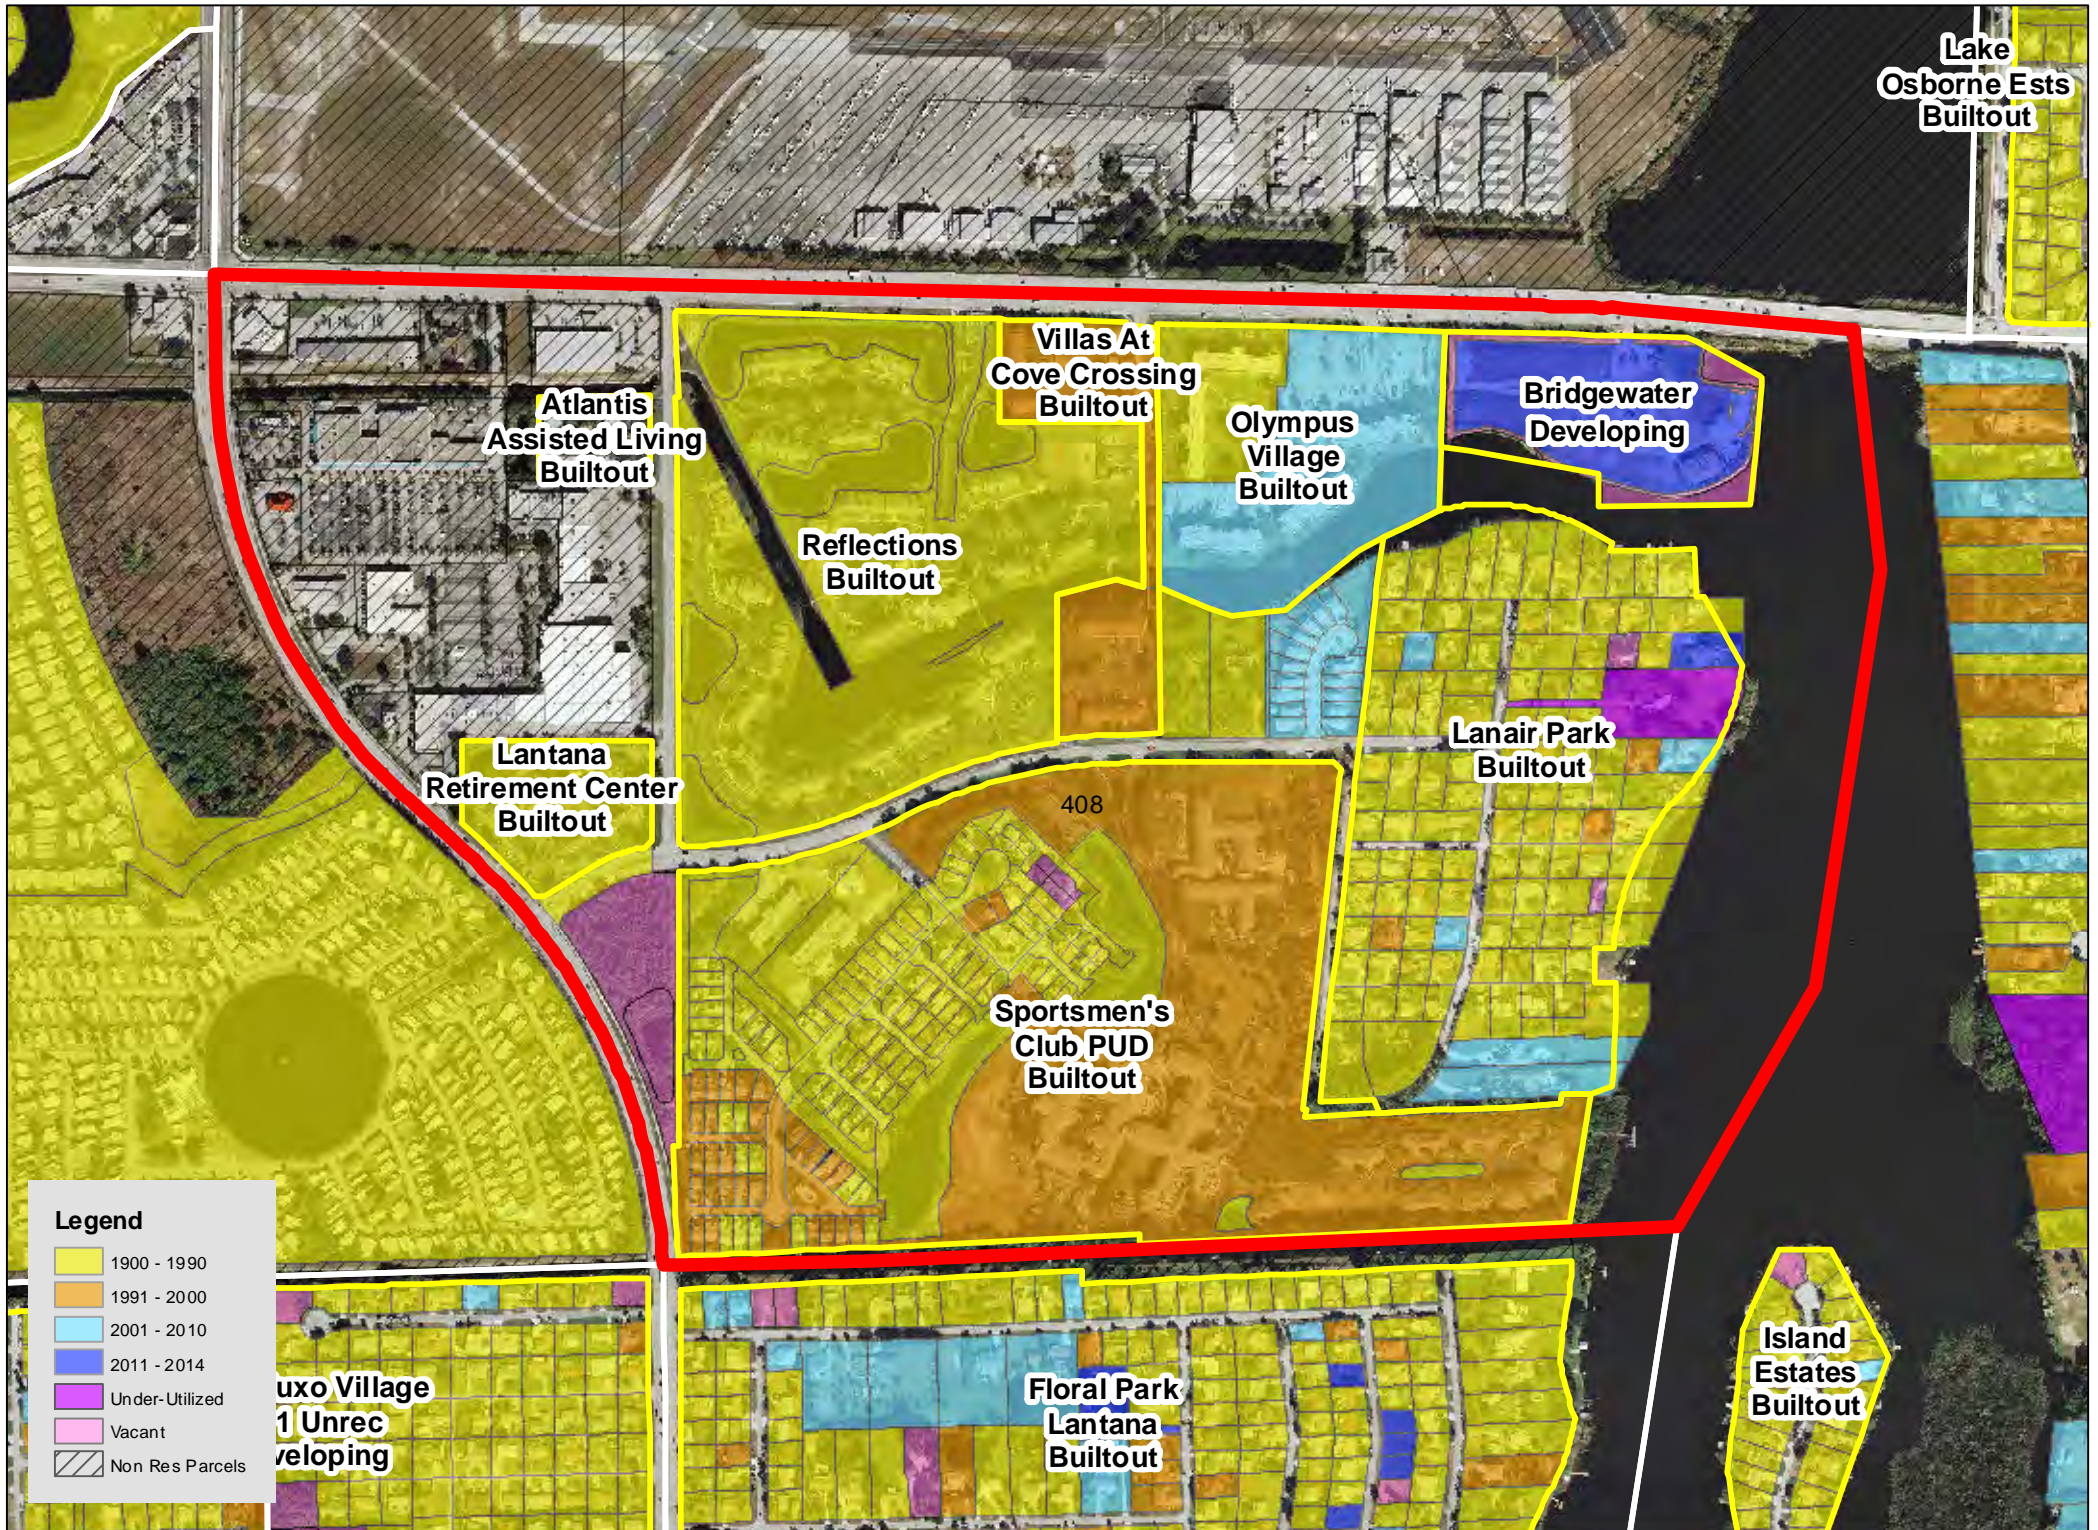

TAZ 402

TAZ 403

TAZ 407

TAZ 416

TAZ 453

TAZ 455

TAZ 480

TAZ 485

Legend

| | |
|------------|-----------------|
| Yellow | 1900 - 1990 |
| Orange | 1991 - 2000 |
| Light Blue | 2001 - 2010 |
| Dark Blue | 2011 - 2014 |
| Purple | Under-Utilized |
| Pink | Vacant |
| Hatched | Non Res Parcels |

TAZ 594

Patch Reef
Estates
Builtout

Millpond Timbercreek
Builtout

Legend

- 1900 - 1990
- 1991 - 2000
- 2001 - 2010
- 2011 - 2014
- Under-Utilized
- Vacant
- Non Res Parcels

Boca Raton
Bath & Tennis
Club Builtout

TAZ 640

TAZ 651

Boca Raton
Square
Buitout

TAZ 718

TAZ 744

TAZ 746

TAZ 747

TAZ 750