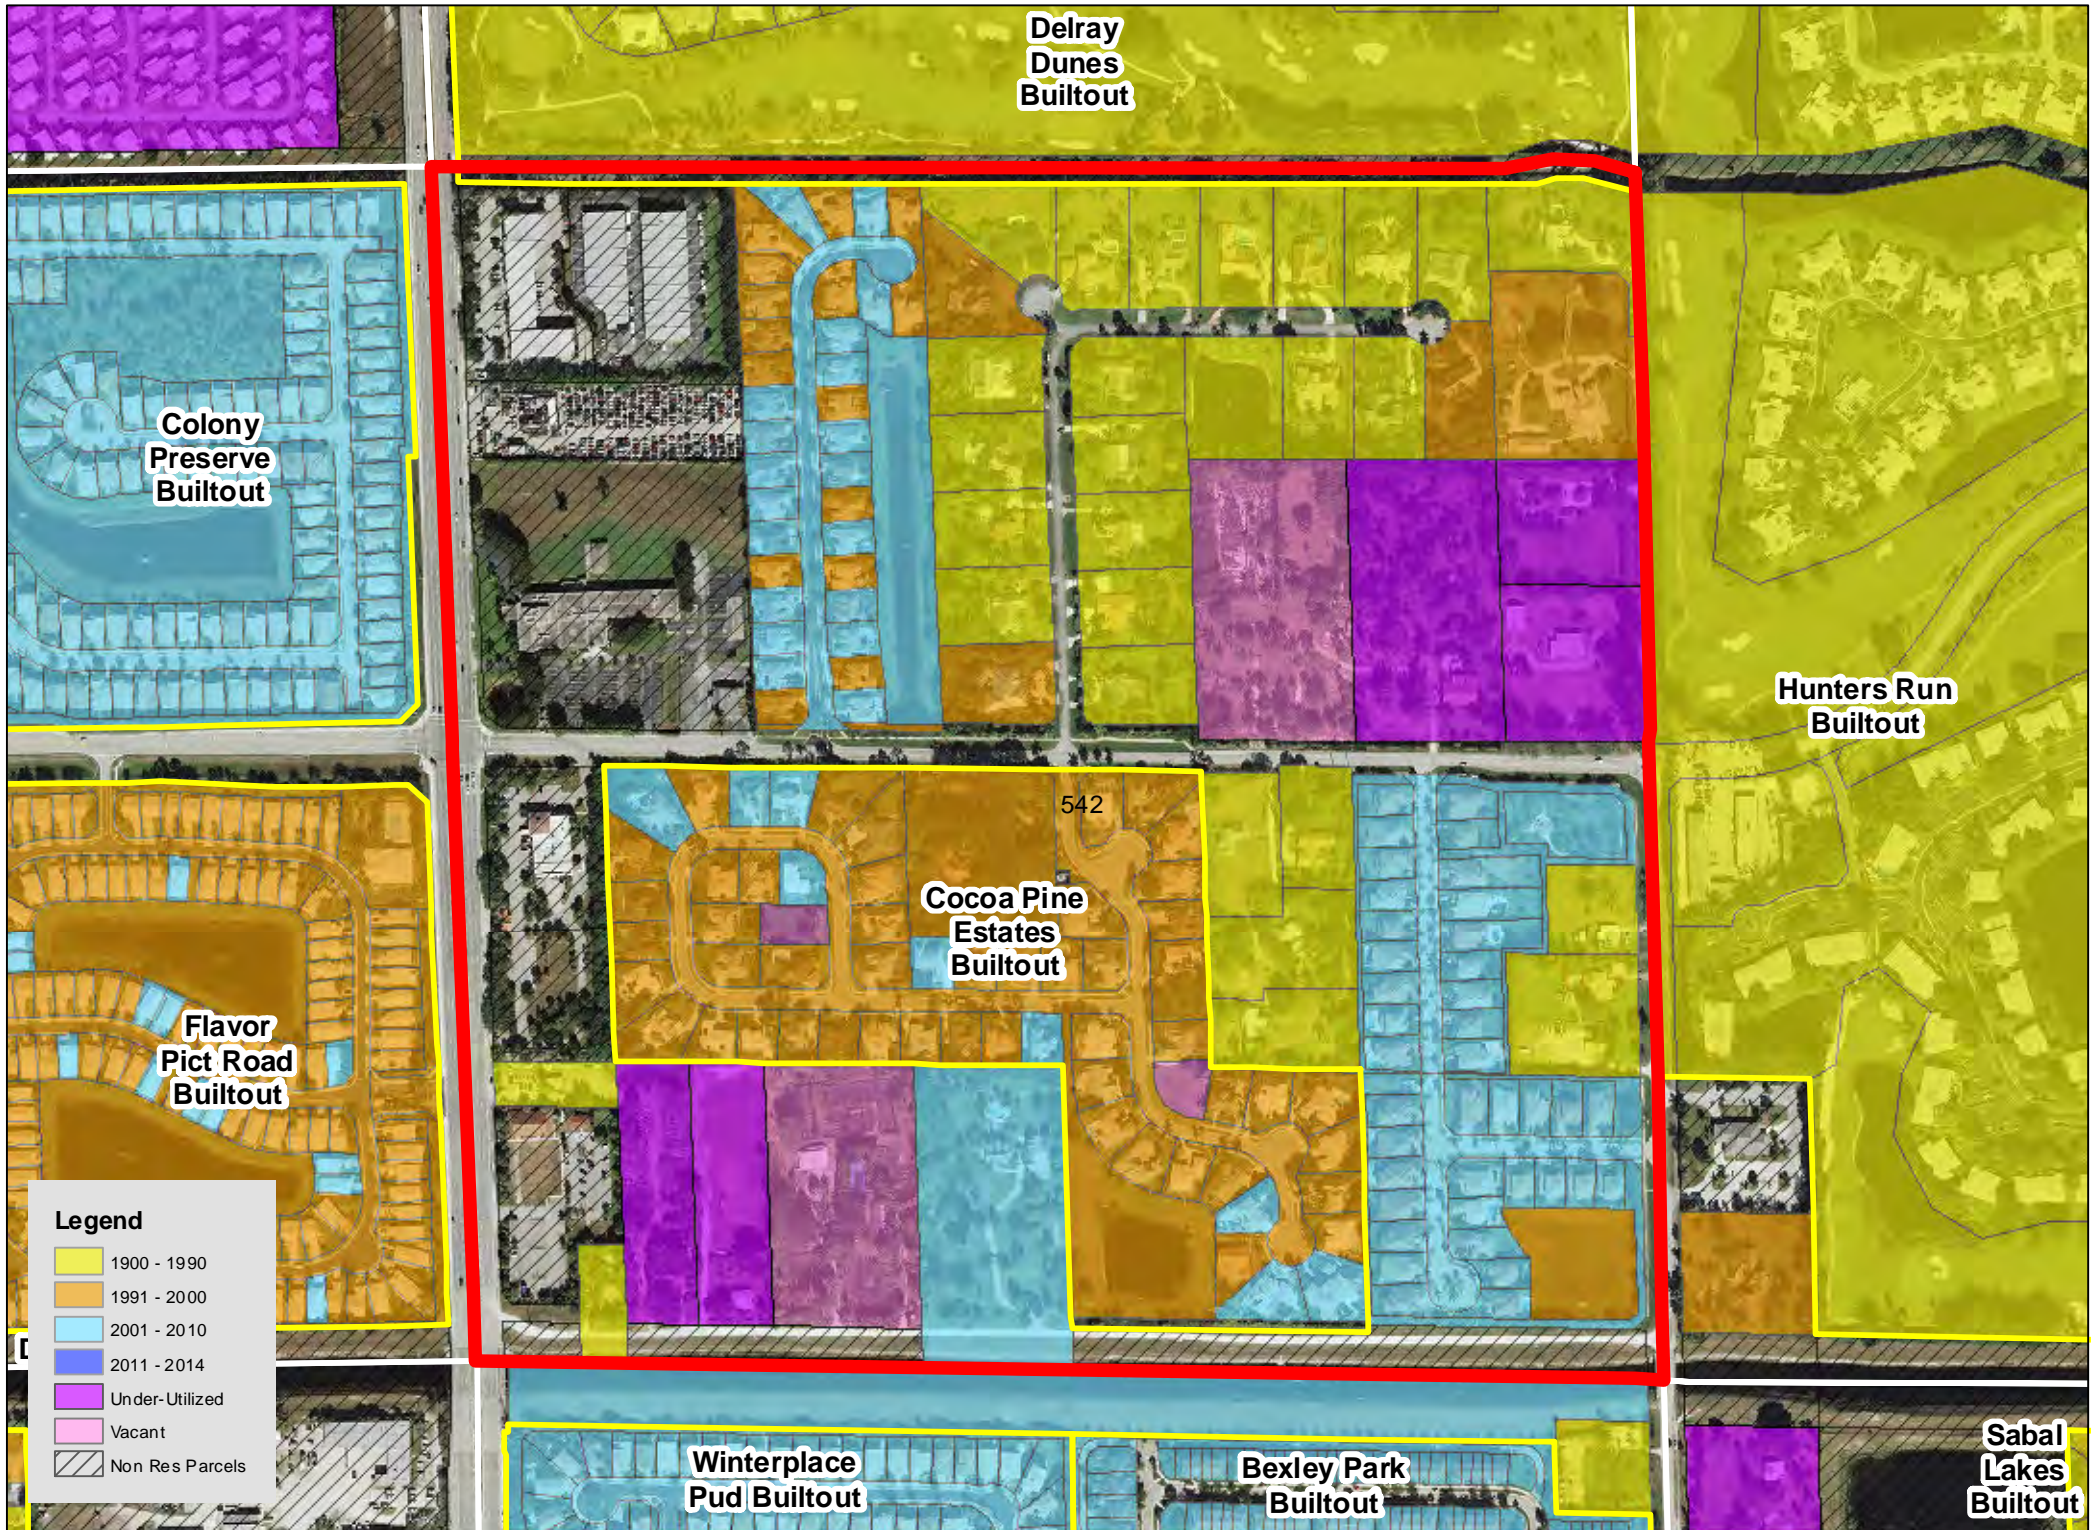

TAZ 402

TAZ 403

TAZ 407

TAZ 416

TAZ 453

TAZ 455

TAZ 480

TAZ 485

Legend

| | |
|------------|-----------------|
| Yellow | 1900 - 1990 |
| Orange | 1991 - 2000 |
| Light Blue | 2001 - 2010 |
| Dark Blue | 2011 - 2014 |
| Purple | Under-Utilized |
| Pink | Vacant |
| Hatched | Non Res Parcels |

TAZ 594

Patch Reef
Estates
Builtout

Millpond Timbercreek
Builtout

Legend

- 1900 - 1990
- 1991 - 2000
- 2001 - 2010
- 2011 - 2014
- Under-Utilized
- Vacant
- Non Res Parcels

Boca Raton
Bath & Tennis
Club Builtout

TAZ 640

TAZ 651

Boca Raton
Square
Buitout

TAZ 718

TAZ 744

TAZ 746

TAZ 747

TAZ 750