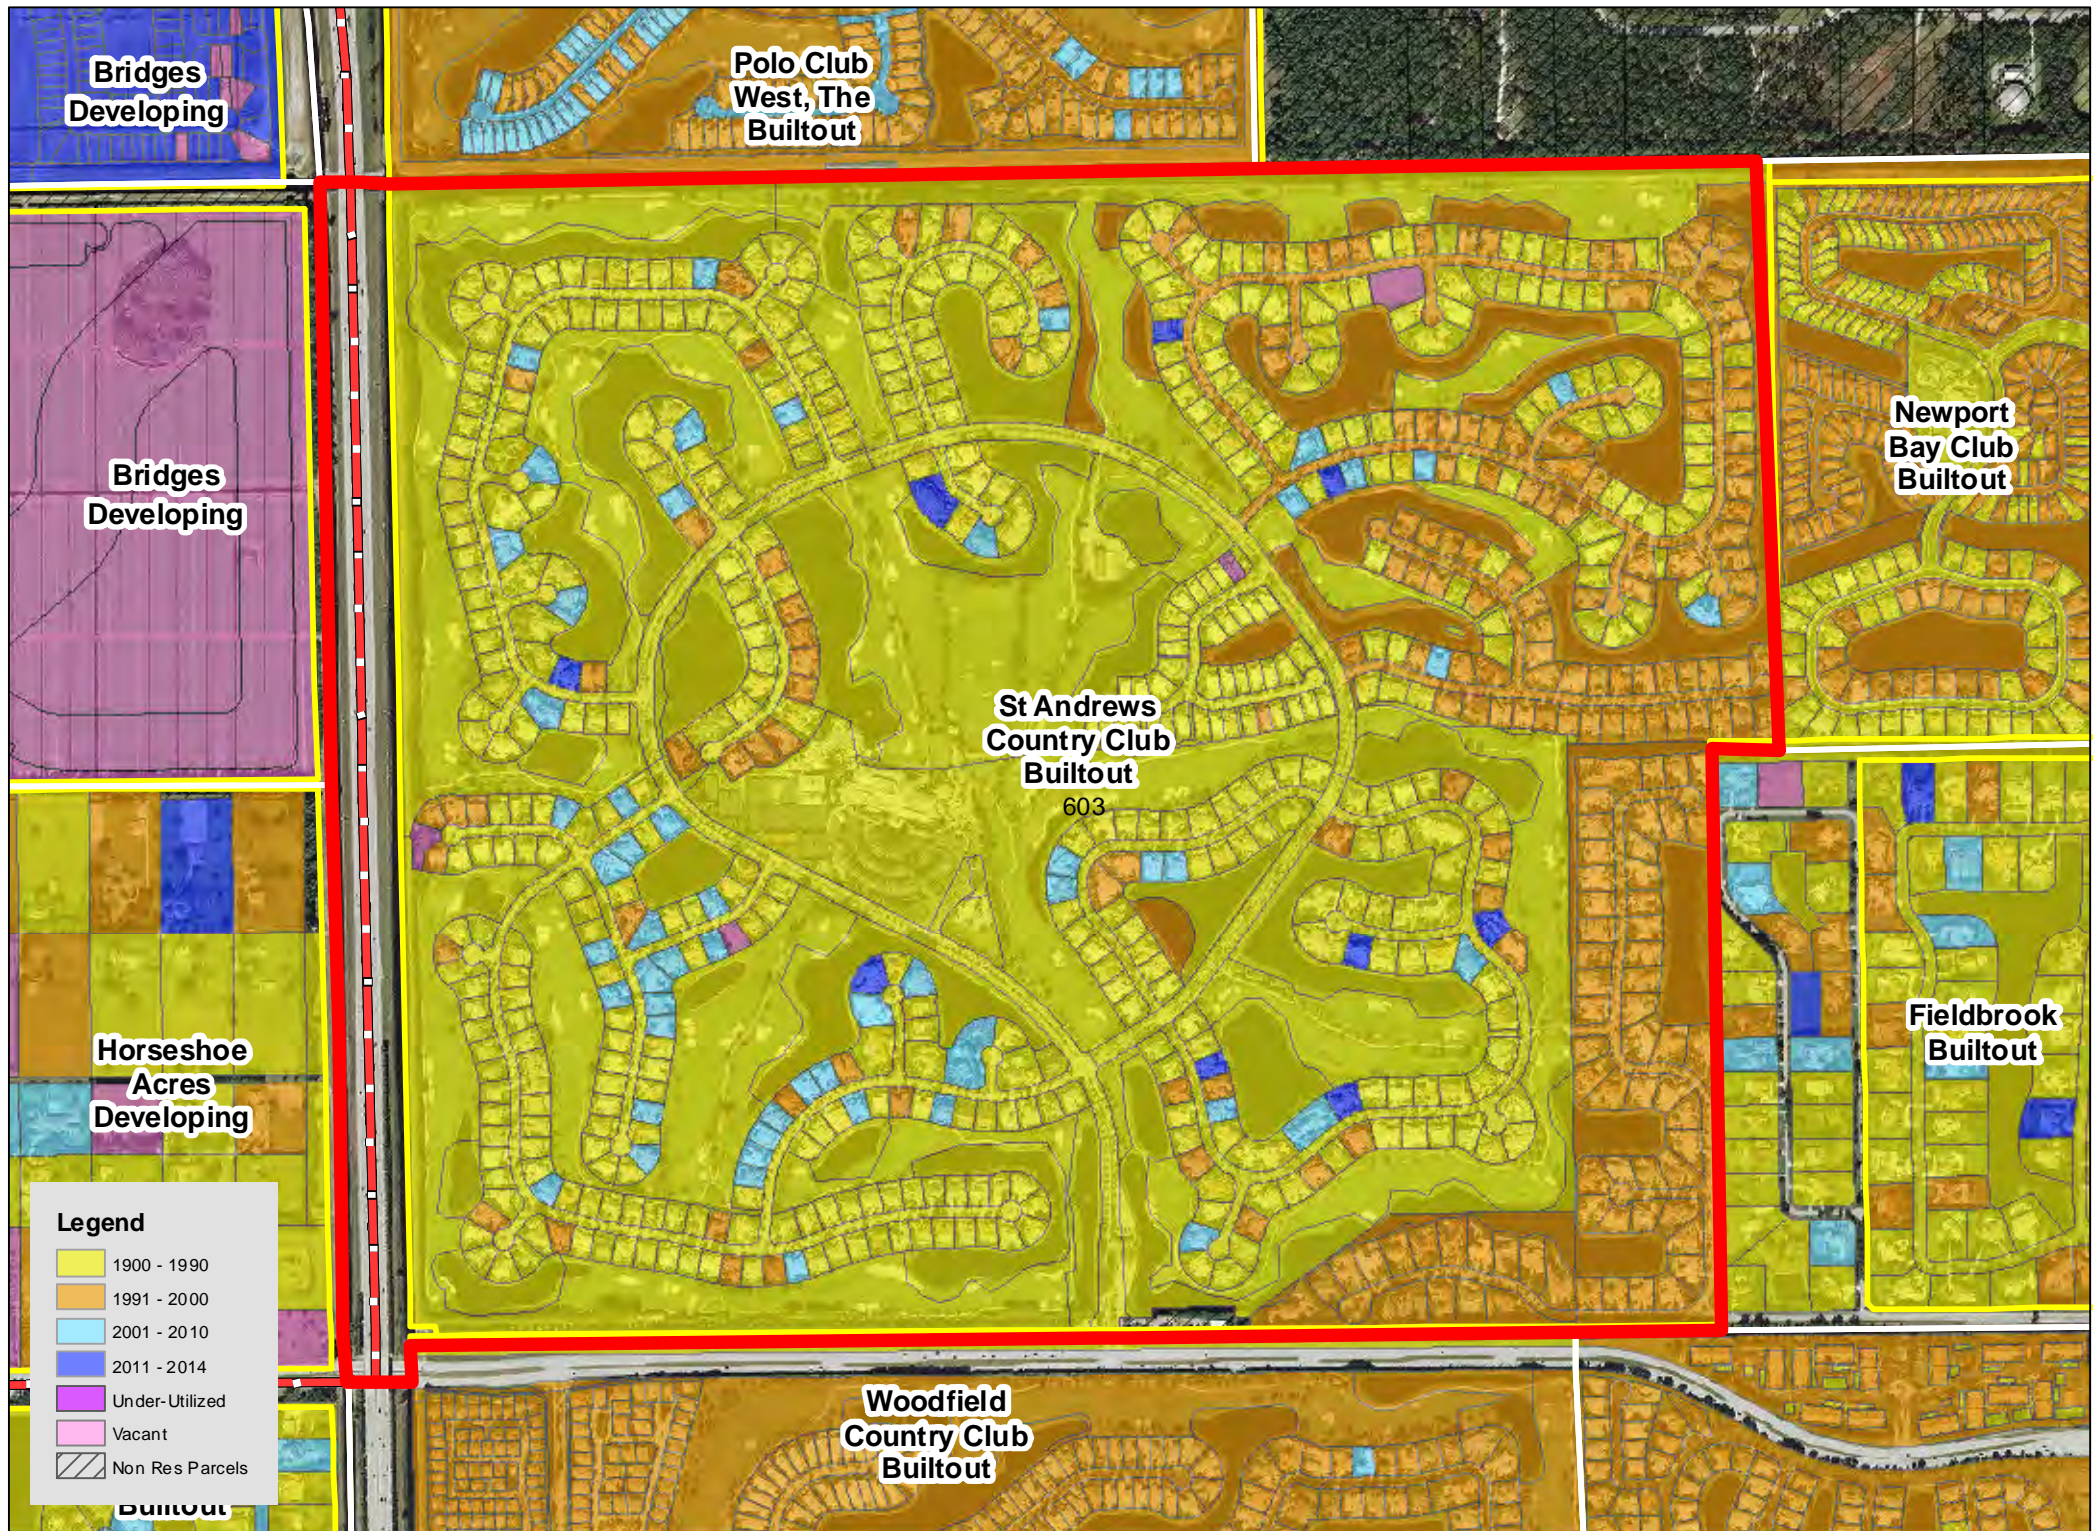

TAZ 594

Patch Reef
Estates
Builtout

Millpond Timbercreek
Builtout

Legend

- 1900 - 1990
- 1991 - 2000
- 2001 - 2010
- 2011 - 2014
- Under-Utilized
- Vacant
- Non Res Parcels

Boca Raton
Bath & Tennis
Club Builtout

TAZ 640

TAZ 651

Boca Raton
Square
Buitout

TAZ 718

TAZ 744

TAZ 746

TAZ 747

TAZ 750