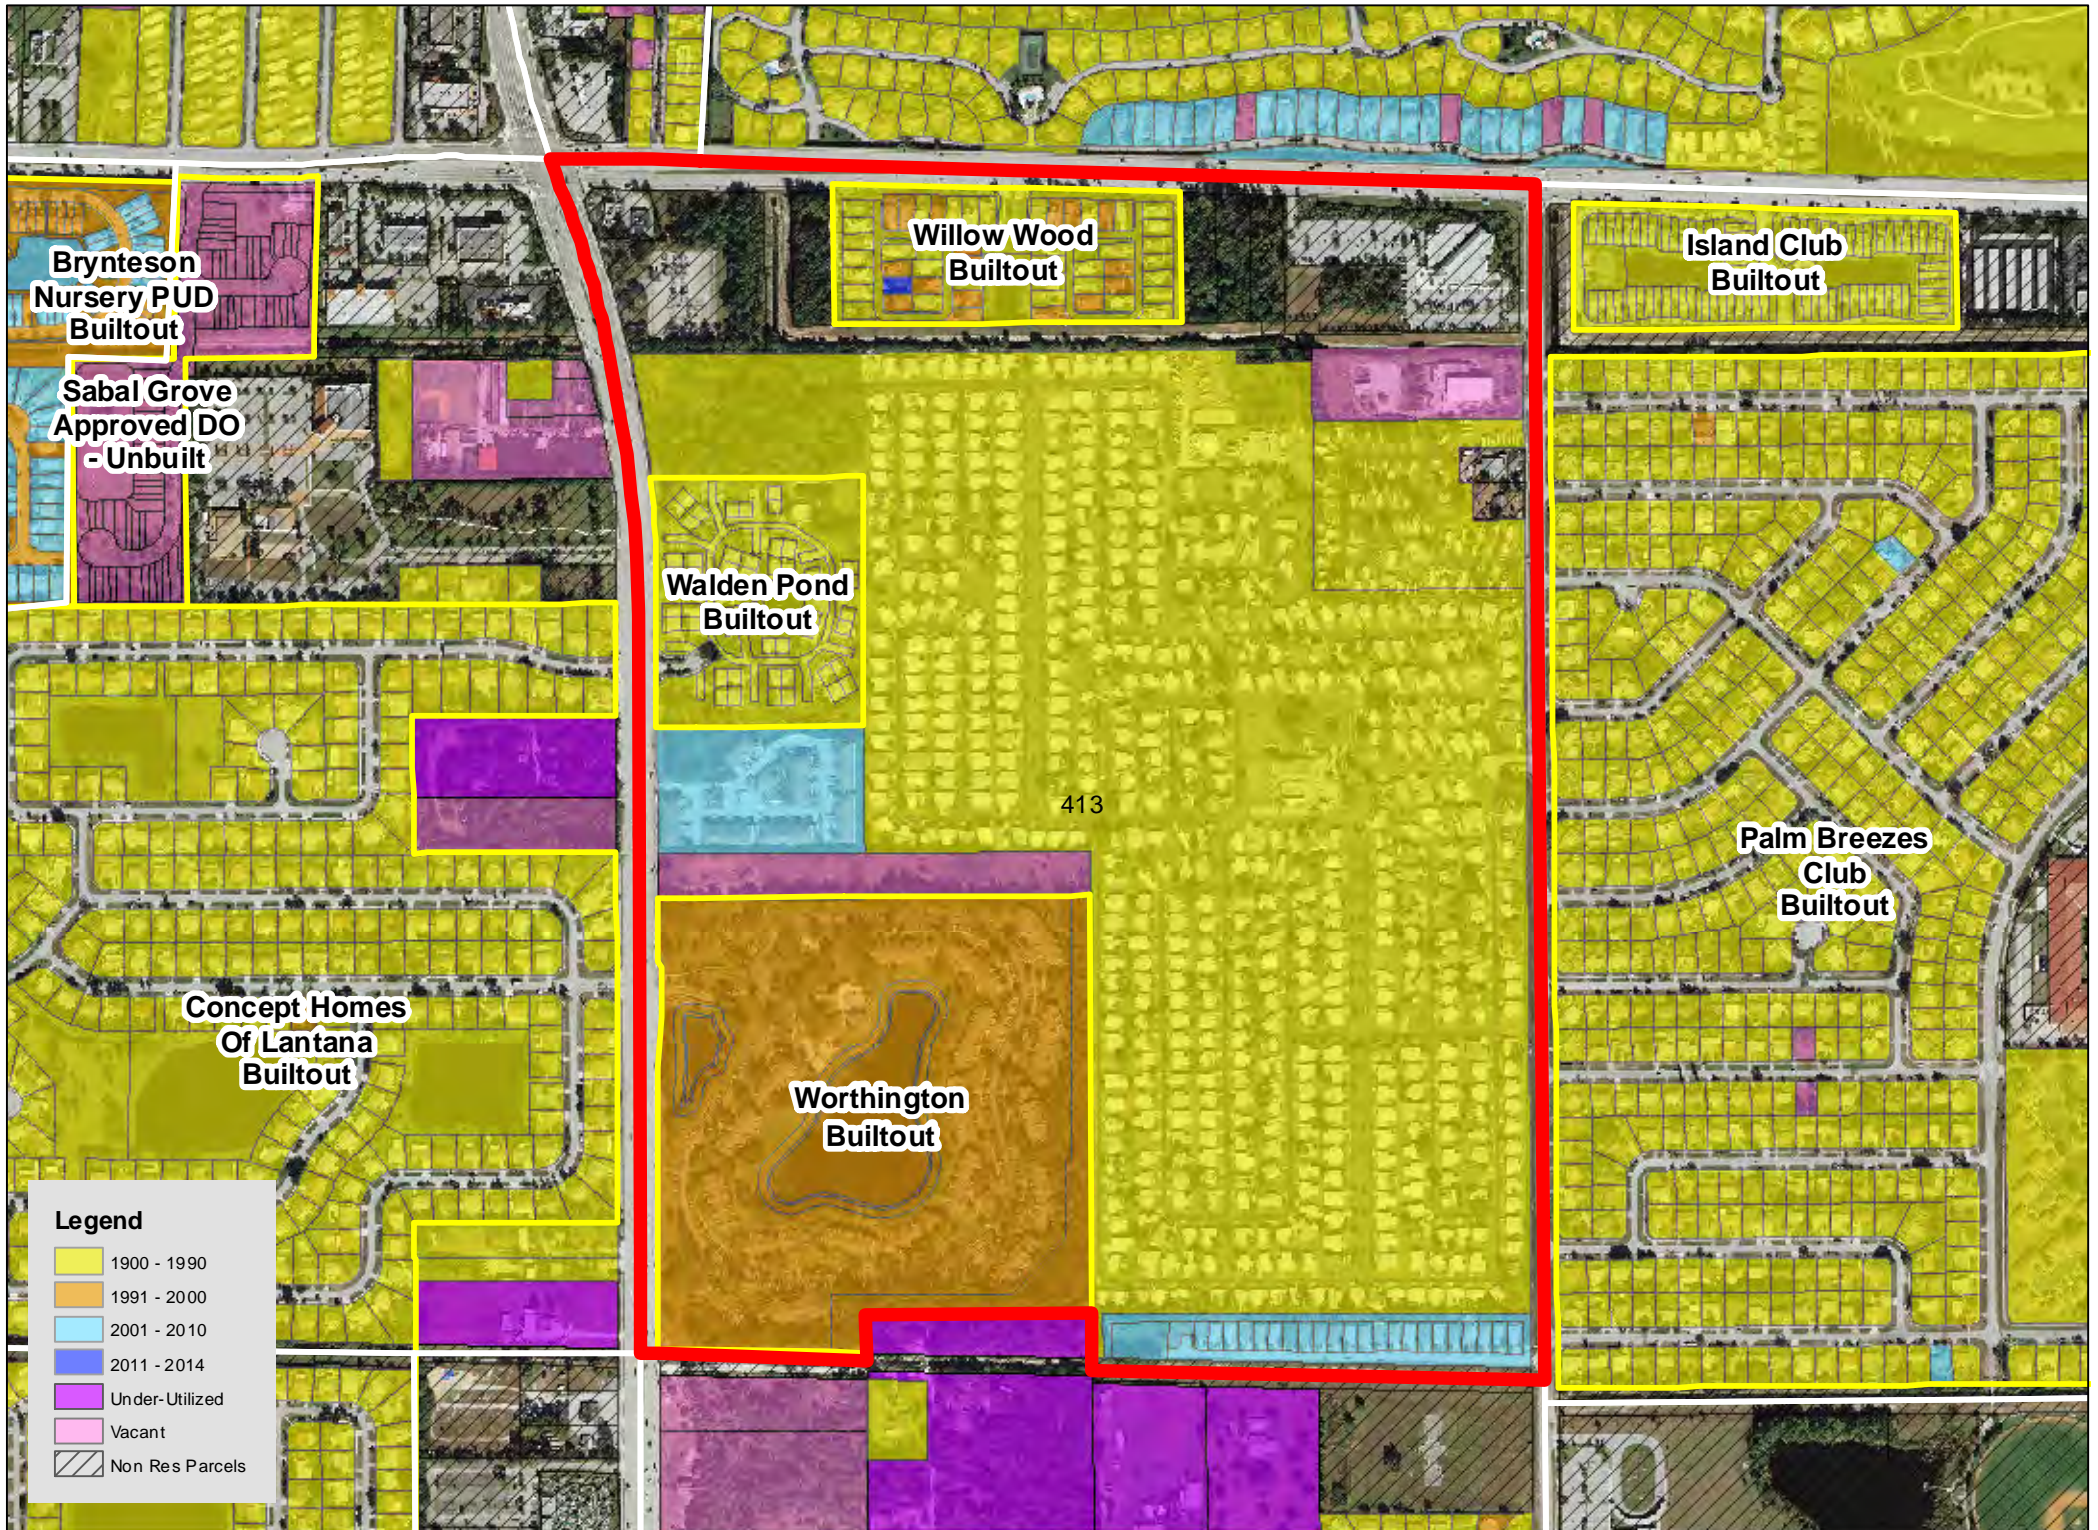

TAZ 402

TAZ 403

TAZ 407

TAZ 416

TAZ 453

TAZ 455

TAZ 480

TAZ 485

Legend

| | |
|------------|-----------------|
| Yellow | 1900 - 1990 |
| Orange | 1991 - 2000 |
| Light Blue | 2001 - 2010 |
| Dark Blue | 2011 - 2014 |
| Purple | Under-Utilized |
| Pink | Vacant |
| Hatched | Non Res Parcels |

TAZ 594

Patch Reef
Estates
Builtout

Millpond Timbercreek
Builtout

Legend

- 1900 - 1990
- 1991 - 2000
- 2001 - 2010
- 2011 - 2014
- Under-Utilized
- Vacant
- Non Res Parcels

Boca Raton
Bath & Tennis
Club Builtout

TAZ 640

TAZ 651

Boca Raton
Square
Buitout

TAZ 718

TAZ 744

TAZ 746

TAZ 747

TAZ 750