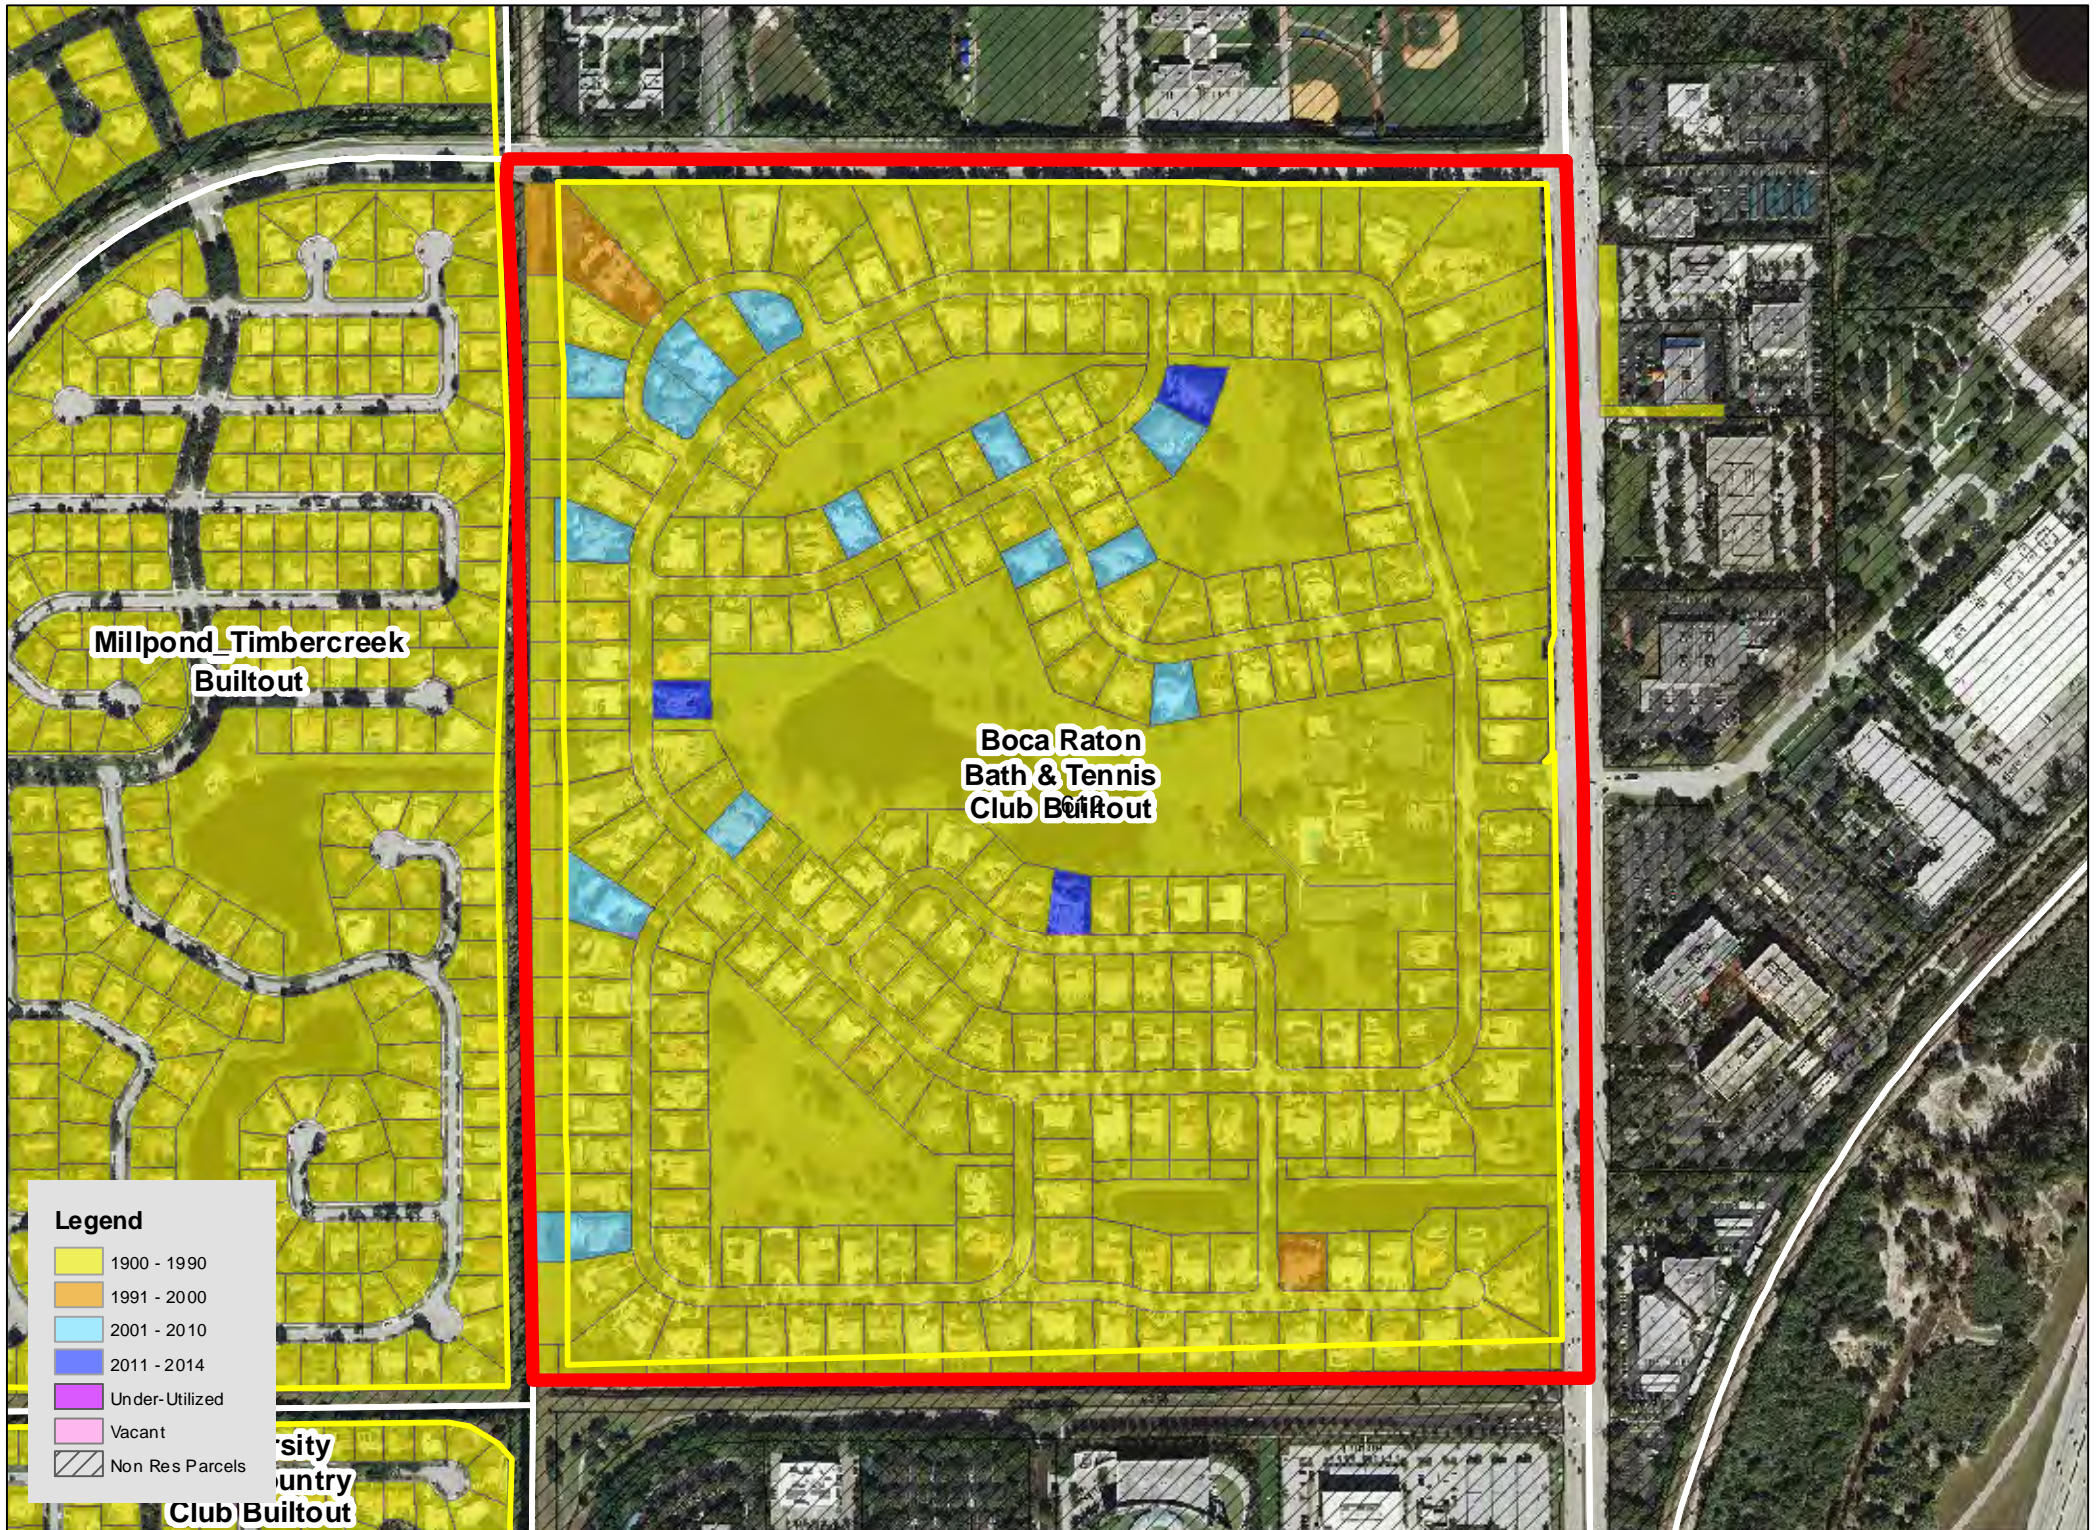

TAZ 594

Patch Reef
Estates
Builtout

Millpond Timbercreek
Builtout

Legend

- 1900 - 1990
- 1991 - 2000
- 2001 - 2010
- 2011 - 2014
- Under-Utilized
- Vacant
- Non Res Parcels

Boca Raton
Bath & Tennis
Club Builtout

TAZ 640

TAZ 651

Boca Raton
Square
Buitout

TAZ 718

TAZ 744

TAZ 746

TAZ 747

TAZ 750