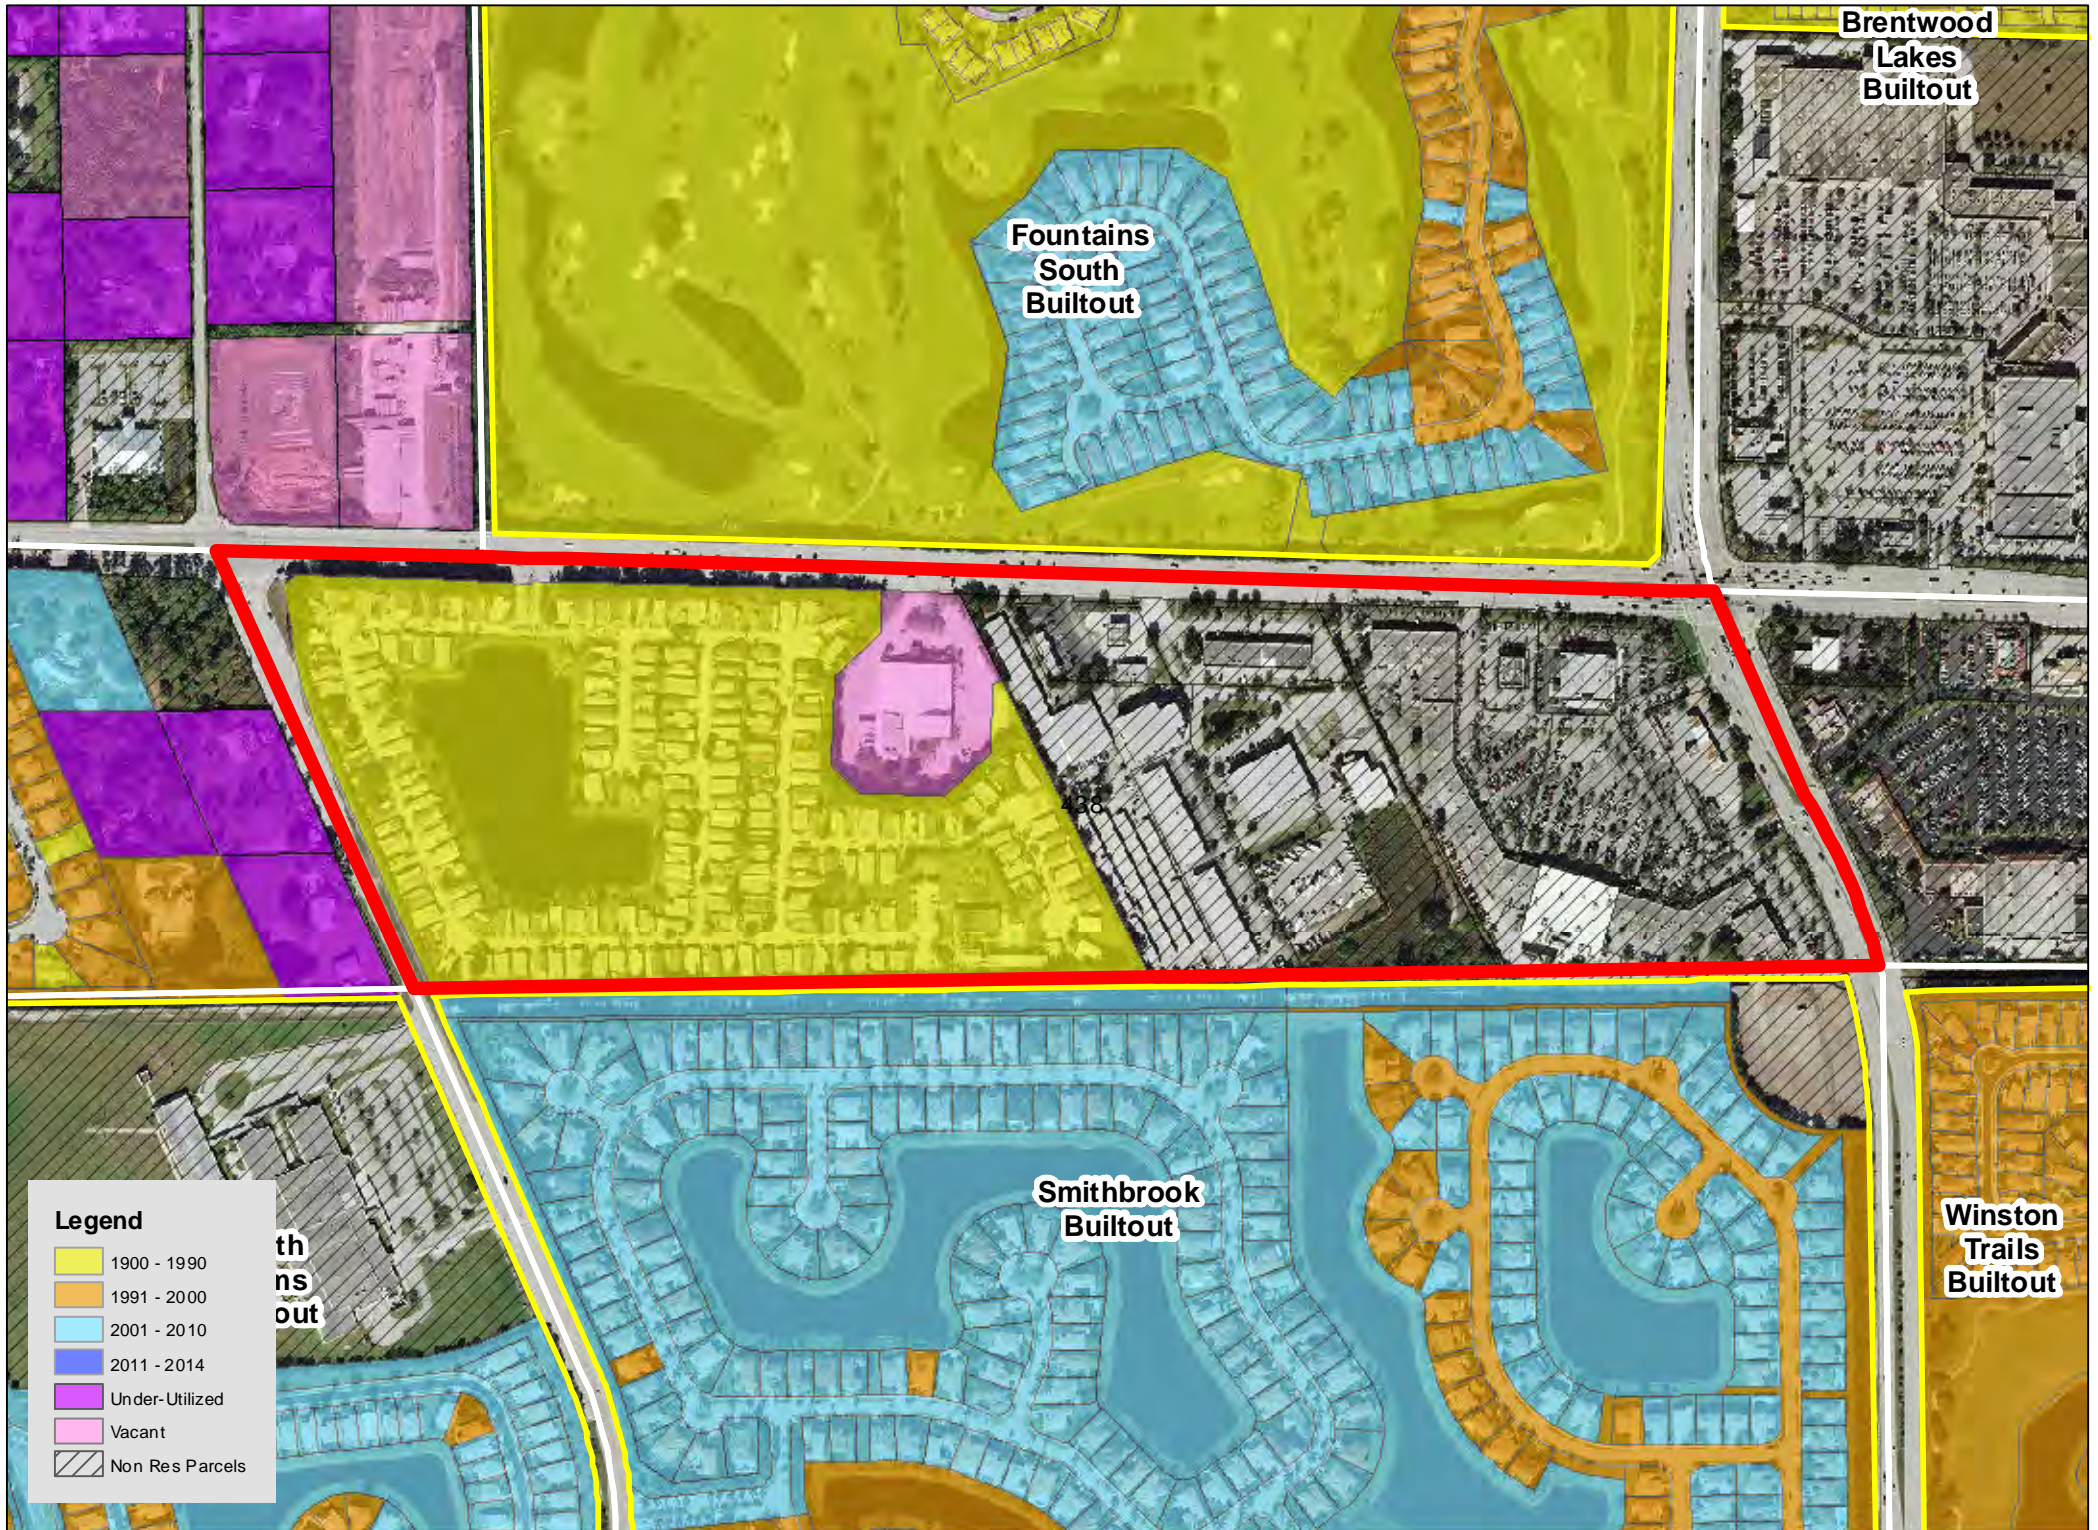

TAZ 402

TAZ 403

TAZ 407

TAZ 416

TAZ 453

TAZ 455

TAZ 480

TAZ 485

Legend

| | |
|------------|-----------------|
| Yellow | 1900 - 1990 |
| Orange | 1991 - 2000 |
| Light Blue | 2001 - 2010 |
| Dark Blue | 2011 - 2014 |
| Purple | Under-Utilized |
| Pink | Vacant |
| Hatched | Non Res Parcels |

TAZ 594

Patch Reef
Estates
Builtout

Millpond Timbercreek
Builtout

Legend

- 1900 - 1990
- 1991 - 2000
- 2001 - 2010
- 2011 - 2014
- Under-Utilized
- Vacant
- Non Res Parcels

Boca Raton
Bath & Tennis
Club Builtout

TAZ 640

TAZ 651

Boca Raton
Square
Buitout

TAZ 718

TAZ 744

TAZ 746

TAZ 747

TAZ 750