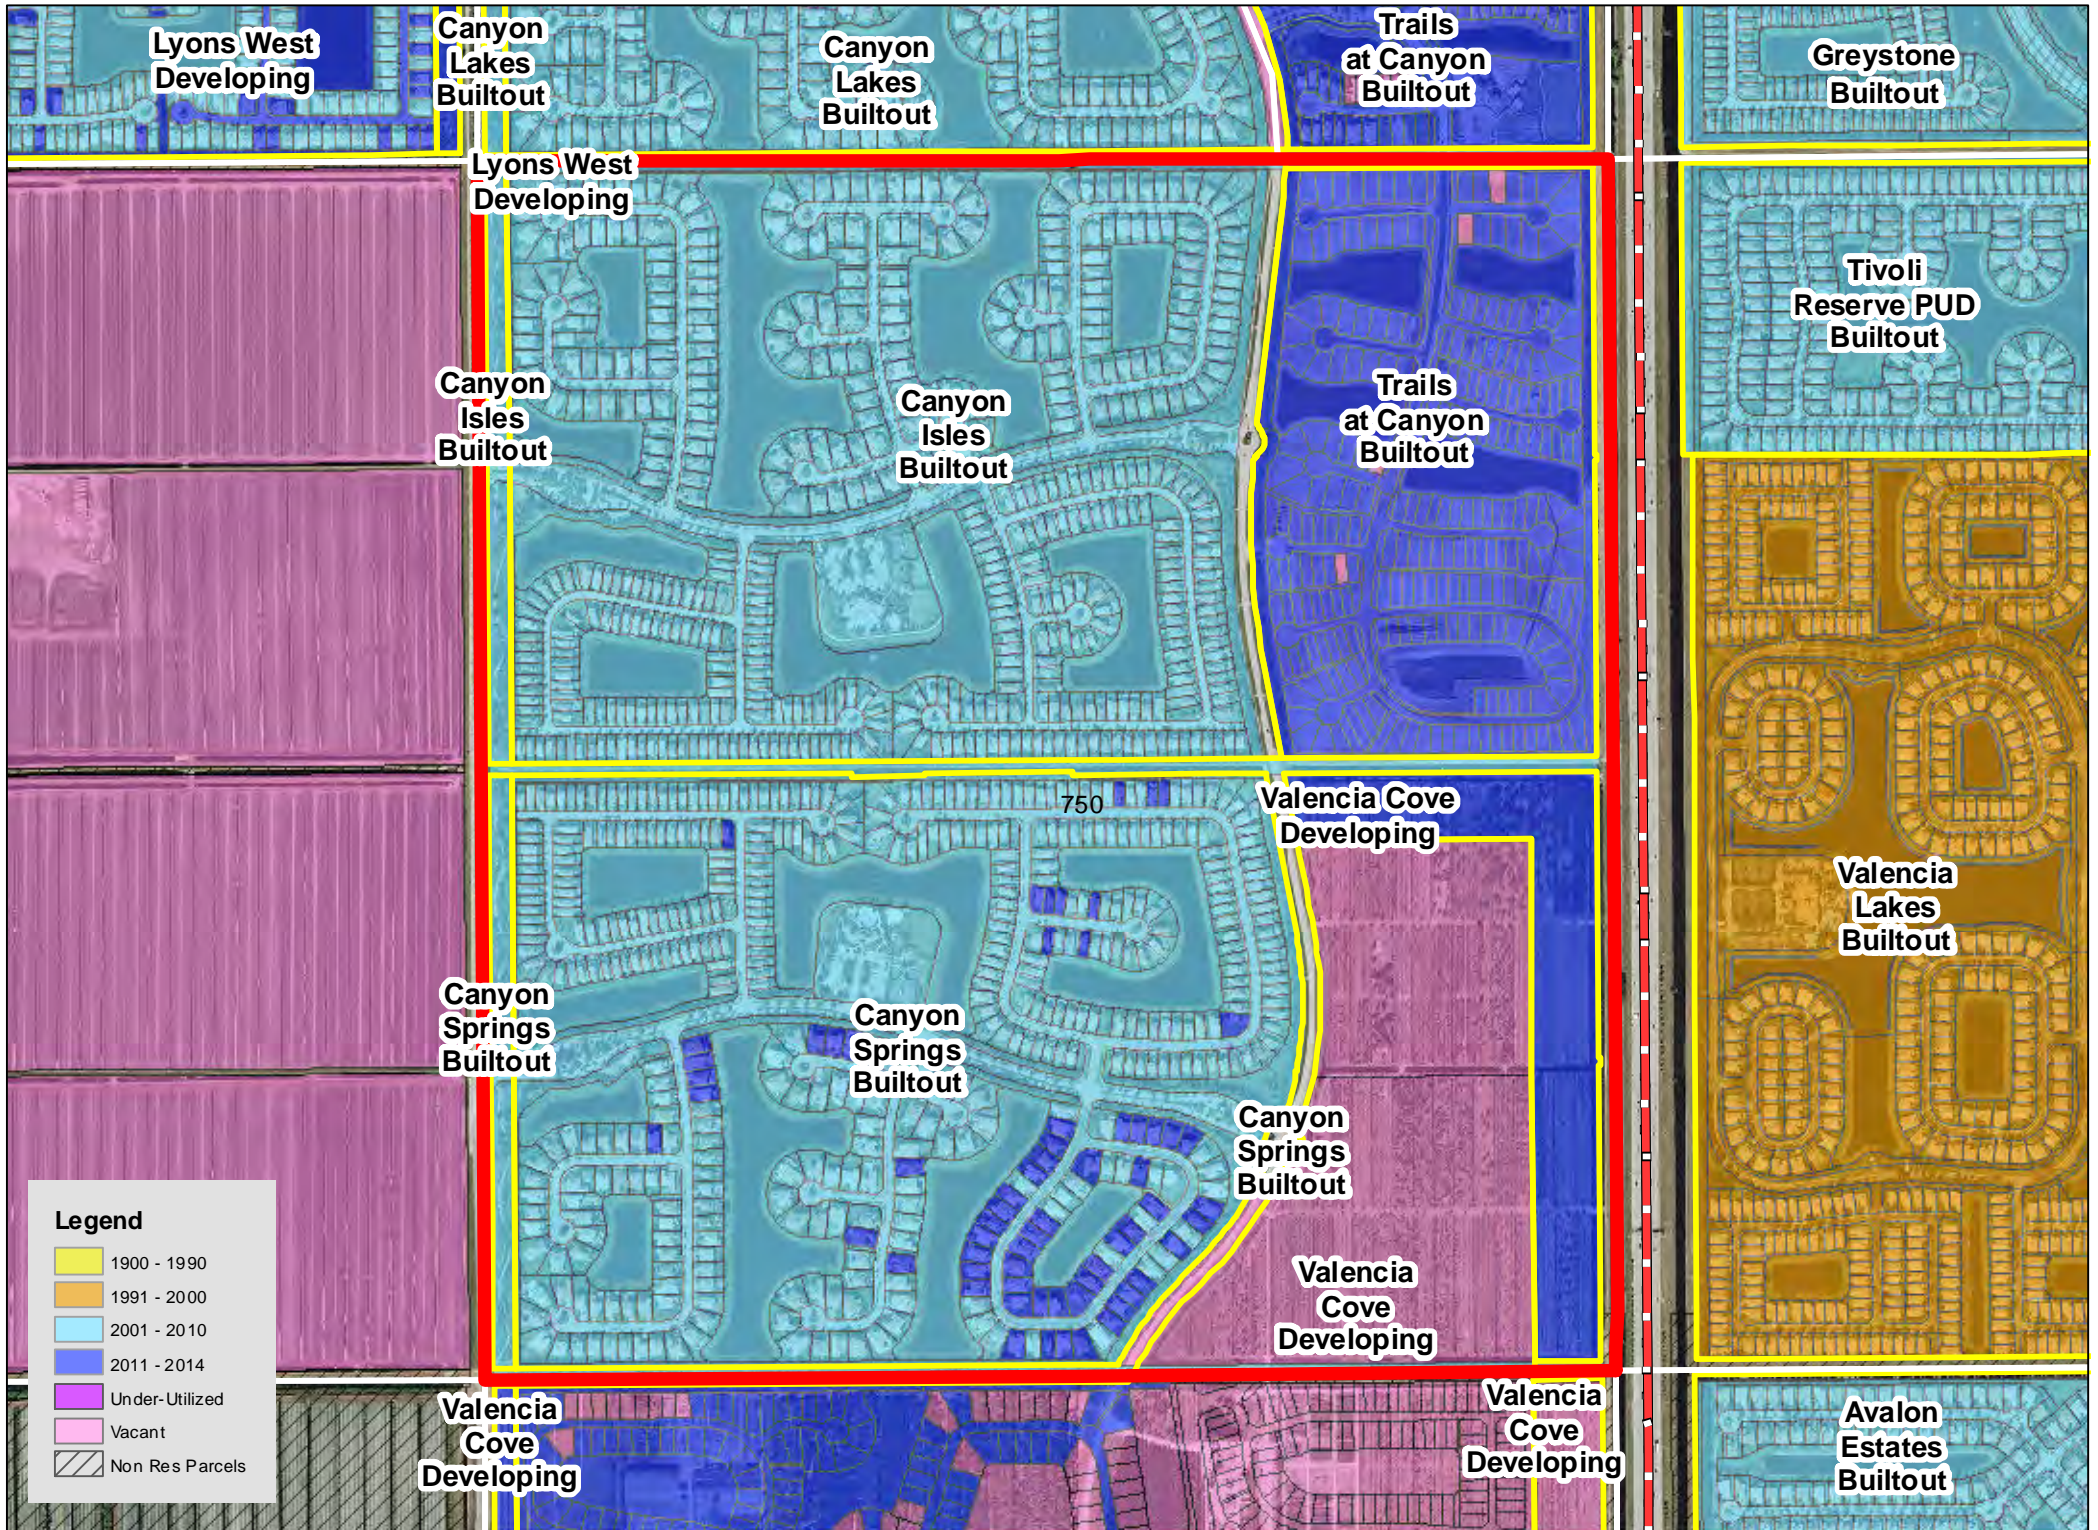

Legend

| | |
|------------|-----------------|
| Yellow | 1900 - 1990 |
| Orange | 1991 - 2000 |
| Light Blue | 2001 - 2010 |
| Dark Blue | 2011 - 2014 |
| Purple | Under-Utilized |
| Pink | Vacant |
| Hatched | Non Res Parcels |

TAZ 640

TAZ 651

Boca Raton
Square
Buitout

TAZ 718

TAZ 744

TAZ 746

TAZ 747

TAZ 750

TAZ 761

TAZ 770

TAZ 781