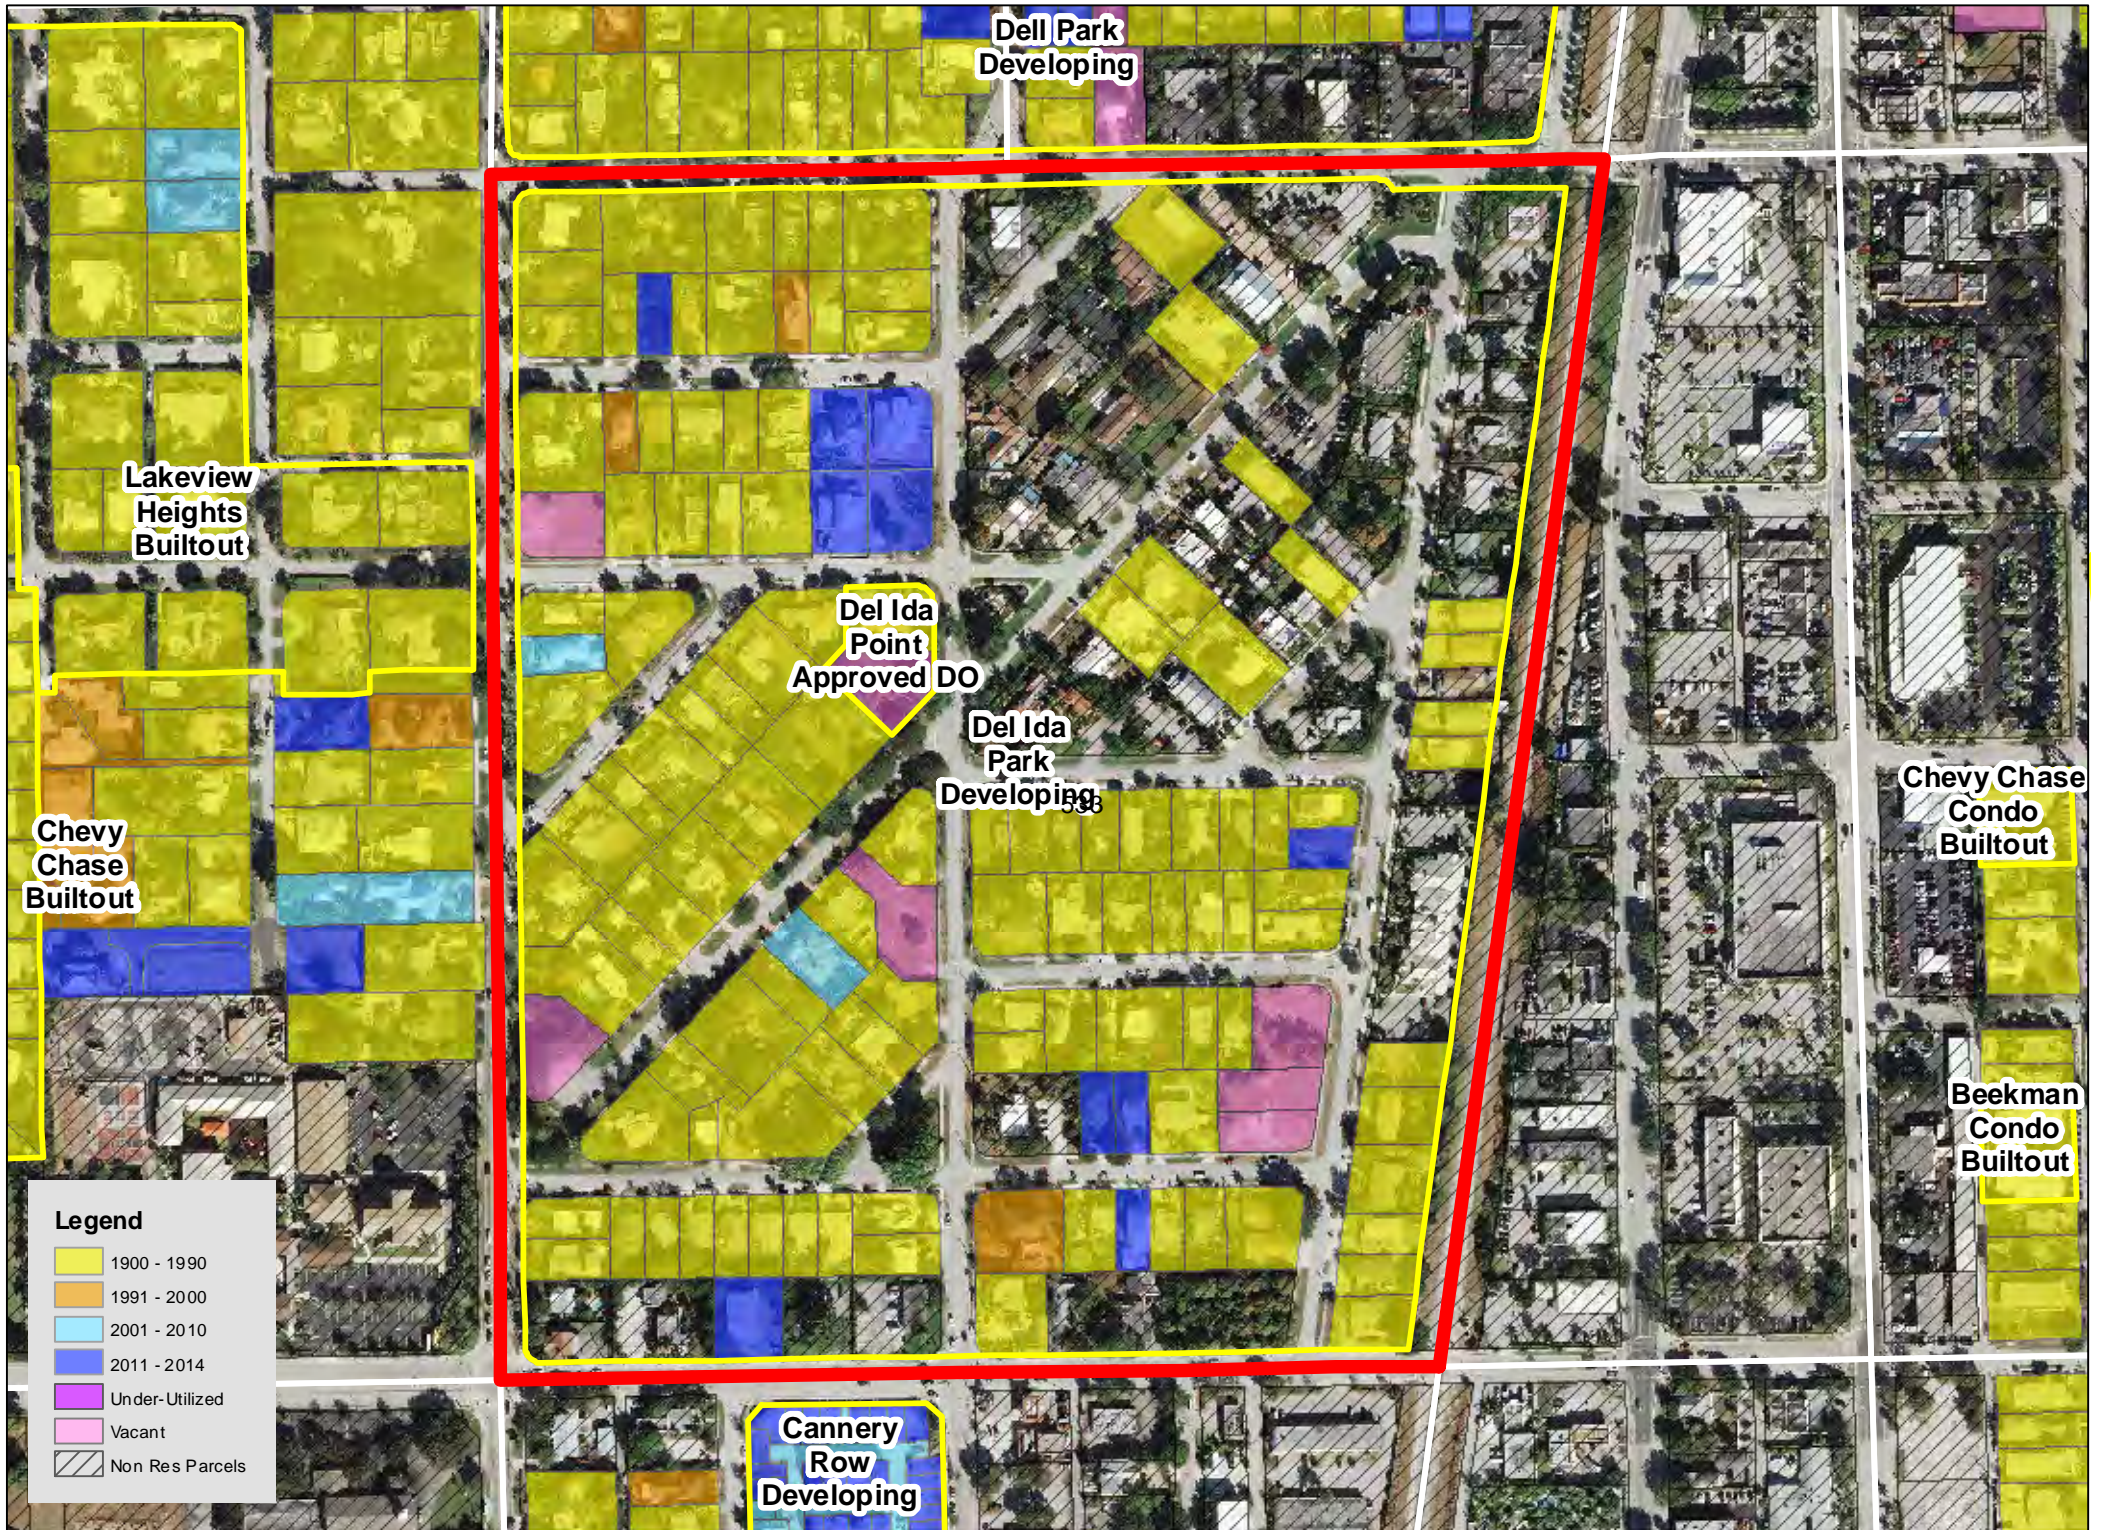

TAZ 402

TAZ 403

TAZ 407

TAZ 416

TAZ 453

TAZ 455

TAZ 480

TAZ 485

Legend

| | |
|------------|-----------------|
| Yellow | 1900 - 1990 |
| Orange | 1991 - 2000 |
| Light Blue | 2001 - 2010 |
| Dark Blue | 2011 - 2014 |
| Purple | Under-Utilized |
| Pink | Vacant |
| Hatched | Non Res Parcels |

TAZ 594

Patch Reef
Estates
Builtout

Millpond Timbercreek
Builtout

Legend

- 1900 - 1990
- 1991 - 2000
- 2001 - 2010
- 2011 - 2014
- Under-Utilized
- Vacant
- Non Res Parcels

Boca Raton
Bath & Tennis
Club Builtout

TAZ 640

TAZ 651

Boca Raton
Square
Buitout

TAZ 718

TAZ 744

TAZ 746

TAZ 747

TAZ 750