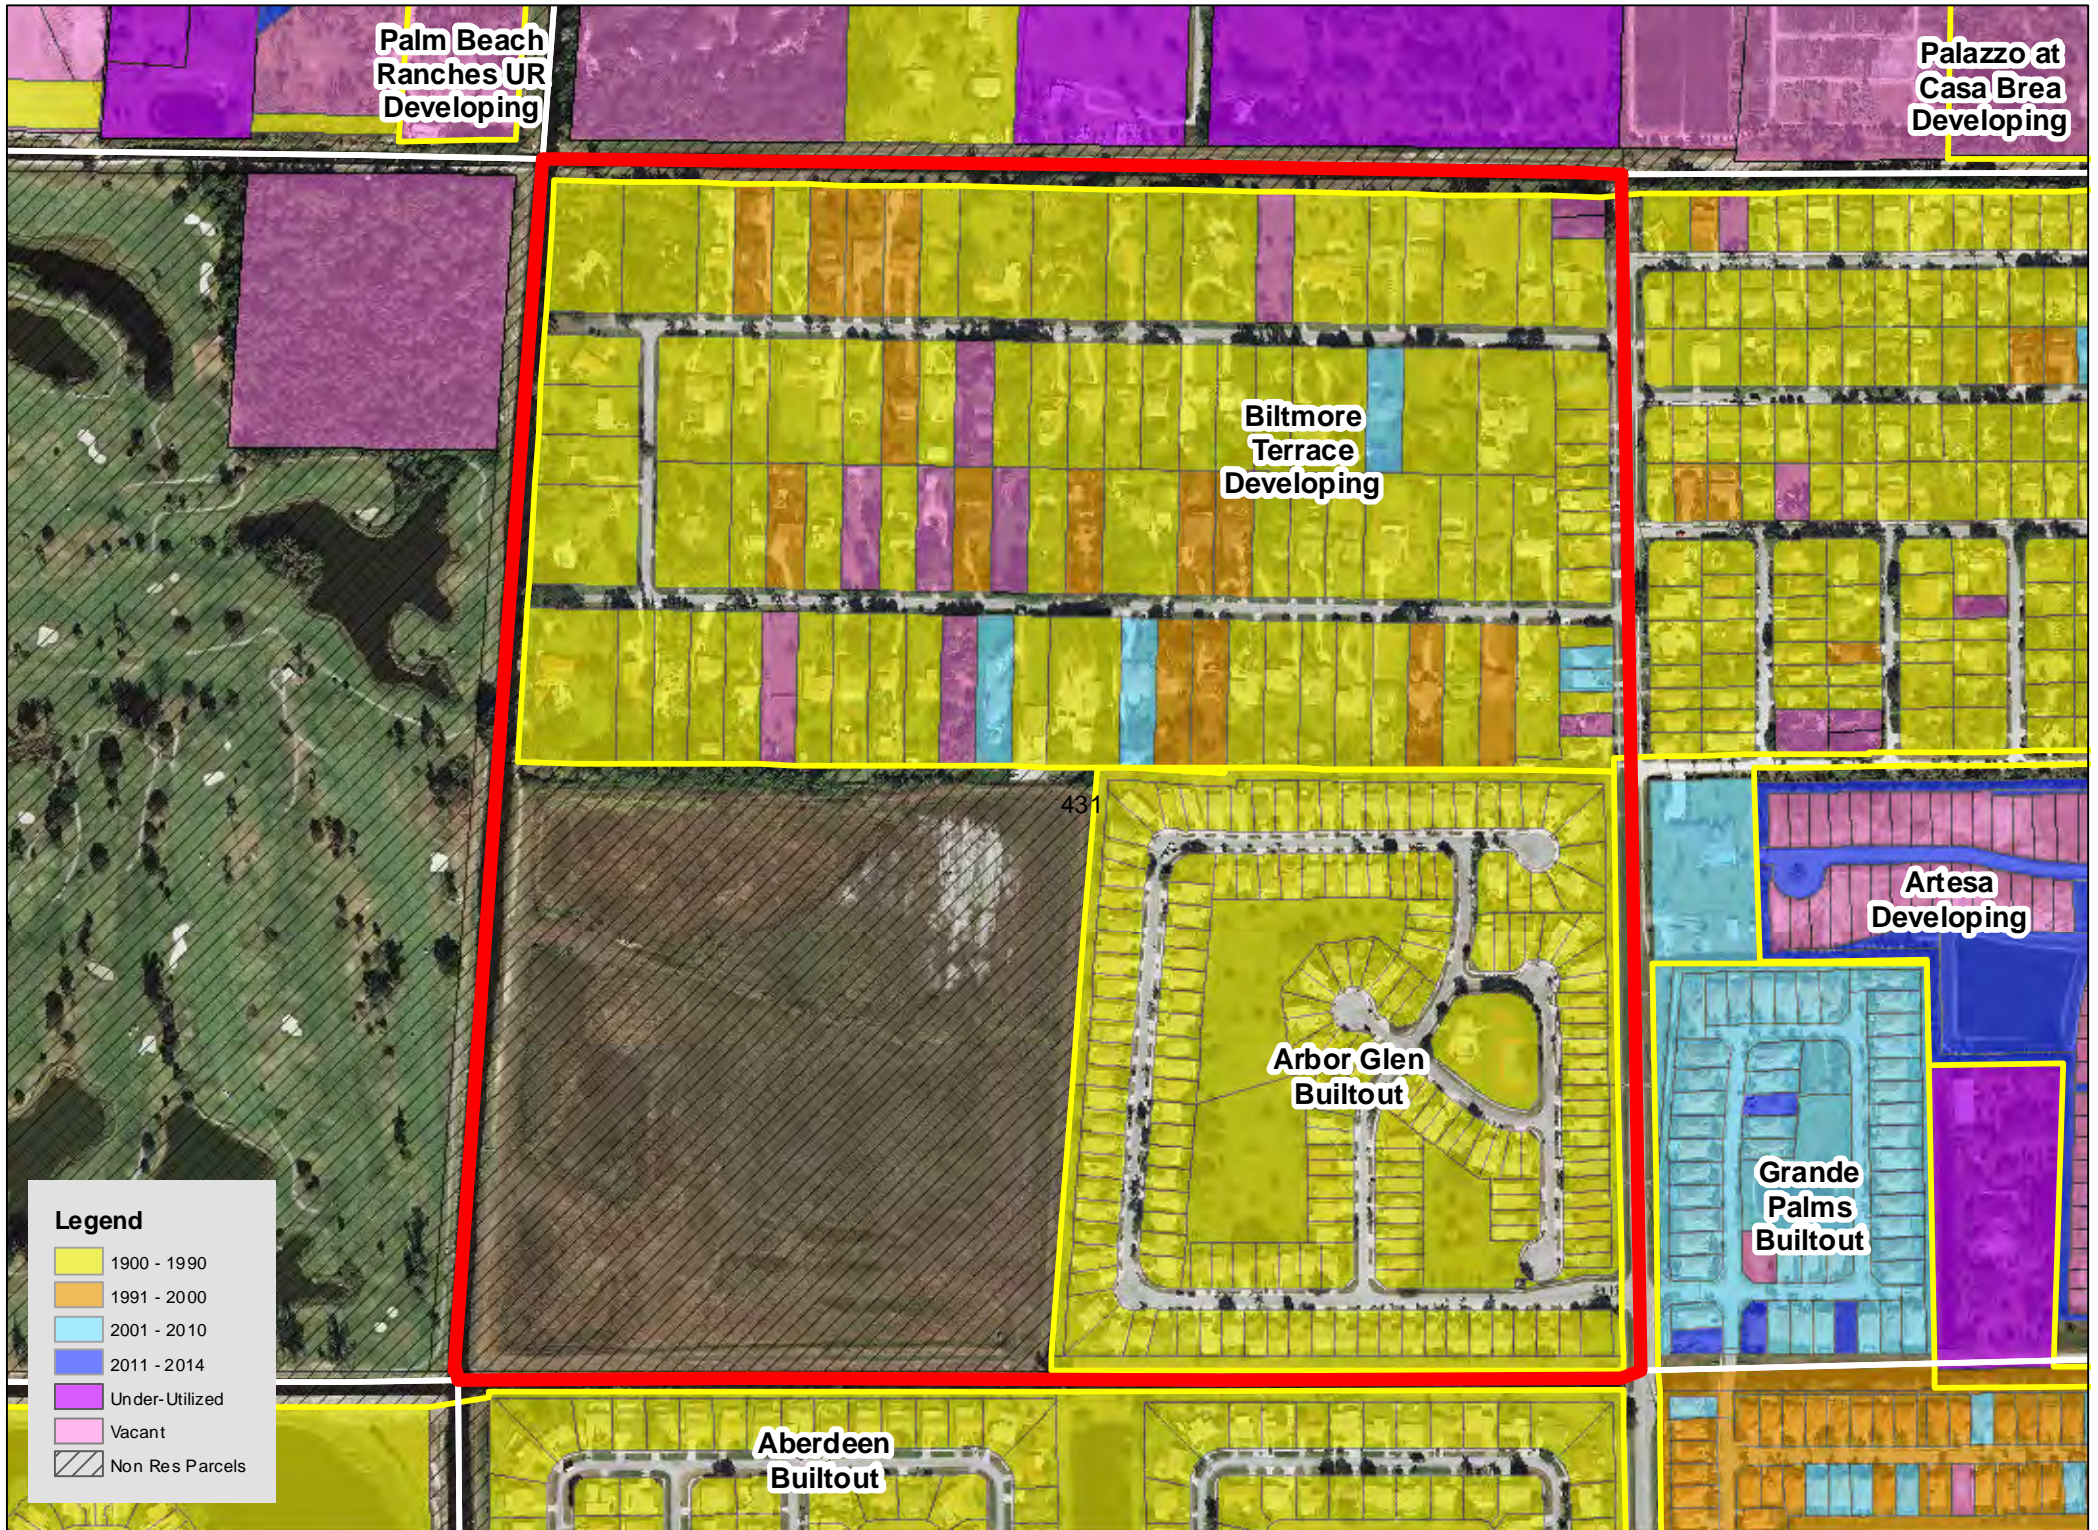

TAZ 402

TAZ 403

TAZ 407

TAZ 416

TAZ 453

TAZ 455

TAZ 480

TAZ 485

Legend

| | |
|------------|-----------------|
| Yellow | 1900 - 1990 |
| Orange | 1991 - 2000 |
| Light Blue | 2001 - 2010 |
| Dark Blue | 2011 - 2014 |
| Purple | Under-Utilized |
| Pink | Vacant |
| Hatched | Non Res Parcels |

TAZ 594

Patch Reef
Estates
Builtout

Millpond Timbercreek
Builtout

Legend

- 1900 - 1990
- 1991 - 2000
- 2001 - 2010
- 2011 - 2014
- Under-Utilized
- Vacant
- Non Res Parcels

Boca Raton
Bath & Tennis
Club Builtout

TAZ 640

TAZ 651

Boca Raton
Square
Buitout

TAZ 718

TAZ 744

TAZ 746

TAZ 747

TAZ 750