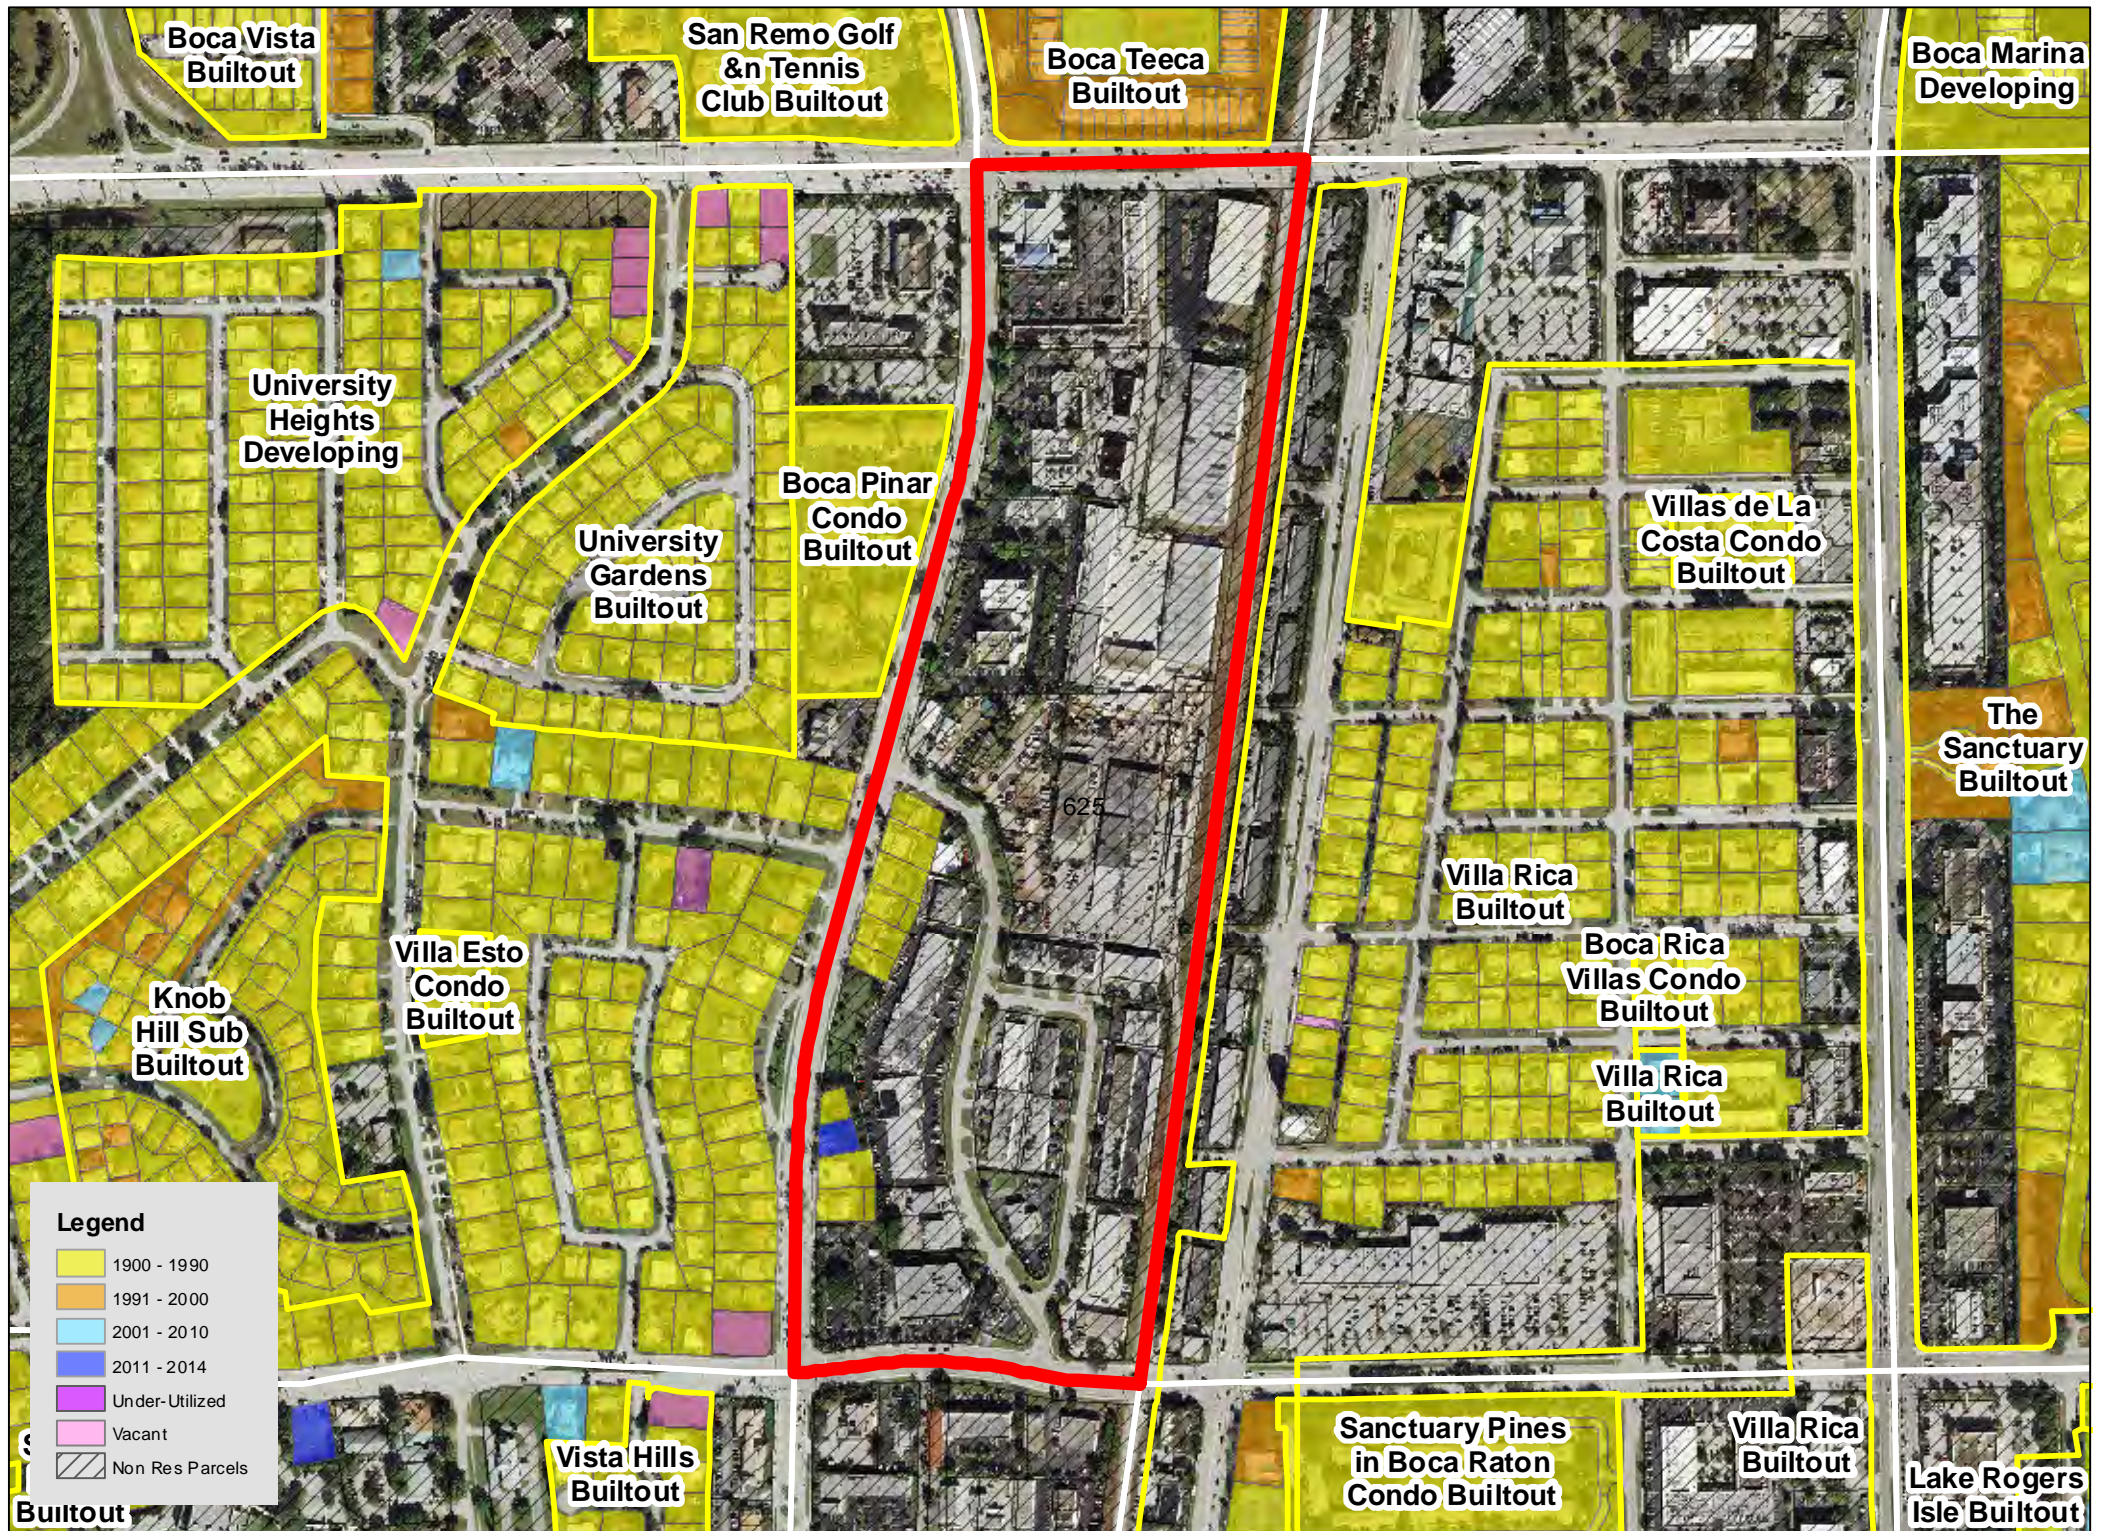

TAZ 594

Patch Reef
Estates
Builtout

Millpond Timbercreek
Builtout

Legend

- 1900 - 1990
- 1991 - 2000
- 2001 - 2010
- 2011 - 2014
- Under-Utilized
- Vacant
- Non Res Parcels

Boca Raton
Bath & Tennis
Club Builtout

TAZ 640

TAZ 651

Boca Raton
Square
Buitout

TAZ 718

TAZ 744

TAZ 746

TAZ 747

TAZ 750