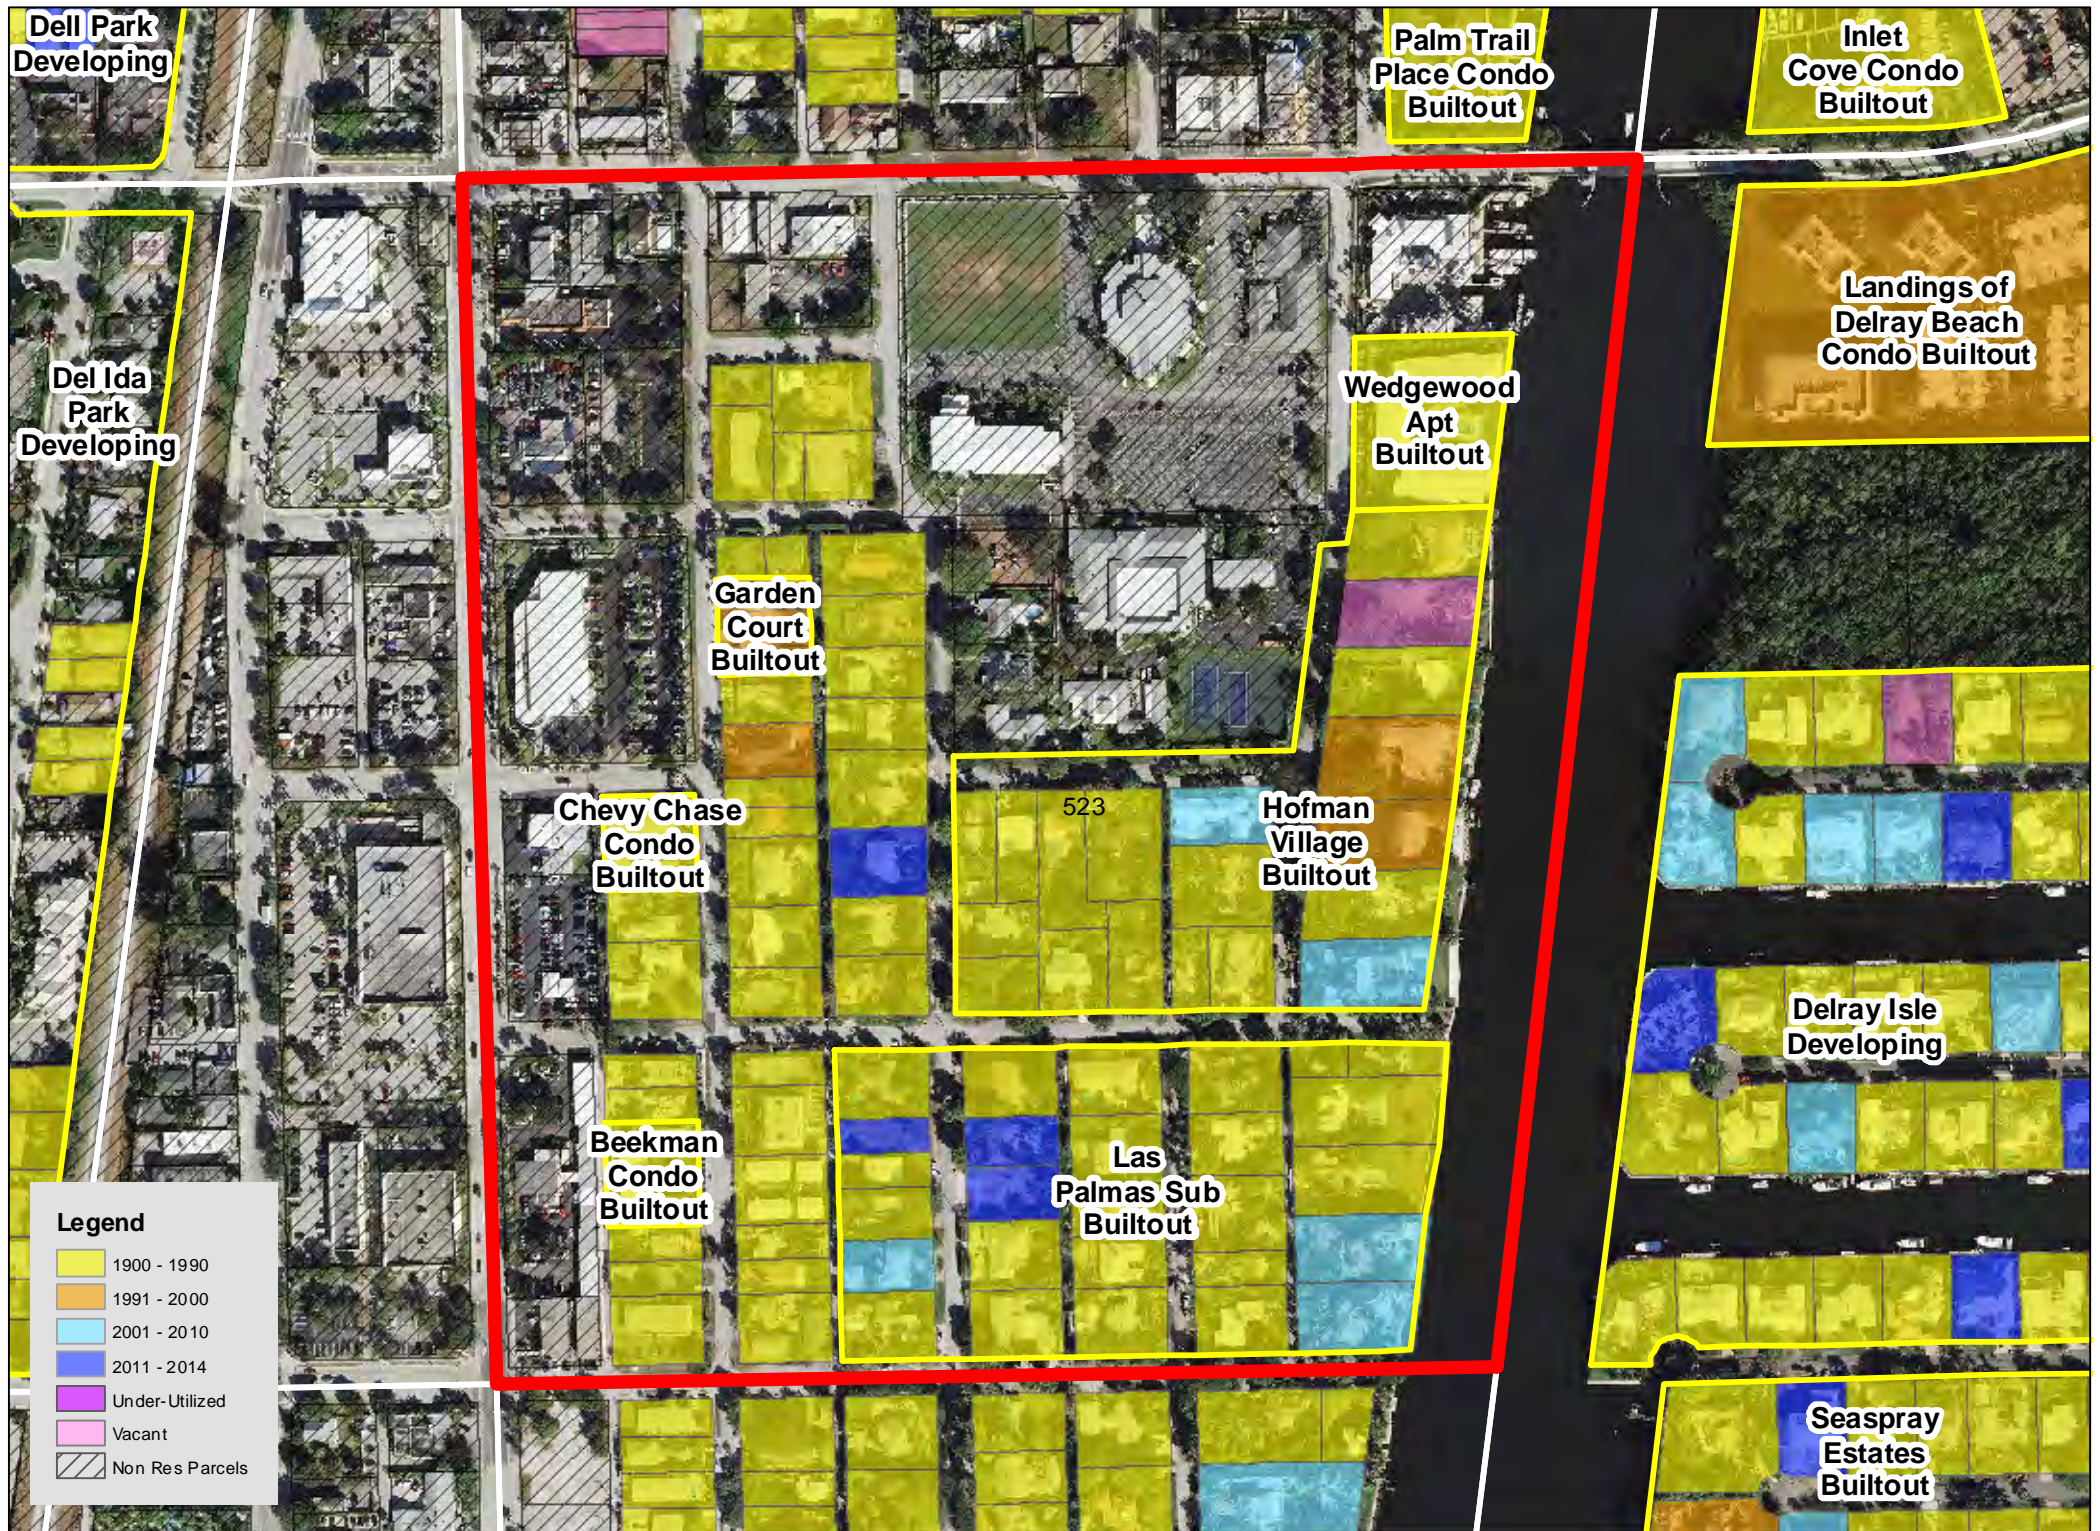

TAZ 402

TAZ 403

TAZ 407

TAZ 416

TAZ 453

TAZ 455

TAZ 480

TAZ 485

Legend

| | |
|------------|-----------------|
| Yellow | 1900 - 1990 |
| Orange | 1991 - 2000 |
| Light Blue | 2001 - 2010 |
| Dark Blue | 2011 - 2014 |
| Purple | Under-Utilized |
| Pink | Vacant |
| Hatched | Non Res Parcels |

TAZ 594

Patch Reef
Estates
Builtout

Millpond Timbercreek
Builtout

Legend

- 1900 - 1990
- 1991 - 2000
- 2001 - 2010
- 2011 - 2014
- Under-Utilized
- Vacant
- Non Res Parcels

Boca Raton
Bath & Tennis
Club Builtout

TAZ 640

TAZ 651

Boca Raton
Square
Buitout

TAZ 718

TAZ 744

TAZ 746

TAZ 747

TAZ 750