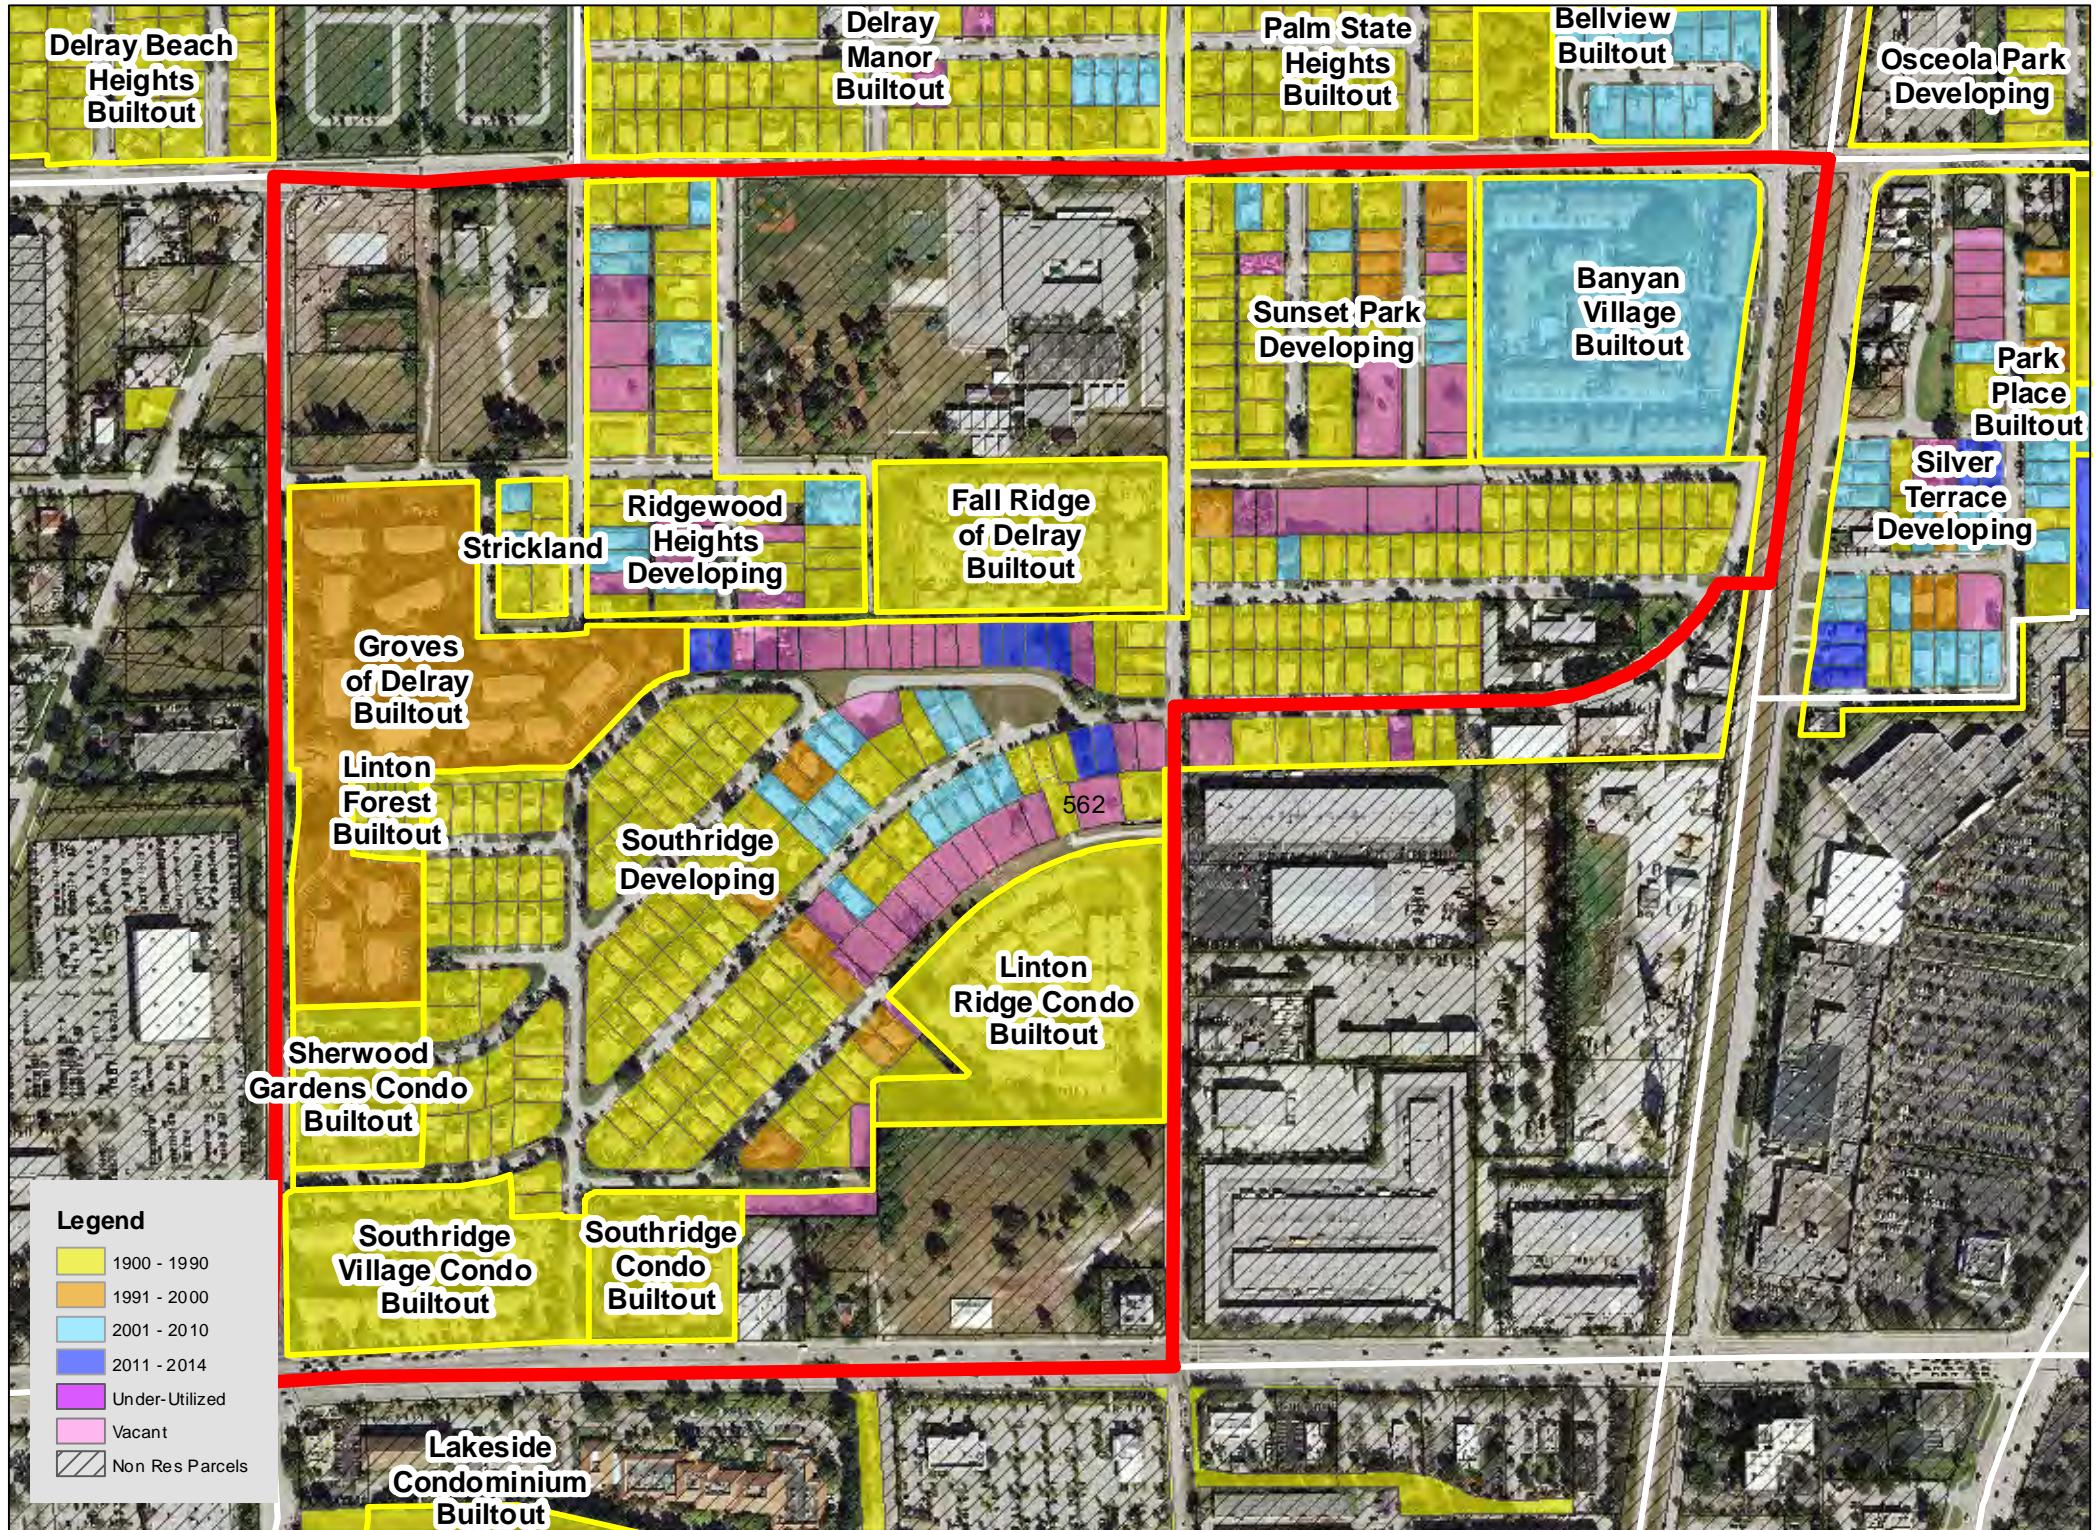

Legend

| | |
|------------|-----------------|
| Yellow | 1900 - 1990 |
| Orange | 1991 - 2000 |
| Light Blue | 2001 - 2010 |
| Dark Blue | 2011 - 2014 |
| Purple | Under-Utilized |
| Pink | Vacant |
| Hatched | Non Res Parcels |

TAZ 594

Patch Reef
Estates
Builtout

Millpond Timbercreek
Builtout

Legend

- 1900 - 1990
- 1991 - 2000
- 2001 - 2010
- 2011 - 2014
- Under-Utilized
- Vacant
- Non Res Parcels

Boca Raton
Bath & Tennis
Club Builtout

TAZ 640

TAZ 651

Boca Raton
Square
Buitout

TAZ 718

TAZ 744

TAZ 746

TAZ 747

TAZ 750