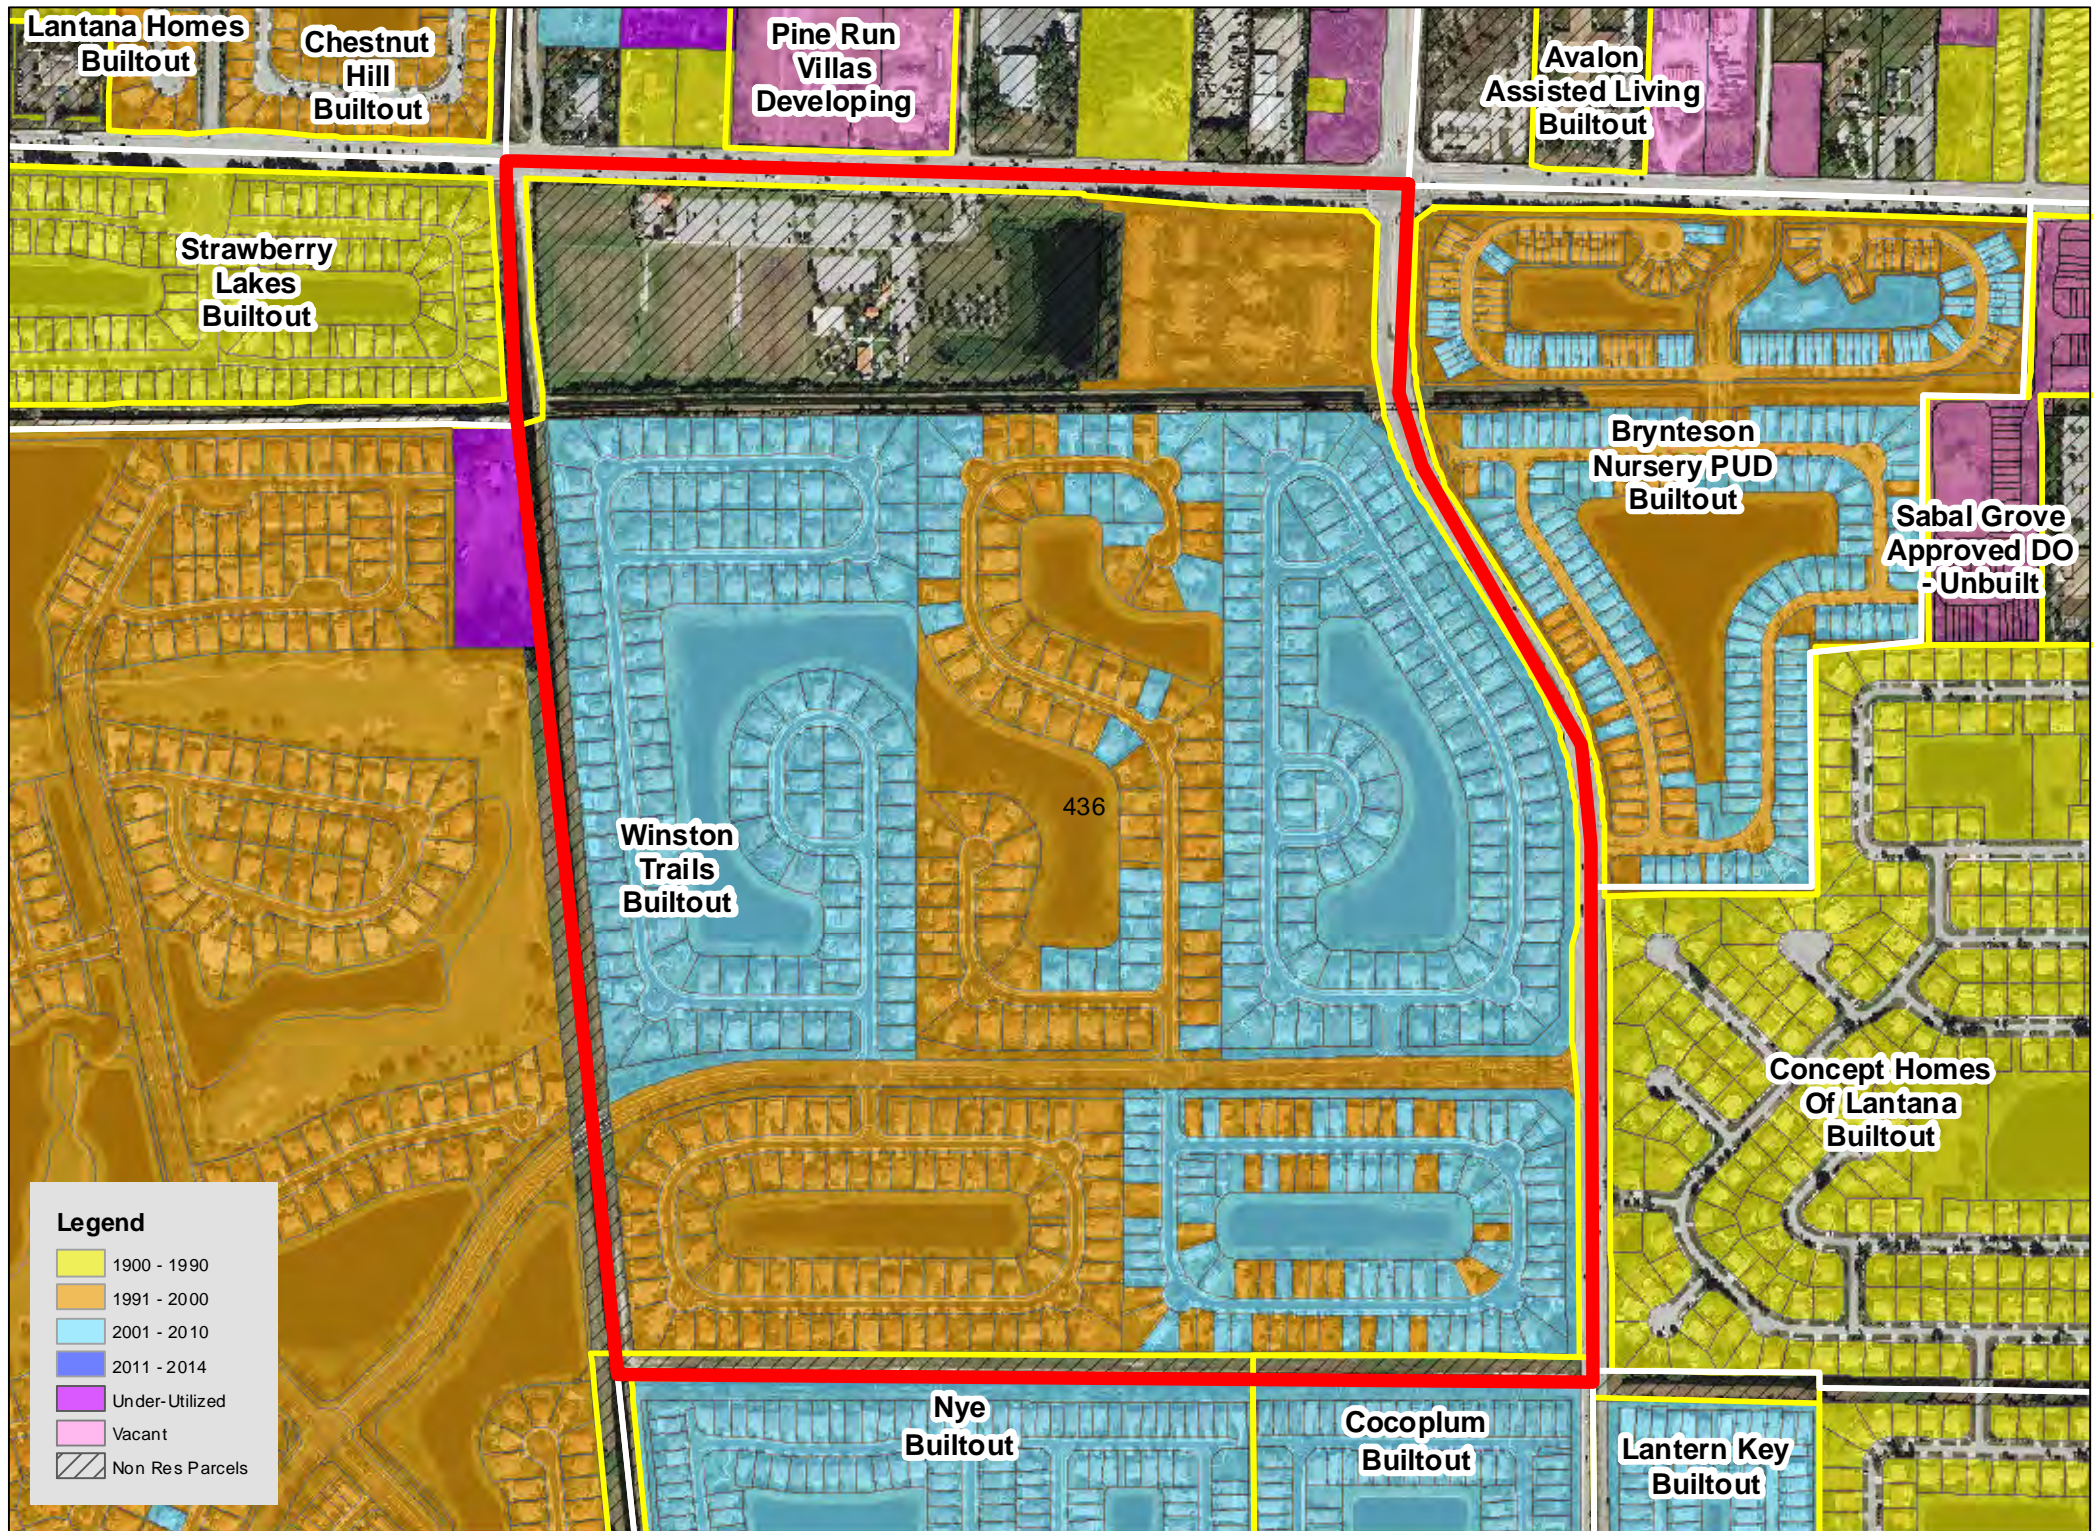

TAZ 402

TAZ 403

TAZ 407

TAZ 416

TAZ 453

TAZ 455

TAZ 480

TAZ 485

Legend

| | |
|------------|-----------------|
| Yellow | 1900 - 1990 |
| Orange | 1991 - 2000 |
| Light Blue | 2001 - 2010 |
| Dark Blue | 2011 - 2014 |
| Purple | Under-Utilized |
| Pink | Vacant |
| Hatched | Non Res Parcels |

TAZ 594

Patch Reef
Estates
Builtout

Millpond Timbercreek
Builtout

Legend

- 1900 - 1990
- 1991 - 2000
- 2001 - 2010
- 2011 - 2014
- Under-Utilized
- Vacant
- Non Res Parcels

Boca Raton
Bath & Tennis
Club Builtout

TAZ 640

TAZ 651

Boca Raton
Square
Buitout

TAZ 718

TAZ 744

TAZ 746

TAZ 747

TAZ 750