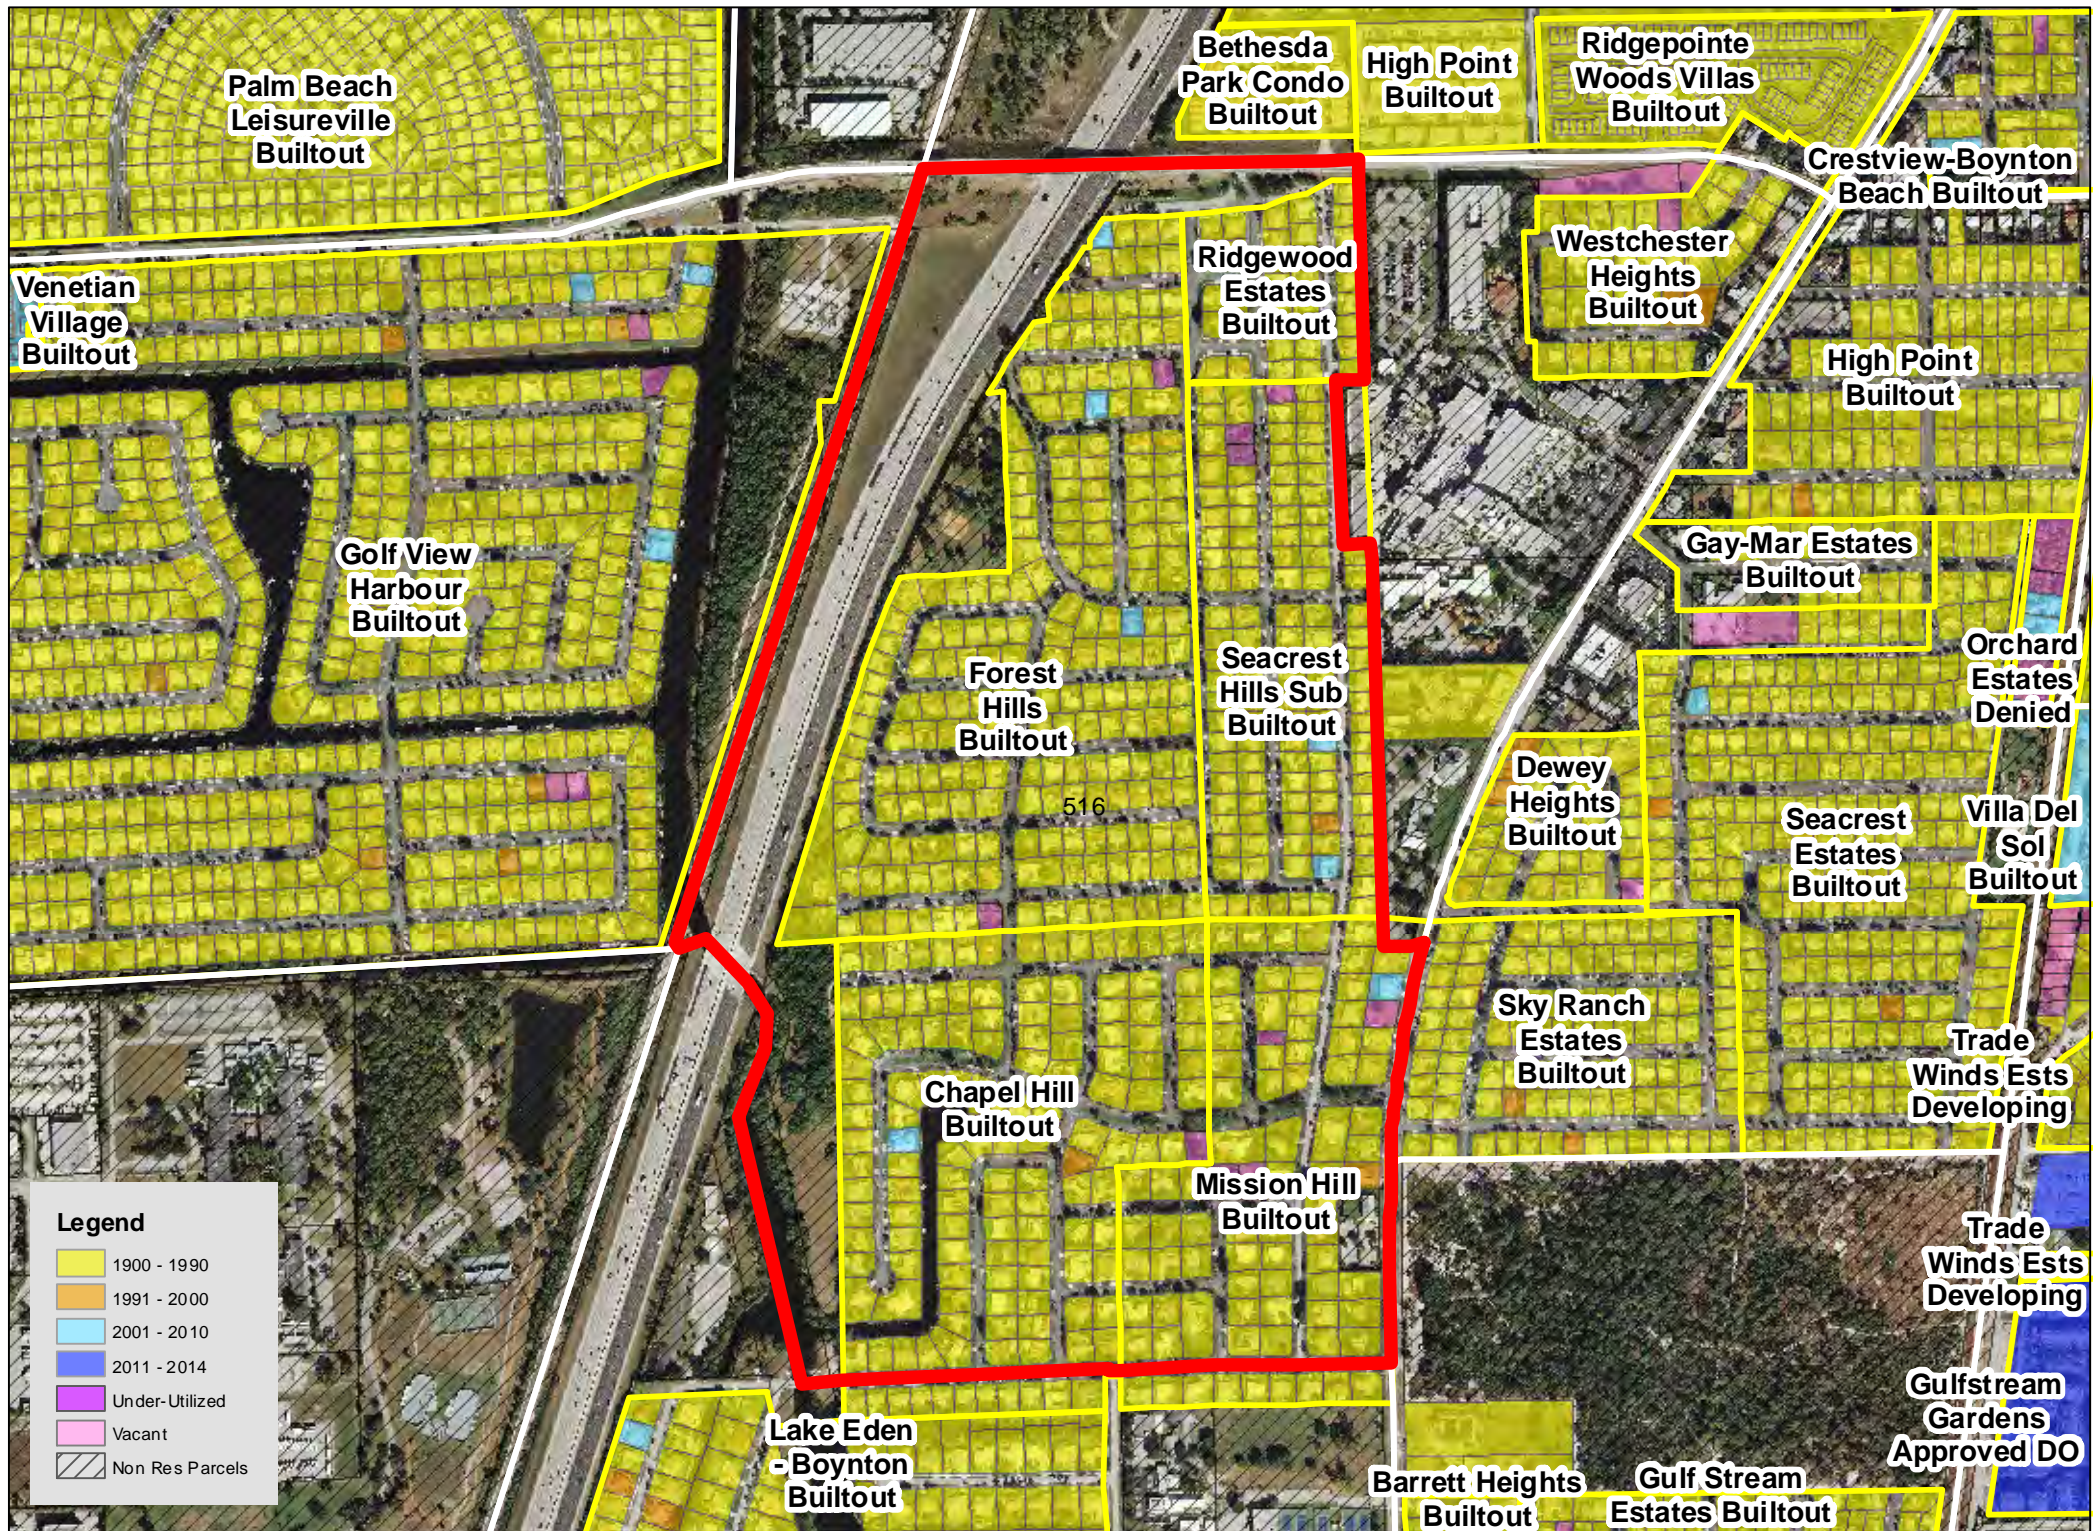

TAZ 402

TAZ 403

TAZ 407

TAZ 416

TAZ 453

TAZ 455

TAZ 480

TAZ 485

Legend

| | |
|------------|-----------------|
| Yellow | 1900 - 1990 |
| Orange | 1991 - 2000 |
| Light Blue | 2001 - 2010 |
| Dark Blue | 2011 - 2014 |
| Purple | Under-Utilized |
| Pink | Vacant |
| Hatched | Non Res Parcels |

TAZ 594

Patch Reef
Estates
Builtout

Millpond Timbercreek
Builtout

Legend

- 1900 - 1990
- 1991 - 2000
- 2001 - 2010
- 2011 - 2014
- Under-Utilized
- Vacant
- Non Res Parcels

Boca Raton
Bath & Tennis
Club Builtout

TAZ 640

TAZ 651

Boca Raton
Square
Buitout

TAZ 718

TAZ 744

TAZ 746

TAZ 747

TAZ 750