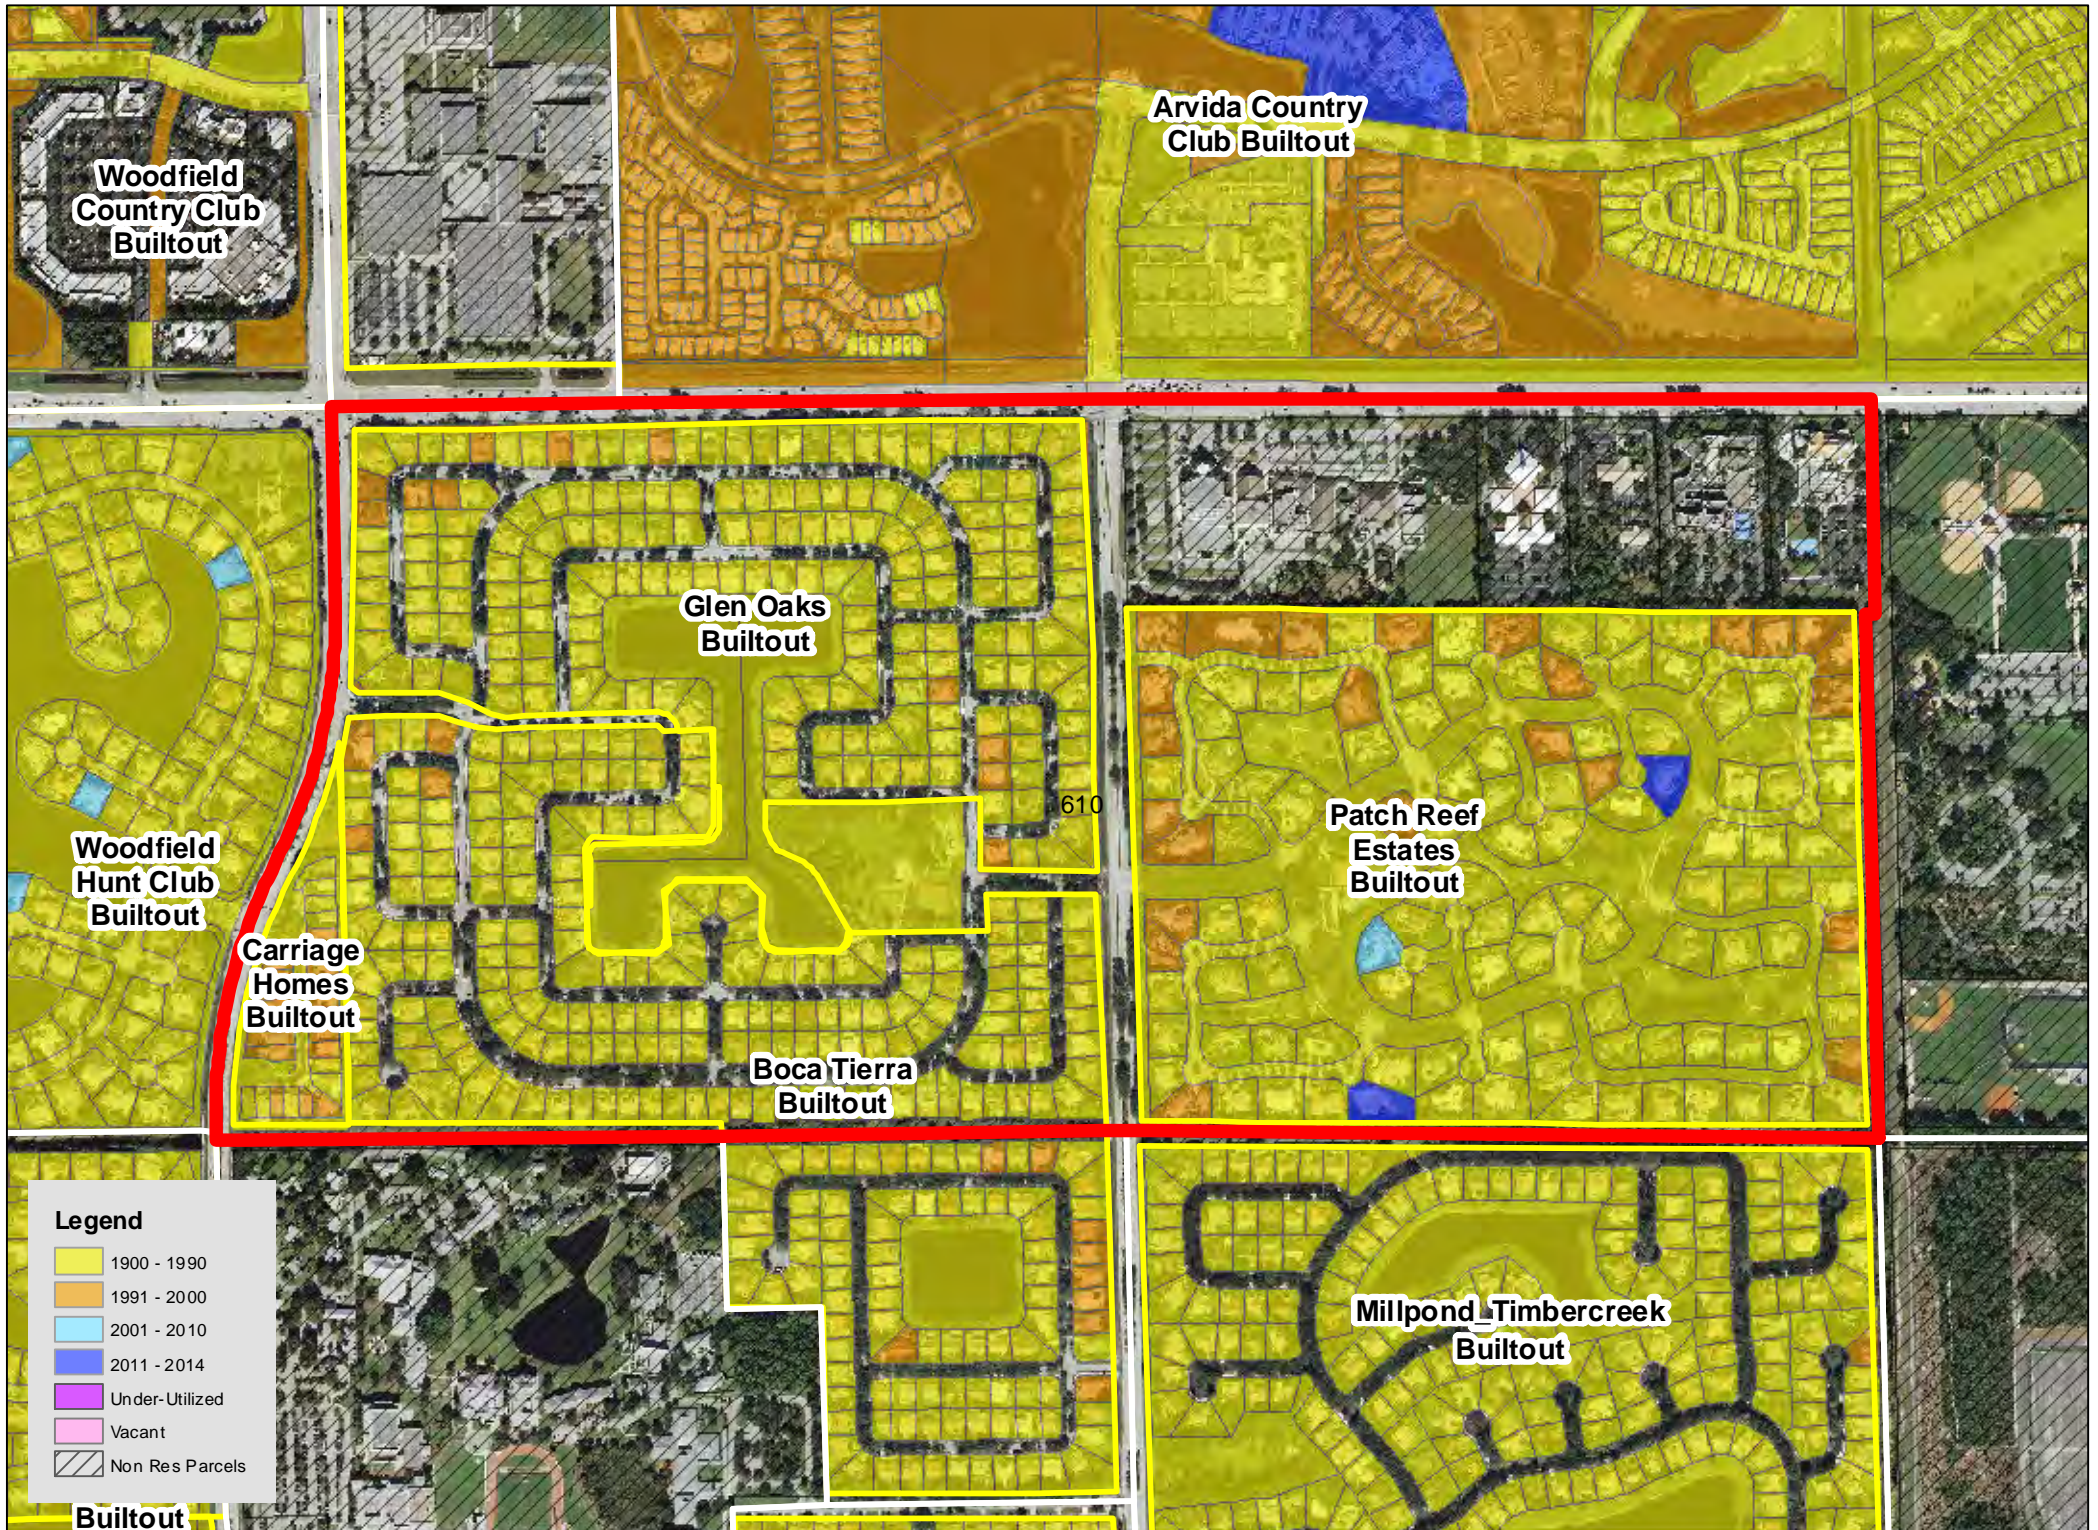

TAZ 594

Patch Reef
Estates
Builtout

Millpond Timbercreek
Builtout

Legend

- 1900 - 1990
- 1991 - 2000
- 2001 - 2010
- 2011 - 2014
- Under-Utilized
- Vacant
- Non Res Parcels

Boca Raton
Bath & Tennis
Club Builtout

TAZ 640

TAZ 651

Boca Raton
Square
Buitout

TAZ 718

TAZ 744

TAZ 746

TAZ 747

TAZ 750