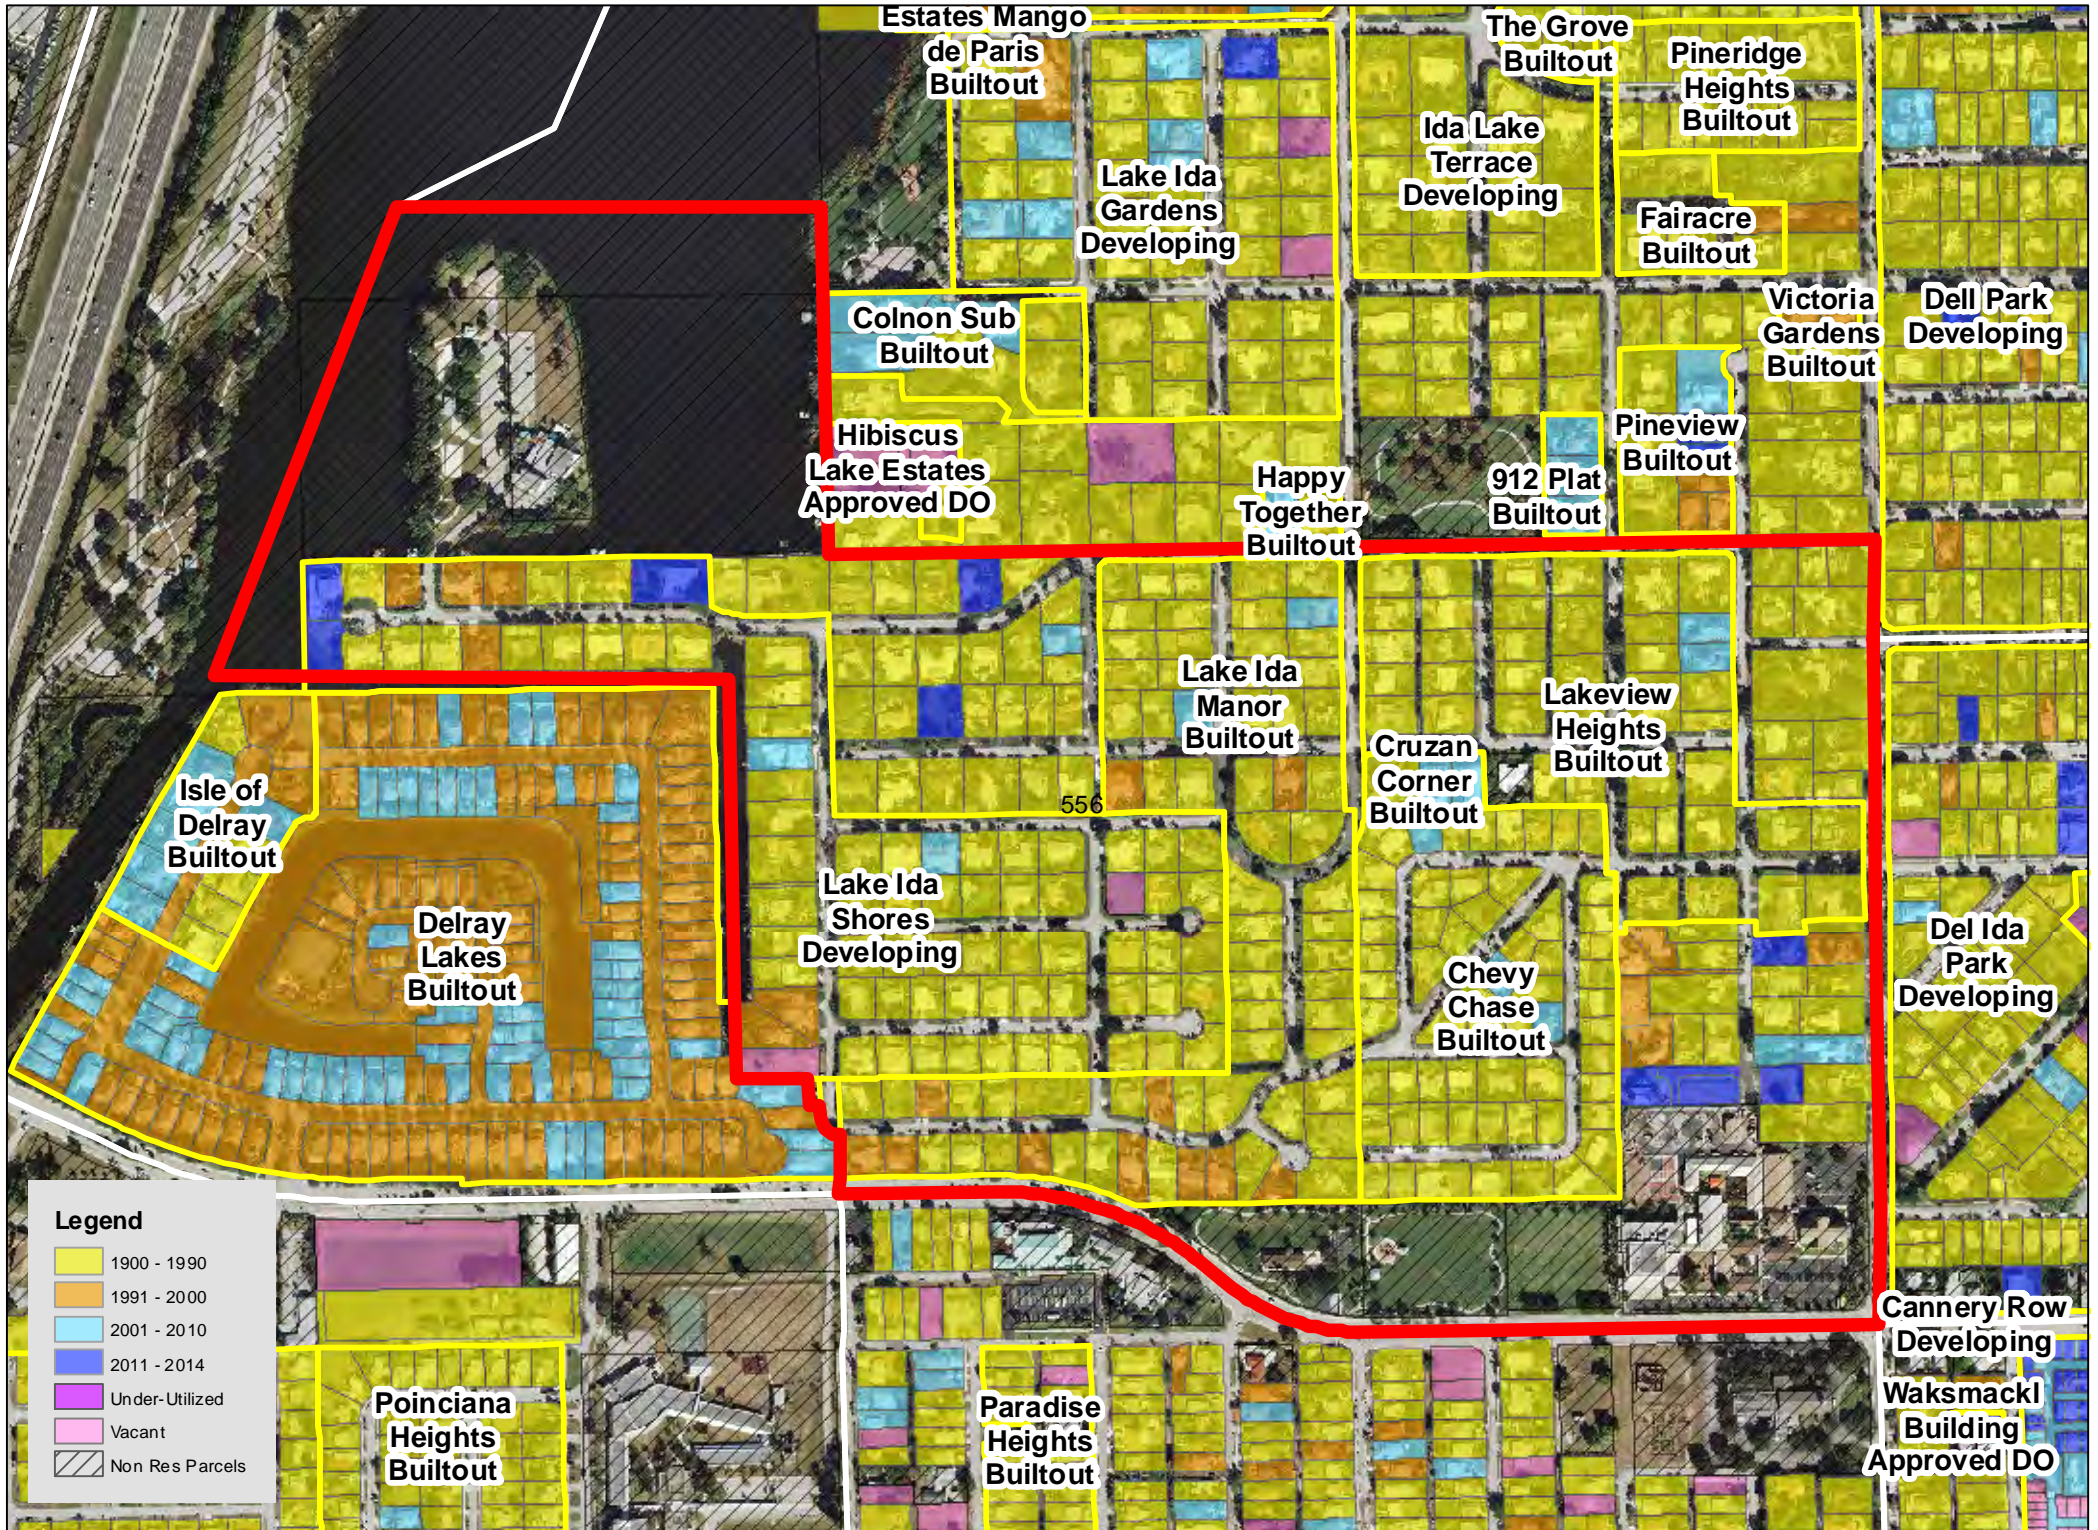

Legend

| | |
|------------|-----------------|
| Yellow | 1900 - 1990 |
| Orange | 1991 - 2000 |
| Light Blue | 2001 - 2010 |
| Dark Blue | 2011 - 2014 |
| Purple | Under-Utilized |
| Pink | Vacant |
| Hatched | Non Res Parcels |

TAZ 594

Patch Reef
Estates
Builtout

Millpond Timbercreek
Builtout

Legend

- 1900 - 1990
- 1991 - 2000
- 2001 - 2010
- 2011 - 2014
- Under-Utilized
- Vacant
- Non Res Parcels

Boca Raton
Bath & Tennis
Club Builtout

TAZ 640

TAZ 651

Boca Raton
Square
Buitout

TAZ 718

TAZ 744

TAZ 746

TAZ 747

TAZ 750