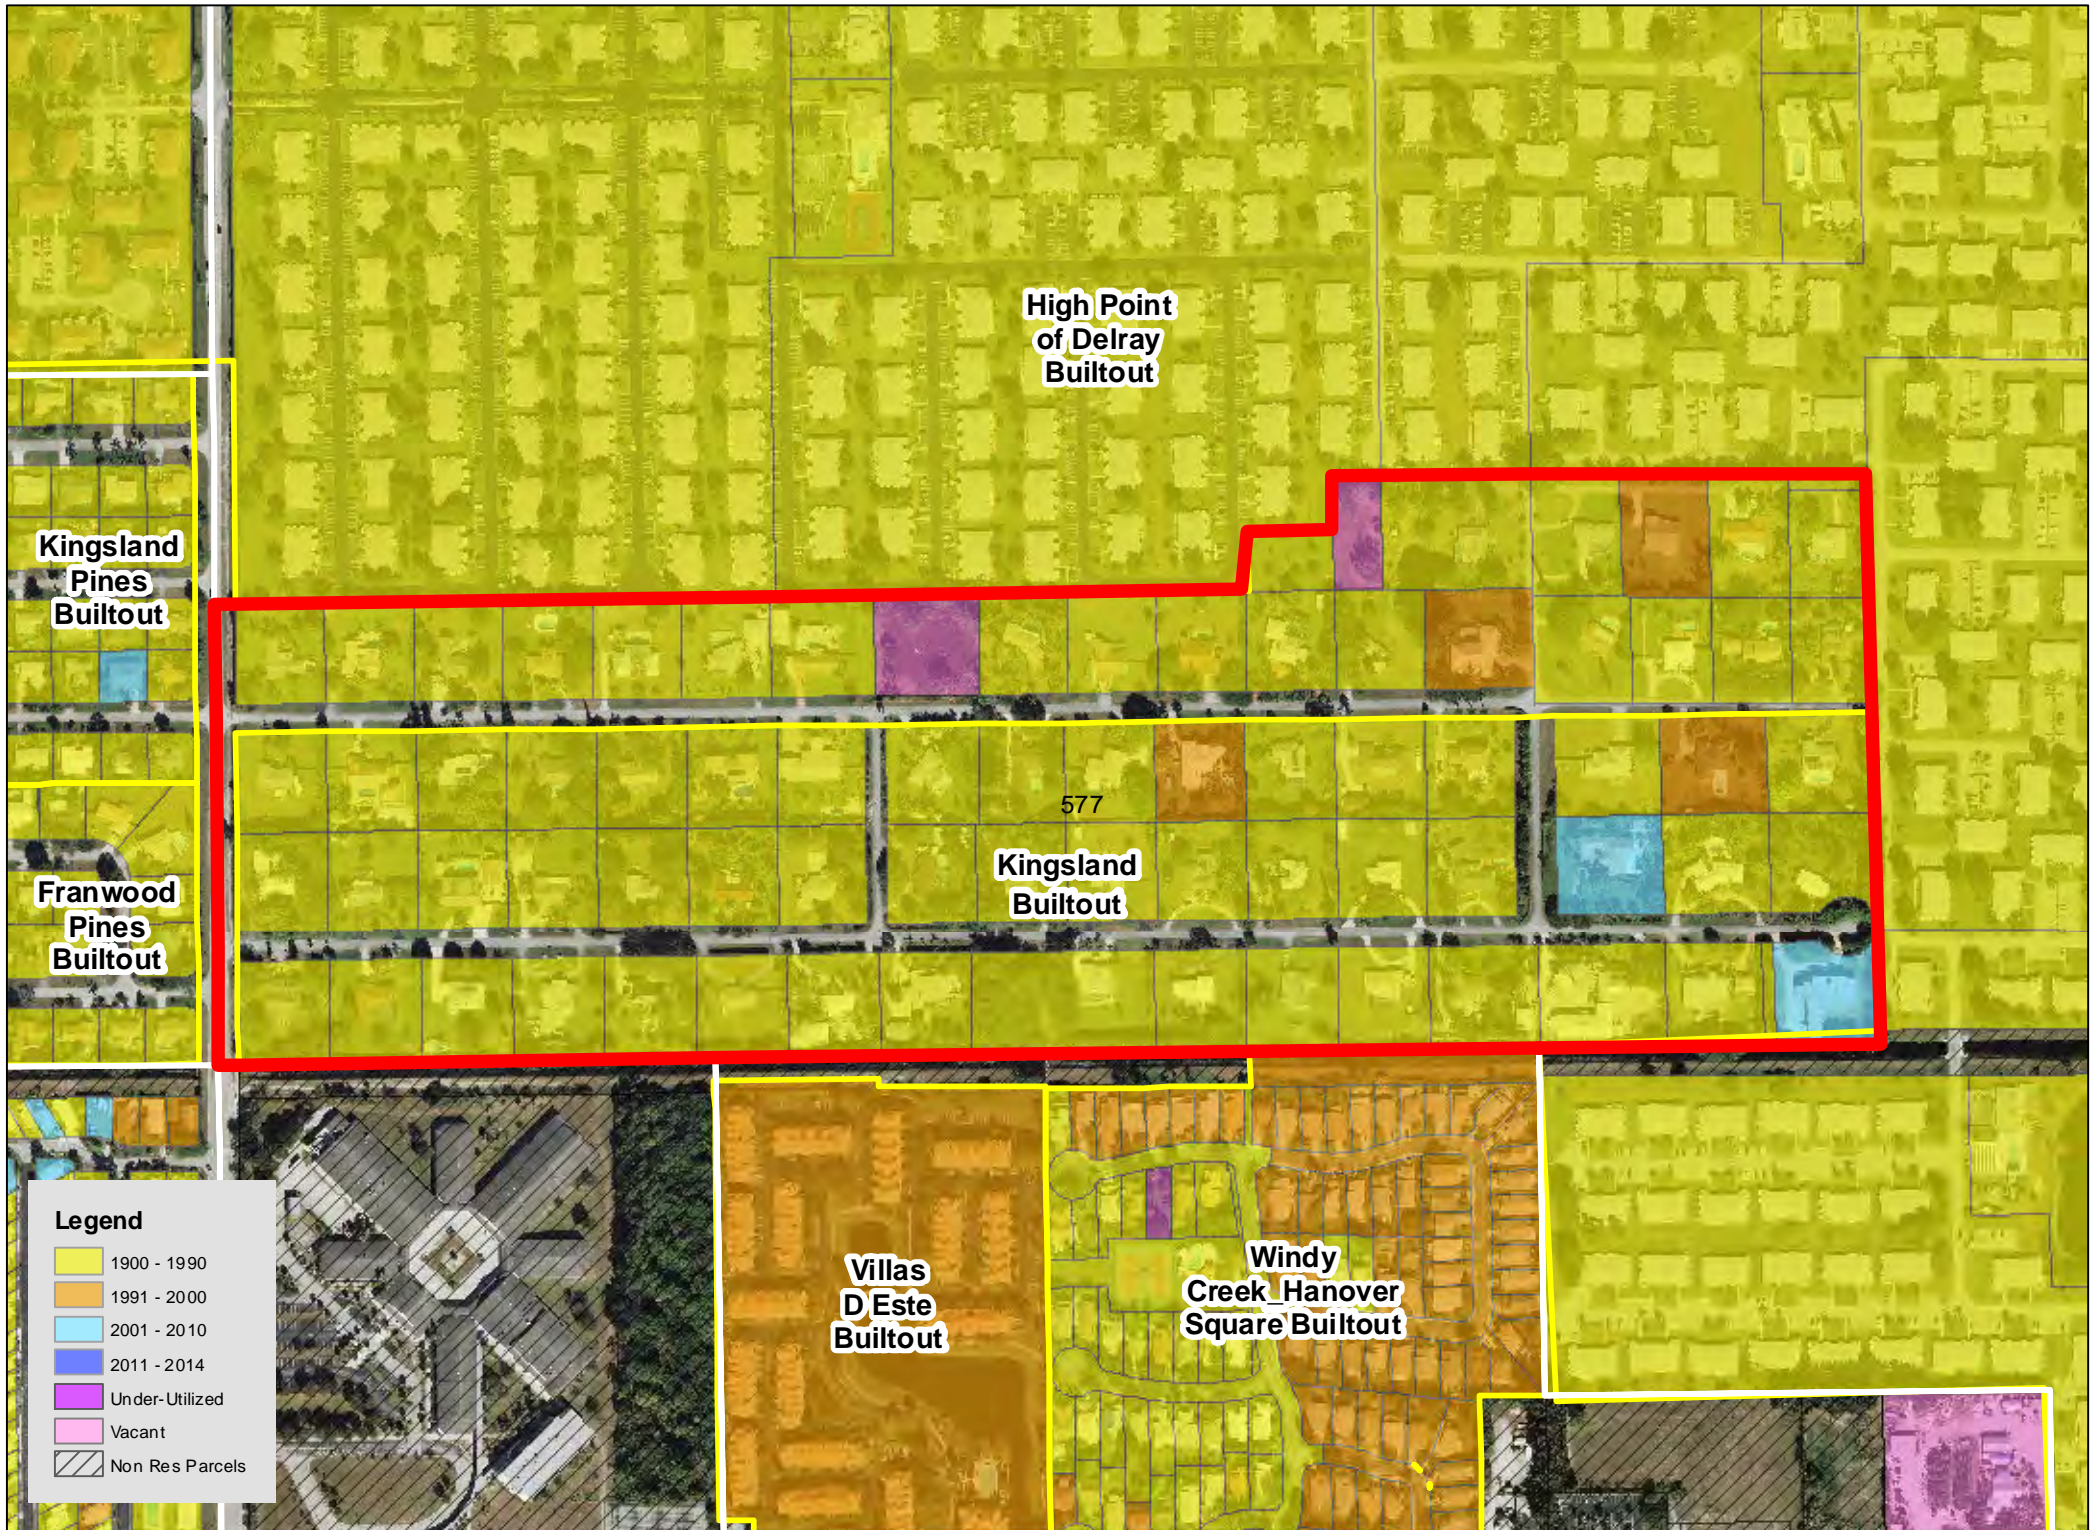

Legend

| | |
|------------|-----------------|
| Yellow | 1900 - 1990 |
| Orange | 1991 - 2000 |
| Light Blue | 2001 - 2010 |
| Dark Blue | 2011 - 2014 |
| Purple | Under-Utilized |
| Pink | Vacant |
| Hatched | Non Res Parcels |

TAZ 594

Patch Reef
Estates
Builtout

Millpond Timbercreek
Builtout

Legend

- 1900 - 1990
- 1991 - 2000
- 2001 - 2010
- 2011 - 2014
- Under-Utilized
- Vacant
- Non Res Parcels

Boca Raton
Bath & Tennis
Club Builtout

TAZ 640

TAZ 651

Boca Raton
Square
Buitout

TAZ 718

TAZ 744

TAZ 746

TAZ 747

TAZ 750