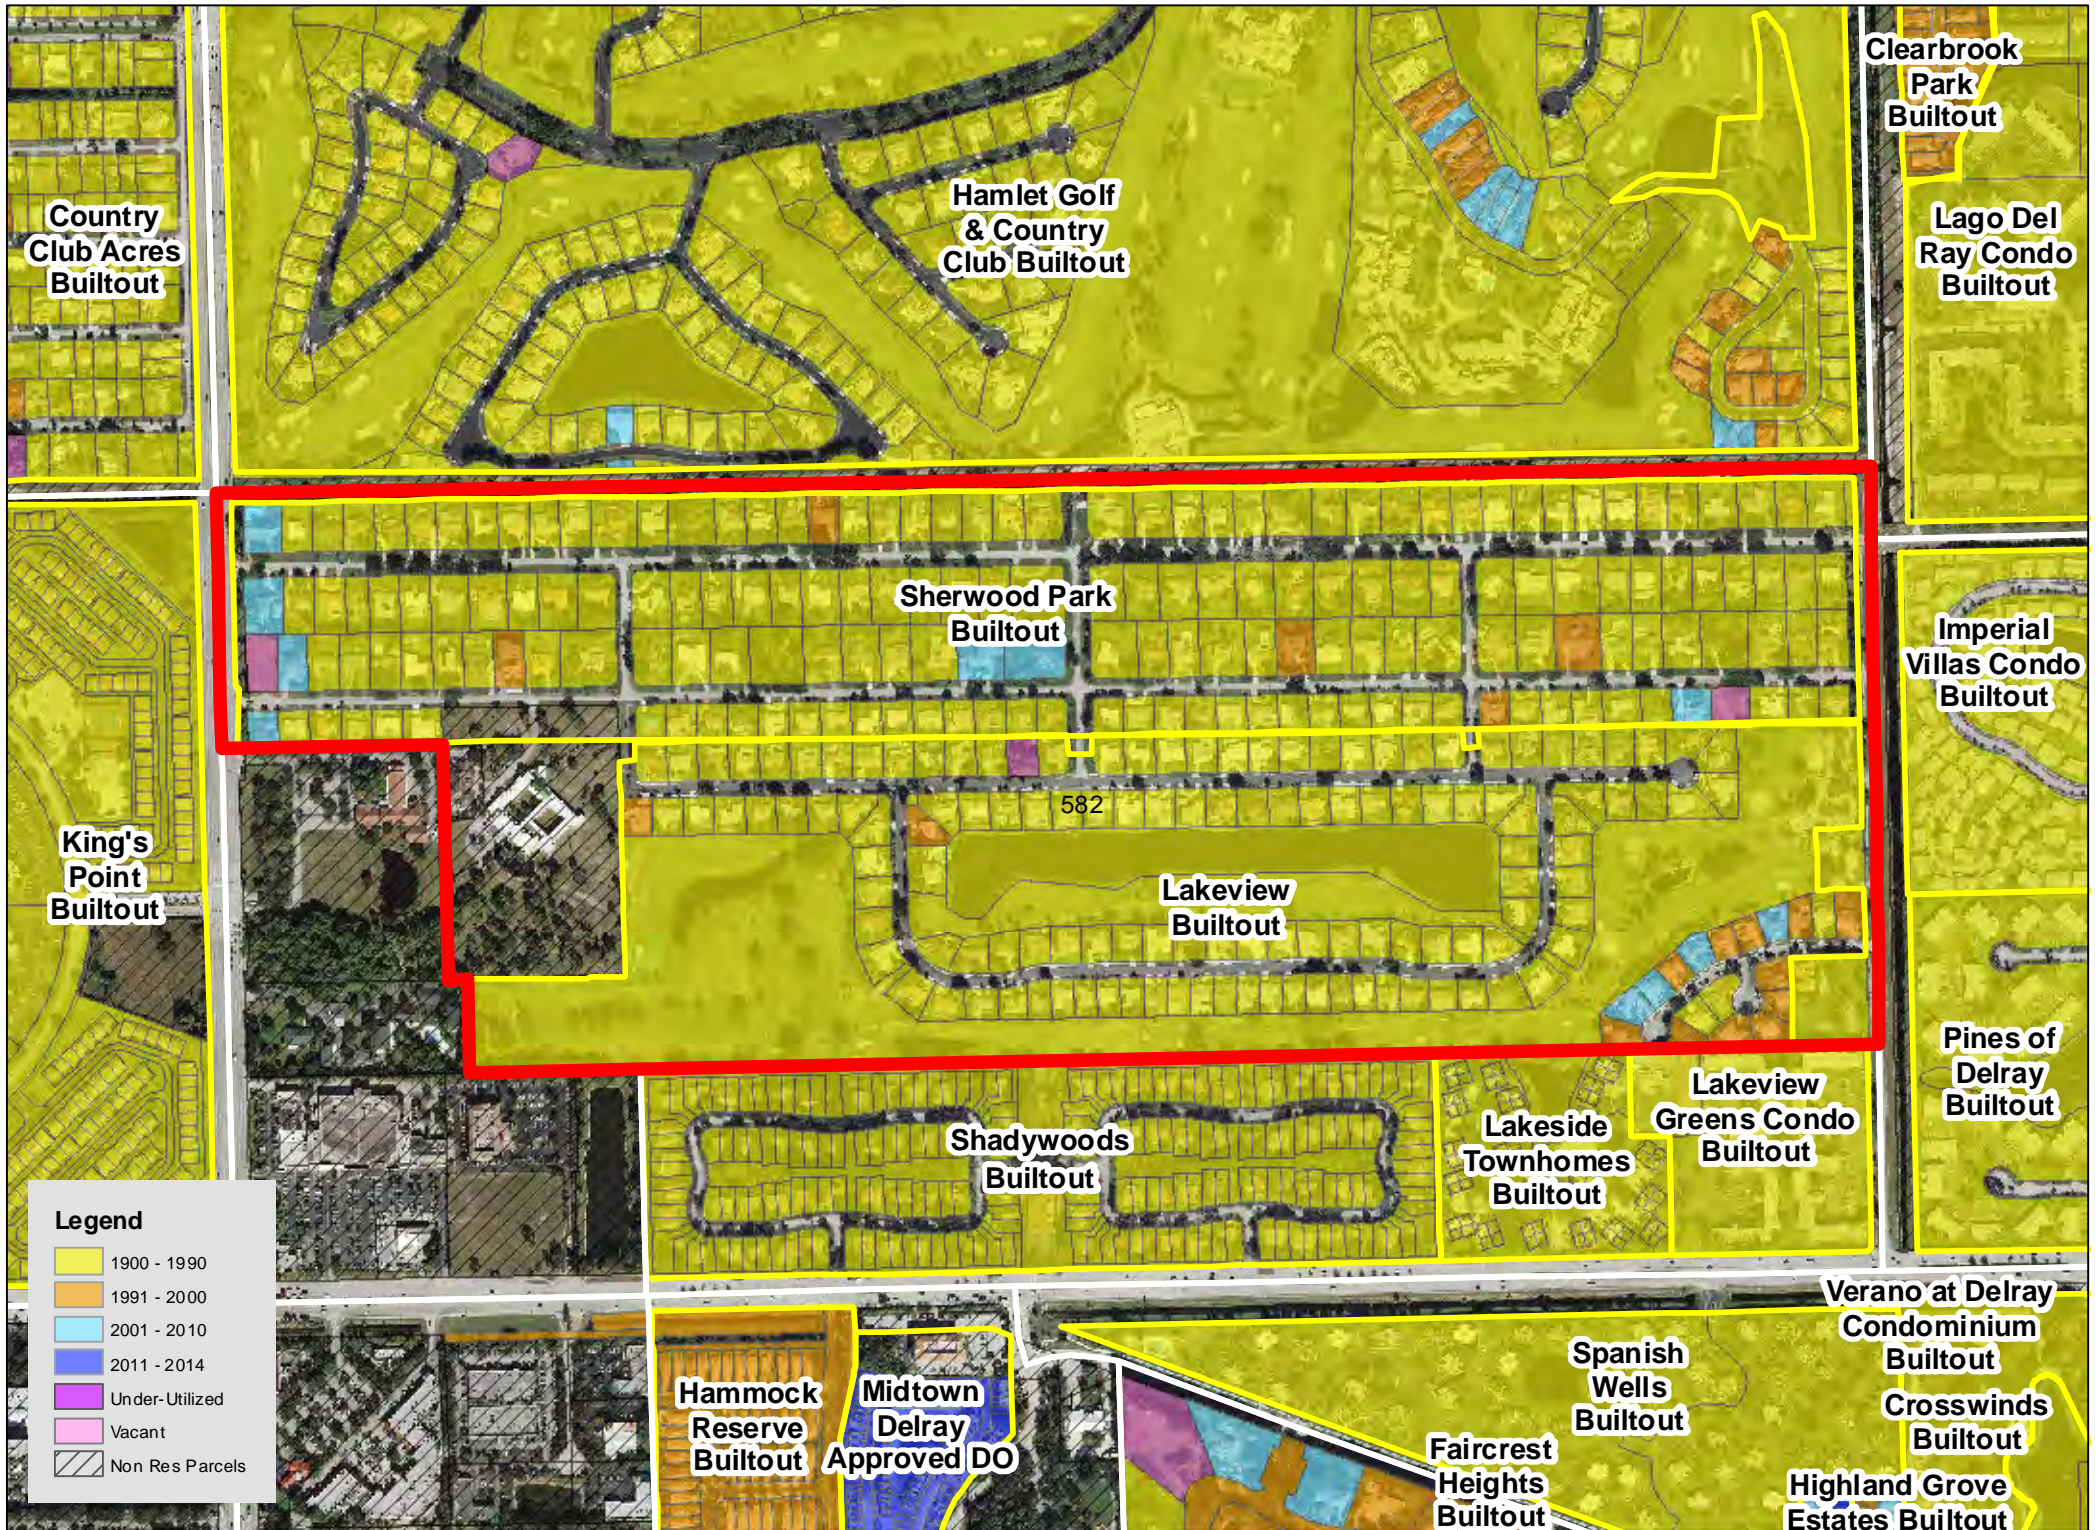

Legend

| | |
|------------|-----------------|
| Yellow | 1900 - 1990 |
| Orange | 1991 - 2000 |
| Light Blue | 2001 - 2010 |
| Dark Blue | 2011 - 2014 |
| Purple | Under-Utilized |
| Pink | Vacant |
| Hatched | Non Res Parcels |

TAZ 594

Patch Reef
Estates
Builtout

Millpond Timbercreek
Builtout

Legend

- 1900 - 1990
- 1991 - 2000
- 2001 - 2010
- 2011 - 2014
- Under-Utilized
- Vacant
- Non Res Parcels

Boca Raton
Bath & Tennis
Club Builtout

TAZ 640

TAZ 651

Boca Raton
Square
Buitout

TAZ 718

TAZ 744

TAZ 746

TAZ 747

TAZ 750