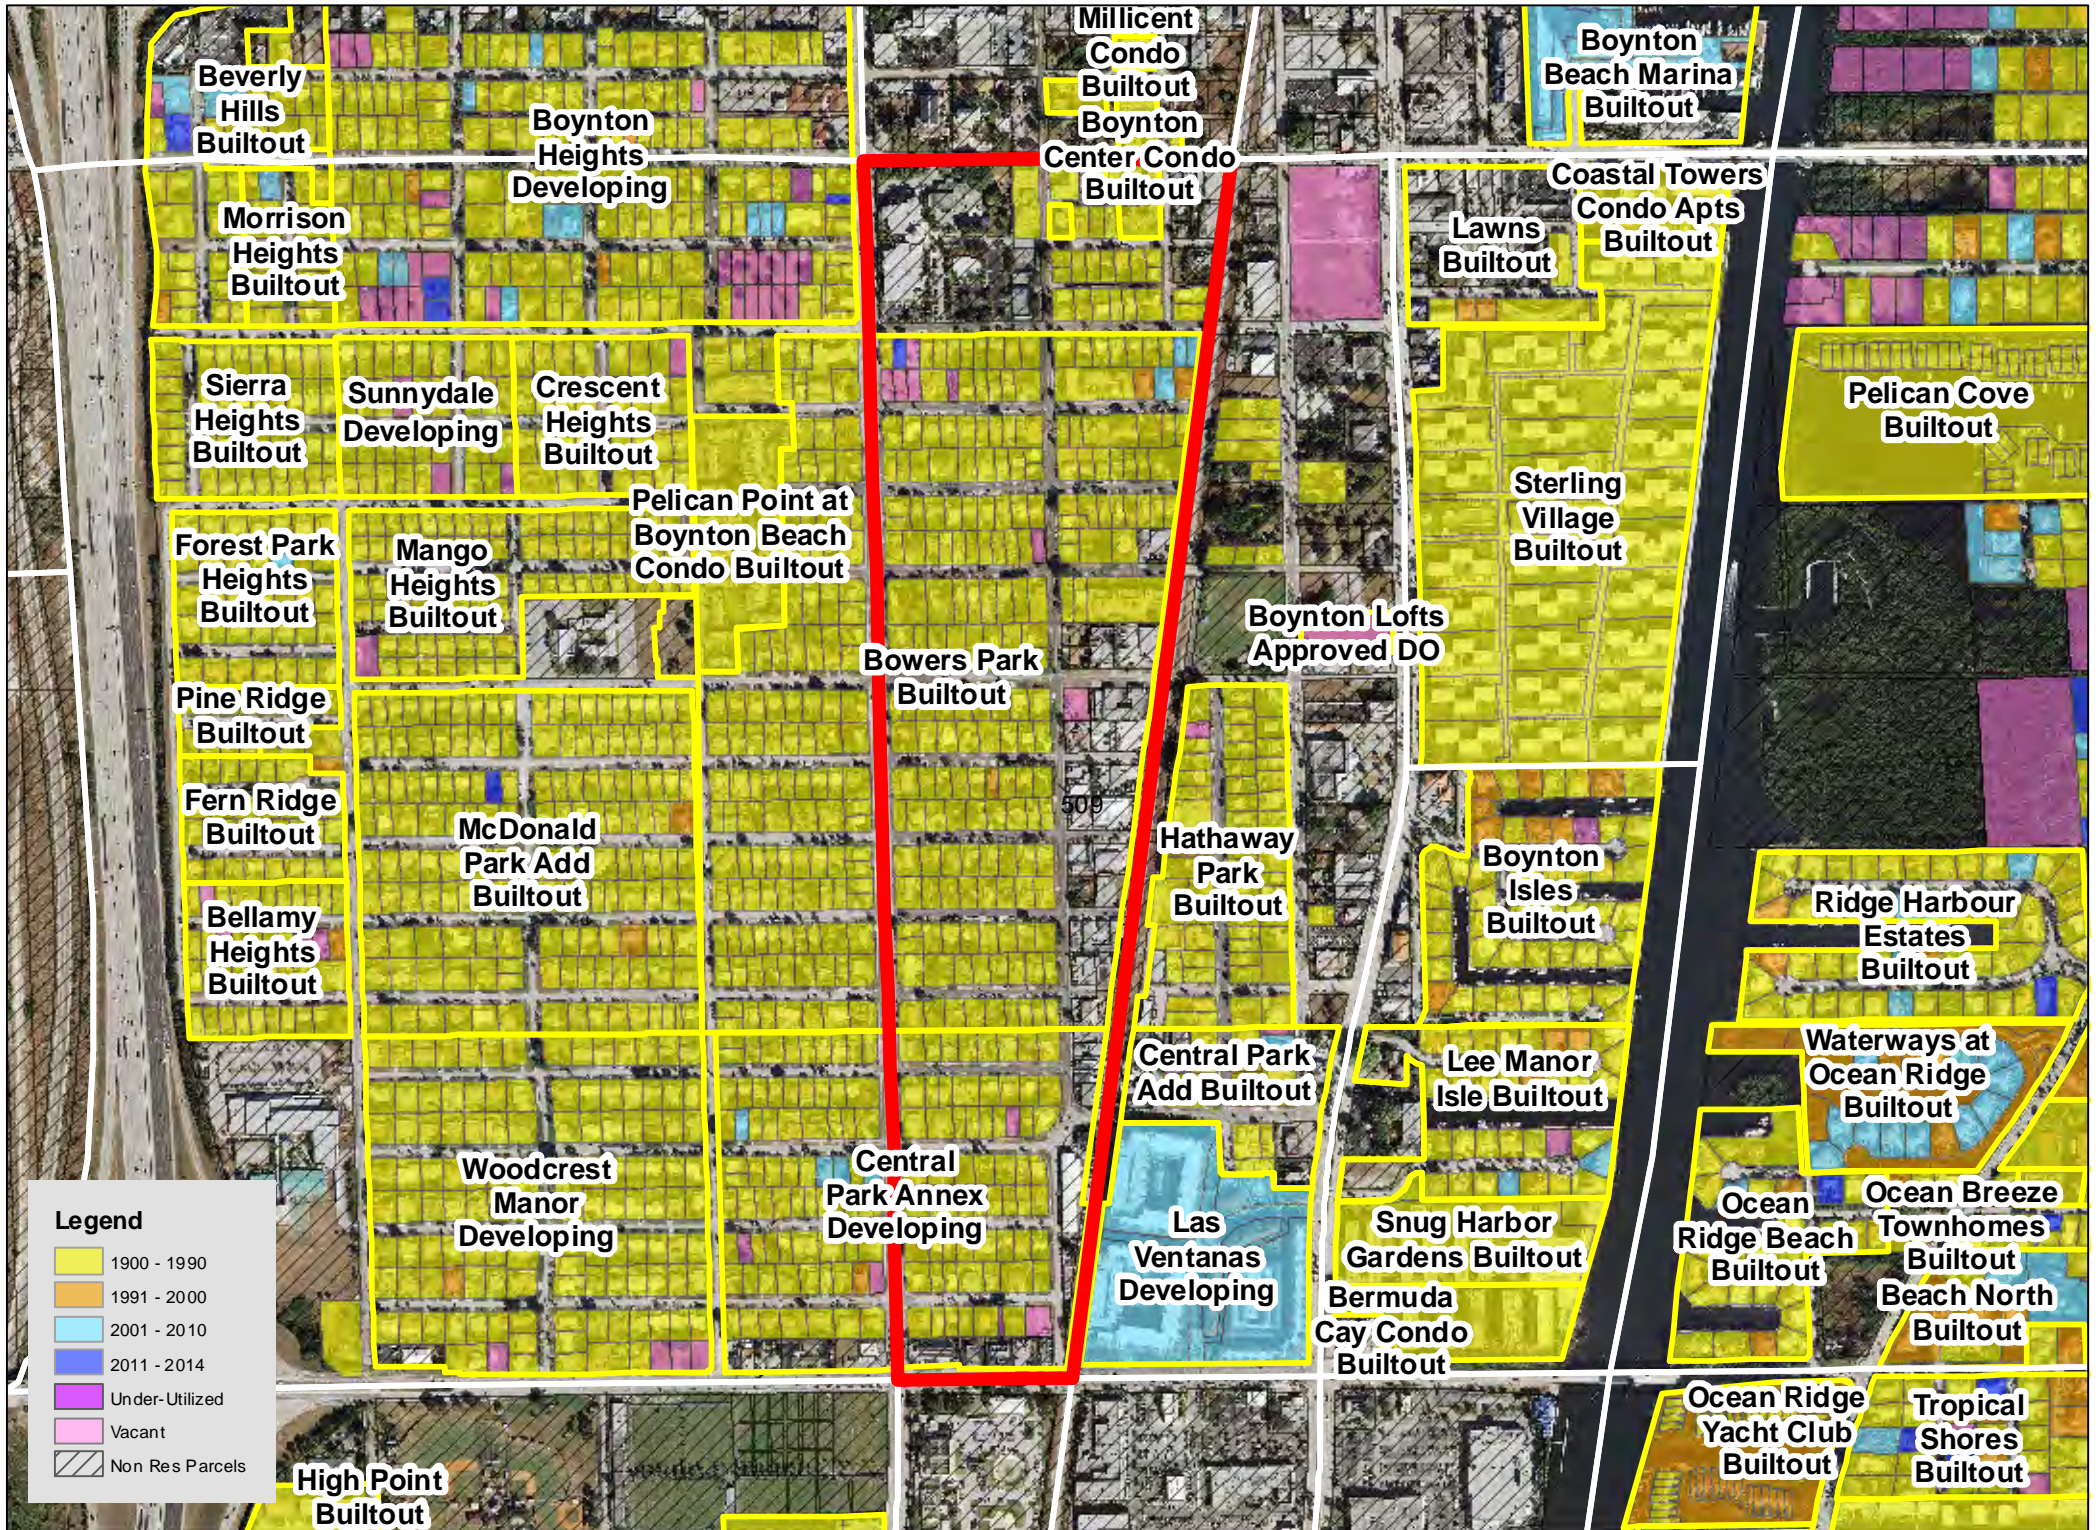

TAZ 402

TAZ 403

TAZ 407

TAZ 416

TAZ 453

TAZ 455

TAZ 480

TAZ 485

Legend

| | |
|------------|-----------------|
| Yellow | 1900 - 1990 |
| Orange | 1991 - 2000 |
| Light Blue | 2001 - 2010 |
| Dark Blue | 2011 - 2014 |
| Purple | Under-Utilized |
| Pink | Vacant |
| Hatched | Non Res Parcels |

TAZ 594

Patch Reef
Estates
Builtout

Millpond Timbercreek
Builtout

Legend

- 1900 - 1990
- 1991 - 2000
- 2001 - 2010
- 2011 - 2014
- Under-Utilized
- Vacant
- Non Res Parcels

Boca Raton
Bath & Tennis
Club Builtout

TAZ 640

TAZ 651

Boca Raton
Square
Buitout

TAZ 718

TAZ 744

TAZ 746

TAZ 747

TAZ 750