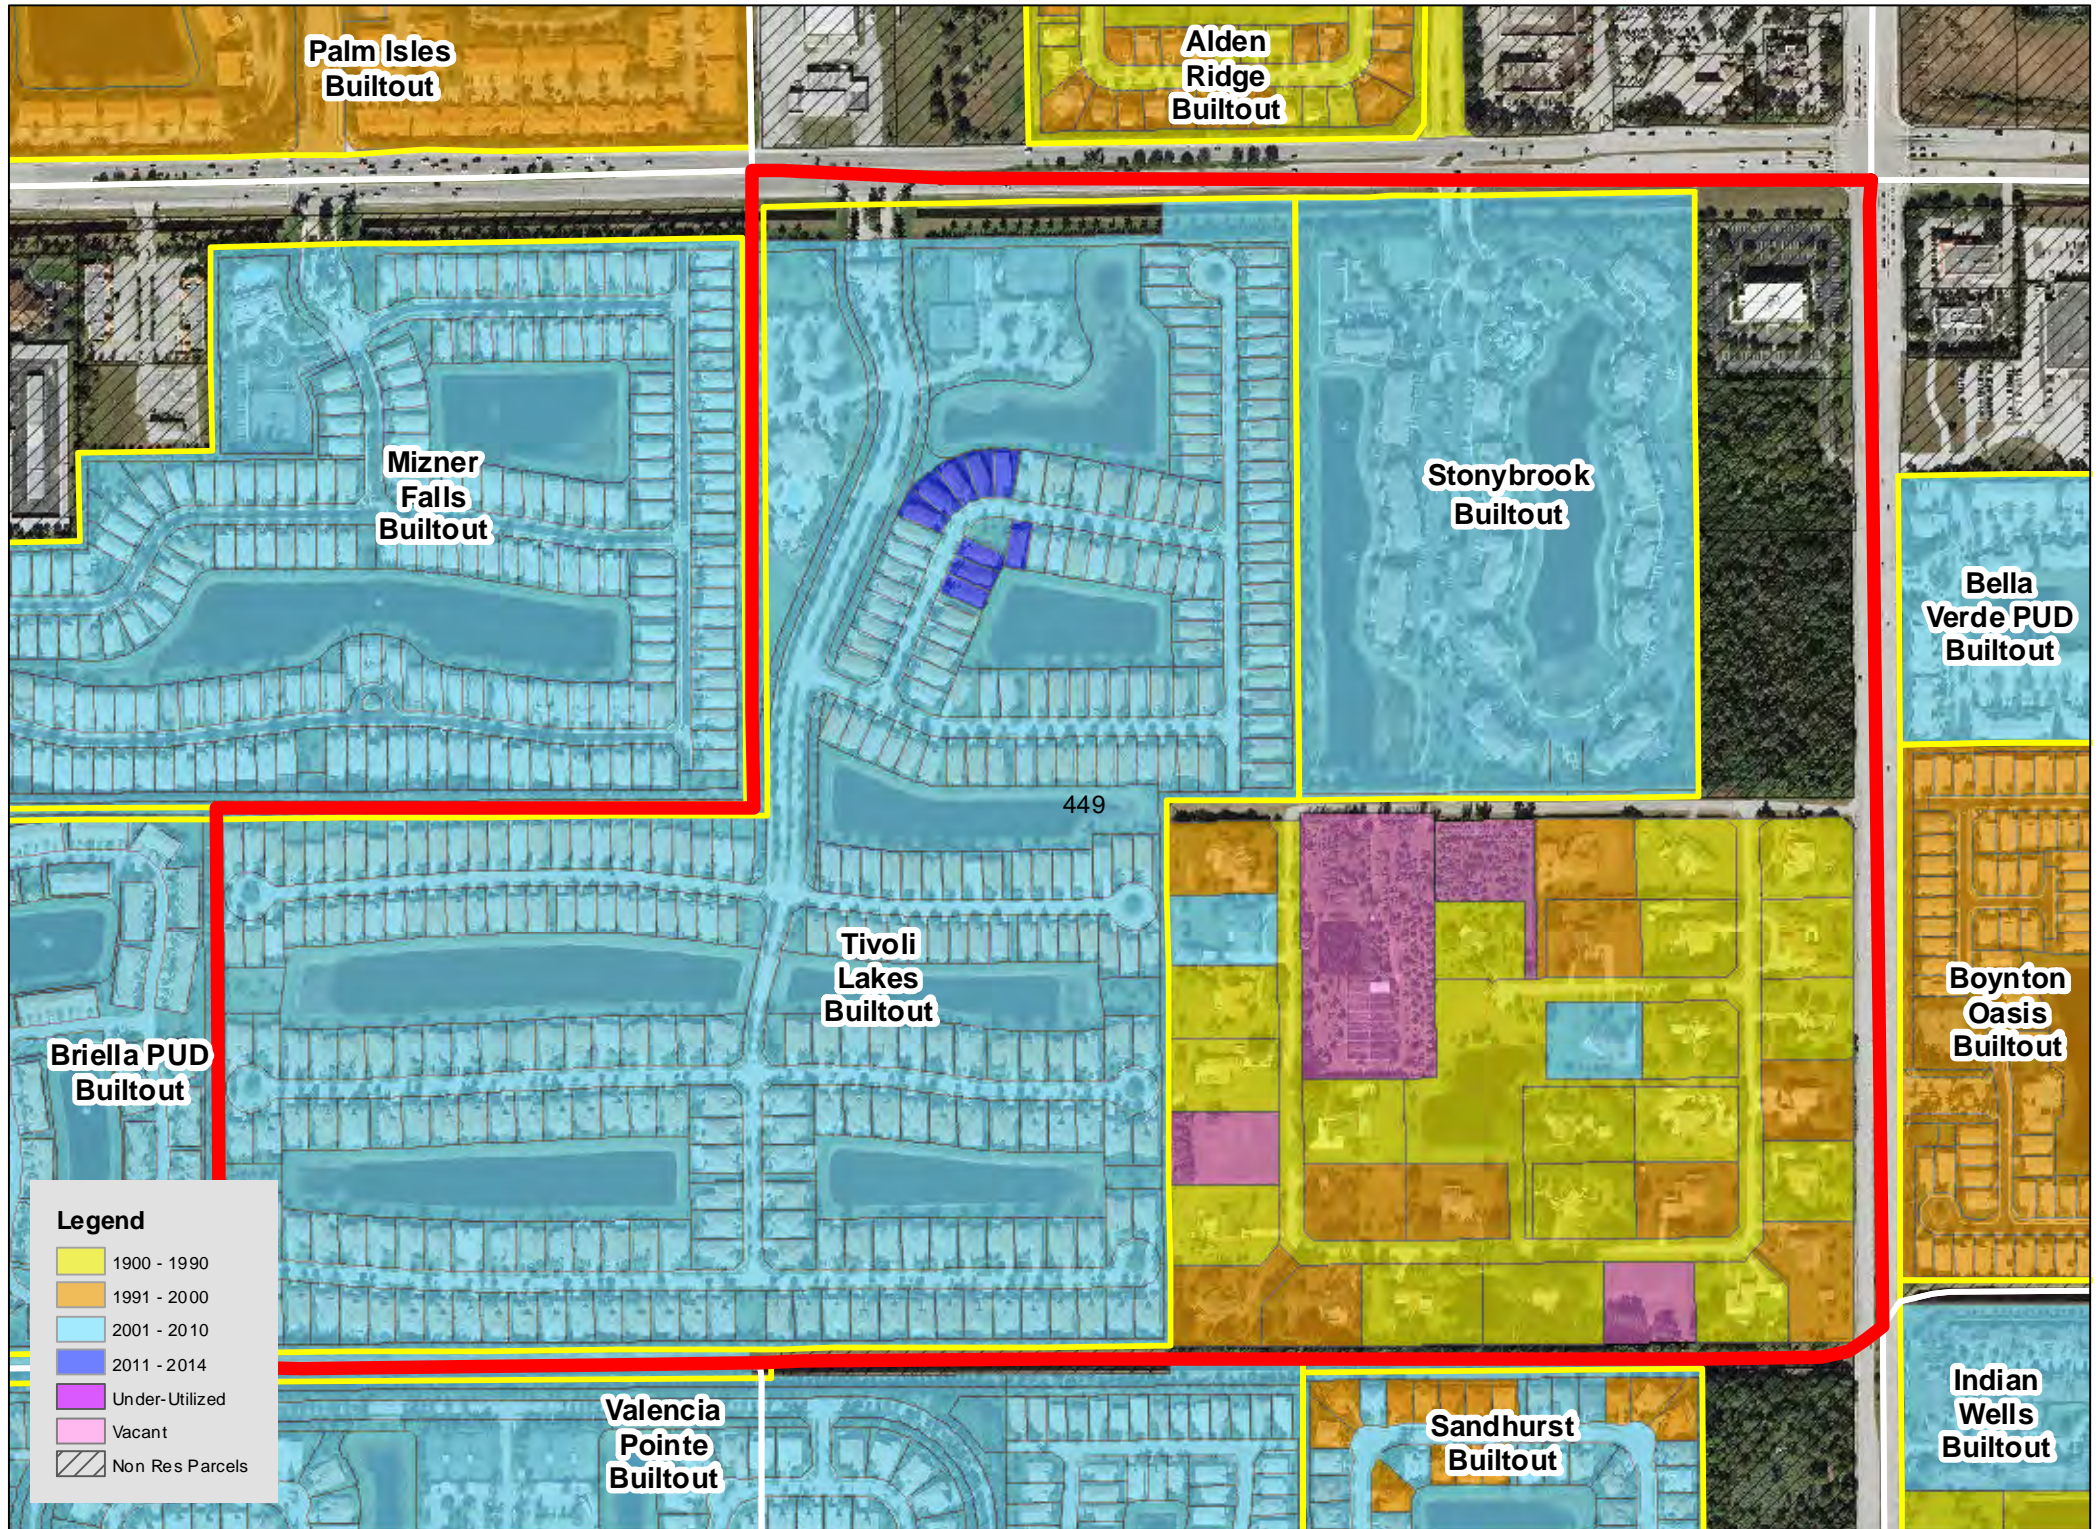

TAZ 402

TAZ 403

TAZ 407

TAZ 416

TAZ 453

TAZ 455

TAZ 480

TAZ 485

Legend

| | |
|------------|-----------------|
| Yellow | 1900 - 1990 |
| Orange | 1991 - 2000 |
| Light Blue | 2001 - 2010 |
| Dark Blue | 2011 - 2014 |
| Purple | Under-Utilized |
| Pink | Vacant |
| Hatched | Non Res Parcels |

TAZ 594

Patch Reef
Estates
Builtout

Millpond Timbercreek
Builtout

Legend

- 1900 - 1990
- 1991 - 2000
- 2001 - 2010
- 2011 - 2014
- Under-Utilized
- Vacant
- Non Res Parcels

Boca Raton
Bath & Tennis
Club Builtout

TAZ 640

TAZ 651

Boca Raton
Square
Buitout

TAZ 718

TAZ 744

TAZ 746

TAZ 747

TAZ 750