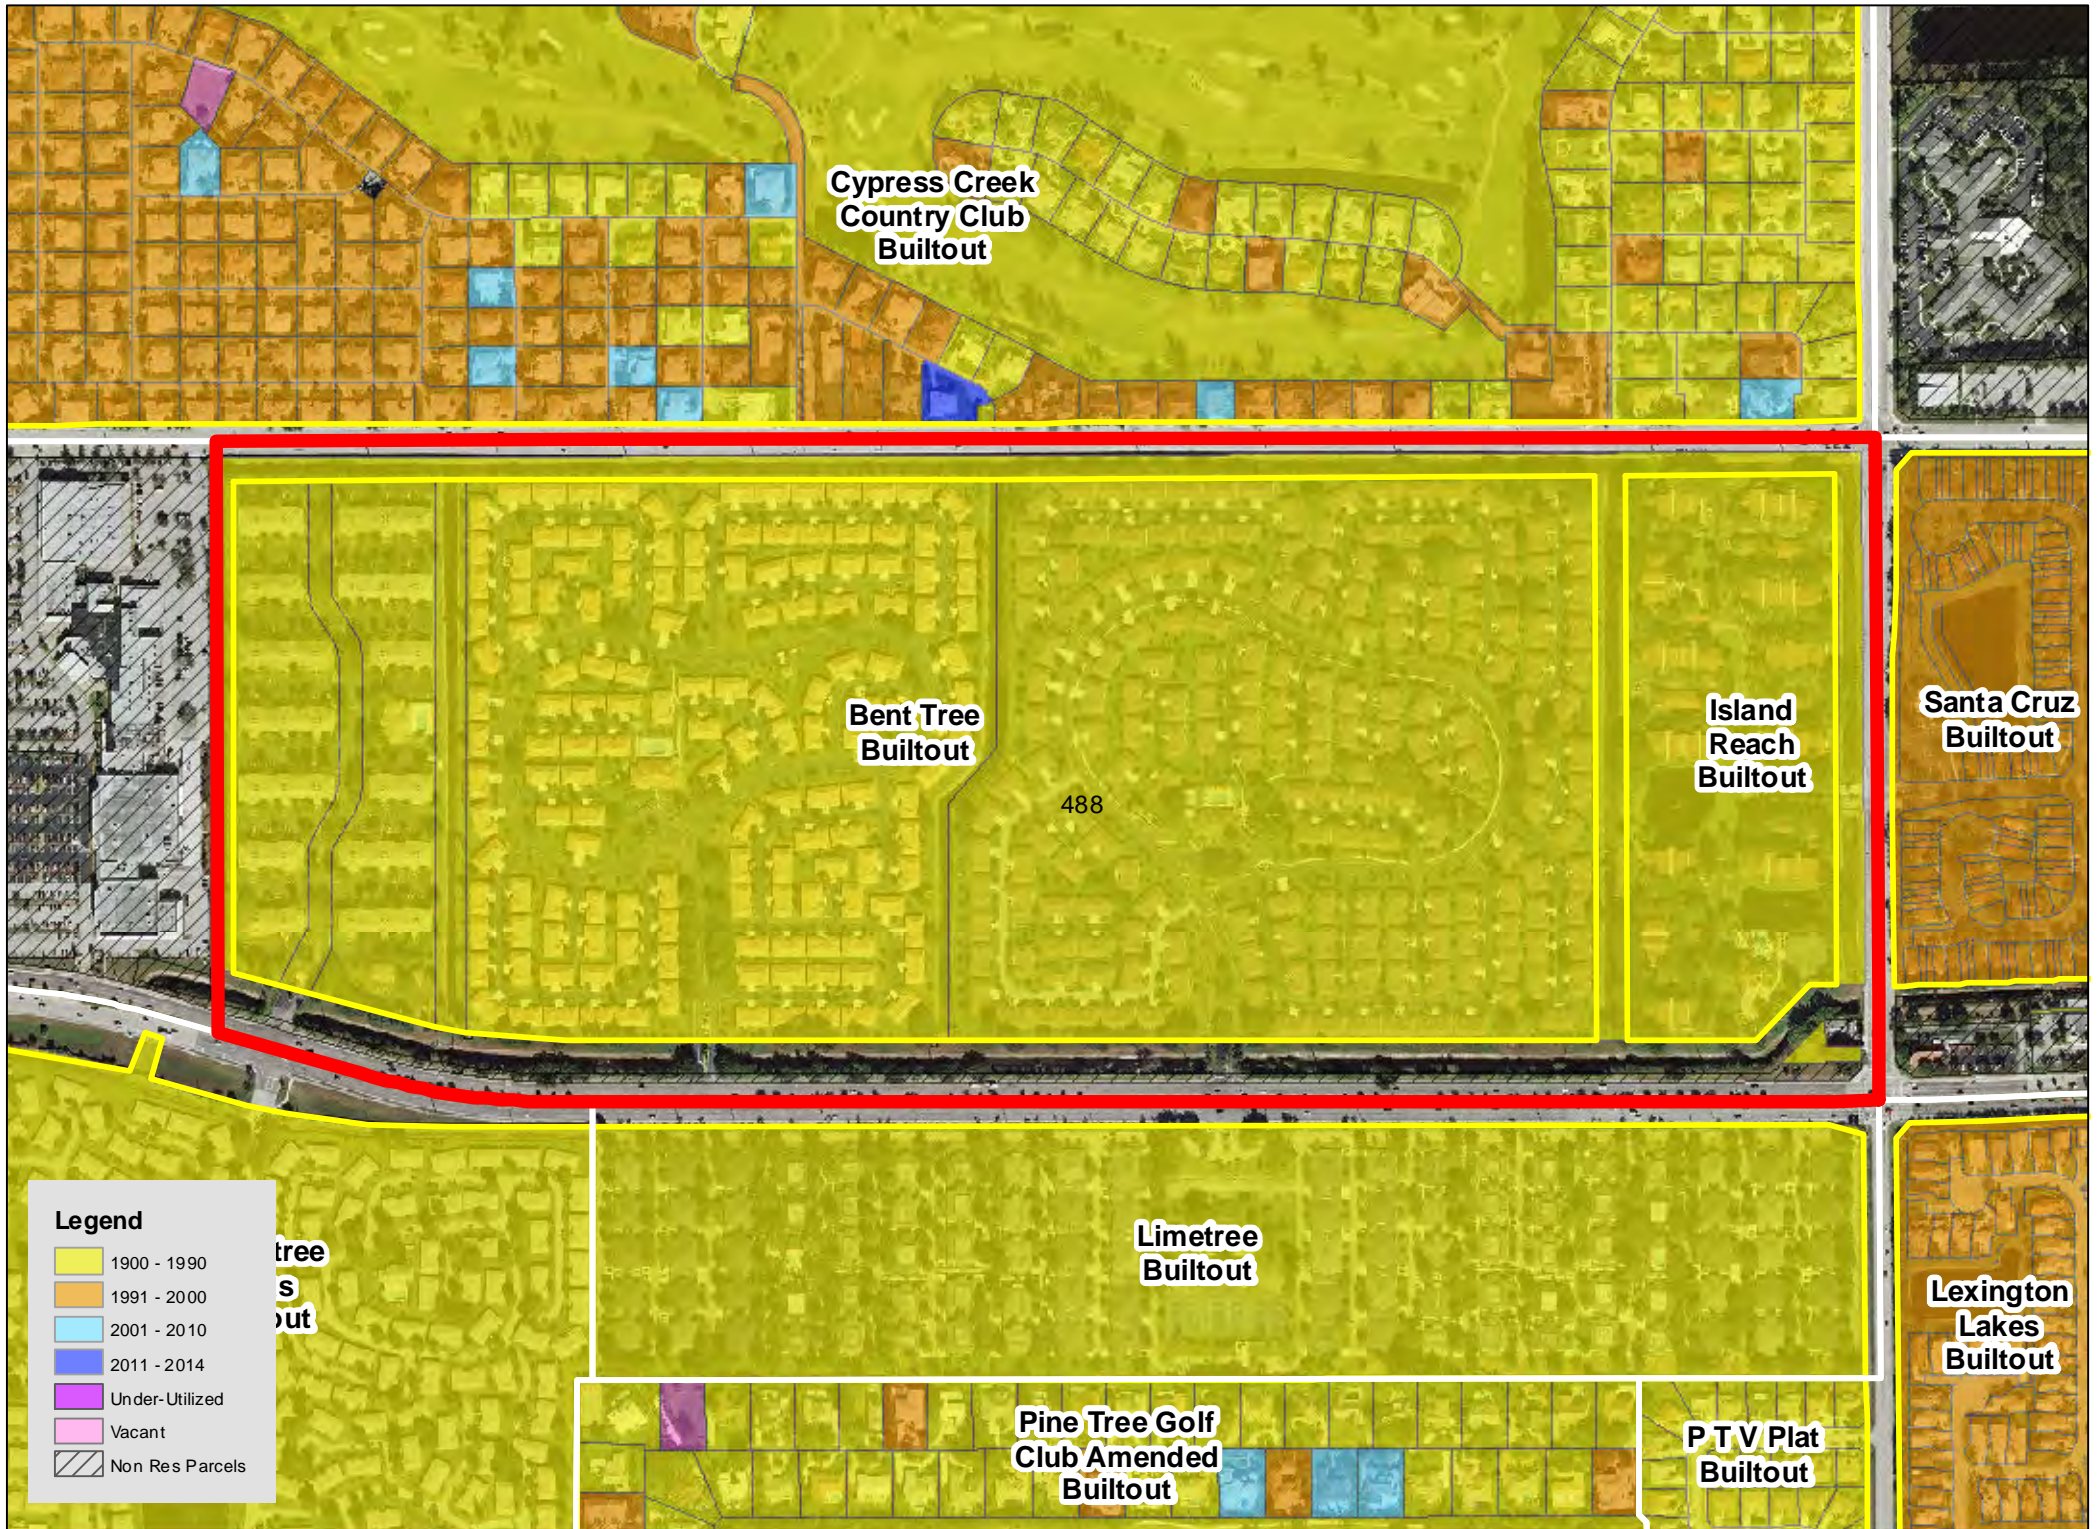

TAZ 402

TAZ 403

TAZ 407

TAZ 416

TAZ 453

TAZ 455

TAZ 480

TAZ 485

Legend

| | |
|------------|-----------------|
| Yellow | 1900 - 1990 |
| Orange | 1991 - 2000 |
| Light Blue | 2001 - 2010 |
| Dark Blue | 2011 - 2014 |
| Purple | Under-Utilized |
| Pink | Vacant |
| Hatched | Non Res Parcels |

TAZ 594

Patch Reef
Estates
Builtout

Millpond Timbercreek
Builtout

Legend

- 1900 - 1990
- 1991 - 2000
- 2001 - 2010
- 2011 - 2014
- Under-Utilized
- Vacant
- Non Res Parcels

Boca Raton
Bath & Tennis
Club Builtout

TAZ 640

TAZ 651

Boca Raton
Square
Buitout

TAZ 718

TAZ 744

TAZ 746

TAZ 747

TAZ 750