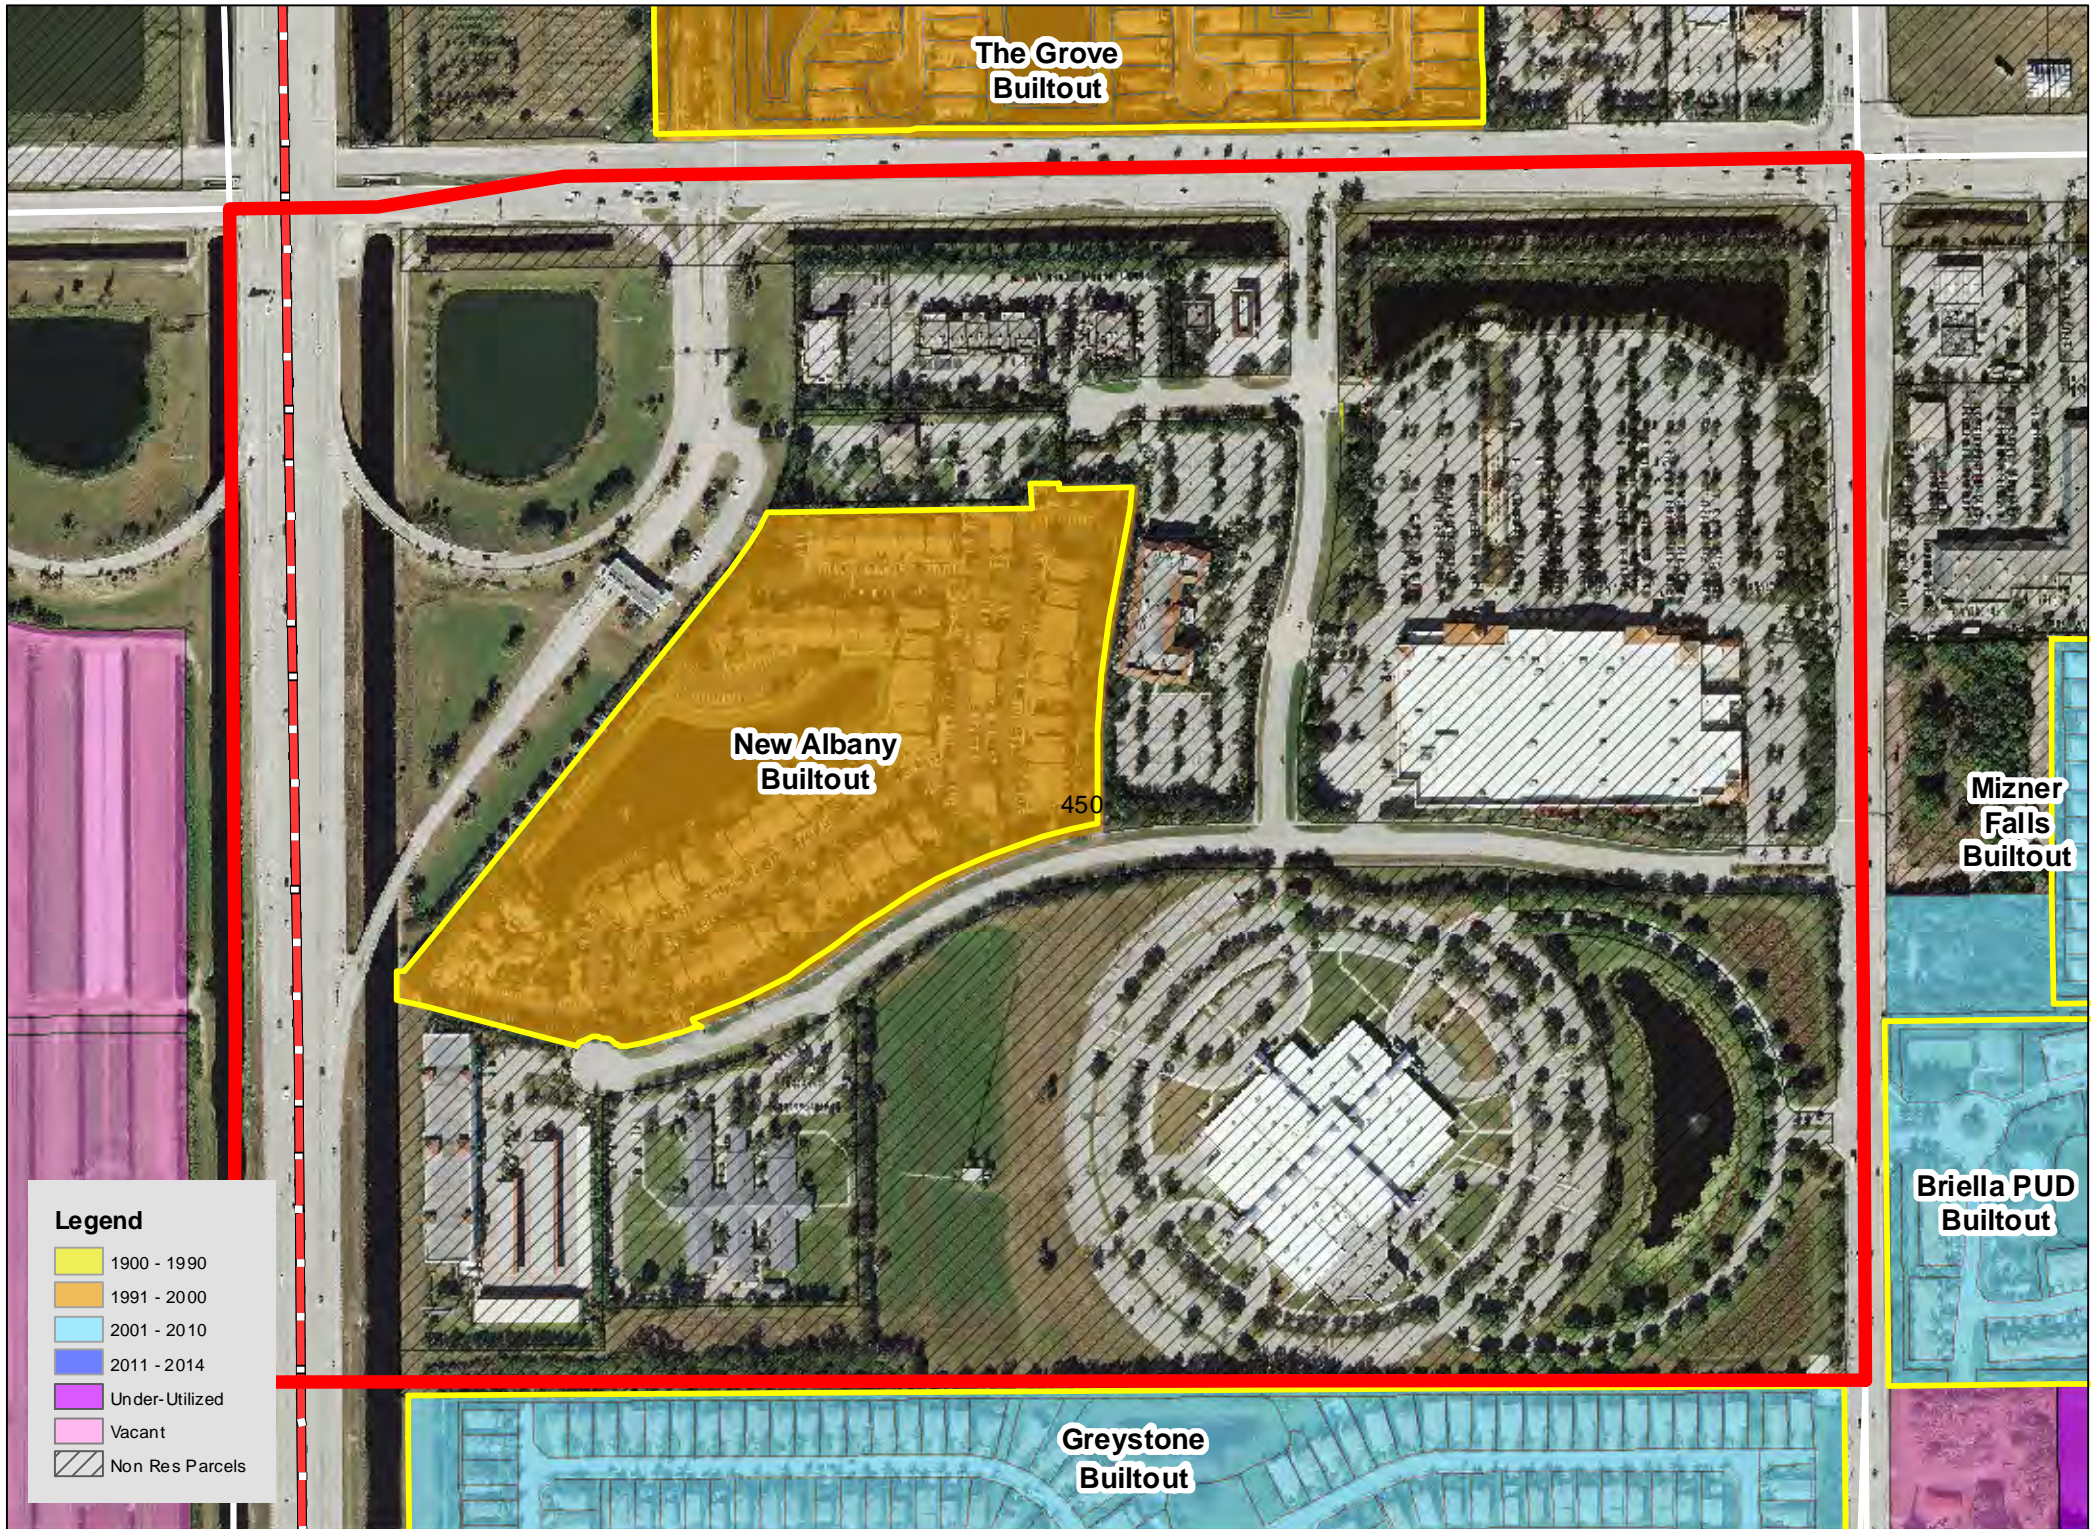

TAZ 402

TAZ 403

TAZ 407

TAZ 416

TAZ 453

TAZ 455

TAZ 480

TAZ 485

Legend

| | |
|------------|-----------------|
| Yellow | 1900 - 1990 |
| Orange | 1991 - 2000 |
| Light Blue | 2001 - 2010 |
| Dark Blue | 2011 - 2014 |
| Purple | Under-Utilized |
| Pink | Vacant |
| Hatched | Non Res Parcels |

TAZ 594

Patch Reef
Estates
Builtout

Millpond Timbercreek
Builtout

Legend

- 1900 - 1990
- 1991 - 2000
- 2001 - 2010
- 2011 - 2014
- Under-Utilized
- Vacant
- Non Res Parcels

Boca Raton
Bath & Tennis
Club Builtout

TAZ 640

TAZ 651

Boca Raton
Square
Buitout

TAZ 718

TAZ 744

TAZ 746

TAZ 747

TAZ 750