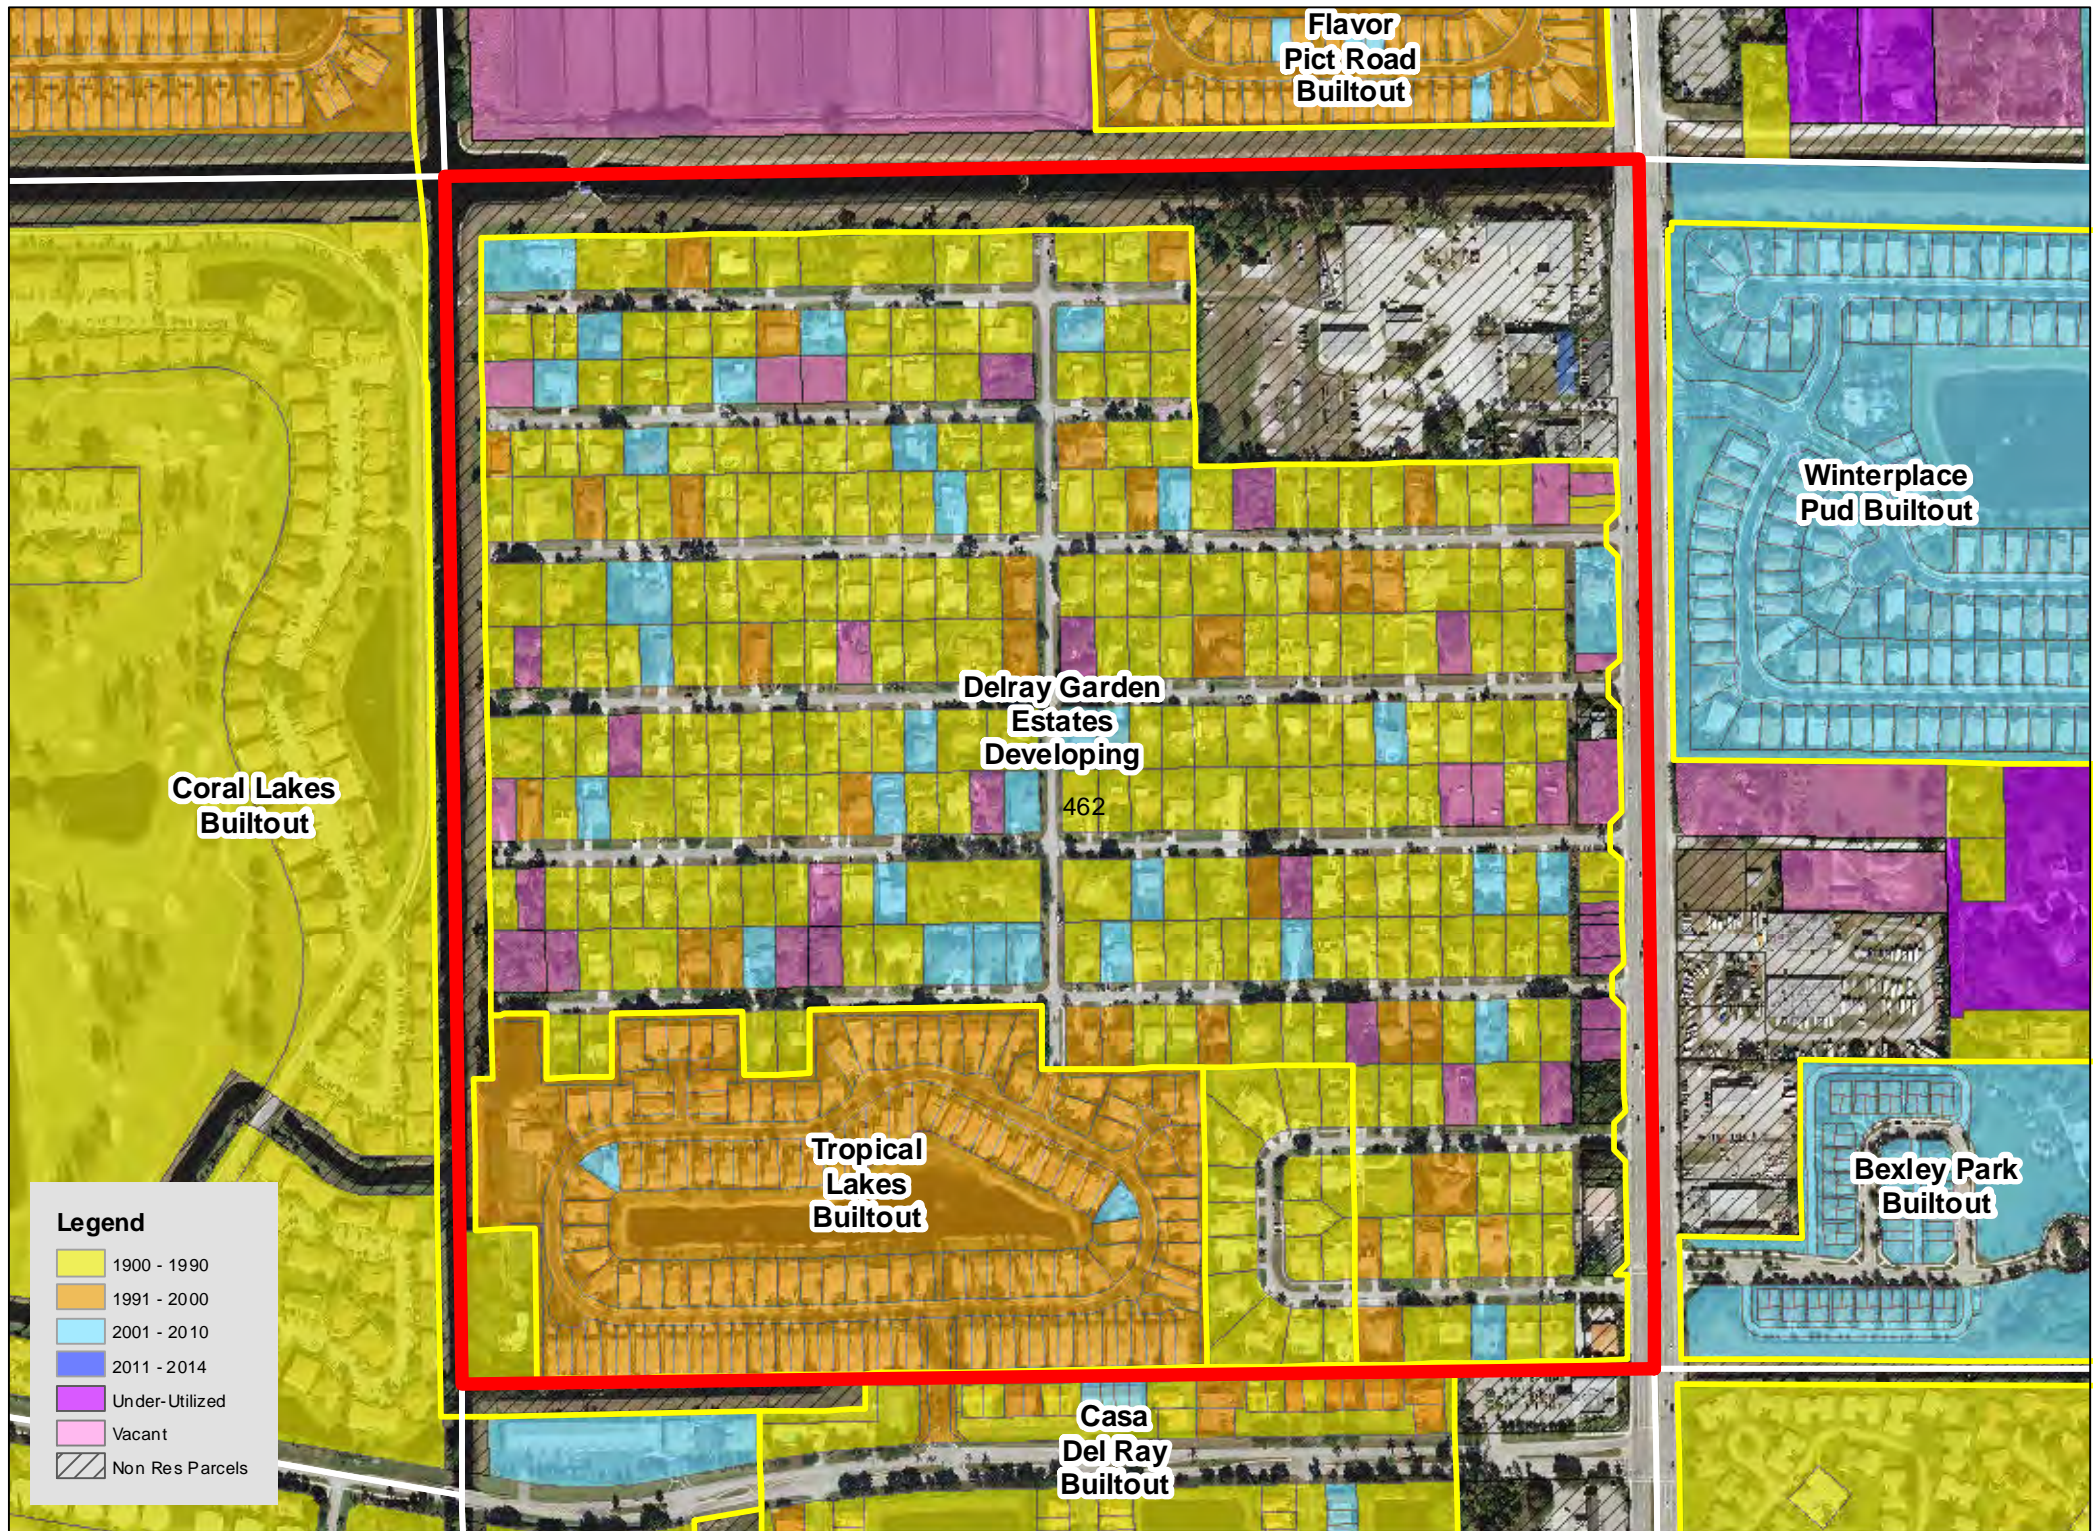

TAZ 402

TAZ 403

TAZ 407

TAZ 416

TAZ 453

TAZ 455

TAZ 480

TAZ 485

Legend

| | |
|------------|-----------------|
| Yellow | 1900 - 1990 |
| Orange | 1991 - 2000 |
| Light Blue | 2001 - 2010 |
| Dark Blue | 2011 - 2014 |
| Purple | Under-Utilized |
| Pink | Vacant |
| Hatched | Non Res Parcels |

TAZ 594

Patch Reef
Estates
Builtout

Millpond Timbercreek
Builtout

Legend

- 1900 - 1990
- 1991 - 2000
- 2001 - 2010
- 2011 - 2014
- Under-Utilized
- Vacant
- Non Res Parcels

Boca Raton
Bath & Tennis
Club Builtout

TAZ 640

TAZ 651

Boca Raton
Square
Buitout

TAZ 718

TAZ 744

TAZ 746

TAZ 747

TAZ 750