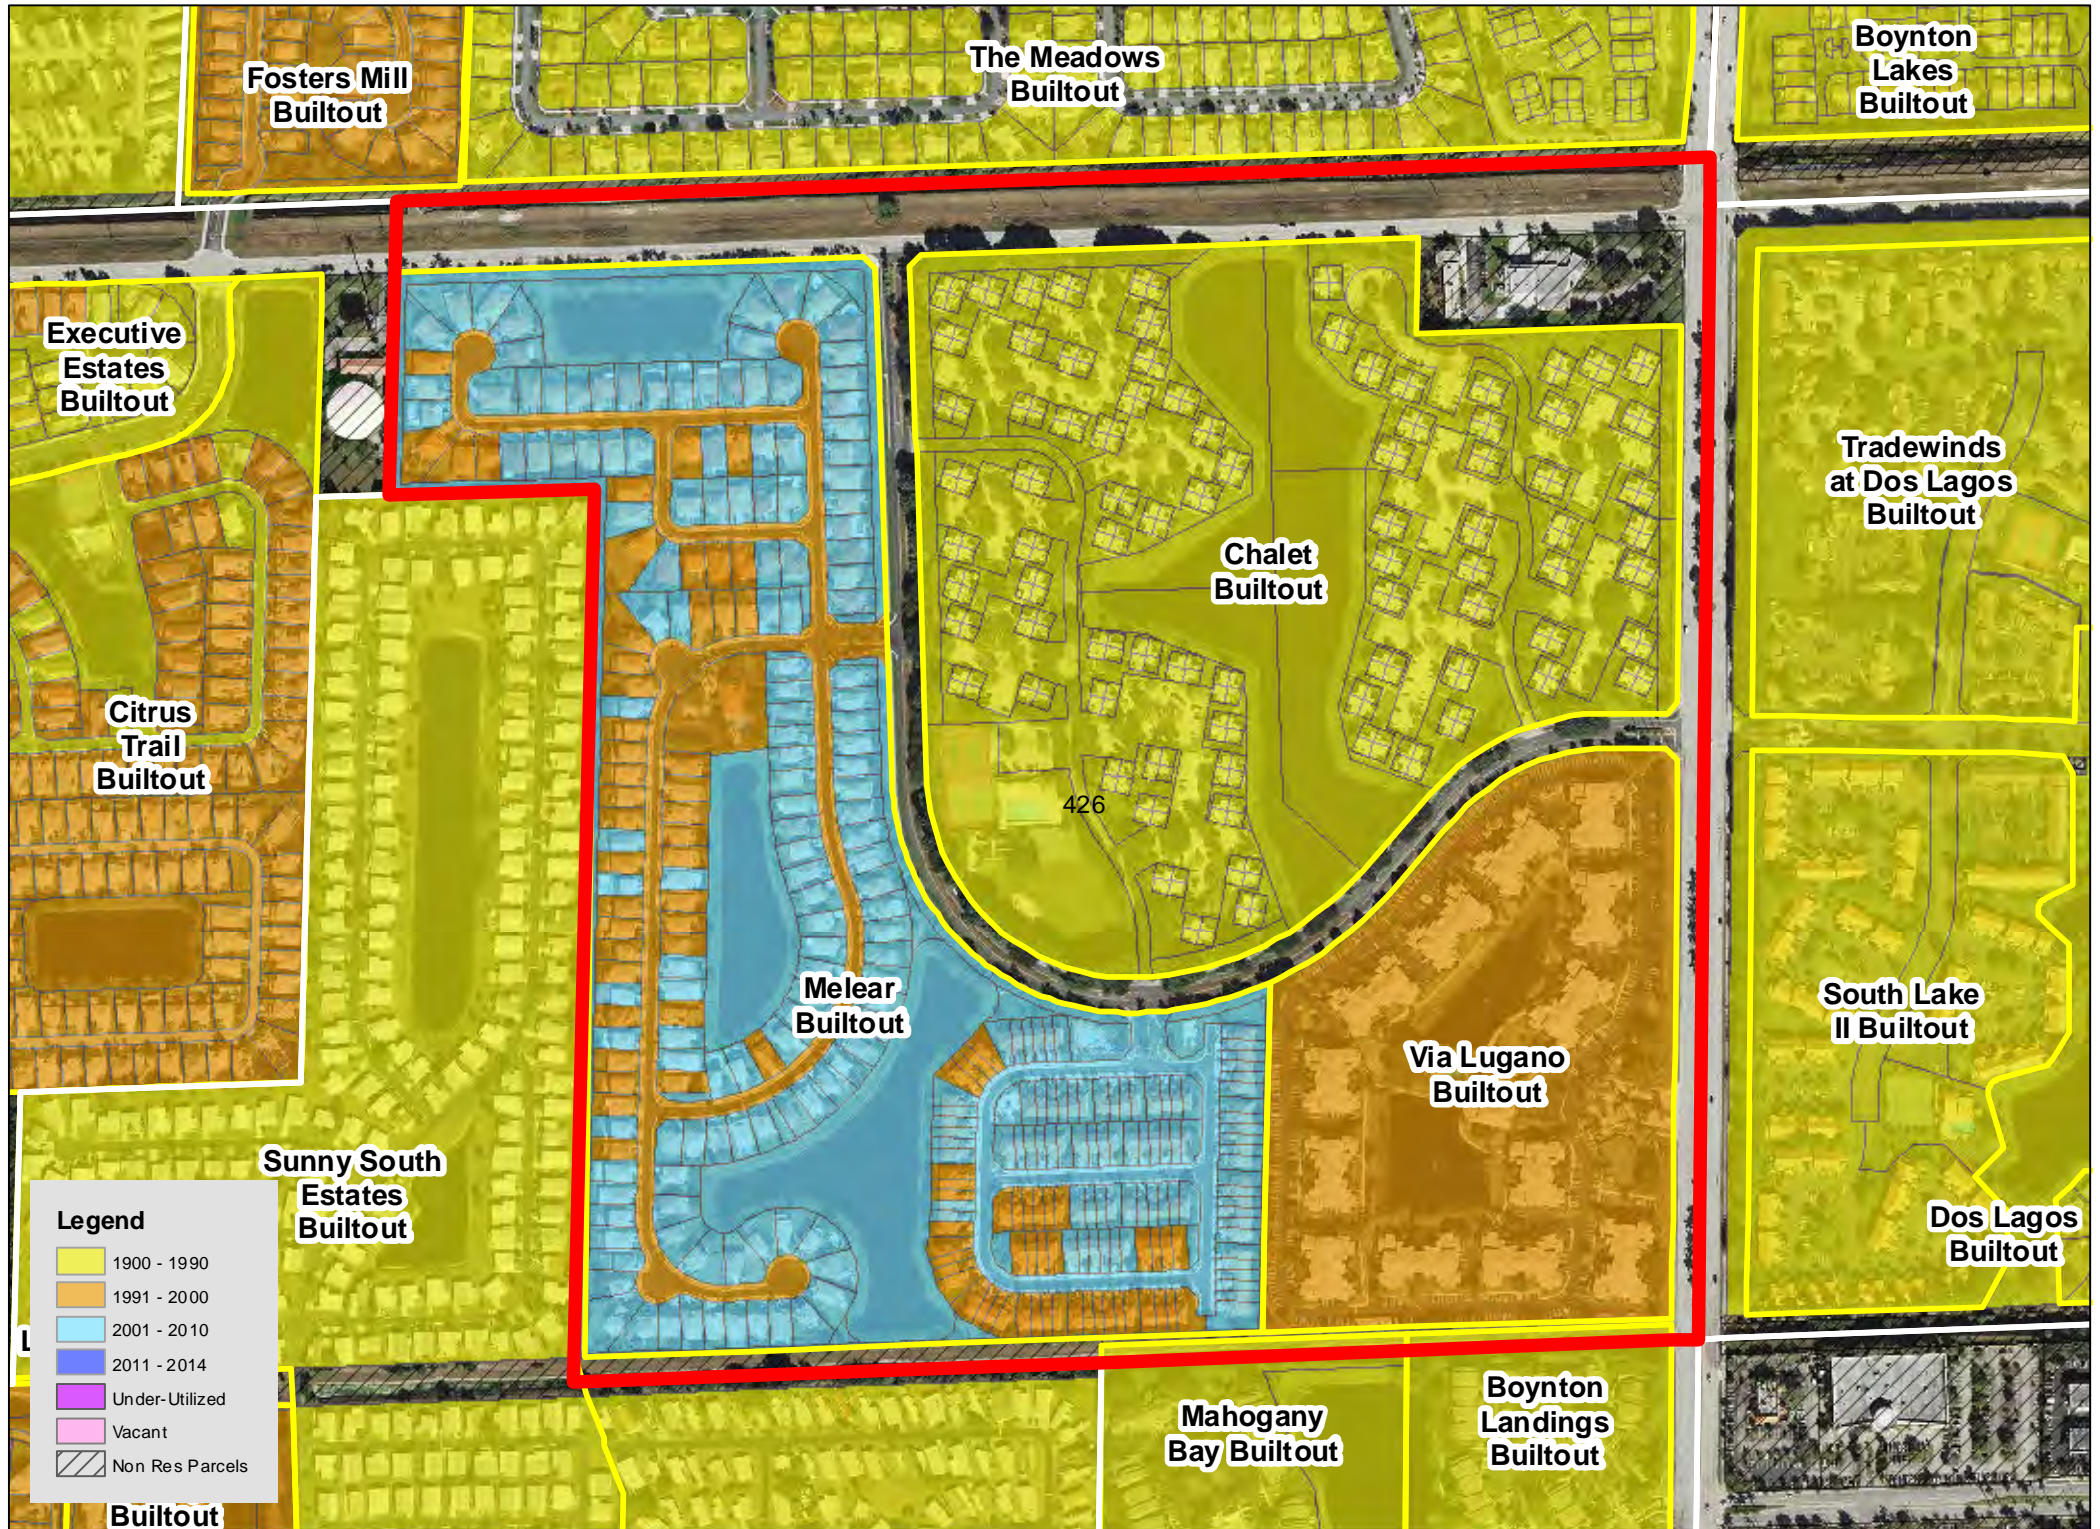

TAZ 402

TAZ 403

TAZ 407

TAZ 416

TAZ 453

TAZ 455

TAZ 480

TAZ 485

Legend

| | |
|------------|-----------------|
| Yellow | 1900 - 1990 |
| Orange | 1991 - 2000 |
| Light Blue | 2001 - 2010 |
| Dark Blue | 2011 - 2014 |
| Purple | Under-Utilized |
| Pink | Vacant |
| Hatched | Non Res Parcels |

TAZ 594

Patch Reef
Estates
Builtout

Millpond Timbercreek
Builtout

Legend

- 1900 - 1990
- 1991 - 2000
- 2001 - 2010
- 2011 - 2014
- Under-Utilized
- Vacant
- Non Res Parcels

Boca Raton
Bath & Tennis
Club Builtout

TAZ 640

TAZ 651

Boca Raton
Square
Buitout

TAZ 718

TAZ 744

TAZ 746

TAZ 747

TAZ 750