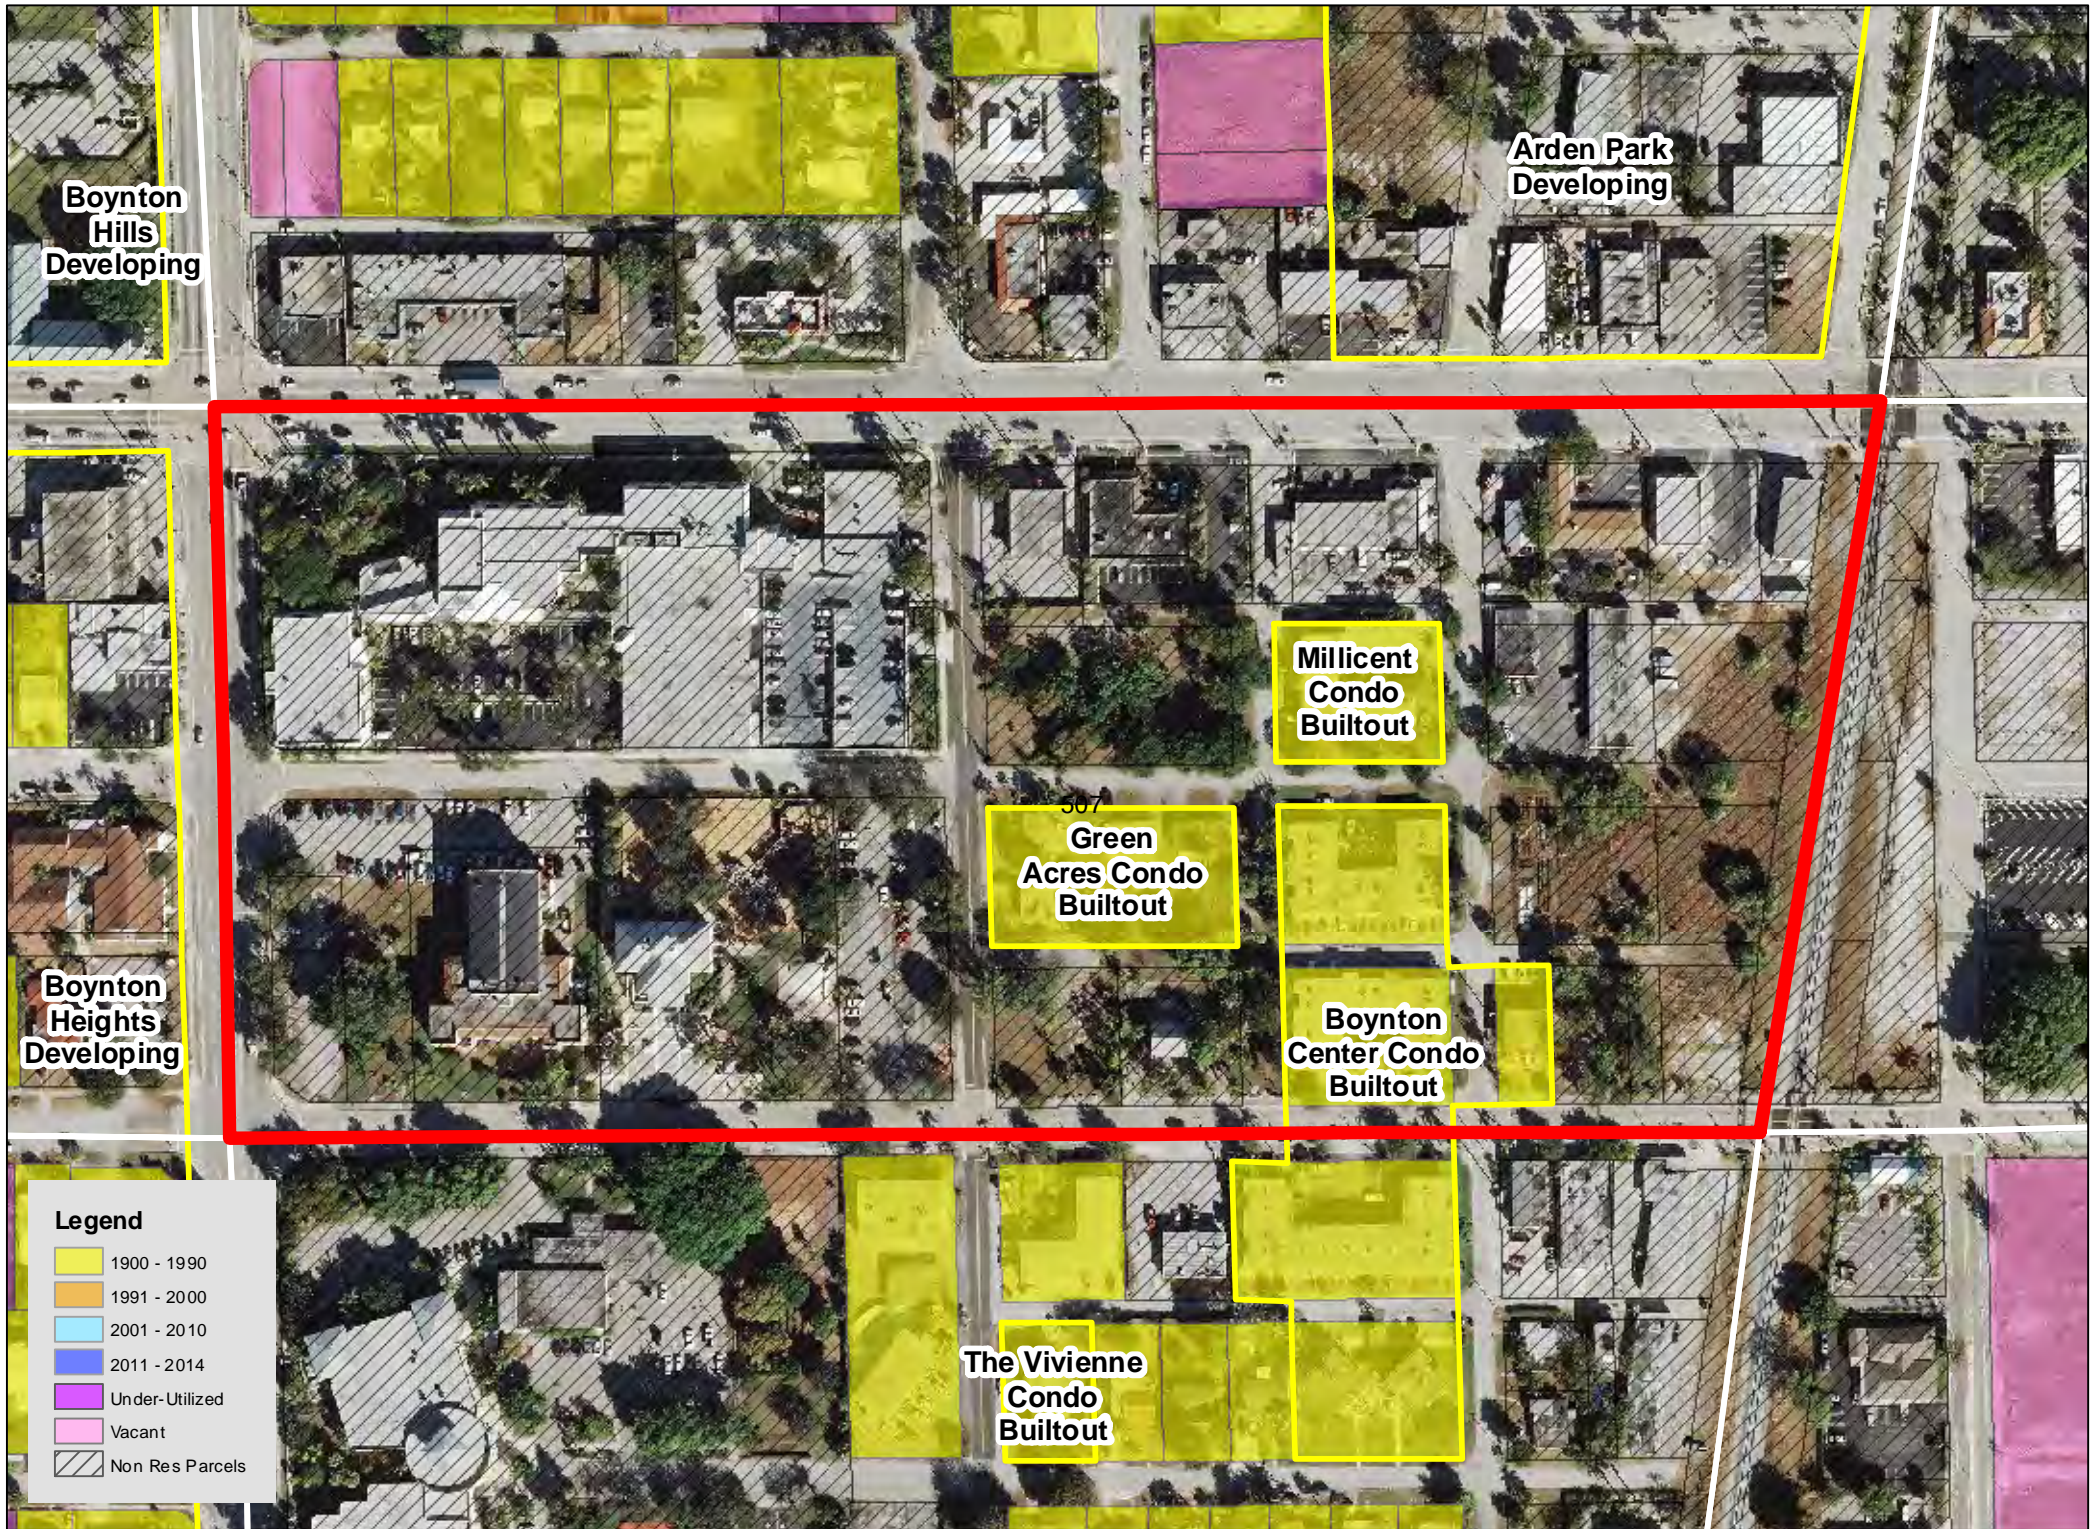

TAZ 402

TAZ 403

TAZ 407

TAZ 416

TAZ 453

TAZ 455

TAZ 480

TAZ 485

Legend

| | |
|------------|-----------------|
| Yellow | 1900 - 1990 |
| Orange | 1991 - 2000 |
| Light Blue | 2001 - 2010 |
| Dark Blue | 2011 - 2014 |
| Purple | Under-Utilized |
| Pink | Vacant |
| Hatched | Non Res Parcels |

TAZ 594

Patch Reef
Estates
Builtout

Millpond Timbercreek
Builtout

Legend

- 1900 - 1990
- 1991 - 2000
- 2001 - 2010
- 2011 - 2014
- Under-Utilized
- Vacant
- Non Res Parcels

Boca Raton
Bath & Tennis
Club Builtout

TAZ 640

TAZ 651

Boca Raton
Square
Buitout

TAZ 718

TAZ 744

TAZ 746

TAZ 747

TAZ 750