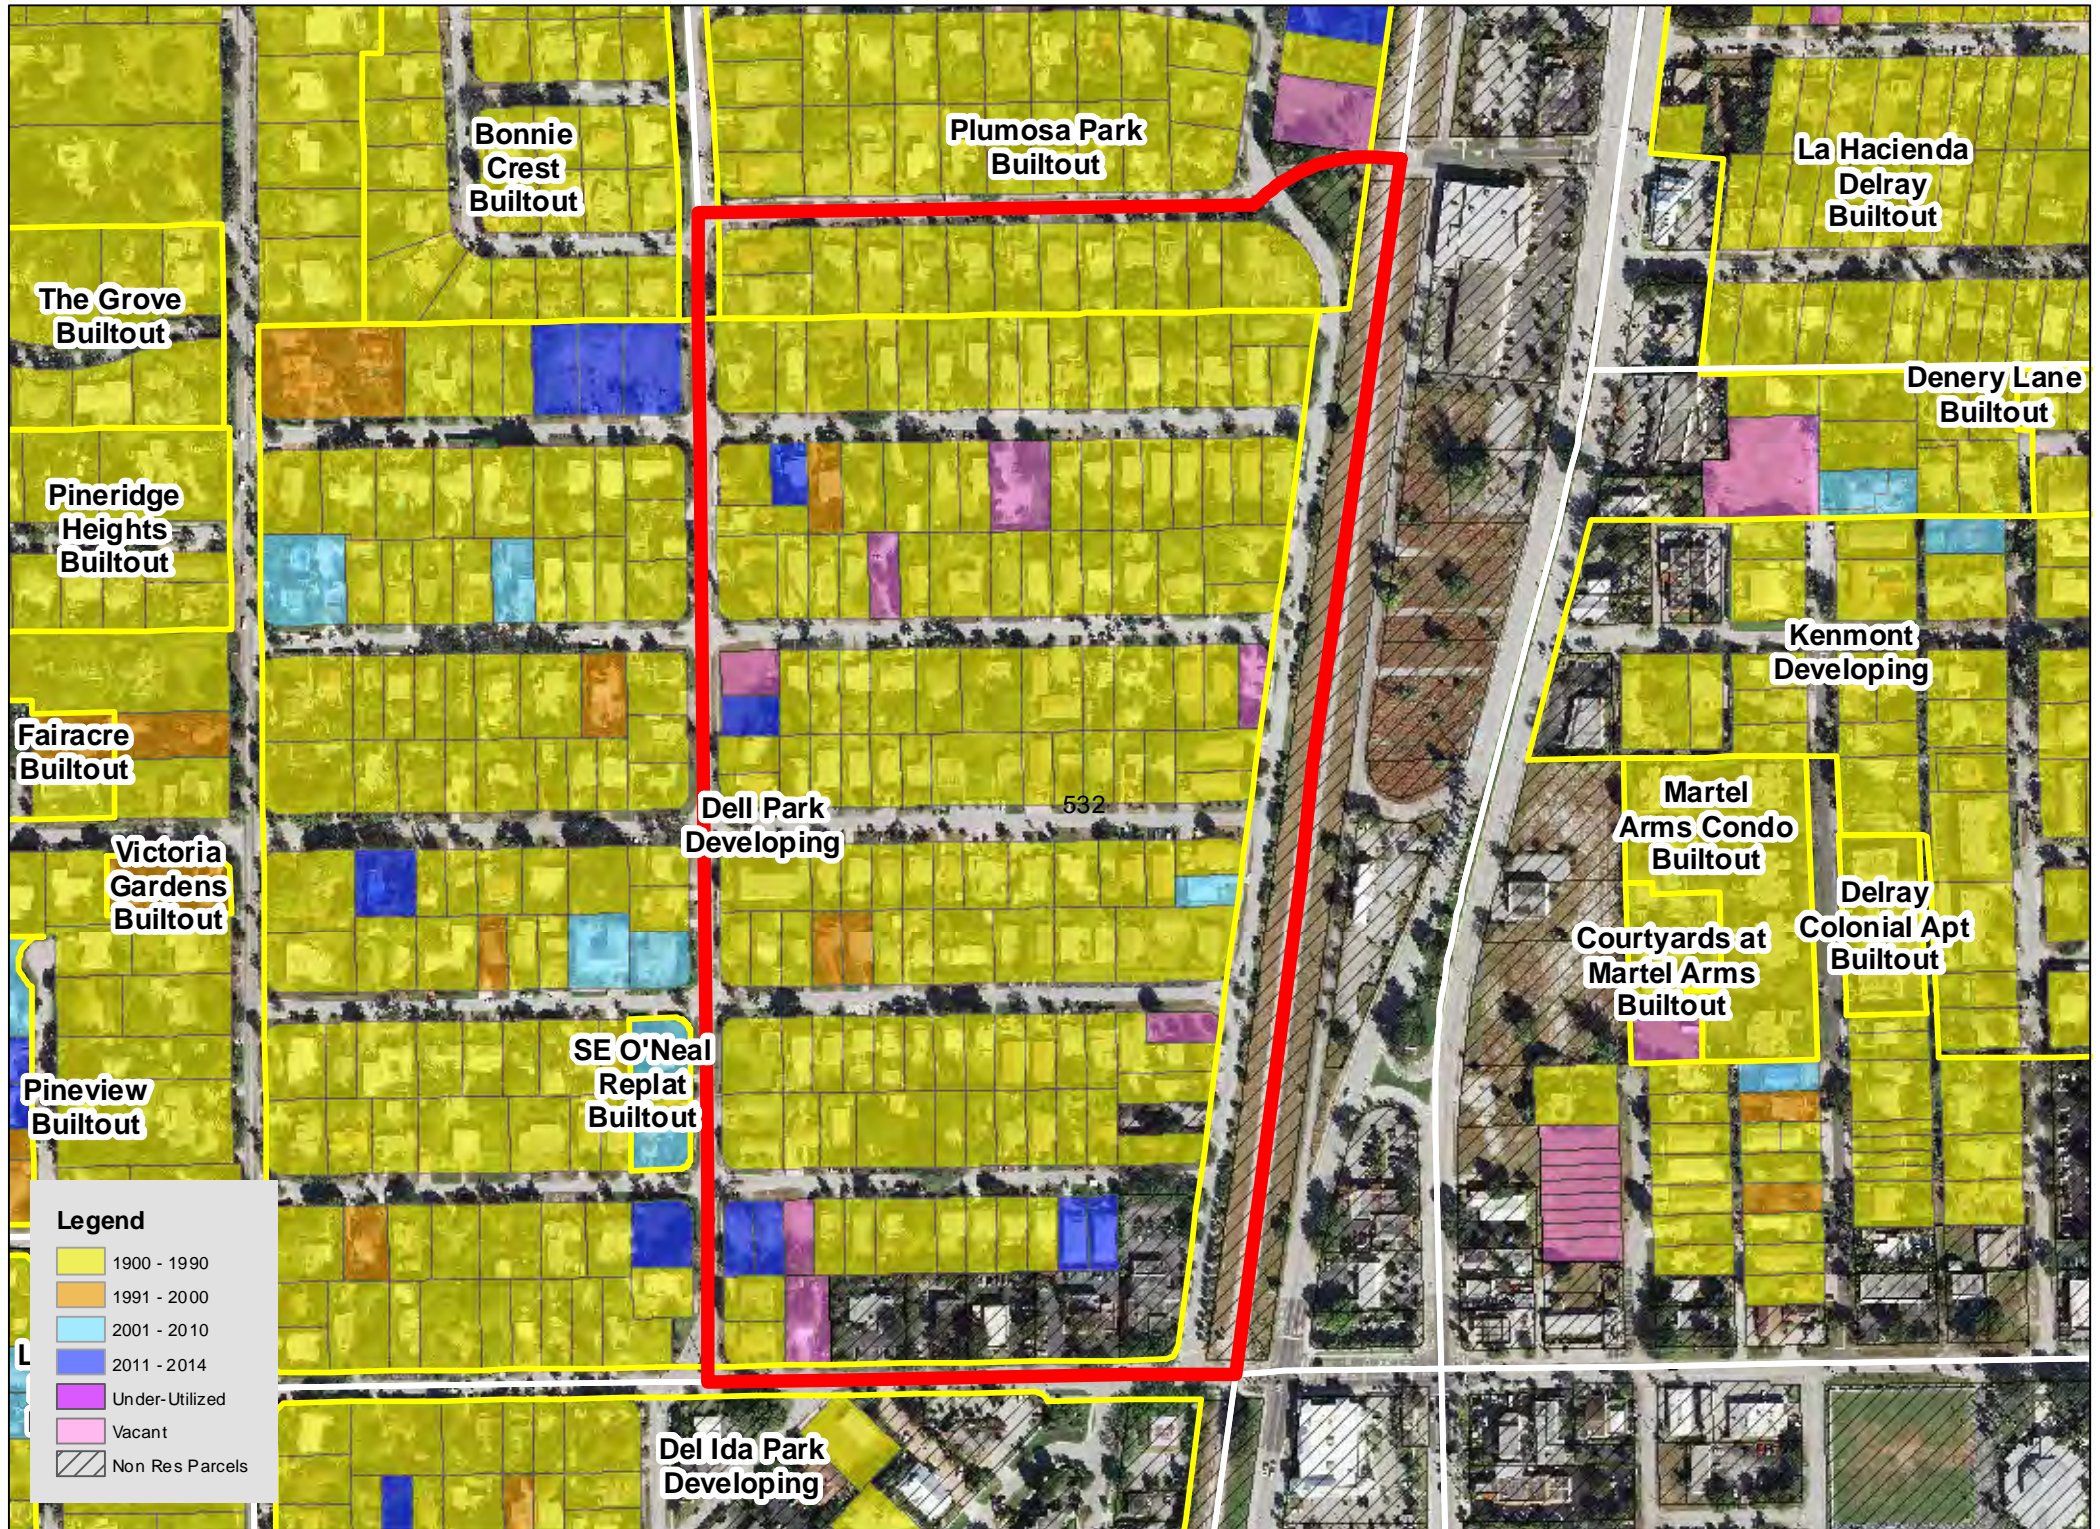

TAZ 402

TAZ 403

TAZ 407

TAZ 416

TAZ 453

TAZ 455

TAZ 480

TAZ 485

Legend

| | |
|------------|-----------------|
| Yellow | 1900 - 1990 |
| Orange | 1991 - 2000 |
| Light Blue | 2001 - 2010 |
| Dark Blue | 2011 - 2014 |
| Purple | Under-Utilized |
| Pink | Vacant |
| Hatched | Non Res Parcels |

TAZ 594

Patch Reef
Estates
Builtout

Millpond Timbercreek
Builtout

Legend

- 1900 - 1990
- 1991 - 2000
- 2001 - 2010
- 2011 - 2014
- Under-Utilized
- Vacant
- Non Res Parcels

Boca Raton
Bath & Tennis
Club Builtout

TAZ 640

TAZ 651

Boca Raton
Square
Buitout

TAZ 718

TAZ 744

TAZ 746

TAZ 747

TAZ 750