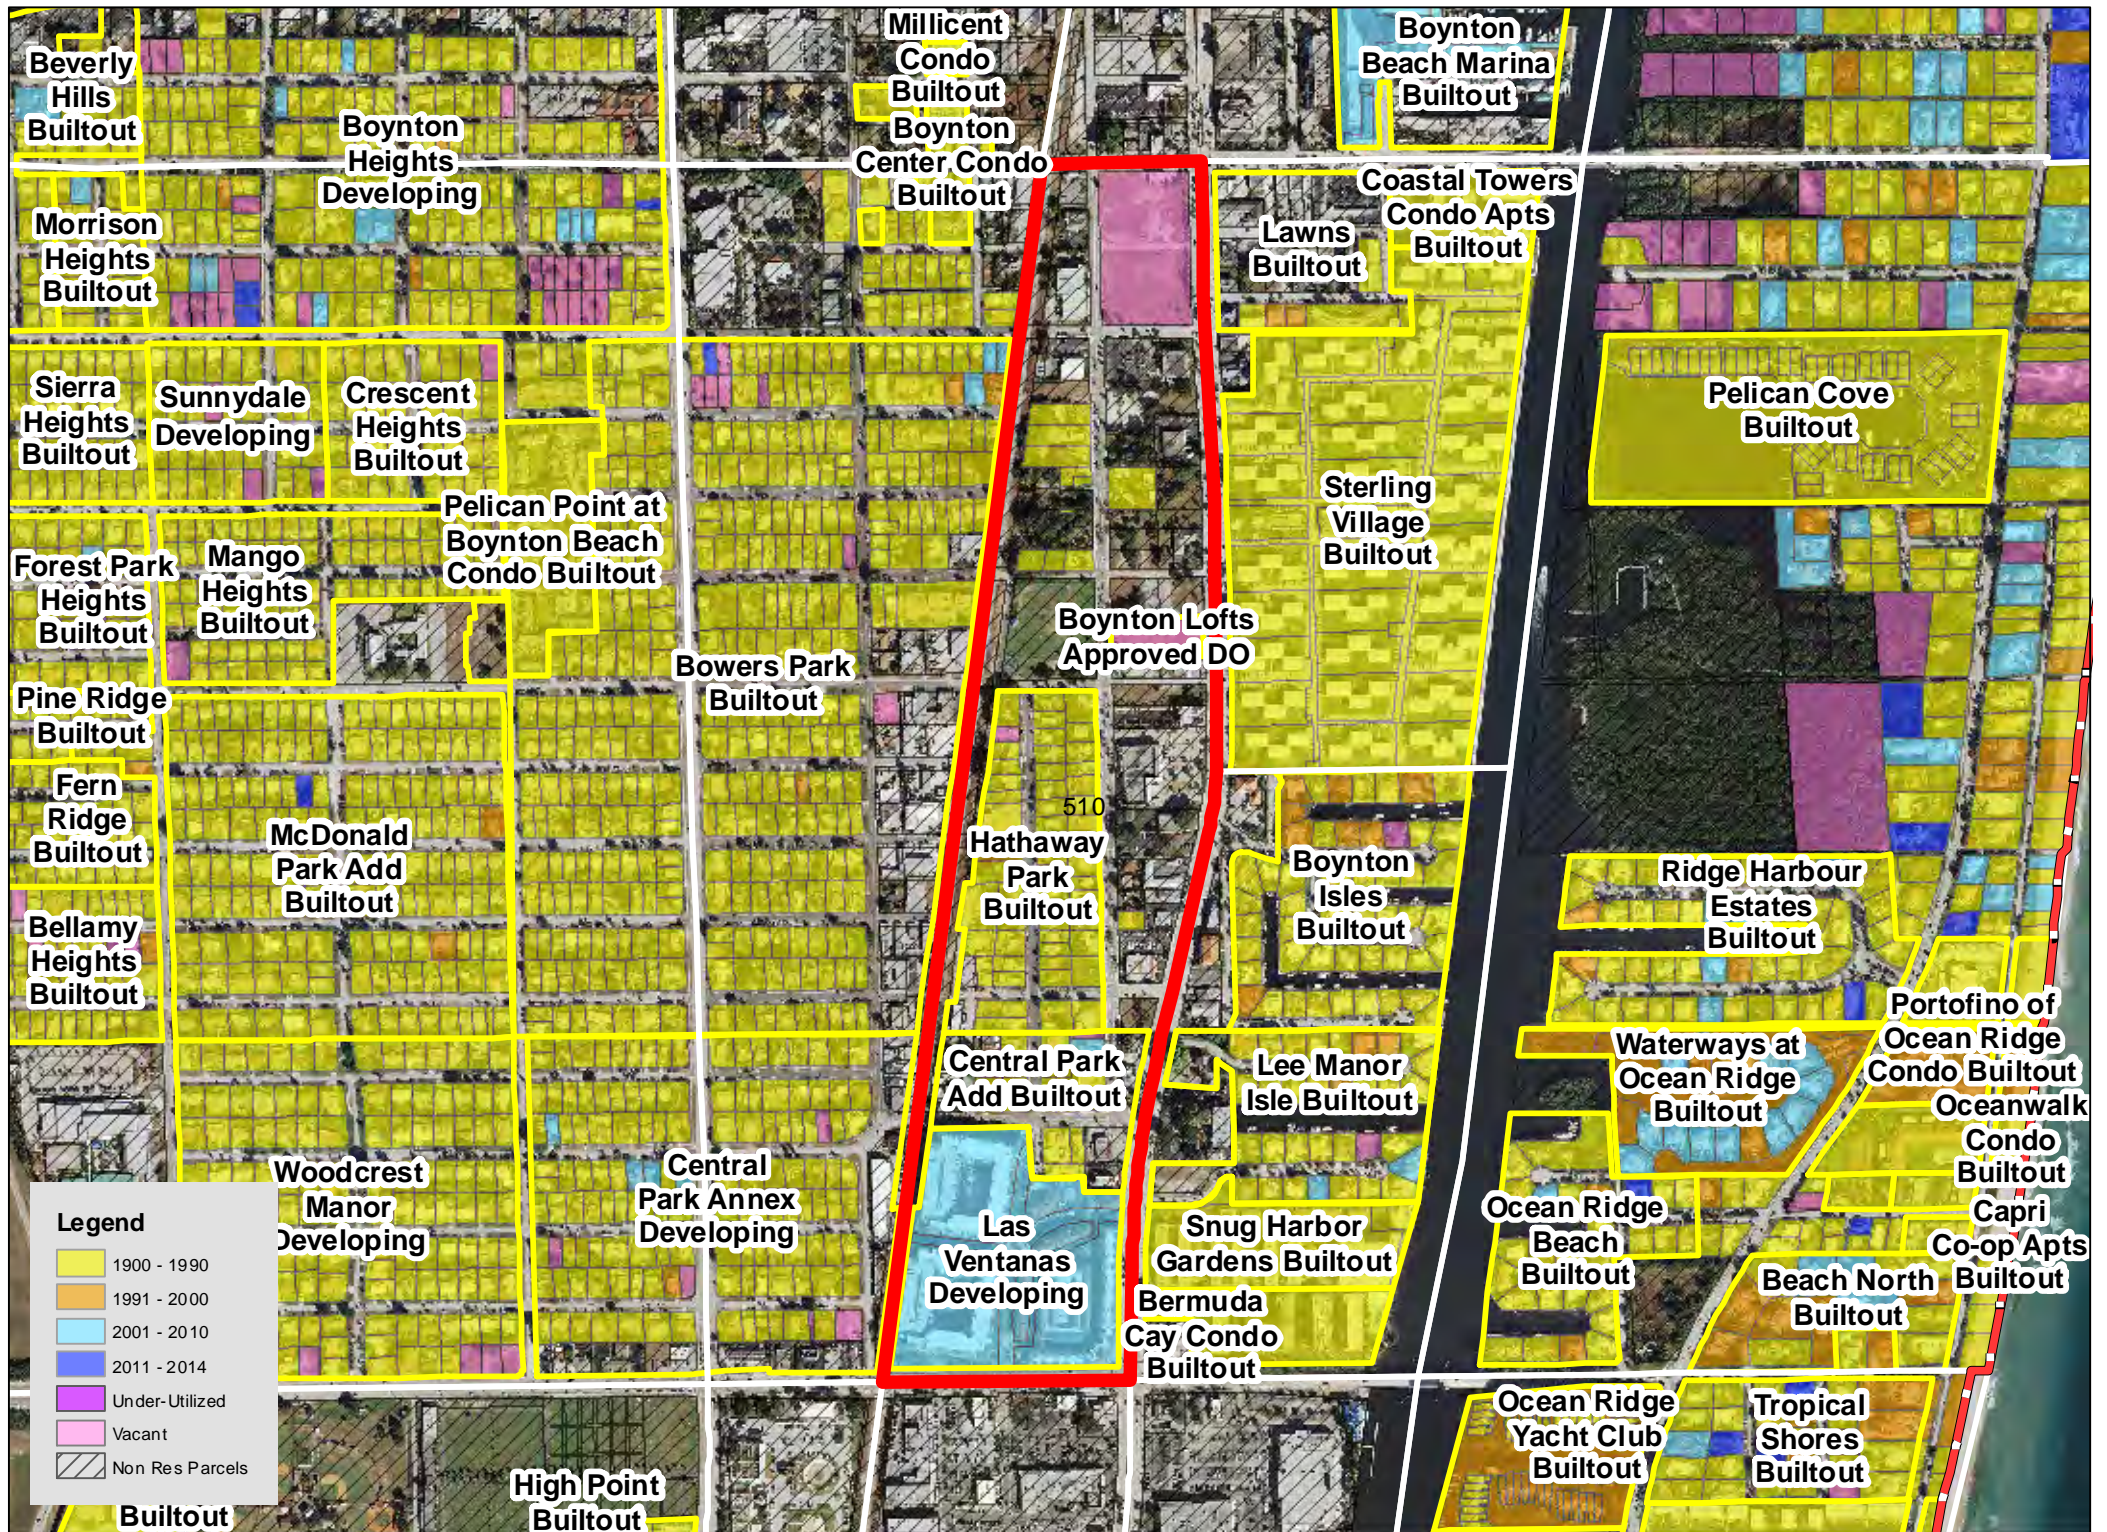

TAZ 402

TAZ 403

TAZ 407

TAZ 416

TAZ 453

TAZ 455

TAZ 480

TAZ 485

Legend

| | |
|------------|-----------------|
| Yellow | 1900 - 1990 |
| Orange | 1991 - 2000 |
| Light Blue | 2001 - 2010 |
| Dark Blue | 2011 - 2014 |
| Purple | Under-Utilized |
| Pink | Vacant |
| Hatched | Non Res Parcels |

TAZ 594

Patch Reef
Estates
Builtout

Millpond Timbercreek
Builtout

Legend

- 1900 - 1990
- 1991 - 2000
- 2001 - 2010
- 2011 - 2014
- Under-Utilized
- Vacant
- Non Res Parcels

Boca Raton
Bath & Tennis
Club Builtout

TAZ 640

TAZ 651

Boca Raton
Square
Buitout

TAZ 718

TAZ 744

TAZ 746

TAZ 747

TAZ 750