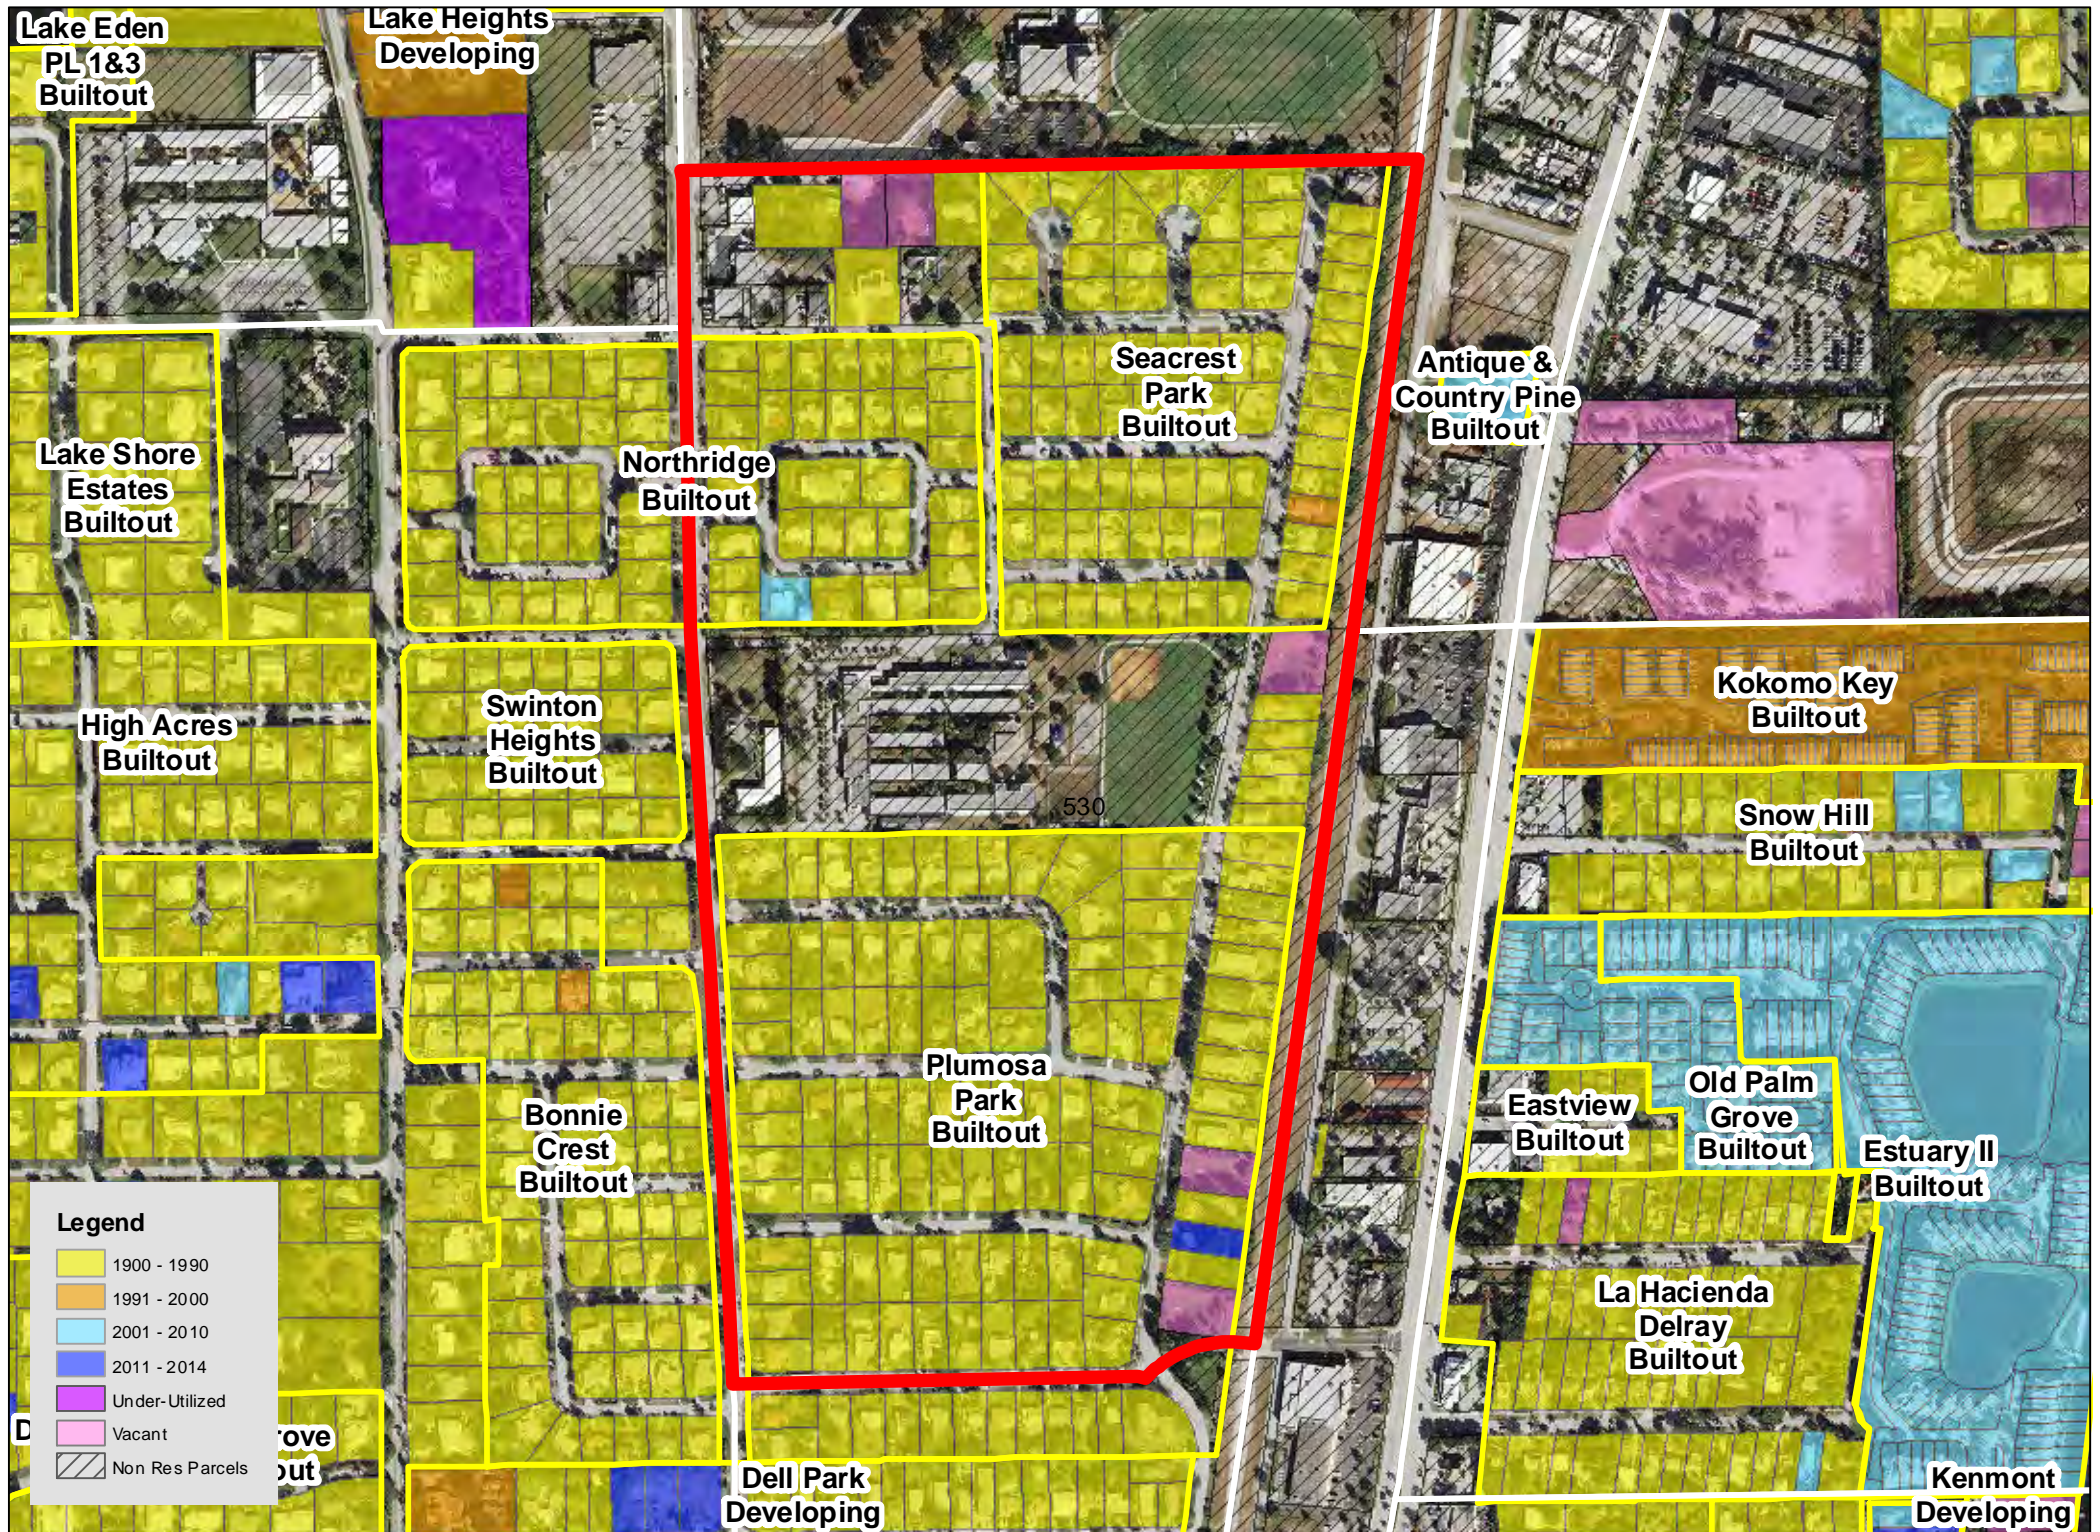

TAZ 402

TAZ 403

TAZ 407

TAZ 416

TAZ 453

TAZ 455

TAZ 480

TAZ 485

Legend

| | |
|------------|-----------------|
| Yellow | 1900 - 1990 |
| Orange | 1991 - 2000 |
| Light Blue | 2001 - 2010 |
| Dark Blue | 2011 - 2014 |
| Purple | Under-Utilized |
| Pink | Vacant |
| Hatched | Non Res Parcels |

TAZ 594

Patch Reef
Estates
Builtout

Millpond Timbercreek
Builtout

Legend

- 1900 - 1990
- 1991 - 2000
- 2001 - 2010
- 2011 - 2014
- Under-Utilized
- Vacant
- Non Res Parcels

Boca Raton
Bath & Tennis
Club Builtout

TAZ 640

TAZ 651

Boca Raton
Square
Buitout

TAZ 718

TAZ 744

TAZ 746

TAZ 747

TAZ 750