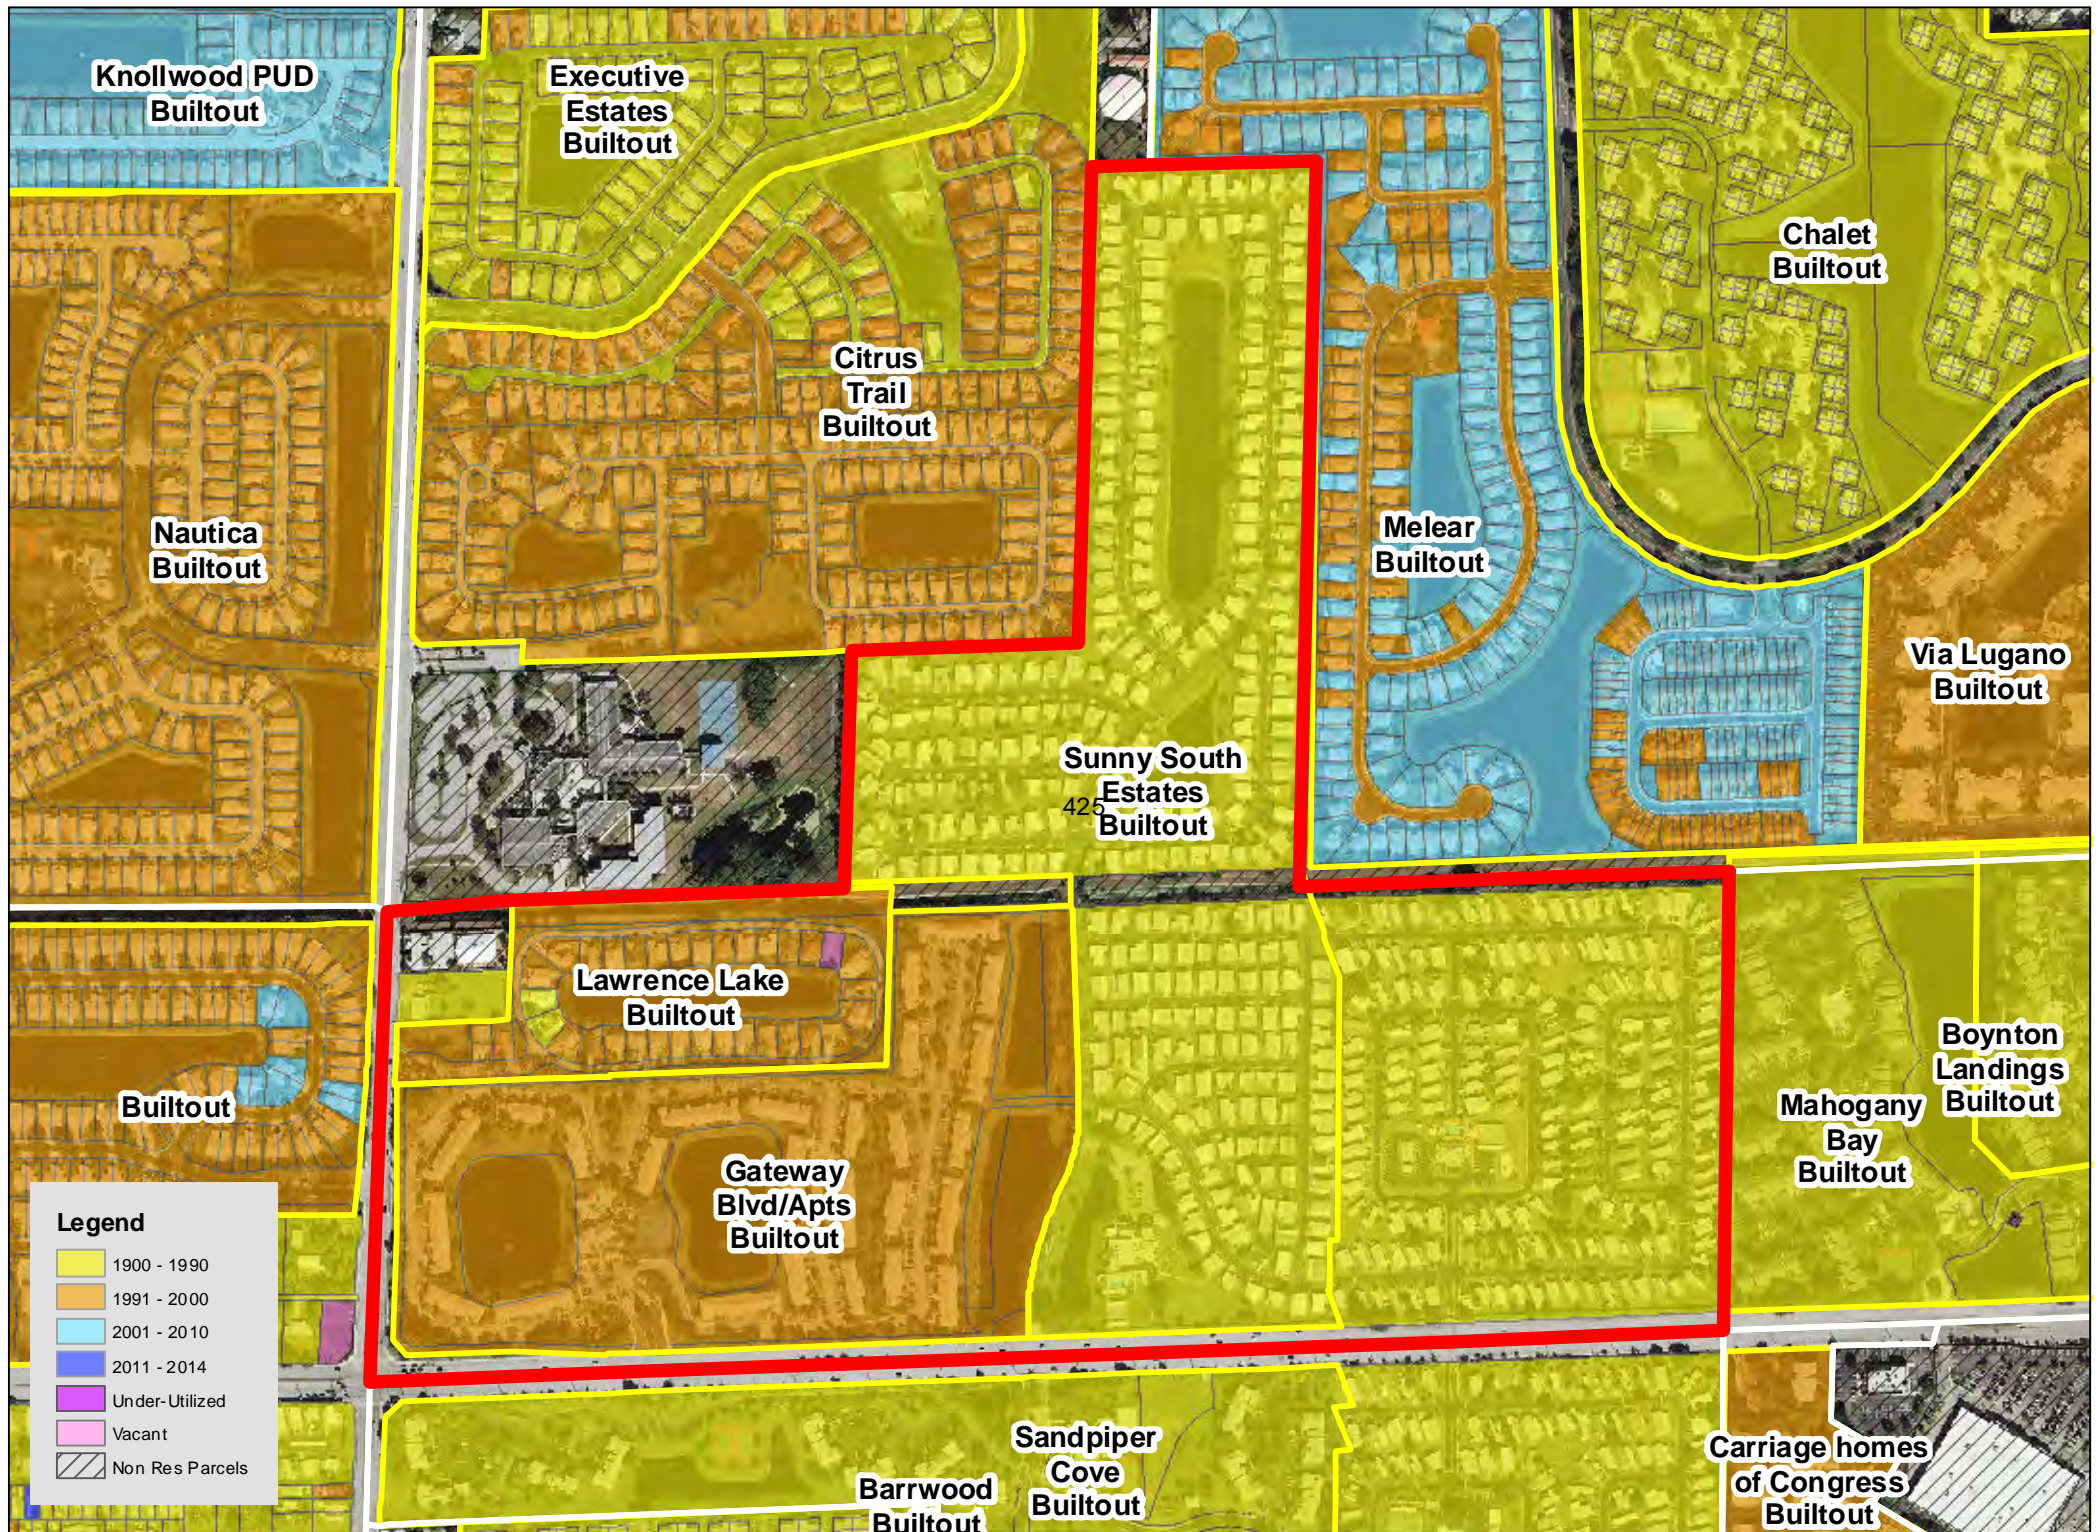

TAZ 402

TAZ 403

TAZ 407

TAZ 416

TAZ 453

TAZ 455

TAZ 480

TAZ 485

Legend

| | |
|------------|-----------------|
| Yellow | 1900 - 1990 |
| Orange | 1991 - 2000 |
| Light Blue | 2001 - 2010 |
| Dark Blue | 2011 - 2014 |
| Purple | Under-Utilized |
| Pink | Vacant |
| Hatched | Non Res Parcels |

TAZ 594

Patch Reef
Estates
Builtout

Millpond Timbercreek
Builtout

Legend

- 1900 - 1990
- 1991 - 2000
- 2001 - 2010
- 2011 - 2014
- Under-Utilized
- Vacant
- Non Res Parcels

Boca Raton
Bath & Tennis
Club Builtout

TAZ 640

TAZ 651

Boca Raton
Square
Buitout

TAZ 718

TAZ 744

TAZ 746

TAZ 747

TAZ 750