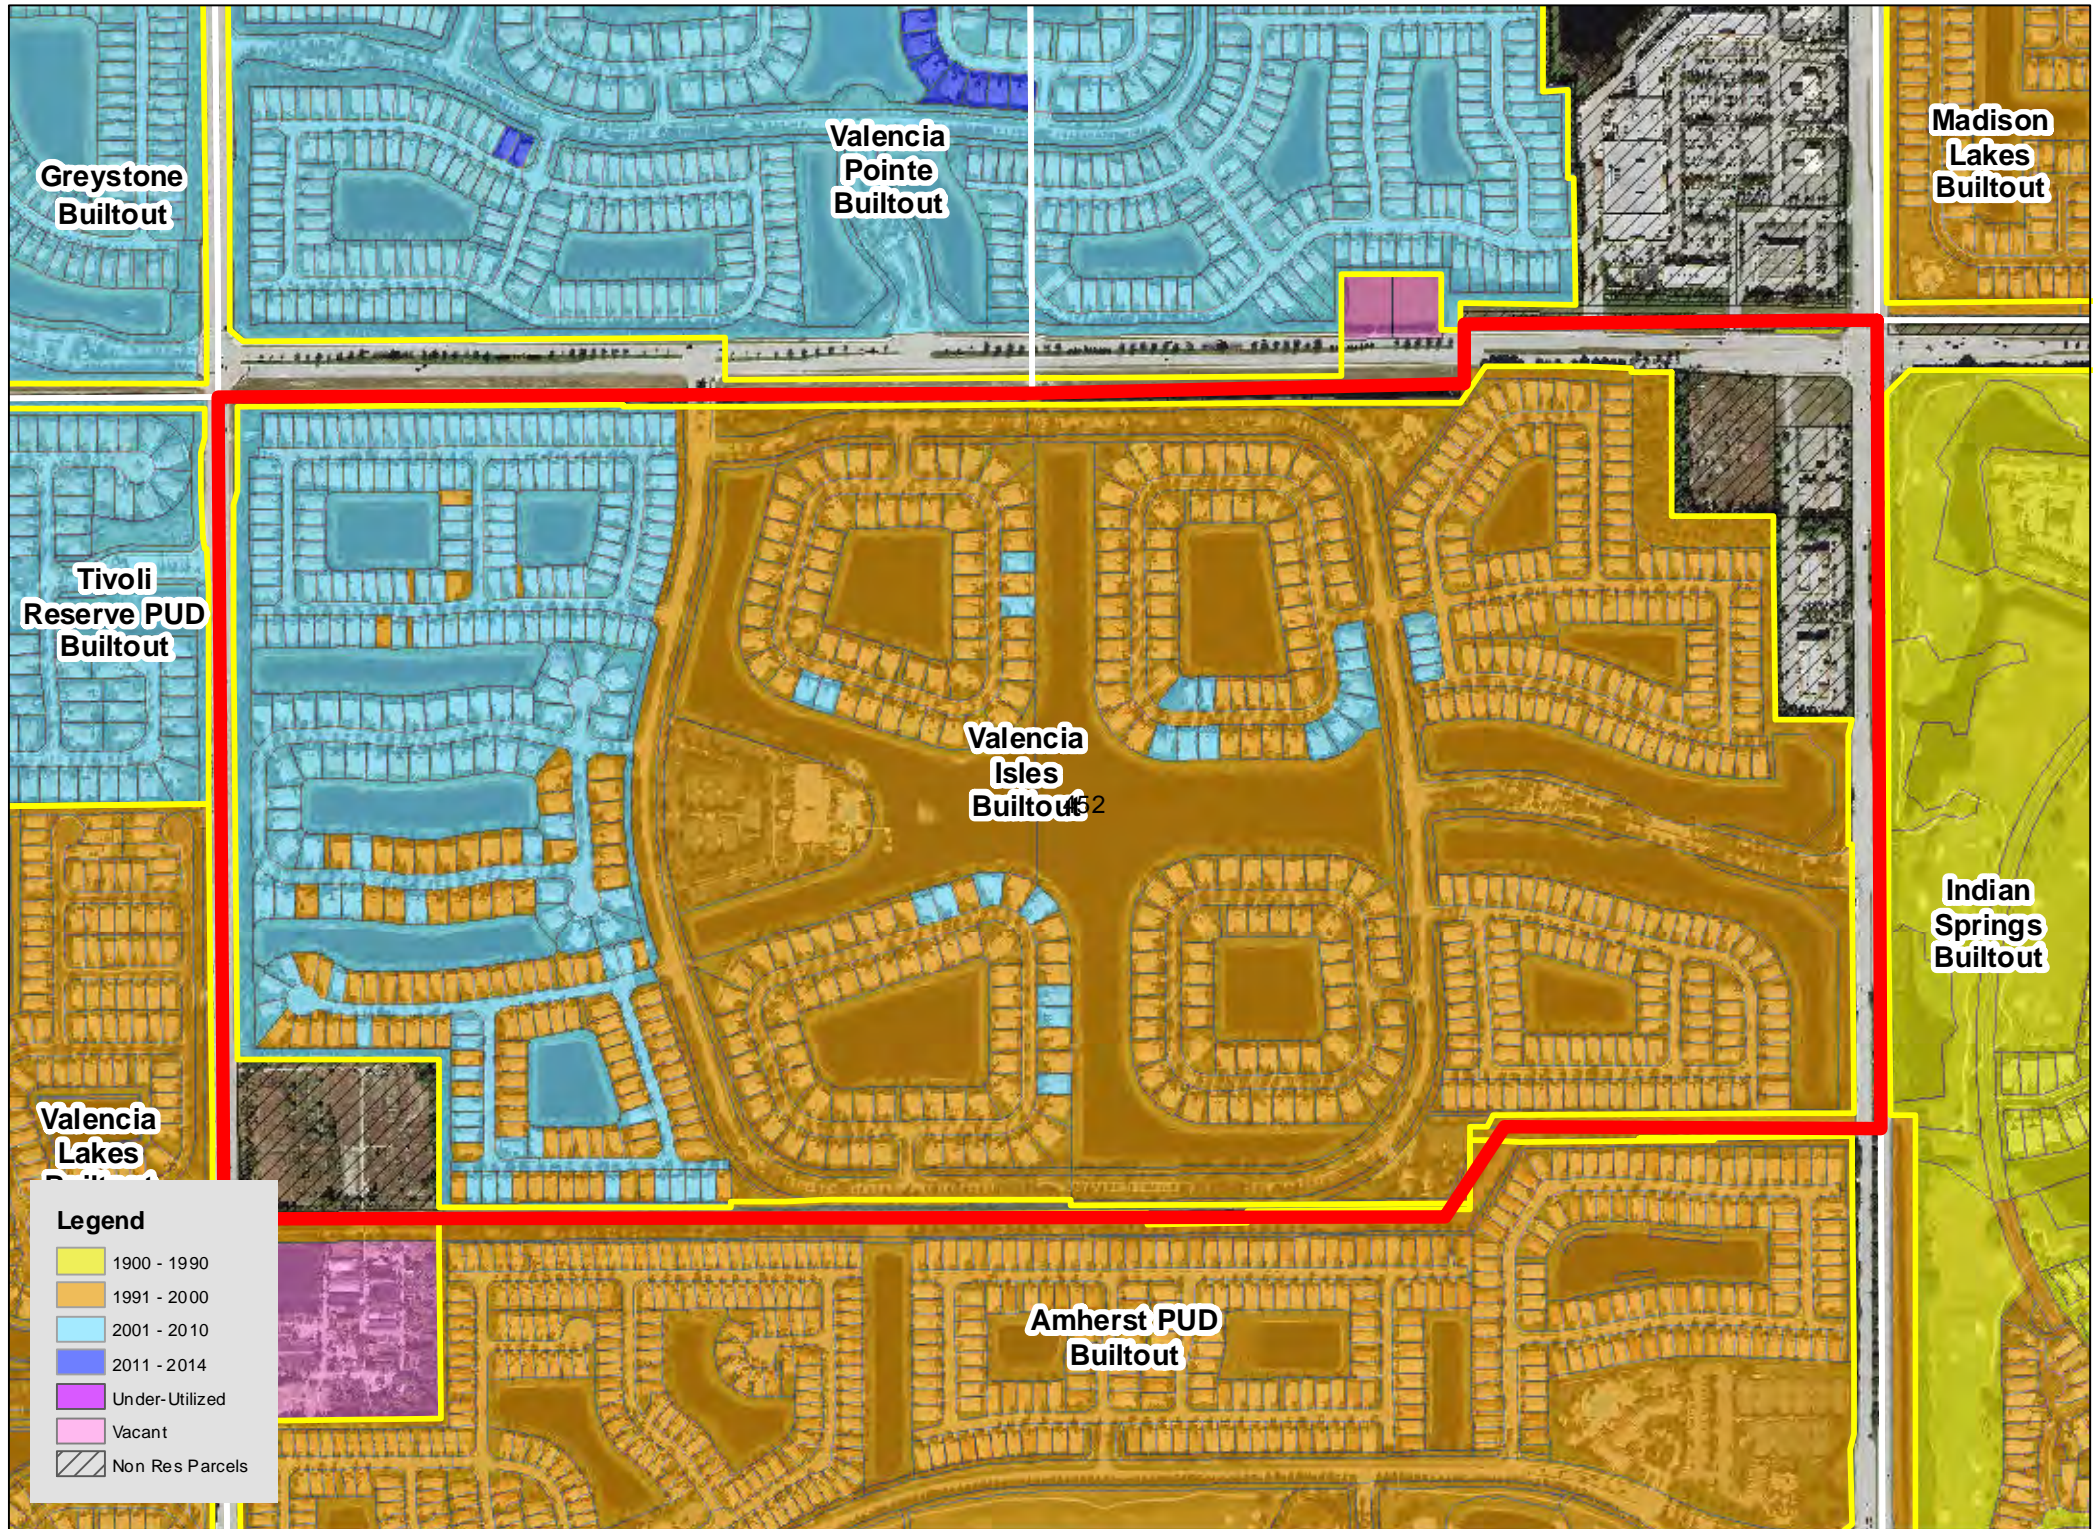

TAZ 402

TAZ 403

TAZ 407

TAZ 416

TAZ 453

TAZ 455

TAZ 480

TAZ 485

Legend

| | |
|------------|-----------------|
| Yellow | 1900 - 1990 |
| Orange | 1991 - 2000 |
| Light Blue | 2001 - 2010 |
| Dark Blue | 2011 - 2014 |
| Purple | Under-Utilized |
| Pink | Vacant |
| Hatched | Non Res Parcels |

TAZ 594

Patch Reef
Estates
Builtout

Millpond Timbercreek
Builtout

Legend

- 1900 - 1990
- 1991 - 2000
- 2001 - 2010
- 2011 - 2014
- Under-Utilized
- Vacant
- Non Res Parcels

Boca Raton
Bath & Tennis
Club Builtout

TAZ 640

TAZ 651

Boca Raton
Square
Buitout

TAZ 718

TAZ 744

TAZ 746

TAZ 747

TAZ 750