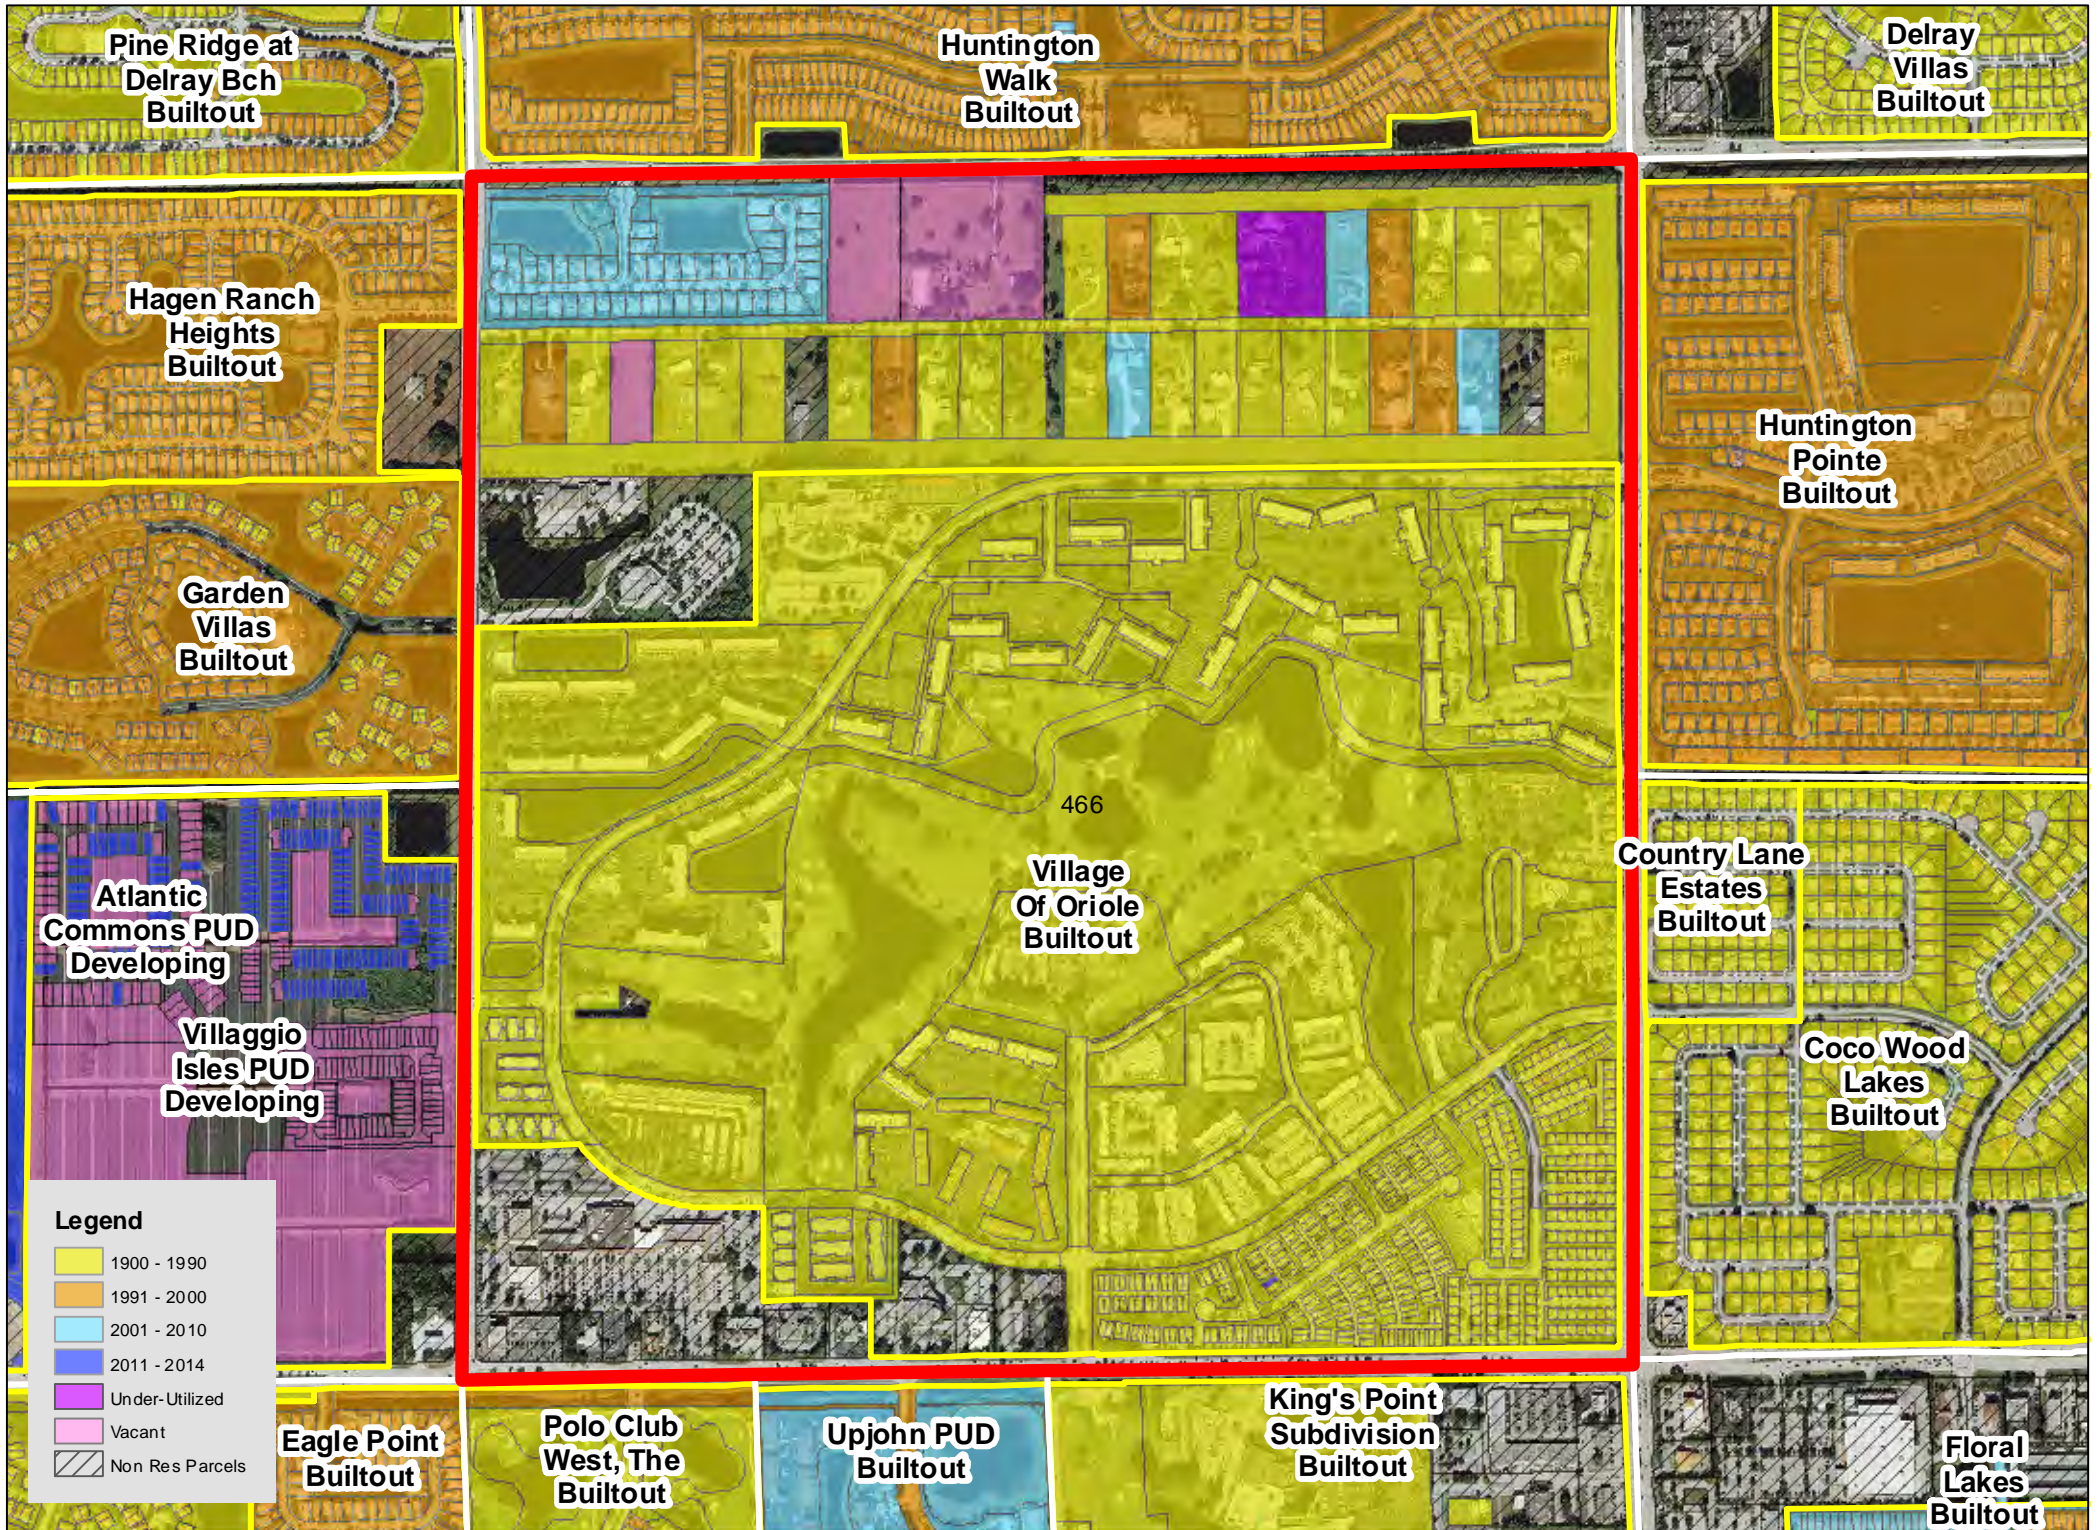

TAZ 402

TAZ 403

TAZ 407

TAZ 416

TAZ 453

TAZ 455

TAZ 480

TAZ 485

Legend

| | |
|------------|-----------------|
| Yellow | 1900 - 1990 |
| Orange | 1991 - 2000 |
| Light Blue | 2001 - 2010 |
| Dark Blue | 2011 - 2014 |
| Purple | Under-Utilized |
| Pink | Vacant |
| Hatched | Non Res Parcels |

TAZ 594

Patch Reef
Estates
Builtout

Millpond Timbercreek
Builtout

Legend

- 1900 - 1990
- 1991 - 2000
- 2001 - 2010
- 2011 - 2014
- Under-Utilized
- Vacant
- Non Res Parcels

Boca Raton
Bath & Tennis
Club Builtout

TAZ 640

TAZ 651

Boca Raton
Square
Buitout

TAZ 718

TAZ 744

TAZ 746

TAZ 747

TAZ 750