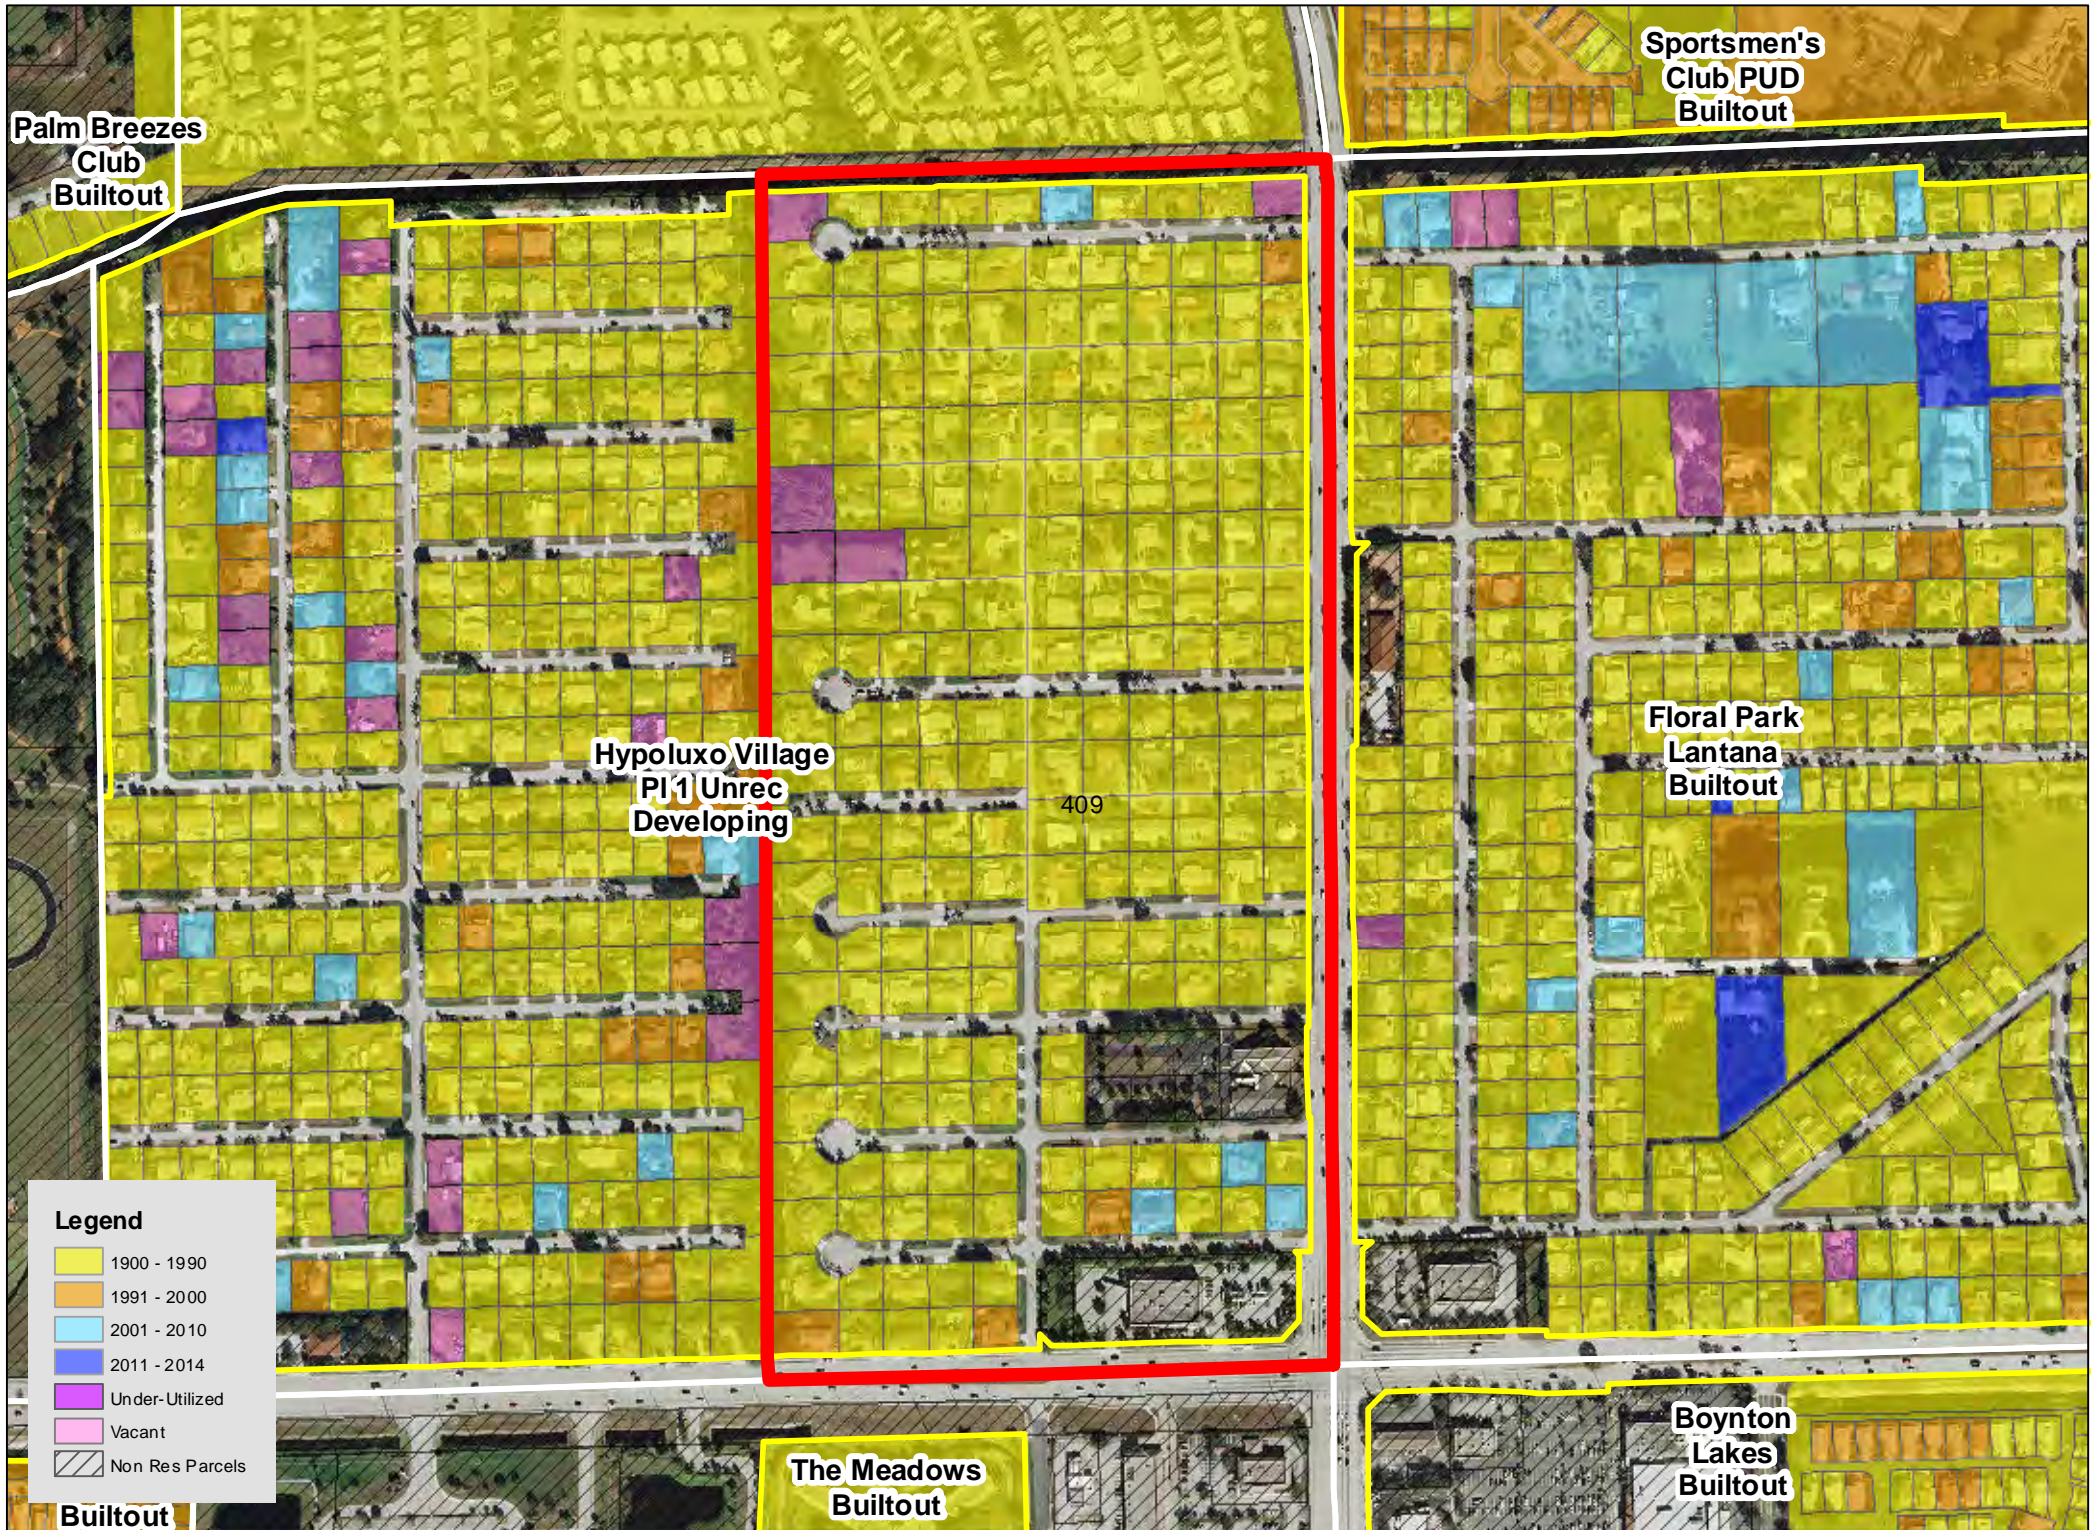

TAZ 402

TAZ 403

TAZ 407

TAZ 416

TAZ 453

TAZ 455

TAZ 480

TAZ 485

Legend

| | |
|------------|-----------------|
| Yellow | 1900 - 1990 |
| Orange | 1991 - 2000 |
| Light Blue | 2001 - 2010 |
| Dark Blue | 2011 - 2014 |
| Purple | Under-Utilized |
| Pink | Vacant |
| Hatched | Non Res Parcels |

TAZ 594

Patch Reef
Estates
Builtout

Millpond Timbercreek
Builtout

Legend

- 1900 - 1990
- 1991 - 2000
- 2001 - 2010
- 2011 - 2014
- Under-Utilized
- Vacant
- Non Res Parcels

Boca Raton
Bath & Tennis
Club Builtout

TAZ 640

TAZ 651

Boca Raton
Square
Buitout

TAZ 718

TAZ 744

TAZ 746

TAZ 747

TAZ 750