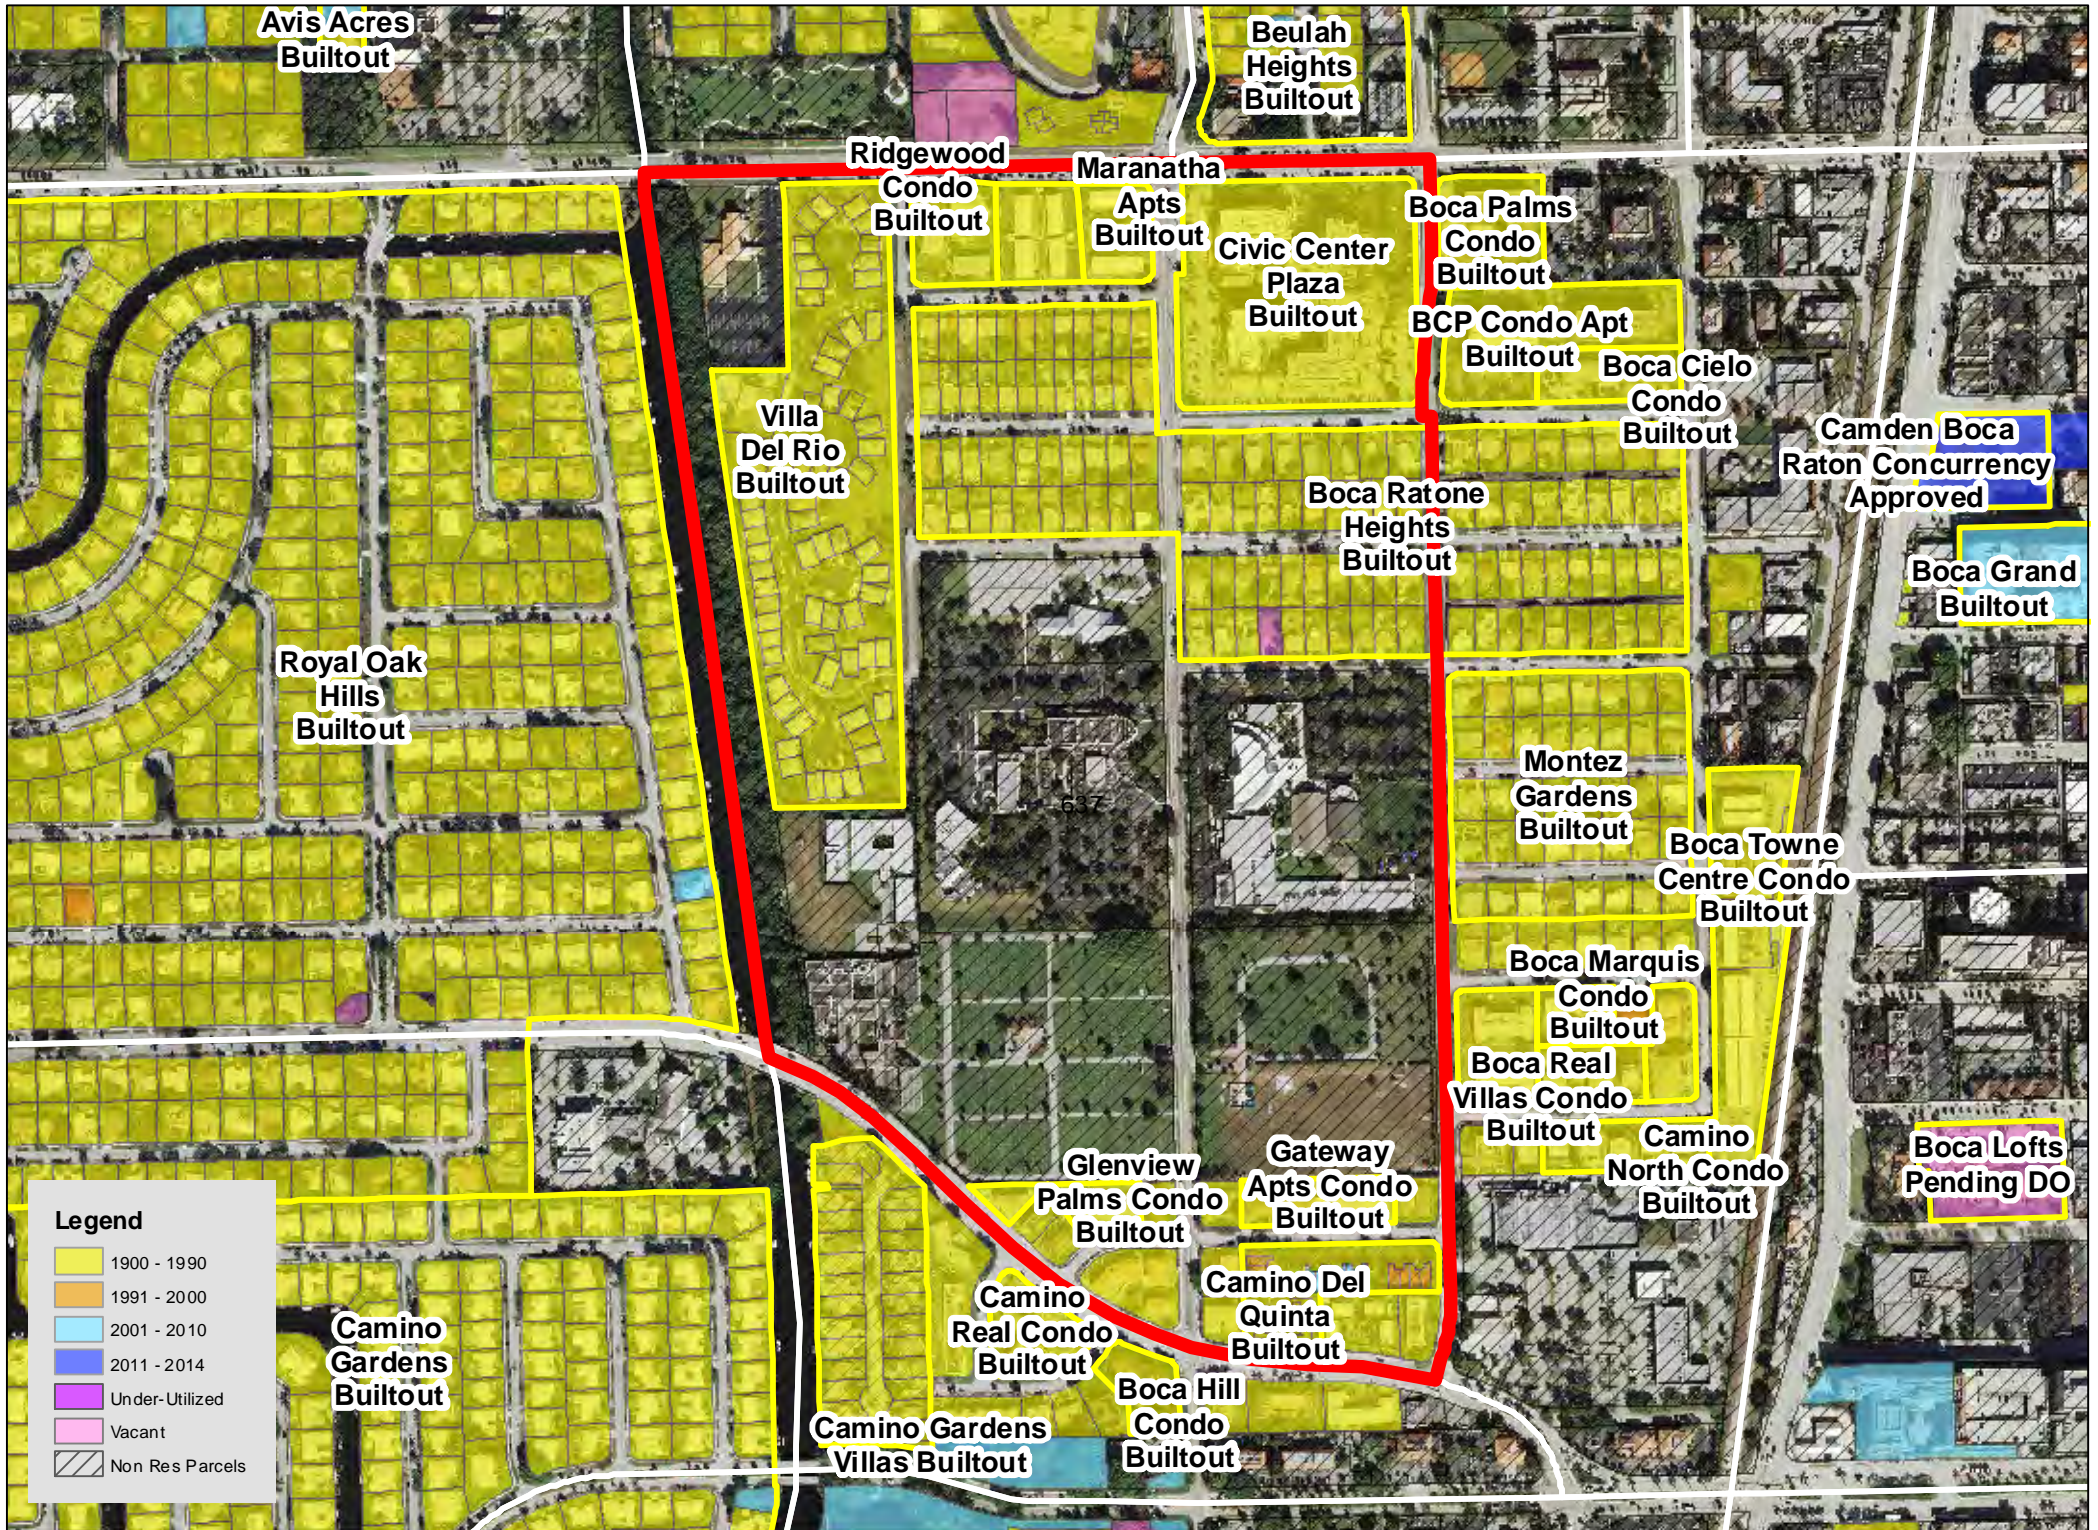

TAZ 594

Patch Reef
Estates
Builtout

Millpond Timbercreek
Builtout

Legend

- 1900 - 1990
- 1991 - 2000
- 2001 - 2010
- 2011 - 2014
- Under-Utilized
- Vacant
- Non Res Parcels

Boca Raton
Bath & Tennis
Club Builtout

TAZ 640

TAZ 651

Boca Raton
Square
Buitout

TAZ 718

TAZ 744

TAZ 746

TAZ 747

TAZ 750