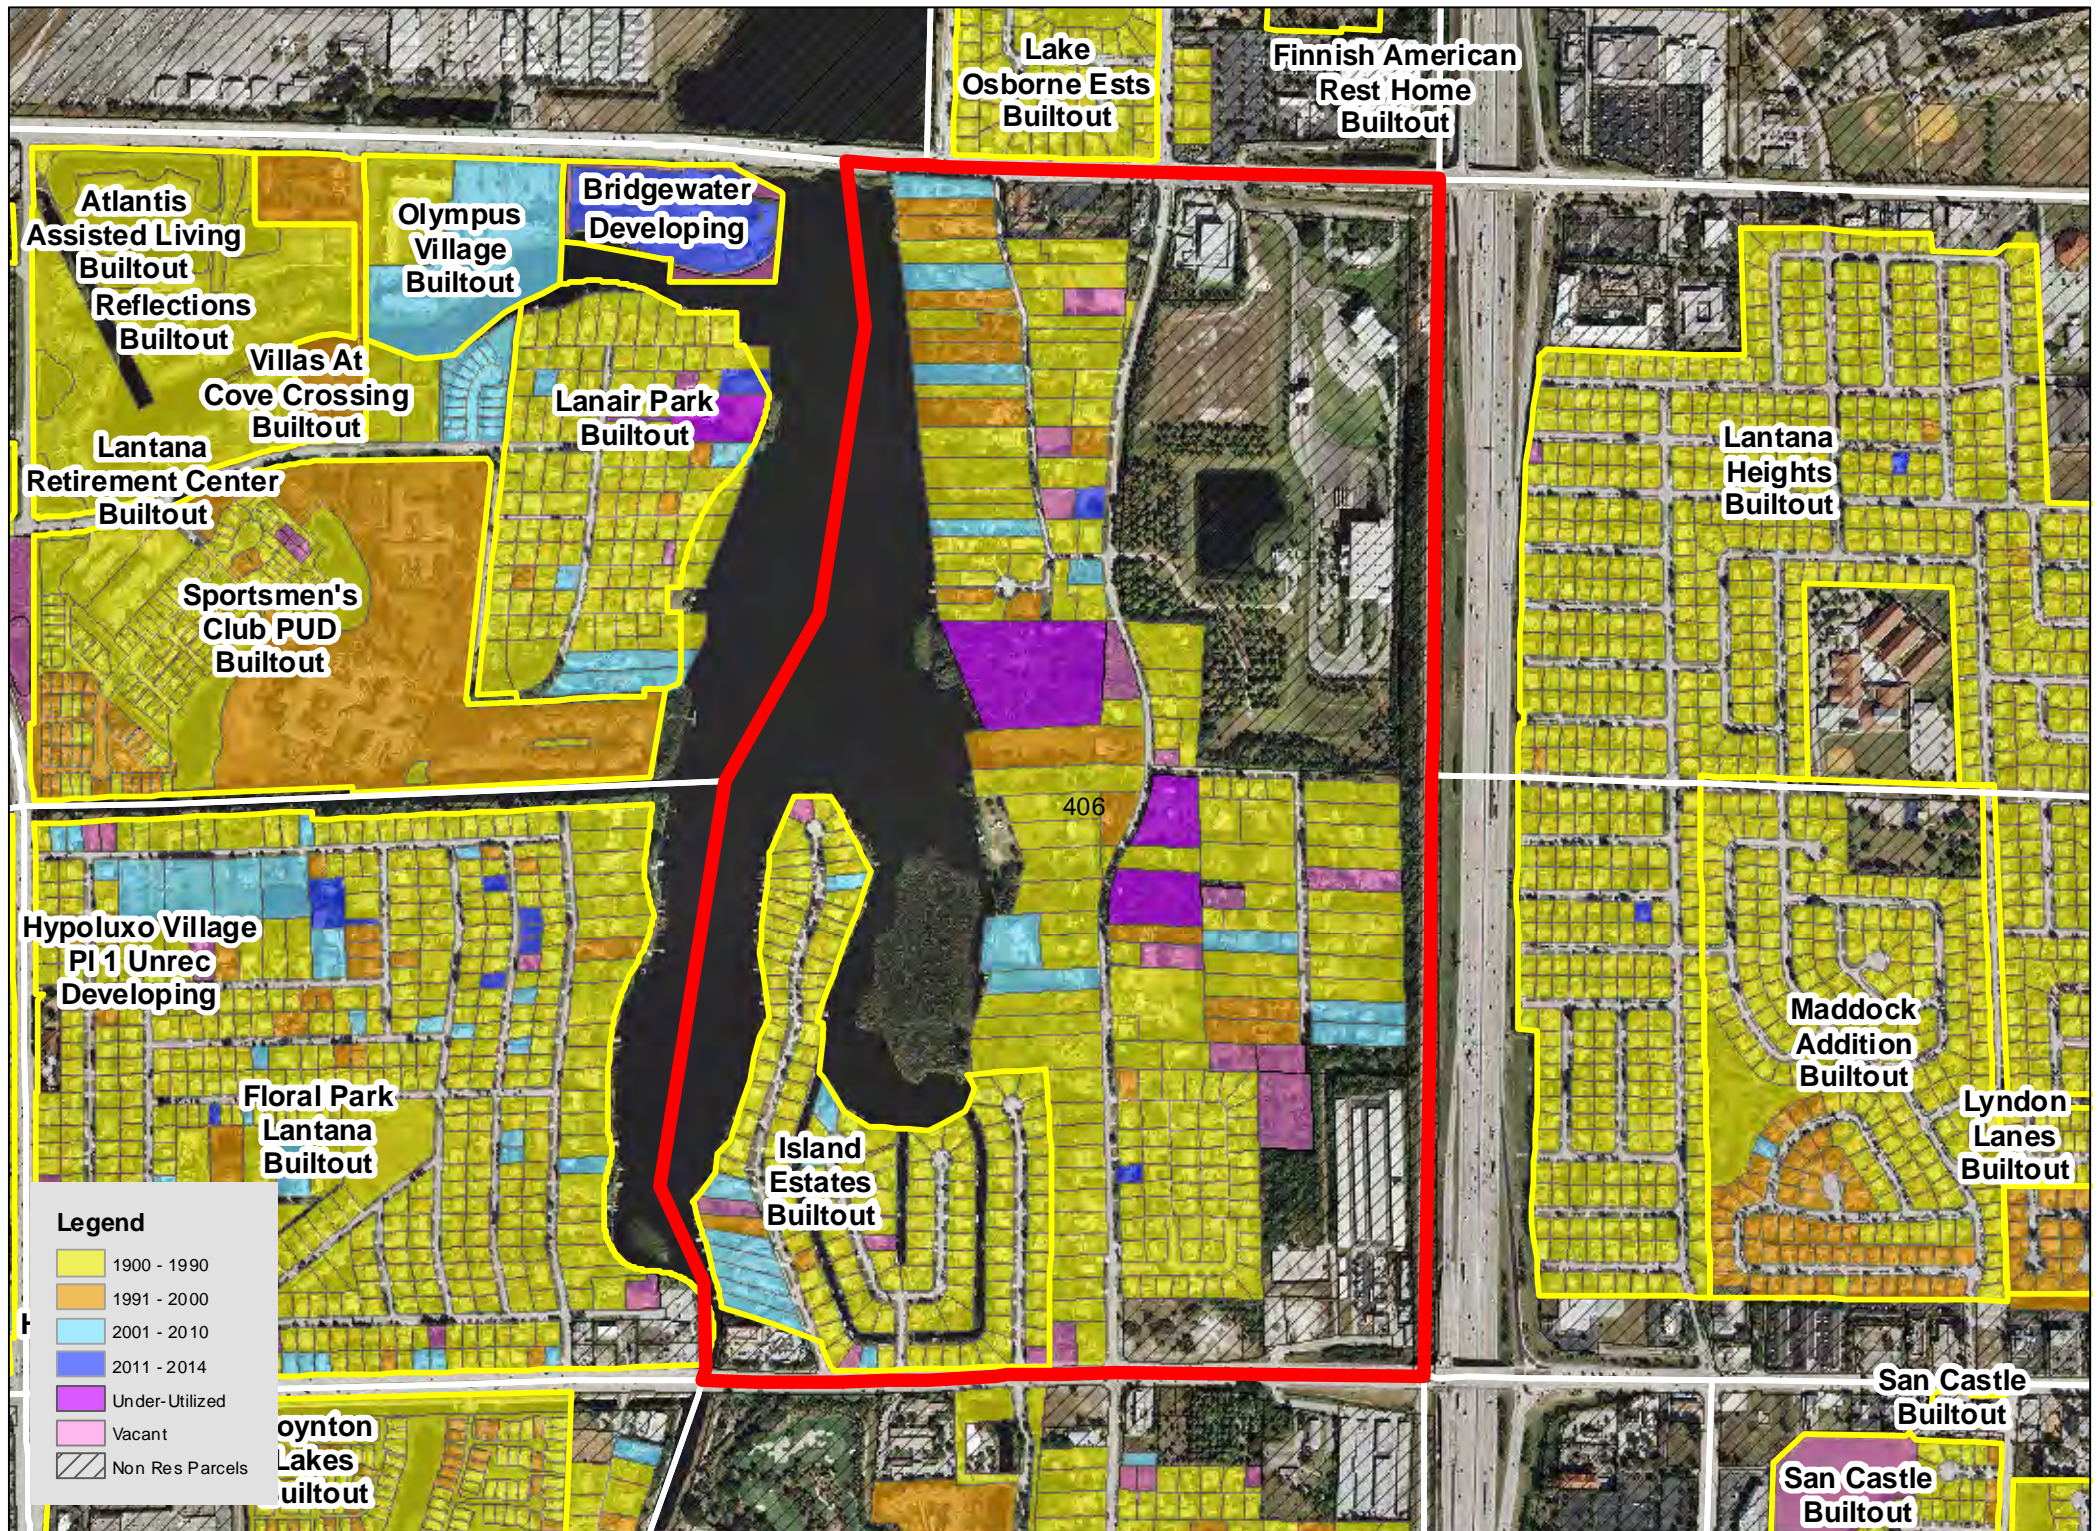

TAZ 402

TAZ 403

TAZ 407

TAZ 416

TAZ 453

TAZ 455

TAZ 480

TAZ 485

Legend

| | |
|------------|-----------------|
| Yellow | 1900 - 1990 |
| Orange | 1991 - 2000 |
| Light Blue | 2001 - 2010 |
| Dark Blue | 2011 - 2014 |
| Purple | Under-Utilized |
| Pink | Vacant |
| Hatched | Non Res Parcels |

TAZ 594

Patch Reef
Estates
Builtout

Millpond Timbercreek
Builtout

Legend

- 1900 - 1990
- 1991 - 2000
- 2001 - 2010
- 2011 - 2014
- Under-Utilized
- Vacant
- Non Res Parcels

Boca Raton
Bath & Tennis
Club Builtout

TAZ 640

TAZ 651

Boca Raton
Square
Buitout

TAZ 718

TAZ 744

TAZ 746

TAZ 747

TAZ 750