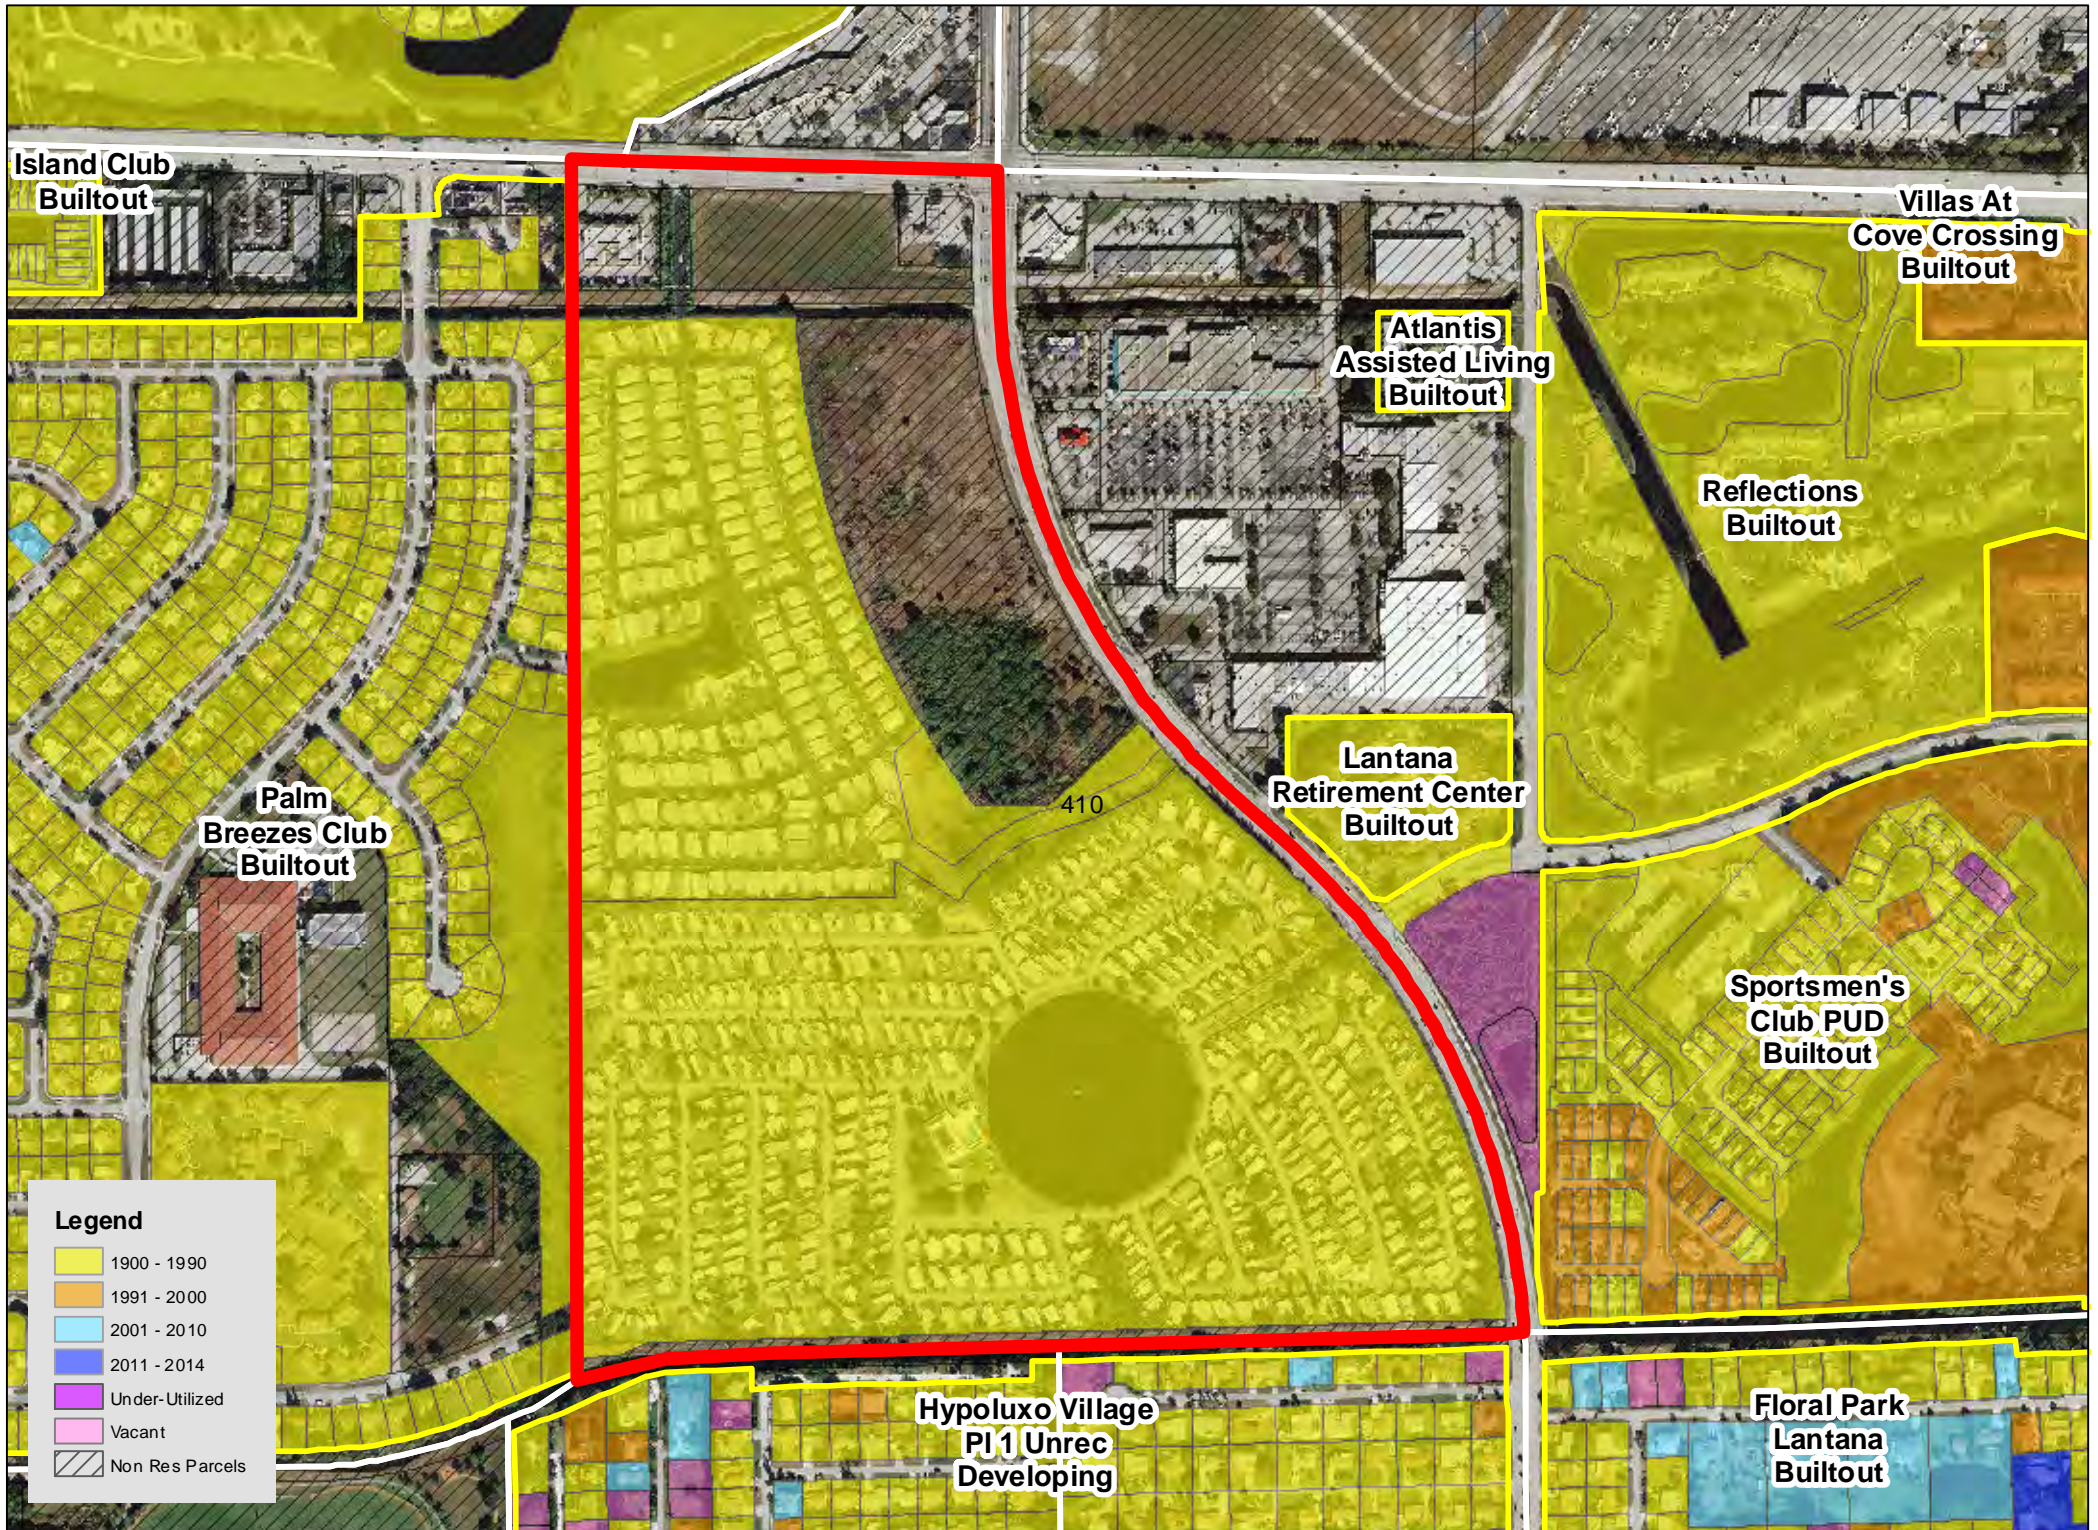

TAZ 402

TAZ 403

TAZ 407

TAZ 416

TAZ 453

TAZ 455

TAZ 480

TAZ 485

Legend

| | |
|------------|-----------------|
| Yellow | 1900 - 1990 |
| Orange | 1991 - 2000 |
| Light Blue | 2001 - 2010 |
| Dark Blue | 2011 - 2014 |
| Purple | Under-Utilized |
| Pink | Vacant |
| Hatched | Non Res Parcels |

TAZ 594

Patch Reef
Estates
Builtout

Millpond Timbercreek
Builtout

Legend

- 1900 - 1990
- 1991 - 2000
- 2001 - 2010
- 2011 - 2014
- Under-Utilized
- Vacant
- Non Res Parcels

Boca Raton
Bath & Tennis
Club Builtout

TAZ 640

TAZ 651

Boca Raton
Square
Buitout

TAZ 718

TAZ 744

TAZ 746

TAZ 747

TAZ 750