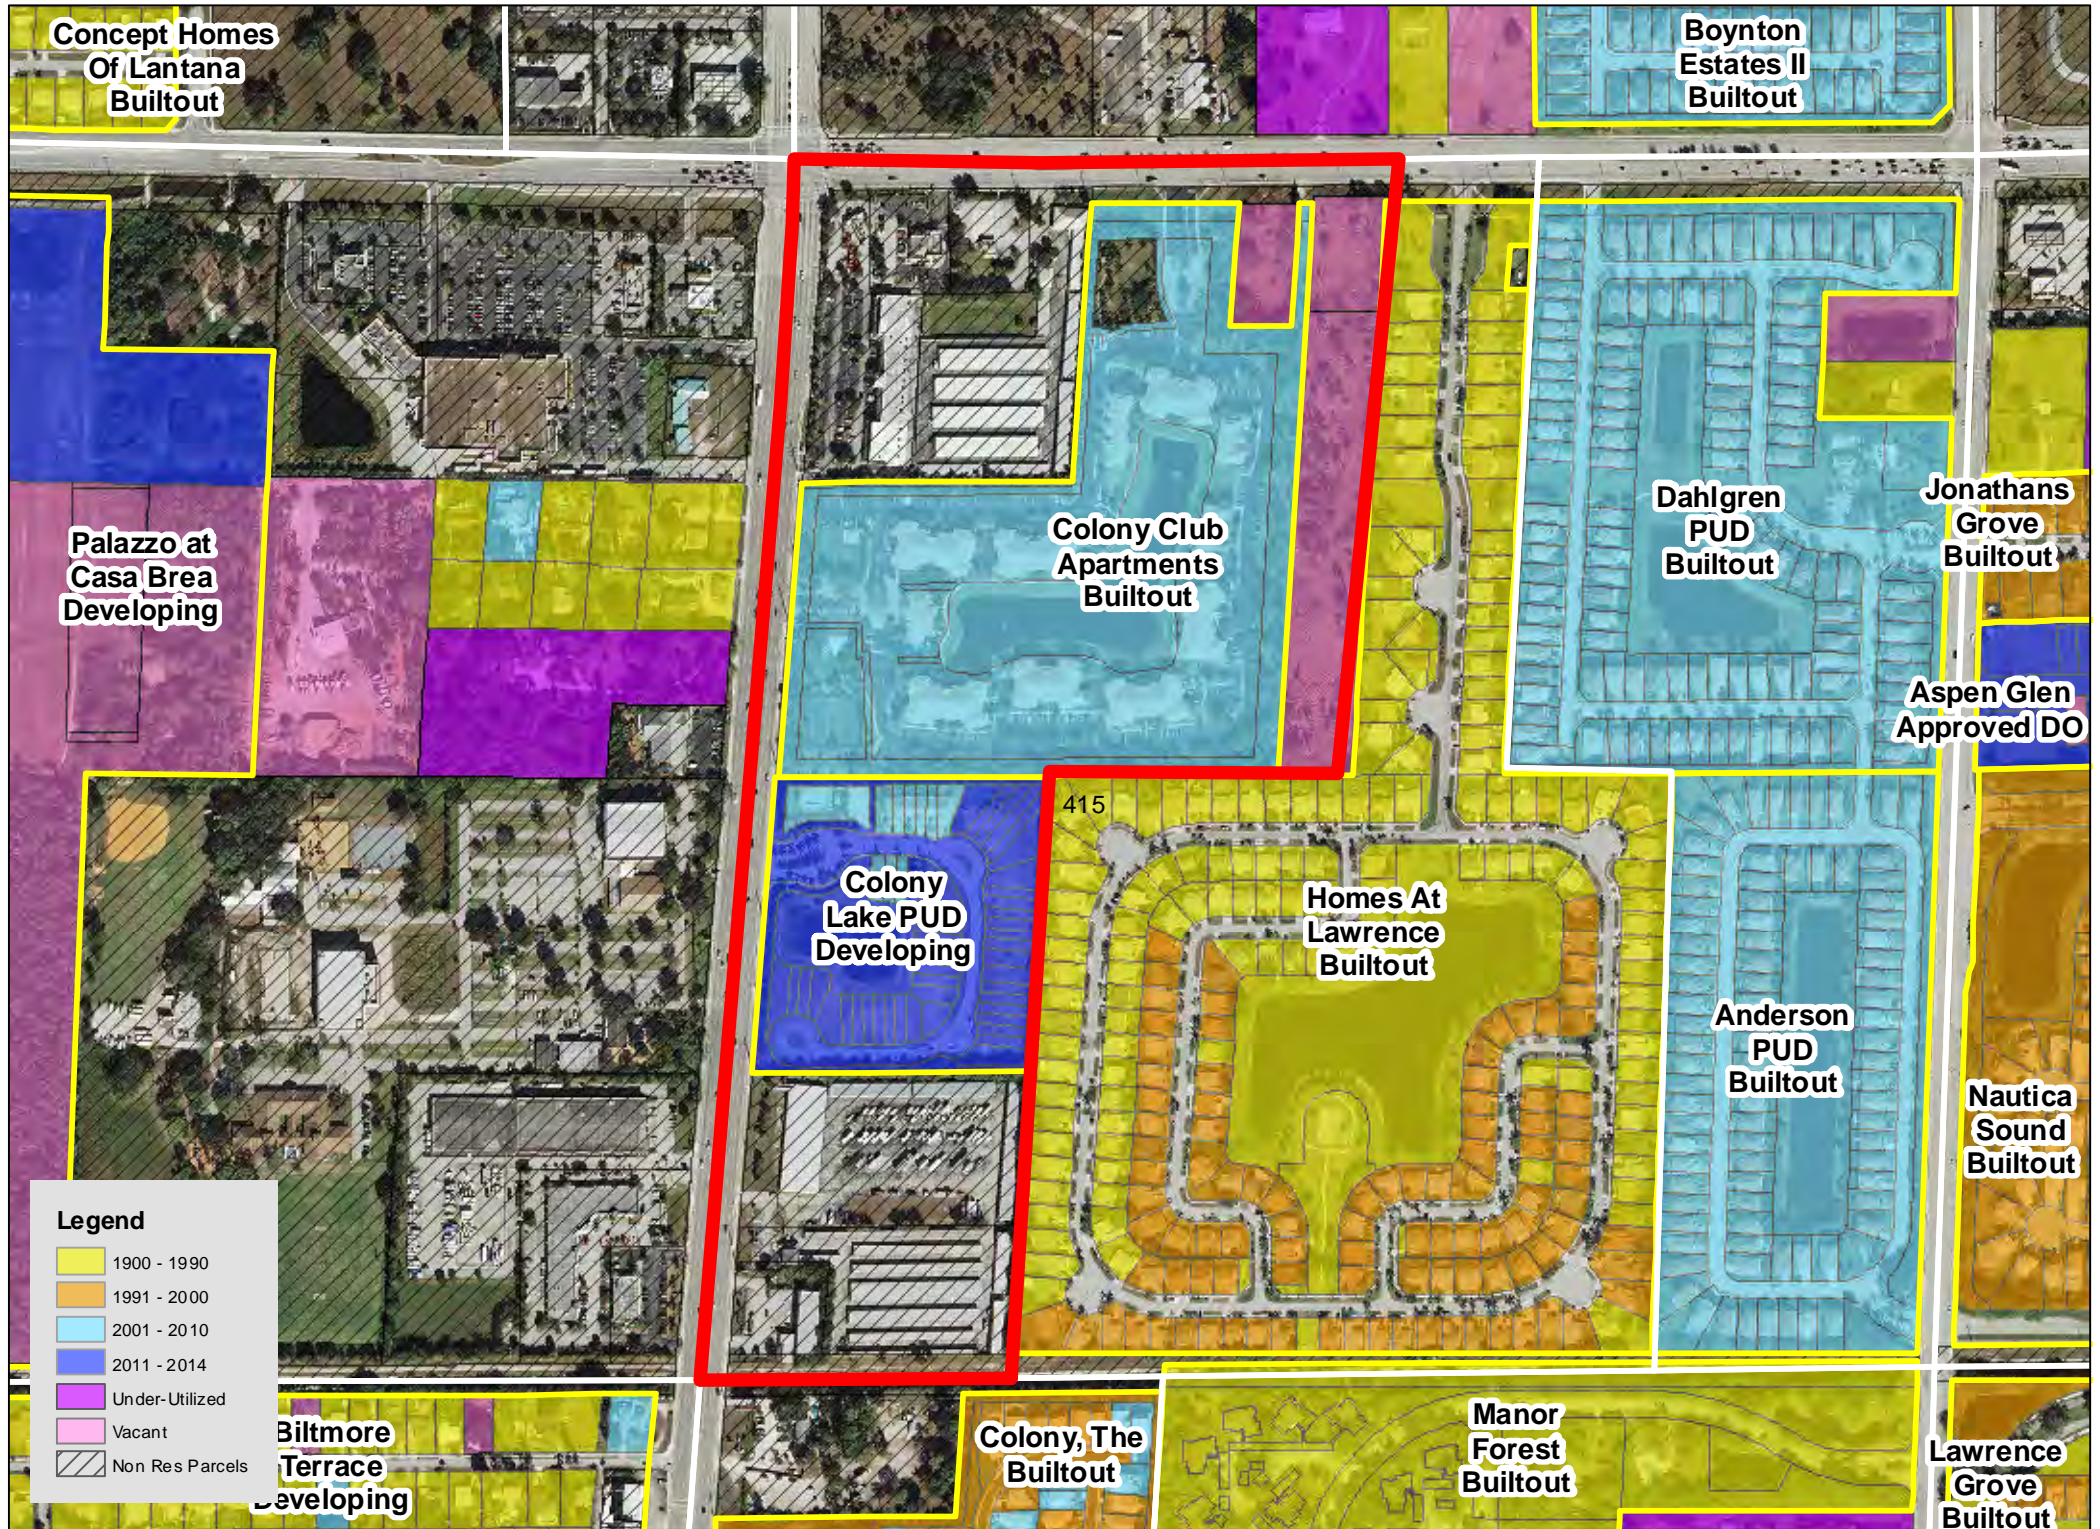

TAZ 402

TAZ 403

TAZ 407

TAZ 416

TAZ 453

TAZ 455

TAZ 480

TAZ 485

Legend

| | |
|------------|-----------------|
| Yellow | 1900 - 1990 |
| Orange | 1991 - 2000 |
| Light Blue | 2001 - 2010 |
| Dark Blue | 2011 - 2014 |
| Purple | Under-Utilized |
| Pink | Vacant |
| Hatched | Non Res Parcels |

TAZ 594

Patch Reef
Estates
Builtout

Millpond Timbercreek
Builtout

Legend

- 1900 - 1990
- 1991 - 2000
- 2001 - 2010
- 2011 - 2014
- Under-Utilized
- Vacant
- Non Res Parcels

Boca Raton
Bath & Tennis
Club Builtout

TAZ 640

TAZ 651

Boca Raton
Square
Buitout

TAZ 718

TAZ 744

TAZ 746

TAZ 747

TAZ 750