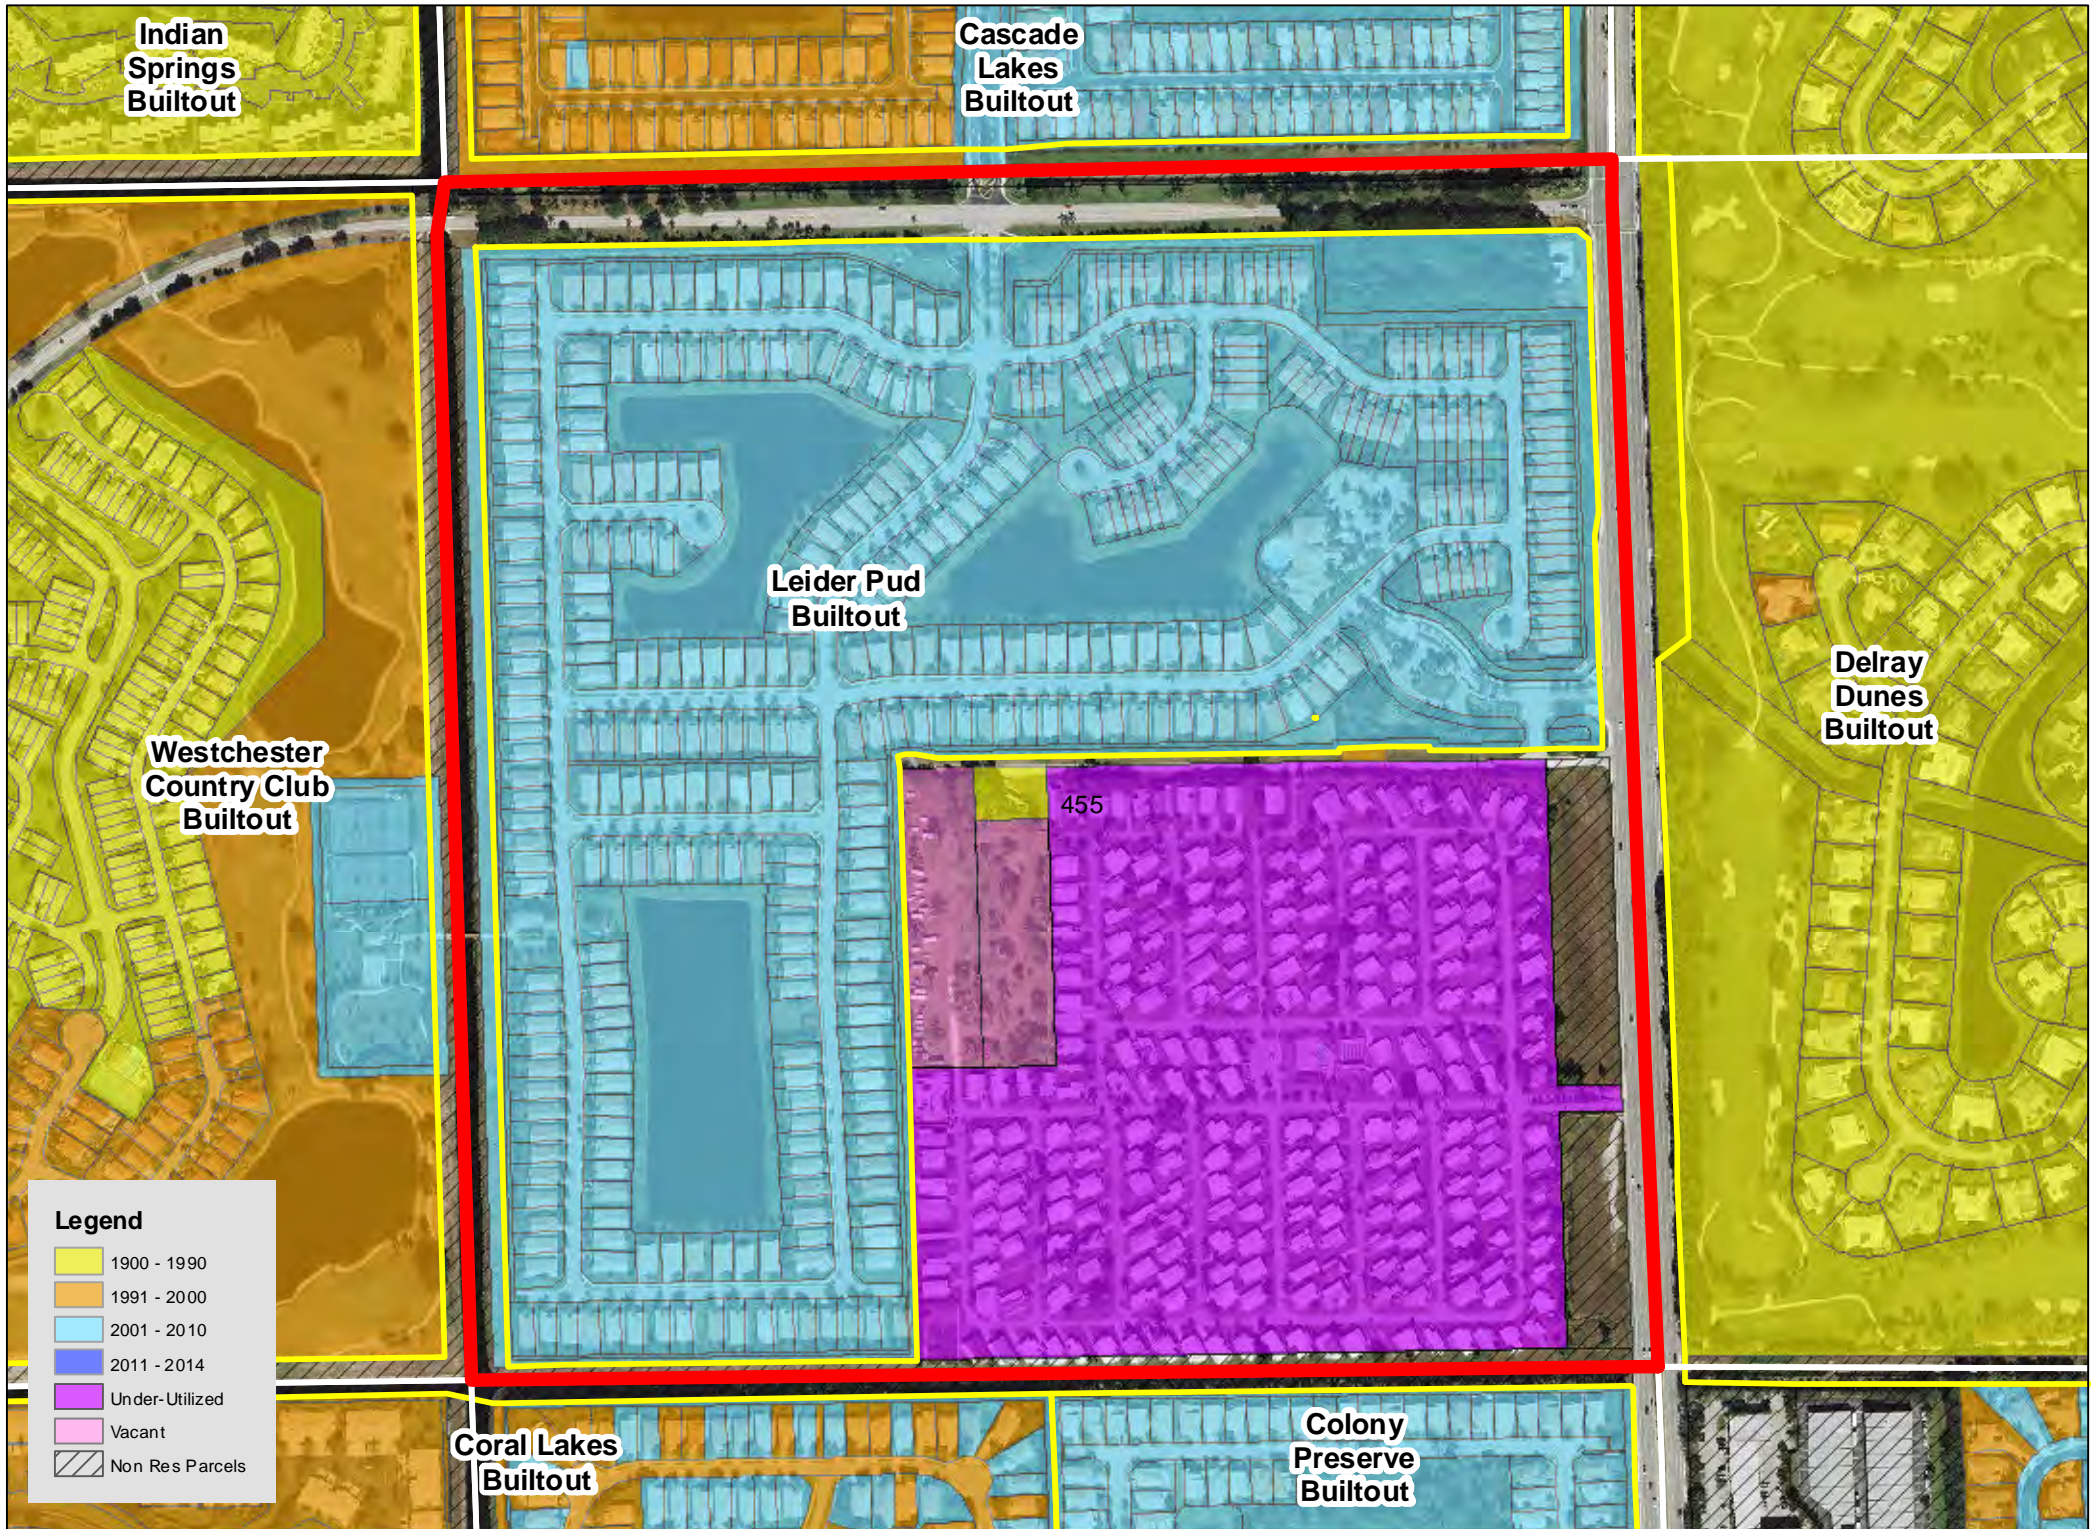

TAZ 402

TAZ 403

TAZ 407

TAZ 416

TAZ 453

TAZ 455

TAZ 480

TAZ 485

Legend

| | |
|------------|-----------------|
| Yellow | 1900 - 1990 |
| Orange | 1991 - 2000 |
| Light Blue | 2001 - 2010 |
| Dark Blue | 2011 - 2014 |
| Purple | Under-Utilized |
| Pink | Vacant |
| Hatched | Non Res Parcels |

TAZ 594

Patch Reef
Estates
Builtout

Millpond Timbercreek
Builtout

Legend

- 1900 - 1990
- 1991 - 2000
- 2001 - 2010
- 2011 - 2014
- Under-Utilized
- Vacant
- Non Res Parcels

Boca Raton
Bath & Tennis
Club Builtout

TAZ 640

TAZ 651

Boca Raton
Square
Buitout

TAZ 718

TAZ 744

TAZ 746

TAZ 747

TAZ 750