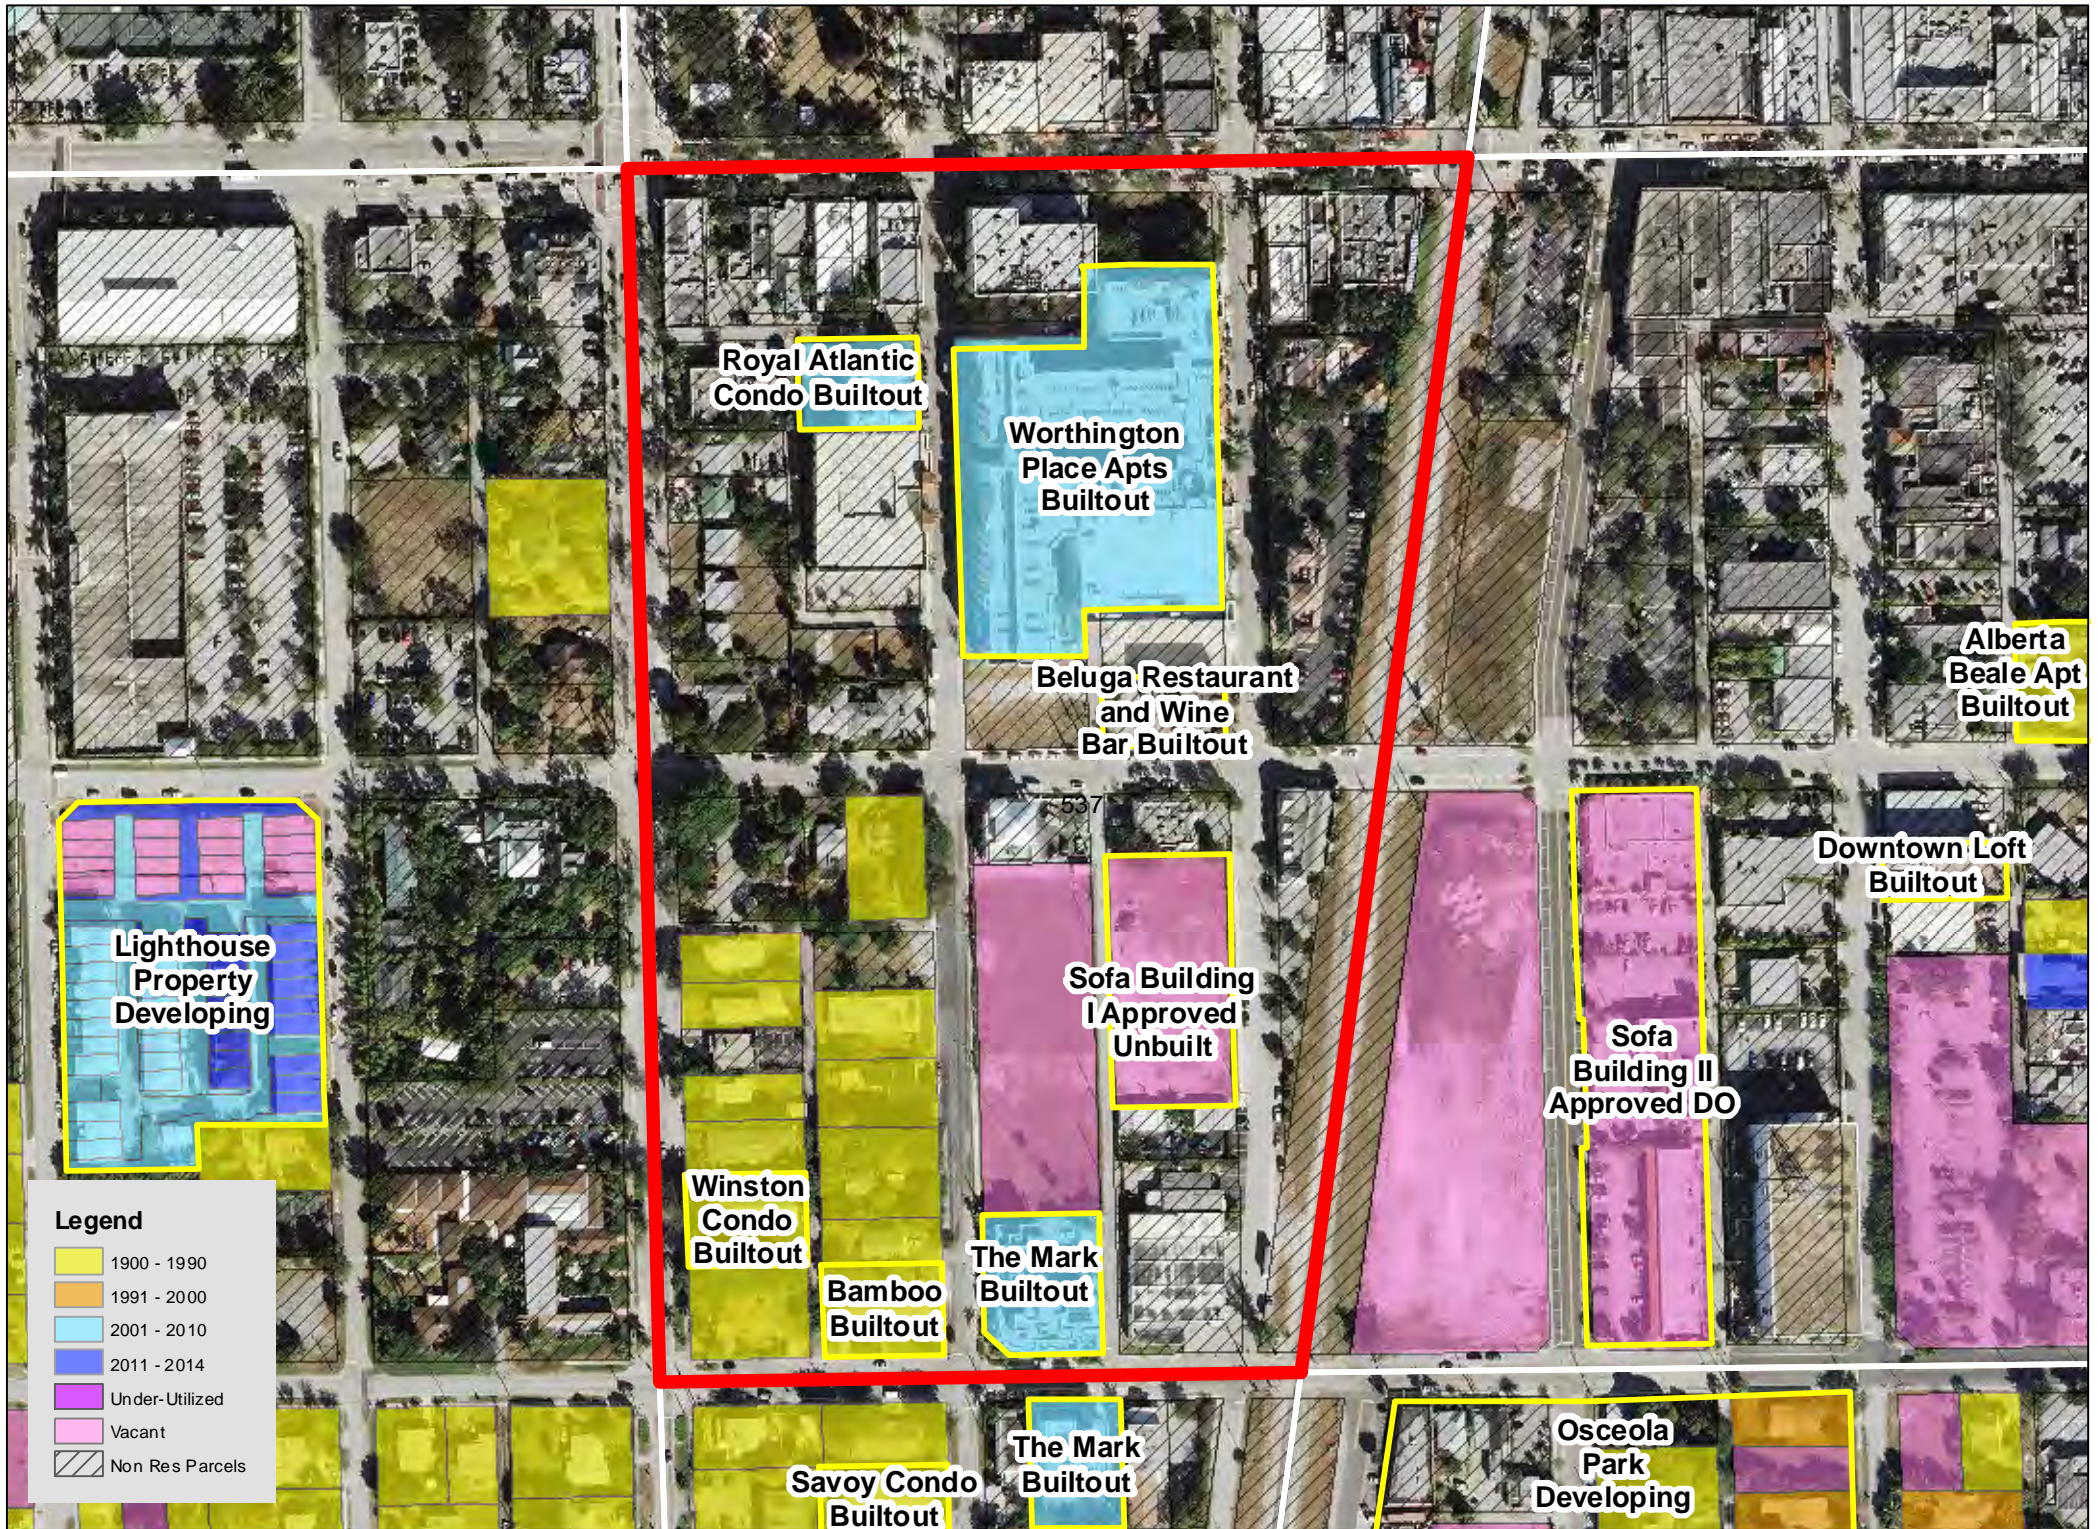

TAZ 402

TAZ 403

TAZ 407

TAZ 416

TAZ 453

TAZ 455

TAZ 480

TAZ 485

Legend

| | |
|------------|-----------------|
| Yellow | 1900 - 1990 |
| Orange | 1991 - 2000 |
| Light Blue | 2001 - 2010 |
| Dark Blue | 2011 - 2014 |
| Purple | Under-Utilized |
| Pink | Vacant |
| Hatched | Non Res Parcels |

TAZ 594

Patch Reef
Estates
Builtout

Millpond Timbercreek
Builtout

Legend

- 1900 - 1990
- 1991 - 2000
- 2001 - 2010
- 2011 - 2014
- Under-Utilized
- Vacant
- Non Res Parcels

Boca Raton
Bath & Tennis
Club Builtout

TAZ 640

TAZ 651

Boca Raton
Square
Buitout

TAZ 718

TAZ 744

TAZ 746

TAZ 747

TAZ 750