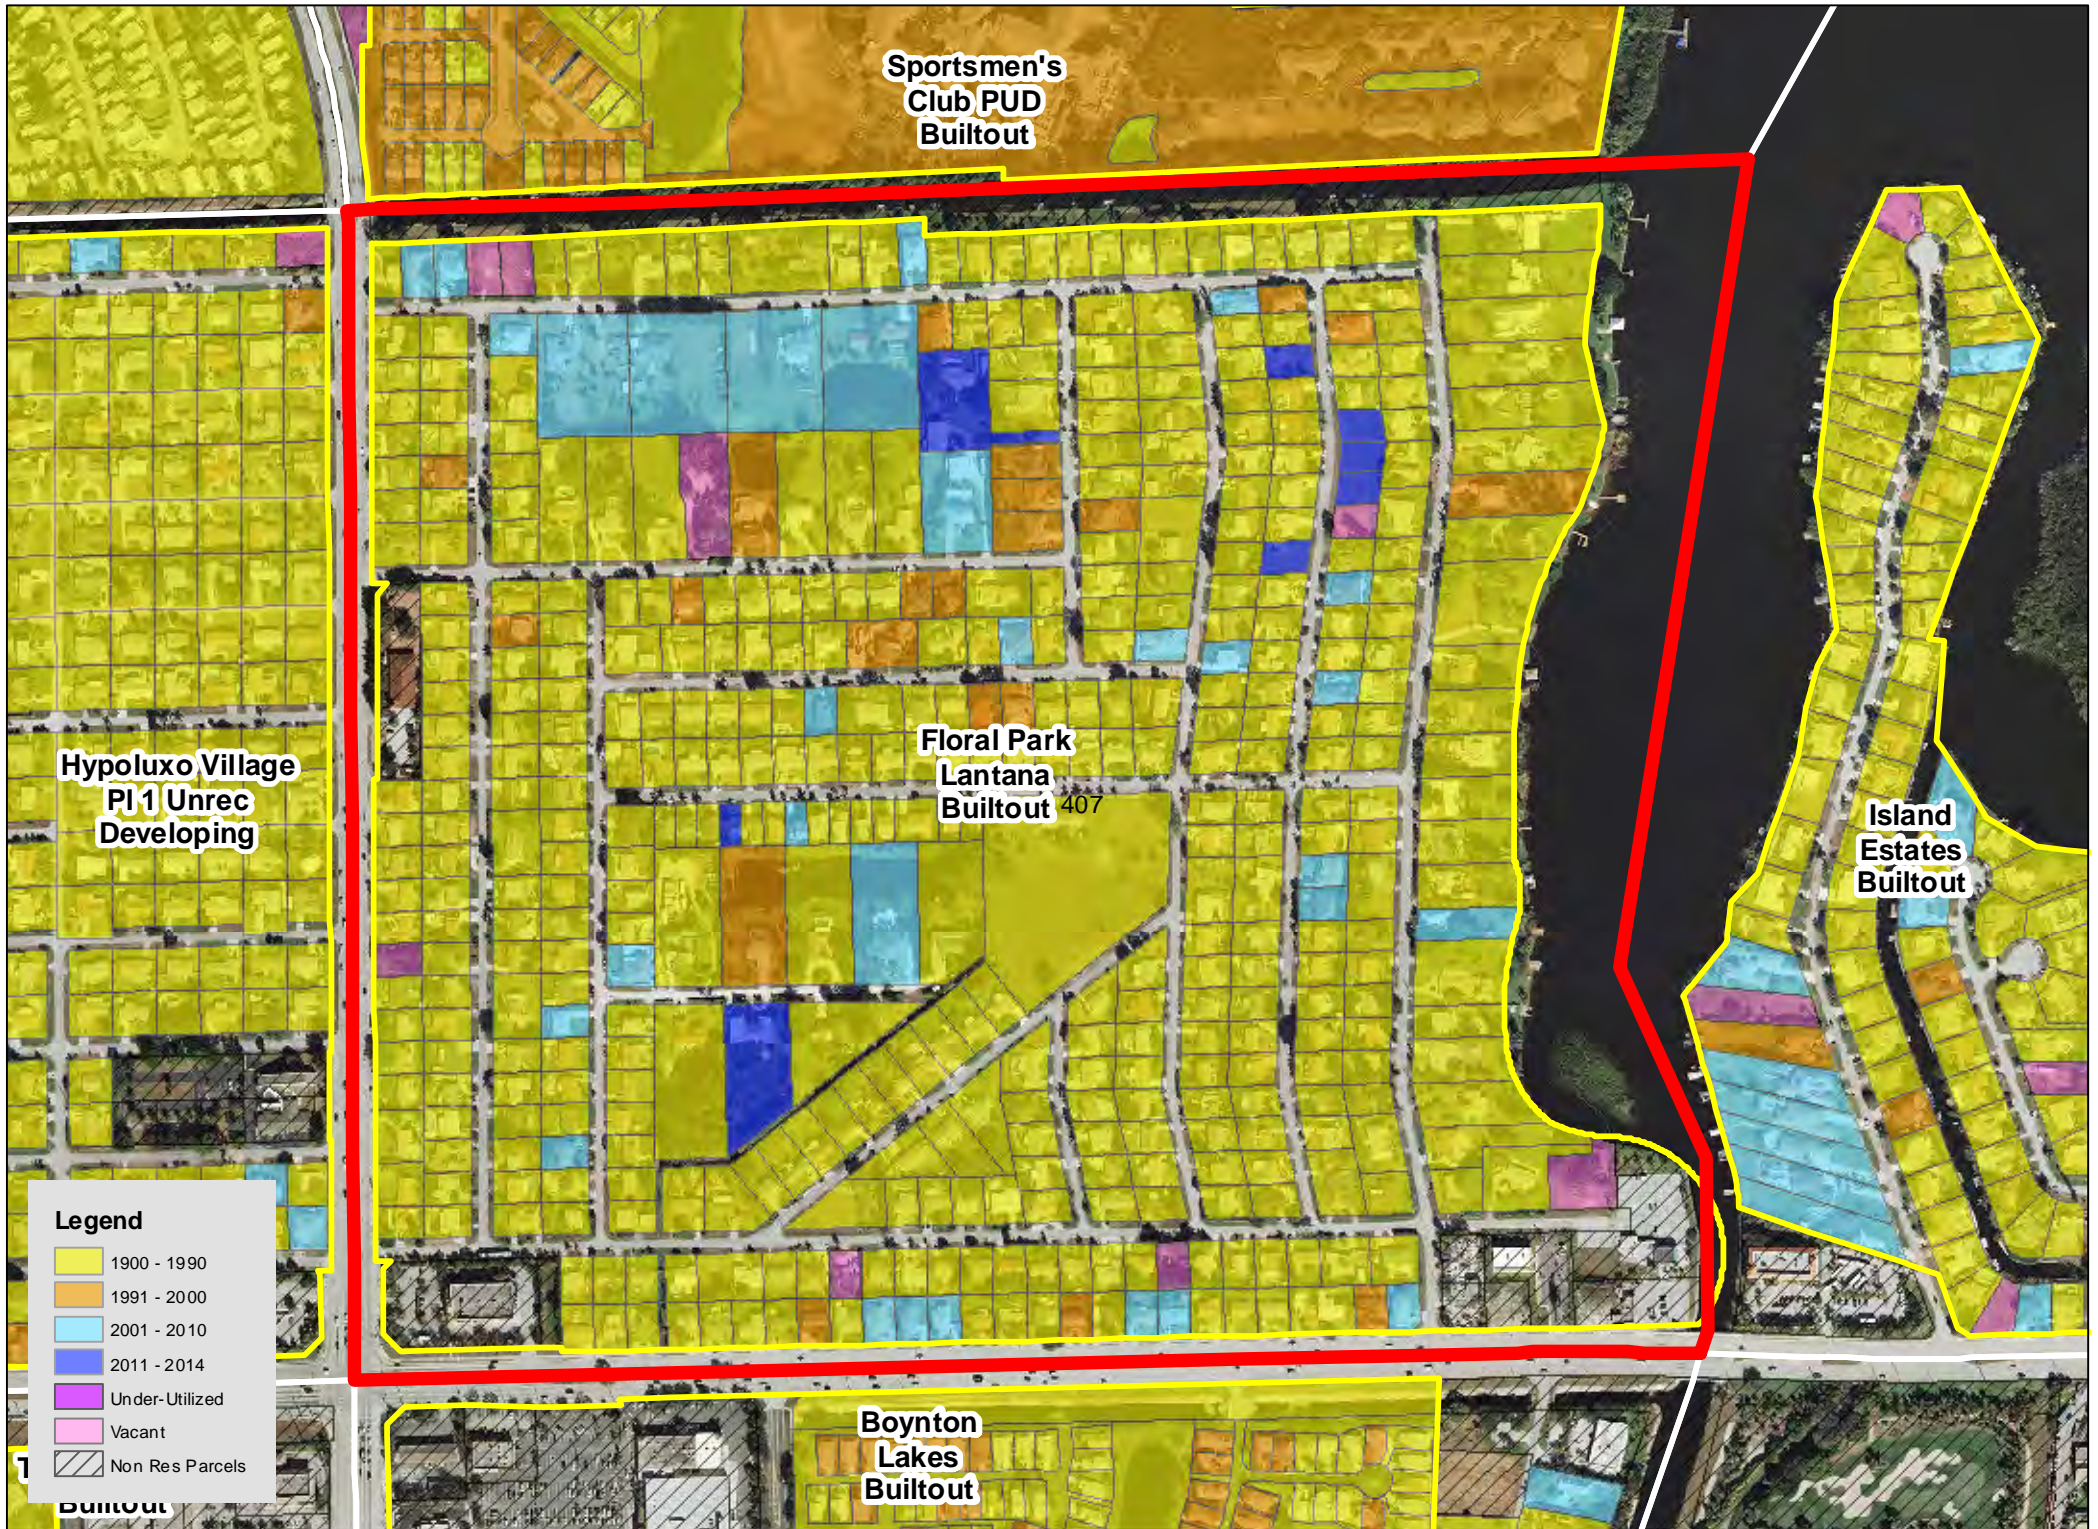

TAZ 402

TAZ 403

TAZ 407

TAZ 416

TAZ 453

TAZ 455

TAZ 480

TAZ 485

Legend

| | |
|------------|-----------------|
| Yellow | 1900 - 1990 |
| Orange | 1991 - 2000 |
| Light Blue | 2001 - 2010 |
| Dark Blue | 2011 - 2014 |
| Purple | Under-Utilized |
| Pink | Vacant |
| Hatched | Non Res Parcels |

TAZ 594

Patch Reef
Estates
Builtout

Millpond Timbercreek
Builtout

Legend

- 1900 - 1990
- 1991 - 2000
- 2001 - 2010
- 2011 - 2014
- Under-Utilized
- Vacant
- Non Res Parcels

Boca Raton
Bath & Tennis
Club Builtout

TAZ 640

TAZ 651

Boca Raton
Square
Buitout

TAZ 718

TAZ 744

TAZ 746

TAZ 747

TAZ 750