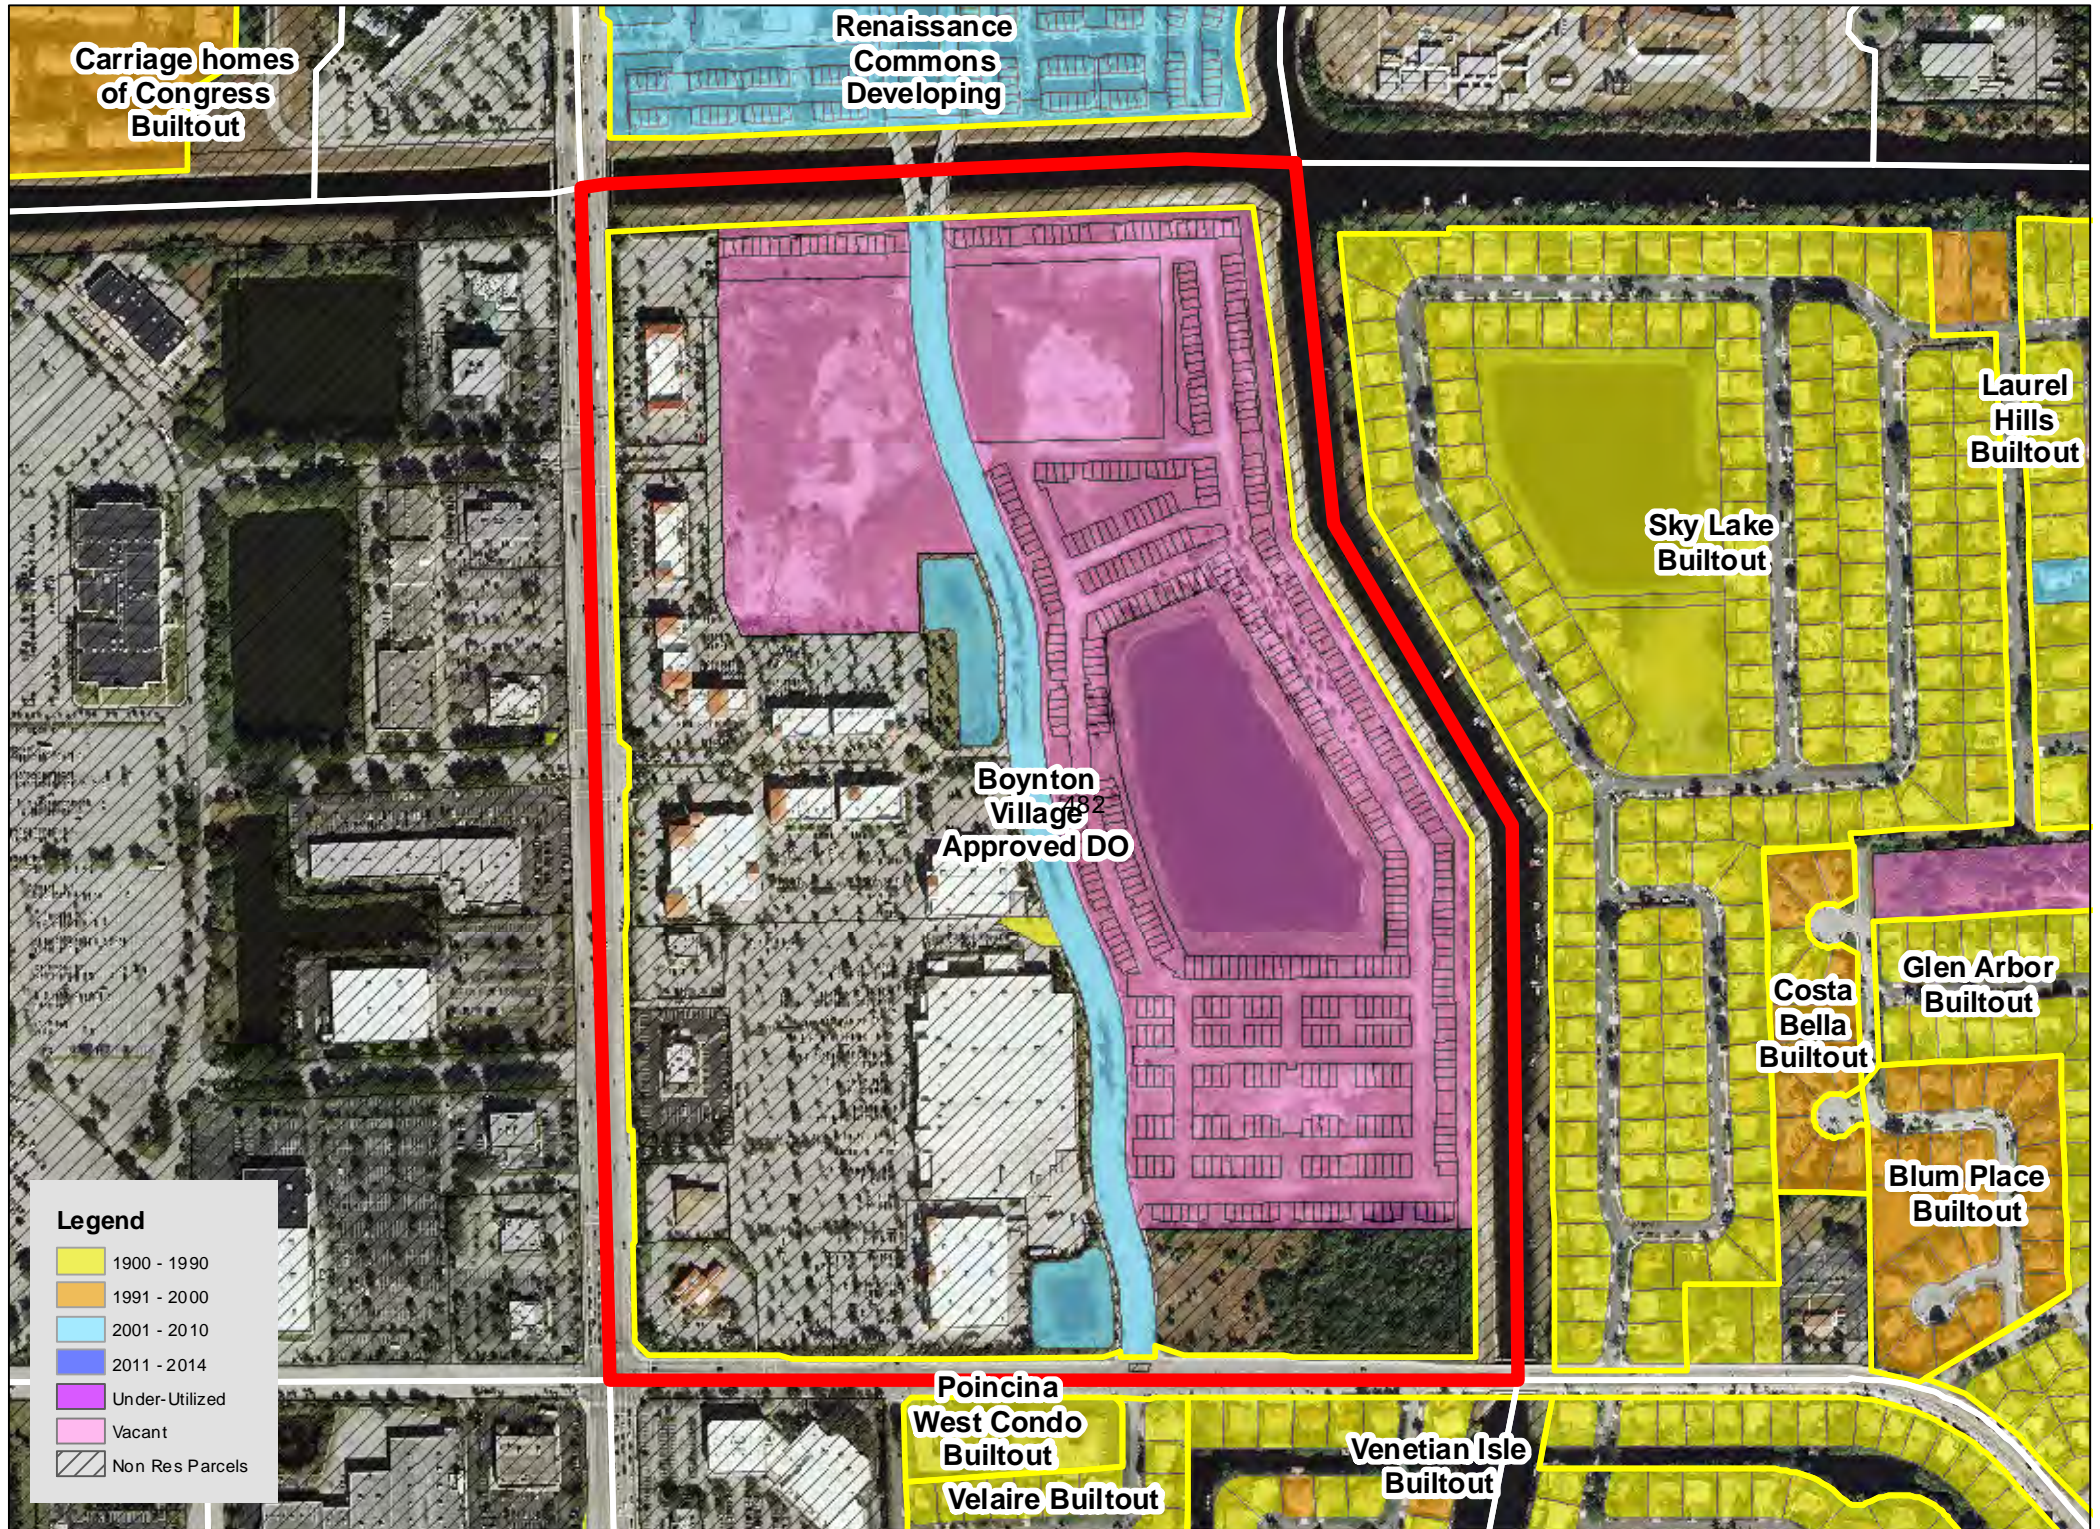

TAZ 402

TAZ 403

TAZ 407

TAZ 416

TAZ 453

TAZ 455

TAZ 480

TAZ 485

Legend

| | |
|------------|-----------------|
| Yellow | 1900 - 1990 |
| Orange | 1991 - 2000 |
| Light Blue | 2001 - 2010 |
| Dark Blue | 2011 - 2014 |
| Purple | Under-Utilized |
| Pink | Vacant |
| Hatched | Non Res Parcels |

TAZ 594

Patch Reef
Estates
Builtout

Millpond Timbercreek
Builtout

Legend

- 1900 - 1990
- 1991 - 2000
- 2001 - 2010
- 2011 - 2014
- Under-Utilized
- Vacant
- Non Res Parcels

Boca Raton
Bath & Tennis
Club Builtout

TAZ 640

TAZ 651

Boca Raton
Square
Buitout

TAZ 718

TAZ 744

TAZ 746

TAZ 747

TAZ 750