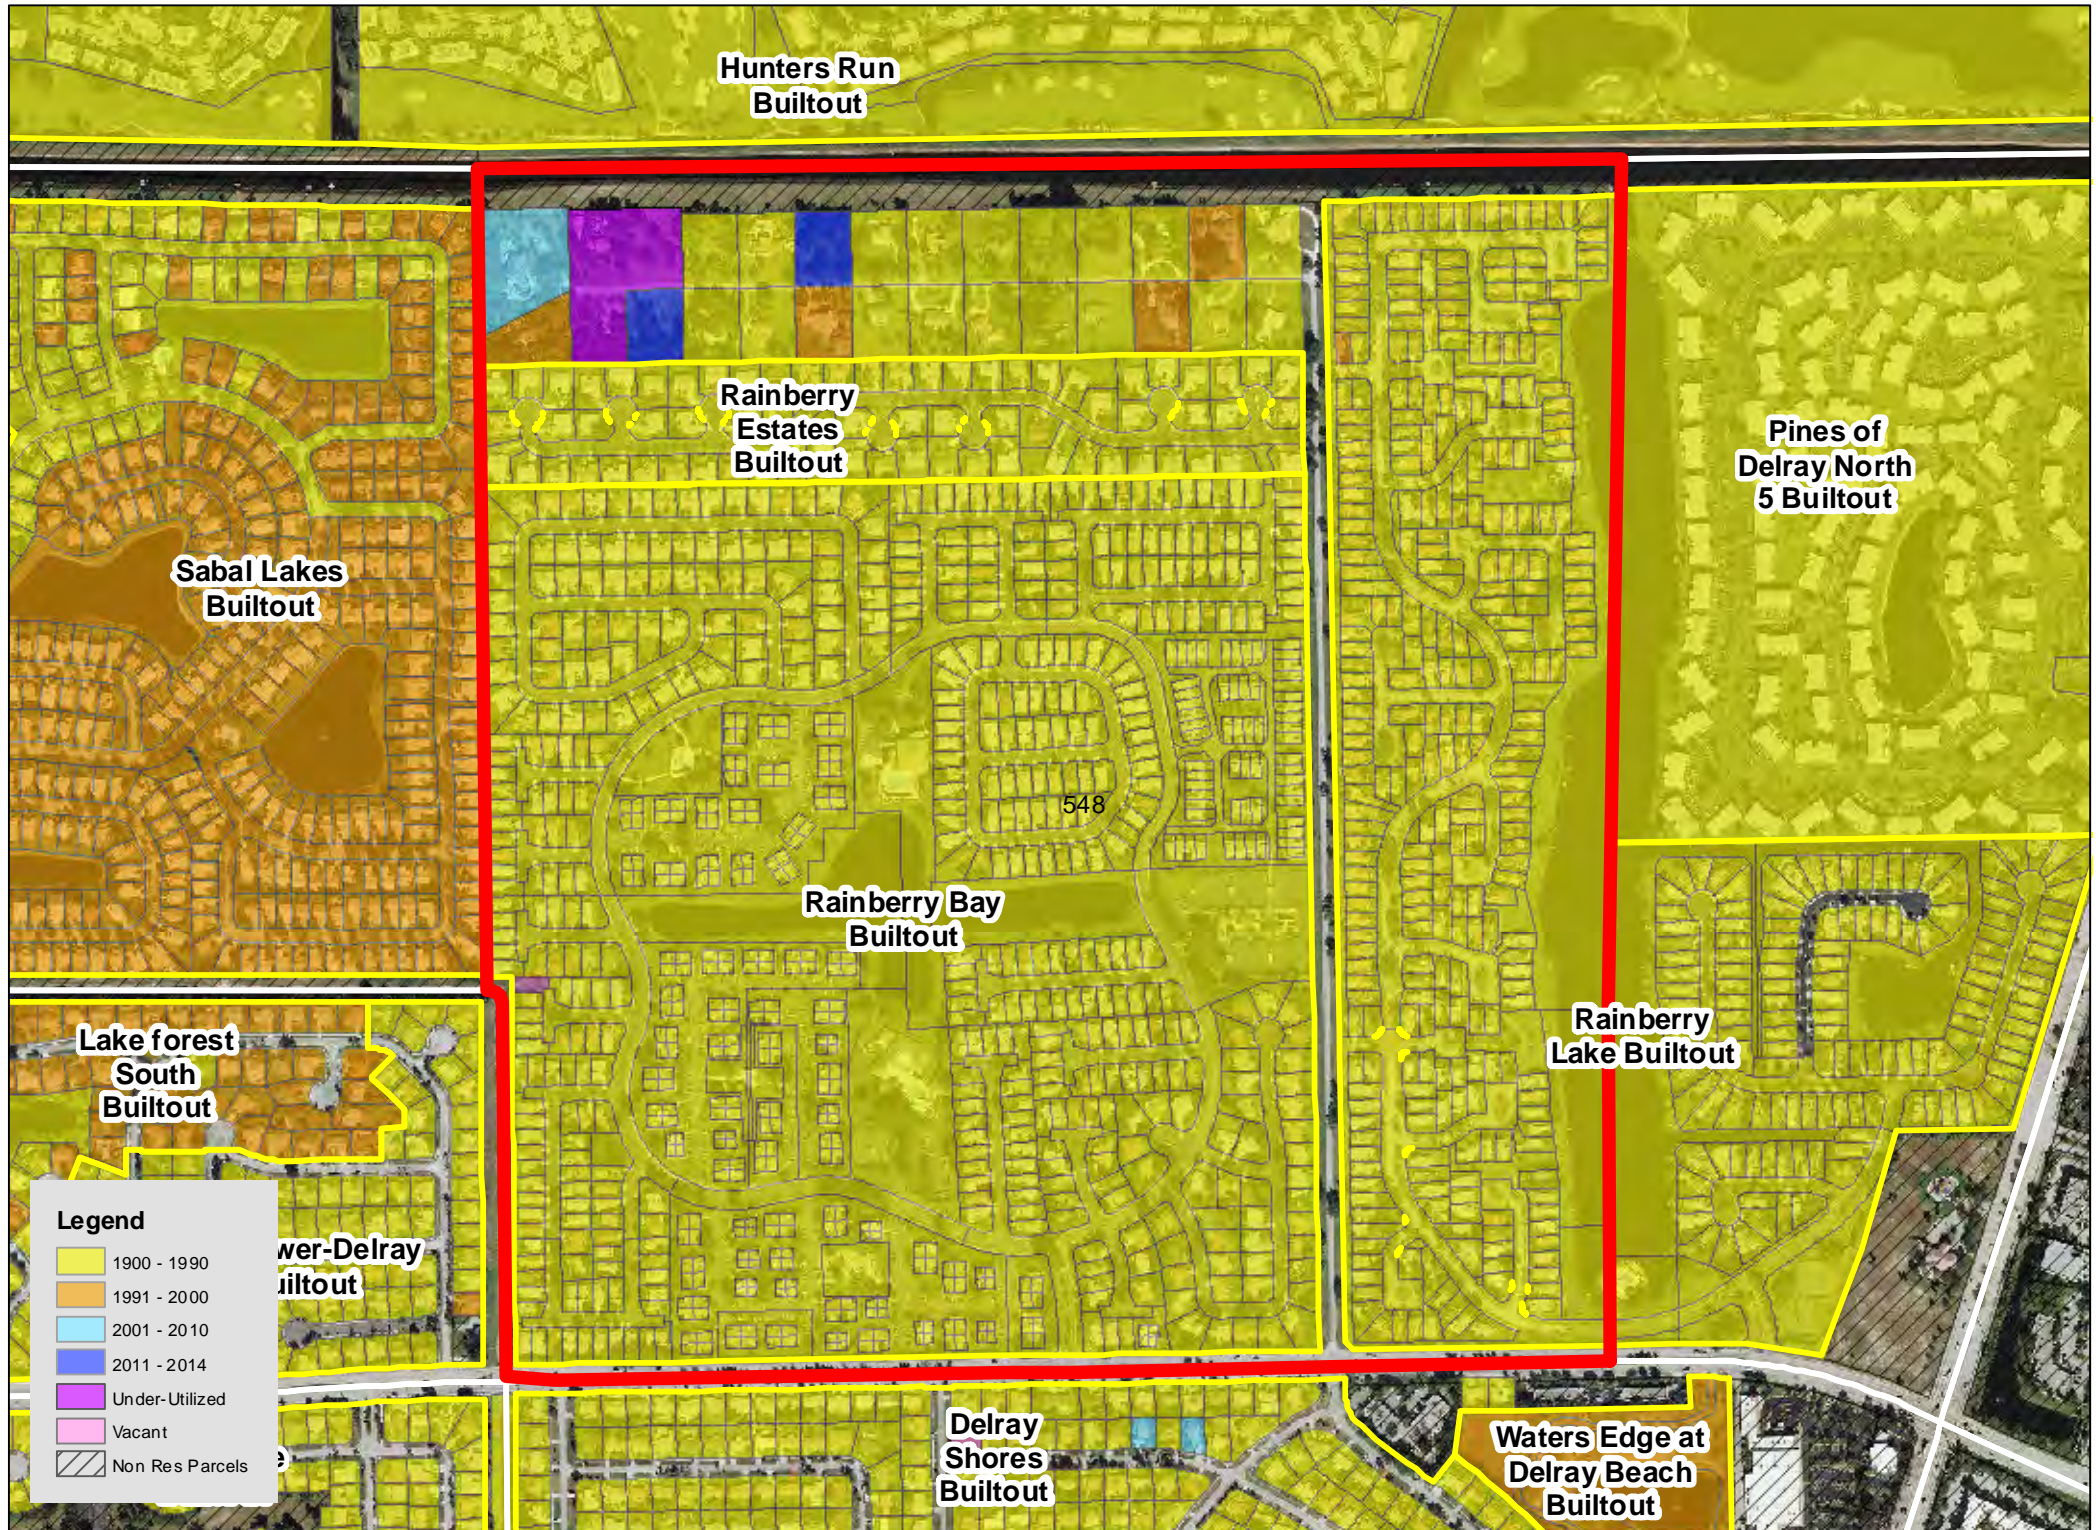

Legend

| | |
|------------|-----------------|
| Yellow | 1900 - 1990 |
| Orange | 1991 - 2000 |
| Light Blue | 2001 - 2010 |
| Dark Blue | 2011 - 2014 |
| Purple | Under-Utilized |
| Pink | Vacant |
| Hatched | Non Res Parcels |

TAZ 594

Patch Reef
Estates
Builtout

Millpond Timbercreek
Builtout

Legend

- 1900 - 1990
- 1991 - 2000
- 2001 - 2010
- 2011 - 2014
- Under-Utilized
- Vacant
- Non Res Parcels

Boca Raton
Bath & Tennis
Club Builtout

TAZ 640

TAZ 651

Boca Raton
Square
Buitout

TAZ 718

TAZ 744

TAZ 746

TAZ 747

TAZ 750