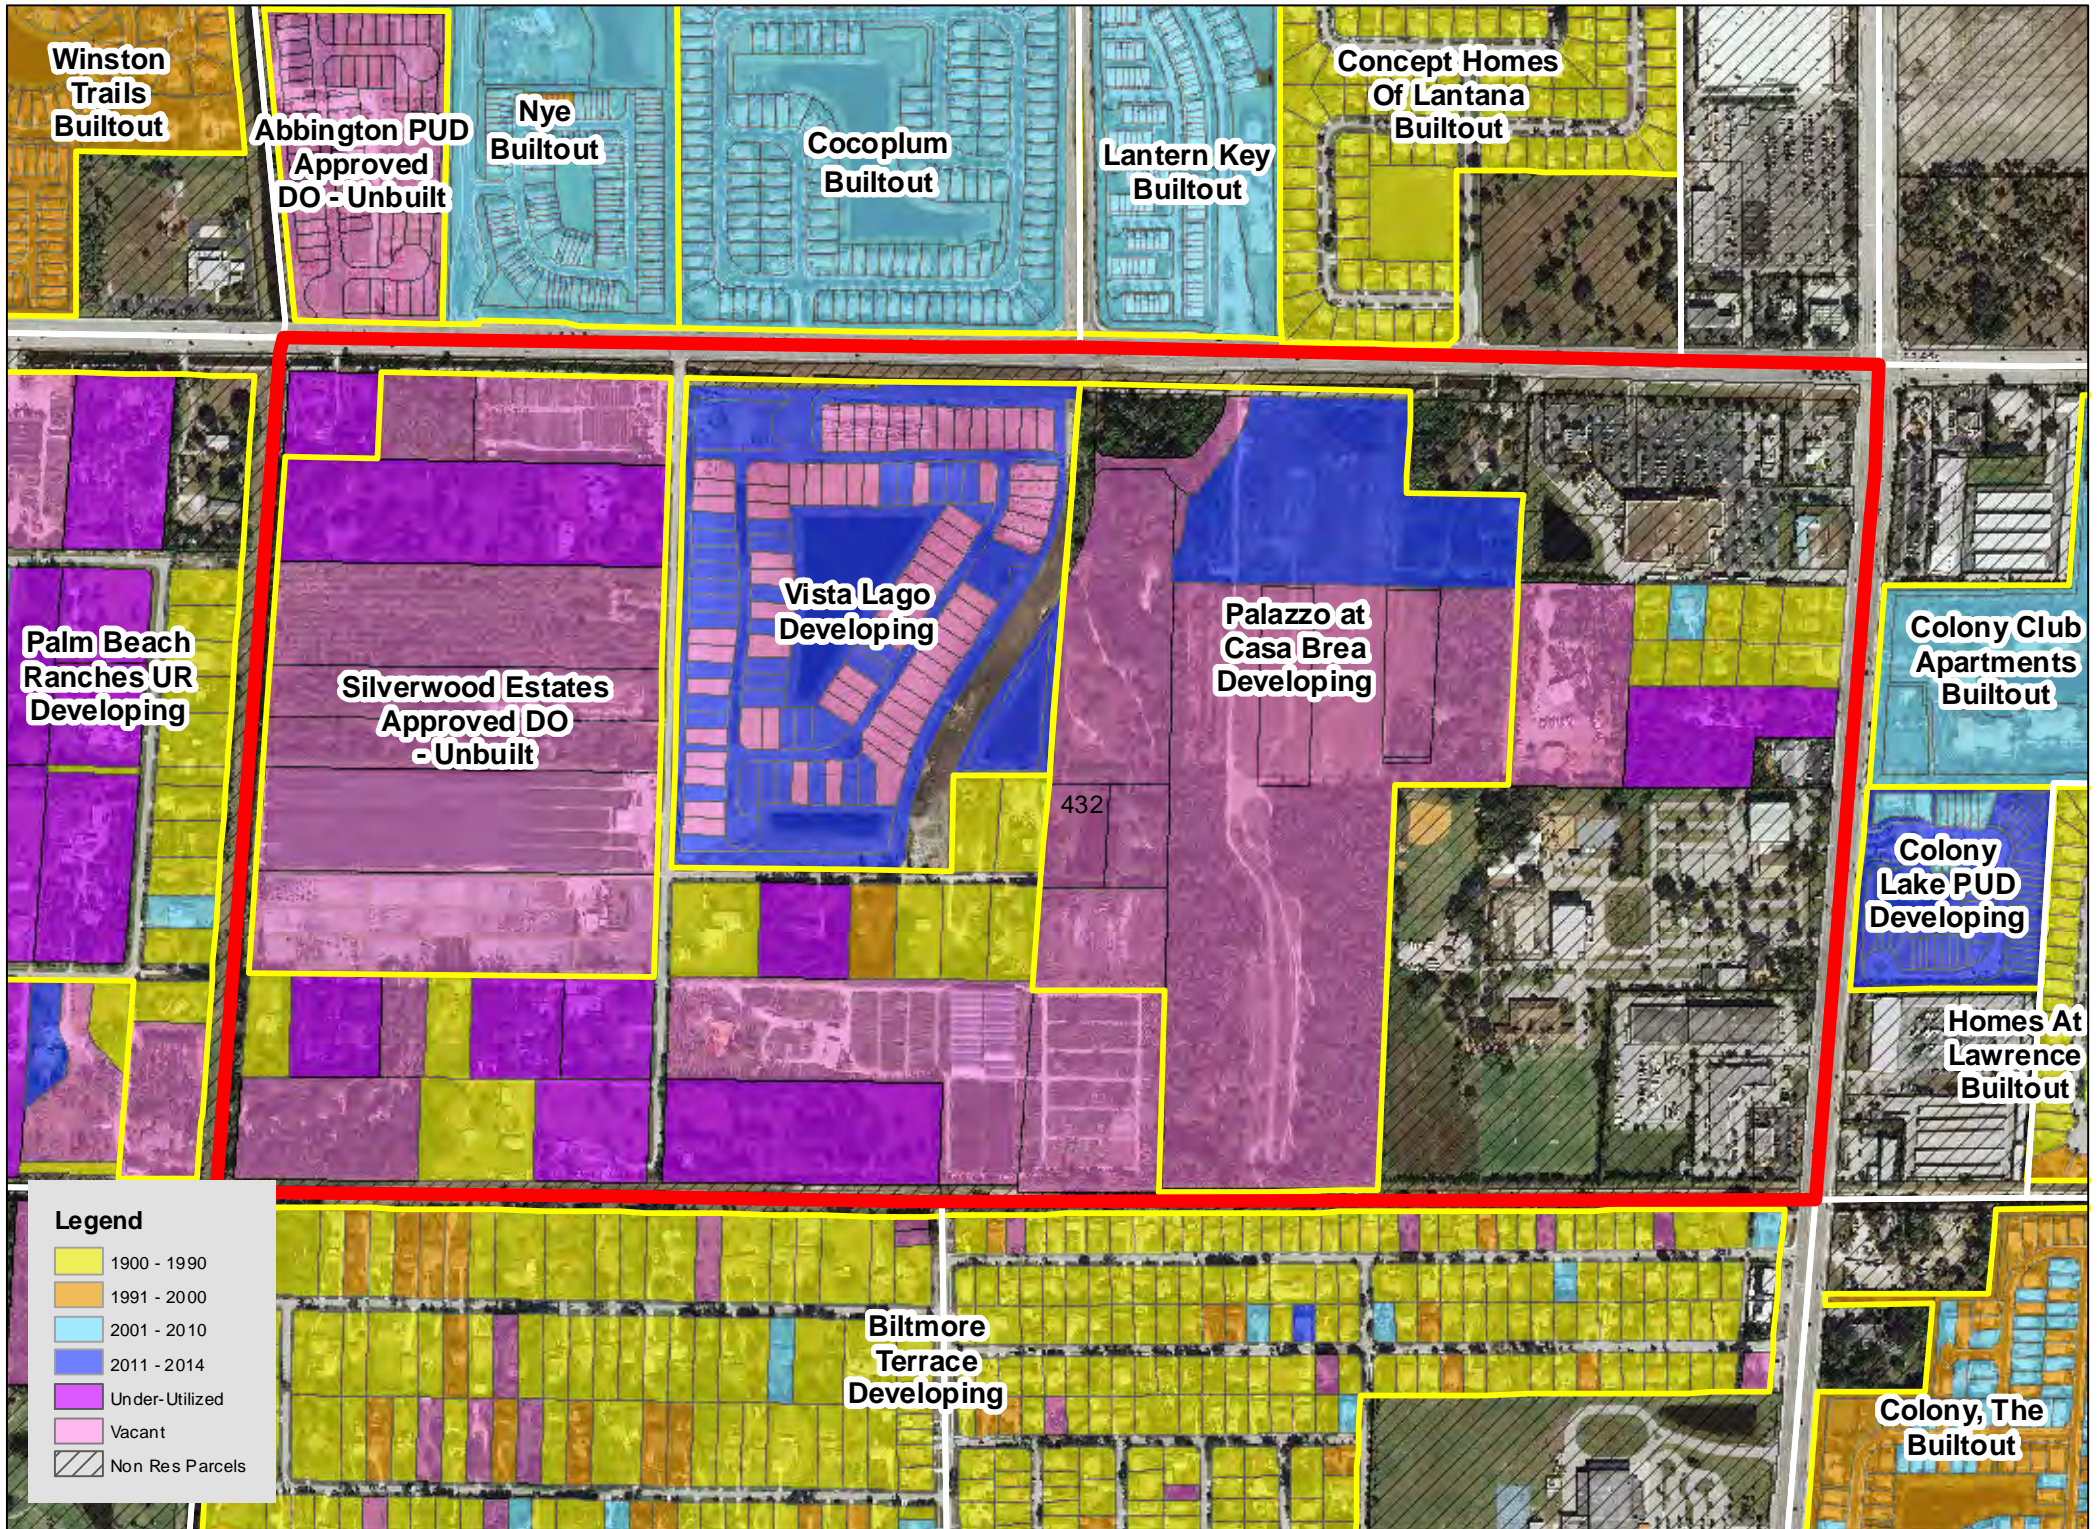

TAZ 402

TAZ 403

TAZ 407

TAZ 416

TAZ 453

TAZ 455

TAZ 480

TAZ 485

Legend

| | |
|------------|-----------------|
| Yellow | 1900 - 1990 |
| Orange | 1991 - 2000 |
| Light Blue | 2001 - 2010 |
| Dark Blue | 2011 - 2014 |
| Purple | Under-Utilized |
| Pink | Vacant |
| Hatched | Non Res Parcels |

TAZ 594

Patch Reef
Estates
Builtout

Millpond Timbercreek
Builtout

Legend

- 1900 - 1990
- 1991 - 2000
- 2001 - 2010
- 2011 - 2014
- Under-Utilized
- Vacant
- Non Res Parcels

Boca Raton
Bath & Tennis
Club Builtout

TAZ 640

TAZ 651

Boca Raton
Square
Buitout

TAZ 718

TAZ 744

TAZ 746

TAZ 747

TAZ 750