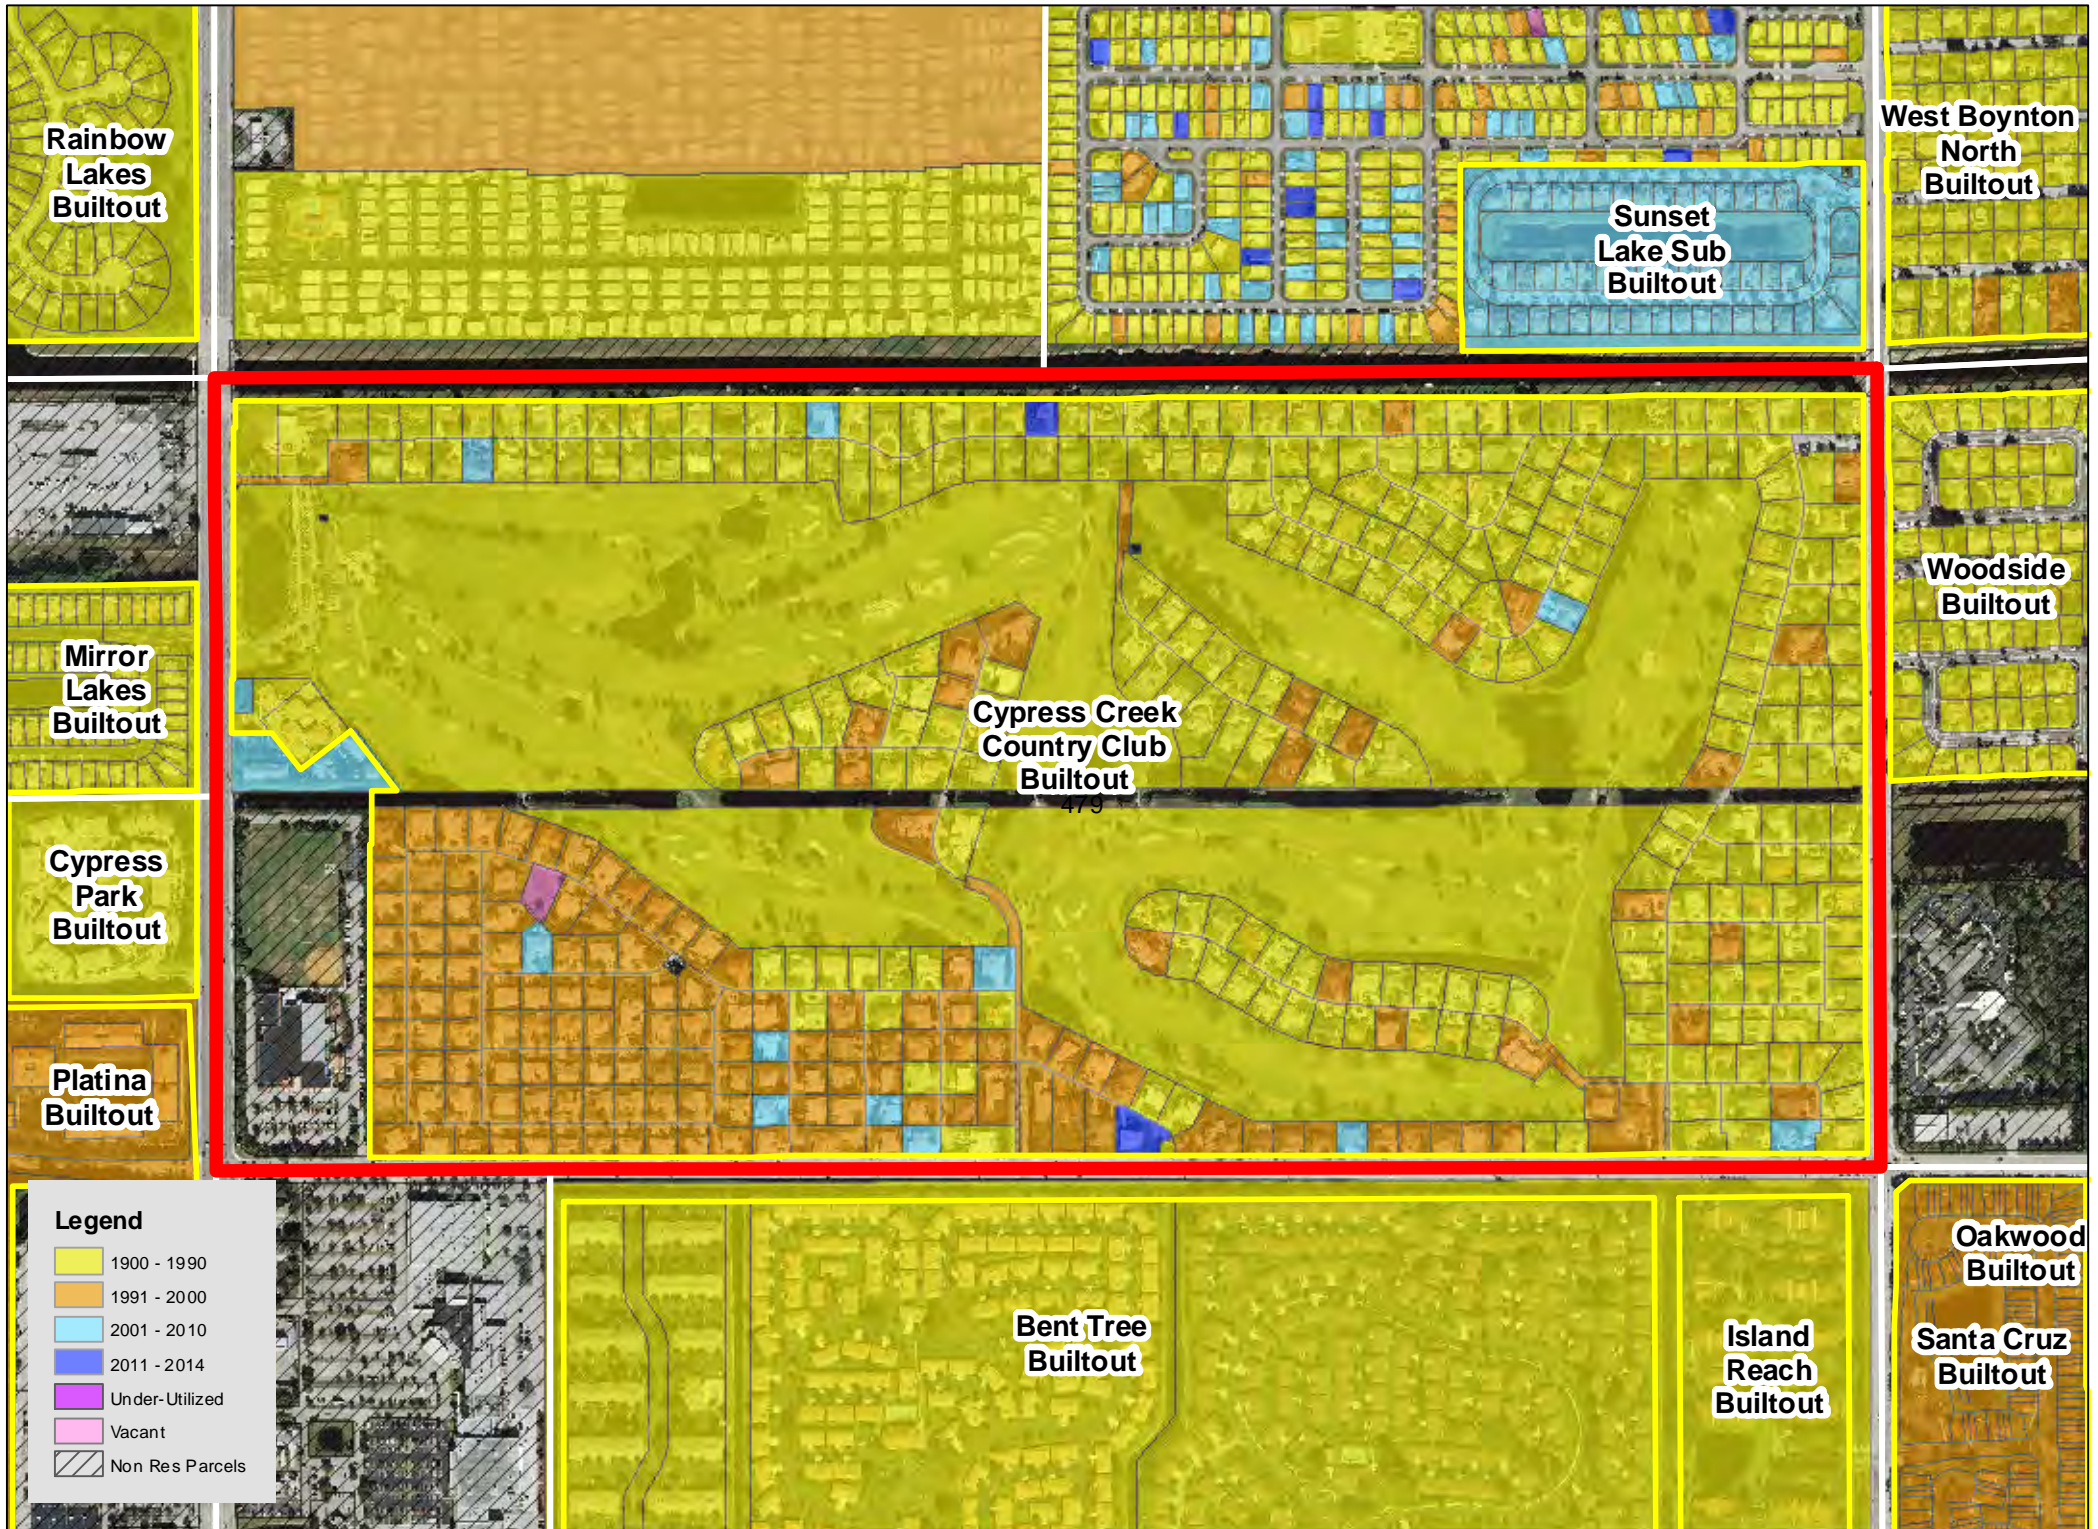

TAZ 402

TAZ 403

TAZ 407

TAZ 416

TAZ 453

TAZ 455

TAZ 480

TAZ 485

Legend

| | |
|------------|-----------------|
| Yellow | 1900 - 1990 |
| Orange | 1991 - 2000 |
| Light Blue | 2001 - 2010 |
| Dark Blue | 2011 - 2014 |
| Purple | Under-Utilized |
| Pink | Vacant |
| Hatched | Non Res Parcels |

TAZ 594

Patch Reef
Estates
Builtout

Millpond Timbercreek
Builtout

Legend

- 1900 - 1990
- 1991 - 2000
- 2001 - 2010
- 2011 - 2014
- Under-Utilized
- Vacant
- Non Res Parcels

Boca Raton
Bath & Tennis
Club Builtout

TAZ 640

TAZ 651

Boca Raton
Square
Buitout

TAZ 718

TAZ 744

TAZ 746

TAZ 747

TAZ 750