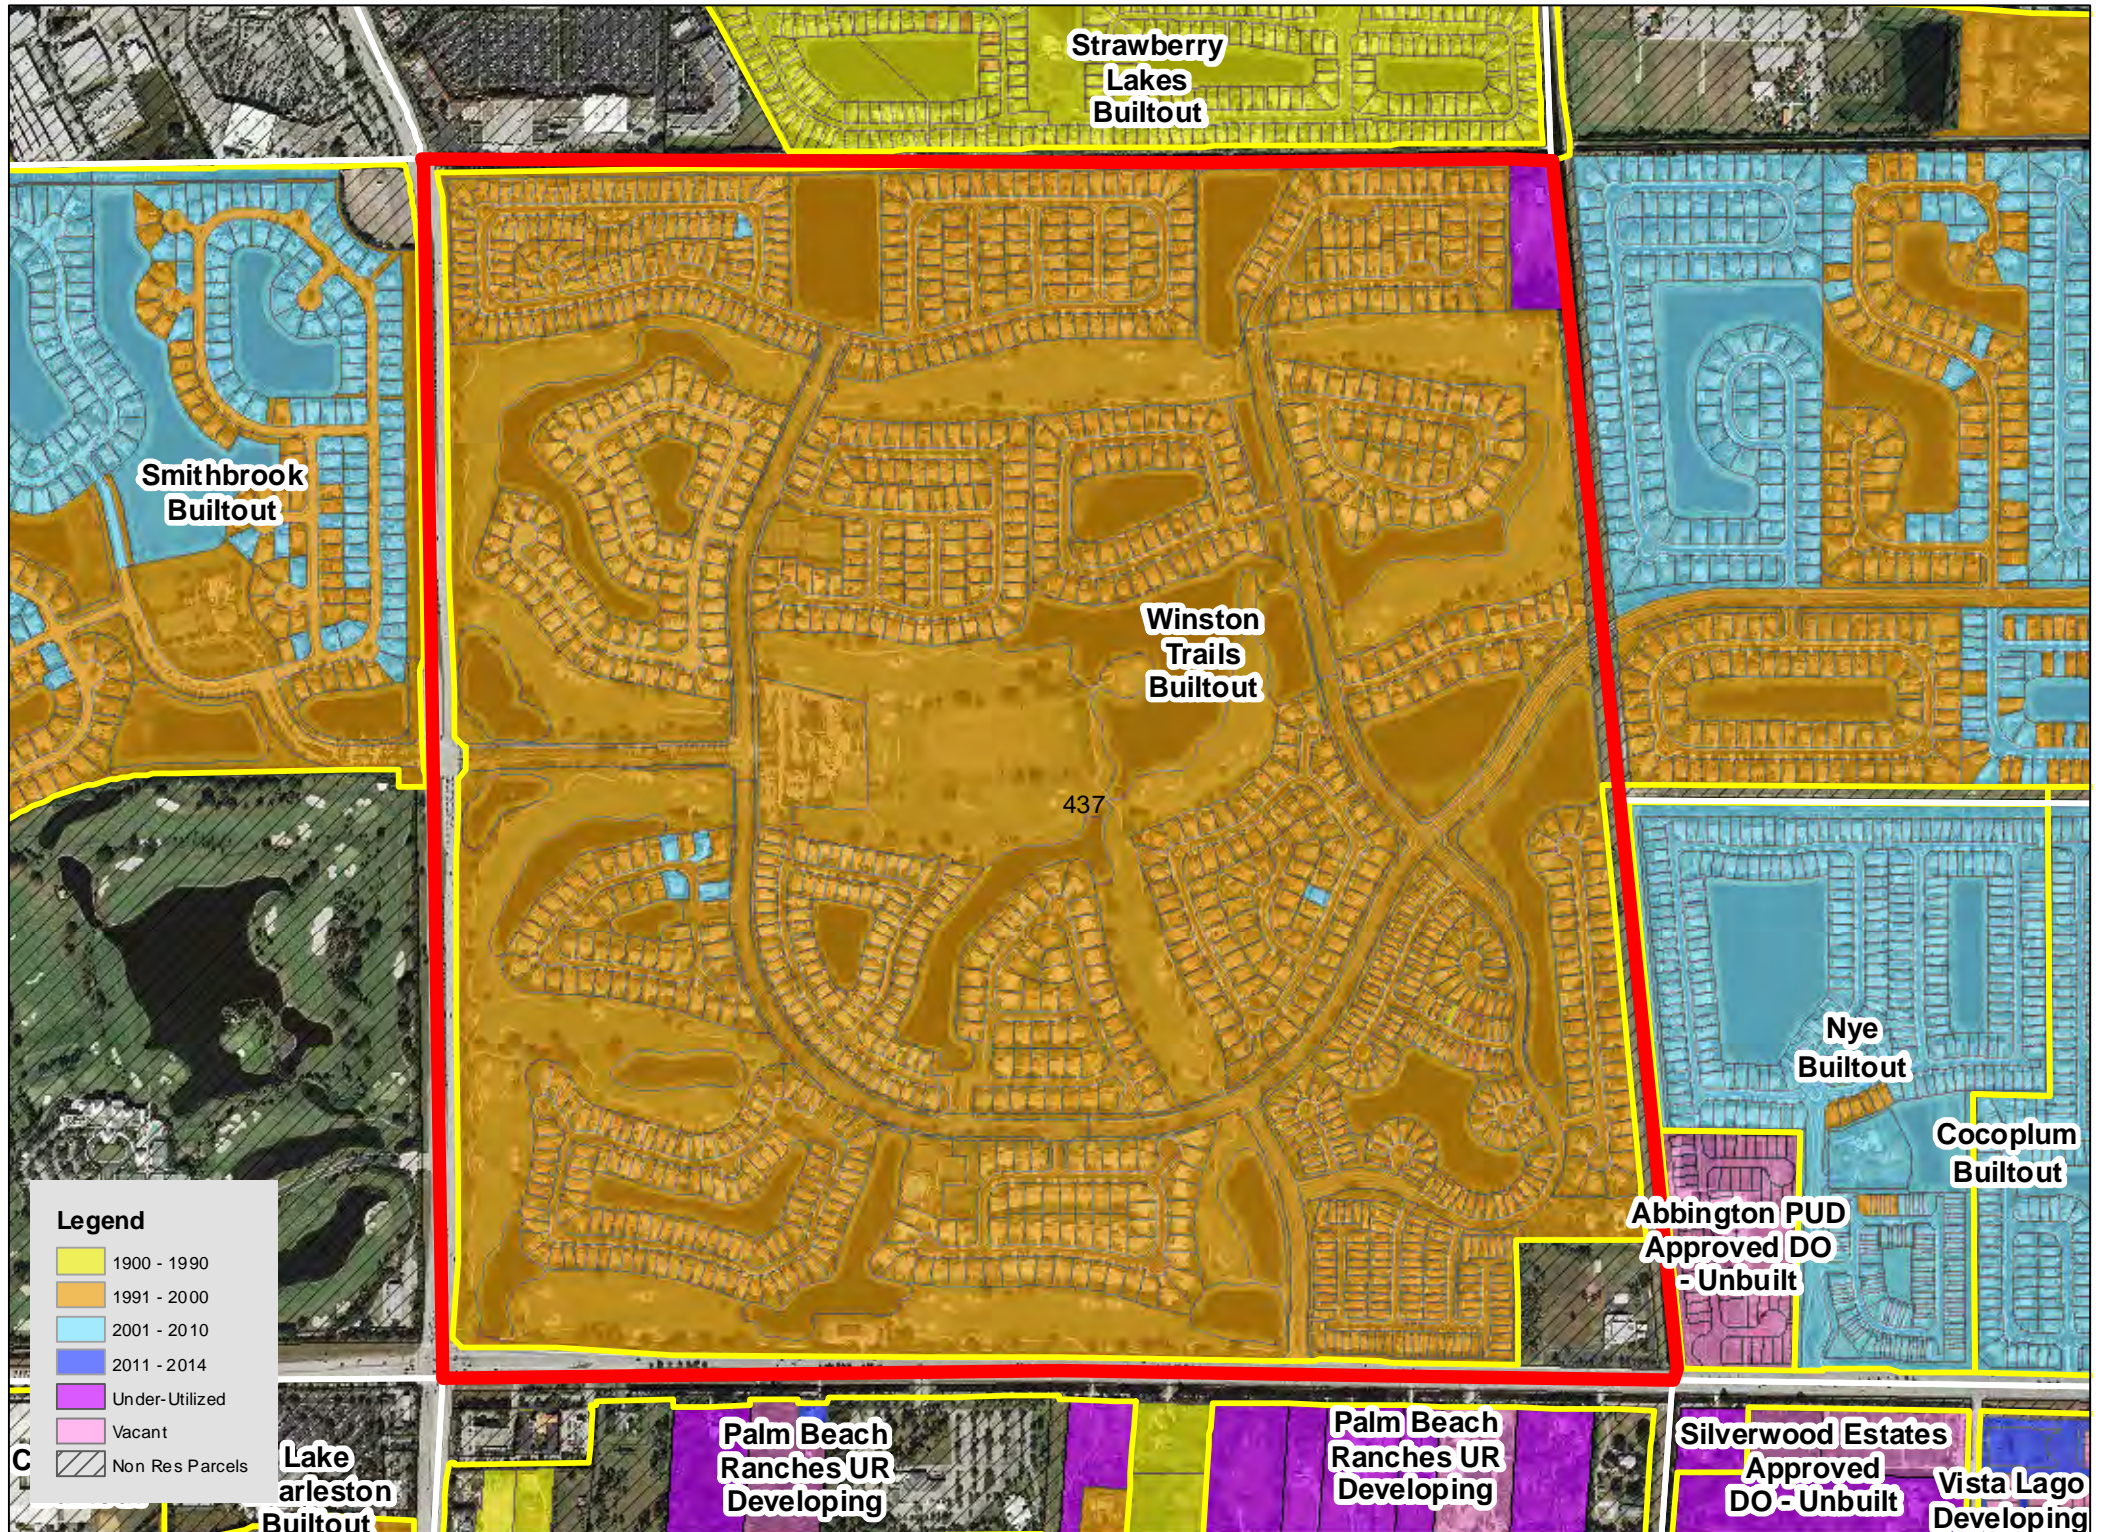

TAZ 402

TAZ 403

TAZ 407

TAZ 416

TAZ 453

TAZ 455

TAZ 480

TAZ 485

Legend

| | |
|------------|-----------------|
| Yellow | 1900 - 1990 |
| Orange | 1991 - 2000 |
| Light Blue | 2001 - 2010 |
| Dark Blue | 2011 - 2014 |
| Purple | Under-Utilized |
| Pink | Vacant |
| Hatched | Non Res Parcels |

TAZ 594

Patch Reef
Estates
Builtout

Millpond Timbercreek
Builtout

Legend

- 1900 - 1990
- 1991 - 2000
- 2001 - 2010
- 2011 - 2014
- Under-Utilized
- Vacant
- Non Res Parcels

Boca Raton
Bath & Tennis
Club Builtout

TAZ 640

TAZ 651

Boca Raton
Square
Buitout

TAZ 718

TAZ 744

TAZ 746

TAZ 747

TAZ 750