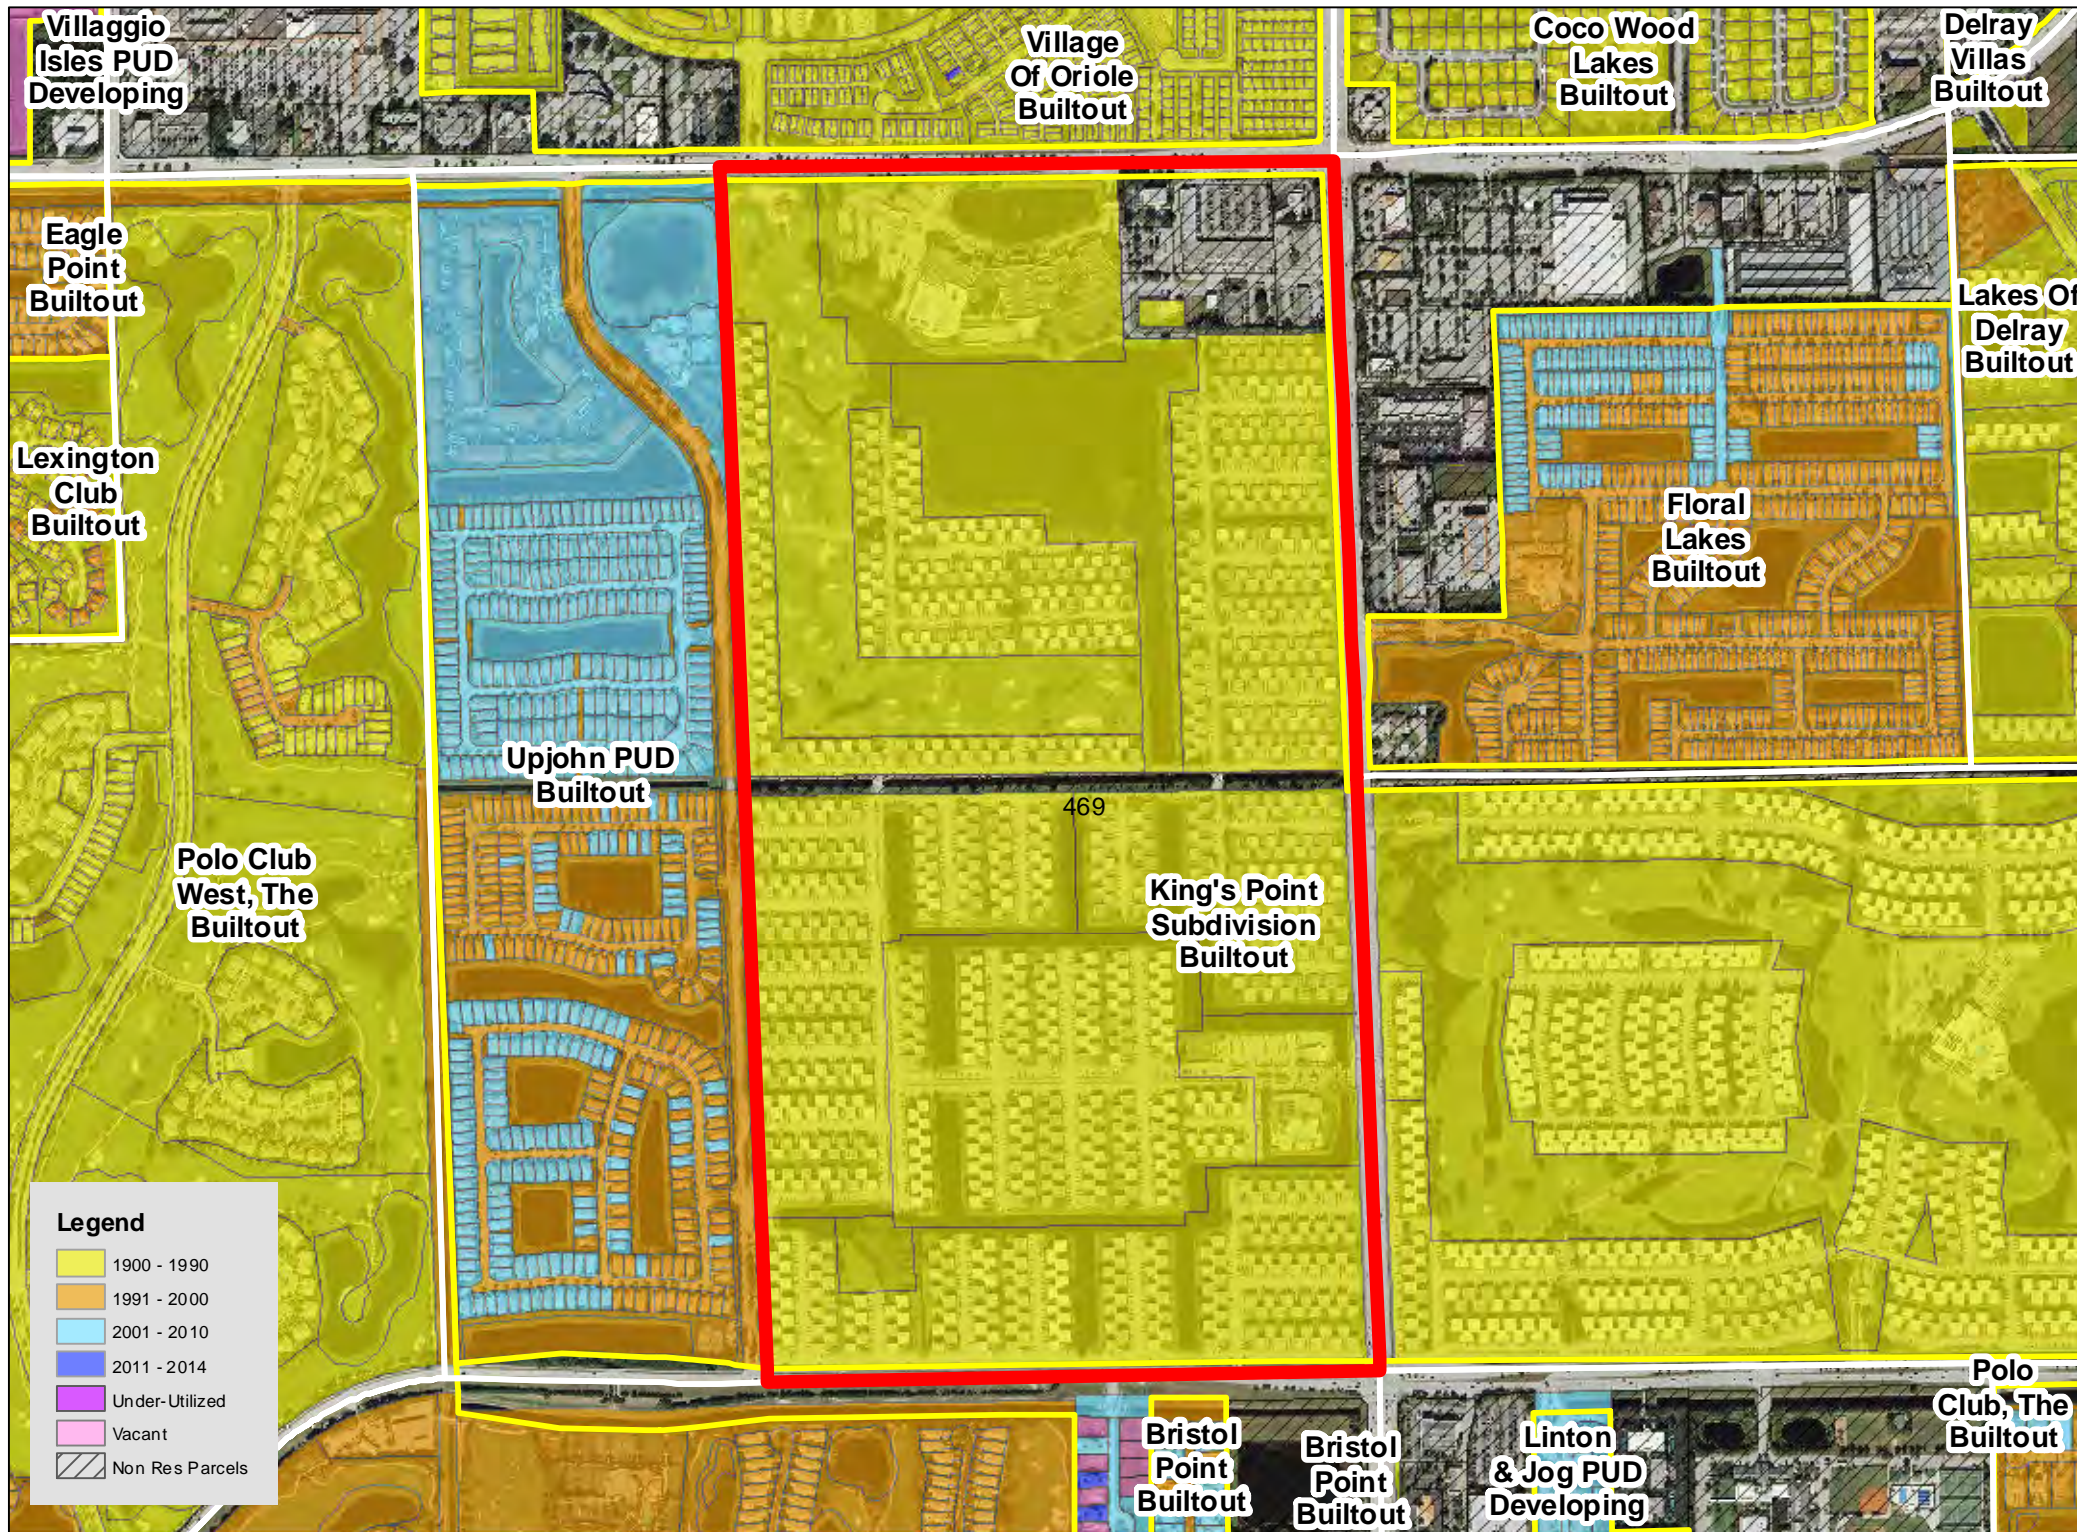

TAZ 402

TAZ 403

TAZ 407

TAZ 416

TAZ 453

TAZ 455

TAZ 480

TAZ 485

Legend

| | |
|------------|-----------------|
| Yellow | 1900 - 1990 |
| Orange | 1991 - 2000 |
| Light Blue | 2001 - 2010 |
| Dark Blue | 2011 - 2014 |
| Purple | Under-Utilized |
| Pink | Vacant |
| Hatched | Non Res Parcels |

TAZ 594

Patch Reef
Estates
Builtout

Millpond Timbercreek
Builtout

Legend

- 1900 - 1990
- 1991 - 2000
- 2001 - 2010
- 2011 - 2014
- Under-Utilized
- Vacant
- Non Res Parcels

Boca Raton
Bath & Tennis
Club Builtout

TAZ 640

TAZ 651

Boca Raton
Square
Buitout

TAZ 718

TAZ 744

TAZ 746

TAZ 747

TAZ 750