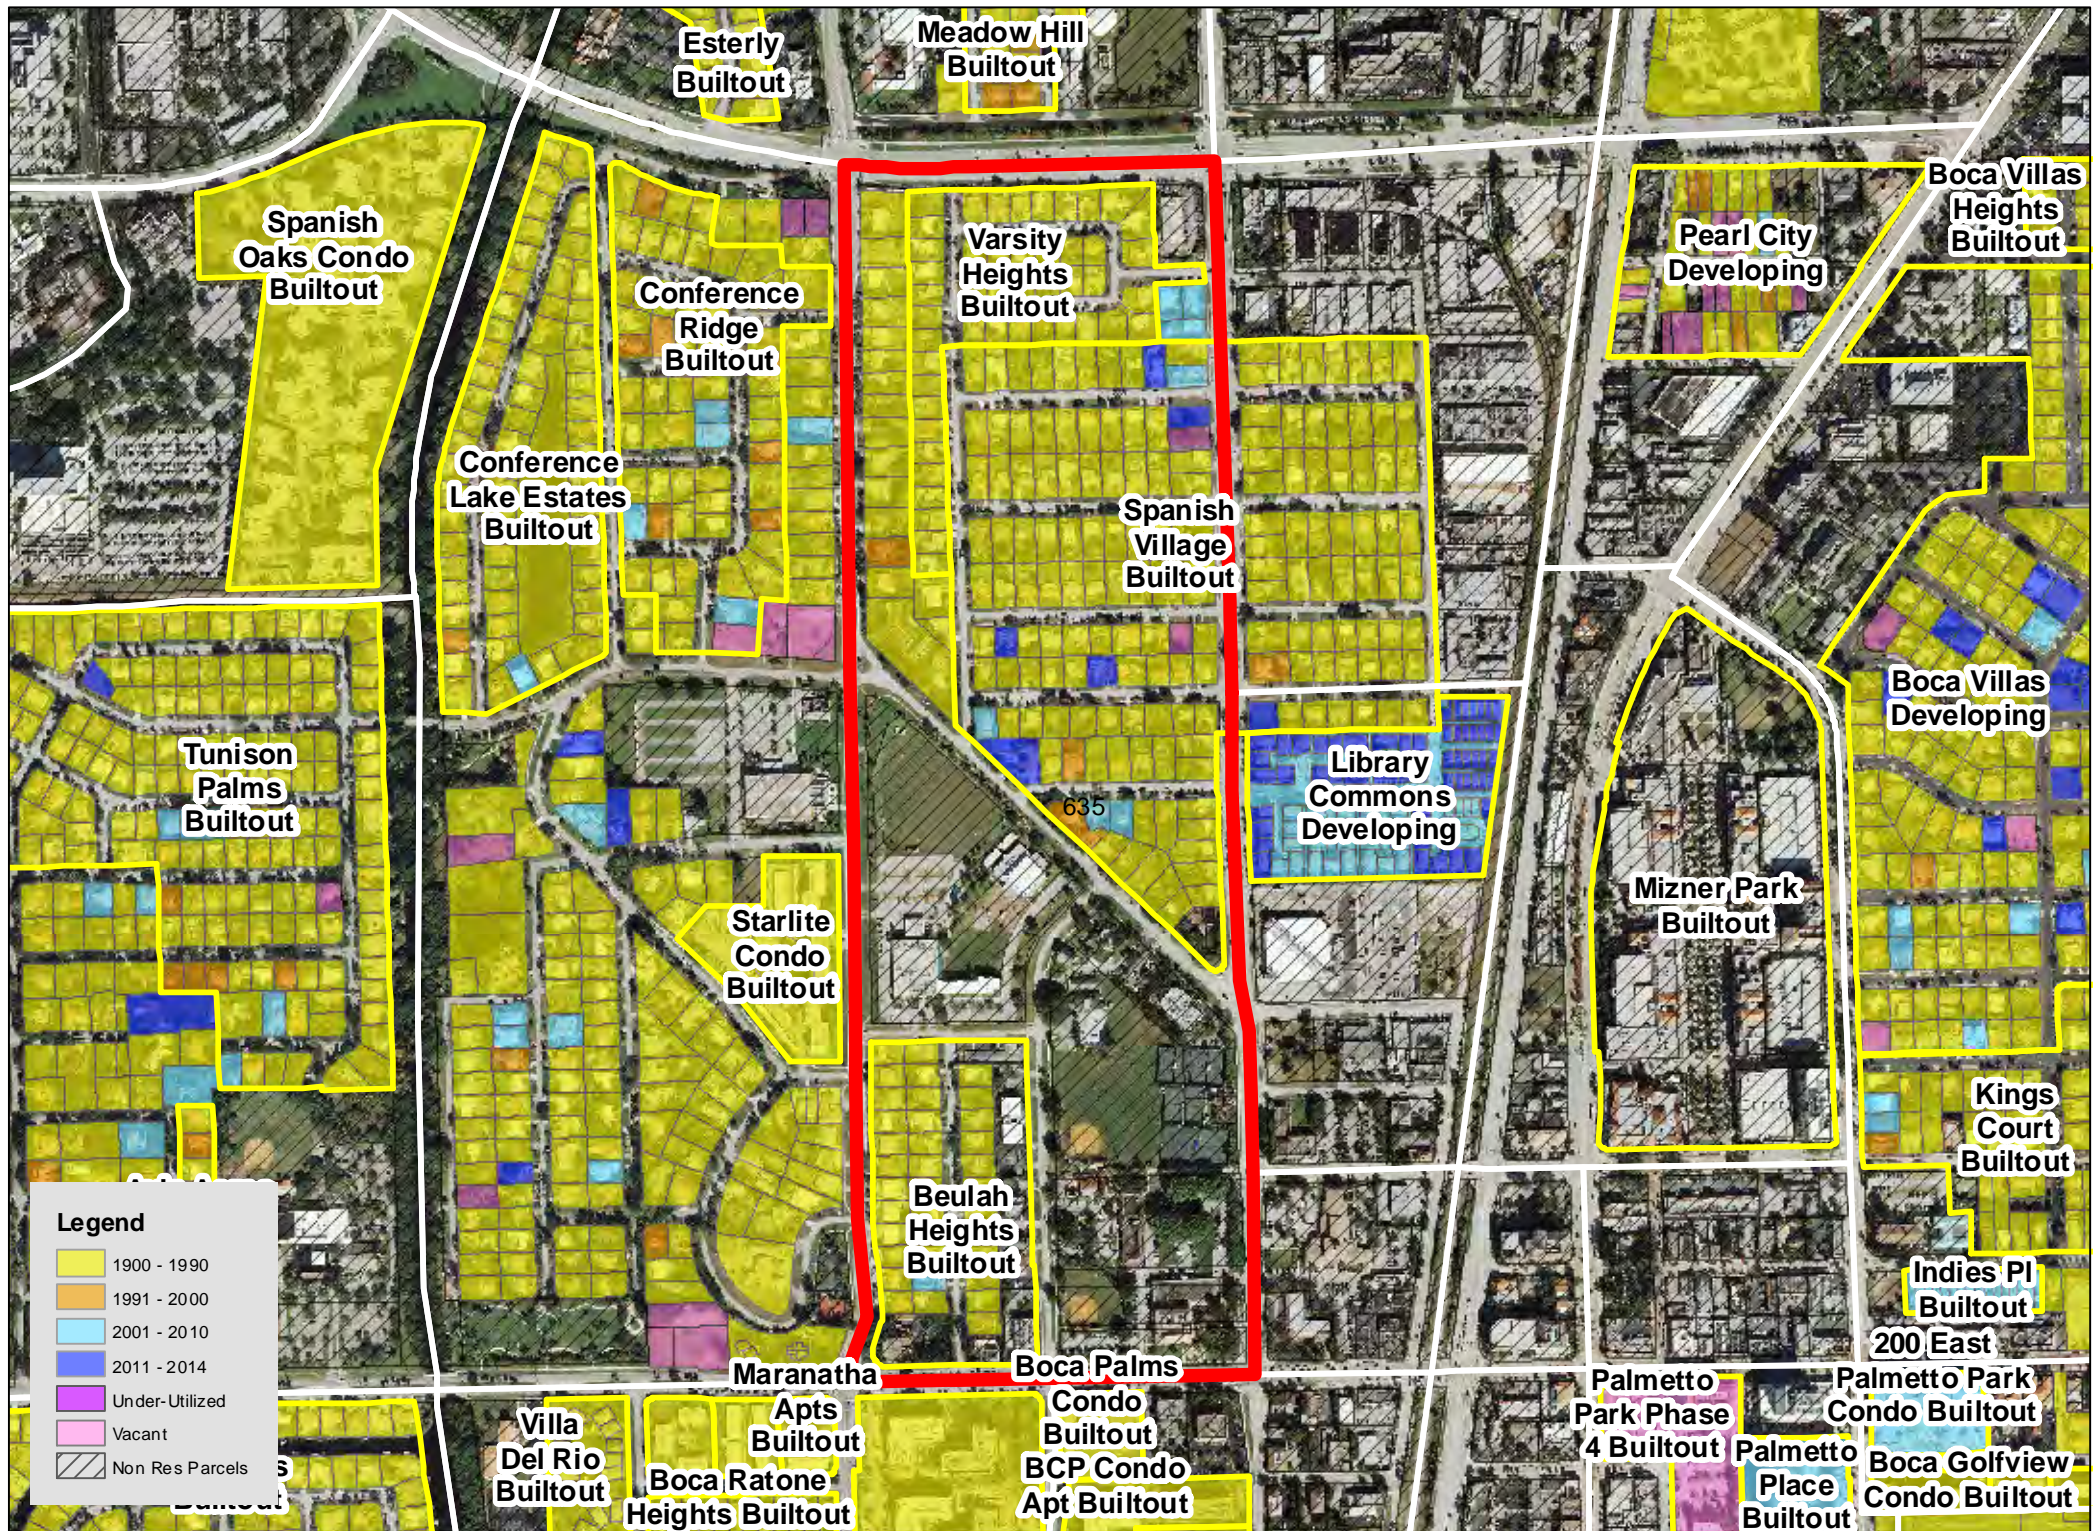

TAZ 594

Patch Reef
Estates
Builtout

Millpond Timbercreek
Builtout

Legend

- 1900 - 1990
- 1991 - 2000
- 2001 - 2010
- 2011 - 2014
- Under-Utilized
- Vacant
- Non Res Parcels

Boca Raton
Bath & Tennis
Club Builtout

TAZ 640

TAZ 651

Boca Raton
Square
Buitout

TAZ 718

TAZ 744

TAZ 746

TAZ 747

TAZ 750