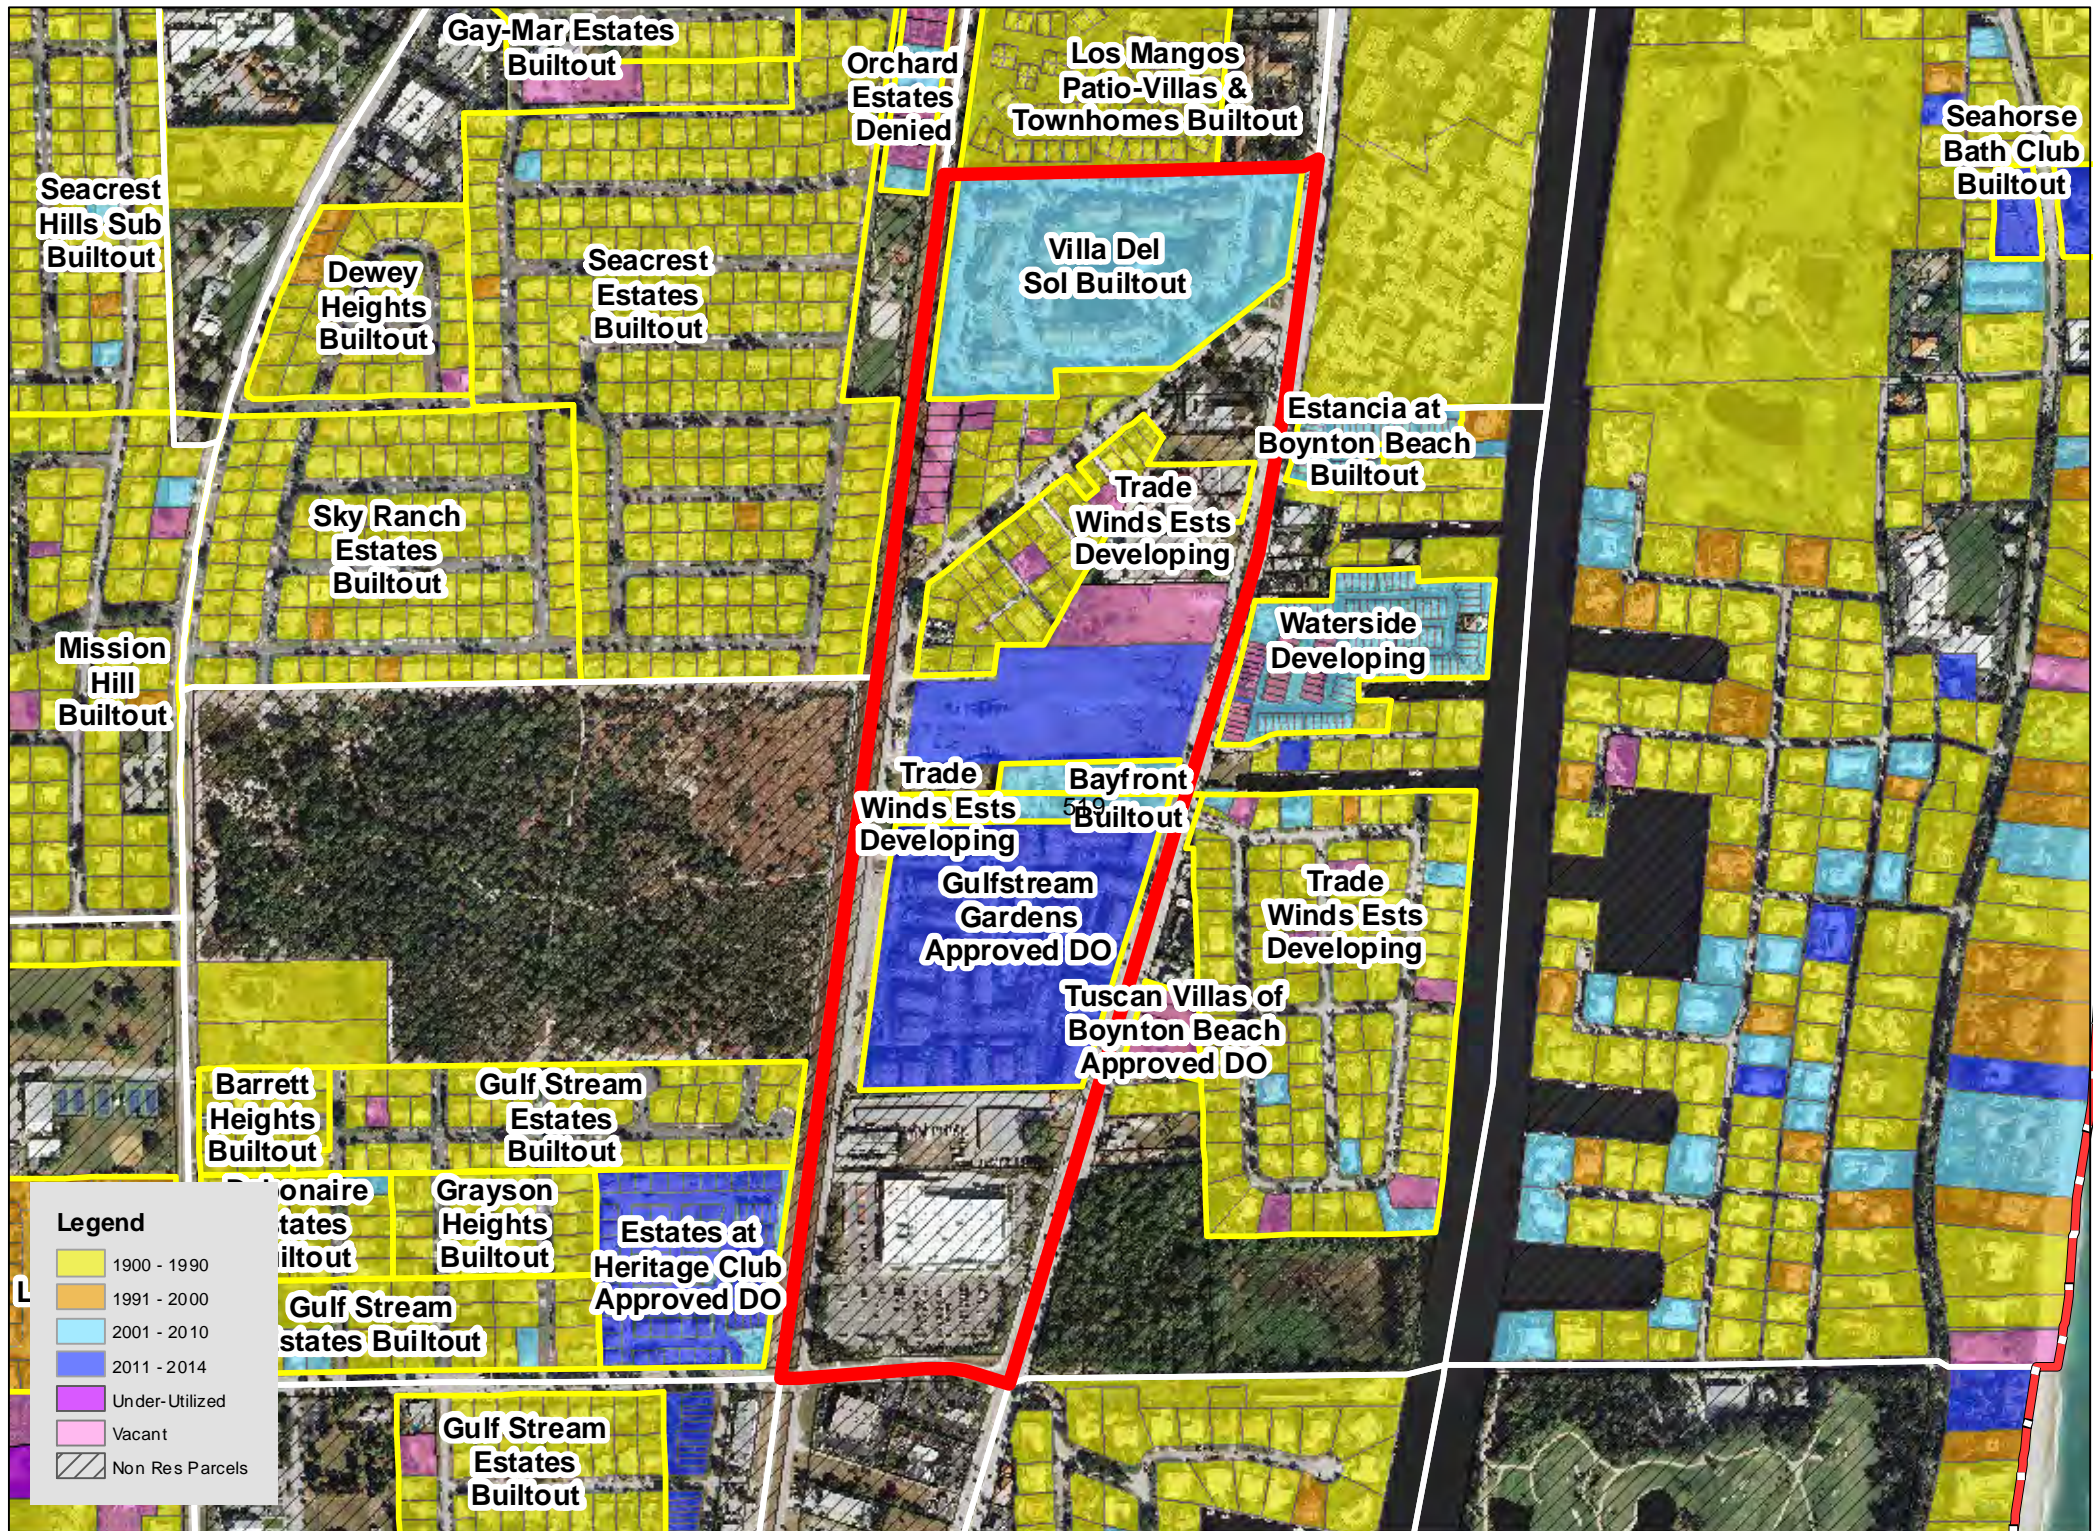

TAZ 402

TAZ 403

TAZ 407

TAZ 416

TAZ 453

TAZ 455

TAZ 480

TAZ 485

Legend

| | |
|------------|-----------------|
| Yellow | 1900 - 1990 |
| Orange | 1991 - 2000 |
| Light Blue | 2001 - 2010 |
| Dark Blue | 2011 - 2014 |
| Purple | Under-Utilized |
| Pink | Vacant |
| Hatched | Non Res Parcels |

TAZ 594

Patch Reef
Estates
Builtout

Millpond Timbercreek
Builtout

Legend

- 1900 - 1990
- 1991 - 2000
- 2001 - 2010
- 2011 - 2014
- Under-Utilized
- Vacant
- Non Res Parcels

Boca Raton
Bath & Tennis
Club Builtout

TAZ 640

TAZ 651

Boca Raton
Square
Buitout

TAZ 718

TAZ 744

TAZ 746

TAZ 747

TAZ 750