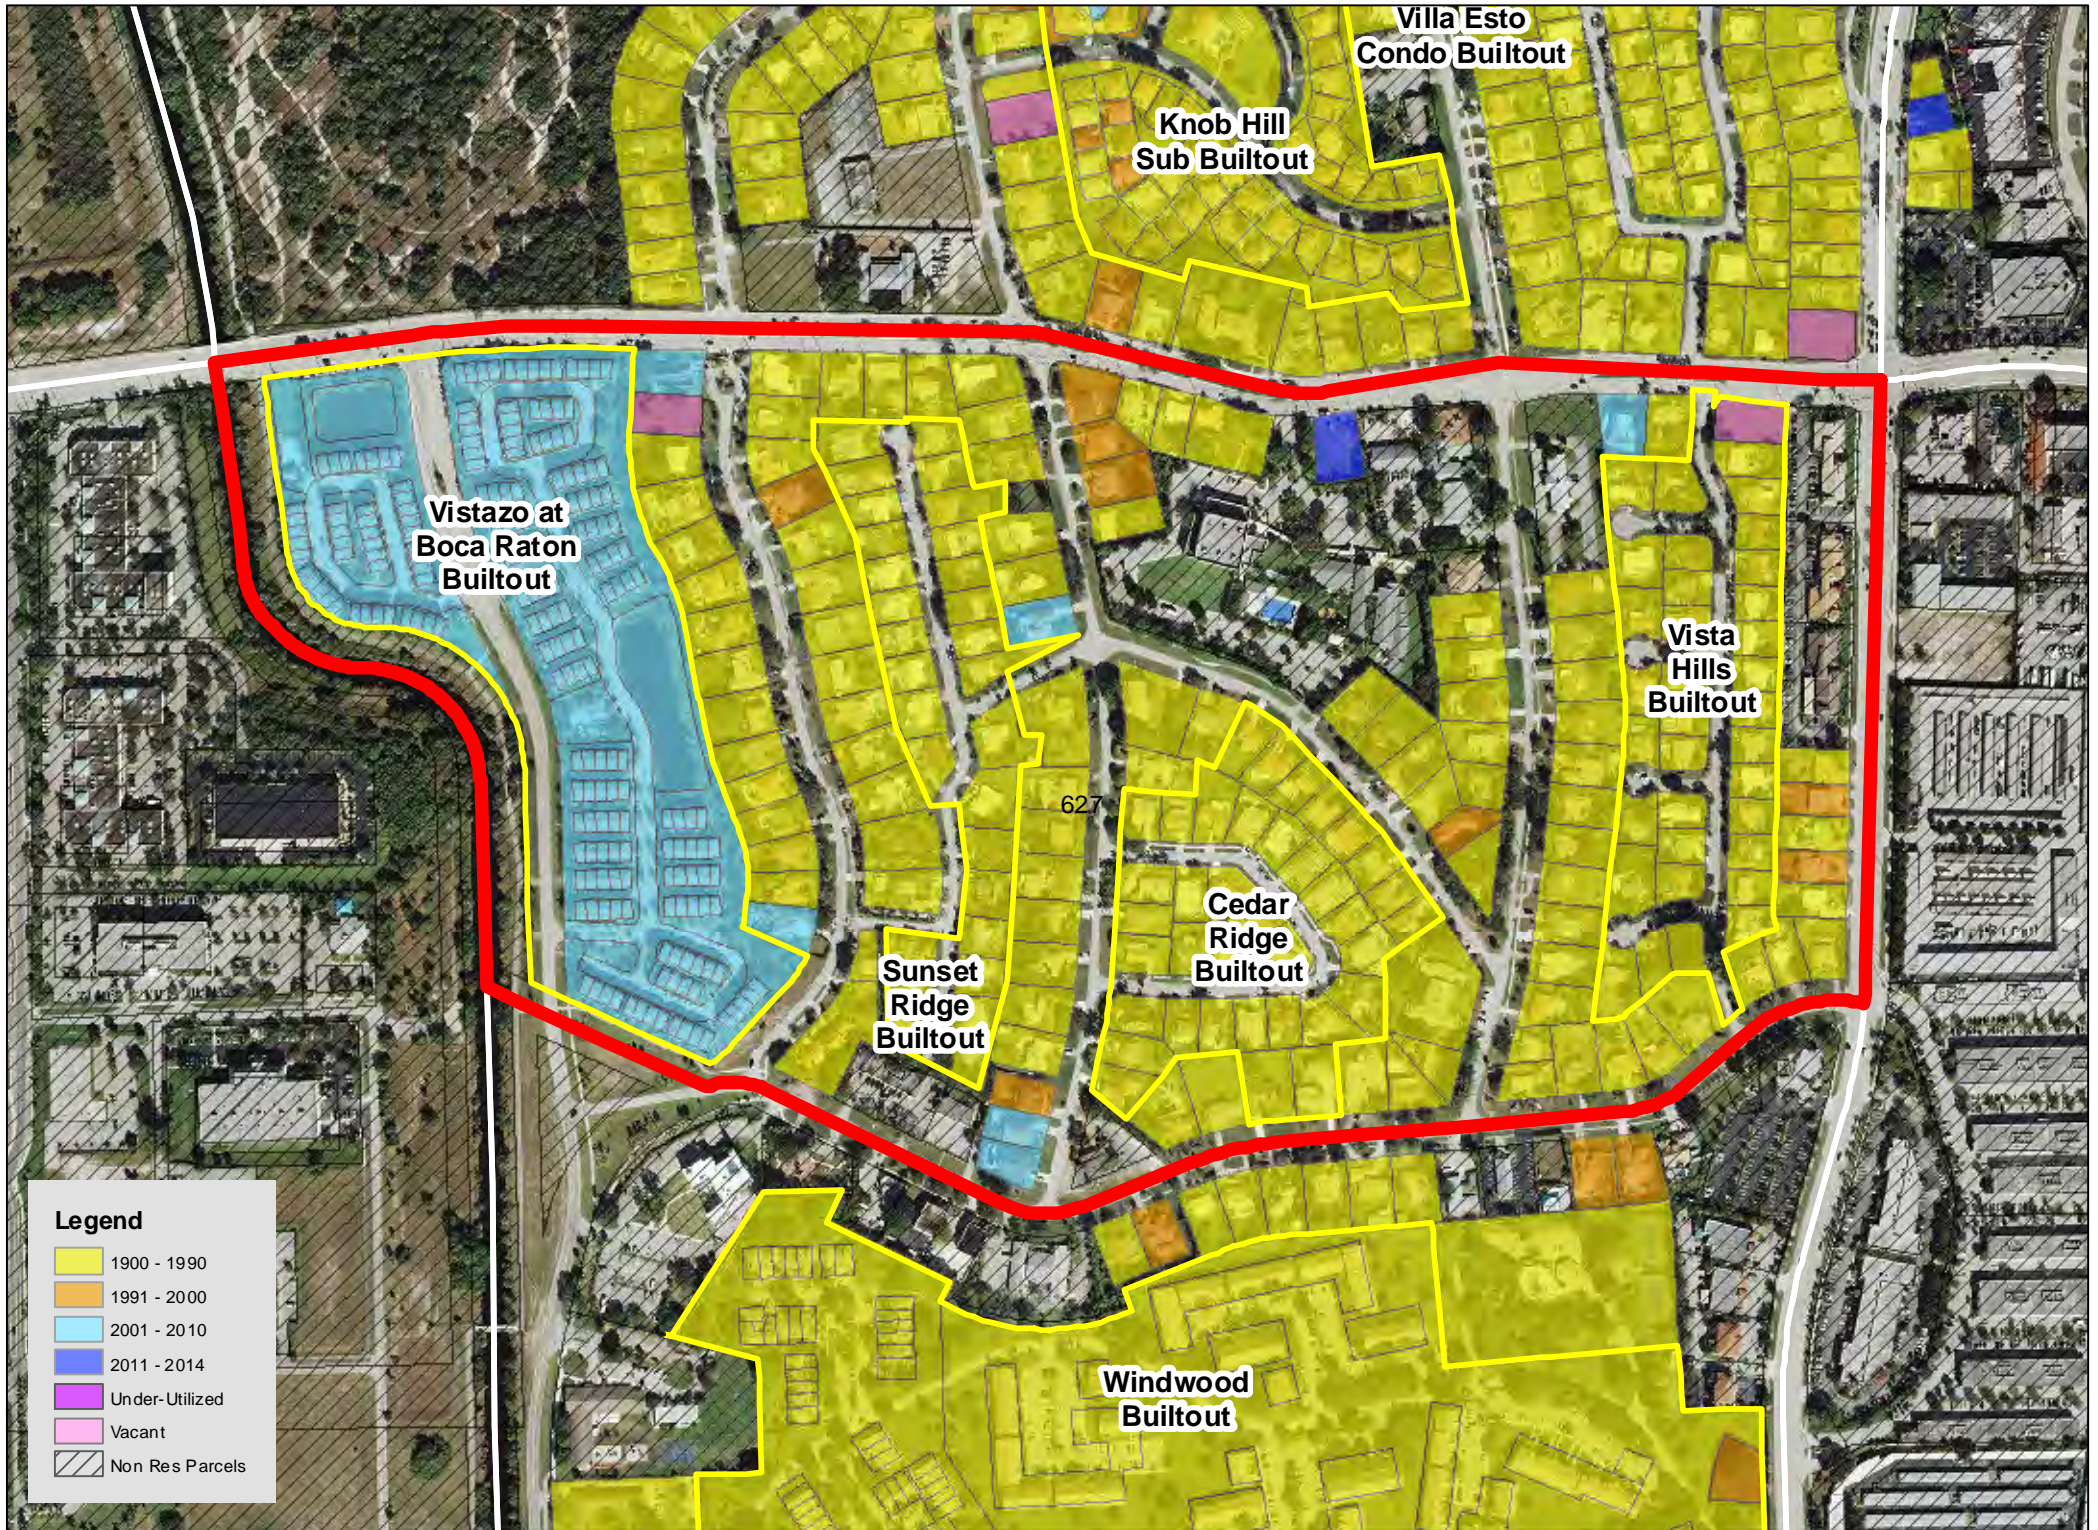

TAZ 594

Patch Reef
Estates
Builtout

Millpond Timbercreek
Builtout

Legend

- 1900 - 1990
- 1991 - 2000
- 2001 - 2010
- 2011 - 2014
- Under-Utilized
- Vacant
- Non Res Parcels

Boca Raton
Bath & Tennis
Club Builtout

TAZ 640

TAZ 651

Boca Raton
Square
Buitout

TAZ 718

TAZ 744

TAZ 746

TAZ 747

TAZ 750