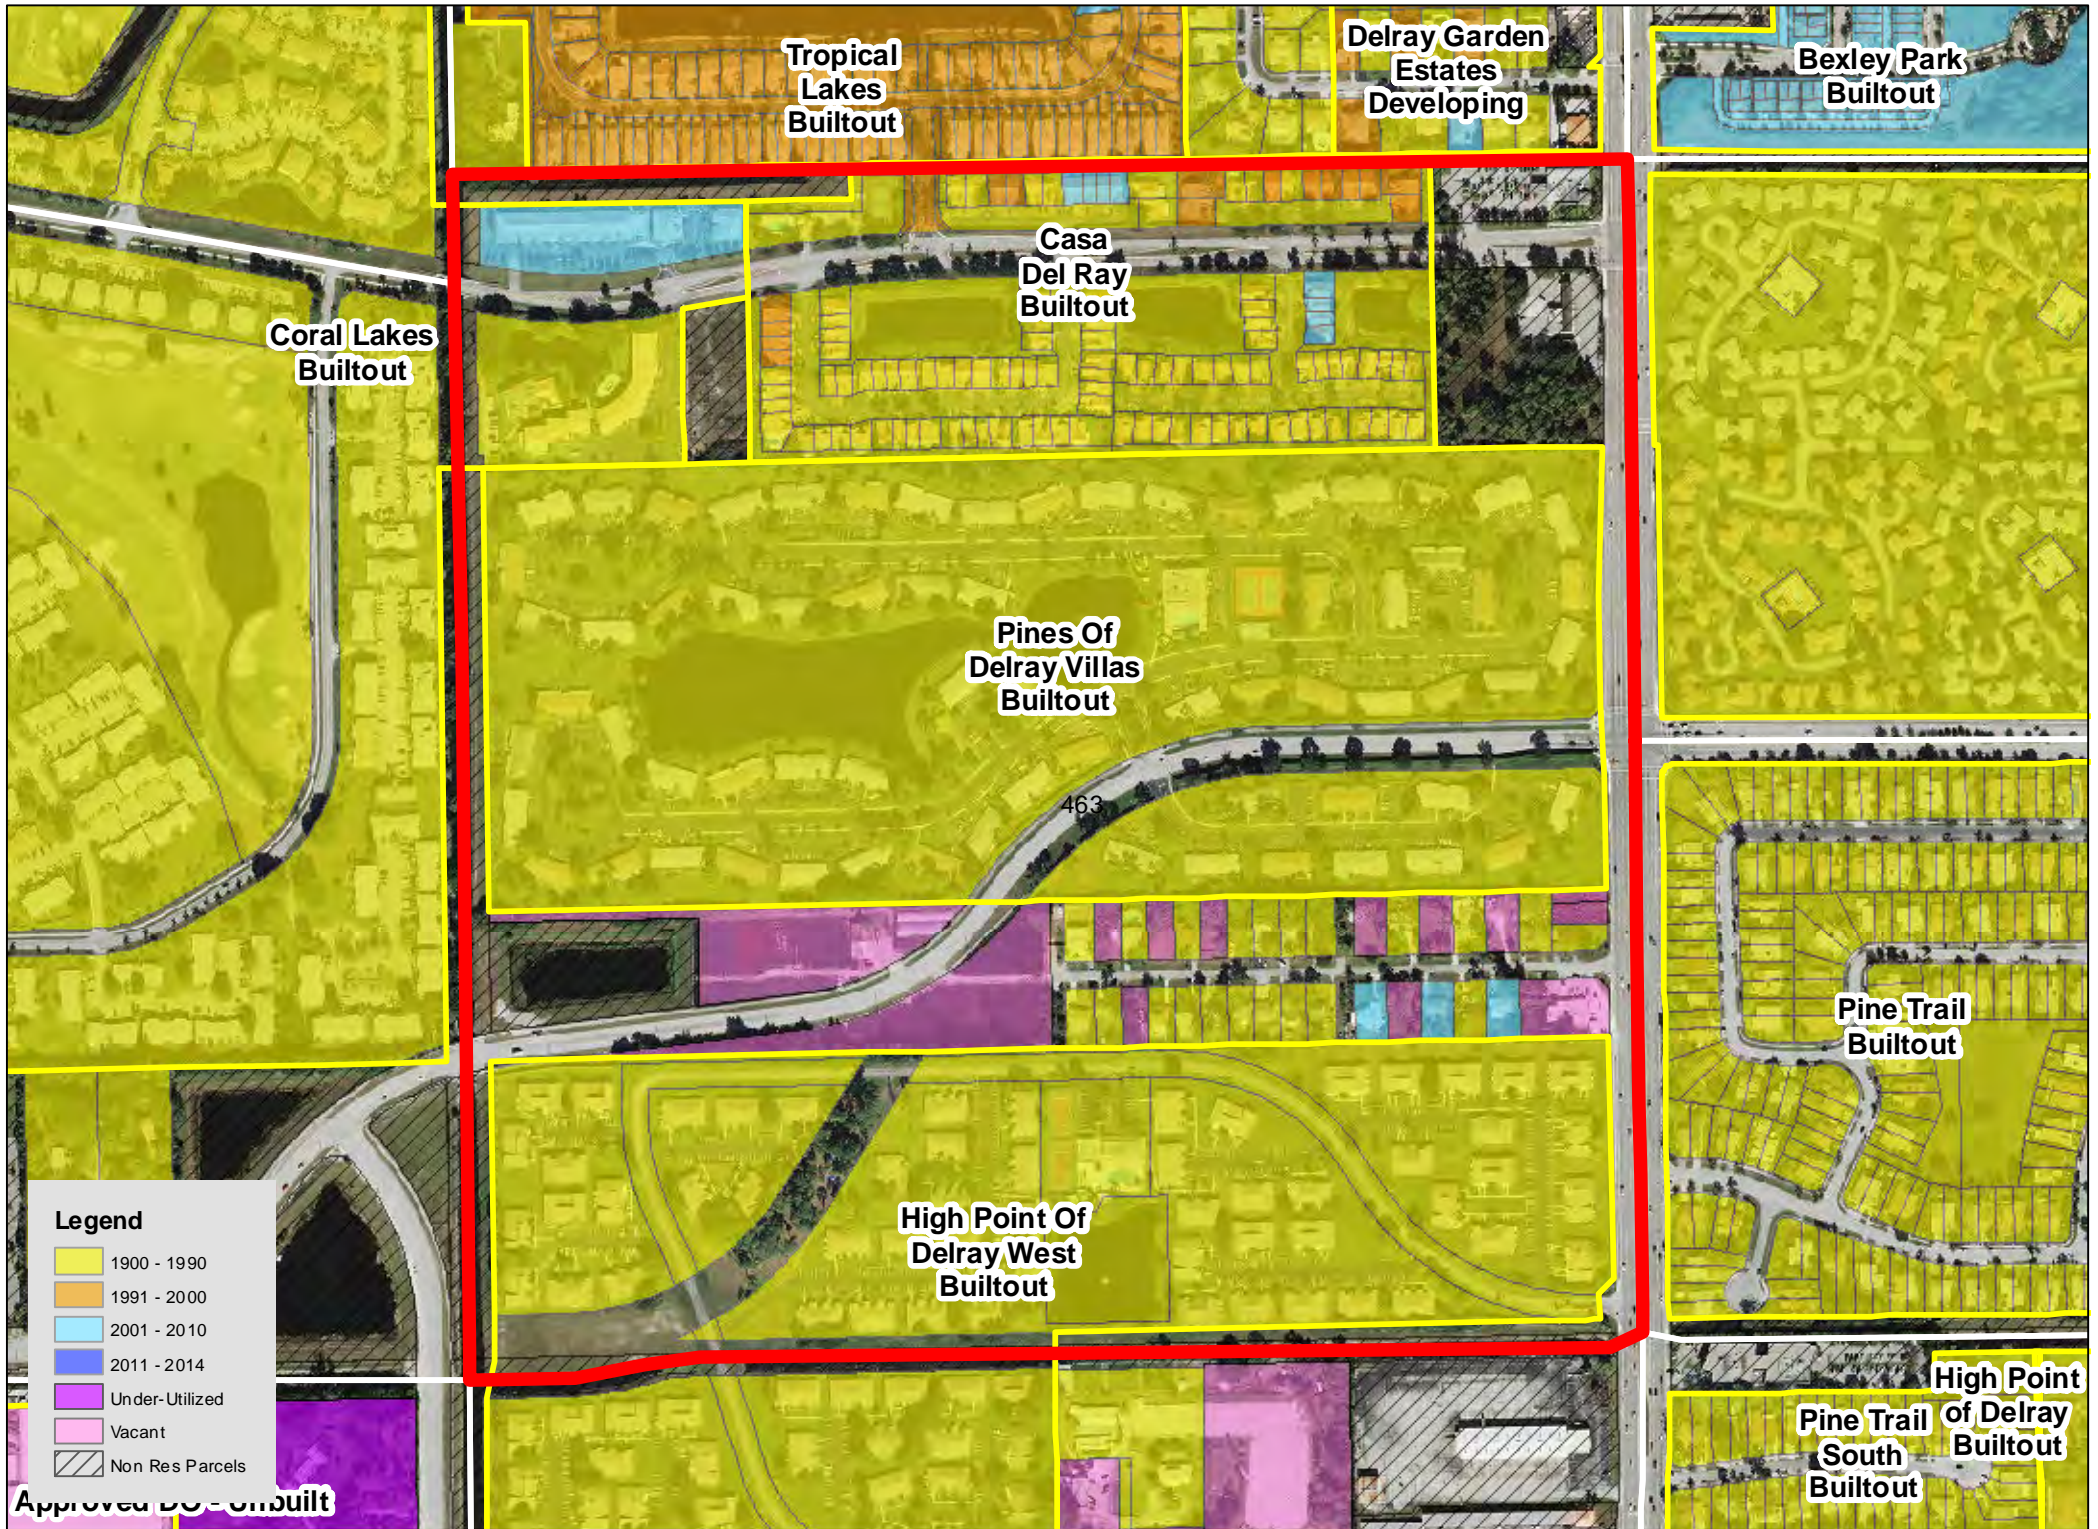

TAZ 402

TAZ 403

TAZ 407

TAZ 416

TAZ 453

TAZ 455

TAZ 480

TAZ 485

Legend

| | |
|------------|-----------------|
| Yellow | 1900 - 1990 |
| Orange | 1991 - 2000 |
| Light Blue | 2001 - 2010 |
| Dark Blue | 2011 - 2014 |
| Purple | Under-Utilized |
| Pink | Vacant |
| Hatched | Non Res Parcels |

TAZ 594

Patch Reef
Estates
Builtout

Millpond Timbercreek
Builtout

Legend

- 1900 - 1990
- 1991 - 2000
- 2001 - 2010
- 2011 - 2014
- Under-Utilized
- Vacant
- Non Res Parcels

Boca Raton
Bath & Tennis
Club Builtout

TAZ 640

TAZ 651

Boca Raton
Square
Buitout

TAZ 718

TAZ 744

TAZ 746

TAZ 747

TAZ 750