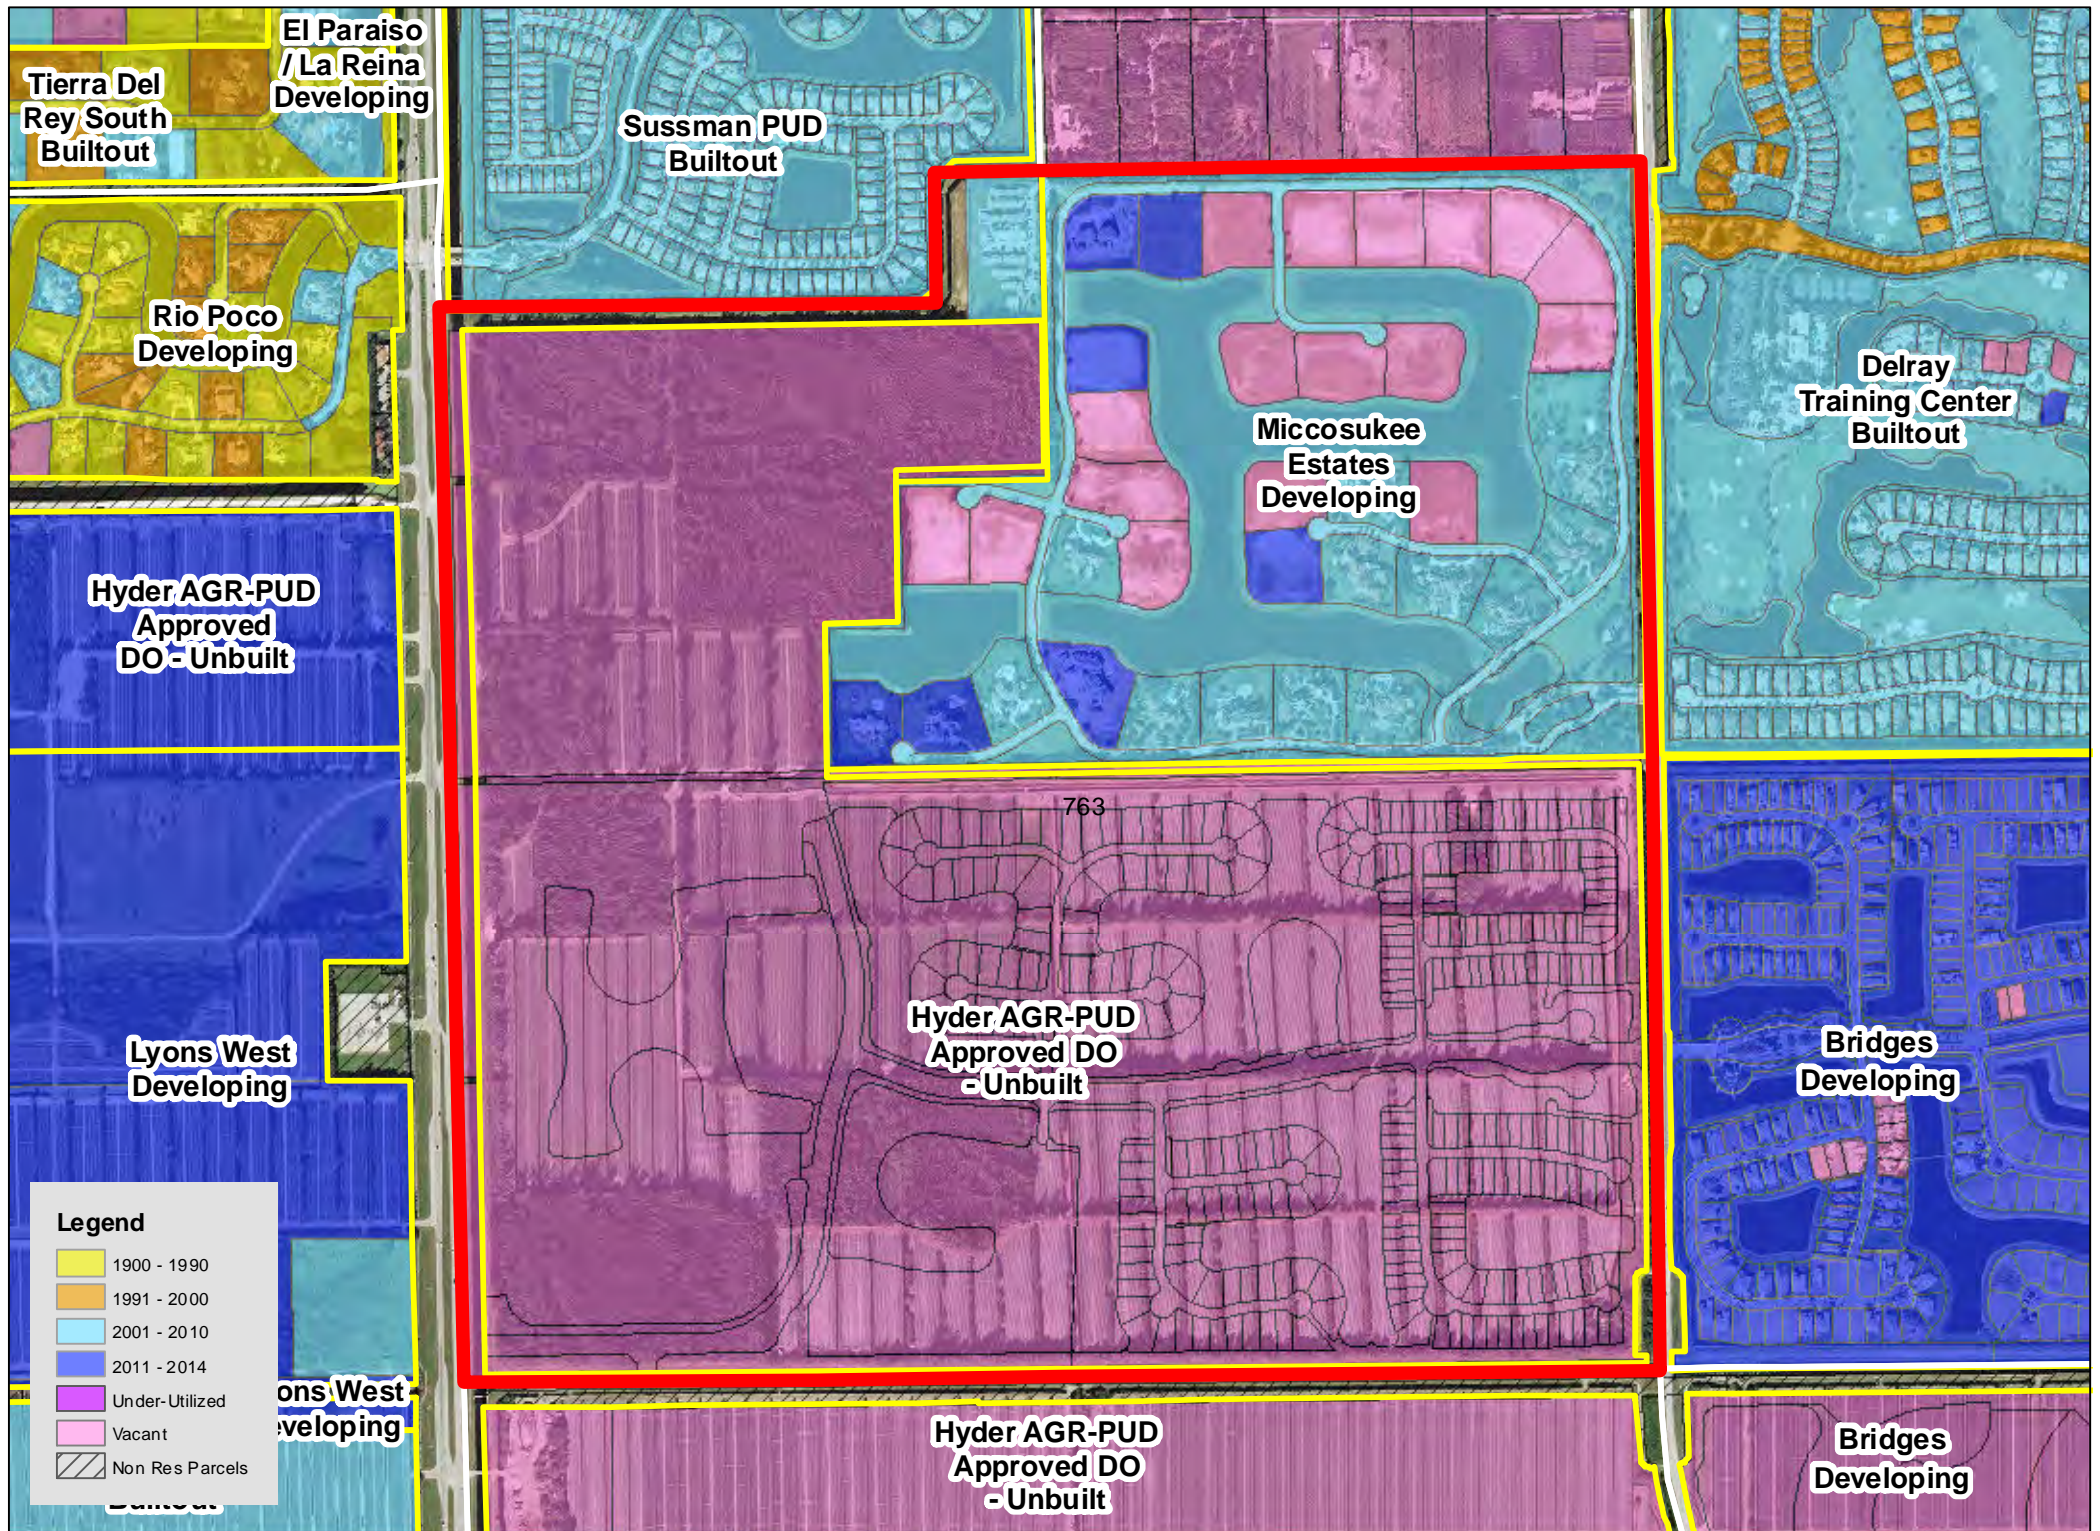

TAZ 594

Patch Reef
Estates
Builtout

Millpond Timbercreek
Builtout

Legend

- 1900 - 1990
- 1991 - 2000
- 2001 - 2010
- 2011 - 2014
- Under-Utilized
- Vacant
- Non Res Parcels

Boca Raton
Bath & Tennis
Club Builtout

TAZ 640

TAZ 651

Boca Raton
Square
Buitout

TAZ 718

TAZ 744

TAZ 746

TAZ 747

TAZ 750

TAZ 761

TAZ 770

TAZ 781