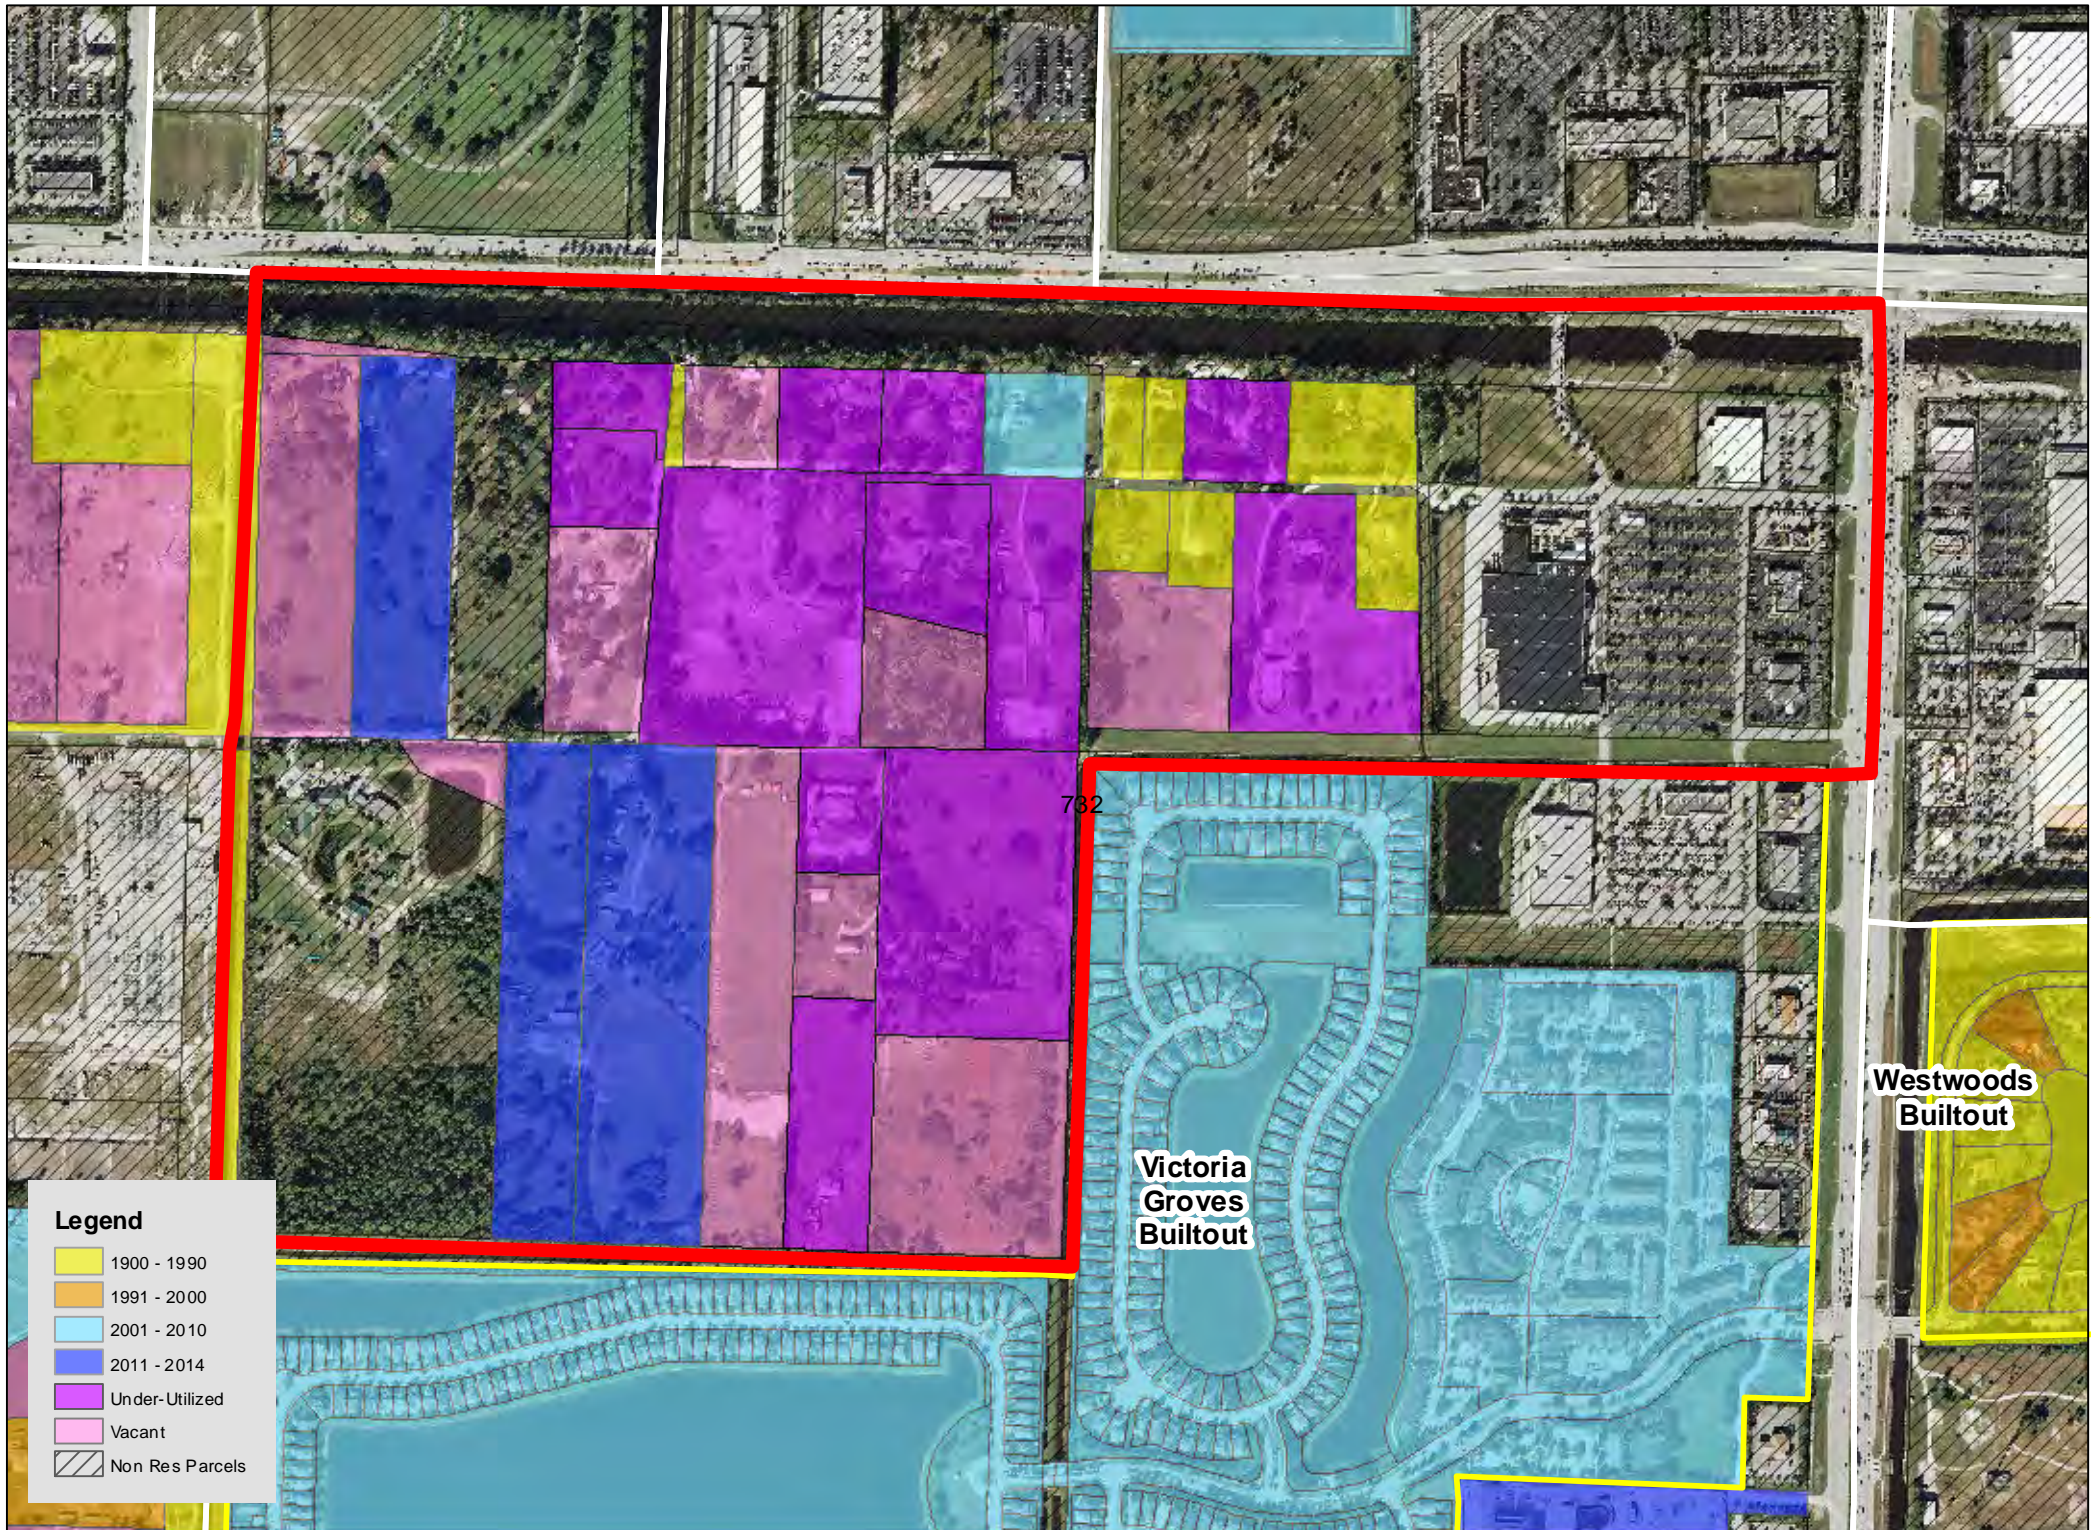

TAZ 594

Patch Reef
Estates
Builtout

Millpond Timbercreek
Builtout

Legend

- 1900 - 1990
- 1991 - 2000
- 2001 - 2010
- 2011 - 2014
- Under-Utilized
- Vacant
- Non Res Parcels

Boca Raton
Bath & Tennis
Club Builtout

TAZ 640

TAZ 651

Boca Raton
Square
Buitout

TAZ 718

TAZ 744

TAZ 746

TAZ 747

TAZ 750