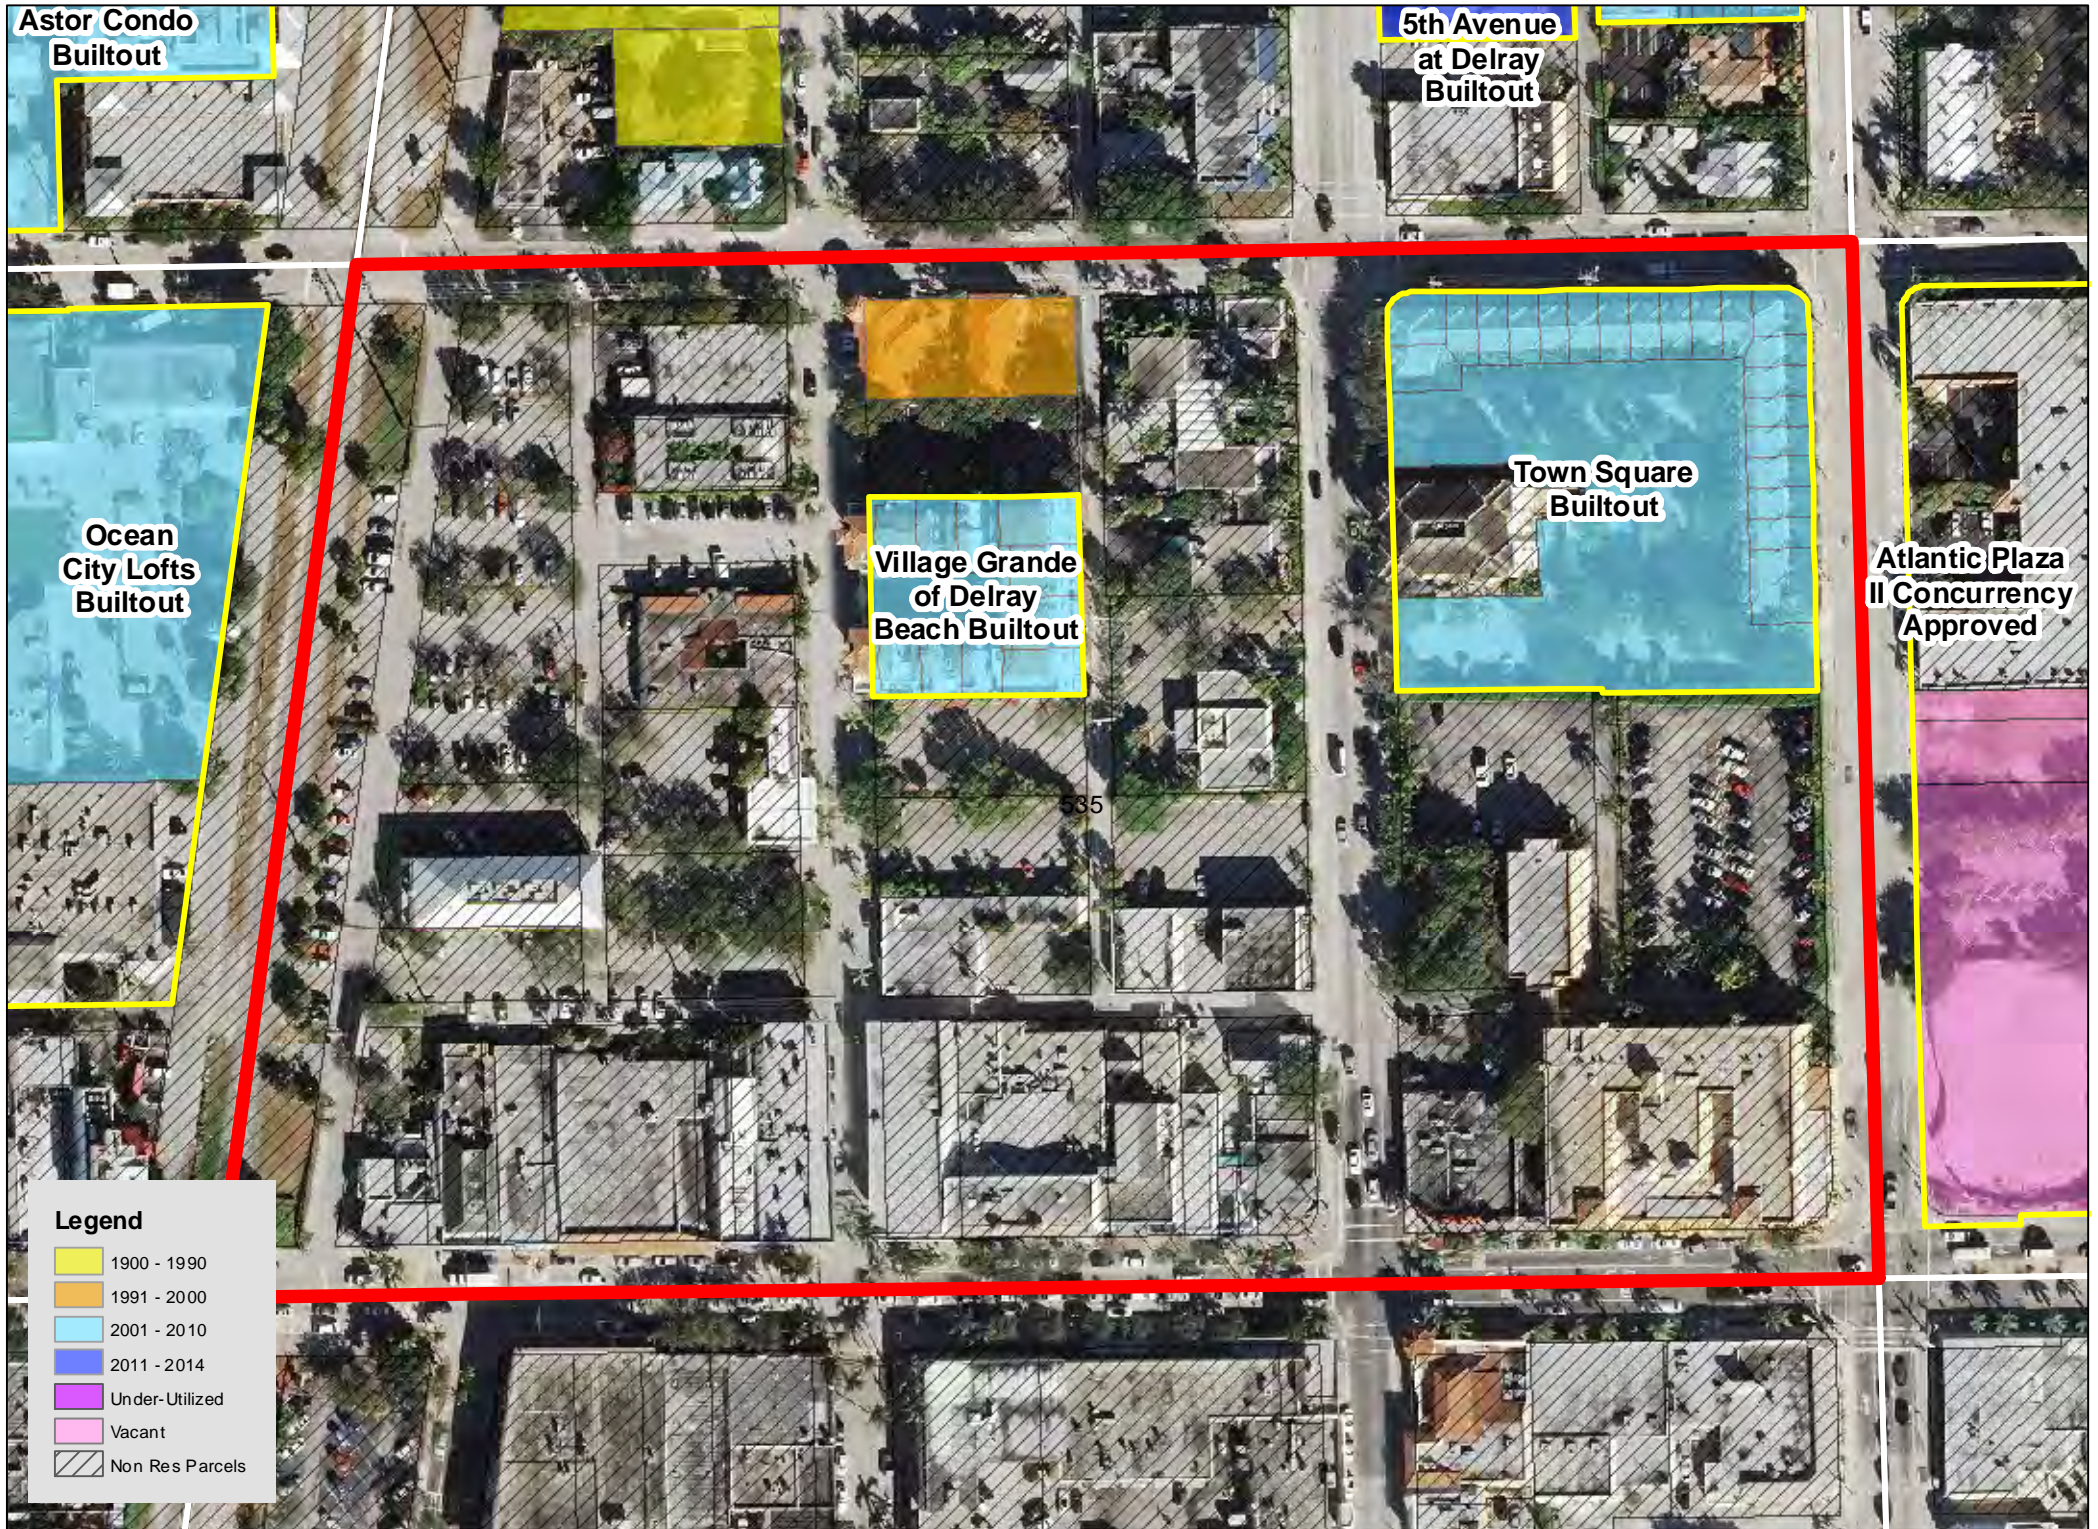

TAZ 402

TAZ 403

TAZ 407

TAZ 416

TAZ 453

TAZ 455

TAZ 480

TAZ 485

TAZ 594

Patch Reef
Estates
Builtout

Millpond Timbercreek
Builtout

Legend

- 1900 - 1990
- 1991 - 2000
- 2001 - 2010
- 2011 - 2014
- Under-Utilized
- Vacant
- Non Res Parcels

Boca Raton
Bath & Tennis
Club Builtout

TAZ 640

TAZ 651

Boca Raton
Square
Buitout

TAZ 718

TAZ 744

TAZ 746

TAZ 747

TAZ 750