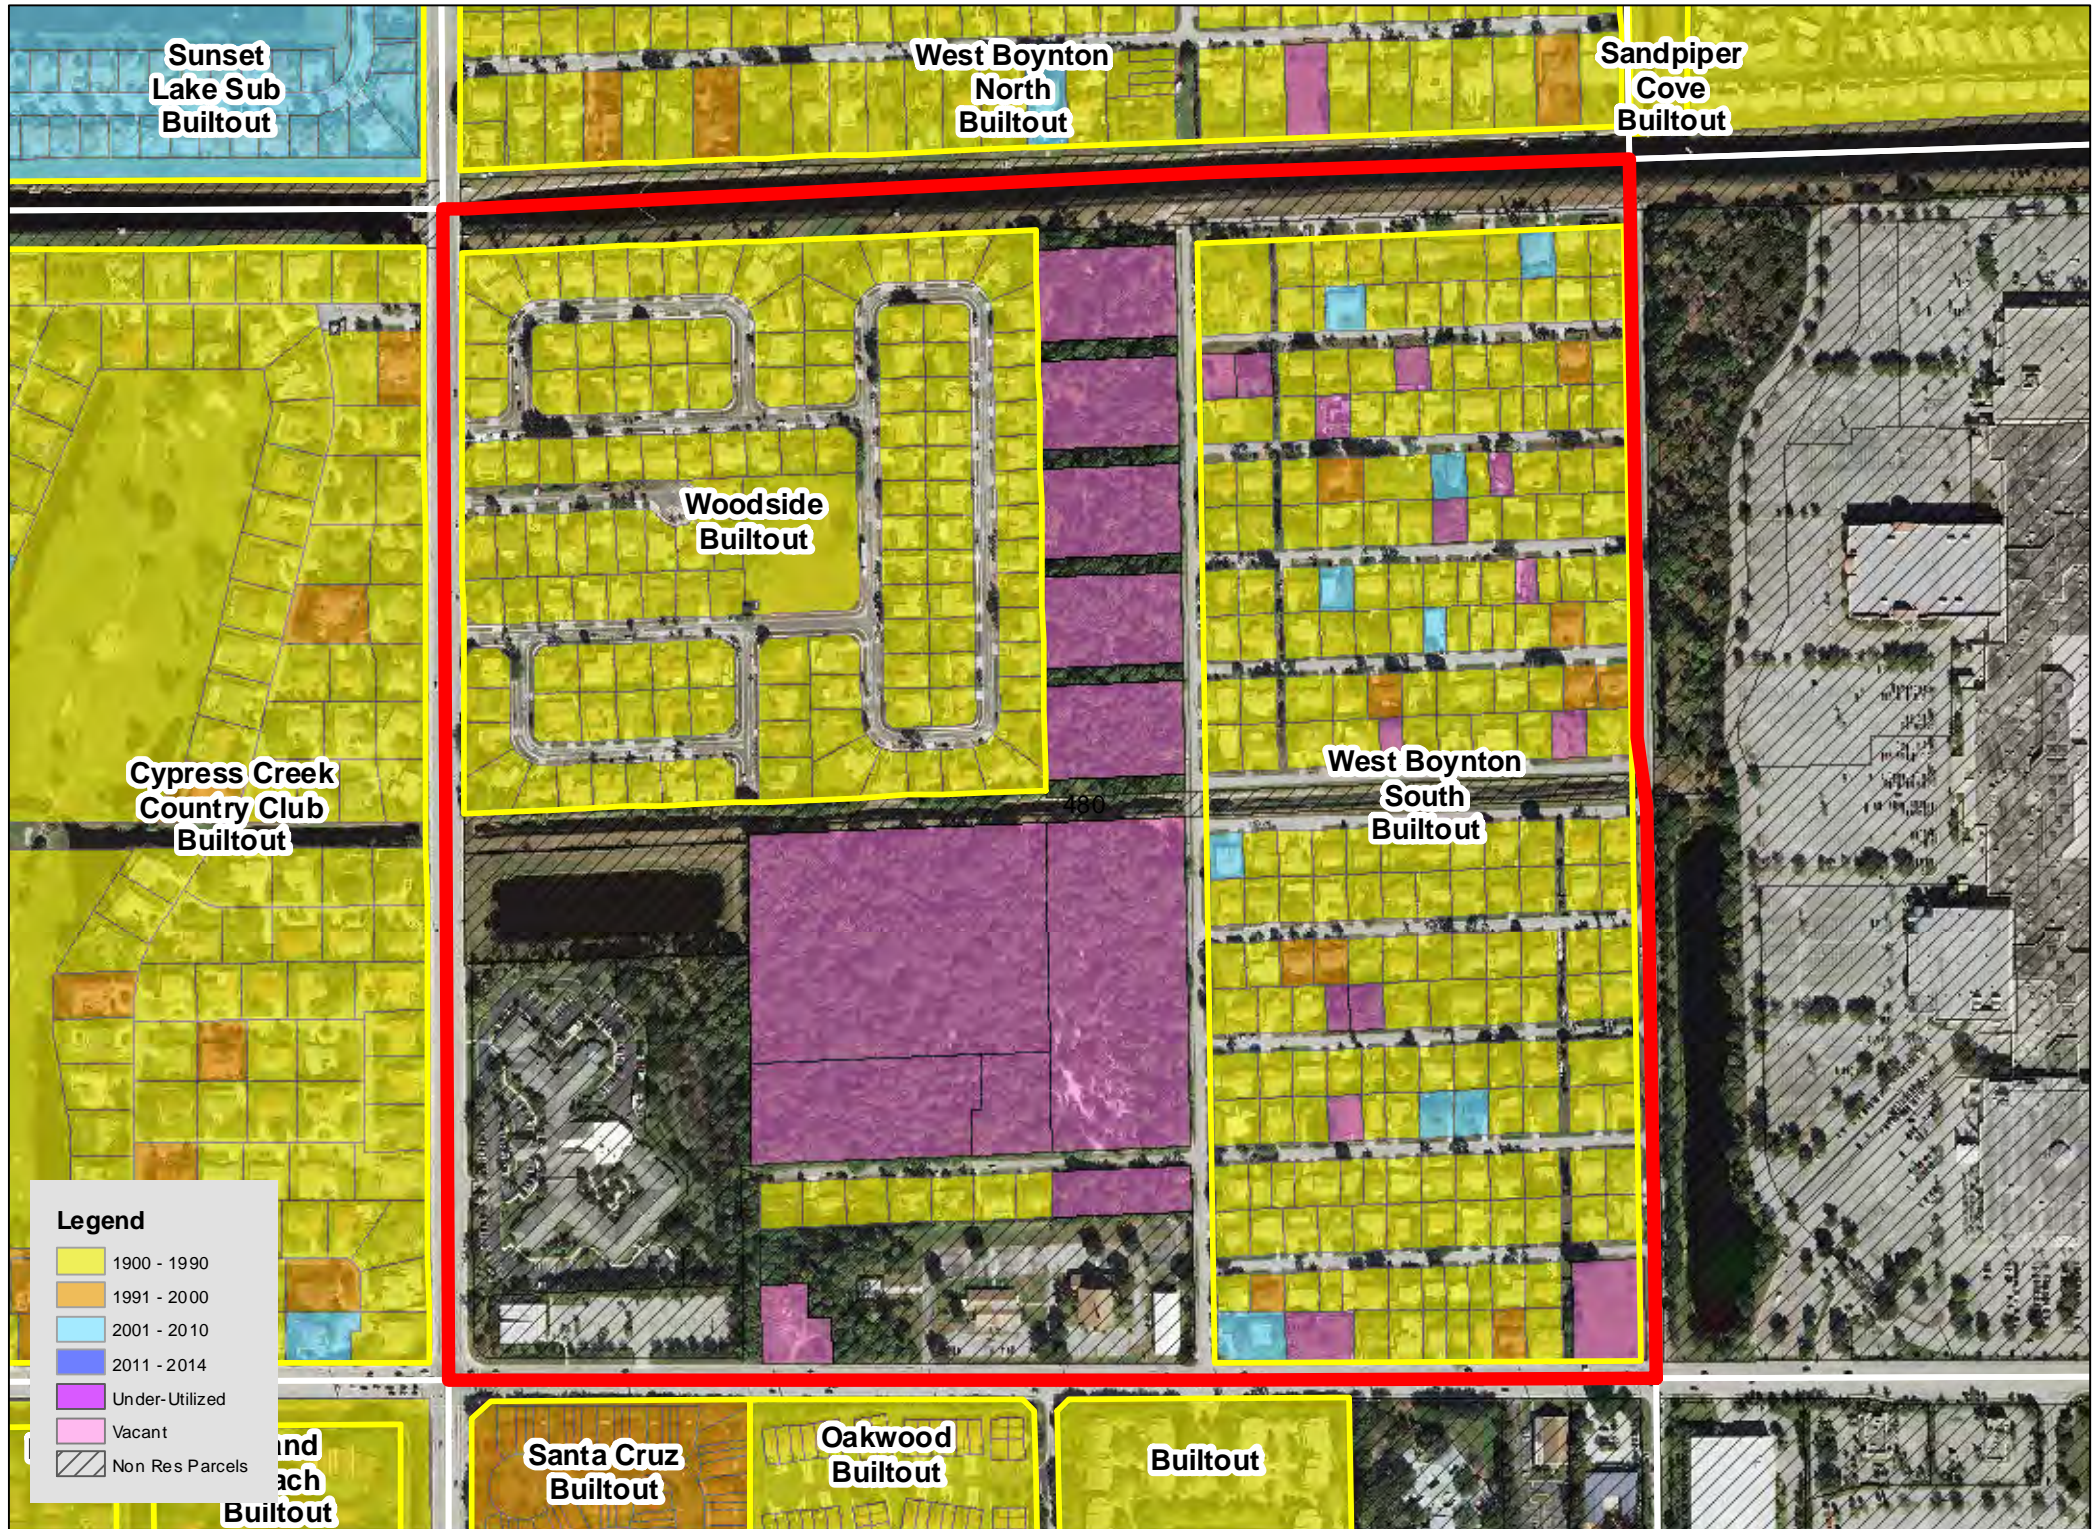

TAZ 402

TAZ 403

TAZ 407

TAZ 416

TAZ 453

TAZ 455

TAZ 480

TAZ 485

Legend

| | |
|------------|-----------------|
| Yellow | 1900 - 1990 |
| Orange | 1991 - 2000 |
| Light Blue | 2001 - 2010 |
| Dark Blue | 2011 - 2014 |
| Purple | Under-Utilized |
| Pink | Vacant |
| Hatched | Non Res Parcels |

TAZ 594

Patch Reef
Estates
Builtout

Millpond Timbercreek
Builtout

Legend

- 1900 - 1990
- 1991 - 2000
- 2001 - 2010
- 2011 - 2014
- Under-Utilized
- Vacant
- Non Res Parcels

Boca Raton
Bath & Tennis
Club Builtout

TAZ 640

TAZ 651

Boca Raton
Square
Buitout

TAZ 718

TAZ 744

TAZ 746

TAZ 747

TAZ 750