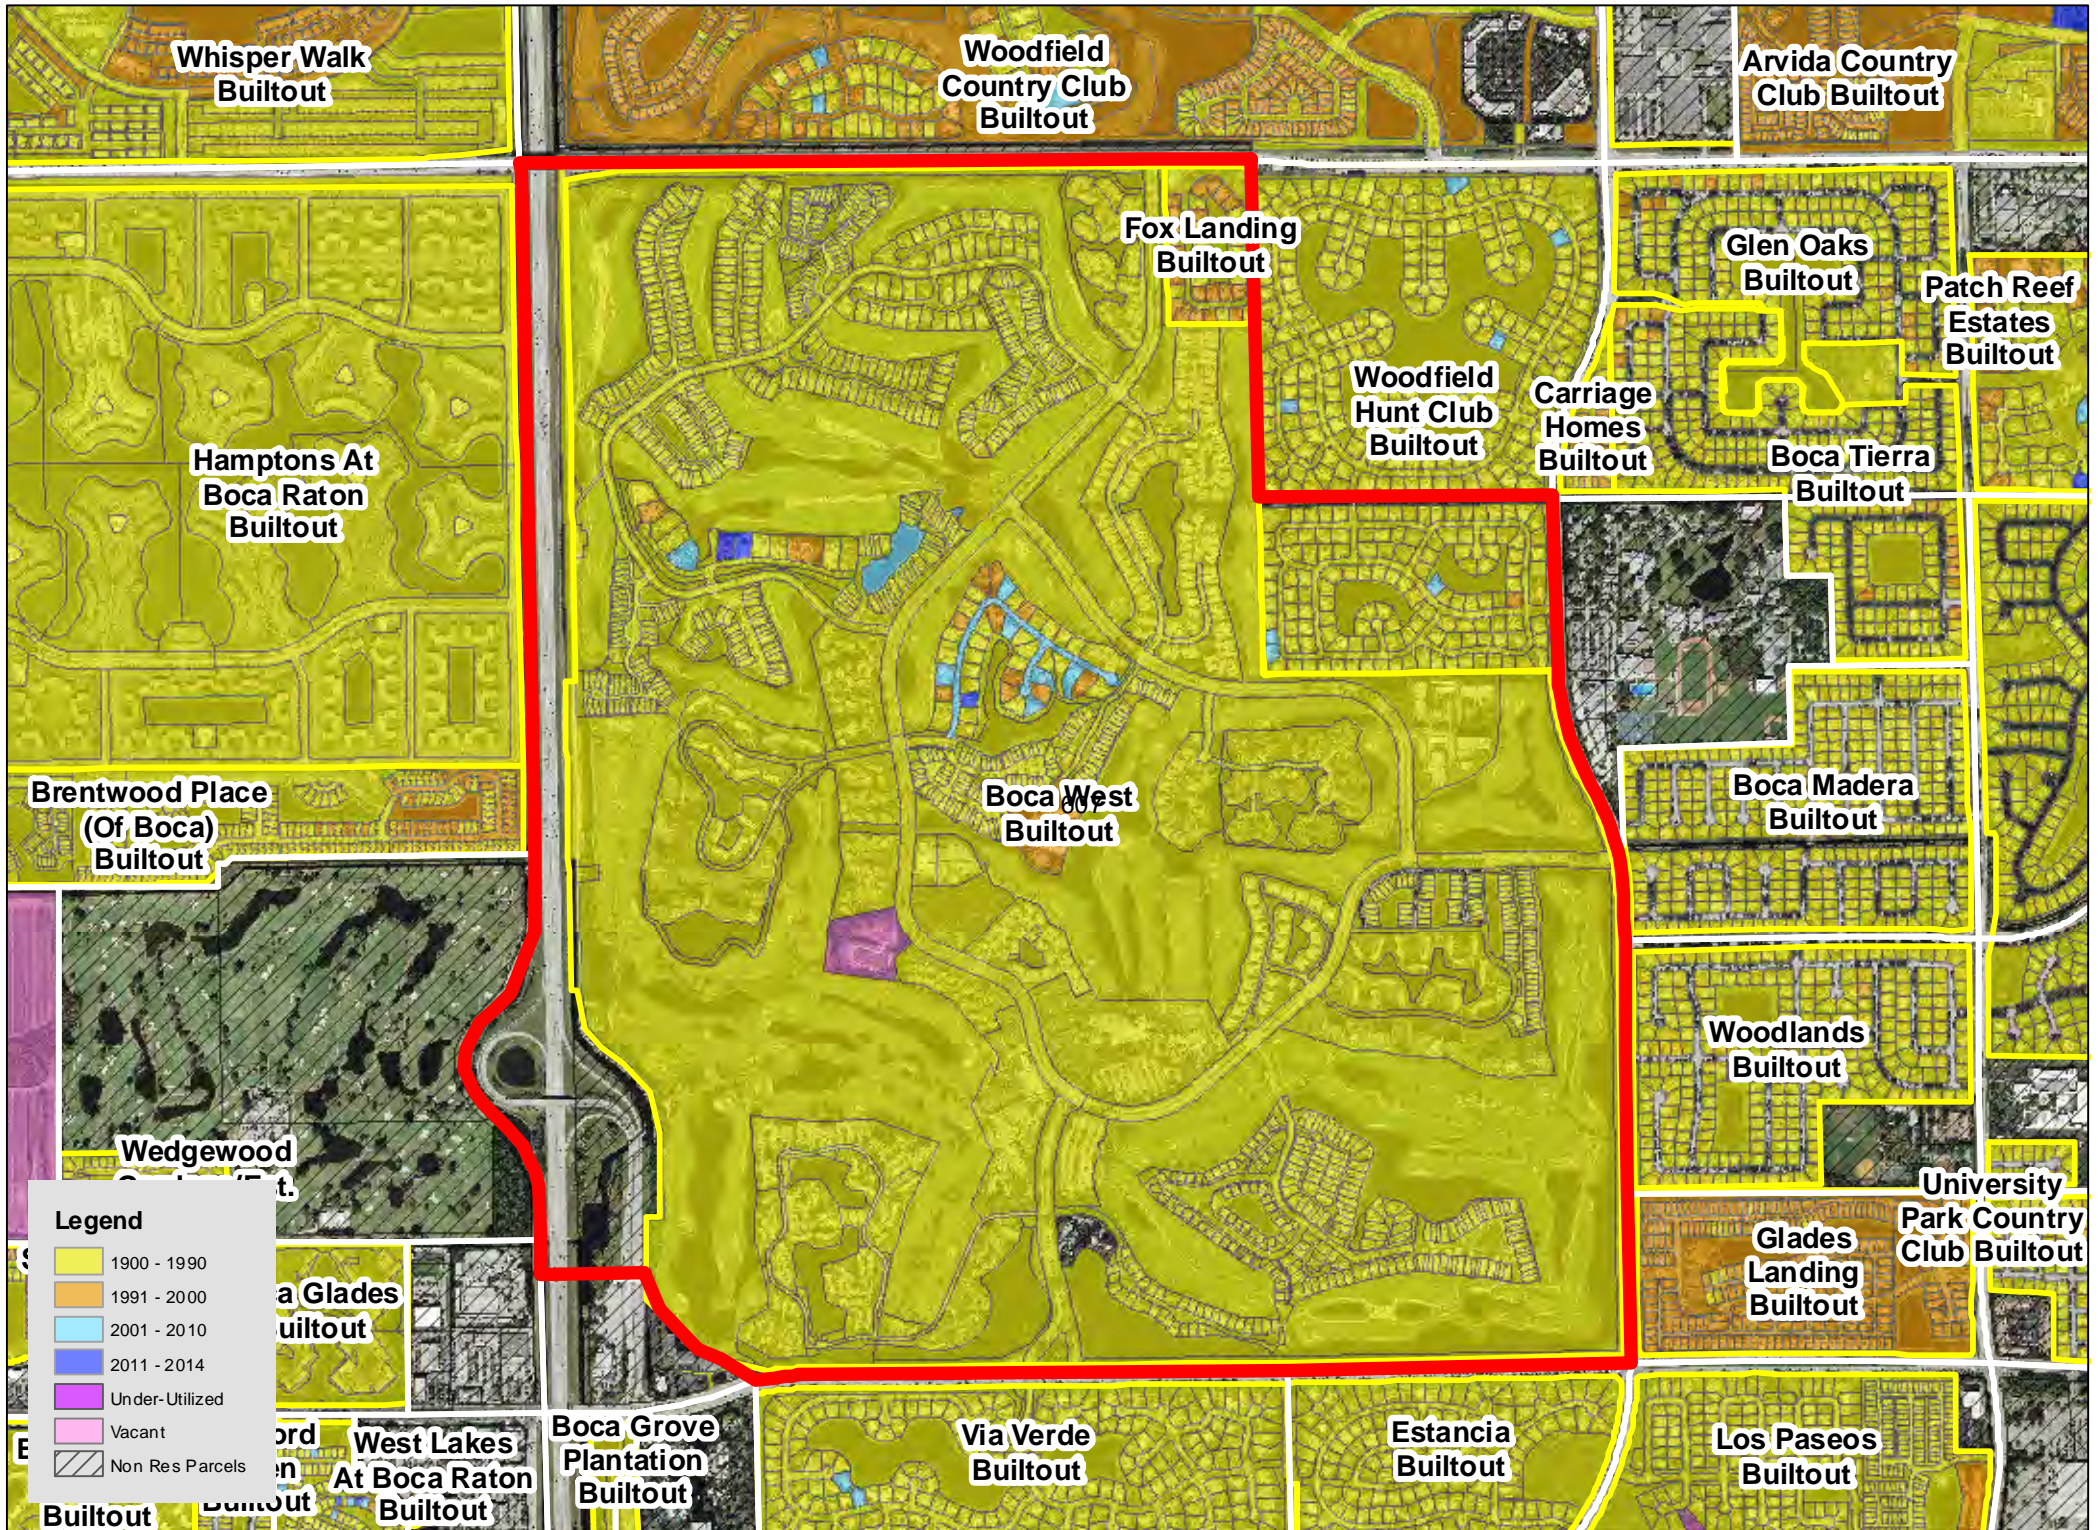

TAZ 594

Patch Reef
Estates
Builtout

Millpond Timbercreek
Builtout

Legend

- 1900 - 1990
- 1991 - 2000
- 2001 - 2010
- 2011 - 2014
- Under-Utilized
- Vacant
- Non Res Parcels

Boca Raton
Bath & Tennis
Club Builtout

TAZ 640

TAZ 651

Boca Raton
Square
Buitout

TAZ 718

TAZ 744

TAZ 746

TAZ 747

TAZ 750