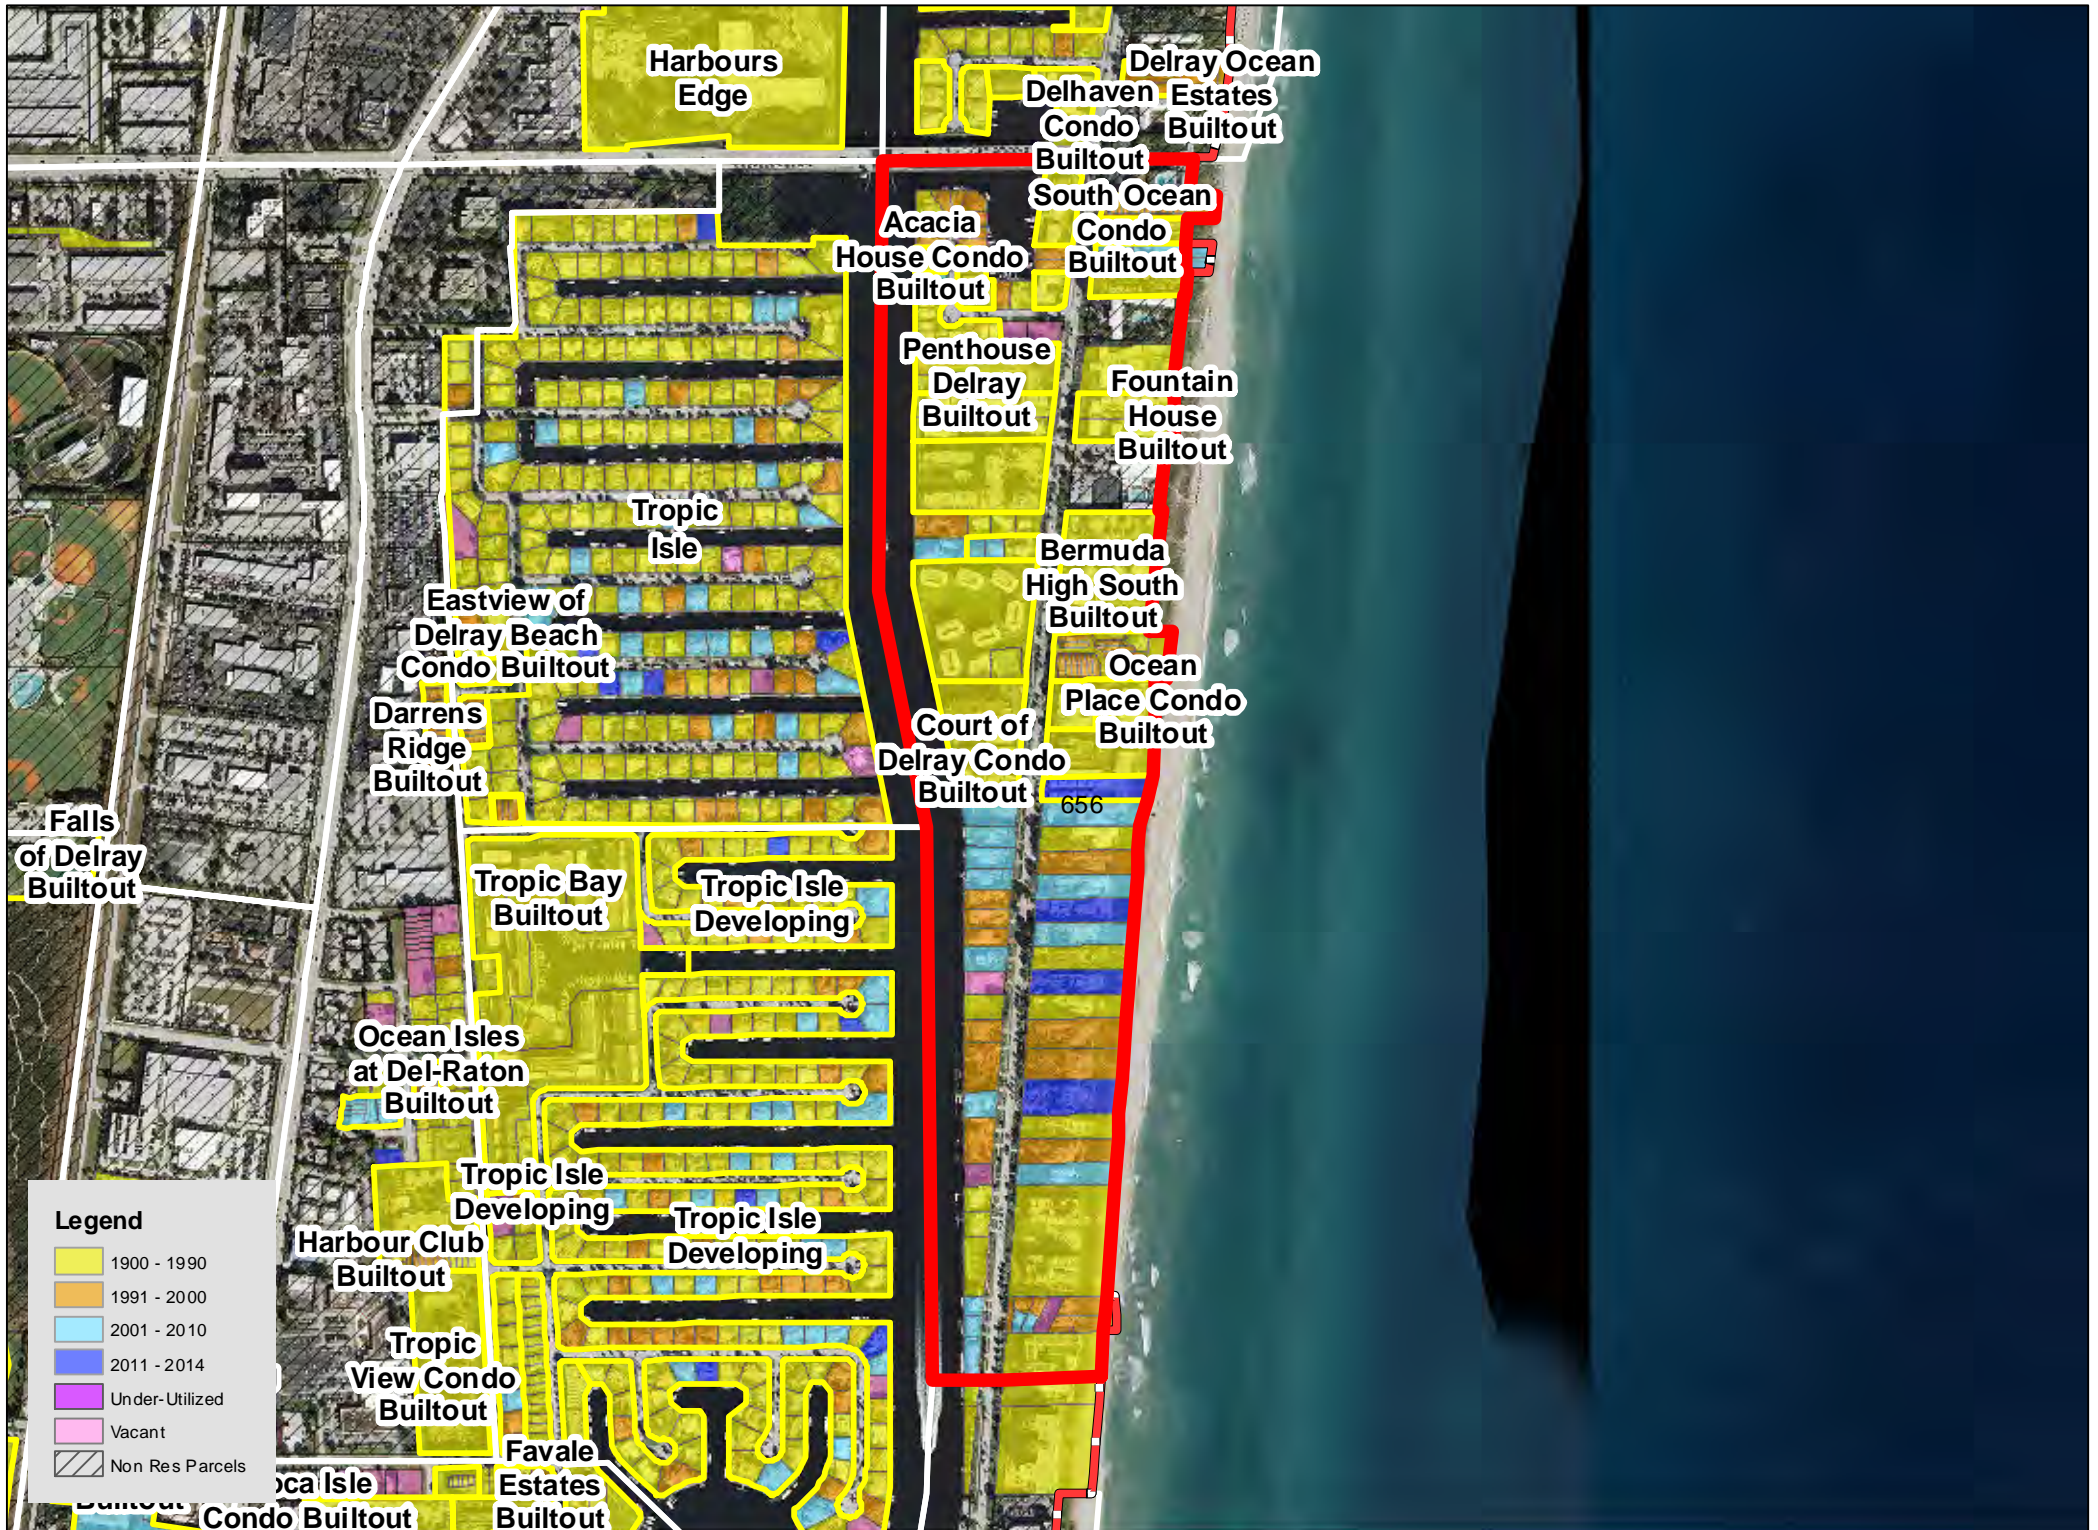

TAZ 594

Patch Reef
Estates
Builtout

Millpond Timbercreek
Builtout

Legend

- 1900 - 1990
- 1991 - 2000
- 2001 - 2010
- 2011 - 2014
- Under-Utilized
- Vacant
- Non Res Parcels

Boca Raton
Bath & Tennis
Club Builtout

TAZ 640

TAZ 651

Boca Raton
Square
Buitout

TAZ 718

TAZ 744

TAZ 746

TAZ 747

TAZ 750

TAZ 761

TAZ 770

TAZ 781