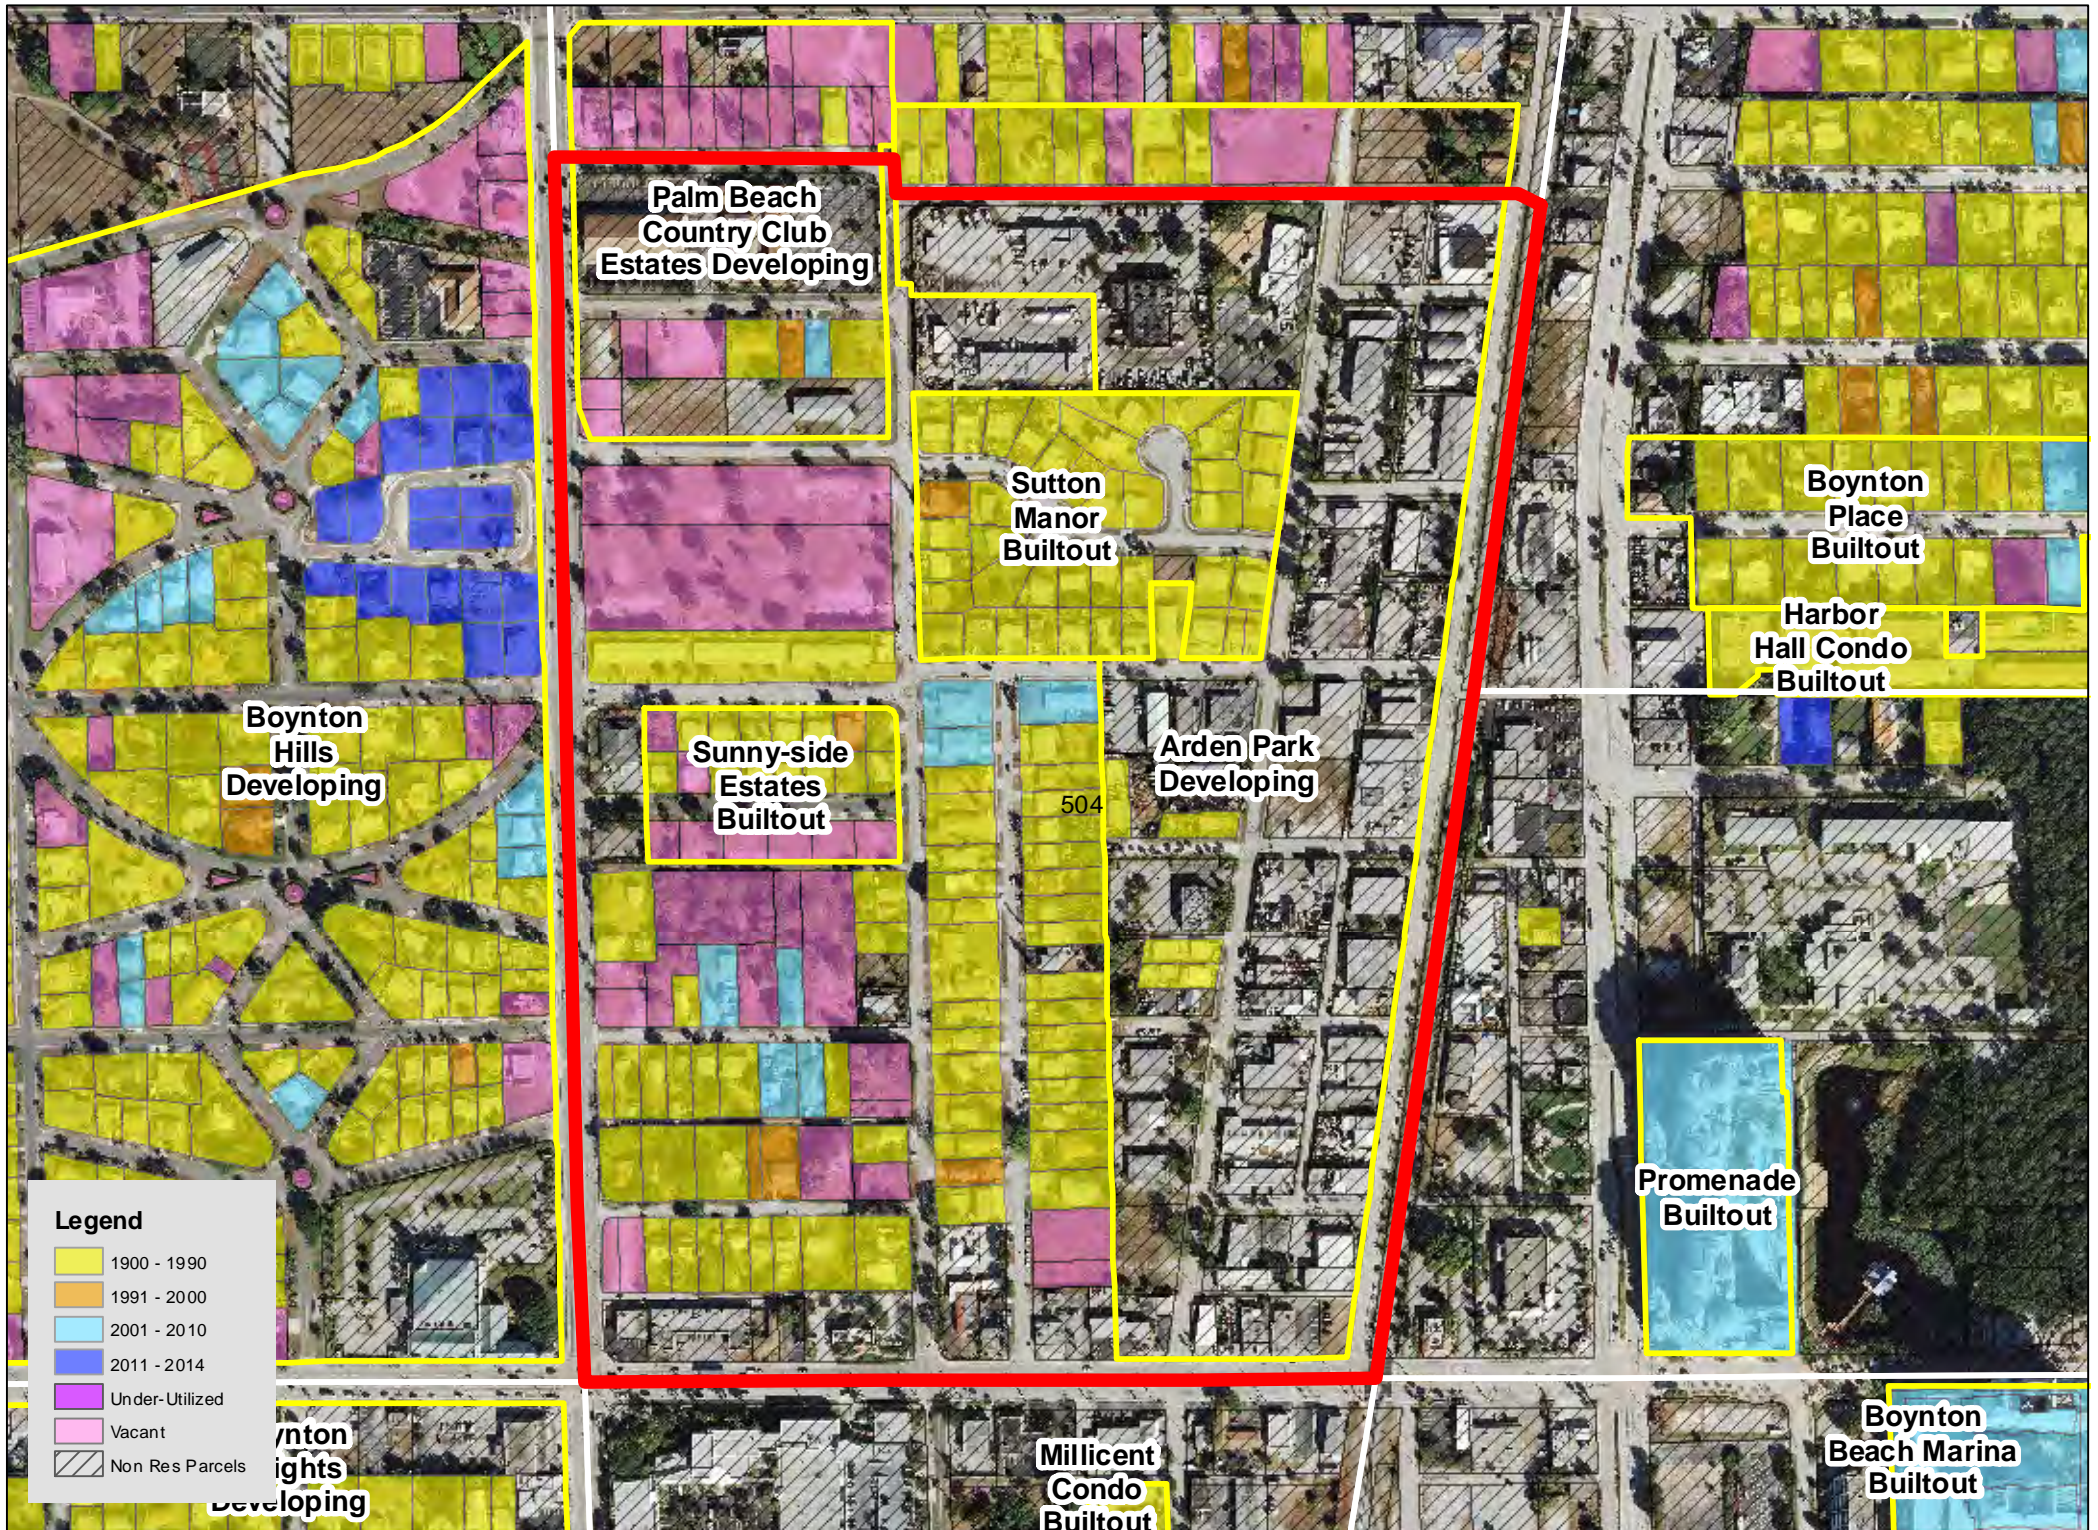

TAZ 402

TAZ 403

TAZ 407

TAZ 416

TAZ 453

TAZ 455

TAZ 480

TAZ 485

Legend

| | |
|------------|-----------------|
| Yellow | 1900 - 1990 |
| Orange | 1991 - 2000 |
| Light Blue | 2001 - 2010 |
| Dark Blue | 2011 - 2014 |
| Purple | Under-Utilized |
| Pink | Vacant |
| Hatched | Non Res Parcels |

TAZ 594

Patch Reef
Estates
Builtout

Millpond Timbercreek
Builtout

Legend

- 1900 - 1990
- 1991 - 2000
- 2001 - 2010
- 2011 - 2014
- Under-Utilized
- Vacant
- Non Res Parcels

Boca Raton
Bath & Tennis
Club Builtout

TAZ 640

TAZ 651

Boca Raton
Square
Buitout

TAZ 718

TAZ 744

TAZ 746

TAZ 747

TAZ 750