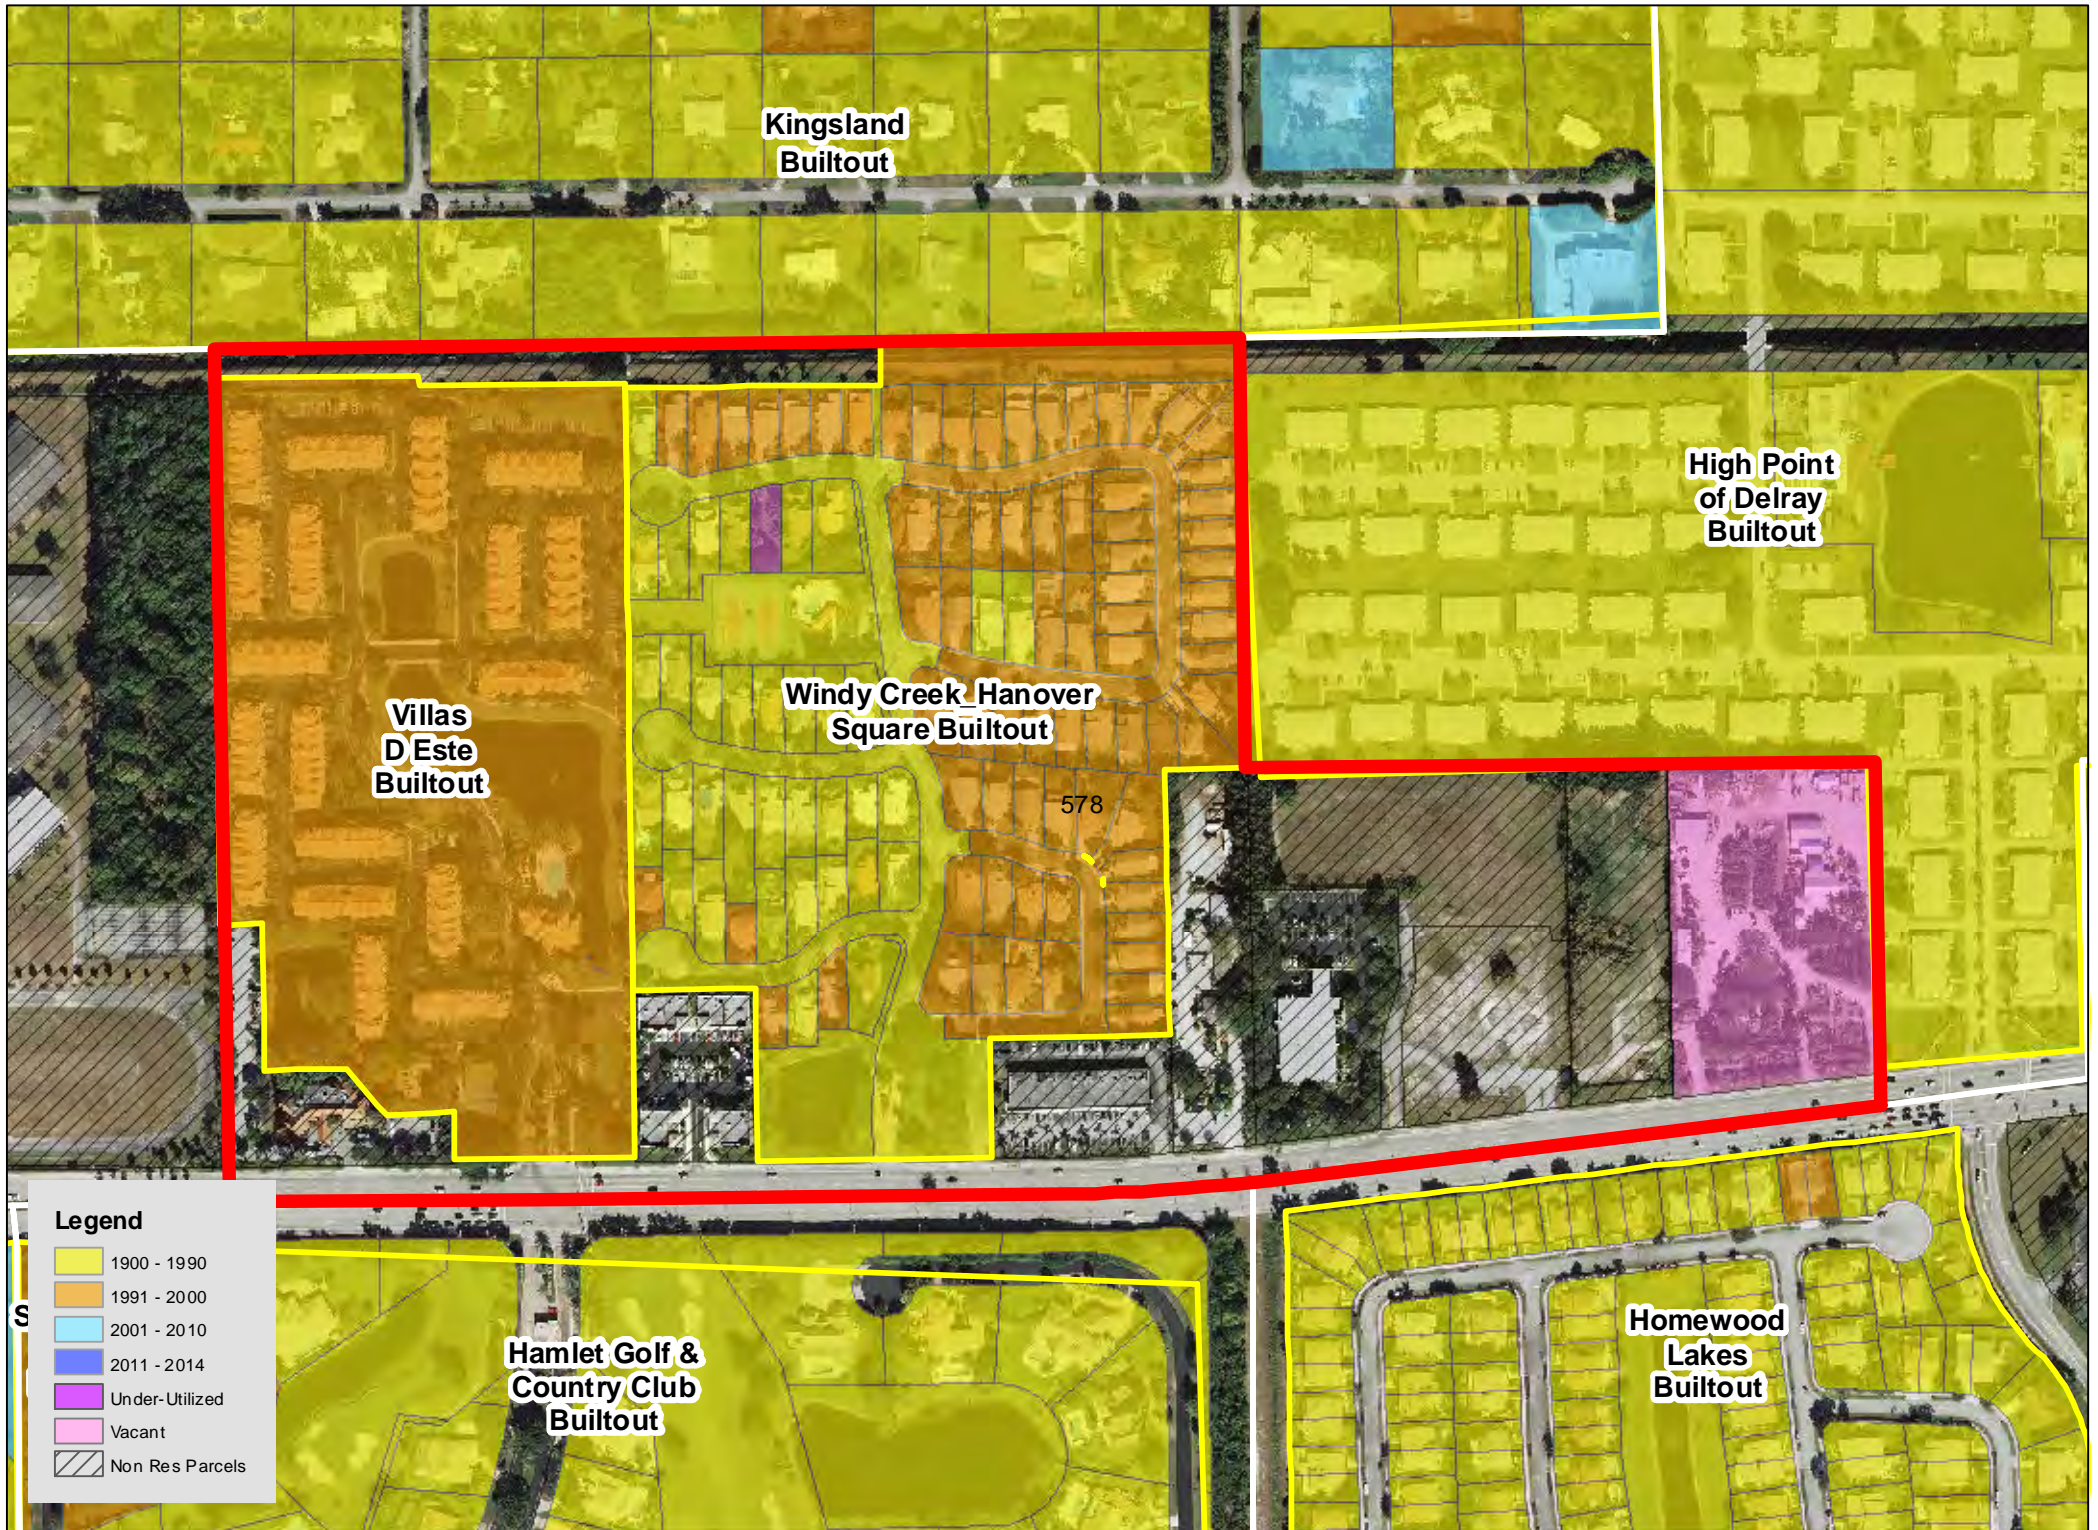

Legend

| | |
|------------|-----------------|
| Yellow | 1900 - 1990 |
| Orange | 1991 - 2000 |
| Light Blue | 2001 - 2010 |
| Dark Blue | 2011 - 2014 |
| Purple | Under-Utilized |
| Pink | Vacant |
| Hatched | Non Res Parcels |

TAZ 594

Patch Reef
Estates
Builtout

Millpond Timbercreek
Builtout

Legend

- 1900 - 1990
- 1991 - 2000
- 2001 - 2010
- 2011 - 2014
- Under-Utilized
- Vacant
- Non Res Parcels

Boca Raton
Bath & Tennis
Club Builtout

TAZ 640

TAZ 651

Boca Raton
Square
Buitout

TAZ 718

TAZ 744

TAZ 746

TAZ 747

TAZ 750