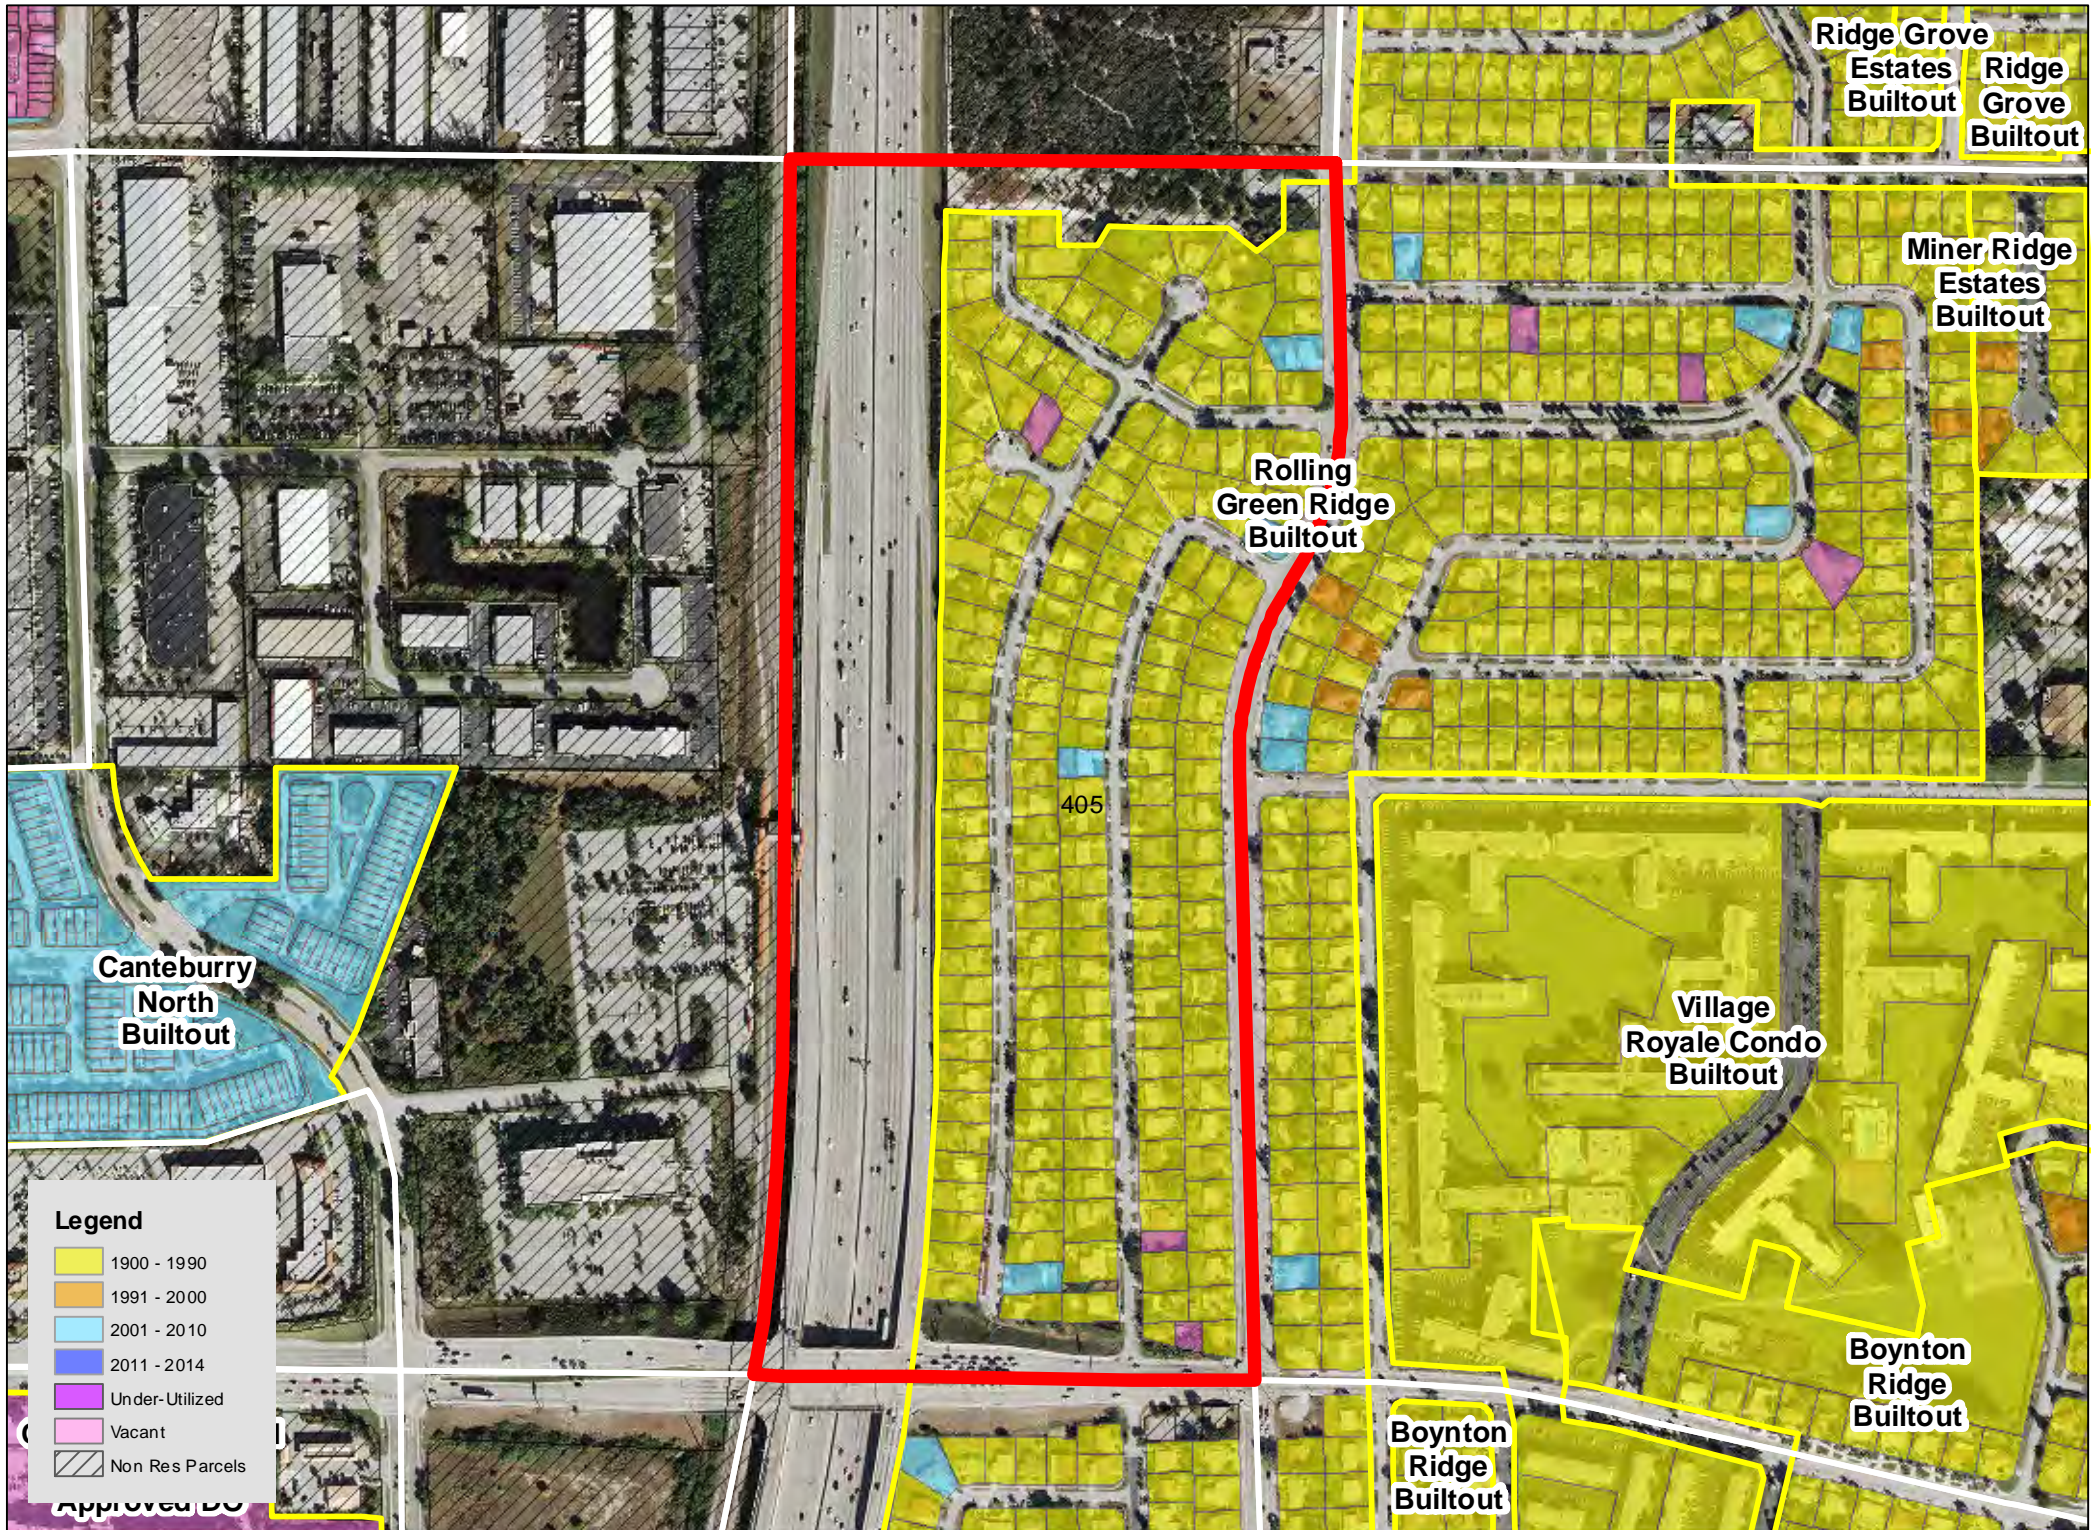

TAZ 402

TAZ 403

TAZ 407

TAZ 416

TAZ 453

TAZ 455

TAZ 480

TAZ 485

Legend

| | |
|------------|-----------------|
| Yellow | 1900 - 1990 |
| Orange | 1991 - 2000 |
| Light Blue | 2001 - 2010 |
| Dark Blue | 2011 - 2014 |
| Purple | Under-Utilized |
| Pink | Vacant |
| Hatched | Non Res Parcels |

TAZ 594

Patch Reef
Estates
Builtout

Millpond Timbercreek
Builtout

Legend

- 1900 - 1990
- 1991 - 2000
- 2001 - 2010
- 2011 - 2014
- Under-Utilized
- Vacant
- Non Res Parcels

Boca Raton
Bath & Tennis
Club Builtout

TAZ 640

TAZ 651

Boca Raton
Square
Buitout

TAZ 718

TAZ 744

TAZ 746

TAZ 747

TAZ 750