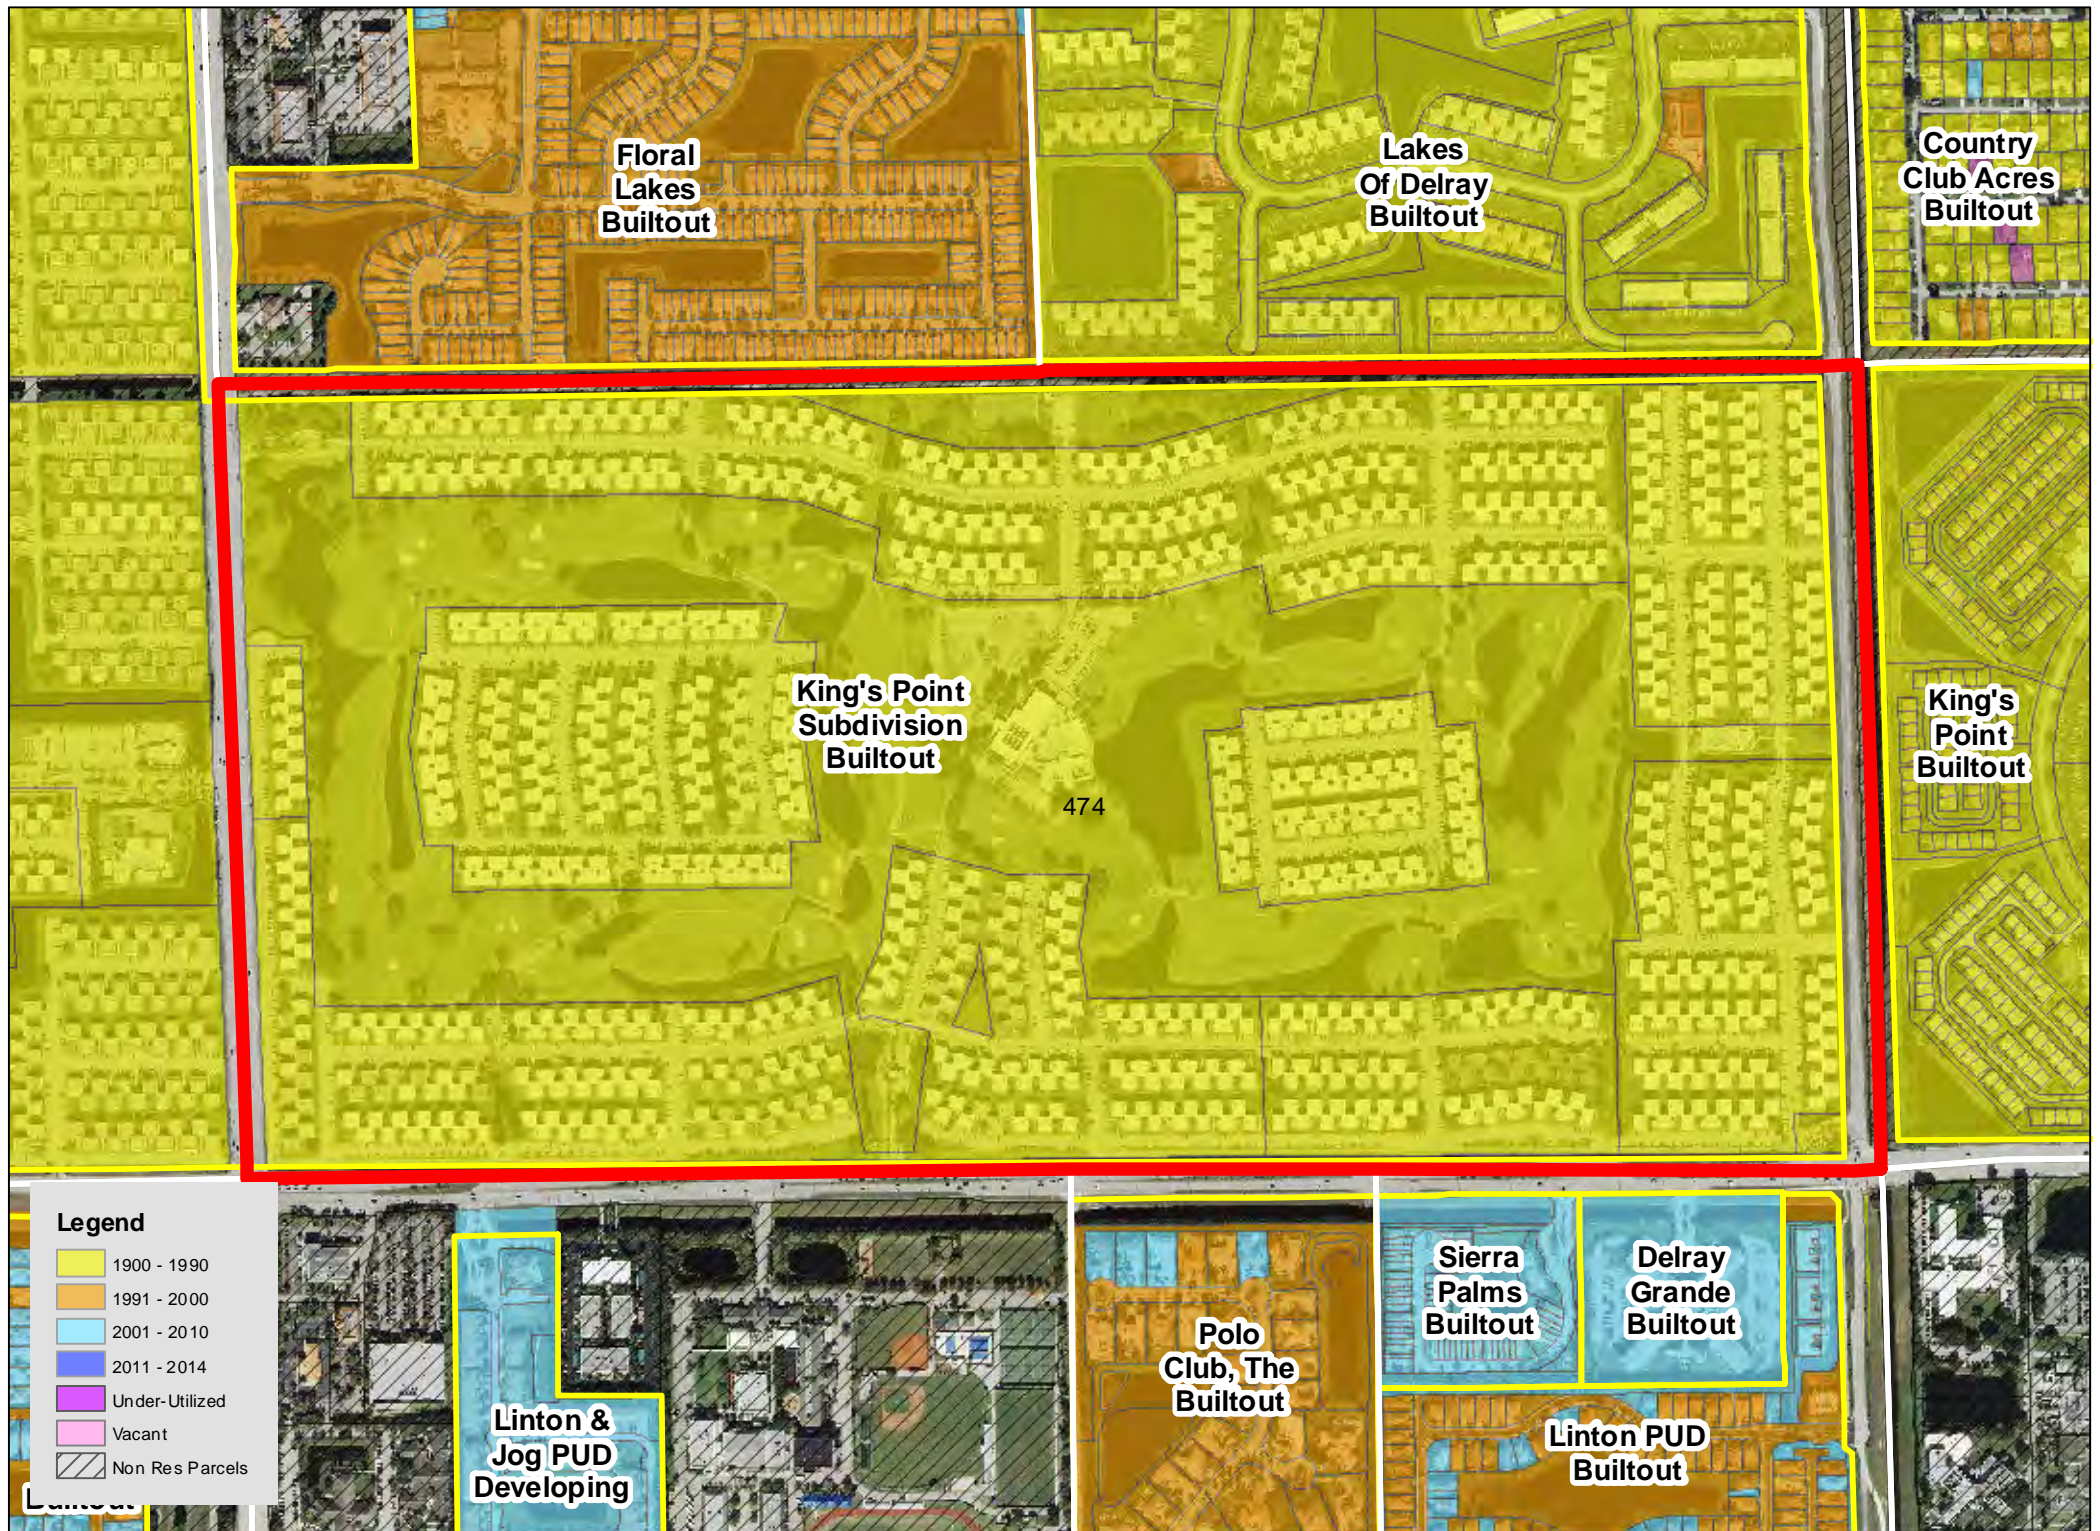

TAZ 402

TAZ 403

TAZ 407

TAZ 416

TAZ 453

TAZ 455

TAZ 480

TAZ 485

Legend

| | |
|------------|-----------------|
| Yellow | 1900 - 1990 |
| Orange | 1991 - 2000 |
| Light Blue | 2001 - 2010 |
| Dark Blue | 2011 - 2014 |
| Purple | Under-Utilized |
| Pink | Vacant |
| Hatched | Non Res Parcels |

TAZ 594

Patch Reef
Estates
Builtout

Millpond Timbercreek
Builtout

Legend

- 1900 - 1990
- 1991 - 2000
- 2001 - 2010
- 2011 - 2014
- Under-Utilized
- Vacant
- Non Res Parcels

Boca Raton
Bath & Tennis
Club Builtout

TAZ 640

TAZ 651

Boca Raton
Square
Buitout

TAZ 718

TAZ 744

TAZ 746

TAZ 747

TAZ 750