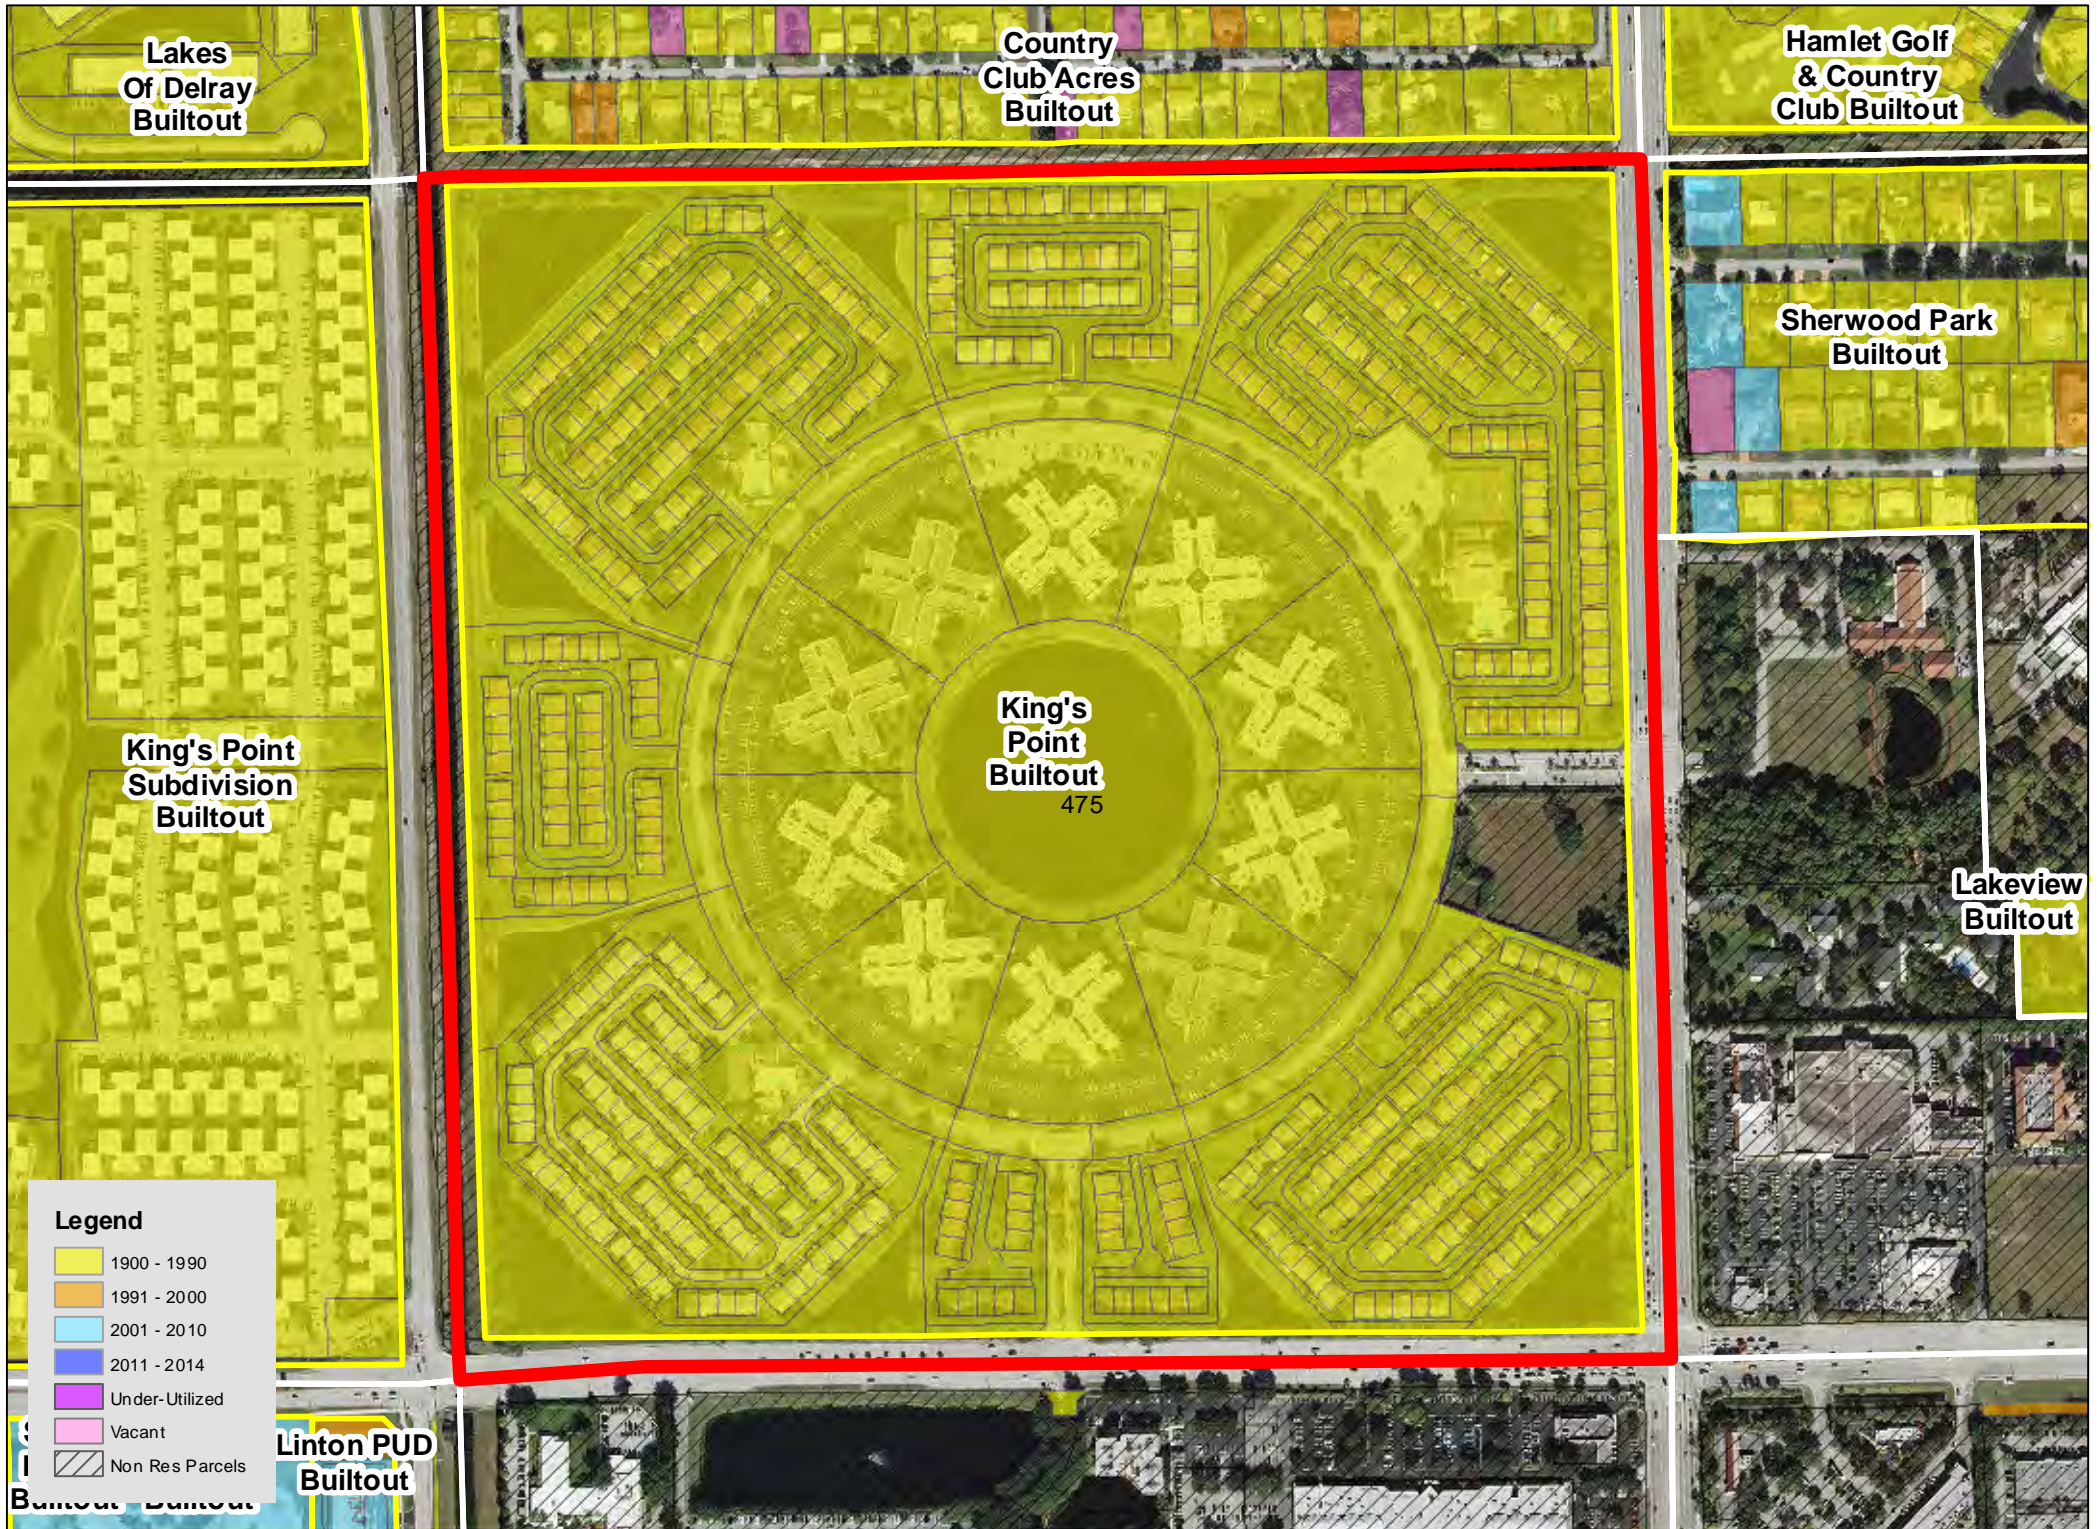

TAZ 402

TAZ 403

TAZ 407

TAZ 416

TAZ 453

TAZ 455

TAZ 480

TAZ 485

Legend

| | |
|------------|-----------------|
| Yellow | 1900 - 1990 |
| Orange | 1991 - 2000 |
| Light Blue | 2001 - 2010 |
| Dark Blue | 2011 - 2014 |
| Purple | Under-Utilized |
| Pink | Vacant |
| Hatched | Non Res Parcels |

TAZ 594

Patch Reef
Estates
Builtout

Millpond Timbercreek
Builtout

Legend

- 1900 - 1990
- 1991 - 2000
- 2001 - 2010
- 2011 - 2014
- Under-Utilized
- Vacant
- Non Res Parcels

Boca Raton
Bath & Tennis
Club Builtout

TAZ 640

TAZ 651

Boca Raton
Square
Buitout

TAZ 718

TAZ 744

TAZ 746

TAZ 747

TAZ 750