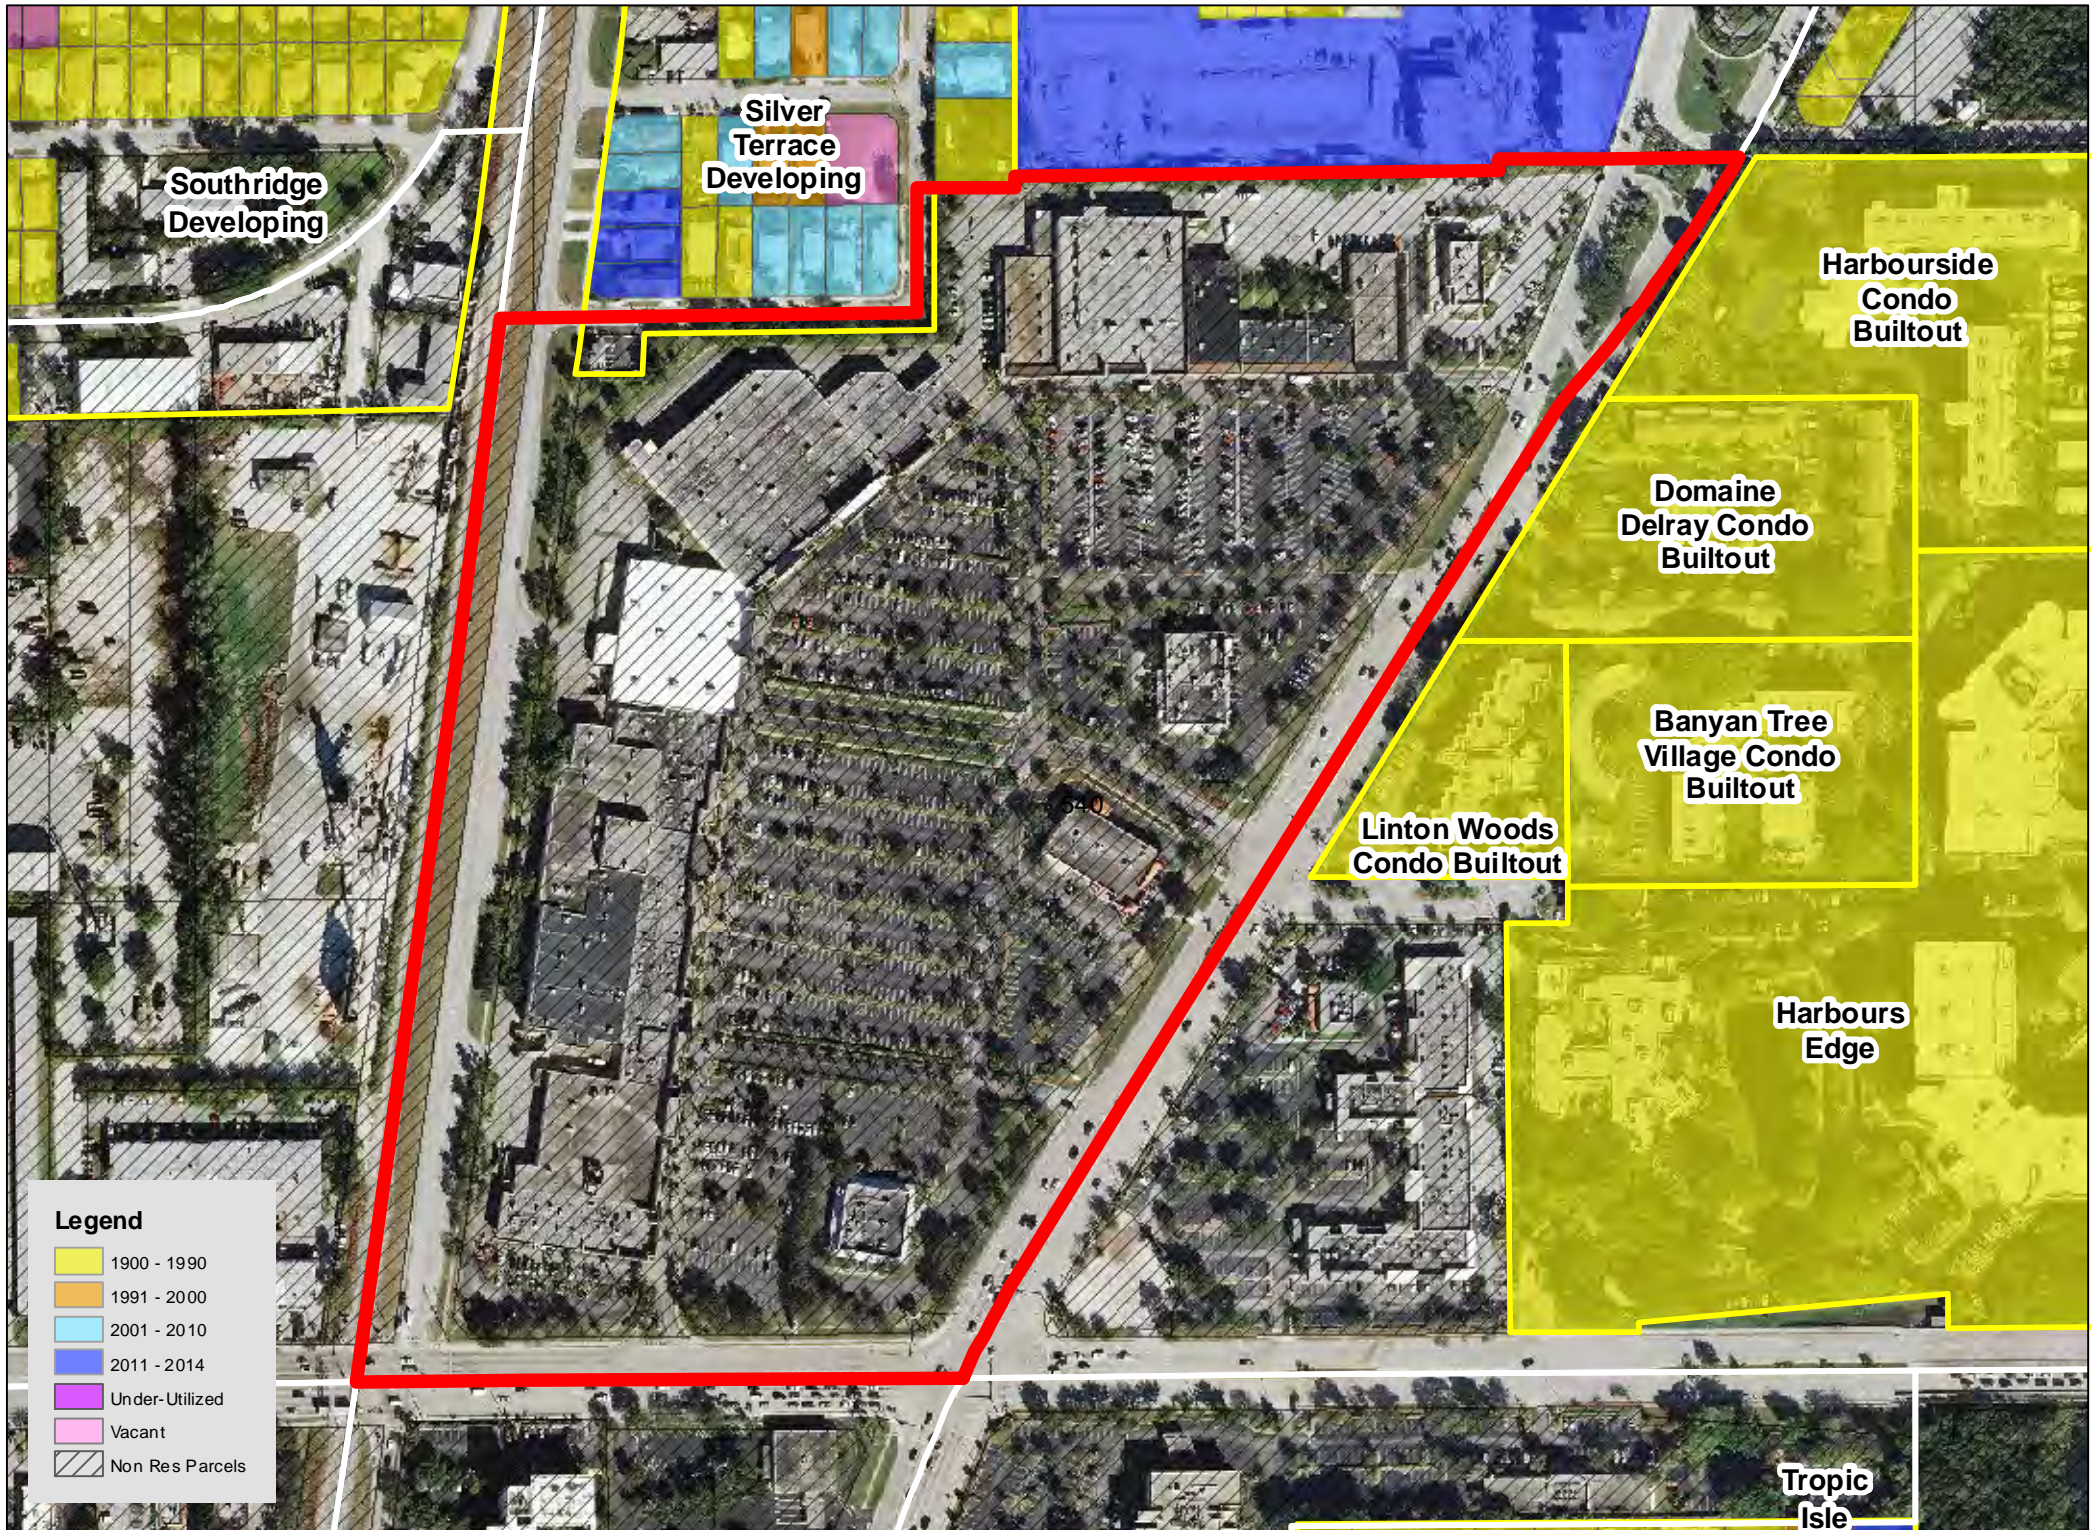

TAZ 402

TAZ 403

TAZ 407

TAZ 416

TAZ 453

TAZ 455

TAZ 480

TAZ 485

Legend

| | |
|------------|-----------------|
| Yellow | 1900 - 1990 |
| Orange | 1991 - 2000 |
| Light Blue | 2001 - 2010 |
| Dark Blue | 2011 - 2014 |
| Purple | Under-Utilized |
| Pink | Vacant |
| Hatched | Non Res Parcels |

TAZ 594

Patch Reef
Estates
Builtout

Millpond Timbercreek
Builtout

Legend

- 1900 - 1990
- 1991 - 2000
- 2001 - 2010
- 2011 - 2014
- Under-Utilized
- Vacant
- Non Res Parcels

Boca Raton
Bath & Tennis
Club Builtout

TAZ 640

TAZ 651

Boca Raton
Square
Buitout

TAZ 718

TAZ 744

TAZ 746

TAZ 747

TAZ 750