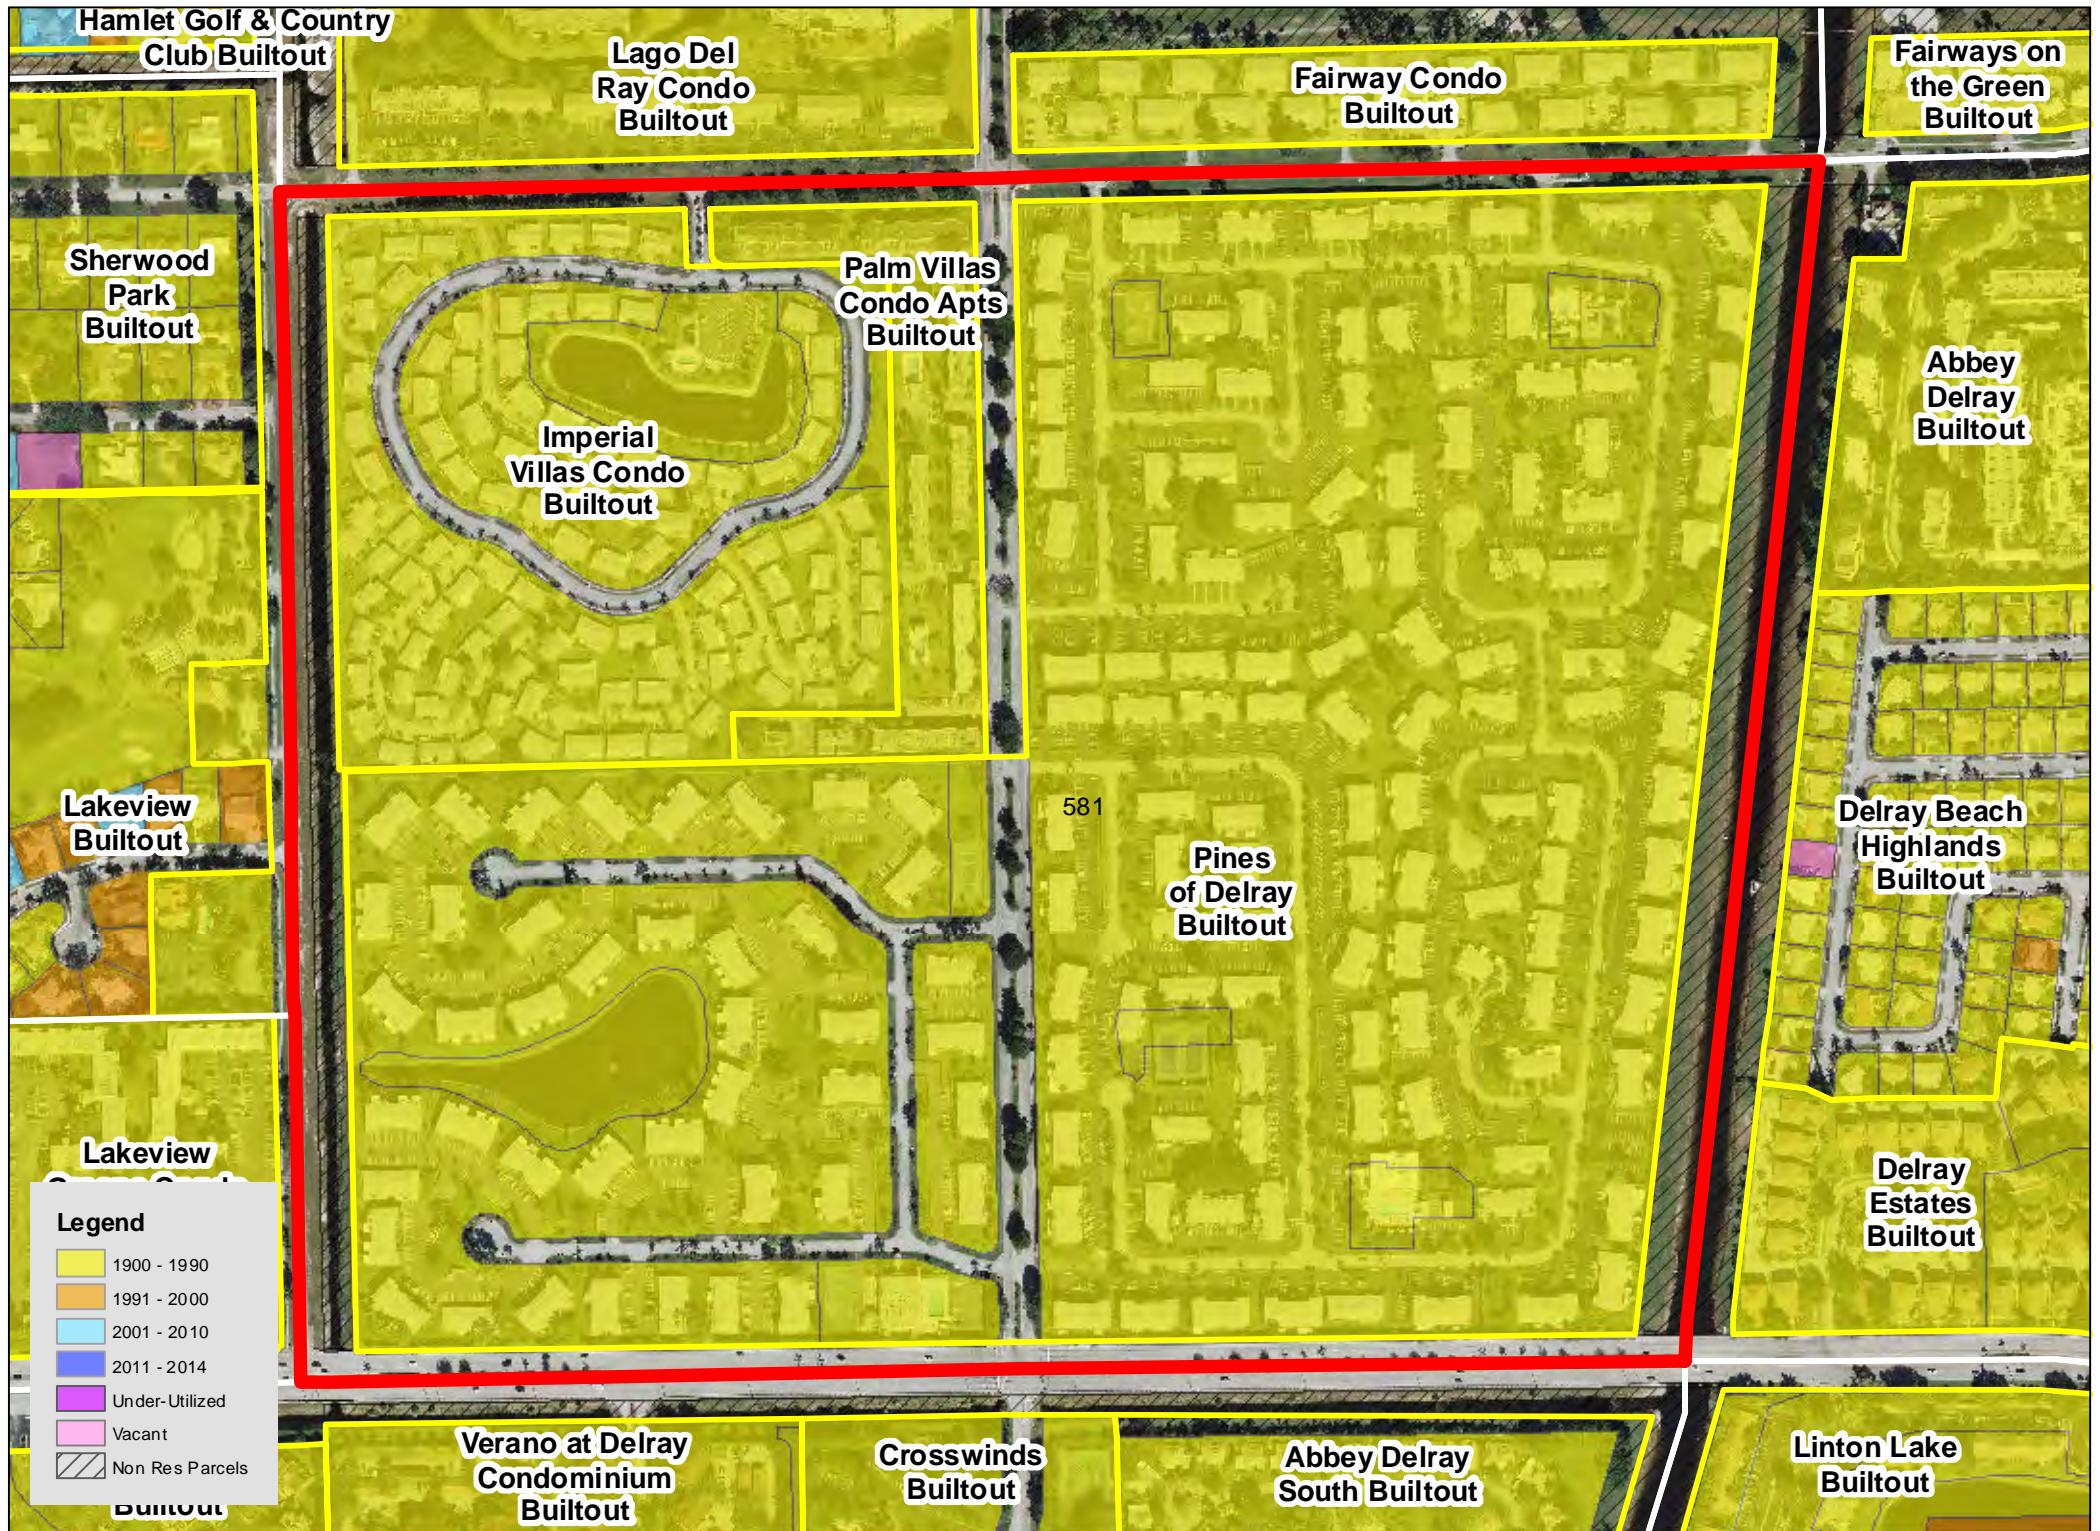

Legend

| | |
|------------|-----------------|
| Yellow | 1900 - 1990 |
| Orange | 1991 - 2000 |
| Light Blue | 2001 - 2010 |
| Dark Blue | 2011 - 2014 |
| Purple | Under-Utilized |
| Pink | Vacant |
| Hatched | Non Res Parcels |

TAZ 594

Patch Reef
Estates
Builtout

Millpond Timbercreek
Builtout

Legend

- 1900 - 1990
- 1991 - 2000
- 2001 - 2010
- 2011 - 2014
- Under-Utilized
- Vacant
- Non Res Parcels

Boca Raton
Bath & Tennis
Club Builtout

TAZ 640

TAZ 651

Boca Raton
Square
Buitout

TAZ 718

TAZ 744

TAZ 746

TAZ 747

TAZ 750