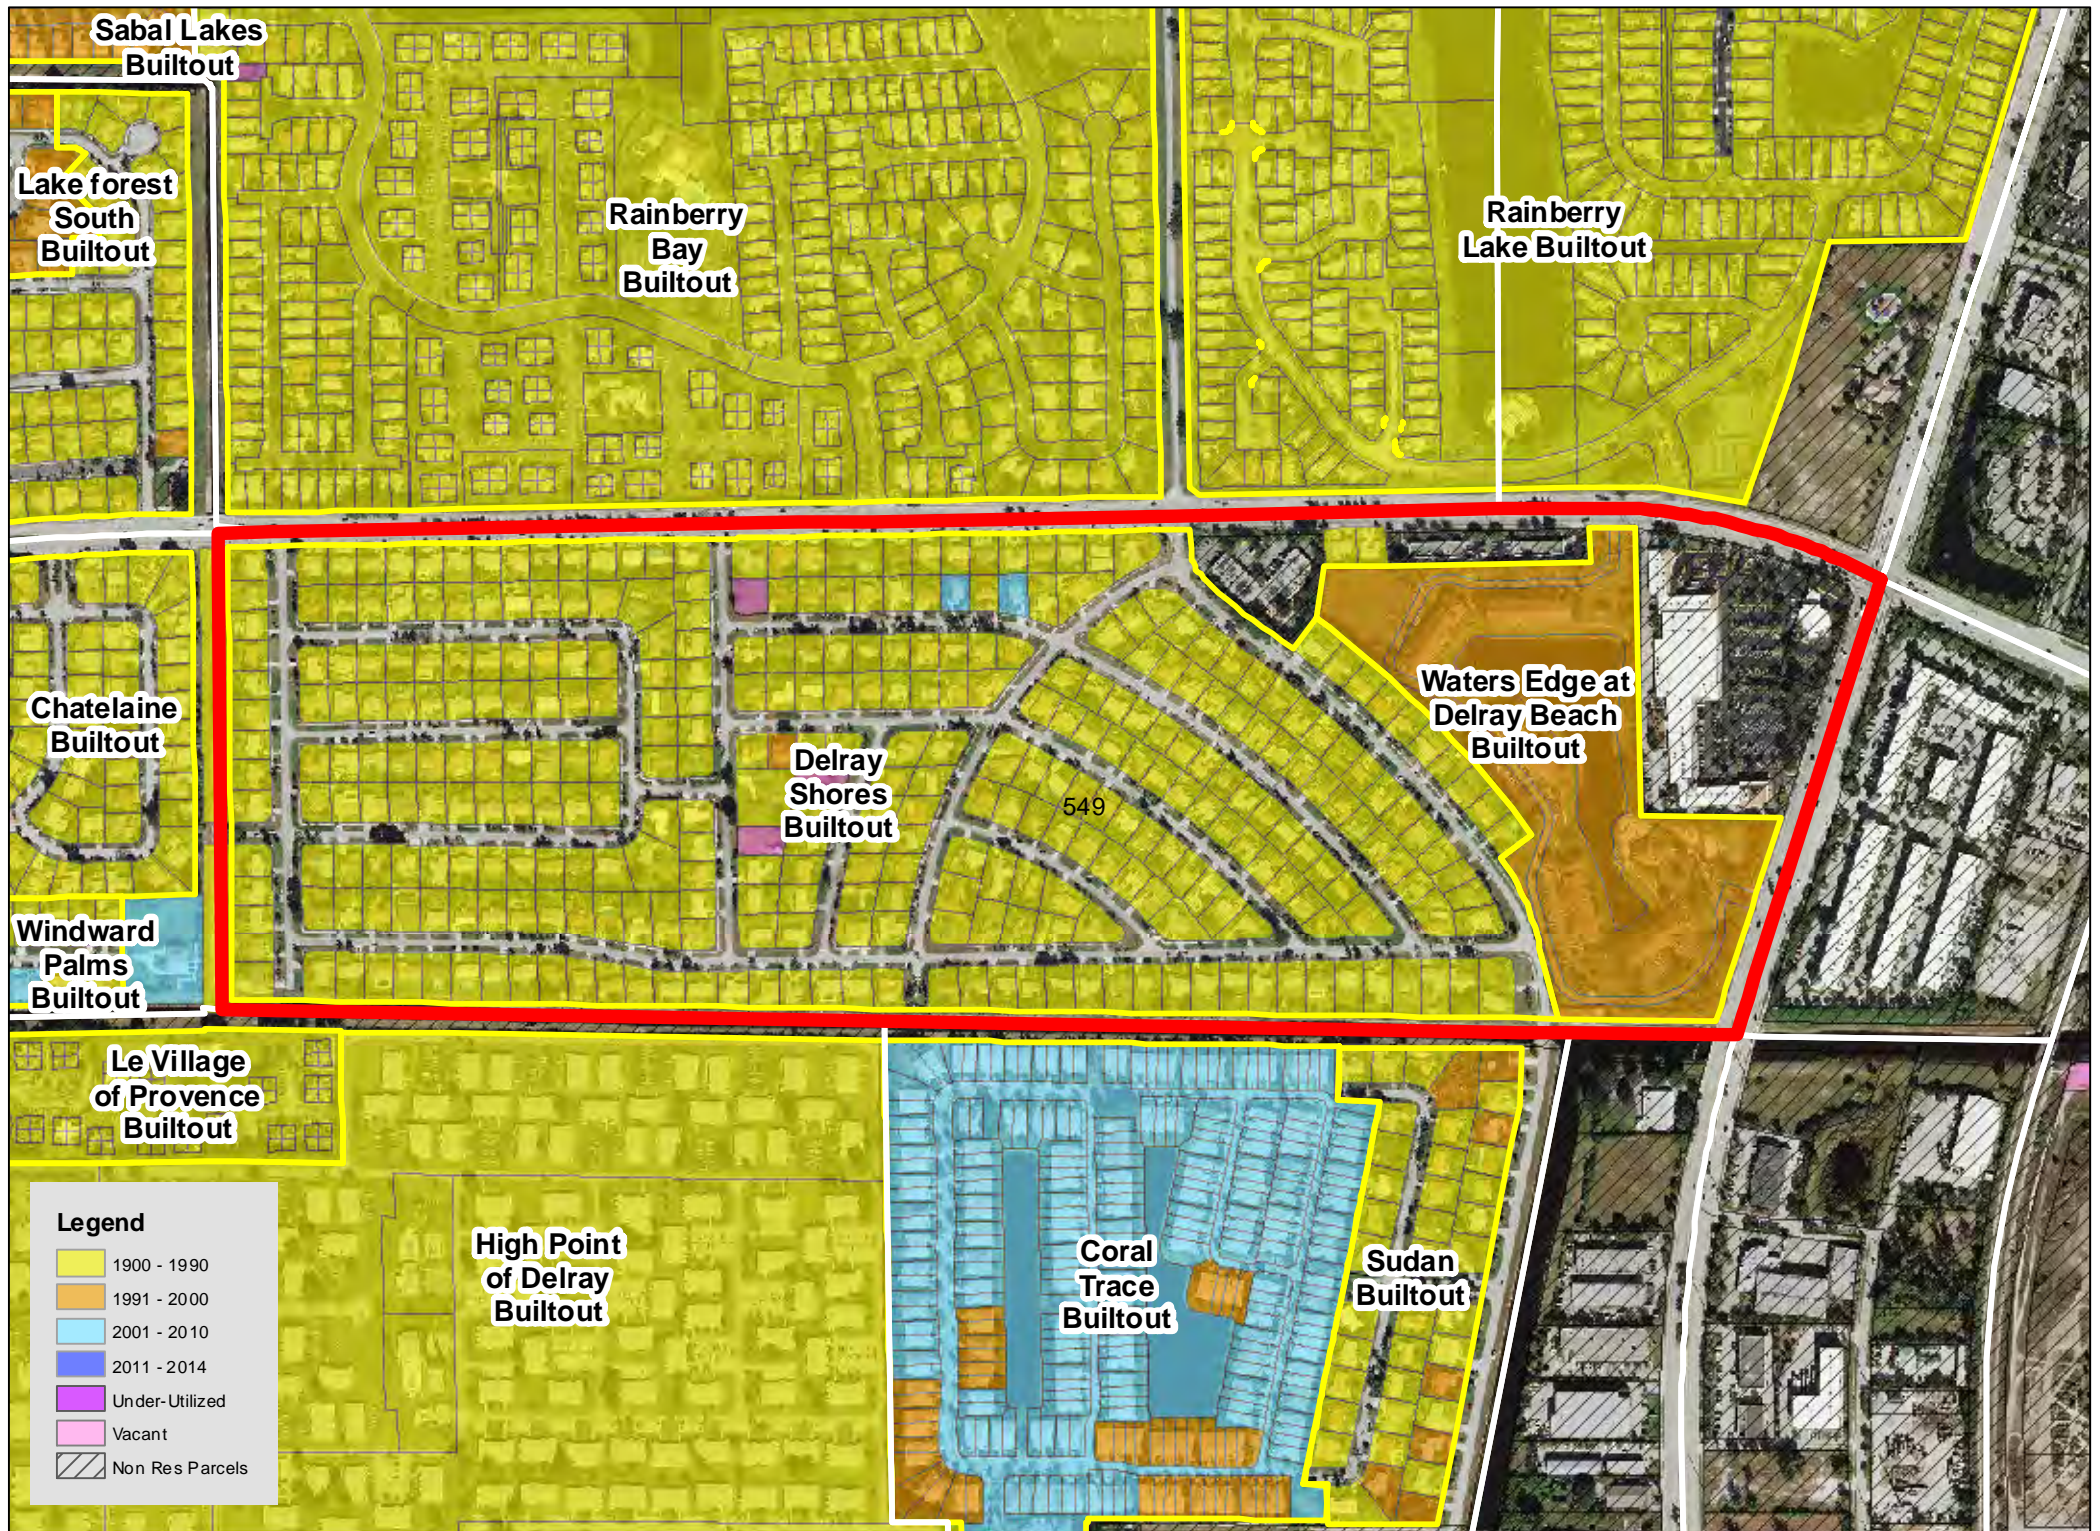

Legend

| | |
|------------|-----------------|
| Yellow | 1900 - 1990 |
| Orange | 1991 - 2000 |
| Light Blue | 2001 - 2010 |
| Dark Blue | 2011 - 2014 |
| Purple | Under-Utilized |
| Pink | Vacant |
| Hatched | Non Res Parcels |

TAZ 594

Patch Reef
Estates
Builtout

Millpond Timbercreek
Builtout

Legend

- 1900 - 1990
- 1991 - 2000
- 2001 - 2010
- 2011 - 2014
- Under-Utilized
- Vacant
- Non Res Parcels

Boca Raton
Bath & Tennis
Club Builtout

TAZ 640

TAZ 651

Boca Raton
Square
Buitout

TAZ 718

TAZ 744

TAZ 746

TAZ 747

TAZ 750