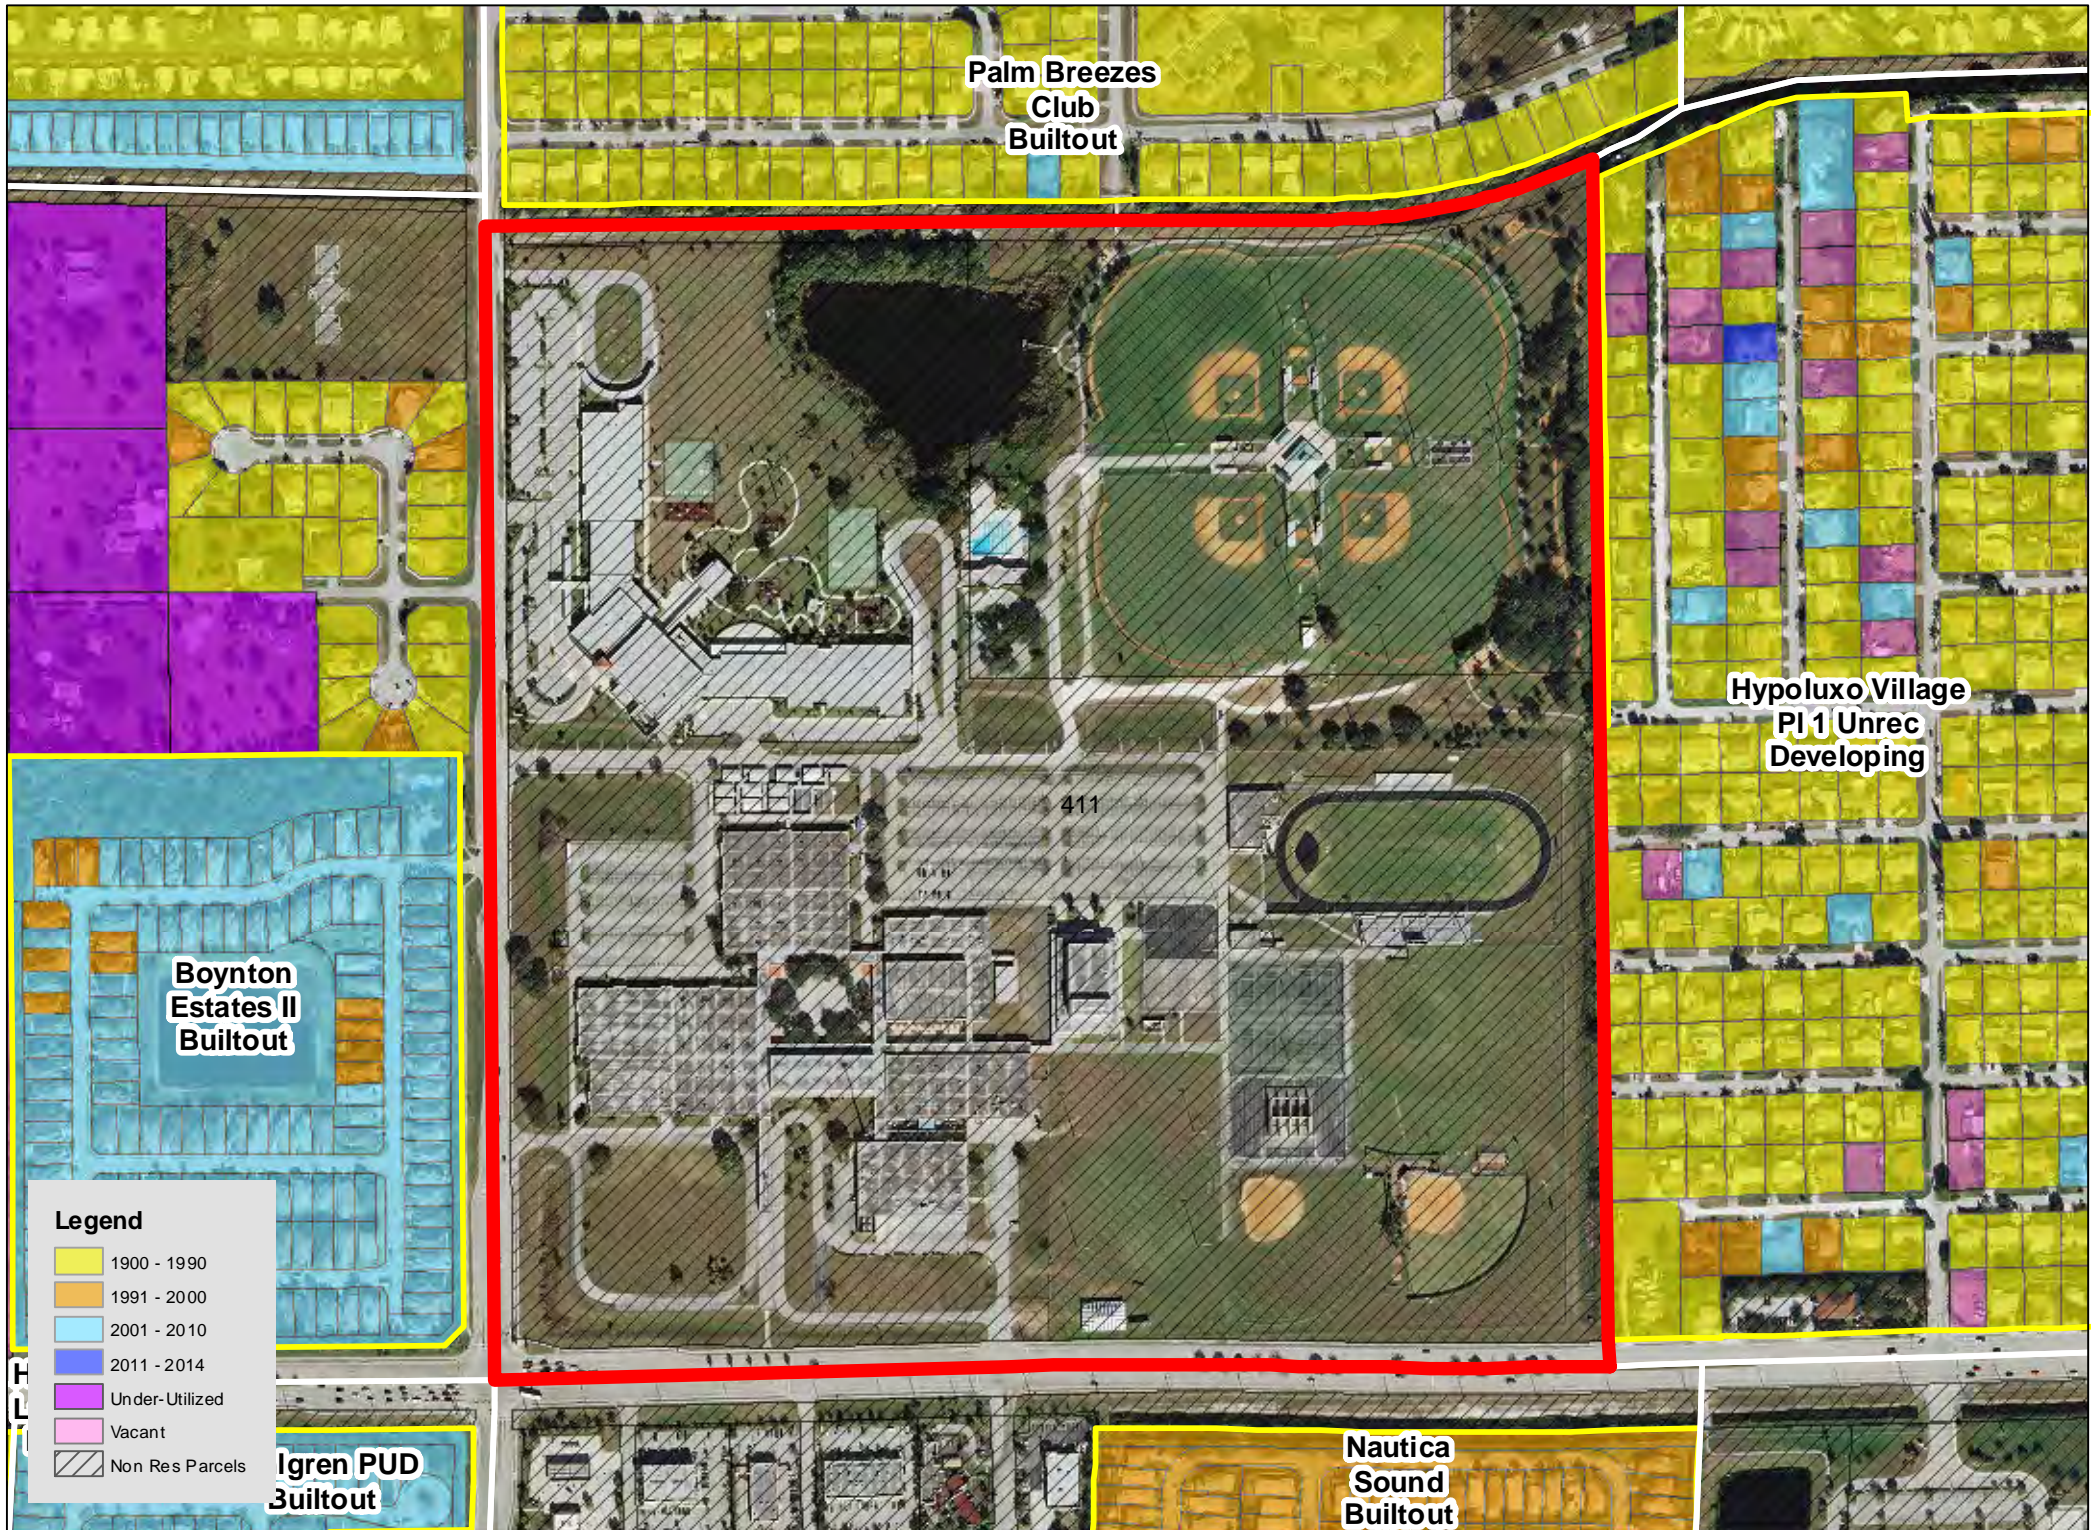

TAZ 402

TAZ 403

TAZ 407

TAZ 416

TAZ 453

TAZ 455

TAZ 480

TAZ 485

Legend

| | |
|------------|-----------------|
| Yellow | 1900 - 1990 |
| Orange | 1991 - 2000 |
| Light Blue | 2001 - 2010 |
| Dark Blue | 2011 - 2014 |
| Purple | Under-Utilized |
| Pink | Vacant |
| Hatched | Non Res Parcels |

TAZ 594

Patch Reef
Estates
Builtout

Millpond Timbercreek
Builtout

Legend

- 1900 - 1990
- 1991 - 2000
- 2001 - 2010
- 2011 - 2014
- Under-Utilized
- Vacant
- Non Res Parcels

Boca Raton
Bath & Tennis
Club Builtout

TAZ 640

TAZ 651

Boca Raton
Square
Buitout

TAZ 718

TAZ 744

TAZ 746

TAZ 747

TAZ 750