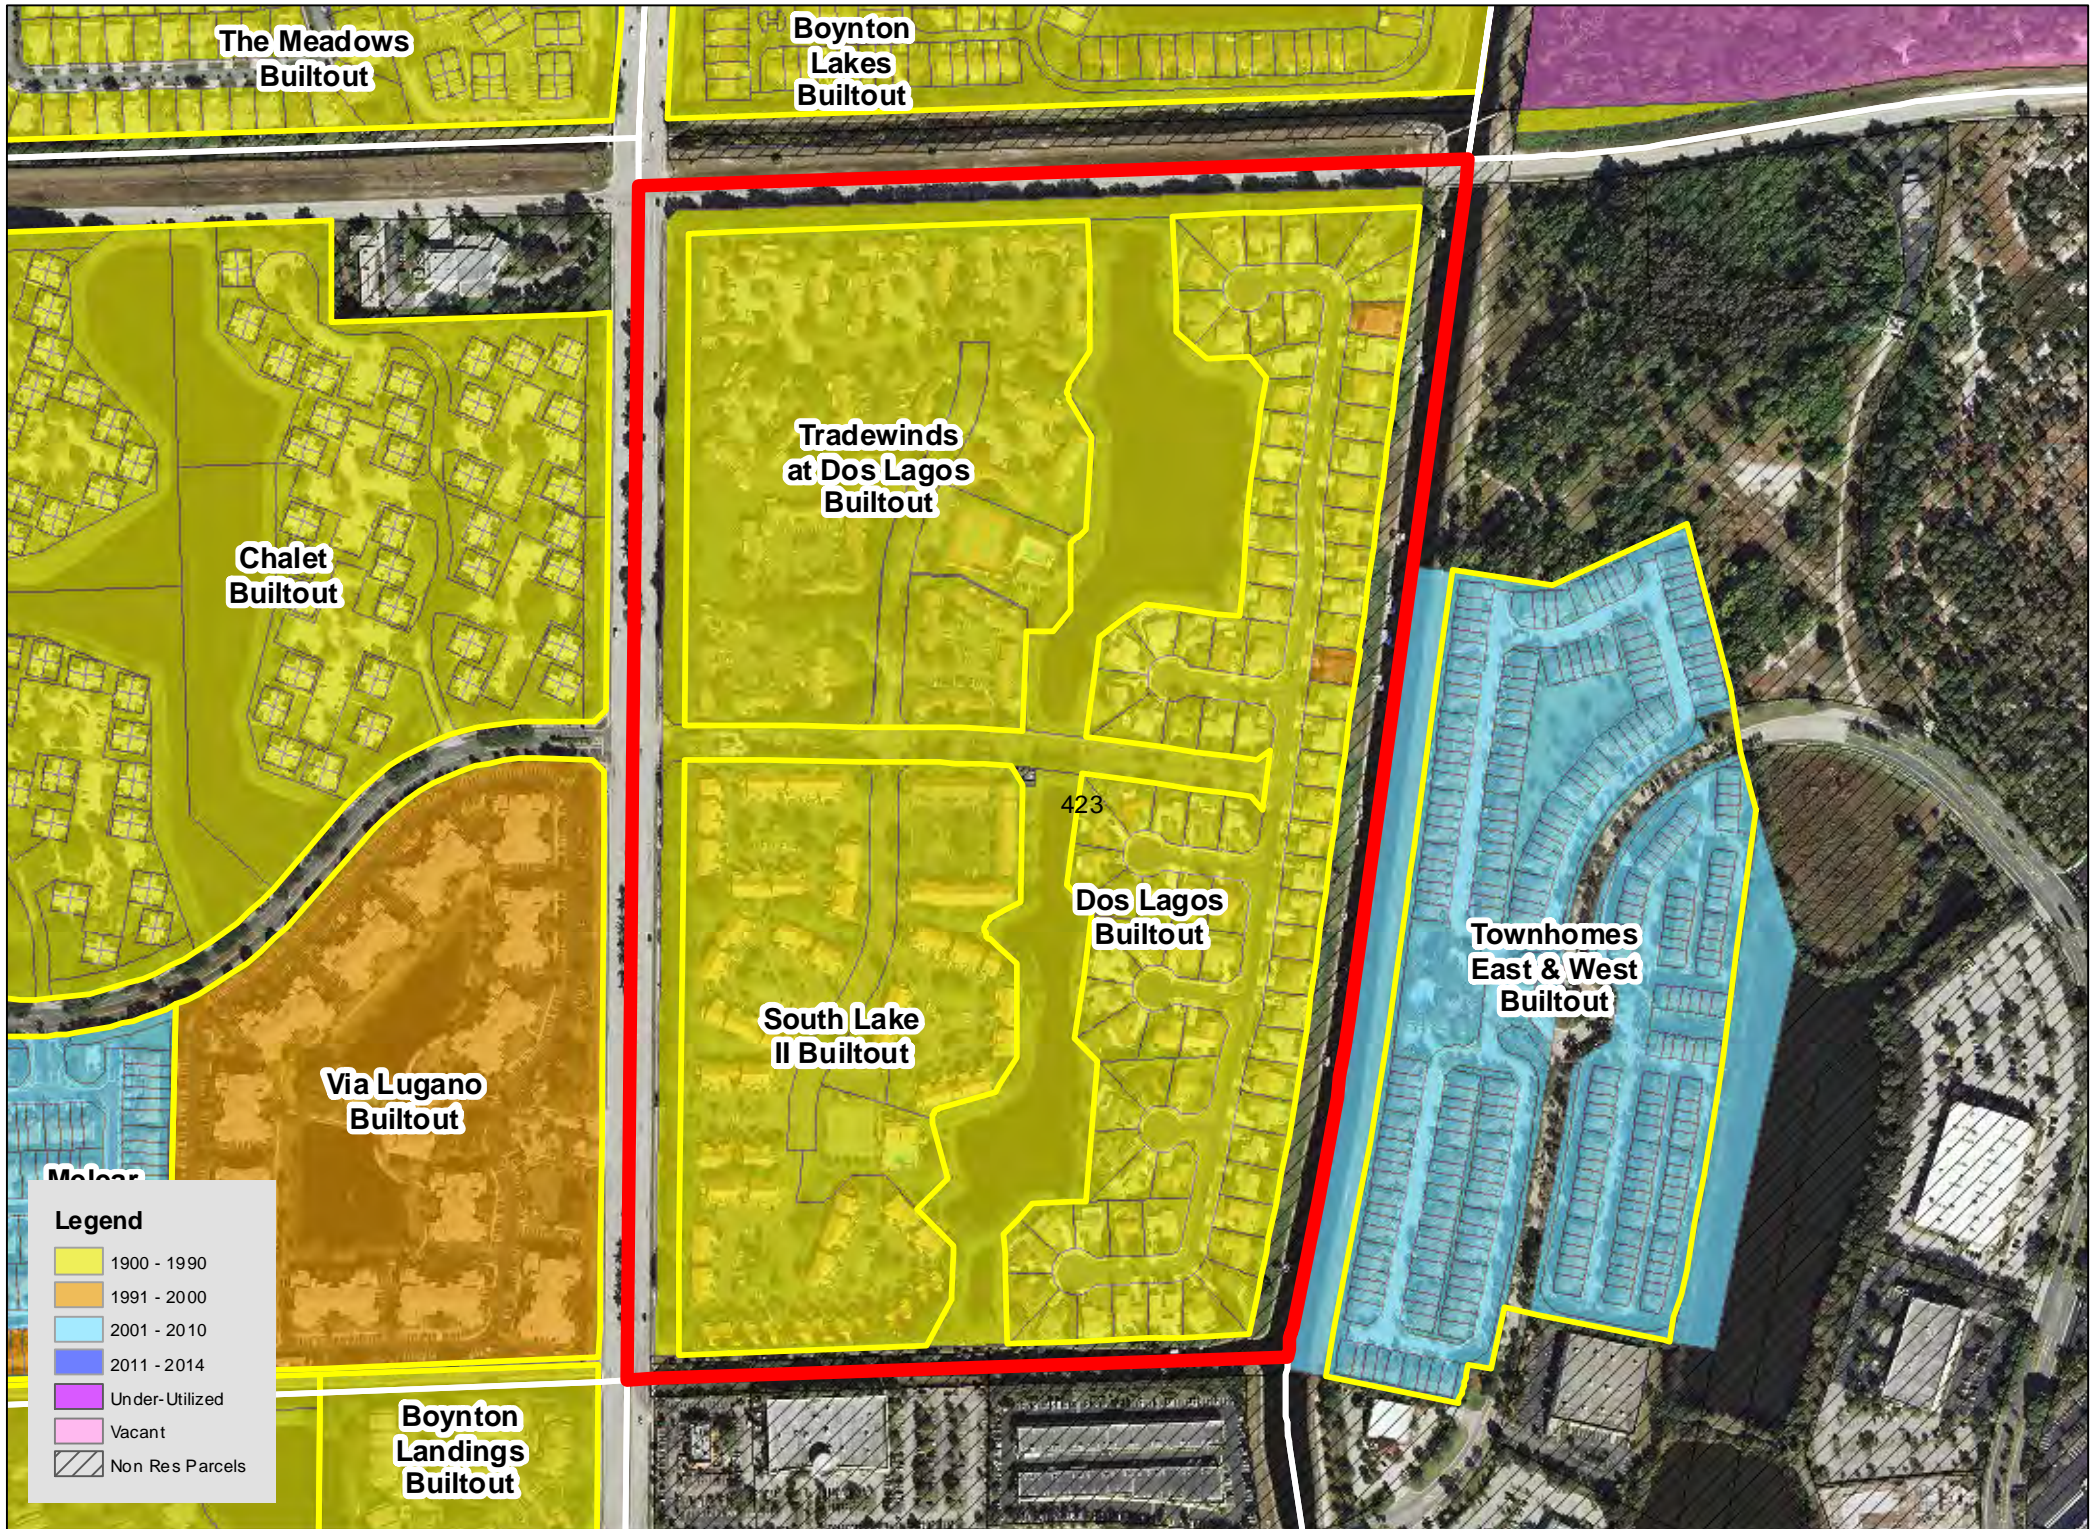

TAZ 402

TAZ 403

TAZ 407

TAZ 416

TAZ 453

TAZ 455

TAZ 480

TAZ 485

Legend

| | |
|------------|-----------------|
| Yellow | 1900 - 1990 |
| Orange | 1991 - 2000 |
| Light Blue | 2001 - 2010 |
| Dark Blue | 2011 - 2014 |
| Purple | Under-Utilized |
| Pink | Vacant |
| Hatched | Non Res Parcels |

TAZ 594

Patch Reef
Estates
Builtout

Millpond Timbercreek
Builtout

Legend

- 1900 - 1990
- 1991 - 2000
- 2001 - 2010
- 2011 - 2014
- Under-Utilized
- Vacant
- Non Res Parcels

Boca Raton
Bath & Tennis
Club Builtout

TAZ 640

TAZ 651

Boca Raton
Square
Buitout

TAZ 718

TAZ 744

TAZ 746

TAZ 747

TAZ 750