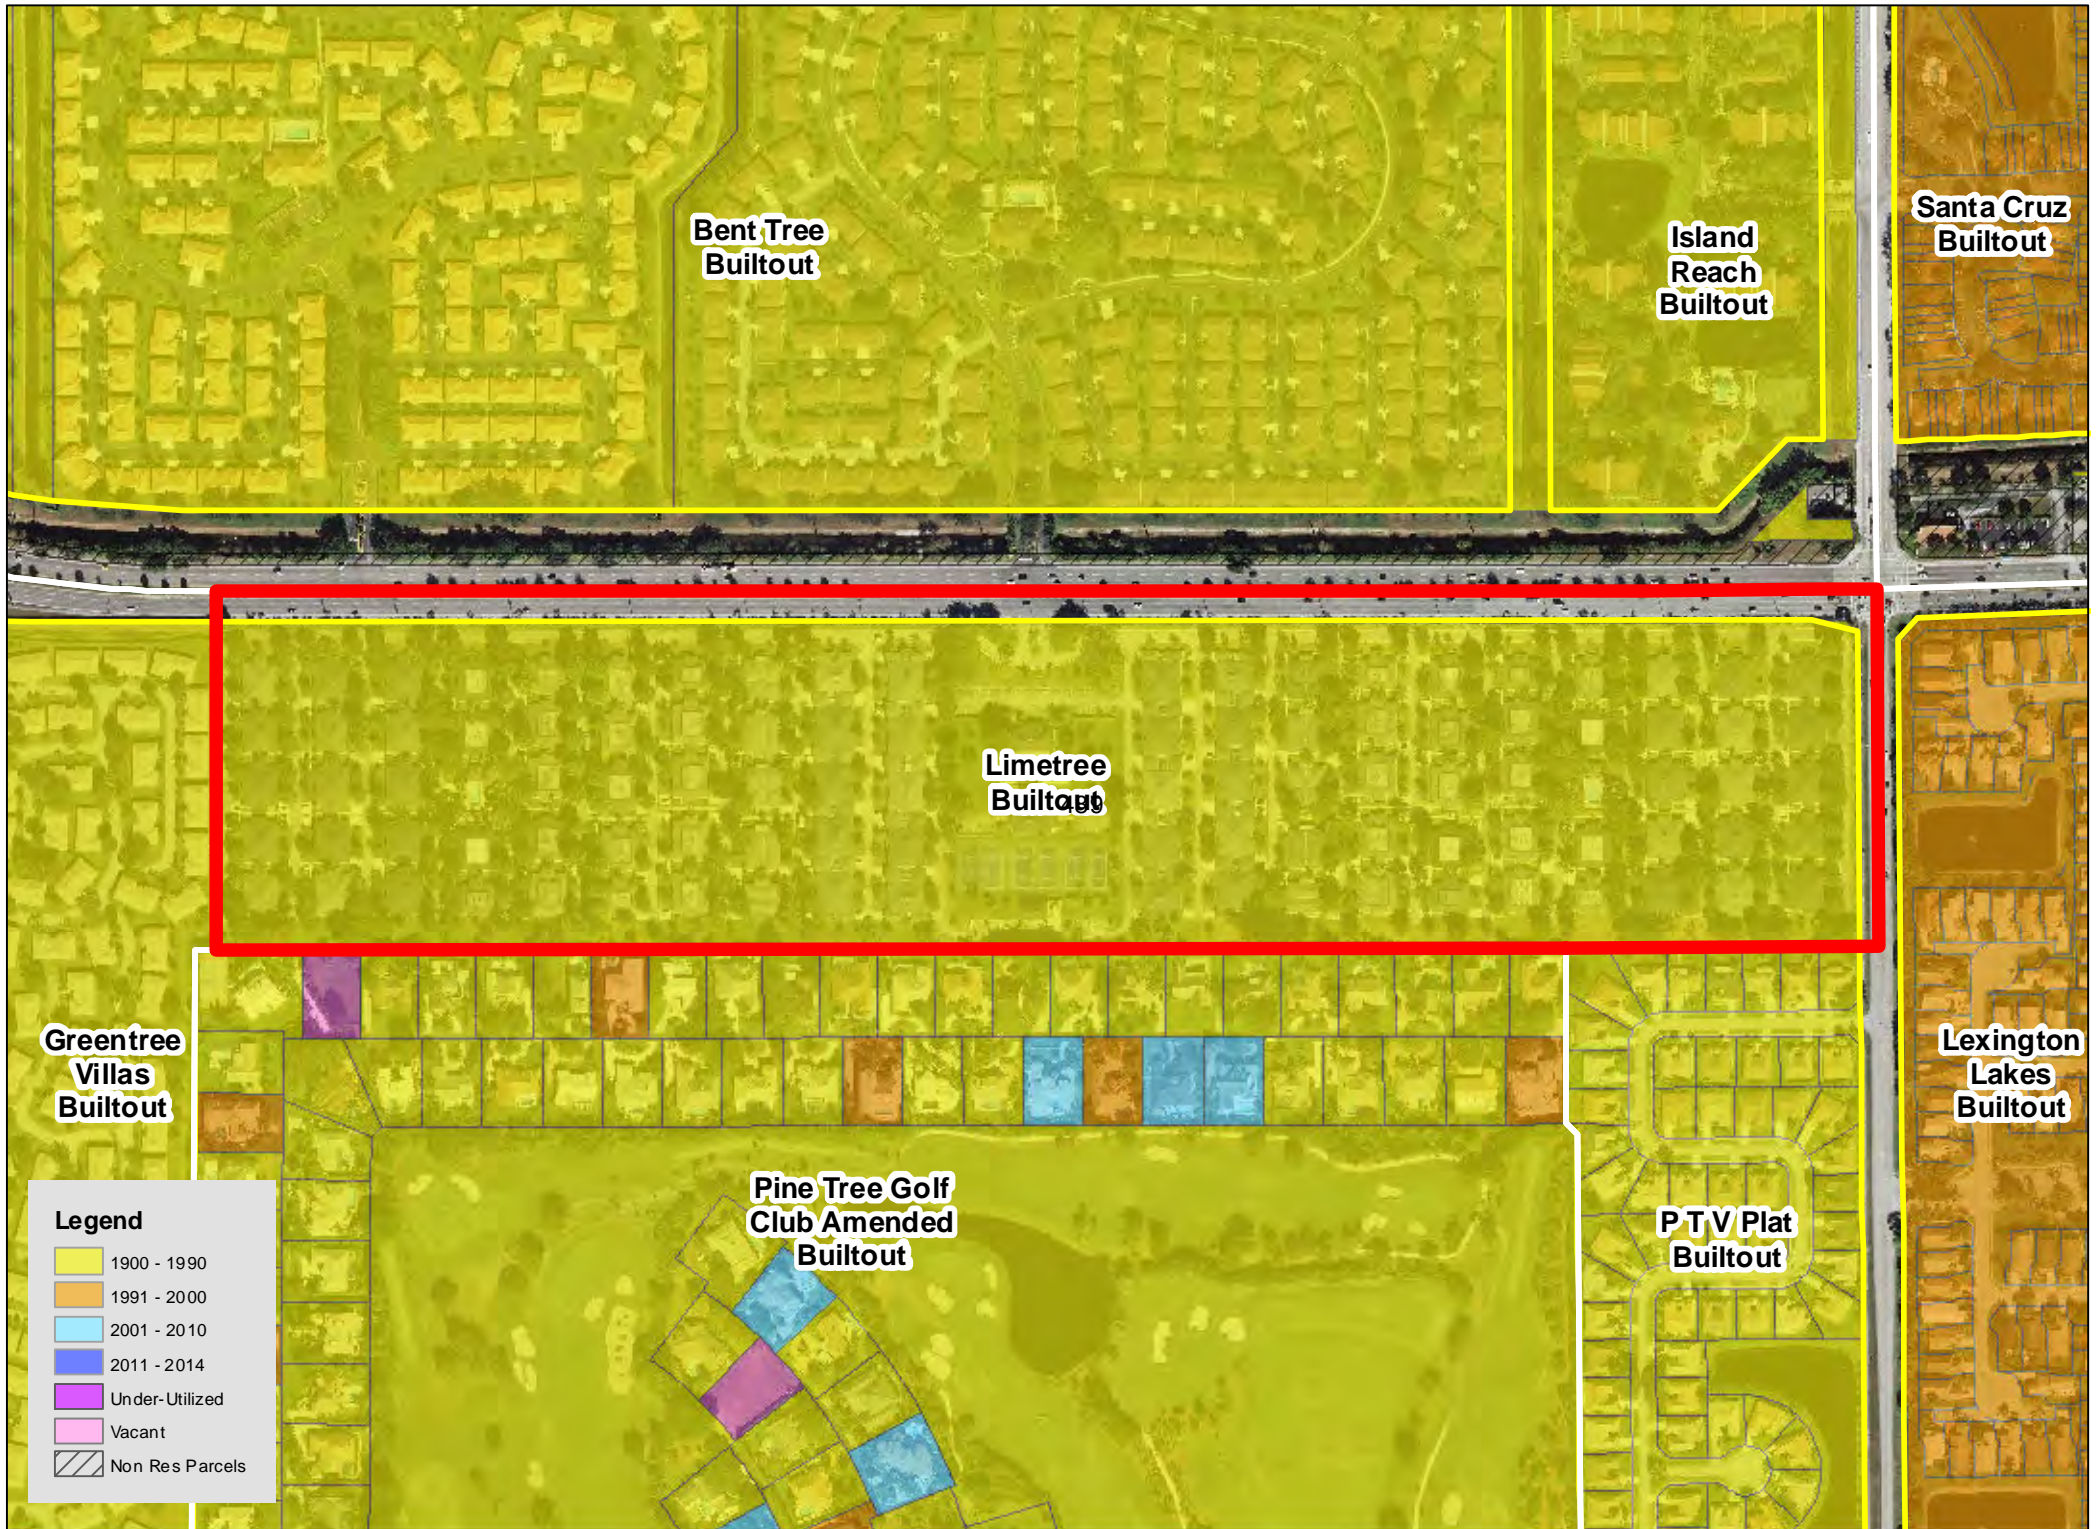

TAZ 402

TAZ 403

TAZ 407

TAZ 416

TAZ 453

TAZ 455

TAZ 480

TAZ 485

Legend

| | |
|------------|-----------------|
| Yellow | 1900 - 1990 |
| Orange | 1991 - 2000 |
| Light Blue | 2001 - 2010 |
| Dark Blue | 2011 - 2014 |
| Purple | Under-Utilized |
| Pink | Vacant |
| Hatched | Non Res Parcels |

TAZ 594

Patch Reef
Estates
Builtout

Millpond Timbercreek
Builtout

Legend

- 1900 - 1990
- 1991 - 2000
- 2001 - 2010
- 2011 - 2014
- Under-Utilized
- Vacant
- Non Res Parcels

Boca Raton
Bath & Tennis
Club Builtout

TAZ 640

TAZ 651

Boca Raton
Square
Buitout

TAZ 718

TAZ 744

TAZ 746

TAZ 747

TAZ 750