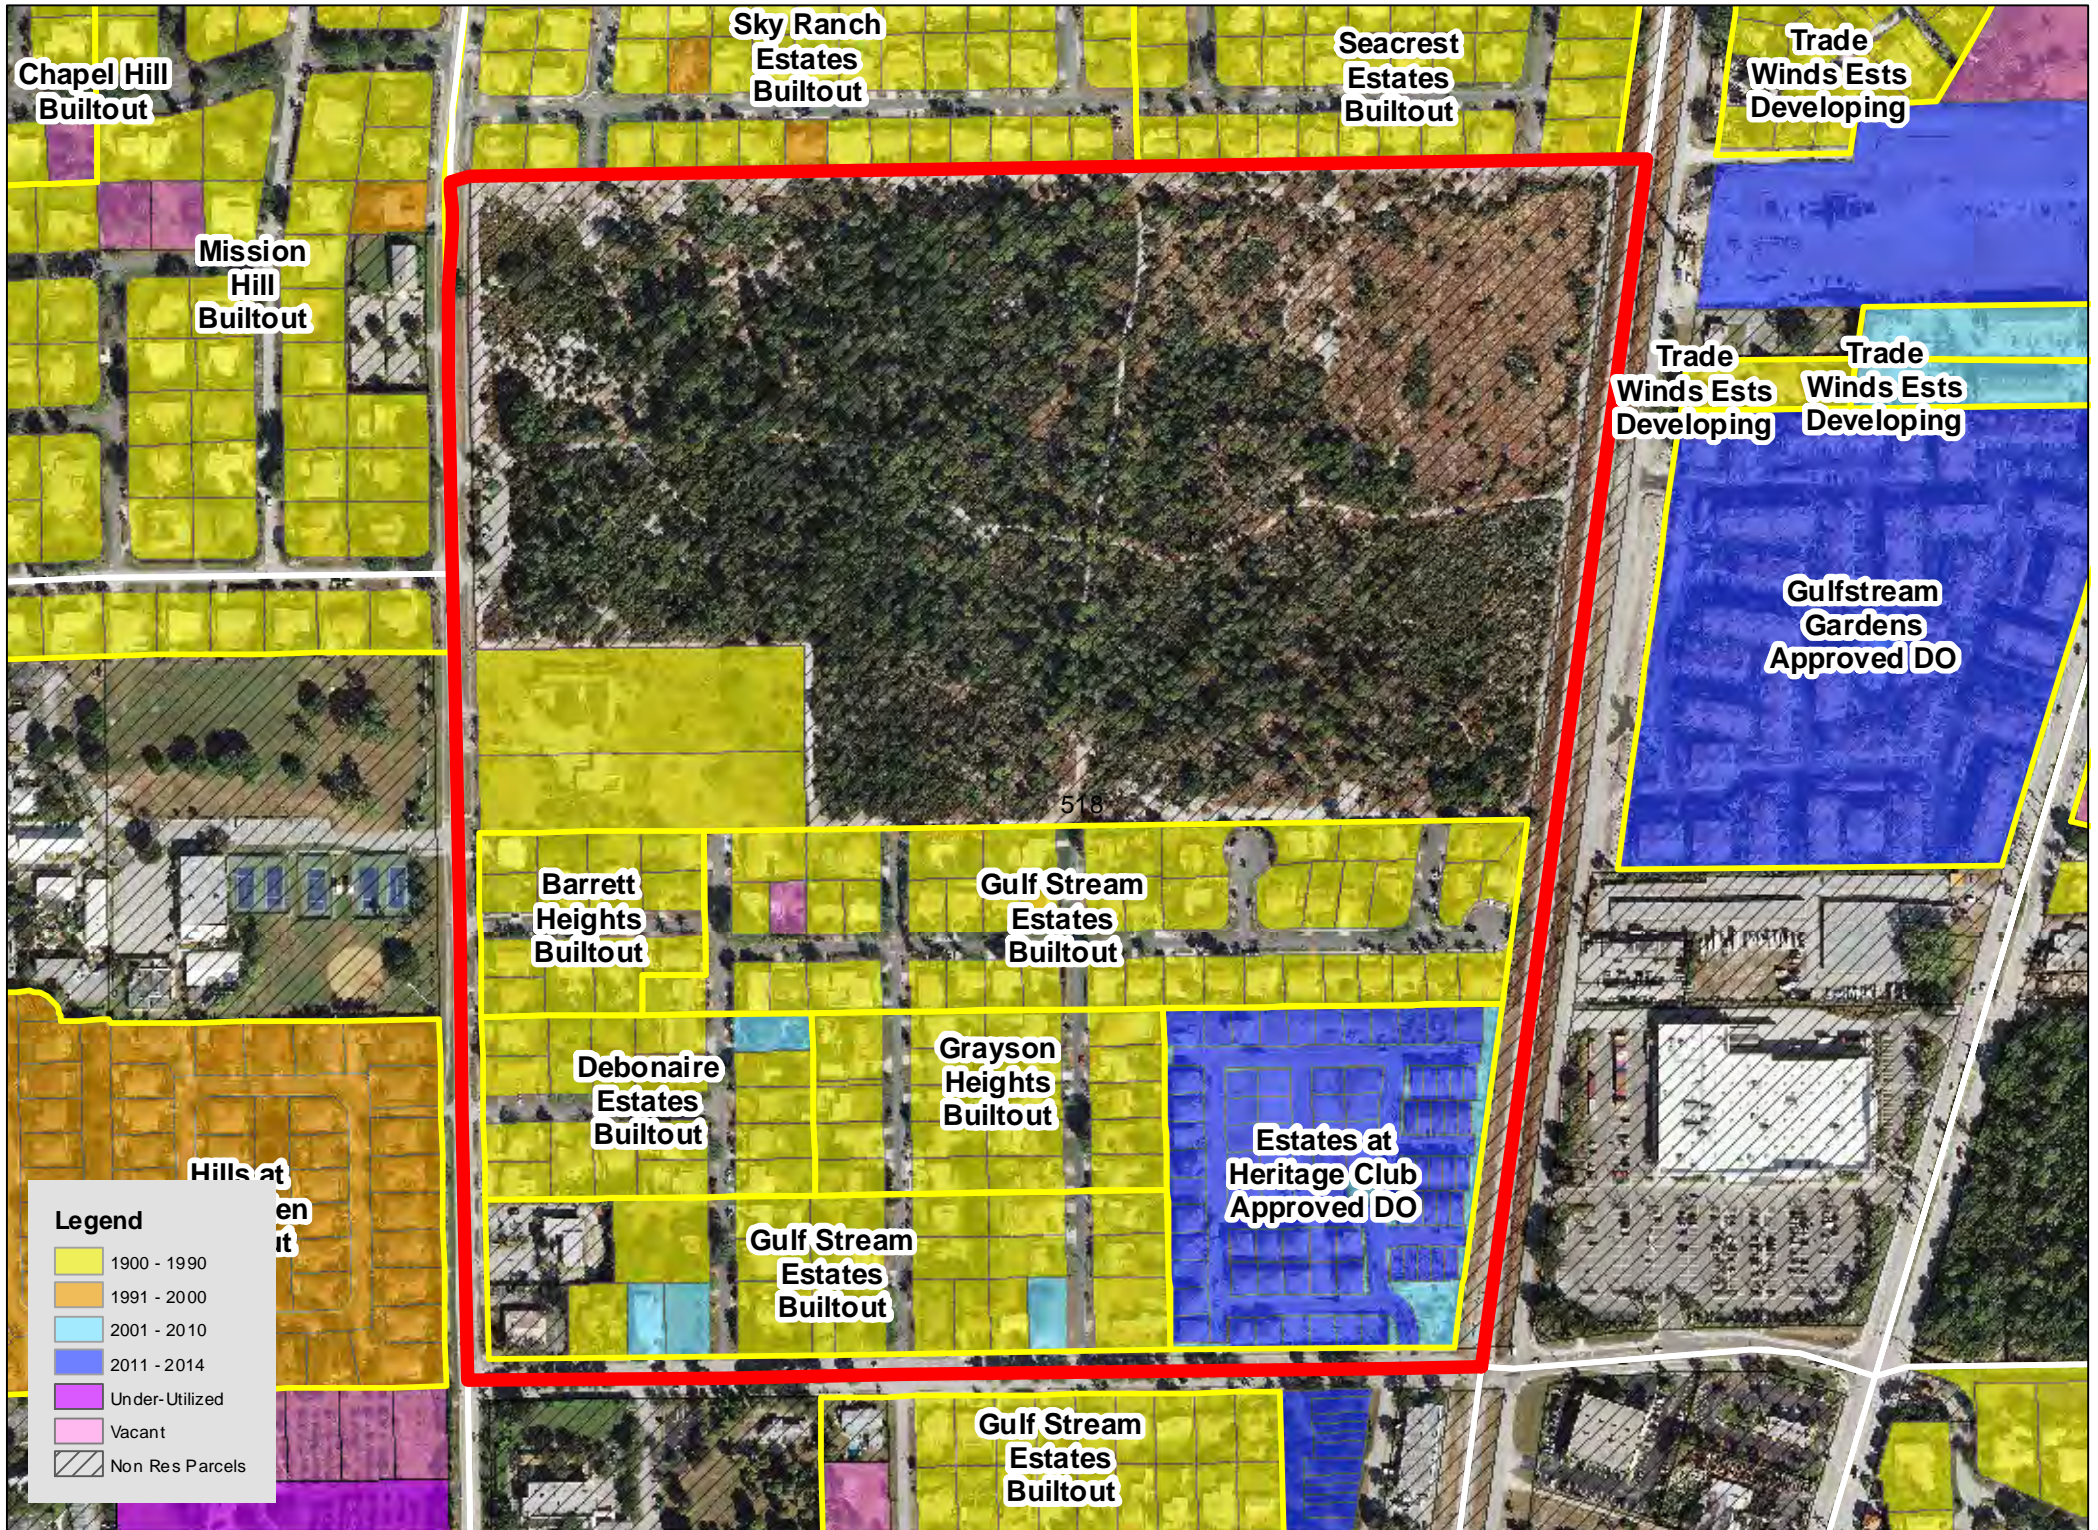

TAZ 402

TAZ 403

TAZ 407

TAZ 416

TAZ 453

TAZ 455

TAZ 480

TAZ 485

Legend

| | |
|------------|-----------------|
| Yellow | 1900 - 1990 |
| Orange | 1991 - 2000 |
| Light Blue | 2001 - 2010 |
| Dark Blue | 2011 - 2014 |
| Purple | Under-Utilized |
| Pink | Vacant |
| Hatched | Non Res Parcels |

TAZ 594

Patch Reef
Estates
Builtout

Millpond Timbercreek
Builtout

Legend

- 1900 - 1990
- 1991 - 2000
- 2001 - 2010
- 2011 - 2014
- Under-Utilized
- Vacant
- Non Res Parcels

Boca Raton
Bath & Tennis
Club Builtout

TAZ 640

TAZ 651

Boca Raton
Square
Buitout

TAZ 718

TAZ 744

TAZ 746

TAZ 747

TAZ 750