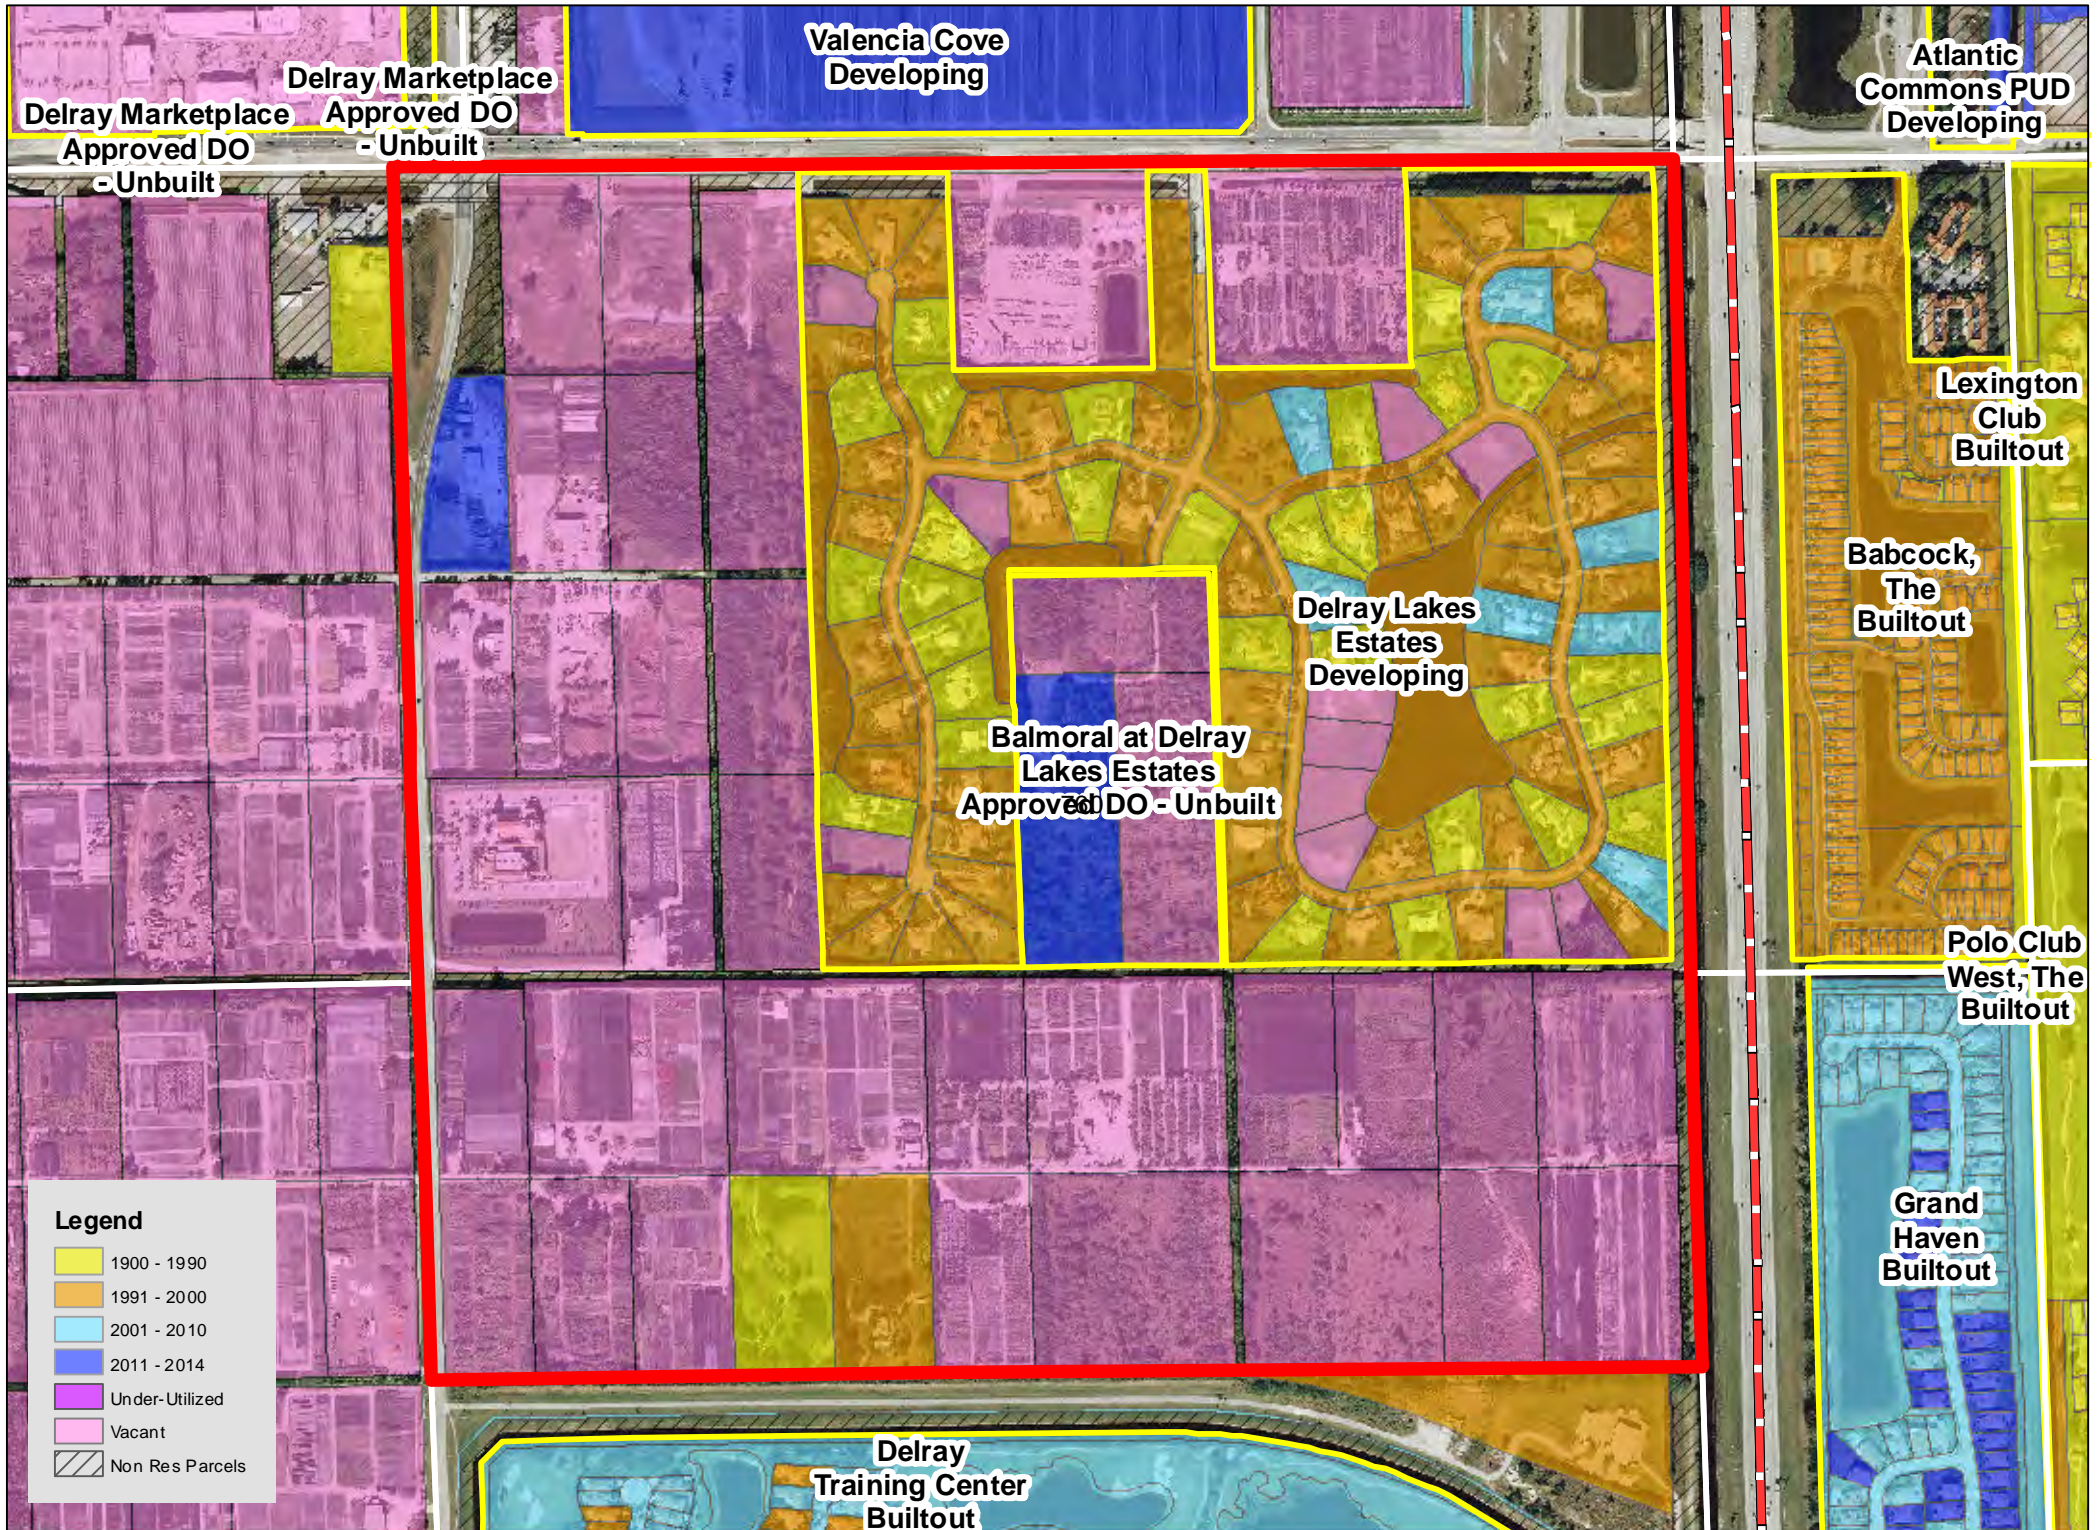

TAZ 594

Patch Reef
Estates
Builtout

Millpond Timbercreek
Builtout

Legend

- 1900 - 1990
- 1991 - 2000
- 2001 - 2010
- 2011 - 2014
- Under-Utilized
- Vacant
- Non Res Parcels

Boca Raton
Bath & Tennis
Club Builtout

TAZ 640

TAZ 651

Boca Raton
Square
Buitout

TAZ 718

TAZ 744

TAZ 746

TAZ 747

TAZ 750