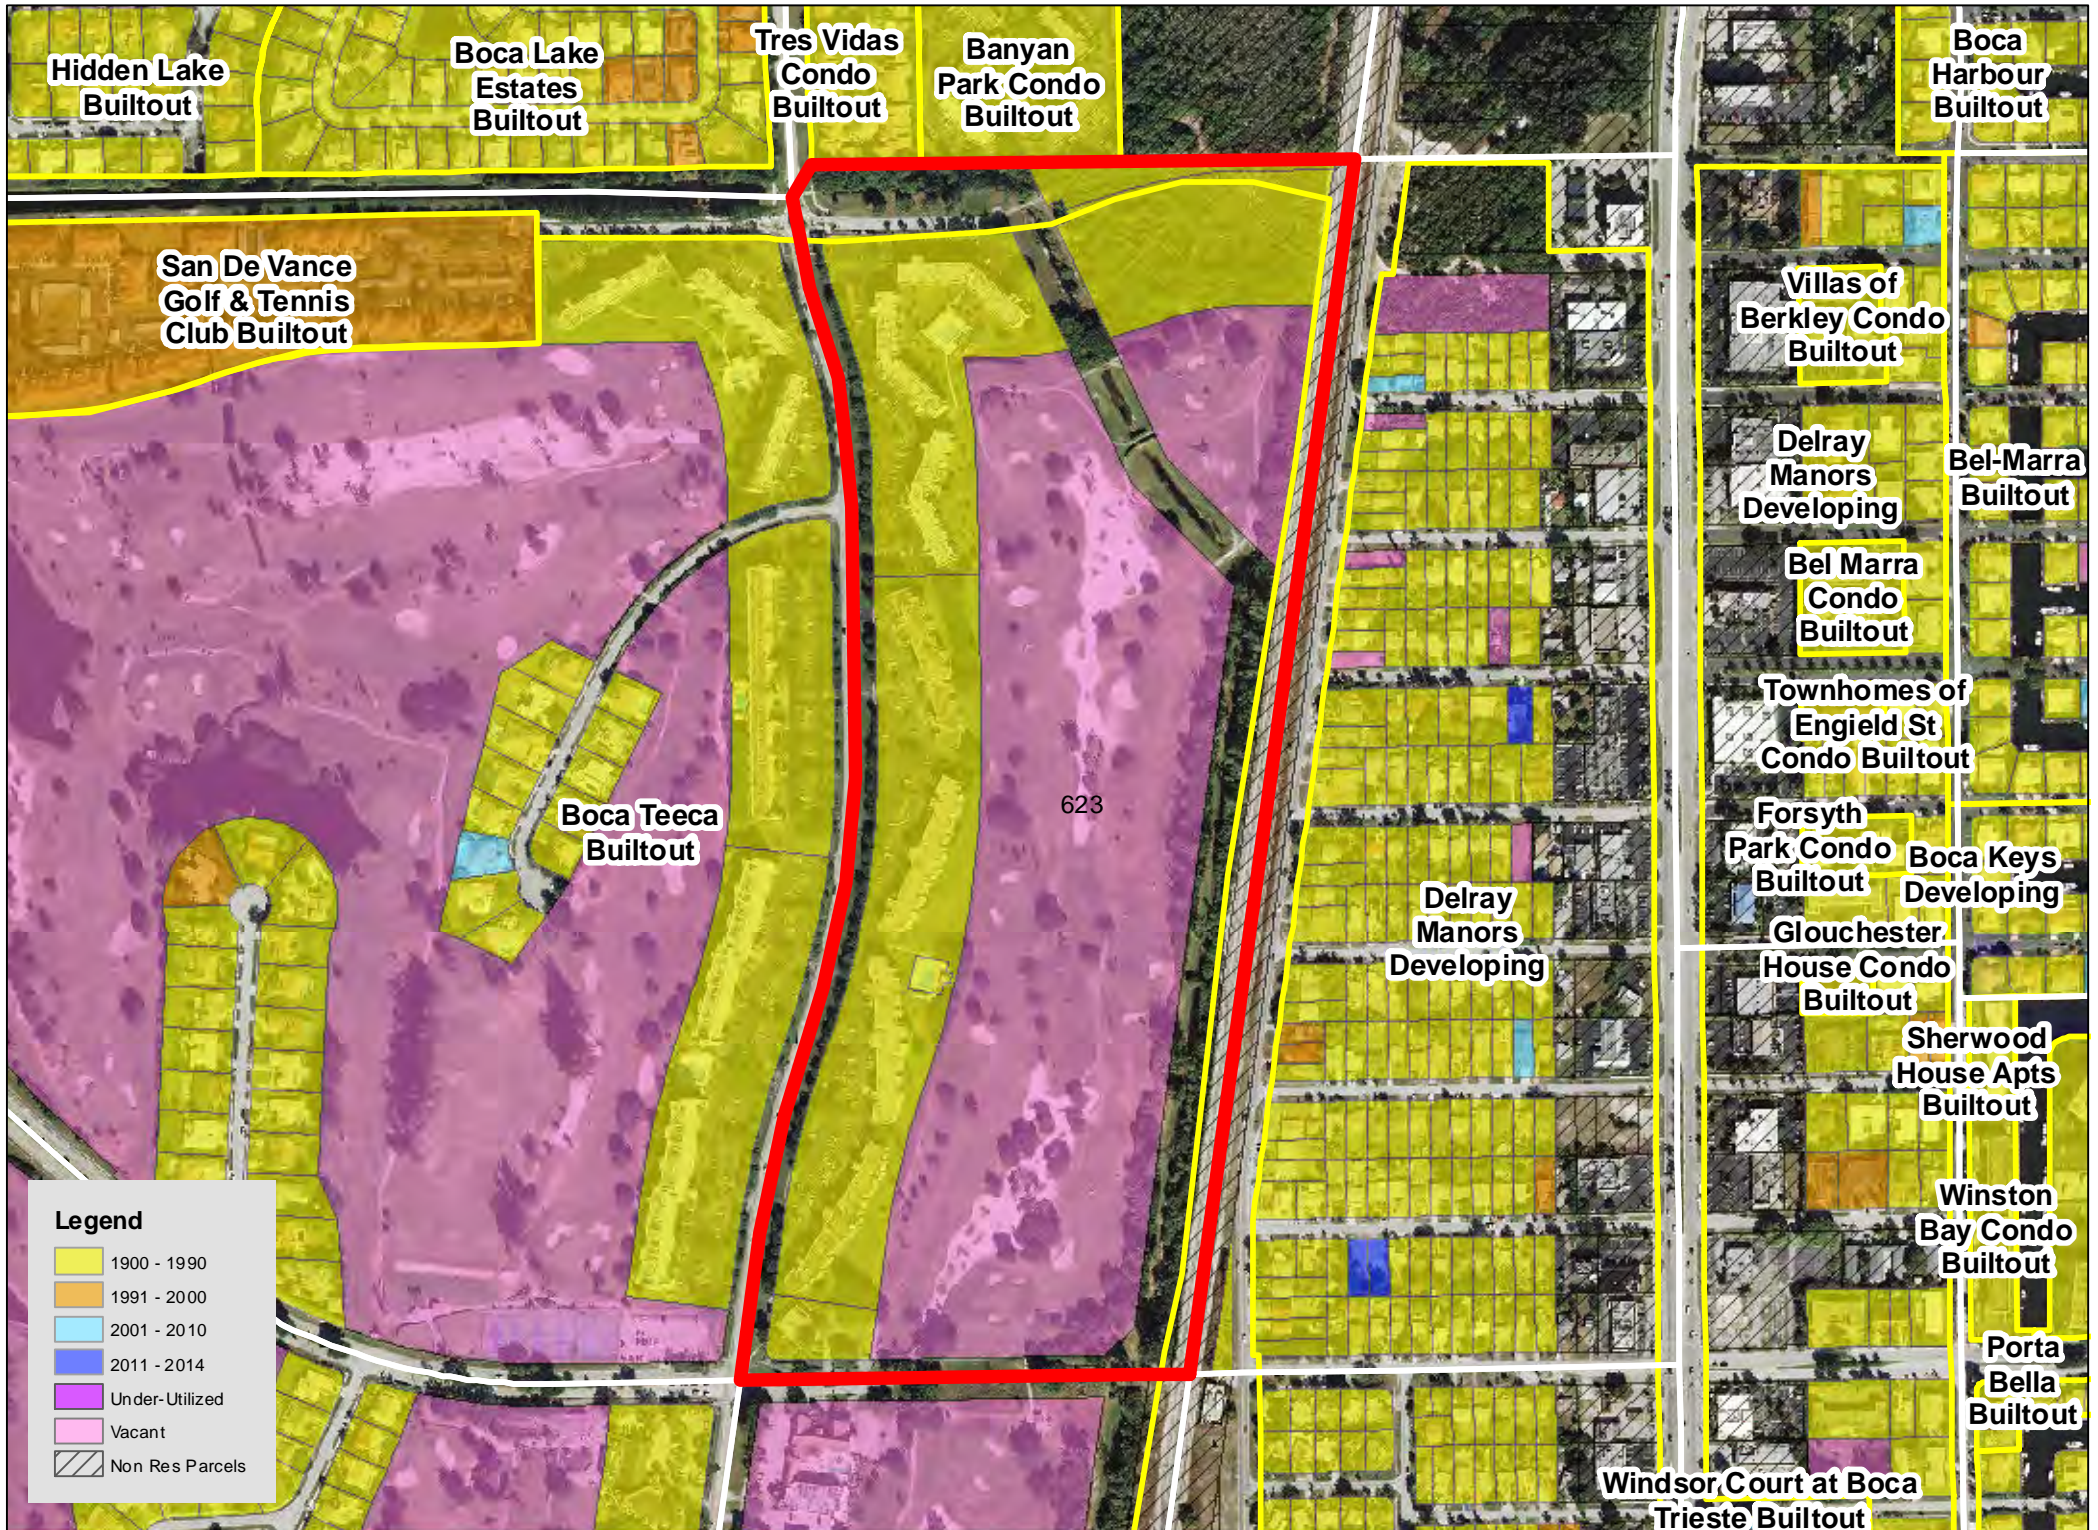

TAZ 594

Patch Reef
Estates
Builtout

Millpond Timbercreek
Builtout

Legend

- 1900 - 1990
- 1991 - 2000
- 2001 - 2010
- 2011 - 2014
- Under-Utilized
- Vacant
- Non Res Parcels

Boca Raton
Bath & Tennis
Club Builtout

TAZ 640

TAZ 651

Boca Raton
Square
Buitout

TAZ 718

TAZ 744

TAZ 746

TAZ 747

TAZ 750