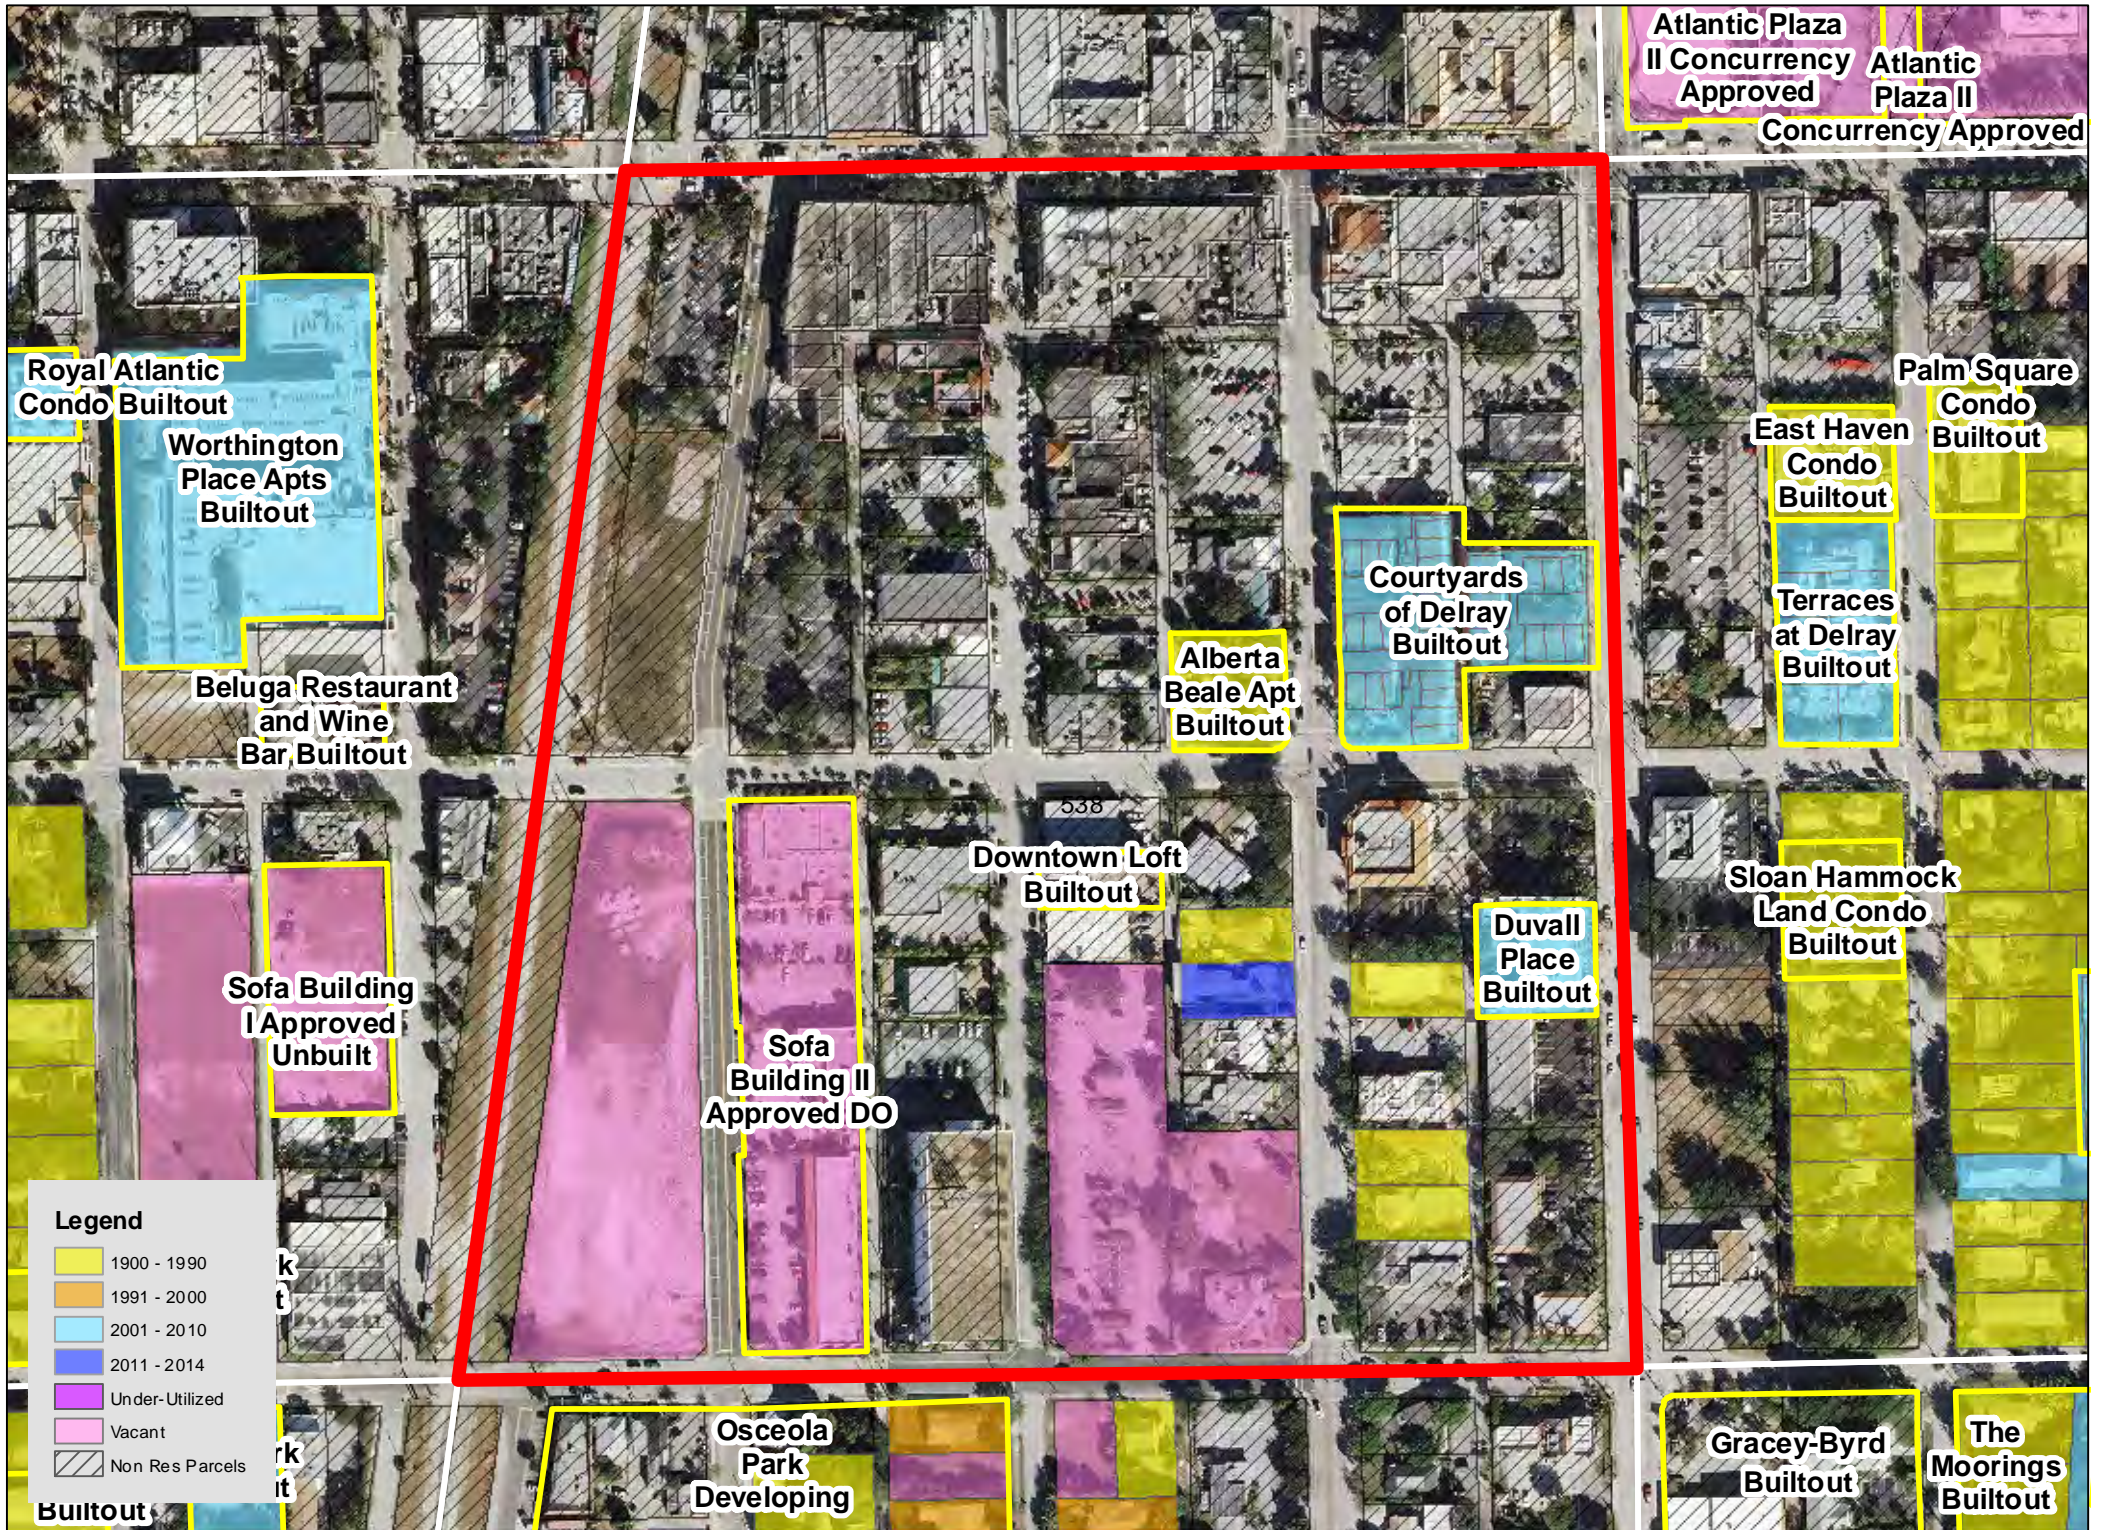

TAZ 402

TAZ 403

TAZ 407

TAZ 416

TAZ 453

TAZ 455

TAZ 480

TAZ 485

Legend

| | |
|------------|-----------------|
| Yellow | 1900 - 1990 |
| Orange | 1991 - 2000 |
| Light Blue | 2001 - 2010 |
| Dark Blue | 2011 - 2014 |
| Purple | Under-Utilized |
| Pink | Vacant |
| Hatched | Non Res Parcels |

TAZ 594

Patch Reef
Estates
Builtout

Millpond Timbercreek
Builtout

Legend

- 1900 - 1990
- 1991 - 2000
- 2001 - 2010
- 2011 - 2014
- Under-Utilized
- Vacant
- Non Res Parcels

Boca Raton
Bath & Tennis
Club Builtout

TAZ 640

TAZ 651

Boca Raton
Square
Buitout

TAZ 718

TAZ 744

TAZ 746

TAZ 747

TAZ 750