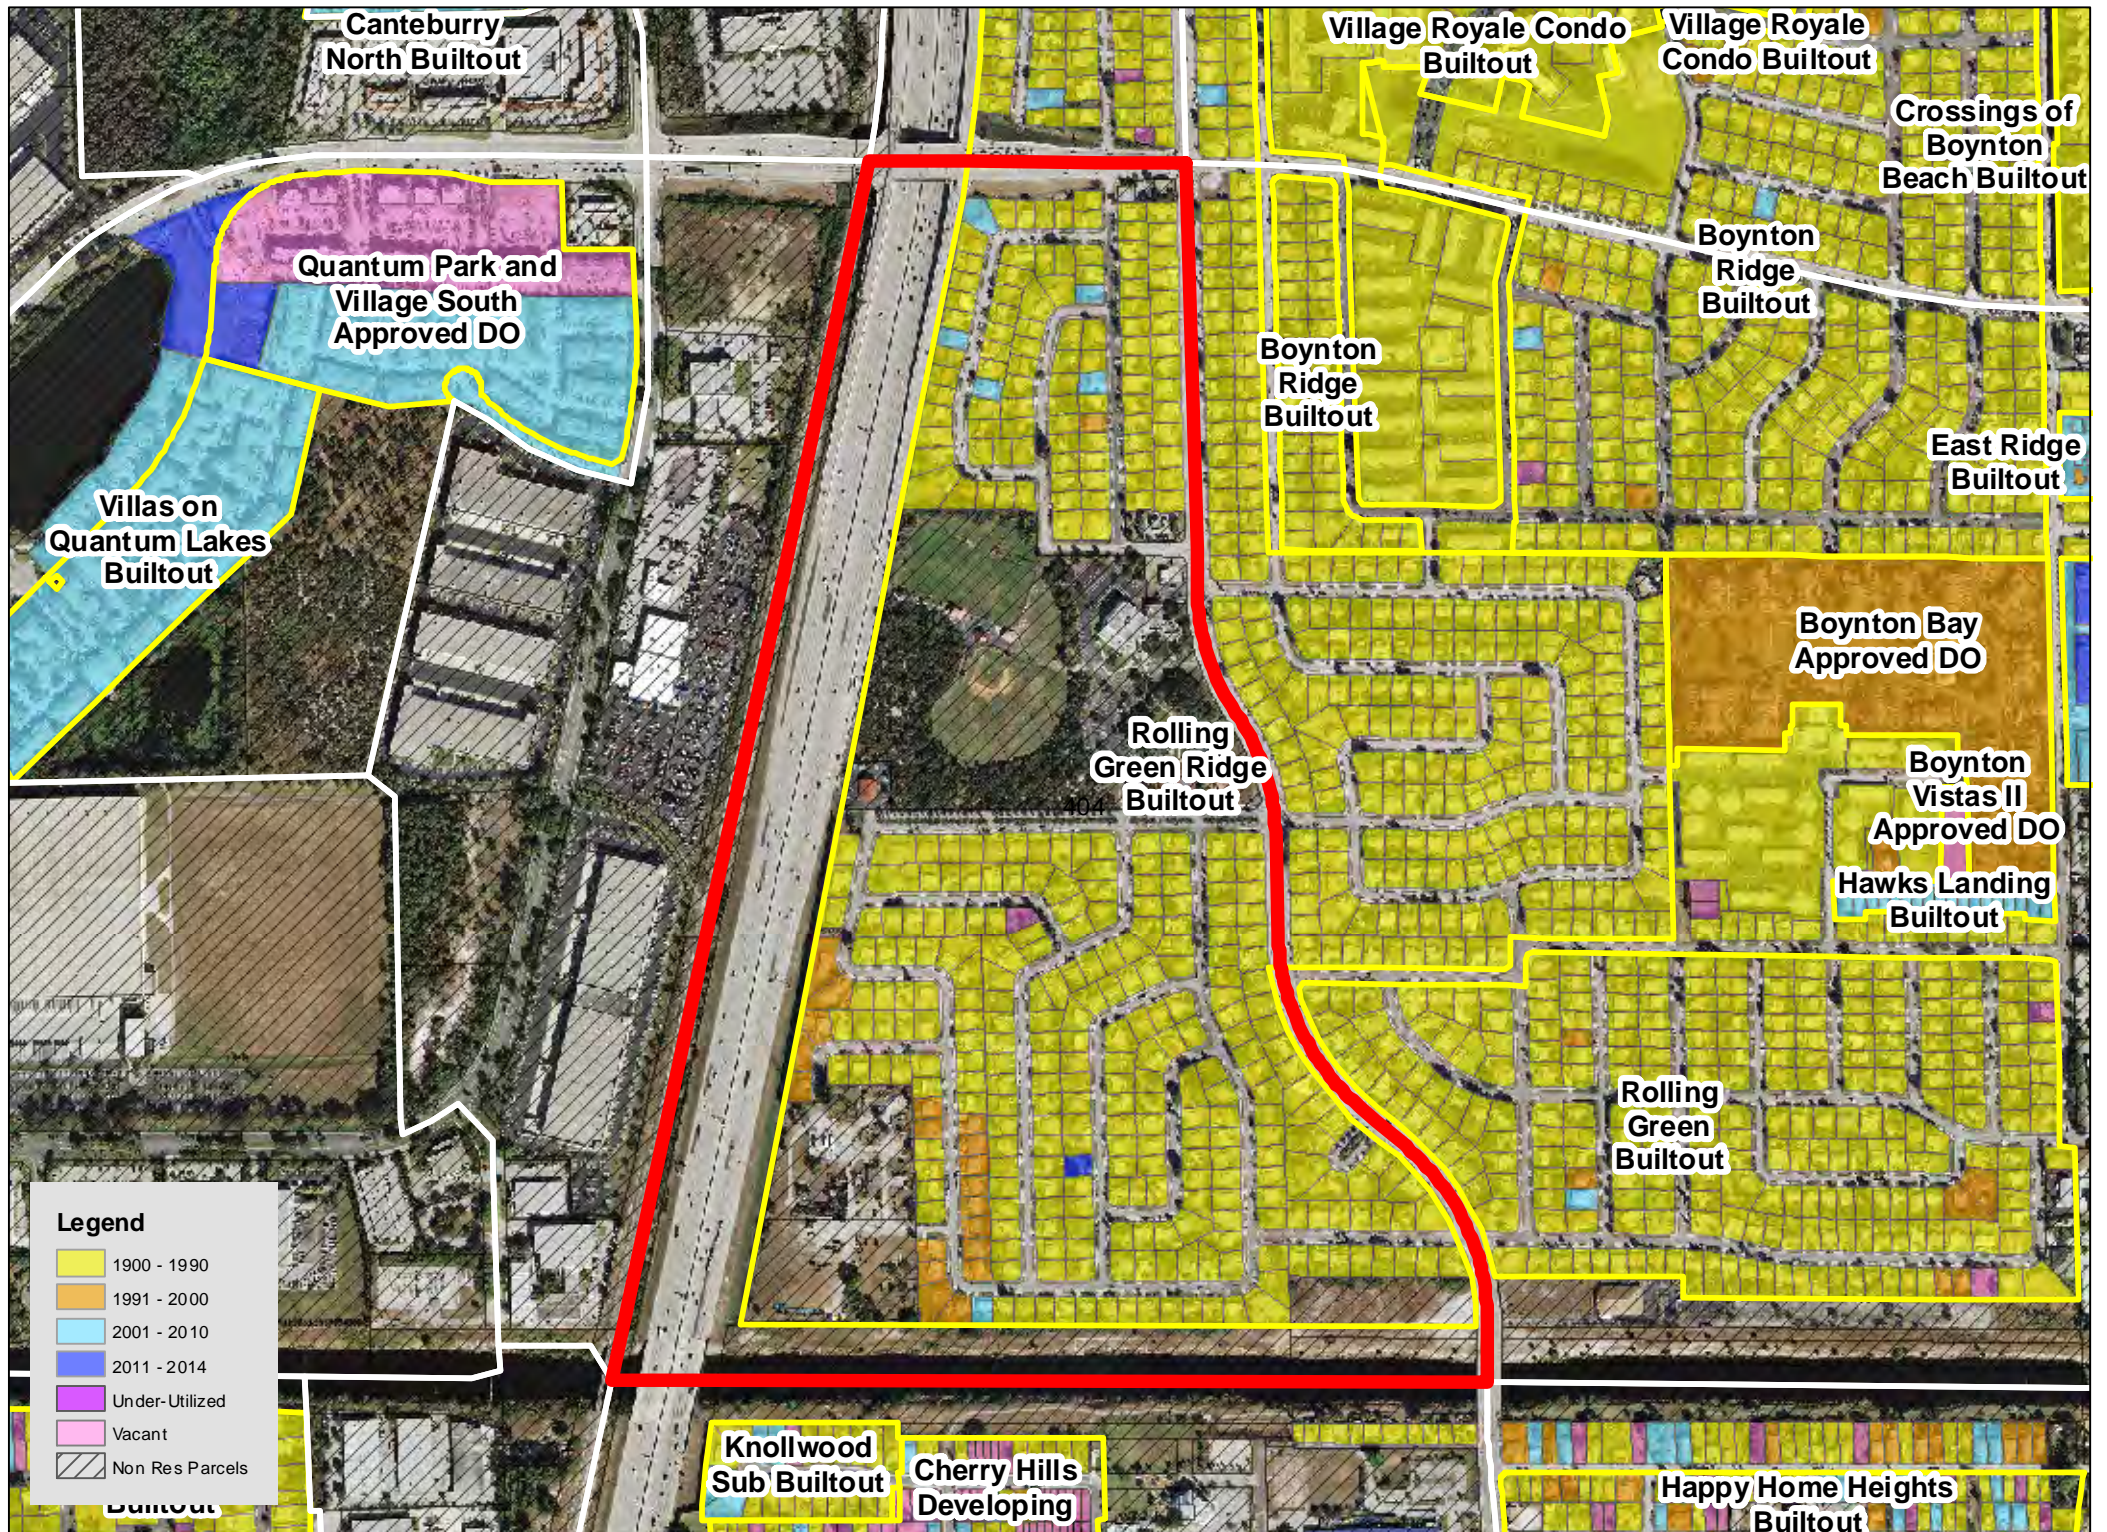

TAZ 402

TAZ 403

TAZ 407

TAZ 416

TAZ 453

TAZ 455

TAZ 480

TAZ 485

Legend

| | |
|------------|-----------------|
| Yellow | 1900 - 1990 |
| Orange | 1991 - 2000 |
| Light Blue | 2001 - 2010 |
| Dark Blue | 2011 - 2014 |
| Purple | Under-Utilized |
| Pink | Vacant |
| Hatched | Non Res Parcels |

TAZ 594

Patch Reef
Estates
Builtout

Millpond Timbercreek
Builtout

Legend

- 1900 - 1990
- 1991 - 2000
- 2001 - 2010
- 2011 - 2014
- Under-Utilized
- Vacant
- Non Res Parcels

Boca Raton
Bath & Tennis
Club Builtout

TAZ 640

TAZ 651

Boca Raton
Square
Buitout

TAZ 718

TAZ 744

TAZ 746

TAZ 747

TAZ 750