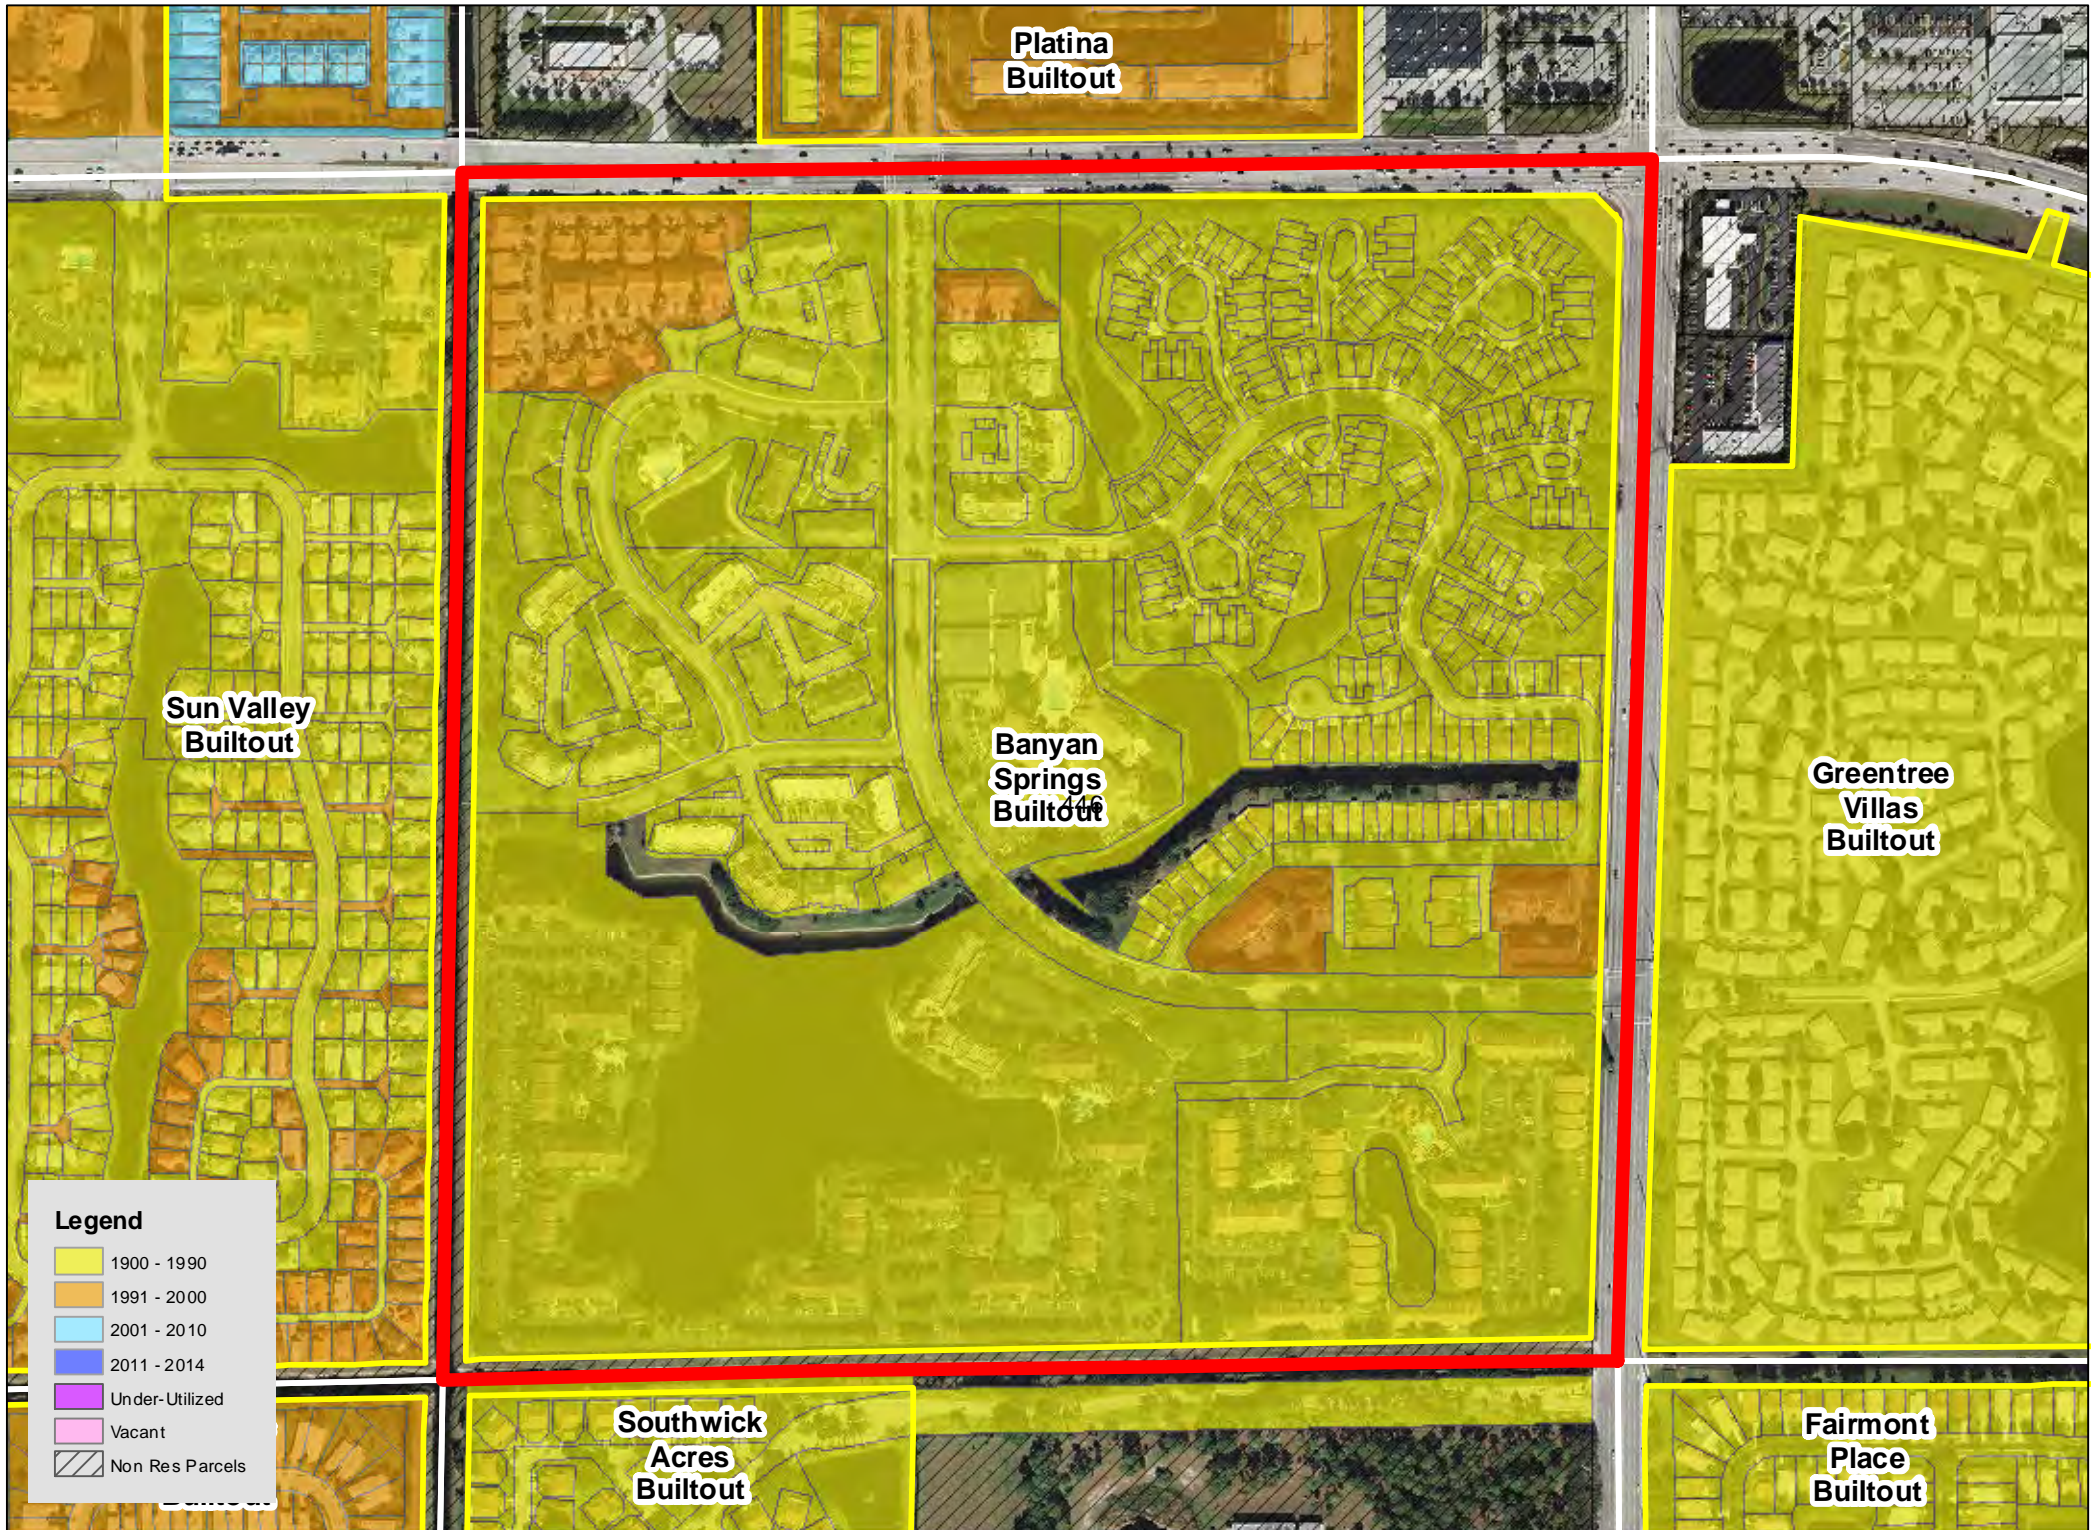

TAZ 402

TAZ 403

TAZ 407

TAZ 416

TAZ 453

TAZ 455

TAZ 480

TAZ 485

Legend

| | |
|------------|-----------------|
| Yellow | 1900 - 1990 |
| Orange | 1991 - 2000 |
| Light Blue | 2001 - 2010 |
| Dark Blue | 2011 - 2014 |
| Purple | Under-Utilized |
| Pink | Vacant |
| Hatched | Non Res Parcels |

TAZ 594

Patch Reef
Estates
Builtout

Millpond Timbercreek
Builtout

Legend

- 1900 - 1990
- 1991 - 2000
- 2001 - 2010
- 2011 - 2014
- Under-Utilized
- Vacant
- Non Res Parcels

Boca Raton
Bath & Tennis
Club Builtout

TAZ 640

TAZ 651

Boca Raton
Square
Buitout

TAZ 718

TAZ 744

TAZ 746

TAZ 747

TAZ 750