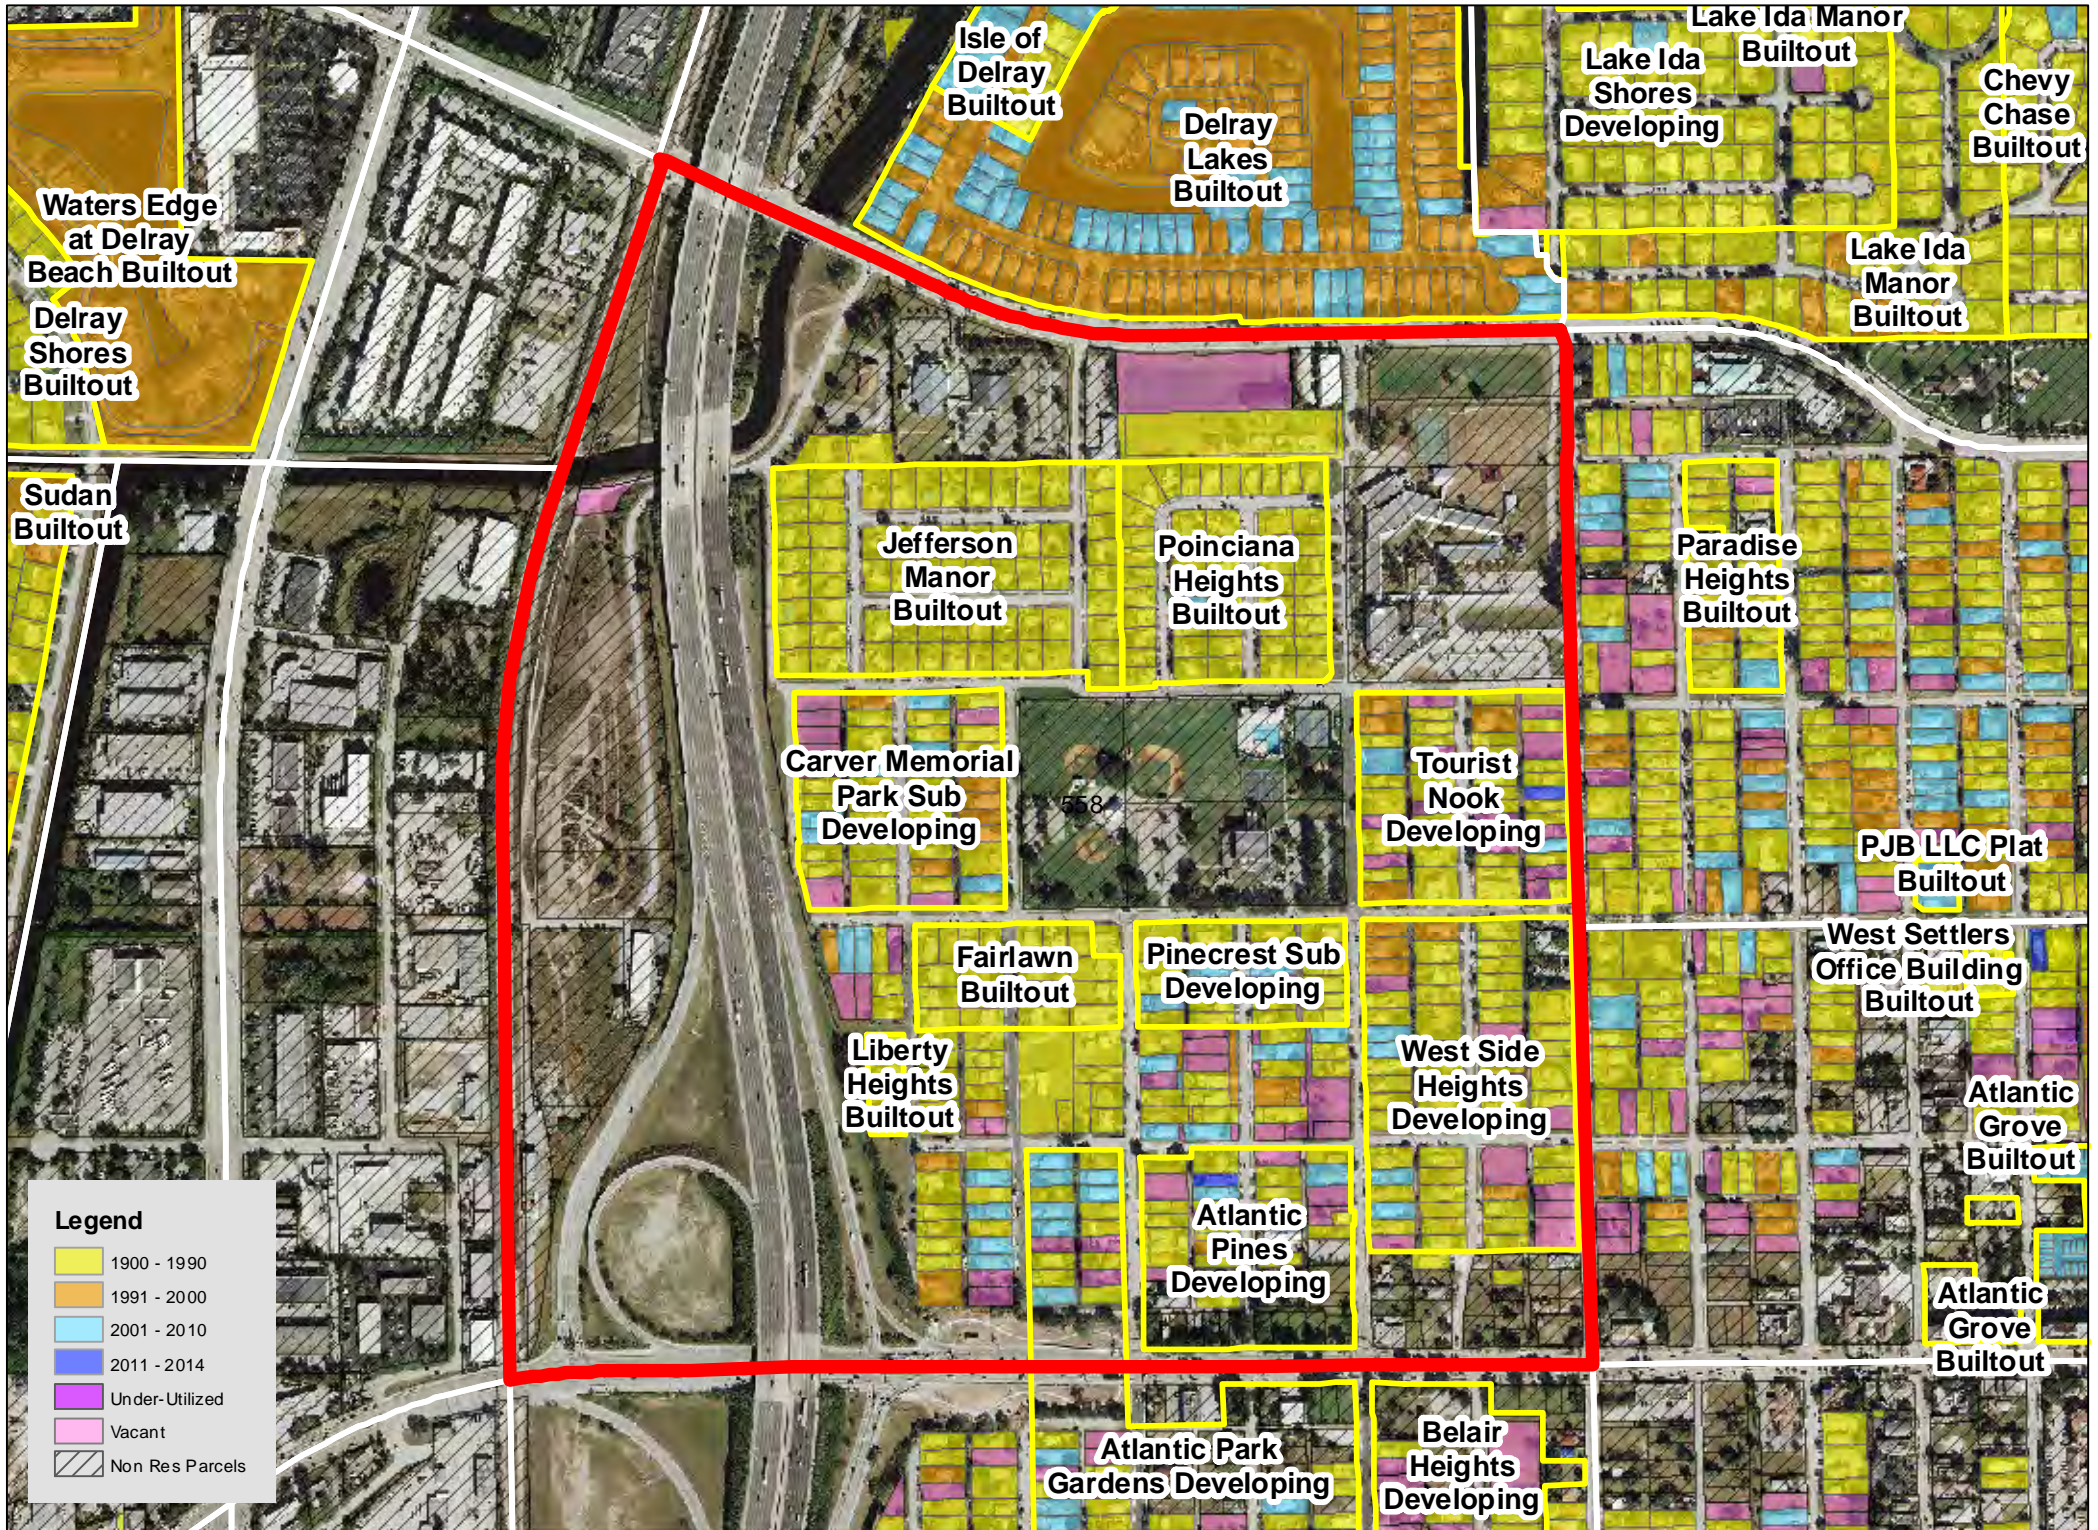

Legend

| | |
|------------|-----------------|
| Yellow | 1900 - 1990 |
| Orange | 1991 - 2000 |
| Light Blue | 2001 - 2010 |
| Dark Blue | 2011 - 2014 |
| Purple | Under-Utilized |
| Pink | Vacant |
| Hatched | Non Res Parcels |

TAZ 594

Patch Reef
Estates
Builtout

Millpond Timbercreek
Builtout

Legend

- 1900 - 1990
- 1991 - 2000
- 2001 - 2010
- 2011 - 2014
- Under-Utilized
- Vacant
- Non Res Parcels

Boca Raton
Bath & Tennis
Club Builtout

TAZ 640

TAZ 651

Boca Raton
Square
Buitout

TAZ 718

TAZ 744

TAZ 746

TAZ 747

TAZ 750