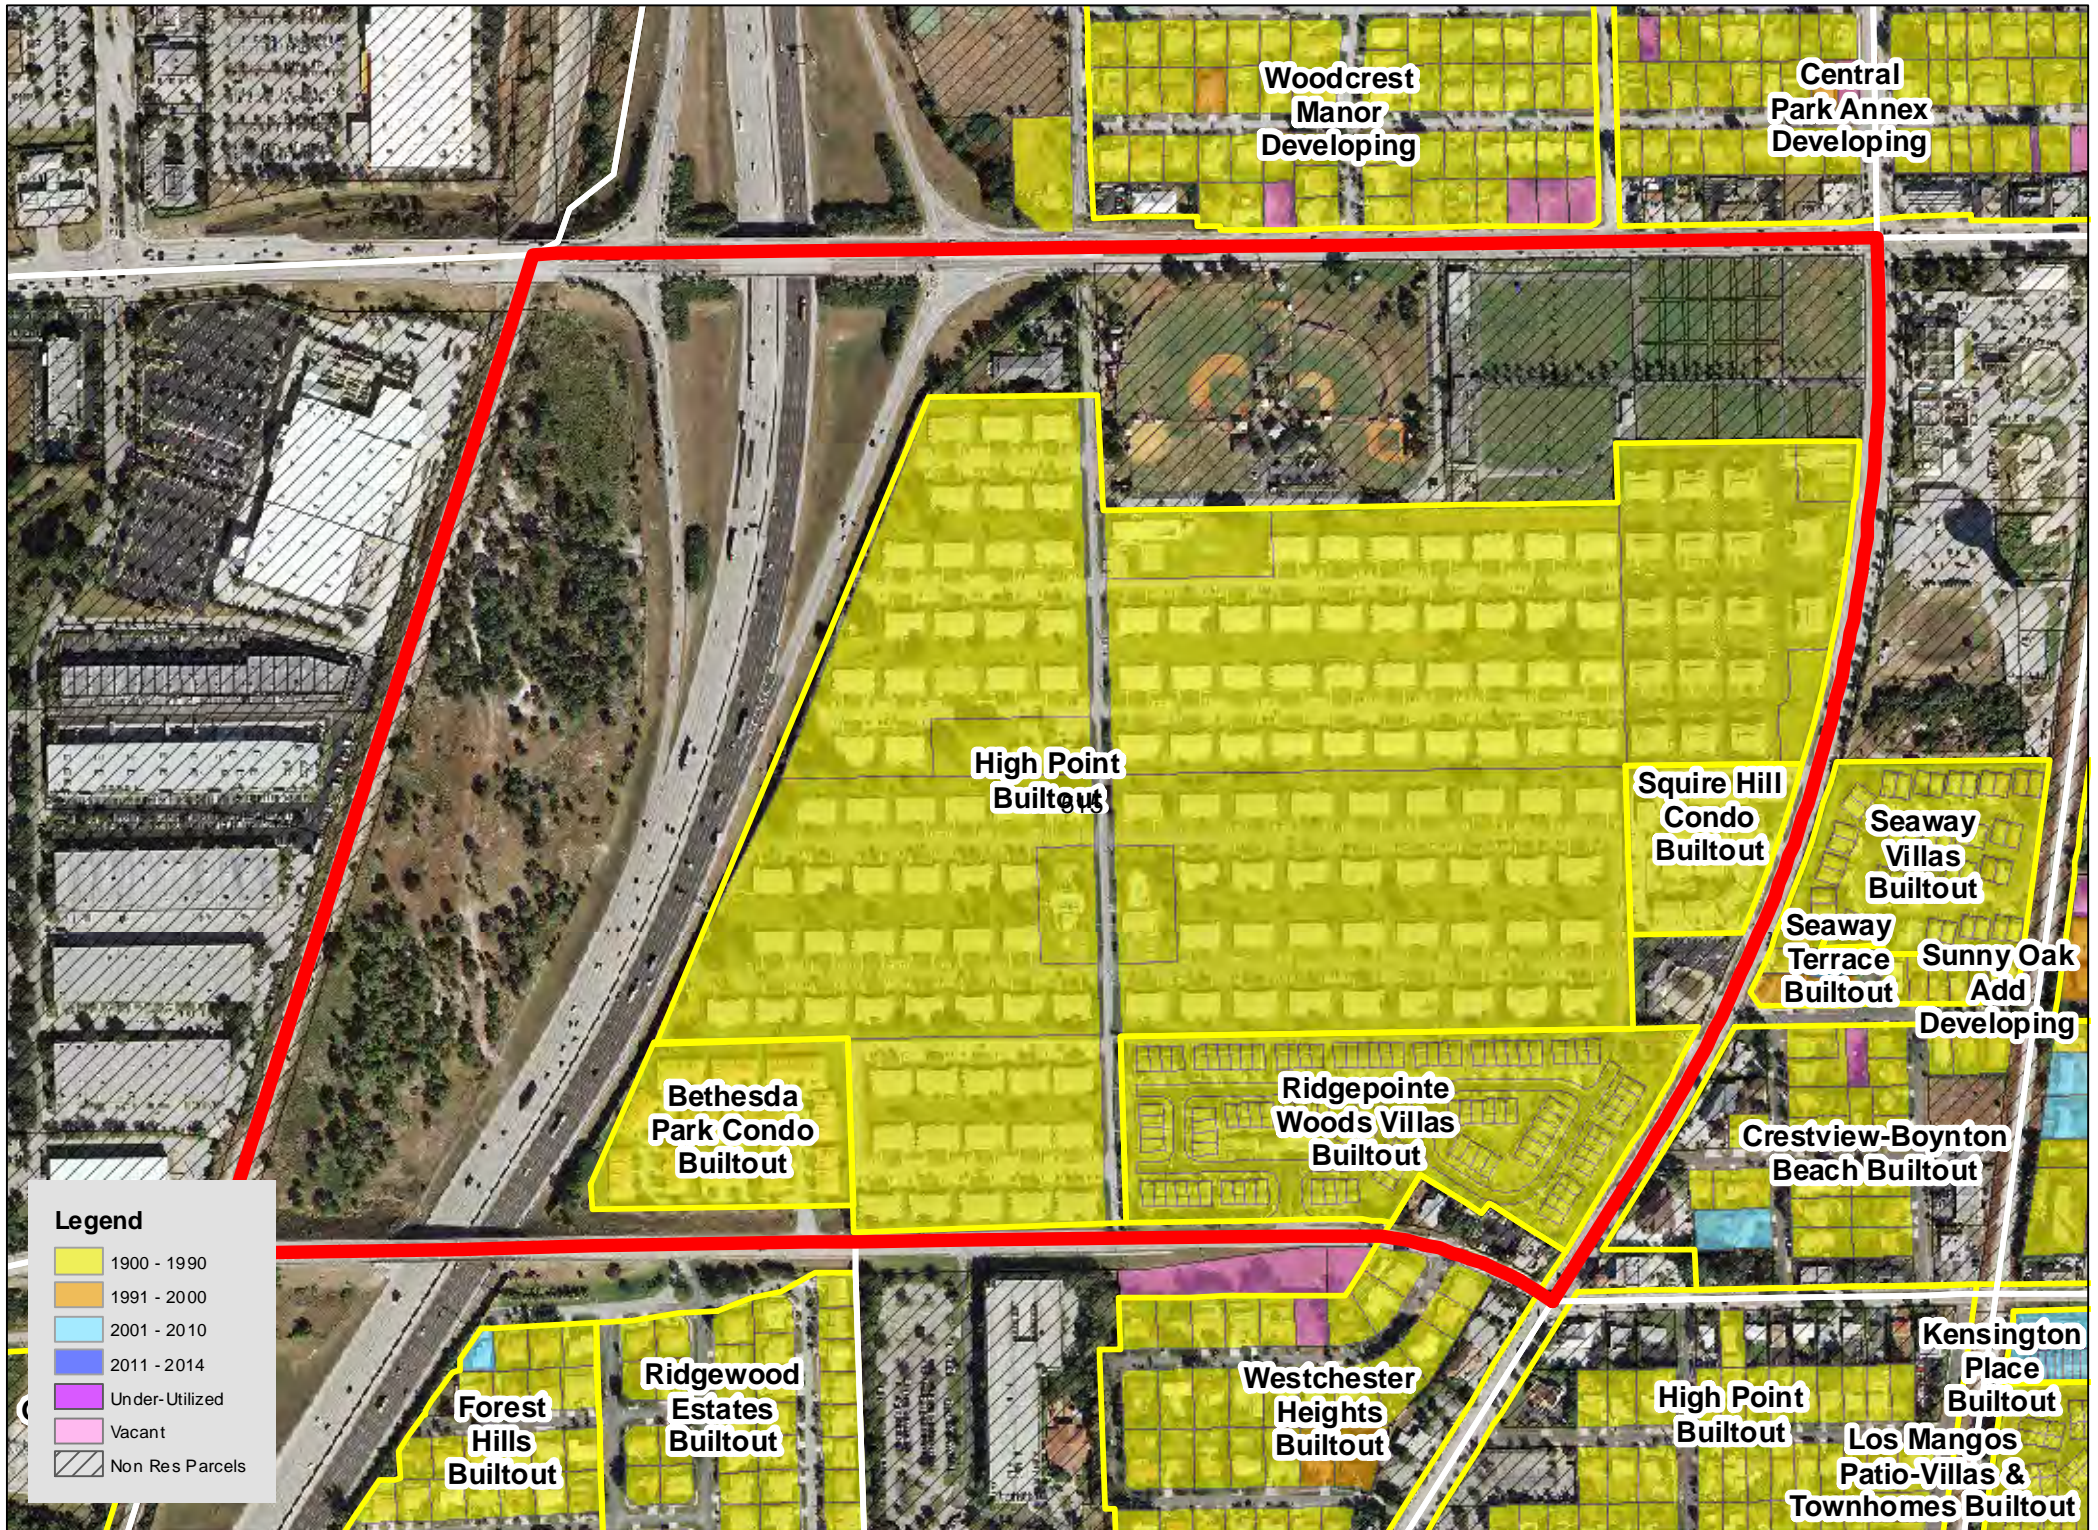

TAZ 402

TAZ 403

TAZ 407

TAZ 416

TAZ 453

TAZ 455

TAZ 480

TAZ 485

Legend

| | |
|------------|-----------------|
| Yellow | 1900 - 1990 |
| Orange | 1991 - 2000 |
| Light Blue | 2001 - 2010 |
| Dark Blue | 2011 - 2014 |
| Purple | Under-Utilized |
| Pink | Vacant |
| Hatched | Non Res Parcels |

TAZ 594

Patch Reef
Estates
Builtout

Millpond Timbercreek
Builtout

Legend

- 1900 - 1990
- 1991 - 2000
- 2001 - 2010
- 2011 - 2014
- Under-Utilized
- Vacant
- Non Res Parcels

Boca Raton
Bath & Tennis
Club Builtout

TAZ 640

TAZ 651

Boca Raton
Square
Buitout

TAZ 718

TAZ 744

TAZ 746

TAZ 747

TAZ 750