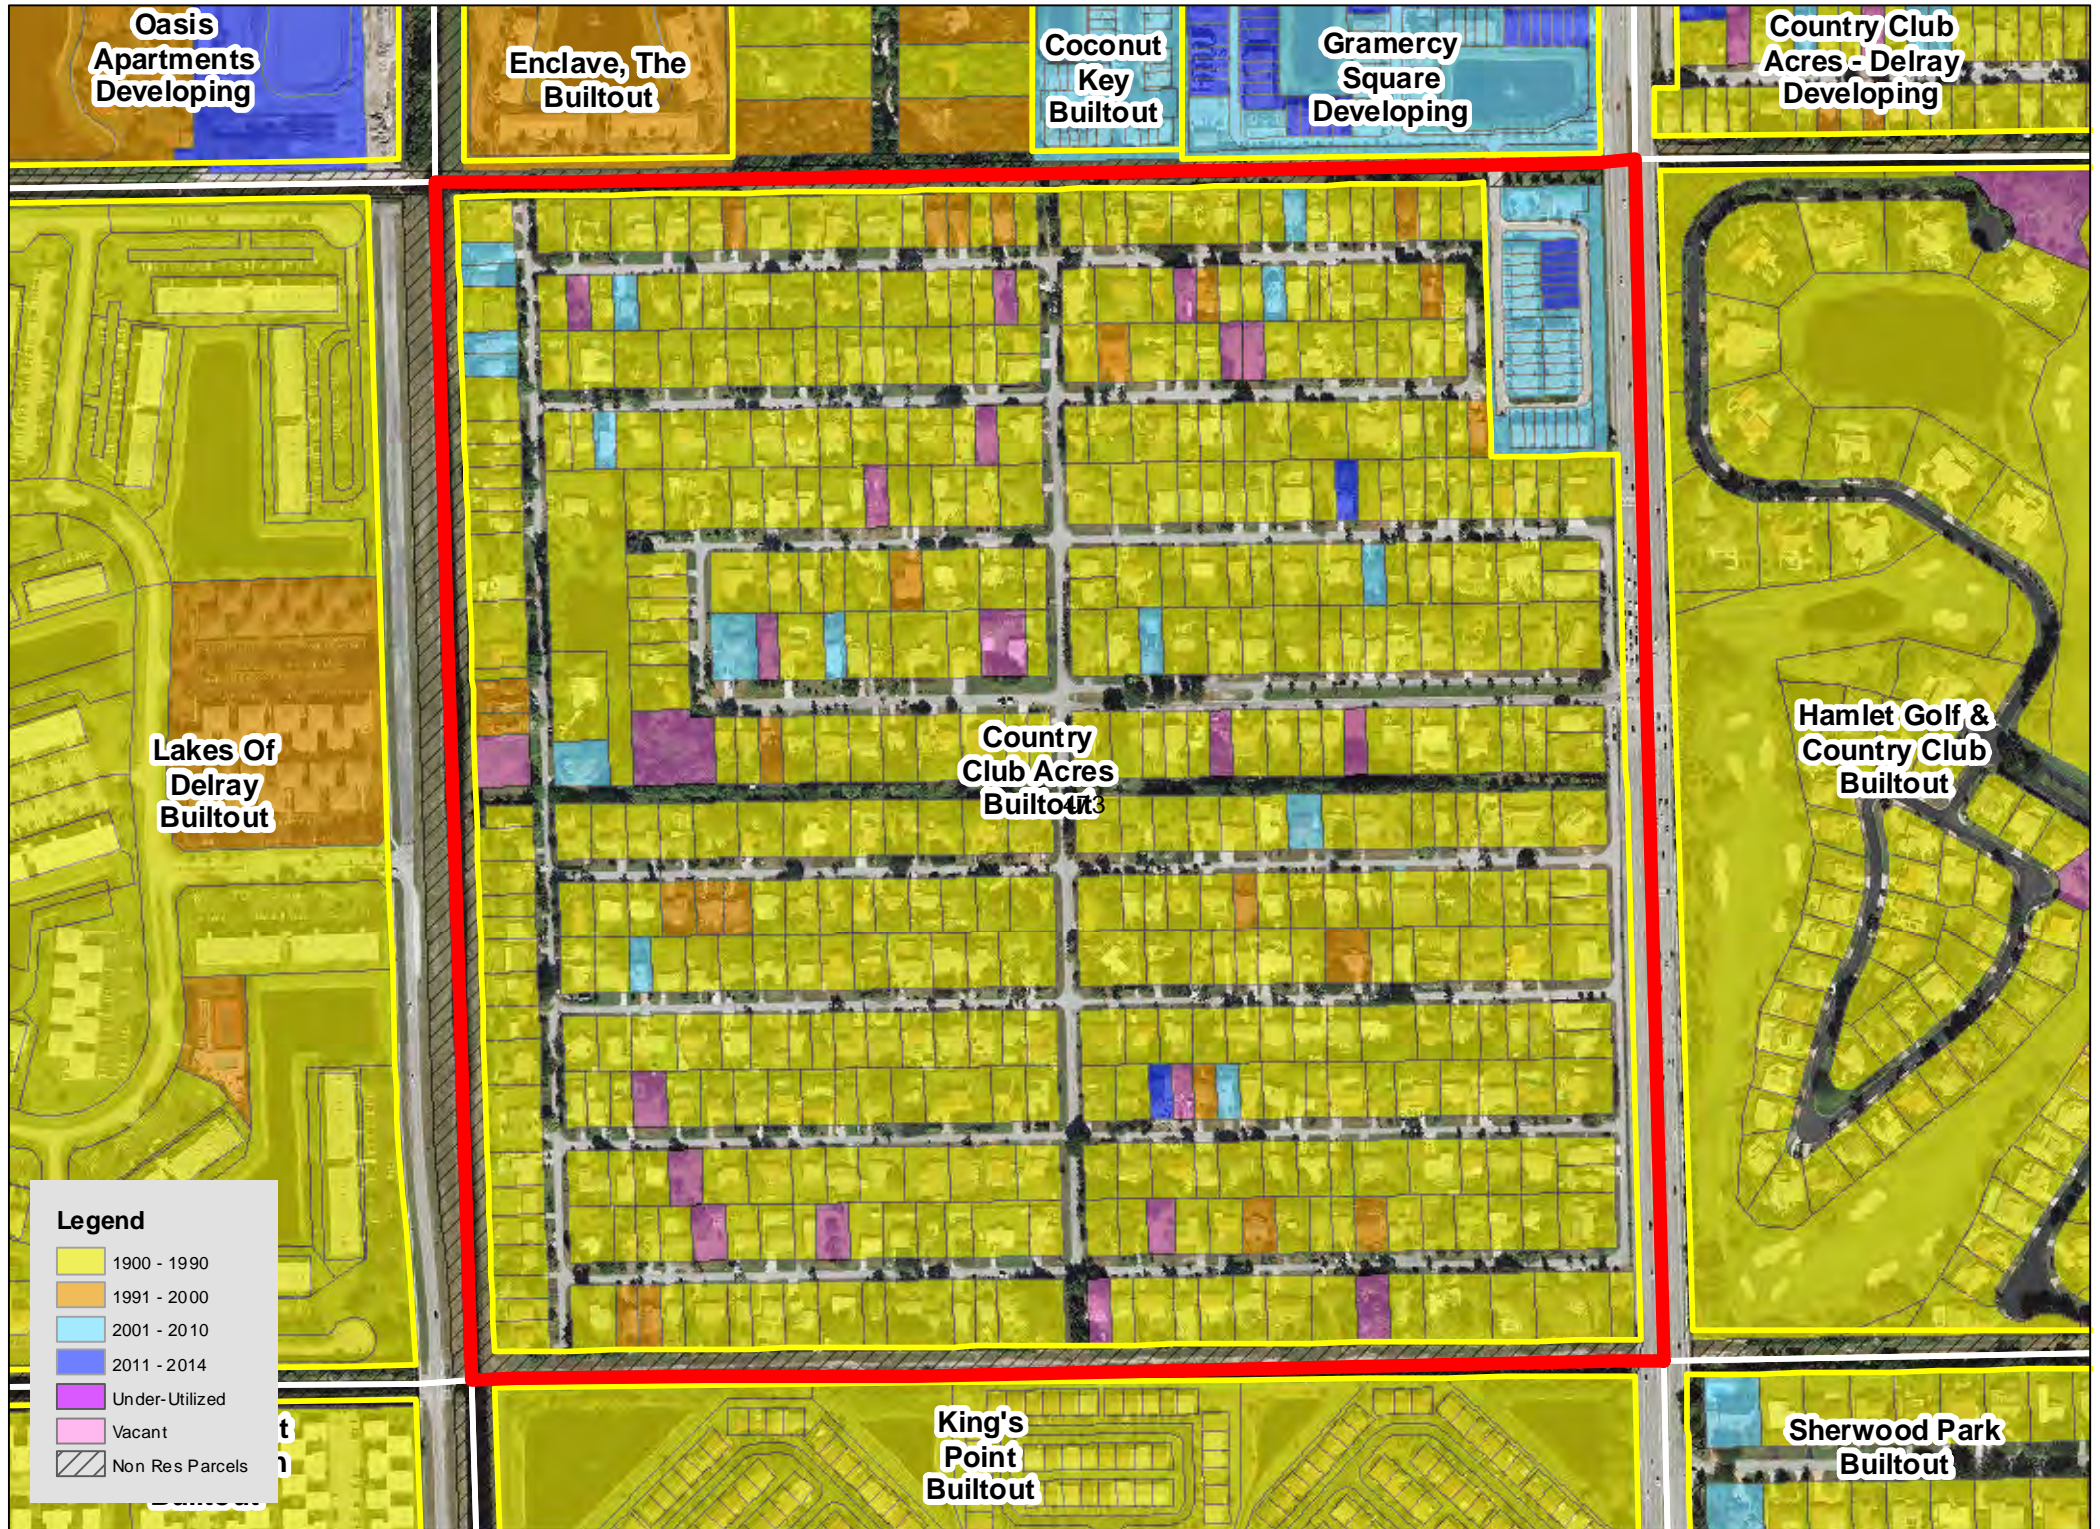

TAZ 402

TAZ 403

TAZ 407

TAZ 416

TAZ 453

TAZ 455

TAZ 480

TAZ 485

Legend

| | |
|------------|-----------------|
| Yellow | 1900 - 1990 |
| Orange | 1991 - 2000 |
| Light Blue | 2001 - 2010 |
| Dark Blue | 2011 - 2014 |
| Purple | Under-Utilized |
| Pink | Vacant |
| Hatched | Non Res Parcels |

TAZ 594

Patch Reef
Estates
Builtout

Millpond Timbercreek
Builtout

Legend

- 1900 - 1990
- 1991 - 2000
- 2001 - 2010
- 2011 - 2014
- Under-Utilized
- Vacant
- Non Res Parcels

Boca Raton
Bath & Tennis
Club Builtout

TAZ 640

TAZ 651

Boca Raton
Square
Buitout

TAZ 718

TAZ 744

TAZ 746

TAZ 747

TAZ 750