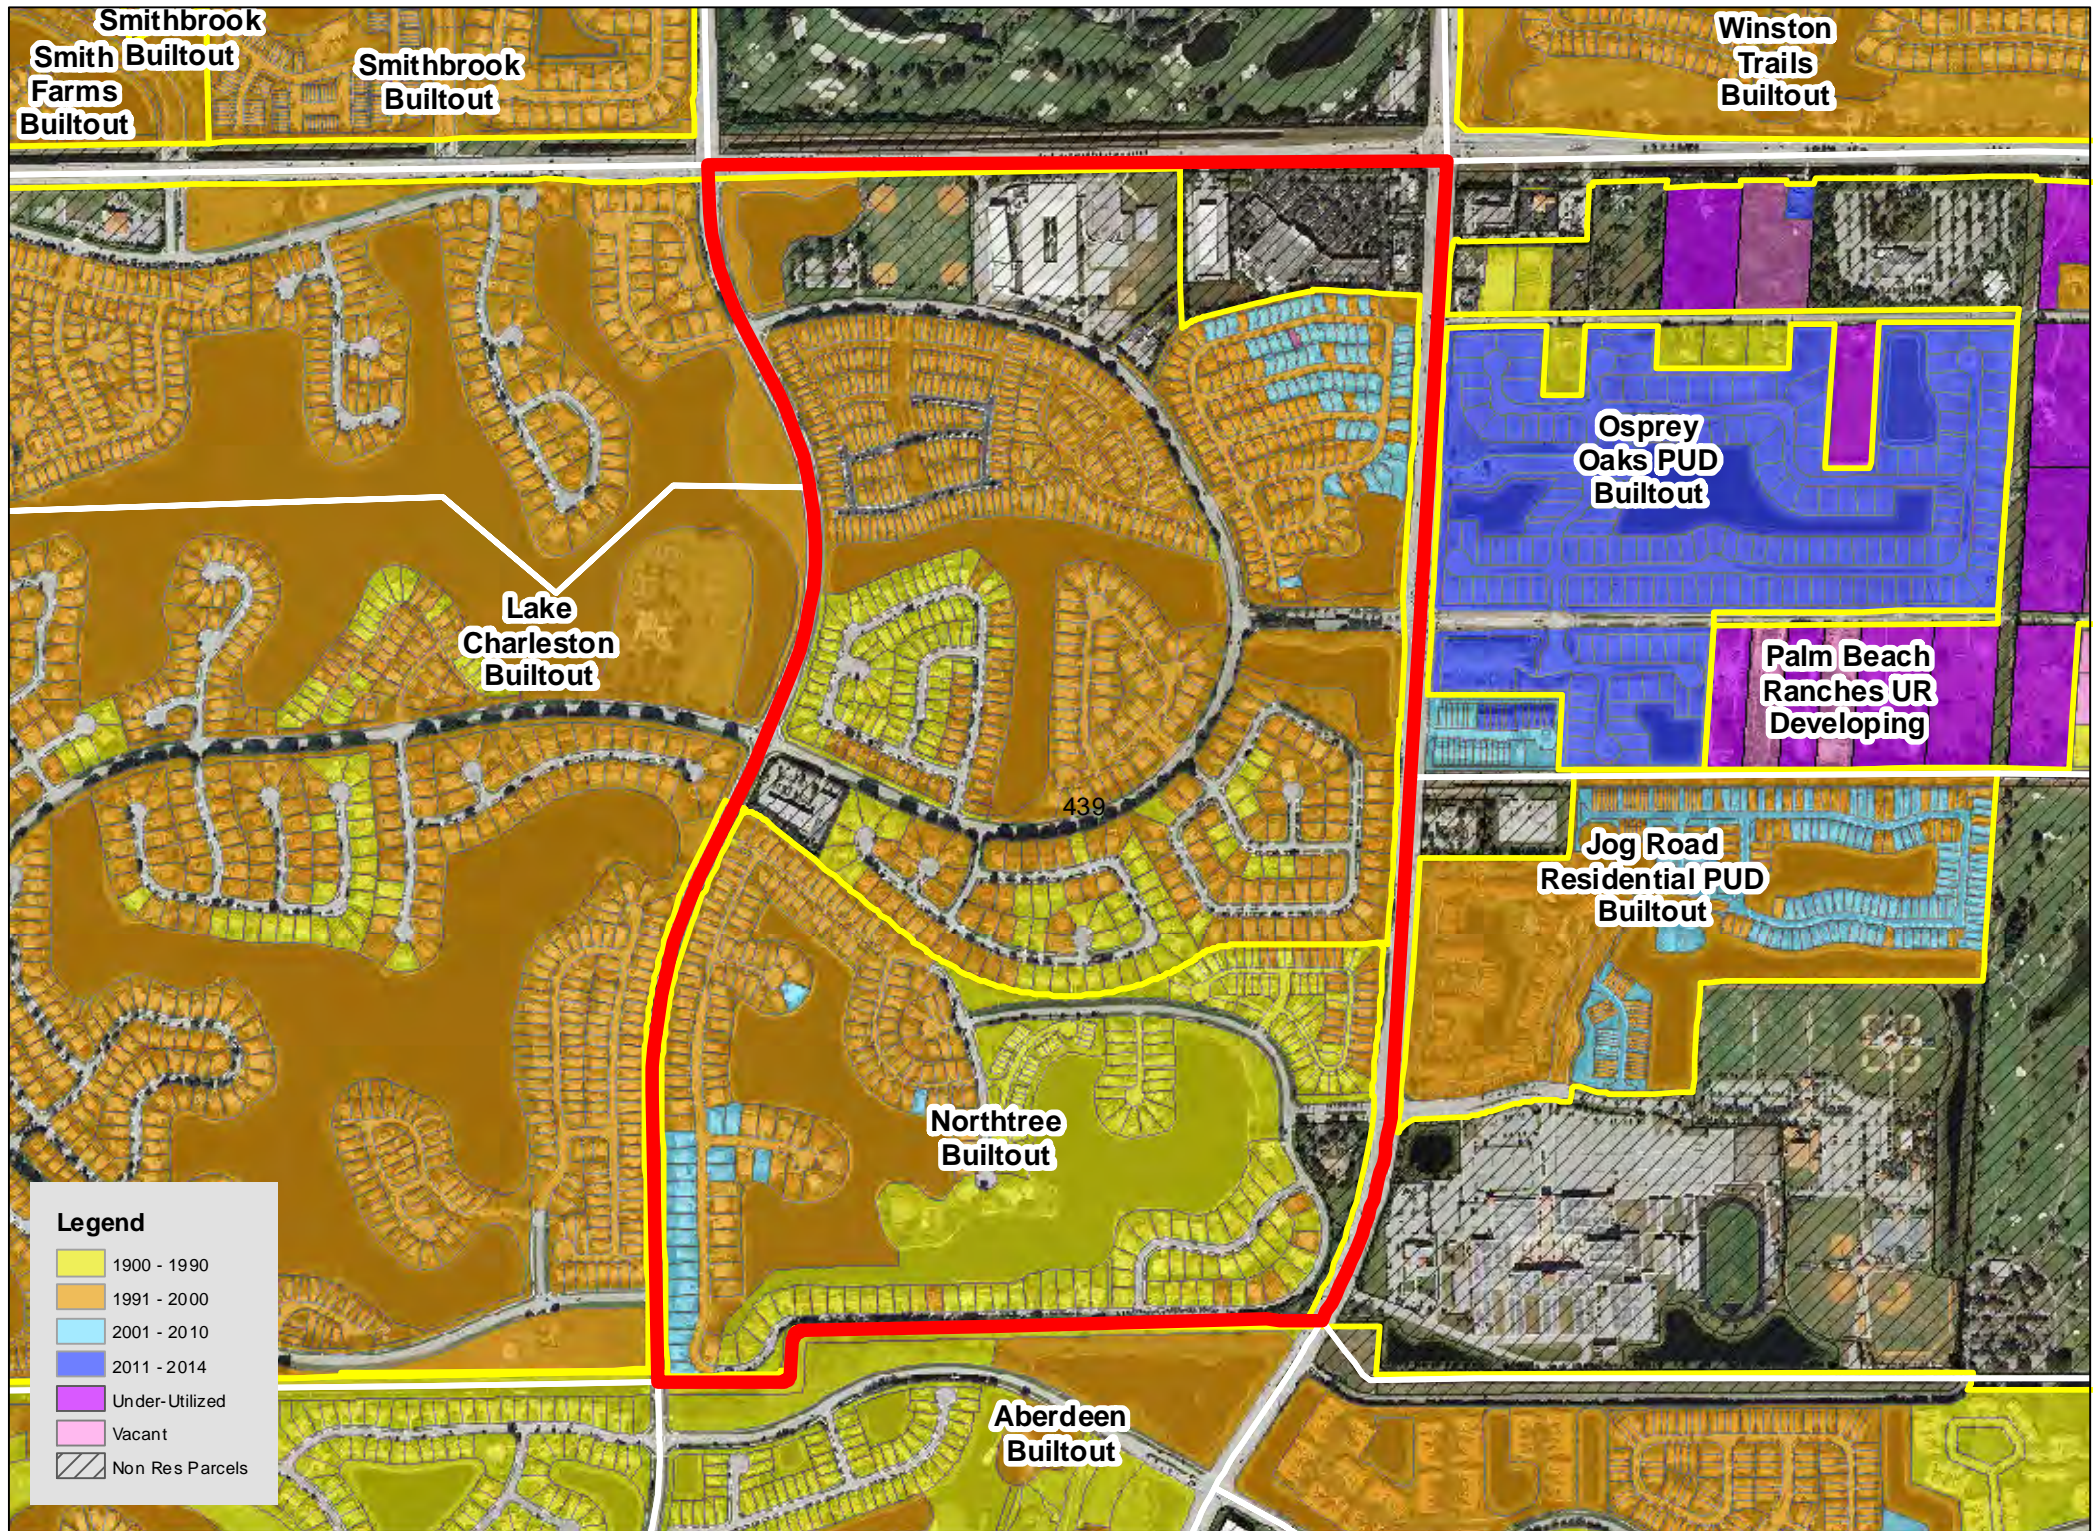

TAZ 402

TAZ 403

TAZ 407

TAZ 416

TAZ 453

TAZ 455

TAZ 480

TAZ 485

Legend

| | |
|------------|-----------------|
| Yellow | 1900 - 1990 |
| Orange | 1991 - 2000 |
| Light Blue | 2001 - 2010 |
| Dark Blue | 2011 - 2014 |
| Purple | Under-Utilized |
| Pink | Vacant |
| Hatched | Non Res Parcels |

TAZ 594

Patch Reef
Estates
Builtout

Millpond Timbercreek
Builtout

Legend

- 1900 - 1990
- 1991 - 2000
- 2001 - 2010
- 2011 - 2014
- Under-Utilized
- Vacant
- Non Res Parcels

Boca Raton
Bath & Tennis
Club Builtout

TAZ 640

TAZ 651

Boca Raton
Square
Buitout

TAZ 718

TAZ 744

TAZ 746

TAZ 747

TAZ 750