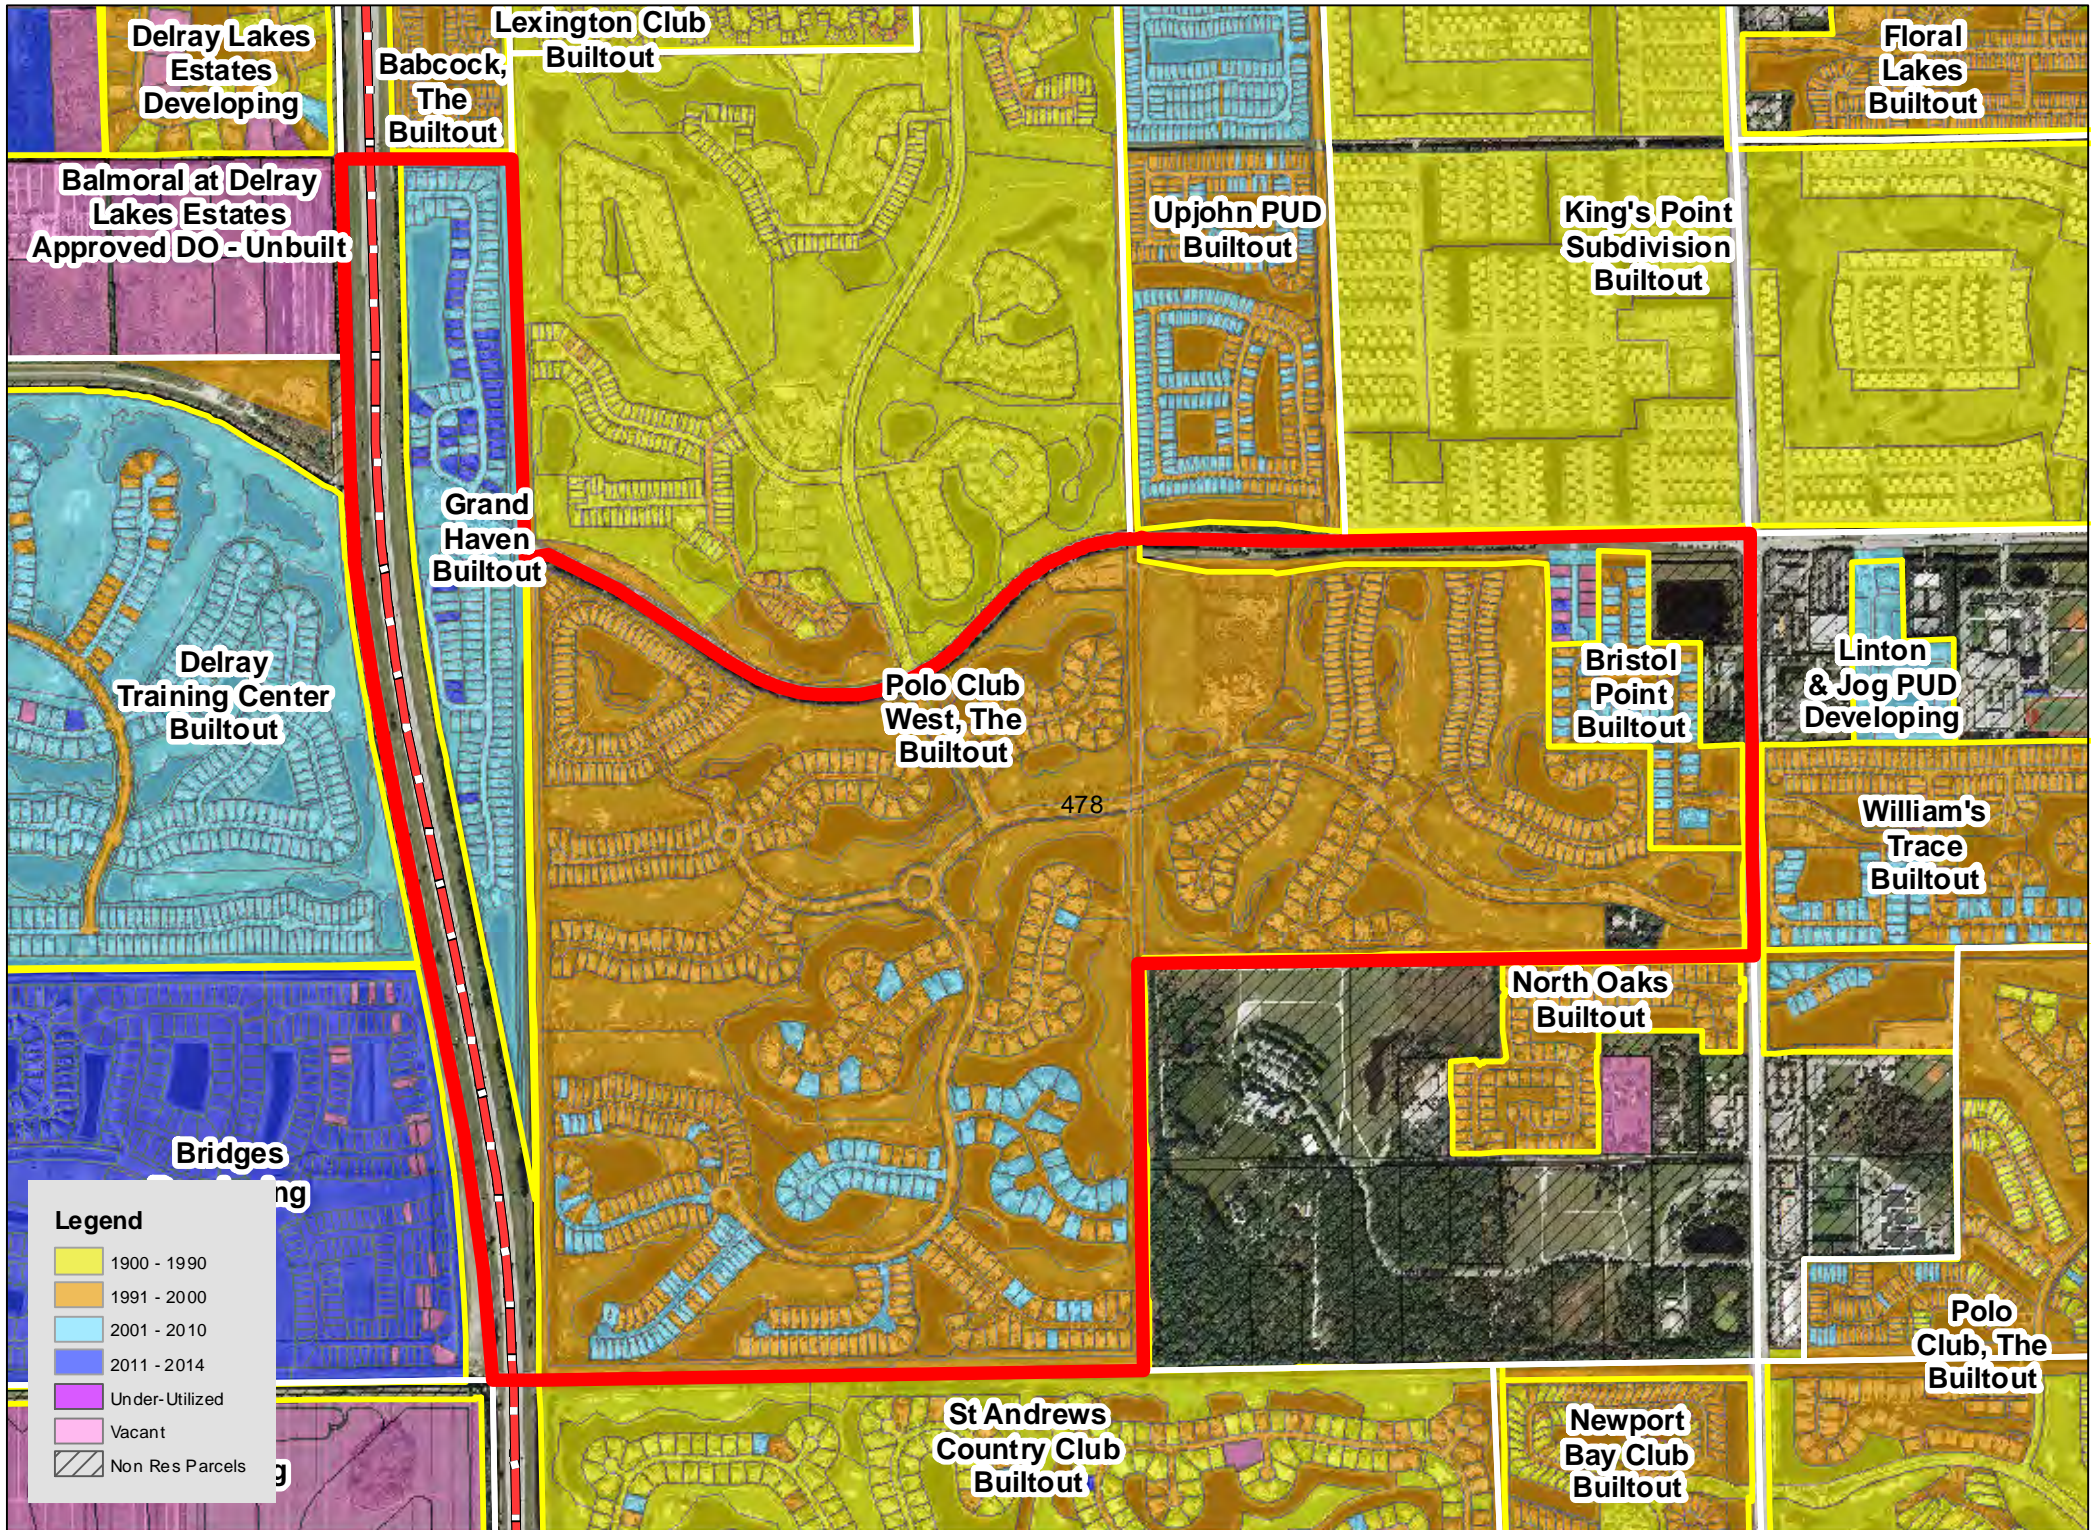

TAZ 402

TAZ 403

TAZ 407

TAZ 416

TAZ 453

TAZ 455

TAZ 480

TAZ 485

Legend

| | |
|------------|-----------------|
| Yellow | 1900 - 1990 |
| Orange | 1991 - 2000 |
| Light Blue | 2001 - 2010 |
| Dark Blue | 2011 - 2014 |
| Purple | Under-Utilized |
| Pink | Vacant |
| Hatched | Non Res Parcels |

TAZ 594

Patch Reef
Estates
Builtout

Millpond Timbercreek
Builtout

Legend

- 1900 - 1990
- 1991 - 2000
- 2001 - 2010
- 2011 - 2014
- Under-Utilized
- Vacant
- Non Res Parcels

Boca Raton
Bath & Tennis
Club Builtout

TAZ 640

TAZ 651

Boca Raton
Square
Buitout

TAZ 718

TAZ 744

TAZ 746

TAZ 747

TAZ 750