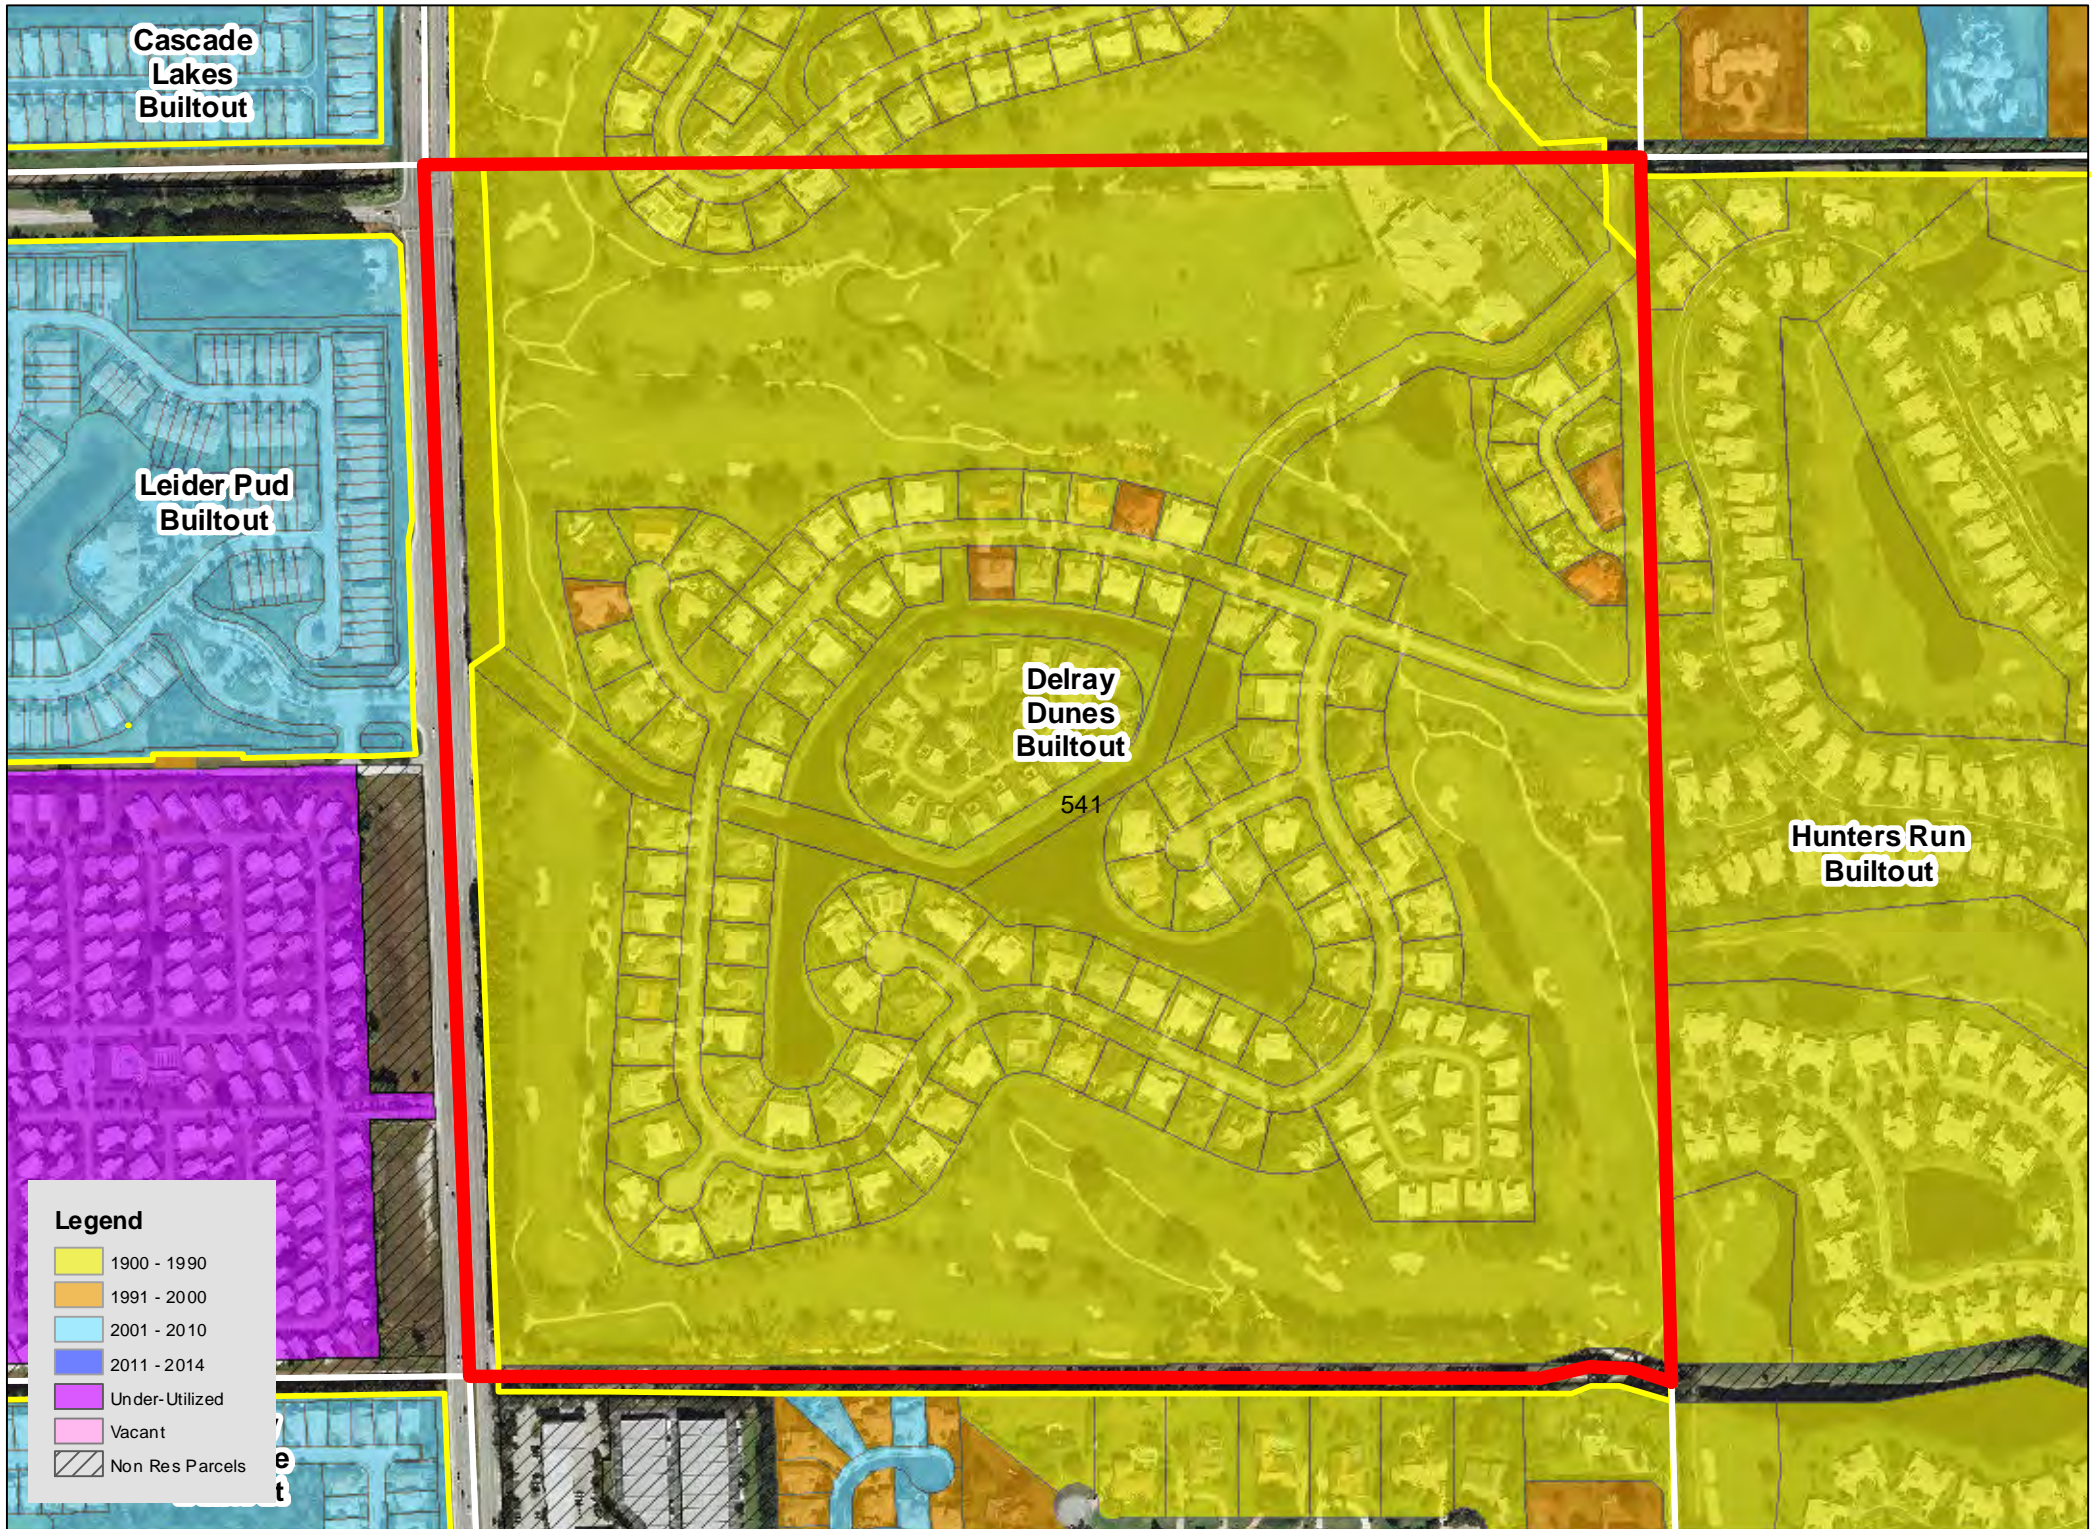

TAZ 402

TAZ 403

TAZ 407

TAZ 416

TAZ 453

TAZ 455

TAZ 480

TAZ 485

Legend

| | |
|------------|-----------------|
| Yellow | 1900 - 1990 |
| Orange | 1991 - 2000 |
| Light Blue | 2001 - 2010 |
| Dark Blue | 2011 - 2014 |
| Purple | Under-Utilized |
| Pink | Vacant |
| Hatched | Non Res Parcels |

TAZ 594

Patch Reef
Estates
Builtout

Millpond Timbercreek
Builtout

Legend

- 1900 - 1990
- 1991 - 2000
- 2001 - 2010
- 2011 - 2014
- Under-Utilized
- Vacant
- Non Res Parcels

Boca Raton
Bath & Tennis
Club Builtout

TAZ 640

TAZ 651

Boca Raton
Square
Buitout

TAZ 718

TAZ 744

TAZ 746

TAZ 747

TAZ 750