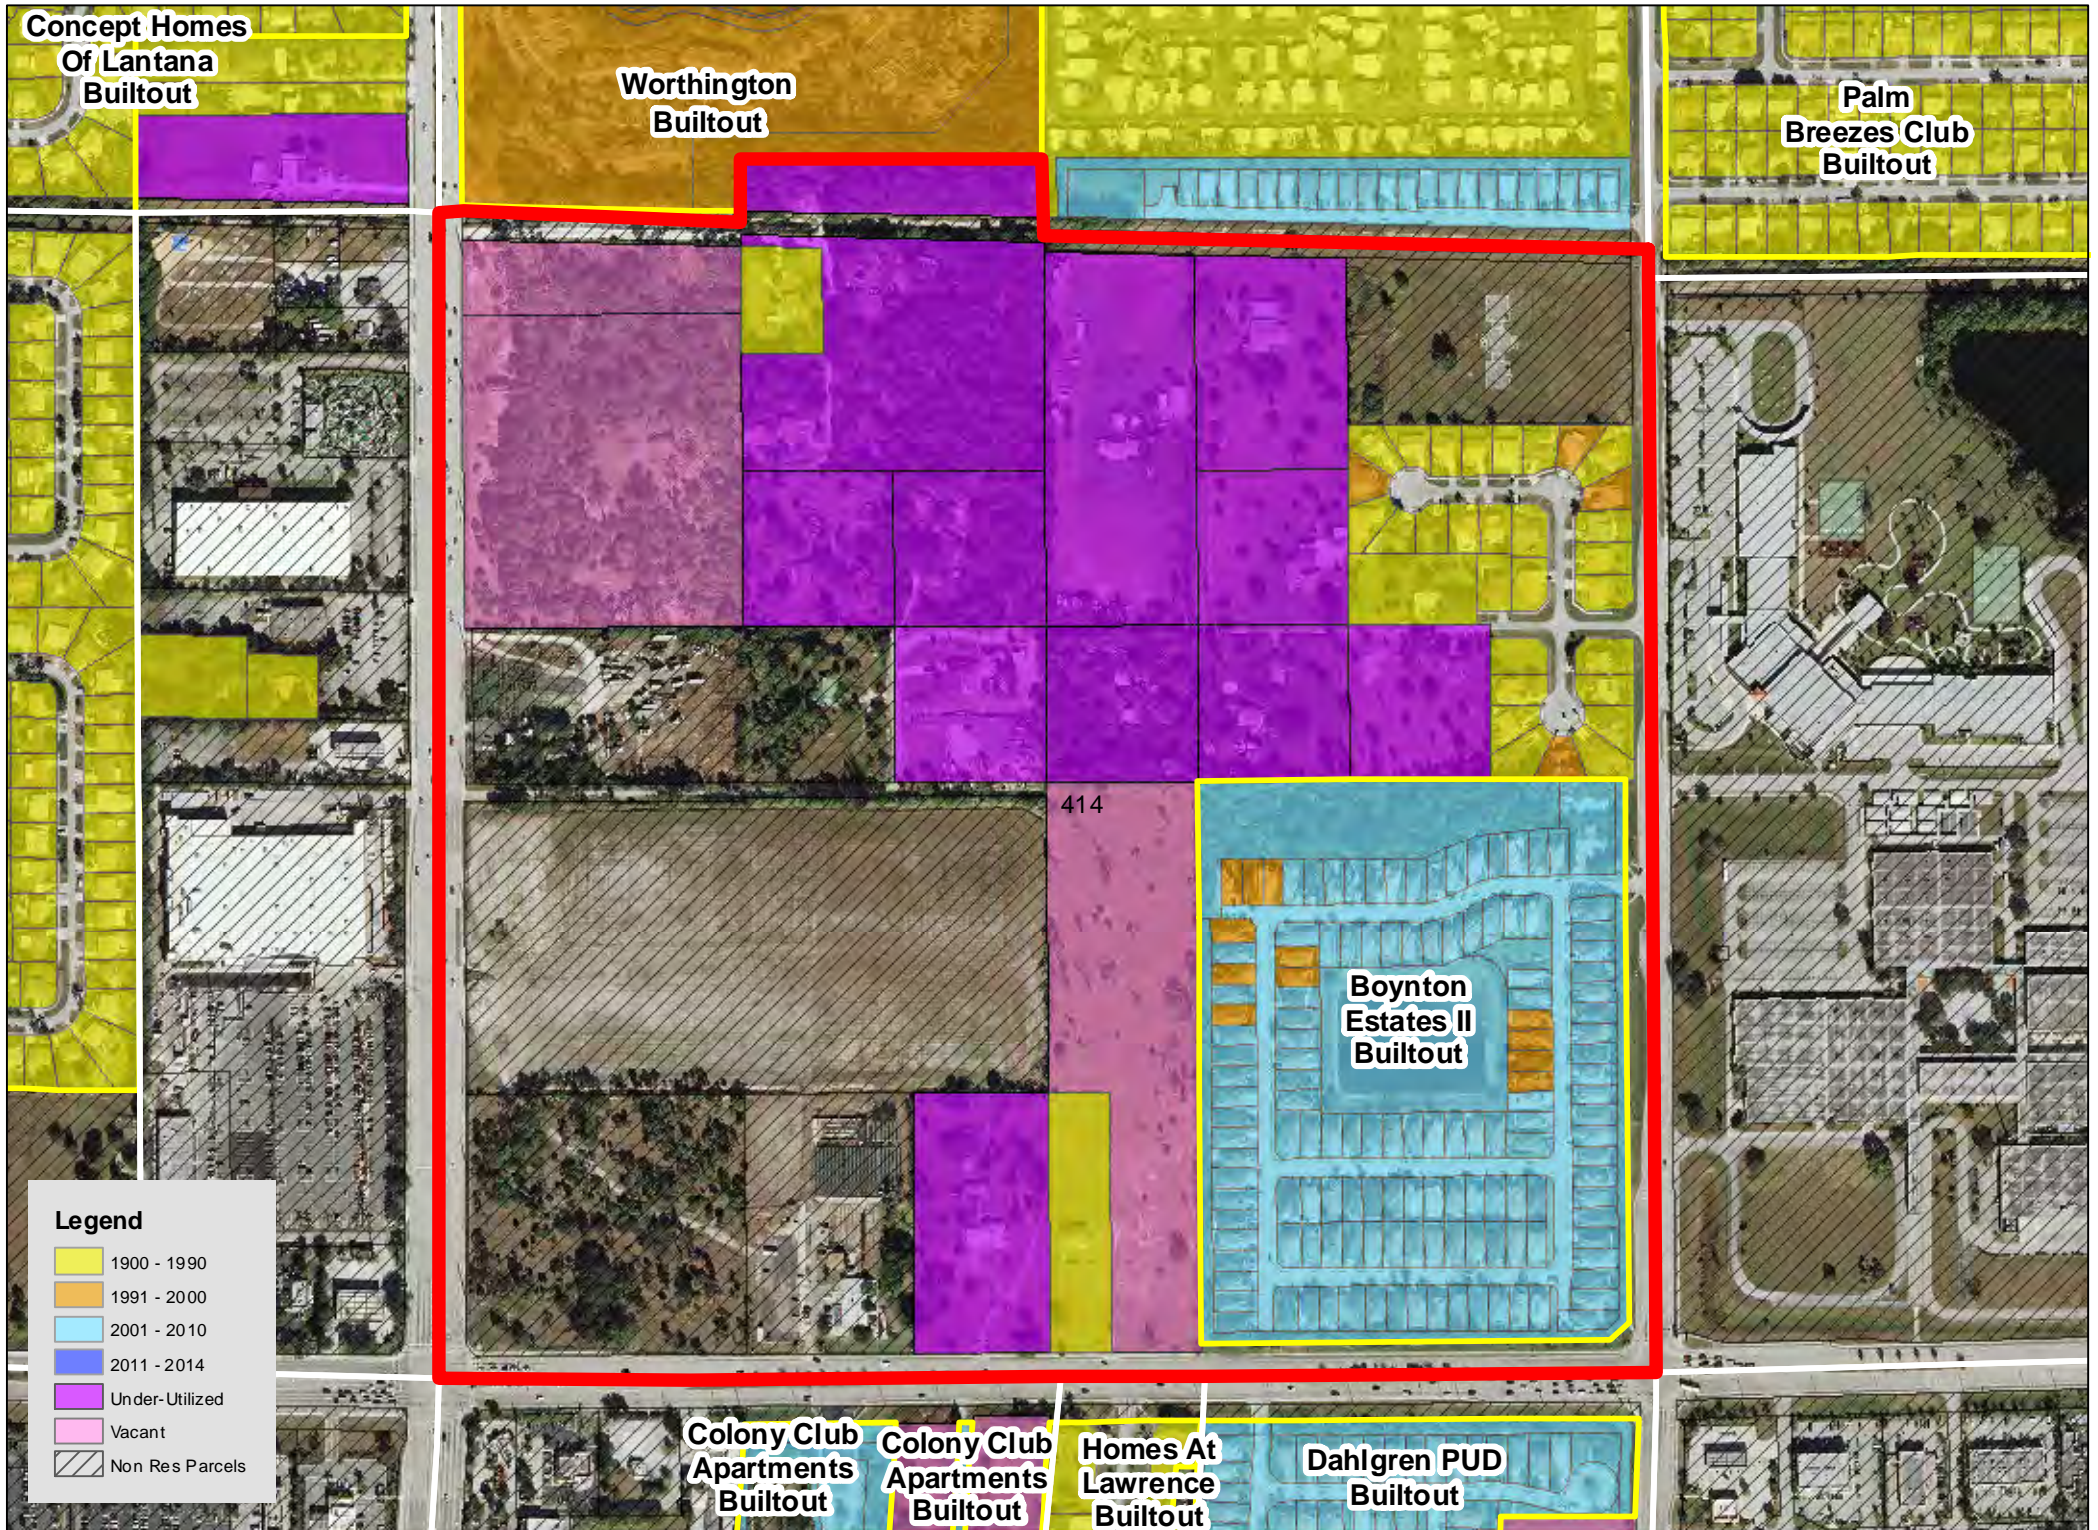

TAZ 402

TAZ 403

TAZ 407

TAZ 416

TAZ 453

TAZ 455

TAZ 480

TAZ 485

Legend

| | |
|------------|-----------------|
| Yellow | 1900 - 1990 |
| Orange | 1991 - 2000 |
| Light Blue | 2001 - 2010 |
| Dark Blue | 2011 - 2014 |
| Purple | Under-Utilized |
| Pink | Vacant |
| Hatched | Non Res Parcels |

TAZ 594

Patch Reef
Estates
Builtout

Millpond Timbercreek
Builtout

Legend

- 1900 - 1990
- 1991 - 2000
- 2001 - 2010
- 2011 - 2014
- Under-Utilized
- Vacant
- Non Res Parcels

Boca Raton
Bath & Tennis
Club Builtout

TAZ 640

TAZ 651

Boca Raton
Square
Buitout

TAZ 718

TAZ 744

TAZ 746

TAZ 747

TAZ 750