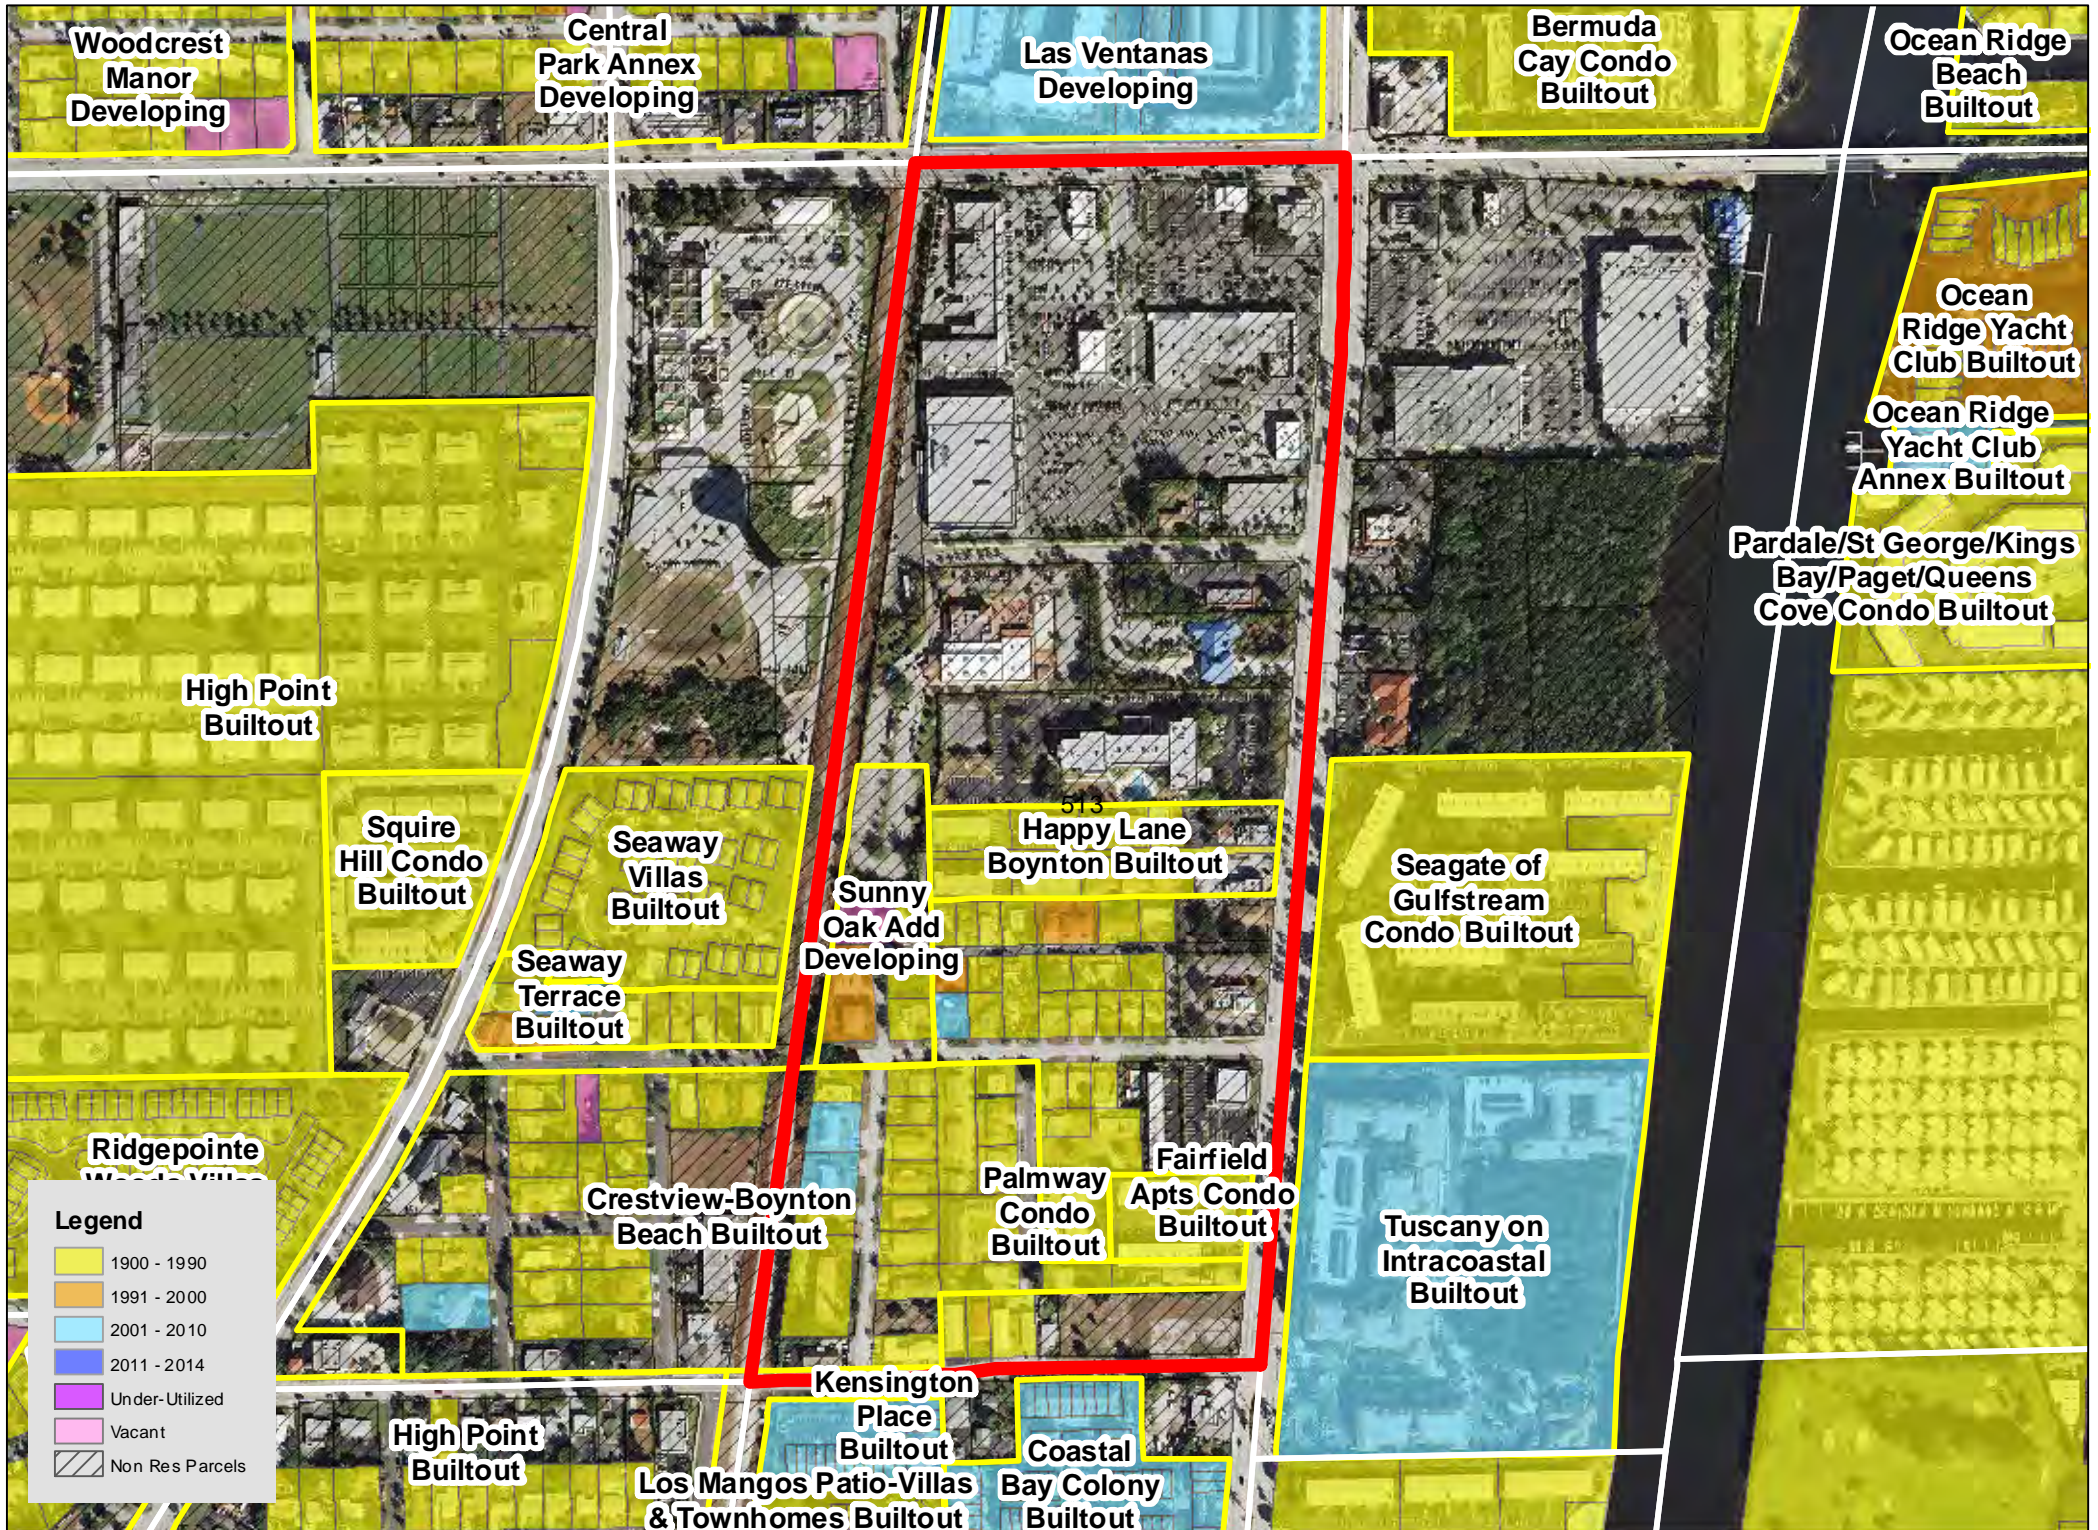

TAZ 402

TAZ 403

TAZ 407

TAZ 416

TAZ 453

TAZ 455

TAZ 480

TAZ 485

Legend

| | |
|------------|-----------------|
| Yellow | 1900 - 1990 |
| Orange | 1991 - 2000 |
| Light Blue | 2001 - 2010 |
| Dark Blue | 2011 - 2014 |
| Purple | Under-Utilized |
| Pink | Vacant |
| Hatched | Non Res Parcels |

TAZ 594

Patch Reef
Estates
Builtout

Millpond Timbercreek
Builtout

Legend

- 1900 - 1990
- 1991 - 2000
- 2001 - 2010
- 2011 - 2014
- Under-Utilized
- Vacant
- Non Res Parcels

Boca Raton
Bath & Tennis
Club Builtout

TAZ 640

TAZ 651

Boca Raton
Square
Buitout

TAZ 718

TAZ 744

TAZ 746

TAZ 747

TAZ 750