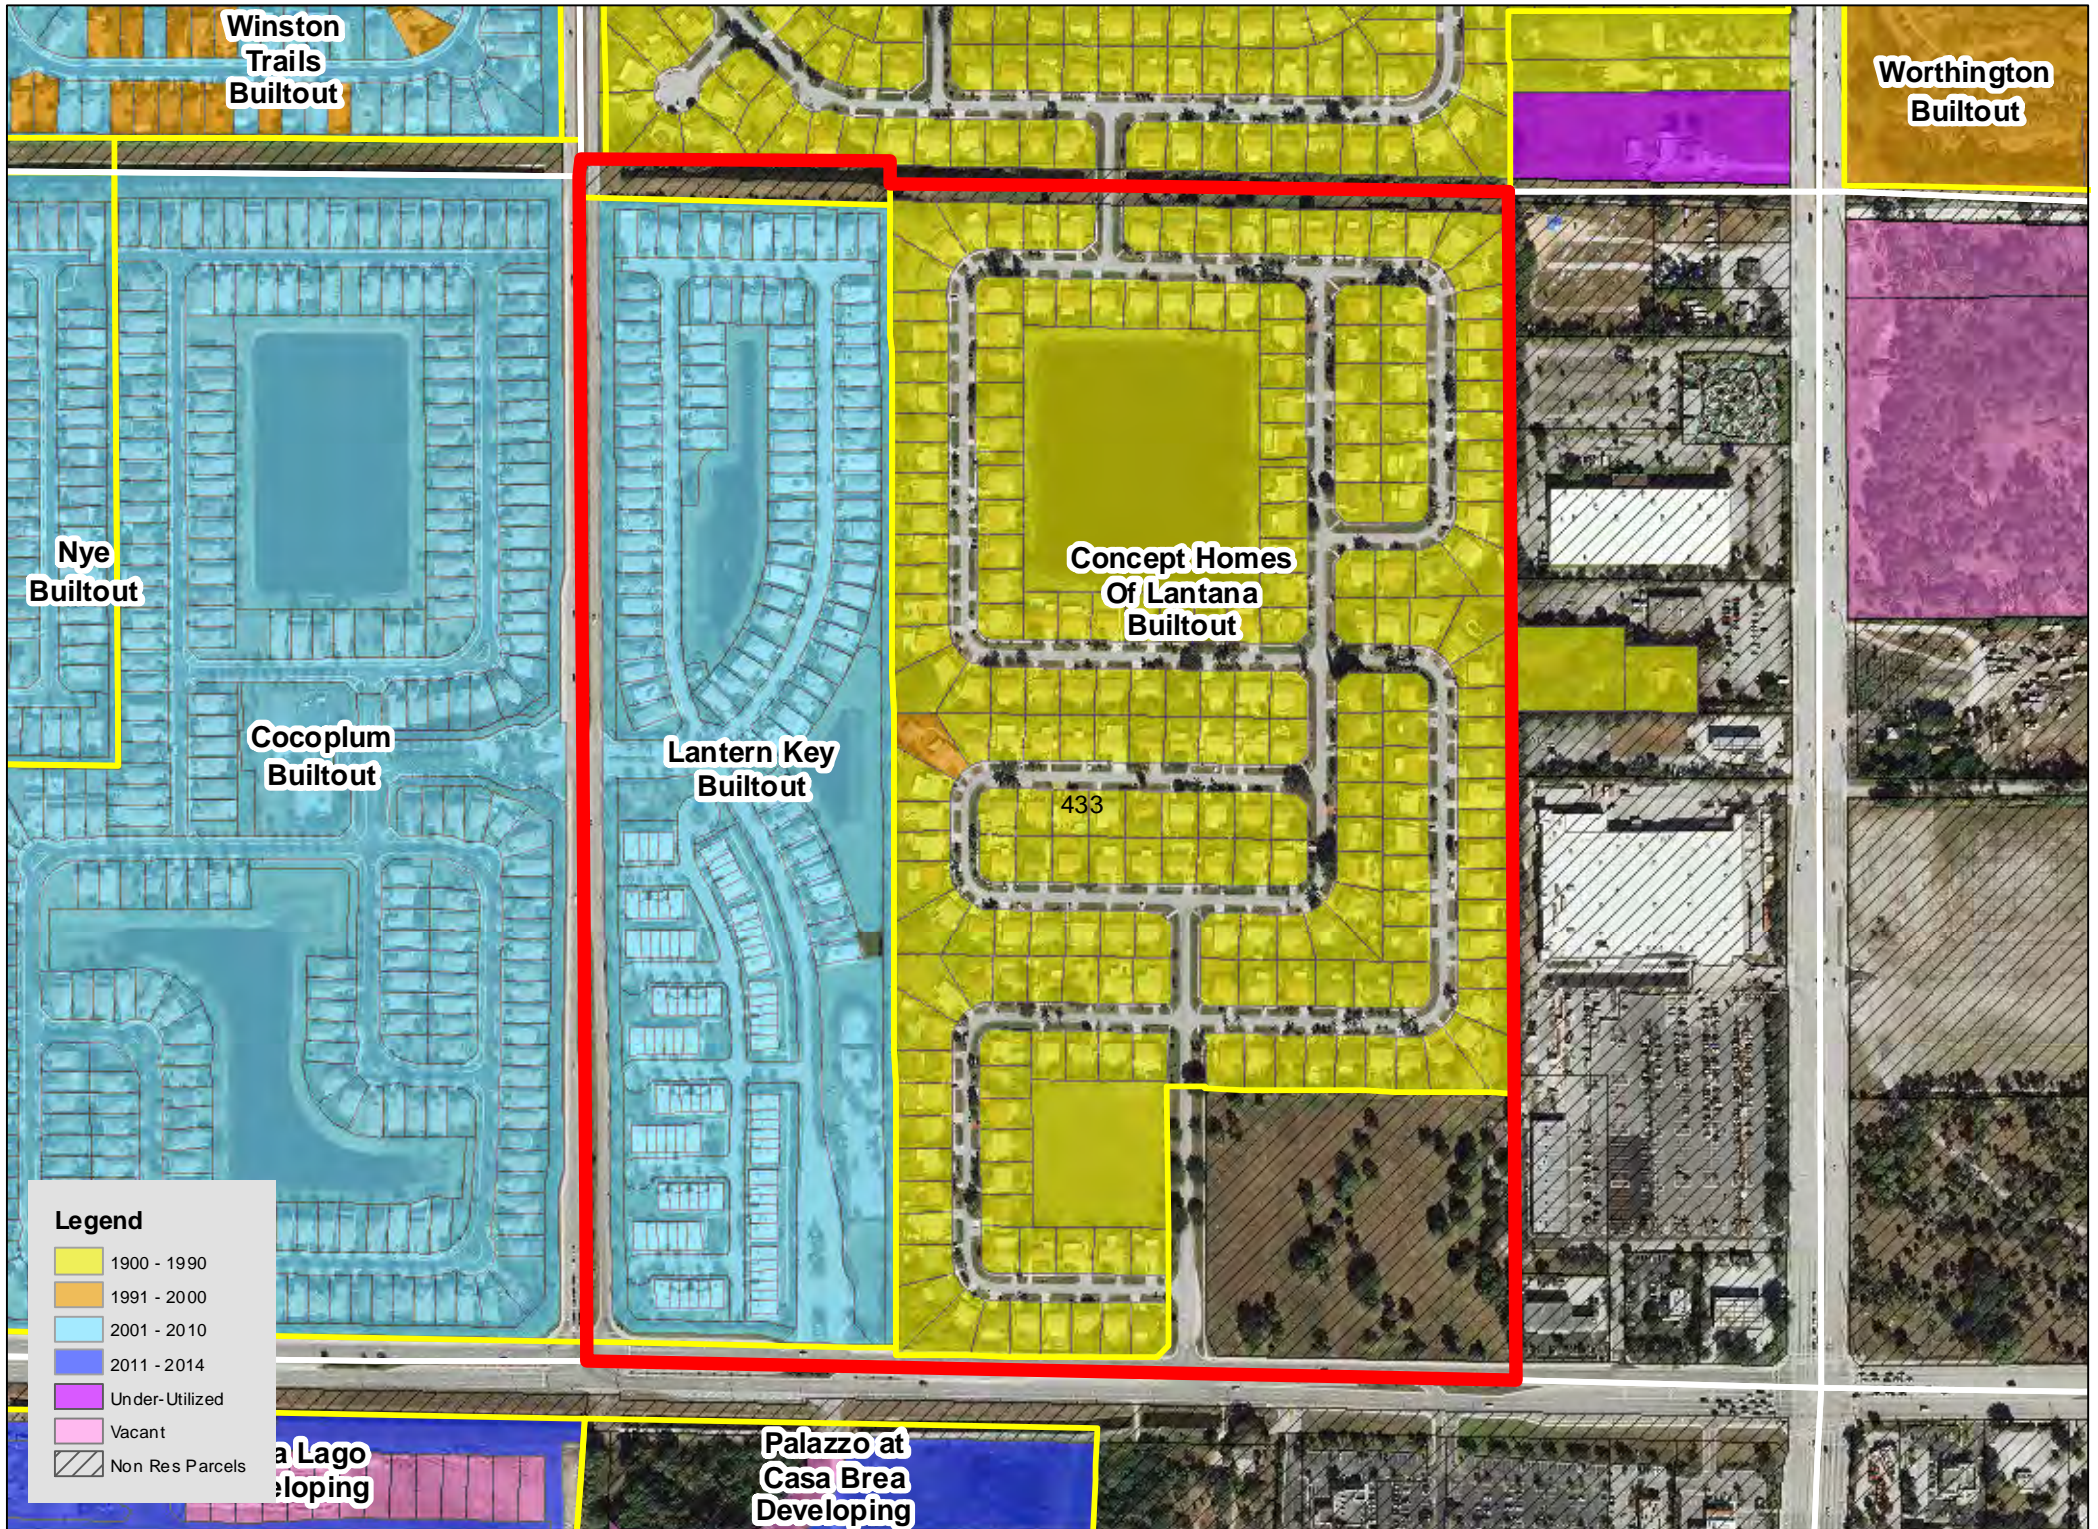

TAZ 402

TAZ 403

TAZ 407

TAZ 416

TAZ 453

TAZ 455

TAZ 480

TAZ 485

Legend

| | |
|------------|-----------------|
| Yellow | 1900 - 1990 |
| Orange | 1991 - 2000 |
| Light Blue | 2001 - 2010 |
| Dark Blue | 2011 - 2014 |
| Purple | Under-Utilized |
| Pink | Vacant |
| Hatched | Non Res Parcels |

TAZ 594

Patch Reef
Estates
Builtout

Millpond Timbercreek
Builtout

Legend

- 1900 - 1990
- 1991 - 2000
- 2001 - 2010
- 2011 - 2014
- Under-Utilized
- Vacant
- Non Res Parcels

Boca Raton
Bath & Tennis
Club Builtout

TAZ 640

TAZ 651

Boca Raton
Square
Buitout

TAZ 718

TAZ 744

TAZ 746

TAZ 747

TAZ 750