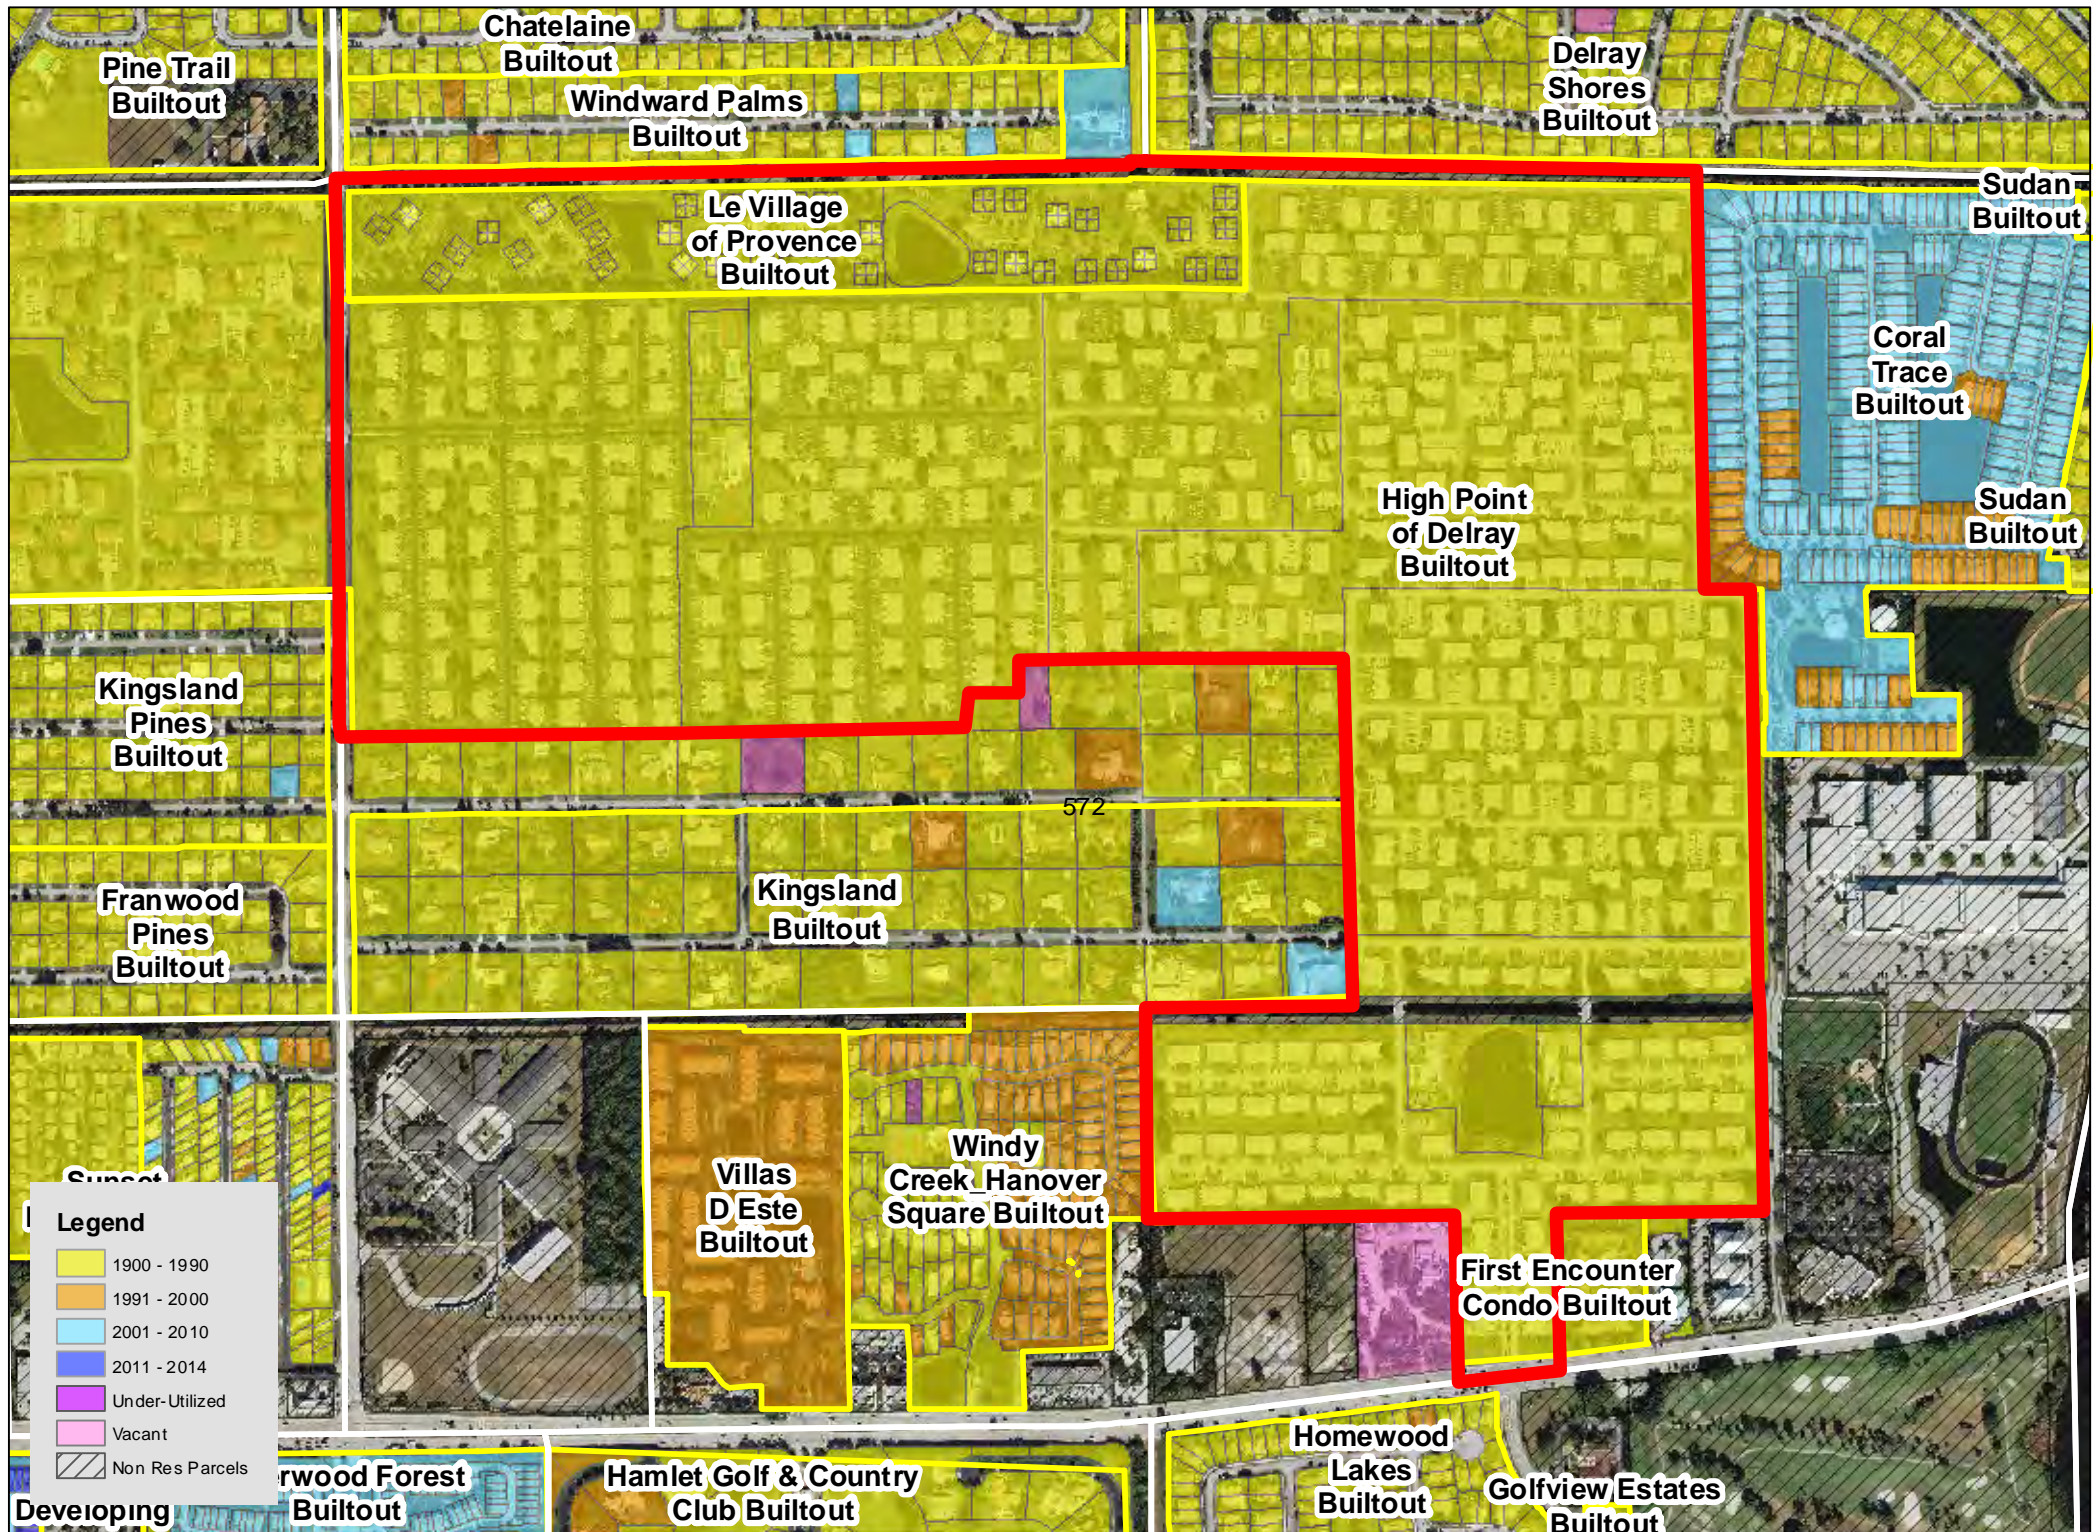

Legend

| | |
|------------|-----------------|
| Yellow | 1900 - 1990 |
| Orange | 1991 - 2000 |
| Light Blue | 2001 - 2010 |
| Dark Blue | 2011 - 2014 |
| Purple | Under-Utilized |
| Pink | Vacant |
| Hatched | Non Res Parcels |

TAZ 594

Patch Reef
Estates
Builtout

Millpond Timbercreek
Builtout

Legend

- 1900 - 1990
- 1991 - 2000
- 2001 - 2010
- 2011 - 2014
- Under-Utilized
- Vacant
- Non Res Parcels

Boca Raton
Bath & Tennis
Club Builtout

TAZ 640

TAZ 651

Boca Raton
Square
Buitout

TAZ 718

TAZ 744

TAZ 746

TAZ 747

TAZ 750