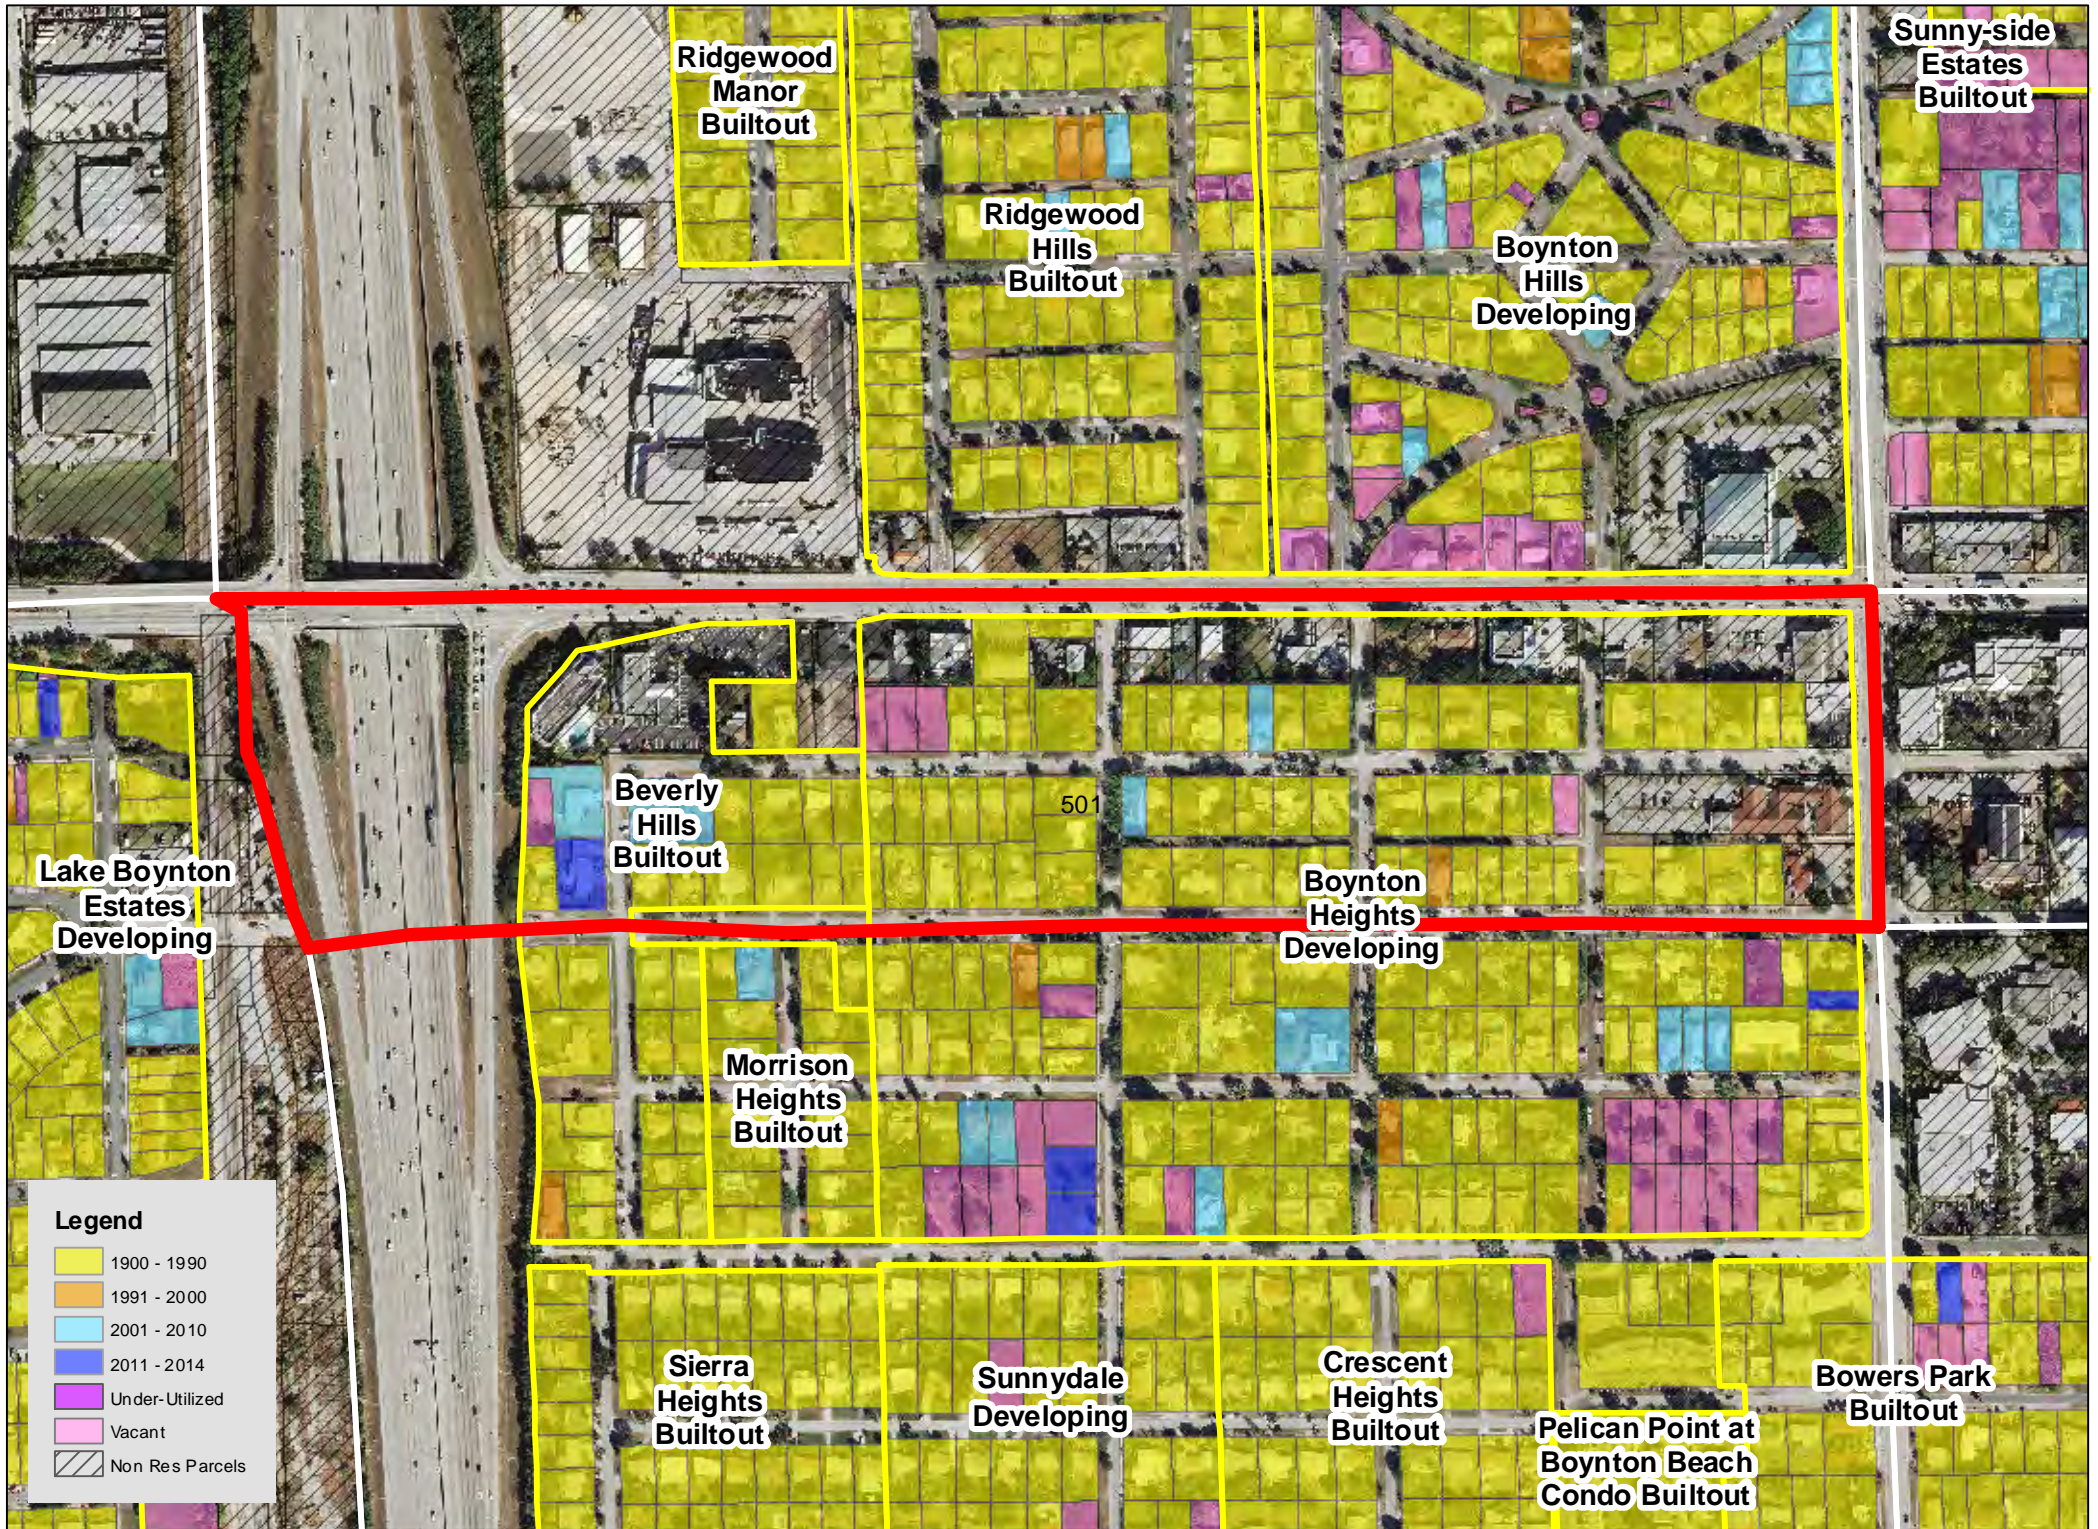

TAZ 402

TAZ 403

TAZ 407

TAZ 416

TAZ 453

TAZ 455

TAZ 480

TAZ 485

Legend

| | |
|------------|-----------------|
| Yellow | 1900 - 1990 |
| Orange | 1991 - 2000 |
| Light Blue | 2001 - 2010 |
| Dark Blue | 2011 - 2014 |
| Purple | Under-Utilized |
| Pink | Vacant |
| Hatched | Non Res Parcels |

TAZ 594

Patch Reef
Estates
Builtout

Millpond Timbercreek
Builtout

Legend

- 1900 - 1990
- 1991 - 2000
- 2001 - 2010
- 2011 - 2014
- Under-Utilized
- Vacant
- Non Res Parcels

Boca Raton
Bath & Tennis
Club Builtout

TAZ 640

TAZ 651

Boca Raton
Square
Buitout

TAZ 718

TAZ 744

TAZ 746

TAZ 747

TAZ 750