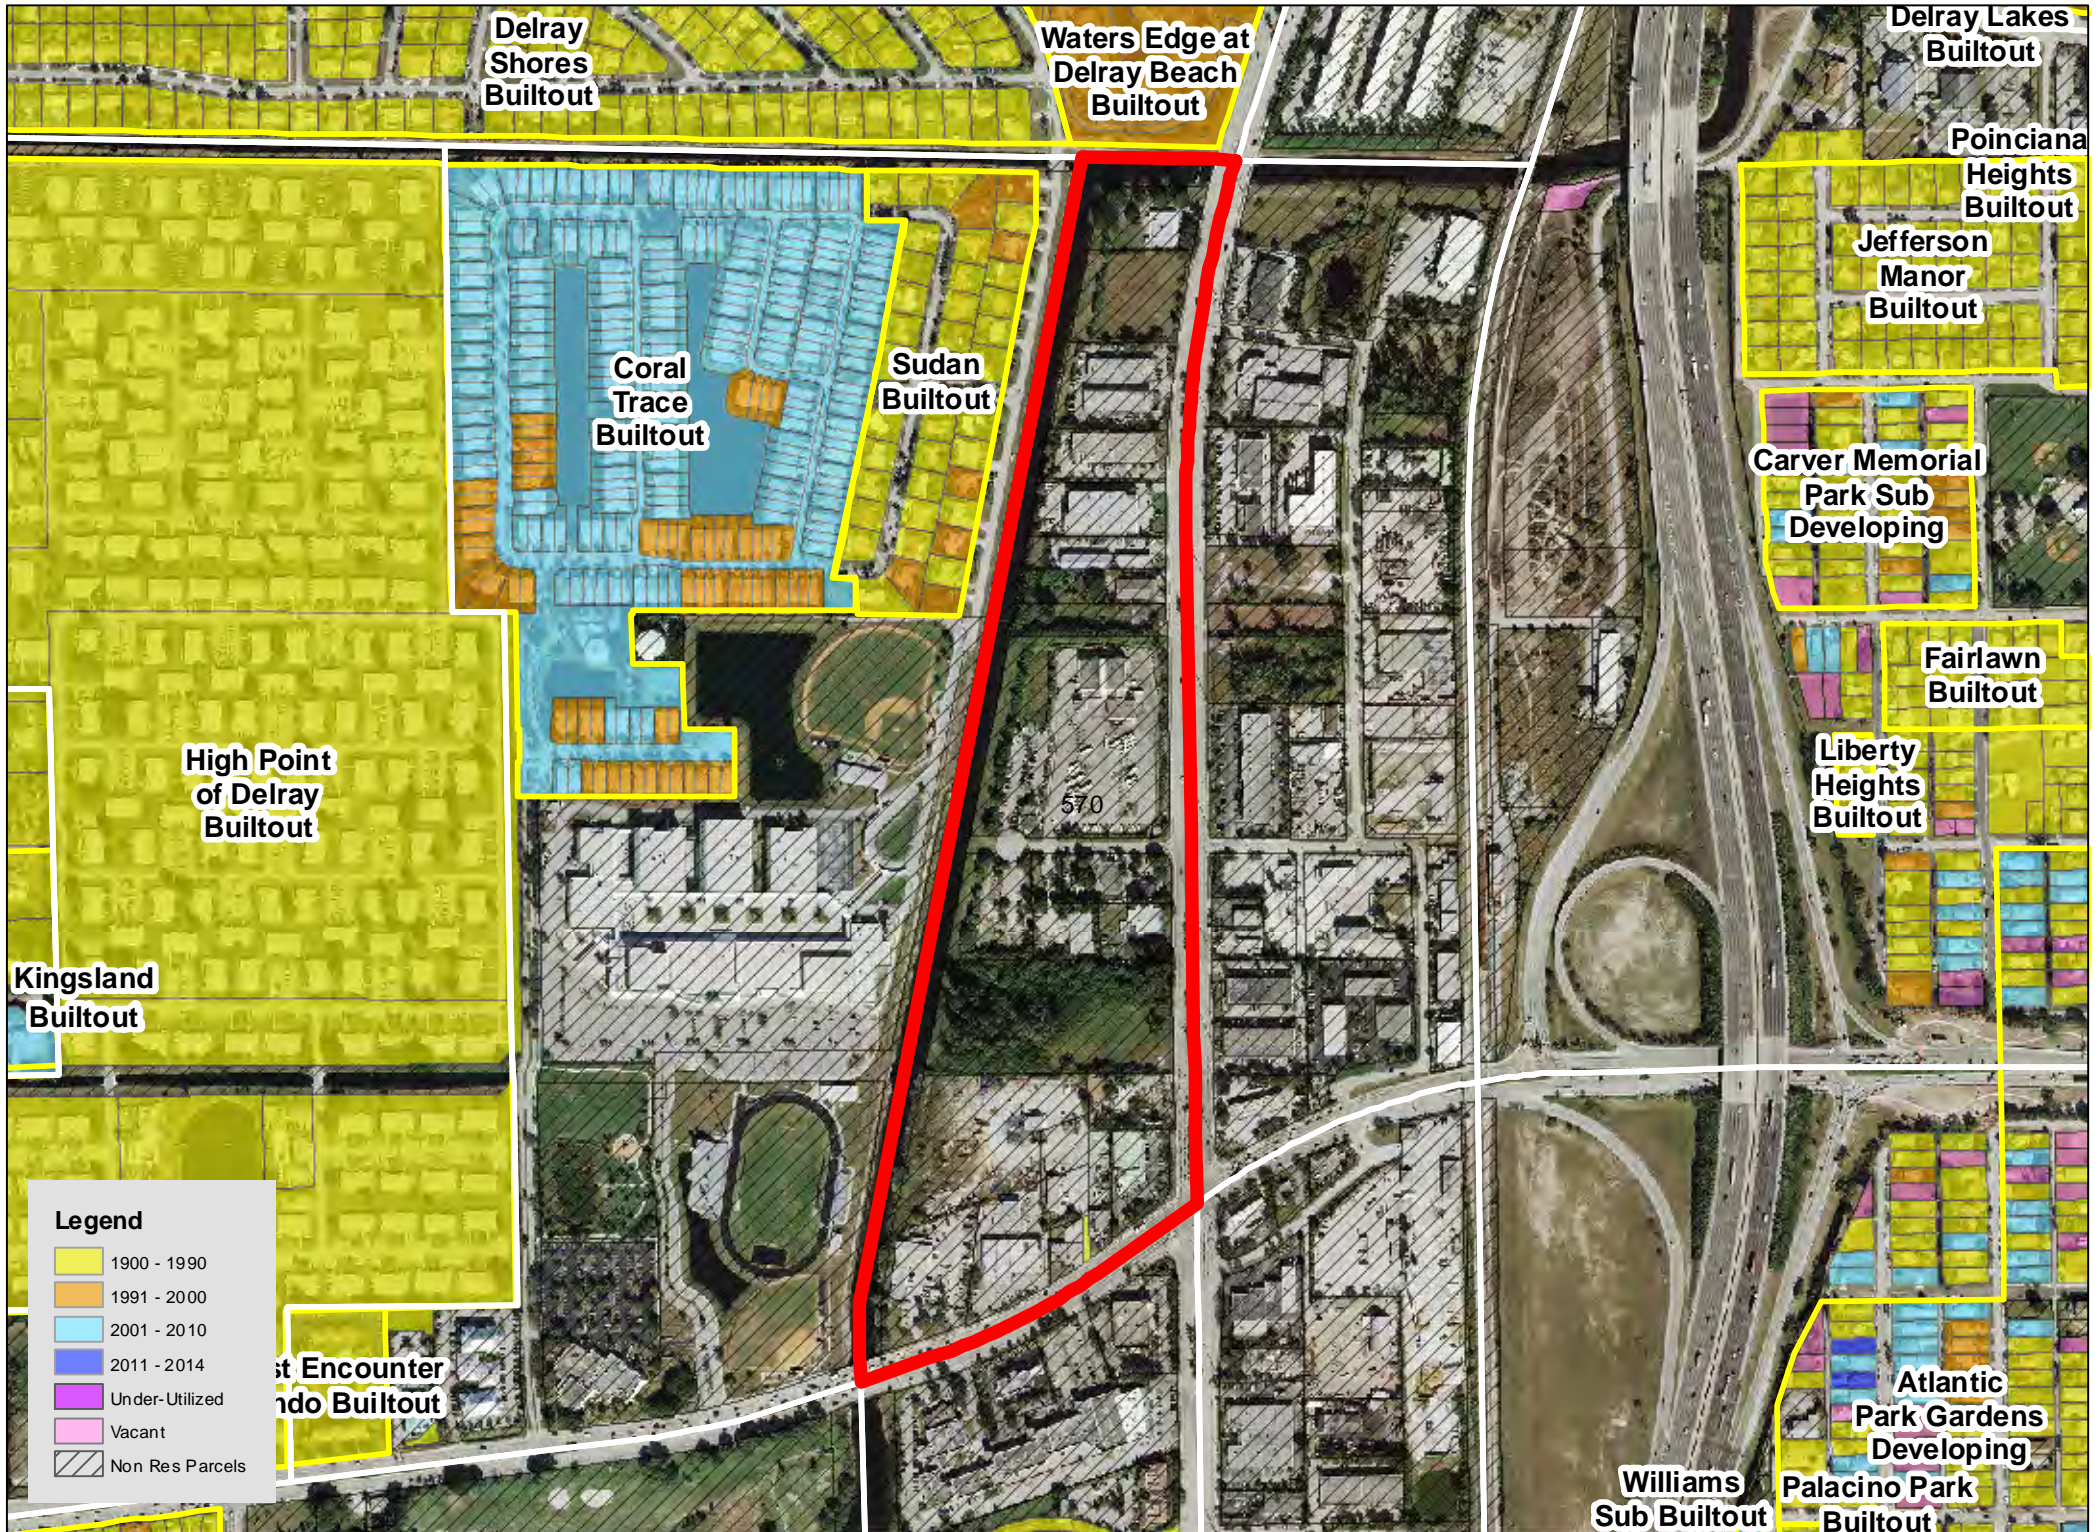

Legend

| | |
|------------|-----------------|
| Yellow | 1900 - 1990 |
| Orange | 1991 - 2000 |
| Light Blue | 2001 - 2010 |
| Dark Blue | 2011 - 2014 |
| Purple | Under-Utilized |
| Pink | Vacant |
| Hatched | Non Res Parcels |

TAZ 594

Patch Reef
Estates
Builtout

Millpond Timbercreek
Builtout

Legend

- 1900 - 1990
- 1991 - 2000
- 2001 - 2010
- 2011 - 2014
- Under-Utilized
- Vacant
- Non Res Parcels

Boca Raton
Bath & Tennis
Club Builtout

TAZ 640

TAZ 651

Boca Raton
Square
Buitout

TAZ 718

TAZ 744

TAZ 746

TAZ 747

TAZ 750