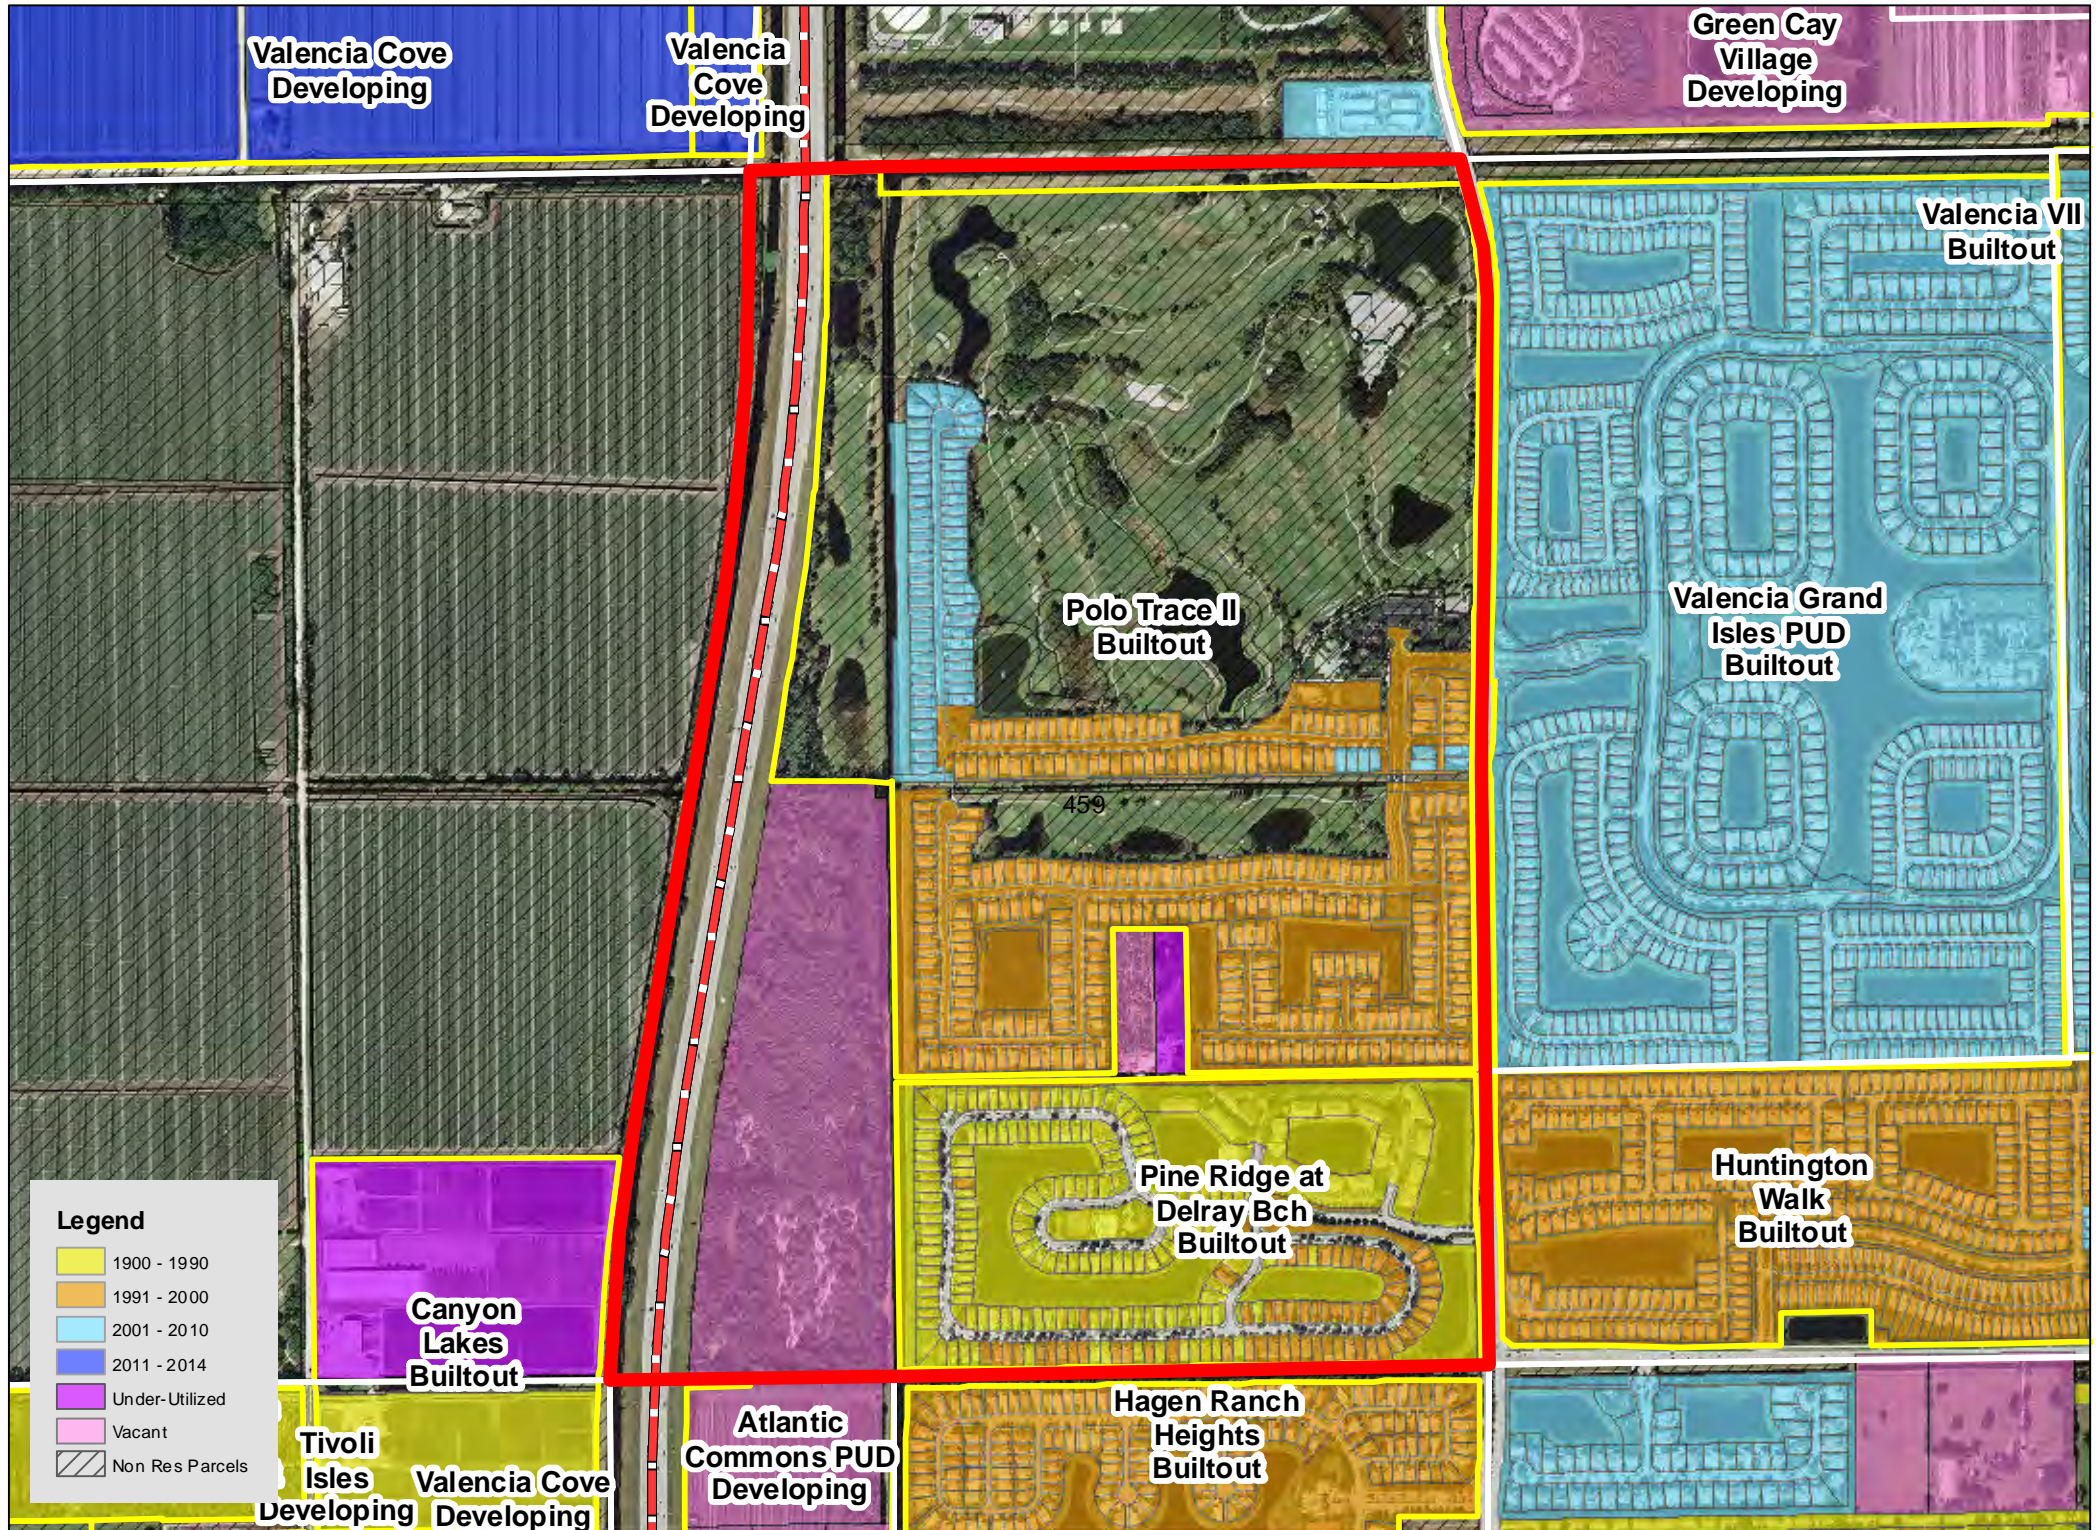

TAZ 402

TAZ 403

TAZ 407

TAZ 416

TAZ 453

TAZ 455

TAZ 480

TAZ 485

Legend

| | |
|------------|-----------------|
| Yellow | 1900 - 1990 |
| Orange | 1991 - 2000 |
| Light Blue | 2001 - 2010 |
| Dark Blue | 2011 - 2014 |
| Purple | Under-Utilized |
| Pink | Vacant |
| Hatched | Non Res Parcels |

TAZ 594

Patch Reef
Estates
Builtout

Millpond Timbercreek
Builtout

Legend

- 1900 - 1990
- 1991 - 2000
- 2001 - 2010
- 2011 - 2014
- Under-Utilized
- Vacant
- Non Res Parcels

Boca Raton
Bath & Tennis
Club Builtout

TAZ 640

TAZ 651

Boca Raton
Square
Buitout

TAZ 718

TAZ 744

TAZ 746

TAZ 747

TAZ 750