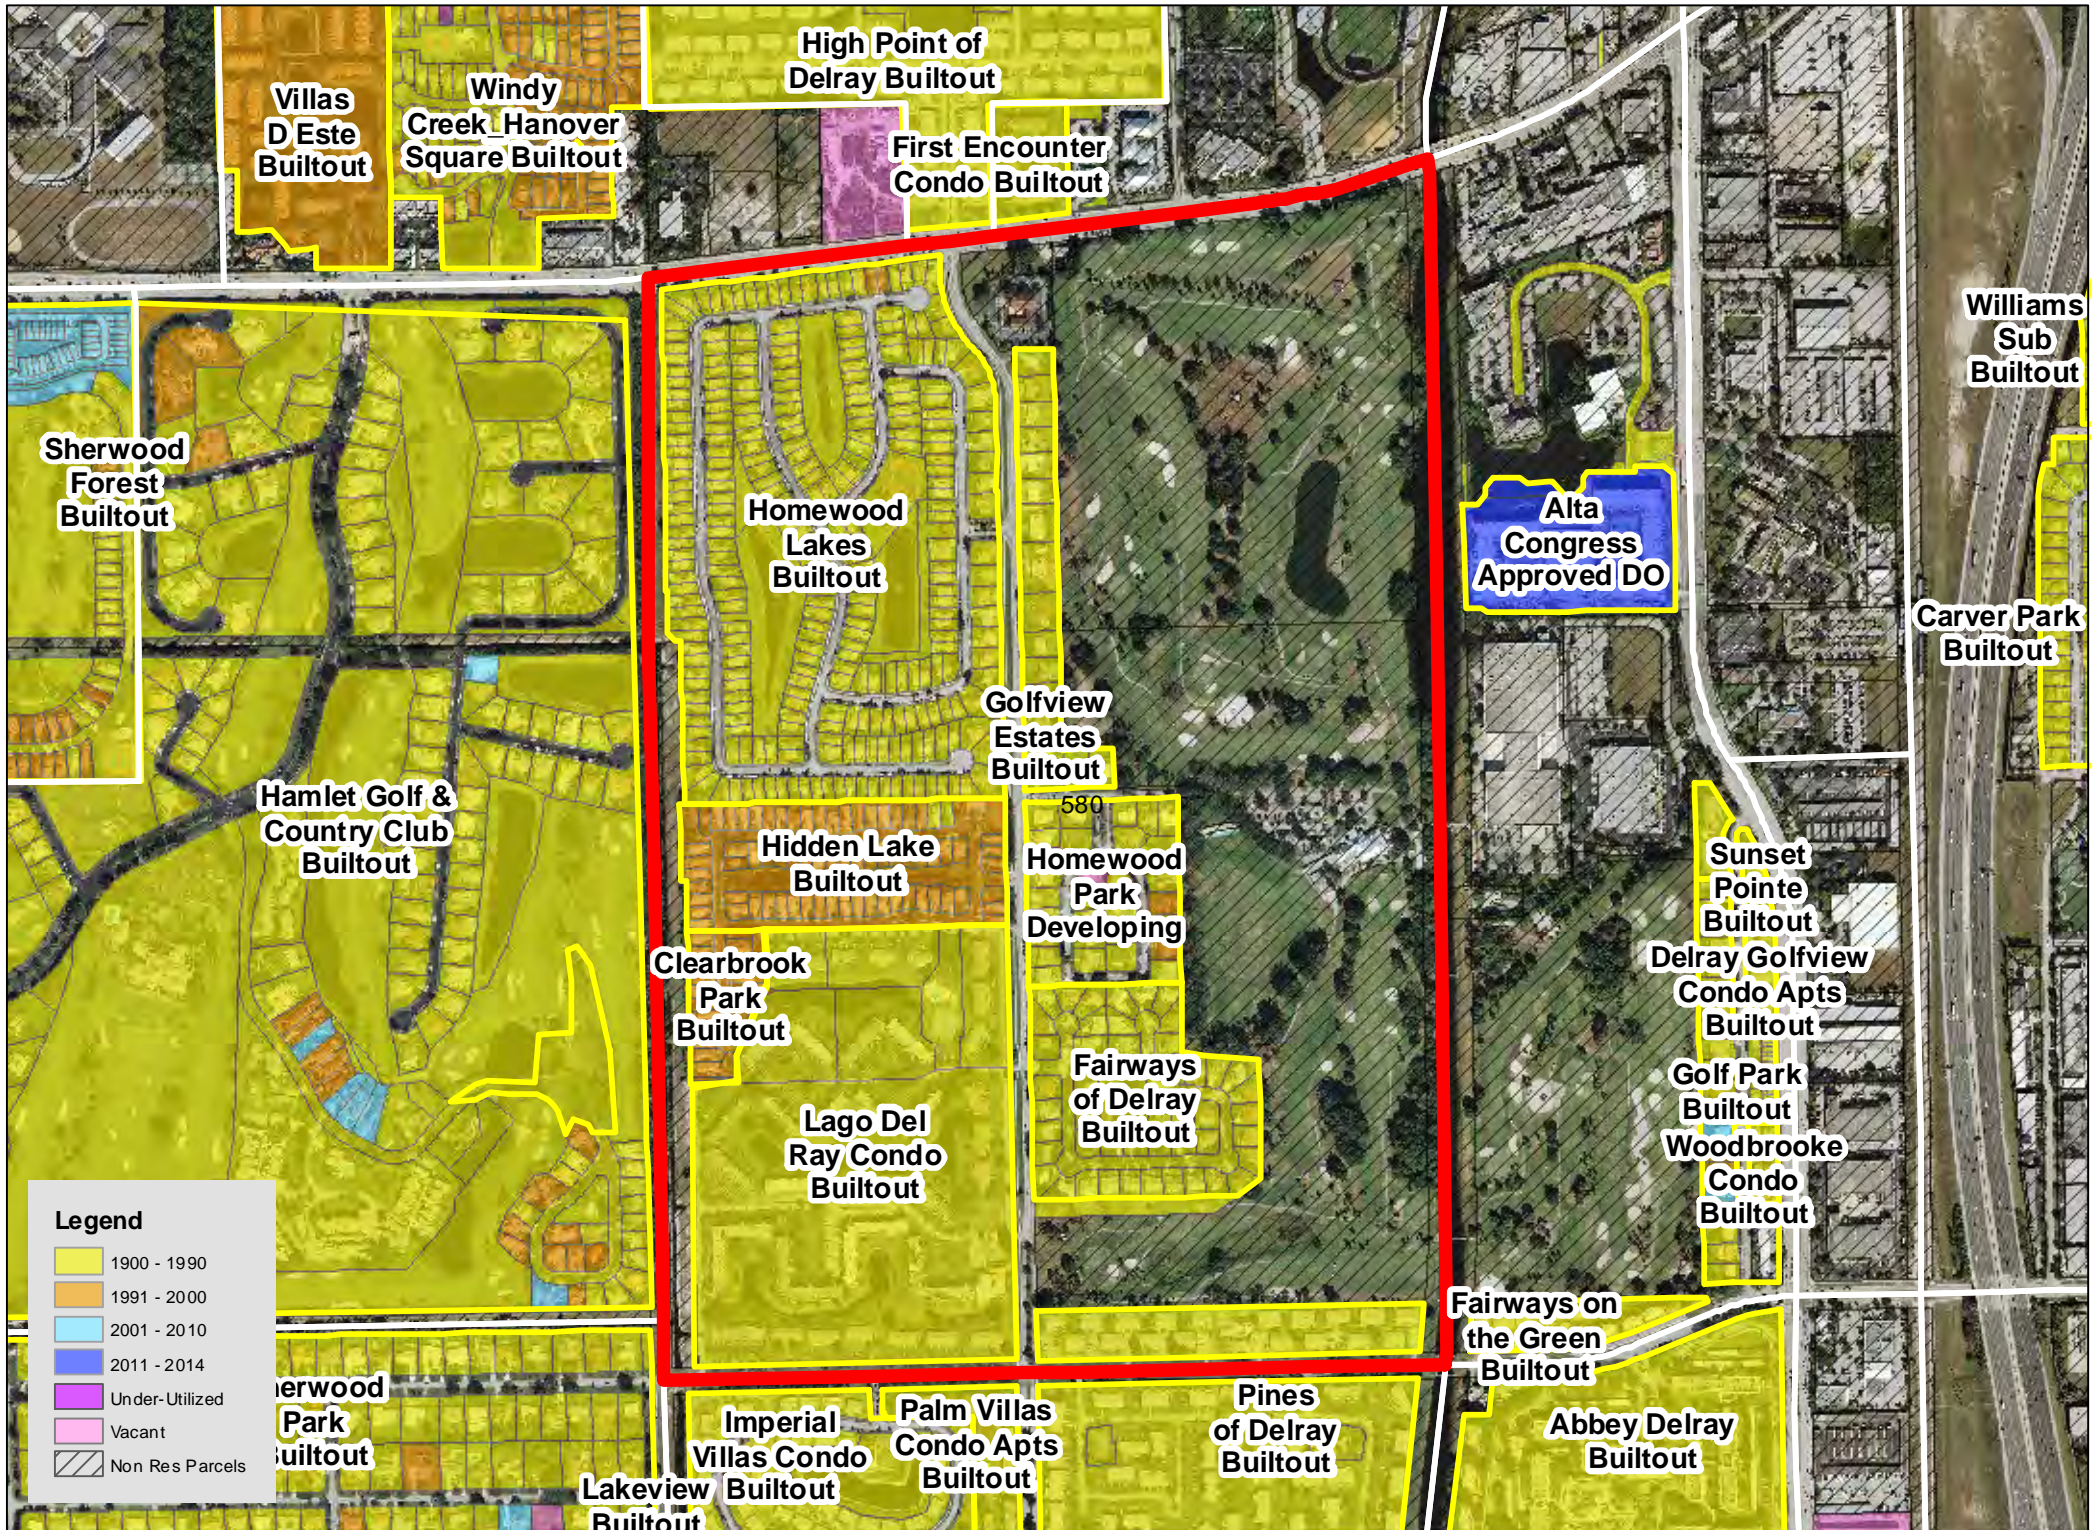

Legend

| | |
|------------|-----------------|
| Yellow | 1900 - 1990 |
| Orange | 1991 - 2000 |
| Light Blue | 2001 - 2010 |
| Dark Blue | 2011 - 2014 |
| Purple | Under-Utilized |
| Pink | Vacant |
| Hatched | Non Res Parcels |

TAZ 594

Patch Reef
Estates
Builtout

Millpond Timbercreek
Builtout

Legend

- 1900 - 1990
- 1991 - 2000
- 2001 - 2010
- 2011 - 2014
- Under-Utilized
- Vacant
- Non Res Parcels

Boca Raton
Bath & Tennis
Club Builtout

TAZ 640

TAZ 651

Boca Raton
Square
Buitout

TAZ 718

TAZ 744

TAZ 746

TAZ 747

TAZ 750