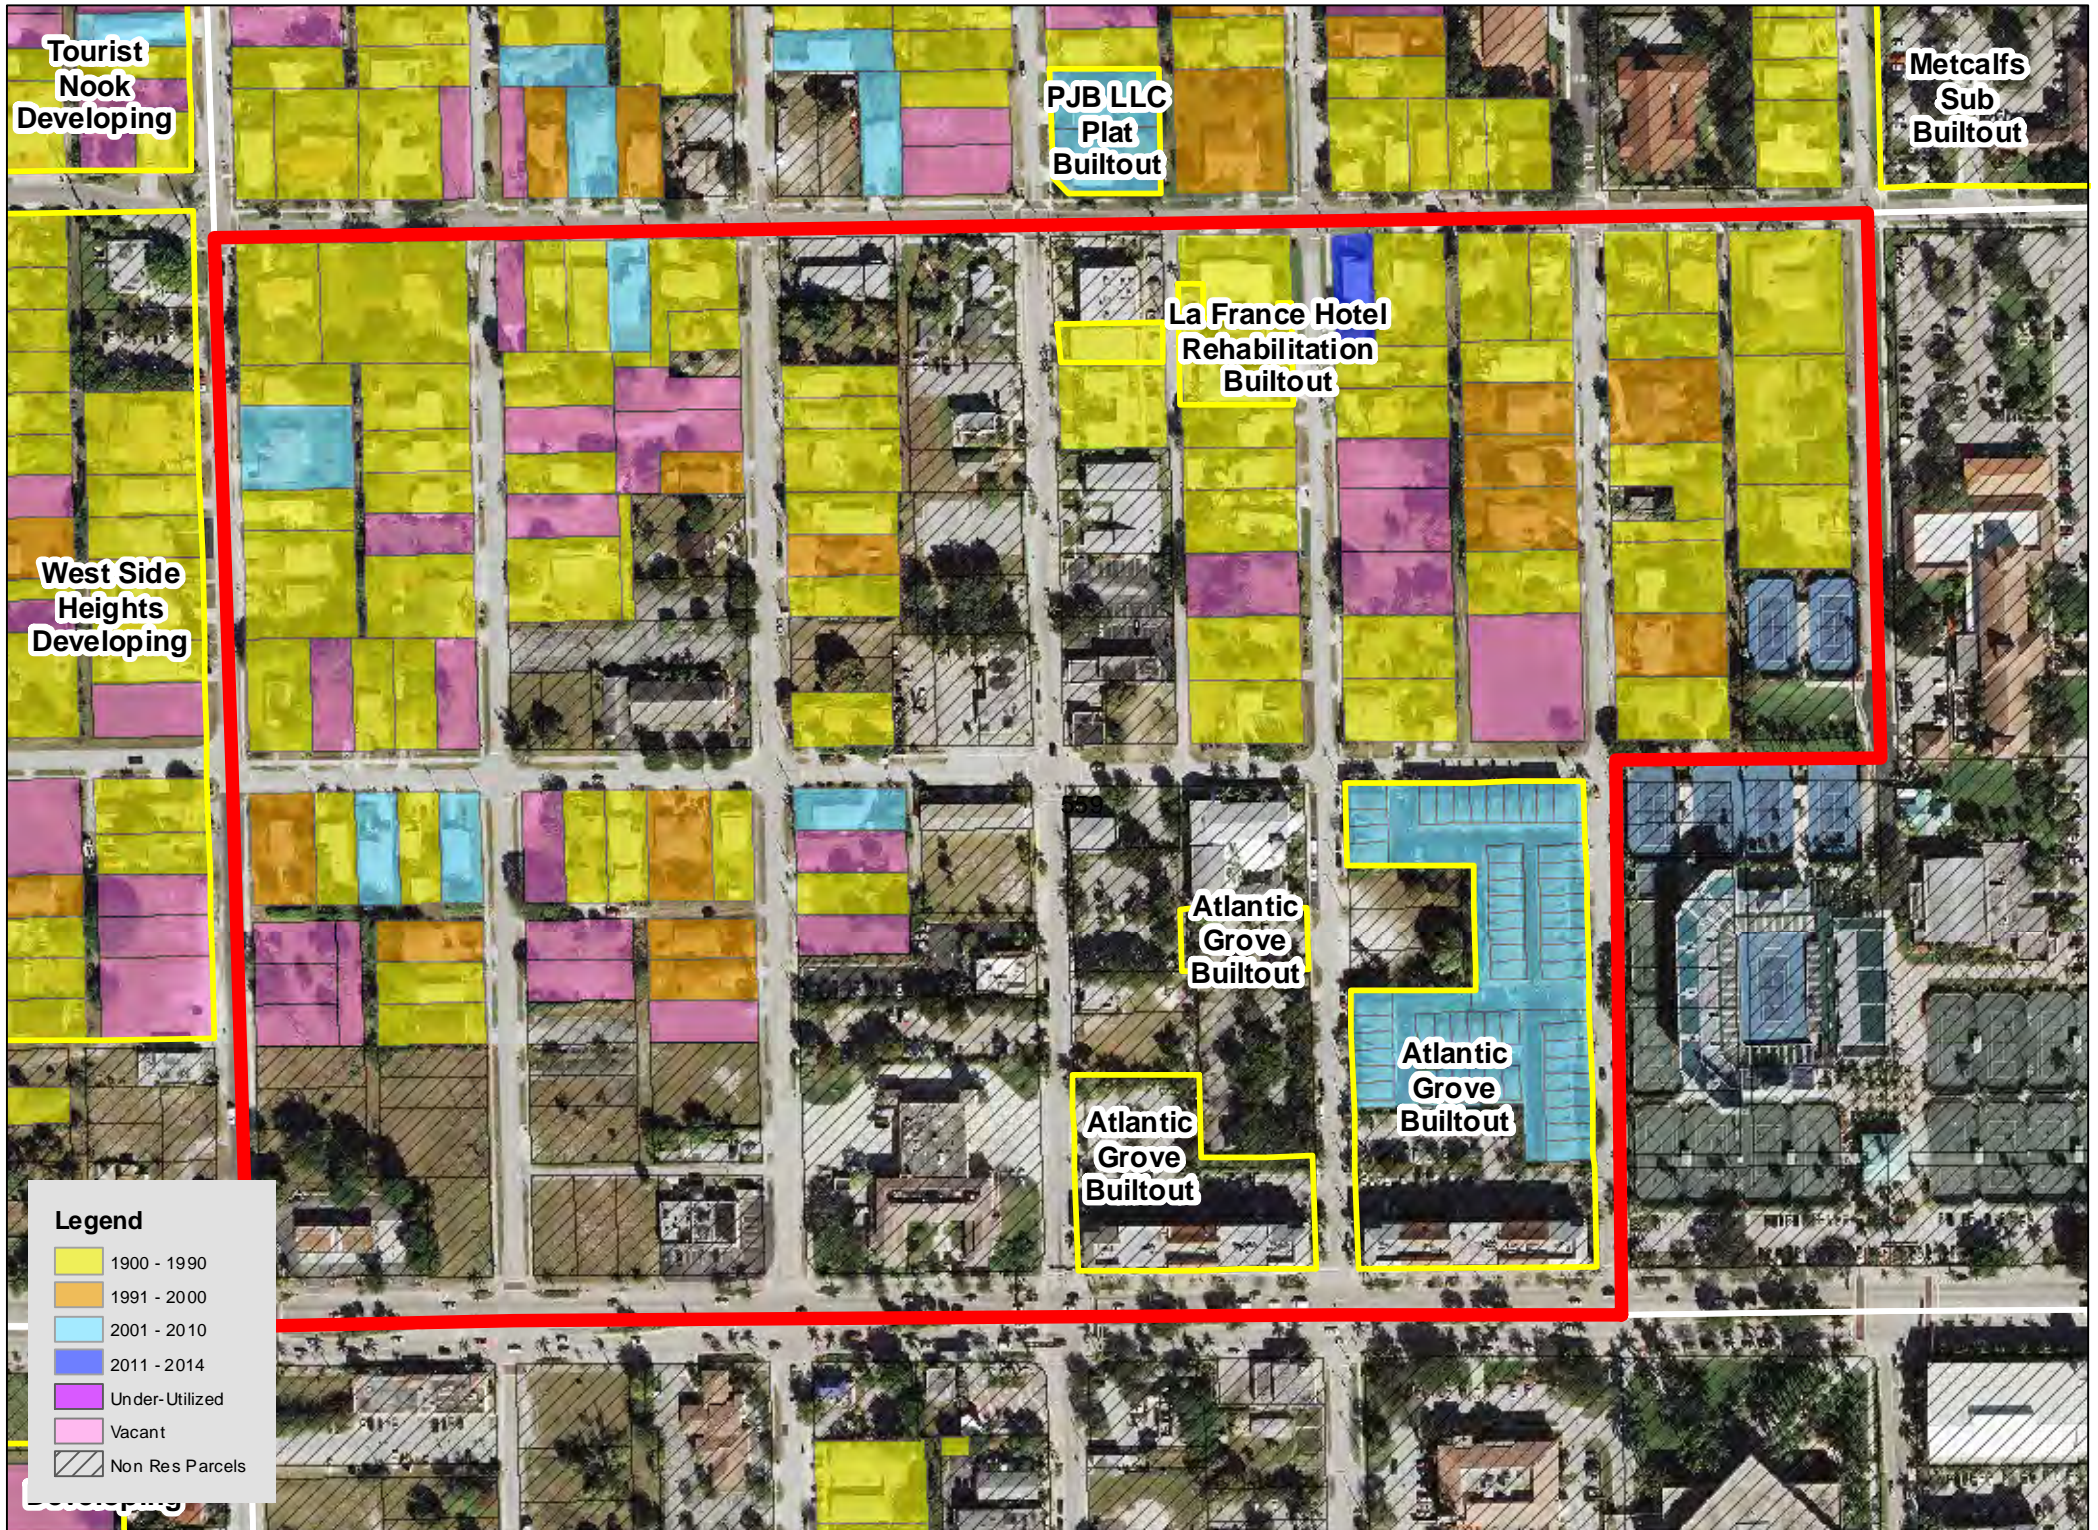

Legend

| | |
|------------|-----------------|
| Yellow | 1900 - 1990 |
| Orange | 1991 - 2000 |
| Light Blue | 2001 - 2010 |
| Dark Blue | 2011 - 2014 |
| Purple | Under-Utilized |
| Pink | Vacant |
| Hatched | Non Res Parcels |

TAZ 594

Patch Reef
Estates
Builtout

Millpond Timbercreek
Builtout

Legend

- 1900 - 1990
- 1991 - 2000
- 2001 - 2010
- 2011 - 2014
- Under-Utilized
- Vacant
- Non Res Parcels

Boca Raton
Bath & Tennis
Club Builtout

TAZ 640

TAZ 651

Boca Raton
Square
Buitout

TAZ 718

TAZ 744

TAZ 746

TAZ 747

TAZ 750