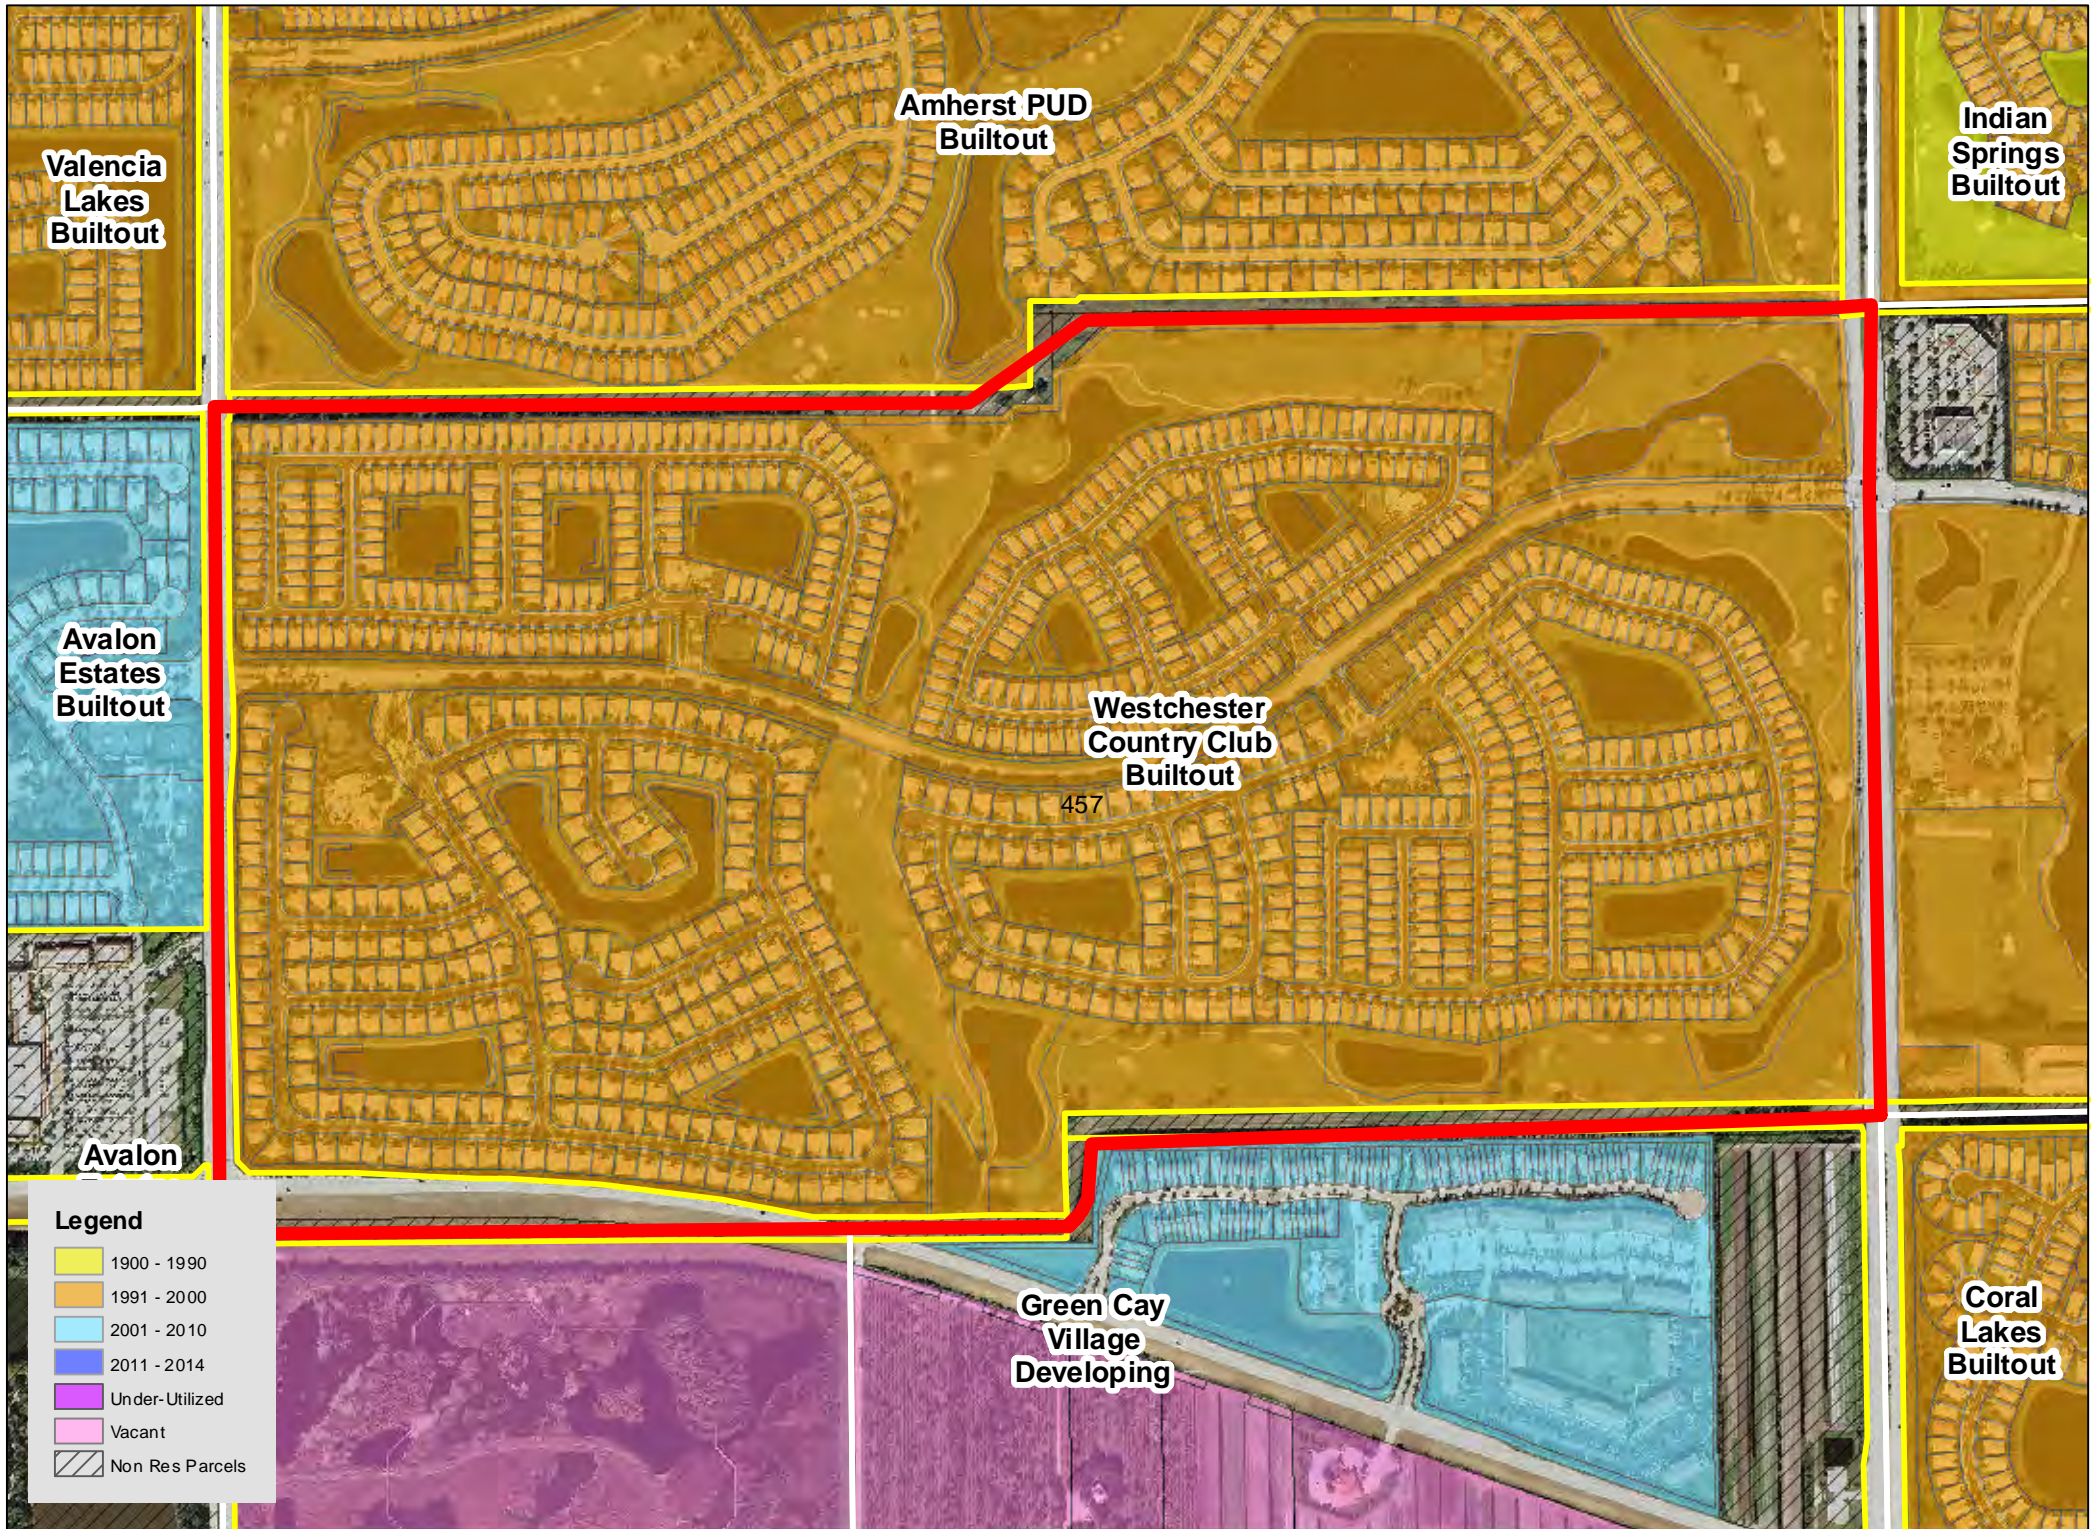

TAZ 402

TAZ 403

TAZ 407

TAZ 416

TAZ 453

TAZ 455

TAZ 480

TAZ 485

Legend

| | |
|------------|-----------------|
| Yellow | 1900 - 1990 |
| Orange | 1991 - 2000 |
| Light Blue | 2001 - 2010 |
| Dark Blue | 2011 - 2014 |
| Purple | Under-Utilized |
| Pink | Vacant |
| Hatched | Non Res Parcels |

TAZ 594

Patch Reef
Estates
Builtout

Millpond Timbercreek
Builtout

Legend

- 1900 - 1990
- 1991 - 2000
- 2001 - 2010
- 2011 - 2014
- Under-Utilized
- Vacant
- Non Res Parcels

Boca Raton
Bath & Tennis
Club Builtout

TAZ 640

TAZ 651

Boca Raton
Square
Buitout

TAZ 718

TAZ 744

TAZ 746

TAZ 747

TAZ 750