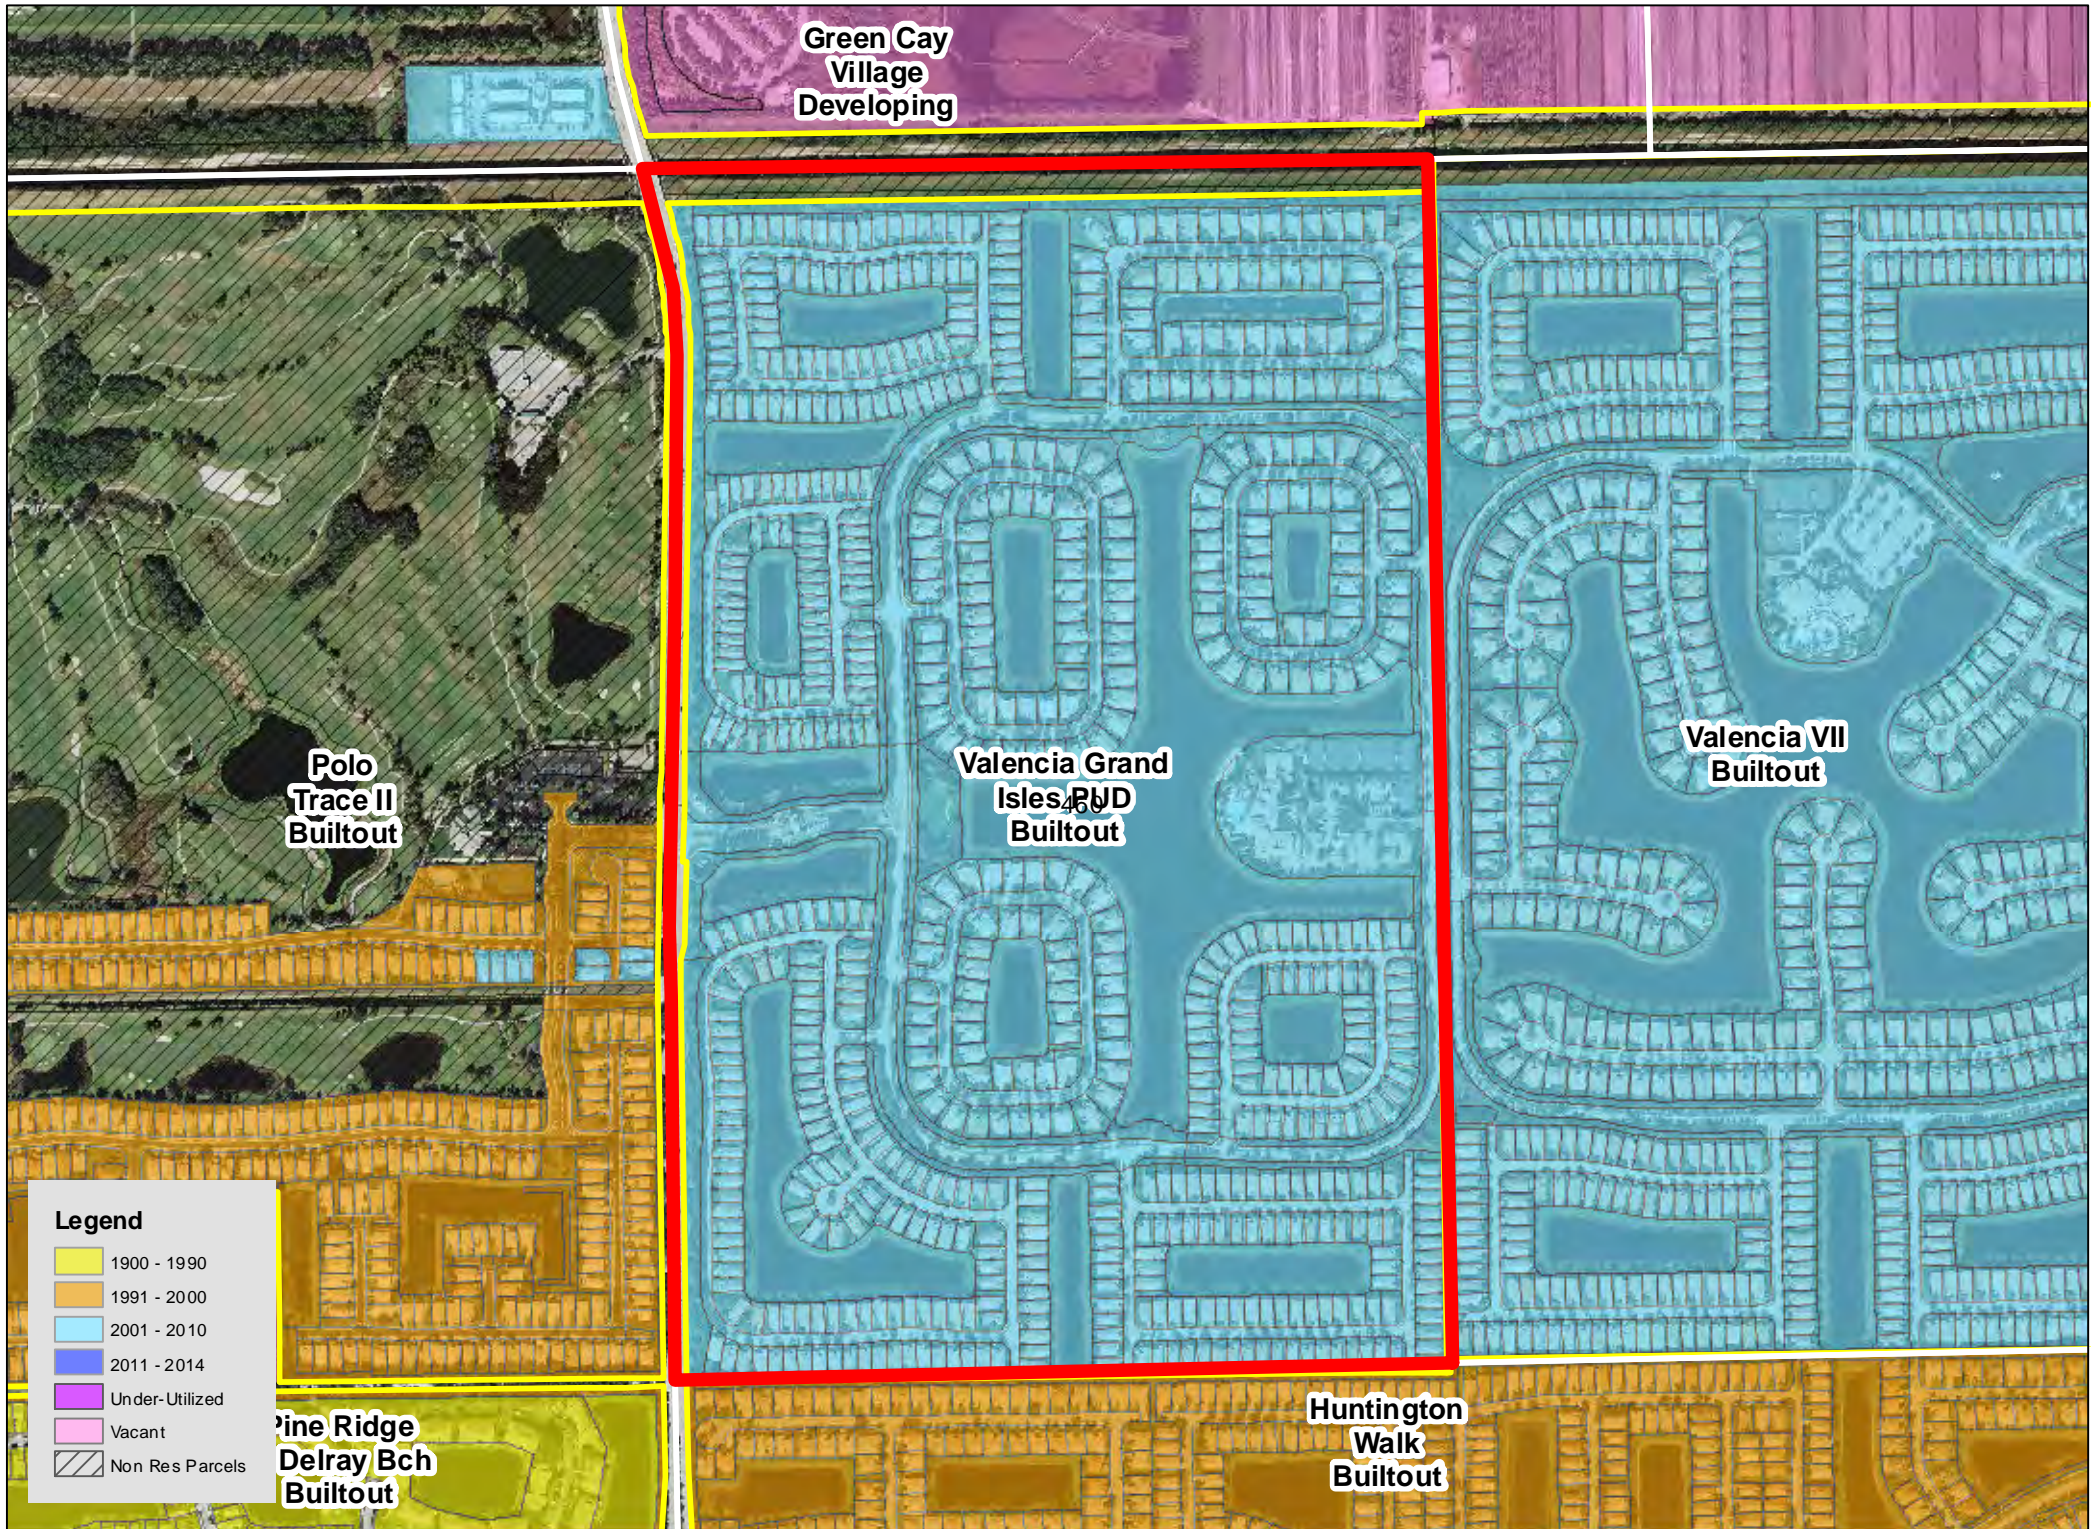

TAZ 402

TAZ 403

TAZ 407

TAZ 416

TAZ 453

TAZ 455

TAZ 480

TAZ 485

Legend

| | |
|------------|-----------------|
| Yellow | 1900 - 1990 |
| Orange | 1991 - 2000 |
| Light Blue | 2001 - 2010 |
| Dark Blue | 2011 - 2014 |
| Purple | Under-Utilized |
| Pink | Vacant |
| Hatched | Non Res Parcels |

TAZ 594

Patch Reef
Estates
Builtout

Millpond Timbercreek
Builtout

Legend

- 1900 - 1990
- 1991 - 2000
- 2001 - 2010
- 2011 - 2014
- Under-Utilized
- Vacant
- Non Res Parcels

Boca Raton
Bath & Tennis
Club Builtout

TAZ 640

TAZ 651

Boca Raton
Square
Buitout

TAZ 718

TAZ 744

TAZ 746

TAZ 747

TAZ 750