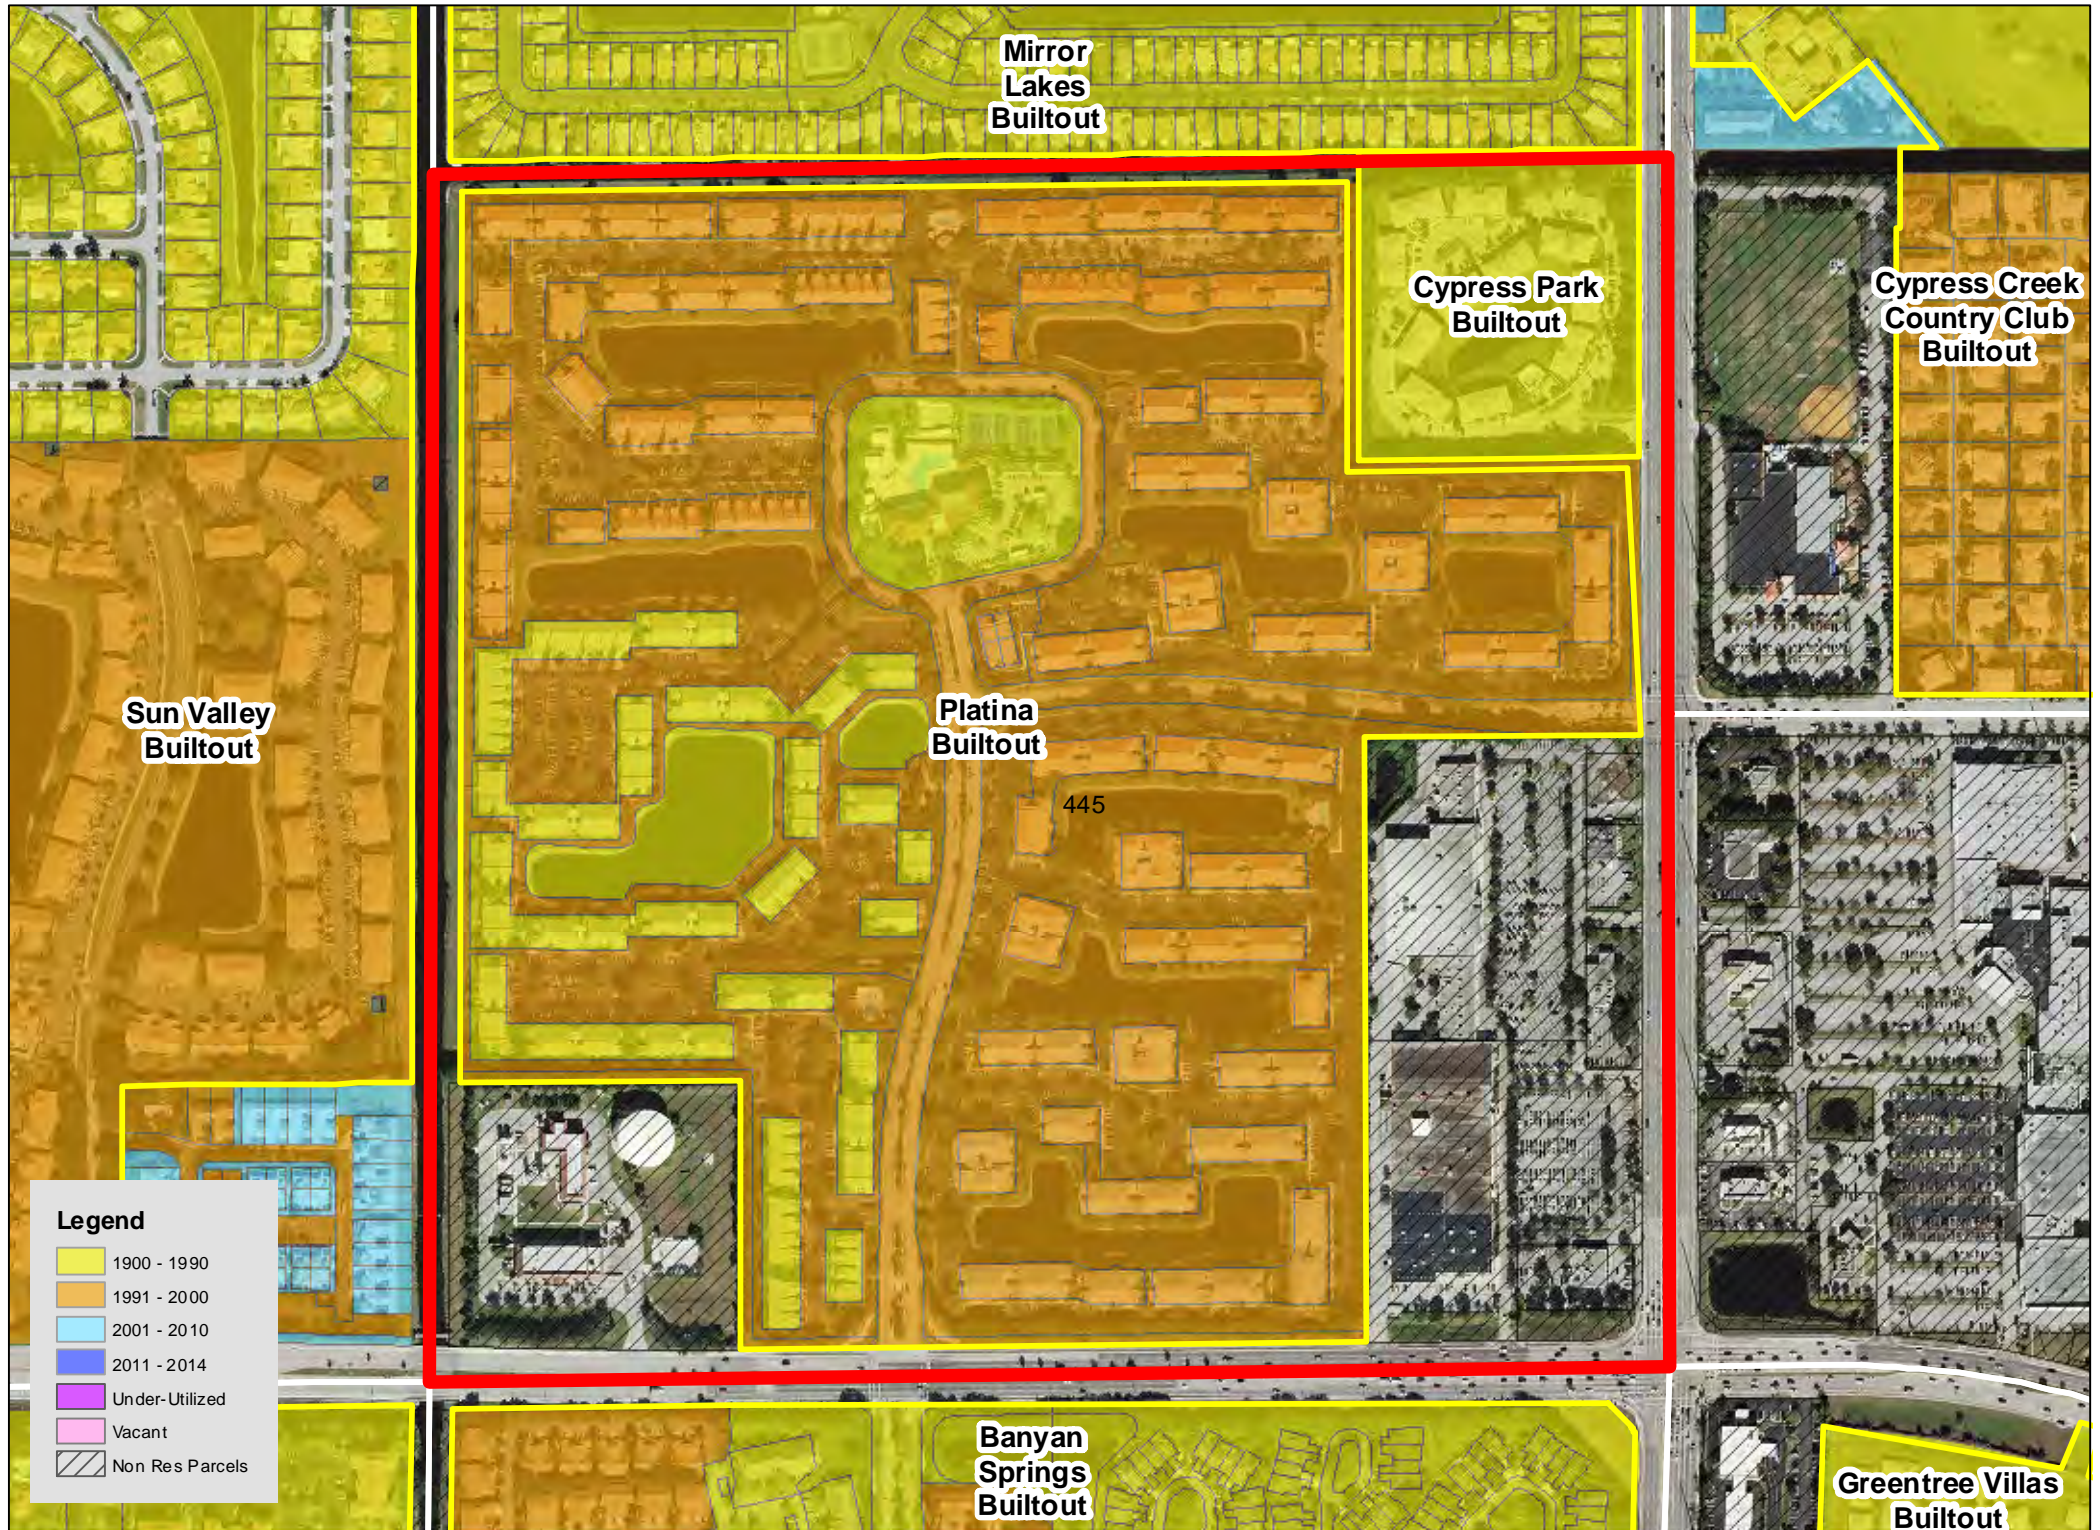

TAZ 402

TAZ 403

TAZ 407

TAZ 416

TAZ 453

TAZ 455

TAZ 480

TAZ 485

Legend

| | |
|------------|-----------------|
| Yellow | 1900 - 1990 |
| Orange | 1991 - 2000 |
| Light Blue | 2001 - 2010 |
| Dark Blue | 2011 - 2014 |
| Purple | Under-Utilized |
| Pink | Vacant |
| Hatched | Non Res Parcels |

TAZ 594

Patch Reef
Estates
Builtout

Millpond Timbercreek
Builtout

Legend

- 1900 - 1990
- 1991 - 2000
- 2001 - 2010
- 2011 - 2014
- Under-Utilized
- Vacant
- Non Res Parcels

Boca Raton
Bath & Tennis
Club Builtout

TAZ 640

TAZ 651

Boca Raton
Square
Buitout

TAZ 718

TAZ 744

TAZ 746

TAZ 747

TAZ 750