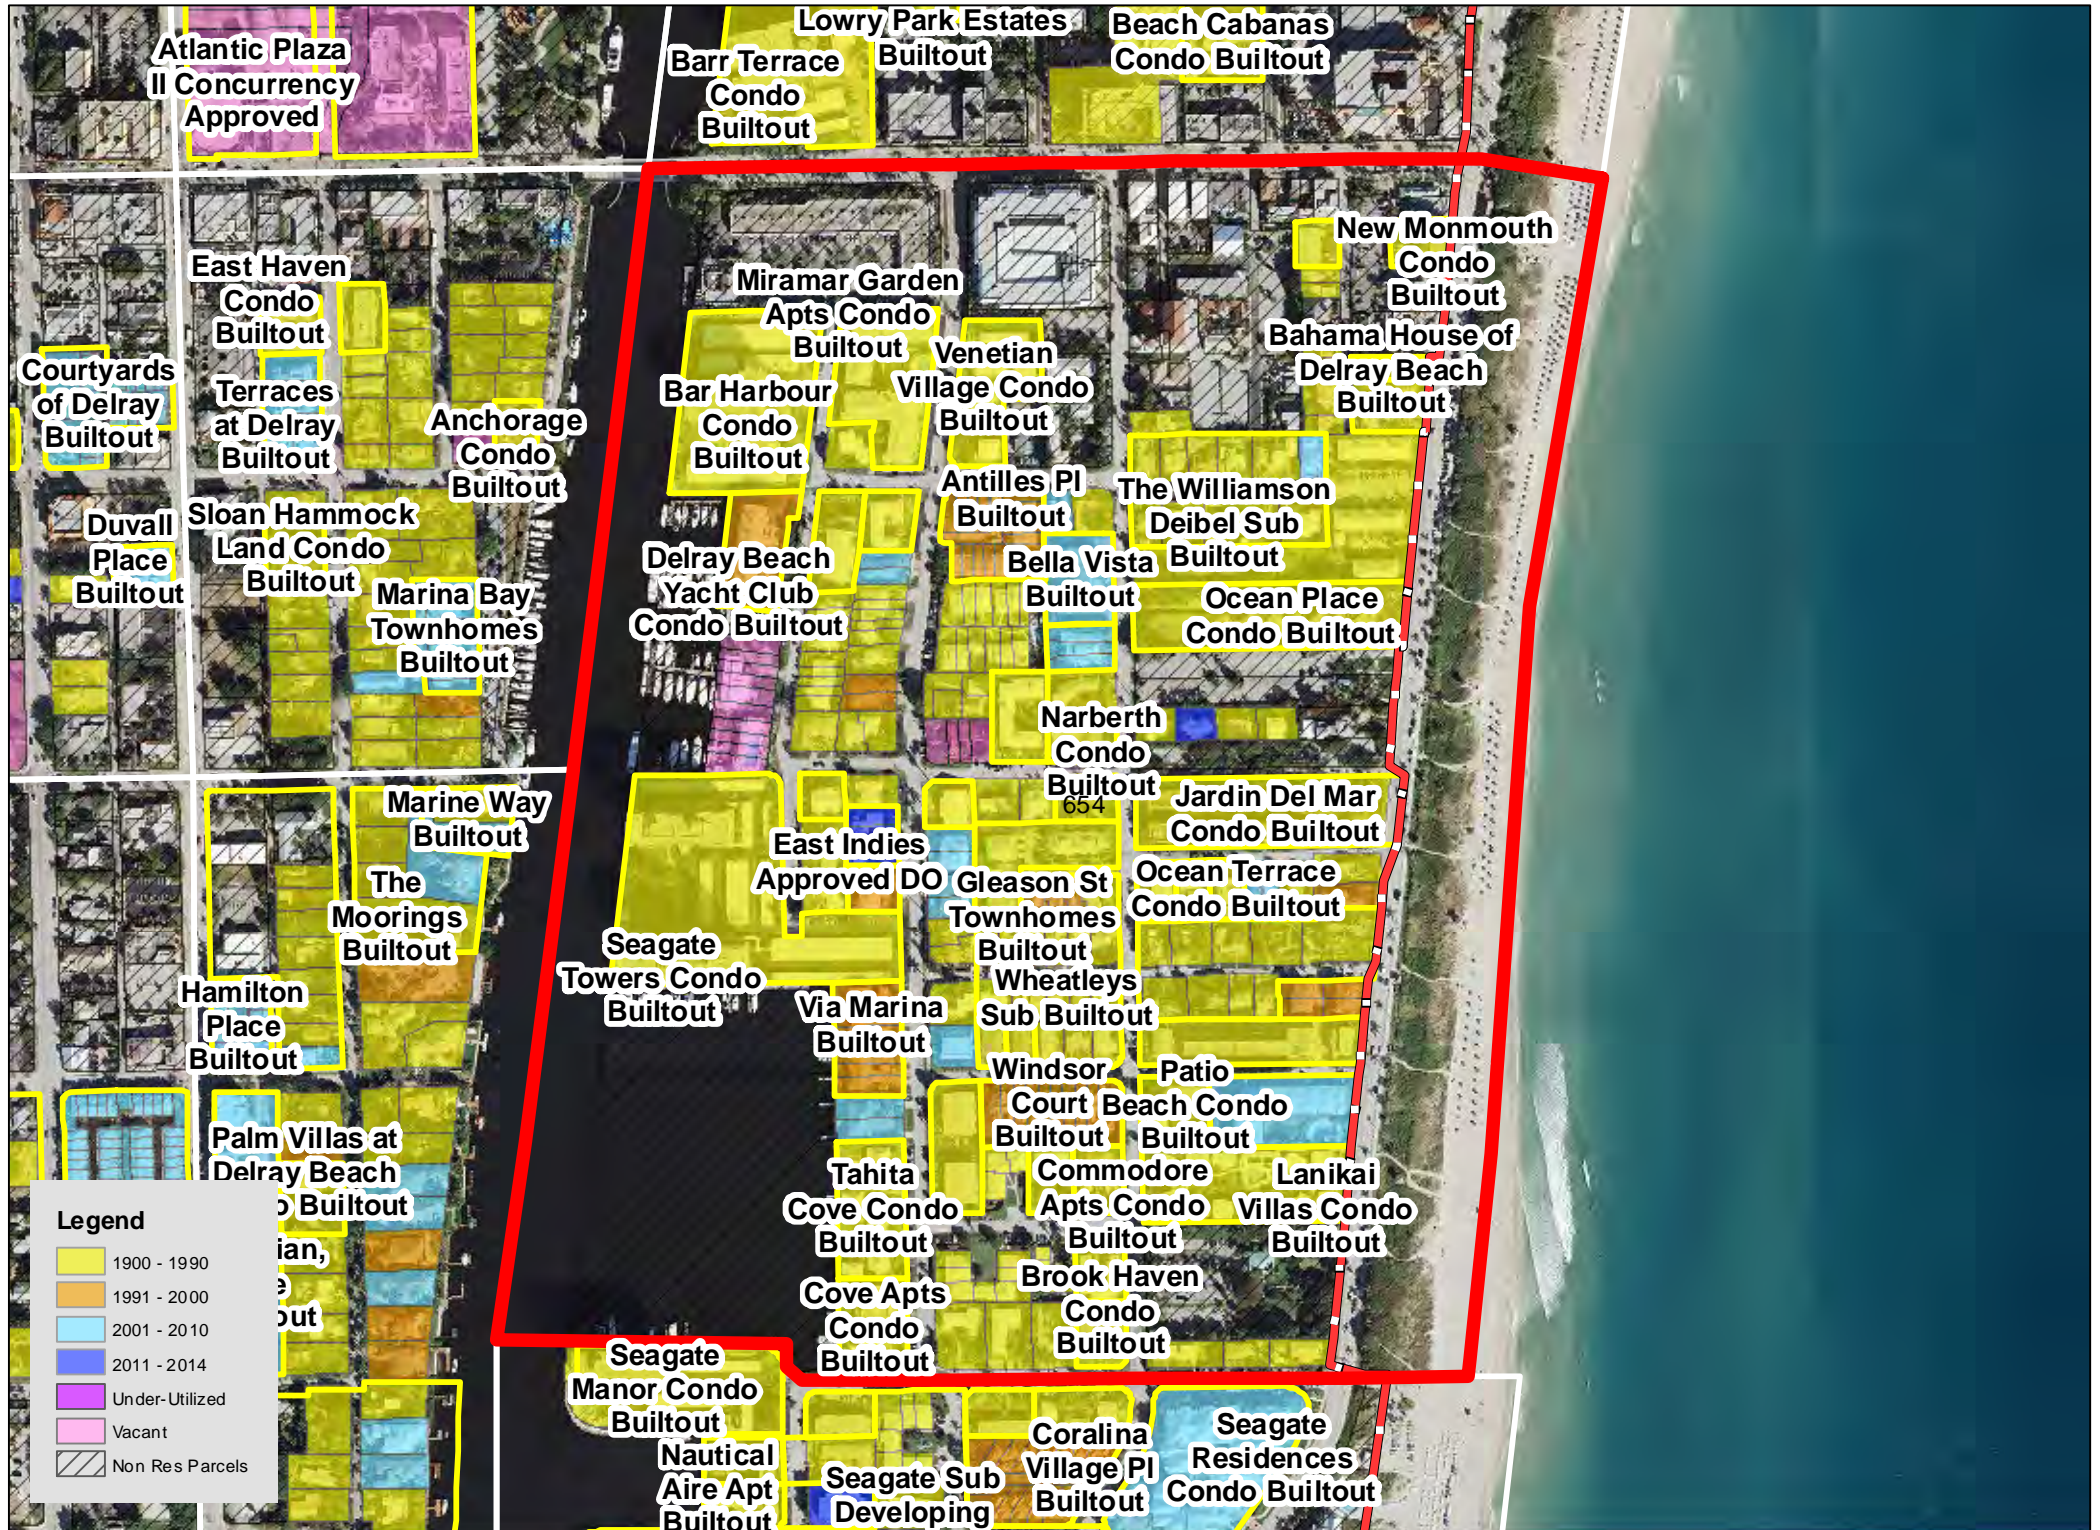

TAZ 594

Patch Reef
Estates
Builtout

Millpond Timbercreek
Builtout

Legend

- 1900 - 1990
- 1991 - 2000
- 2001 - 2010
- 2011 - 2014
- Under-Utilized
- Vacant
- Non Res Parcels

Boca Raton
Bath & Tennis
Club Builtout

TAZ 640

TAZ 651

Boca Raton
Square
Buitout

TAZ 718

TAZ 744

TAZ 746

TAZ 747

TAZ 750