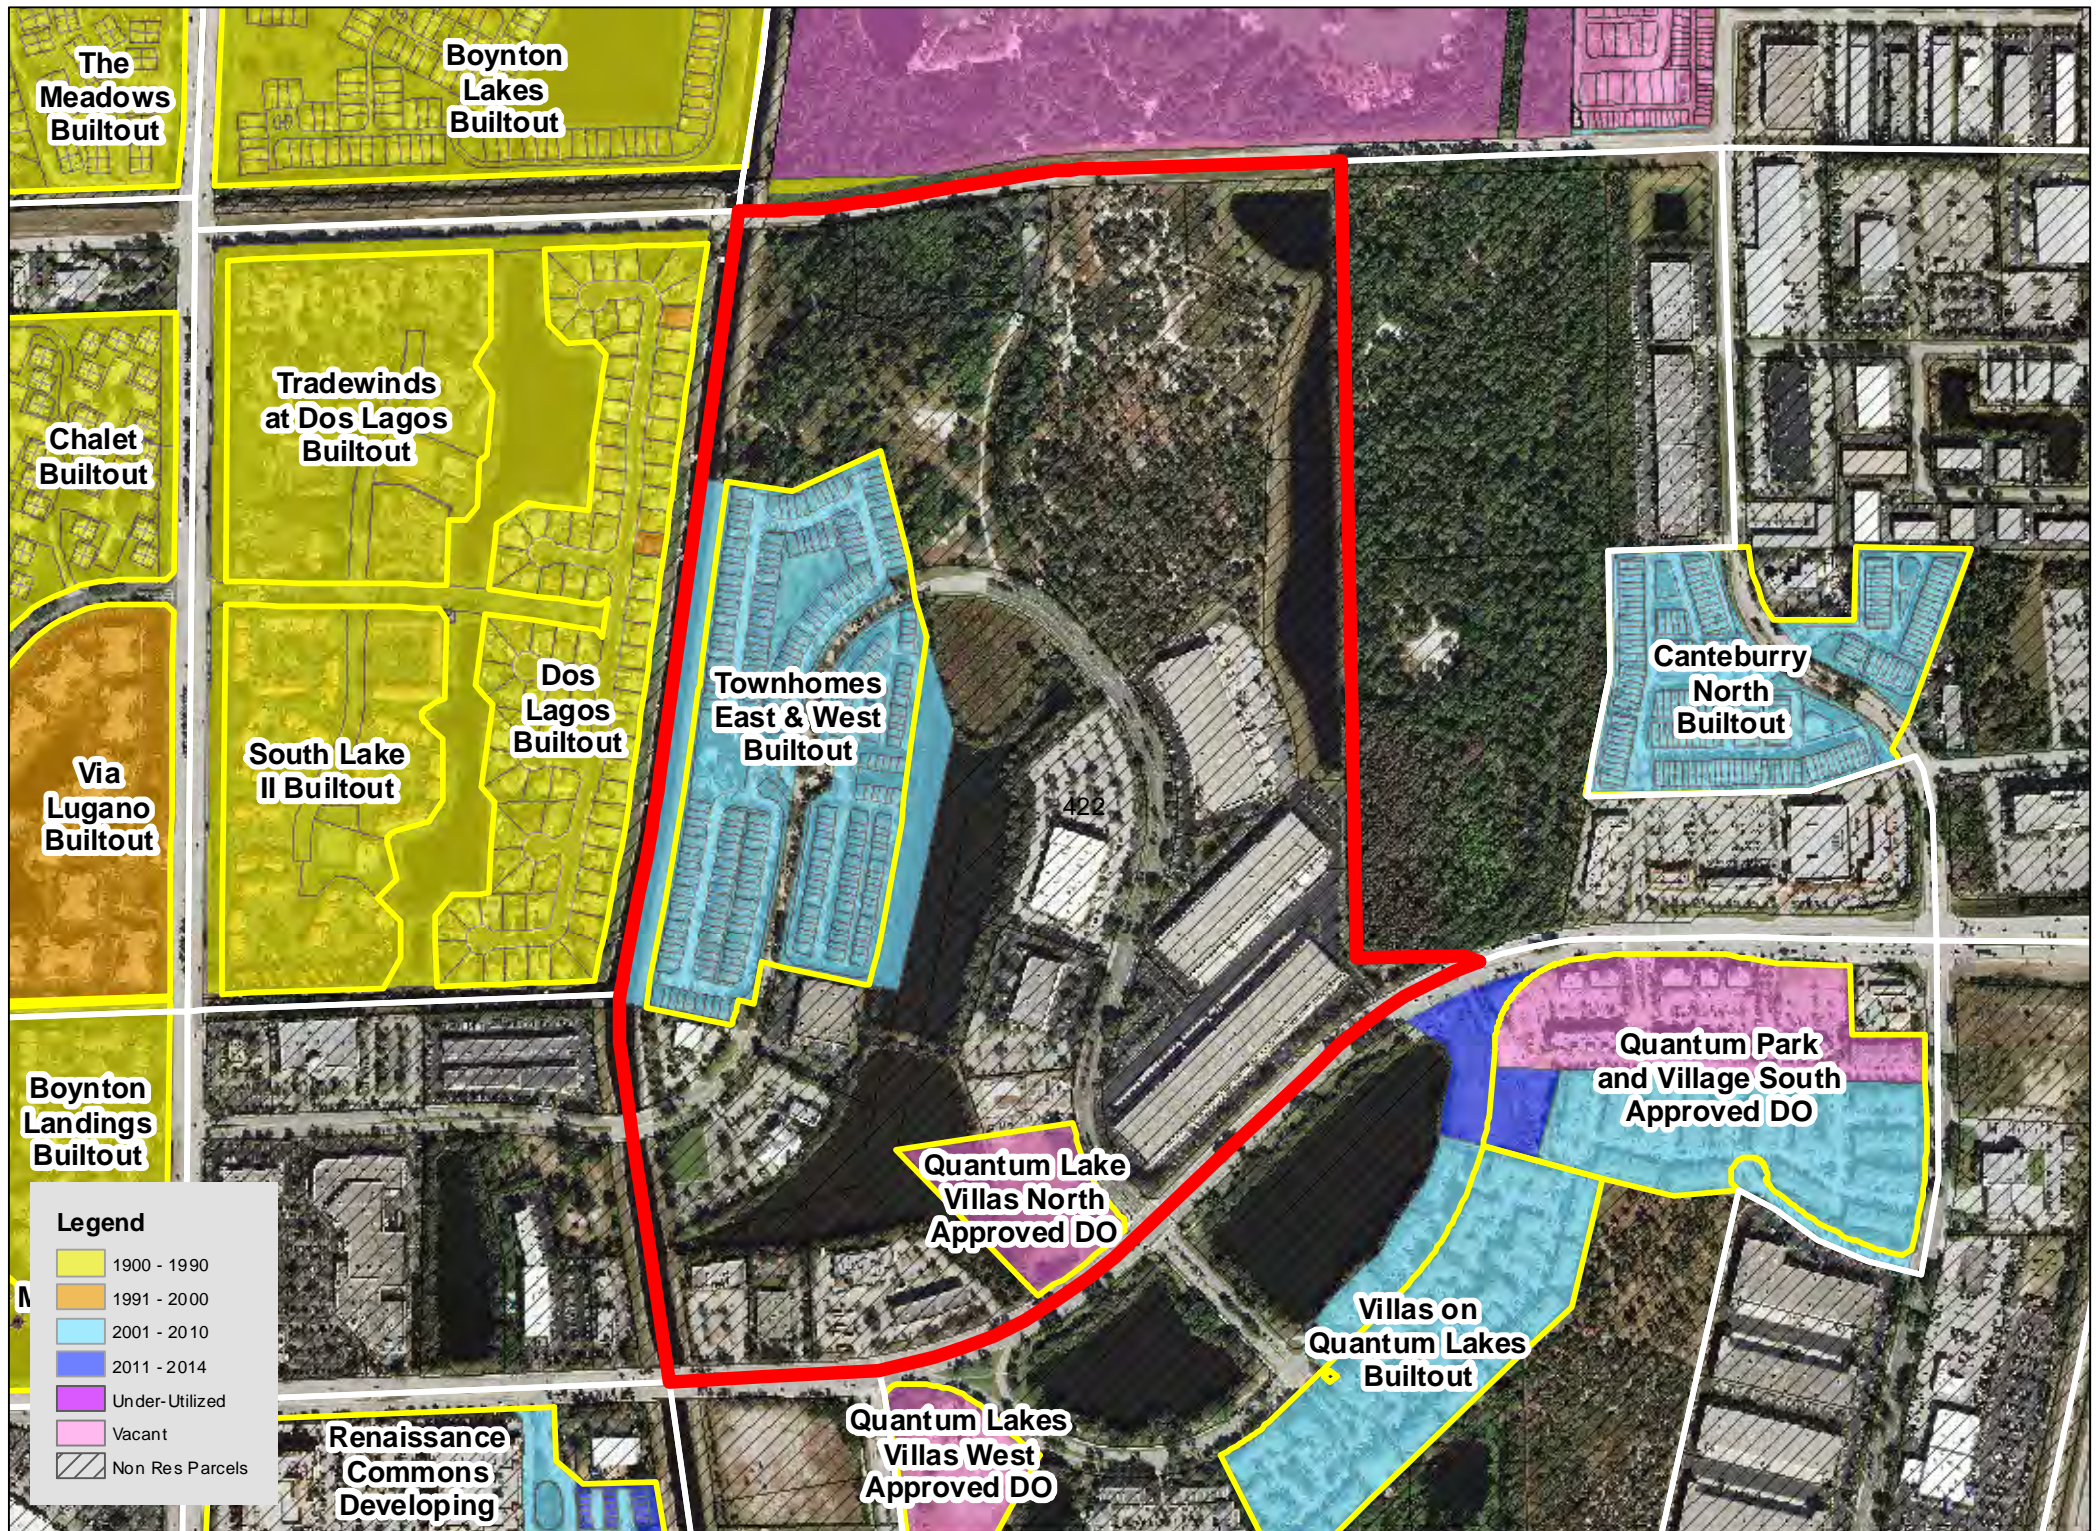

TAZ 402

TAZ 403

TAZ 407

TAZ 416

TAZ 453

TAZ 455

TAZ 480

TAZ 485

Legend

| | |
|------------|-----------------|
| Yellow | 1900 - 1990 |
| Orange | 1991 - 2000 |
| Light Blue | 2001 - 2010 |
| Dark Blue | 2011 - 2014 |
| Purple | Under-Utilized |
| Pink | Vacant |
| Hatched | Non Res Parcels |

TAZ 594

Patch Reef
Estates
Builtout

Millpond Timbercreek
Builtout

Legend

- 1900 - 1990
- 1991 - 2000
- 2001 - 2010
- 2011 - 2014
- Under-Utilized
- Vacant
- Non Res Parcels

Boca Raton
Bath & Tennis
Club Builtout

TAZ 640

TAZ 651

Boca Raton
Square
Buitout

TAZ 718

TAZ 744

TAZ 746

TAZ 747

TAZ 750