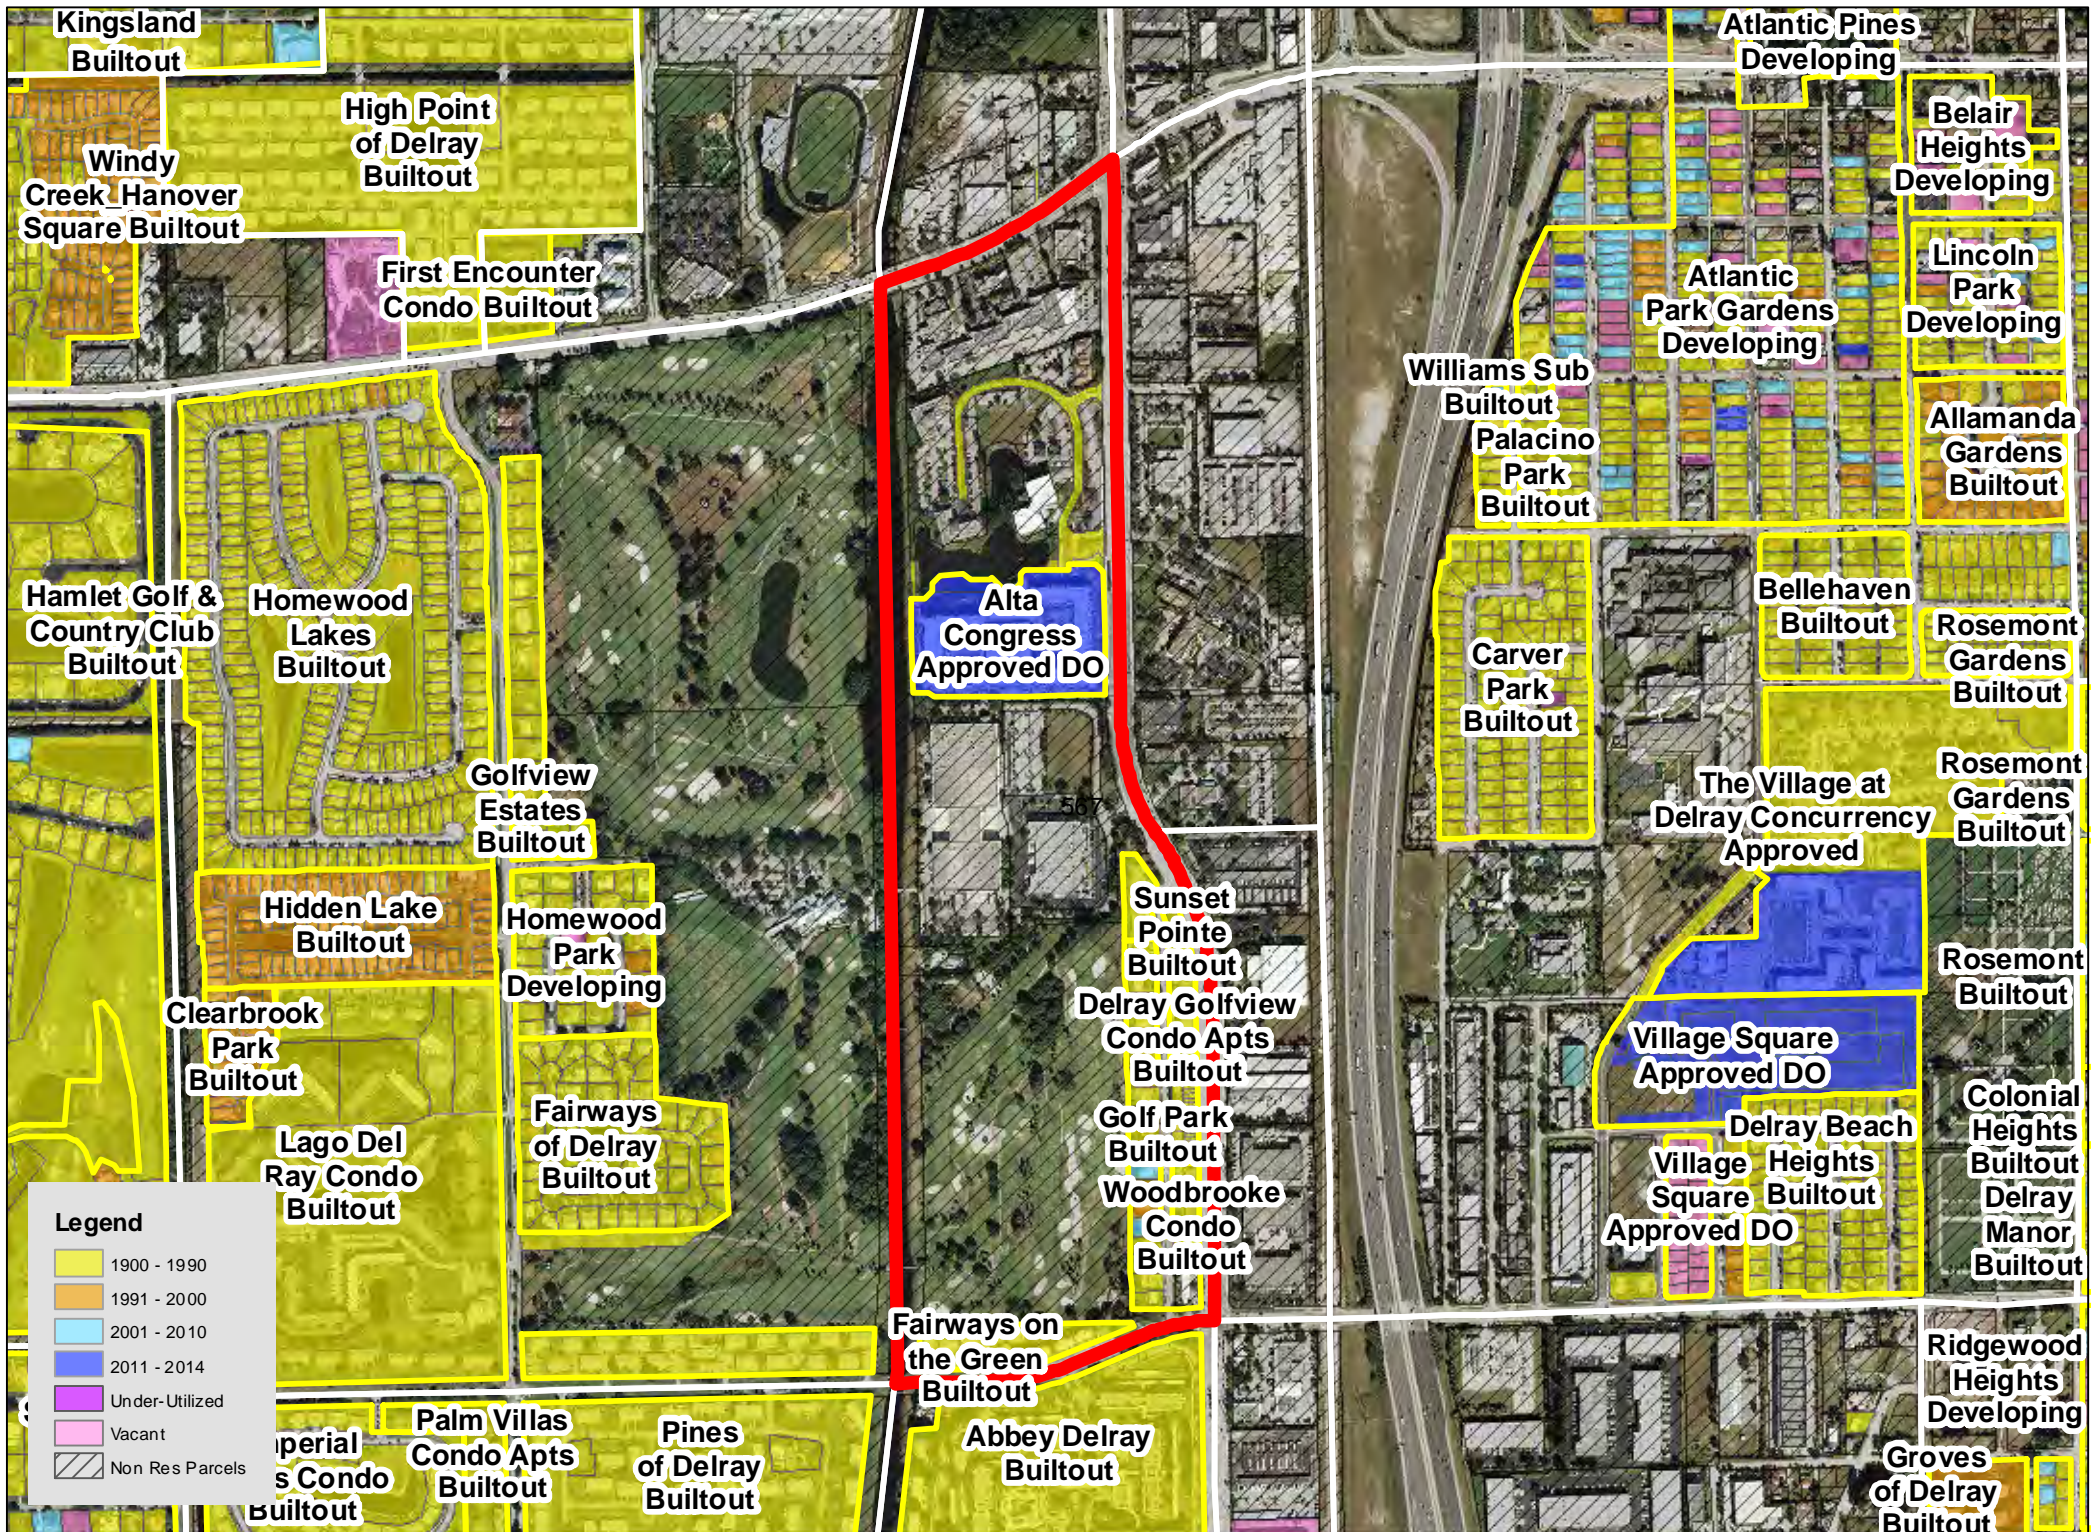

Legend

| | |
|------------|-----------------|
| Yellow | 1900 - 1990 |
| Orange | 1991 - 2000 |
| Light Blue | 2001 - 2010 |
| Dark Blue | 2011 - 2014 |
| Purple | Under-Utilized |
| Pink | Vacant |
| Hatched | Non Res Parcels |

TAZ 594

Patch Reef
Estates
Builtout

Millpond Timbercreek
Builtout

Legend

- 1900 - 1990
- 1991 - 2000
- 2001 - 2010
- 2011 - 2014
- Under-Utilized
- Vacant
- Non Res Parcels

Boca Raton
Bath & Tennis
Club Builtout

TAZ 640

TAZ 651

Boca Raton
Square
Buitout

TAZ 718

TAZ 744

TAZ 746

TAZ 747

TAZ 750