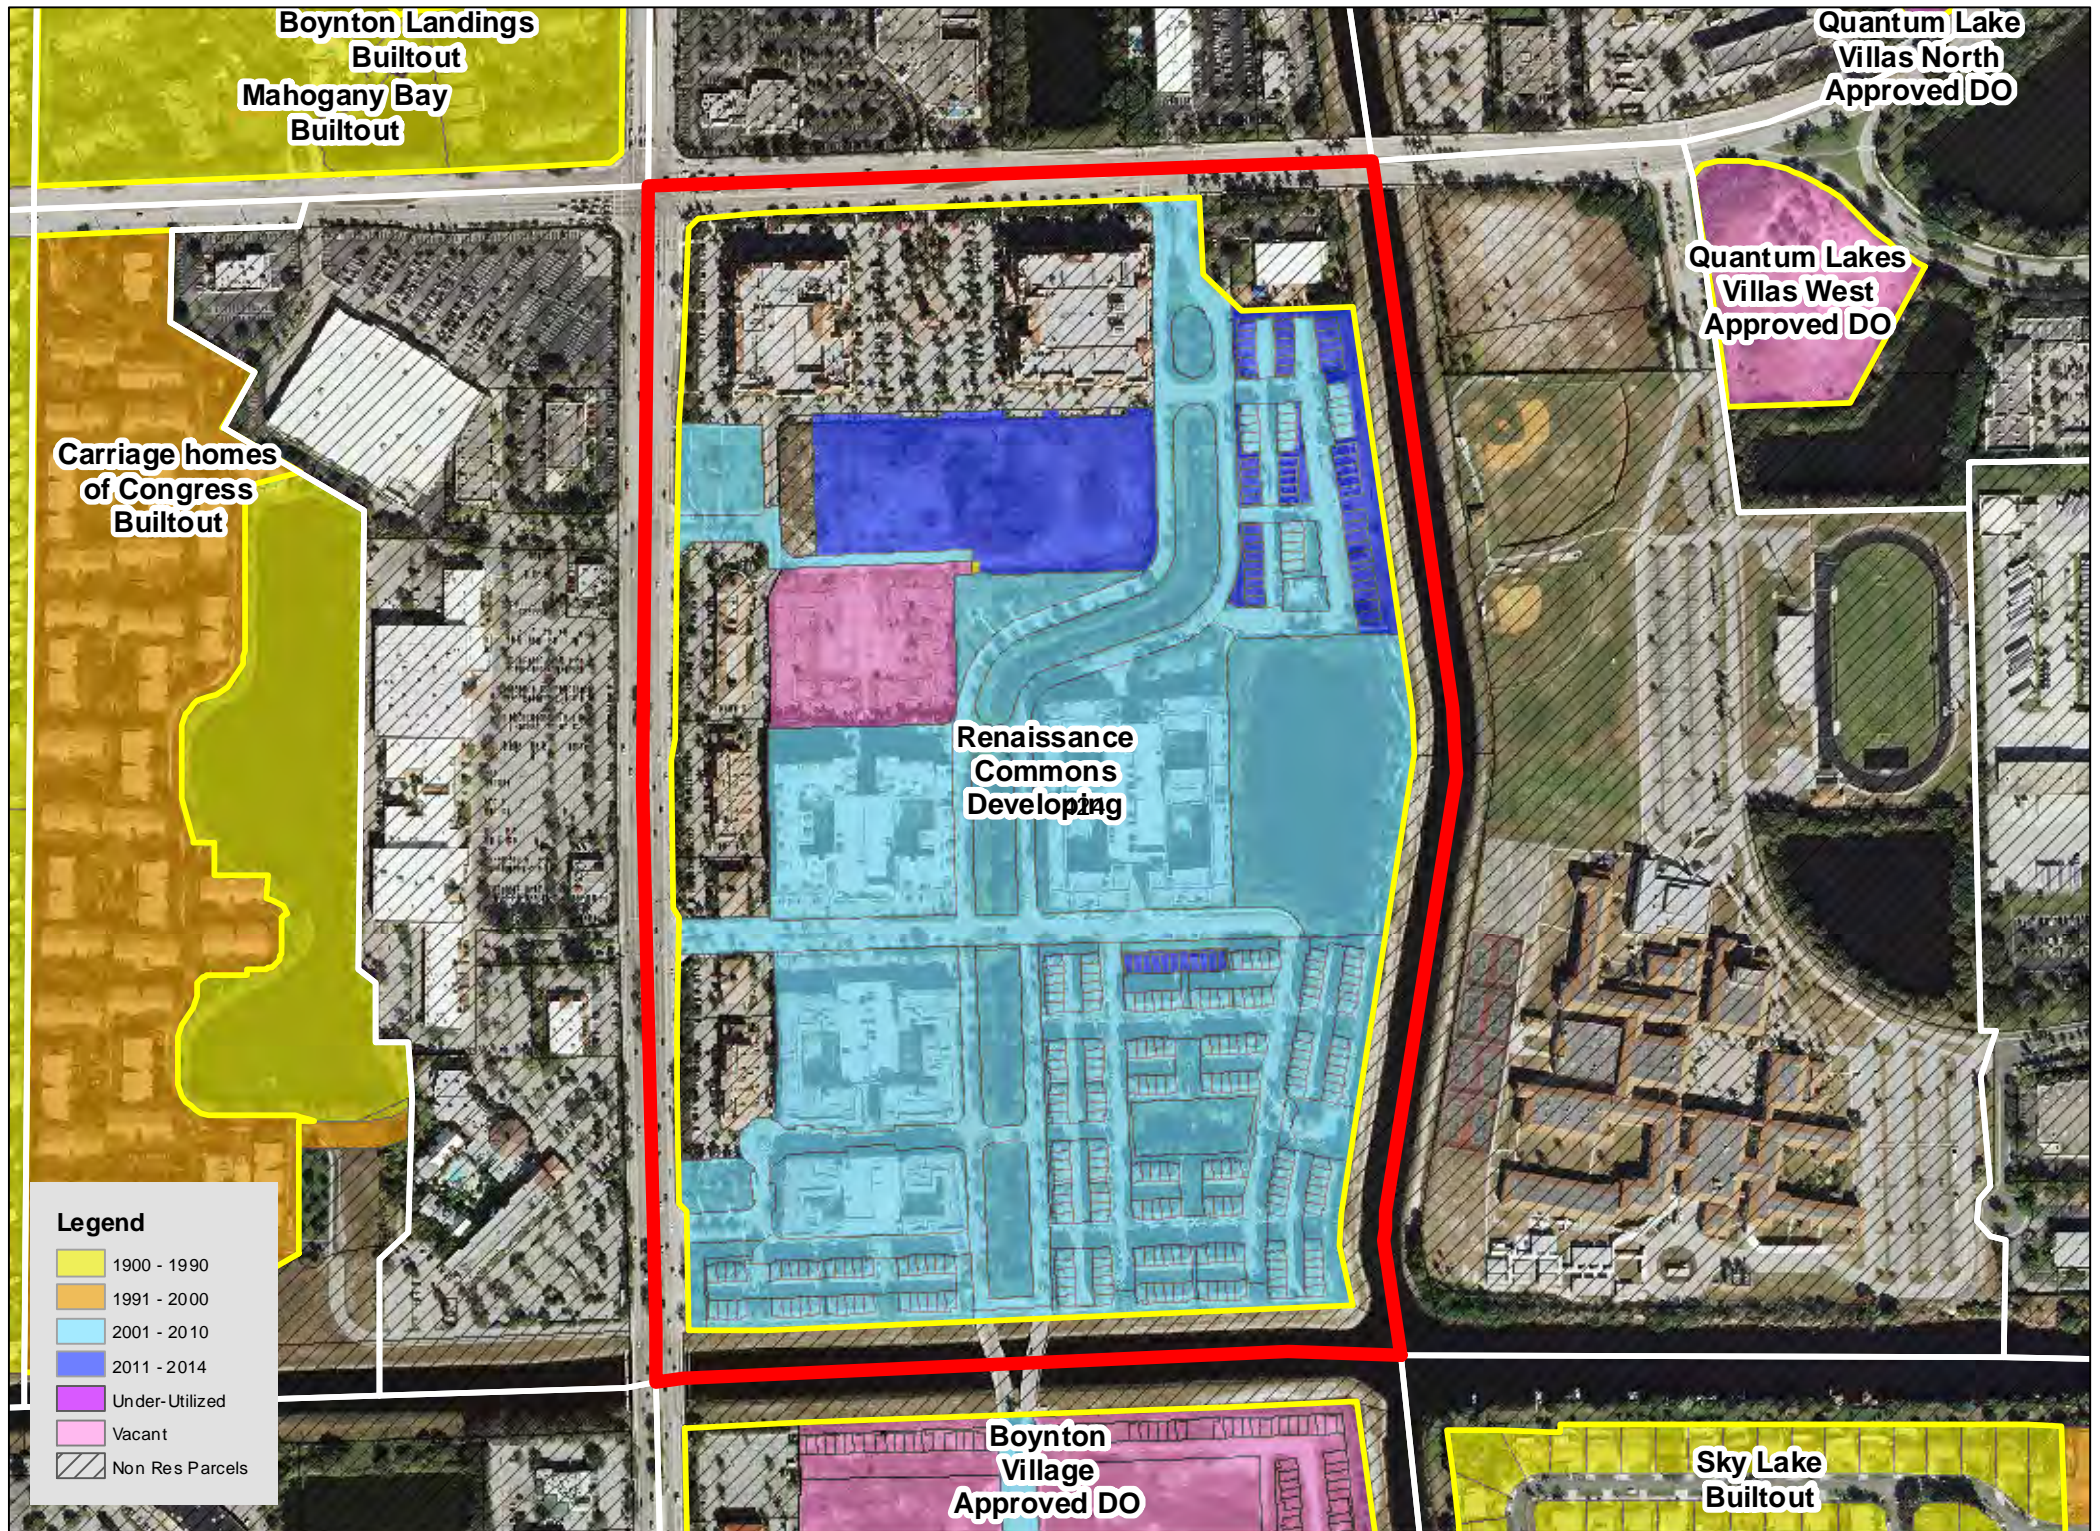

TAZ 402

TAZ 403

TAZ 407

TAZ 416

TAZ 453

TAZ 455

TAZ 480

TAZ 485

Legend

| | |
|------------|-----------------|
| Yellow | 1900 - 1990 |
| Orange | 1991 - 2000 |
| Light Blue | 2001 - 2010 |
| Dark Blue | 2011 - 2014 |
| Purple | Under-Utilized |
| Pink | Vacant |
| Hatched | Non Res Parcels |

TAZ 594

Patch Reef
Estates
Builtout

Millpond Timbercreek
Builtout

Legend

- 1900 - 1990
- 1991 - 2000
- 2001 - 2010
- 2011 - 2014
- Under-Utilized
- Vacant
- Non Res Parcels

Boca Raton
Bath & Tennis
Club Builtout

TAZ 640

TAZ 651

Boca Raton
Square
Buitout

TAZ 718

TAZ 744

TAZ 746

TAZ 747

TAZ 750