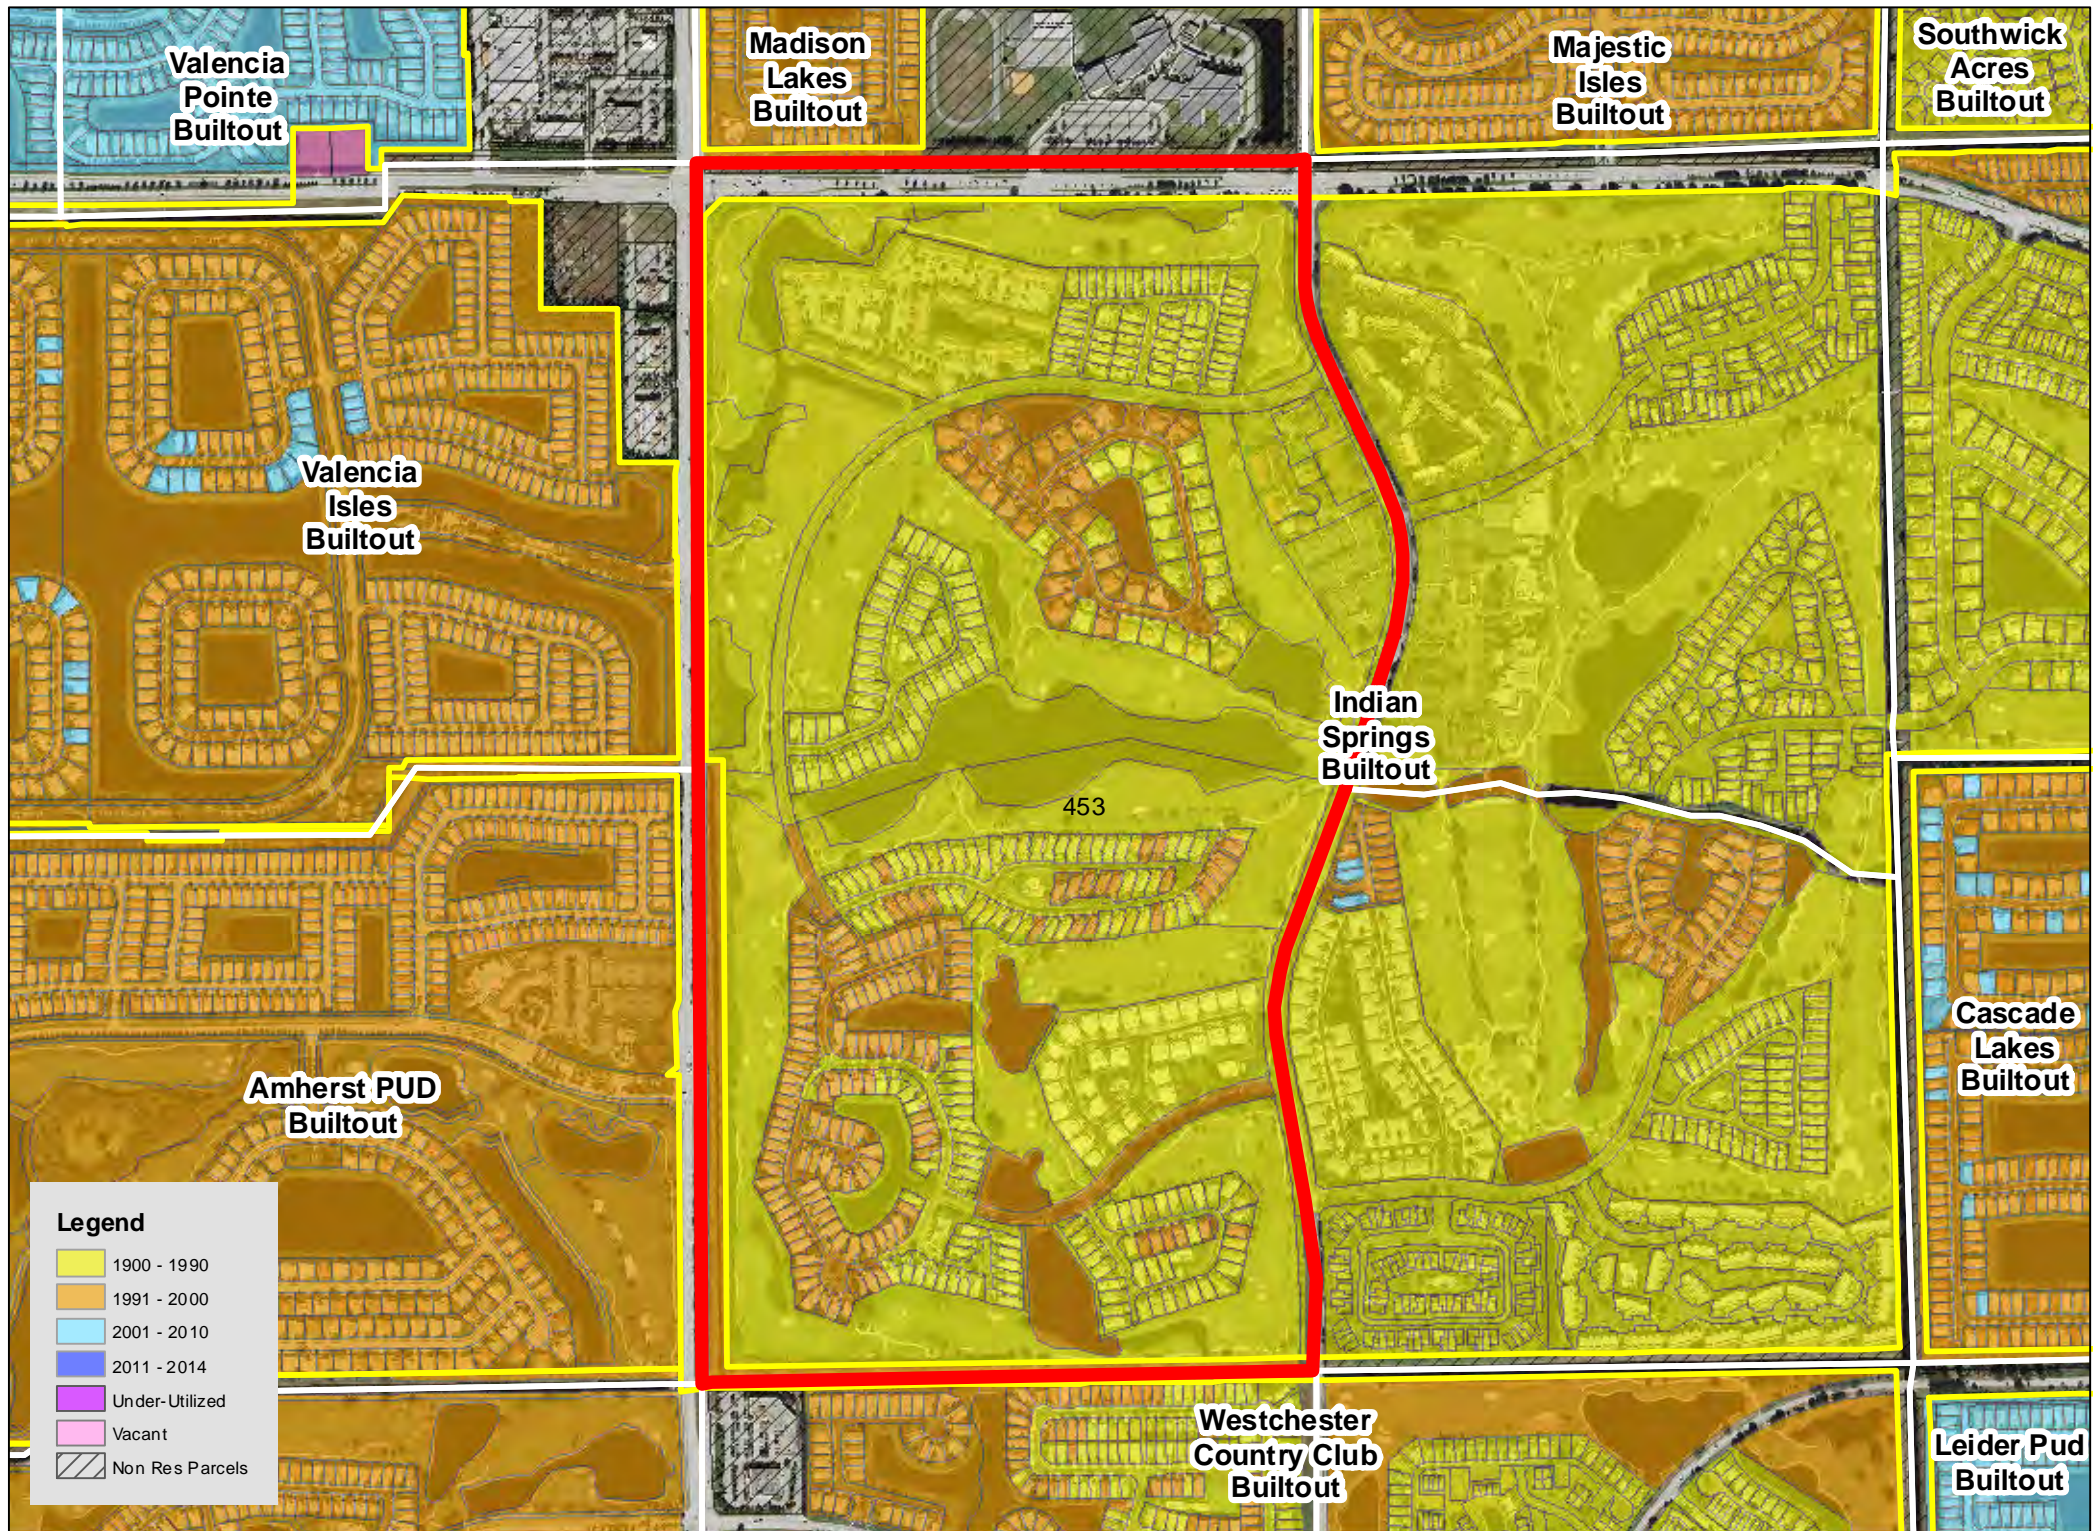

TAZ 402

TAZ 403

TAZ 407

TAZ 416

TAZ 453

TAZ 455

TAZ 480

TAZ 485

Legend

| | |
|------------|-----------------|
| Yellow | 1900 - 1990 |
| Orange | 1991 - 2000 |
| Light Blue | 2001 - 2010 |
| Dark Blue | 2011 - 2014 |
| Purple | Under-Utilized |
| Pink | Vacant |
| Hatched | Non Res Parcels |

TAZ 594

Patch Reef
Estates
Builtout

Millpond Timbercreek
Builtout

Legend

- 1900 - 1990
- 1991 - 2000
- 2001 - 2010
- 2011 - 2014
- Under-Utilized
- Vacant
- Non Res Parcels

Boca Raton
Bath & Tennis
Club Builtout

TAZ 640

TAZ 651

Boca Raton
Square
Buitout

TAZ 718

TAZ 744

TAZ 746

TAZ 747

TAZ 750