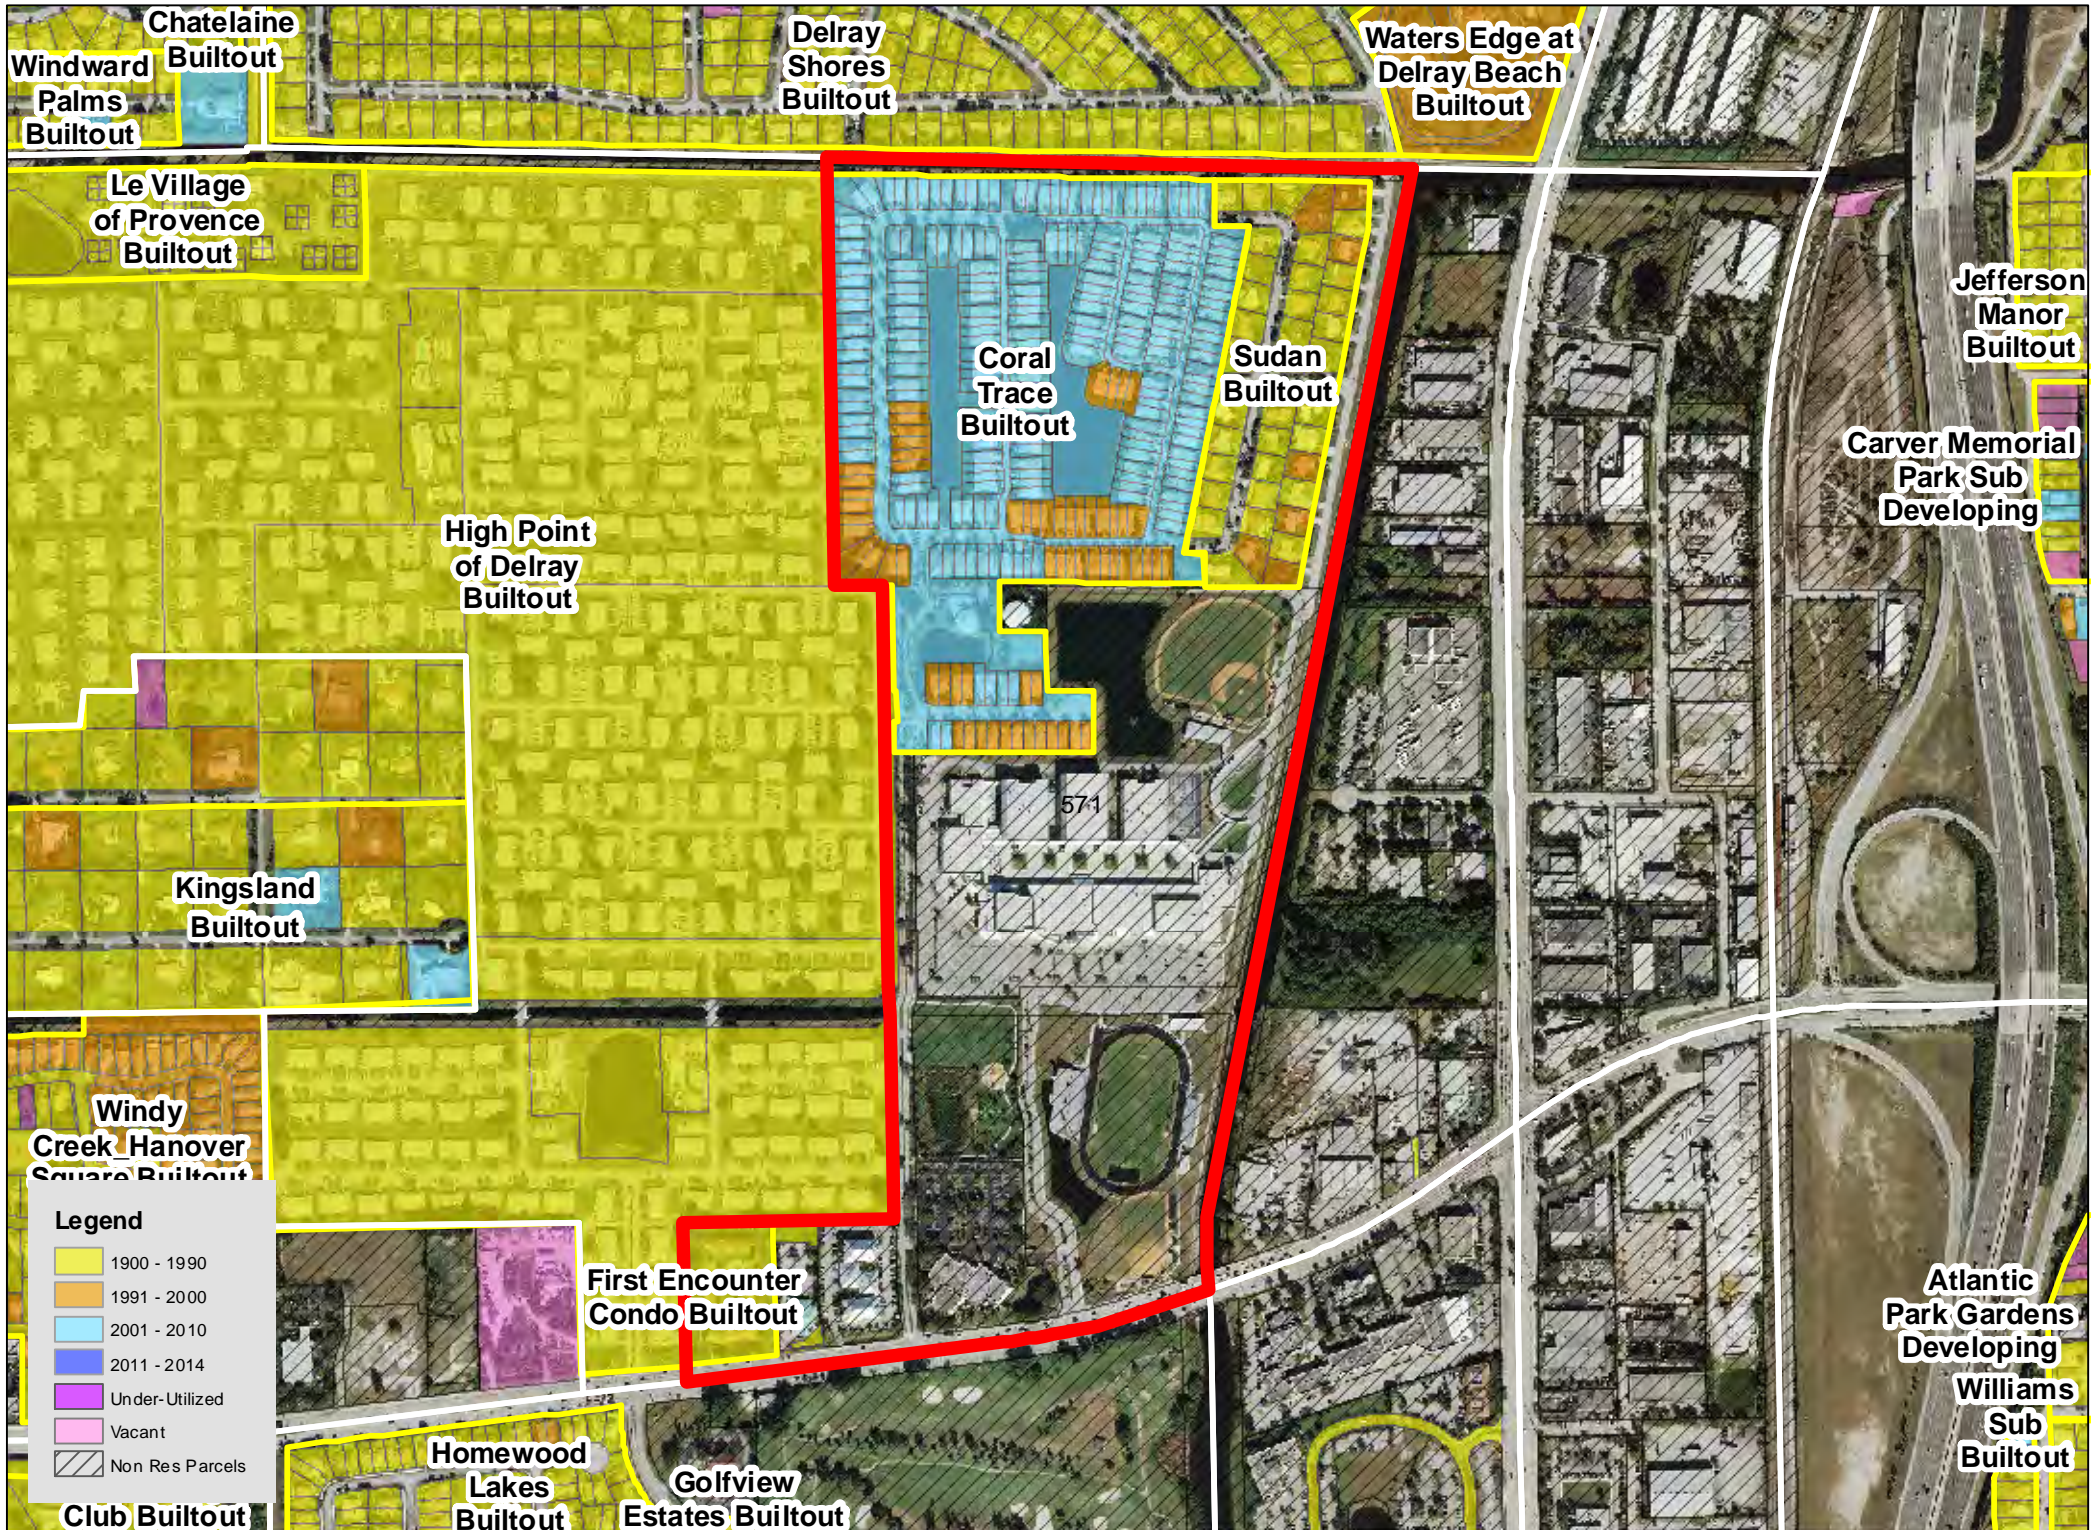

Legend

| | |
|------------|-----------------|
| Yellow | 1900 - 1990 |
| Orange | 1991 - 2000 |
| Light Blue | 2001 - 2010 |
| Dark Blue | 2011 - 2014 |
| Purple | Under-Utilized |
| Pink | Vacant |
| Hatched | Non Res Parcels |

TAZ 594

Patch Reef
Estates
Builtout

Millpond Timbercreek
Builtout

Legend

- 1900 - 1990
- 1991 - 2000
- 2001 - 2010
- 2011 - 2014
- Under-Utilized
- Vacant
- Non Res Parcels

Boca Raton
Bath & Tennis
Club Builtout

TAZ 640

TAZ 651

Boca Raton
Square
Buitout

TAZ 718

TAZ 744

TAZ 746

TAZ 747

TAZ 750