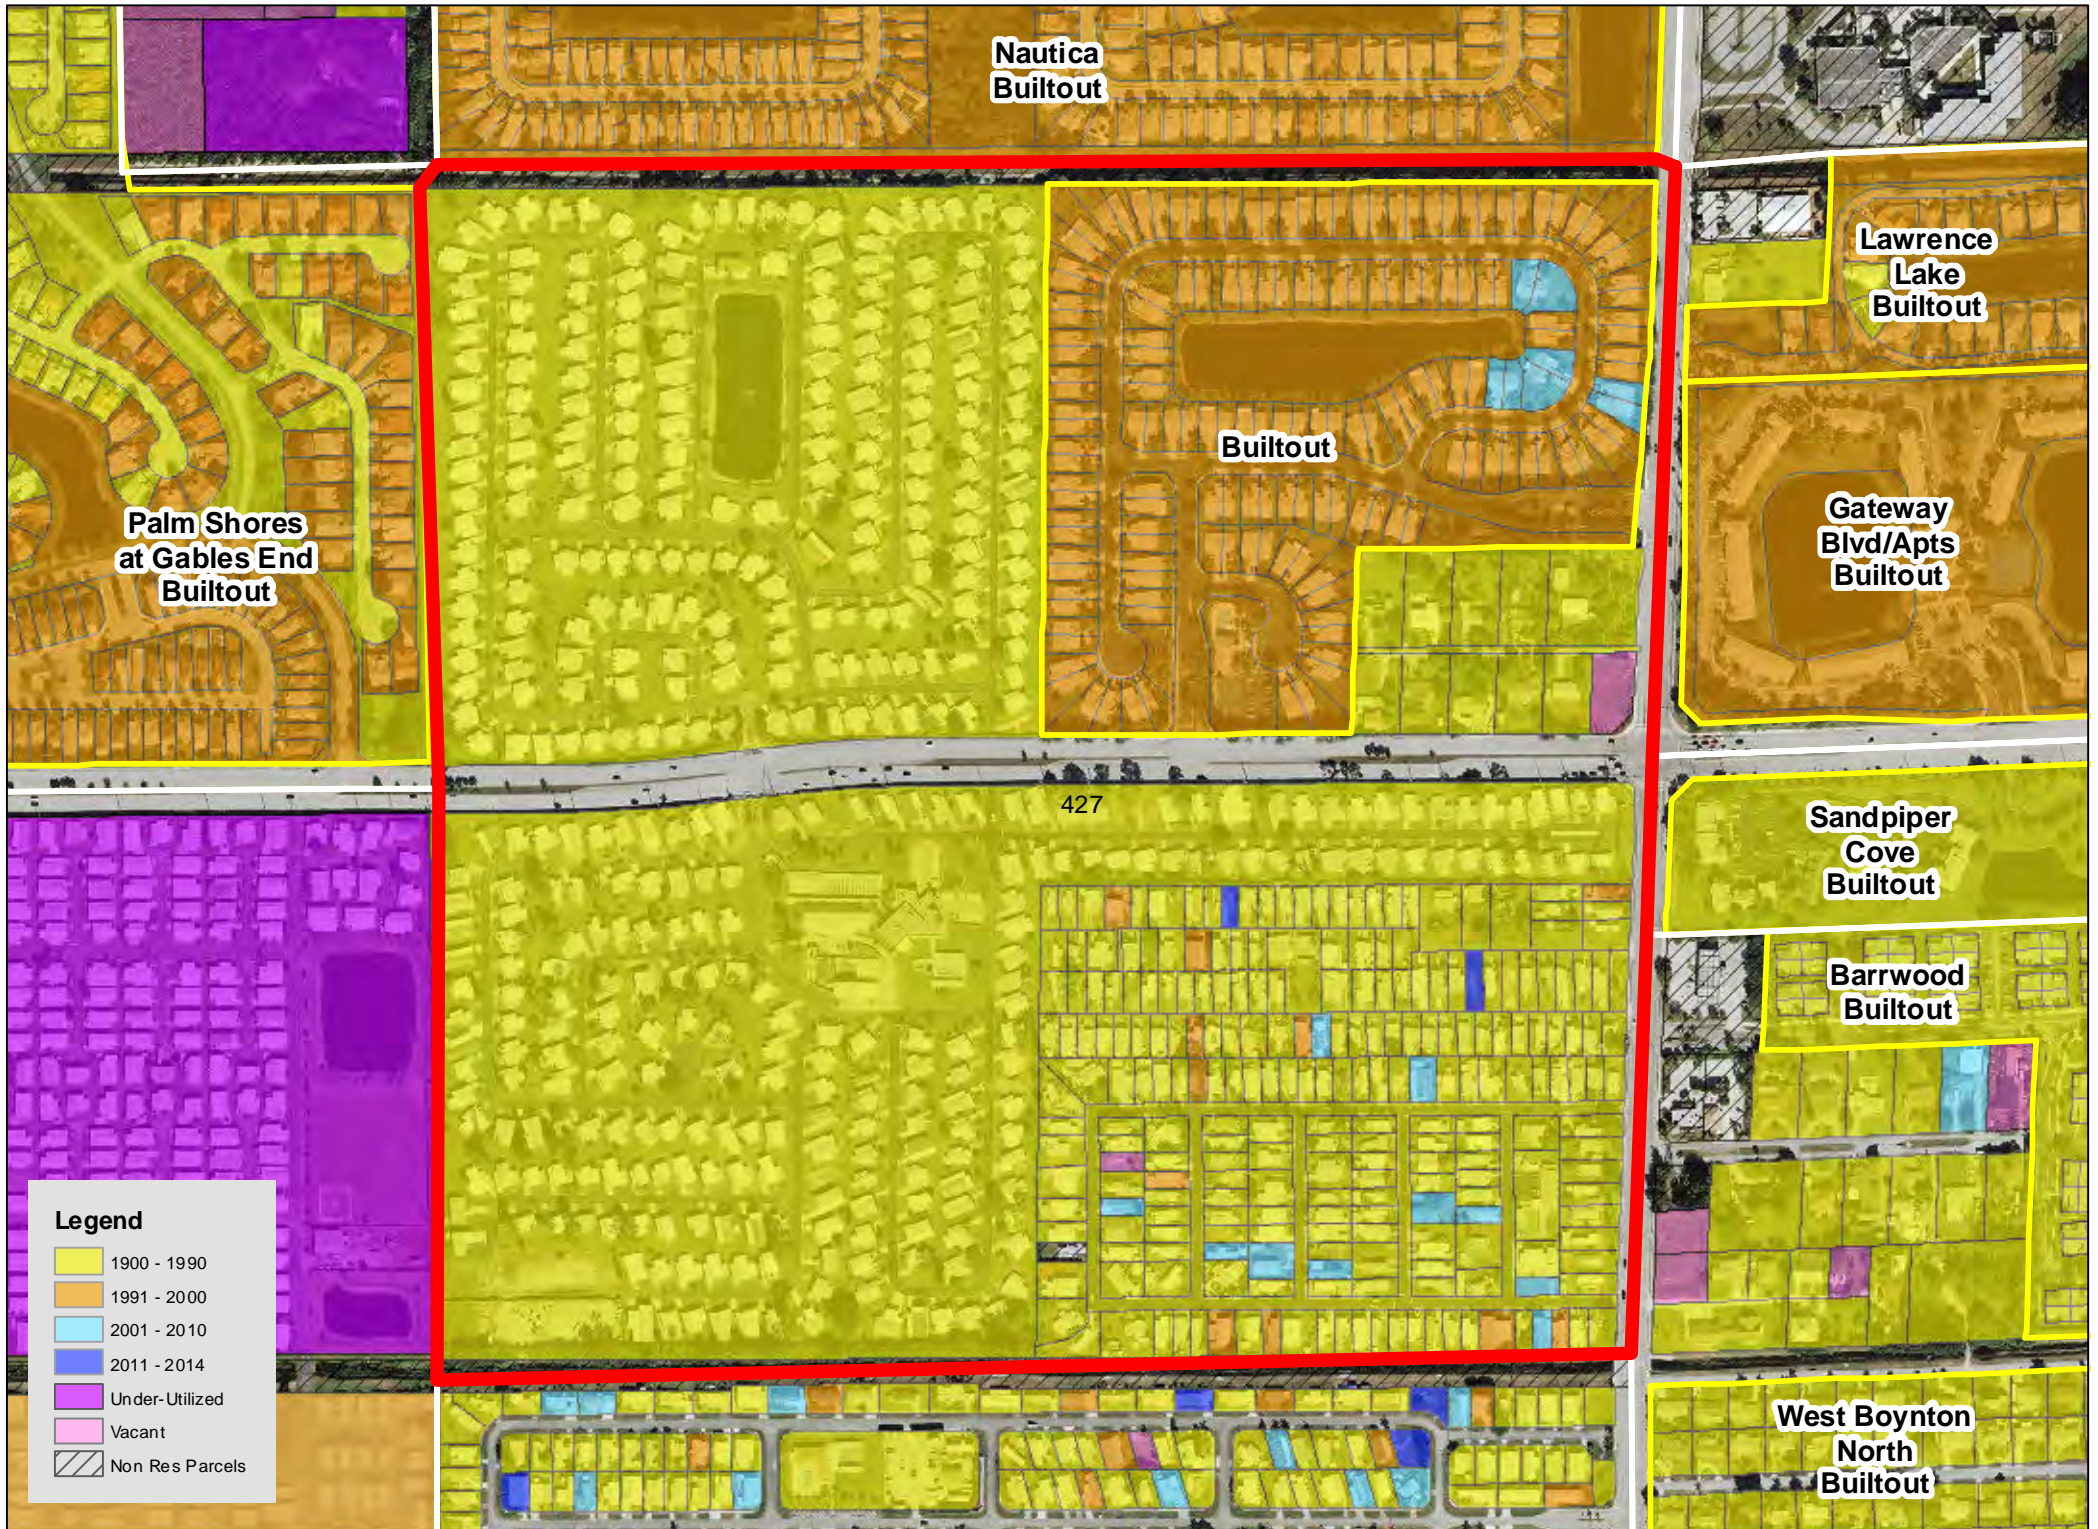

TAZ 402

TAZ 403

TAZ 407

TAZ 416

TAZ 453

TAZ 455

TAZ 480

TAZ 485

Legend

| | |
|------------|-----------------|
| Yellow | 1900 - 1990 |
| Orange | 1991 - 2000 |
| Light Blue | 2001 - 2010 |
| Dark Blue | 2011 - 2014 |
| Purple | Under-Utilized |
| Pink | Vacant |
| Hatched | Non Res Parcels |

TAZ 594

Patch Reef
Estates
Builtout

Millpond Timbercreek
Builtout

Legend

- 1900 - 1990
- 1991 - 2000
- 2001 - 2010
- 2011 - 2014
- Under-Utilized
- Vacant
- Non Res Parcels

Boca Raton
Bath & Tennis
Club Builtout

TAZ 640

TAZ 651

Boca Raton
Square
Buitout

TAZ 718

TAZ 744

TAZ 746

TAZ 747

TAZ 750