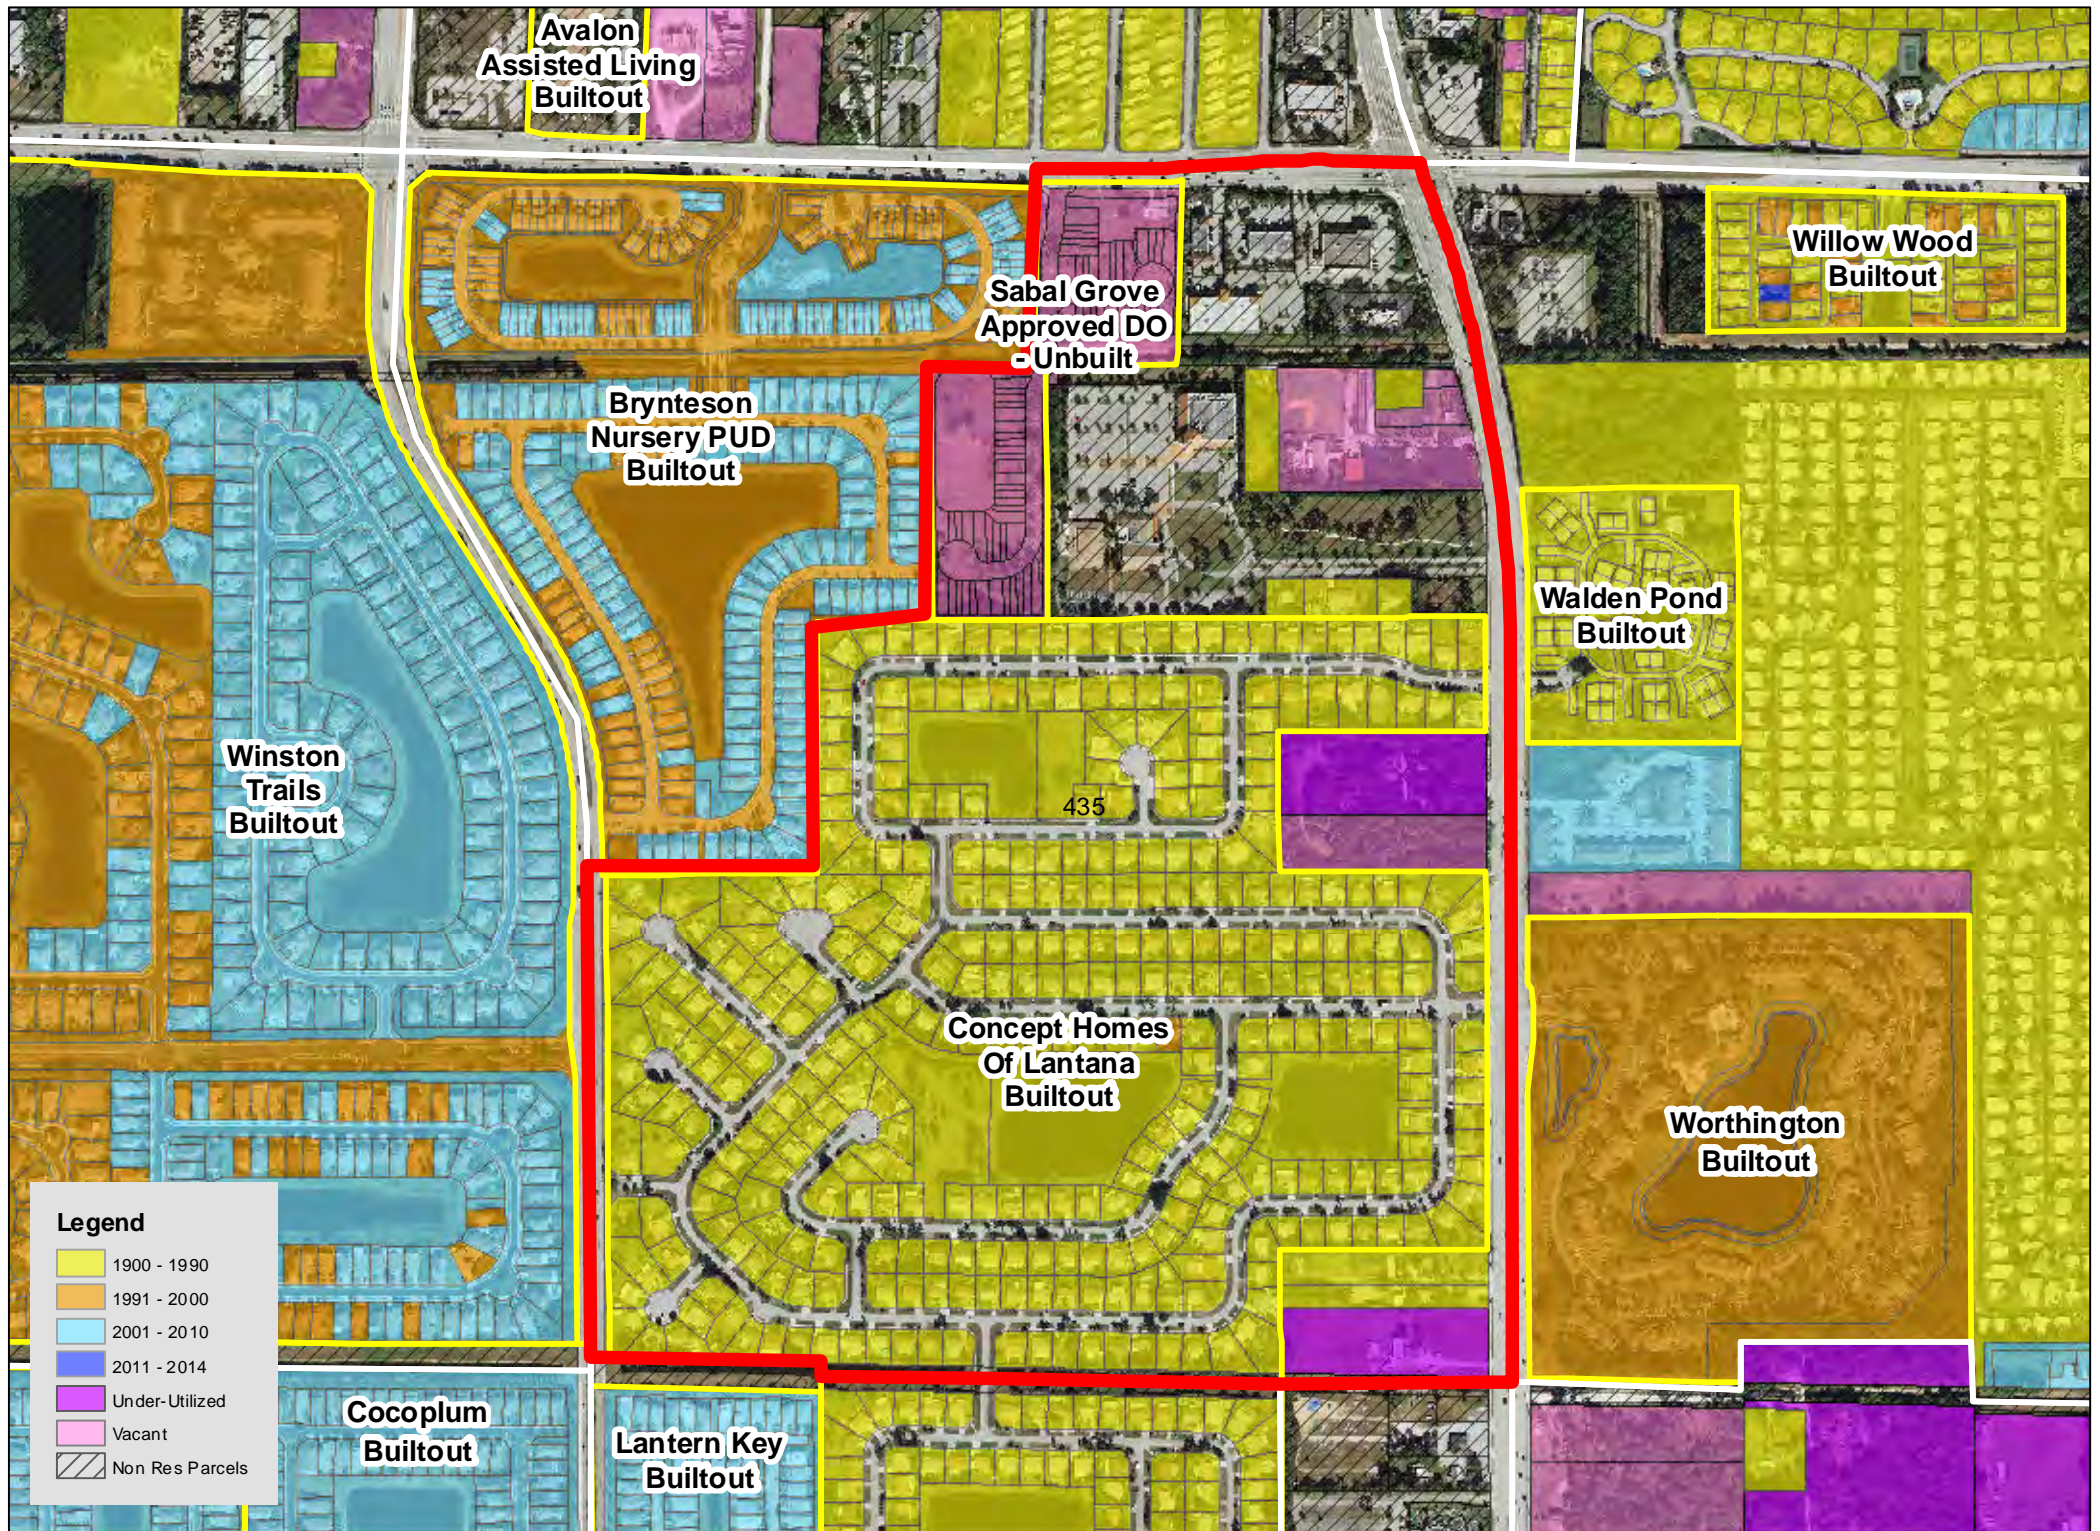

TAZ 402

TAZ 403

TAZ 407

TAZ 416

TAZ 453

TAZ 455

TAZ 480

TAZ 485

Legend

| | |
|------------|-----------------|
| Yellow | 1900 - 1990 |
| Orange | 1991 - 2000 |
| Light Blue | 2001 - 2010 |
| Dark Blue | 2011 - 2014 |
| Purple | Under-Utilized |
| Pink | Vacant |
| Hatched | Non Res Parcels |

TAZ 594

Patch Reef
Estates
Builtout

Millpond Timbercreek
Builtout

Legend

- 1900 - 1990
- 1991 - 2000
- 2001 - 2010
- 2011 - 2014
- Under-Utilized
- Vacant
- Non Res Parcels

Boca Raton
Bath & Tennis
Club Builtout

TAZ 640

TAZ 651

Boca Raton
Square
Buitout

TAZ 718

TAZ 744

TAZ 746

TAZ 747

TAZ 750