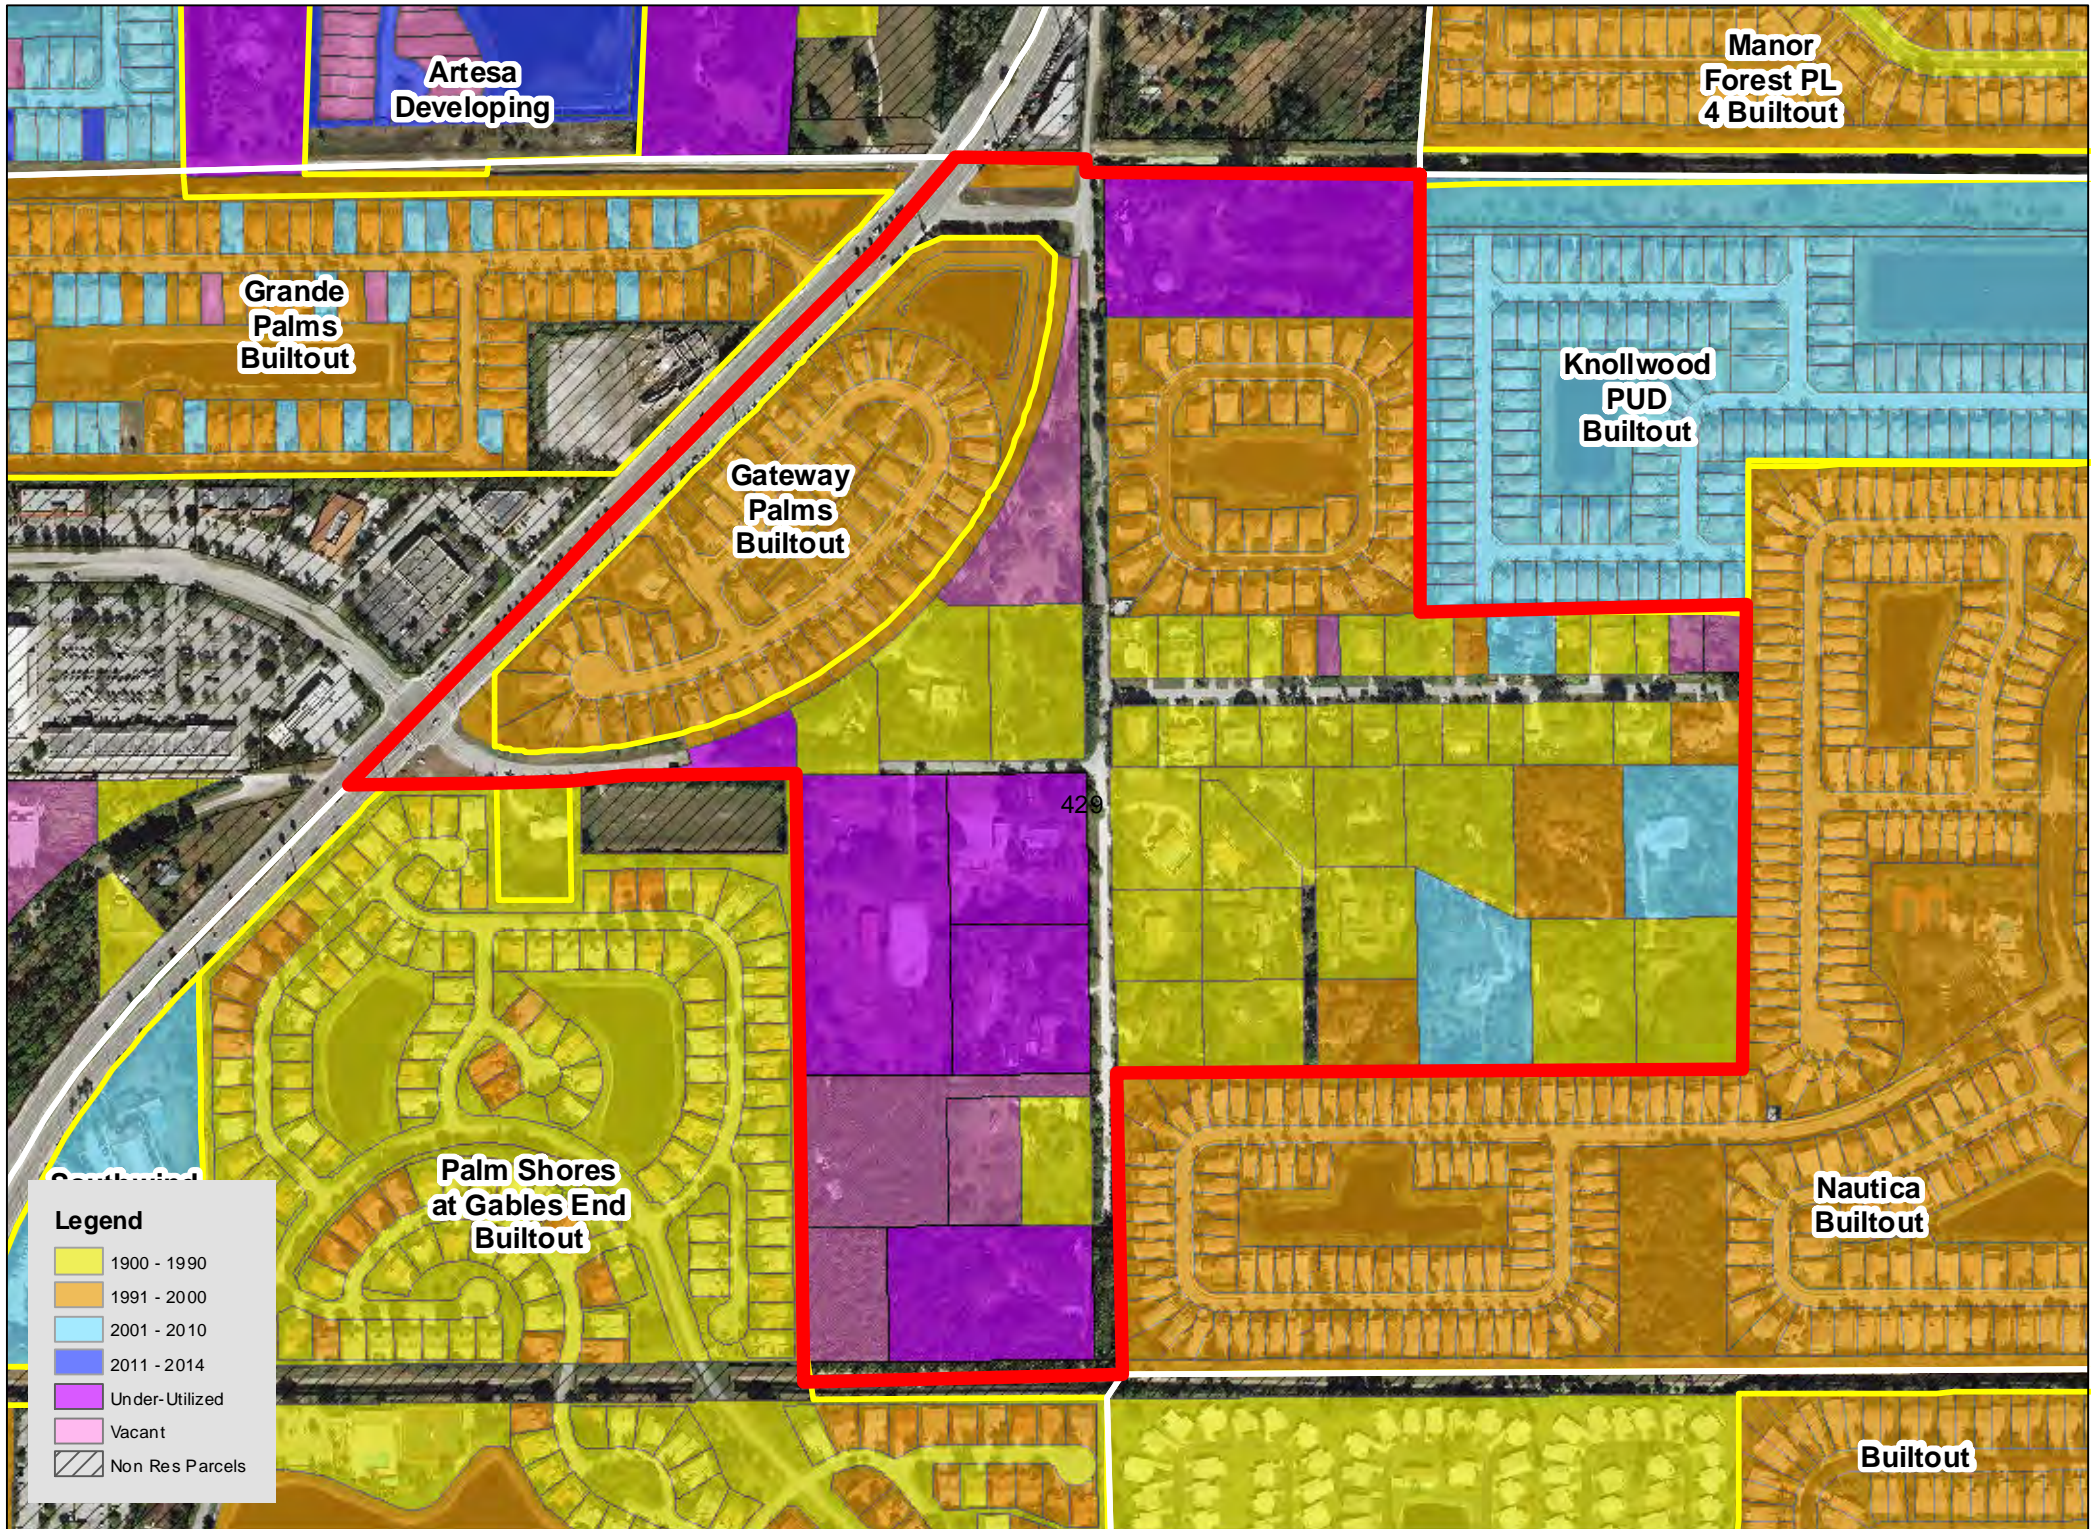

TAZ 402

TAZ 403

TAZ 407

TAZ 416

TAZ 453

TAZ 455

TAZ 480

TAZ 485

Legend

| | |
|------------|-----------------|
| Yellow | 1900 - 1990 |
| Orange | 1991 - 2000 |
| Light Blue | 2001 - 2010 |
| Dark Blue | 2011 - 2014 |
| Purple | Under-Utilized |
| Pink | Vacant |
| Hatched | Non Res Parcels |

TAZ 594

Patch Reef
Estates
Builtout

Millpond Timbercreek
Builtout

Legend

- 1900 - 1990
- 1991 - 2000
- 2001 - 2010
- 2011 - 2014
- Under-Utilized
- Vacant
- Non Res Parcels

Boca Raton
Bath & Tennis
Club Builtout

TAZ 640

TAZ 651

Boca Raton
Square
Buitout

TAZ 718

TAZ 744

TAZ 746

TAZ 747

TAZ 750