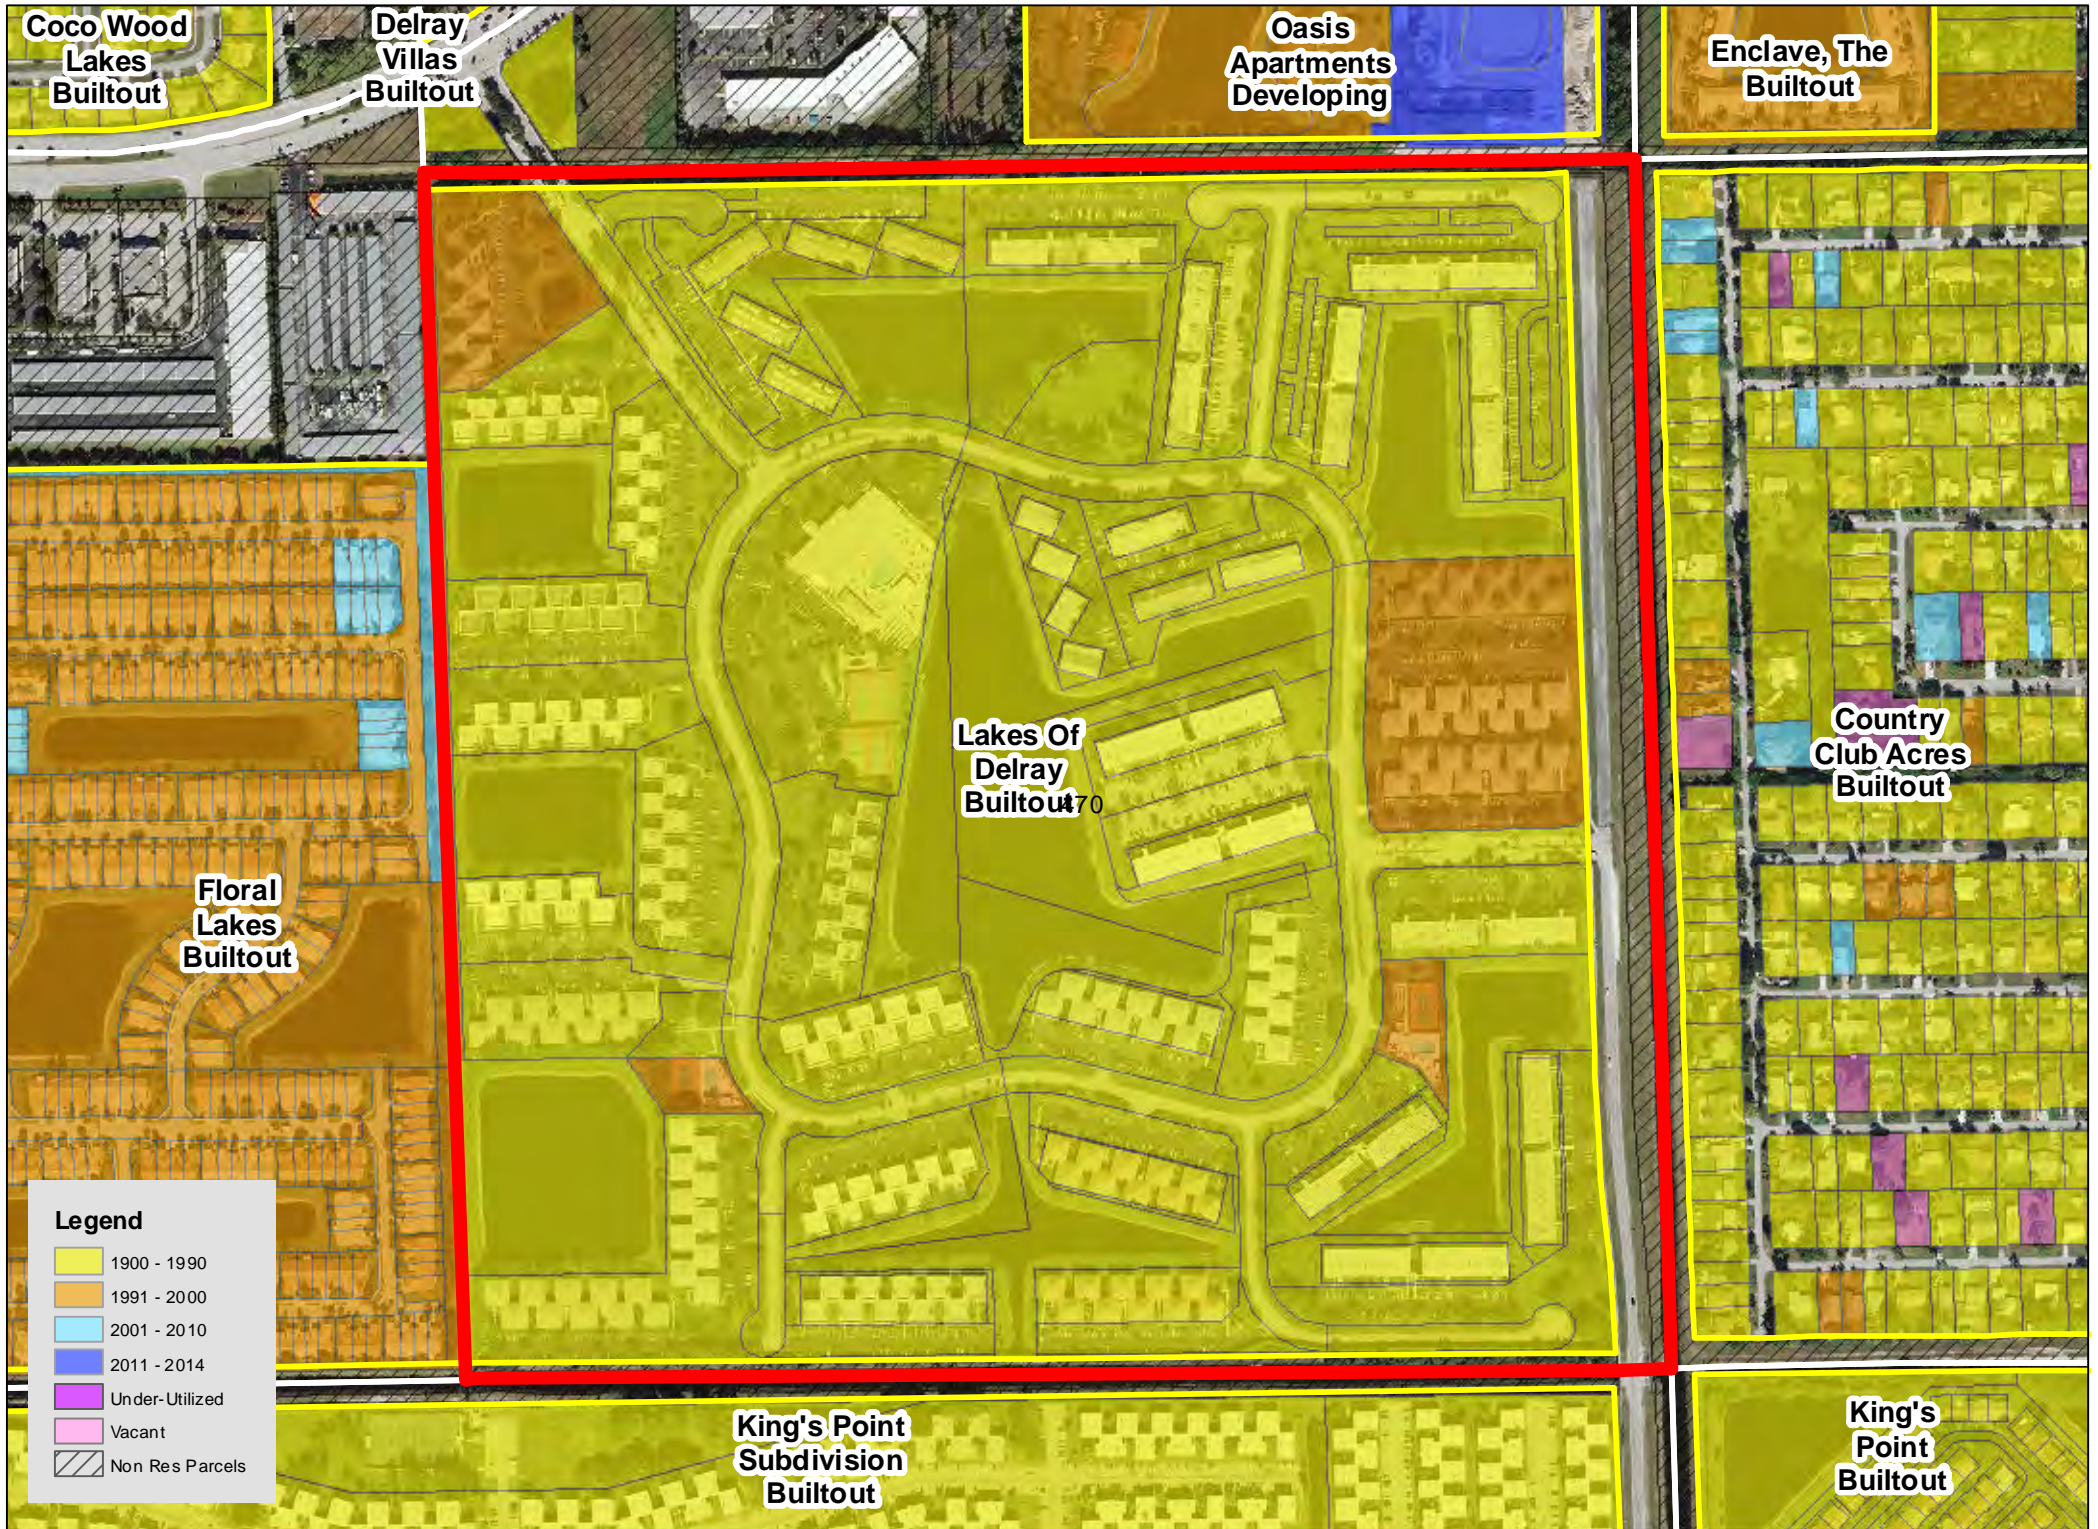

TAZ 402

TAZ 403

TAZ 407

TAZ 416

TAZ 453

TAZ 455

TAZ 480

TAZ 485

Legend

| | |
|------------|-----------------|
| Yellow | 1900 - 1990 |
| Orange | 1991 - 2000 |
| Light Blue | 2001 - 2010 |
| Dark Blue | 2011 - 2014 |
| Purple | Under-Utilized |
| Pink | Vacant |
| Hatched | Non Res Parcels |

TAZ 594

Patch Reef
Estates
Builtout

Millpond Timbercreek
Builtout

Legend

- 1900 - 1990
- 1991 - 2000
- 2001 - 2010
- 2011 - 2014
- Under-Utilized
- Vacant
- Non Res Parcels

Boca Raton
Bath & Tennis
Club Builtout

TAZ 640

TAZ 651

Boca Raton
Square
Buitout

TAZ 718

TAZ 744

TAZ 746

TAZ 747

TAZ 750