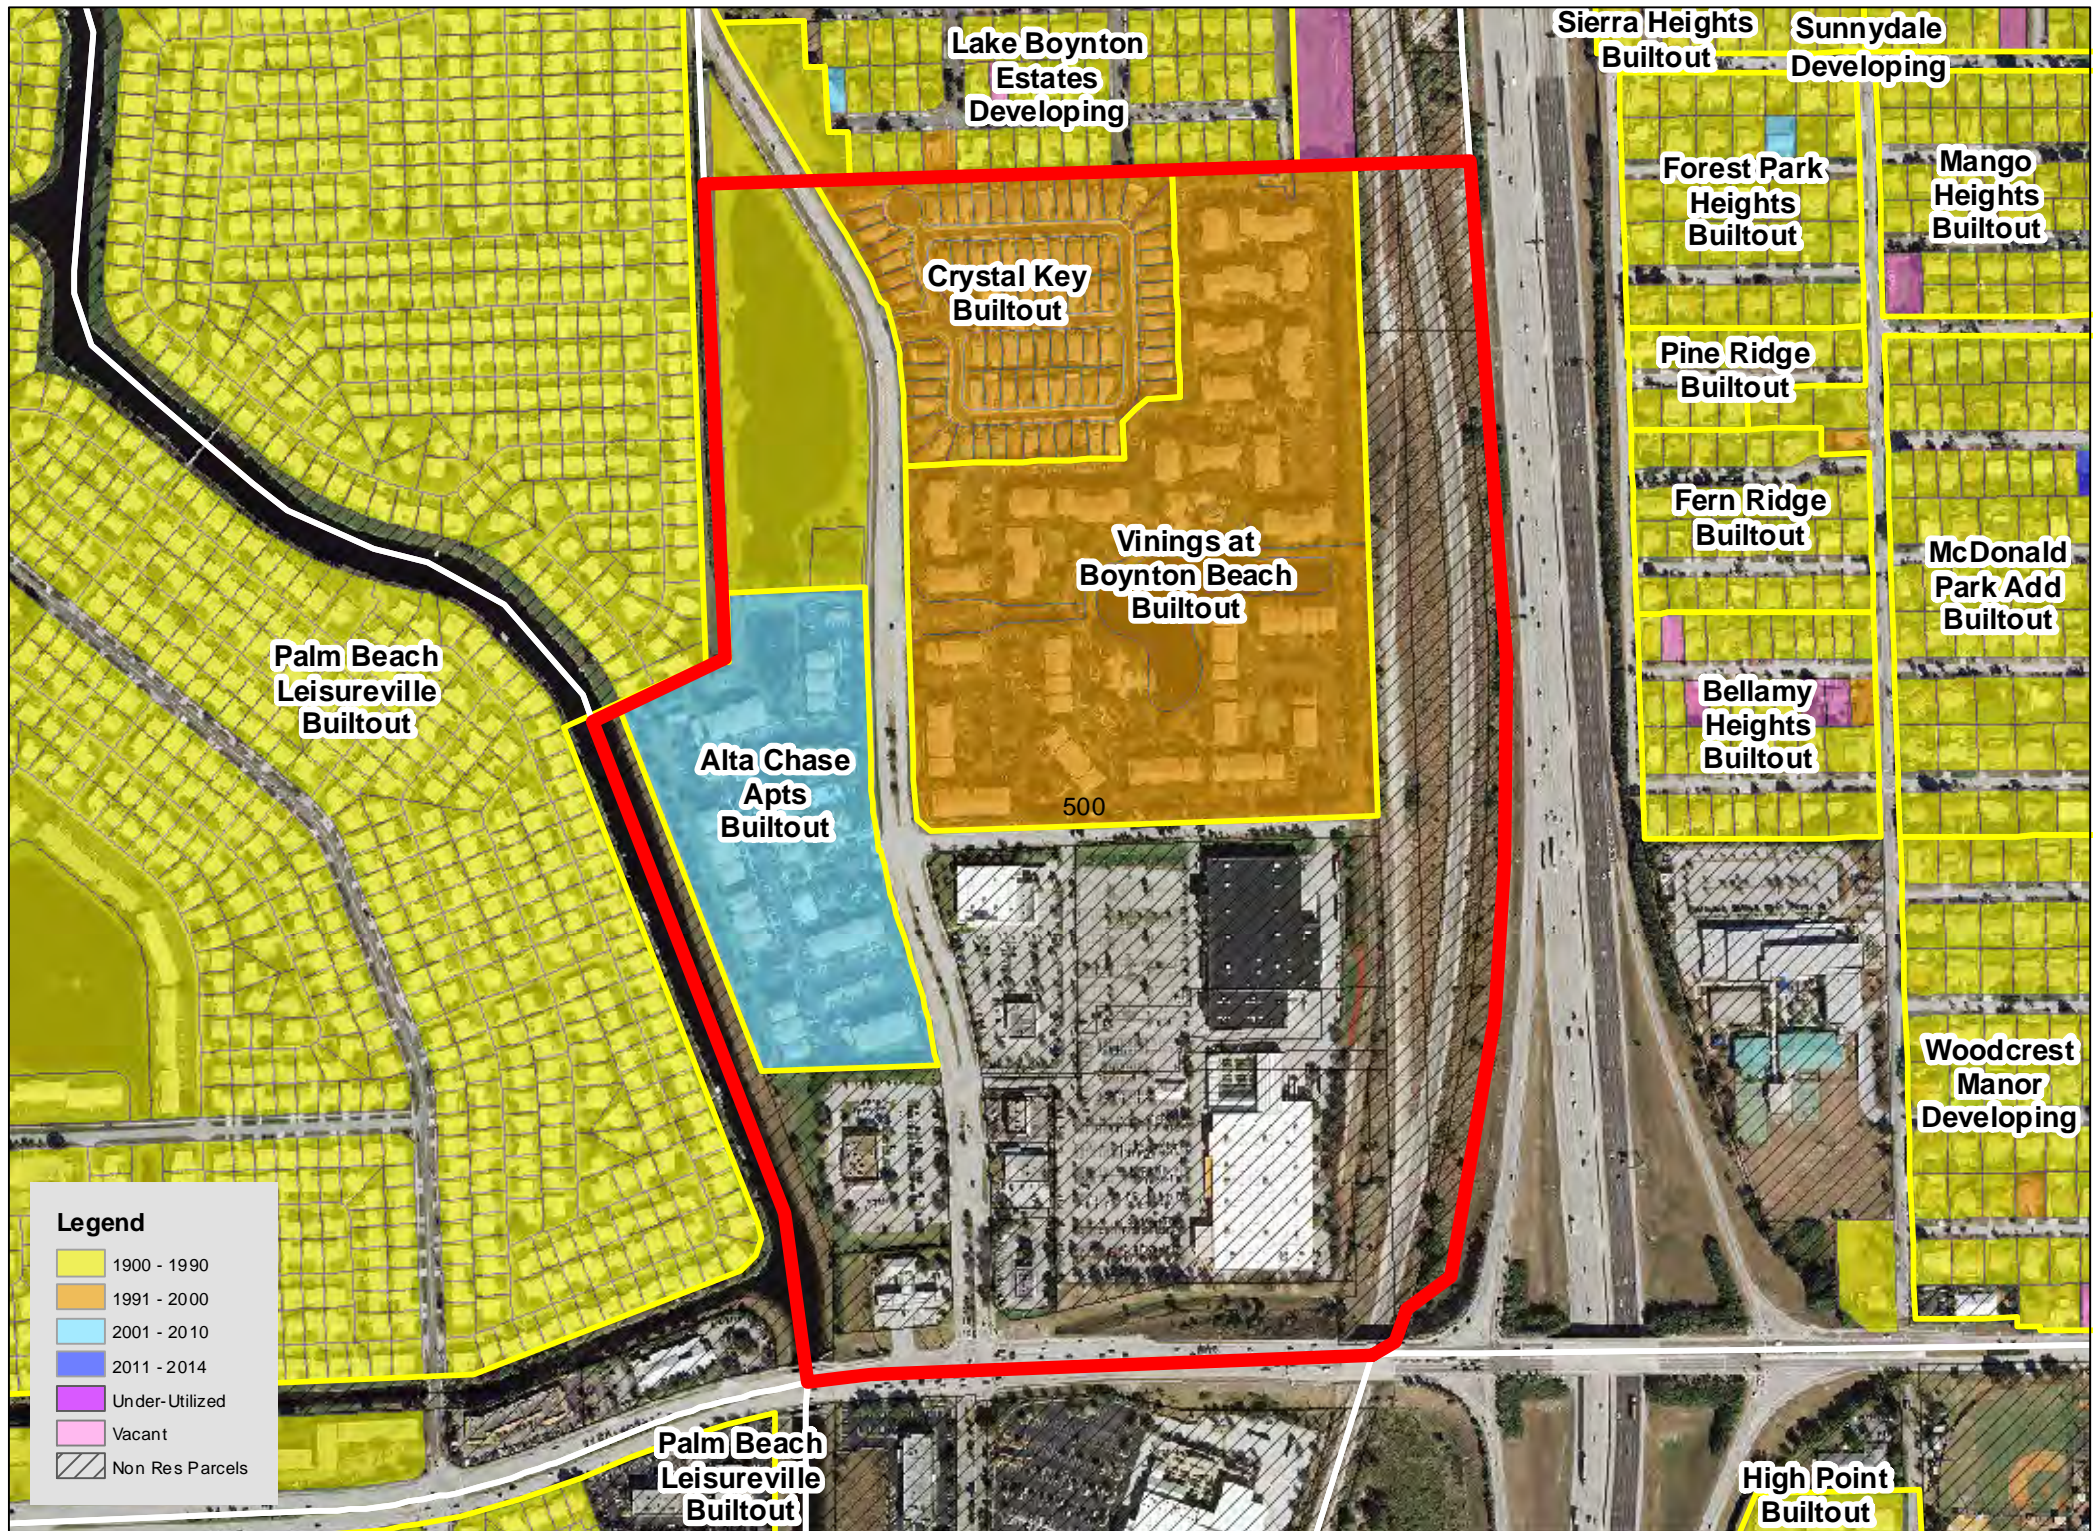

TAZ 402

TAZ 403

TAZ 407

TAZ 416

TAZ 453

TAZ 455

TAZ 480

TAZ 485

Legend

| | |
|------------|-----------------|
| Yellow | 1900 - 1990 |
| Orange | 1991 - 2000 |
| Light Blue | 2001 - 2010 |
| Dark Blue | 2011 - 2014 |
| Purple | Under-Utilized |
| Pink | Vacant |
| Hatched | Non Res Parcels |

TAZ 594

Patch Reef
Estates
Builtout

Millpond Timbercreek
Builtout

Legend

- 1900 - 1990
- 1991 - 2000
- 2001 - 2010
- 2011 - 2014
- Under-Utilized
- Vacant
- Non Res Parcels

Boca Raton
Bath & Tennis
Club Builtout

TAZ 640

TAZ 651

Boca Raton
Square
Buitout

TAZ 718

TAZ 744

TAZ 746

TAZ 747

TAZ 750