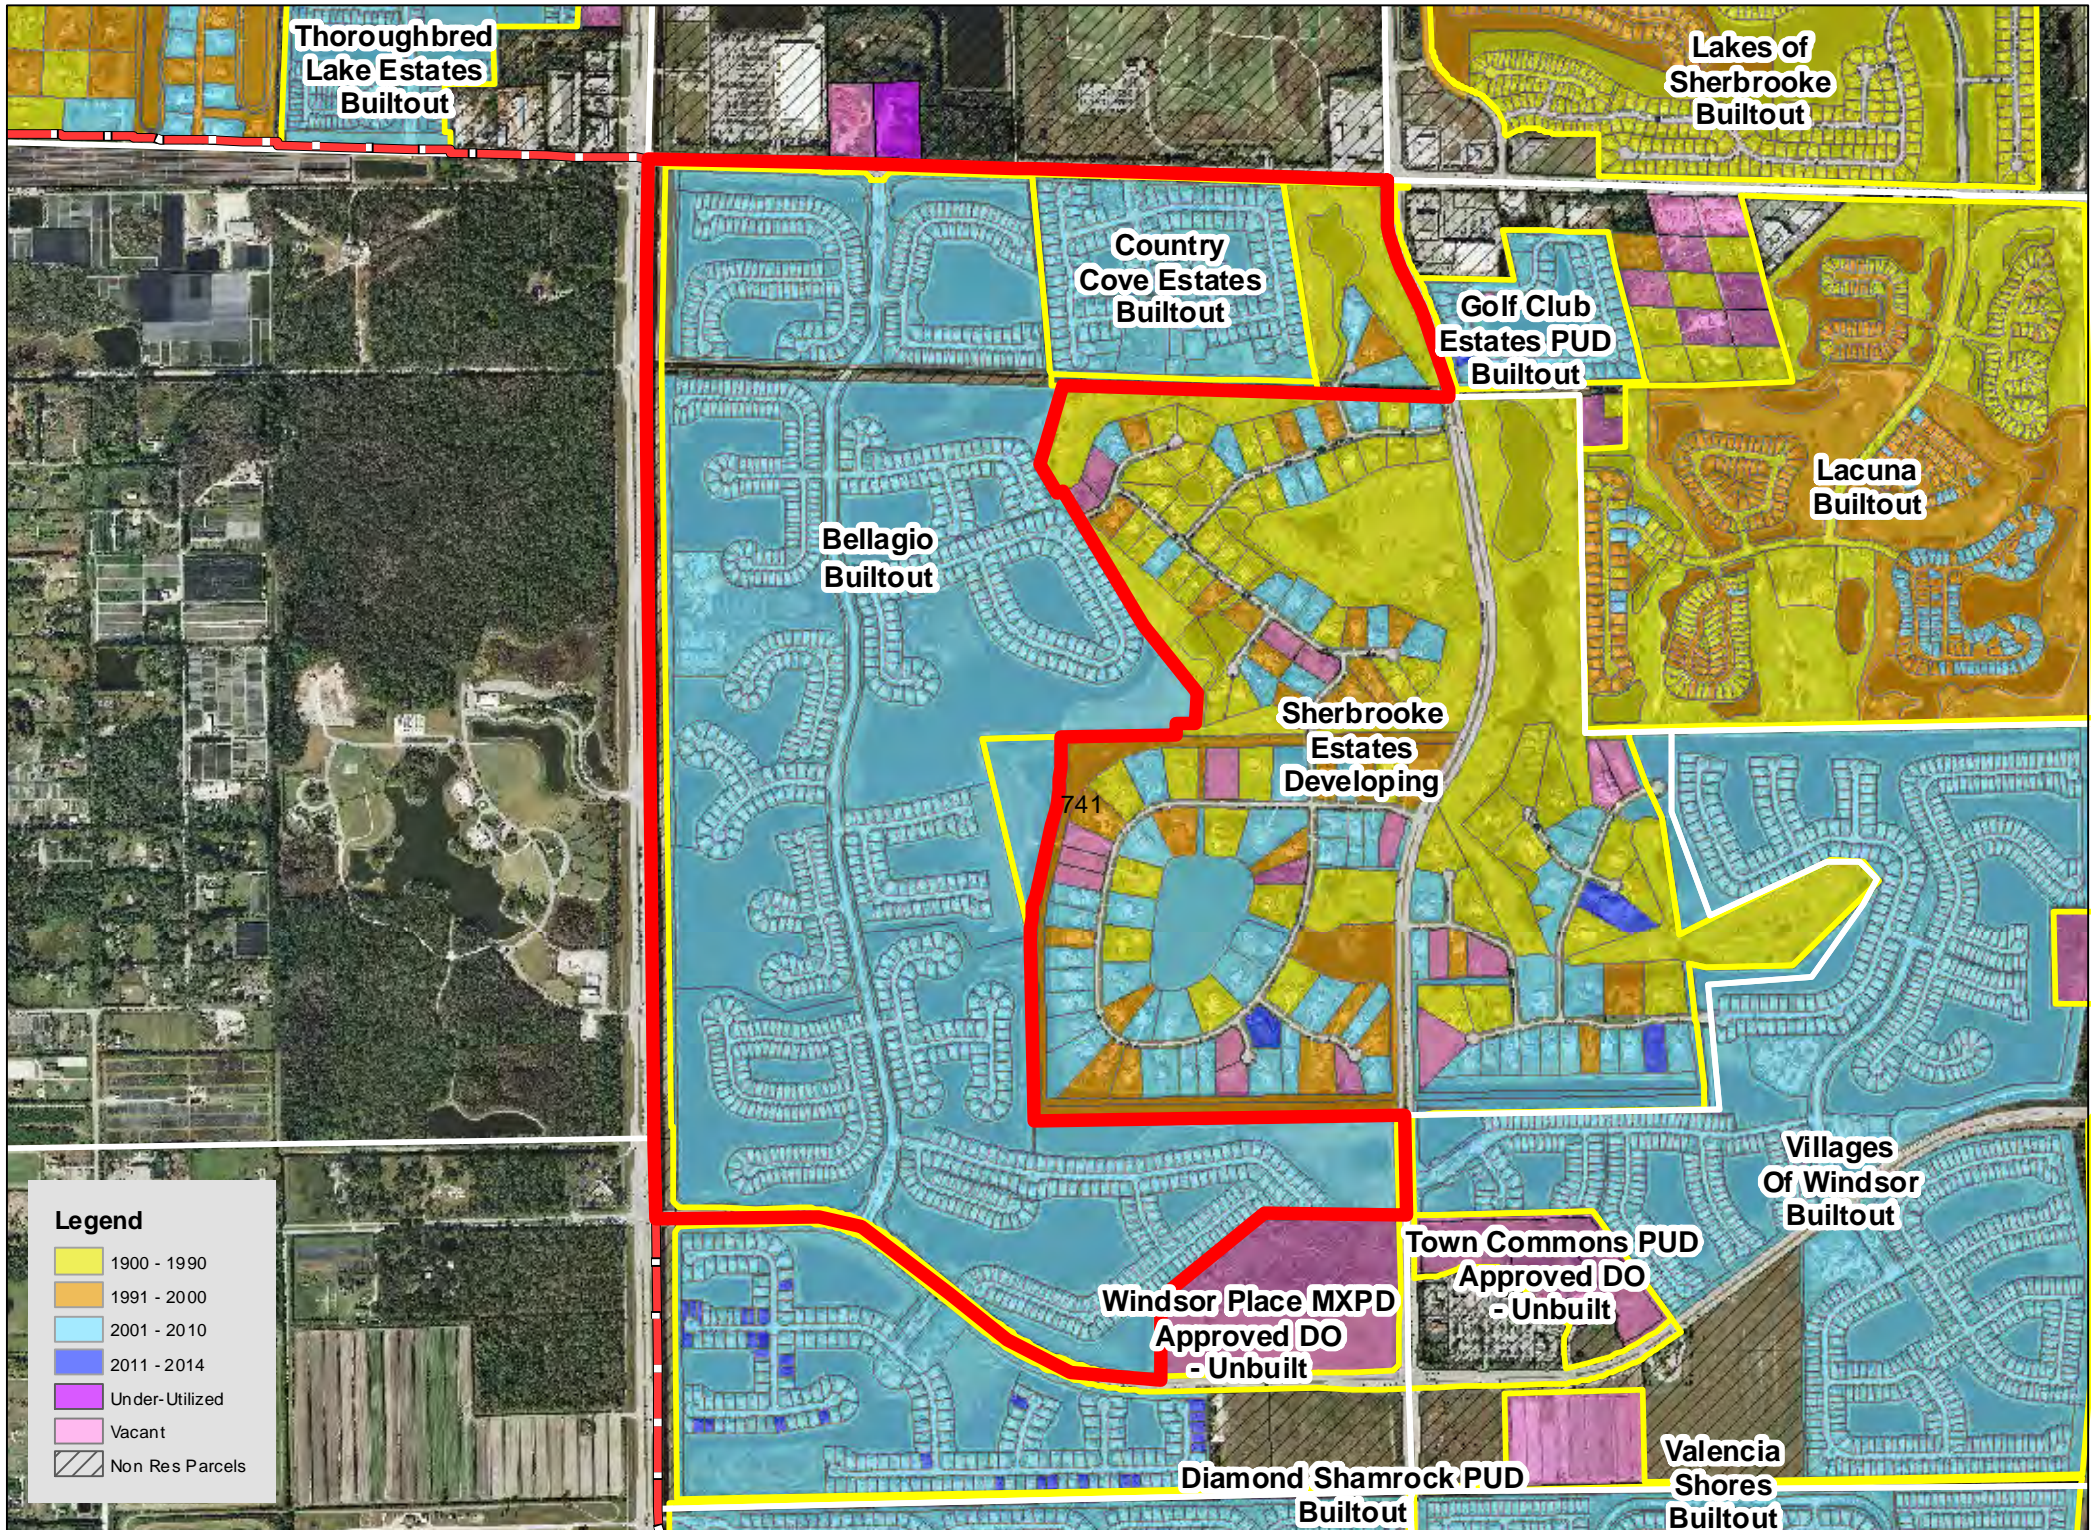

TAZ 594

Patch Reef
Estates
Builtout

Millpond Timbercreek
Builtout

Legend

- 1900 - 1990
- 1991 - 2000
- 2001 - 2010
- 2011 - 2014
- Under-Utilized
- Vacant
- Non Res Parcels

Boca Raton
Bath & Tennis
Club Builtout

TAZ 640

TAZ 651

Boca Raton
Square
Buitout

TAZ 718

TAZ 744

TAZ 746

TAZ 747

TAZ 750