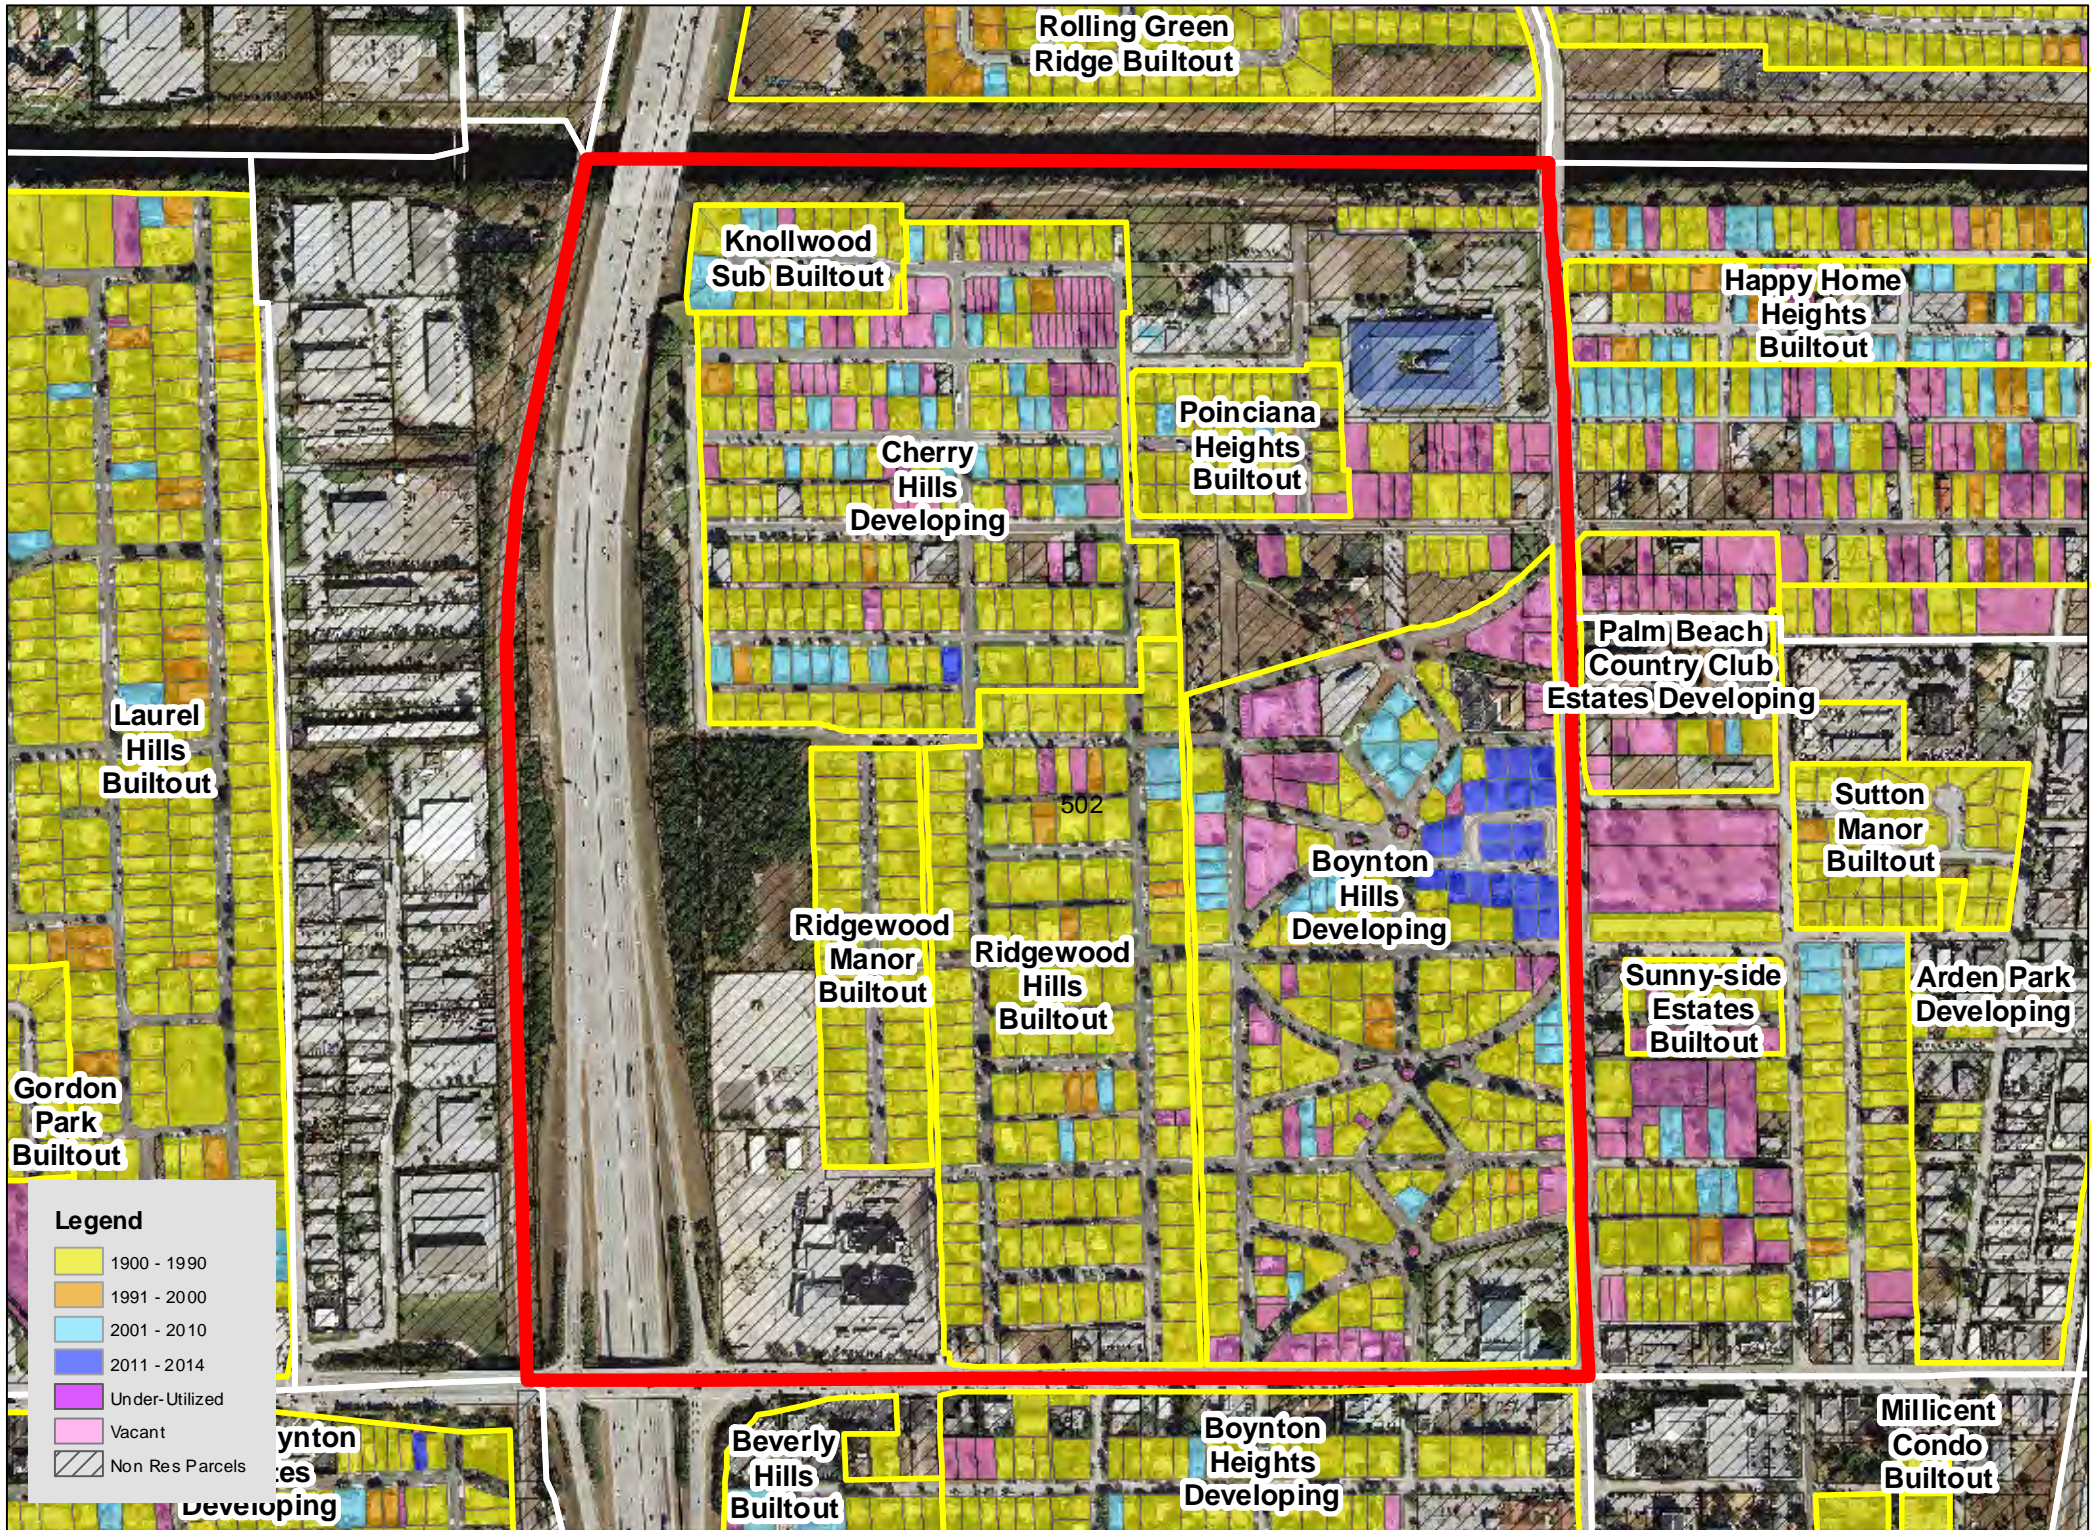

TAZ 402

TAZ 403

TAZ 407

TAZ 416

TAZ 453

TAZ 455

TAZ 480

TAZ 485

Legend

| | |
|------------|-----------------|
| Yellow | 1900 - 1990 |
| Orange | 1991 - 2000 |
| Light Blue | 2001 - 2010 |
| Dark Blue | 2011 - 2014 |
| Purple | Under-Utilized |
| Pink | Vacant |
| Hatched | Non Res Parcels |

TAZ 594

Patch Reef
Estates
Builtout

Millpond Timbercreek
Builtout

Legend

- 1900 - 1990
- 1991 - 2000
- 2001 - 2010
- 2011 - 2014
- Under-Utilized
- Vacant
- Non Res Parcels

Boca Raton
Bath & Tennis
Club Builtout

TAZ 640

TAZ 651

Boca Raton
Square
Buitout

TAZ 718

TAZ 744

TAZ 746

TAZ 747

TAZ 750