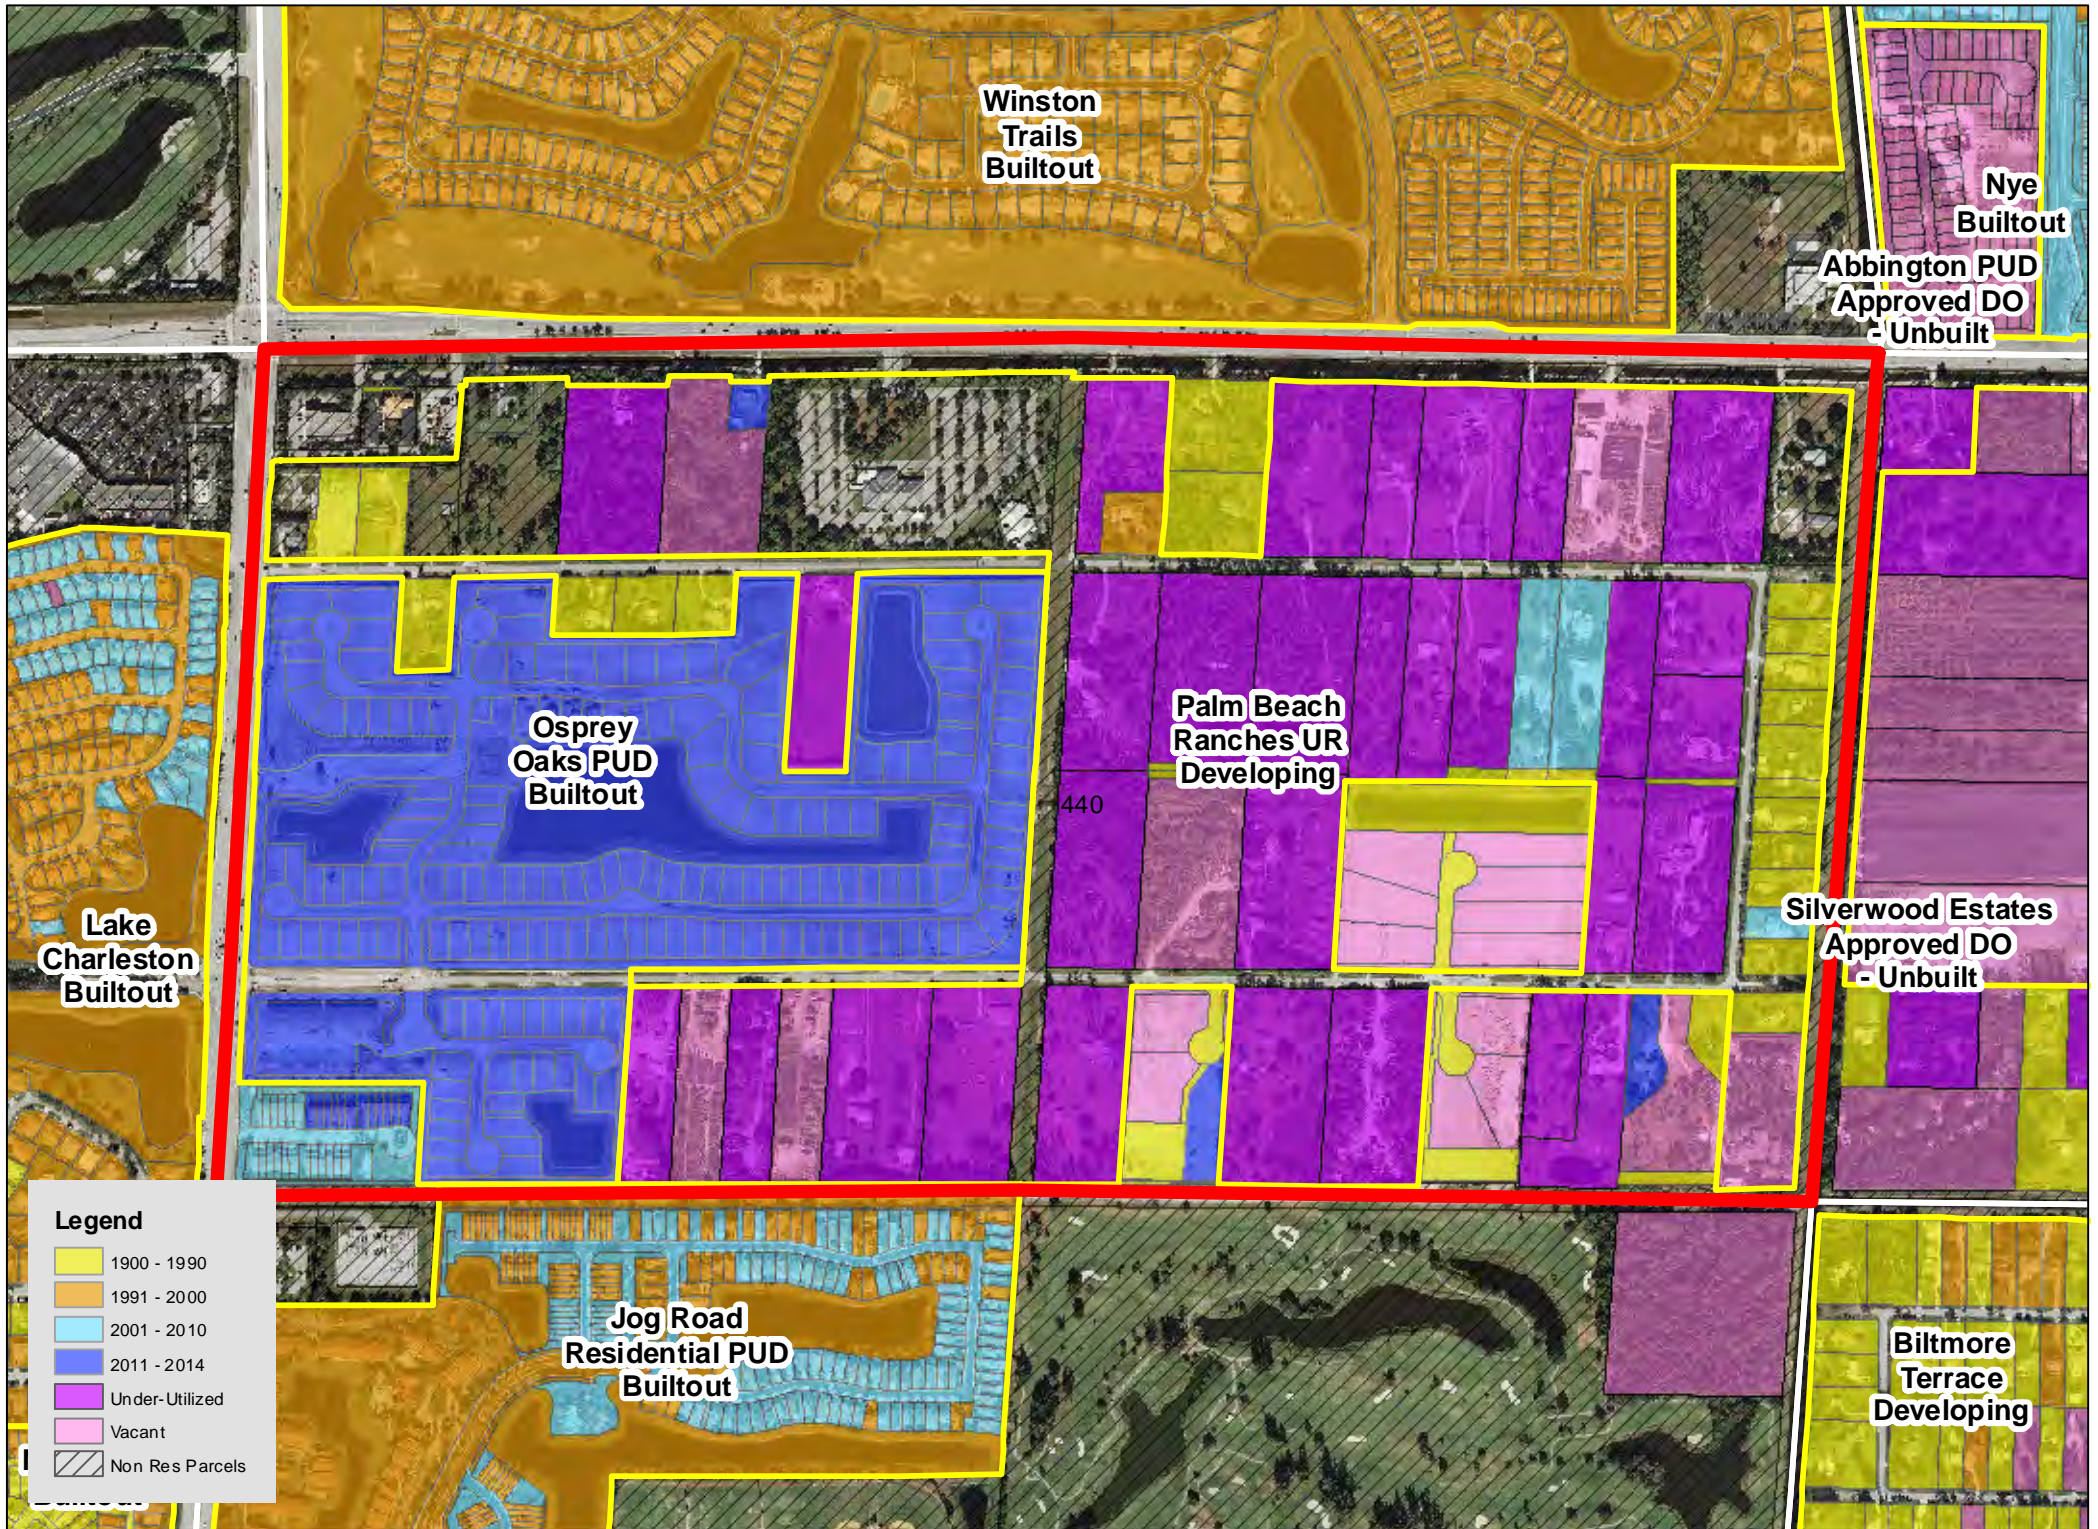

TAZ 402

TAZ 403

TAZ 407

TAZ 416

TAZ 453

TAZ 455

TAZ 480

TAZ 485

Legend

| | |
|------------|-----------------|
| Yellow | 1900 - 1990 |
| Orange | 1991 - 2000 |
| Light Blue | 2001 - 2010 |
| Dark Blue | 2011 - 2014 |
| Purple | Under-Utilized |
| Pink | Vacant |
| Hatched | Non Res Parcels |

TAZ 594

Patch Reef
Estates
Builtout

Millpond Timbercreek
Builtout

Legend

- 1900 - 1990
- 1991 - 2000
- 2001 - 2010
- 2011 - 2014
- Under-Utilized
- Vacant
- Non Res Parcels

Boca Raton
Bath & Tennis
Club Builtout

TAZ 640

TAZ 651

Boca Raton
Square
Buitout

TAZ 718

TAZ 744

TAZ 746

TAZ 747

TAZ 750