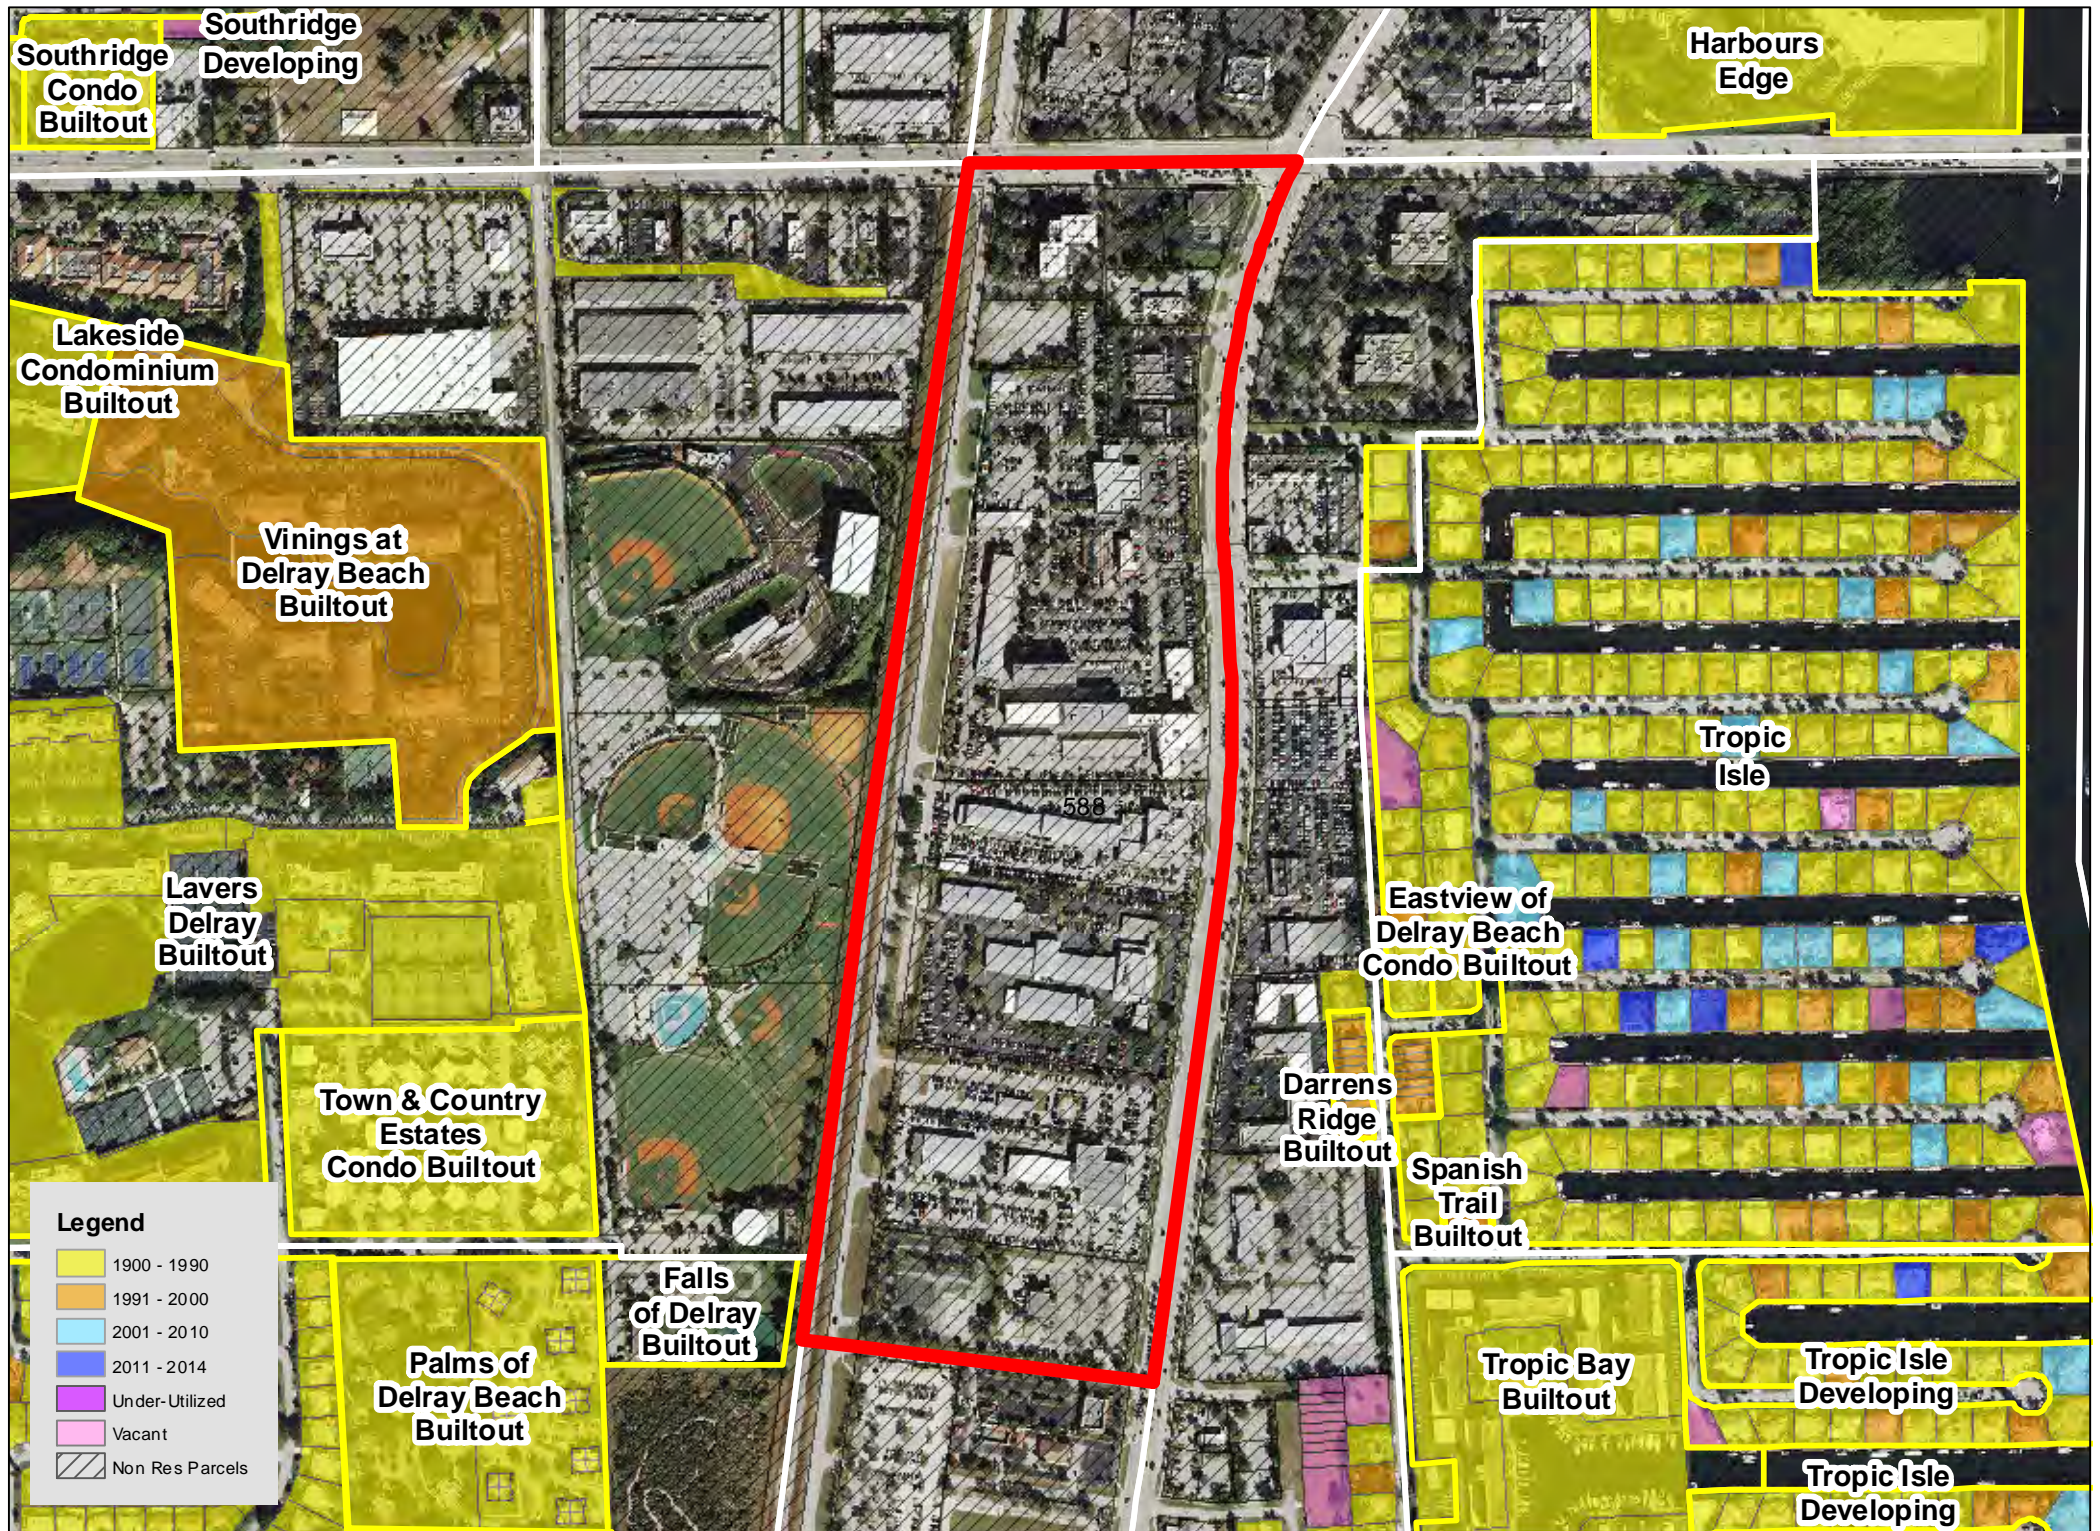

Legend

| | |
|------------|-----------------|
| Yellow | 1900 - 1990 |
| Orange | 1991 - 2000 |
| Light Blue | 2001 - 2010 |
| Dark Blue | 2011 - 2014 |
| Purple | Under-Utilized |
| Pink | Vacant |
| Hatched | Non Res Parcels |

TAZ 594

Patch Reef
Estates
Builtout

Millpond Timbercreek
Builtout

Legend

- 1900 - 1990
- 1991 - 2000
- 2001 - 2010
- 2011 - 2014
- Under-Utilized
- Vacant
- Non Res Parcels

Boca Raton
Bath & Tennis
Club Builtout

TAZ 640

TAZ 651

Boca Raton
Square
Buitout

TAZ 718

TAZ 744

TAZ 746

TAZ 747

TAZ 750