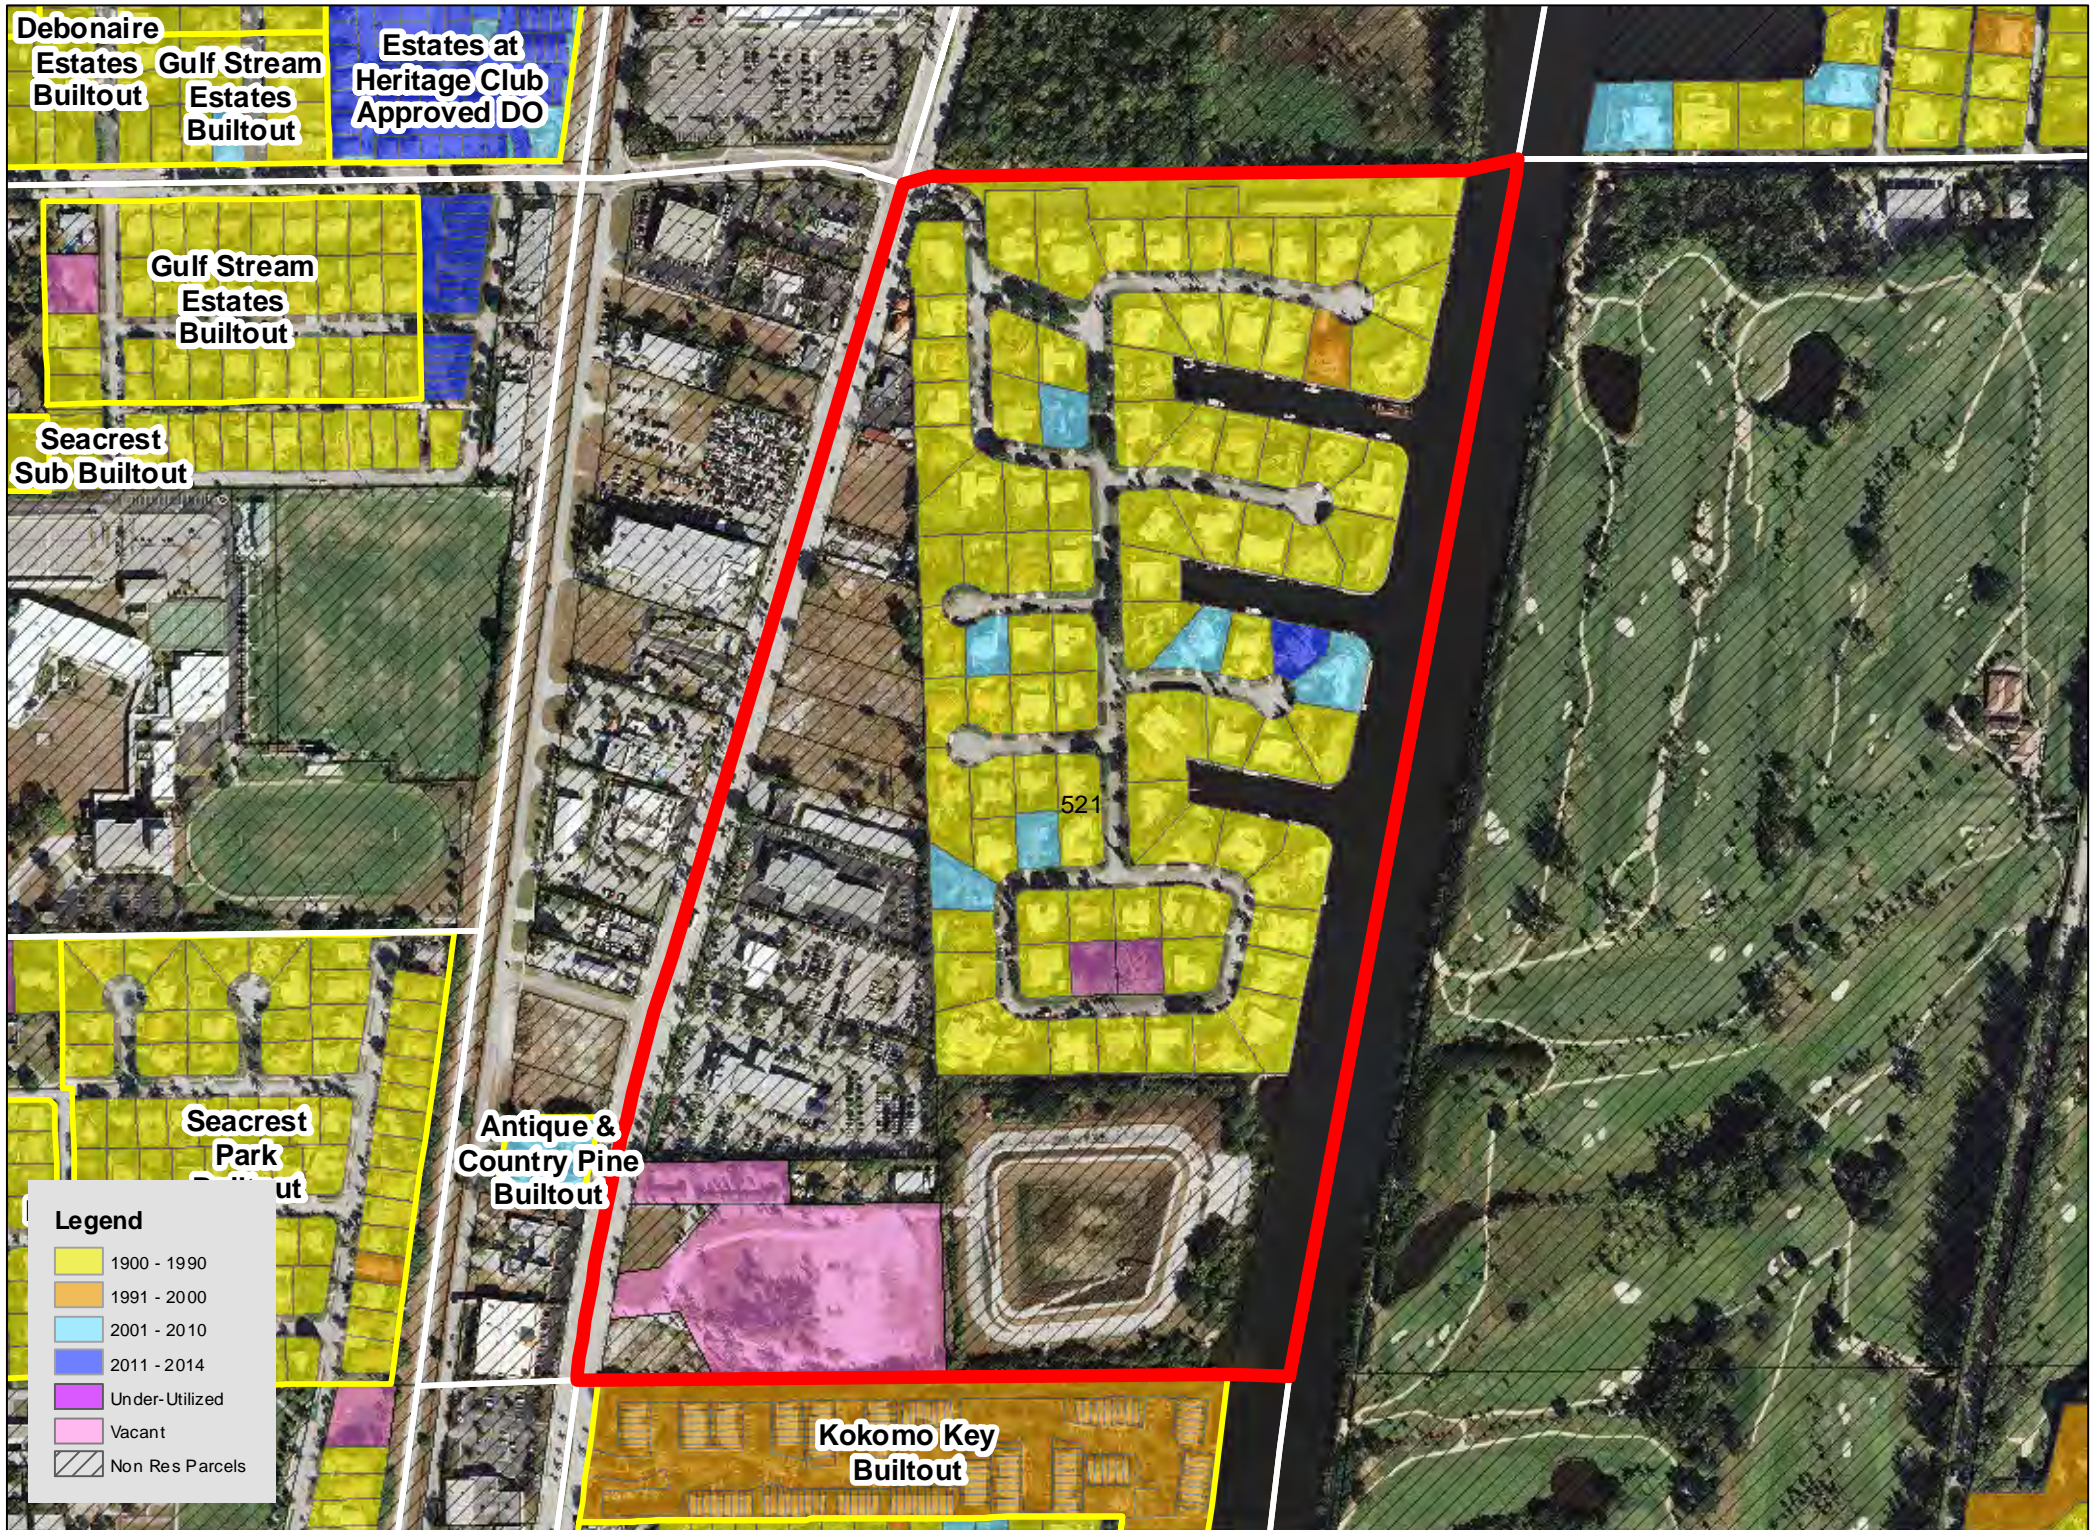

TAZ 402

TAZ 403

TAZ 407

TAZ 416

TAZ 453

TAZ 455

TAZ 480

TAZ 485

Legend

| | |
|------------|-----------------|
| Yellow | 1900 - 1990 |
| Orange | 1991 - 2000 |
| Light Blue | 2001 - 2010 |
| Dark Blue | 2011 - 2014 |
| Purple | Under-Utilized |
| Pink | Vacant |
| Hatched | Non Res Parcels |

TAZ 594

Patch Reef
Estates
Builtout

Millpond Timbercreek
Builtout

Legend

- 1900 - 1990
- 1991 - 2000
- 2001 - 2010
- 2011 - 2014
- Under-Utilized
- Vacant
- Non Res Parcels

Boca Raton
Bath & Tennis
Club Builtout

TAZ 640

TAZ 651

Boca Raton
Square
Buitout

TAZ 718

TAZ 744

TAZ 746

TAZ 747

TAZ 750