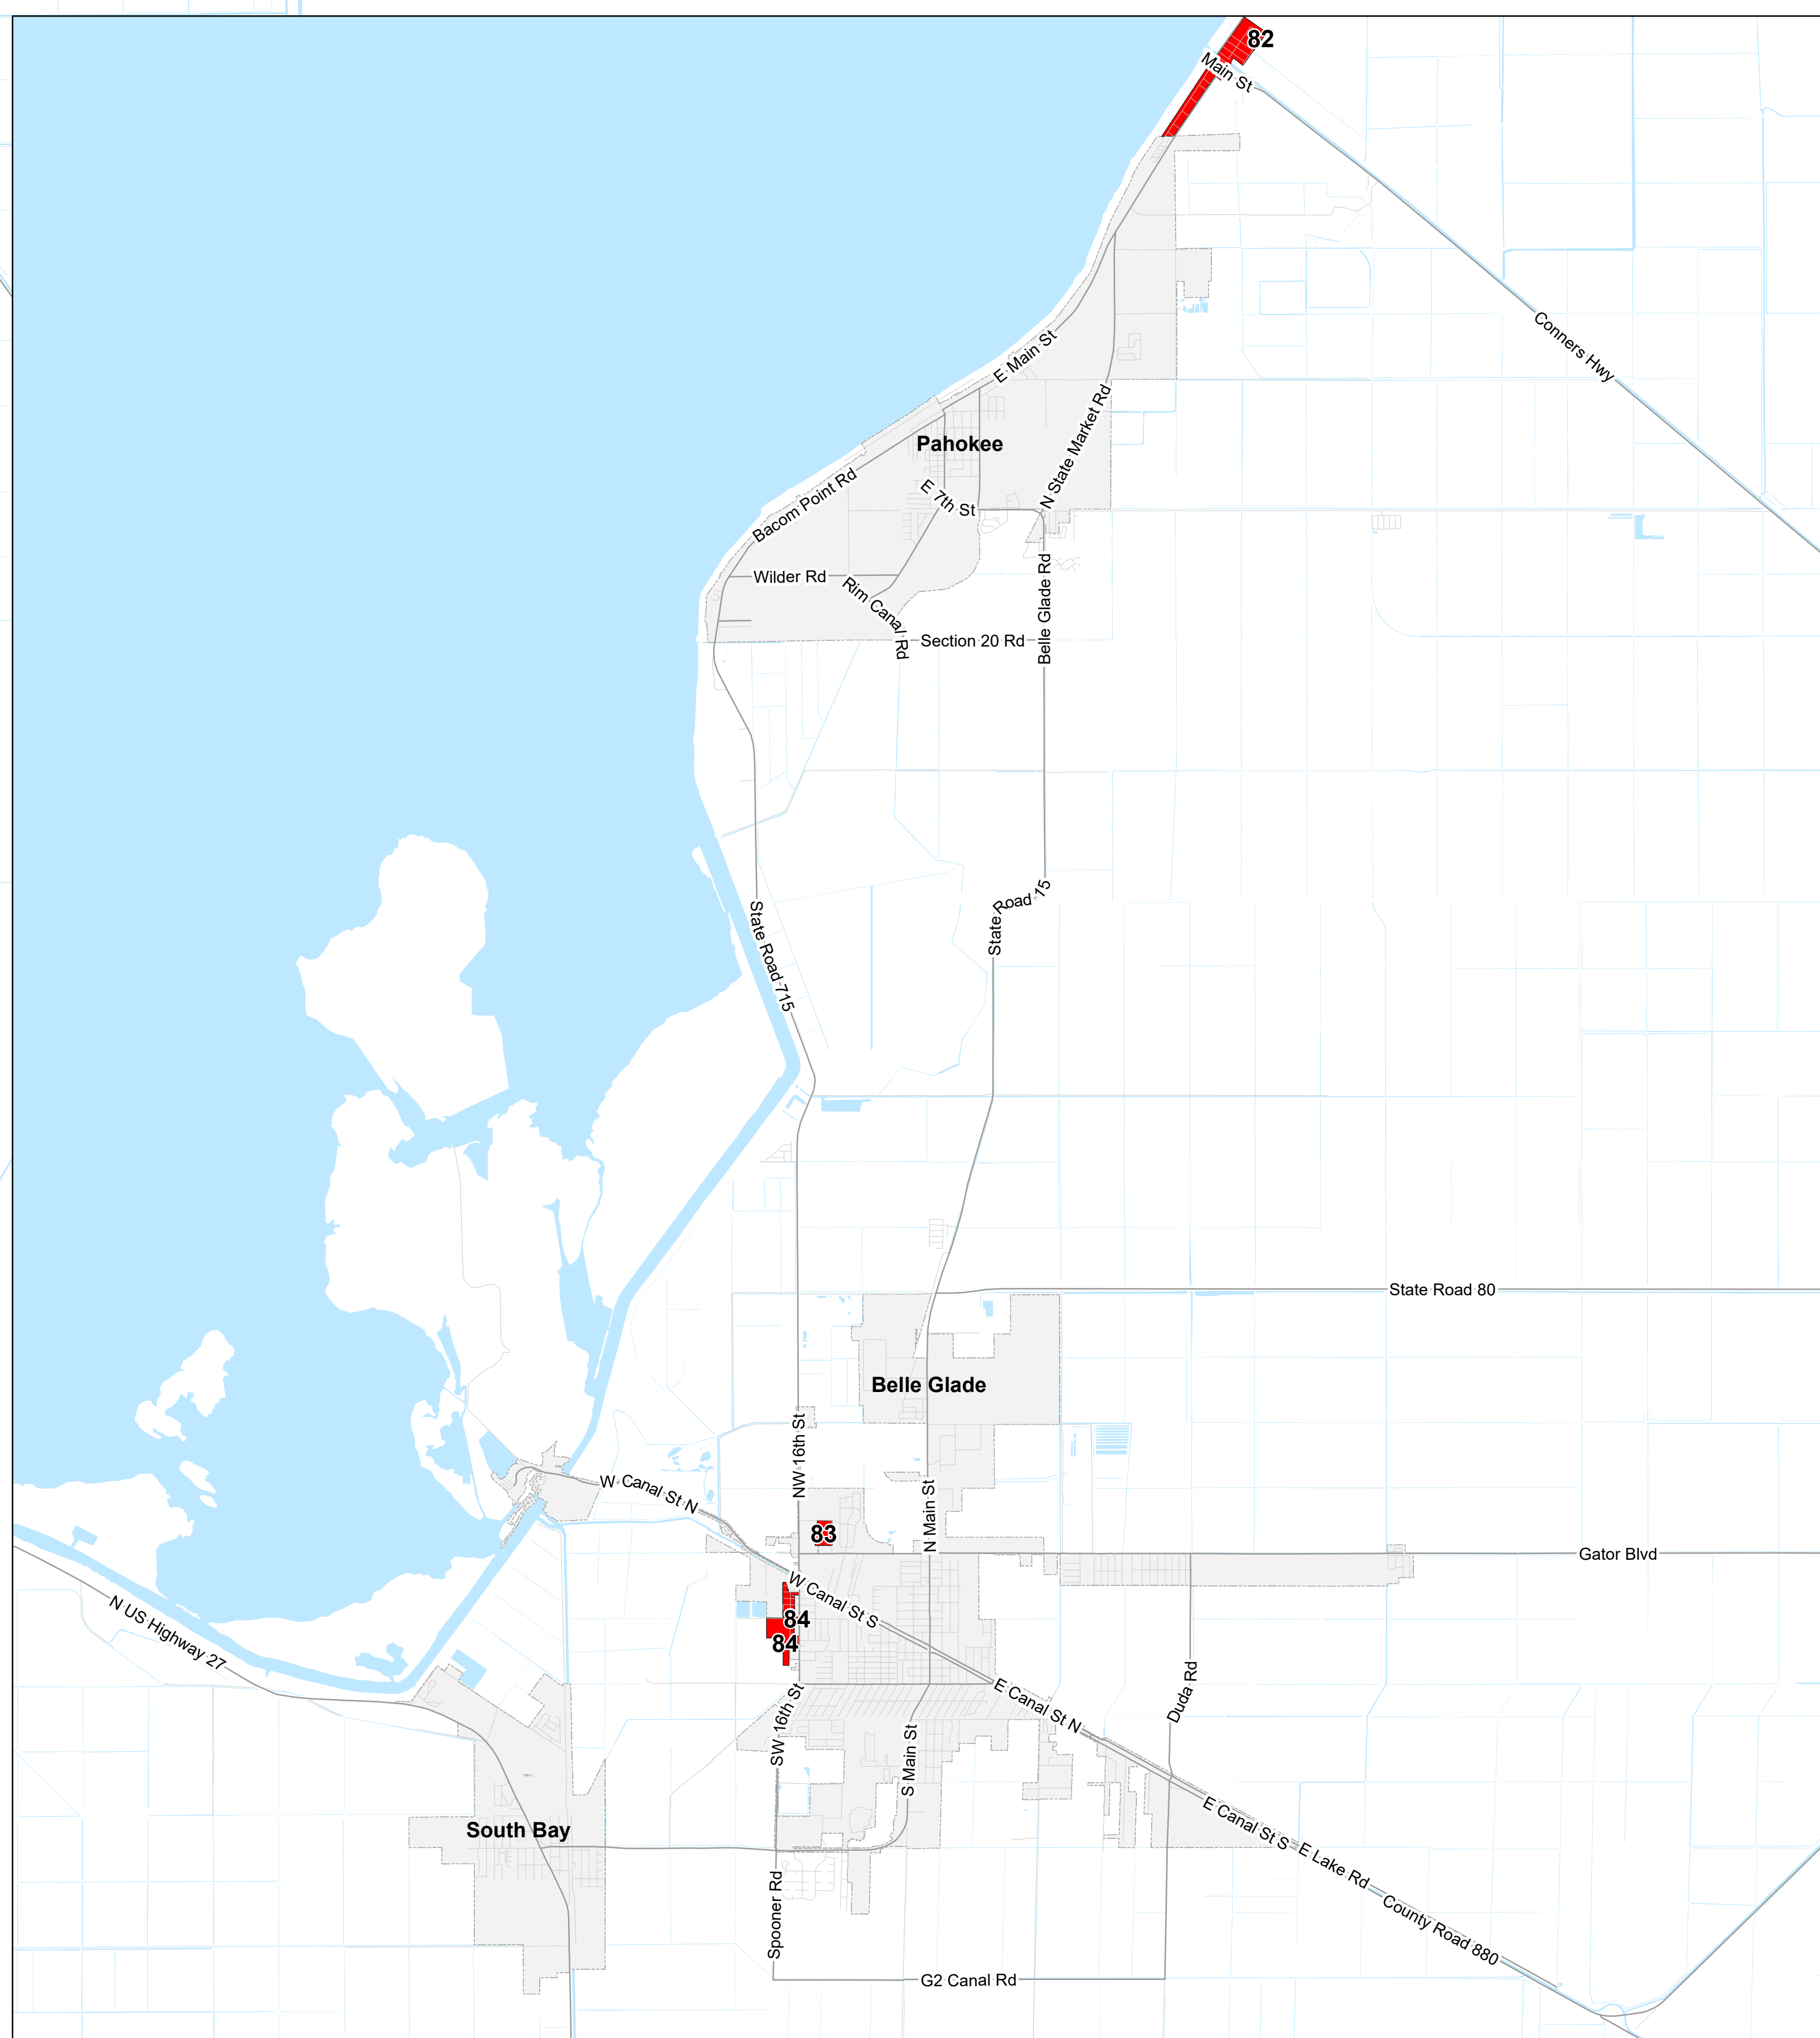

WESTERN COMMUNITIES

CCRT Areas of Palm Beach County, Florida

CCRT Areas Municipalities

Planning, Zoning and Building Department - GIS

2300 N. Jog Road
West Palm Beach, FL 33406
(561) 233-5000
pzbmap@pbcgov.com
www.pbcgov.com/pzb