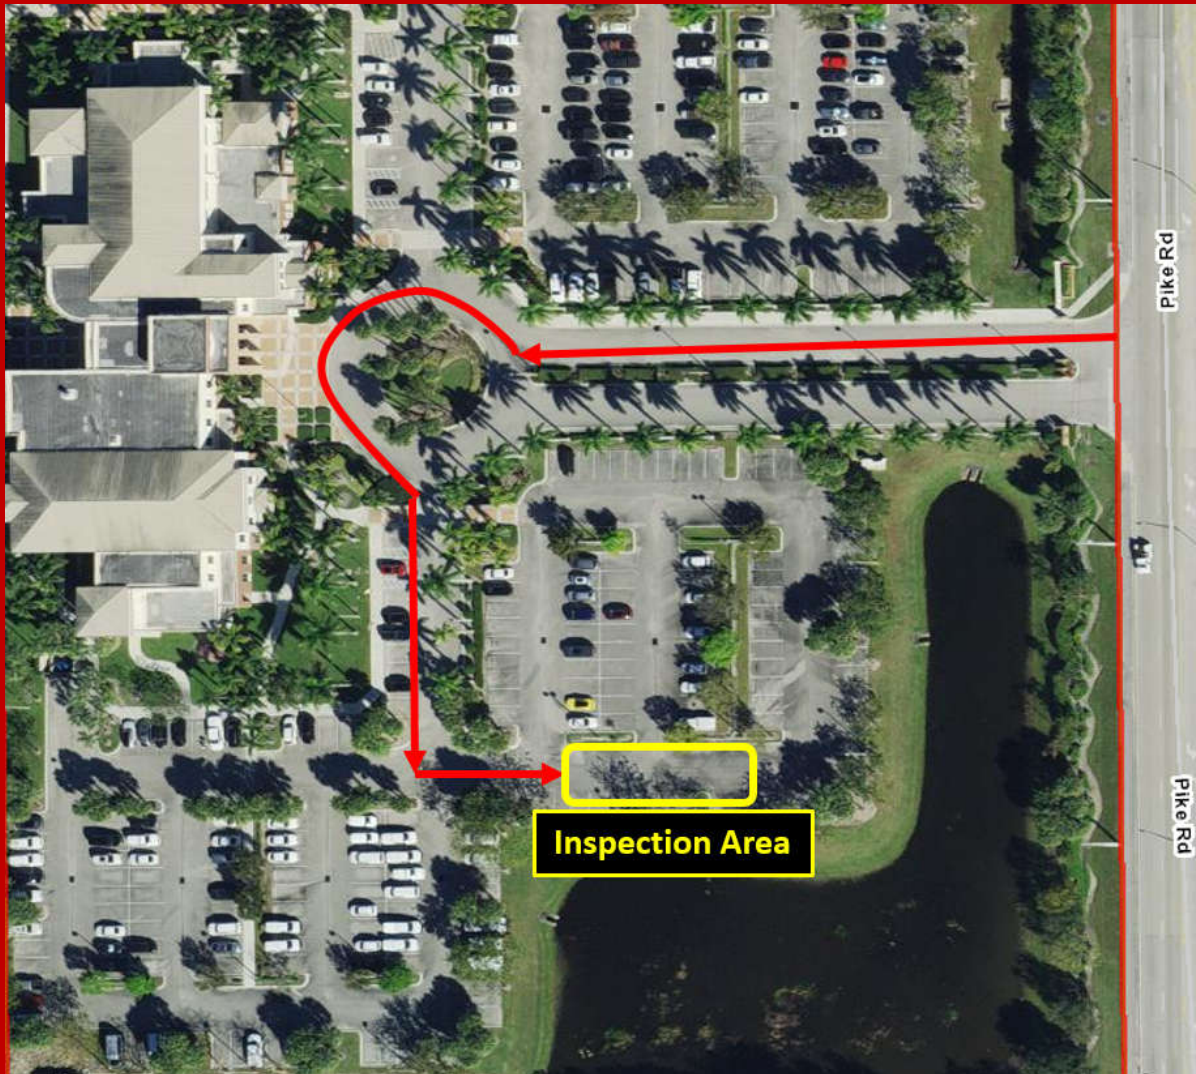

**Palm Beach County Fire Rescue
Food Truck Safety Inspection Location
405 Pike Rd. West Palm Beach, FL 33411**

Directions from North of address

Florida Turnpike South, Exit 97
Left off of Exit (Pike Rd)
First Right – 405 Pike Rd

-or-

I-95 South, Exit 68, Southern Blvd (West),
Right off of Exit
Approximately 6 miles then right on Pike Rd
On Left, Approximate ¼ Mile

Direction from South of Address

FL Turnpike North, Exit 97
Right off of Exit (Southern Blvd)
First Right (Pike Rd)
On Left, Approximate ¼ Mile

-or-

I-95 North, Exit 68 Southern Blvd (West),
left off of Exit
Approximately 6 miles then right on Pike Rd
On Left, Approximate ¼ Mile