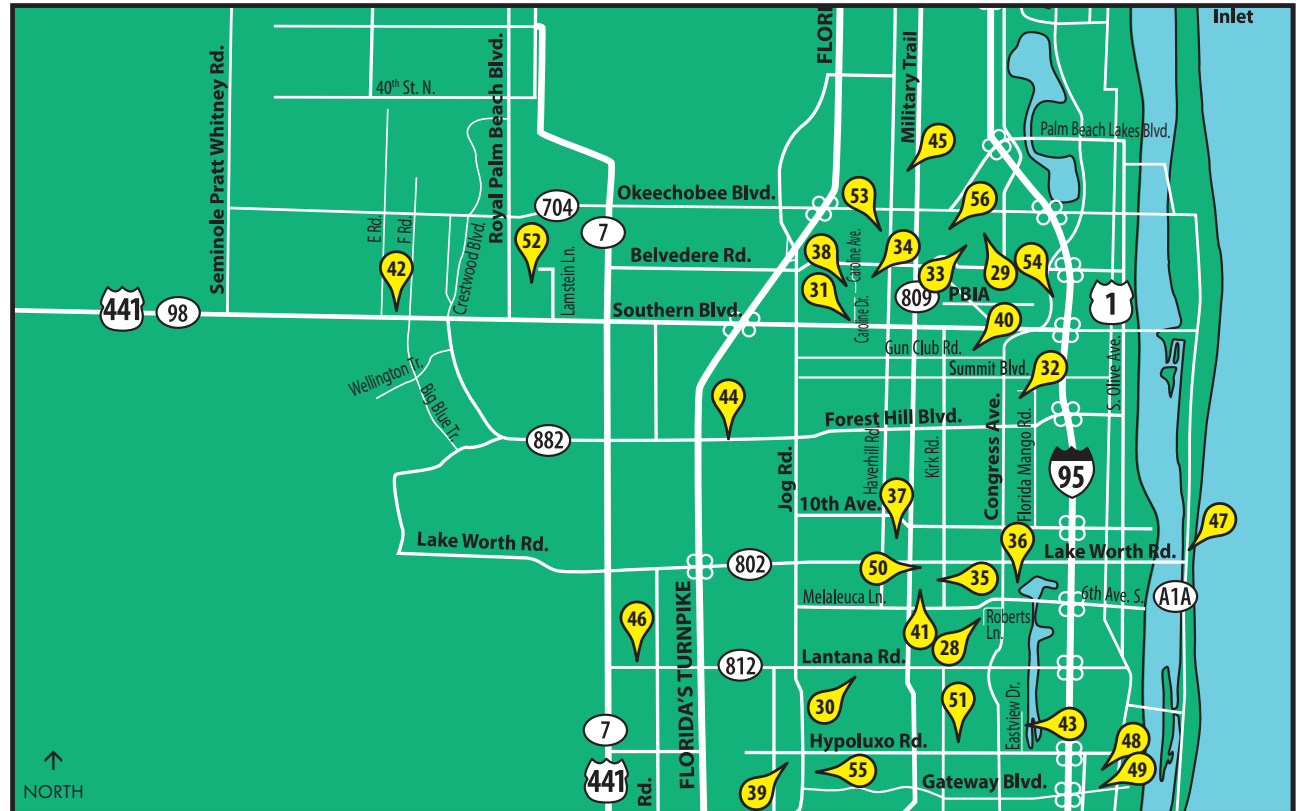

Central Palm Beach County

- 28 Affron Park**
4777 Serafica Dr.
Lake Worth
- 29 Belvedere Heights Park**
2508 Bridgeman Drive,
West Palm Beach
- 30 Buttonwood Park**
5300 Lantana Rd.
Lake Worth
- 31 Caroline Park**
67 Caroline Dr.
West Palm Beach
- 32 Flamango Lake Park**
2606 Flamango Lake Dr.
West Palm Beach
- 33 Golfview Heights Park**
2301 Seminole Blvd.
West Palm Beach
- 34 Haverhill Park**
5470 Belvedere Rd.
Haverhill
- 35 Ixora Park**
4246 Lilac Cir.
Lake Worth
- 36 John Prince Park**
2700 6th Ave. S.
4759 S. Congress Ave.
2520 Lake Worth Rd.
Lake Worth
- 37 Kenwood Park**
4645 Clinton Blvd.
Lake Worth
- 38 Lake Belvedere Estates Park**
675 Caroline Ave.
West Palm Beach
- 39 Lake Charleston Park**
7001 Charleston Shores Blvd.
Lake Worth
- 40 Lake Lytal Park**
3645 Gun Club Rd.
West Palm Beach
- 41 Lake Worth West Park**
4150 Vermont Ave.
Lake Worth
- 42 Loxahatchee Groves Park**
13901 Southern Blvd.
Loxahatchee Groves
- 43 Melear Park**
6684 Eastview Dr.
Lantana
- 44 Okeehoe Park**
7715 Forest Hill Blvd.
West Palm Beach
- 45 Old Trail Park**
2739 N. Old Military Tr.
West Palm Beach
- 46 Park Ridge Public Golf Course**
9191 Lantana Rd.
Lake Worth
- 47 R. G. Kreusler Memorial Park**
2882 S. Ocean Blvd.
Palm Beach
- 48 San Castle Community Park**
1101 Mentone Rd.
Lake Worth
- 49 San Castle Neighborhood Park**
1065 Highview Rd.
Lake Worth
- 50 Sanders Drive Park**
4247 Sanders Dr.
Lake Worth

- 51 Santaluces Athletic and Aquatic Complex**
6750/6880 Lawrence Rd.
Lantana
- 52 Seminole Palms Park**
151 Lamstein Ln.
Royal Palm Beach
- 53 Stacy Street Park**
5060 Stacy St.
West Palm Beach

- 54 Stub Canal Park**
2140 Oglethorpe Rd.
West Palm Beach
- 55 West Boynton Park/ Recreation Center**
6000 Northtree Blvd.
Lake Worth
- 56 Westgate Park/ Recreation Center**
3691 Oswego Ave.
West Palm Beach