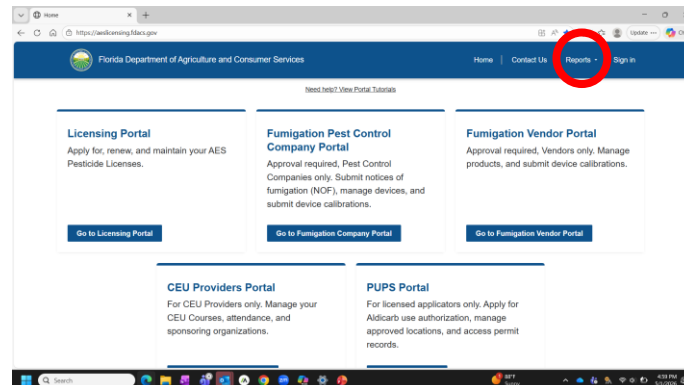

# How to find the Earned CEU Search on the FDACS Website

Developed by Jenna Austhof-Curtis

Once you log in, you will see the FDACS Pesticide Licensing Sign Home Page. In the top-right corner, you will see the Reports tab. Click on it.