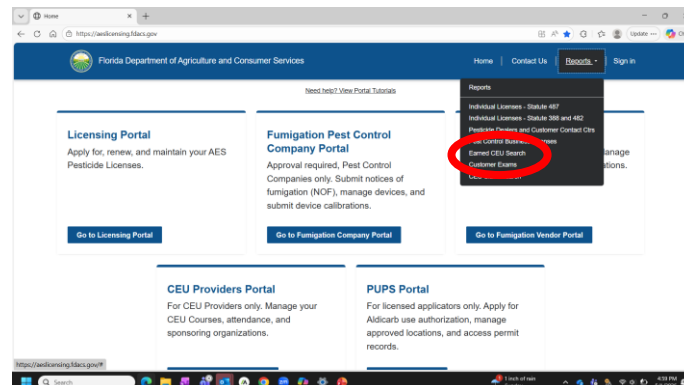

From the drop-down menu, select and click Earned CEU Search.