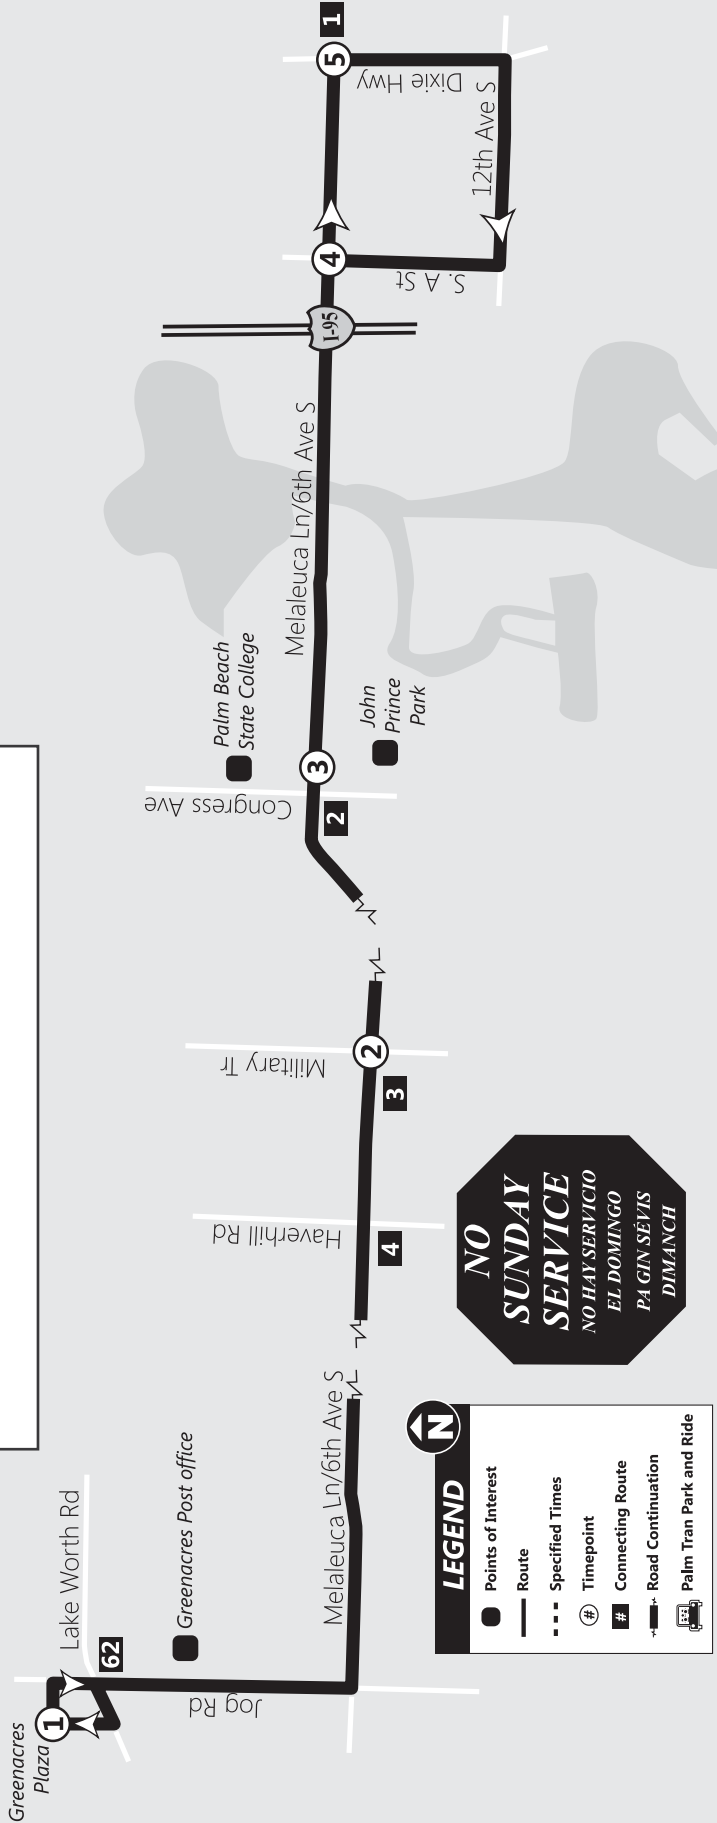

Central County
Route 64
Ruta / Rout

**Via Melaleuca/6th Ave. South —
Greenacres to Lake Worth**

POINTS OF INTEREST:

- Greenacres Plaza
- Greenacres Post Office
- Palm Beach State College
- John Prince Park