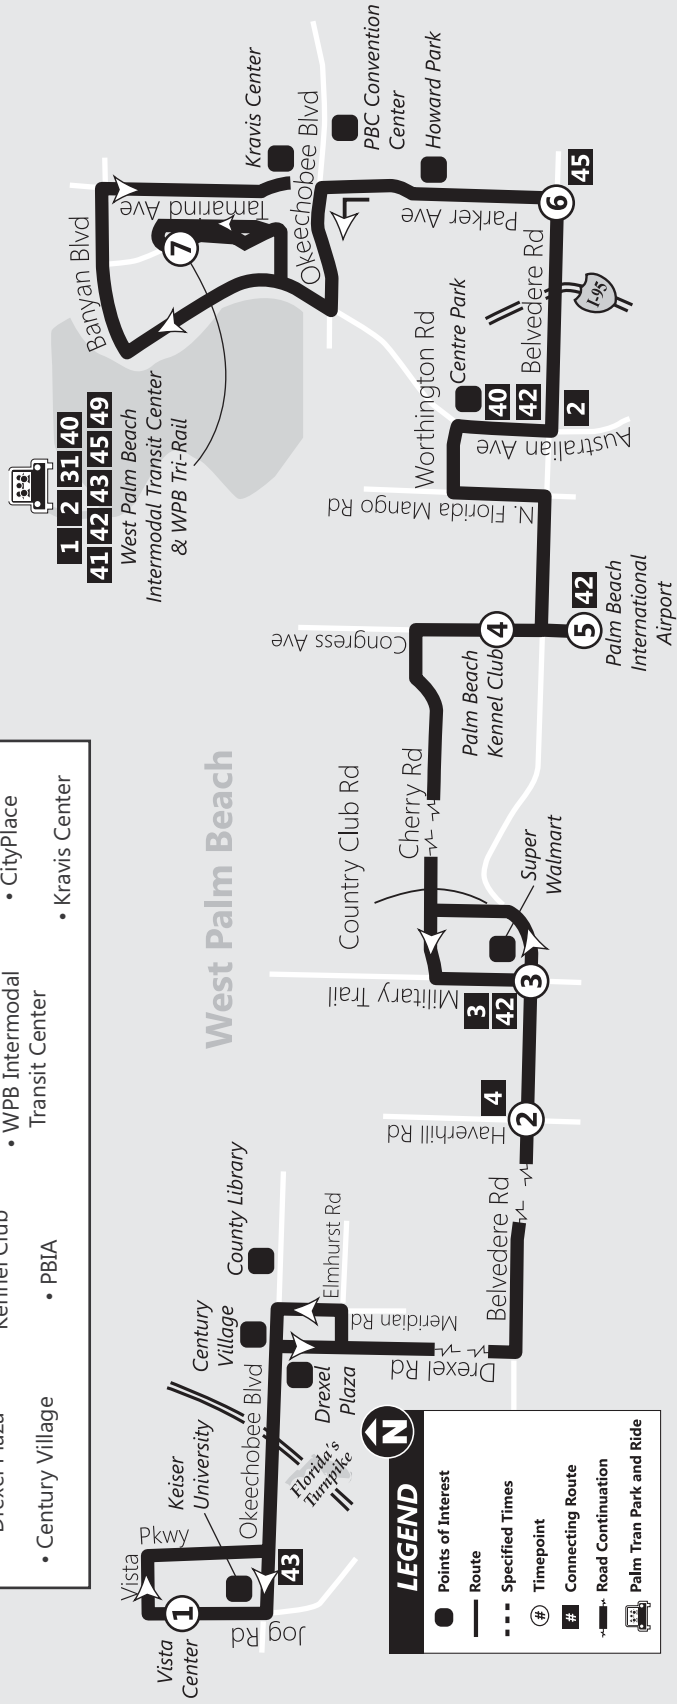

Central County
Route 44
Ruta / Rout

**Via Belvedere Rd. —
West Palm Beach Crosstown**

1. **POINTS OF INTEREST:**
2. Vista Center/Keiser University
   - Drexel Plaza
   - Century Village
   - PBC Library
   - Super Wal Mart
   - Palm Beach Kennel Club
   - PBIA
   - Centre Park
   - West Palm Beach Tri-Rail
   - WPB Intermodal Transit Center
   - PBC Convention Center
   - Howard Park
   - CityPlace
   - Kravis Center