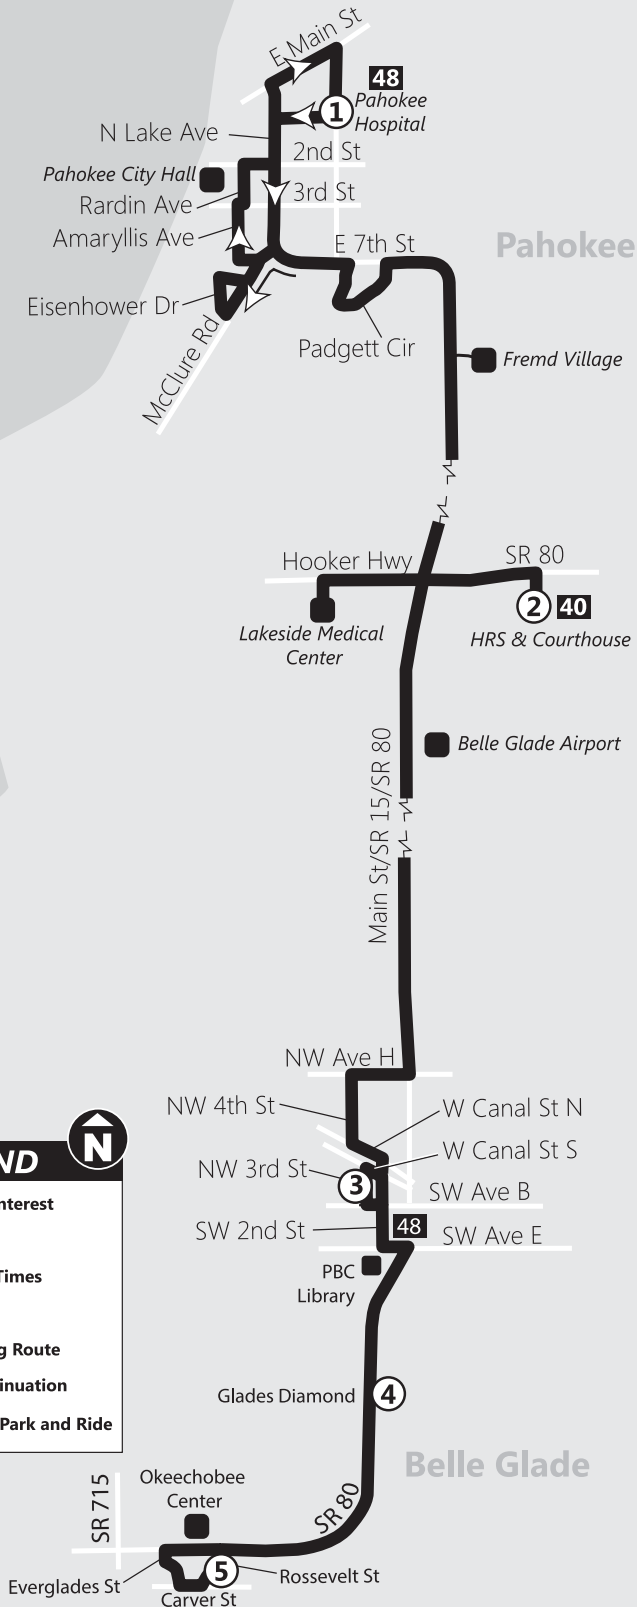

LEGEND

- Points of Interest
- Route
- Specified Times
- Timepoint
- Connecting Route
- Road Continuation
- Palm Tran Park and Ride

Route 47 Weekday Ruta 47 Semana / Rout 47 Lasémèn

SOUTHBOUND SUR / SID

	① Pahokee <i>Bus Stop #4800</i>	② Glades Health Center & Courthouse <i>Bus Stop #3253</i>	③ NW 3rd & SW Ave. A <i>Bus Stop #4854</i>	④ Glades Diamond <i>Bus Stop #4862</i>	⑤ Okeechobee Center <i>Bus Stop #4868</i>
A.M.	5:00	5:25	5:35	5:45	5:50
	5:30	5:55	6:05	6:15	6:20
	6:00	6:25	6:35	6:45	6:50
	6:30	6:55	7:05	7:15	7:20
	7:00	7:25	7:35	7:45	7:50
	7:30	7:55	8:05	8:15	8:20
	8:00	8:25	8:35	8:45	8:50
	8:30	8:55	9:05	9:15	9:20
	9:00	9:25	9:35	9:45	9:50
	9:30	9:55	10:05	10:15	10:20
	10:00	10:25	10:35	10:45	10:50
	10:30	10:55	11:05	11:15	11:20
11:00	11:25	11:35	11:45	11:50	
11:30	11:55	12:05	12:15	12:20	
12:00	12:25	12:35	12:45	12:50	
12:30	12:55	1:05	1:15	1:20	
1:00	1:25	1:35	1:45	1:50	
1:30	1:55	2:05	2:15	2:20	
2:00	2:25	2:35	2:45	2:50	
2:30	2:55	3:05	3:15	3:20	
3:00	3:25	3:35	3:45	3:50	
3:30	3:55	4:05	4:15	4:20	
4:00	4:25	4:35	4:45	4:50	
4:30	4:55	5:05	5:15	5:20	
5:00	5:25	5:35	5:45	5:50	
5:30	5:55	6:05	6:15	6:20	
6:00	6:25	6:35	6:45	6:50	
6:30	6:55	7:05	7:15	7:20	
7:00	7:25	7:35	7:45	7:50	
7:30	7:55	8:05	8:15	8:20	
8:00	8:25	8:35	8:45	8:50	
8:30	8:55	9:05	9:15	9:20	