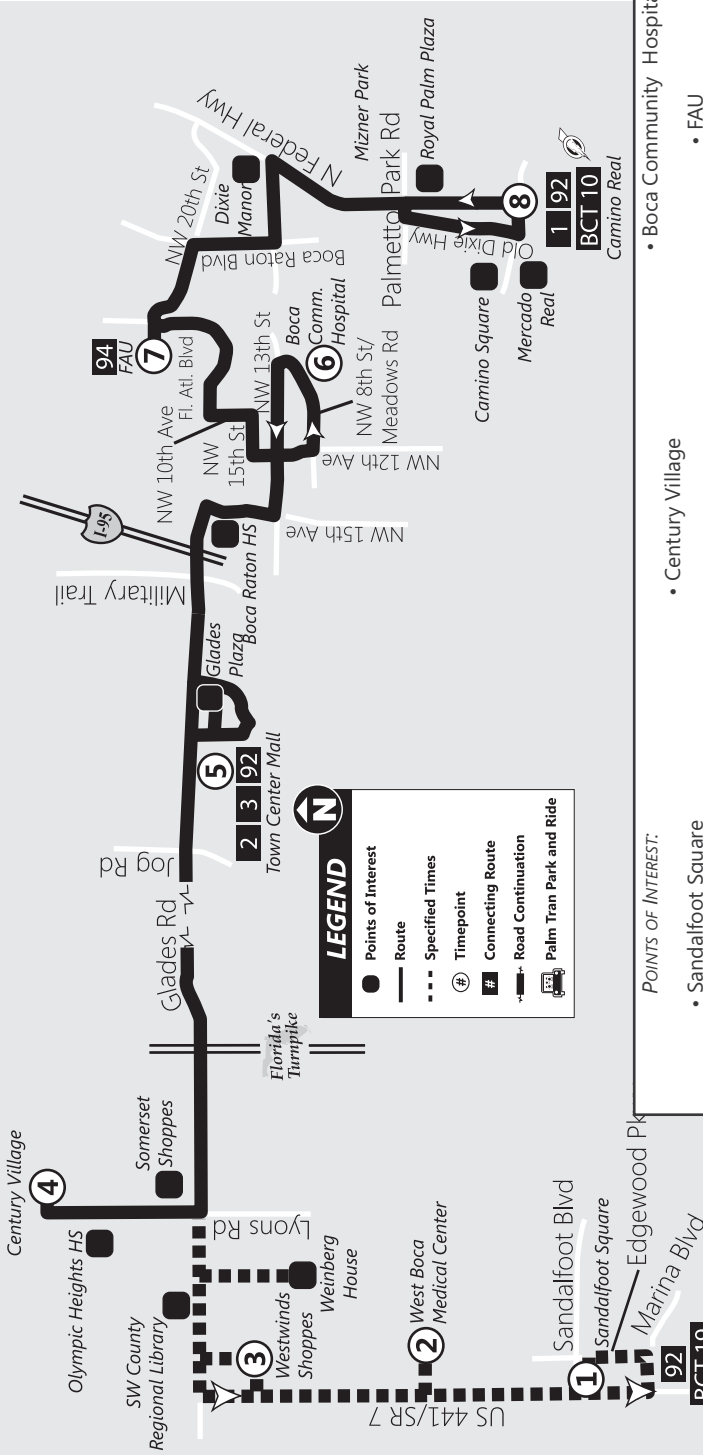

South County Route 91 Ruta / Rout

Via Glades Rd. — Boca Raton Crosstown

LEGEND

- Points of Interest
- Route
- - - Specified Times
- # Timepoint
- # Connecting Route
- --- Road Continuation
- 🚗 Palm Tran Park and Ride

POINTS OF INTEREST:

1. Sandalfoot Square
   - West Boca Medical Center
   - Westwinds Shoppes
   - Weinberg House/ JCC
   - SW County Regional Library
   - Olympic Heights HS
2. Century Village
   - Somerset Shopping Center
   - Town Center Mall
   - Glades Plaza
   - Boca High School
   - Boca Middle School
3. Boca Community Hospital
   - FAU
   - Dixie Manor
   - Mizner Park
   - Camino Square
   - Mercado Real
   - Royal Palm Plaza