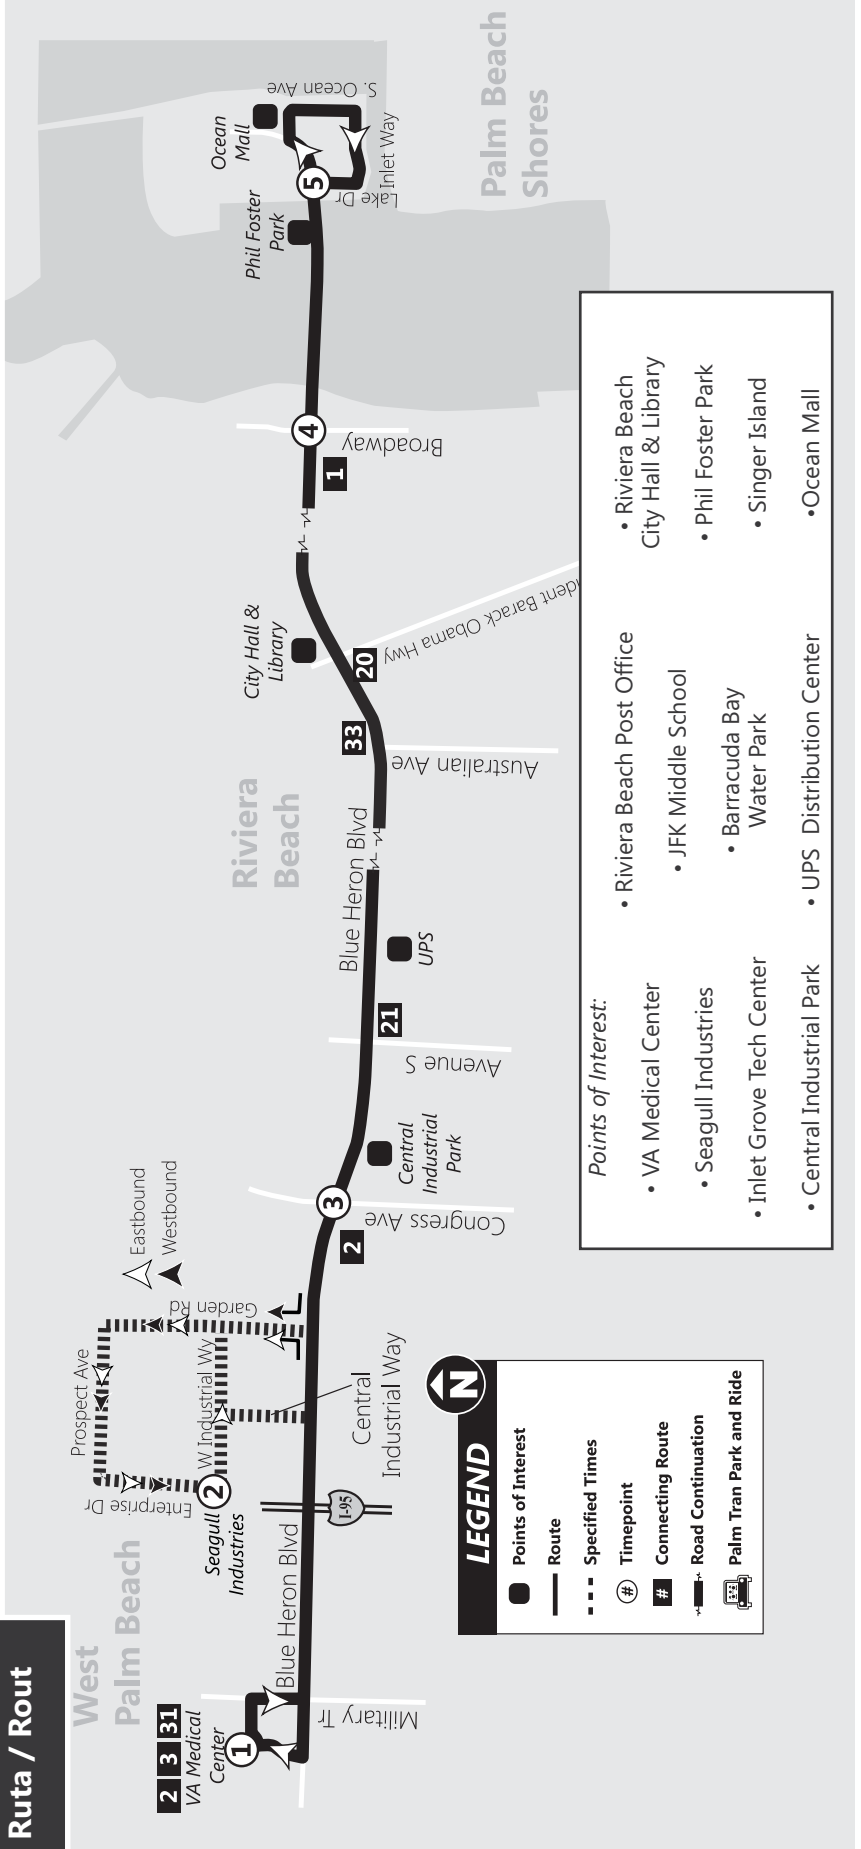

Via Blue Heron Blvd. — Riviera Beach Crosstown