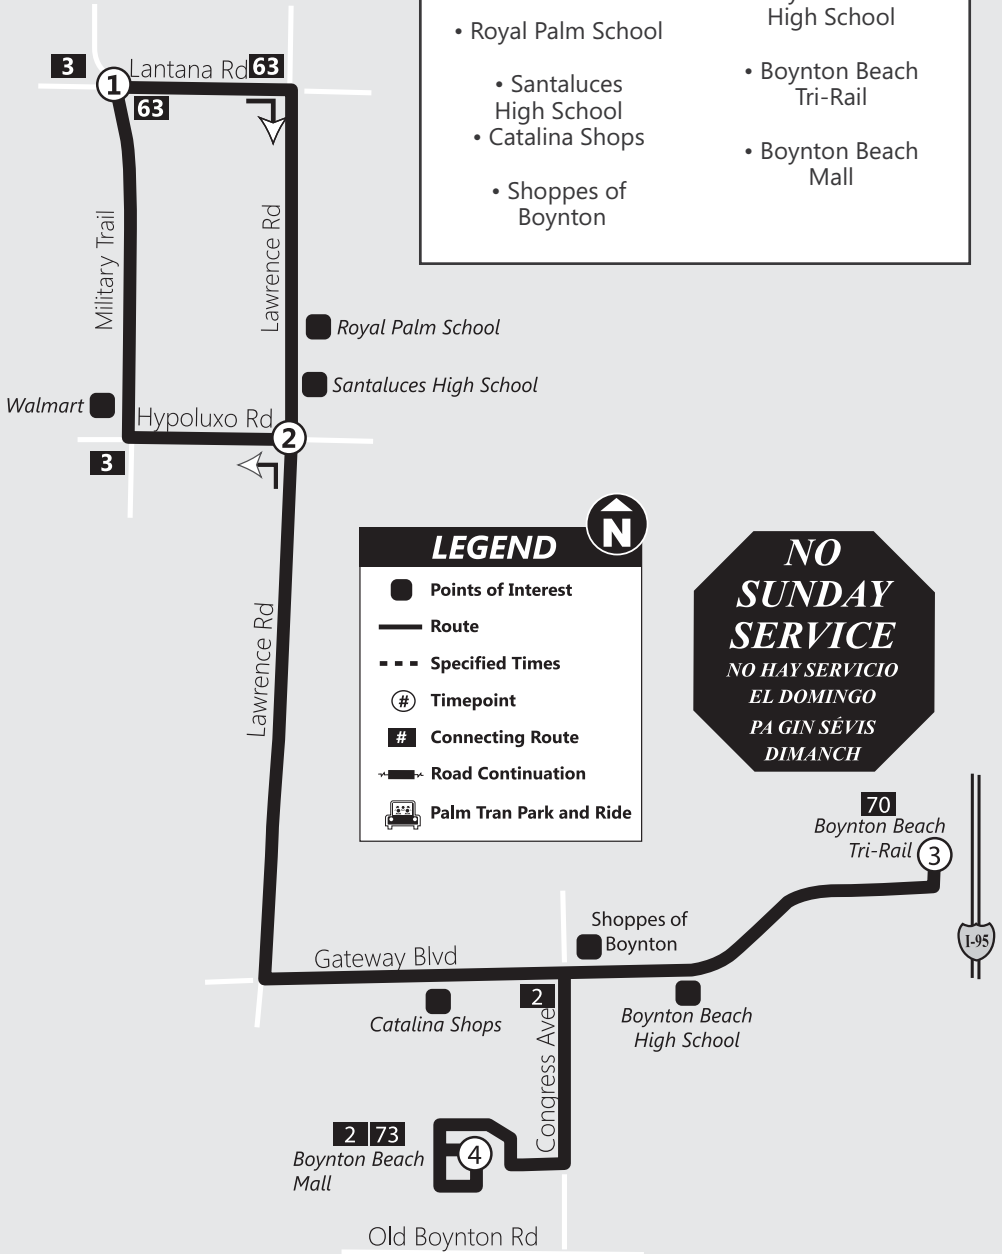

LEGEND

- Points of Interest
- Route
- - - Specified Times
- Ⓝ Timepoint
- # Connecting Route
- Road Continuation
- 🚏 Palm Tran Park and Ride

NO SUNDAY SERVICE
 NO HAY SERVICIO
 EL DOMINGO
 PA GIN SÈVIS
 DIMANCH