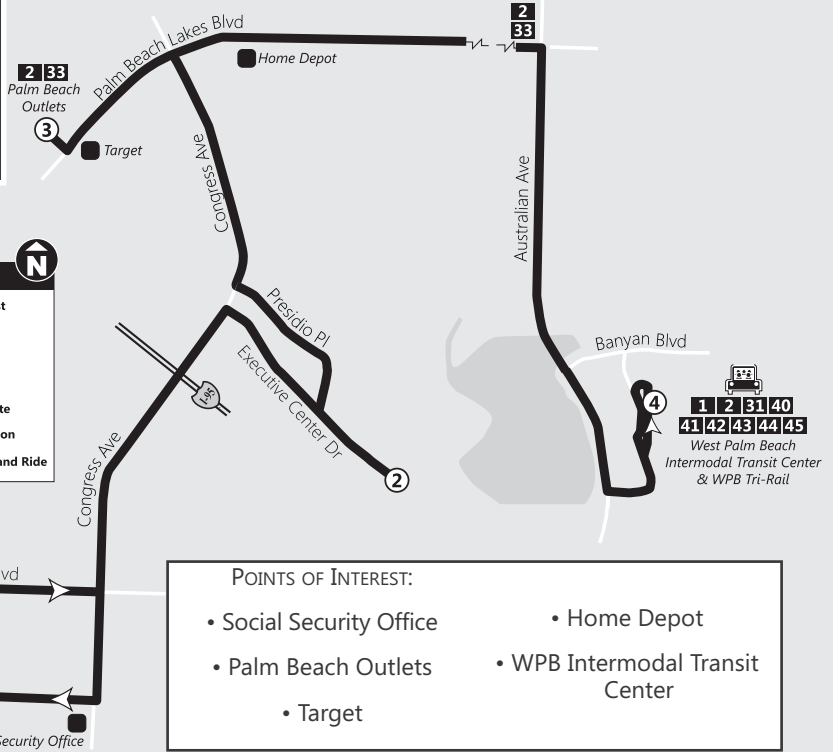

Central County

Route 49

Ruta / Rout

Via Palm Beach Lakes Blvd. & Congress Ave. —
West Palm Beach - Westgate

LEGEND

- Points of Interest
- Route
- --- Specified Times
- # Timepoint
- # Connecting Route
- → Road Continuation
- 🚊 Palm Tran Park and Ride

1. POINTS OF INTEREST:
2. Social Security Office
   - Home Depot
   - Palm Beach Outlets
   - WPB Intermodal Transit Center
   - Target

Route 49 Weekday Ruta 49 Semana / Rout 49 Lasémèn

EASTBOUND ESTE / LÈS

	① Westgate Bus Stop #3835	② Executive Center Bus Stop #3707	③ Palm Beach Outlets Bus Stop #603	④ Intermodal Transit Center Bus Stop #602
A.M.	6:30	6:40	6:45	6:55
	7:30	7:40	7:45	7:55
	8:30	8:40	8:45	8:55
	9:30	9:40	9:45	9:55
	10:30	10:40	10:45	10:55
	11:30	11:40	11:45	11:55
	12:30	12:40	12:45	12:55
	1:30	1:40	1:45	1:55
	2:30	2:40	2:45	2:55
	3:30	3:40	3:45	3:55
P.M.	4:30	4:40	4:45	4:55
	5:30	5:40	5:45	5:55
	6:30	6:40	6:45	6:55
	7:30	7:40	7:45	7:55

WESTBOUND OESTE / LOUÈS

	④ Intermodal Transit Center Bus Stop #602	③ Palm Beach Outlets Bus Stop #603	② Executive Center Bus Stop #3707	① Westgate Bus Stop #3835
A.M.	7:05	7:15	7:20	7:30
	8:05	8:15	8:20	8:30
	9:05	9:15	9:20	9:30
	10:05	10:15	10:20	10:30
	11:05	11:15	11:20	11:30
	12:05	12:15	12:20	12:30
	1:05	1:15	1:20	1:30
	2:05	2:15	2:20	2:30
	3:05	3:15	3:20	3:30
	4:05	4:15	4:20	4:30
P.M.	5:05	5:15	5:20	5:30
	6:05	6:15	6:20	6:30
	7:05	7:15	7:20	7:30