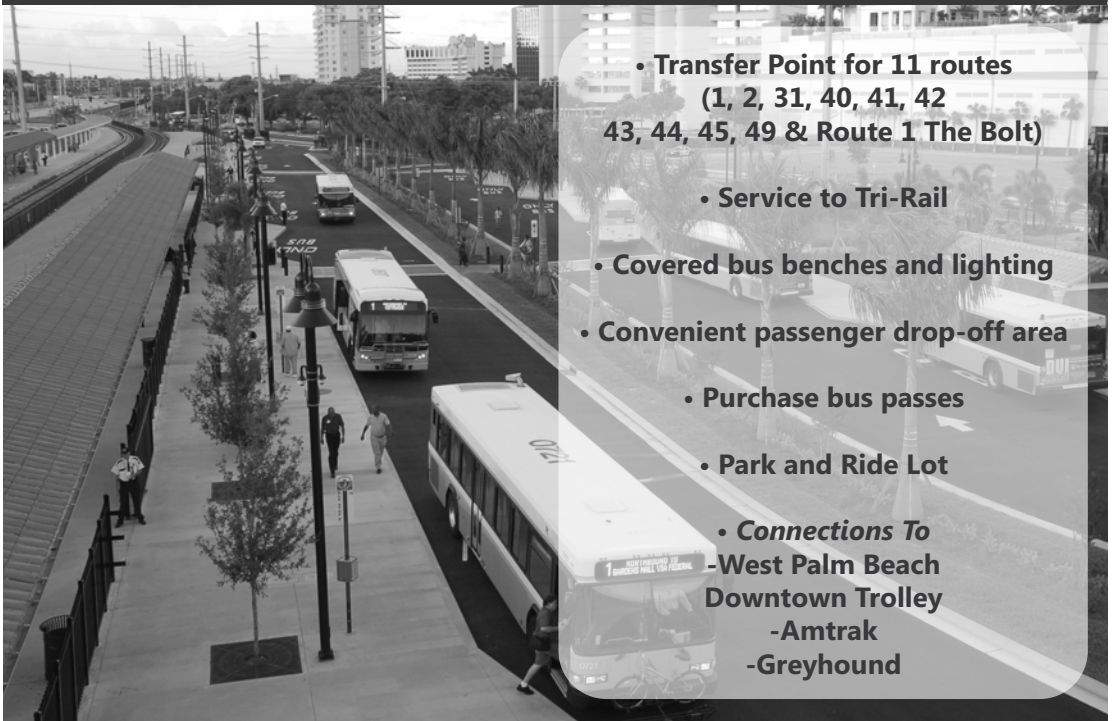

***Visit palmtran.org for a complete list of Palm Tran's
Park and Ride locations.***

Palm Tran's Intermodal Transit Center 150 Clearwater Drive, Downtown West Palm Beach

Purchase your 31-Day QUIK Pass at any of these Palm Beach County Library locations!