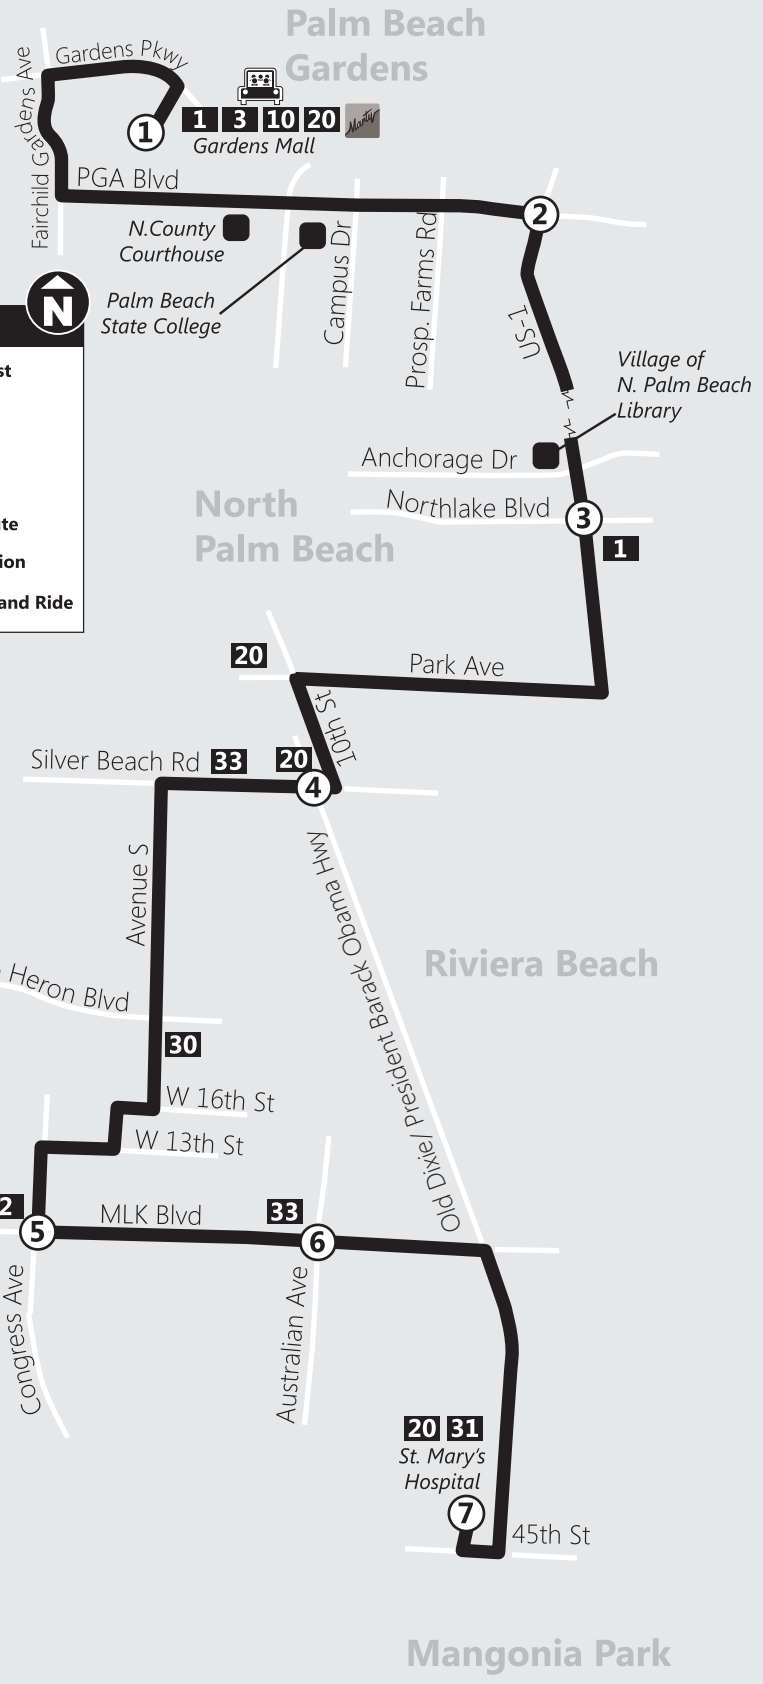

North County

Route 21

Ruta / Rout

Palm Beach Gardens Crosstown to St. Mary's Hospital

LEGEND

- Points of Interest
- Route
- Specified Times
- Timepoint
- Connecting Route
- Road Continuation
- Palm Tran Park and Ride

POINTS OF INTEREST:

- Gardens Mall/ Palm Tran Park and Ride
  - Gardens Medical Mall
- North County Courthouse
- Palm Beach State College
- Village of North Palm Beach Library
- North County Regional Library
- St. Mary's Hospital

NO SUNDAY SERVICE
NO HAY SERVICIO EL DOMINGO
PA GIN SÉVIS DIMANCH