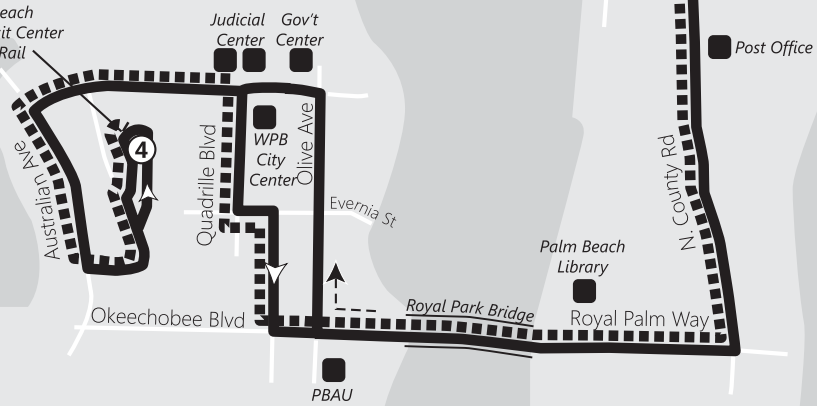

Central County

Route 41

Ruta / Rout

West Palm Beach to Palm Beach Inlet

NO SUNDAY SERVICE
NO HAY SERVICIO EL DOMINGO
PA GIN SÉVIS DIMANCH

LEGEND

- Points of Interest
- Route
- Specified Times
- Timepoint
- Connecting Route
- Road Continuation
- Palm Tran Park and Ride

1 2 31
40 42 43
44 45 49

West Palm Beach

West Palm Beach Intermodal Transit Center & WPB Tri-Rail

POINTS OF INTEREST:

- Palm Beach Publix
- Post Office
- Palm Beach Town Hall
- Post Office
- Palm Beach Library
- PBAU
- WPB City Hall
- Gov't Center
- Palm Beach Library
- Judicial Center
- WPB Tri-Rail
- WPB Intermodal Transit Center