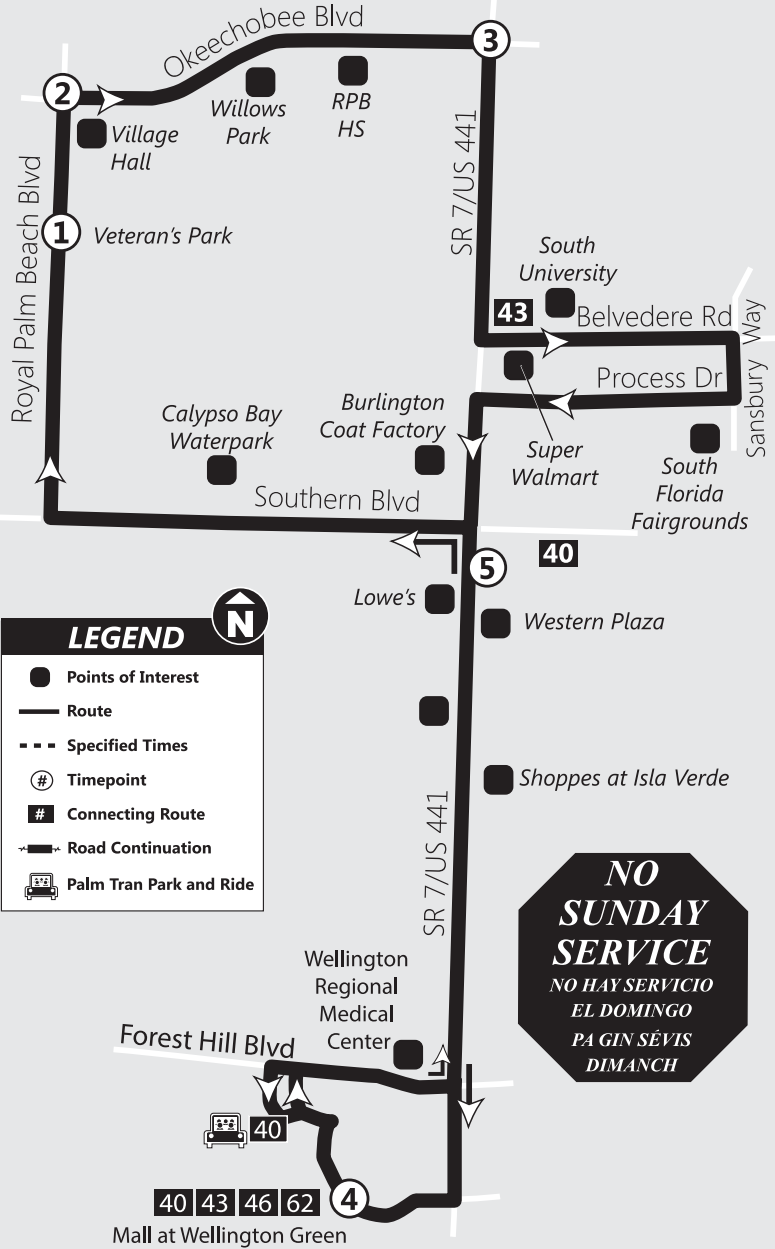

Route 52

Ruta / Rout

Royal Palm Beach Crosstown

POINTS OF INTEREST:

- Veterans Park
- Village Hall
- Willows Park
- Royal Palm Beach High School
- Regal 18 Cinemas
- Counterpoint Estates
- South University
- Super Wal Mart
- South Florida Fairgrounds
- Burlington Coat Factory
- Lowe's
- Western Plaza
- Anthony Groves Plaza
- Shoppes at Isla Verde
- Wellington Regional Medical Center
- Palm Tran Park and Ride
- Mall at Wellington Green
- Calypso Bay Waterpark

LEGEND

- Points of Interest
- Route
- - - Specified Times
- Ⓝ Timepoint
- # Connecting Route
- ➔ Road Continuation
- 🚏 Palm Tran Park and Ride

NO SUNDAY SERVICE
NO HAY SERVICIO EL DOMINGO
PA GIN SÈVIS DIMANCH

Special events at the Amphitheatre & surrounding area may result in temporary traffic detours that impact Route 52.