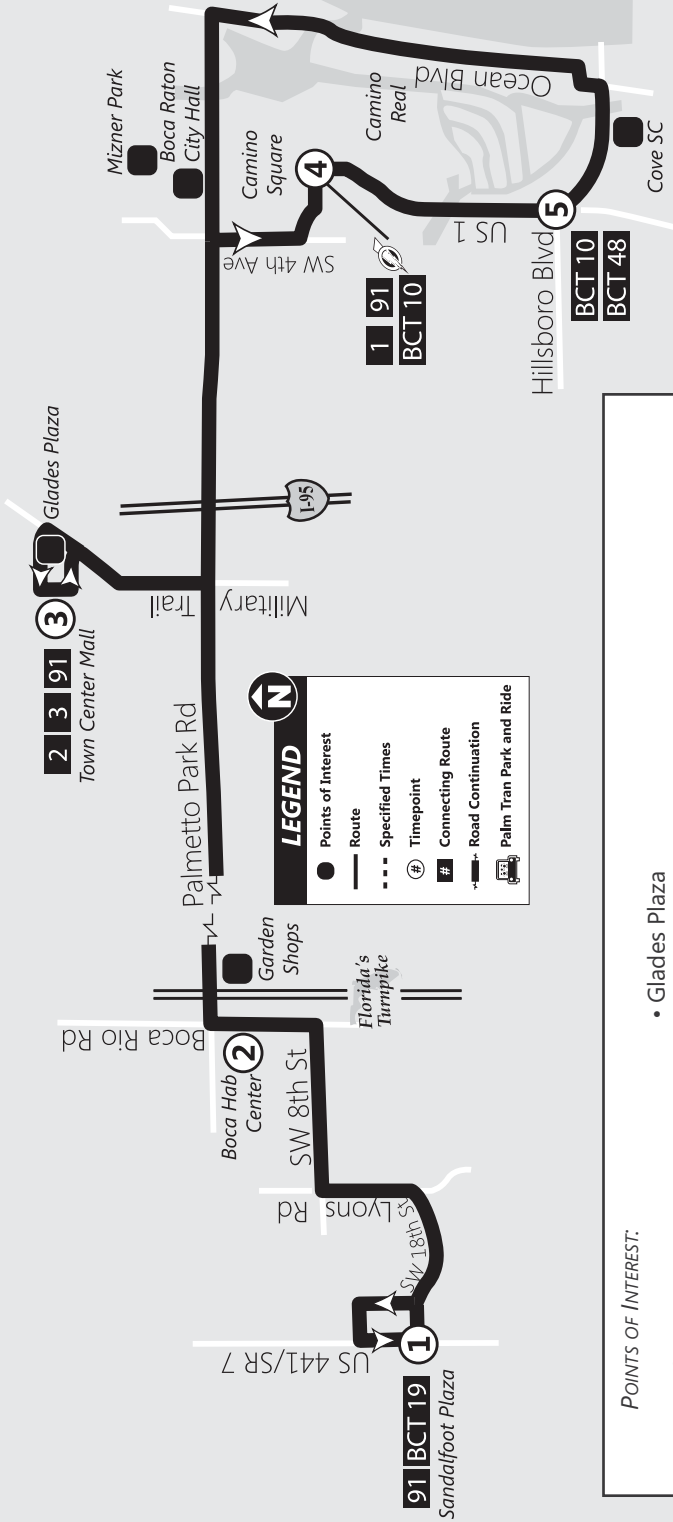

South County
Route 92
Ruta / Rout

**Via Palmetto Park Rd. —
Boca Raton Crosstown**

NO SUNDAY SERVICE
NO HAY SERVICIO
EL DOMINGO
PA GIN SÈVIS
DIMANCH

1. **POINTS OF INTEREST:**
2. Sandalfoot Plaza/Square
   - Boca Hab Center
   - Garden Shops at Boca
   - Town Center Mall
   - Glades Plaza
   - Boca Raton City Hall
   - Camino Square
   - Addison/El Mercado
   - Mizner Park
   - Palm Aire Shopping Center
   - Cove Shopping Center