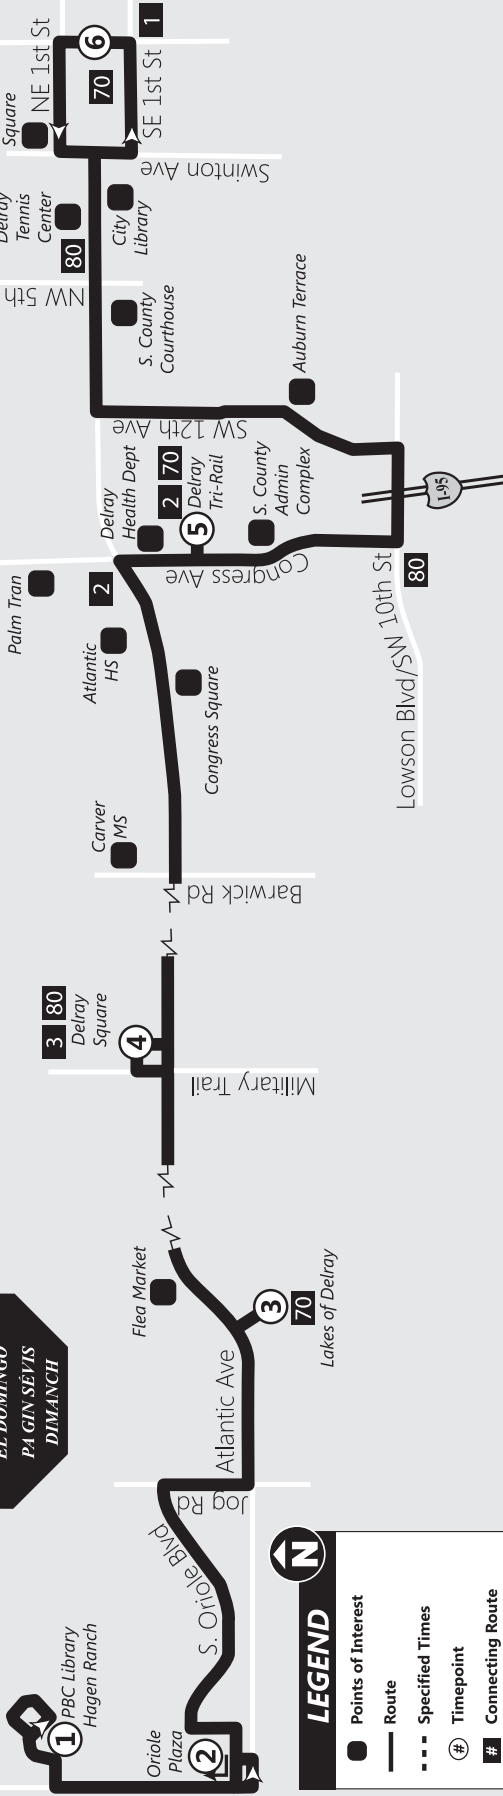

South County
Route 81
Ruta / Rout

**Via Atlantic Ave. —
Delray Beach Crosstown**

NO SUNDAY SERVICE
NO HAY SERVICIO EL DOMINGO
PA GIN SEVIS DIMANCH

LEGEND

- Points of Interest
- Route
- Specified Times
- Timepoint
- Connecting Route
- Road Continuation
- Palm Tran Park and Ride

POINTS OF INTEREST:

- Oriole Plaza
- PBC Library
- Lakes of Delray
- Flea Market
- Delray Square
- Florida Dept. of Drivers License
- Carver M.S.
- Congress Square
- Atlantic HS
- Palm Tran S. County Facility
- Delray Health Dept.
- Delray Tri-Rail
- S. County Administrative Complex
- Auburn Terrace
- South County Courthouse
- City Library
- Delray Tennis Ctr.
- Old School Square