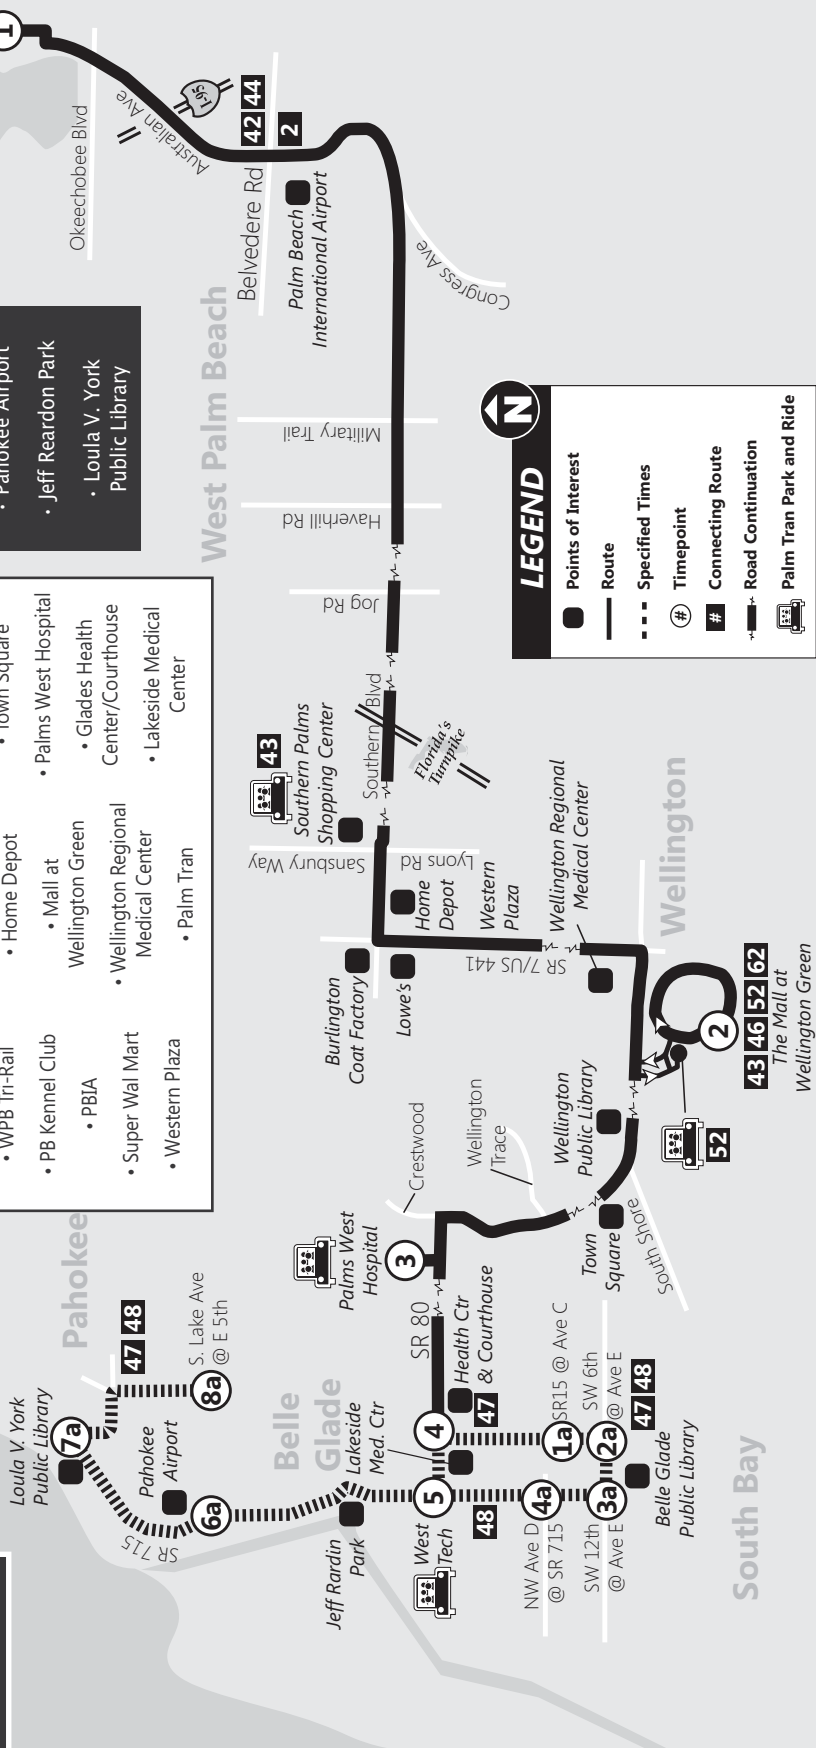

Central County Route 40 Ruta / Rout

Limited Stop Service Via SR 80 — West Palm Beach to Belle Glade

1. **POINTS OF INTEREST:**
2. Burlington Coat Factory
   - WPB Intermodal Transit Center
   - WPB Tri-Rail
   - PB Kennel Club
   - PBIA
   - Super Wal Mart
   - Western Plaza
   - Park and Ride
   - Wellington Public Library
   - Town Square
   - Palms West Hospital
   - Glades Health Center/Courthouse
   - Lakeside Medical Center
   - Home Depot
   - Mall at Wellington Green
   - Wellington Regional Medical Center
   - Palm Tran

1. **Peak hours
   Monday – Saturday Only**
2. Belle Glade Library
   - West Tech/
     Palm Tran Park and Ride
   - Pahokee Airport
   - Jeff Reardon Park
   - Loula V. York
     Public Library