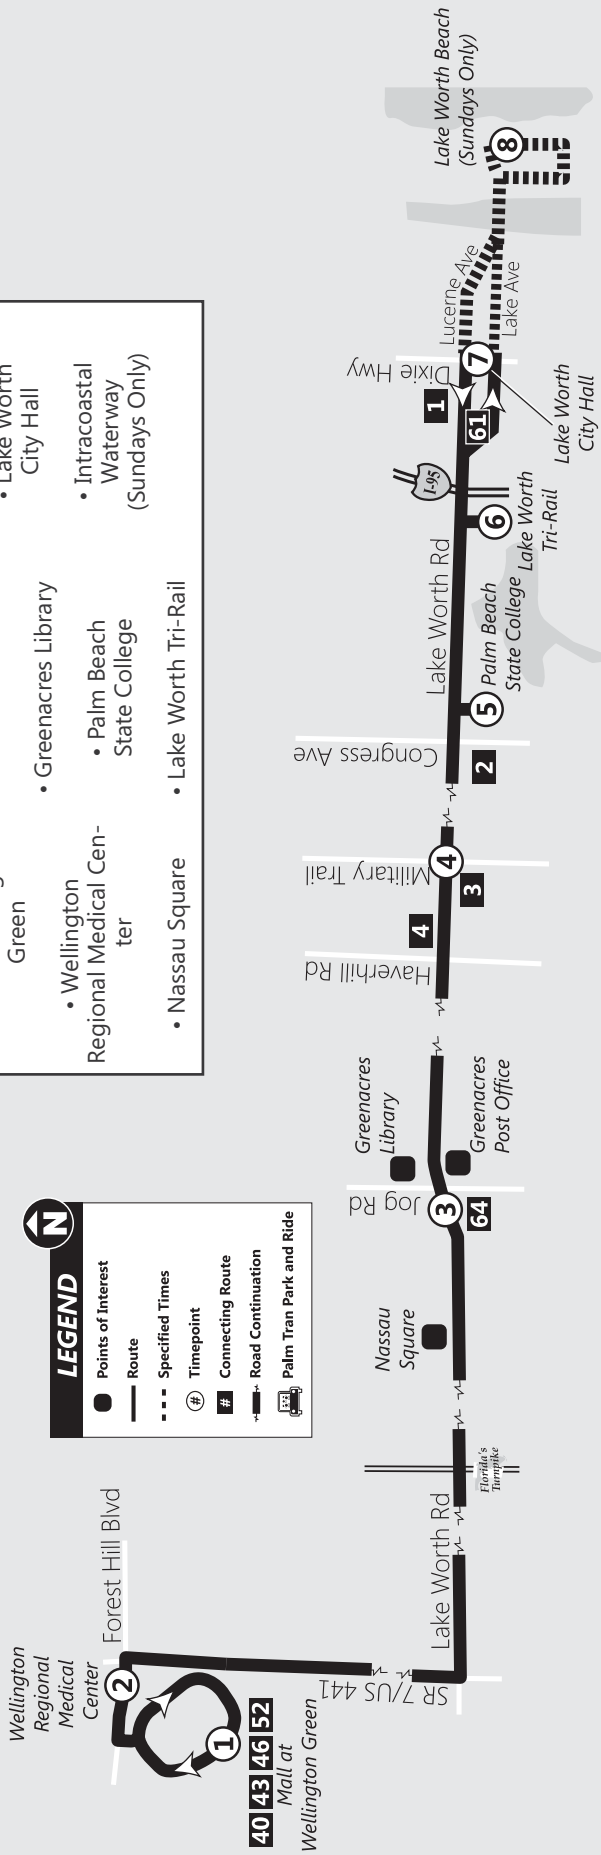

Central County
Route 62
Ruta / Rout

**Via Lake Worth Rd. —
Wellington to Lake Worth**

1. **POINTS OF INTEREST:**
2. Mall at Wellington Green
   - Wellington Regional Medical Center
   - Nassau Square
   - Greenacres Post Office
   - Greenacres Library
   - Palm Beach State College
   - Lake Worth Tri-Rail
   - Lake Worth City Hall
   - Intracoastal Waterway (Sundays Only)

LEGEND

- Points of Interest
- Route
- - - Specified Times
- ⊕ Timepoint
- # Connecting Route
- --- Road Continuation
- 🚗 Palm Tran Park and Ride