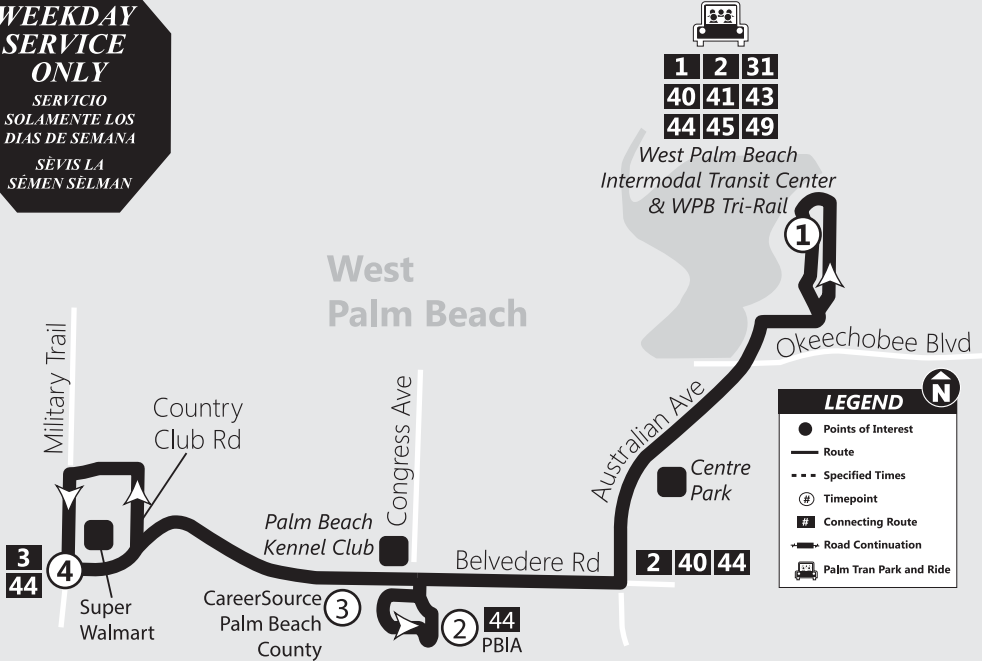

Central County

Route 42

Ruta / Rout

WEEKDAY SERVICE ONLY

SERVICIO SOLAMENTE LOS DIAS DE SEMANA

SÈVIS LA SEMEN SÈLMAN

Via Belvedere Rd. — West Palm Beach Crosstown to Military Trail

Route 42 riders who have paid a fare upon boarding are permitted to stay on the bus when it changes direction (eastbound or westbound) without paying an additional fare.

For example, CareerSource patrons may board at any location on this route and remain on board until the bus heads eastbound in order to exit in front of the facility.

CareerSource patrons leaving the facility are encouraged to take Route 42 eastbound, and will be permitted to stay on board as it turns around at the Intermodal Transit Center and heads westbound without paying an additional fare. The south side of Belvedere Road does not have a sidewalk or pedestrian crossing at the CareerSource facility.

1. **POINTS OF INTEREST:**
2. Super Wal-Mart
   - Palm Beach Kennel Club
   - Palm Beach International Airport
   - CareerSource PBC (Formerly Workforce Alliance)
   - Centre Park
   - West Palm Beach Tri-Rail
   - WPB Intermodal Transit Center

Route 42 Weekday Ruta 42 Semana / Rout 42 Lasémèn

WESTBOUND OESTE / LOUÈS

	① Intermodal Transit Center Bus Stop #602	② Palm Beach International Airport Bus Stop #4008	④ Belvedere Rd & Military Trail Bus Stop #4020
A.M.	7:15	7:25	7:40
	8:15	8:25	8:40
	9:15	9:25	9:40
	10:15	10:25	10:40
	11:15	11:25	11:40
	12:15	12:25	12:40
P.M.	1:15	1:25	1:40
	2:15	2:25	2:40
	3:15	3:25	3:40
	4:15	4:25	4:40
	5:15	5:25	5:40
	6:15	6:25	6:40

EASTBOUND ESTE / LÈS

	④ Belvedere Rd & Military Trail Bus Stop #4020	③ CareerSource PBC Bus Stop #4999	② PBIA Bus Stop #4008	① Intermodal Transit Center Bus Stop #602
A.M.	7:40	7:50	7:55	8:05
	8:40	8:50	8:55	9:05
	9:40	9:50	9:55	10:05
	10:40	10:50	10:55	11:05
	11:40	11:50	11:55	12:05
	12:40	12:50	12:55	1:05
P.M.	1:40	1:50	1:55	2:05
	2:40	2:50	2:55	3:05
	3:40	3:50	3:55	4:05
	4:40	4:50	4:55	5:05
	5:40	5:50	5:55	6:05
	6:40	6:50	6:55	7:05