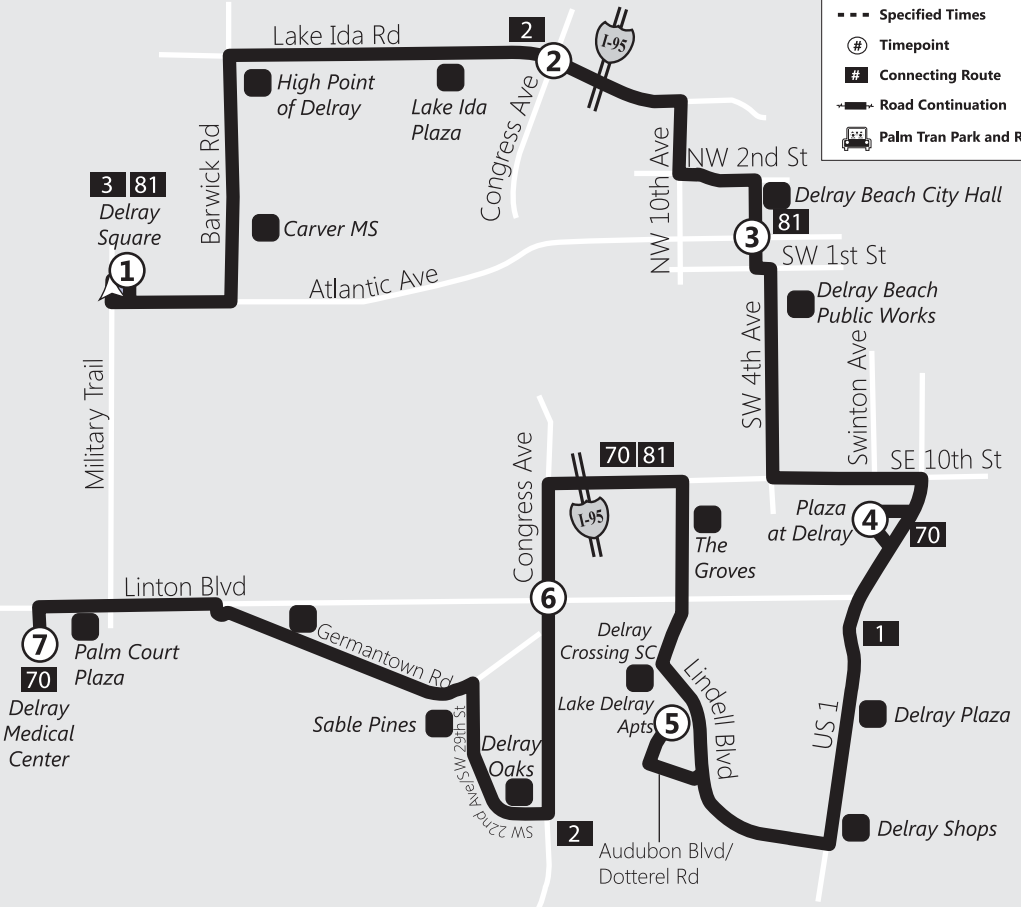

POINTS OF INTEREST:

- | | | | |
|---|--|---|--|
| <ul style="list-style-type: none"> • Delray Square • Florida Dept. of Drivers License • Carver Middle School • High Point of Delray | <ul style="list-style-type: none"> • Lake Ida Plaza • Delray Beach City Hall • Delray Beach Public Works • The Plaza at Delray • Delray Plaza | <ul style="list-style-type: none"> • Delray Shops • Delray Crossing Shopping Center • The Groves Shopping Center • Lake Delray Apartments | <ul style="list-style-type: none"> • Delray Oaks • Sable Pines • Spanish Wells • Palm Court Plaza • Delray Medical Center |
|---|--|---|--|