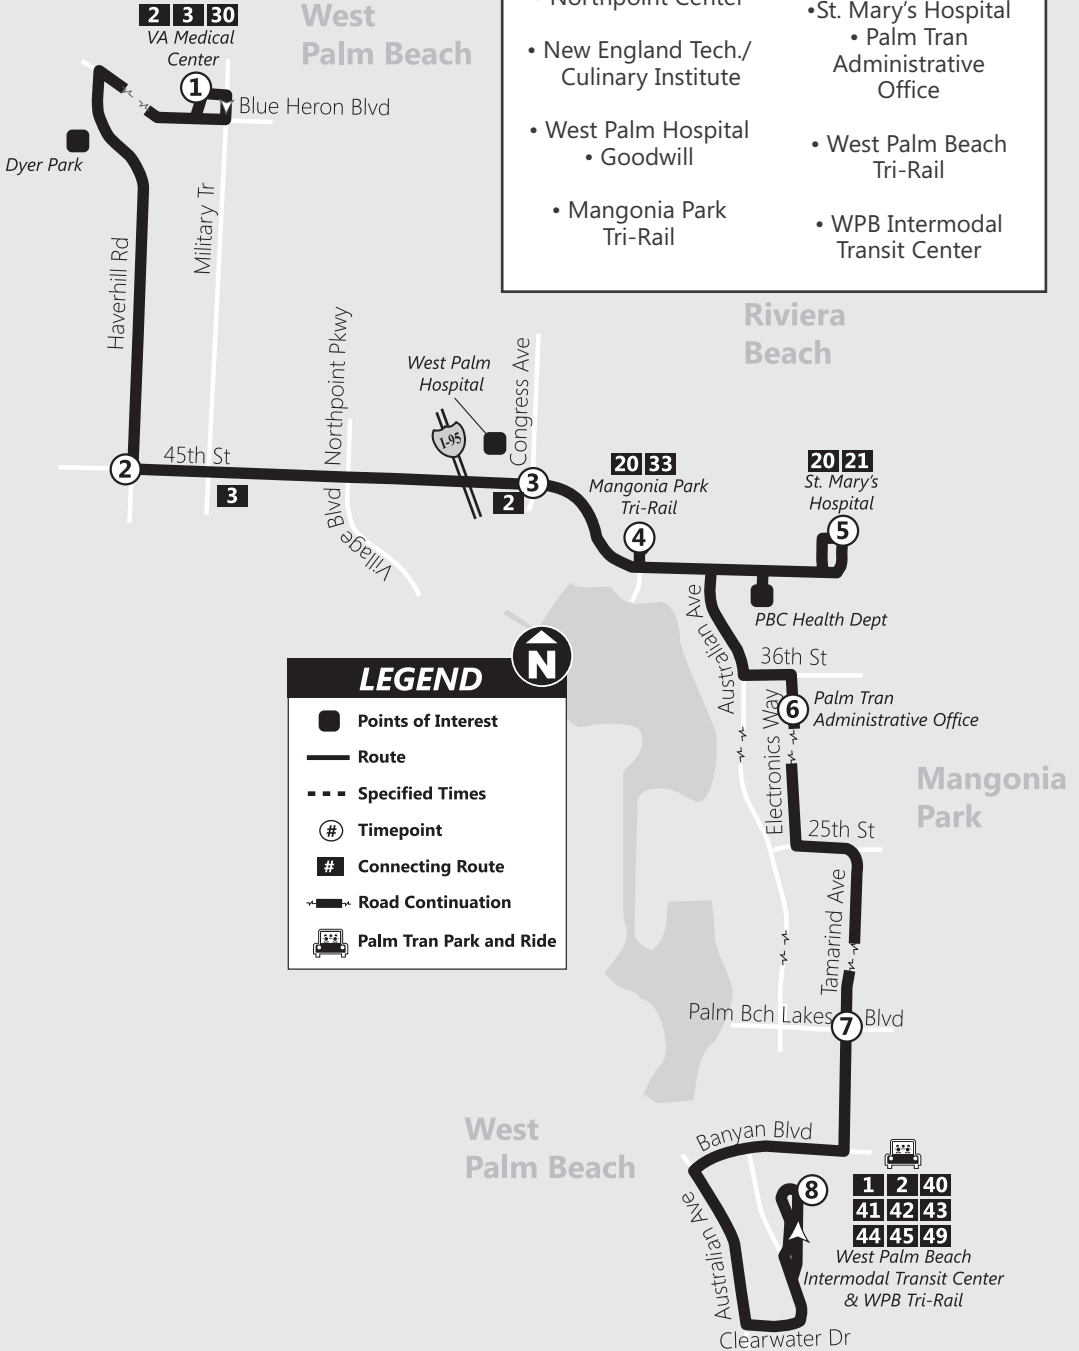

North County

Route 31

Ruta / Rout

Via 45th St. — West Palm Beach Crosstown

POINTS OF INTEREST:

- VA Medical Center
- Dyer Park
- Northpoint Center
- New England Tech./ Culinary Institute
- West Palm Hospital
- Goodwill
- Mangonia Park Tri-Rail
- 45th. St. Flea Market
- PBC Health Dept.
- Blood Bank
- St. Mary's Hospital
- Palm Tran Administrative Office
- West Palm Beach Tri-Rail
- WPB Intermodal Transit Center