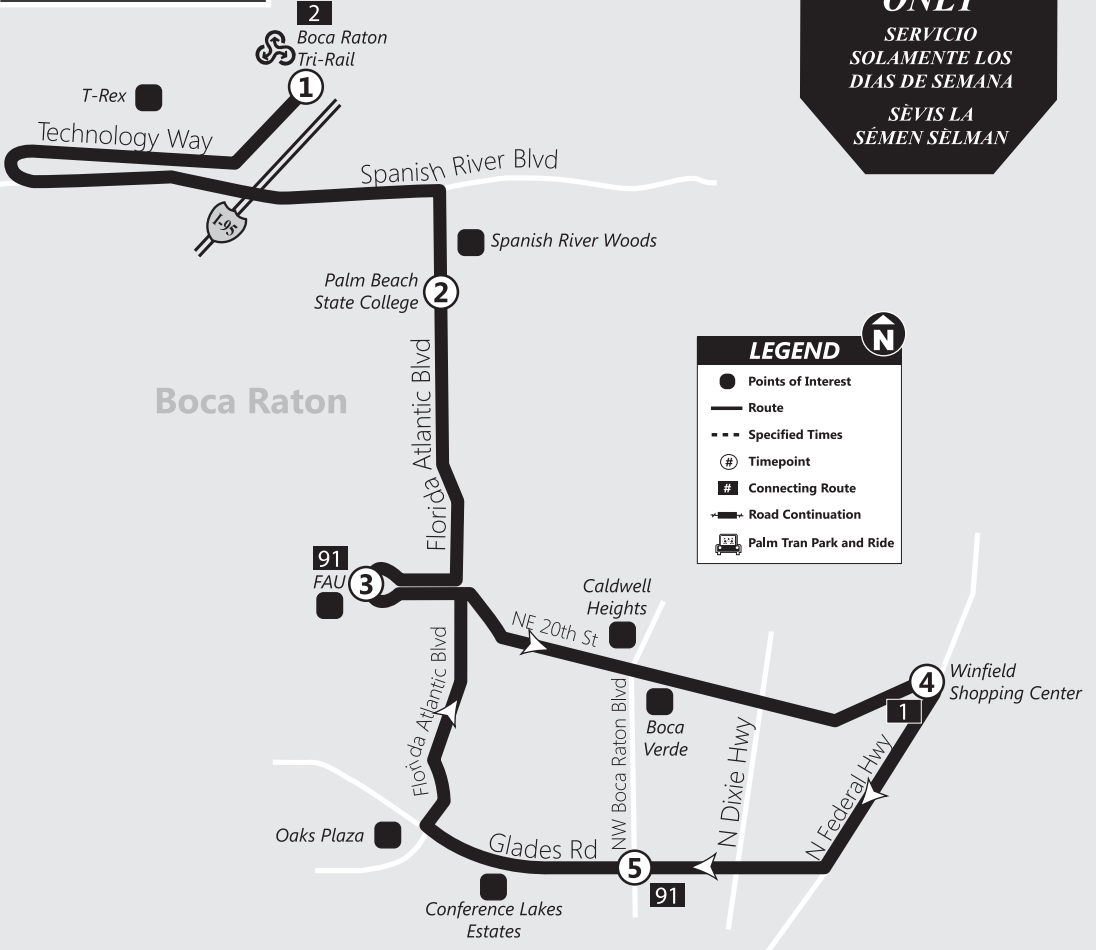

South County

Route 94

Ruta / Rout

FAU to Boca Raton Tri-Rail

**WEEKDAY
SERVICE
ONLY**

*SERVICIO
SOLAMENTE LOS
DIAS DE SEMANA
SÈVIS LA
SÈMEN SÈLMAN*

POINTS OF INTEREST:

- Boca Raton Tri-Rail
- T-Rex
- Spanish River Woods
- Palm Beach State College
- FAU
- Caldwell Heights
- Boca Verde
- Winfield Shopping Center
- Oaks Plaza
- Conference Lakes Estates