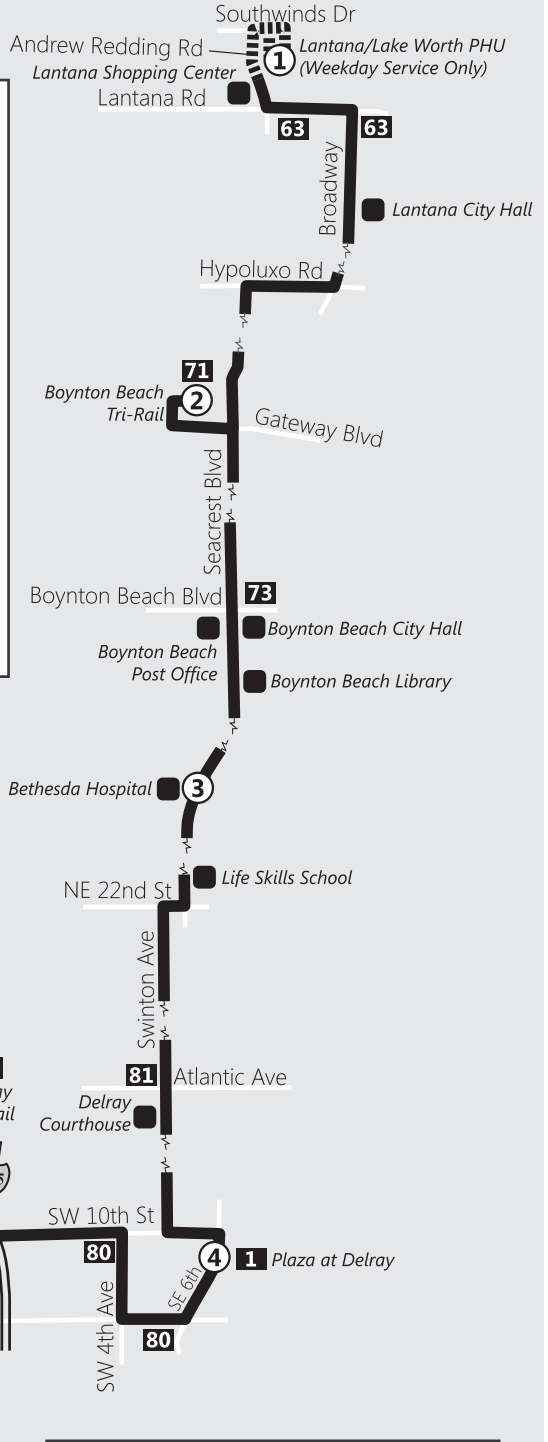

LEGEND

- Points of Interest
- Route
- - - Specified Times
- Ⓝ Timepoint
- # Connecting Route
- Road Continuation
- 🚏 Palm Tran Park and Ride

No weekend or holiday service to Lantana/Lake Worth PHU

Route 70 Weekday Ruta 70 Semana / Rout 70 Lasémèn