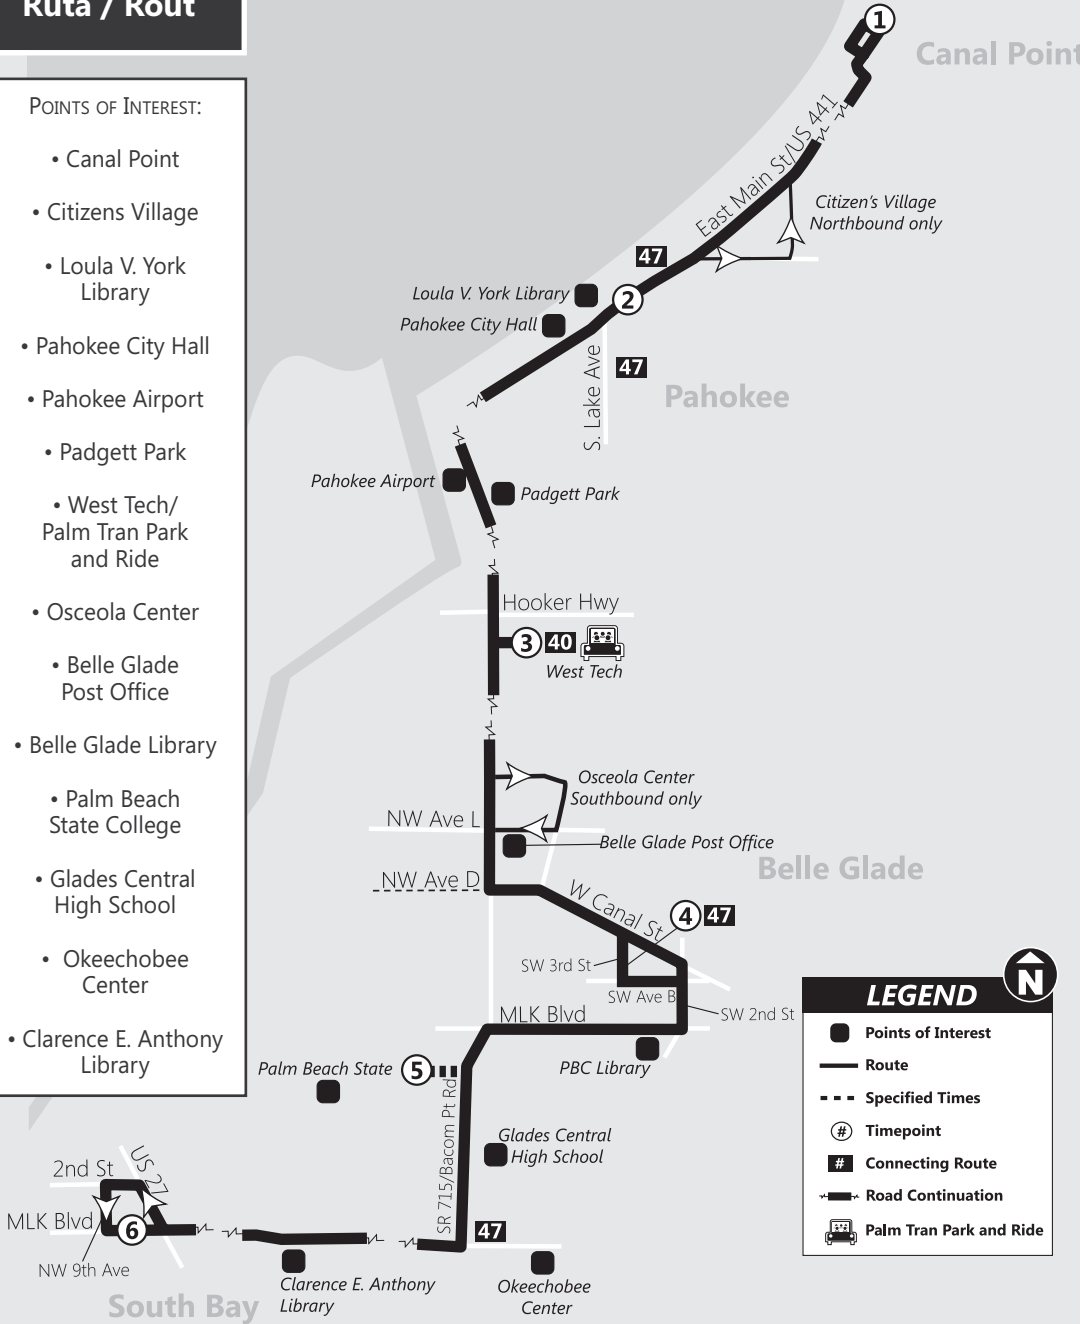

Central County

Route 48

Ruta / Rout

Via SR 715 — South Bay to Canal Point

POINTS OF INTEREST:

- Canal Point
- Citizens Village
- Loula V. York Library
- Pahokee City Hall
- Pahokee Airport
- Padgett Park
- West Tech/
  Palm Tran Park
  and Ride
- Osceola Center
- Belle Glade
  Post Office
- Belle Glade Library
- Palm Beach
  State College
- Glades Central
  High School
- Okeechobee
  Center
- Clarence E. Anthony
  Library

LEGEND

- Points of Interest
- Route
- Specified Times
- Timepoint
- Connecting Route
- Road Continuation
- Palm Tran Park and Ride