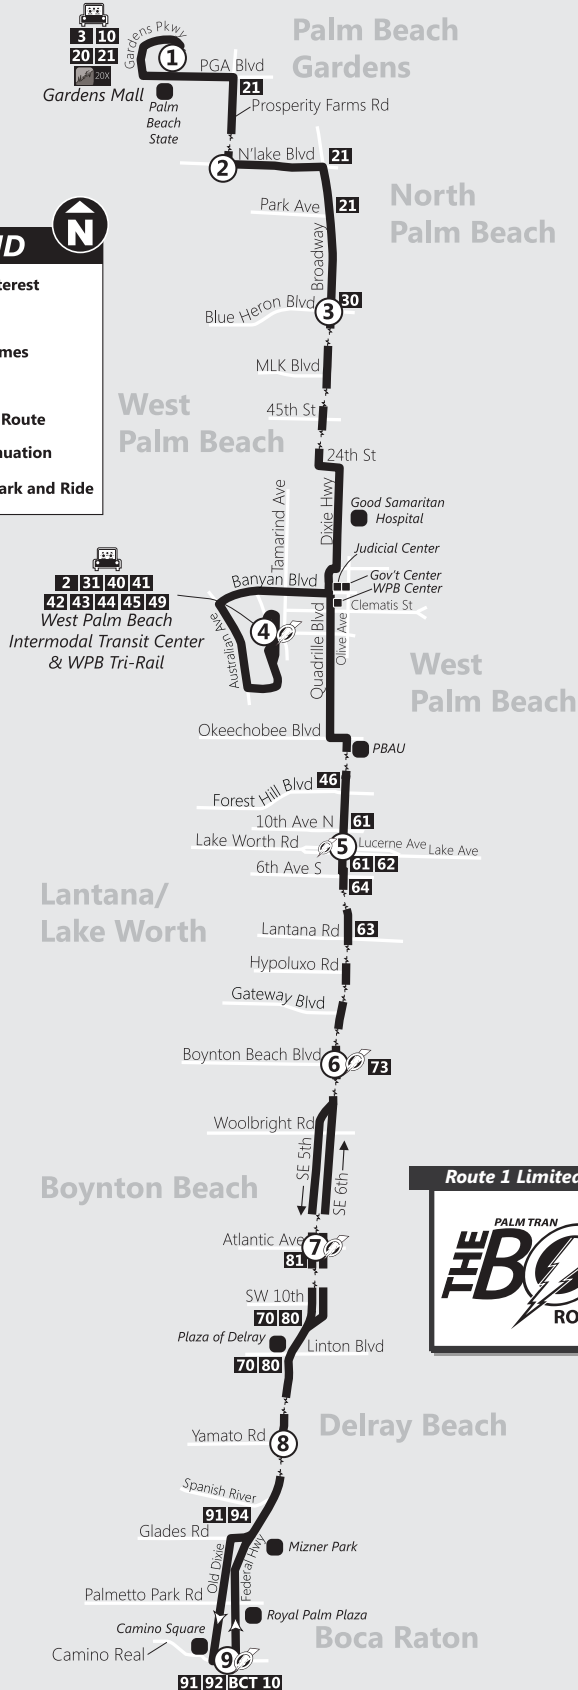

POINTS OF INTEREST:

- Gardens Mall/ Palm Tran Park and Ride
- Gardens Medical Mall
- North County Courthouse
- Good Samaritan Hospital
- WPB City Center
- Governmental Center
- Judicial Center
- WPB Tri-Rail Station
- WPB Intermodal Transit Center
- PBAU
- Norton Museum of Art
- Plaza of Delray
- Camino Square
- Mercado Real
- Royal Palm Plaza
- Mizner Park