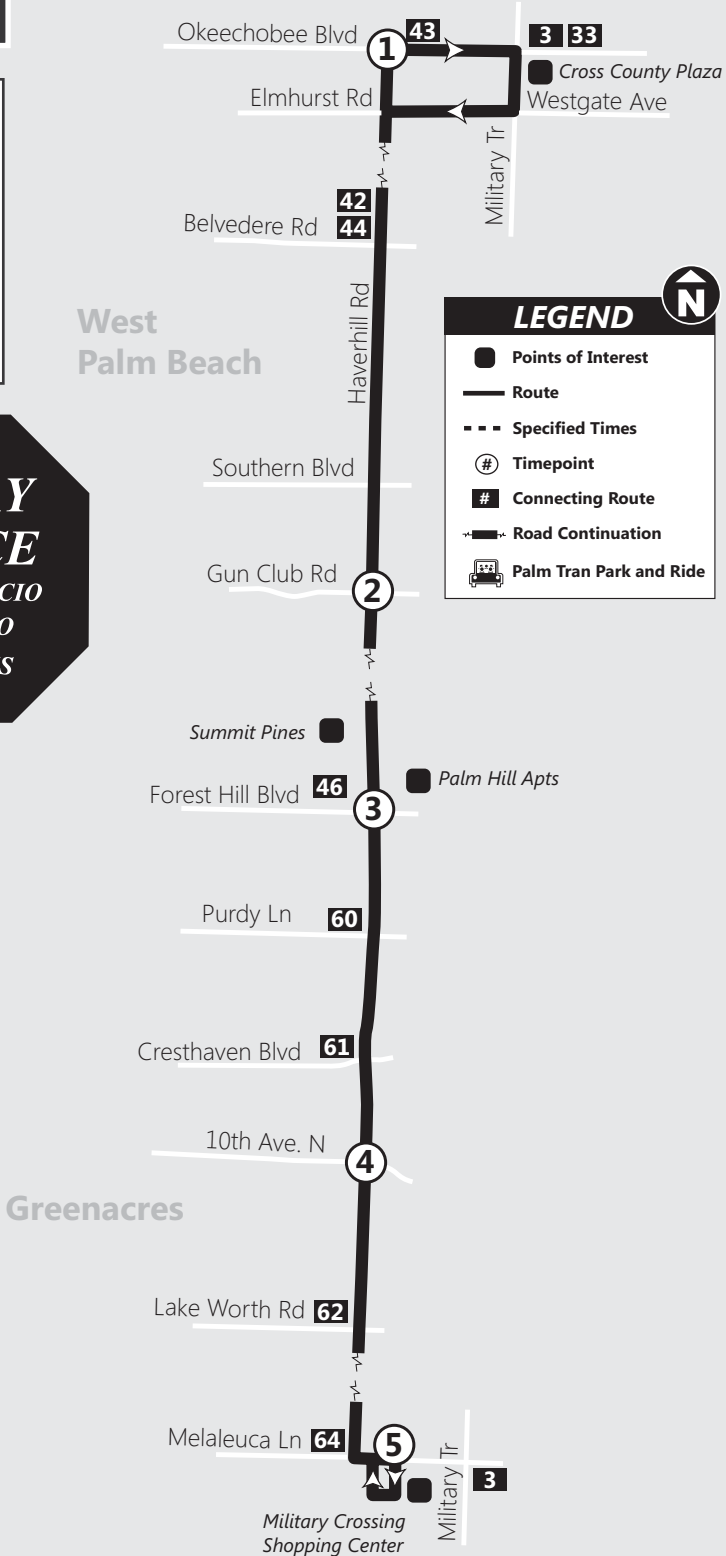

Main Corridor

Route 4

Ruta / Rout

POINTS OF INTEREST:

- Cross County Plaza
- Summit Pines
- Palm Hill Apts.
- Military Crossing Shopping Center

NO SUNDAY SERVICE
NO HAY SERVICIO EL DOMINGO
PA GIN SÉVIS DIMANCH

Via Haverhill Rd. — West Palm Beach to Greenacres