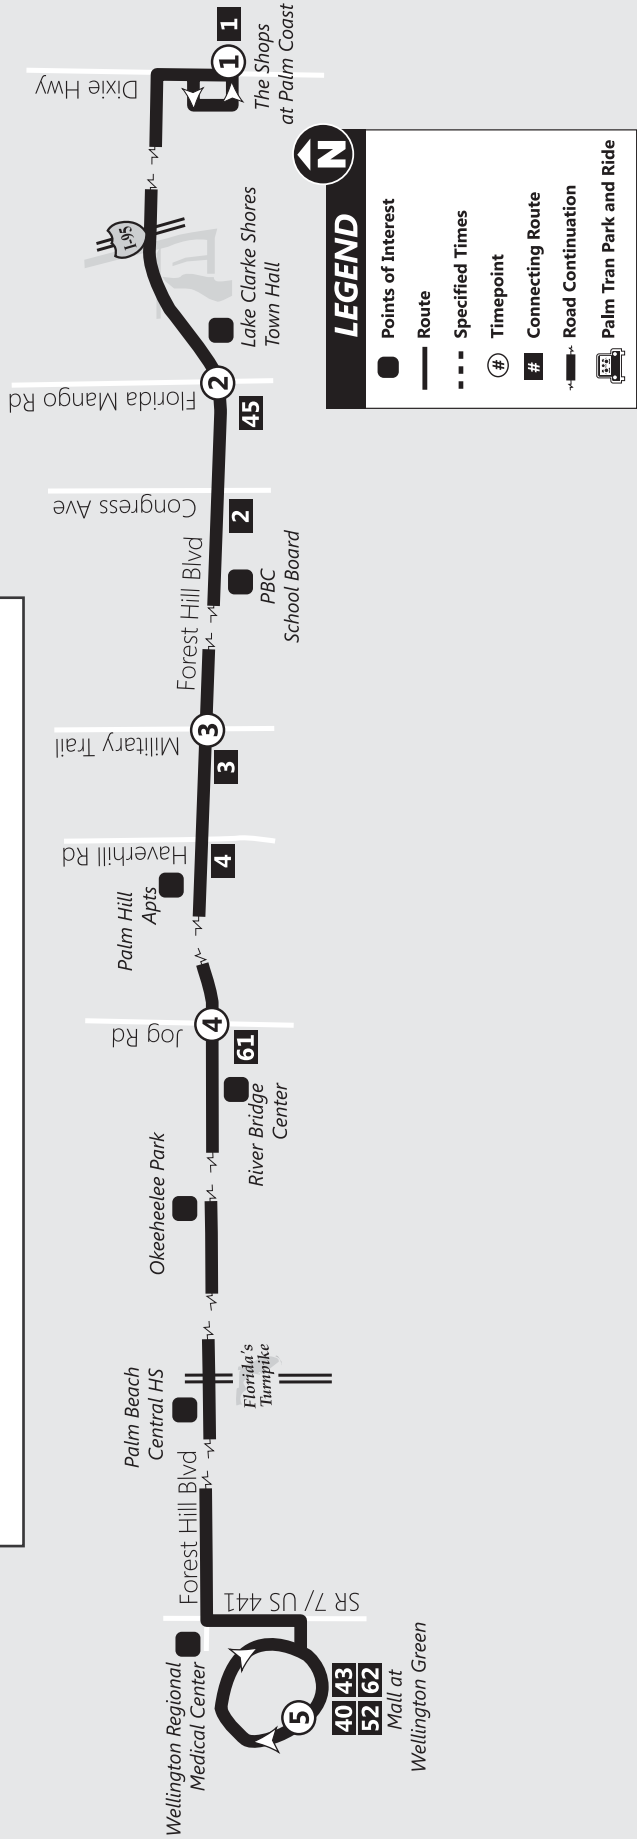

Central County
Route 46
Ruta / Rout

**Via Forest Hill Blvd. —
West Palm Beach to Wellington**

POINTS OF INTEREST:

- Palm Hill Apartments
- Palm Coast Plaza
- Lake Clarke Shores Town Hall
- Palm Beach County School Board
- Wellington Regional Medical Center
- River Bridge Center
- Okeehoelee Park
- Palm Beach Central H.S.
- Mall at Wellington Green