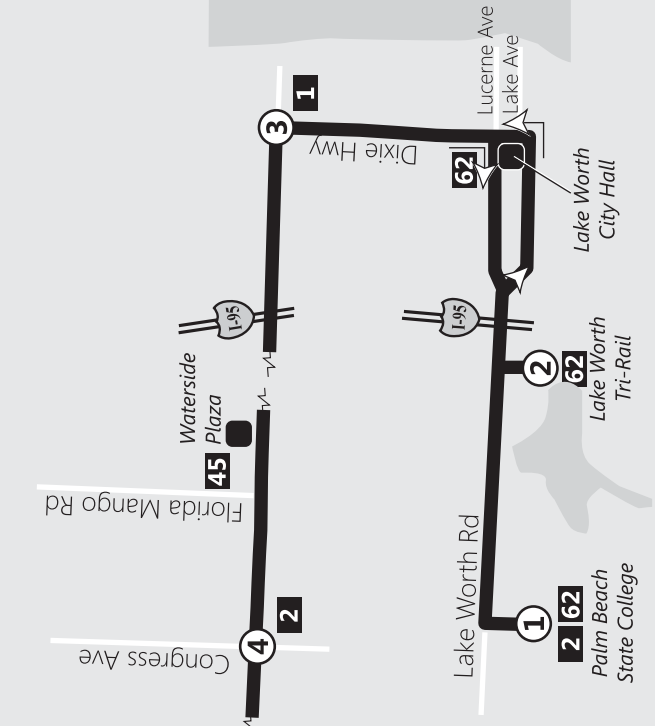

1. **POINTS OF INTEREST:**
2. River Bridge Center
   - Waterside Plaza
   - Lake Worth City Hall
   - Lake Worth Tri-Rail
   - Palm Beach State College