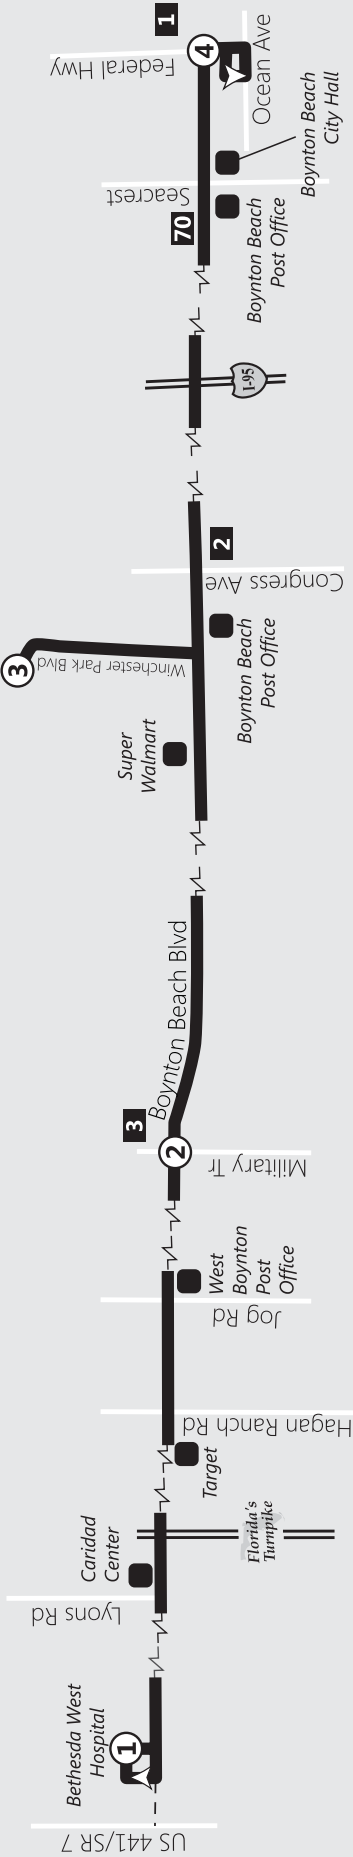

South County
Route 73
Ruta / Rout

Via Boynton Beach Blvd. —
Boynton Beach Crosstown

LEGEND

- Points of Interest
- Route
- Specified Times
- Timepoint
- Connecting Route
- Road Continuation
- Palm Tran Park and Ride

POINTS OF INTEREST:

- Bethesda Hospital West
- Caridad Center
- YMCA
- Boynton Trail Centre
- Boynton West Shopping Center
- Super Wal Mart
- Boynton Beach Mall
- Boynton Beach Post Office
- Boynton Beach City Hall

NO SUNDAY SERVICE
NO HAY SERVICIO
EL DOMINGO
PA GIN SEVIS
DIMANCH