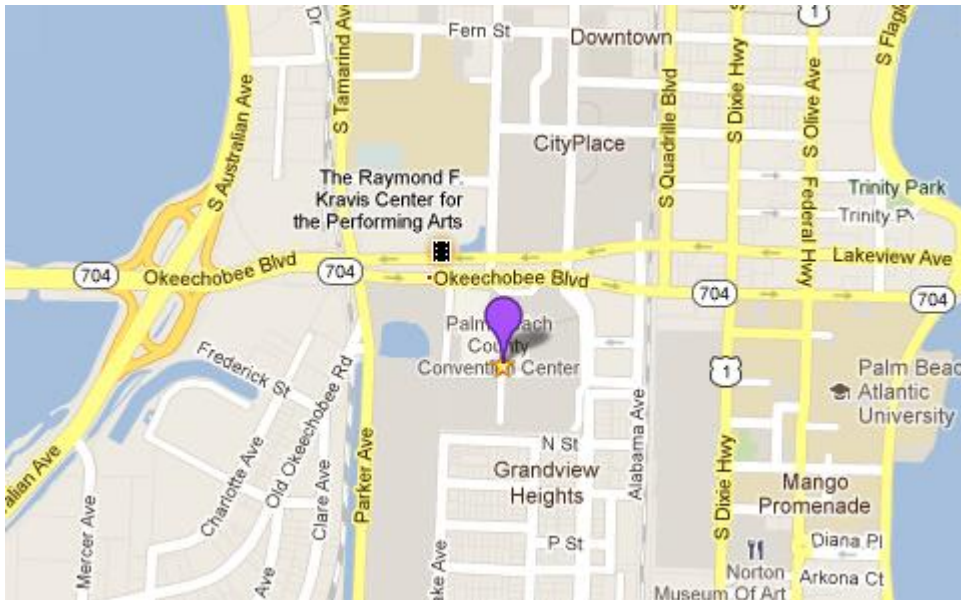

Palm Beach County Convention Center
650 Okeechobee Boulevard
West Palm Beach, FL 33401

Directions from I-95

Take I-95 to the Okeechobee Boulevard exit (# 70) and head east on Okeechobee Boulevard, approximately 1 mile. The Palm Beach County Convention Center is located on the south side of Okeechobee Boulevard, directly across the street from CityPlace.

Directions from Florida's Turnpike

Take Florida's Turnpike to the West Palm Beach/Okeechobee Boulevard exit (# 99) and head east for approximately 7 miles. The Palm Beach County Convention Center is located on the south side of Okeechobee Boulevard, directly across the street from CityPlace.