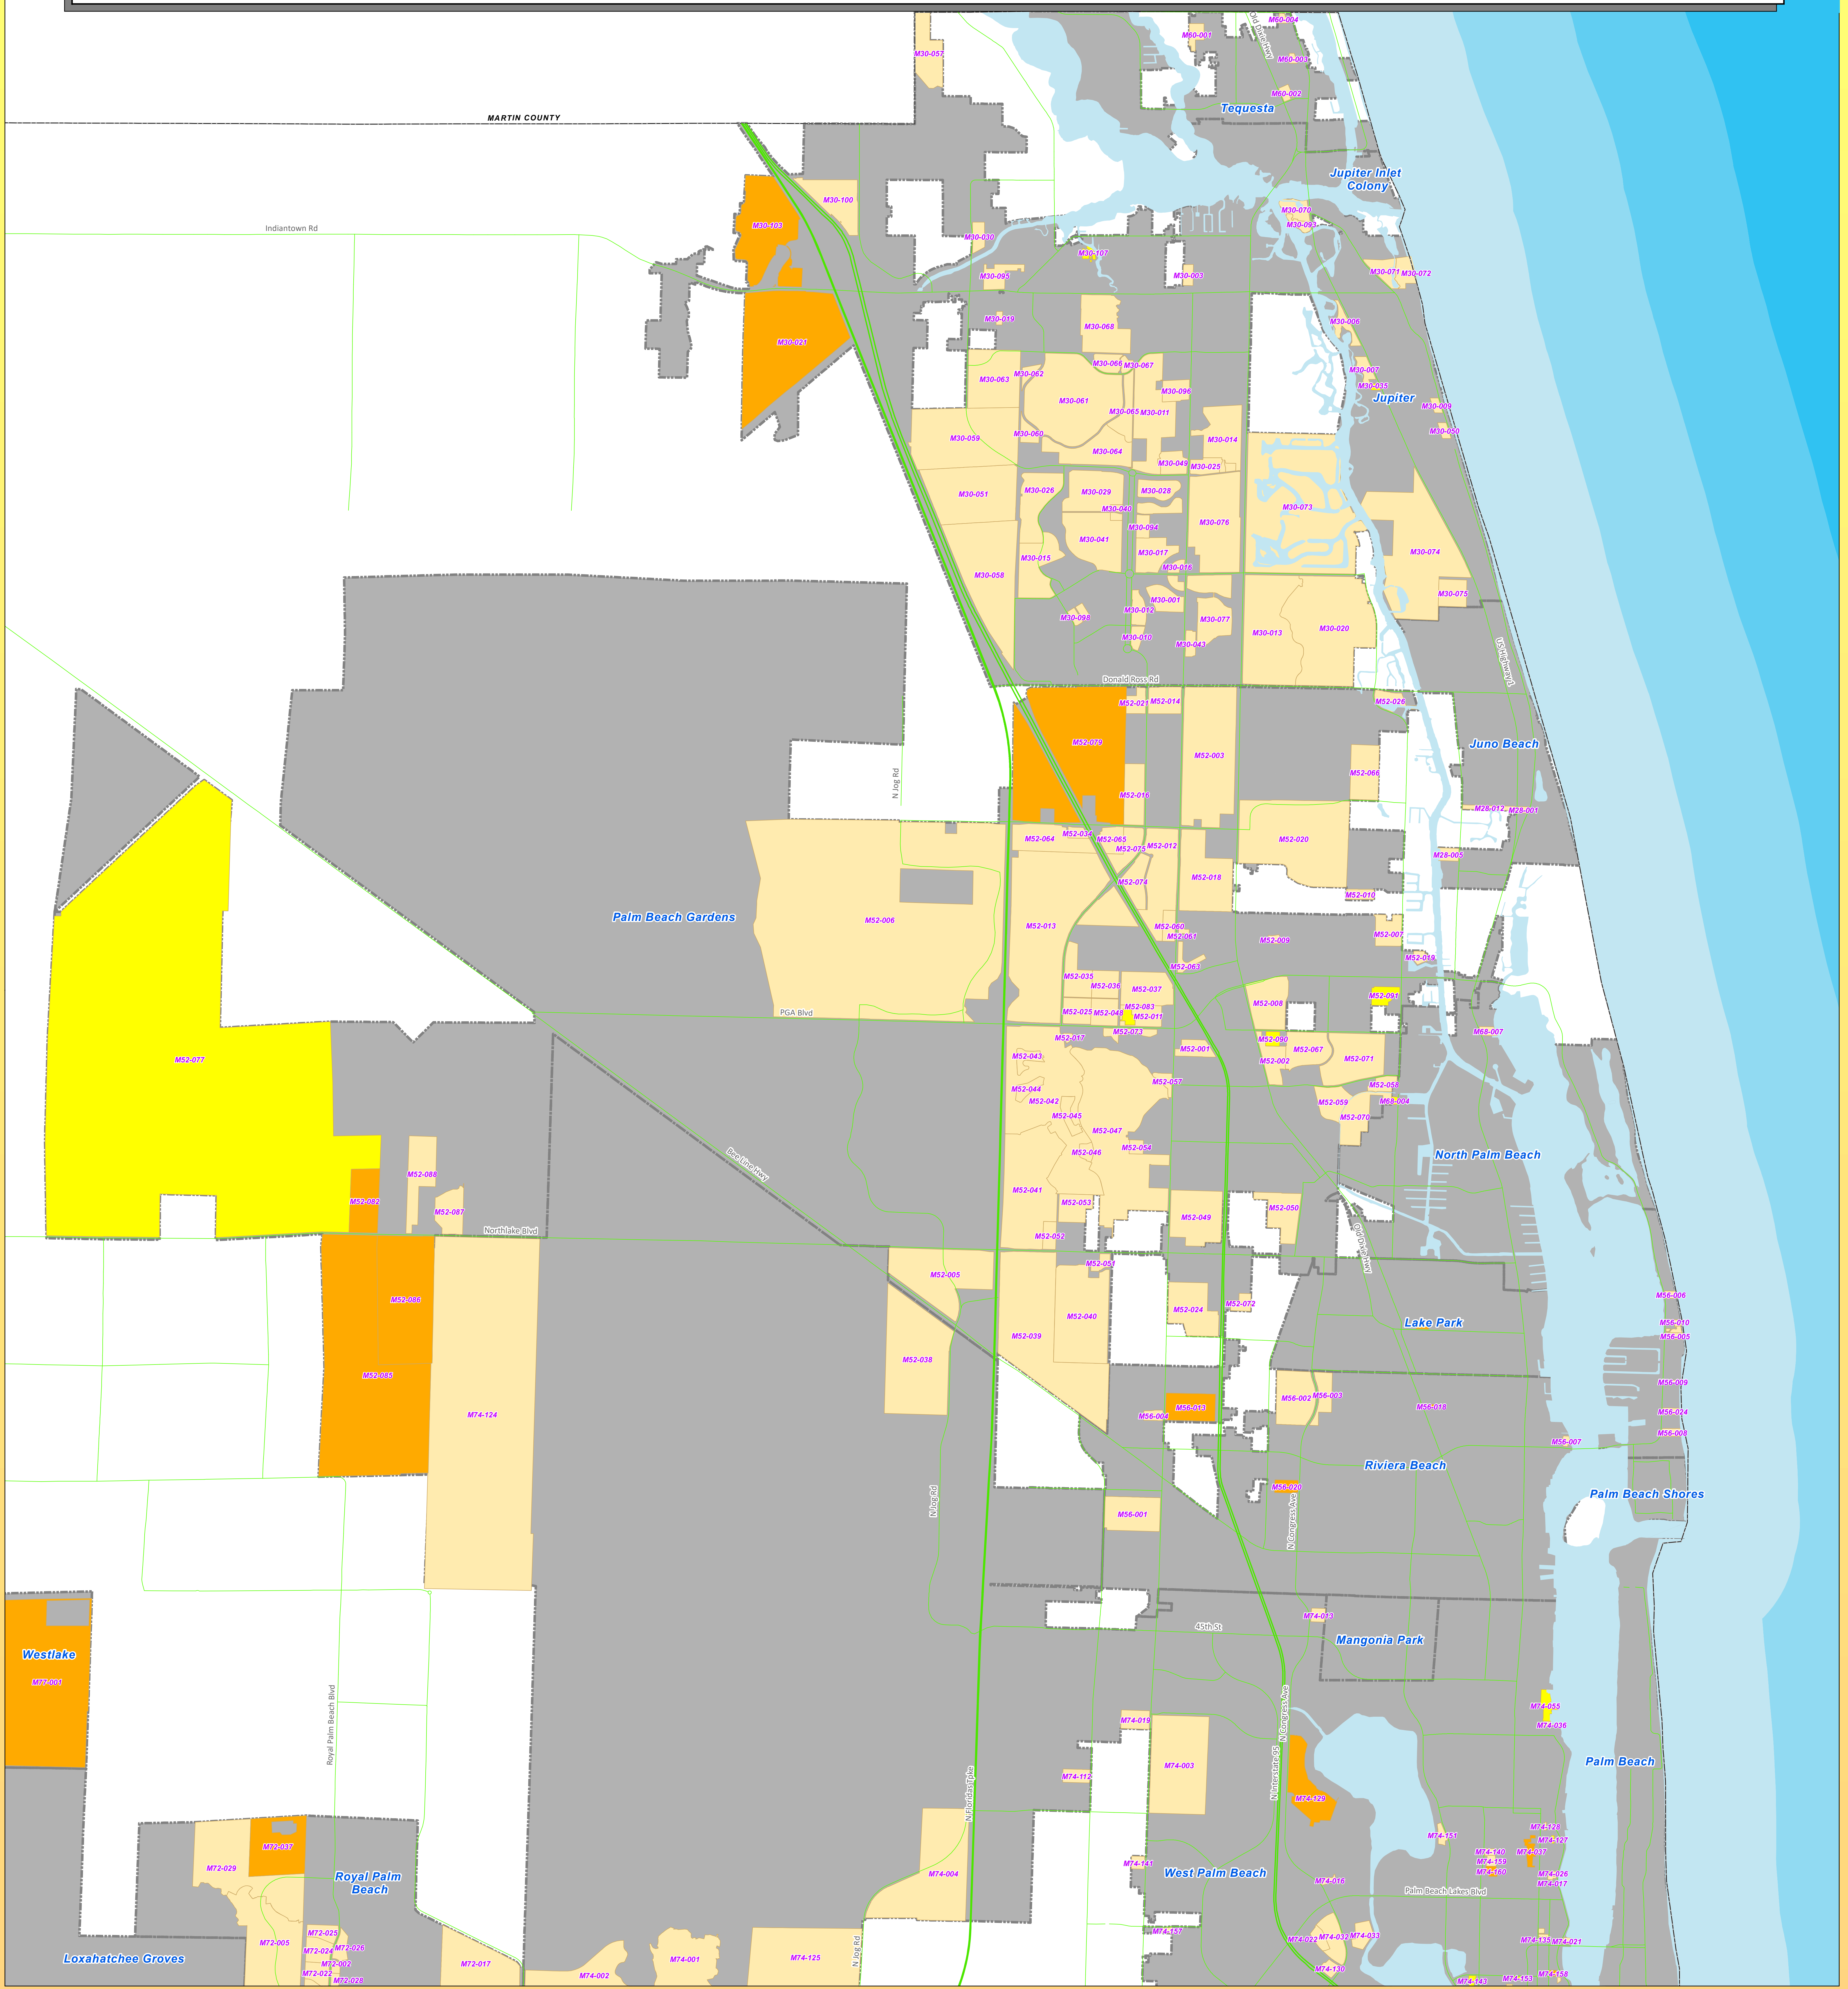

Municipal Residential Projects

Incorporated Northern Palm Beach County 4/2020

Date: 4/20
Contact: PBC Planning Division
Filename: N:\ResPrj\MnPrj\2020\ Muni20North.mxd

 Unbuilt	 Unincorporated PBC
 Developing	 Municipalities
 Built-out	

Planning, Zoning & Building
2300 N Jog Rd
West Palm Beach, FL 33411
Phone (561) 233-5300