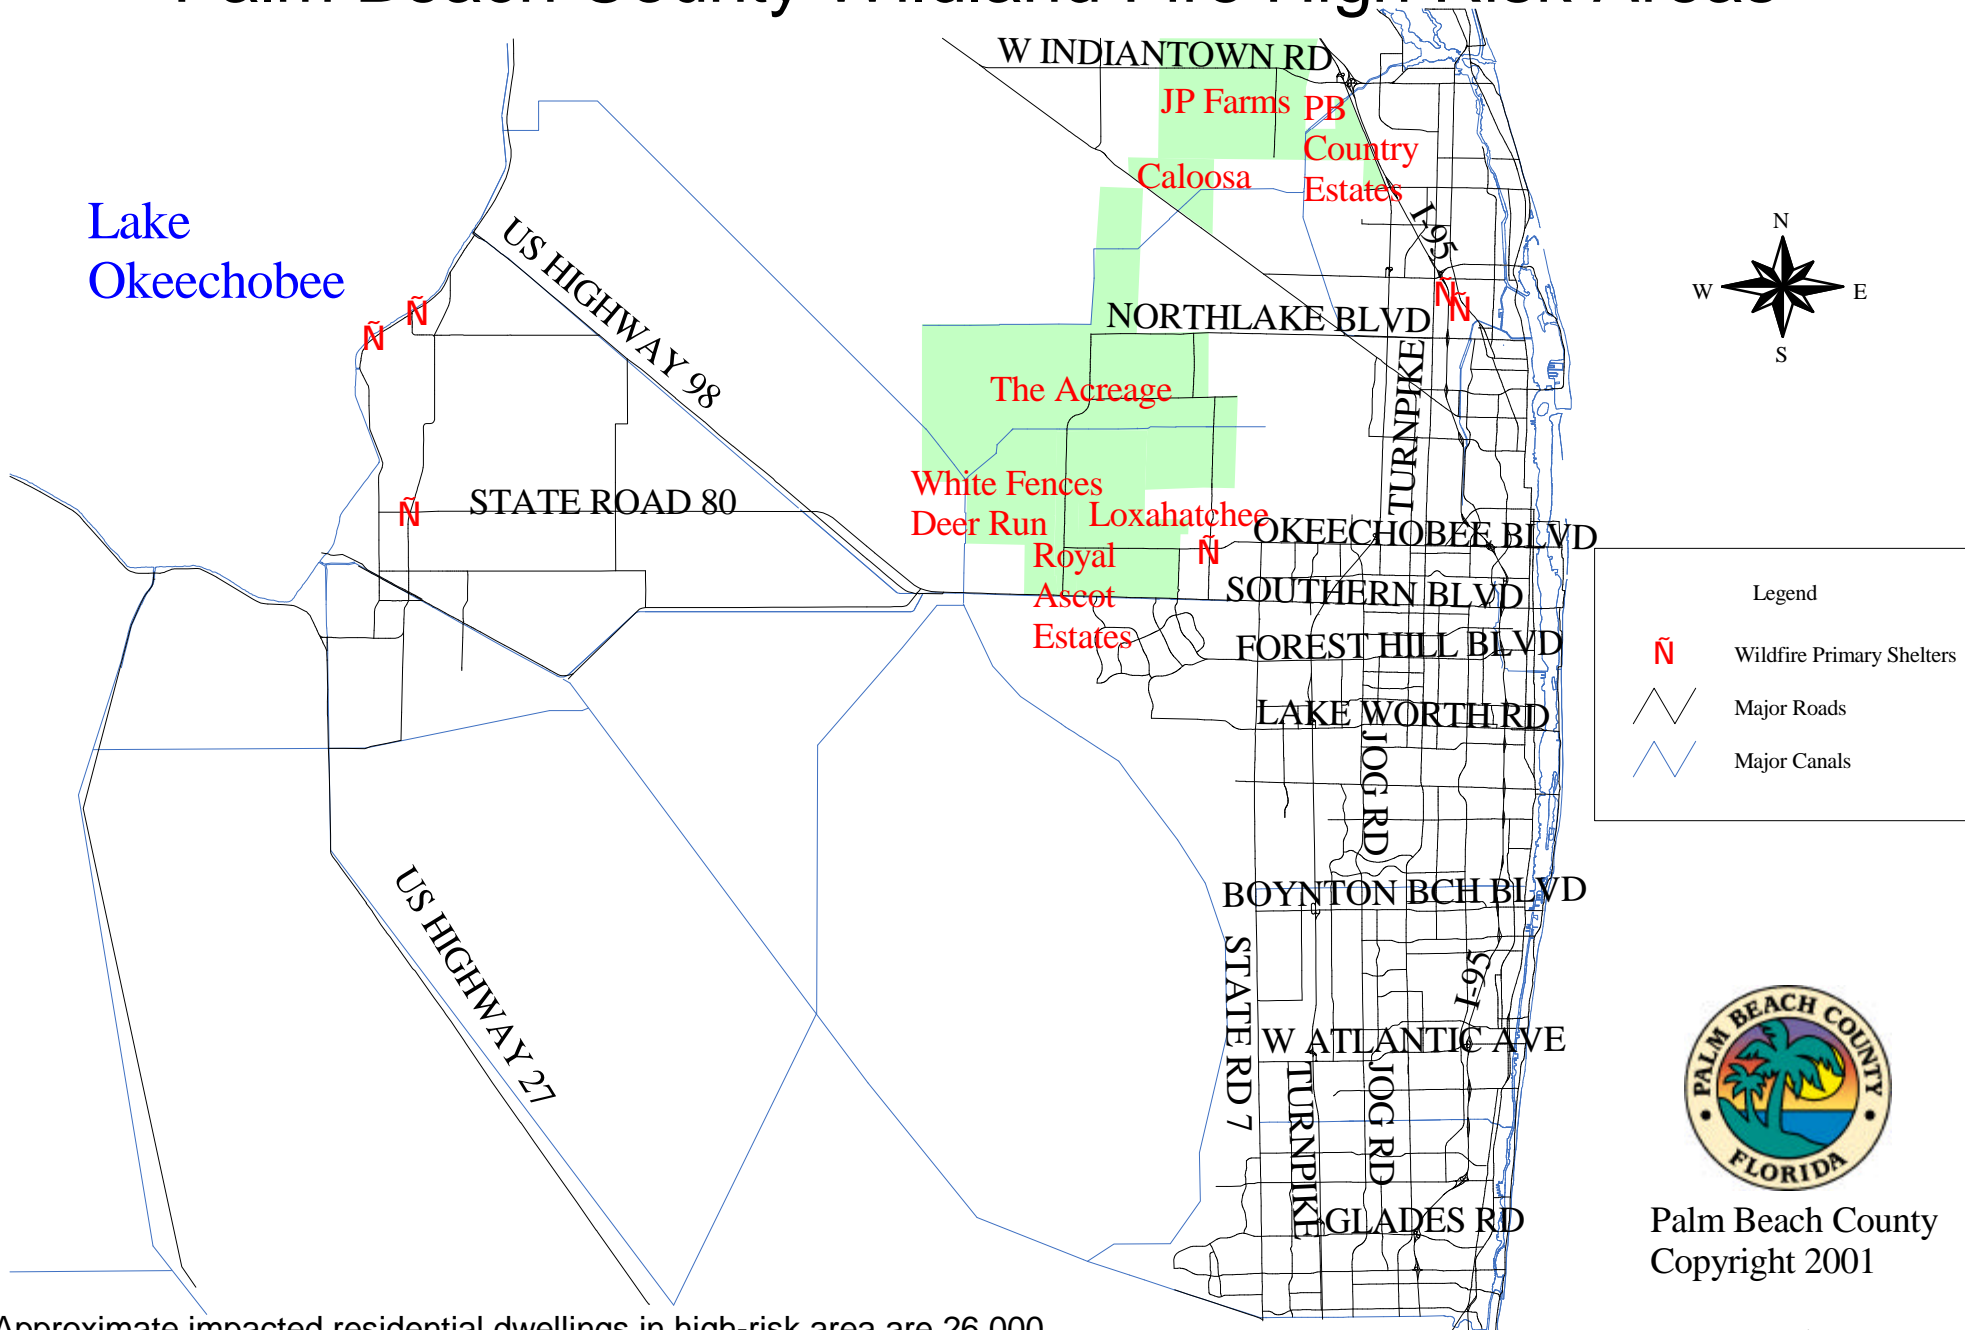

Palm Beach County Wildland Fire High Risk Areas

Approximate impacted residential dwellings in high-risk area are 26,000.
 **Other areas may be impacted that are not geographically depicted or labeled.
 Demographics are based on a MPO1999 estimate.

Palm Beach County
 Copyright 2001

Not to Scale