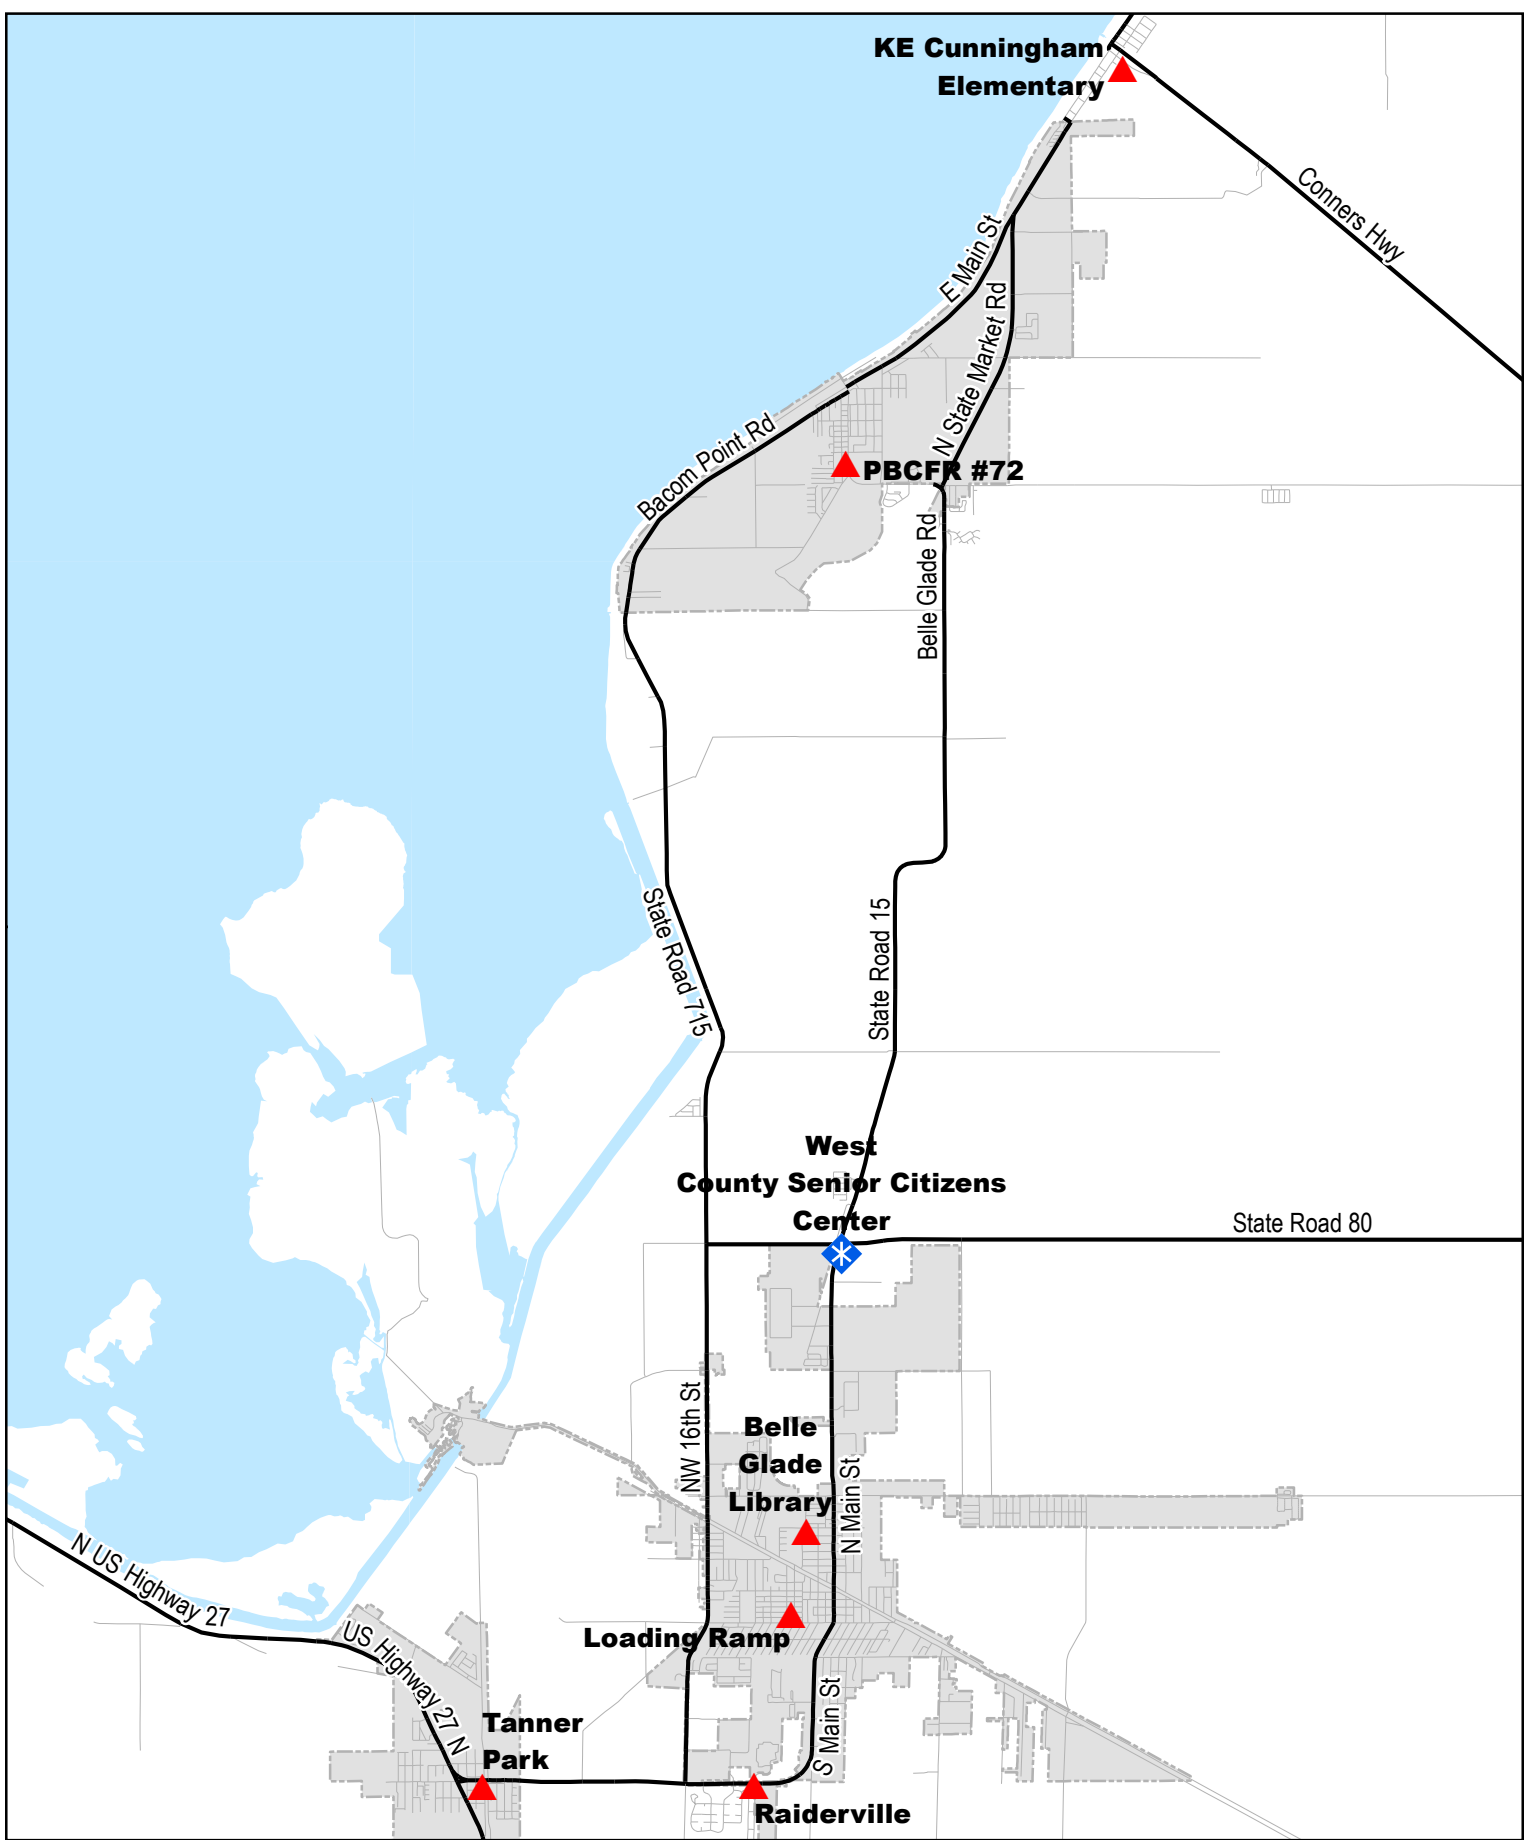

Glades Area Cold Weather Pick Up Location Map

Cold Weather Shelter

Pick Up

City Boundary

Disclaimer:

Palm Beach County
GIS Service Bureau December 09, 2015