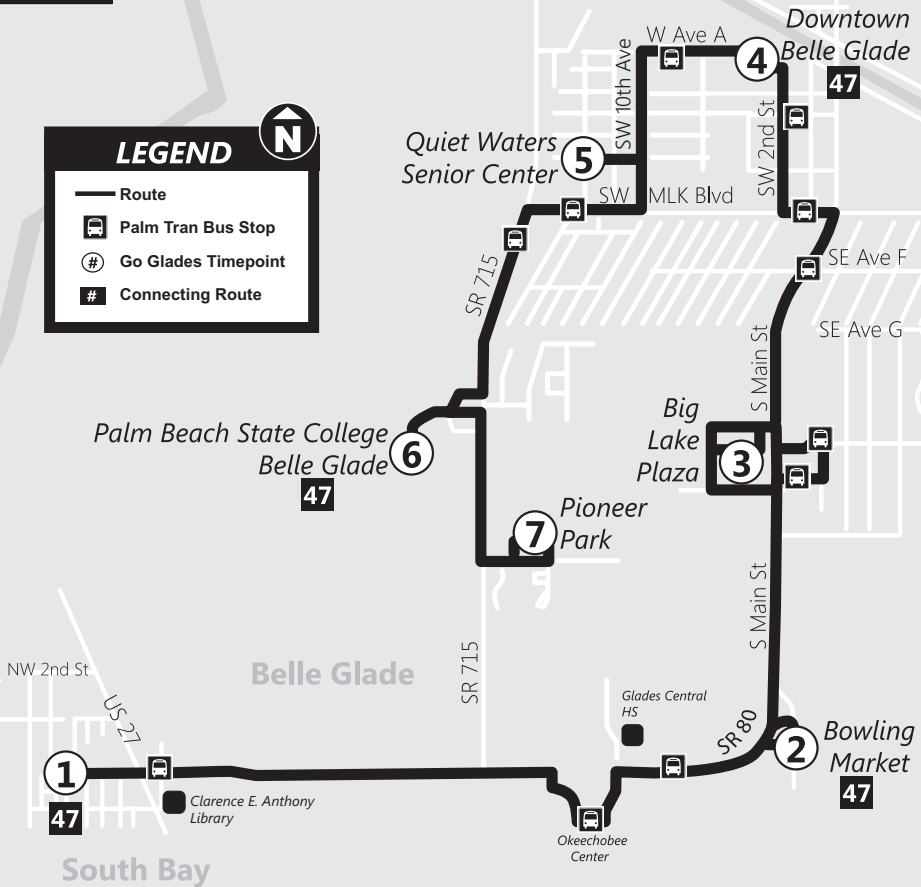

ROUTE 4 Ruta 4 / Rout 4

South Bay

LEGEND 

-  Route
-  Palm Tran Bus Stop
-  Go Glades Timepoint
-  Connecting Route

① South Bay Stop #5054

-  SR-80 @ SW 2nd St. Stops #5052/5058
-  Okeechobee Center Stops #9722/4867
-  Glades Glen Stops #4864/4870

② Bowling Supermarket Stops #4863/4871

-  Family Dollar Stops #4862/4874
-  Social Security/Dialysis Stop #9712

③ Big Lake Plaza Stop #9711

-  Main St. @ SW Ave. F Stops #9741/4860
-  SW 2nd St. @ SW Ave. C Stops #9726/9735

④ Downtown Belle Glade Stop #4854/4853

-  SW 8th St. @ W Ave A Stops #9747/9746

⑤ Quiet Waters Stop #9713

-  SW 14th St. @ SW MLK Blvd. Stops #5043/5066
-  SW 16th St. @ SW Ave. Stops #5044/5065

⑥ PBSC-Belle Glade Stop #5036

⑦ Pioneer Park Stop #9743