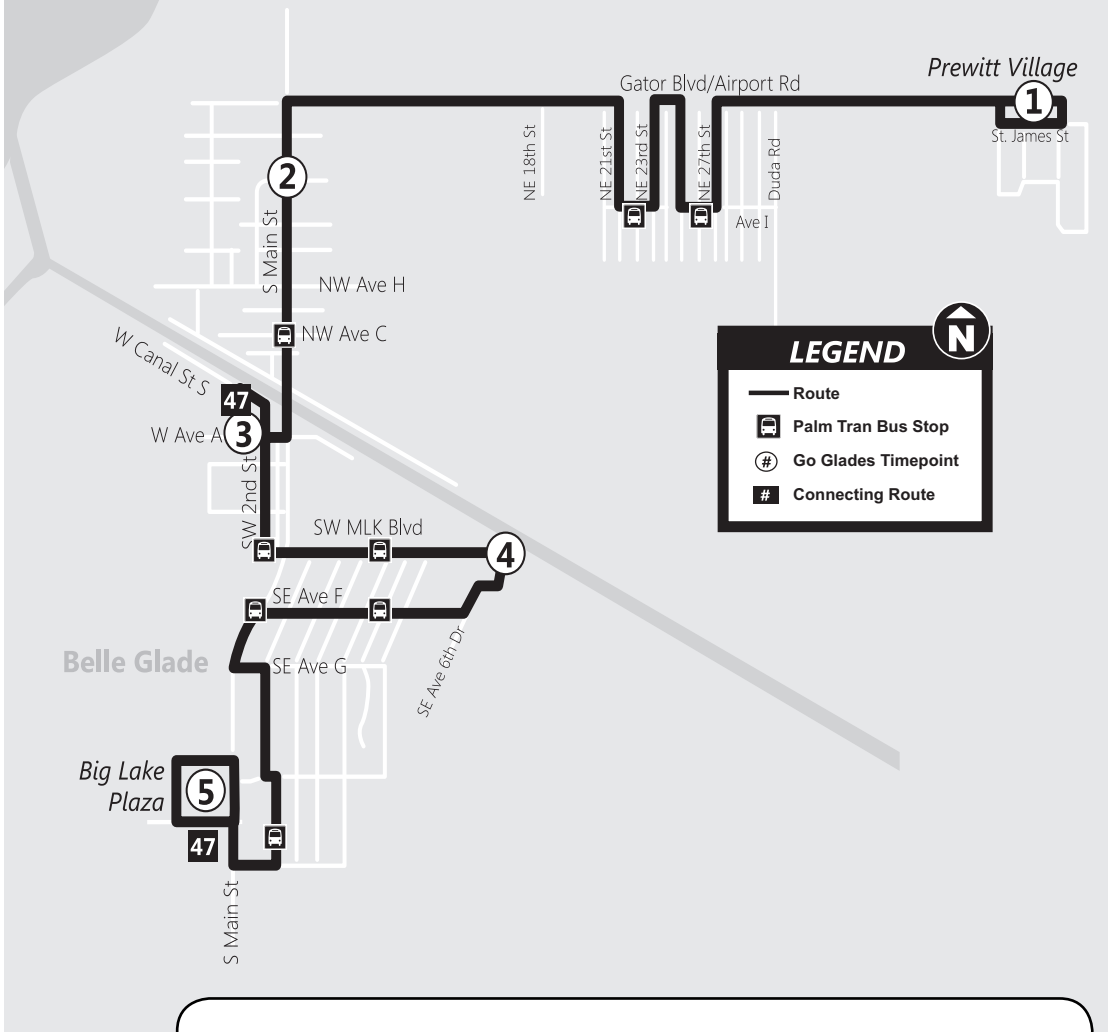

ROUTE 3 Ruta 3 / Rout 3

Belle Glade East

1 Prewitt Village (St. James @ Canal St) Stop #9738

NE 27th St. @ NE Ave. I Stop #3253

NE 22nd St @ NE Ave. I Stops #9737/9723

2 Main St. @ NW Ave. H Stops #4847/4839

Main St. @ NW Ave. C Stops #9728/3248

3 Downtown Belle Glade Stop #4853

SW Dr. MLK @ SW 2nd St. Stops #9726/9735

SE Dr. MLK @ SE 2nd St. Stops #9748/9749

4 SE 7th St. @ Shopping Center Stop #9727/9747

SE 3rd St. @ SE Ave. F Stops #9729/9731

S. Main St. @ SE Ave. F Stops #4860/9741

Social Security/Dialysis Stop # 9712

5 Big Lake Plaza Stop #9711