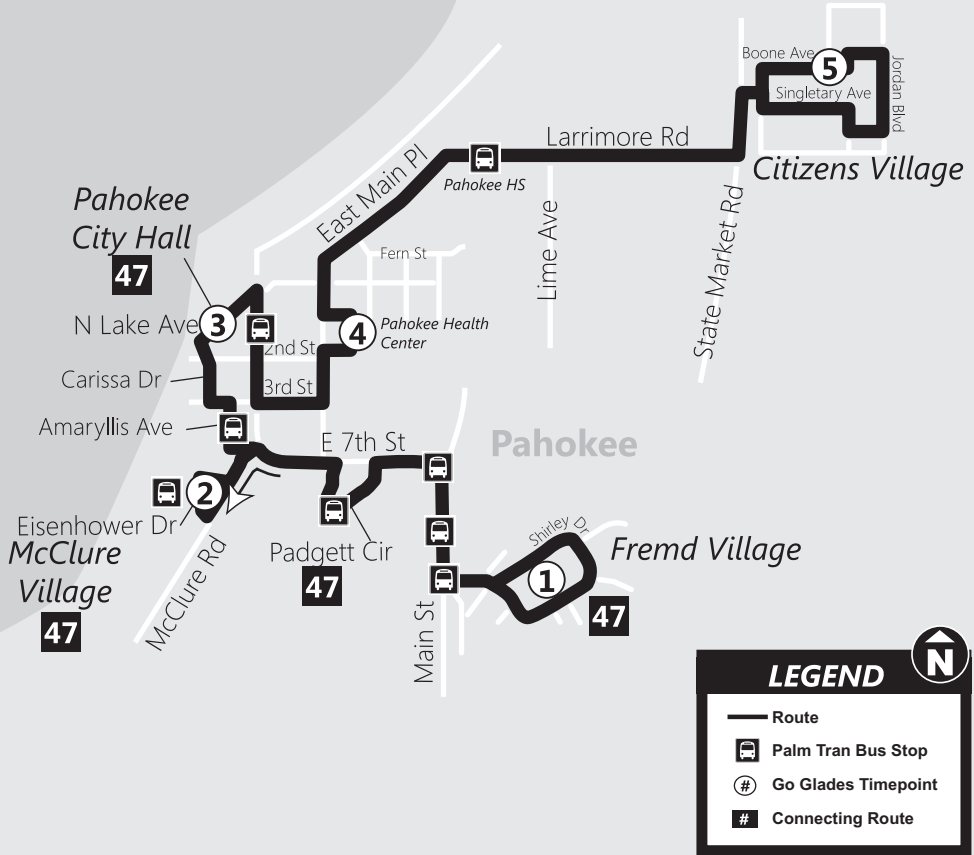

ROUTE 1 Ruta 1 / Rout 1

Pahokee

① Fremd Village Stop #4819

- Shirley Dr. @ N. Main Stops #4817/4818
- N. Main @ Pee Hokey Dr. Stops #4816/4891
- State Market Rd. Stops #4892/4815
- Waddell @ Frasier Ct. Stops #9702/9710

② Eisenhower @ Bldg 856, McClure Village Stop #4902

- Amaryllis @ Golden Pl. Stops #4898/4905
- Amaryllis @ 5th St. Stops #4843/4907

③ Pahokee City Hall Stops #5009/5101

- Lake Ave. @ 2nd St. Stops #9703/9709
- 3rd St. @ Banyan Stops #9704/9708
- 4th St. @ Cypress Stops #9740/9705

④ Pahokee Health Center Stop #9701

- Pahokee High School Stops #5143/9707

⑤ Citizens Village Stop #9706