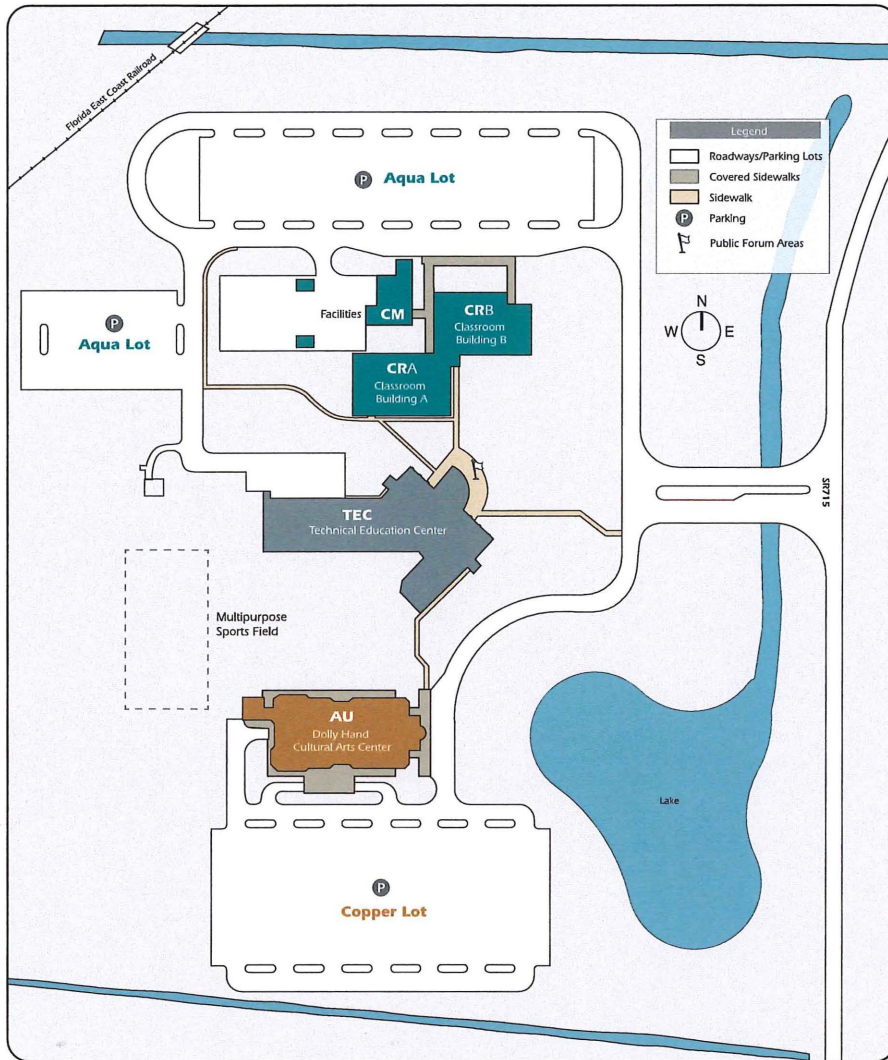

PALM BEACH STATE COLLEGE AT BELLE GLADE

1977 College Drive, Belle Glade, FL 33430-3611

561-996-7222

AU - Dolly Hand Cultural Arts Center

CRA - Registration & Classrooms

- Administration
- Cashier
- Computer Center
- Financial Aid
- Prep Lab
- Provost's Office
- Security
- Student Learning Center
- Testing Center

CRB - Classrooms

- Career Center
- Library Learning Resource Center
- Bookstore
- Security
- Student Lounge / Vending machines

CM - Facilities

TEC - Technical Education Center

- Cafe
- Construction Trades
- Cosmetology
- Criminal Justice
- Heavy Equipment Mechanics
- Welding
- Wellness / Fitness Center