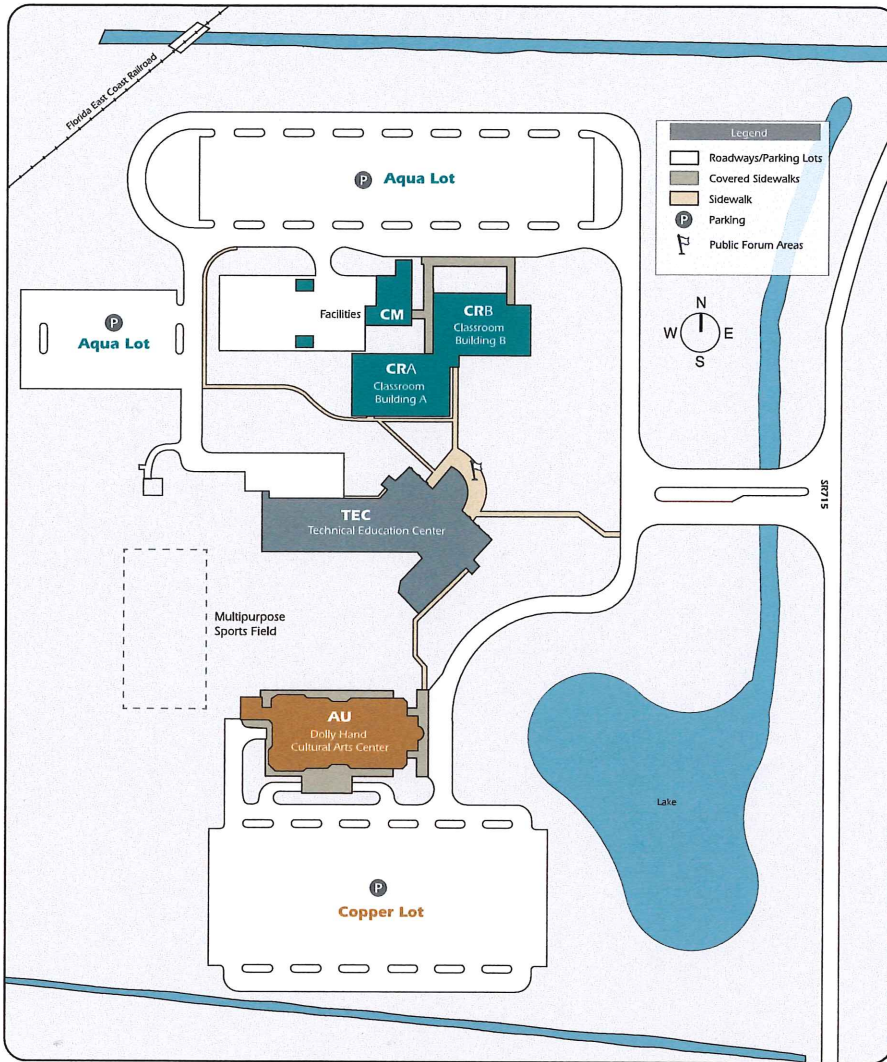

PALM BEACH STATE COLLEGE AT BELLE GLADE

1977 College Drive, Belle Glade, FL 33430-3611

561-996-7222

AU - Dolly Hand Cultural Arts Center

CRA - Registration & Classrooms

- Administration
- Cashier
- Computer Center
- Financial Aid
- Prep Lab
- Provost's Office
- Security
- Student Learning Center
- Testing Center

CRB - Classrooms

- Career Center
- Library Learning Resource Center
- Bookstore
- Security
- Student Lounge / Vending machines

CM - Facilities

TEC - Technical Education Center

- Cafe
- Construction Trades
- Cosmetology
- Criminal Justice
- Heavy Equipment Mechanics
- Welding
- Wellness / Fitness Center