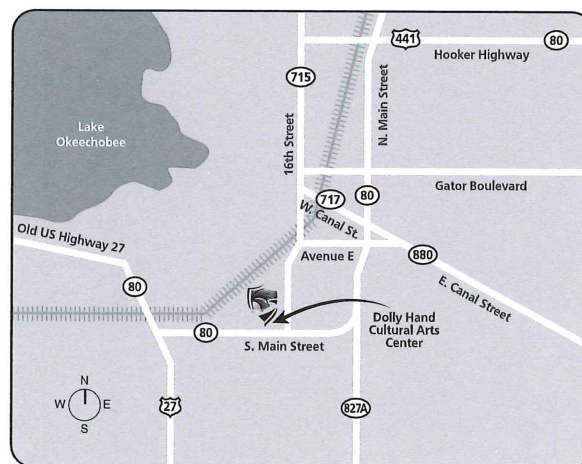

DIRECTIONS

From I-95:

Proceed west on Southern Blvd. (SR 80) approximately 40 miles until you reach Belle Glade. At the first traffic light continue straight ahead. Turn left onto SR 715 and continue through the business area. The College is on the right.

From the Florida Turnpike:

Exit at Southern Blvd. (SR 80). Proceed west on SR 80 approximately 40 miles until you reach Belle Glade. At the first traffic light continue straight ahead. Turn left onto SR 715 and continue through the business area. The College is on the right.