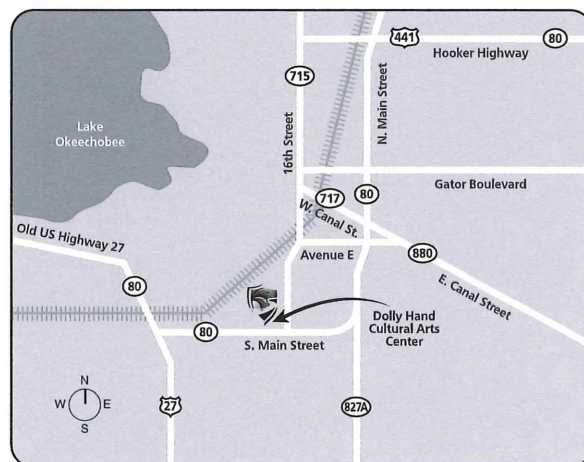

## CRB - Classrooms

- Career Center
- Library Learning Resource Center
- Bookstore
- Security
- Student Lounge / Vending machines

## DIRECTIONS

### From I-95:

Proceed west on Southern Blvd. (SR 80) approximately 40 miles until you reach Belle Glade. At the first traffic light continue straight ahead. Turn left onto SR 715 and continue through the business area. The College is on the right.

### From the Florida Turnpike:

Exit at Southern Blvd. (SR 80). Proceed west on SR 80 approximately 40 miles until you reach Belle Glade. At the first traffic light continue straight ahead. Turn left onto SR 715 and continue through the business area. The College is on the right.