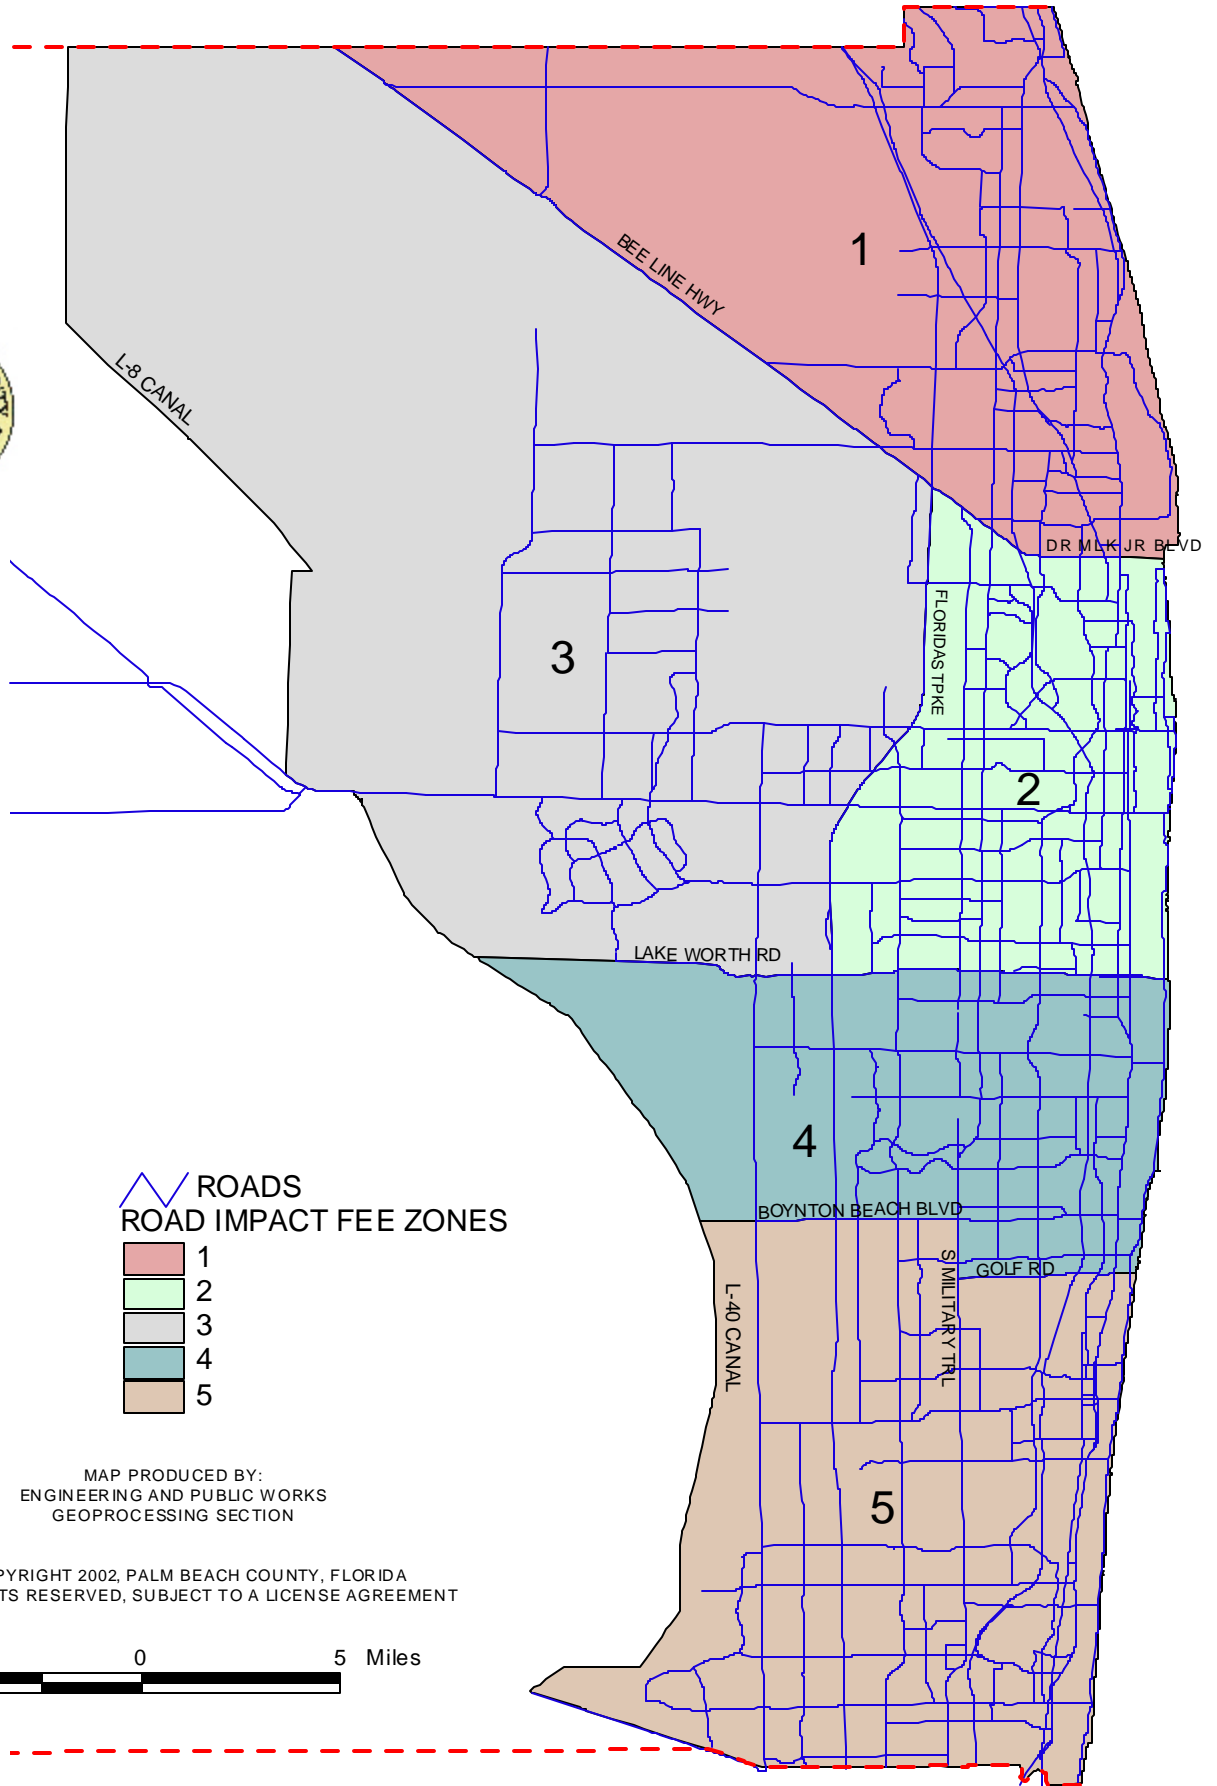

# ROAD IMPACT FEE ZONES

ROADS  
ROAD IMPACT FEE ZONES

MAP PRODUCED BY:  
ENGINEERING AND PUBLIC WORKS  
GEOPROCESSING SECTION

COPYRIGHT 2002, PALM BEACH COUNTY, FLORIDA  
ALL RIGHTS RESERVED, SUBJECT TO A LICENSE AGREEMENT